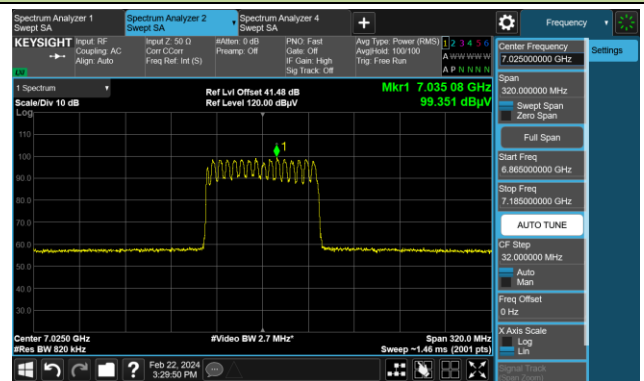

The Reference Level

The Mask Data

802.11be-EHT80 (N_{ss} = 1)

Channel 183 (6865MHz)

The Reference Level

The Mask Data

Channel 199 (6945MHz)

The Reference Level

The Mask Data

Channel 215 (7025MHz)

The Reference Level

The Mask Data

802.11be-EHT160 (Nss = 1)

Channel 15 (6025MHz)

The Reference Level

The Mask Data