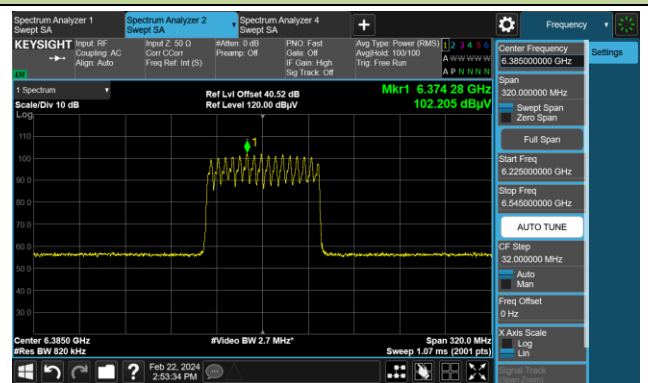

The Reference Level

The Mask Data

Channel 55 (6225MHz)

The Reference Level

The Mask Data

Channel 87 (6385MHz)

The Reference Level

The Mask Data

802.11be-EHT80 (N_{ss} = 1)

Channel 103 (6465MHz)

The Reference Level

The Mask Data

Channel 119 (6545MHz)

The Reference Level

The Mask Data

Channel 151 (6705MHz)