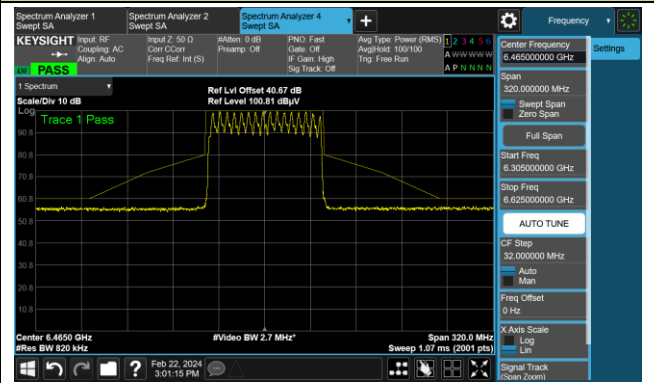

The Reference Level

The Mask Data

802.11be-EHT40 (Nss = 1)

Channel 227 (7085MHz)

The Reference Level

The Mask Data

802.11be-EHT80 (Nss = 1)

Channel 7 (5985MHz)

The Reference Level

The Mask Data

Channel 55 (6225MHz)

The Reference Level

The Mask Data

Channel 87 (6385MHz)

The Reference Level

The Mask Data

802.11be-EHT80 (N_{ss} = 1)

Channel 103 (6465MHz)

The Reference Level

The Mask Data

Channel 119 (6545MHz)

The Reference Level

The Mask Data

Channel 151 (6705MHz)