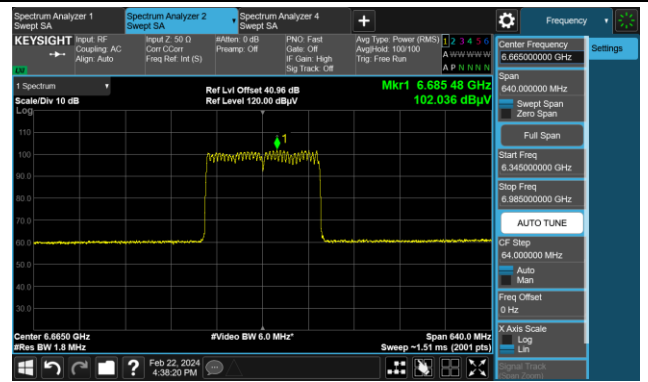

The Reference Level

The Mask Data

Channel 143 (6665MHz)

The Reference Level

The Mask Data

Channel 175 (6825MHz)

The Reference Level

The Mask Data

802.11be-EHT160 (Nss = 1)

Channel 207 (6985MHz)

The Reference Level

The Mask Data

802.11be-EHT320 (Nss = 1)

Channel 31 (6105MHz)

The Reference Level

The Mask Data