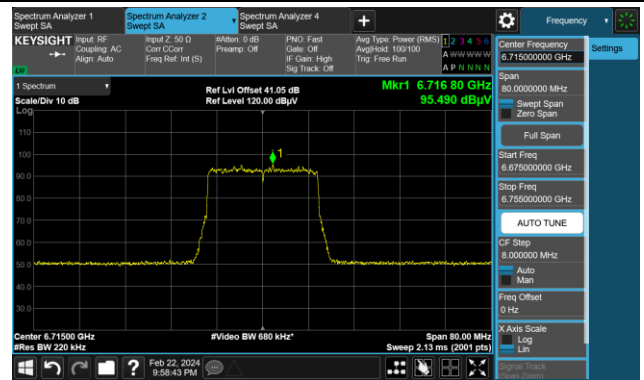

Channel 97 (6435MHz)

The Reference Level

The Mask Data

Channel 105 (6475MHz)

The Reference Level

The Mask Data

Channel 113 (6515MHz)

The Reference Level

The Mask Data

802.11ax-HE20 (N_{ss} = 4)

Channel 117 (6535MHz)

The Reference Level

The Mask Data

Channel 153 (6715MHz)

The Reference Level

The Mask Data

Channel 181 (6855MHz)

The Reference Level

The Mask Data

802.11ax-HE20 (Nss = 4)

Channel 185 (6875MHz)

The Reference Level

The Mask Data

Channel 189 (6895MHz)