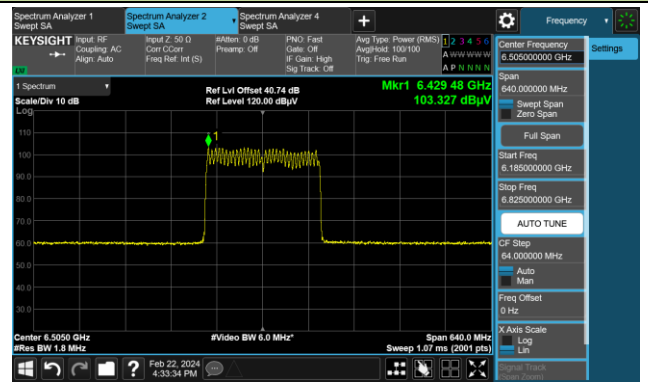

Channel 47 (6185MHz)

The Reference Level

The Mask Data

Channel 79 (6345MHz)

The Reference Level

The Mask Data

802.11be-EHT160 (Nss = 1)

Channel 111 (6505MHz)

The Reference Level

The Mask Data

Channel 143 (6665MHz)

The Reference Level

The Mask Data

Channel 175 (6825MHz)

The Reference Level

The Mask Data