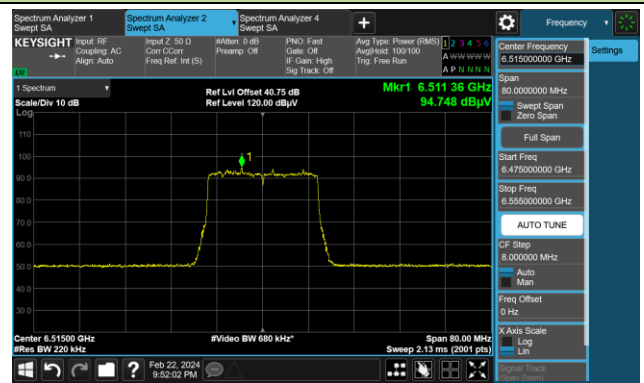

Test Site	SIP-AC2	Test Engineer	Arvin Ding
Test Date	2024-02-22~2024-02-23	Test Mode	Nss = 4

802.11ax-HE20 (N_{ss} = 4)
Channel 1 (5955MHz)

Channel 49 (6195MHz)

Channel 93 (6415MHz)

802.11ax-HE20 (Nss = 4)

Channel 97 (6435MHz)

The Reference Level

The Mask Data

Channel 105 (6475MHz)

The Reference Level

The Mask Data

Channel 113 (6515MHz)

The Reference Level

The Mask Data

802.11ax-HE20 (N_{ss} = 4)

Channel 117 (6535MHz)

The Reference Level

The Mask Data

Channel 153 (6715MHz)

The Reference Level

The Mask Data