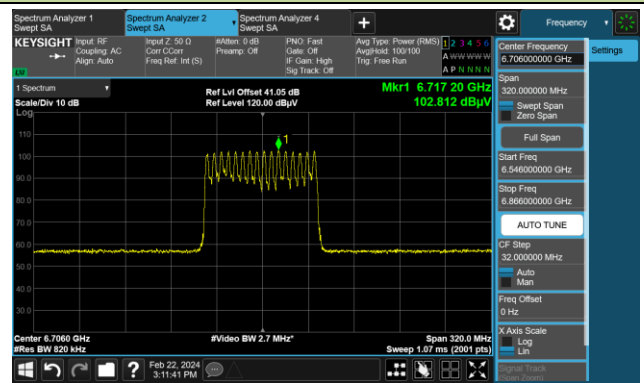

802.11be-EHT80 (N_{ss} = 1)

Channel 103 (6465MHz)

The Reference Level

The Mask Data

Channel 119 (6545MHz)

The Reference Level

The Mask Data

Channel 151 (6705MHz)

The Reference Level

The Mask Data

802.11be-EHT80 (N_{ss} = 1)

Channel 183 (6865MHz)

The Reference Level

The Mask Data

Channel 199 (6945MHz)

The Reference Level