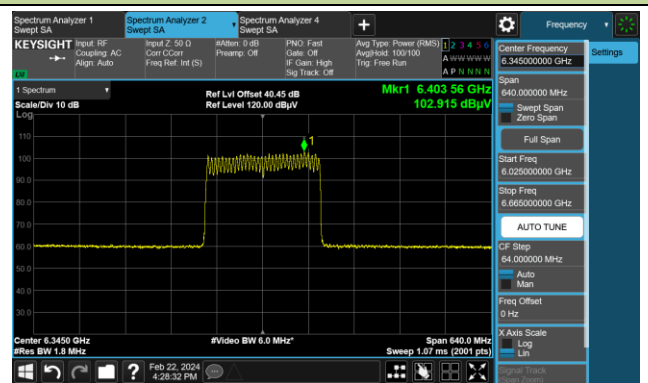

The Mask Data

Channel 215 (7025MHz)

The Reference Level

The Mask Data

802.11be-EHT160 (Nss = 1)

Channel 15 (6025MHz)

The Reference Level

The Mask Data

Channel 47 (6185MHz)

The Reference Level

The Mask Data

Channel 79 (6345MHz)

The Reference Level

The Mask Data

802.11be-EHT160 (Nss = 1)

Channel 111 (6505MHz)

The Reference Level

The Mask Data

Channel 143 (6665MHz)

The Reference Level

The Mask Data

Channel 175 (6825MHz)

The Reference Level

The Mask Data