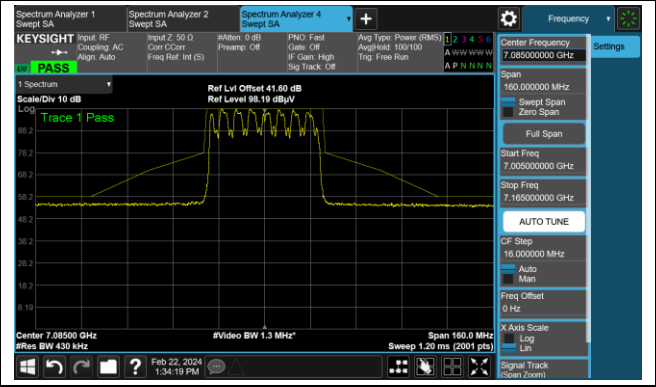

The Reference Level

The Mask Data

802.11be-EHT40 (Nss = 1)

Channel 227 (7085MHz)

The Reference Level

The Mask Data

802.11be-EHT80 (Nss = 1)

Channel 7 (5985MHz)

The Reference Level

The Mask Data

Channel 55 (6225MHz)

The Reference Level

The Mask Data

Channel 87 (6385MHz)

The Reference Level

The Mask Data