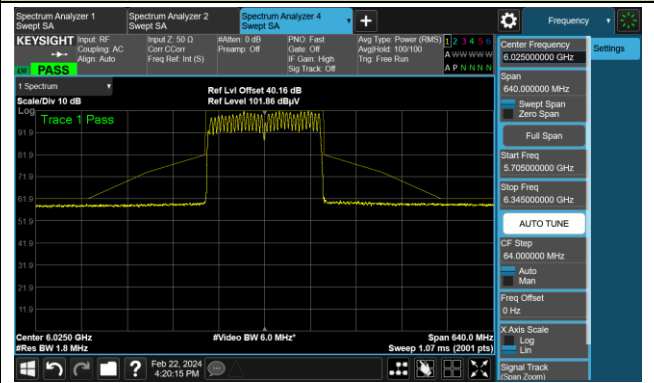

The Reference Level

The Mask Data

802.11be-EHT80 (N_{ss} = 1)

Channel 183 (6865MHz)

The Reference Level

The Mask Data

Channel 199 (6945MHz)

The Reference Level

The Mask Data

Channel 215 (7025MHz)

The Reference Level

The Mask Data

802.11be-EHT160 (Nss = 1)

Channel 15 (6025MHz)

The Reference Level

The Mask Data

Channel 47 (6185MHz)

The Reference Level

The Mask Data

Channel 79 (6345MHz)

The Reference Level

The Mask Data

802.11be-EHT160 (Nss = 1)

Channel 111 (6505MHz)

The Reference Level

The Mask Data

Channel 143 (6665MHz)

The Reference Level

The Mask Data

Channel 175 (6825MHz)

The Reference Level

The Mask Data