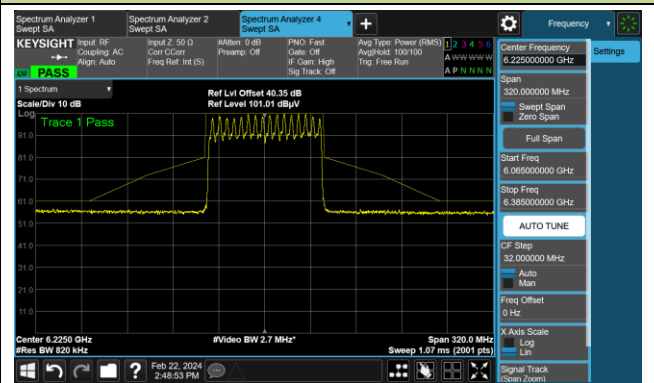

The Reference Level

The Mask Data

802.11be-EHT40 (Nss = 1)

Channel 227 (7085MHz)

The Reference Level

The Mask Data

802.11be-EHT80 (Nss = 1)

Channel 7 (5985MHz)

The Reference Level

The Mask Data

Channel 55 (6225MHz)

The Reference Level

The Mask Data

Channel 87 (6385MHz)

The Reference Level

The Mask Data

802.11be-EHT80 (N_{ss} = 1)

Channel 103 (6465MHz)

The Reference Level

The Mask Data

Channel 119 (6545MHz)

The Reference Level

The Mask Data

Channel 151 (6705MHz)