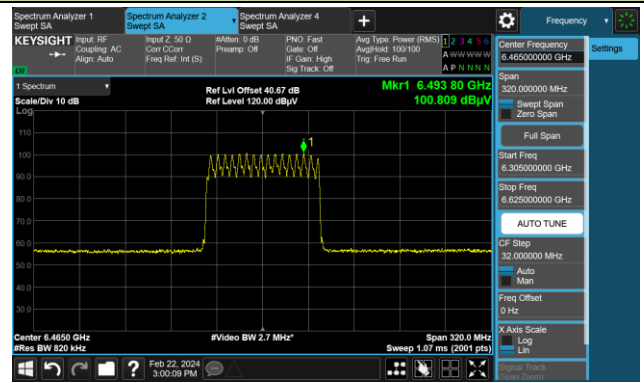

The Reference Level

The Mask Data

Channel 55 (6225MHz)

The Reference Level

The Mask Data

Channel 87 (6385MHz)

The Reference Level

The Mask Data

802.11be-EHT80 (N_{ss} = 1)

Channel 103 (6465MHz)

The Reference Level

The Mask Data

Channel 119 (6545MHz)

The Reference Level

The Mask Data

Channel 151 (6705MHz)