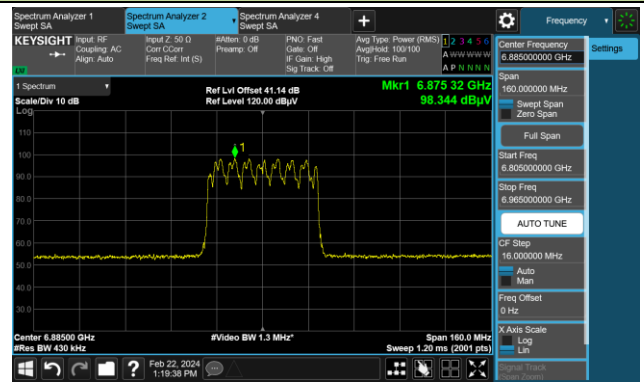

802.11be-EHT40 (N_{ss} = 1)

Channel 187 (6885MHz)

The Reference Level

The Mask Data

Channel 195 (6925MHz)

The Reference Level

The Mask Data

Channel 211 (7005MHz)

The Reference Level

The Mask Data

802.11be-EHT40 (Nss = 1)

Channel 227 (7085MHz)

The Reference Level

The Mask Data

802.11be-EHT80 (Nss = 1)

Channel 7 (5985MHz)

The Reference Level

The Mask Data

Channel 55 (6225MHz)

The Reference Level

The Mask Data

Channel 87 (6385MHz)

The Reference Level

The Mask Data