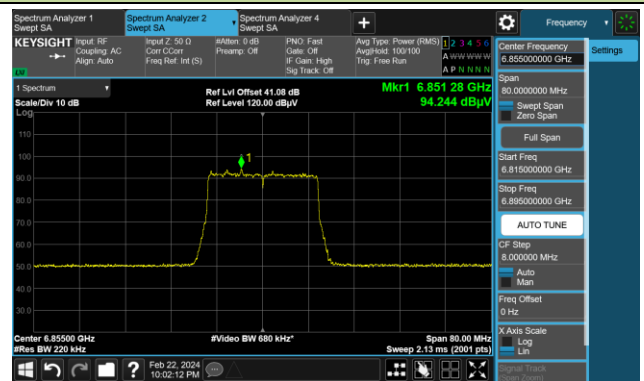

Channel 97 (6435MHz)

The Reference Level

The Mask Data

Channel 105 (6475MHz)

The Reference Level

The Mask Data

Channel 113 (6515MHz)

The Reference Level

The Mask Data

802.11ax-HE20 (N_{ss} = 4)

Channel 117 (6535MHz)

The Reference Level

The Mask Data

Channel 153 (6715MHz)

The Reference Level

The Mask Data

Channel 181 (6855MHz)

The Reference Level

The Mask Data

802.11ax-HE20 (Nss = 4)

Channel 185 (6875MHz)

The Reference Level

The Mask Data

Channel 189 (6895MHz)