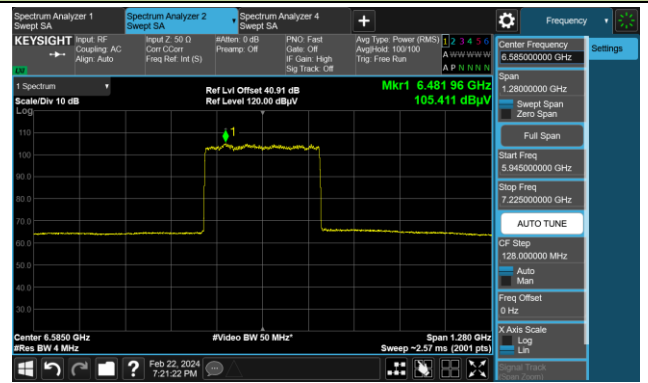

802.11be-EHT160 (Nss = 1)

Channel 207 (6985MHz)

The Reference Level

The Mask Data

802.11be-EHT320 (Nss = 1)

Channel 31 (6105MHz)

The Reference Level

The Mask Data

Channel 63 (6265MHz)

The Reference Level

The Mask Data

Channel 95 (6425MHz)

The Reference Level

The Mask Data

802.11be-EHT320 (Nss = 1)

Channel 127 (6585MHz)

The Reference Level

The Mask Data

Channel 159 (6745MHz)

The Reference Level

The Mask Data

Channel 191 (6905MHz)

The Reference Level

The Mask Data

Test Site	SIP-AC2	Test Engineer	Arvin Ding
Test Date	2024-02-22~2024-02-23	Test Mode	Nss = 4

802.11ax-HE20 (N_{ss} = 4)
Channel 1 (5955MHz)

Channel 49 (6195MHz)

Channel 93 (6415MHz)

802.11ax-HE20 (Nss = 4)