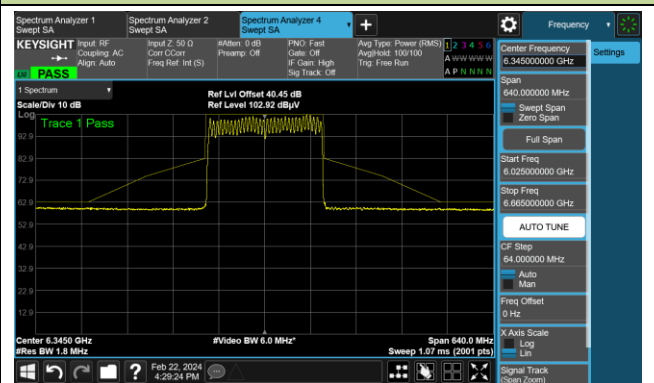

The Mask Data

Channel 215 (7025MHz)

The Reference Level

The Mask Data

802.11be-EHT160 (Nss = 1)

Channel 15 (6025MHz)

The Reference Level

The Mask Data

Channel 47 (6185MHz)

The Reference Level

The Mask Data

Channel 79 (6345MHz)

The Reference Level

The Mask Data

802.11be-EHT160 (Nss = 1)

Channel 111 (6505MHz)

The Reference Level

The Mask Data

Channel 143 (6665MHz)

The Reference Level

The Mask Data

Channel 175 (6825MHz)

The Reference Level

The Mask Data