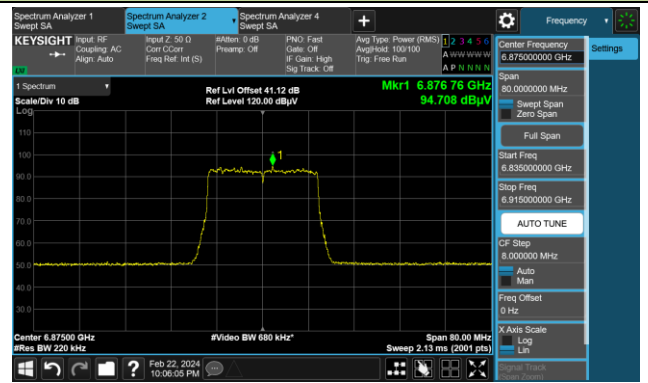

The Mask Data

802.11ax-HE20 (N_{ss} = 4)

Channel 117 (6535MHz)

The Reference Level

The Mask Data

Channel 153 (6715MHz)

The Reference Level

The Mask Data

Channel 181 (6855MHz)

The Reference Level

The Mask Data

802.11ax-HE20 (Nss = 4)

Channel 185 (6875MHz)

The Reference Level

The Mask Data

Channel 189 (6895MHz)

The Reference Level

The Mask Data

Channel 213 (7015MHz)

The Reference Level

The Mask Data

802.11ax-HE20 (N_{ss} = 4)

Channel 229 (7095MHz)

The Reference Level