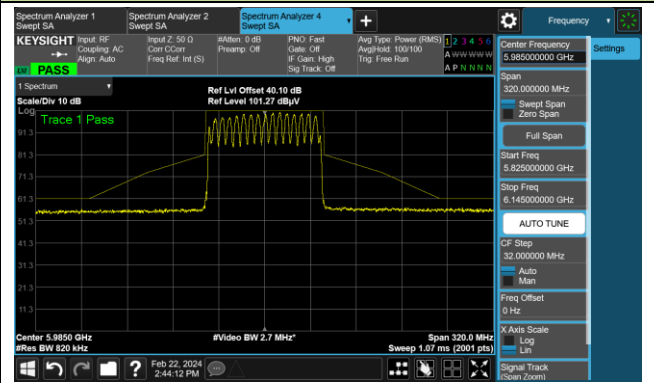

The Reference Level

The Mask Data

802.11be-EHT40 (Nss = 1)

Channel 227 (7085MHz)

The Reference Level

The Mask Data

802.11be-EHT80 (Nss = 1)

Channel 7 (5985MHz)

The Reference Level

The Mask Data

Channel 55 (6225MHz)

The Reference Level

The Mask Data

Channel 87 (6385MHz)

The Reference Level

The Mask Data