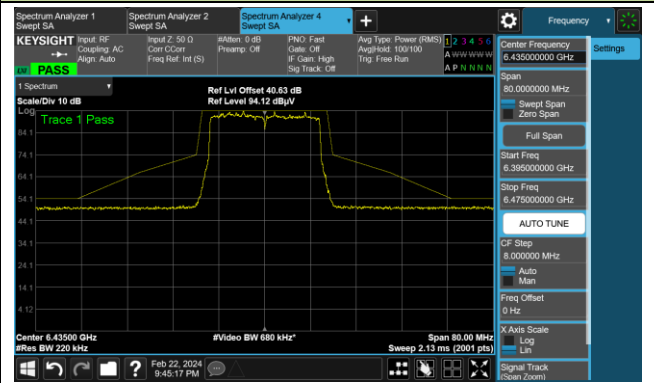

The Reference Level

The Mask Data

Channel 159 (6745MHz)

The Reference Level

The Mask Data

Channel 191 (6905MHz)

The Reference Level

The Mask Data

Test Site	SIP-AC2	Test Engineer	Arvin Ding
Test Date	2024-02-22~2024-02-23	Test Mode	Nss = 4

802.11ax-HE20 (N_{ss} = 4)
Channel 1 (5955MHz)

Channel 49 (6195MHz)

Channel 93 (6415MHz)

802.11ax-HE20 (Nss = 4)

Channel 97 (6435MHz)

The Reference Level

The Mask Data

Channel 105 (6475MHz)

The Reference Level

The Mask Data

Channel 113 (6515MHz)

The Reference Level