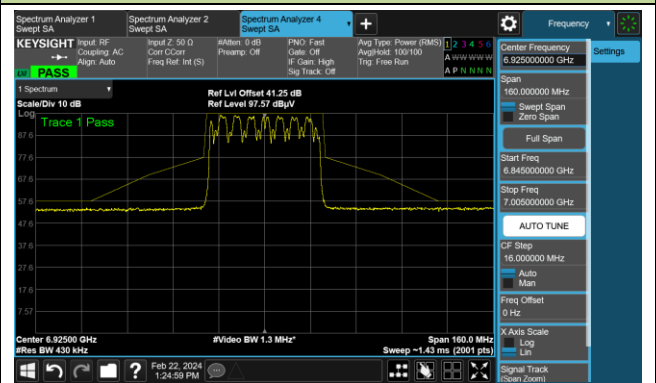

802.11be-EHT40 (N_{ss} = 1)

Channel 187 (6885MHz)

The Reference Level

The Mask Data

Channel 195 (6925MHz)

The Reference Level

The Mask Data

Channel 211 (7005MHz)

The Reference Level

The Mask Data

802.11be-EHT40 (Nss = 1)

Channel 227 (7085MHz)

The Reference Level

The Mask Data

802.11be-EHT80 (Nss = 1)

Channel 7 (5985MHz)

The Reference Level

The Mask Data

Channel 55 (6225MHz)

The Reference Level

The Mask Data

Channel 87 (6385MHz)

The Reference Level

The Mask Data