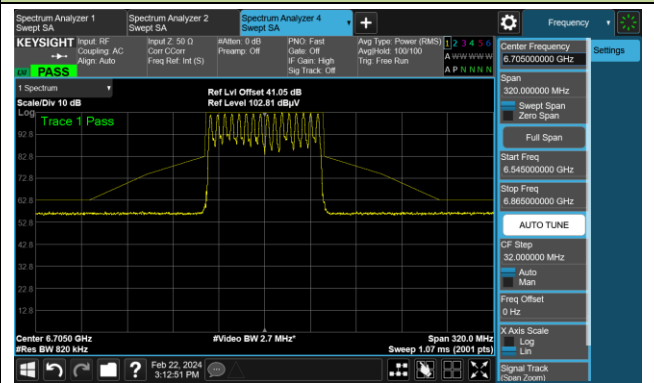

The Reference Level

The Mask Data

Channel 55 (6225MHz)

The Reference Level

The Mask Data

Channel 87 (6385MHz)

The Reference Level

The Mask Data

802.11be-EHT80 (N_{ss} = 1)

Channel 103 (6465MHz)

The Reference Level

The Mask Data

Channel 119 (6545MHz)

The Reference Level

The Mask Data

Channel 151 (6705MHz)

The Reference Level

The Mask Data

802.11be-EHT80 (N_{ss} = 1)

Channel 183 (6865MHz)

The Reference Level

The Mask Data

Channel 199 (6945MHz)

The Reference Level