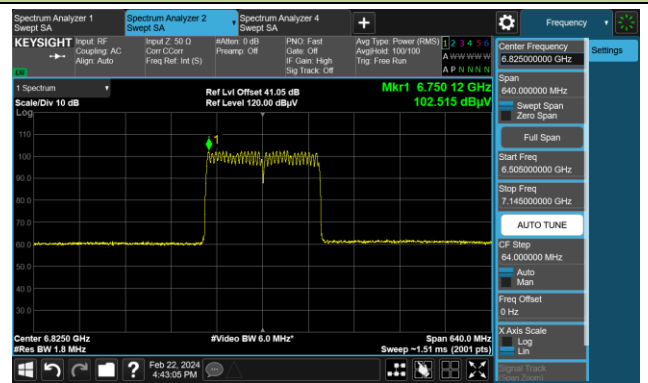

The Reference Level

The Mask Data

Channel 143 (6665MHz)

The Reference Level

The Mask Data

Channel 175 (6825MHz)

The Reference Level

The Mask Data

802.11be-EHT160 (Nss = 1)

Channel 207 (6985MHz)

The Reference Level

The Mask Data

802.11be-EHT320 (Nss = 1)

Channel 31 (6105MHz)

The Reference Level

The Mask Data