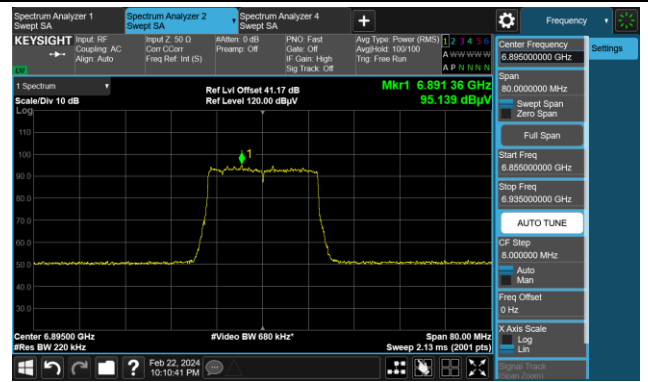

The Mask Data

802.11ax-HE20 (N_{ss} = 4)

Channel 117 (6535MHz)

The Reference Level

The Mask Data

Channel 153 (6715MHz)

The Reference Level

The Mask Data

Channel 181 (6855MHz)

The Reference Level

The Mask Data

802.11ax-HE20 (Nss = 4)

Channel 185 (6875MHz)

The Reference Level

The Mask Data

Channel 189 (6895MHz)

The Reference Level

The Mask Data

Channel 213 (7015MHz)

The Reference Level

The Mask Data

802.11ax-HE20 (N_{ss} = 4)

Channel 229 (7095MHz)

The Reference Level