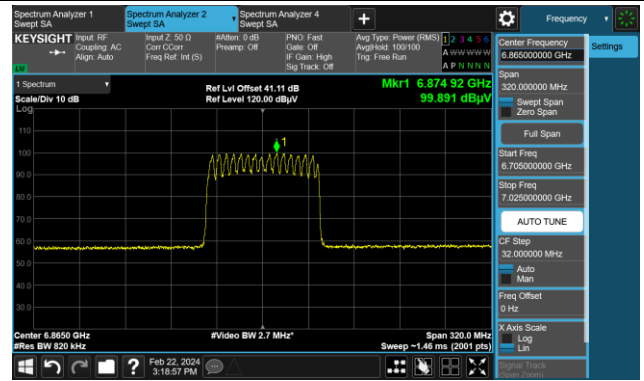

The Reference Level

The Mask Data

802.11be-EHT80 (N_{ss} = 1)

Channel 183 (6865MHz)

The Reference Level

The Mask Data

Channel 199 (6945MHz)

The Reference Level

The Mask Data

Channel 215 (7025MHz)

The Reference Level

The Mask Data

802.11be-EHT160 (Nss = 1)

Channel 15 (6025MHz)

The Reference Level

The Mask Data