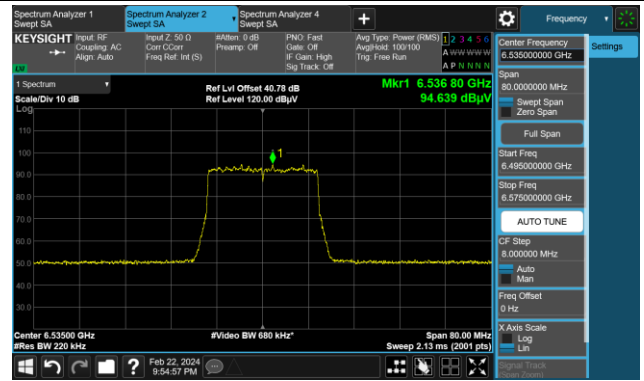

Test Site	SIP-AC2	Test Engineer	Arvin Ding
Test Date	2024-02-22~2024-02-23	Test Mode	Nss = 4

802.11ax-HE20 (N_{ss} = 4)
Channel 1 (5955MHz)

Channel 49 (6195MHz)

Channel 93 (6415MHz)

802.11ax-HE20 (Nss = 4)

Channel 97 (6435MHz)

The Reference Level

The Mask Data

Channel 105 (6475MHz)

The Reference Level

The Mask Data

Channel 113 (6515MHz)

The Reference Level

The Mask Data

802.11ax-HE20 (N_{ss} = 4)

Channel 117 (6535MHz)

The Reference Level

The Mask Data

Channel 153 (6715MHz)

The Reference Level

The Mask Data