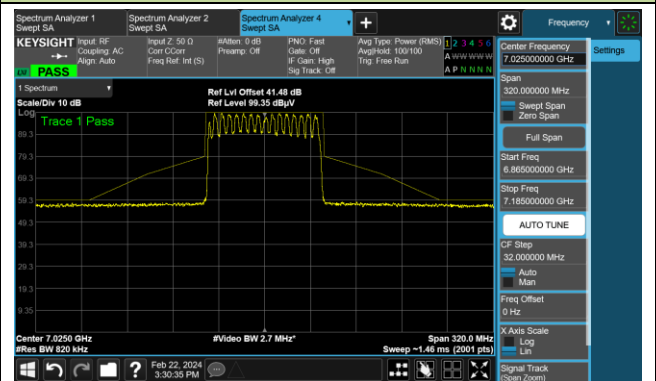

The Mask Data

Channel 215 (7025MHz)

The Reference Level

The Mask Data

802.11be-EHT160 (Nss = 1)

Channel 15 (6025MHz)

The Reference Level

The Mask Data