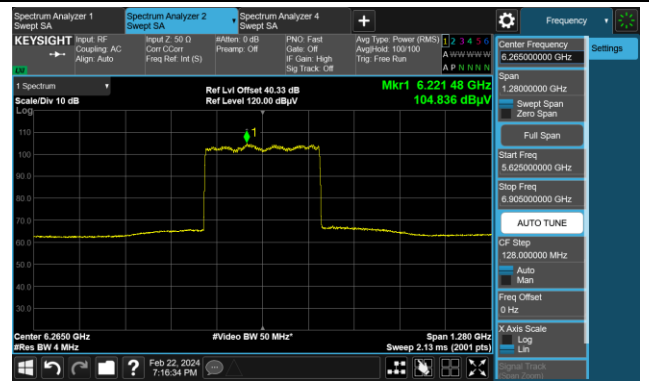

The Reference Level

The Mask Data

Channel 143 (6665MHz)

The Reference Level

The Mask Data

Channel 175 (6825MHz)

The Reference Level

The Mask Data

802.11be-EHT160 (Nss = 1)

Channel 207 (6985MHz)

The Reference Level

The Mask Data

802.11be-EHT320 (Nss = 1)

Channel 31 (6105MHz)

The Reference Level

The Mask Data

Channel 63 (6265MHz)

The Reference Level

The Mask Data

Channel 95 (6425MHz)

The Reference Level

The Mask Data

802.11be-EHT320 (Nss = 1)

Channel 127 (6585MHz)