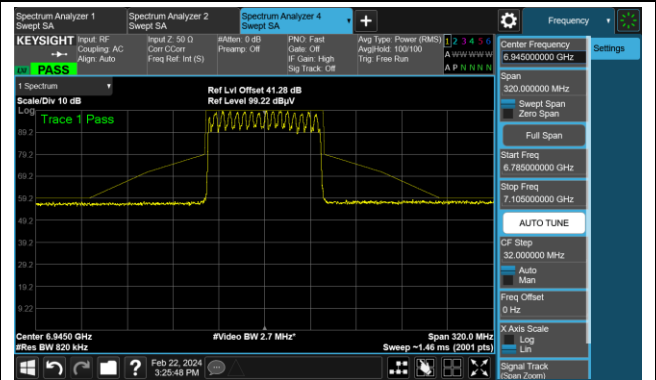

The Reference Level

The Mask Data

802.11be-EHT80 (N_{ss} = 1)

Channel 183 (6865MHz)

The Reference Level

The Mask Data

Channel 199 (6945MHz)

The Reference Level

The Mask Data

Channel 215 (7025MHz)

The Reference Level

The Mask Data

802.11be-EHT160 (Nss = 1)

Channel 15 (6025MHz)

The Reference Level

The Mask Data