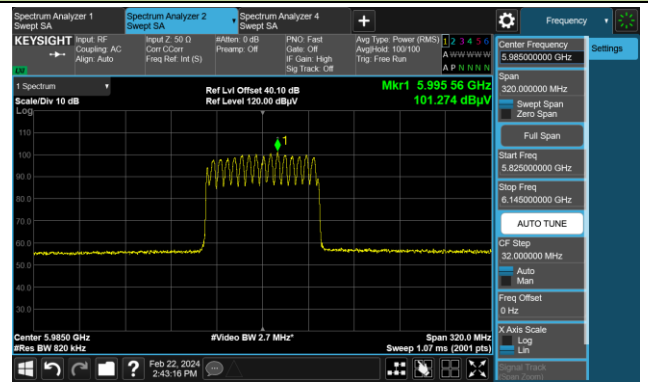

The Reference Level

The Mask Data

802.11be-EHT40 (Nss = 1)

Channel 227 (7085MHz)

The Reference Level

The Mask Data

802.11be-EHT80 (Nss = 1)

Channel 7 (5985MHz)

The Reference Level

The Mask Data

Channel 55 (6225MHz)

The Reference Level

The Mask Data

Channel 87 (6385MHz)

The Reference Level

The Mask Data