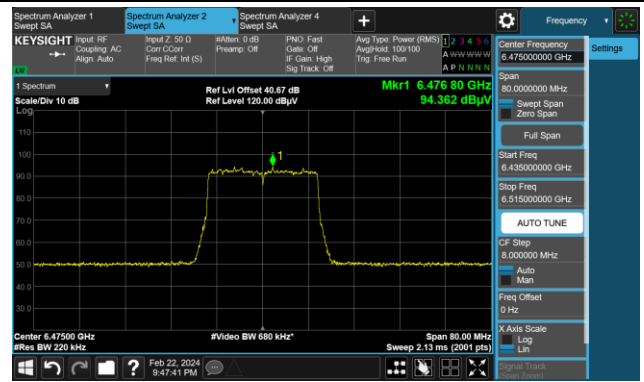

Test Site	SIP-AC2	Test Engineer	Arvin Ding
Test Date	2024-02-22~2024-02-23	Test Mode	Nss = 4

802.11ax-HE20 (N_{ss} = 4)
Channel 1 (5955MHz)

Channel 49 (6195MHz)

Channel 93 (6415MHz)

802.11ax-HE20 (Nss = 4)

Channel 97 (6435MHz)

The Reference Level

The Mask Data

Channel 105 (6475MHz)

The Reference Level

The Mask Data

Channel 113 (6515MHz)

The Reference Level

The Mask Data

802.11ax-HE20 (N_{ss} = 4)

Channel 117 (6535MHz)

The Reference Level

The Mask Data

Channel 153 (6715MHz)

The Reference Level

The Mask Data