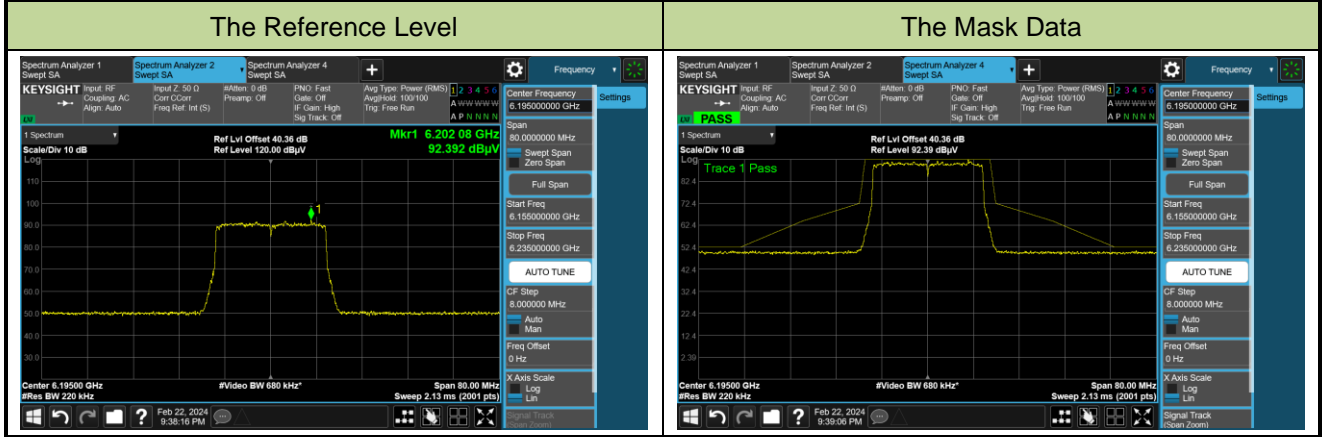

Channel 63 (6265MHz)

The Reference Level

The Mask Data

Channel 95 (6425MHz)

The Reference Level

The Mask Data

802.11be-EHT320 (Nss = 1)

Channel 127 (6585MHz)

The Reference Level

The Mask Data

Channel 159 (6745MHz)

The Reference Level

The Mask Data

Channel 191 (6905MHz)

The Reference Level

The Mask Data

Test Site	SIP-AC2	Test Engineer	Arvin Ding
Test Date	2024-02-22~2024-02-23	Test Mode	Nss = 4

802.11ax-HE20 (N_{ss} = 4)
Channel 1 (5955MHz)

Channel 49 (6195MHz)

Channel 93 (6415MHz)

802.11ax-HE20 (Nss = 4)

Channel 97 (6435MHz)

The Reference Level

The Mask Data

Channel 105 (6475MHz)

The Reference Level

The Mask Data

Channel 113 (6515MHz)

The Reference Level