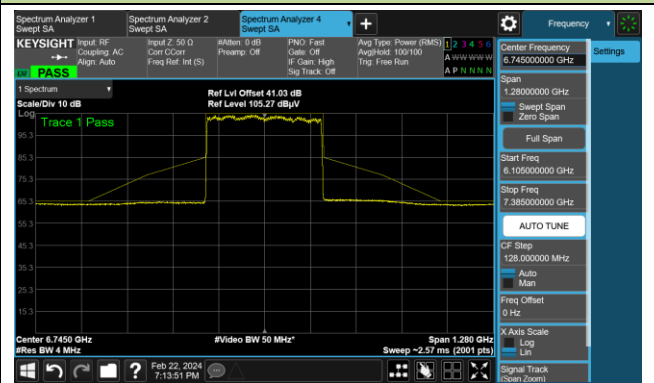

Channel 63 (6265MHz)

The Reference Level

The Mask Data

Channel 95 (6425MHz)

The Reference Level

The Mask Data

802.11be-EHT320 (Nss = 1)

Channel 127 (6585MHz)

The Reference Level

The Mask Data

Channel 159 (6745MHz)

The Reference Level

The Mask Data

Channel 191 (6905MHz)

The Reference Level

The Mask Data

Test Site	SIP-AC2	Test Engineer	Arvin Ding
Test Date	2024-02-22~2024-02-23	Test Mode	Nss = 4

802.11ax-HE20 (N_{ss} = 4)
Channel 1 (5955MHz)

Channel 49 (6195MHz)

Channel 93 (6415MHz)

802.11ax-HE20 (Nss = 4)