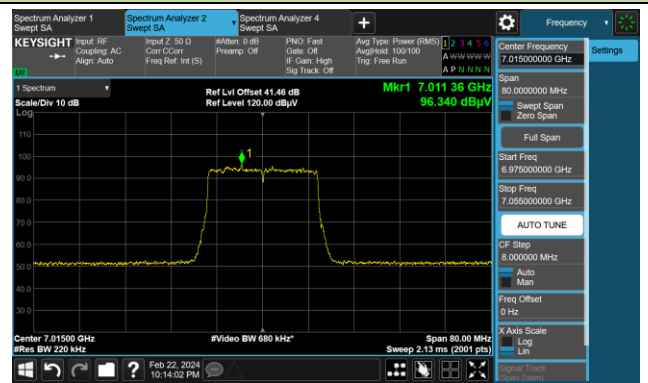

Channel 181 (6855MHz)

The Reference Level

The Mask Data

802.11ax-HE20 (Nss = 4)

Channel 185 (6875MHz)

The Reference Level

The Mask Data

Channel 189 (6895MHz)

The Reference Level

The Mask Data

Channel 213 (7015MHz)

The Reference Level

The Mask Data

802.11ax-HE20 (N_{ss} = 4)

Channel 229 (7095MHz)

The Reference Level

The Mask Data