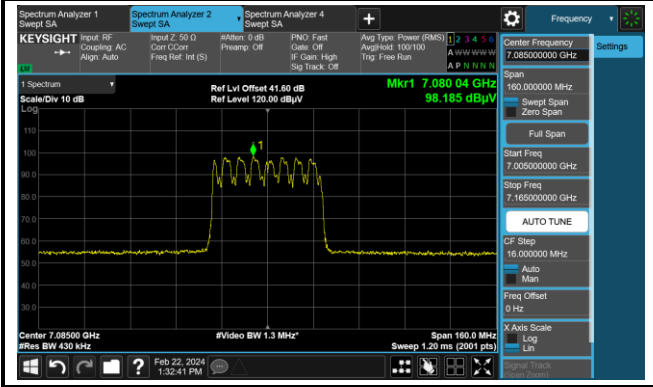

The Reference Level

The Mask Data

802.11be-EHT40 (Nss = 1)

Channel 227 (7085MHz)

The Reference Level

The Mask Data

802.11be-EHT80 (Nss = 1)

Channel 7 (5985MHz)

The Reference Level

The Mask Data

Channel 55 (6225MHz)

The Reference Level

The Mask Data

Channel 87 (6385MHz)

The Reference Level

The Mask Data