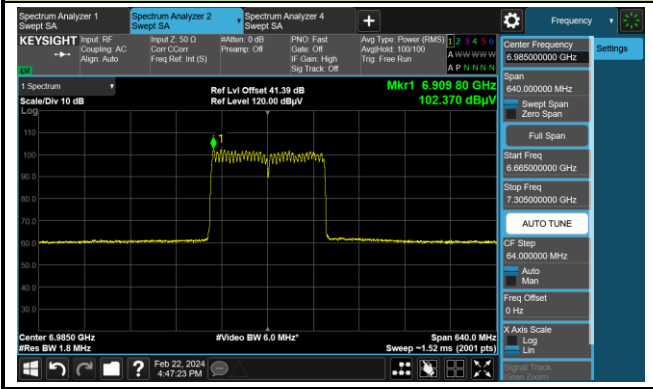

The Reference Level

The Mask Data

Channel 143 (6665MHz)

The Reference Level

The Mask Data

Channel 175 (6825MHz)

The Reference Level

The Mask Data

802.11be-EHT160 (Nss = 1)

Channel 207 (6985MHz)

The Reference Level

The Mask Data

802.11be-EHT320 (Nss = 1)

Channel 31 (6105MHz)

The Reference Level

The Mask Data