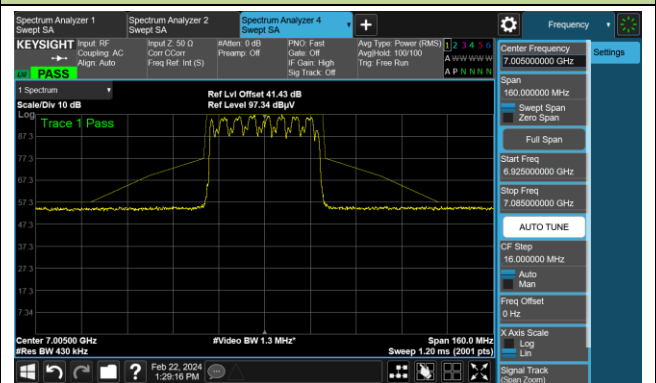

802.11be-EHT40 (N_{ss} = 1)

Channel 187 (6885MHz)

The Reference Level

The Mask Data

Channel 195 (6925MHz)

The Reference Level

The Mask Data

Channel 211 (7005MHz)

The Reference Level

The Mask Data

802.11be-EHT40 (Nss = 1)

Channel 227 (7085MHz)

The Reference Level

The Mask Data

802.11be-EHT80 (Nss = 1)

Channel 7 (5985MHz)

The Reference Level

The Mask Data

Channel 55 (6225MHz)

The Reference Level

The Mask Data

Channel 87 (6385MHz)

The Reference Level

The Mask Data