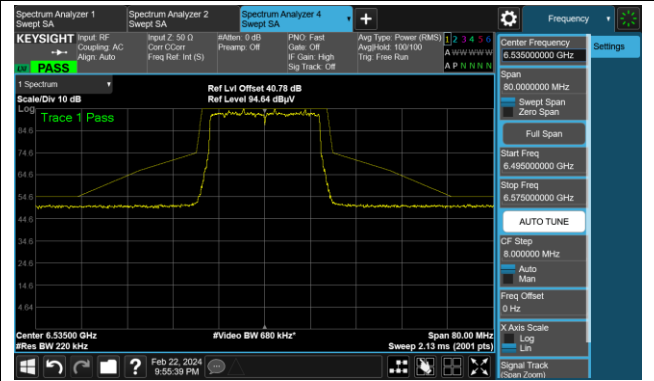

Channel 97 (6435MHz)

The Reference Level

The Mask Data

Channel 105 (6475MHz)

The Reference Level

The Mask Data

Channel 113 (6515MHz)

The Reference Level

The Mask Data

802.11ax-HE20 (N_{ss} = 4)

Channel 117 (6535MHz)

The Reference Level

The Mask Data

Channel 153 (6715MHz)

The Reference Level

The Mask Data

Channel 181 (6855MHz)

The Reference Level

The Mask Data

802.11ax-HE20 (Nss = 4)

Channel 185 (6875MHz)

The Reference Level

The Mask Data

Channel 189 (6895MHz)