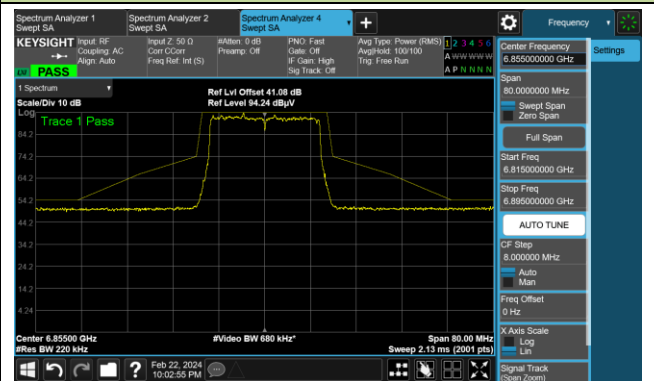

Channel 97 (6435MHz)

The Reference Level

The Mask Data

Channel 105 (6475MHz)

The Reference Level

The Mask Data

Channel 113 (6515MHz)

The Reference Level

The Mask Data

802.11ax-HE20 (N_{ss} = 4)

Channel 117 (6535MHz)

The Reference Level

The Mask Data

Channel 153 (6715MHz)

The Reference Level

The Mask Data

Channel 181 (6855MHz)

The Reference Level

The Mask Data

802.11ax-HE20 (Nss = 4)

Channel 185 (6875MHz)

The Reference Level

The Mask Data

Channel 189 (6895MHz)