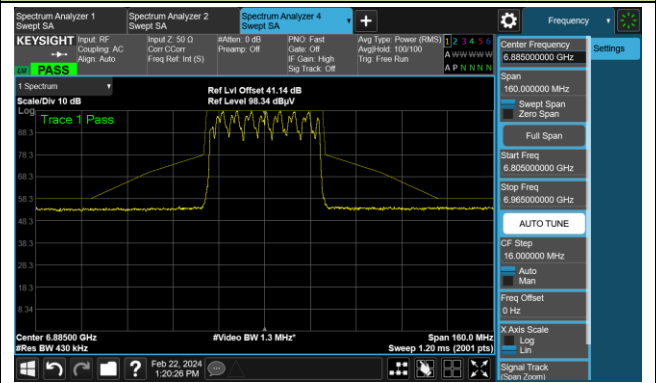

802.11be-EHT40 (N_{ss} = 1)

Channel 187 (6885MHz)

The Reference Level

The Mask Data

Channel 195 (6925MHz)

The Reference Level

The Mask Data

Channel 211 (7005MHz)

The Reference Level

The Mask Data

802.11be-EHT40 (Nss = 1)

Channel 227 (7085MHz)

The Reference Level

The Mask Data

802.11be-EHT80 (Nss = 1)

Channel 7 (5985MHz)

The Reference Level

The Mask Data

Channel 55 (6225MHz)

The Reference Level

The Mask Data

Channel 87 (6385MHz)

The Reference Level

The Mask Data