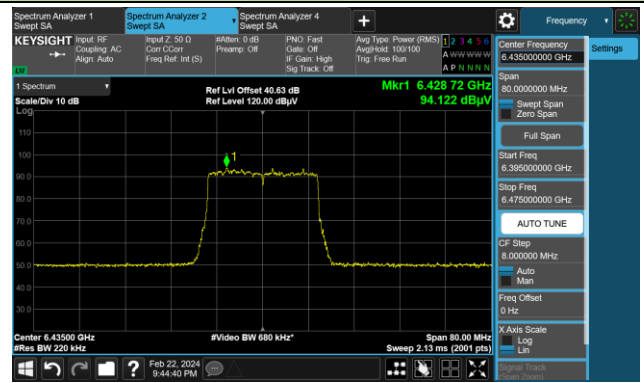

The Reference Level

The Mask Data

Channel 159 (6745MHz)

The Reference Level

The Mask Data

Channel 191 (6905MHz)

The Reference Level

The Mask Data

Test Site	SIP-AC2	Test Engineer	Arvin Ding
Test Date	2024-02-22~2024-02-23	Test Mode	Nss = 4

802.11ax-HE20 (N_{ss} = 4)
Channel 1 (5955MHz)

Channel 49 (6195MHz)

Channel 93 (6415MHz)

802.11ax-HE20 (Nss = 4)

Channel 97 (6435MHz)

The Reference Level

The Mask Data

Channel 105 (6475MHz)

The Reference Level

The Mask Data

Channel 113 (6515MHz)

The Reference Level