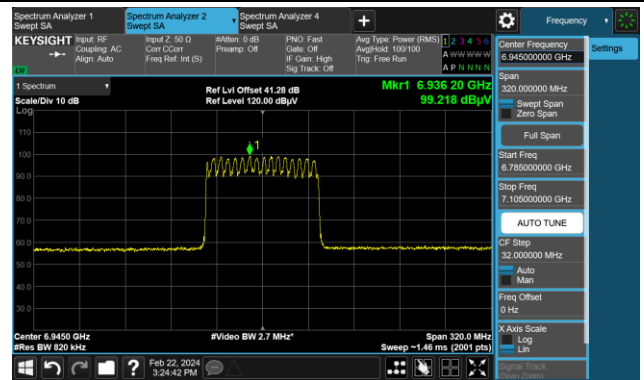

The Reference Level

The Mask Data

802.11be-EHT80 (N_{ss} = 1)

Channel 183 (6865MHz)

The Reference Level

The Mask Data

Channel 199 (6945MHz)

The Reference Level

The Mask Data

Channel 215 (7025MHz)

The Reference Level

The Mask Data

802.11be-EHT160 (Nss = 1)

Channel 15 (6025MHz)

The Reference Level

The Mask Data