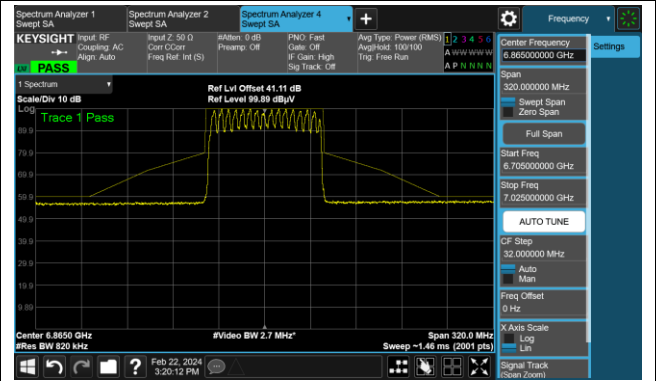

The Reference Level

The Mask Data

802.11be-EHT80 (N_{ss} = 1)

Channel 183 (6865MHz)

The Reference Level

The Mask Data

Channel 199 (6945MHz)

The Reference Level

The Mask Data

Channel 215 (7025MHz)

The Reference Level

The Mask Data

802.11be-EHT160 (Nss = 1)

Channel 15 (6025MHz)

The Reference Level

The Mask Data