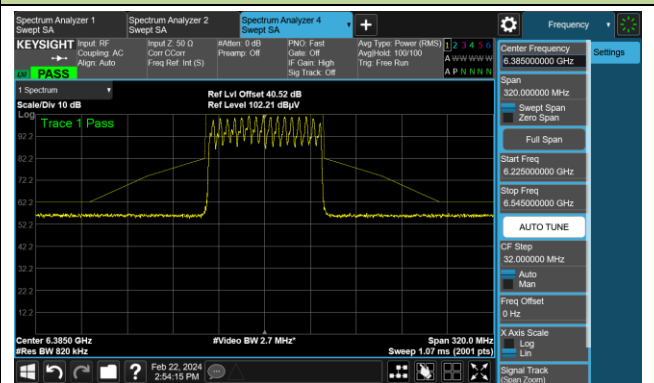

The Reference Level

The Mask Data

Channel 55 (6225MHz)

The Reference Level

The Mask Data

Channel 87 (6385MHz)

The Reference Level

The Mask Data

802.11be-EHT80 (N_{ss} = 1)

Channel 103 (6465MHz)

The Reference Level

The Mask Data

Channel 119 (6545MHz)

The Reference Level

The Mask Data

Channel 151 (6705MHz)