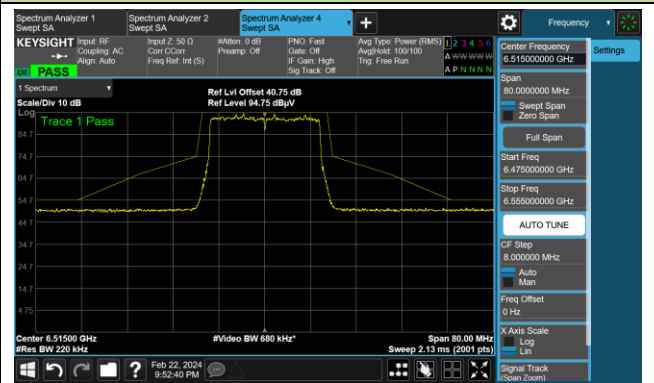

Test Site	SIP-AC2	Test Engineer	Arvin Ding
Test Date	2024-02-22~2024-02-23	Test Mode	Nss = 4

802.11ax-HE20 (N_{ss} = 4)
Channel 1 (5955MHz)

Channel 49 (6195MHz)

Channel 93 (6415MHz)

802.11ax-HE20 (Nss = 4)

Channel 97 (6435MHz)

The Reference Level

The Mask Data

Channel 105 (6475MHz)

The Reference Level

The Mask Data

Channel 113 (6515MHz)

The Reference Level

The Mask Data

802.11ax-HE20 (N_{ss} = 4)

Channel 117 (6535MHz)

The Reference Level

The Mask Data

Channel 153 (6715MHz)

The Reference Level

The Mask Data