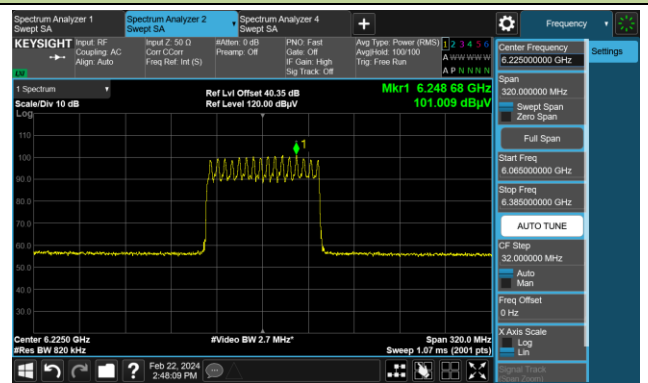

The Reference Level

The Mask Data

802.11be-EHT40 (Nss = 1)

Channel 227 (7085MHz)

The Reference Level

The Mask Data

802.11be-EHT80 (Nss = 1)

Channel 7 (5985MHz)

The Reference Level

The Mask Data

Channel 55 (6225MHz)

The Reference Level

The Mask Data

Channel 87 (6385MHz)

The Reference Level

The Mask Data

802.11be-EHT80 (N_{ss} = 1)

Channel 103 (6465MHz)

The Reference Level

The Mask Data

Channel 119 (6545MHz)

The Reference Level

The Mask Data

Channel 151 (6705MHz)