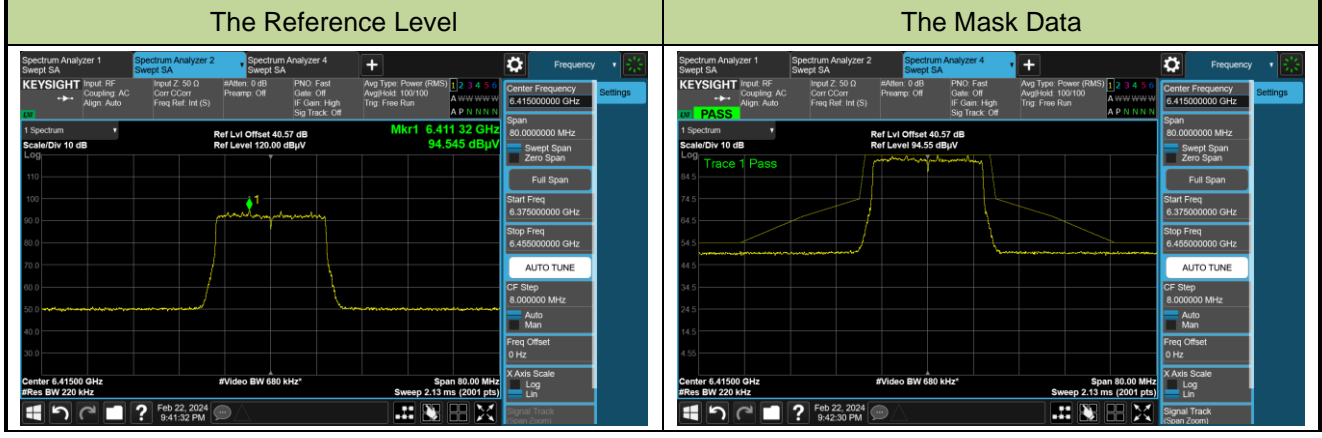

The Reference Level

The Mask Data

Channel 159 (6745MHz)

The Reference Level

The Mask Data

Channel 191 (6905MHz)

The Reference Level

The Mask Data

Test Site	SIP-AC2	Test Engineer	Arvin Ding
Test Date	2024-02-22~2024-02-23	Test Mode	Nss = 4

802.11ax-HE20 (N_{ss} = 4)
Channel 1 (5955MHz)

Channel 49 (6195MHz)

Channel 93 (6415MHz)

802.11ax-HE20 (Nss = 4)

Channel 97 (6435MHz)

The Reference Level

The Mask Data

Channel 105 (6475MHz)

The Reference Level

The Mask Data

Channel 113 (6515MHz)

The Reference Level

The Mask Data

802.11ax-HE20 (N_{ss} = 4)

Channel 117 (6535MHz)

The Reference Level

The Mask Data

Channel 153 (6715MHz)

The Reference Level

The Mask Data