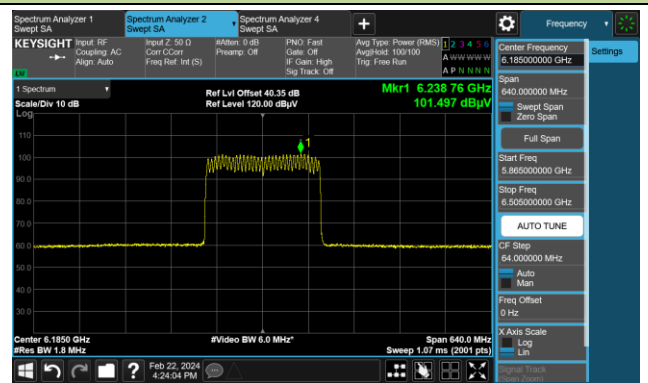

The Reference Level

The Mask Data

802.11be-EHT80 (N_{ss} = 1)

Channel 183 (6865MHz)

The Reference Level

The Mask Data

Channel 199 (6945MHz)

The Reference Level

The Mask Data

Channel 215 (7025MHz)

The Reference Level

The Mask Data

802.11be-EHT160 (Nss = 1)

Channel 15 (6025MHz)

The Reference Level

The Mask Data

Channel 47 (6185MHz)

The Reference Level

The Mask Data

Channel 79 (6345MHz)

The Reference Level

The Mask Data

802.11be-EHT160 (Nss = 1)

Channel 111 (6505MHz)