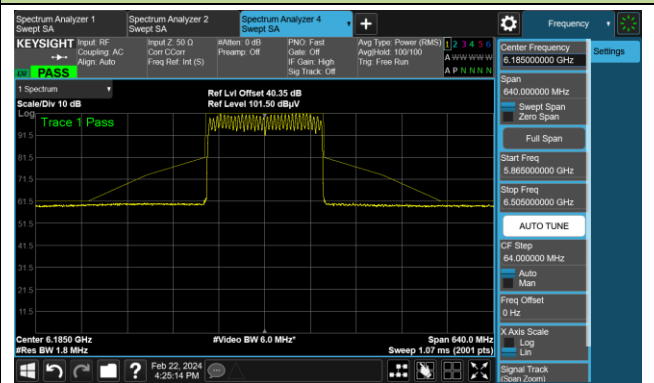

The Reference Level

The Mask Data

802.11be-EHT80 (N_{ss} = 1)

Channel 183 (6865MHz)

The Reference Level

The Mask Data

Channel 199 (6945MHz)

The Reference Level

The Mask Data

Channel 215 (7025MHz)

The Reference Level

The Mask Data

802.11be-EHT160 (Nss = 1)

Channel 15 (6025MHz)

The Reference Level

The Mask Data

Channel 47 (6185MHz)

The Reference Level

The Mask Data

Channel 79 (6345MHz)

The Reference Level

The Mask Data

802.11be-EHT160 (Nss = 1)

Channel 111 (6505MHz)

The Reference Level

The Mask Data

Channel 143 (6665MHz)

The Reference Level

The Mask Data

Channel 175 (6825MHz)

The Reference Level

The Mask Data