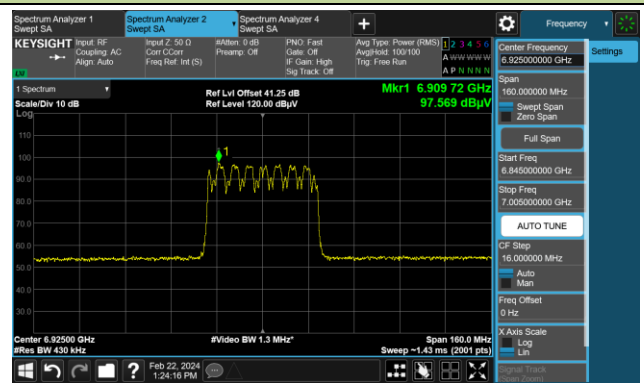

802.11be-EHT40 (N_{ss} = 1)

Channel 187 (6885MHz)

The Reference Level

The Mask Data

Channel 195 (6925MHz)

The Reference Level

The Mask Data

Channel 211 (7005MHz)

The Reference Level

The Mask Data

802.11be-EHT40 (Nss = 1)

Channel 227 (7085MHz)

The Reference Level

The Mask Data

802.11be-EHT80 (Nss = 1)

Channel 7 (5985MHz)

The Reference Level

The Mask Data

Channel 55 (6225MHz)

The Reference Level

The Mask Data

Channel 87 (6385MHz)

The Reference Level

The Mask Data