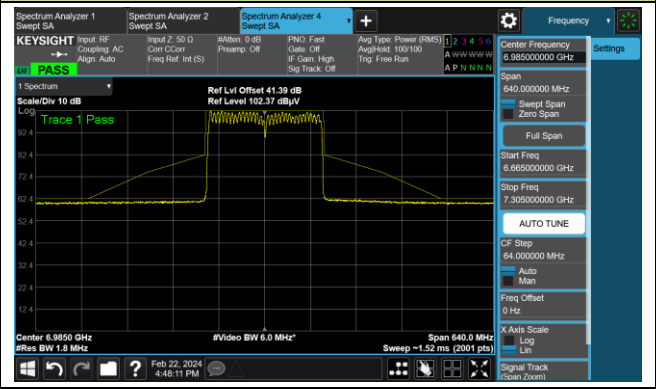

The Reference Level

The Mask Data

Channel 143 (6665MHz)

The Reference Level

The Mask Data

Channel 175 (6825MHz)

The Reference Level

The Mask Data

802.11be-EHT160 (Nss = 1)

Channel 207 (6985MHz)

The Reference Level

The Mask Data

802.11be-EHT320 (Nss = 1)

Channel 31 (6105MHz)

The Reference Level

The Mask Data