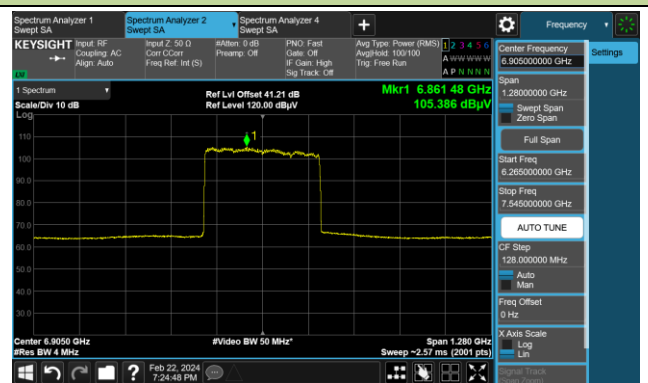

Channel 63 (6265MHz)

The Reference Level

The Mask Data

Channel 95 (6425MHz)

The Reference Level

The Mask Data

802.11be-EHT320 (Nss = 1)

Channel 127 (6585MHz)

The Reference Level

The Mask Data

Channel 159 (6745MHz)

The Reference Level

The Mask Data

Channel 191 (6905MHz)

The Reference Level

The Mask Data

Test Site	SIP-AC2	Test Engineer	Arvin Ding
Test Date	2024-02-22~2024-02-23	Test Mode	Nss = 4

802.11ax-HE20 (N_{ss} = 4)
Channel 1 (5955MHz)

Channel 49 (6195MHz)

Channel 93 (6415MHz)

802.11ax-HE20 (Nss = 4)