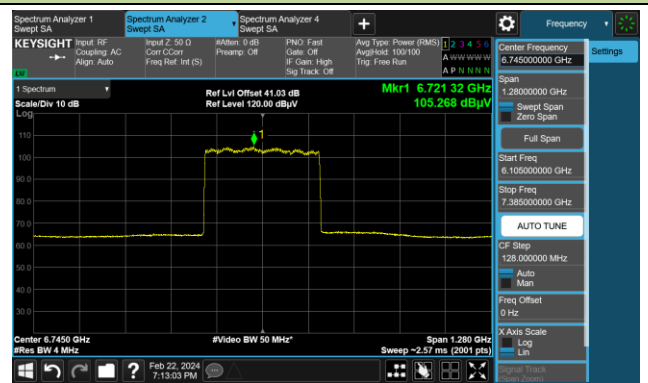

Channel 63 (6265MHz)

The Reference Level

The Mask Data

Channel 95 (6425MHz)

The Reference Level

The Mask Data

802.11be-EHT320 (Nss = 1)

Channel 127 (6585MHz)

The Reference Level

The Mask Data

Channel 159 (6745MHz)

The Reference Level

The Mask Data

Channel 191 (6905MHz)

The Reference Level

The Mask Data

Test Site	SIP-AC2	Test Engineer	Arvin Ding
Test Date	2024-02-22~2024-02-23	Test Mode	Nss = 4

802.11ax-HE20 (N_{ss} = 4)
Channel 1 (5955MHz)

Channel 49 (6195MHz)

Channel 93 (6415MHz)

802.11ax-HE20 (Nss = 4)

Channel 97 (6435MHz)

The Reference Level

The Mask Data

Channel 105 (6475MHz)

The Reference Level

The Mask Data

Channel 113 (6515MHz)

The Reference Level