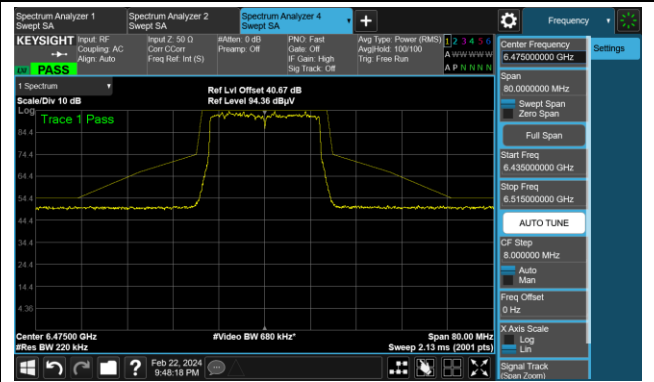

Test Site	SIP-AC2	Test Engineer	Arvin Ding
Test Date	2024-02-22~2024-02-23	Test Mode	Nss = 4

802.11ax-HE20 (N_{ss} = 4)
Channel 1 (5955MHz)

Channel 49 (6195MHz)

Channel 93 (6415MHz)

802.11ax-HE20 (Nss = 4)

Channel 97 (6435MHz)

The Reference Level

The Mask Data

Channel 105 (6475MHz)

The Reference Level

The Mask Data

Channel 113 (6515MHz)

The Reference Level

The Mask Data

802.11ax-HE20 (N_{ss} = 4)

Channel 117 (6535MHz)

The Reference Level

The Mask Data

Channel 153 (6715MHz)

The Reference Level

The Mask Data