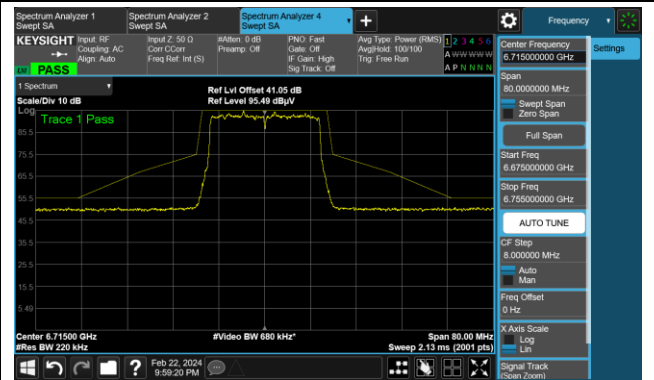

Channel 97 (6435MHz)

The Reference Level

The Mask Data

Channel 105 (6475MHz)

The Reference Level

The Mask Data

Channel 113 (6515MHz)

The Reference Level

The Mask Data

802.11ax-HE20 (N_{ss} = 4)

Channel 117 (6535MHz)

The Reference Level

The Mask Data

Channel 153 (6715MHz)

The Reference Level

The Mask Data

Channel 181 (6855MHz)

The Reference Level

The Mask Data

802.11ax-HE20 (Nss = 4)

Channel 185 (6875MHz)

The Reference Level

The Mask Data

Channel 189 (6895MHz)