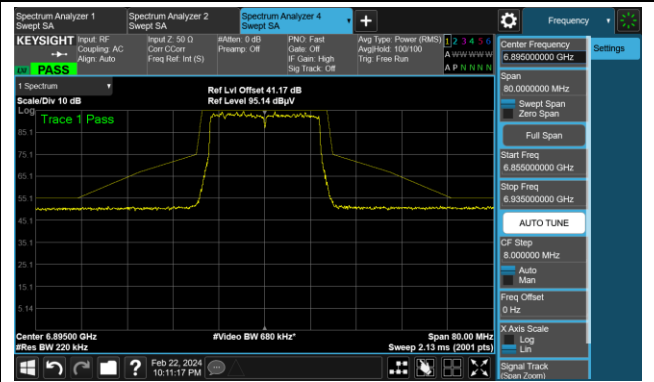

The Mask Data

802.11ax-HE20 (N_{ss} = 4)

Channel 117 (6535MHz)

The Reference Level

The Mask Data

Channel 153 (6715MHz)

The Reference Level

The Mask Data

Channel 181 (6855MHz)

The Reference Level

The Mask Data

802.11ax-HE20 (Nss = 4)

Channel 185 (6875MHz)

The Reference Level

The Mask Data

Channel 189 (6895MHz)

The Reference Level

The Mask Data

Channel 213 (7015MHz)

The Reference Level

The Mask Data

802.11ax-HE20 (N_{ss} = 4)

Channel 229 (7095MHz)

The Reference Level