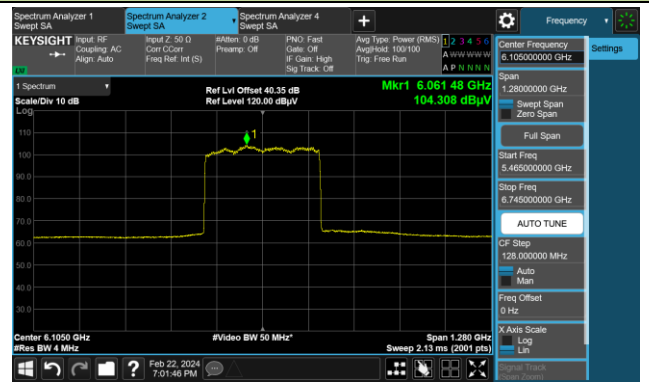

The Reference Level

The Mask Data

Channel 143 (6665MHz)

The Reference Level

The Mask Data

Channel 175 (6825MHz)

The Reference Level

The Mask Data

802.11be-EHT160 (Nss = 1)

Channel 207 (6985MHz)

The Reference Level

The Mask Data

802.11be-EHT320 (Nss = 1)

Channel 31 (6105MHz)

The Reference Level

The Mask Data

Channel 63 (6265MHz)

The Reference Level

The Mask Data

Channel 95 (6425MHz)

The Reference Level

The Mask Data

802.11be-EHT320 (Nss = 1)

Channel 127 (6585MHz)