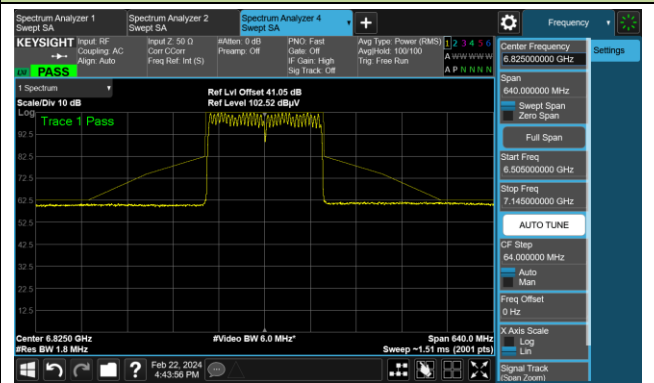

The Reference Level

The Mask Data

Channel 143 (6665MHz)

The Reference Level

The Mask Data

Channel 175 (6825MHz)

The Reference Level

The Mask Data

802.11be-EHT160 (Nss = 1)

Channel 207 (6985MHz)

The Reference Level

The Mask Data

802.11be-EHT320 (Nss = 1)

Channel 31 (6105MHz)

The Reference Level

The Mask Data