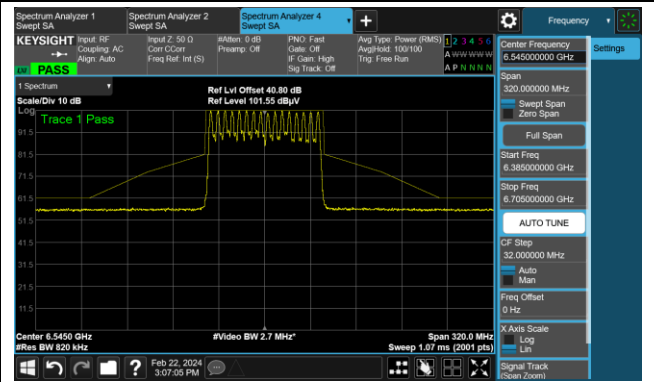

The Reference Level

The Mask Data

Channel 55 (6225MHz)

The Reference Level

The Mask Data

Channel 87 (6385MHz)

The Reference Level

The Mask Data

802.11be-EHT80 (N_{ss} = 1)

Channel 103 (6465MHz)

The Reference Level

The Mask Data

Channel 119 (6545MHz)

The Reference Level

The Mask Data

Channel 151 (6705MHz)

The Reference Level

The Mask Data

802.11be-EHT80 (N_{ss} = 1)

Channel 183 (6865MHz)

The Reference Level

The Mask Data

Channel 199 (6945MHz)

The Reference Level