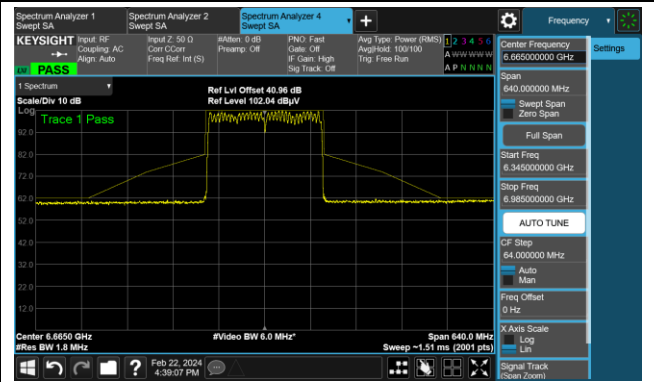

The Reference Level

The Mask Data

Channel 143 (6665MHz)

The Reference Level

The Mask Data

Channel 175 (6825MHz)

The Reference Level

The Mask Data

802.11be-EHT160 (Nss = 1)

Channel 207 (6985MHz)

The Reference Level

The Mask Data

802.11be-EHT320 (Nss = 1)

Channel 31 (6105MHz)

The Reference Level

The Mask Data