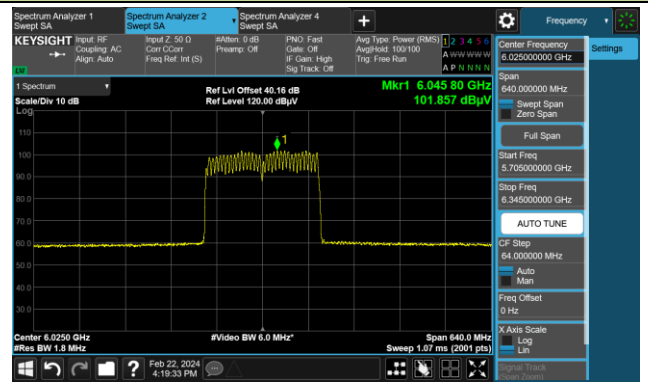

The Reference Level

The Mask Data

802.11be-EHT80 (N_{ss} = 1)

Channel 183 (6865MHz)

The Reference Level

The Mask Data

Channel 199 (6945MHz)

The Reference Level

The Mask Data

Channel 215 (7025MHz)

The Reference Level

The Mask Data

802.11be-EHT160 (Nss = 1)

Channel 15 (6025MHz)

The Reference Level

The Mask Data

Channel 47 (6185MHz)

The Reference Level

The Mask Data

Channel 79 (6345MHz)

The Reference Level

The Mask Data

802.11be-EHT160 (Nss = 1)

Channel 111 (6505MHz)