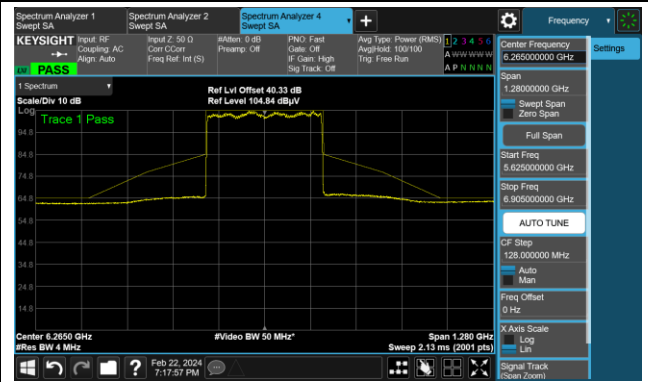

The Reference Level

The Mask Data

Channel 143 (6665MHz)

The Reference Level

The Mask Data

Channel 175 (6825MHz)

The Reference Level

The Mask Data

802.11be-EHT160 (Nss = 1)

Channel 207 (6985MHz)

The Reference Level

The Mask Data

802.11be-EHT320 (Nss = 1)

Channel 31 (6105MHz)

The Reference Level

The Mask Data

Channel 63 (6265MHz)

The Reference Level

The Mask Data

Channel 95 (6425MHz)

The Reference Level

The Mask Data

802.11be-EHT320 (Nss = 1)

Channel 127 (6585MHz)

The Reference Level

The Mask Data

Channel 159 (6745MHz)

The Reference Level

The Mask Data

Channel 191 (6905MHz)

The Reference Level

The Mask Data