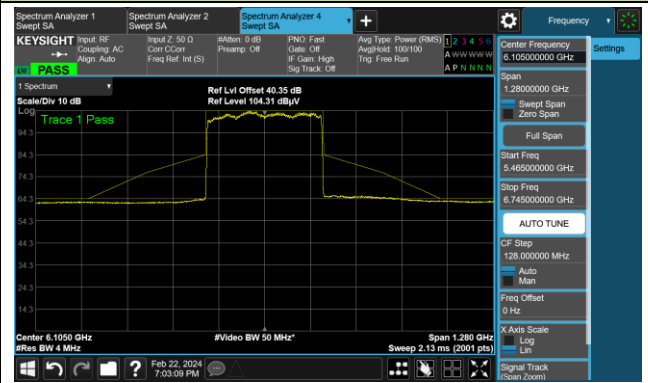

The Reference Level

The Mask Data

Channel 143 (6665MHz)

The Reference Level

The Mask Data

Channel 175 (6825MHz)

The Reference Level

The Mask Data

802.11be-EHT160 (Nss = 1)

Channel 207 (6985MHz)

The Reference Level

The Mask Data

802.11be-EHT320 (Nss = 1)

Channel 31 (6105MHz)

The Reference Level

The Mask Data

Channel 63 (6265MHz)

The Reference Level

The Mask Data

Channel 95 (6425MHz)

The Reference Level

The Mask Data

802.11be-EHT320 (Nss = 1)

Channel 127 (6585MHz)

The Reference Level

The Mask Data

Channel 159 (6745MHz)

The Reference Level

The Mask Data

Channel 191 (6905MHz)

The Reference Level

The Mask Data