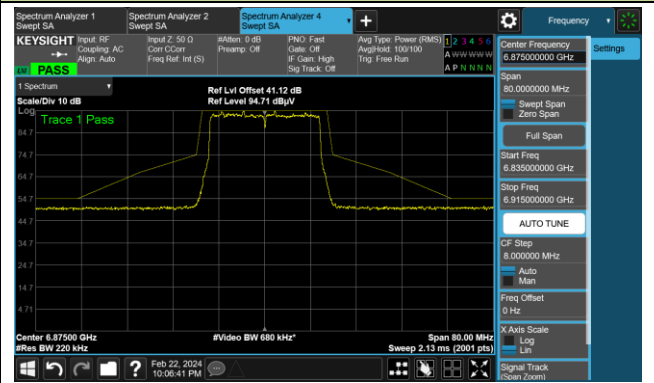

The Mask Data

802.11ax-HE20 (N_{ss} = 4)

Channel 117 (6535MHz)

The Reference Level

The Mask Data

Channel 153 (6715MHz)

The Reference Level

The Mask Data

Channel 181 (6855MHz)

The Reference Level

The Mask Data

802.11ax-HE20 (Nss = 4)

Channel 185 (6875MHz)

The Reference Level

The Mask Data

Channel 189 (6895MHz)

The Reference Level

The Mask Data

Channel 213 (7015MHz)

The Reference Level

The Mask Data

802.11ax-HE20 (N_{ss} = 4)

Channel 229 (7095MHz)

The Reference Level