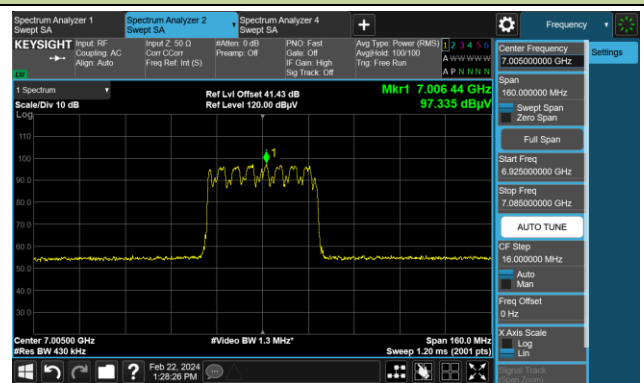

802.11be-EHT40 (N_{ss} = 1)

Channel 187 (6885MHz)

The Reference Level

The Mask Data

Channel 195 (6925MHz)

The Reference Level

The Mask Data

Channel 211 (7005MHz)

The Reference Level

The Mask Data

802.11be-EHT40 (Nss = 1)

Channel 227 (7085MHz)

The Reference Level

The Mask Data

802.11be-EHT80 (Nss = 1)

Channel 7 (5985MHz)

The Reference Level

The Mask Data

Channel 55 (6225MHz)

The Reference Level

The Mask Data

Channel 87 (6385MHz)

The Reference Level

The Mask Data