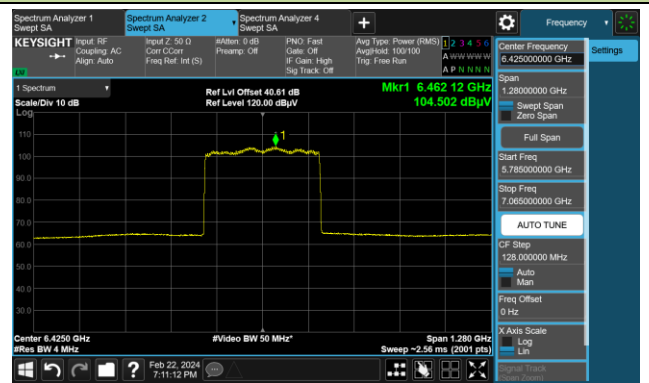

802.11be-EHT160 (Nss = 1)

Channel 207 (6985MHz)

The Reference Level

The Mask Data

802.11be-EHT320 (Nss = 1)

Channel 31 (6105MHz)

The Reference Level

The Mask Data

Channel 63 (6265MHz)

The Reference Level

The Mask Data

Channel 95 (6425MHz)

The Reference Level

The Mask Data

802.11be-EHT320 (Nss = 1)

Channel 127 (6585MHz)

The Reference Level

The Mask Data

Channel 159 (6745MHz)

The Reference Level

The Mask Data

Channel 191 (6905MHz)

The Reference Level

The Mask Data

Test Site	SIP-AC2	Test Engineer	Arvin Ding
Test Date	2024-02-22~2024-02-23	Test Mode	Nss = 4

802.11ax-HE20 (N_{ss} = 4)
Channel 1 (5955MHz)

Channel 49 (6195MHz)

Channel 93 (6415MHz)

802.11ax-HE20 (Nss = 4)