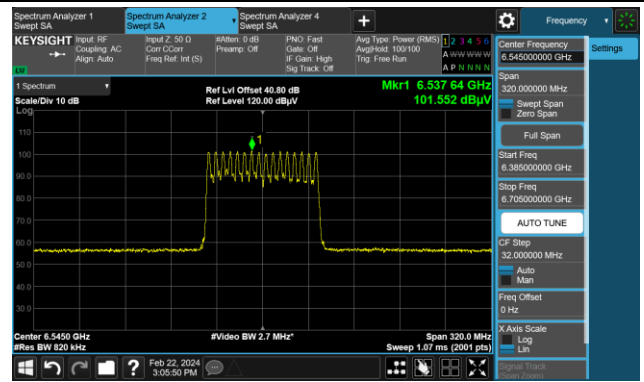

802.11be-EHT80 (N_{ss} = 1)

Channel 103 (6465MHz)

The Reference Level

The Mask Data

Channel 119 (6545MHz)

The Reference Level

The Mask Data

Channel 151 (6705MHz)

The Reference Level

The Mask Data

802.11be-EHT80 (N_{ss} = 1)

Channel 183 (6865MHz)

The Reference Level

The Mask Data

Channel 199 (6945MHz)

The Reference Level