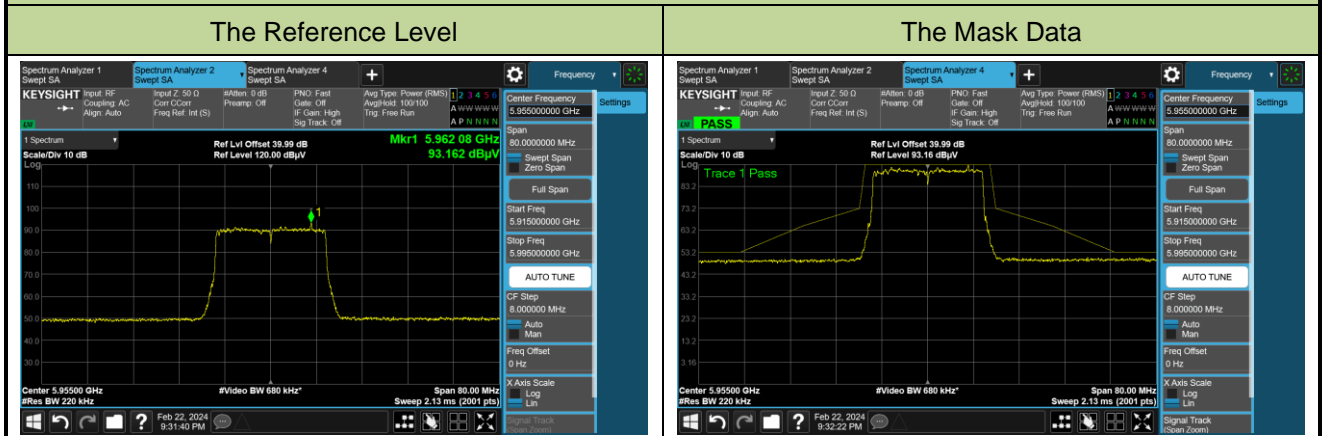

Channel 63 (6265MHz)

The Reference Level

The Mask Data

Channel 95 (6425MHz)

The Reference Level

The Mask Data

802.11be-EHT320 (Nss = 1)

Channel 127 (6585MHz)

The Reference Level

The Mask Data

Channel 159 (6745MHz)

The Reference Level

The Mask Data

Channel 191 (6905MHz)

The Reference Level

The Mask Data

Test Site	SIP-AC2	Test Engineer	Arvin Ding
Test Date	2024-02-22~2024-02-23	Test Mode	Nss = 4

802.11ax-HE20 (N_{ss} = 4)
Channel 1 (5955MHz)

Channel 49 (6195MHz)

Channel 93 (6415MHz)

802.11ax-HE20 (Nss = 4)

Channel 97 (6435MHz)

The Reference Level

The Mask Data

Channel 105 (6475MHz)

The Reference Level

The Mask Data

Channel 113 (6515MHz)

The Reference Level