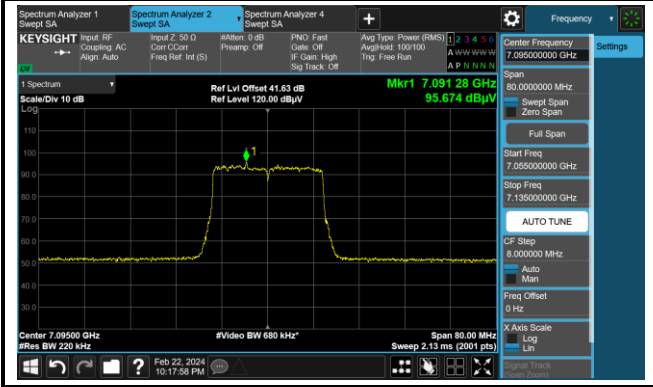

Channel 181 (6855MHz)

The Reference Level

The Mask Data

802.11ax-HE20 (Nss = 4)

Channel 185 (6875MHz)

The Reference Level

The Mask Data

Channel 189 (6895MHz)

The Reference Level

The Mask Data

Channel 213 (7015MHz)

The Reference Level

The Mask Data

802.11ax-HE20 (N_{ss} = 4)

Channel 229 (7095MHz)

The Reference Level

The Mask Data