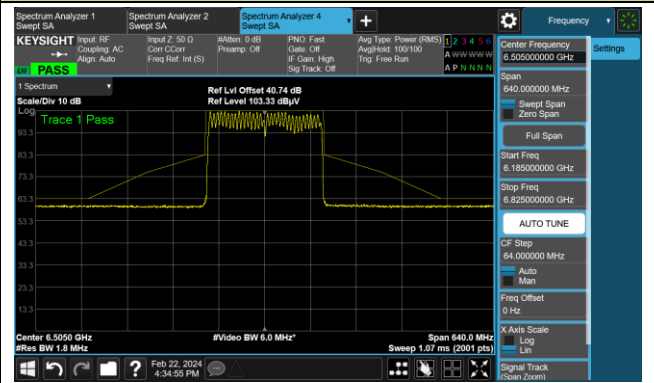

The Mask Data

Channel 215 (7025MHz)

The Reference Level

The Mask Data

802.11be-EHT160 (Nss = 1)

Channel 15 (6025MHz)

The Reference Level

The Mask Data

Channel 47 (6185MHz)

The Reference Level

The Mask Data

Channel 79 (6345MHz)

The Reference Level

The Mask Data

802.11be-EHT160 (Nss = 1)

Channel 111 (6505MHz)

The Reference Level

The Mask Data

Channel 143 (6665MHz)

The Reference Level

The Mask Data

Channel 175 (6825MHz)

The Reference Level

The Mask Data