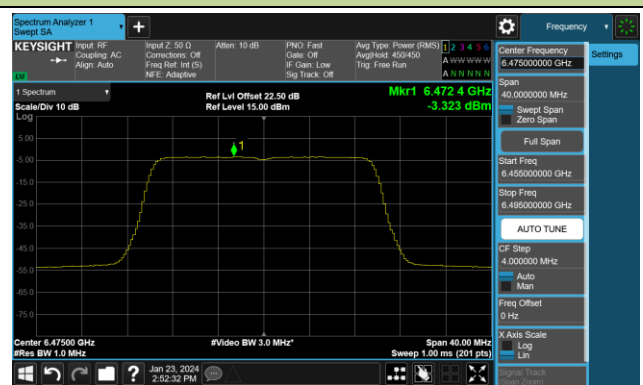

802.11ax-HE20 Power Spectral Density- Ant 3 (Nss = 4)

Channel 1 (5955MHz)

Channel 49 (6195MHz)

Channel 93 (6415MHz)

Channel 97 (6435MHz)

Channel 105 (6475MHz)

Channel 113 (6515MHz)

Channel 117 (6535MHz)

Channel 153 (6715MHz)

802.11ax-HE20 Power Spectral Density- Ant 3 (Nss = 4)

Channel 181 (6855MHz)

Channel 185 (6875MHz)

Channel 189 (6895MHz)

Channel 213 (7015MHz)

Channel 229 (7095MHz)

802.11ax-HE40 Power Spectral Density- Ant 3 (Nss = 4)