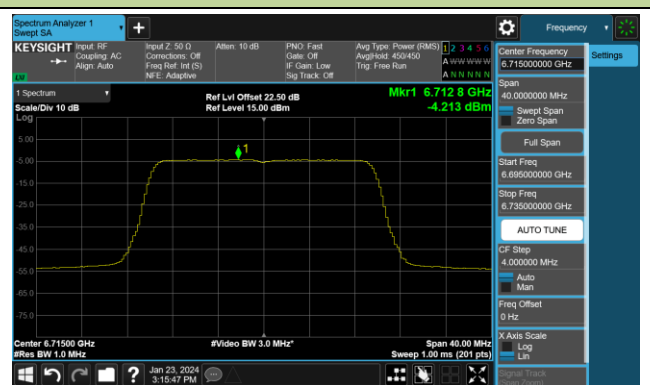

802.11ax-HE20 Power Spectral Density- Ant 3 (Nss = 4)

Channel 1 (5955MHz)

Channel 49 (6195MHz)

Channel 93 (6415MHz)

Channel 97 (6435MHz)

Channel 105 (6475MHz)

Channel 113 (6515MHz)

Channel 117 (6535MHz)

Channel 153 (6715MHz)

802.11ax-HE20 Power Spectral Density- Ant 3 (Nss = 4)

Channel 181 (6855MHz)

Channel 185 (6875MHz)

Channel 189 (6895MHz)

Channel 213 (7015MHz)

Channel 229 (7095MHz)

802.11ax-HE40 Power Spectral Density- Ant 3 (Nss = 4)