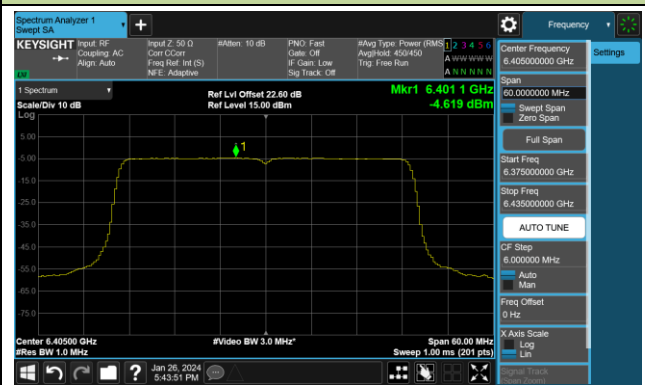

Channel 91 (6405MHz)