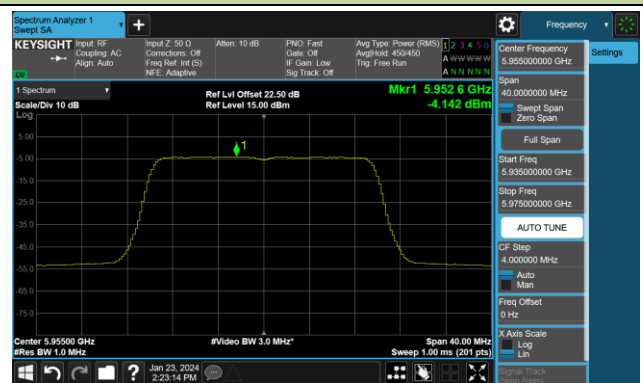

Channel 207 (6985MHz)

802.11be-EHT320 Power Spectral Density- Ant 2 (Nss = 4)

Channel 31 (6105MHz)

Channel 63 (6265MHz)

Channel 95 (6425MHz)

Channel 127 (6585MHz)

Channel 159 (6745MHz)

Channel 191 (6905MHz)

802.11ax-HE20 Power Spectral Density- Ant 3 (Nss = 4)

Channel 1 (5955MHz)

Channel 49 (6195MHz)

Channel 93 (6415MHz)

Channel 97 (6435MHz)

Channel 105 (6475MHz)

Channel 113 (6515MHz)

Channel 117 (6535MHz)