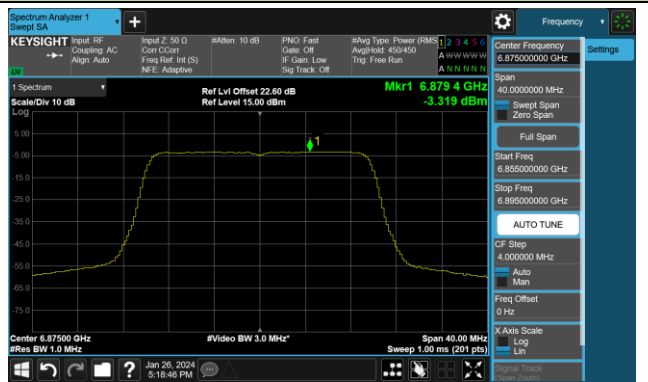

Channel 143 (6665MHz)

Channel 175 (6825MHz)

Channel 207 (6985MHz)

802.11be-EHT20 Power Spectral Density- Ant 3 (Nss = 4)

Channel 1 (5955MHz)

Channel 49 (6195MHz)

Channel 93 (6415MHz)

Channel 97 (6435MHz)

Channel 105 (6475MHz)

Channel 113 (6515MHz)

Channel 117 (6535MHz)

Channel 153 (6715MHz)

802.11be-EHT20 Power Spectral Density- Ant 3 (Nss = 4)

Channel 181 (6855MHz)

Channel 185 (6875MHz)

Channel 189 (6895MHz)

Channel 213 (7015MHz)

Channel 229 (7095MHz)

802.11be-EHT40 Power Spectral Density- Ant 3 (Nss = 4)

Channel 3 (5965MHz)

Channel 51 (6205MHz)

Channel 91 (6405MHz)

Channel 99 (6445MHz)

Channel 107 (6485MHz)