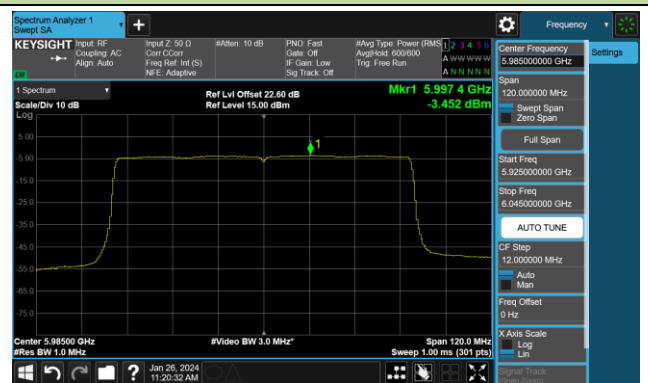

802.11ax-HE80 Power Spectral Density- Ant 3 (Nss = 4)

Channel 7 (5985MHz)