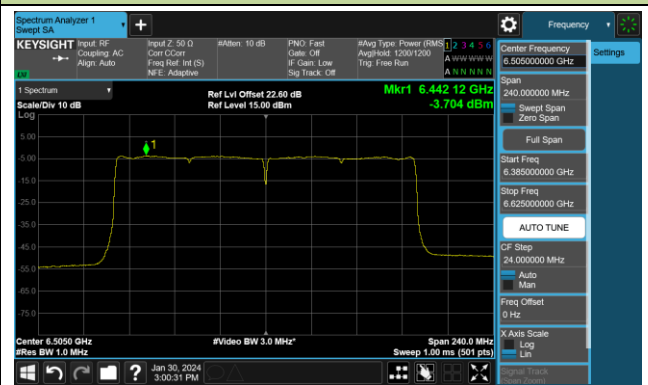

Channel 199 (6945MHz)

802.11be-EHT160 Power Spectral Density- Ant 2 (Nss = 4)

Channel 15 (6025MHz)

Channel 47 (6185MHz)

Channel 79 (6345MHz)

Channel 111 (6505MHz)

Channel 143 (6665MHz)

Channel 175 (6825MHz)

Channel 207 (6985MHz)

802.11be-EHT320 Power Spectral Density- Ant 2 (Nss = 4)

Channel 31 (6105MHz)

Channel 63 (6265MHz)

Channel 95 (6425MHz)

Channel 127 (6585MHz)

Channel 159 (6745MHz)

Channel 191 (6905MHz)