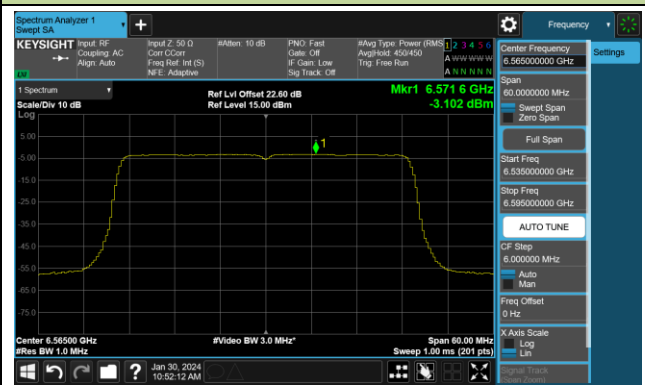

Channel 105 (6475MHz)

Channel 113 (6515MHz)

Channel 117 (6535MHz)

Channel 153 (6715MHz)

802.11be-EHT20 Power Spectral Density- Ant 3 (Nss = 4)

Channel 181 (6855MHz)

Channel 185 (6875MHz)

Channel 189 (6895MHz)

Channel 213 (7015MHz)

Channel 229 (7095MHz)

802.11be-EHT40 Power Spectral Density- Ant 3 (Nss = 4)

Channel 3 (5965MHz)

Channel 51 (6205MHz)

Channel 91 (6405MHz)

Channel 99 (6445MHz)

Channel 107 (6485MHz)

Channel 115 (6525MHz)

Channel 123 (6565MHz)

Channel 147 (6685MHz)