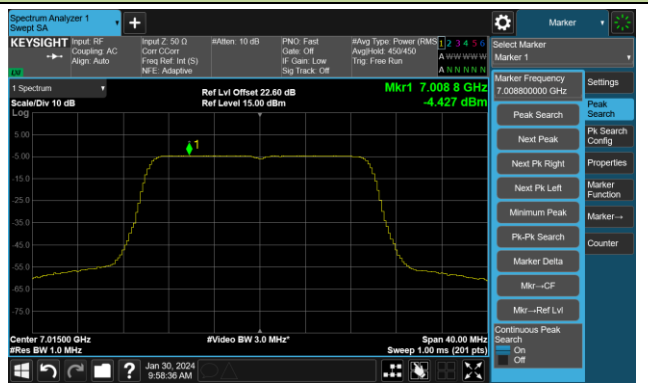

Channel 143 (6665MHz)

Channel 175 (6825MHz)

Channel 207 (6985MHz)

802.11be-EHT20 Power Spectral Density- Ant 3 (Nss = 4)

Channel 1 (5955MHz)

Channel 49 (6195MHz)

Channel 93 (6415MHz)

Channel 97 (6435MHz)

Channel 105 (6475MHz)

Channel 113 (6515MHz)

Channel 117 (6535MHz)

Channel 153 (6715MHz)

802.11be-EHT20 Power Spectral Density- Ant 3 (Nss = 4)

Channel 181 (6855MHz)

Channel 185 (6875MHz)

Channel 189 (6895MHz)

Channel 213 (7015MHz)

Channel 229 (7095MHz)

802.11be-EHT40 Power Spectral Density- Ant 3 (Nss = 4)

Channel 3 (5965MHz)

Channel 51 (6205MHz)

Channel 91 (6405MHz)

Channel 99 (6445MHz)

Channel 107 (6485MHz)