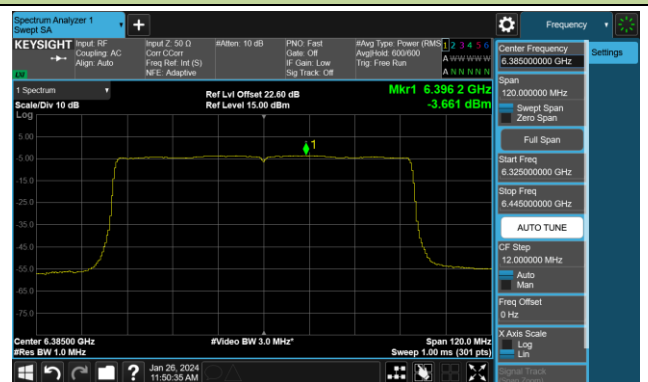

Channel 87 (6385MHz)