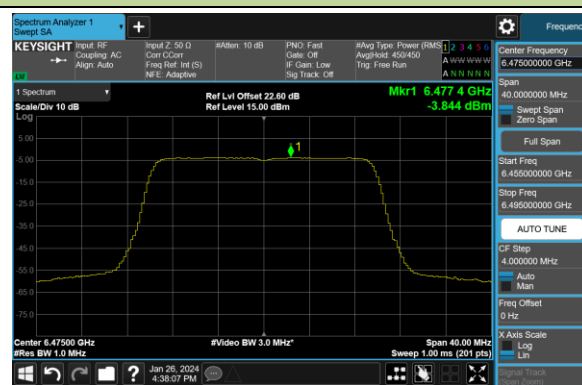

802.11ax-HE80 Power Spectral Density- Ant 3 (N_{ss} = 4)

Channel 215 (7025MHz)

802.11ax-HE160 Power Spectral Density- Ant 3 (Nss = 4)

Channel 15 (6025MHz)

Channel 47 (6185MHz)

Channel 79 (6345MHz)

Channel 111 (6505MHz)

Channel 143 (6665MHz)

Channel 175 (6825MHz)

Channel 207 (6985MHz)

802.11be-EHT20 Power Spectral Density- Ant 3 (Nss = 4)

Channel 1 (5955MHz)

Channel 49 (6195MHz)

Channel 93 (6415MHz)

Channel 97 (6435MHz)

Channel 105 (6475MHz)

Channel 113 (6515MHz)

Channel 117 (6535MHz)

Channel 153 (6715MHz)

802.11be-EHT20 Power Spectral Density- Ant 3 (Nss = 4)

Channel 181 (6855MHz)

Channel 185 (6875MHz)

Channel 189 (6895MHz)