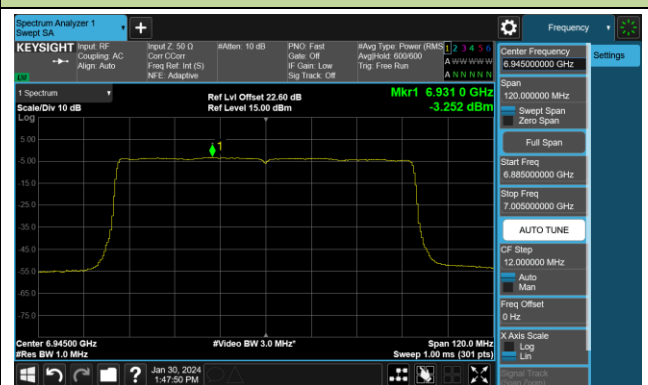

802.11be-EHT80 Power Spectral Density- Ant 2 (Nss = 4)

Channel 7 (5985MHz)

Channel 55 (6225MHz)

Channel 87 (6385MHz)

Channel 103 (6465MHz)

Channel 119 (6545MHz)

Channel 151 (6705MHz)

Channel 183 (6865MHz)

Channel 199 (6945MHz)

802.11be-EHT160 Power Spectral Density- Ant 2 (Nss = 4)

Channel 15 (6025MHz)

Channel 47 (6185MHz)

Channel 79 (6345MHz)

Channel 111 (6505MHz)

Channel 143 (6665MHz)

Channel 175 (6825MHz)