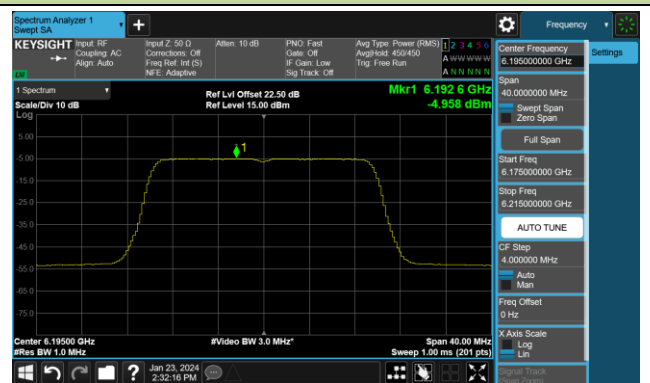

Channel 207 (6985MHz)

802.11be-EHT320 Power Spectral Density- Ant 2 (Nss = 4)

Channel 31 (6105MHz)

Channel 63 (6265MHz)

Channel 95 (6425MHz)

Channel 127 (6585MHz)

Channel 159 (6745MHz)

Channel 191 (6905MHz)

802.11ax-HE20 Power Spectral Density- Ant 3 (Nss = 4)

Channel 1 (5955MHz)

Channel 49 (6195MHz)

Channel 93 (6415MHz)

Channel 97 (6435MHz)

Channel 105 (6475MHz)

Channel 113 (6515MHz)

Channel 117 (6535MHz)