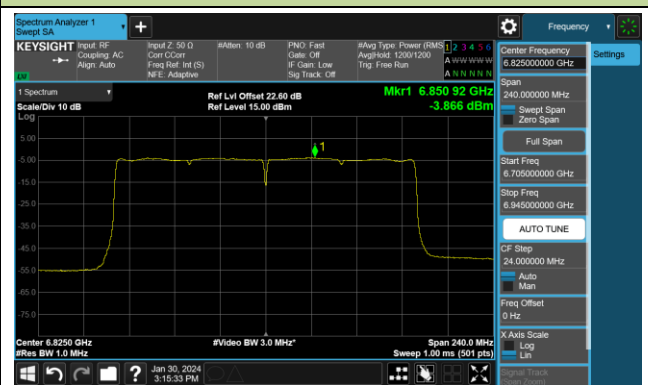

Channel 199 (6945MHz)

802.11be-EHT160 Power Spectral Density- Ant 2 (Nss = 4)

Channel 15 (6025MHz)

Channel 47 (6185MHz)

Channel 79 (6345MHz)

Channel 111 (6505MHz)

Channel 143 (6665MHz)

Channel 175 (6825MHz)

Channel 207 (6985MHz)

802.11be-EHT320 Power Spectral Density- Ant 2 (Nss = 4)

Channel 31 (6105MHz)

Channel 63 (6265MHz)

Channel 95 (6425MHz)

Channel 127 (6585MHz)

Channel 159 (6745MHz)

Channel 191 (6905MHz)