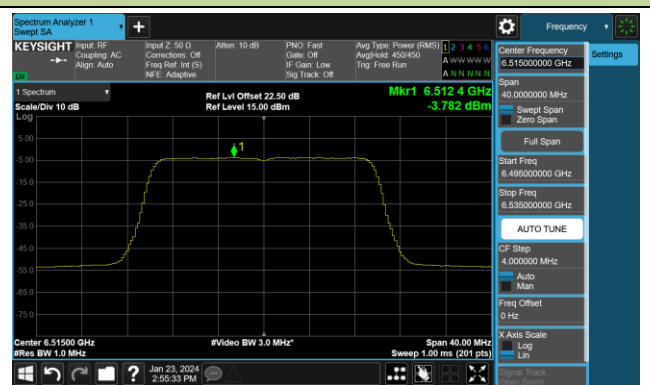

Channel 207 (6985MHz)

802.11be-EHT320 Power Spectral Density- Ant 2 (Nss = 4)

Channel 31 (6105MHz)

Channel 63 (6265MHz)

Channel 95 (6425MHz)

Channel 127 (6585MHz)

Channel 159 (6745MHz)

Channel 191 (6905MHz)

802.11ax-HE20 Power Spectral Density- Ant 3 (Nss = 4)

Channel 1 (5955MHz)

Channel 49 (6195MHz)

Channel 93 (6415MHz)

Channel 97 (6435MHz)

Channel 105 (6475MHz)

Channel 113 (6515MHz)

Channel 117 (6535MHz)

Channel 153 (6715MHz)

802.11ax-HE20 Power Spectral Density- Ant 3 (Nss = 4)

Channel 181 (6855MHz)

Channel 185 (6875MHz)

Channel 189 (6895MHz)

Channel 213 (7015MHz)

Channel 229 (7095MHz)

802.11ax-HE40 Power Spectral Density- Ant 3 (Nss = 4)