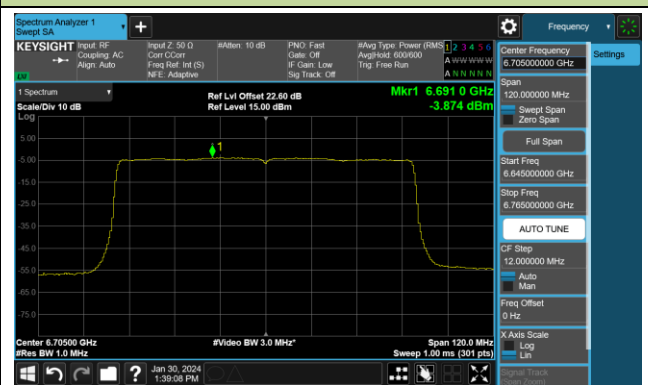

802.11be-EHT80 Power Spectral Density- Ant 2 (Nss = 4)

Channel 7 (5985MHz)

Channel 55 (6225MHz)

Channel 87 (6385MHz)

Channel 103 (6465MHz)

Channel 119 (6545MHz)

Channel 151 (6705MHz)

Channel 183 (6865MHz)

Channel 199 (6945MHz)

802.11be-EHT160 Power Spectral Density- Ant 2 (Nss = 4)

Channel 15 (6025MHz)

Channel 47 (6185MHz)

Channel 79 (6345MHz)

Channel 111 (6505MHz)

Channel 143 (6665MHz)

Channel 175 (6825MHz)