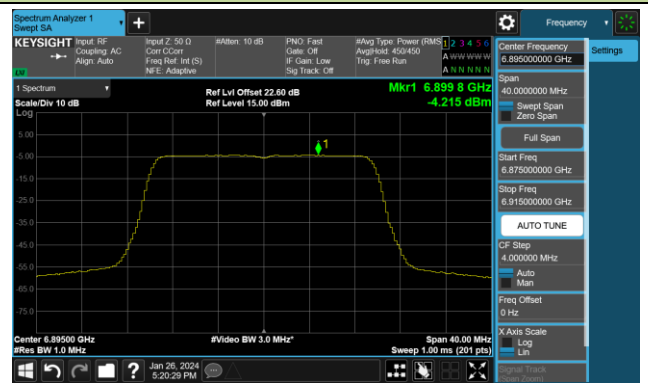

Channel 143 (6665MHz)

Channel 175 (6825MHz)

Channel 207 (6985MHz)

802.11be-EHT20 Power Spectral Density- Ant 3 (Nss = 4)

Channel 1 (5955MHz)

Channel 49 (6195MHz)

Channel 93 (6415MHz)

Channel 97 (6435MHz)

Channel 105 (6475MHz)

Channel 113 (6515MHz)

Channel 117 (6535MHz)

Channel 153 (6715MHz)

802.11be-EHT20 Power Spectral Density- Ant 3 (Nss = 4)

Channel 181 (6855MHz)

Channel 185 (6875MHz)

Channel 189 (6895MHz)

Channel 213 (7015MHz)

Channel 229 (7095MHz)

802.11be-EHT40 Power Spectral Density- Ant 3 (Nss = 4)

Channel 3 (5965MHz)

Channel 51 (6205MHz)

Channel 91 (6405MHz)

Channel 99 (6445MHz)

Channel 107 (6485MHz)