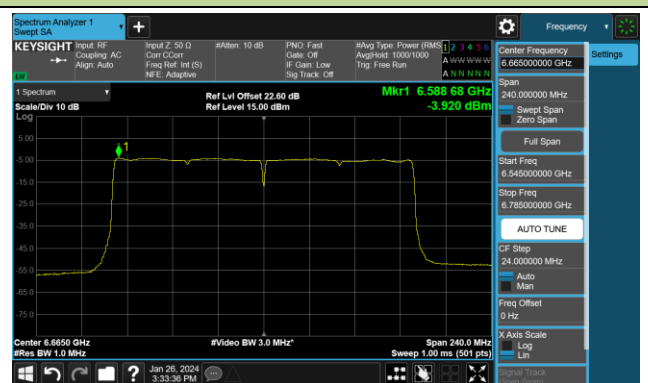

802.11ax-HE80 Power Spectral Density- Ant 3 (N_{ss} = 4)

Channel 215 (7025MHz)

802.11ax-HE160 Power Spectral Density- Ant 3 (Nss = 4)

Channel 15 (6025MHz)

Channel 47 (6185MHz)

Channel 79 (6345MHz)

Channel 111 (6505MHz)

Channel 143 (6665MHz)

Channel 175 (6825MHz)

Channel 207 (6985MHz)

802.11be-EHT20 Power Spectral Density- Ant 3 (Nss = 4)

Channel 1 (5955MHz)

Channel 49 (6195MHz)

Channel 93 (6415MHz)

Channel 97 (6435MHz)