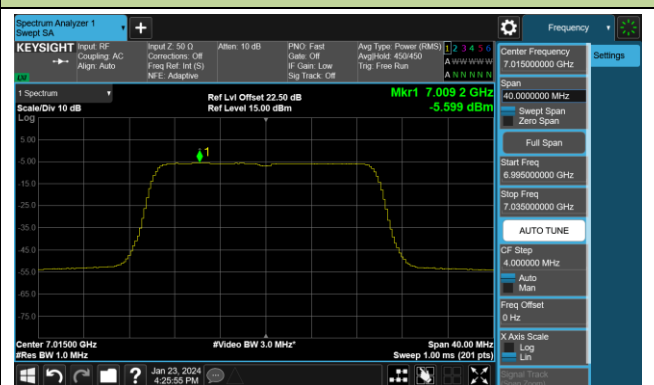

Channel 153 (6715MHz)

802.11ax-HE20 Power Spectral Density- Ant 3 (Nss = 4)

Channel 181 (6855MHz)

Channel 185 (6875MHz)

Channel 189 (6895MHz)

Channel 213 (7015MHz)

Channel 229 (7095MHz)

802.11ax-HE40 Power Spectral Density- Ant 3 (Nss = 4)

Channel 3 (5965MHz)

Channel 51 (6205MHz)

Channel 91 (6405MHz)

Channel 99 (6445MHz)

Channel 107 (6485MHz)

Channel 115 (6525MHz)

Channel 123 (6565MHz)

Channel 147 (6685MHz)