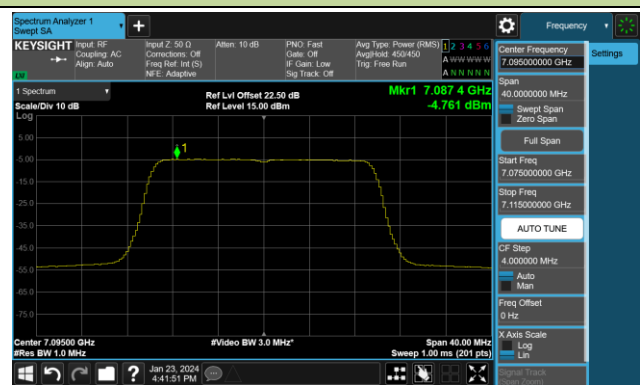

Channel 153 (6715MHz)

802.11ax-HE20 Power Spectral Density- Ant 3 (Nss = 4)

Channel 181 (6855MHz)

Channel 185 (6875MHz)

Channel 189 (6895MHz)

Channel 213 (7015MHz)

Channel 229 (7095MHz)

802.11ax-HE40 Power Spectral Density- Ant 3 (Nss = 4)