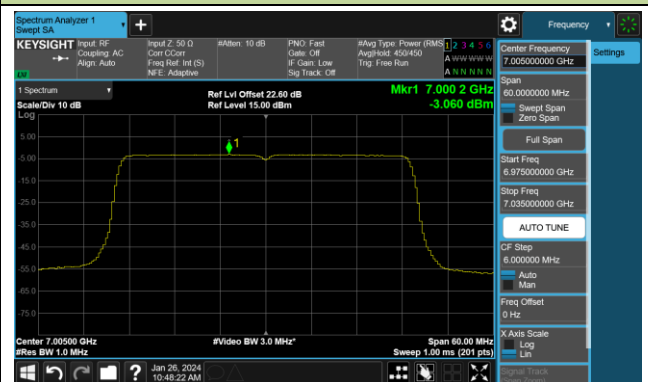

802.11ax-HE40 Power Spectral Density- Ant 3 (Nss = 4)

Channel 179 (6845MHz)

Channel 187 (6885MHz)

Channel 195 (6925MHz)

Channel 211 (7005MHz)

Channel 227 (7085MHz)

802.11ax-HE80 Power Spectral Density- Ant 3 (Nss = 4)