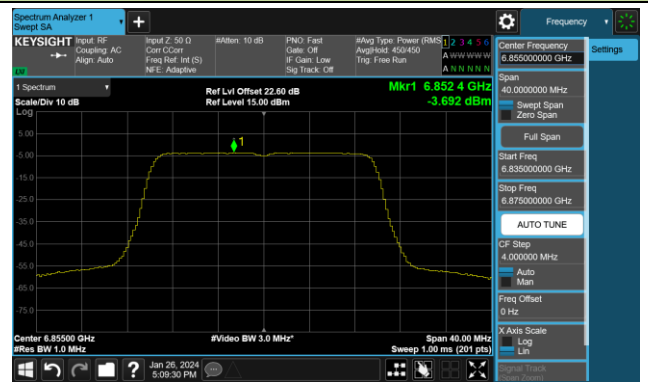

Channel 143 (6665MHz)

Channel 175 (6825MHz)

Channel 207 (6985MHz)

802.11be-EHT20 Power Spectral Density- Ant 3 (Nss = 4)

Channel 1 (5955MHz)

Channel 49 (6195MHz)

Channel 93 (6415MHz)

Channel 97 (6435MHz)

Channel 105 (6475MHz)

Channel 113 (6515MHz)

Channel 117 (6535MHz)

Channel 153 (6715MHz)

802.11be-EHT20 Power Spectral Density- Ant 3 (Nss = 4)

Channel 181 (6855MHz)

Channel 185 (6875MHz)

Channel 189 (6895MHz)

Channel 213 (7015MHz)

Channel 229 (7095MHz)

802.11be-EHT40 Power Spectral Density- Ant 3 (Nss = 4)

Channel 3 (5965MHz)

Channel 51 (6205MHz)

Channel 91 (6405MHz)

Channel 99 (6445MHz)

Channel 107 (6485MHz)