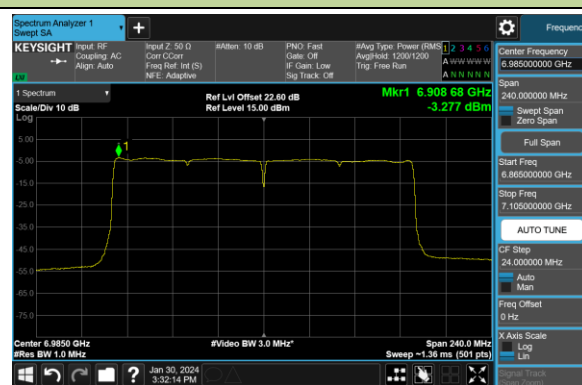

Channel 199 (6945MHz)

802.11be-EHT160 Power Spectral Density- Ant 2 (Nss = 4)

Channel 15 (6025MHz)

Channel 47 (6185MHz)

Channel 79 (6345MHz)

Channel 111 (6505MHz)

Channel 143 (6665MHz)

Channel 175 (6825MHz)

Channel 207 (6985MHz)

802.11be-EHT320 Power Spectral Density- Ant 2 (Nss = 4)

Channel 31 (6105MHz)

Channel 63 (6265MHz)

Channel 95 (6425MHz)

Channel 127 (6585MHz)

Channel 159 (6745MHz)

Channel 191 (6905MHz)