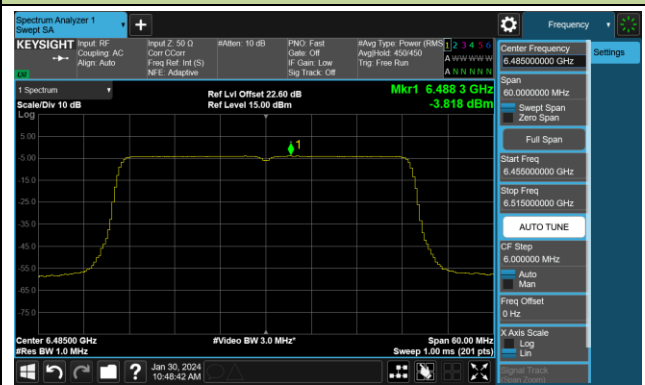

Channel 105 (6475MHz)

Channel 113 (6515MHz)

Channel 117 (6535MHz)

Channel 153 (6715MHz)

802.11be-EHT20 Power Spectral Density- Ant 3 (Nss = 4)

Channel 181 (6855MHz)

Channel 185 (6875MHz)

Channel 189 (6895MHz)

Channel 213 (7015MHz)

Channel 229 (7095MHz)

802.11be-EHT40 Power Spectral Density- Ant 3 (Nss = 4)

Channel 3 (5965MHz)

Channel 51 (6205MHz)

Channel 91 (6405MHz)

Channel 99 (6445MHz)

Channel 107 (6485MHz)

Channel 115 (6525MHz)

Channel 123 (6565MHz)

Channel 147 (6685MHz)