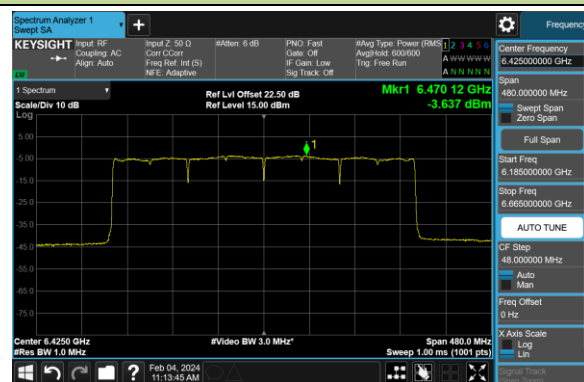

Channel 207 (6985MHz)

802.11be-EHT320 Power Spectral Density- Ant 2 (Nss = 4)

Channel 31 (6105MHz)

Channel 63 (6265MHz)

Channel 95 (6425MHz)

Channel 127 (6585MHz)

Channel 159 (6745MHz)

Channel 191 (6905MHz)

802.11ax-HE20 Power Spectral Density- Ant 3 (Nss = 4)

Channel 1 (5955MHz)

Channel 49 (6195MHz)

Channel 93 (6415MHz)

Channel 97 (6435MHz)

Channel 105 (6475MHz)

Channel 113 (6515MHz)

Channel 117 (6535MHz)