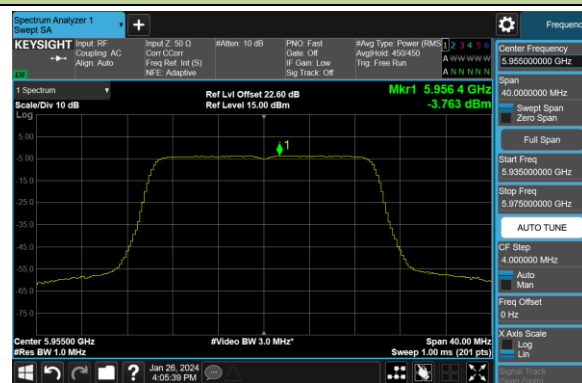

802.11ax-HE80 Power Spectral Density- Ant 3 (N_{ss} = 4)

Channel 215 (7025MHz)

802.11ax-HE160 Power Spectral Density- Ant 3 (Nss = 4)

Channel 15 (6025MHz)

Channel 47 (6185MHz)

Channel 79 (6345MHz)

Channel 111 (6505MHz)

Channel 143 (6665MHz)

Channel 175 (6825MHz)

Channel 207 (6985MHz)

802.11be-EHT20 Power Spectral Density- Ant 3 (Nss = 4)

Channel 1 (5955MHz)

Channel 49 (6195MHz)

Channel 93 (6415MHz)

Channel 97 (6435MHz)

Channel 105 (6475MHz)

Channel 113 (6515MHz)

Channel 117 (6535MHz)

Channel 153 (6715MHz)

802.11be-EHT20 Power Spectral Density- Ant 3 (Nss = 4)

Channel 181 (6855MHz)

Channel 185 (6875MHz)

Channel 189 (6895MHz)