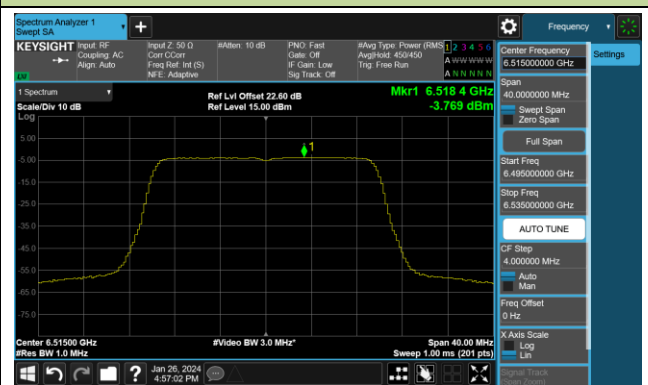

802.11ax-HE80 Power Spectral Density- Ant 3 (N_{ss} = 4)

Channel 215 (7025MHz)

802.11ax-HE160 Power Spectral Density- Ant 3 (Nss = 4)

Channel 15 (6025MHz)

Channel 47 (6185MHz)

Channel 79 (6345MHz)

Channel 111 (6505MHz)

Channel 143 (6665MHz)

Channel 175 (6825MHz)

Channel 207 (6985MHz)

802.11be-EHT20 Power Spectral Density- Ant 3 (Nss = 4)

Channel 1 (5955MHz)

Channel 49 (6195MHz)

Channel 93 (6415MHz)

Channel 97 (6435MHz)

Channel 105 (6475MHz)

Channel 113 (6515MHz)

Channel 117 (6535MHz)

Channel 153 (6715MHz)

802.11be-EHT20 Power Spectral Density- Ant 3 (Nss = 4)

Channel 181 (6855MHz)

Channel 185 (6875MHz)

Channel 189 (6895MHz)