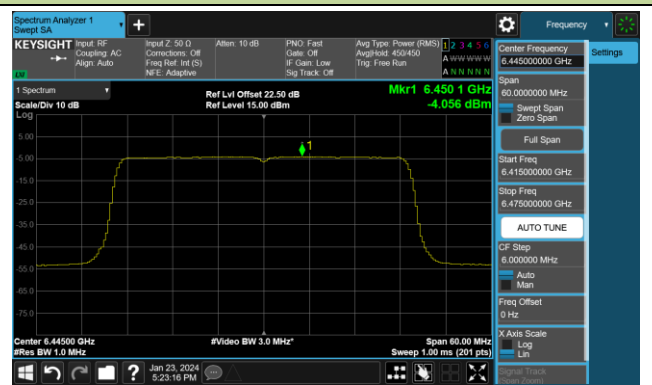

Channel 3 (5965MHz)

Channel 51 (6205MHz)

Channel 91 (6405MHz)

Channel 99 (6445MHz)

Channel 107 (6485MHz)

Channel 115 (6525MHz)

Channel 123 (6565MHz)

Channel 147 (6685MHz)

802.11ax-HE40 Power Spectral Density- Ant 3 (Nss = 4)

Channel 179 (6845MHz)

Channel 187 (6885MHz)

Channel 195 (6925MHz)

Channel 211 (7005MHz)

Channel 227 (7085MHz)

802.11ax-HE80 Power Spectral Density- Ant 3 (Nss = 4)