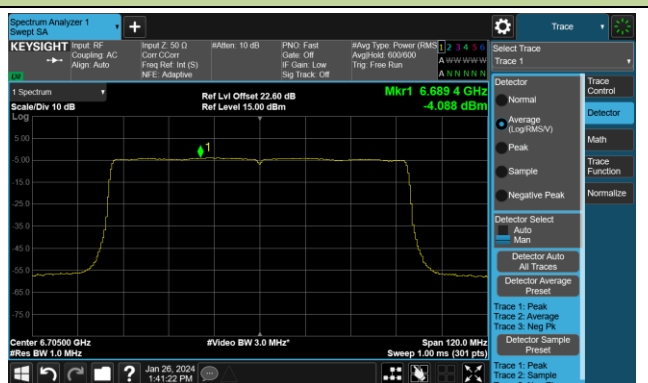

Channel 7 (5985MHz)

Channel 55 (6225MHz)

Channel 87 (6385MHz)

Channel 103 (6465MHz)

Channel 119 (6545MHz)

Channel 151 (6705MHz)

Channel 183 (6865MHz)

Channel 199 (6945MHz)

802.11ax-HE80 Power Spectral Density- Ant 3 (N_{ss} = 4)

Channel 215 (7025MHz)

802.11ax-HE160 Power Spectral Density- Ant 3 (Nss = 4)

Channel 15 (6025MHz)

Channel 47 (6185MHz)

Channel 79 (6345MHz)

Channel 111 (6505MHz)