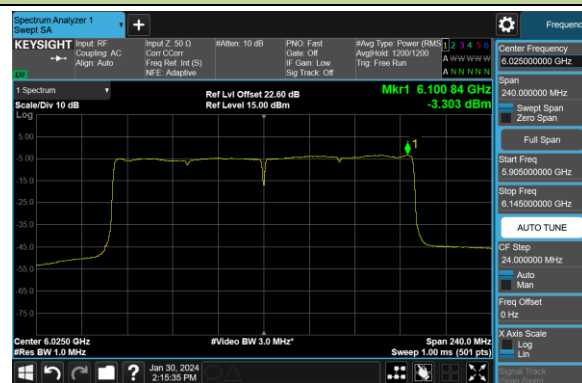

802.11be-EHT80 Power Spectral Density- Ant 2 (Nss = 4)

Channel 7 (5985MHz)

Channel 55 (6225MHz)

Channel 87 (6385MHz)

Channel 103 (6465MHz)

Channel 119 (6545MHz)

Channel 151 (6705MHz)

Channel 183 (6865MHz)

Channel 199 (6945MHz)

802.11be-EHT160 Power Spectral Density- Ant 2 (Nss = 4)

Channel 15 (6025MHz)

Channel 47 (6185MHz)

Channel 79 (6345MHz)

Channel 111 (6505MHz)

Channel 143 (6665MHz)

Channel 175 (6825MHz)