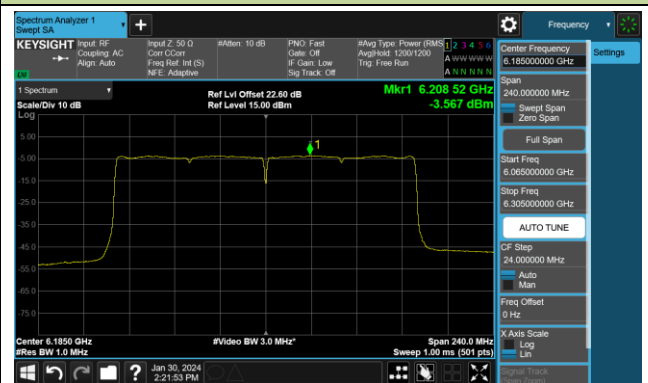

Channel 199 (6945MHz)

802.11be-EHT160 Power Spectral Density- Ant 2 (Nss = 4)

Channel 15 (6025MHz)

Channel 47 (6185MHz)

Channel 79 (6345MHz)

Channel 111 (6505MHz)

Channel 143 (6665MHz)

Channel 175 (6825MHz)

Channel 207 (6985MHz)

802.11be-EHT320 Power Spectral Density- Ant 2 (Nss = 4)

Channel 31 (6105MHz)

Channel 63 (6265MHz)

Channel 95 (6425MHz)

Channel 127 (6585MHz)

Channel 159 (6745MHz)

Channel 191 (6905MHz)