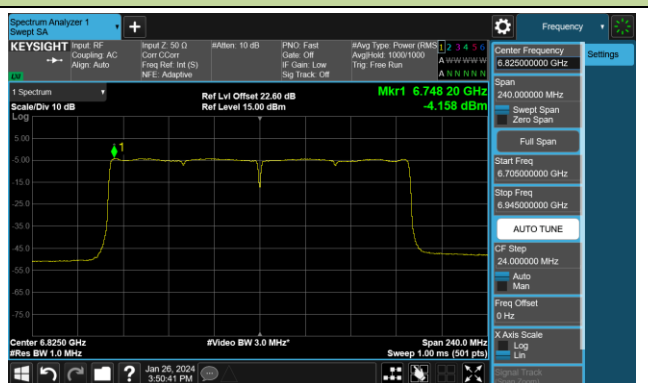

802.11ax-HE80 Power Spectral Density- Ant 3 (N_{ss} = 4)

Channel 215 (7025MHz)

802.11ax-HE160 Power Spectral Density- Ant 3 (Nss = 4)

Channel 15 (6025MHz)

Channel 47 (6185MHz)

Channel 79 (6345MHz)

Channel 111 (6505MHz)

Channel 143 (6665MHz)

Channel 175 (6825MHz)

Channel 207 (6985MHz)

802.11be-EHT20 Power Spectral Density- Ant 3 (Nss = 4)

Channel 1 (5955MHz)

Channel 49 (6195MHz)

Channel 93 (6415MHz)

Channel 97 (6435MHz)