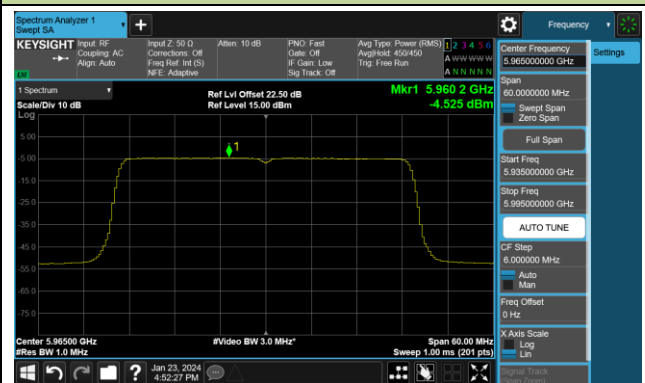

802.11ax-HE40 Power Spectral Density- Ant 3 (Nss = 4)

Channel 3 (5965MHz)