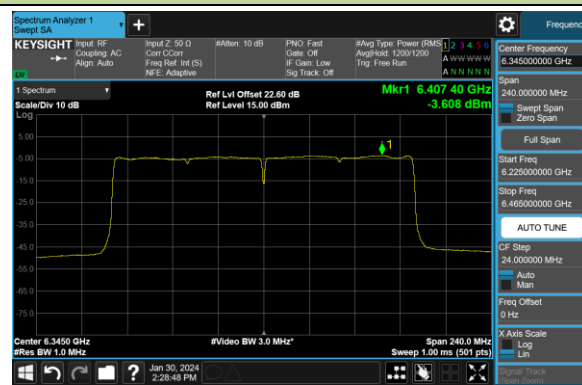

Channel 199 (6945MHz)

802.11be-EHT160 Power Spectral Density- Ant 2 (Nss = 4)

Channel 15 (6025MHz)

Channel 47 (6185MHz)

Channel 79 (6345MHz)

Channel 111 (6505MHz)

Channel 143 (6665MHz)

Channel 175 (6825MHz)

Channel 207 (6985MHz)

802.11be-EHT320 Power Spectral Density- Ant 2 (Nss = 4)

Channel 31 (6105MHz)

Channel 63 (6265MHz)

Channel 95 (6425MHz)

Channel 127 (6585MHz)

Channel 159 (6745MHz)

Channel 191 (6905MHz)