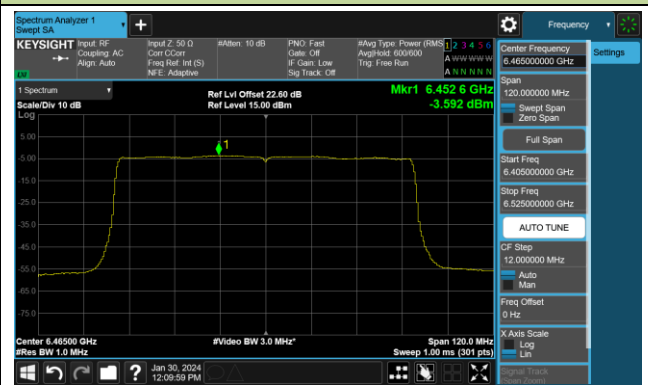

802.11be-EHT80 Power Spectral Density- Ant 2 (Nss = 4)

Channel 7 (5985MHz)

Channel 55 (6225MHz)

Channel 87 (6385MHz)

Channel 103 (6465MHz)

Channel 119 (6545MHz)

Channel 151 (6705MHz)

Channel 183 (6865MHz)

Channel 199 (6945MHz)

802.11be-EHT160 Power Spectral Density- Ant 2 (Nss = 4)

Channel 15 (6025MHz)

Channel 47 (6185MHz)

Channel 79 (6345MHz)

Channel 111 (6505MHz)

Channel 143 (6665MHz)

Channel 175 (6825MHz)