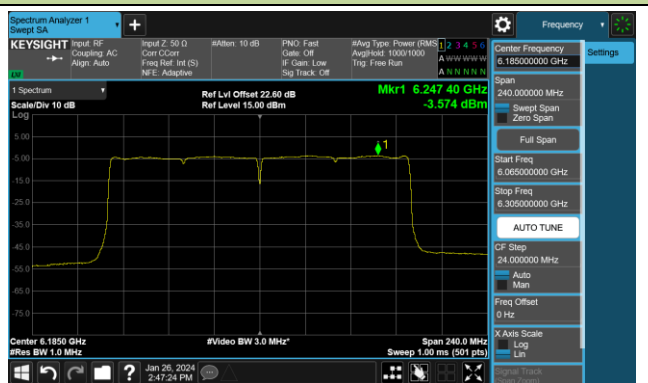

802.11ax-HE80 Power Spectral Density- Ant 3 (N_{ss} = 4)

Channel 215 (7025MHz)

802.11ax-HE160 Power Spectral Density- Ant 3 (Nss = 4)

Channel 15 (6025MHz)

Channel 47 (6185MHz)

Channel 79 (6345MHz)

Channel 111 (6505MHz)

Channel 143 (6665MHz)

Channel 175 (6825MHz)

Channel 207 (6985MHz)

802.11be-EHT20 Power Spectral Density- Ant 3 (Nss = 4)

Channel 1 (5955MHz)

Channel 49 (6195MHz)

Channel 93 (6415MHz)

Channel 97 (6435MHz)