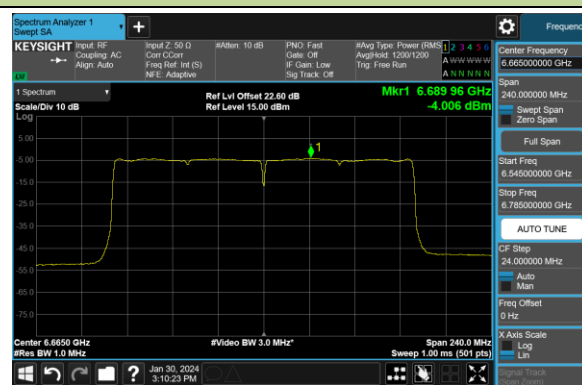

Channel 199 (6945MHz)

802.11be-EHT160 Power Spectral Density- Ant 2 (Nss = 4)

Channel 15 (6025MHz)

Channel 47 (6185MHz)

Channel 79 (6345MHz)

Channel 111 (6505MHz)

Channel 143 (6665MHz)

Channel 175 (6825MHz)

Channel 207 (6985MHz)

802.11be-EHT320 Power Spectral Density- Ant 2 (Nss = 4)

Channel 31 (6105MHz)

Channel 63 (6265MHz)

Channel 95 (6425MHz)

Channel 127 (6585MHz)

Channel 159 (6745MHz)

Channel 191 (6905MHz)