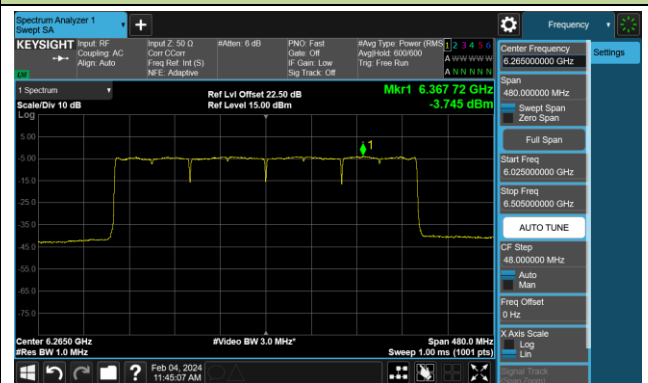

Channel 207 (6985MHz)

802.11be-EHT320 Power Spectral Density- Ant 2 (Nss = 4)

Channel 31 (6105MHz)

Channel 63 (6265MHz)

Channel 95 (6425MHz)

Channel 127 (6585MHz)

Channel 159 (6745MHz)

Channel 191 (6905MHz)

802.11ax-HE20 Power Spectral Density- Ant 3 (Nss = 4)

Channel 1 (5955MHz)

Channel 49 (6195MHz)

Channel 93 (6415MHz)

Channel 97 (6435MHz)

Channel 105 (6475MHz)

Channel 113 (6515MHz)

Channel 117 (6535MHz)