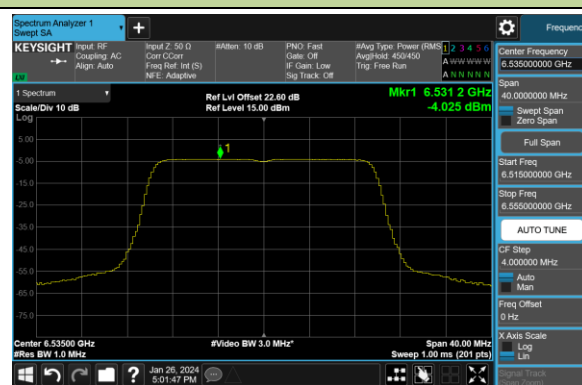

802.11ax-HE80 Power Spectral Density- Ant 3 (N_{ss} = 4)

Channel 215 (7025MHz)

802.11ax-HE160 Power Spectral Density- Ant 3 (Nss = 4)

Channel 15 (6025MHz)

Channel 47 (6185MHz)

Channel 79 (6345MHz)

Channel 111 (6505MHz)

Channel 143 (6665MHz)

Channel 175 (6825MHz)

Channel 207 (6985MHz)

802.11be-EHT20 Power Spectral Density- Ant 3 (Nss = 4)

Channel 1 (5955MHz)

Channel 49 (6195MHz)

Channel 93 (6415MHz)

Channel 97 (6435MHz)

Channel 105 (6475MHz)

Channel 113 (6515MHz)

Channel 117 (6535MHz)

Channel 153 (6715MHz)

802.11be-EHT20 Power Spectral Density- Ant 3 (Nss = 4)

Channel 181 (6855MHz)

Channel 185 (6875MHz)

Channel 189 (6895MHz)