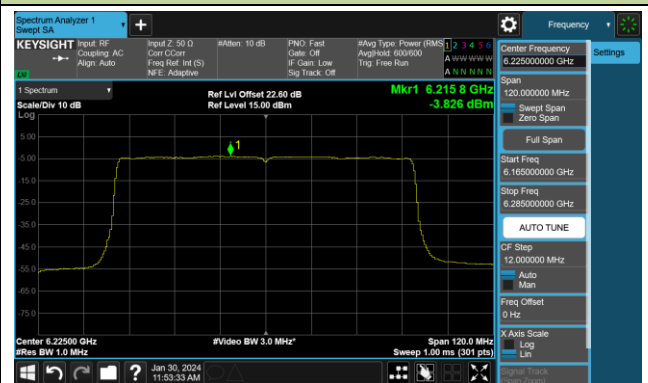

802.11be-EHT80 Power Spectral Density- Ant 2 (Nss = 4)

Channel 7 (5985MHz)

Channel 55 (6225MHz)

Channel 87 (6385MHz)

Channel 103 (6465MHz)

Channel 119 (6545MHz)

Channel 151 (6705MHz)

Channel 183 (6865MHz)

Channel 199 (6945MHz)

802.11be-EHT160 Power Spectral Density- Ant 2 (Nss = 4)

Channel 15 (6025MHz)

Channel 47 (6185MHz)

Channel 79 (6345MHz)

Channel 111 (6505MHz)

Channel 143 (6665MHz)

Channel 175 (6825MHz)