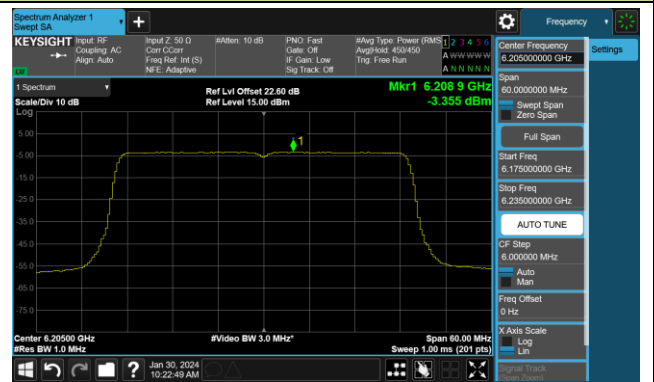

Channel 105 (6475MHz)

Channel 113 (6515MHz)

Channel 117 (6535MHz)

Channel 153 (6715MHz)

802.11be-EHT20 Power Spectral Density- Ant 3 (Nss = 4)

Channel 181 (6855MHz)

Channel 185 (6875MHz)

Channel 189 (6895MHz)

Channel 213 (7015MHz)

Channel 229 (7095MHz)

802.11be-EHT40 Power Spectral Density- Ant 3 (Nss = 4)

Channel 3 (5965MHz)

Channel 51 (6205MHz)

Channel 91 (6405MHz)

Channel 99 (6445MHz)

Channel 107 (6485MHz)

Channel 115 (6525MHz)

Channel 123 (6565MHz)

Channel 147 (6685MHz)