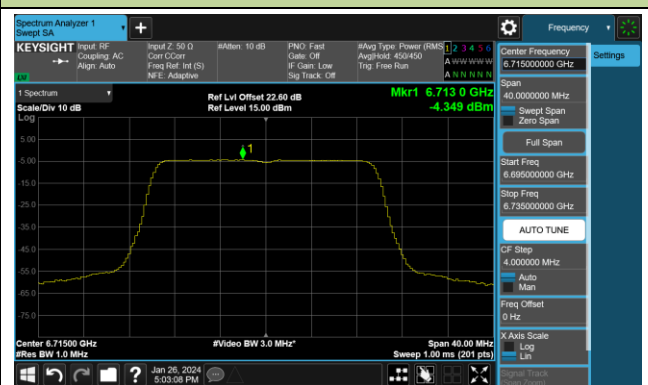

Channel 143 (6665MHz)

Channel 175 (6825MHz)

Channel 207 (6985MHz)

802.11be-EHT20 Power Spectral Density- Ant 3 (Nss = 4)

Channel 1 (5955MHz)

Channel 49 (6195MHz)

Channel 93 (6415MHz)

Channel 97 (6435MHz)

Channel 105 (6475MHz)

Channel 113 (6515MHz)

Channel 117 (6535MHz)

Channel 153 (6715MHz)

802.11be-EHT20 Power Spectral Density- Ant 3 (Nss = 4)

Channel 181 (6855MHz)

Channel 185 (6875MHz)

Channel 189 (6895MHz)

Channel 213 (7015MHz)

Channel 229 (7095MHz)

802.11be-EHT40 Power Spectral Density- Ant 3 (Nss = 4)

Channel 3 (5965MHz)

Channel 51 (6205MHz)

Channel 91 (6405MHz)

Channel 99 (6445MHz)

Channel 107 (6485MHz)