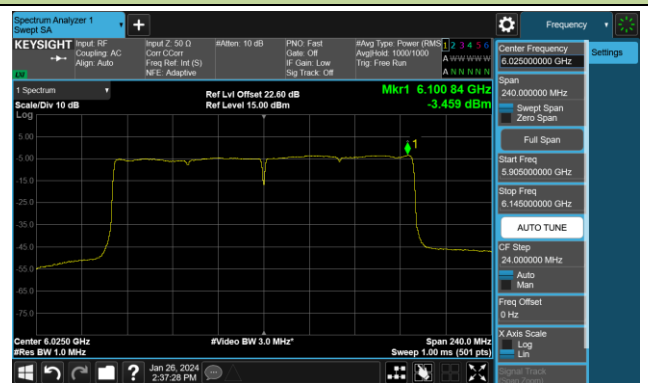

Channel 7 (5985MHz)

Channel 55 (6225MHz)

Channel 87 (6385MHz)

Channel 103 (6465MHz)

Channel 119 (6545MHz)

Channel 151 (6705MHz)

Channel 183 (6865MHz)

Channel 199 (6945MHz)

802.11ax-HE80 Power Spectral Density- Ant 3 (N_{ss} = 4)

Channel 215 (7025MHz)

802.11ax-HE160 Power Spectral Density- Ant 3 (Nss = 4)

Channel 15 (6025MHz)

Channel 47 (6185MHz)

Channel 79 (6345MHz)

Channel 111 (6505MHz)