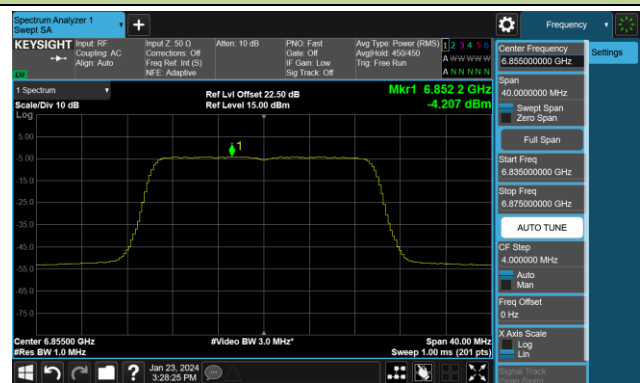

802.11ax-HE20 Power Spectral Density- Ant 3 (Nss = 4)

Channel 1 (5955MHz)

Channel 49 (6195MHz)

Channel 93 (6415MHz)

Channel 97 (6435MHz)

Channel 105 (6475MHz)

Channel 113 (6515MHz)

Channel 117 (6535MHz)

Channel 153 (6715MHz)

802.11ax-HE20 Power Spectral Density- Ant 3 (Nss = 4)

Channel 181 (6855MHz)

Channel 185 (6875MHz)

Channel 189 (6895MHz)

Channel 213 (7015MHz)

Channel 229 (7095MHz)

802.11ax-HE40 Power Spectral Density- Ant 3 (Nss = 4)