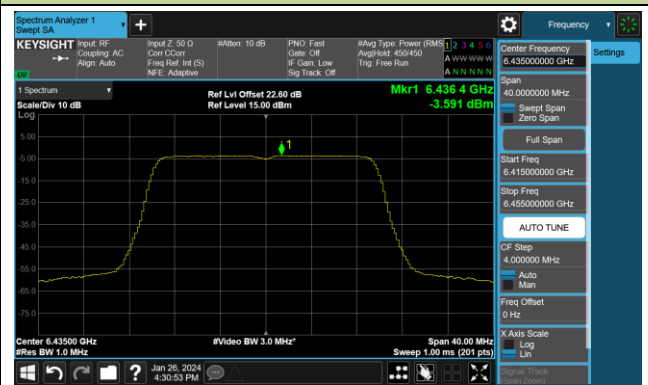

802.11ax-HE80 Power Spectral Density- Ant 3 (N_{ss} = 4)

Channel 215 (7025MHz)

802.11ax-HE160 Power Spectral Density- Ant 3 (Nss = 4)

Channel 15 (6025MHz)

Channel 47 (6185MHz)

Channel 79 (6345MHz)

Channel 111 (6505MHz)

Channel 143 (6665MHz)

Channel 175 (6825MHz)

Channel 207 (6985MHz)

802.11be-EHT20 Power Spectral Density- Ant 3 (Nss = 4)

Channel 1 (5955MHz)

Channel 49 (6195MHz)

Channel 93 (6415MHz)

Channel 97 (6435MHz)

Channel 105 (6475MHz)

Channel 113 (6515MHz)

Channel 117 (6535MHz)

Channel 153 (6715MHz)

802.11be-EHT20 Power Spectral Density- Ant 3 (Nss = 4)

Channel 181 (6855MHz)

Channel 185 (6875MHz)

Channel 189 (6895MHz)