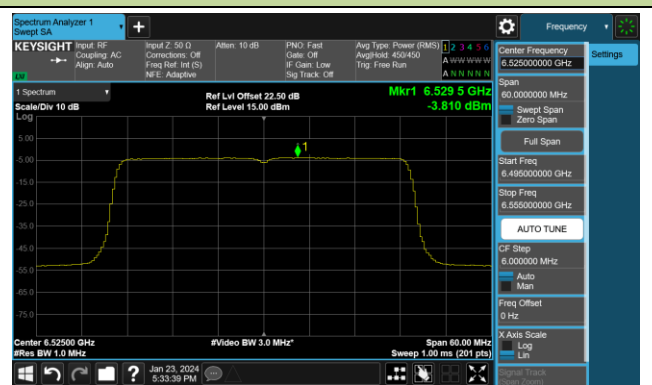

Channel 3 (5965MHz)

Channel 51 (6205MHz)

Channel 91 (6405MHz)

Channel 99 (6445MHz)

Channel 107 (6485MHz)

Channel 115 (6525MHz)

Channel 123 (6565MHz)

Channel 147 (6685MHz)

802.11ax-HE40 Power Spectral Density- Ant 3 (Nss = 4)

Channel 179 (6845MHz)

Channel 187 (6885MHz)

Channel 195 (6925MHz)

Channel 211 (7005MHz)

Channel 227 (7085MHz)

802.11ax-HE80 Power Spectral Density- Ant 3 (Nss = 4)