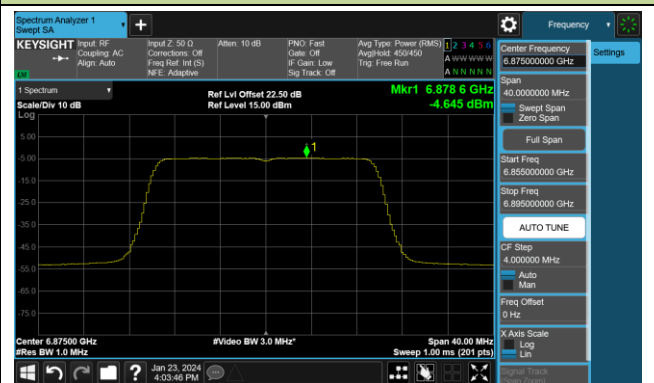

Channel 153 (6715MHz)

802.11ax-HE20 Power Spectral Density- Ant 3 (Nss = 4)

Channel 181 (6855MHz)

Channel 185 (6875MHz)

Channel 189 (6895MHz)

Channel 213 (7015MHz)

Channel 229 (7095MHz)

802.11ax-HE40 Power Spectral Density- Ant 3 (Nss = 4)