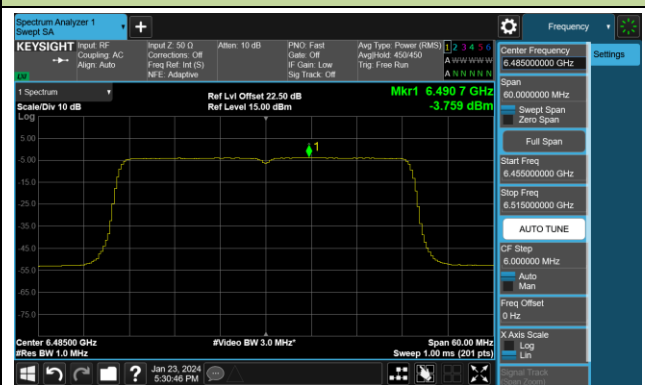

Channel 3 (5965MHz)

Channel 51 (6205MHz)

Channel 91 (6405MHz)

Channel 99 (6445MHz)

Channel 107 (6485MHz)

Channel 115 (6525MHz)

Channel 123 (6565MHz)

Channel 147 (6685MHz)

802.11ax-HE40 Power Spectral Density- Ant 3 (Nss = 4)

Channel 179 (6845MHz)

Channel 187 (6885MHz)

Channel 195 (6925MHz)

Channel 211 (7005MHz)

Channel 227 (7085MHz)

802.11ax-HE80 Power Spectral Density- Ant 3 (Nss = 4)