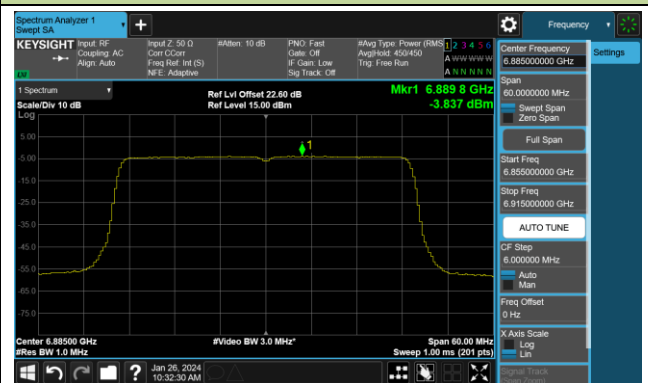

Channel 3 (5965MHz)

Channel 51 (6205MHz)

Channel 91 (6405MHz)

Channel 99 (6445MHz)

Channel 107 (6485MHz)

Channel 115 (6525MHz)

Channel 123 (6565MHz)

Channel 147 (6685MHz)

802.11ax-HE40 Power Spectral Density- Ant 3 (Nss = 4)

Channel 179 (6845MHz)

Channel 187 (6885MHz)

Channel 195 (6925MHz)

Channel 211 (7005MHz)

Channel 227 (7085MHz)

802.11ax-HE80 Power Spectral Density- Ant 3 (Nss = 4)