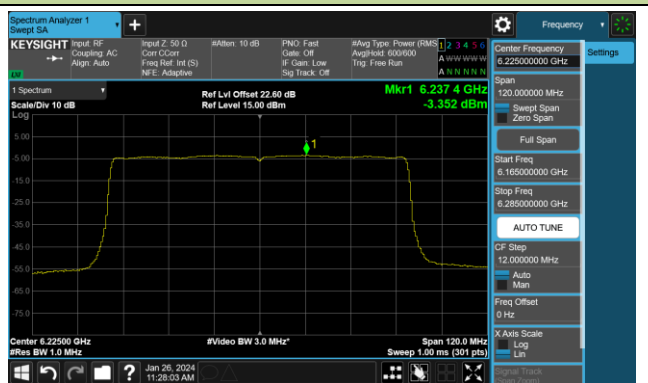

Channel 55 (6225MHz)