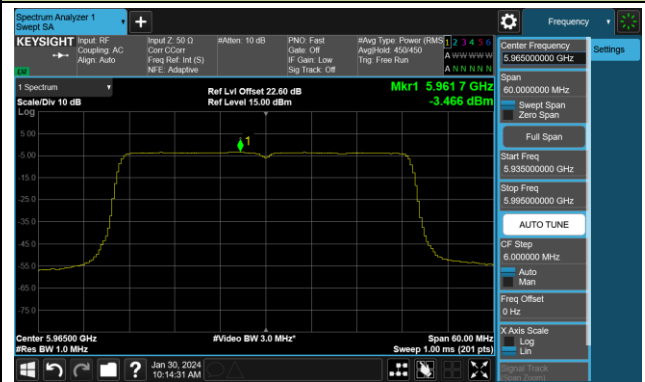

Channel 105 (6475MHz)

Channel 113 (6515MHz)

Channel 117 (6535MHz)

Channel 153 (6715MHz)

802.11be-EHT20 Power Spectral Density- Ant 3 (Nss = 4)

Channel 181 (6855MHz)

Channel 185 (6875MHz)

Channel 189 (6895MHz)

Channel 213 (7015MHz)

Channel 229 (7095MHz)

802.11be-EHT40 Power Spectral Density- Ant 3 (Nss = 4)

Channel 3 (5965MHz)

Channel 51 (6205MHz)

Channel 91 (6405MHz)

Channel 99 (6445MHz)

Channel 107 (6485MHz)

Channel 115 (6525MHz)

Channel 123 (6565MHz)

Channel 147 (6685MHz)