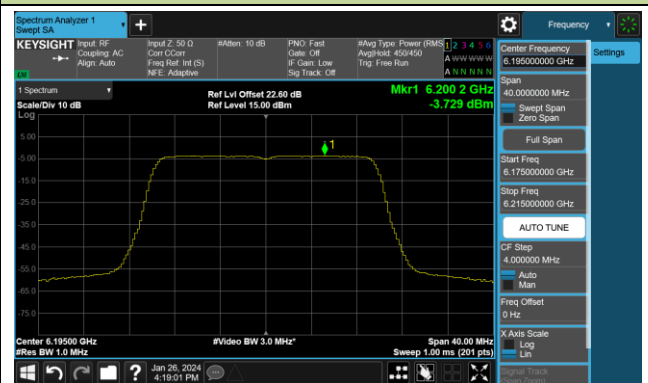

802.11ax-HE80 Power Spectral Density- Ant 3 (N_{ss} = 4)

Channel 215 (7025MHz)

802.11ax-HE160 Power Spectral Density- Ant 3 (Nss = 4)

Channel 15 (6025MHz)

Channel 47 (6185MHz)

Channel 79 (6345MHz)

Channel 111 (6505MHz)

Channel 143 (6665MHz)

Channel 175 (6825MHz)

Channel 207 (6985MHz)

802.11be-EHT20 Power Spectral Density- Ant 3 (Nss = 4)

Channel 1 (5955MHz)

Channel 49 (6195MHz)

Channel 93 (6415MHz)

Channel 97 (6435MHz)

Channel 105 (6475MHz)

Channel 113 (6515MHz)

Channel 117 (6535MHz)

Channel 153 (6715MHz)

802.11be-EHT20 Power Spectral Density- Ant 3 (Nss = 4)

Channel 181 (6855MHz)

Channel 185 (6875MHz)

Channel 189 (6895MHz)