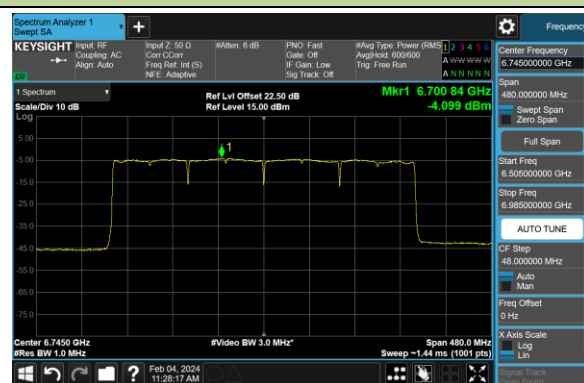

Channel 207 (6985MHz)

802.11be-EHT320 Power Spectral Density- Ant 2 (Nss = 4)

Channel 31 (6105MHz)

Channel 63 (6265MHz)

Channel 95 (6425MHz)

Channel 127 (6585MHz)

Channel 159 (6745MHz)

Channel 191 (6905MHz)

802.11ax-HE20 Power Spectral Density- Ant 3 (Nss = 4)

Channel 1 (5955MHz)

Channel 49 (6195MHz)

Channel 93 (6415MHz)

Channel 97 (6435MHz)

Channel 105 (6475MHz)

Channel 113 (6515MHz)

Channel 117 (6535MHz)