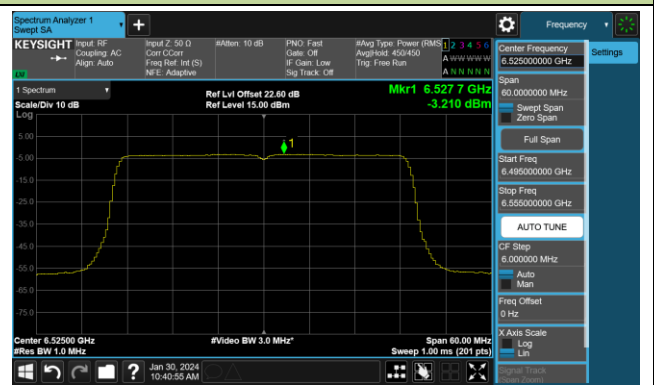

Channel 105 (6475MHz)

Channel 113 (6515MHz)

Channel 117 (6535MHz)

Channel 153 (6715MHz)

802.11be-EHT20 Power Spectral Density- Ant 3 (Nss = 4)

Channel 181 (6855MHz)

Channel 185 (6875MHz)

Channel 189 (6895MHz)

Channel 213 (7015MHz)

Channel 229 (7095MHz)

802.11be-EHT40 Power Spectral Density- Ant 3 (Nss = 4)

Channel 3 (5965MHz)

Channel 51 (6205MHz)

Channel 91 (6405MHz)

Channel 99 (6445MHz)

Channel 107 (6485MHz)

Channel 115 (6525MHz)

Channel 123 (6565MHz)

Channel 147 (6685MHz)