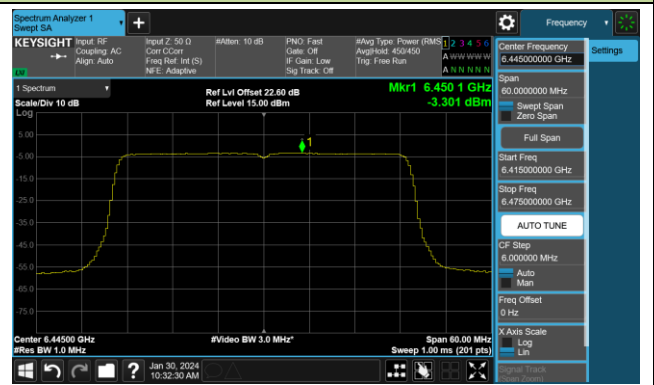

Channel 105 (6475MHz)

Channel 113 (6515MHz)

Channel 117 (6535MHz)

Channel 153 (6715MHz)

802.11be-EHT20 Power Spectral Density- Ant 3 (Nss = 4)

Channel 181 (6855MHz)

Channel 185 (6875MHz)

Channel 189 (6895MHz)

Channel 213 (7015MHz)

Channel 229 (7095MHz)

802.11be-EHT40 Power Spectral Density- Ant 3 (Nss = 4)

Channel 3 (5965MHz)

Channel 51 (6205MHz)

Channel 91 (6405MHz)

Channel 99 (6445MHz)

Channel 107 (6485MHz)

Channel 115 (6525MHz)

Channel 123 (6565MHz)

Channel 147 (6685MHz)