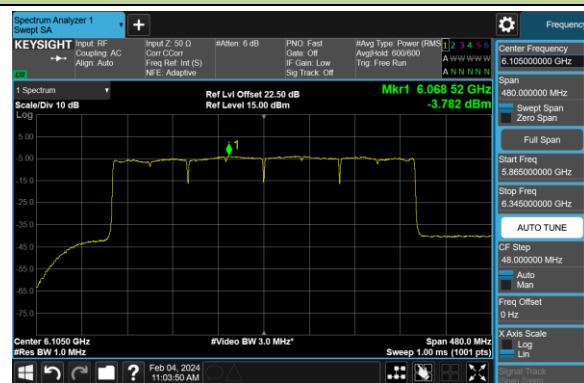

Channel 199 (6945MHz)

802.11be-EHT160 Power Spectral Density- Ant 2 (Nss = 4)

Channel 15 (6025MHz)

Channel 47 (6185MHz)

Channel 79 (6345MHz)

Channel 111 (6505MHz)

Channel 143 (6665MHz)

Channel 175 (6825MHz)

Channel 207 (6985MHz)

802.11be-EHT320 Power Spectral Density- Ant 2 (Nss = 4)

Channel 31 (6105MHz)

Channel 63 (6265MHz)

Channel 95 (6425MHz)

Channel 127 (6585MHz)

Channel 159 (6745MHz)

Channel 191 (6905MHz)