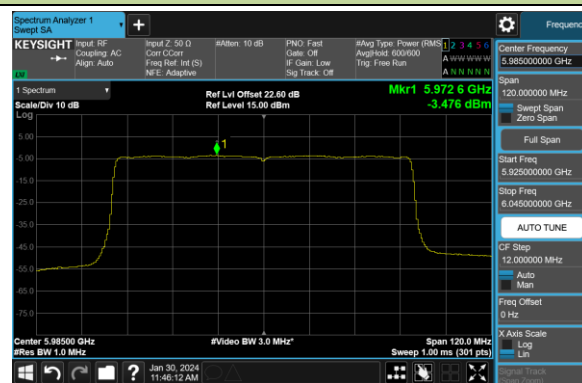

802.11be-EHT80 Power Spectral Density- Ant 2 (Nss = 4)

Channel 7 (5985MHz)

Channel 55 (6225MHz)

Channel 87 (6385MHz)

Channel 103 (6465MHz)

Channel 119 (6545MHz)

Channel 151 (6705MHz)

Channel 183 (6865MHz)

Channel 199 (6945MHz)

802.11be-EHT160 Power Spectral Density- Ant 2 (Nss = 4)

Channel 15 (6025MHz)

Channel 47 (6185MHz)

Channel 79 (6345MHz)

Channel 111 (6505MHz)

Channel 143 (6665MHz)

Channel 175 (6825MHz)