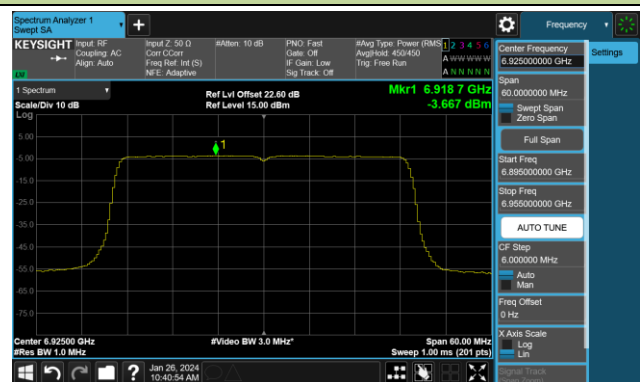

802.11ax-HE40 Power Spectral Density- Ant 3 (Nss = 4)

Channel 179 (6845MHz)

Channel 187 (6885MHz)

Channel 195 (6925MHz)

Channel 211 (7005MHz)

Channel 227 (7085MHz)

802.11ax-HE80 Power Spectral Density- Ant 3 (Nss = 4)