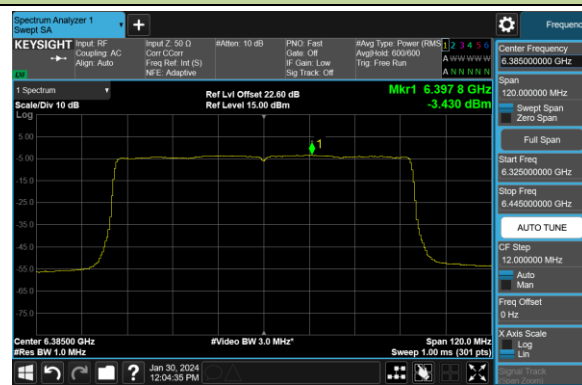

802.11be-EHT80 Power Spectral Density- Ant 2 (Nss = 4)

Channel 7 (5985MHz)

Channel 55 (6225MHz)

Channel 87 (6385MHz)

Channel 103 (6465MHz)

Channel 119 (6545MHz)

Channel 151 (6705MHz)

Channel 183 (6865MHz)

Channel 199 (6945MHz)

802.11be-EHT160 Power Spectral Density- Ant 2 (Nss = 4)

Channel 15 (6025MHz)

Channel 47 (6185MHz)

Channel 79 (6345MHz)

Channel 111 (6505MHz)

Channel 143 (6665MHz)

Channel 175 (6825MHz)