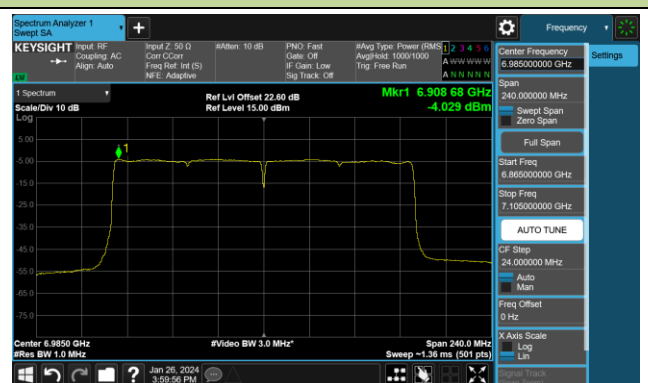

802.11ax-HE80 Power Spectral Density- Ant 3 (N_{ss} = 4)

Channel 215 (7025MHz)

802.11ax-HE160 Power Spectral Density- Ant 3 (Nss = 4)

Channel 15 (6025MHz)

Channel 47 (6185MHz)

Channel 79 (6345MHz)

Channel 111 (6505MHz)

Channel 143 (6665MHz)

Channel 175 (6825MHz)

Channel 207 (6985MHz)

802.11be-EHT20 Power Spectral Density- Ant 3 (Nss = 4)

Channel 1 (5955MHz)

Channel 49 (6195MHz)

Channel 93 (6415MHz)

Channel 97 (6435MHz)