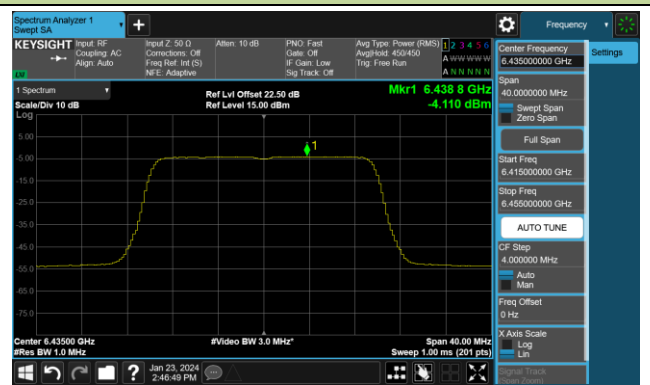

Channel 207 (6985MHz)

802.11be-EHT320 Power Spectral Density- Ant 2 (Nss = 4)

Channel 31 (6105MHz)

Channel 63 (6265MHz)

Channel 95 (6425MHz)

Channel 127 (6585MHz)

Channel 159 (6745MHz)

Channel 191 (6905MHz)

802.11ax-HE20 Power Spectral Density- Ant 3 (Nss = 4)

Channel 1 (5955MHz)

Channel 49 (6195MHz)

Channel 93 (6415MHz)

Channel 97 (6435MHz)

Channel 105 (6475MHz)

Channel 113 (6515MHz)

Channel 117 (6535MHz)

Channel 153 (6715MHz)

802.11ax-HE20 Power Spectral Density- Ant 3 (Nss = 4)

Channel 181 (6855MHz)

Channel 185 (6875MHz)

Channel 189 (6895MHz)

Channel 213 (7015MHz)

Channel 229 (7095MHz)

802.11ax-HE40 Power Spectral Density- Ant 3 (Nss = 4)