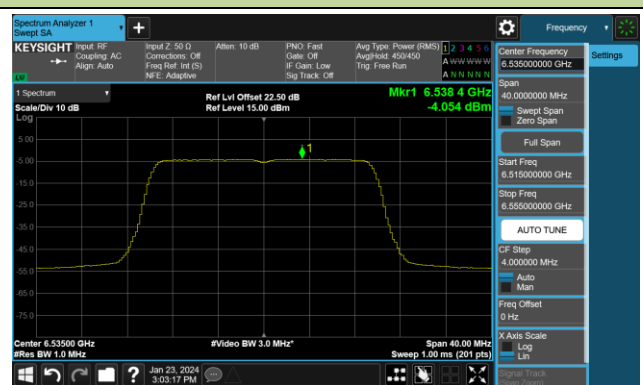

802.11ax-HE20 Power Spectral Density- Ant 3 (Nss = 4)

Channel 1 (5955MHz)

Channel 49 (6195MHz)

Channel 93 (6415MHz)

Channel 97 (6435MHz)

Channel 105 (6475MHz)

Channel 113 (6515MHz)

Channel 117 (6535MHz)

Channel 153 (6715MHz)

802.11ax-HE20 Power Spectral Density- Ant 3 (Nss = 4)

Channel 181 (6855MHz)

Channel 185 (6875MHz)

Channel 189 (6895MHz)

Channel 213 (7015MHz)

Channel 229 (7095MHz)

802.11ax-HE40 Power Spectral Density- Ant 3 (Nss = 4)