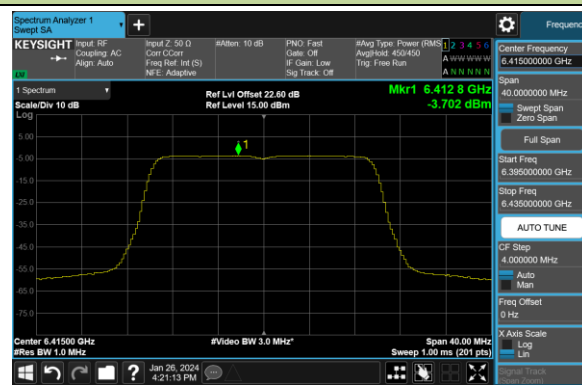

802.11ax-HE80 Power Spectral Density- Ant 3 (N_{ss} = 4)

Channel 215 (7025MHz)

802.11ax-HE160 Power Spectral Density- Ant 3 (Nss = 4)

Channel 15 (6025MHz)

Channel 47 (6185MHz)

Channel 79 (6345MHz)

Channel 111 (6505MHz)

Channel 143 (6665MHz)

Channel 175 (6825MHz)

Channel 207 (6985MHz)

802.11be-EHT20 Power Spectral Density- Ant 3 (Nss = 4)

Channel 1 (5955MHz)

Channel 49 (6195MHz)

Channel 93 (6415MHz)

Channel 97 (6435MHz)

Channel 105 (6475MHz)

Channel 113 (6515MHz)

Channel 117 (6535MHz)

Channel 153 (6715MHz)

802.11be-EHT20 Power Spectral Density- Ant 3 (Nss = 4)

Channel 181 (6855MHz)

Channel 185 (6875MHz)

Channel 189 (6895MHz)