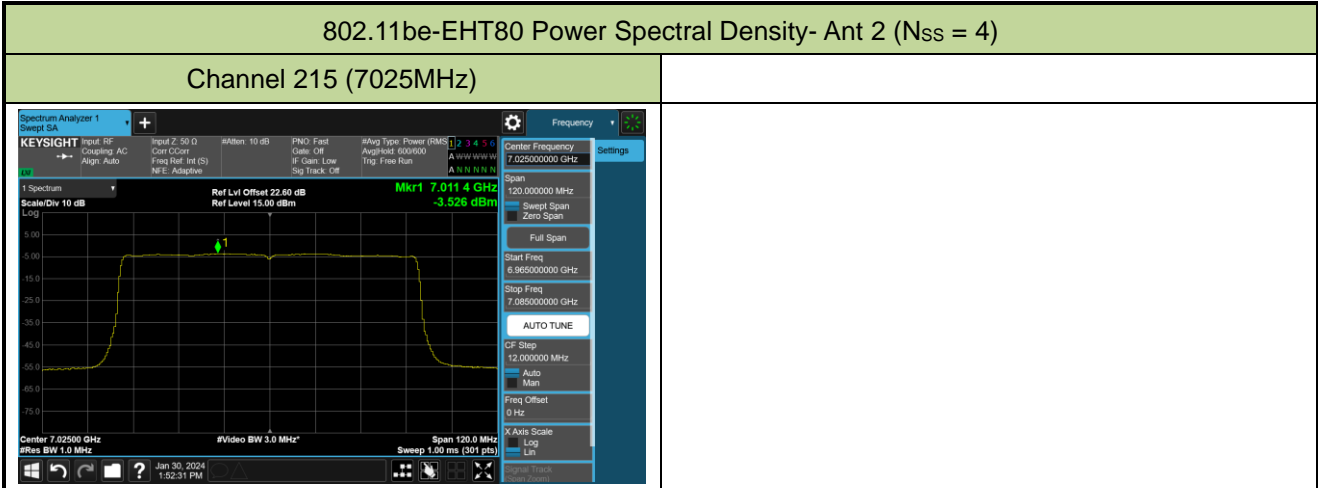

802.11be-EHT80 Power Spectral Density- Ant 2 (Nss = 4)

Channel 7 (5985MHz)

Channel 55 (6225MHz)

Channel 87 (6385MHz)

Channel 103 (6465MHz)

Channel 119 (6545MHz)

Channel 151 (6705MHz)

Channel 183 (6865MHz)

Channel 199 (6945MHz)

802.11be-EHT160 Power Spectral Density- Ant 2 (Nss = 4)

Channel 15 (6025MHz)

Channel 47 (6185MHz)

Channel 79 (6345MHz)

Channel 111 (6505MHz)

Channel 143 (6665MHz)

Channel 175 (6825MHz)