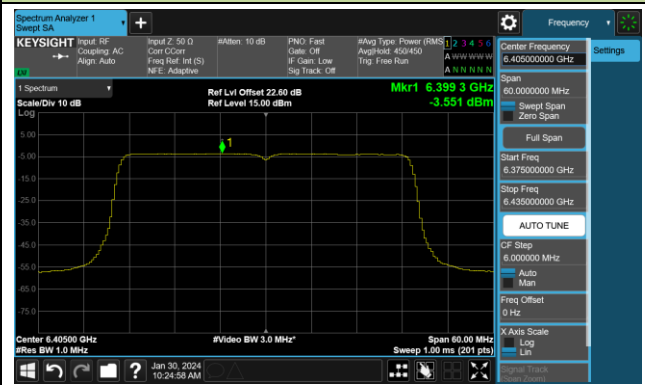

Channel 213 (7015MHz)

Channel 229 (7095MHz)

802.11be-EHT40 Power Spectral Density- Ant 3 (Nss = 4)

Channel 3 (5965MHz)

Channel 51 (6205MHz)

Channel 91 (6405MHz)

Channel 99 (6445MHz)

Channel 107 (6485MHz)

Channel 115 (6525MHz)

Channel 123 (6565MHz)

Channel 147 (6685MHz)