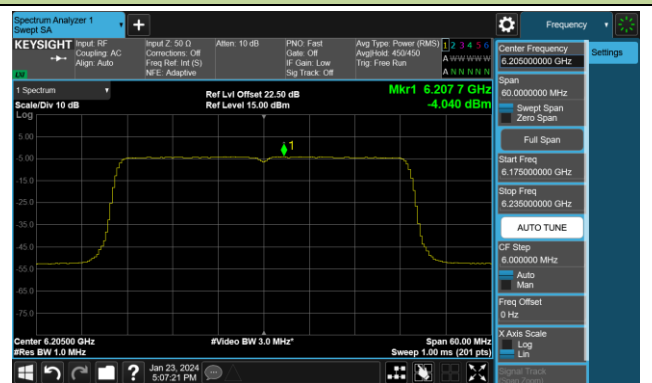

Channel 153 (6715MHz)

802.11ax-HE20 Power Spectral Density- Ant 3 (Nss = 4)

Channel 181 (6855MHz)

Channel 185 (6875MHz)

Channel 189 (6895MHz)

Channel 213 (7015MHz)

Channel 229 (7095MHz)

802.11ax-HE40 Power Spectral Density- Ant 3 (Nss = 4)

Channel 3 (5965MHz)

Channel 51 (6205MHz)

Channel 91 (6405MHz)

Channel 99 (6445MHz)

Channel 107 (6485MHz)

Channel 115 (6525MHz)

Channel 123 (6565MHz)

Channel 147 (6685MHz)