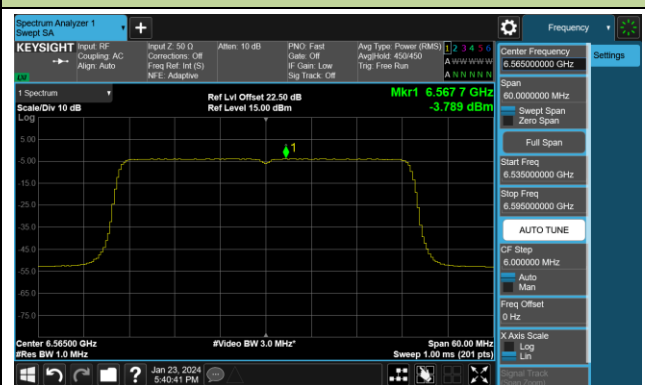

Channel 3 (5965MHz)

Channel 51 (6205MHz)

Channel 91 (6405MHz)

Channel 99 (6445MHz)

Channel 107 (6485MHz)

Channel 115 (6525MHz)

Channel 123 (6565MHz)

Channel 147 (6685MHz)

802.11ax-HE40 Power Spectral Density- Ant 3 (Nss = 4)

Channel 179 (6845MHz)

Channel 187 (6885MHz)

Channel 195 (6925MHz)

Channel 211 (7005MHz)

Channel 227 (7085MHz)

802.11ax-HE80 Power Spectral Density- Ant 3 (Nss = 4)