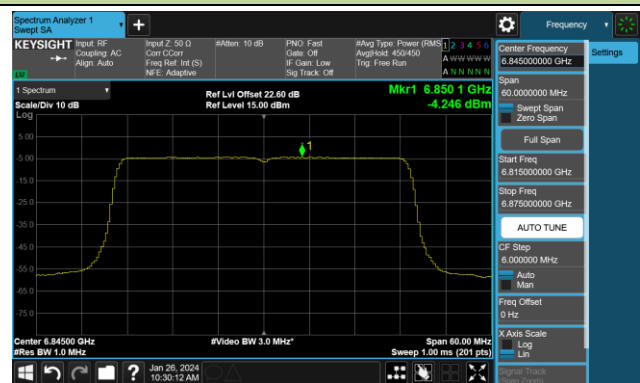

Channel 3 (5965MHz)

Channel 51 (6205MHz)

Channel 91 (6405MHz)

Channel 99 (6445MHz)

Channel 107 (6485MHz)

Channel 115 (6525MHz)

Channel 123 (6565MHz)

Channel 147 (6685MHz)

802.11ax-HE40 Power Spectral Density- Ant 3 (Nss = 4)

Channel 179 (6845MHz)

Channel 187 (6885MHz)

Channel 195 (6925MHz)

Channel 211 (7005MHz)

Channel 227 (7085MHz)

802.11ax-HE80 Power Spectral Density- Ant 3 (Nss = 4)