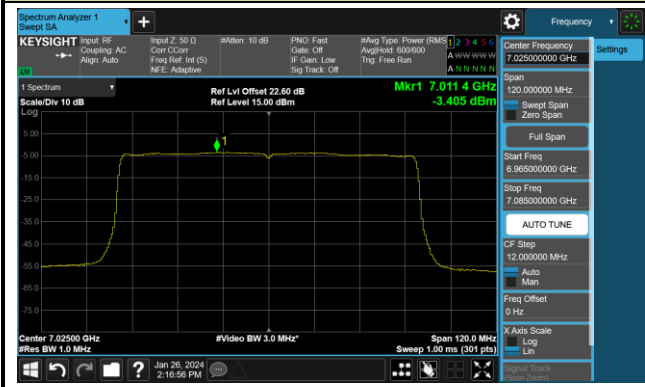

Channel 7 (5985MHz)

Channel 55 (6225MHz)

Channel 87 (6385MHz)

Channel 103 (6465MHz)

Channel 119 (6545MHz)

Channel 151 (6705MHz)

Channel 183 (6865MHz)

Channel 199 (6945MHz)

802.11ax-HE80 Power Spectral Density- Ant 3 (N_{ss} = 4)

Channel 215 (7025MHz)

802.11ax-HE160 Power Spectral Density- Ant 3 (Nss = 4)

Channel 15 (6025MHz)

Channel 47 (6185MHz)

Channel 79 (6345MHz)

Channel 111 (6505MHz)