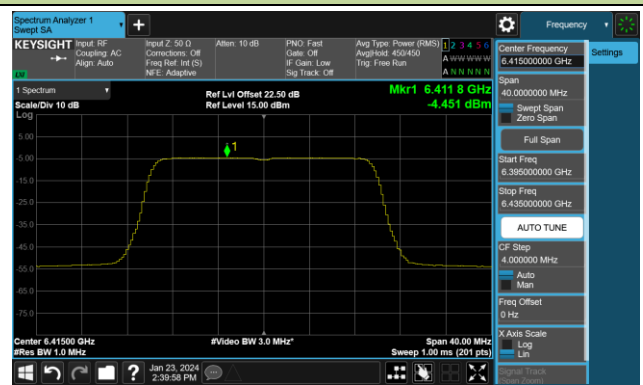

Channel 207 (6985MHz)

802.11be-EHT320 Power Spectral Density- Ant 2 (Nss = 4)

Channel 31 (6105MHz)

Channel 63 (6265MHz)

Channel 95 (6425MHz)

Channel 127 (6585MHz)

Channel 159 (6745MHz)

Channel 191 (6905MHz)

802.11ax-HE20 Power Spectral Density- Ant 3 (Nss = 4)

Channel 1 (5955MHz)

Channel 49 (6195MHz)

Channel 93 (6415MHz)

Channel 97 (6435MHz)

Channel 105 (6475MHz)

Channel 113 (6515MHz)

Channel 117 (6535MHz)

Channel 153 (6715MHz)

802.11ax-HE20 Power Spectral Density- Ant 3 (Nss = 4)

Channel 181 (6855MHz)

Channel 185 (6875MHz)

Channel 189 (6895MHz)

Channel 213 (7015MHz)

Channel 229 (7095MHz)

802.11ax-HE40 Power Spectral Density- Ant 3 (Nss = 4)