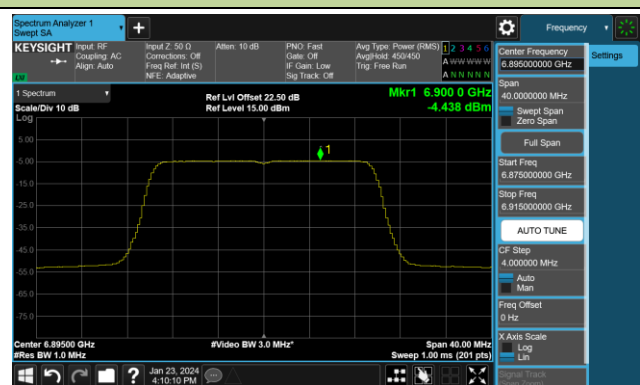

Channel 153 (6715MHz)

802.11ax-HE20 Power Spectral Density- Ant 3 (Nss = 4)

Channel 181 (6855MHz)

Channel 185 (6875MHz)

Channel 189 (6895MHz)

Channel 213 (7015MHz)

Channel 229 (7095MHz)

802.11ax-HE40 Power Spectral Density- Ant 3 (Nss = 4)

Channel 3 (5965MHz)

Channel 51 (6205MHz)

Channel 91 (6405MHz)

Channel 99 (6445MHz)

Channel 107 (6485MHz)

Channel 115 (6525MHz)

Channel 123 (6565MHz)

Channel 147 (6685MHz)