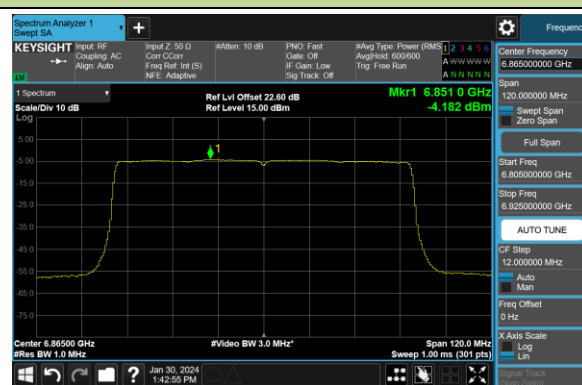

802.11be-EHT80 Power Spectral Density- Ant 2 (Nss = 4)

Channel 7 (5985MHz)

Channel 55 (6225MHz)

Channel 87 (6385MHz)

Channel 103 (6465MHz)

Channel 119 (6545MHz)

Channel 151 (6705MHz)

Channel 183 (6865MHz)

Channel 199 (6945MHz)

802.11be-EHT160 Power Spectral Density- Ant 2 (Nss = 4)

Channel 15 (6025MHz)

Channel 47 (6185MHz)

Channel 79 (6345MHz)

Channel 111 (6505MHz)

Channel 143 (6665MHz)

Channel 175 (6825MHz)