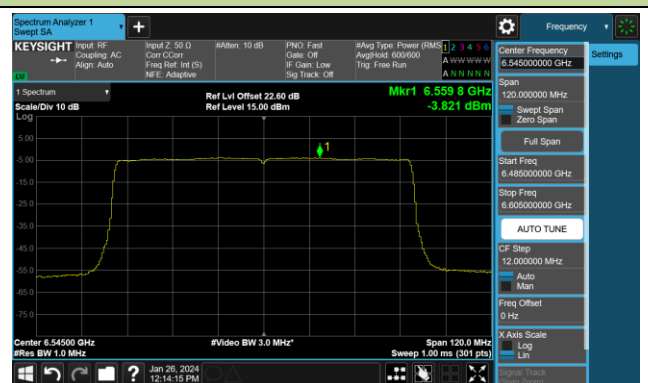

Channel 7 (5985MHz)

Channel 55 (6225MHz)

Channel 87 (6385MHz)

Channel 103 (6465MHz)

Channel 119 (6545MHz)

Channel 151 (6705MHz)

Channel 183 (6865MHz)

Channel 199 (6945MHz)

802.11ax-HE80 Power Spectral Density- Ant 3 (N_{ss} = 4)

Channel 215 (7025MHz)

802.11ax-HE160 Power Spectral Density- Ant 3 (Nss = 4)

Channel 15 (6025MHz)

Channel 47 (6185MHz)

Channel 79 (6345MHz)

Channel 111 (6505MHz)