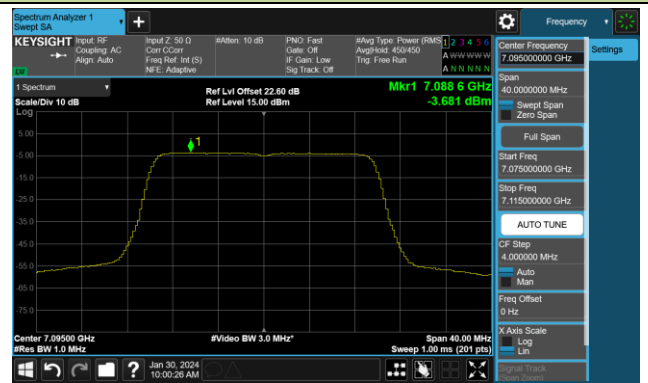

Channel 143 (6665MHz)

Channel 175 (6825MHz)

Channel 207 (6985MHz)

802.11be-EHT20 Power Spectral Density- Ant 3 (Nss = 4)

Channel 1 (5955MHz)

Channel 49 (6195MHz)

Channel 93 (6415MHz)

Channel 97 (6435MHz)

Channel 105 (6475MHz)

Channel 113 (6515MHz)

Channel 117 (6535MHz)

Channel 153 (6715MHz)

802.11be-EHT20 Power Spectral Density- Ant 3 (Nss = 4)

Channel 181 (6855MHz)

Channel 185 (6875MHz)

Channel 189 (6895MHz)

Channel 213 (7015MHz)

Channel 229 (7095MHz)

802.11be-EHT40 Power Spectral Density- Ant 3 (Nss = 4)

Channel 3 (5965MHz)

Channel 51 (6205MHz)

Channel 91 (6405MHz)

Channel 99 (6445MHz)

Channel 107 (6485MHz)