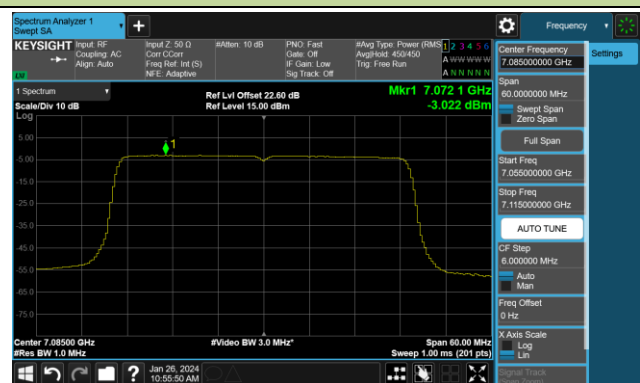

802.11ax-HE40 Power Spectral Density- Ant 3 (Nss = 4)

Channel 179 (6845MHz)

Channel 187 (6885MHz)

Channel 195 (6925MHz)

Channel 211 (7005MHz)

Channel 227 (7085MHz)

802.11ax-HE80 Power Spectral Density- Ant 3 (Nss = 4)