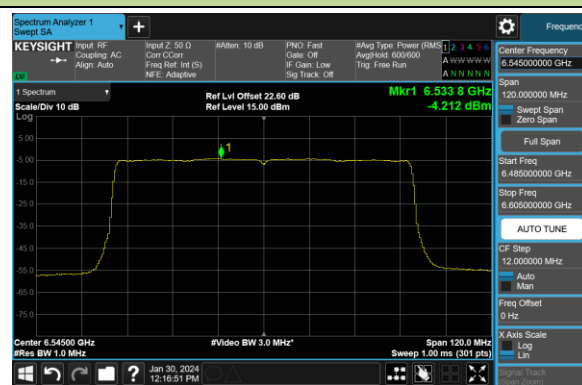

802.11be-EHT80 Power Spectral Density- Ant 2 (Nss = 4)

Channel 7 (5985MHz)

Channel 55 (6225MHz)

Channel 87 (6385MHz)

Channel 103 (6465MHz)

Channel 119 (6545MHz)

Channel 151 (6705MHz)

Channel 183 (6865MHz)

Channel 199 (6945MHz)

802.11be-EHT160 Power Spectral Density- Ant 2 (Nss = 4)

Channel 15 (6025MHz)

Channel 47 (6185MHz)

Channel 79 (6345MHz)

Channel 111 (6505MHz)

Channel 143 (6665MHz)

Channel 175 (6825MHz)