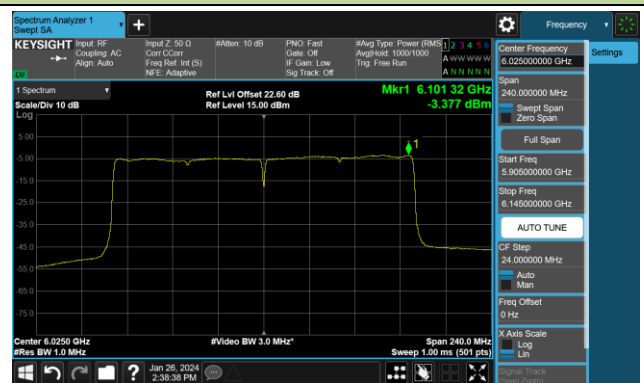

Channel 7 (5985MHz)

Channel 55 (6225MHz)

Channel 87 (6385MHz)

Channel 103 (6465MHz)

Channel 119 (6545MHz)

Channel 151 (6705MHz)

Channel 183 (6865MHz)

Channel 199 (6945MHz)

802.11ax-HE160 Power Spectral Density- Ant 2 (Nss = 4)

Channel 15 (6025MHz)

Channel 47 (6185MHz)

Channel 79 (6345MHz)

Channel 111 (6505MHz)

Channel 143 (6665MHz)

Channel 175 (6825MHz)

Channel 207 (6985MHz)