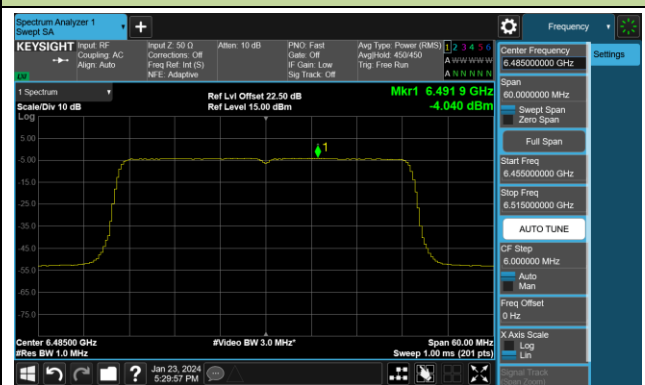

Channel 3 (5965MHz)

Channel 51 (6205MHz)

Channel 91 (6405MHz)

Channel 99 (6445MHz)

Channel 107 (6485MHz)

Channel 115 (6525MHz)

Channel 123 (6565MHz)

Channel 147 (6685MHz)

802.11ax-HE40 Power Spectral Density- Ant 2 (Nss = 4)

Channel 179 (6845MHz)

Channel 187 (6885MHz)

Channel 195 (6925MHz)

Channel 211 (7005MHz)

Channel 227 (7085MHz)

802.11ax-HE80 Power Spectral Density- Ant 2 (Nss = 4)