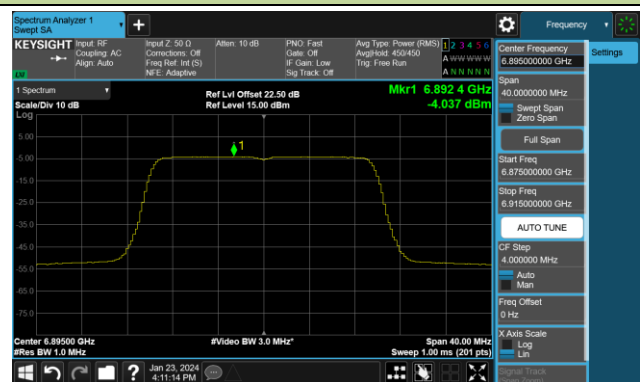

802.11ax-HE20 Power Spectral Density- Ant 2 (Nss = 4)

Channel 181 (6855MHz)

Channel 185 (6875MHz)

Channel 189 (6895MHz)

Channel 213 (7015MHz)

Channel 229 (7095MHz)

802.11ax-HE40 Power Spectral Density- Ant 2 (Nss = 4)

Channel 3 (5965MHz)

Channel 51 (6205MHz)

Channel 91 (6405MHz)

Channel 99 (6445MHz)

Channel 107 (6485MHz)

Channel 115 (6525MHz)

Channel 123 (6565MHz)

Channel 147 (6685MHz)