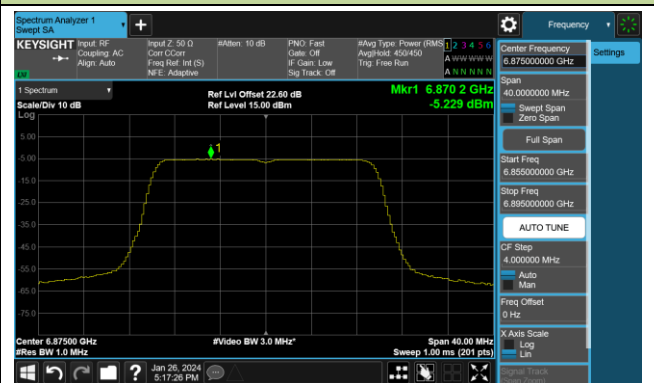

Channel 153 (6715MHz)

802.11be-EHT20 Power Spectral Density- Ant 2 (Nss = 4)

Channel 181 (6855MHz)

Channel 185 (6875MHz)

Channel 189 (6895MHz)

Channel 213 (7015MHz)

Channel 229 (7095MHz)

802.11be-EHT40 Power Spectral Density- Ant 2 (Nss = 4)

Channel 3 (5965MHz)

Channel 51 (6205MHz)

Channel 91 (6405MHz)

Channel 99 (6445MHz)

Channel 107 (6485MHz)

Channel 115 (6525MHz)

Channel 123 (6565MHz)

Channel 147 (6685MHz)