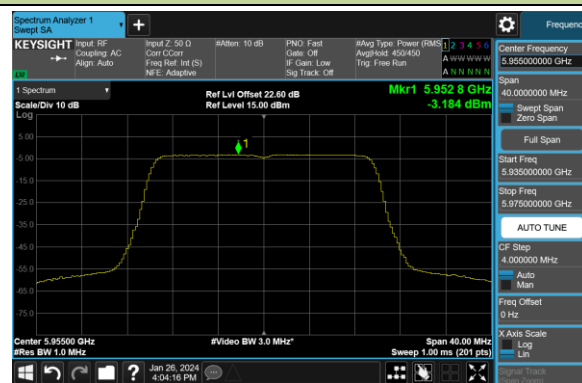

802.11ax-HE160 Power Spectral Density- Ant 2 (Nss = 4)

Channel 15 (6025MHz)

Channel 47 (6185MHz)

Channel 79 (6345MHz)

Channel 111 (6505MHz)

Channel 143 (6665MHz)

Channel 175 (6825MHz)

Channel 207 (6985MHz)

802.11be-EHT20 Power Spectral Density- Ant 2 (Nss = 4)

Channel 1 (5955MHz)

Channel 49 (6195MHz)

Channel 93 (6415MHz)

Channel 97 (6435MHz)

Channel 105 (6475MHz)

Channel 113 (6515MHz)

Channel 117 (6535MHz)