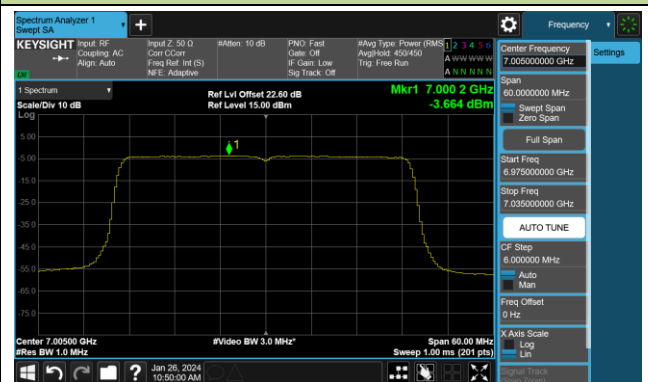

802.11ax-HE40 Power Spectral Density- Ant 2 (Nss = 4)

Channel 179 (6845MHz)

Channel 187 (6885MHz)

Channel 195 (6925MHz)

Channel 211 (7005MHz)

Channel 227 (7085MHz)

802.11ax-HE80 Power Spectral Density- Ant 2 (Nss = 4)