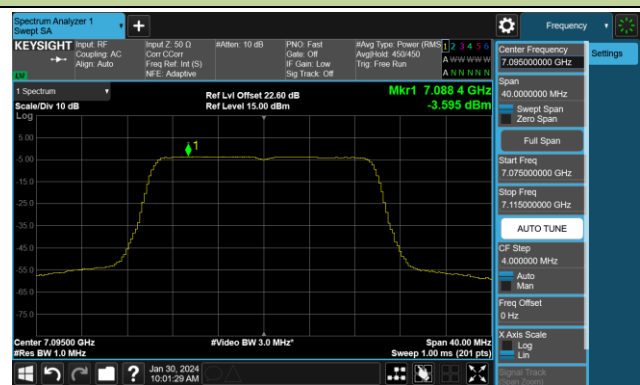

802.11be-EHT20 Power Spectral Density- Ant 2 (Nss = 4)

Channel 1 (5955MHz)

Channel 49 (6195MHz)

Channel 93 (6415MHz)

Channel 97 (6435MHz)

Channel 105 (6475MHz)

Channel 113 (6515MHz)

Channel 117 (6535MHz)

Channel 153 (6715MHz)

802.11be-EHT20 Power Spectral Density- Ant 2 (Nss = 4)

Channel 181 (6855MHz)

Channel 185 (6875MHz)

Channel 189 (6895MHz)

Channel 213 (7015MHz)

Channel 229 (7095MHz)

802.11be-EHT40 Power Spectral Density- Ant 2 (Nss = 4)

Channel 3 (5965MHz)

Channel 51 (6205MHz)

Channel 91 (6405MHz)

Channel 99 (6445MHz)

Channel 107 (6485MHz)

Channel 115 (6525MHz)

Channel 123 (6565MHz)

Channel 147 (6685MHz)