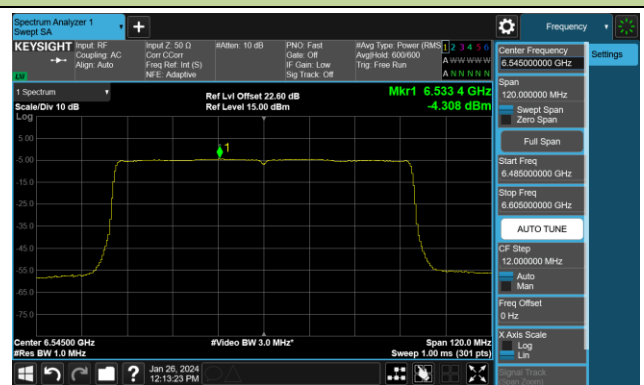

Channel 7 (5985MHz)

Channel 55 (6225MHz)

Channel 87 (6385MHz)

Channel 103 (6465MHz)

Channel 119 (6545MHz)

Channel 151 (6705MHz)

Channel 183 (6865MHz)

Channel 199 (6945MHz)

802.11ax-HE160 Power Spectral Density- Ant 2 (Nss = 4)

Channel 15 (6025MHz)

Channel 47 (6185MHz)

Channel 79 (6345MHz)

Channel 111 (6505MHz)

Channel 143 (6665MHz)

Channel 175 (6825MHz)

Channel 207 (6985MHz)