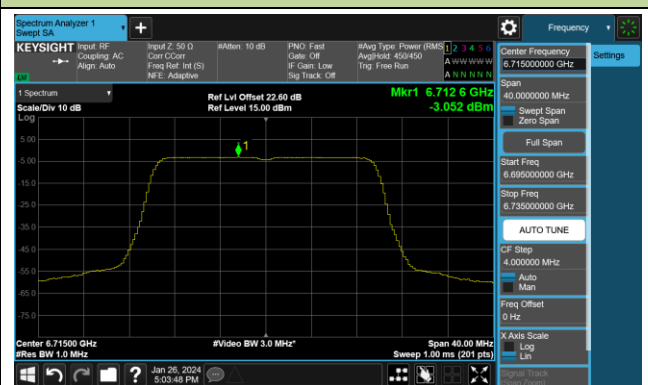

802.11be-EHT20 Power Spectral Density- Ant 2 (Nss = 4)

Channel 1 (5955MHz)

Channel 49 (6195MHz)

Channel 93 (6415MHz)

Channel 97 (6435MHz)

Channel 105 (6475MHz)

Channel 113 (6515MHz)

Channel 117 (6535MHz)

Channel 153 (6715MHz)

802.11be-EHT20 Power Spectral Density- Ant 2 (Nss = 4)

Channel 181 (6855MHz)

Channel 185 (6875MHz)

Channel 189 (6895MHz)

Channel 213 (7015MHz)

Channel 229 (7095MHz)

802.11be-EHT40 Power Spectral Density- Ant 2 (Nss = 4)