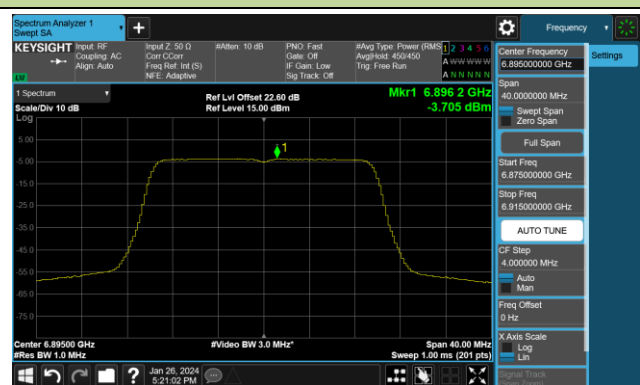

Channel 153 (6715MHz)

802.11be-EHT20 Power Spectral Density- Ant 2 (Nss = 4)

Channel 181 (6855MHz)

Channel 185 (6875MHz)

Channel 189 (6895MHz)

Channel 213 (7015MHz)

Channel 229 (7095MHz)

802.11be-EHT40 Power Spectral Density- Ant 2 (Nss = 4)

Channel 3 (5965MHz)

Channel 51 (6205MHz)

Channel 91 (6405MHz)

Channel 99 (6445MHz)

Channel 107 (6485MHz)

Channel 115 (6525MHz)

Channel 123 (6565MHz)

Channel 147 (6685MHz)