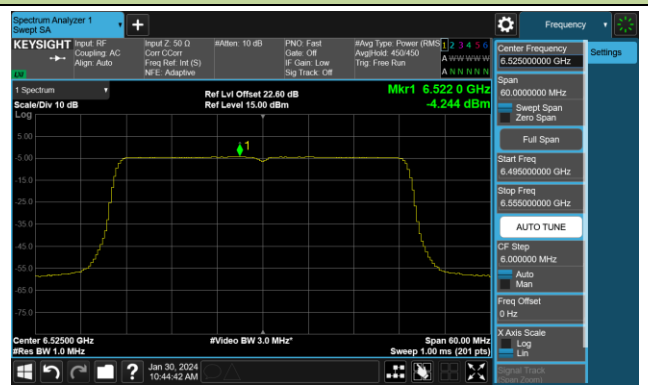

Channel 153 (6715MHz)

802.11be-EHT20 Power Spectral Density- Ant 2 (Nss = 4)

Channel 181 (6855MHz)

Channel 185 (6875MHz)

Channel 189 (6895MHz)

Channel 213 (7015MHz)

Channel 229 (7095MHz)

802.11be-EHT40 Power Spectral Density- Ant 2 (Nss = 4)

Channel 3 (5965MHz)

Channel 51 (6205MHz)

Channel 91 (6405MHz)

Channel 99 (6445MHz)

Channel 107 (6485MHz)

Channel 115 (6525MHz)

Channel 123 (6565MHz)

Channel 147 (6685MHz)

802.11be-EHT40 Power Spectral Density- Ant 2 (Nss = 4)

Channel 179 (6845MHz)

Channel 187 (6885MHz)

Channel 195 (6925MHz)

Channel 211 (7005MHz)

Channel 227 (7085MHz)