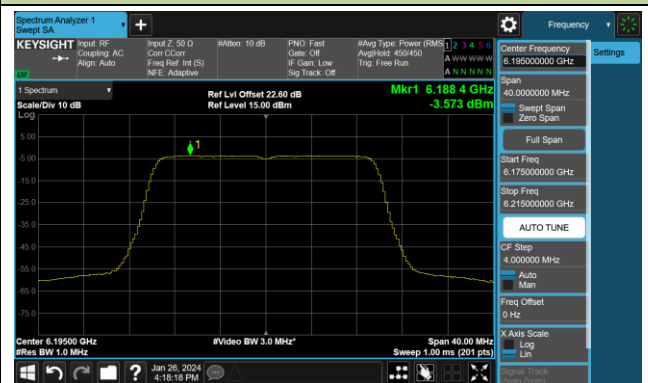

802.11ax-HE160 Power Spectral Density- Ant 2 (Nss = 4)

Channel 15 (6025MHz)

Channel 47 (6185MHz)

Channel 79 (6345MHz)

Channel 111 (6505MHz)

Channel 143 (6665MHz)

Channel 175 (6825MHz)

Channel 207 (6985MHz)

802.11be-EHT20 Power Spectral Density- Ant 2 (Nss = 4)

Channel 1 (5955MHz)

Channel 49 (6195MHz)

Channel 93 (6415MHz)

Channel 97 (6435MHz)

Channel 105 (6475MHz)

Channel 113 (6515MHz)

Channel 117 (6535MHz)