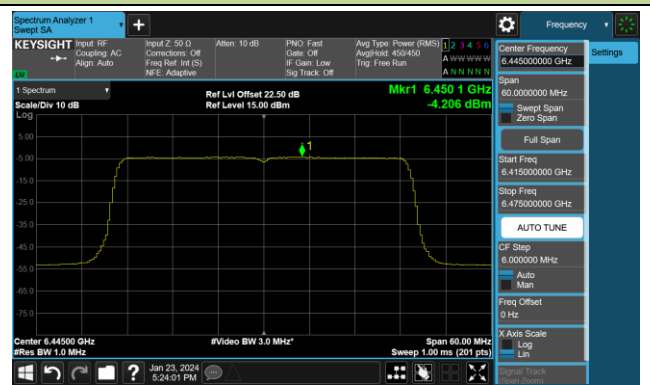

802.11ax-HE20 Power Spectral Density- Ant 2 (Nss = 4)

Channel 181 (6855MHz)

Channel 185 (6875MHz)

Channel 189 (6895MHz)

Channel 213 (7015MHz)

Channel 229 (7095MHz)

802.11ax-HE40 Power Spectral Density- Ant 2 (Nss = 4)

Channel 3 (5965MHz)

Channel 51 (6205MHz)

Channel 91 (6405MHz)

Channel 99 (6445MHz)

Channel 107 (6485MHz)

Channel 115 (6525MHz)

Channel 123 (6565MHz)

Channel 147 (6685MHz)

802.11ax-HE40 Power Spectral Density- Ant 2 (Nss = 4)

Channel 179 (6845MHz)

Channel 187 (6885MHz)

Channel 195 (6925MHz)

Channel 211 (7005MHz)

Channel 227 (7085MHz)

802.11ax-HE80 Power Spectral Density- Ant 2 (Nss = 4)