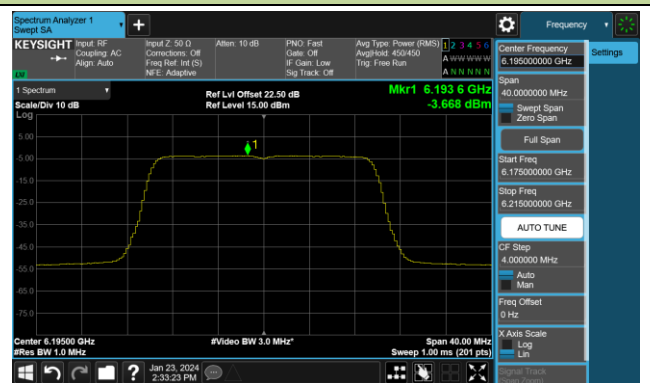

802.11be-EHT320 Power Spectral Density- Ant 1 (Nss = 4)

Channel 31 (6105MHz)

Channel 63 (6265MHz)

Channel 95 (6425MHz)

Channel 127 (6585MHz)

Channel 159 (6745MHz)

Channel 191 (6905MHz)

802.11ax-HE20 Power Spectral Density- Ant 2 (Nss = 4)

Channel 1 (5955MHz)

Channel 49 (6195MHz)

Channel 93 (6415MHz)

Channel 97 (6435MHz)

Channel 105 (6475MHz)

Channel 113 (6515MHz)

Channel 117 (6535MHz)

Channel 153 (6715MHz)