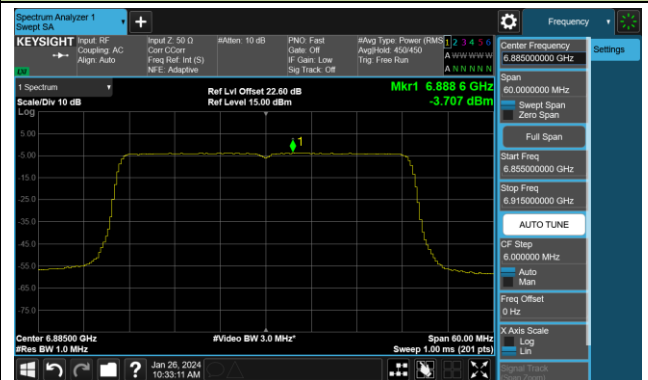

Channel 3 (5965MHz)

Channel 51 (6205MHz)

Channel 91 (6405MHz)

Channel 99 (6445MHz)

Channel 107 (6485MHz)

Channel 115 (6525MHz)

Channel 123 (6565MHz)

Channel 147 (6685MHz)

802.11ax-HE40 Power Spectral Density- Ant 2 (Nss = 4)

Channel 179 (6845MHz)

Channel 187 (6885MHz)

Channel 195 (6925MHz)

Channel 211 (7005MHz)

Channel 227 (7085MHz)

802.11ax-HE80 Power Spectral Density- Ant 2 (Nss = 4)