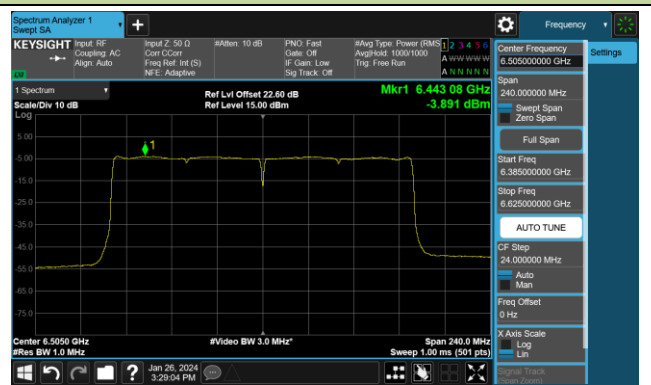

802.11ax-HE160 Power Spectral Density- Ant 2 (Nss = 4)

Channel 15 (6025MHz)

Channel 47 (6185MHz)

Channel 79 (6345MHz)

Channel 111 (6505MHz)

Channel 143 (6665MHz)

Channel 175 (6825MHz)

Channel 207 (6985MHz)

802.11be-EHT20 Power Spectral Density- Ant 2 (Nss = 4)

Channel 1 (5955MHz)

Channel 49 (6195MHz)

Channel 93 (6415MHz)

Channel 97 (6435MHz)

Channel 105 (6475MHz)

Channel 113 (6515MHz)

Channel 117 (6535MHz)