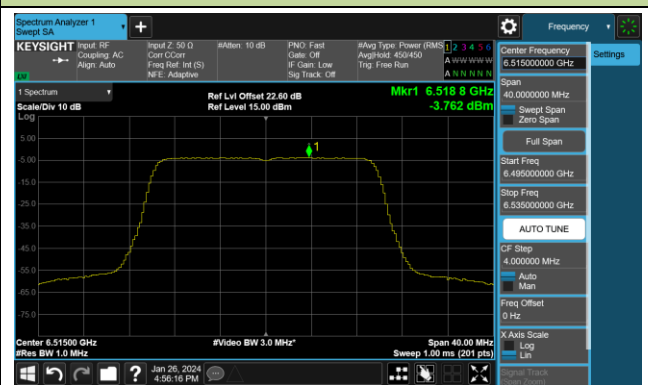

802.11be-EHT20 Power Spectral Density- Ant 2 (Nss = 4)

Channel 1 (5955MHz)

Channel 49 (6195MHz)

Channel 93 (6415MHz)

Channel 97 (6435MHz)

Channel 105 (6475MHz)

Channel 113 (6515MHz)

Channel 117 (6535MHz)

Channel 153 (6715MHz)

802.11be-EHT20 Power Spectral Density- Ant 2 (Nss = 4)

Channel 181 (6855MHz)

Channel 185 (6875MHz)

Channel 189 (6895MHz)

Channel 213 (7015MHz)

Channel 229 (7095MHz)

802.11be-EHT40 Power Spectral Density- Ant 2 (Nss = 4)