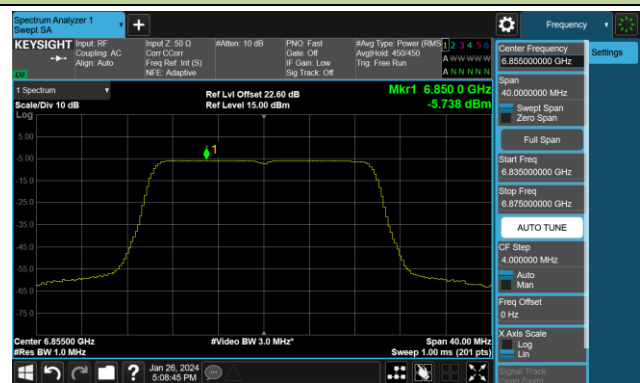

802.11be-EHT20 Power Spectral Density- Ant 2 (Nss = 4)

Channel 1 (5955MHz)

Channel 49 (6195MHz)

Channel 93 (6415MHz)

Channel 97 (6435MHz)

Channel 105 (6475MHz)

Channel 113 (6515MHz)

Channel 117 (6535MHz)

Channel 153 (6715MHz)

802.11be-EHT20 Power Spectral Density- Ant 2 (Nss = 4)

Channel 181 (6855MHz)

Channel 185 (6875MHz)

Channel 189 (6895MHz)

Channel 213 (7015MHz)

Channel 229 (7095MHz)

802.11be-EHT40 Power Spectral Density- Ant 2 (Nss = 4)