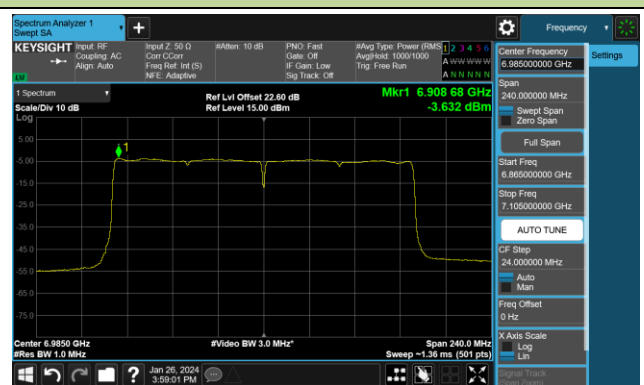

802.11ax-HE160 Power Spectral Density- Ant 2 (Nss = 4)

Channel 15 (6025MHz)

Channel 47 (6185MHz)

Channel 79 (6345MHz)

Channel 111 (6505MHz)

Channel 143 (6665MHz)

Channel 175 (6825MHz)

Channel 207 (6985MHz)

802.11be-EHT20 Power Spectral Density- Ant 2 (Nss = 4)

Channel 1 (5955MHz)

Channel 49 (6195MHz)

Channel 93 (6415MHz)

Channel 97 (6435MHz)

Channel 105 (6475MHz)

Channel 113 (6515MHz)

Channel 117 (6535MHz)