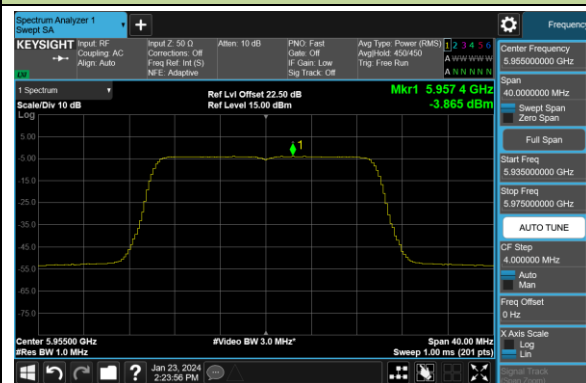

802.11be-EHT320 Power Spectral Density- Ant 1 (Nss = 4)

Channel 31 (6105MHz)

Channel 63 (6265MHz)

Channel 95 (6425MHz)

Channel 127 (6585MHz)

Channel 159 (6745MHz)

Channel 191 (6905MHz)

802.11ax-HE20 Power Spectral Density- Ant 2 (Nss = 4)

Channel 1 (5955MHz)

Channel 49 (6195MHz)

Channel 93 (6415MHz)

Channel 97 (6435MHz)

Channel 105 (6475MHz)

Channel 113 (6515MHz)

Channel 117 (6535MHz)

Channel 153 (6715MHz)