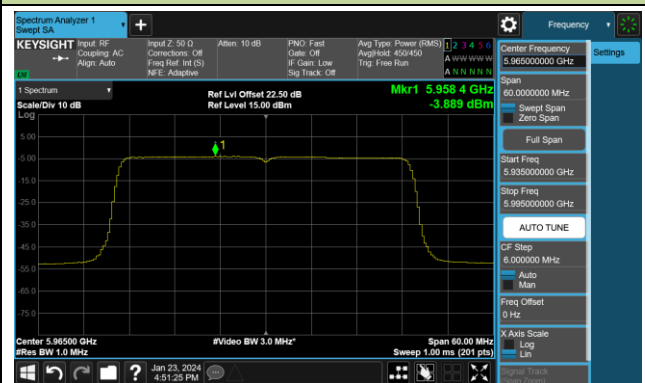

802.11ax-HE40 Power Spectral Density- Ant 2 (Nss = 4)

Channel 3 (5965MHz)