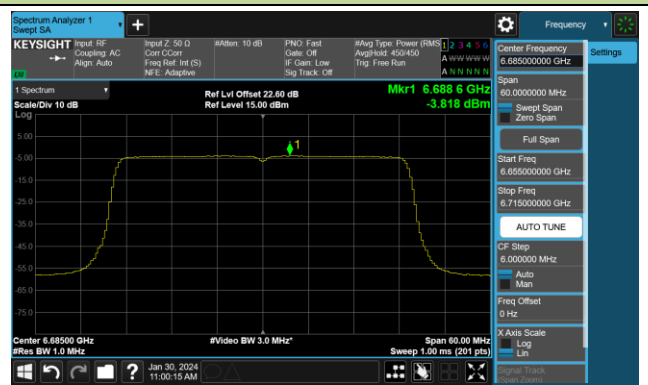

Channel 153 (6715MHz)

802.11be-EHT20 Power Spectral Density- Ant 2 (Nss = 4)

Channel 181 (6855MHz)

Channel 185 (6875MHz)

Channel 189 (6895MHz)

Channel 213 (7015MHz)

Channel 229 (7095MHz)

802.11be-EHT40 Power Spectral Density- Ant 2 (Nss = 4)

Channel 3 (5965MHz)

Channel 51 (6205MHz)

Channel 91 (6405MHz)

Channel 99 (6445MHz)

Channel 107 (6485MHz)

Channel 115 (6525MHz)

Channel 123 (6565MHz)

Channel 147 (6685MHz)

802.11be-EHT40 Power Spectral Density- Ant 2 (Nss = 4)

Channel 179 (6845MHz)

Channel 187 (6885MHz)

Channel 195 (6925MHz)

Channel 211 (7005MHz)

Channel 227 (7085MHz)