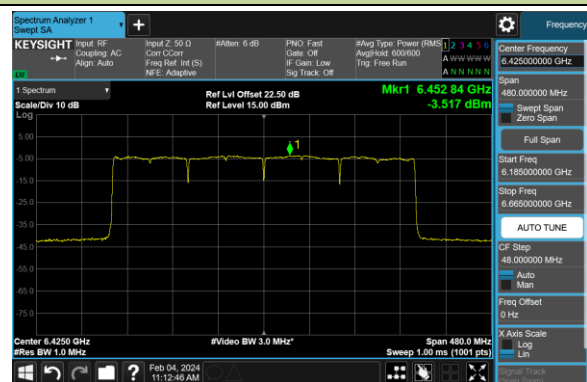

802.11be-EHT320 Power Spectral Density- Ant 1 (Nss = 4)

Channel 31 (6105MHz)

Channel 63 (6265MHz)

Channel 95 (6425MHz)

Channel 127 (6585MHz)

Channel 159 (6745MHz)

Channel 191 (6905MHz)

802.11ax-HE20 Power Spectral Density- Ant 2 (Nss = 4)

Channel 1 (5955MHz)

Channel 49 (6195MHz)

Channel 93 (6415MHz)

Channel 97 (6435MHz)

Channel 105 (6475MHz)

Channel 113 (6515MHz)

Channel 117 (6535MHz)

Channel 153 (6715MHz)