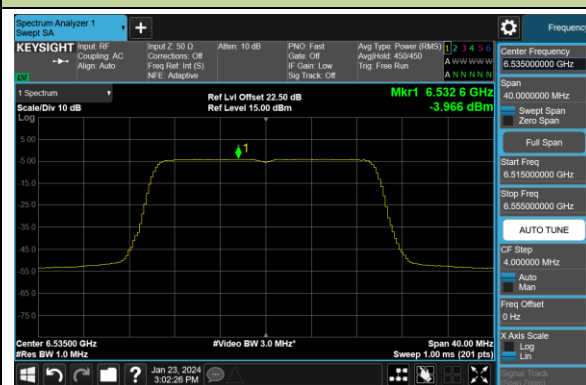

Channel 1 (5955MHz)

Channel 49 (6195MHz)

Channel 93 (6415MHz)

Channel 97 (6435MHz)

Channel 105 (6475MHz)

Channel 113 (6515MHz)

Channel 117 (6535MHz)

Channel 153 (6715MHz)

802.11ax-HE20 Power Spectral Density- Ant 2 (Nss = 4)

Channel 181 (6855MHz)

Channel 185 (6875MHz)

Channel 189 (6895MHz)

Channel 213 (7015MHz)

Channel 229 (7095MHz)

802.11ax-HE40 Power Spectral Density- Ant 2 (Nss = 4)