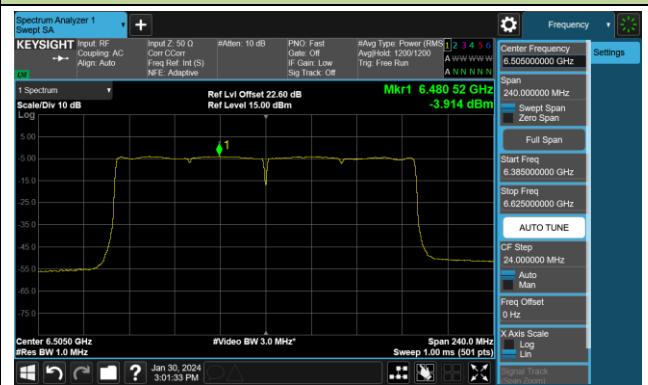

802.11be-EHT160 Power Spectral Density- Ant 1 (Nss = 4)

Channel 15 (6025MHz)

Channel 47 (6185MHz)

Channel 79 (6345MHz)

Channel 111 (6505MHz)

Channel 143 (6665MHz)

Channel 175 (6825MHz)

Channel 207 (6985MHz)

802.11be-EHT320 Power Spectral Density- Ant 1 (Nss = 4)

Channel 31 (6105MHz)

Channel 63 (6265MHz)

Channel 95 (6425MHz)

Channel 127 (6585MHz)

Channel 159 (6745MHz)

Channel 191 (6905MHz)

802.11ax-HE20 Power Spectral Density- Ant 2 (Nss = 4)