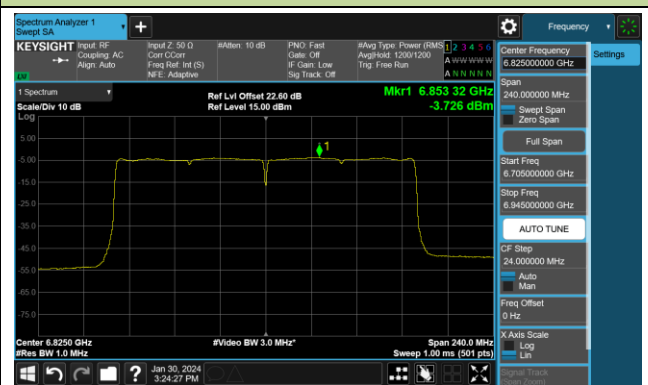

802.11be-EHT160 Power Spectral Density- Ant 1 (Nss = 4)

Channel 15 (6025MHz)

Channel 47 (6185MHz)

Channel 79 (6345MHz)

Channel 111 (6505MHz)

Channel 143 (6665MHz)

Channel 175 (6825MHz)

Channel 207 (6985MHz)

802.11be-EHT320 Power Spectral Density- Ant 1 (Nss = 4)

Channel 31 (6105MHz)

Channel 63 (6265MHz)

Channel 95 (6425MHz)

Channel 127 (6585MHz)

Channel 159 (6745MHz)

Channel 191 (6905MHz)

802.11ax-HE20 Power Spectral Density- Ant 2 (Nss = 4)