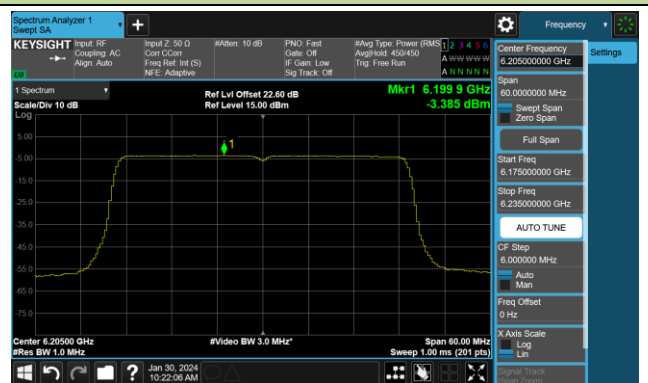

802.11be-EHT20 Power Spectral Density- Ant 2 (Nss = 4)

Channel 1 (5955MHz)

Channel 49 (6195MHz)

Channel 93 (6415MHz)

Channel 97 (6435MHz)

Channel 105 (6475MHz)

Channel 113 (6515MHz)

Channel 117 (6535MHz)

Channel 153 (6715MHz)

802.11be-EHT20 Power Spectral Density- Ant 2 (Nss = 4)

Channel 181 (6855MHz)

Channel 185 (6875MHz)

Channel 189 (6895MHz)

Channel 213 (7015MHz)

Channel 229 (7095MHz)

802.11be-EHT40 Power Spectral Density- Ant 2 (Nss = 4)

Channel 3 (5965MHz)

Channel 51 (6205MHz)

Channel 91 (6405MHz)

Channel 99 (6445MHz)

Channel 107 (6485MHz)

Channel 115 (6525MHz)

Channel 123 (6565MHz)

Channel 147 (6685MHz)