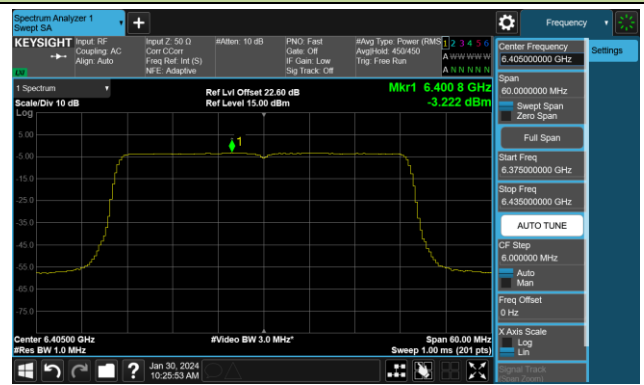

Channel 153 (6715MHz)

802.11be-EHT20 Power Spectral Density- Ant 2 (Nss = 4)

Channel 181 (6855MHz)

Channel 185 (6875MHz)

Channel 189 (6895MHz)

Channel 213 (7015MHz)

Channel 229 (7095MHz)

802.11be-EHT40 Power Spectral Density- Ant 2 (Nss = 4)

Channel 3 (5965MHz)

Channel 51 (6205MHz)

Channel 91 (6405MHz)

Channel 99 (6445MHz)

Channel 107 (6485MHz)

Channel 115 (6525MHz)

Channel 123 (6565MHz)

Channel 147 (6685MHz)