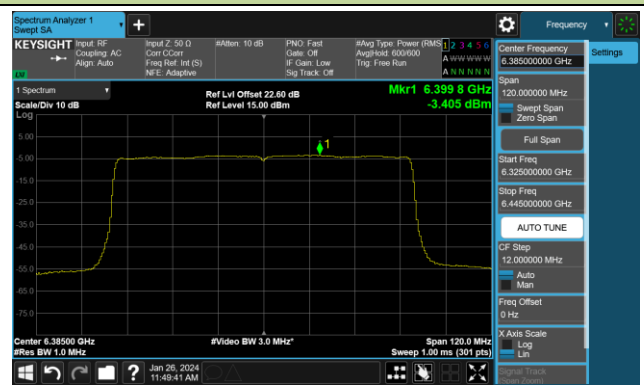

Channel 87 (6385MHz)