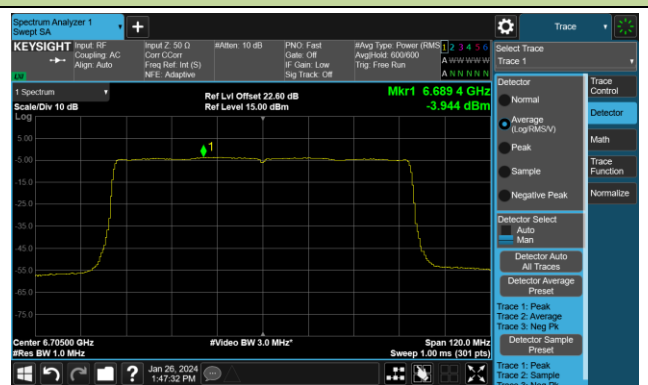

Channel 7 (5985MHz)

Channel 55 (6225MHz)

Channel 87 (6385MHz)

Channel 103 (6465MHz)

Channel 119 (6545MHz)

Channel 151 (6705MHz)

Channel 183 (6865MHz)

Channel 199 (6945MHz)

802.11ax-HE160 Power Spectral Density- Ant 2 (Nss = 4)

Channel 15 (6025MHz)

Channel 47 (6185MHz)

Channel 79 (6345MHz)

Channel 111 (6505MHz)

Channel 143 (6665MHz)

Channel 175 (6825MHz)

Channel 207 (6985MHz)