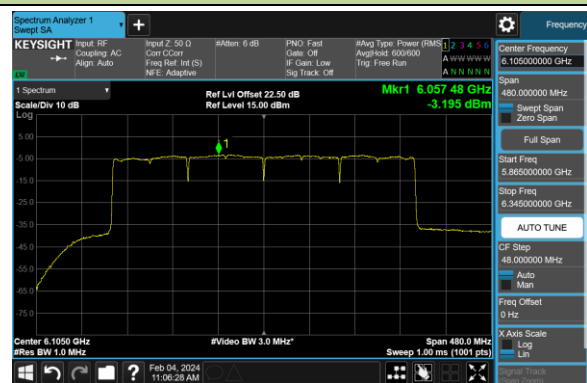

802.11be-EHT160 Power Spectral Density- Ant 1 (Nss = 4)

Channel 15 (6025MHz)

Channel 47 (6185MHz)

Channel 79 (6345MHz)

Channel 111 (6505MHz)

Channel 143 (6665MHz)

Channel 175 (6825MHz)

Channel 207 (6985MHz)

802.11be-EHT320 Power Spectral Density- Ant 1 (Nss = 4)

Channel 31 (6105MHz)

Channel 63 (6265MHz)

Channel 95 (6425MHz)

Channel 127 (6585MHz)

Channel 159 (6745MHz)

Channel 191 (6905MHz)

802.11ax-HE20 Power Spectral Density- Ant 2 (Nss = 4)