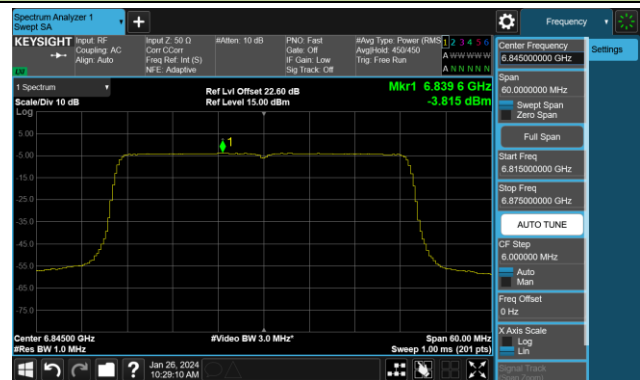

Channel 3 (5965MHz)

Channel 51 (6205MHz)

Channel 91 (6405MHz)

Channel 99 (6445MHz)

Channel 107 (6485MHz)

Channel 115 (6525MHz)

Channel 123 (6565MHz)

Channel 147 (6685MHz)

802.11ax-HE40 Power Spectral Density- Ant 2 (Nss = 4)

Channel 179 (6845MHz)

Channel 187 (6885MHz)

Channel 195 (6925MHz)

Channel 211 (7005MHz)

Channel 227 (7085MHz)

802.11ax-HE80 Power Spectral Density- Ant 2 (Nss = 4)