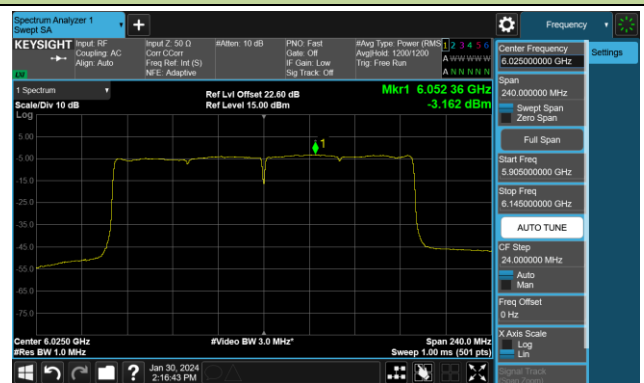

802.11be-EHT160 Power Spectral Density- Ant 1 (Nss = 4)

Channel 15 (6025MHz)

Channel 47 (6185MHz)

Channel 79 (6345MHz)

Channel 111 (6505MHz)

Channel 143 (6665MHz)

Channel 175 (6825MHz)

Channel 207 (6985MHz)

802.11be-EHT320 Power Spectral Density- Ant 1 (Nss = 4)

Channel 31 (6105MHz)

Channel 63 (6265MHz)

Channel 95 (6425MHz)

Channel 127 (6585MHz)

Channel 159 (6745MHz)

Channel 191 (6905MHz)

802.11ax-HE20 Power Spectral Density- Ant 2 (Nss = 4)