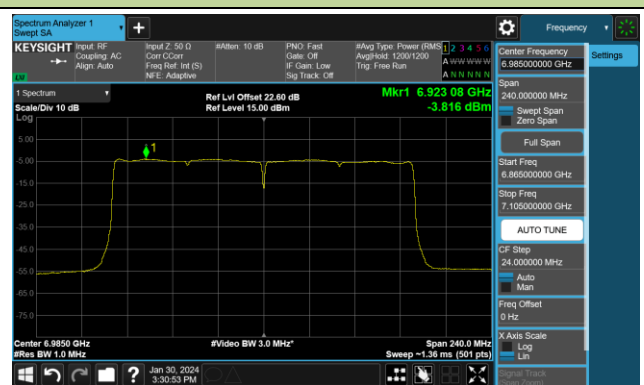

802.11be-EHT160 Power Spectral Density- Ant 1 (Nss = 4)

Channel 15 (6025MHz)

Channel 47 (6185MHz)

Channel 79 (6345MHz)

Channel 111 (6505MHz)

Channel 143 (6665MHz)

Channel 175 (6825MHz)

Channel 207 (6985MHz)

802.11be-EHT320 Power Spectral Density- Ant 1 (Nss = 4)

Channel 31 (6105MHz)

Channel 63 (6265MHz)

Channel 95 (6425MHz)

Channel 127 (6585MHz)

Channel 159 (6745MHz)

Channel 191 (6905MHz)

802.11ax-HE20 Power Spectral Density- Ant 2 (Nss = 4)