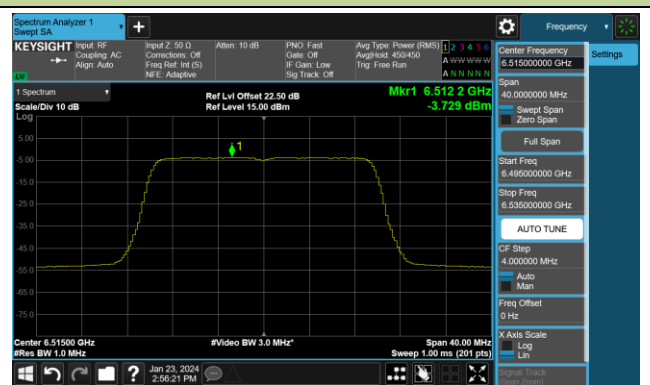

802.11be-EHT320 Power Spectral Density- Ant 1 (Nss = 4)

Channel 31 (6105MHz)

Channel 63 (6265MHz)

Channel 95 (6425MHz)

Channel 127 (6585MHz)

Channel 159 (6745MHz)

Channel 191 (6905MHz)

802.11ax-HE20 Power Spectral Density- Ant 2 (Nss = 4)

Channel 1 (5955MHz)

Channel 49 (6195MHz)

Channel 93 (6415MHz)

Channel 97 (6435MHz)

Channel 105 (6475MHz)

Channel 113 (6515MHz)

Channel 117 (6535MHz)

Channel 153 (6715MHz)

802.11ax-HE20 Power Spectral Density- Ant 2 (Nss = 4)

Channel 181 (6855MHz)

Channel 185 (6875MHz)

Channel 189 (6895MHz)

Channel 213 (7015MHz)

Channel 229 (7095MHz)

802.11ax-HE40 Power Spectral Density- Ant 2 (Nss = 4)