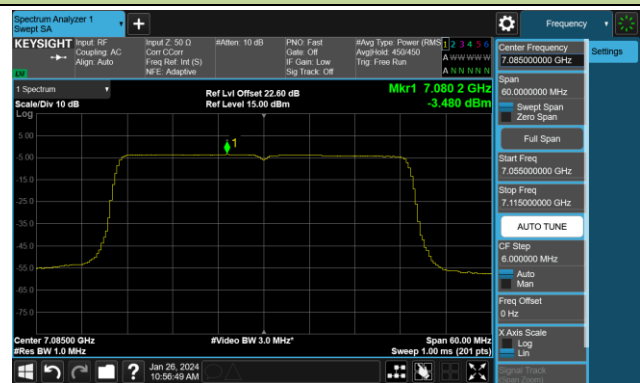

802.11ax-HE40 Power Spectral Density- Ant 2 (Nss = 4)

Channel 179 (6845MHz)

Channel 187 (6885MHz)

Channel 195 (6925MHz)

Channel 211 (7005MHz)

Channel 227 (7085MHz)

802.11ax-HE80 Power Spectral Density- Ant 2 (Nss = 4)