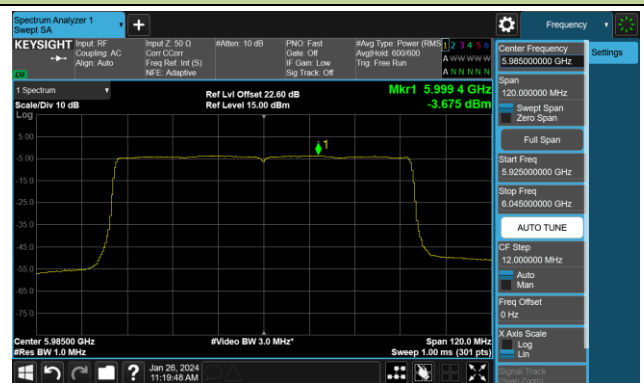

802.11ax-HE80 Power Spectral Density- Ant 2 (Nss = 4)

Channel 7 (5985MHz)