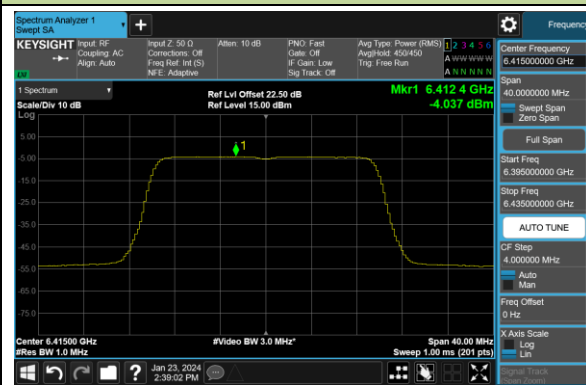

802.11be-EHT320 Power Spectral Density- Ant 1 (Nss = 4)

Channel 31 (6105MHz)

Channel 63 (6265MHz)

Channel 95 (6425MHz)

Channel 127 (6585MHz)

Channel 159 (6745MHz)

Channel 191 (6905MHz)

802.11ax-HE20 Power Spectral Density- Ant 2 (Nss = 4)

Channel 1 (5955MHz)

Channel 49 (6195MHz)

Channel 93 (6415MHz)

Channel 97 (6435MHz)

Channel 105 (6475MHz)

Channel 113 (6515MHz)

Channel 117 (6535MHz)

Channel 153 (6715MHz)