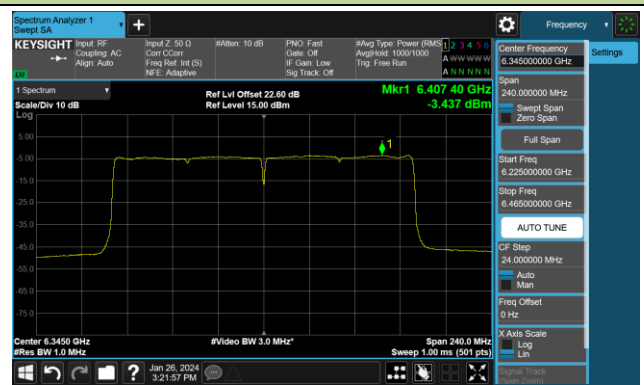

802.11ax-HE160 Power Spectral Density- Ant 2 (Nss = 4)

Channel 15 (6025MHz)

Channel 47 (6185MHz)

Channel 79 (6345MHz)

Channel 111 (6505MHz)

Channel 143 (6665MHz)

Channel 175 (6825MHz)

Channel 207 (6985MHz)

802.11be-EHT20 Power Spectral Density- Ant 2 (Nss = 4)

Channel 1 (5955MHz)

Channel 49 (6195MHz)

Channel 93 (6415MHz)

Channel 97 (6435MHz)

Channel 105 (6475MHz)

Channel 113 (6515MHz)

Channel 117 (6535MHz)