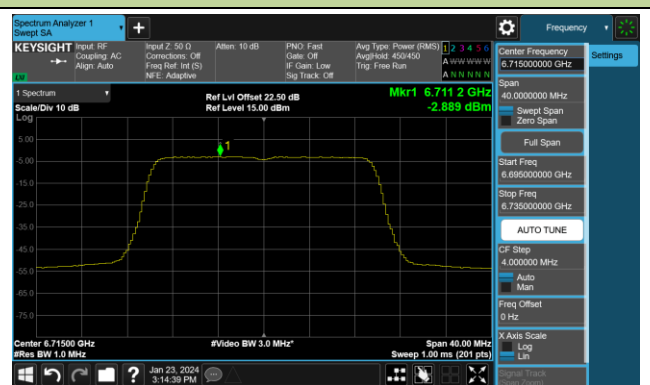

802.11be-EHT320 Power Spectral Density- Ant 1 (Nss = 4)

Channel 31 (6105MHz)

Channel 63 (6265MHz)

Channel 95 (6425MHz)

Channel 127 (6585MHz)

Channel 159 (6745MHz)

Channel 191 (6905MHz)

802.11ax-HE20 Power Spectral Density- Ant 2 (Nss = 4)

Channel 1 (5955MHz)

Channel 49 (6195MHz)

Channel 93 (6415MHz)

Channel 97 (6435MHz)

Channel 105 (6475MHz)

Channel 113 (6515MHz)

Channel 117 (6535MHz)

Channel 153 (6715MHz)

802.11ax-HE20 Power Spectral Density- Ant 2 (Nss = 4)

Channel 181 (6855MHz)

Channel 185 (6875MHz)

Channel 189 (6895MHz)

Channel 213 (7015MHz)

Channel 229 (7095MHz)

802.11ax-HE40 Power Spectral Density- Ant 2 (Nss = 4)