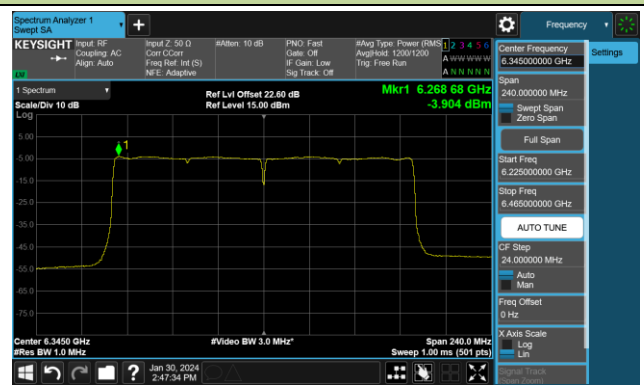

802.11be-EHT160 Power Spectral Density- Ant 1 (Nss = 4)

Channel 15 (6025MHz)

Channel 47 (6185MHz)

Channel 79 (6345MHz)

Channel 111 (6505MHz)

Channel 143 (6665MHz)

Channel 175 (6825MHz)

Channel 207 (6985MHz)

802.11be-EHT320 Power Spectral Density- Ant 1 (Nss = 4)

Channel 31 (6105MHz)

Channel 63 (6265MHz)

Channel 95 (6425MHz)

Channel 127 (6585MHz)

Channel 159 (6745MHz)

Channel 191 (6905MHz)

802.11ax-HE20 Power Spectral Density- Ant 2 (Nss = 4)