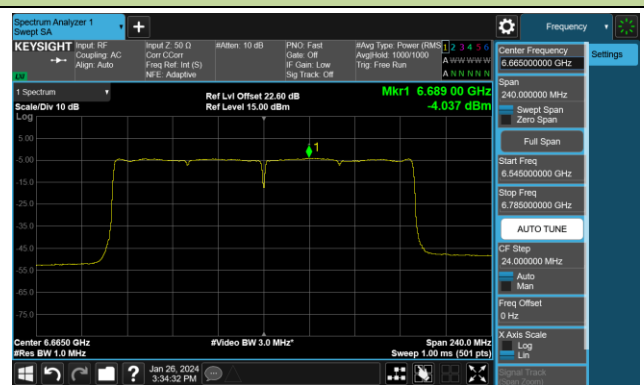

802.11ax-HE160 Power Spectral Density- Ant 2 (Nss = 4)

Channel 15 (6025MHz)

Channel 47 (6185MHz)

Channel 79 (6345MHz)

Channel 111 (6505MHz)

Channel 143 (6665MHz)

Channel 175 (6825MHz)

Channel 207 (6985MHz)

802.11be-EHT20 Power Spectral Density- Ant 2 (Nss = 4)

Channel 1 (5955MHz)

Channel 49 (6195MHz)

Channel 93 (6415MHz)

Channel 97 (6435MHz)

Channel 105 (6475MHz)

Channel 113 (6515MHz)

Channel 117 (6535MHz)