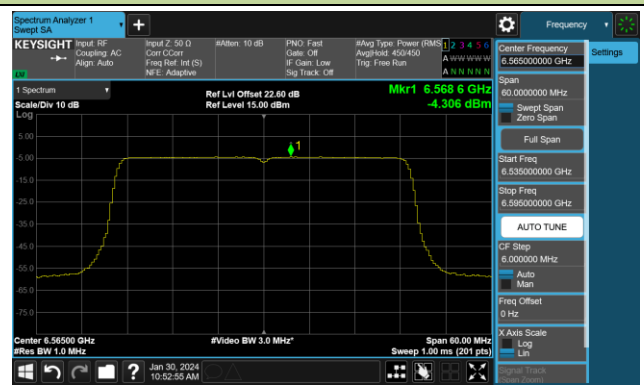

Channel 153 (6715MHz)

802.11be-EHT20 Power Spectral Density- Ant 2 (Nss = 4)

Channel 181 (6855MHz)

Channel 185 (6875MHz)

Channel 189 (6895MHz)

Channel 213 (7015MHz)

Channel 229 (7095MHz)

802.11be-EHT40 Power Spectral Density- Ant 2 (Nss = 4)

Channel 3 (5965MHz)

Channel 51 (6205MHz)

Channel 91 (6405MHz)

Channel 99 (6445MHz)

Channel 107 (6485MHz)

Channel 115 (6525MHz)

Channel 123 (6565MHz)

Channel 147 (6685MHz)

802.11be-EHT40 Power Spectral Density- Ant 2 (Nss = 4)

Channel 179 (6845MHz)

Channel 187 (6885MHz)

Channel 195 (6925MHz)

Channel 211 (7005MHz)

Channel 227 (7085MHz)