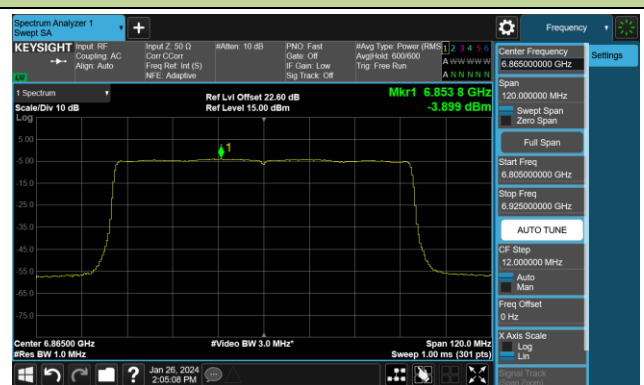

Channel 7 (5985MHz)

Channel 55 (6225MHz)

Channel 87 (6385MHz)

Channel 103 (6465MHz)

Channel 119 (6545MHz)

Channel 151 (6705MHz)

Channel 183 (6865MHz)

Channel 199 (6945MHz)

802.11ax-HE160 Power Spectral Density- Ant 2 (Nss = 4)

Channel 15 (6025MHz)

Channel 47 (6185MHz)

Channel 79 (6345MHz)

Channel 111 (6505MHz)

Channel 143 (6665MHz)

Channel 175 (6825MHz)

Channel 207 (6985MHz)