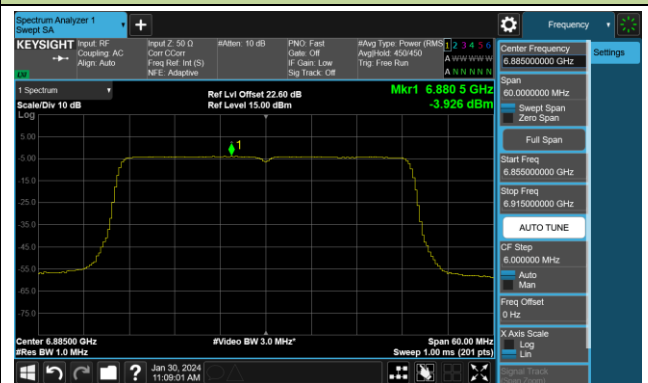

Channel 153 (6715MHz)

802.11be-EHT20 Power Spectral Density- Ant 2 (Nss = 4)

Channel 181 (6855MHz)

Channel 185 (6875MHz)

Channel 189 (6895MHz)

Channel 213 (7015MHz)

Channel 229 (7095MHz)

802.11be-EHT40 Power Spectral Density- Ant 2 (Nss = 4)

Channel 3 (5965MHz)

Channel 51 (6205MHz)

Channel 91 (6405MHz)

Channel 99 (6445MHz)

Channel 107 (6485MHz)

Channel 115 (6525MHz)

Channel 123 (6565MHz)

Channel 147 (6685MHz)

802.11be-EHT40 Power Spectral Density- Ant 2 (Nss = 4)

Channel 179 (6845MHz)

Channel 187 (6885MHz)

Channel 195 (6925MHz)

Channel 211 (7005MHz)

Channel 227 (7085MHz)