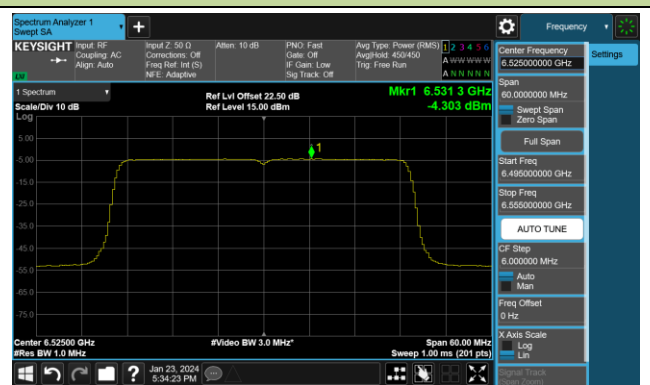

802.11ax-HE20 Power Spectral Density- Ant 2 (Nss = 4)

Channel 181 (6855MHz)

Channel 185 (6875MHz)

Channel 189 (6895MHz)

Channel 213 (7015MHz)

Channel 229 (7095MHz)

802.11ax-HE40 Power Spectral Density- Ant 2 (Nss = 4)

Channel 3 (5965MHz)

Channel 51 (6205MHz)

Channel 91 (6405MHz)

Channel 99 (6445MHz)

Channel 107 (6485MHz)

Channel 115 (6525MHz)

Channel 123 (6565MHz)

Channel 147 (6685MHz)

802.11ax-HE40 Power Spectral Density- Ant 2 (Nss = 4)

Channel 179 (6845MHz)

Channel 187 (6885MHz)

Channel 195 (6925MHz)

Channel 211 (7005MHz)

Channel 227 (7085MHz)

802.11ax-HE80 Power Spectral Density- Ant 2 (Nss = 4)