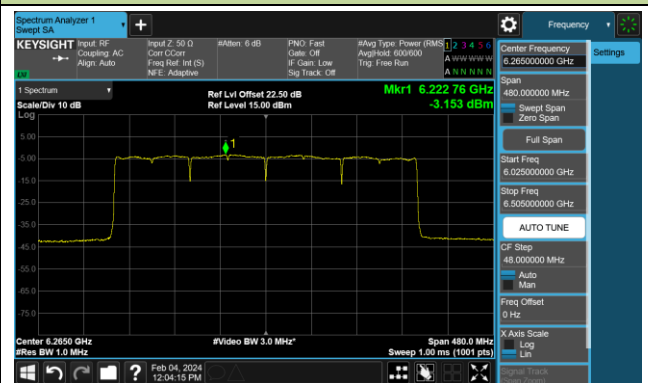

802.11be-EHT160 Power Spectral Density- Ant 1 (Nss = 4)

Channel 15 (6025MHz)

Channel 47 (6185MHz)

Channel 79 (6345MHz)

Channel 111 (6505MHz)

Channel 143 (6665MHz)

Channel 175 (6825MHz)

Channel 207 (6985MHz)

802.11be-EHT320 Power Spectral Density- Ant 1 (Nss = 4)

Channel 31 (6105MHz)

Channel 63 (6265MHz)

Channel 95 (6425MHz)

Channel 127 (6585MHz)

Channel 159 (6745MHz)

Channel 191 (6905MHz)

802.11ax-HE20 Power Spectral Density- Ant 2 (Nss = 4)