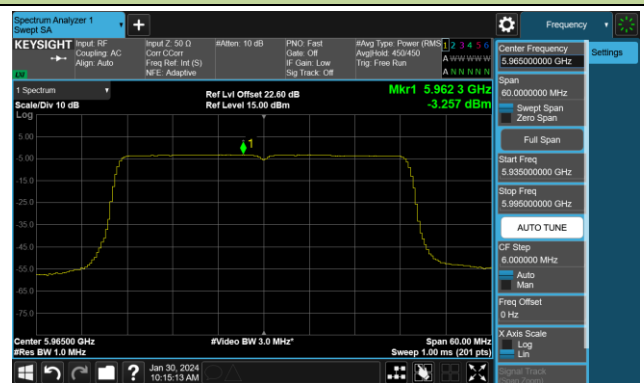

802.11be-EHT20 Power Spectral Density- Ant 2 (Nss = 4)

Channel 1 (5955MHz)

Channel 49 (6195MHz)

Channel 93 (6415MHz)

Channel 97 (6435MHz)

Channel 105 (6475MHz)

Channel 113 (6515MHz)

Channel 117 (6535MHz)

Channel 153 (6715MHz)

802.11be-EHT20 Power Spectral Density- Ant 2 (Nss = 4)

Channel 181 (6855MHz)

Channel 185 (6875MHz)

Channel 189 (6895MHz)

Channel 213 (7015MHz)

Channel 229 (7095MHz)

802.11be-EHT40 Power Spectral Density- Ant 2 (Nss = 4)

Channel 3 (5965MHz)

Channel 51 (6205MHz)

Channel 91 (6405MHz)

Channel 99 (6445MHz)

Channel 107 (6485MHz)

Channel 115 (6525MHz)

Channel 123 (6565MHz)

Channel 147 (6685MHz)