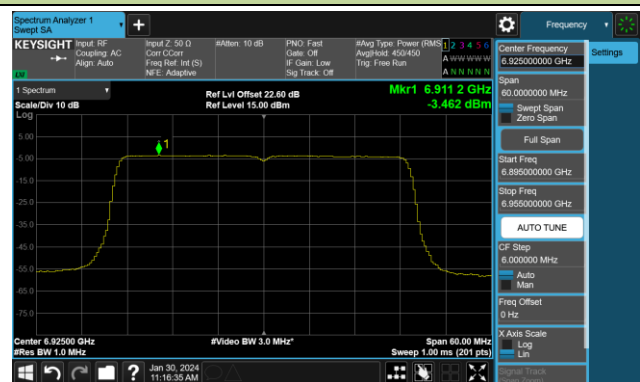

Channel 3 (5965MHz)

Channel 51 (6205MHz)

Channel 91 (6405MHz)

Channel 99 (6445MHz)

Channel 107 (6485MHz)

Channel 115 (6525MHz)

Channel 123 (6565MHz)

Channel 147 (6685MHz)

802.11be-EHT40 Power Spectral Density- Ant 2 (Nss = 4)

Channel 179 (6845MHz)

Channel 187 (6885MHz)

Channel 195 (6925MHz)

Channel 211 (7005MHz)

Channel 227 (7085MHz)