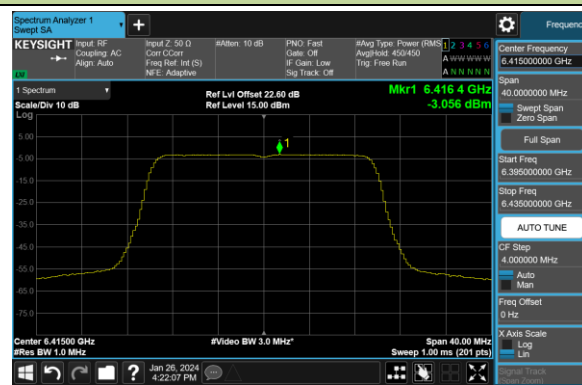

802.11ax-HE160 Power Spectral Density- Ant 2 (Nss = 4)

Channel 15 (6025MHz)

Channel 47 (6185MHz)

Channel 79 (6345MHz)

Channel 111 (6505MHz)

Channel 143 (6665MHz)

Channel 175 (6825MHz)

Channel 207 (6985MHz)

802.11be-EHT20 Power Spectral Density- Ant 2 (Nss = 4)

Channel 1 (5955MHz)

Channel 49 (6195MHz)

Channel 93 (6415MHz)

Channel 97 (6435MHz)

Channel 105 (6475MHz)

Channel 113 (6515MHz)

Channel 117 (6535MHz)

Channel 153 (6715MHz)

802.11be-EHT20 Power Spectral Density- Ant 2 (Nss = 4)

Channel 181 (6855MHz)

Channel 185 (6875MHz)

Channel 189 (6895MHz)

Channel 213 (7015MHz)

Channel 229 (7095MHz)

802.11be-EHT40 Power Spectral Density- Ant 2 (Nss = 4)