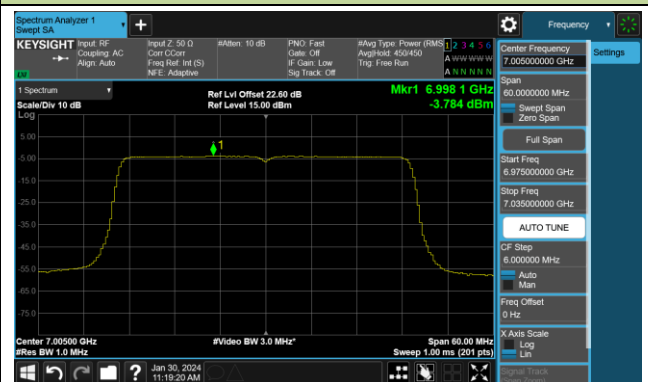

Channel 3 (5965MHz)

Channel 51 (6205MHz)

Channel 91 (6405MHz)

Channel 99 (6445MHz)

Channel 107 (6485MHz)

Channel 115 (6525MHz)

Channel 123 (6565MHz)

Channel 147 (6685MHz)

802.11be-EHT40 Power Spectral Density- Ant 2 (Nss = 4)

Channel 179 (6845MHz)

Channel 187 (6885MHz)

Channel 195 (6925MHz)

Channel 211 (7005MHz)

Channel 227 (7085MHz)