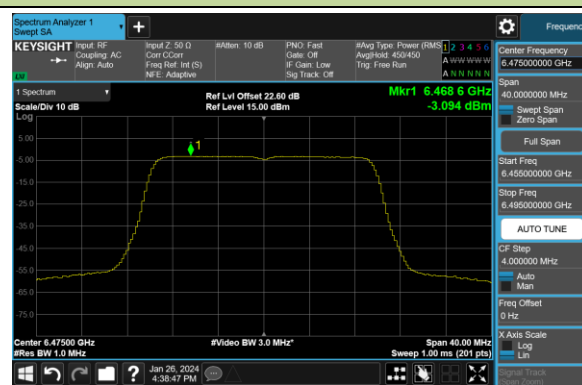

802.11ax-HE160 Power Spectral Density- Ant 2 (Nss = 4)

Channel 15 (6025MHz)

Channel 47 (6185MHz)

Channel 79 (6345MHz)

Channel 111 (6505MHz)

Channel 143 (6665MHz)

Channel 175 (6825MHz)

Channel 207 (6985MHz)

802.11be-EHT20 Power Spectral Density- Ant 2 (Nss = 4)

Channel 1 (5955MHz)

Channel 49 (6195MHz)

Channel 93 (6415MHz)

Channel 97 (6435MHz)

Channel 105 (6475MHz)

Channel 113 (6515MHz)

Channel 117 (6535MHz)

Channel 153 (6715MHz)

802.11be-EHT20 Power Spectral Density- Ant 2 (Nss = 4)

Channel 181 (6855MHz)

Channel 185 (6875MHz)

Channel 189 (6895MHz)

Channel 213 (7015MHz)

Channel 229 (7095MHz)

802.11be-EHT40 Power Spectral Density- Ant 2 (Nss = 4)