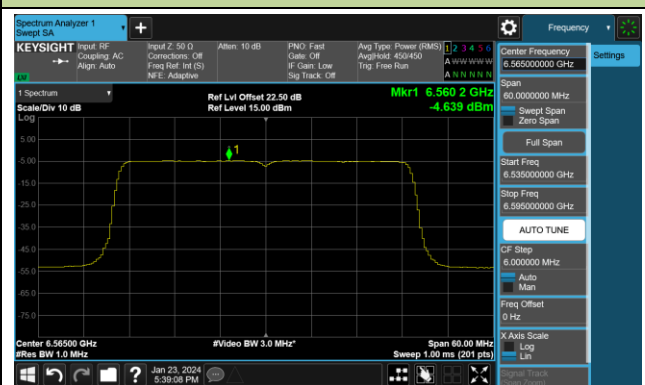

Channel 3 (5965MHz)

Channel 51 (6205MHz)

Channel 91 (6405MHz)

Channel 99 (6445MHz)

Channel 107 (6485MHz)

Channel 115 (6525MHz)

Channel 123 (6565MHz)

Channel 147 (6685MHz)

802.11ax-HE40 Power Spectral Density- Ant 2 (Nss = 4)

Channel 179 (6845MHz)

Channel 187 (6885MHz)

Channel 195 (6925MHz)

Channel 211 (7005MHz)

Channel 227 (7085MHz)

802.11ax-HE80 Power Spectral Density- Ant 2 (Nss = 4)