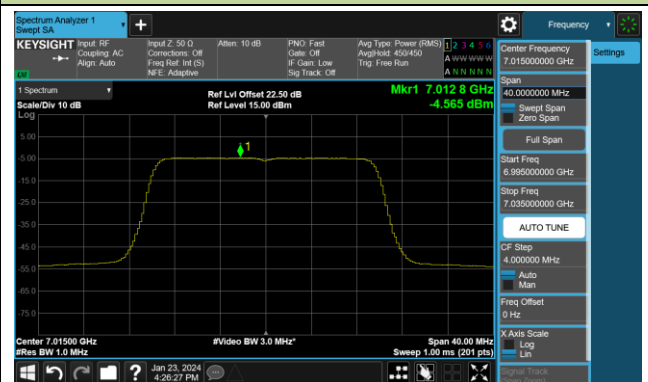

802.11ax-HE20 Power Spectral Density- Ant 2 (Nss = 4)

Channel 181 (6855MHz)

Channel 185 (6875MHz)

Channel 189 (6895MHz)

Channel 213 (7015MHz)

Channel 229 (7095MHz)

802.11ax-HE40 Power Spectral Density- Ant 2 (Nss = 4)

Channel 3 (5965MHz)

Channel 51 (6205MHz)

Channel 91 (6405MHz)

Channel 99 (6445MHz)

Channel 107 (6485MHz)

Channel 115 (6525MHz)

Channel 123 (6565MHz)

Channel 147 (6685MHz)