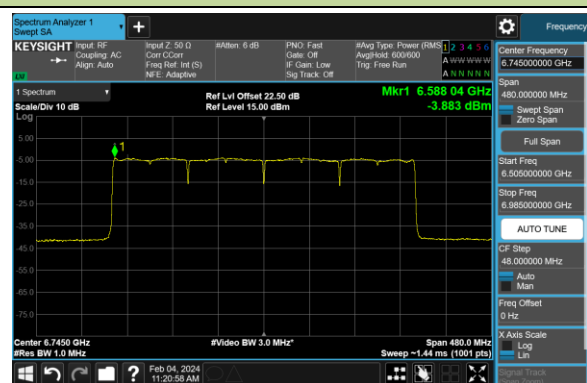

802.11be-EHT320 Power Spectral Density- Ant 1 (Nss = 4)

Channel 31 (6105MHz)

Channel 63 (6265MHz)

Channel 95 (6425MHz)

Channel 127 (6585MHz)

Channel 159 (6745MHz)

Channel 191 (6905MHz)

802.11ax-HE20 Power Spectral Density- Ant 2 (Nss = 4)

Channel 1 (5955MHz)

Channel 49 (6195MHz)

Channel 93 (6415MHz)

Channel 97 (6435MHz)

Channel 105 (6475MHz)

Channel 113 (6515MHz)

Channel 117 (6535MHz)

Channel 153 (6715MHz)