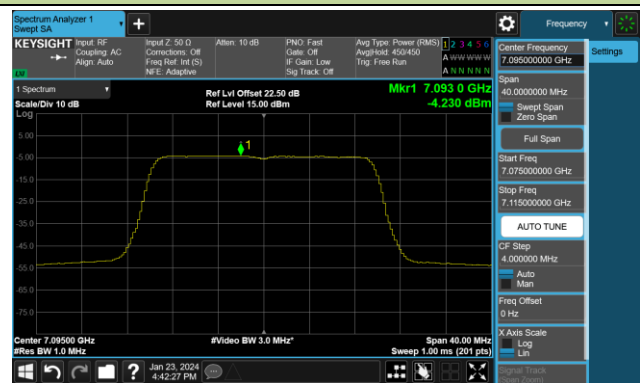

802.11ax-HE20 Power Spectral Density- Ant 2 (Nss = 4)

Channel 181 (6855MHz)

Channel 185 (6875MHz)

Channel 189 (6895MHz)

Channel 213 (7015MHz)

Channel 229 (7095MHz)

802.11ax-HE40 Power Spectral Density- Ant 2 (Nss = 4)