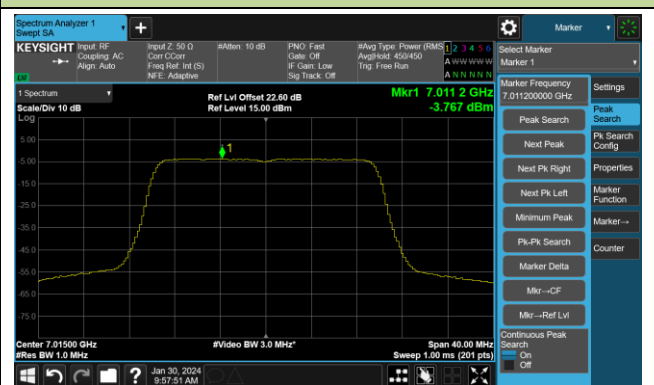

802.11be-EHT20 Power Spectral Density- Ant 2 (Nss = 4)

Channel 1 (5955MHz)

Channel 49 (6195MHz)

Channel 93 (6415MHz)

Channel 97 (6435MHz)

Channel 105 (6475MHz)

Channel 113 (6515MHz)

Channel 117 (6535MHz)

Channel 153 (6715MHz)

802.11be-EHT20 Power Spectral Density- Ant 2 (Nss = 4)

Channel 181 (6855MHz)

Channel 185 (6875MHz)

Channel 189 (6895MHz)

Channel 213 (7015MHz)

Channel 229 (7095MHz)

802.11be-EHT40 Power Spectral Density- Ant 2 (Nss = 4)

Channel 3 (5965MHz)

Channel 51 (6205MHz)

Channel 91 (6405MHz)

Channel 99 (6445MHz)

Channel 107 (6485MHz)

Channel 115 (6525MHz)

Channel 123 (6565MHz)

Channel 147 (6685MHz)