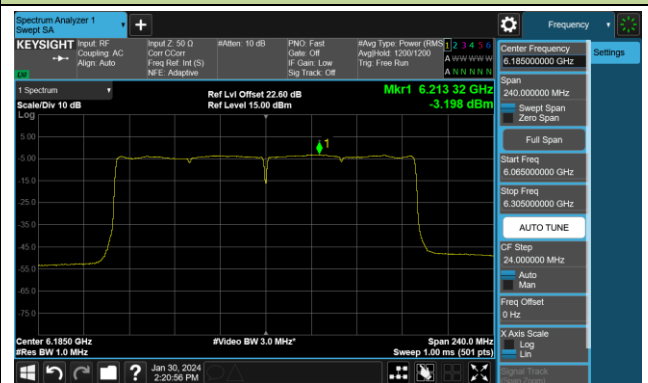

802.11be-EHT160 Power Spectral Density- Ant 1 (Nss = 4)

Channel 15 (6025MHz)

Channel 47 (6185MHz)

Channel 79 (6345MHz)

Channel 111 (6505MHz)

Channel 143 (6665MHz)

Channel 175 (6825MHz)

Channel 207 (6985MHz)

802.11be-EHT320 Power Spectral Density- Ant 1 (Nss = 4)

Channel 31 (6105MHz)

Channel 63 (6265MHz)

Channel 95 (6425MHz)

Channel 127 (6585MHz)

Channel 159 (6745MHz)

Channel 191 (6905MHz)

802.11ax-HE20 Power Spectral Density- Ant 2 (Nss = 4)