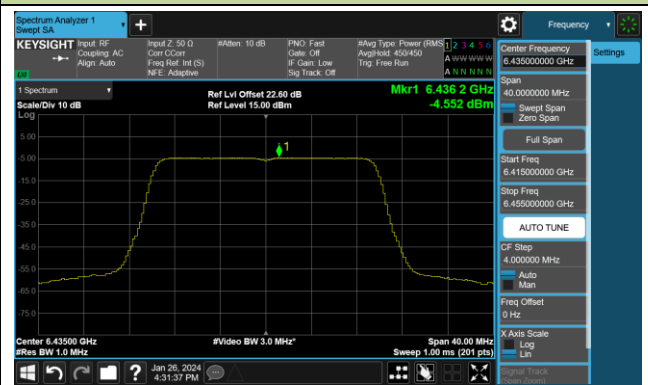

802.11ax-HE160 Power Spectral Density- Ant 2 (Nss = 4)

Channel 15 (6025MHz)

Channel 47 (6185MHz)

Channel 79 (6345MHz)

Channel 111 (6505MHz)

Channel 143 (6665MHz)

Channel 175 (6825MHz)

Channel 207 (6985MHz)

802.11be-EHT20 Power Spectral Density- Ant 2 (Nss = 4)

Channel 1 (5955MHz)

Channel 49 (6195MHz)

Channel 93 (6415MHz)

Channel 97 (6435MHz)

Channel 105 (6475MHz)

Channel 113 (6515MHz)

Channel 117 (6535MHz)

Channel 153 (6715MHz)

802.11be-EHT20 Power Spectral Density- Ant 2 (Nss = 4)

Channel 181 (6855MHz)

Channel 185 (6875MHz)

Channel 189 (6895MHz)

Channel 213 (7015MHz)

Channel 229 (7095MHz)

802.11be-EHT40 Power Spectral Density- Ant 2 (Nss = 4)