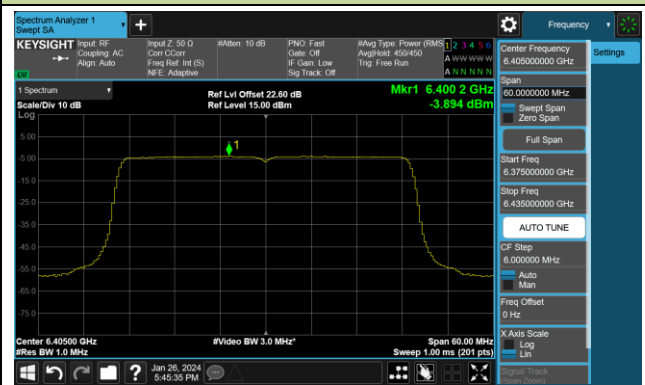

Channel 91 (6405MHz)