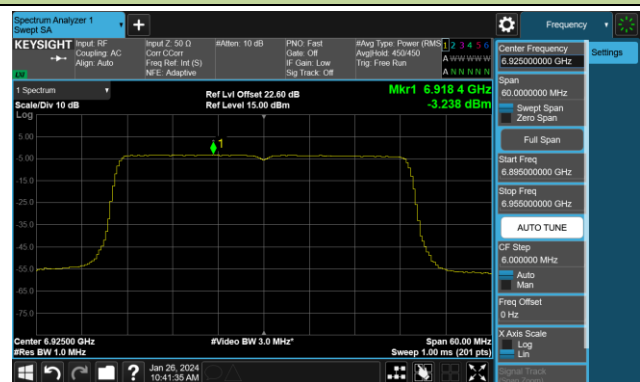

802.11ax-HE40 Power Spectral Density- Ant 2 (Nss = 4)

Channel 179 (6845MHz)

Channel 187 (6885MHz)

Channel 195 (6925MHz)

Channel 211 (7005MHz)

Channel 227 (7085MHz)

802.11ax-HE80 Power Spectral Density- Ant 2 (Nss = 4)

Channel 7 (5985MHz)

Channel 55 (6225MHz)

Channel 87 (6385MHz)

Channel 103 (6465MHz)

Channel 119 (6545MHz)

Channel 151 (6705MHz)

Channel 183 (6865MHz)

Channel 199 (6945MHz)