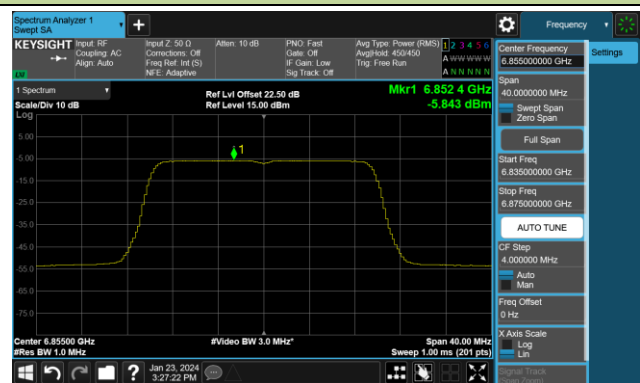

Channel 1 (5955MHz)

Channel 49 (6195MHz)

Channel 93 (6415MHz)

Channel 97 (6435MHz)

Channel 105 (6475MHz)

Channel 113 (6515MHz)

Channel 117 (6535MHz)

Channel 153 (6715MHz)

802.11ax-HE20 Power Spectral Density- Ant 2 (Nss = 4)

Channel 181 (6855MHz)

Channel 185 (6875MHz)

Channel 189 (6895MHz)

Channel 213 (7015MHz)

Channel 229 (7095MHz)

802.11ax-HE40 Power Spectral Density- Ant 2 (Nss = 4)