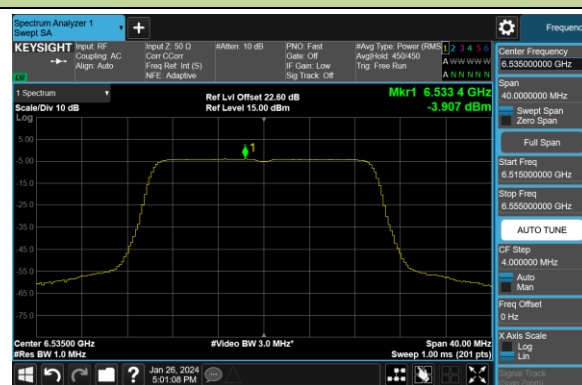

802.11ax-HE160 Power Spectral Density- Ant 2 (Nss = 4)

Channel 15 (6025MHz)

Channel 47 (6185MHz)

Channel 79 (6345MHz)

Channel 111 (6505MHz)

Channel 143 (6665MHz)

Channel 175 (6825MHz)

Channel 207 (6985MHz)

802.11be-EHT20 Power Spectral Density- Ant 2 (Nss = 4)

Channel 1 (5955MHz)

Channel 49 (6195MHz)

Channel 93 (6415MHz)

Channel 97 (6435MHz)

Channel 105 (6475MHz)

Channel 113 (6515MHz)

Channel 117 (6535MHz)

Channel 153 (6715MHz)

802.11be-EHT20 Power Spectral Density- Ant 2 (Nss = 4)

Channel 181 (6855MHz)

Channel 185 (6875MHz)

Channel 189 (6895MHz)

Channel 213 (7015MHz)

Channel 229 (7095MHz)

802.11be-EHT40 Power Spectral Density- Ant 2 (Nss = 4)