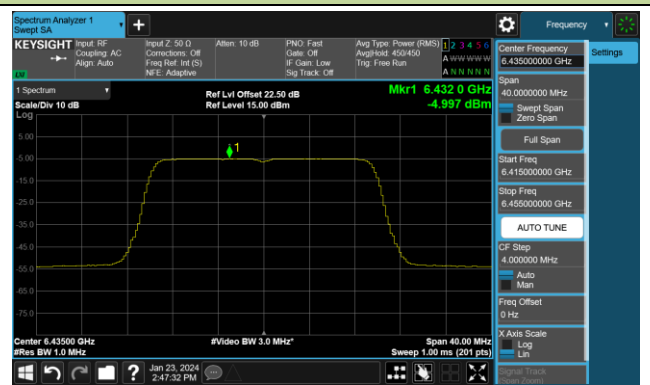

802.11be-EHT320 Power Spectral Density- Ant 1 (Nss = 4)

Channel 31 (6105MHz)

Channel 63 (6265MHz)

Channel 95 (6425MHz)

Channel 127 (6585MHz)

Channel 159 (6745MHz)

Channel 191 (6905MHz)

802.11ax-HE20 Power Spectral Density- Ant 2 (Nss = 4)

Channel 1 (5955MHz)

Channel 49 (6195MHz)

Channel 93 (6415MHz)

Channel 97 (6435MHz)

Channel 105 (6475MHz)

Channel 113 (6515MHz)

Channel 117 (6535MHz)

Channel 153 (6715MHz)

802.11ax-HE20 Power Spectral Density- Ant 2 (Nss = 4)

Channel 181 (6855MHz)

Channel 185 (6875MHz)

Channel 189 (6895MHz)

Channel 213 (7015MHz)

Channel 229 (7095MHz)

802.11ax-HE40 Power Spectral Density- Ant 2 (Nss = 4)