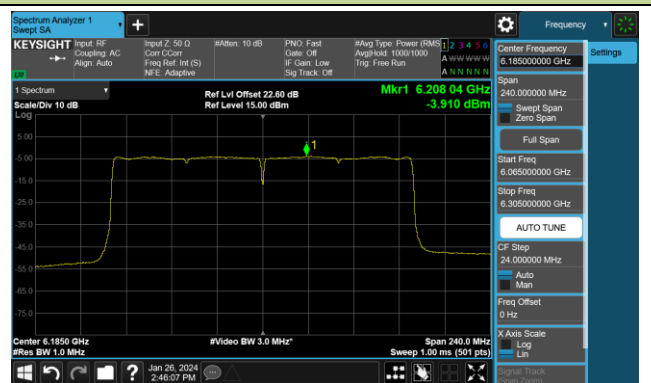

802.11ax-HE40 Power Spectral Density- Ant 2 (Nss = 4)

Channel 179 (6845MHz)

Channel 187 (6885MHz)

Channel 195 (6925MHz)

Channel 211 (7005MHz)

Channel 227 (7085MHz)

802.11ax-HE80 Power Spectral Density- Ant 2 (Nss = 4)

Channel 7 (5985MHz)

Channel 55 (6225MHz)

Channel 87 (6385MHz)

Channel 103 (6465MHz)

Channel 119 (6545MHz)

Channel 151 (6705MHz)

Channel 183 (6865MHz)

Channel 199 (6945MHz)

802.11ax-HE160 Power Spectral Density- Ant 2 (Nss = 4)

Channel 15 (6025MHz)

Channel 47 (6185MHz)

Channel 79 (6345MHz)

Channel 111 (6505MHz)

Channel 143 (6665MHz)

Channel 175 (6825MHz)

Channel 207 (6985MHz)