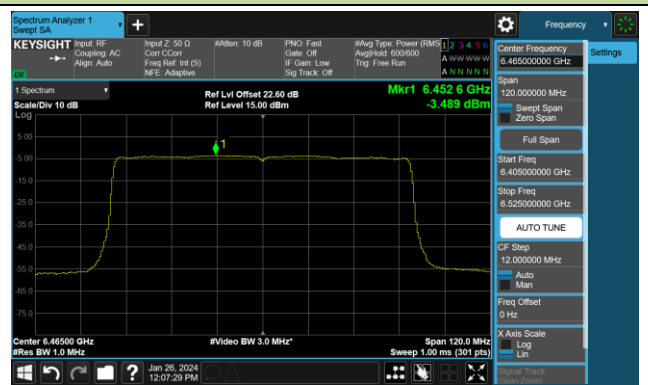

802.11ax-HE40 Power Spectral Density- Ant 2 (Nss = 4)

Channel 179 (6845MHz)

Channel 187 (6885MHz)

Channel 195 (6925MHz)

Channel 211 (7005MHz)

Channel 227 (7085MHz)

802.11ax-HE80 Power Spectral Density- Ant 2 (Nss = 4)

Channel 7 (5985MHz)

Channel 55 (6225MHz)

Channel 87 (6385MHz)

Channel 103 (6465MHz)

Channel 119 (6545MHz)

Channel 151 (6705MHz)

Channel 183 (6865MHz)

Channel 199 (6945MHz)

802.11ax-HE160 Power Spectral Density- Ant 2 (Nss = 4)

Channel 15 (6025MHz)

Channel 47 (6185MHz)

Channel 79 (6345MHz)

Channel 111 (6505MHz)

Channel 143 (6665MHz)

Channel 175 (6825MHz)

Channel 207 (6985MHz)