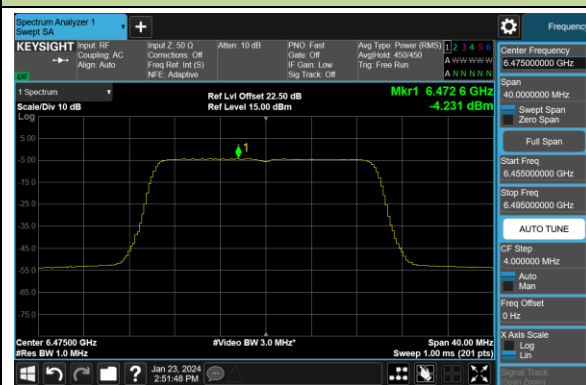

Channel 1 (5955MHz)

Channel 49 (6195MHz)

Channel 93 (6415MHz)

Channel 97 (6435MHz)

Channel 105 (6475MHz)

Channel 113 (6515MHz)

Channel 117 (6535MHz)

Channel 153 (6715MHz)

802.11ax-HE20 Power Spectral Density- Ant 2 (Nss = 4)

Channel 181 (6855MHz)

Channel 185 (6875MHz)

Channel 189 (6895MHz)

Channel 213 (7015MHz)

Channel 229 (7095MHz)

802.11ax-HE40 Power Spectral Density- Ant 2 (Nss = 4)