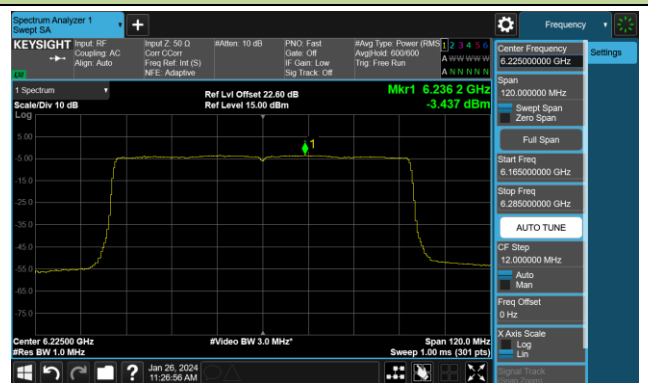

Channel 55 (6225MHz)