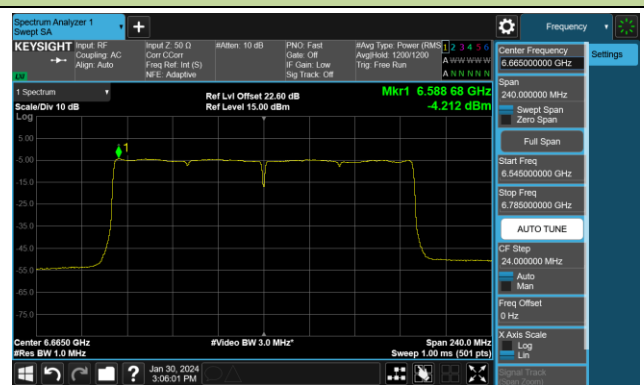

802.11be-EHT160 Power Spectral Density- Ant 1 (Nss = 4)

Channel 15 (6025MHz)

Channel 47 (6185MHz)

Channel 79 (6345MHz)

Channel 111 (6505MHz)

Channel 143 (6665MHz)

Channel 175 (6825MHz)

Channel 207 (6985MHz)

802.11be-EHT320 Power Spectral Density- Ant 1 (Nss = 4)

Channel 31 (6105MHz)

Channel 63 (6265MHz)

Channel 95 (6425MHz)

Channel 127 (6585MHz)

Channel 159 (6745MHz)

Channel 191 (6905MHz)

802.11ax-HE20 Power Spectral Density- Ant 2 (Nss = 4)