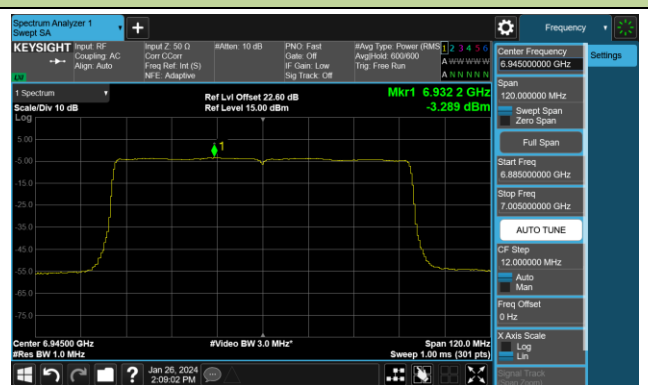

Channel 7 (5985MHz)

Channel 55 (6225MHz)

Channel 87 (6385MHz)

Channel 103 (6465MHz)

Channel 119 (6545MHz)

Channel 151 (6705MHz)

Channel 183 (6865MHz)

Channel 199 (6945MHz)

802.11ax-HE160 Power Spectral Density- Ant 2 (Nss = 4)

Channel 15 (6025MHz)

Channel 47 (6185MHz)

Channel 79 (6345MHz)

Channel 111 (6505MHz)

Channel 143 (6665MHz)

Channel 175 (6825MHz)

Channel 207 (6985MHz)