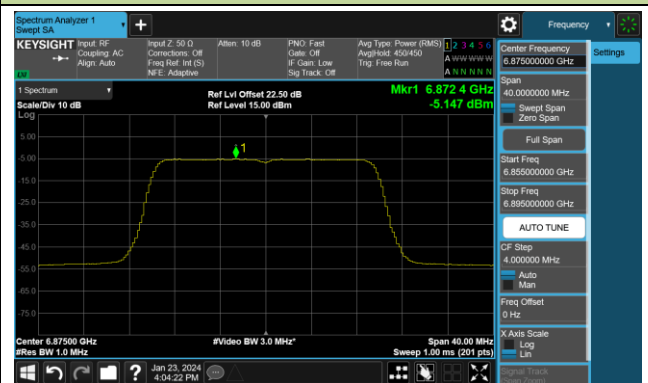

Channel 1 (5955MHz)

Channel 49 (6195MHz)

Channel 93 (6415MHz)

Channel 97 (6435MHz)

Channel 105 (6475MHz)

Channel 113 (6515MHz)

Channel 117 (6535MHz)

Channel 153 (6715MHz)

802.11ax-HE20 Power Spectral Density- Ant 2 (Nss = 4)

Channel 181 (6855MHz)

Channel 185 (6875MHz)

Channel 189 (6895MHz)

Channel 213 (7015MHz)

Channel 229 (7095MHz)

802.11ax-HE40 Power Spectral Density- Ant 2 (Nss = 4)