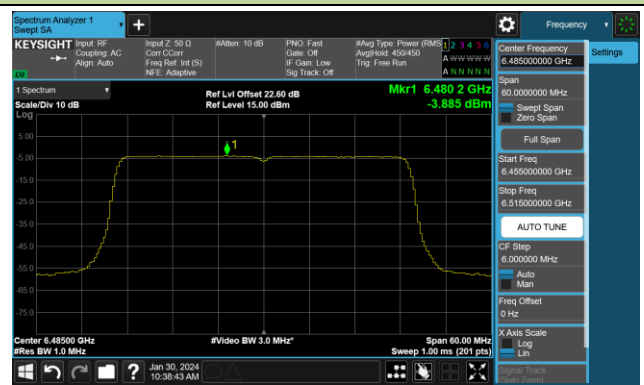

Channel 153 (6715MHz)

802.11be-EHT20 Power Spectral Density- Ant 2 (Nss = 4)

Channel 181 (6855MHz)

Channel 185 (6875MHz)

Channel 189 (6895MHz)

Channel 213 (7015MHz)

Channel 229 (7095MHz)

802.11be-EHT40 Power Spectral Density- Ant 2 (Nss = 4)

Channel 3 (5965MHz)

Channel 51 (6205MHz)

Channel 91 (6405MHz)

Channel 99 (6445MHz)

Channel 107 (6485MHz)

Channel 115 (6525MHz)

Channel 123 (6565MHz)

Channel 147 (6685MHz)

802.11be-EHT40 Power Spectral Density- Ant 2 (Nss = 4)

Channel 179 (6845MHz)

Channel 187 (6885MHz)

Channel 195 (6925MHz)

Channel 211 (7005MHz)

Channel 227 (7085MHz)