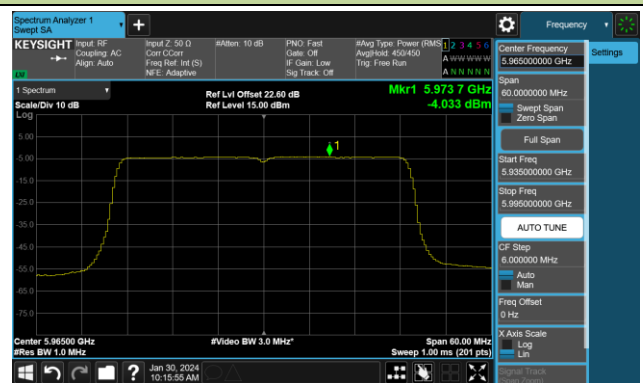

802.11be-EHT40 Power Spectral Density- Ant 1 (Nss = 4)

Channel 3 (5965MHz)