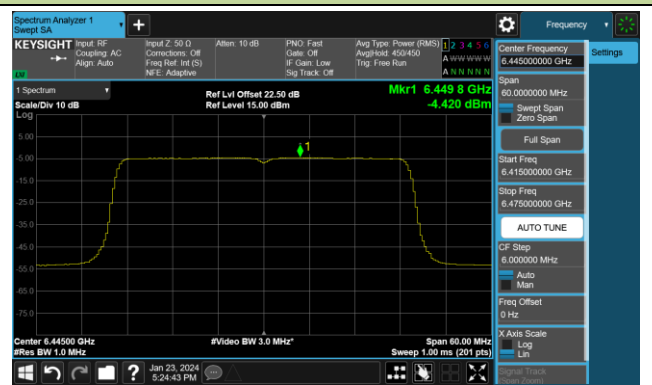

## 802.11ax-HE20 Power Spectral Density- Ant 1 (Nss = 4)

Channel 181 (6855MHz)

Channel 185 (6875MHz)

Channel 189 (6895MHz)

Channel 213 (7015MHz)

Channel 229 (7095MHz)

## 802.11ax-HE40 Power Spectral Density- Ant 1 (Nss = 4)

Channel 3 (5965MHz)

Channel 51 (6205MHz)

Channel 91 (6405MHz)

Channel 99 (6445MHz)

Channel 107 (6485MHz)

Channel 115 (6525MHz)

Channel 123 (6565MHz)

Channel 147 (6685MHz)