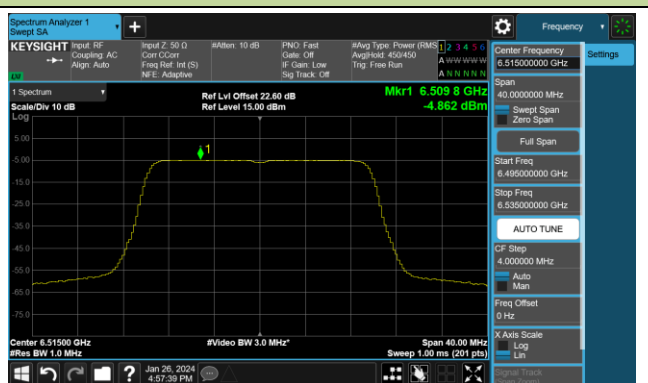

## 802.11ax-HE160 Power Spectral Density- Ant 1 (Nss = 4)

Channel 15 (6025MHz)

Channel 47 (6185MHz)

Channel 79 (6345MHz)

Channel 111 (6505MHz)

Channel 143 (6665MHz)

Channel 175 (6825MHz)

Channel 207 (6985MHz)

802.11be-EHT20 Power Spectral Density- Ant 1 (Nss = 4)

Channel 1 (5955MHz)

Channel 49 (6195MHz)

Channel 93 (6415MHz)

Channel 97 (6435MHz)

Channel 105 (6475MHz)

Channel 113 (6515MHz)

Channel 117 (6535MHz)

Channel 153 (6715MHz)