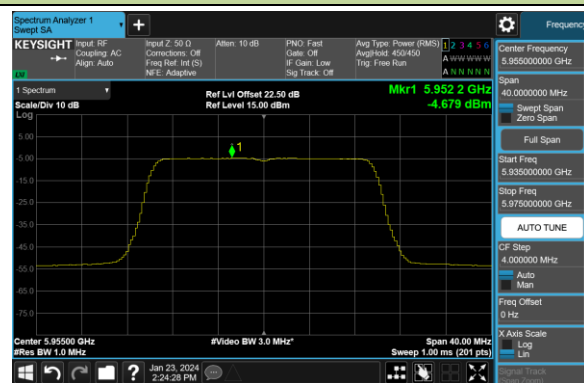

802.11be-EHT320 Power Spectral Density- Ant 0 (Nss = 4)

Channel 31 (6105MHz)

Channel 63 (6265MHz)

Channel 95 (6425MHz)

Channel 127 (6585MHz)

Channel 159 (6745MHz)

Channel 191 (6905MHz)

## 802.11ax-HE20 Power Spectral Density- Ant 1 (Nss = 4)

Channel 1 (5955MHz)

Channel 49 (6195MHz)

Channel 93 (6415MHz)

Channel 97 (6435MHz)

Channel 105 (6475MHz)

Channel 113 (6515MHz)

Channel 117 (6535MHz)

Channel 153 (6715MHz)