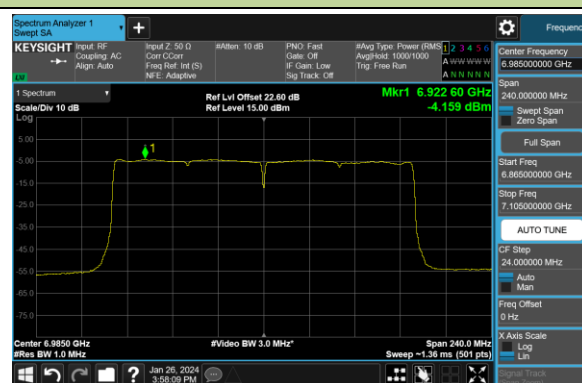

## 802.11ax-HE160 Power Spectral Density- Ant 1 (Nss = 4)

Channel 15 (6025MHz)

Channel 47 (6185MHz)

Channel 79 (6345MHz)

Channel 111 (6505MHz)

Channel 143 (6665MHz)

Channel 175 (6825MHz)

Channel 207 (6985MHz)