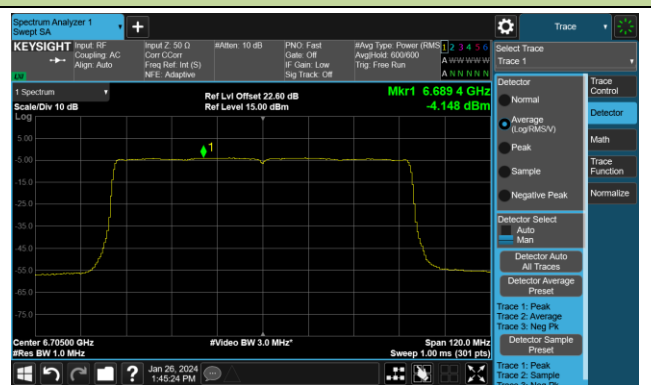

Channel 7 (5985MHz)

Channel 55 (6225MHz)

Channel 87 (6385MHz)

Channel 103 (6465MHz)

Channel 119 (6545MHz)

Channel 151 (6705MHz)

Channel 183 (6865MHz)

Channel 199 (6945MHz)

## 802.11ax-HE160 Power Spectral Density- Ant 1 (Nss = 4)

Channel 15 (6025MHz)

Channel 47 (6185MHz)

Channel 79 (6345MHz)

Channel 111 (6505MHz)

Channel 143 (6665MHz)

Channel 175 (6825MHz)

Channel 207 (6985MHz)