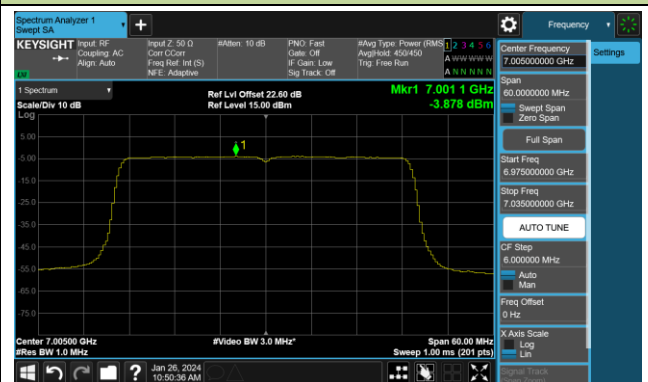

Channel 147 (6685MHz)

## 802.11ax-HE40 Power Spectral Density- Ant 1 (Nss = 4)

Channel 179 (6845MHz)

Channel 187 (6885MHz)

Channel 195 (6925MHz)

Channel 211 (7005MHz)

Channel 227 (7085MHz)

802.11ax-HE80 Power Spectral Density- Ant 1 (Nss = 4)