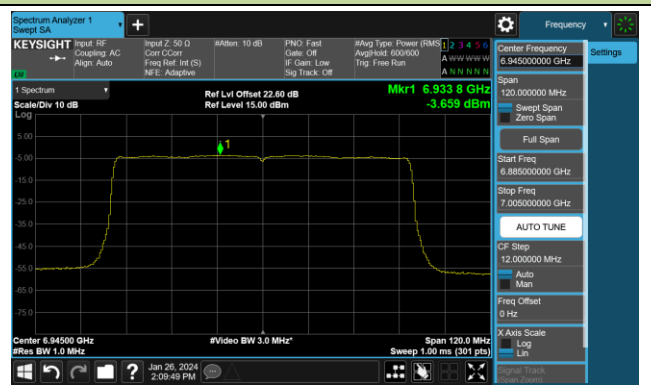

## 802.11ax-HE40 Power Spectral Density- Ant 1 (Nss = 4)

Channel 179 (6845MHz)

Channel 187 (6885MHz)

Channel 195 (6925MHz)

Channel 211 (7005MHz)

Channel 227 (7085MHz)

802.11ax-HE80 Power Spectral Density- Ant 1 (Nss = 4)

Channel 7 (5985MHz)

Channel 55 (6225MHz)

Channel 87 (6385MHz)

Channel 103 (6465MHz)

Channel 119 (6545MHz)

Channel 151 (6705MHz)

Channel 183 (6865MHz)

Channel 199 (6945MHz)

## 802.11ax-HE160 Power Spectral Density- Ant 1 (Nss = 4)

Channel 15 (6025MHz)

Channel 47 (6185MHz)

Channel 79 (6345MHz)

Channel 111 (6505MHz)

Channel 143 (6665MHz)

Channel 175 (6825MHz)

Channel 207 (6985MHz)