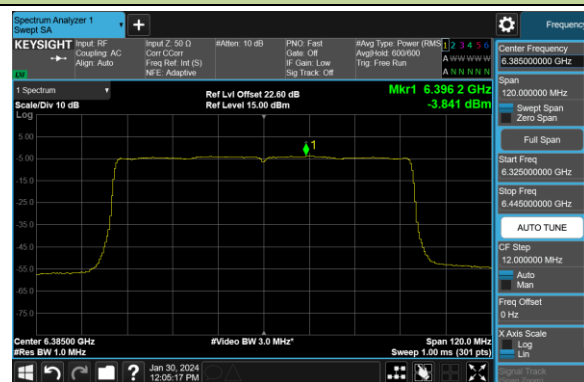

## 802.11be-EHT40 Power Spectral Density- Ant 1 (Nss = 4)

Channel 179 (6845MHz)

Channel 187 (6885MHz)

Channel 195 (6925MHz)

Channel 211 (7005MHz)

Channel 227 (7085MHz)

## 802.11be-EHT80 Power Spectral Density- Ant 1 (Nss = 4)

Channel 7 (5985MHz)

Channel 55 (6225MHz)

Channel 87 (6385MHz)

Channel 103 (6465MHz)

Channel 119 (6545MHz)

Channel 151 (6705MHz)

Channel 183 (6865MHz)

Channel 199 (6945MHz)