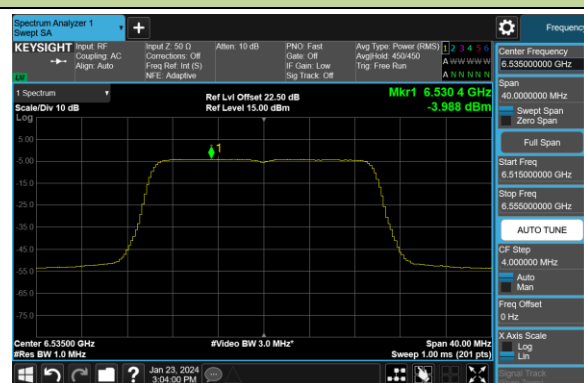

## 802.11ax-HE20 Power Spectral Density- Ant 1 (Nss = 4)

Channel 1 (5955MHz)

Channel 49 (6195MHz)

Channel 93 (6415MHz)

Channel 97 (6435MHz)

Channel 105 (6475MHz)

Channel 113 (6515MHz)

Channel 117 (6535MHz)

Channel 153 (6715MHz)