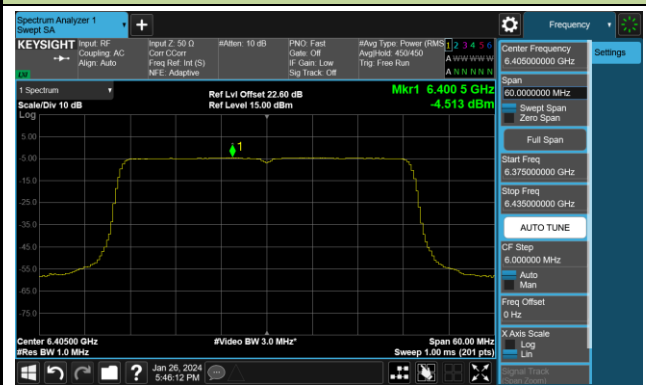

## 802.11ax-HE20 Power Spectral Density- Ant 1 (Nss = 4)

Channel 181 (6855MHz)

Channel 185 (6875MHz)

Channel 189 (6895MHz)

Channel 213 (7015MHz)

Channel 229 (7095MHz)

## 802.11ax-HE40 Power Spectral Density- Ant 1 (Nss = 4)

Channel 3 (5965MHz)

Channel 51 (6205MHz)

Channel 91 (6405MHz)

Channel 99 (6445MHz)

Channel 107 (6485MHz)

Channel 115 (6525MHz)

Channel 123 (6565MHz)

Channel 147 (6685MHz)