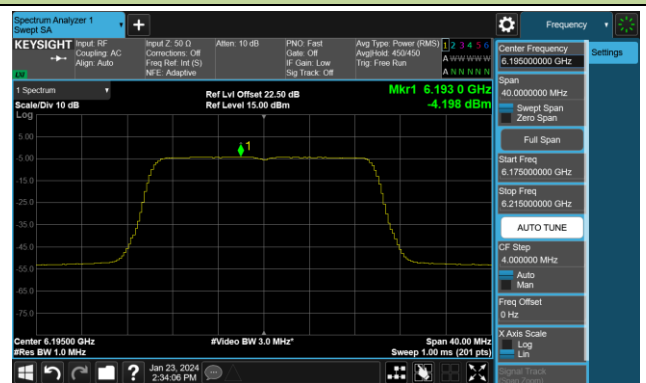

802.11be-EHT320 Power Spectral Density- Ant 0 (Nss = 4)

Channel 31 (6105MHz)

Channel 63 (6265MHz)

Channel 95 (6425MHz)

Channel 127 (6585MHz)

Channel 159 (6745MHz)

Channel 191 (6905MHz)

## 802.11ax-HE20 Power Spectral Density- Ant 1 (Nss = 4)

Channel 1 (5955MHz)

Channel 49 (6195MHz)

Channel 93 (6415MHz)

Channel 97 (6435MHz)

Channel 105 (6475MHz)

Channel 113 (6515MHz)

Channel 117 (6535MHz)

Channel 153 (6715MHz)