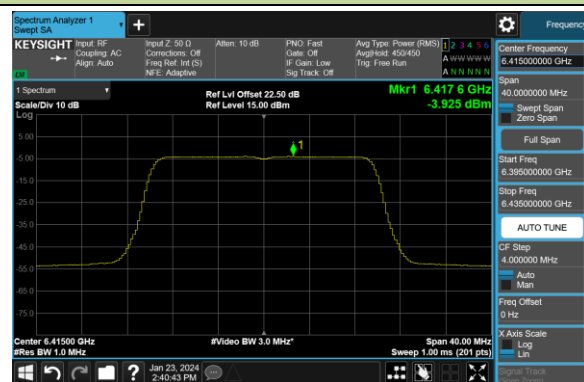

## 802.11ax-HE20 Power Spectral Density- Ant 1 (Nss = 4)

Channel 1 (5955MHz)

Channel 49 (6195MHz)

Channel 93 (6415MHz)

Channel 97 (6435MHz)

Channel 105 (6475MHz)

Channel 113 (6515MHz)

Channel 117 (6535MHz)

Channel 153 (6715MHz)