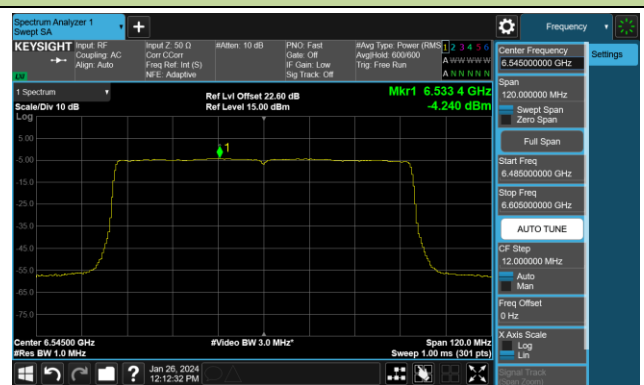

Channel 7 (5985MHz)

Channel 55 (6225MHz)

Channel 87 (6385MHz)

Channel 103 (6465MHz)

Channel 119 (6545MHz)

Channel 151 (6705MHz)

Channel 183 (6865MHz)

Channel 199 (6945MHz)

## 802.11ax-HE160 Power Spectral Density- Ant 1 (Nss = 4)

Channel 15 (6025MHz)

Channel 47 (6185MHz)

Channel 79 (6345MHz)

Channel 111 (6505MHz)

Channel 143 (6665MHz)

Channel 175 (6825MHz)

Channel 207 (6985MHz)