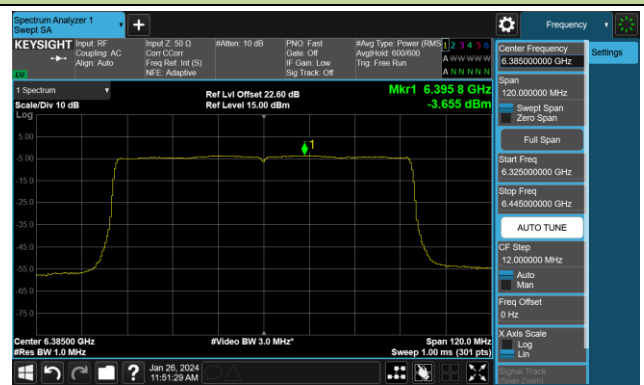

Channel 87 (6385MHz)