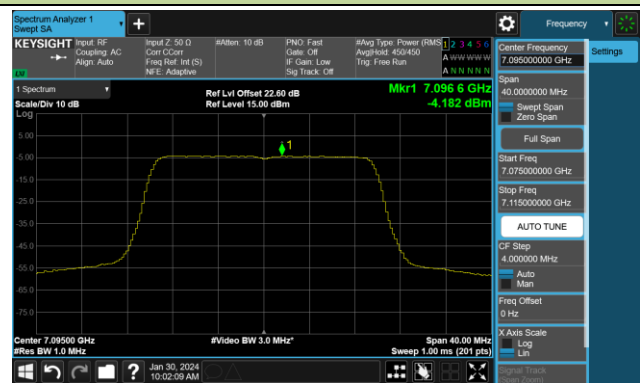

Channel 153 (6715MHz)

## 802.11be-EHT20 Power Spectral Density- Ant 1 (Nss = 4)

Channel 181 (6855MHz)

Channel 185 (6875MHz)

Channel 189 (6895MHz)

Channel 213 (7015MHz)

Channel 229 (7095MHz)

Channel 147 (6685MHz)