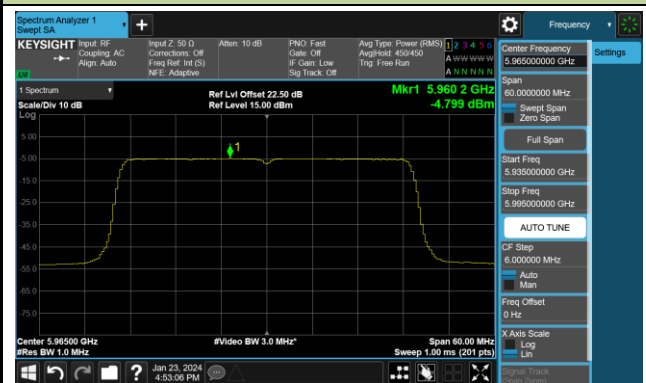

802.11ax-HE40 Power Spectral Density- Ant 1 (Nss = 4)

Channel 3 (5965MHz)