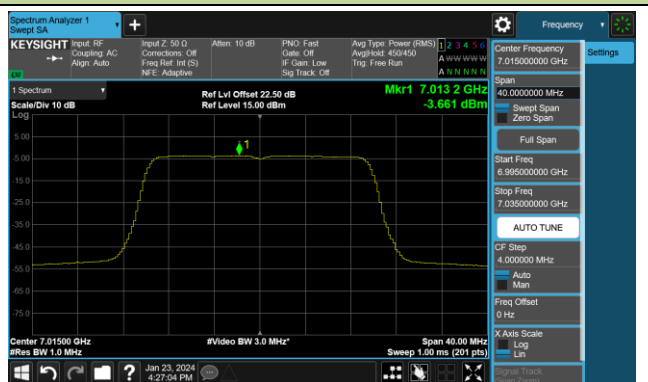

Channel 153 (6715MHz)

## 802.11ax-HE20 Power Spectral Density- Ant 1 (Nss = 4)

Channel 181 (6855MHz)

Channel 185 (6875MHz)

Channel 189 (6895MHz)

Channel 213 (7015MHz)

Channel 229 (7095MHz)

## 802.11ax-HE40 Power Spectral Density- Ant 1 (Nss = 4)

Channel 3 (5965MHz)

Channel 51 (6205MHz)

Channel 91 (6405MHz)

Channel 99 (6445MHz)

Channel 107 (6485MHz)

Channel 115 (6525MHz)

Channel 123 (6565MHz)

Channel 147 (6685MHz)