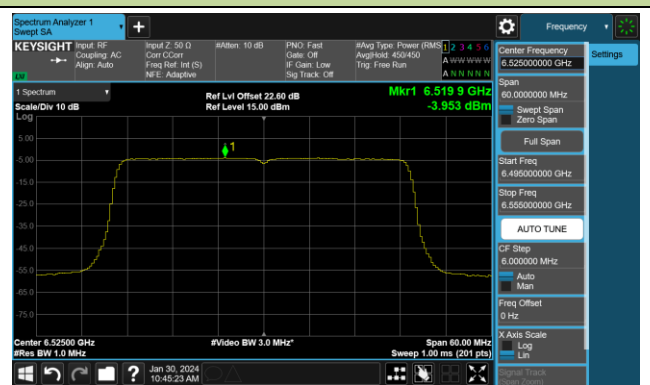

## 802.11be-EHT20 Power Spectral Density- Ant 1 (Nss = 4)

Channel 181 (6855MHz)

Channel 185 (6875MHz)

Channel 189 (6895MHz)

Channel 213 (7015MHz)

Channel 229 (7095MHz)

## 802.11be-EHT40 Power Spectral Density- Ant 1 (Nss = 4)

Channel 3 (5965MHz)

Channel 51 (6205MHz)

Channel 91 (6405MHz)

Channel 99 (6445MHz)

Channel 107 (6485MHz)

Channel 115 (6525MHz)

Channel 123 (6565MHz)

Channel 147 (6685MHz)