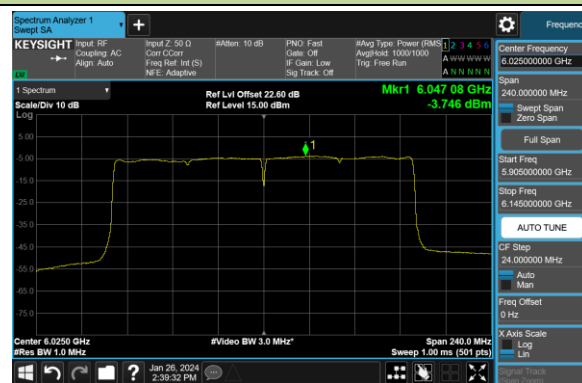

Channel 7 (5985MHz)

Channel 55 (6225MHz)

Channel 87 (6385MHz)

Channel 103 (6465MHz)

Channel 119 (6545MHz)

Channel 151 (6705MHz)

Channel 183 (6865MHz)

Channel 199 (6945MHz)

## 802.11ax-HE160 Power Spectral Density- Ant 1 (Nss = 4)

Channel 15 (6025MHz)

Channel 47 (6185MHz)

Channel 79 (6345MHz)

Channel 111 (6505MHz)

Channel 143 (6665MHz)

Channel 175 (6825MHz)

Channel 207 (6985MHz)