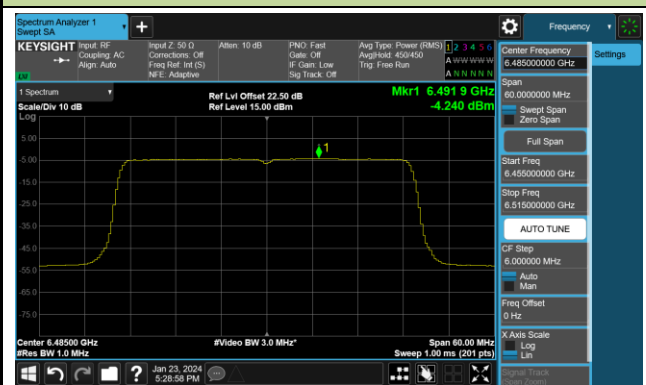

## 802.11ax-HE20 Power Spectral Density- Ant 1 (Nss = 4)

Channel 181 (6855MHz)

Channel 185 (6875MHz)

Channel 189 (6895MHz)

Channel 213 (7015MHz)

Channel 229 (7095MHz)

## 802.11ax-HE40 Power Spectral Density- Ant 1 (Nss = 4)

Channel 3 (5965MHz)

Channel 51 (6205MHz)

Channel 91 (6405MHz)

Channel 99 (6445MHz)

Channel 107 (6485MHz)

Channel 115 (6525MHz)

Channel 123 (6565MHz)

Channel 147 (6685MHz)