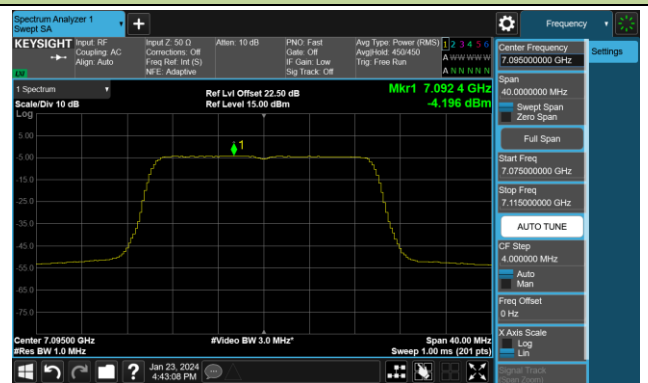

Channel 153 (6715MHz)

## 802.11ax-HE20 Power Spectral Density- Ant 1 (Nss = 4)

Channel 181 (6855MHz)

Channel 185 (6875MHz)

Channel 189 (6895MHz)

Channel 213 (7015MHz)

Channel 229 (7095MHz)

## 802.11ax-HE40 Power Spectral Density- Ant 1 (Nss = 4)

Channel 3 (5965MHz)

Channel 51 (6205MHz)

Channel 91 (6405MHz)

Channel 99 (6445MHz)

Channel 107 (6485MHz)

Channel 115 (6525MHz)

Channel 123 (6565MHz)

Channel 147 (6685MHz)