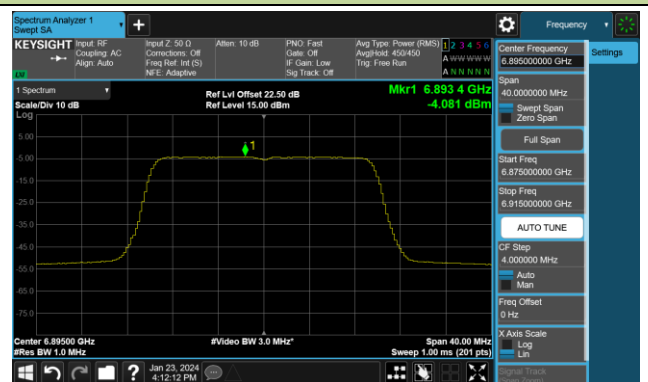

Channel 153 (6715MHz)

## 802.11ax-HE20 Power Spectral Density- Ant 1 (Nss = 4)

Channel 181 (6855MHz)

Channel 185 (6875MHz)

Channel 189 (6895MHz)

Channel 213 (7015MHz)

Channel 229 (7095MHz)

## 802.11ax-HE40 Power Spectral Density- Ant 1 (Nss = 4)

Channel 3 (5965MHz)

Channel 51 (6205MHz)

Channel 91 (6405MHz)

Channel 99 (6445MHz)

Channel 107 (6485MHz)

Channel 115 (6525MHz)

Channel 123 (6565MHz)

Channel 147 (6685MHz)