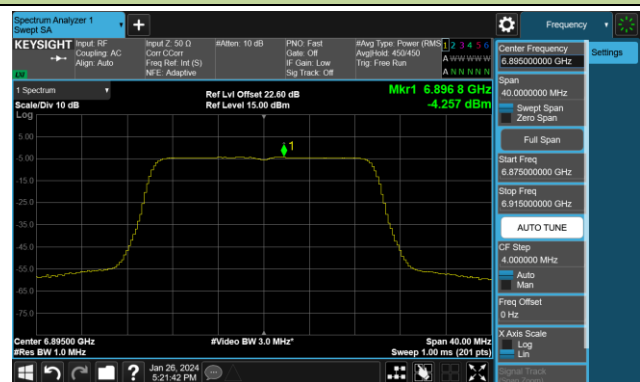

Channel 153 (6715MHz)

## 802.11be-EHT20 Power Spectral Density- Ant 1 (Nss = 4)

Channel 181 (6855MHz)

Channel 185 (6875MHz)

Channel 189 (6895MHz)

Channel 213 (7015MHz)

Channel 229 (7095MHz)

## 802.11be-EHT40 Power Spectral Density- Ant 1 (Nss = 4)

Channel 3 (5965MHz)

Channel 51 (6205MHz)

Channel 91 (6405MHz)

Channel 99 (6445MHz)

Channel 107 (6485MHz)

Channel 115 (6525MHz)

Channel 123 (6565MHz)

Channel 147 (6685MHz)