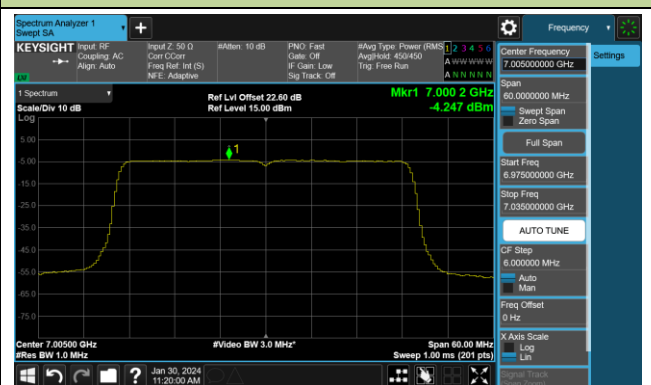

Channel 147 (6685MHz)

## 802.11be-EHT40 Power Spectral Density- Ant 1 (Nss = 4)

Channel 179 (6845MHz)

Channel 187 (6885MHz)

Channel 195 (6925MHz)

Channel 211 (7005MHz)

Channel 227 (7085MHz)

## 802.11be-EHT80 Power Spectral Density- Ant 1 (Nss = 4)

Channel 7 (5985MHz)

Channel 55 (6225MHz)

Channel 87 (6385MHz)

Channel 103 (6465MHz)

Channel 119 (6545MHz)

Channel 151 (6705MHz)

Channel 183 (6865MHz)

Channel 199 (6945MHz)