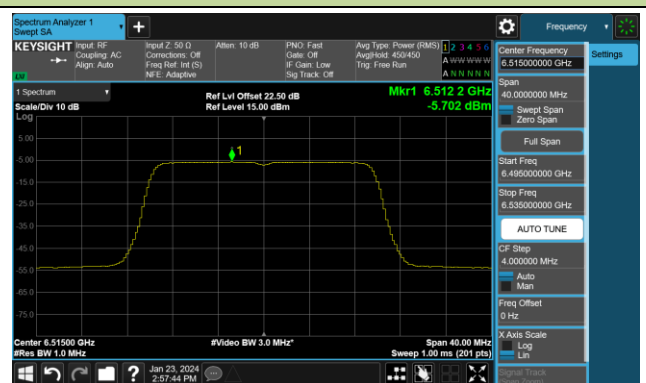

## 802.11ax-HE20 Power Spectral Density- Ant 1 (Nss = 4)

Channel 1 (5955MHz)

Channel 49 (6195MHz)

Channel 93 (6415MHz)

Channel 97 (6435MHz)

Channel 105 (6475MHz)

Channel 113 (6515MHz)

Channel 117 (6535MHz)

Channel 153 (6715MHz)