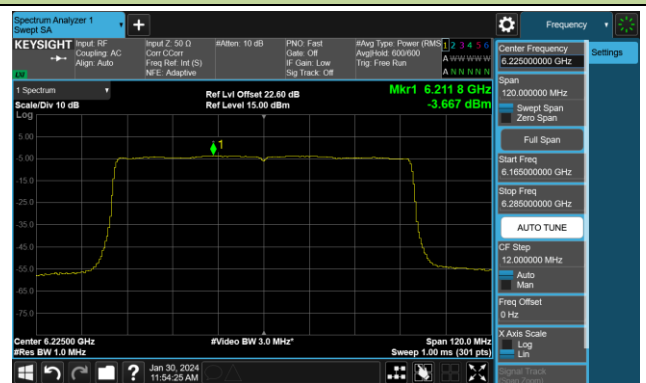

Channel 147 (6685MHz)

## 802.11be-EHT40 Power Spectral Density- Ant 1 (Nss = 4)

Channel 179 (6845MHz)

Channel 187 (6885MHz)

Channel 195 (6925MHz)

Channel 211 (7005MHz)

Channel 227 (7085MHz)

## 802.11be-EHT80 Power Spectral Density- Ant 1 (Nss = 4)

Channel 7 (5985MHz)

Channel 55 (6225MHz)

Channel 87 (6385MHz)

Channel 103 (6465MHz)

Channel 119 (6545MHz)

Channel 151 (6705MHz)

Channel 183 (6865MHz)

Channel 199 (6945MHz)