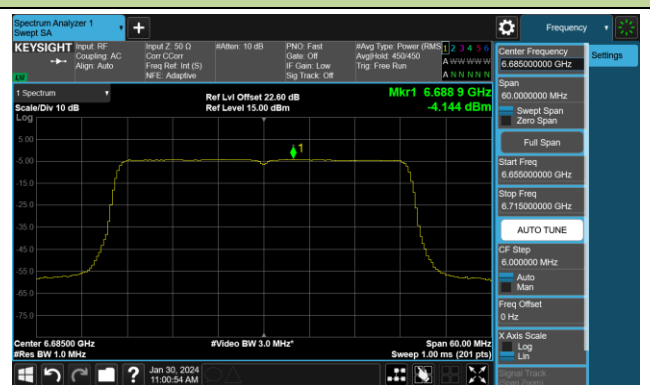

## 802.11be-EHT20 Power Spectral Density- Ant 1 (Nss = 4)

Channel 181 (6855MHz)

Channel 185 (6875MHz)

Channel 189 (6895MHz)

Channel 213 (7015MHz)

Channel 229 (7095MHz)

## 802.11be-EHT40 Power Spectral Density- Ant 1 (Nss = 4)

Channel 3 (5965MHz)

Channel 51 (6205MHz)

Channel 91 (6405MHz)

Channel 99 (6445MHz)

Channel 107 (6485MHz)

Channel 115 (6525MHz)

Channel 123 (6565MHz)

Channel 147 (6685MHz)