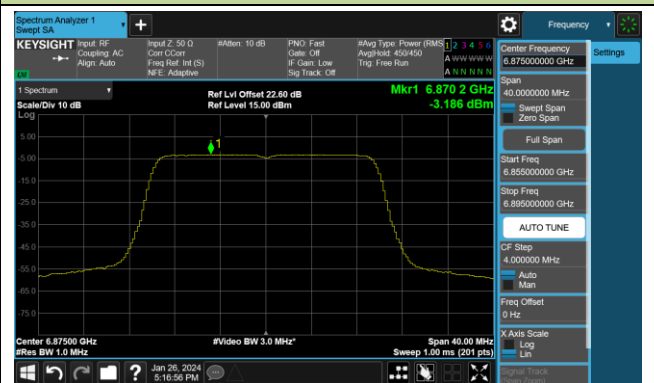

Channel 153 (6715MHz)

## 802.11be-EHT20 Power Spectral Density- Ant 1 (Nss = 4)

Channel 181 (6855MHz)

Channel 185 (6875MHz)

Channel 189 (6895MHz)

Channel 213 (7015MHz)

Channel 229 (7095MHz)