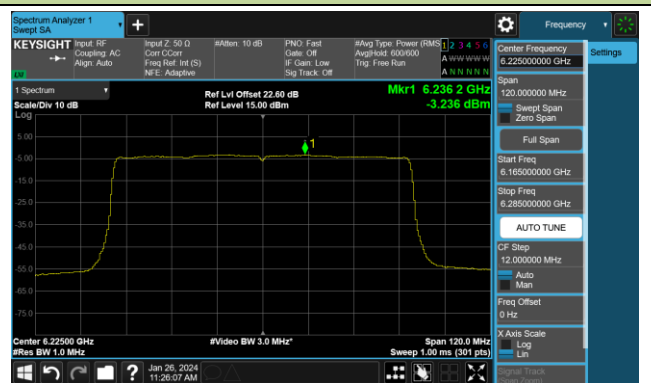

Channel 55 (6225MHz)