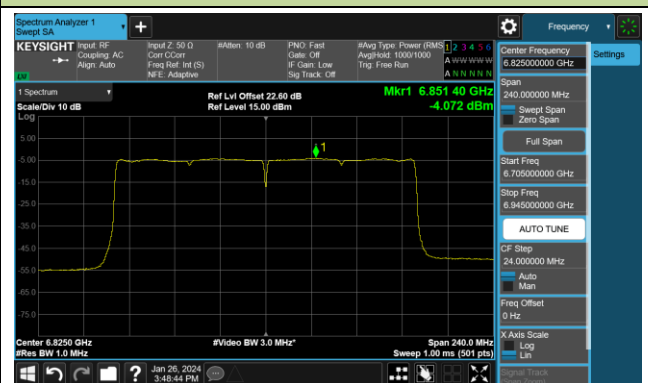

## 802.11ax-HE160 Power Spectral Density- Ant 1 (Nss = 4)

Channel 15 (6025MHz)

Channel 47 (6185MHz)

Channel 79 (6345MHz)

Channel 111 (6505MHz)

Channel 143 (6665MHz)

Channel 175 (6825MHz)

Channel 207 (6985MHz)