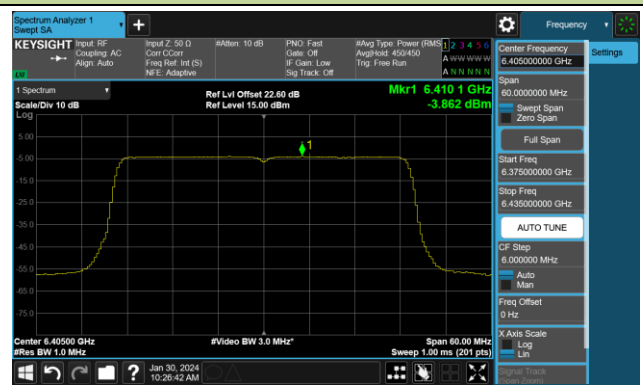

## 802.11be-EHT20 Power Spectral Density- Ant 1 (Nss = 4)

Channel 181 (6855MHz)

Channel 185 (6875MHz)

Channel 189 (6895MHz)

Channel 213 (7015MHz)

Channel 229 (7095MHz)

## 802.11be-EHT40 Power Spectral Density- Ant 1 (Nss = 4)

Channel 3 (5965MHz)

Channel 51 (6205MHz)

Channel 91 (6405MHz)

Channel 99 (6445MHz)

Channel 107 (6485MHz)

Channel 115 (6525MHz)

Channel 123 (6565MHz)

Channel 147 (6685MHz)