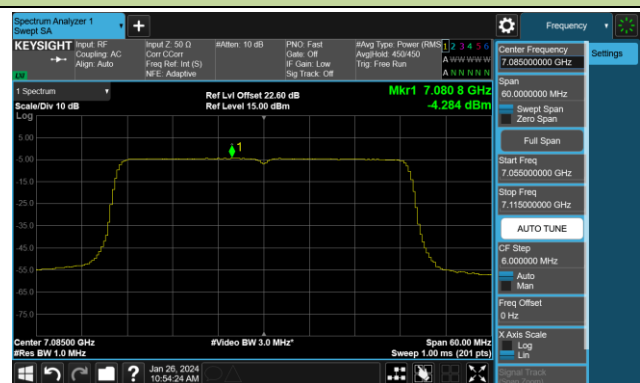

Channel 147 (6685MHz)

## 802.11ax-HE40 Power Spectral Density- Ant 1 (Nss = 4)

Channel 179 (6845MHz)

Channel 187 (6885MHz)

Channel 195 (6925MHz)

Channel 211 (7005MHz)

Channel 227 (7085MHz)

802.11ax-HE80 Power Spectral Density- Ant 1 (Nss = 4)