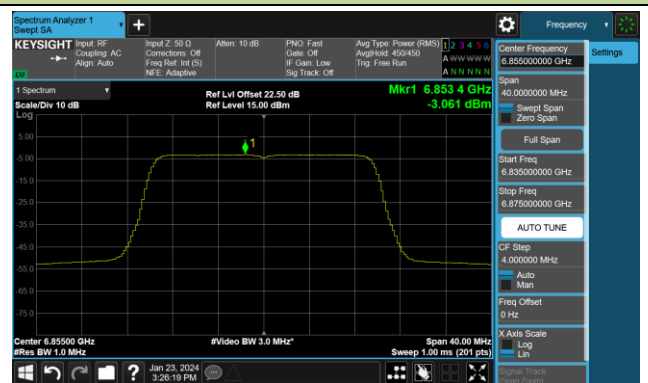

802.11ax-HE20 Power Spectral Density- Ant 1 (Nss = 4)

Channel 181 (6855MHz)