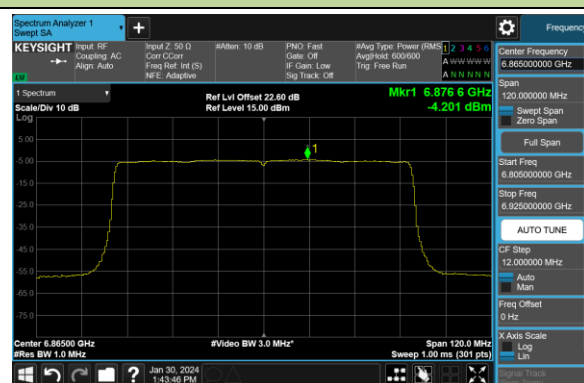

## 802.11be-EHT80 Power Spectral Density- Ant 1 (Nss = 4)

Channel 7 (5985MHz)

Channel 55 (6225MHz)

Channel 87 (6385MHz)

Channel 103 (6465MHz)

Channel 119 (6545MHz)

Channel 151 (6705MHz)

Channel 183 (6865MHz)

Channel 199 (6945MHz)