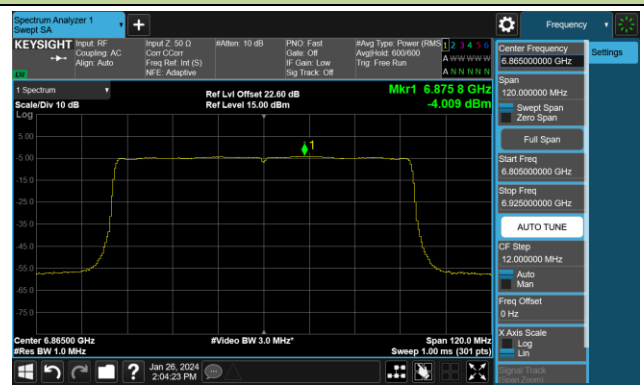

Channel 7 (5985MHz)

Channel 55 (6225MHz)

Channel 87 (6385MHz)

Channel 103 (6465MHz)

Channel 119 (6545MHz)

Channel 151 (6705MHz)

Channel 183 (6865MHz)

Channel 199 (6945MHz)

## 802.11ax-HE160 Power Spectral Density- Ant 1 (Nss = 4)

Channel 15 (6025MHz)

Channel 47 (6185MHz)

Channel 79 (6345MHz)

Channel 111 (6505MHz)

Channel 143 (6665MHz)

Channel 175 (6825MHz)

Channel 207 (6985MHz)