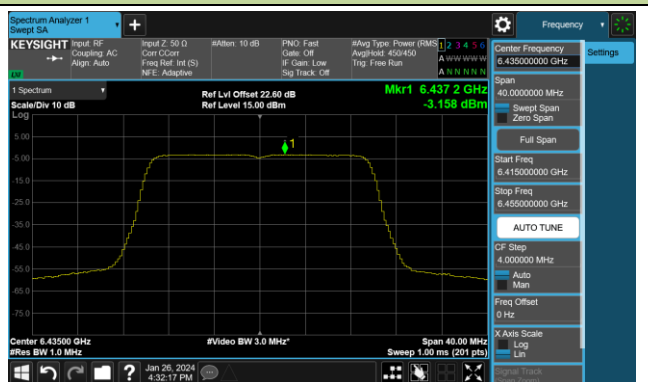

## 802.11ax-HE160 Power Spectral Density- Ant 1 (Nss = 4)

Channel 15 (6025MHz)

Channel 47 (6185MHz)

Channel 79 (6345MHz)

Channel 111 (6505MHz)

Channel 143 (6665MHz)

Channel 175 (6825MHz)

Channel 207 (6985MHz)

802.11be-EHT20 Power Spectral Density- Ant 1 (Nss = 4)

Channel 1 (5955MHz)

Channel 49 (6195MHz)

Channel 93 (6415MHz)

Channel 97 (6435MHz)

Channel 105 (6475MHz)

Channel 113 (6515MHz)

Channel 117 (6535MHz)

Channel 153 (6715MHz)