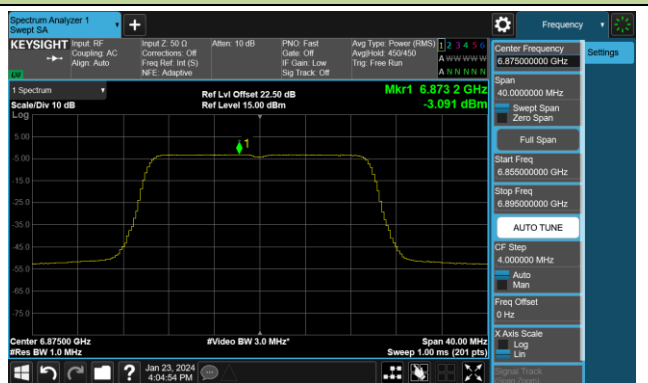

## 802.11ax-HE20 Power Spectral Density- Ant 1 (Nss = 4)

Channel 1 (5955MHz)

Channel 49 (6195MHz)

Channel 93 (6415MHz)

Channel 97 (6435MHz)

Channel 105 (6475MHz)

Channel 113 (6515MHz)

Channel 117 (6535MHz)

Channel 153 (6715MHz)

## 802.11ax-HE20 Power Spectral Density- Ant 1 (Nss = 4)

Channel 181 (6855MHz)

Channel 185 (6875MHz)

Channel 189 (6895MHz)

Channel 213 (7015MHz)

Channel 229 (7095MHz)