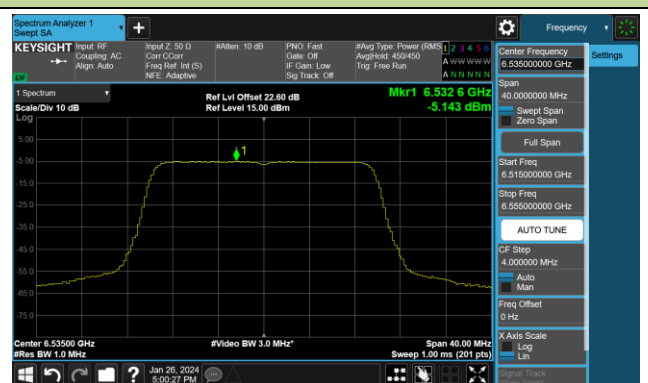

## 802.11ax-HE160 Power Spectral Density- Ant 1 (Nss = 4)

Channel 15 (6025MHz)

Channel 47 (6185MHz)

Channel 79 (6345MHz)

Channel 111 (6505MHz)

Channel 143 (6665MHz)

Channel 175 (6825MHz)

Channel 207 (6985MHz)

802.11be-EHT20 Power Spectral Density- Ant 1 (Nss = 4)

Channel 1 (5955MHz)

Channel 49 (6195MHz)

Channel 93 (6415MHz)

Channel 97 (6435MHz)

Channel 105 (6475MHz)

Channel 113 (6515MHz)

Channel 117 (6535MHz)

Channel 153 (6715MHz)