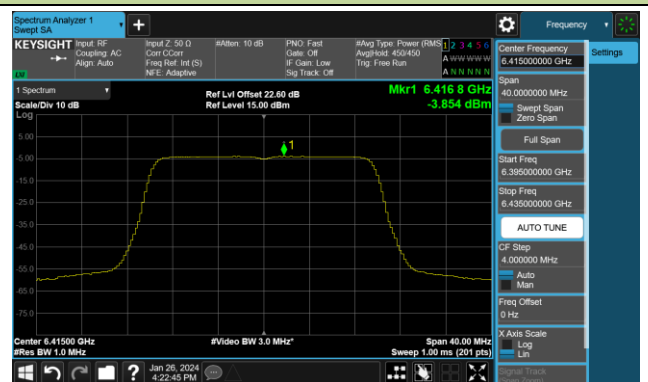

## 802.11ax-HE160 Power Spectral Density- Ant 1 (Nss = 4)

Channel 15 (6025MHz)

Channel 47 (6185MHz)

Channel 79 (6345MHz)

Channel 111 (6505MHz)

Channel 143 (6665MHz)

Channel 175 (6825MHz)

Channel 207 (6985MHz)

802.11be-EHT20 Power Spectral Density- Ant 1 (Nss = 4)

Channel 1 (5955MHz)

Channel 49 (6195MHz)

Channel 93 (6415MHz)

Channel 97 (6435MHz)

Channel 105 (6475MHz)

Channel 113 (6515MHz)

Channel 117 (6535MHz)

Channel 153 (6715MHz)