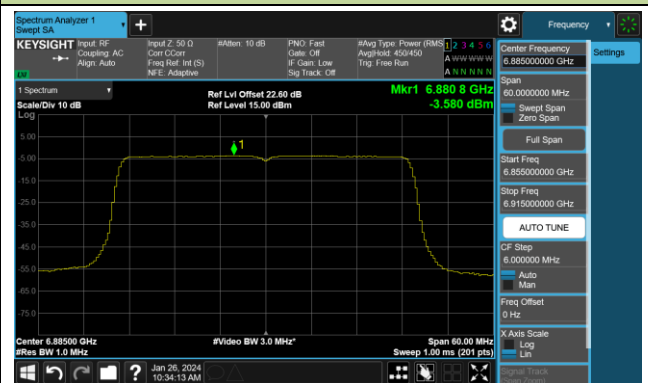

Channel 147 (6685MHz)

## 802.11ax-HE40 Power Spectral Density- Ant 1 (Nss = 4)

Channel 179 (6845MHz)

Channel 187 (6885MHz)

Channel 195 (6925MHz)

Channel 211 (7005MHz)

Channel 227 (7085MHz)

802.11ax-HE80 Power Spectral Density- Ant 1 (Nss = 4)