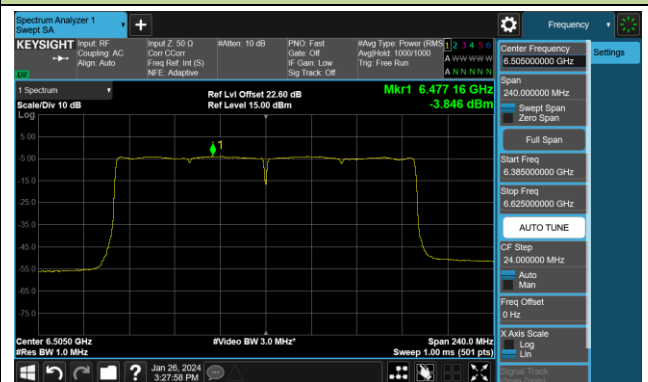

## 802.11ax-HE160 Power Spectral Density- Ant 1 (Nss = 4)

Channel 15 (6025MHz)

Channel 47 (6185MHz)

Channel 79 (6345MHz)

Channel 111 (6505MHz)

Channel 143 (6665MHz)

Channel 175 (6825MHz)

Channel 207 (6985MHz)

802.11be-EHT20 Power Spectral Density- Ant 1 (Nss = 4)

Channel 1 (5955MHz)

Channel 49 (6195MHz)

Channel 93 (6415MHz)

Channel 97 (6435MHz)

Channel 105 (6475MHz)

Channel 113 (6515MHz)

Channel 117 (6535MHz)