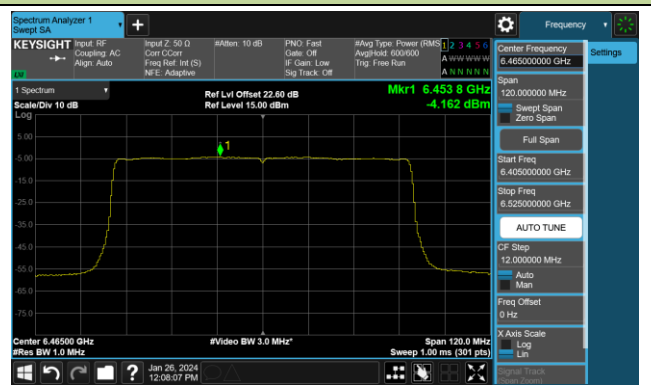

## 802.11ax-HE40 Power Spectral Density- Ant 1 (Nss = 4)

Channel 179 (6845MHz)

Channel 187 (6885MHz)

Channel 195 (6925MHz)

Channel 211 (7005MHz)

Channel 227 (7085MHz)

802.11ax-HE80 Power Spectral Density- Ant 1 (Nss = 4)

Channel 7 (5985MHz)

Channel 55 (6225MHz)

Channel 87 (6385MHz)

Channel 103 (6465MHz)

Channel 119 (6545MHz)

Channel 151 (6705MHz)

Channel 183 (6865MHz)

Channel 199 (6945MHz)

## 802.11ax-HE160 Power Spectral Density- Ant 1 (Nss = 4)

Channel 15 (6025MHz)

Channel 47 (6185MHz)

Channel 79 (6345MHz)

Channel 111 (6505MHz)

Channel 143 (6665MHz)

Channel 175 (6825MHz)

Channel 207 (6985MHz)