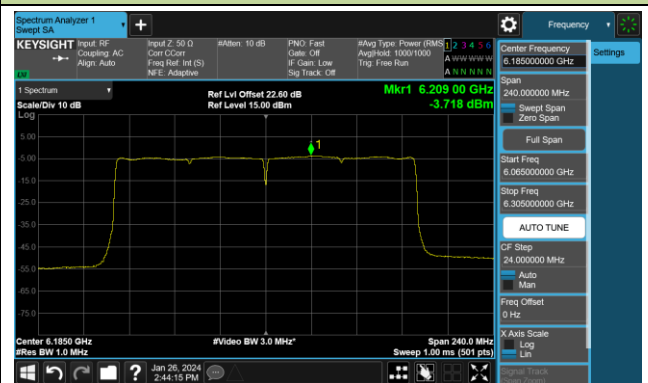

Channel 7 (5985MHz)

Channel 55 (6225MHz)

Channel 87 (6385MHz)

Channel 103 (6465MHz)

Channel 119 (6545MHz)

Channel 151 (6705MHz)

Channel 183 (6865MHz)

Channel 199 (6945MHz)

## 802.11ax-HE160 Power Spectral Density- Ant 1 (Nss = 4)

Channel 15 (6025MHz)

Channel 47 (6185MHz)

Channel 79 (6345MHz)

Channel 111 (6505MHz)

Channel 143 (6665MHz)

Channel 175 (6825MHz)

Channel 207 (6985MHz)