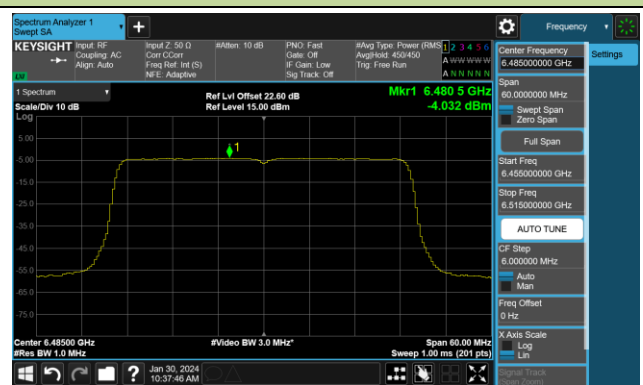

## 802.11be-EHT20 Power Spectral Density- Ant 1 (Nss = 4)

Channel 181 (6855MHz)

Channel 185 (6875MHz)

Channel 189 (6895MHz)

Channel 213 (7015MHz)

Channel 229 (7095MHz)

## 802.11be-EHT40 Power Spectral Density- Ant 1 (Nss = 4)

Channel 3 (5965MHz)

Channel 51 (6205MHz)

Channel 91 (6405MHz)

Channel 99 (6445MHz)

Channel 107 (6485MHz)

Channel 115 (6525MHz)

Channel 123 (6565MHz)

Channel 147 (6685MHz)