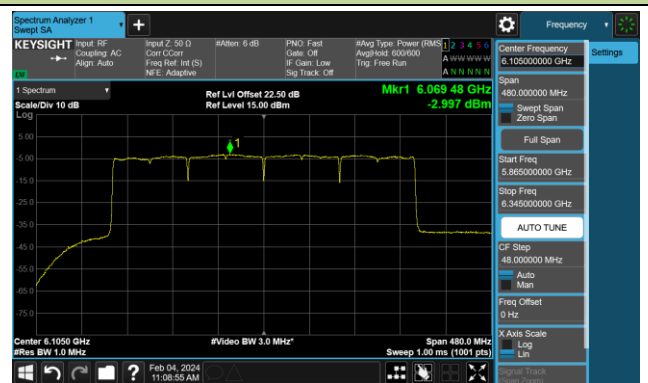

802.11be-EHT320 Power Spectral Density- Ant 0 (Nss = 4)

Channel 31 (6105MHz)

Channel 63 (6265MHz)

Channel 95 (6425MHz)

Channel 127 (6585MHz)

Channel 159 (6745MHz)

Channel 191 (6905MHz)

## 802.11ax-HE20 Power Spectral Density- Ant 1 (Nss = 4)

Channel 1 (5955MHz)

Channel 49 (6195MHz)

Channel 93 (6415MHz)

Channel 97 (6435MHz)

Channel 105 (6475MHz)

Channel 113 (6515MHz)

Channel 117 (6535MHz)

Channel 153 (6715MHz)