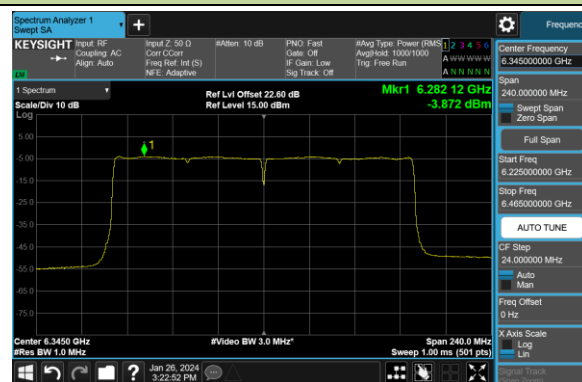

## 802.11ax-HE160 Power Spectral Density- Ant 1 (Nss = 4)

Channel 15 (6025MHz)

Channel 47 (6185MHz)

Channel 79 (6345MHz)

Channel 111 (6505MHz)

Channel 143 (6665MHz)

Channel 175 (6825MHz)

Channel 207 (6985MHz)

802.11be-EHT20 Power Spectral Density- Ant 1 (Nss = 4)

Channel 1 (5955MHz)

Channel 49 (6195MHz)

Channel 93 (6415MHz)

Channel 97 (6435MHz)

Channel 105 (6475MHz)

Channel 113 (6515MHz)

Channel 117 (6535MHz)

Channel 153 (6715MHz)