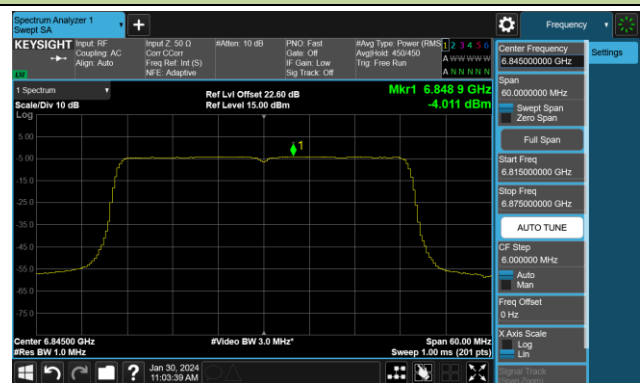

802.11be-EHT40 Power Spectral Density- Ant 1 (Nss = 4)

Channel 179 (6845MHz)