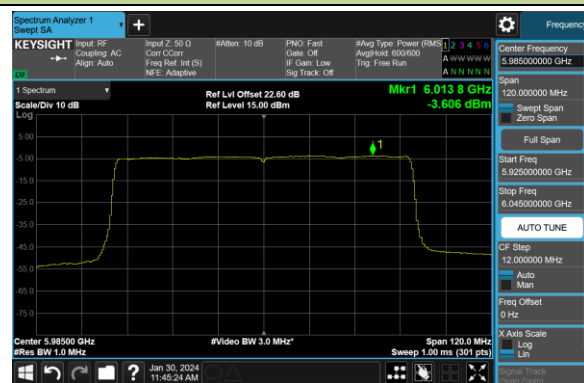

802.11be-EHT80 Power Spectral Density- Ant 1 (Nss = 4)

Channel 7 (5985MHz)