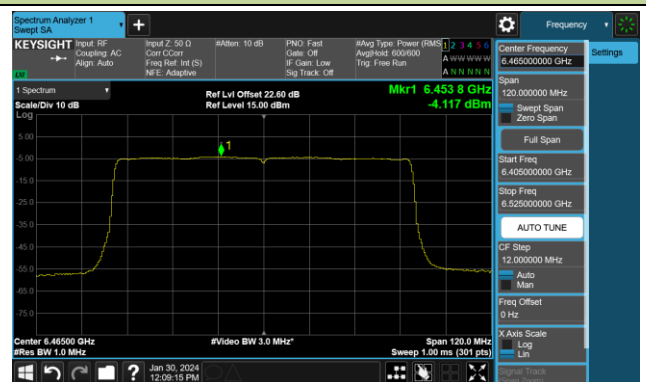

## 802.11be-EHT80 Power Spectral Density- Ant 1 (Nss = 4)

Channel 7 (5985MHz)

Channel 55 (6225MHz)

Channel 87 (6385MHz)

Channel 103 (6465MHz)

Channel 119 (6545MHz)

Channel 151 (6705MHz)

Channel 183 (6865MHz)

Channel 199 (6945MHz)