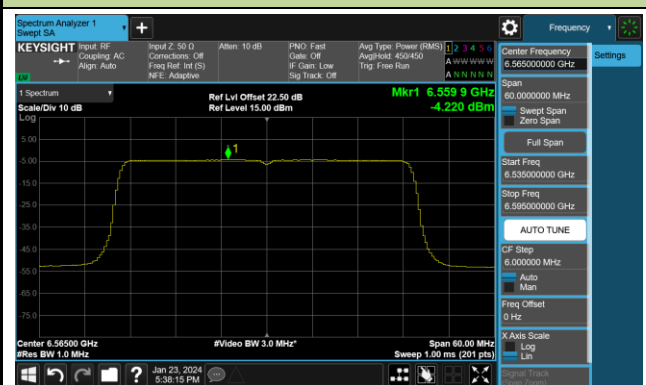

## 802.11ax-HE40 Power Spectral Density- Ant 1 (Nss = 4)

Channel 3 (5965MHz)

Channel 51 (6205MHz)

Channel 91 (6405MHz)

Channel 99 (6445MHz)

Channel 107 (6485MHz)

Channel 115 (6525MHz)

Channel 123 (6565MHz)

Channel 147 (6685MHz)