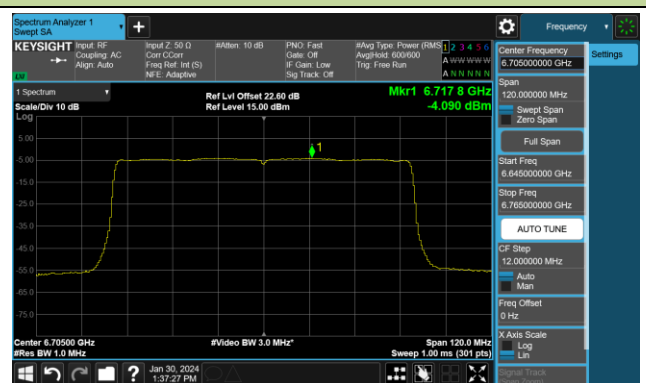

## 802.11be-EHT80 Power Spectral Density- Ant 1 (Nss = 4)

Channel 7 (5985MHz)

Channel 55 (6225MHz)

Channel 87 (6385MHz)

Channel 103 (6465MHz)

Channel 119 (6545MHz)

Channel 151 (6705MHz)

Channel 183 (6865MHz)

Channel 199 (6945MHz)