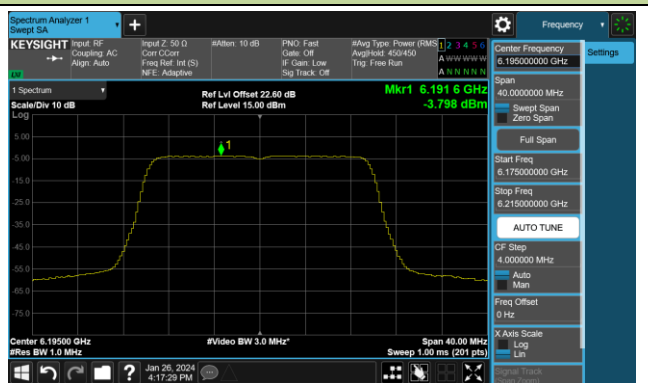

## 802.11ax-HE160 Power Spectral Density- Ant 1 (Nss = 4)

Channel 15 (6025MHz)

Channel 47 (6185MHz)

Channel 79 (6345MHz)

Channel 111 (6505MHz)

Channel 143 (6665MHz)

Channel 175 (6825MHz)

Channel 207 (6985MHz)

802.11be-EHT20 Power Spectral Density- Ant 1 (Nss = 4)

Channel 1 (5955MHz)

Channel 49 (6195MHz)

Channel 93 (6415MHz)

Channel 97 (6435MHz)

Channel 105 (6475MHz)

Channel 113 (6515MHz)

Channel 117 (6535MHz)