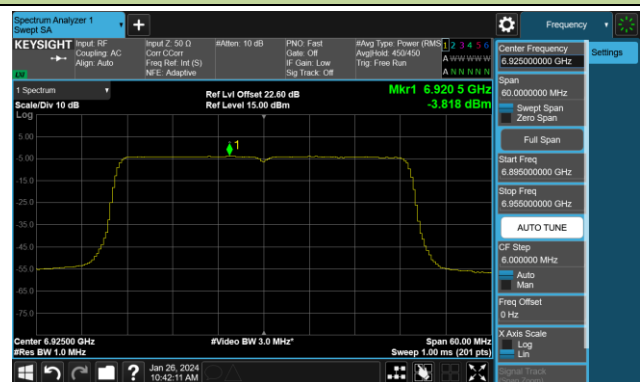

Channel 147 (6685MHz)

## 802.11ax-HE40 Power Spectral Density- Ant 1 (Nss = 4)

Channel 179 (6845MHz)

Channel 187 (6885MHz)

Channel 195 (6925MHz)

Channel 211 (7005MHz)

Channel 227 (7085MHz)

802.11ax-HE80 Power Spectral Density- Ant 1 (Nss = 4)