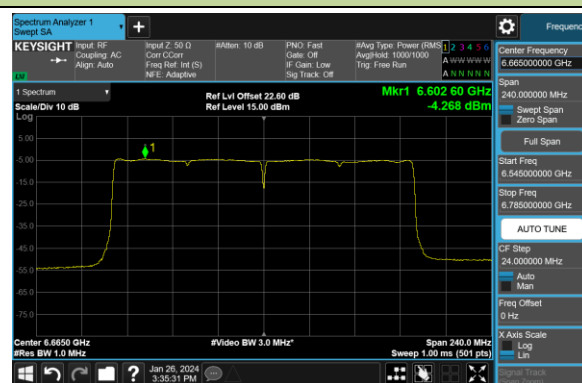

## 802.11ax-HE160 Power Spectral Density- Ant 1 (Nss = 4)

Channel 15 (6025MHz)

Channel 47 (6185MHz)

Channel 79 (6345MHz)

Channel 111 (6505MHz)

Channel 143 (6665MHz)

Channel 175 (6825MHz)

Channel 207 (6985MHz)

802.11be-EHT20 Power Spectral Density- Ant 1 (Nss = 4)

Channel 1 (5955MHz)

Channel 49 (6195MHz)

Channel 93 (6415MHz)

Channel 97 (6435MHz)

Channel 105 (6475MHz)

Channel 113 (6515MHz)

Channel 117 (6535MHz)