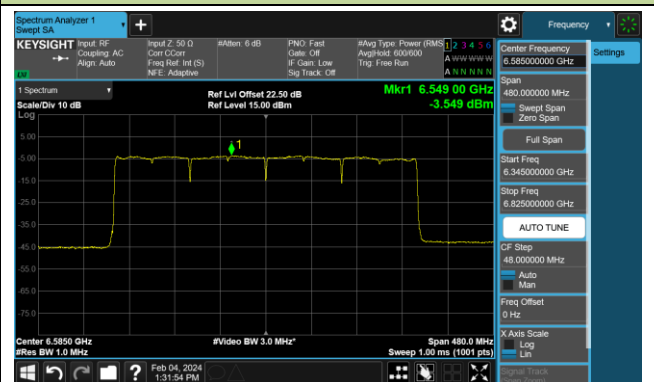

802.11be-EHT320 Power Spectral Density- Ant 0 (Nss = 4)

Channel 31 (6105MHz)

Channel 63 (6265MHz)

Channel 95 (6425MHz)

Channel 127 (6585MHz)

Channel 159 (6745MHz)

Channel 191 (6905MHz)

## 802.11ax-HE20 Power Spectral Density- Ant 1 (Nss = 4)

Channel 1 (5955MHz)

Channel 49 (6195MHz)

Channel 93 (6415MHz)

Channel 97 (6435MHz)

Channel 105 (6475MHz)

Channel 113 (6515MHz)

Channel 117 (6535MHz)

Channel 153 (6715MHz)