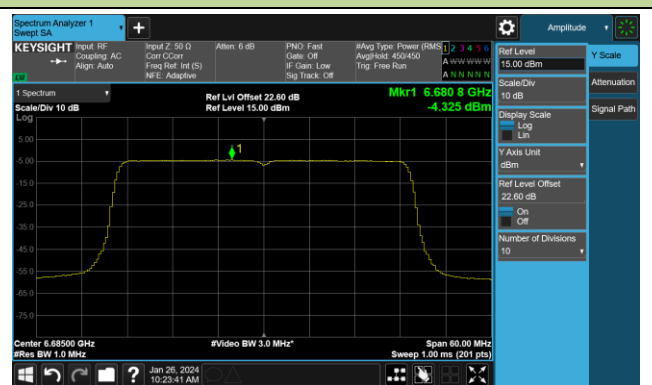

## 802.11ax-HE20 Power Spectral Density- Ant 1 (Nss = 4)

Channel 181 (6855MHz)

Channel 185 (6875MHz)

Channel 189 (6895MHz)

Channel 213 (7015MHz)

Channel 229 (7095MHz)

## 802.11ax-HE40 Power Spectral Density- Ant 1 (Nss = 4)

Channel 3 (5965MHz)

Channel 51 (6205MHz)

Channel 91 (6405MHz)

Channel 99 (6445MHz)

Channel 107 (6485MHz)

Channel 115 (6525MHz)

Channel 123 (6565MHz)

Channel 147 (6685MHz)