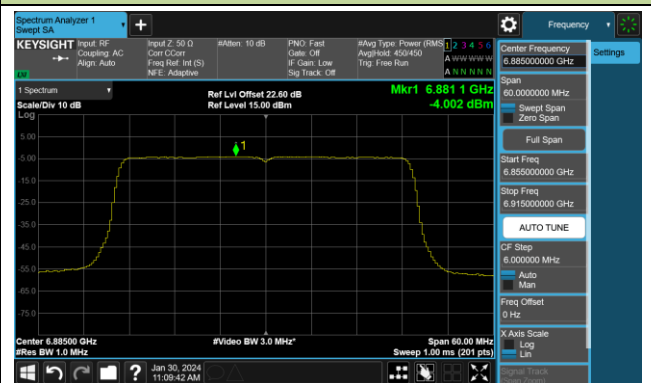

Channel 147 (6685MHz)

## 802.11be-EHT40 Power Spectral Density- Ant 1 (Nss = 4)

Channel 179 (6845MHz)

Channel 187 (6885MHz)

Channel 195 (6925MHz)

Channel 211 (7005MHz)

Channel 227 (7085MHz)

Channel 199 (6945MHz)