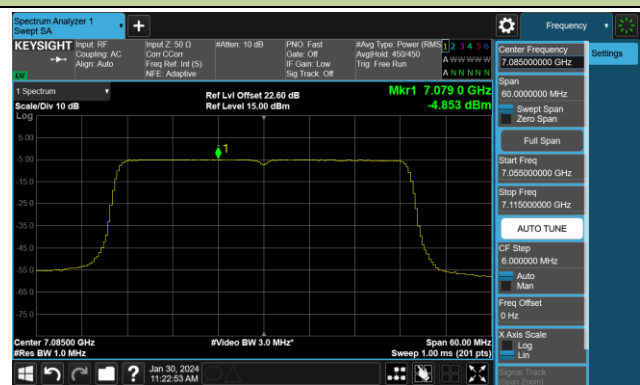

Channel 147 (6685MHz)

## 802.11be-EHT40 Power Spectral Density- Ant 1 (Nss = 4)

Channel 179 (6845MHz)

Channel 187 (6885MHz)

Channel 195 (6925MHz)

Channel 211 (7005MHz)

Channel 227 (7085MHz)

## 802.11be-EHT80 Power Spectral Density- Ant 1 (Nss = 4)

Channel 7 (5985MHz)

Channel 55 (6225MHz)

Channel 87 (6385MHz)

Channel 103 (6465MHz)

Channel 119 (6545MHz)

Channel 151 (6705MHz)

Channel 183 (6865MHz)

Channel 199 (6945MHz)