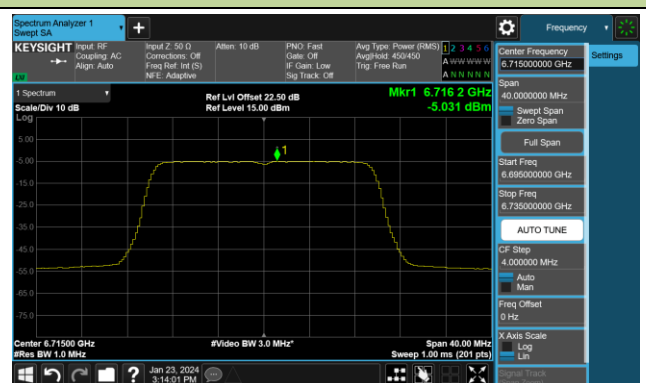

## 802.11ax-HE20 Power Spectral Density- Ant 1 (Nss = 4)

Channel 1 (5955MHz)

Channel 49 (6195MHz)

Channel 93 (6415MHz)

Channel 97 (6435MHz)

Channel 105 (6475MHz)

Channel 113 (6515MHz)

Channel 117 (6535MHz)

Channel 153 (6715MHz)