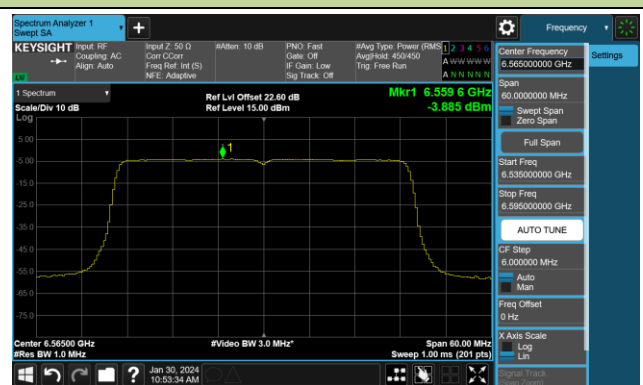

## 802.11be-EHT20 Power Spectral Density- Ant 1 (Nss = 4)

Channel 181 (6855MHz)

Channel 185 (6875MHz)

Channel 189 (6895MHz)

Channel 213 (7015MHz)

Channel 229 (7095MHz)

## 802.11be-EHT40 Power Spectral Density- Ant 1 (Nss = 4)

Channel 3 (5965MHz)

Channel 51 (6205MHz)

Channel 91 (6405MHz)

Channel 99 (6445MHz)

Channel 107 (6485MHz)

Channel 115 (6525MHz)

Channel 123 (6565MHz)

Channel 147 (6685MHz)