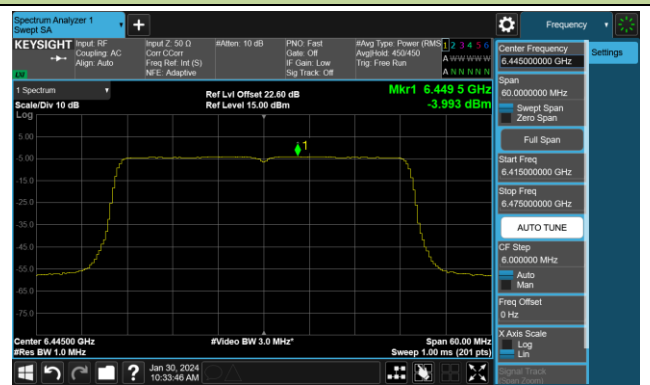

## 802.11be-EHT20 Power Spectral Density- Ant 1 (Nss = 4)

Channel 181 (6855MHz)

Channel 185 (6875MHz)

Channel 189 (6895MHz)

Channel 213 (7015MHz)

Channel 229 (7095MHz)

## 802.11be-EHT40 Power Spectral Density- Ant 1 (Nss = 4)

Channel 3 (5965MHz)

Channel 51 (6205MHz)

Channel 91 (6405MHz)

Channel 99 (6445MHz)

Channel 107 (6485MHz)

Channel 115 (6525MHz)

Channel 123 (6565MHz)

Channel 147 (6685MHz)