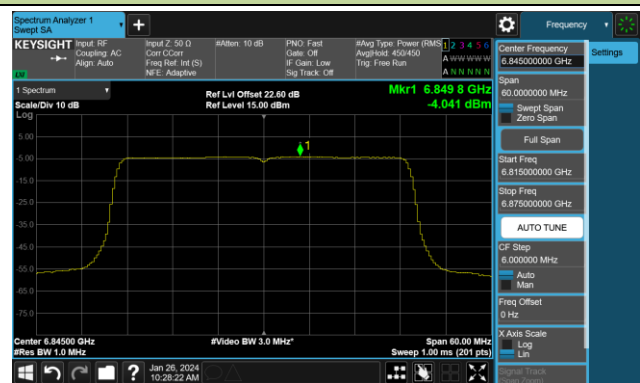

802.11ax-HE40 Power Spectral Density- Ant 1 (Nss = 4)

Channel 179 (6845MHz)