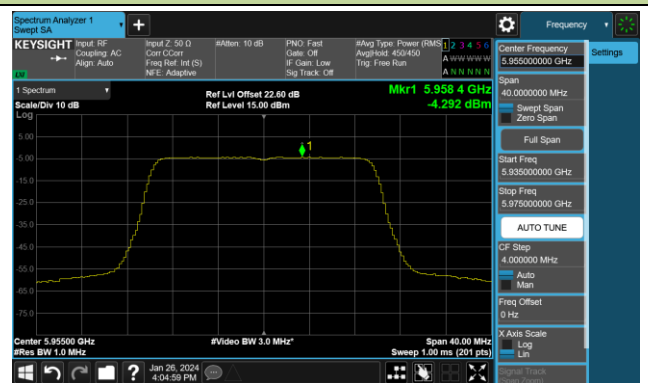

## 802.11ax-HE160 Power Spectral Density- Ant 1 (Nss = 4)

Channel 15 (6025MHz)

Channel 47 (6185MHz)

Channel 79 (6345MHz)

Channel 111 (6505MHz)

Channel 143 (6665MHz)

Channel 175 (6825MHz)

Channel 207 (6985MHz)

802.11be-EHT20 Power Spectral Density- Ant 1 (Nss = 4)

Channel 1 (5955MHz)

Channel 49 (6195MHz)

Channel 93 (6415MHz)

Channel 97 (6435MHz)

Channel 105 (6475MHz)

Channel 113 (6515MHz)

Channel 117 (6535MHz)