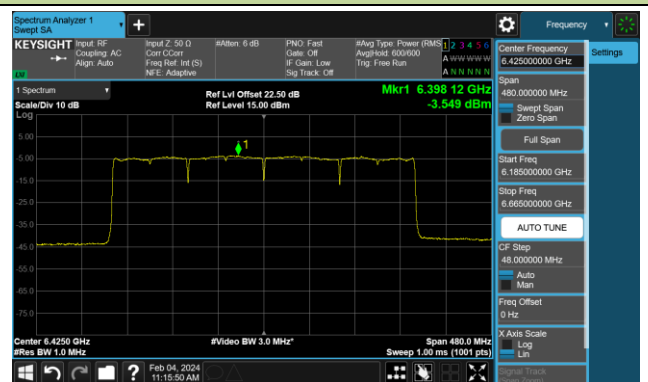

802.11be-EHT320 Power Spectral Density- Ant 0 (Nss = 4)

Channel 31 (6105MHz)

Channel 63 (6265MHz)

Channel 95 (6425MHz)

Channel 127 (6585MHz)

Channel 159 (6745MHz)

Channel 191 (6905MHz)

## 802.11ax-HE20 Power Spectral Density- Ant 1 (Nss = 4)

Channel 1 (5955MHz)

Channel 49 (6195MHz)

Channel 93 (6415MHz)

Channel 97 (6435MHz)

Channel 105 (6475MHz)

Channel 113 (6515MHz)

Channel 117 (6535MHz)

Channel 153 (6715MHz)