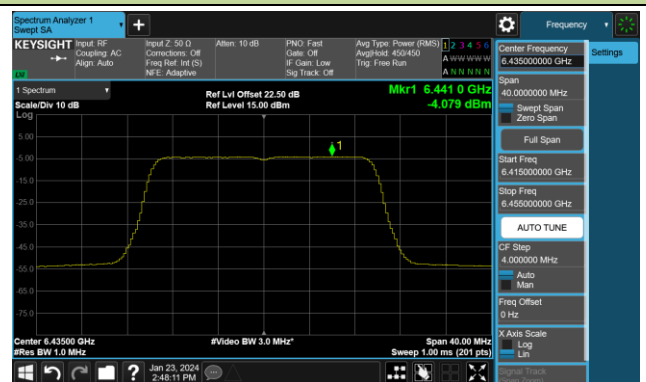

## 802.11ax-HE20 Power Spectral Density- Ant 1 (Nss = 4)

Channel 1 (5955MHz)

Channel 49 (6195MHz)

Channel 93 (6415MHz)

Channel 97 (6435MHz)

Channel 105 (6475MHz)

Channel 113 (6515MHz)

Channel 117 (6535MHz)

Channel 153 (6715MHz)