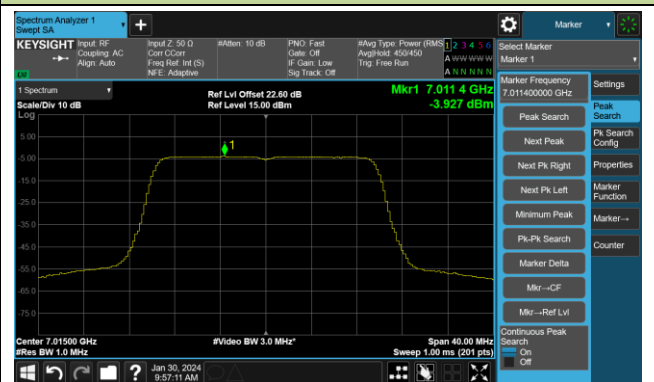

Channel 153 (6715MHz)

## 802.11be-EHT20 Power Spectral Density- Ant 1 (Nss = 4)

Channel 181 (6855MHz)

Channel 185 (6875MHz)

Channel 189 (6895MHz)

Channel 213 (7015MHz)

Channel 229 (7095MHz)

## 802.11be-EHT40 Power Spectral Density- Ant 1 (Nss = 4)

Channel 3 (5965MHz)

Channel 51 (6205MHz)

Channel 91 (6405MHz)

Channel 99 (6445MHz)

Channel 107 (6485MHz)

Channel 115 (6525MHz)

Channel 123 (6565MHz)

Channel 147 (6685MHz)