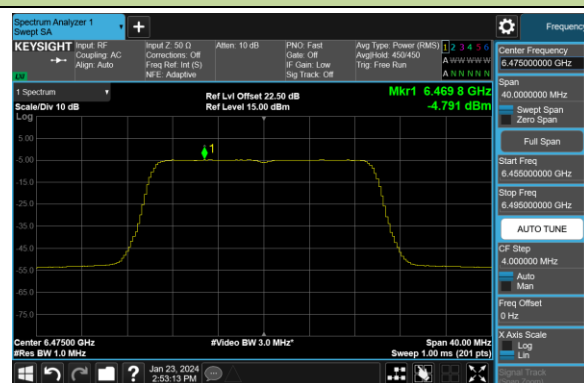

## 802.11ax-HE20 Power Spectral Density- Ant 1 (Nss = 4)

Channel 1 (5955MHz)

Channel 49 (6195MHz)

Channel 93 (6415MHz)

Channel 97 (6435MHz)

Channel 105 (6475MHz)

Channel 113 (6515MHz)

Channel 117 (6535MHz)

Channel 153 (6715MHz)