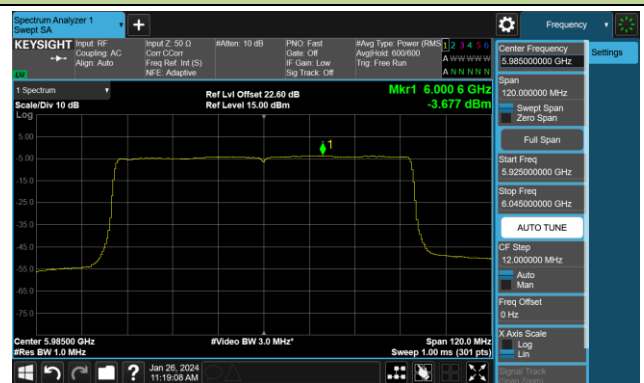

802.11ax-HE80 Power Spectral Density- Ant 1 (Nss = 4)

Channel 7 (5985MHz)