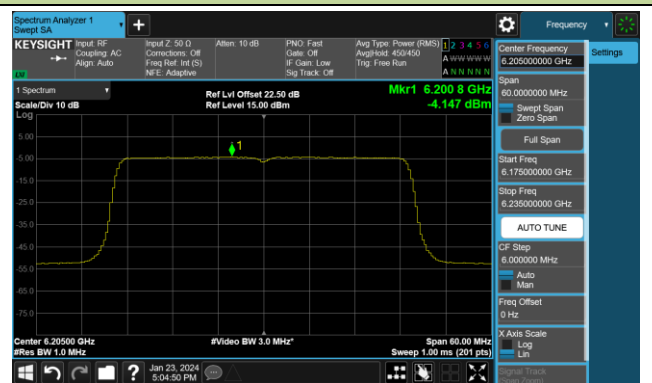

Channel 153 (6715MHz)

## 802.11ax-HE20 Power Spectral Density- Ant 1 (Nss = 4)

Channel 181 (6855MHz)

Channel 185 (6875MHz)

Channel 189 (6895MHz)

Channel 213 (7015MHz)

Channel 229 (7095MHz)

## 802.11ax-HE40 Power Spectral Density- Ant 1 (Nss = 4)

Channel 3 (5965MHz)

Channel 51 (6205MHz)

Channel 91 (6405MHz)

Channel 99 (6445MHz)

Channel 107 (6485MHz)

Channel 115 (6525MHz)

Channel 123 (6565MHz)

Channel 147 (6685MHz)