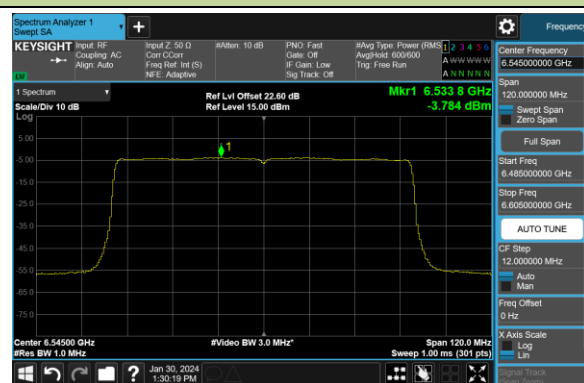

## 802.11be-EHT80 Power Spectral Density- Ant 1 (Nss = 4)

Channel 7 (5985MHz)

Channel 55 (6225MHz)

Channel 87 (6385MHz)

Channel 103 (6465MHz)

Channel 119 (6545MHz)

Channel 151 (6705MHz)

Channel 183 (6865MHz)

Channel 199 (6945MHz)