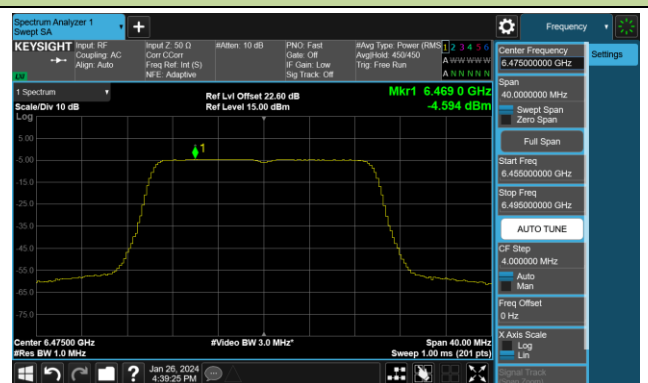

802.11be-EHT20 Power Spectral Density- Ant 1 (Nss = 4)

Channel 1 (5955MHz)

Channel 49 (6195MHz)

Channel 93 (6415MHz)

Channel 97 (6435MHz)

Channel 105 (6475MHz)

Channel 113 (6515MHz)

Channel 117 (6535MHz)

Channel 153 (6715MHz)