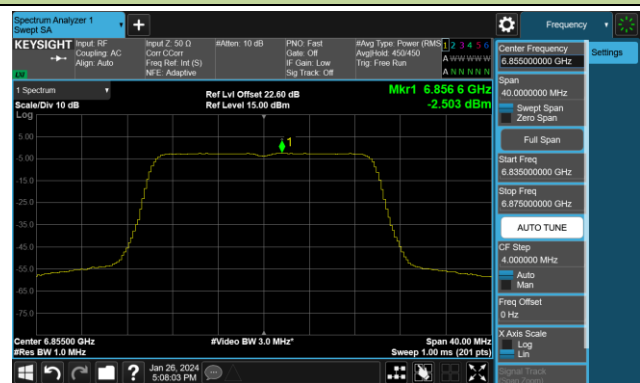

802.11be-EHT20 Power Spectral Density- Ant 1 (Nss = 4)

Channel 181 (6855MHz)