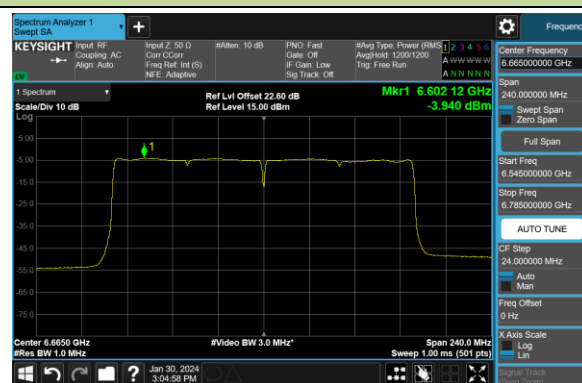

Channel 199 (6945MHz)

## 802.11be-EHT160 Power Spectral Density- Ant 0 (Nss = 4)

Channel 15 (6025MHz)

Channel 47 (6185MHz)

Channel 79 (6345MHz)

Channel 111 (6505MHz)

Channel 143 (6665MHz)

Channel 175 (6825MHz)

Channel 207 (6985MHz)