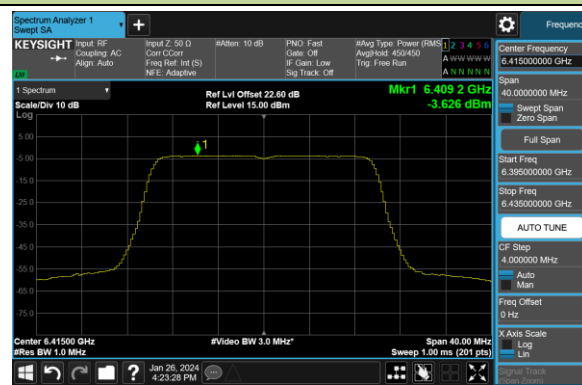

## 802.11be-EHT20 Power Spectral Density- Ant 0 (Nss = 4)

Channel 1 (5955MHz)

Channel 49 (6195MHz)

Channel 93 (6415MHz)

Channel 97 (6435MHz)

Channel 105 (6475MHz)

Channel 113 (6515MHz)

Channel 117 (6535MHz)

Channel 153 (6715MHz)

802.11be-EHT20 Power Spectral Density- Ant 0 (Nss = 4)

Channel 181 (6855MHz)

Channel 185 (6875MHz)

Channel 189 (6895MHz)

Channel 213 (7015MHz)

Channel 229 (7095MHz)