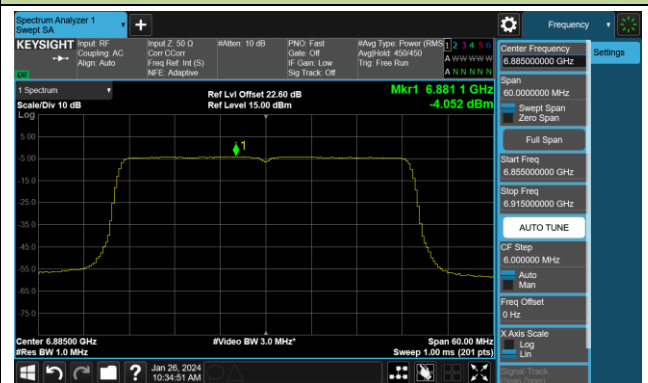

Channel 3 (5965MHz)

Channel 51 (6205MHz)

Channel 91 (6405MHz)

Channel 99 (6445MHz)

Channel 107 (6485MHz)

Channel 115 (6525MHz)

Channel 123 (6565MHz)

Channel 147 (6685MHz)

## 802.11ax-HE40 Power Spectral Density- Ant 0 (Nss = 4)

Channel 179 (6845MHz)

Channel 187 (6885MHz)

Channel 195 (6925MHz)

Channel 211 (7005MHz)

Channel 227 (7085MHz)