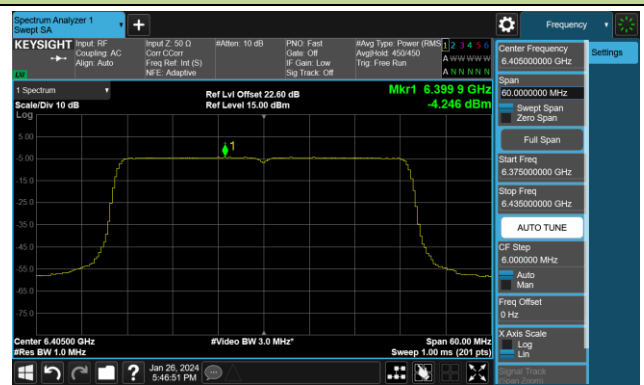

Channel 91 (6405MHz)