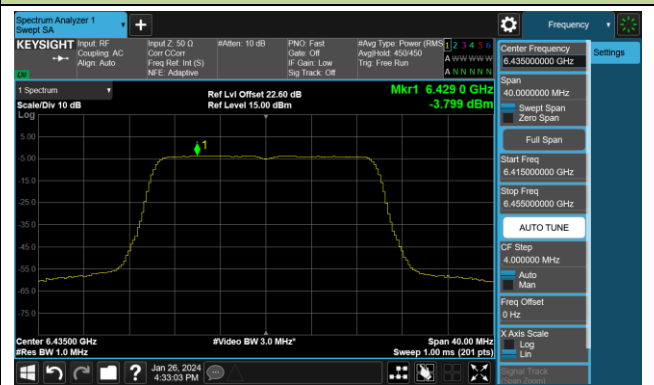

## 802.11be-EHT20 Power Spectral Density- Ant 0 (Nss = 4)

Channel 1 (5955MHz)

Channel 49 (6195MHz)

Channel 93 (6415MHz)

Channel 97 (6435MHz)

Channel 105 (6475MHz)

Channel 113 (6515MHz)

Channel 117 (6535MHz)

Channel 153 (6715MHz)

802.11be-EHT20 Power Spectral Density- Ant 0 (Nss = 4)

Channel 181 (6855MHz)

Channel 185 (6875MHz)

Channel 189 (6895MHz)

Channel 213 (7015MHz)

Channel 229 (7095MHz)