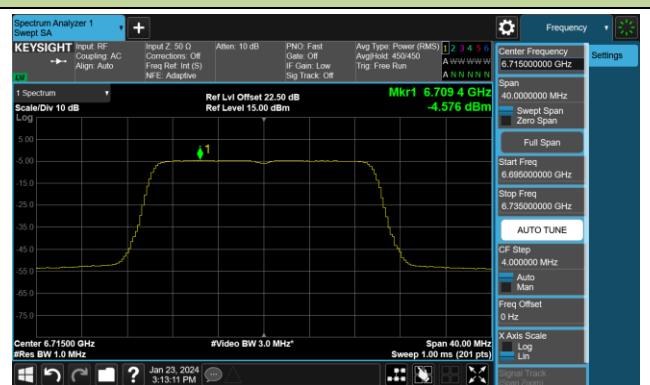

## 802.11ax-HE20 Power Spectral Density- Ant 0 (Nss = 4)

Channel 1 (5955MHz)

Channel 49 (6195MHz)

Channel 93 (6415MHz)

Channel 97 (6435MHz)

Channel 105 (6475MHz)

Channel 113 (6515MHz)

Channel 117 (6535MHz)

Channel 153 (6715MHz)