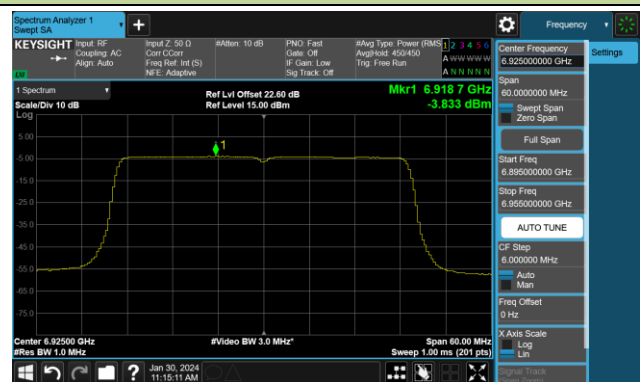

Channel 147 (6685MHz)

## 802.11be-EHT40 Power Spectral Density- Ant 0 (Nss = 4)

Channel 179 (6845MHz)

Channel 187 (6885MHz)

Channel 195 (6925MHz)

Channel 211 (7005MHz)

Channel 227 (7085MHz)

## 802.11be-EHT80 Power Spectral Density- Ant 0 (Nss = 4)

Channel 7 (5985MHz)

Channel 55 (6225MHz)

Channel 87 (6385MHz)

Channel 103 (6465MHz)

Channel 119 (6545MHz)

Channel 151 (6705MHz)

Channel 183 (6865MHz)

Channel 199 (6945MHz)