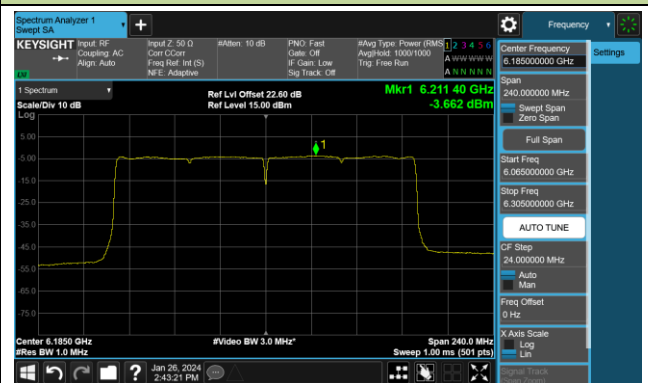

Channel 199 (6945MHz)

## 802.11ax-HE160 Power Spectral Density- Ant 0 (Nss = 4)

Channel 15 (6025MHz)

Channel 47 (6185MHz)

Channel 79 (6345MHz)

Channel 111 (6505MHz)

Channel 143 (6665MHz)

Channel 175 (6825MHz)

Channel 207 (6985MHz)