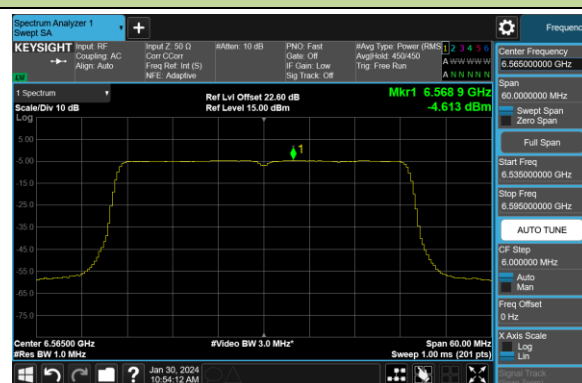

## 802.11be-EHT40 Power Spectral Density- Ant 0 (Nss = 4)

Channel 3 (5965MHz)

Channel 51 (6205MHz)

Channel 91 (6405MHz)

Channel 99 (6445MHz)

Channel 107 (6485MHz)

Channel 115 (6525MHz)

Channel 123 (6565MHz)

Channel 147 (6685MHz)