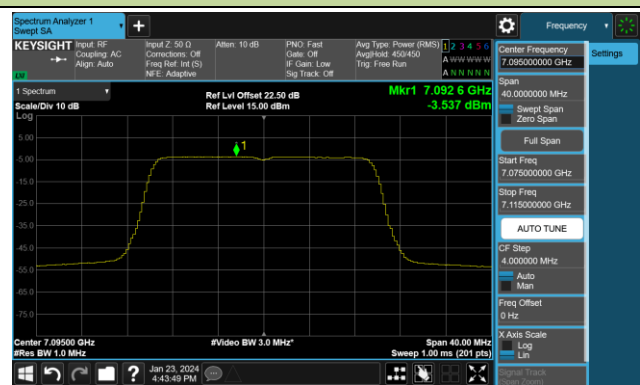

Channel 153 (6715MHz)

## 802.11ax-HE20 Power Spectral Density- Ant 0 (Nss = 4)

Channel 181 (6855MHz)

Channel 185 (6875MHz)

Channel 189 (6895MHz)

Channel 213 (7015MHz)

Channel 229 (7095MHz)

802.11ax-HE40 Power Spectral Density- Ant 0 (Nss = 4)

Channel 3 (5965MHz)

Channel 51 (6205MHz)

Channel 91 (6405MHz)

Channel 99 (6445MHz)

Channel 107 (6485MHz)

Channel 115 (6525MHz)

Channel 123 (6565MHz)

Channel 147 (6685MHz)