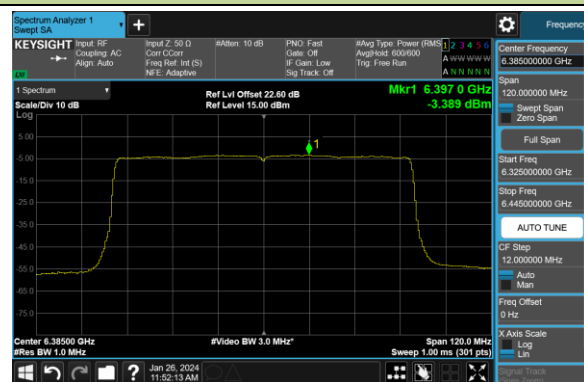

## 802.11ax-HE80 Power Spectral Density- Ant 0 (Nss = 4)

Channel 7 (5985MHz)

Channel 55 (6225MHz)

Channel 87 (6385MHz)

Channel 103 (6465MHz)

Channel 119 (6545MHz)

Channel 151 (6705MHz)

Channel 183 (6865MHz)

Channel 199 (6945MHz)