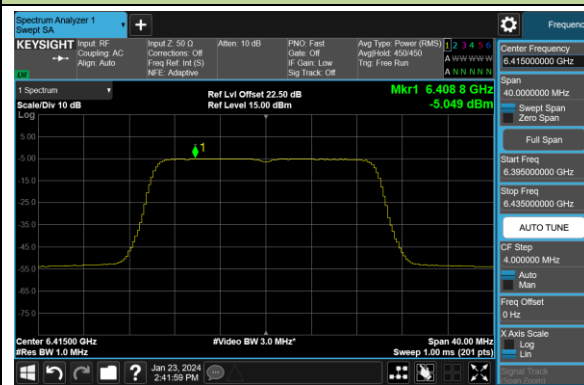

## 802.11ax-HE20 Power Spectral Density- Ant 0 (Nss = 4)

Channel 1 (5955MHz)

Channel 49 (6195MHz)

Channel 93 (6415MHz)

Channel 97 (6435MHz)

Channel 105 (6475MHz)

Channel 113 (6515MHz)

Channel 117 (6535MHz)

Channel 153 (6715MHz)