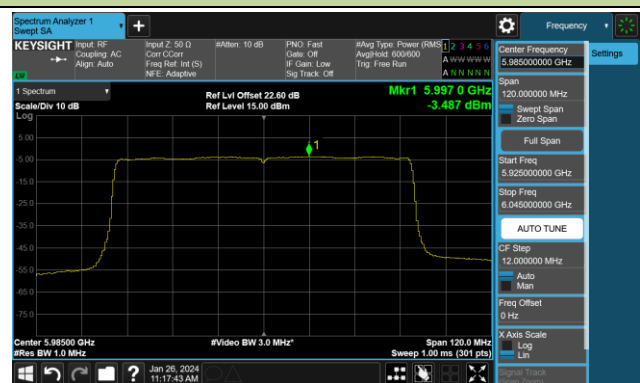

## 802.11ax-HE40 Power Spectral Density- Ant 0 (Nss = 4)

Channel 179 (6845MHz)

Channel 187 (6885MHz)

Channel 195 (6925MHz)

Channel 211 (7005MHz)

Channel 227 (7085MHz)

## 802.11ax-HE80 Power Spectral Density- Ant 0 (Nss = 4)

Channel 7 (5985MHz)

Channel 55 (6225MHz)

Channel 87 (6385MHz)

Channel 103 (6465MHz)

Channel 119 (6545MHz)

Channel 151 (6705MHz)

Channel 183 (6865MHz)

Channel 199 (6945MHz)