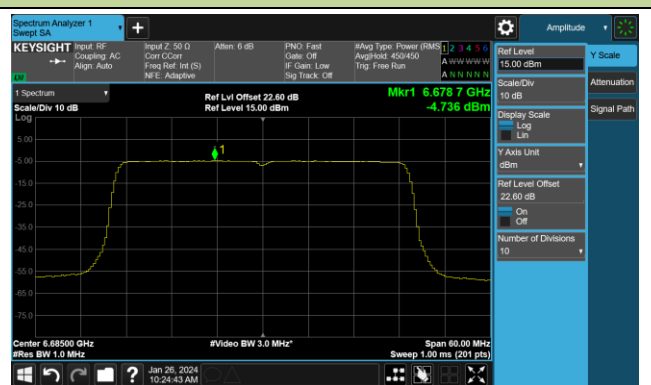

## 802.11ax-HE20 Power Spectral Density- Ant 0 (Nss = 4)

Channel 181 (6855MHz)

Channel 185 (6875MHz)

Channel 189 (6895MHz)

Channel 213 (7015MHz)

Channel 229 (7095MHz)

802.11ax-HE40 Power Spectral Density- Ant 0 (Nss = 4)

Channel 3 (5965MHz)

Channel 51 (6205MHz)

Channel 91 (6405MHz)

Channel 99 (6445MHz)

Channel 107 (6485MHz)

Channel 115 (6525MHz)

Channel 123 (6565MHz)

Channel 147 (6685MHz)

## 802.11ax-HE40 Power Spectral Density- Ant 0 (Nss = 4)

Channel 179 (6845MHz)

Channel 187 (6885MHz)

Channel 195 (6925MHz)

Channel 211 (7005MHz)

Channel 227 (7085MHz)

Channel 199 (6945MHz)