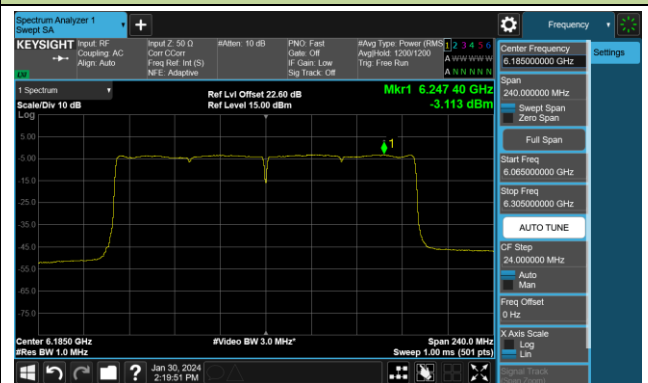

Channel 199 (6945MHz)

## 802.11be-EHT160 Power Spectral Density- Ant 0 (Nss = 4)

Channel 15 (6025MHz)

Channel 47 (6185MHz)

Channel 79 (6345MHz)

Channel 111 (6505MHz)

Channel 143 (6665MHz)

Channel 175 (6825MHz)

Channel 207 (6985MHz)