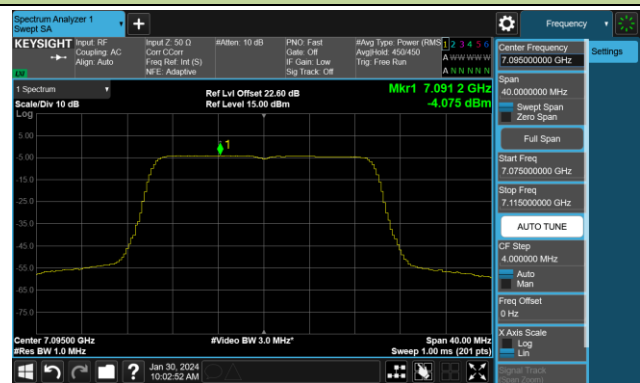

Channel 153 (6715MHz)

802.11be-EHT20 Power Spectral Density- Ant 0 (Nss = 4)

Channel 181 (6855MHz)

Channel 185 (6875MHz)

Channel 189 (6895MHz)

Channel 213 (7015MHz)

Channel 229 (7095MHz)

Channel 147 (6685MHz)