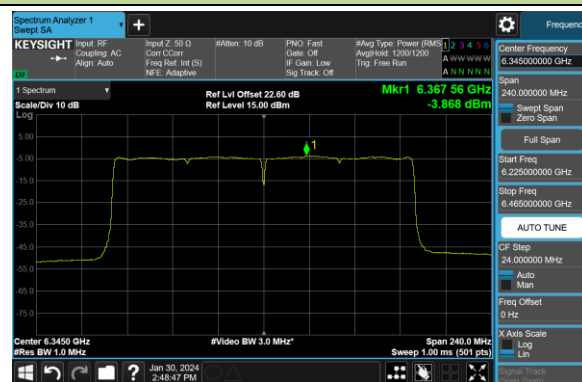

Channel 199 (6945MHz)

## 802.11be-EHT160 Power Spectral Density- Ant 0 (Nss = 4)

Channel 15 (6025MHz)

Channel 47 (6185MHz)

Channel 79 (6345MHz)

Channel 111 (6505MHz)

Channel 143 (6665MHz)

Channel 175 (6825MHz)

Channel 207 (6985MHz)