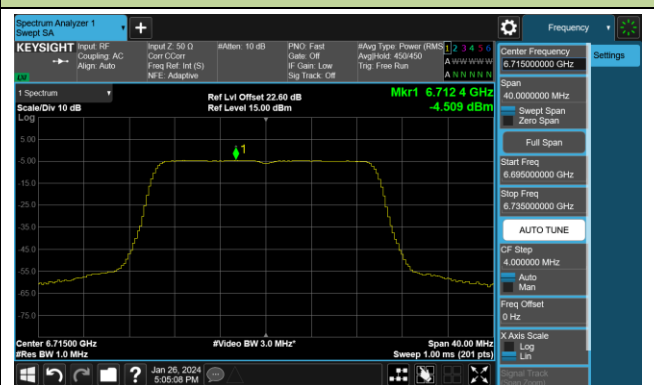

## 802.11be-EHT20 Power Spectral Density- Ant 0 (Nss = 4)

Channel 1 (5955MHz)

Channel 49 (6195MHz)

Channel 93 (6415MHz)

Channel 97 (6435MHz)

Channel 105 (6475MHz)

Channel 113 (6515MHz)

Channel 117 (6535MHz)

Channel 153 (6715MHz)

802.11be-EHT20 Power Spectral Density- Ant 0 (Nss = 4)

Channel 181 (6855MHz)

Channel 185 (6875MHz)

Channel 189 (6895MHz)

Channel 213 (7015MHz)

Channel 229 (7095MHz)