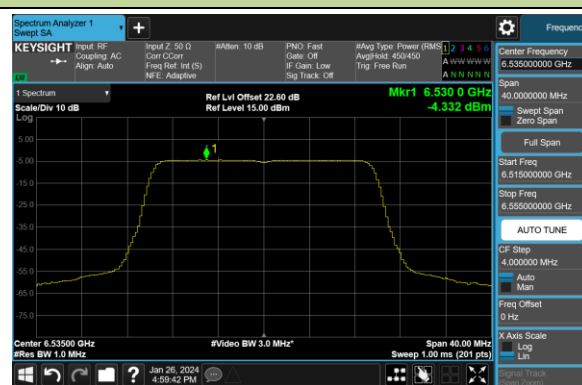

## 802.11ax-HE160 Power Spectral Density- Ant 0 (Nss = 4)

Channel 15 (6025MHz)

Channel 47 (6185MHz)

Channel 79 (6345MHz)

Channel 111 (6505MHz)

Channel 143 (6665MHz)

Channel 175 (6825MHz)

Channel 207 (6985MHz)

## 802.11be-EHT20 Power Spectral Density- Ant 0 (Nss = 4)

Channel 1 (5955MHz)

Channel 49 (6195MHz)

Channel 93 (6415MHz)

Channel 97 (6435MHz)

Channel 105 (6475MHz)

Channel 113 (6515MHz)

Channel 117 (6535MHz)

Channel 153 (6715MHz)

802.11be-EHT20 Power Spectral Density- Ant 0 (Nss = 4)

Channel 181 (6855MHz)

Channel 185 (6875MHz)

Channel 189 (6895MHz)

Channel 213 (7015MHz)

Channel 229 (7095MHz)