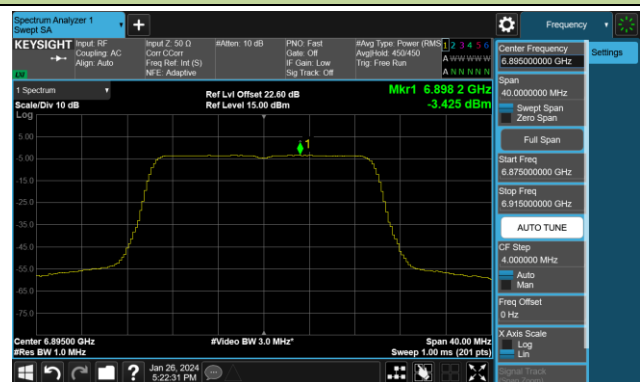

## 802.11be-EHT20 Power Spectral Density- Ant 0 (Nss = 4)

Channel 1 (5955MHz)

Channel 49 (6195MHz)

Channel 93 (6415MHz)

Channel 97 (6435MHz)

Channel 105 (6475MHz)

Channel 113 (6515MHz)

Channel 117 (6535MHz)

Channel 153 (6715MHz)

802.11be-EHT20 Power Spectral Density- Ant 0 (Nss = 4)

Channel 181 (6855MHz)

Channel 185 (6875MHz)

Channel 189 (6895MHz)

Channel 213 (7015MHz)

Channel 229 (7095MHz)

## 802.11be-EHT40 Power Spectral Density- Ant 0 (Nss = 4)

Channel 3 (5965MHz)

Channel 51 (6205MHz)

Channel 91 (6405MHz)

Channel 99 (6445MHz)

Channel 107 (6485MHz)

Channel 115 (6525MHz)

Channel 123 (6565MHz)

Channel 147 (6685MHz)