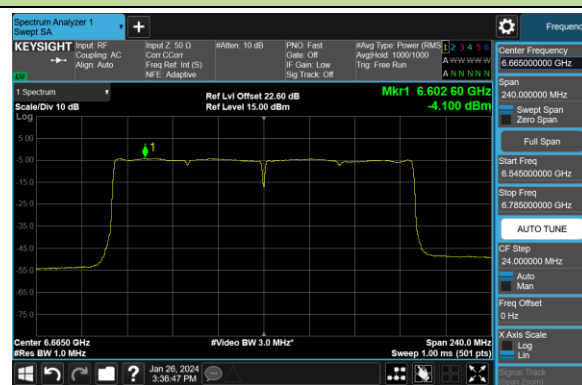

Channel 199 (6945MHz)

## 802.11ax-HE160 Power Spectral Density- Ant 0 (Nss = 4)

Channel 15 (6025MHz)

Channel 47 (6185MHz)

Channel 79 (6345MHz)

Channel 111 (6505MHz)

Channel 143 (6665MHz)

Channel 175 (6825MHz)

Channel 207 (6985MHz)

## 802.11be-EHT20 Power Spectral Density- Ant 0 (Nss = 4)

Channel 1 (5955MHz)

Channel 49 (6195MHz)

Channel 93 (6415MHz)

Channel 97 (6435MHz)

Channel 105 (6475MHz)

Channel 113 (6515MHz)

Channel 117 (6535MHz)