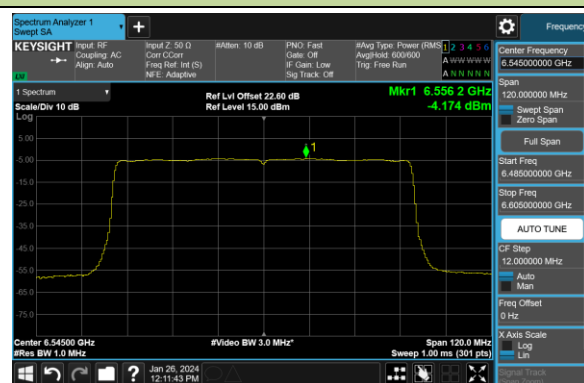

## 802.11ax-HE80 Power Spectral Density- Ant 0 (Nss = 4)

Channel 7 (5985MHz)

Channel 55 (6225MHz)

Channel 87 (6385MHz)

Channel 103 (6465MHz)

Channel 119 (6545MHz)

Channel 151 (6705MHz)

Channel 183 (6865MHz)

Channel 199 (6945MHz)