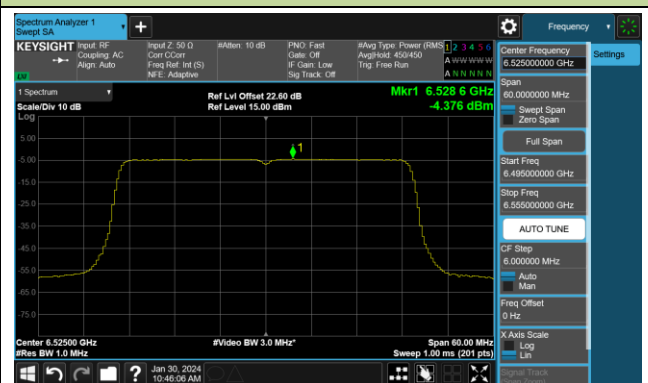

## 802.11be-EHT40 Power Spectral Density- Ant 0 (Nss = 4)

Channel 3 (5965MHz)

Channel 51 (6205MHz)

Channel 91 (6405MHz)

Channel 99 (6445MHz)

Channel 107 (6485MHz)

Channel 115 (6525MHz)

Channel 123 (6565MHz)

Channel 147 (6685MHz)