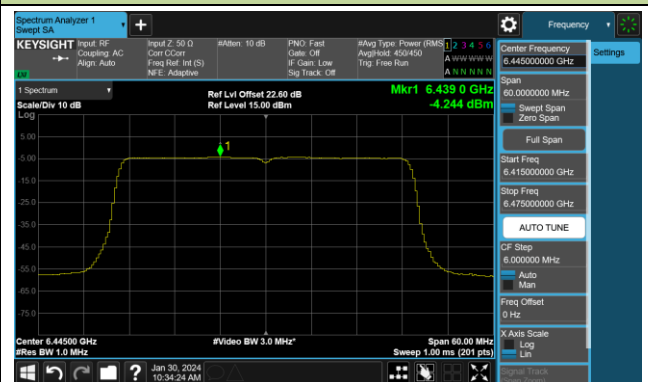

## 802.11be-EHT40 Power Spectral Density- Ant 0 (Nss = 4)

Channel 3 (5965MHz)

Channel 51 (6205MHz)

Channel 91 (6405MHz)

Channel 99 (6445MHz)

Channel 107 (6485MHz)

Channel 115 (6525MHz)

Channel 123 (6565MHz)

Channel 147 (6685MHz)