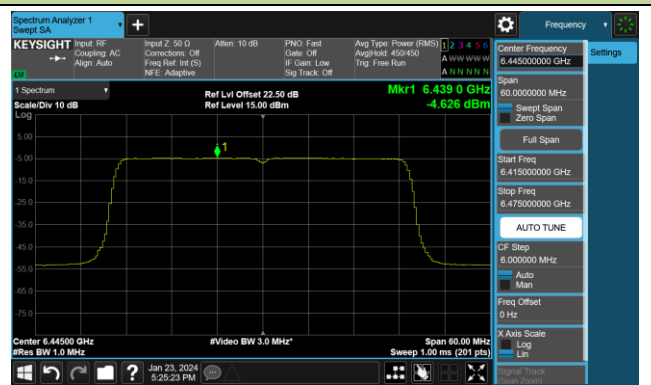

## 802.11ax-HE20 Power Spectral Density- Ant 0 (Nss = 4)

Channel 181 (6855MHz)

Channel 185 (6875MHz)

Channel 189 (6895MHz)

Channel 213 (7015MHz)

Channel 229 (7095MHz)

802.11ax-HE40 Power Spectral Density- Ant 0 (Nss = 4)

Channel 3 (5965MHz)

Channel 51 (6205MHz)

Channel 91 (6405MHz)

Channel 99 (6445MHz)

Channel 107 (6485MHz)

Channel 115 (6525MHz)

Channel 123 (6565MHz)

Channel 147 (6685MHz)

## 802.11ax-HE40 Power Spectral Density- Ant 0 (Nss = 4)

Channel 179 (6845MHz)

Channel 187 (6885MHz)

Channel 195 (6925MHz)

Channel 211 (7005MHz)

Channel 227 (7085MHz)