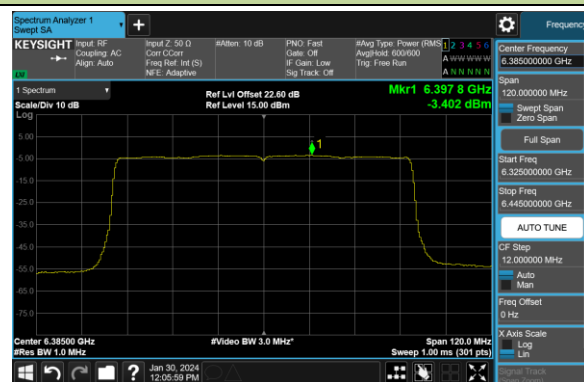

## 802.11be-EHT40 Power Spectral Density- Ant 0 (Nss = 4)

Channel 179 (6845MHz)

Channel 187 (6885MHz)

Channel 195 (6925MHz)

Channel 211 (7005MHz)

Channel 227 (7085MHz)

## 802.11be-EHT80 Power Spectral Density- Ant 0 (Nss = 4)

Channel 7 (5985MHz)

Channel 55 (6225MHz)

Channel 87 (6385MHz)

Channel 103 (6465MHz)

Channel 119 (6545MHz)

Channel 151 (6705MHz)

Channel 183 (6865MHz)

Channel 199 (6945MHz)