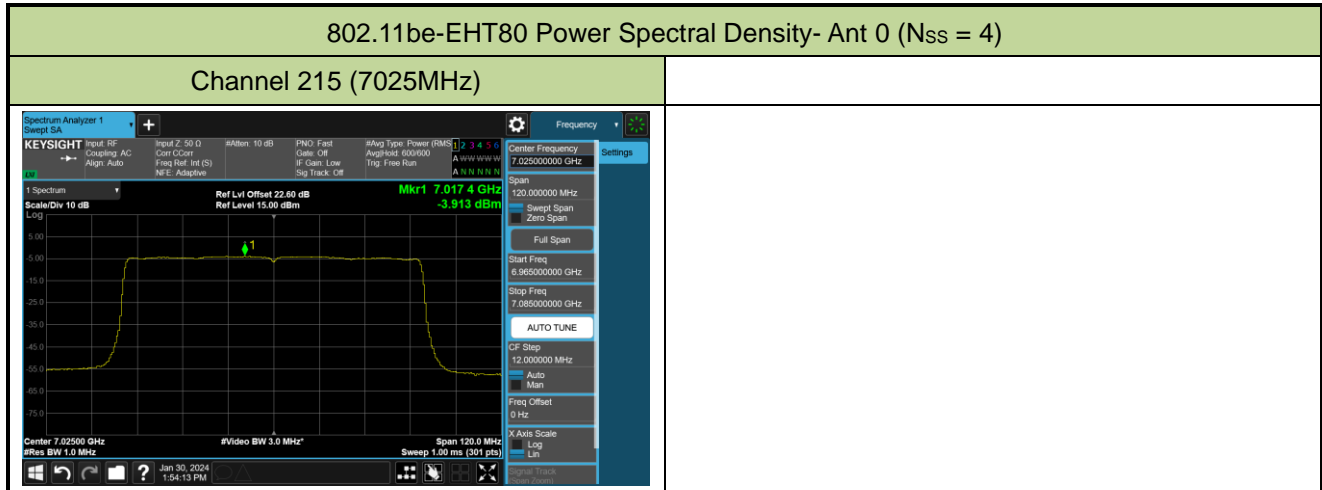

## 802.11be-EHT80 Power Spectral Density- Ant 0 (Nss = 4)

Channel 7 (5985MHz)

Channel 55 (6225MHz)

Channel 87 (6385MHz)

Channel 103 (6465MHz)

Channel 119 (6545MHz)

Channel 151 (6705MHz)

Channel 183 (6865MHz)

Channel 199 (6945MHz)