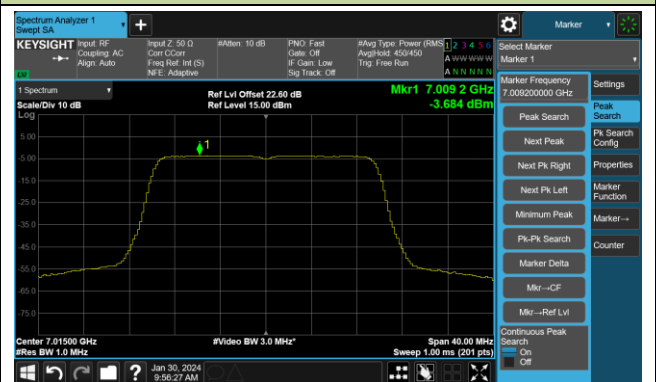

## 802.11be-EHT20 Power Spectral Density- Ant 0 (Nss = 4)

Channel 1 (5955MHz)

Channel 49 (6195MHz)

Channel 93 (6415MHz)

Channel 97 (6435MHz)

Channel 105 (6475MHz)

Channel 113 (6515MHz)

Channel 117 (6535MHz)

Channel 153 (6715MHz)

802.11be-EHT20 Power Spectral Density- Ant 0 (Nss = 4)

Channel 181 (6855MHz)

Channel 185 (6875MHz)

Channel 189 (6895MHz)

Channel 213 (7015MHz)

Channel 229 (7095MHz)

## 802.11be-EHT40 Power Spectral Density- Ant 0 (Nss = 4)

Channel 3 (5965MHz)

Channel 51 (6205MHz)

Channel 91 (6405MHz)

Channel 99 (6445MHz)

Channel 107 (6485MHz)

Channel 115 (6525MHz)

Channel 123 (6565MHz)

Channel 147 (6685MHz)