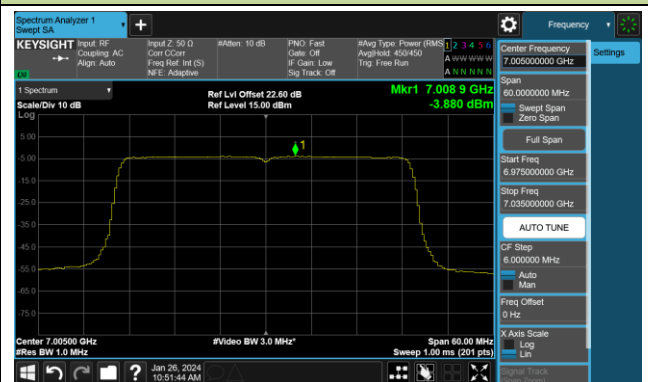

## 802.11ax-HE40 Power Spectral Density- Ant 0 (Nss = 4)

Channel 179 (6845MHz)

Channel 187 (6885MHz)

Channel 195 (6925MHz)

Channel 211 (7005MHz)

Channel 227 (7085MHz)

## 802.11ax-HE80 Power Spectral Density- Ant 0 (Nss = 4)

Channel 7 (5985MHz)

Channel 55 (6225MHz)

Channel 87 (6385MHz)

Channel 103 (6465MHz)

Channel 119 (6545MHz)

Channel 151 (6705MHz)

Channel 183 (6865MHz)

Channel 199 (6945MHz)