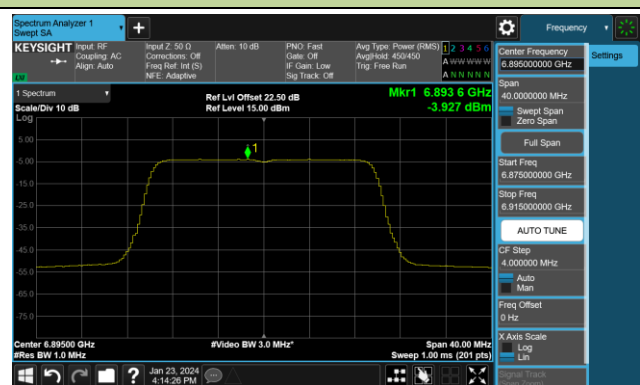

Channel 153 (6715MHz)

## 802.11ax-HE20 Power Spectral Density- Ant 0 (Nss = 4)

Channel 181 (6855MHz)

Channel 185 (6875MHz)

Channel 189 (6895MHz)

Channel 213 (7015MHz)

Channel 229 (7095MHz)

802.11ax-HE40 Power Spectral Density- Ant 0 (Nss = 4)

Channel 3 (5965MHz)

Channel 51 (6205MHz)

Channel 91 (6405MHz)

Channel 99 (6445MHz)

Channel 107 (6485MHz)

Channel 115 (6525MHz)

Channel 123 (6565MHz)

Channel 147 (6685MHz)