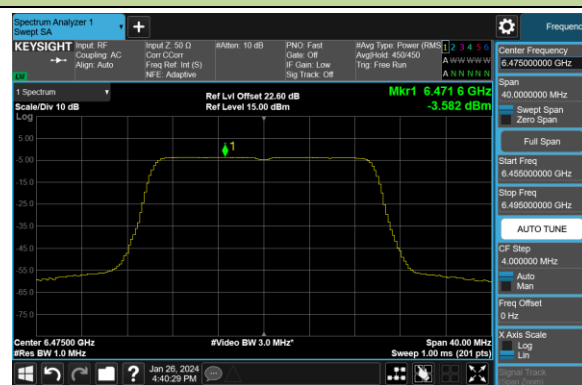

## 802.11ax-HE160 Power Spectral Density- Ant 0 (Nss = 4)

Channel 15 (6025MHz)

Channel 47 (6185MHz)

Channel 79 (6345MHz)

Channel 111 (6505MHz)

Channel 143 (6665MHz)

Channel 175 (6825MHz)

Channel 207 (6985MHz)

## 802.11be-EHT20 Power Spectral Density- Ant 0 (Nss = 4)

Channel 1 (5955MHz)

Channel 49 (6195MHz)

Channel 93 (6415MHz)

Channel 97 (6435MHz)

Channel 105 (6475MHz)

Channel 113 (6515MHz)

Channel 117 (6535MHz)

Channel 153 (6715MHz)

802.11be-EHT20 Power Spectral Density- Ant 0 (Nss = 4)

Channel 181 (6855MHz)

Channel 185 (6875MHz)

Channel 189 (6895MHz)

Channel 213 (7015MHz)

Channel 229 (7095MHz)