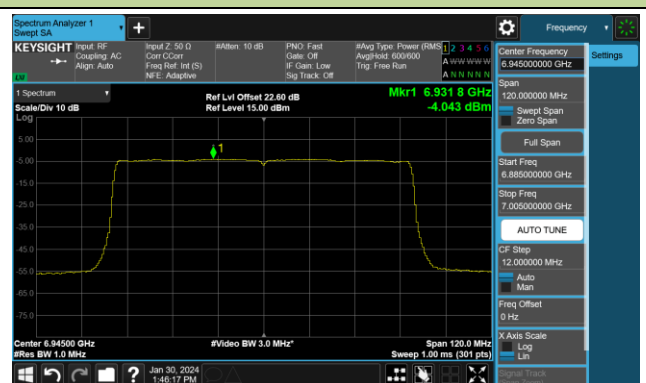

## 802.11be-EHT80 Power Spectral Density- Ant 0 (Nss = 4)

Channel 7 (5985MHz)

Channel 55 (6225MHz)

Channel 87 (6385MHz)

Channel 103 (6465MHz)

Channel 119 (6545MHz)

Channel 151 (6705MHz)

Channel 183 (6865MHz)

Channel 199 (6945MHz)