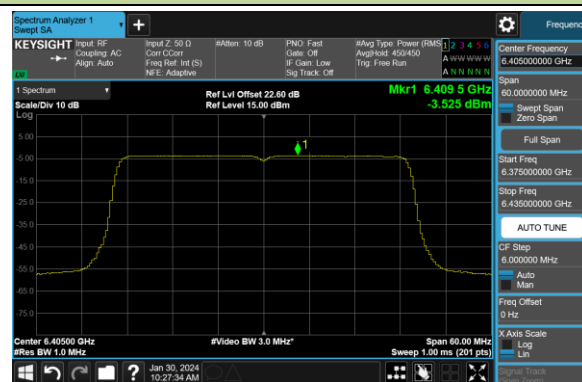

## 802.11be-EHT40 Power Spectral Density- Ant 0 (Nss = 4)

Channel 3 (5965MHz)

Channel 51 (6205MHz)

Channel 91 (6405MHz)

Channel 99 (6445MHz)

Channel 107 (6485MHz)

Channel 115 (6525MHz)

Channel 123 (6565MHz)

Channel 147 (6685MHz)