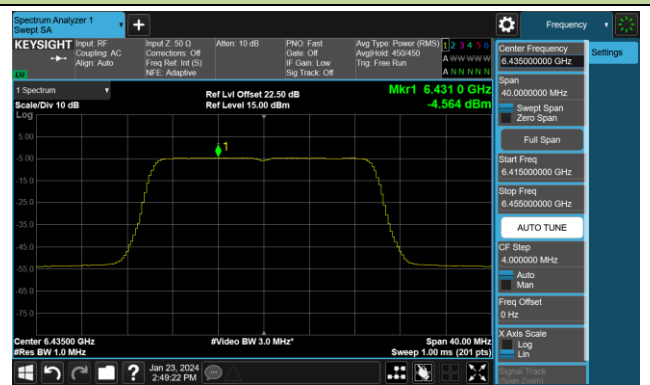

## 802.11ax-HE20 Power Spectral Density- Ant 0 (Nss = 4)

Channel 1 (5955MHz)

Channel 49 (6195MHz)

Channel 93 (6415MHz)

Channel 97 (6435MHz)

Channel 105 (6475MHz)

Channel 113 (6515MHz)

Channel 117 (6535MHz)

Channel 153 (6715MHz)