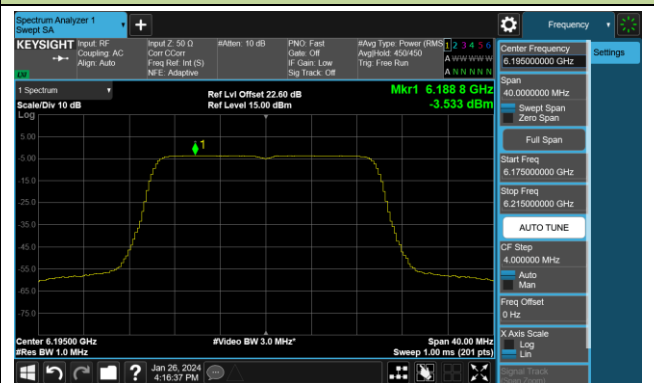

Channel 199 (6945MHz)

## 802.11ax-HE160 Power Spectral Density- Ant 0 (Nss = 4)

Channel 15 (6025MHz)

Channel 47 (6185MHz)

Channel 79 (6345MHz)

Channel 111 (6505MHz)

Channel 143 (6665MHz)

Channel 175 (6825MHz)

Channel 207 (6985MHz)

## 802.11be-EHT20 Power Spectral Density- Ant 0 (Nss = 4)

Channel 1 (5955MHz)

Channel 49 (6195MHz)

Channel 93 (6415MHz)

Channel 97 (6435MHz)

Channel 105 (6475MHz)

Channel 113 (6515MHz)

Channel 117 (6535MHz)