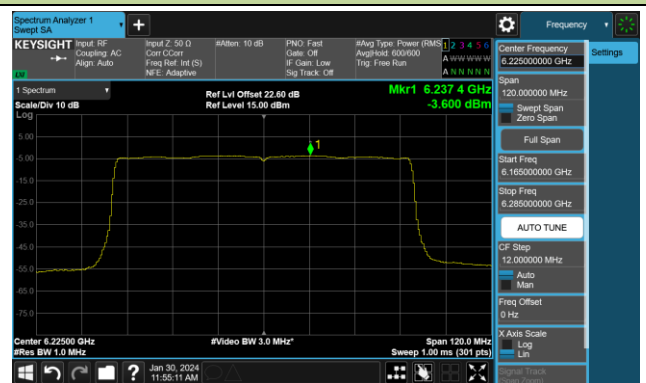

Channel 147 (6685MHz)

## 802.11be-EHT40 Power Spectral Density- Ant 0 (Nss = 4)

Channel 179 (6845MHz)

Channel 187 (6885MHz)

Channel 195 (6925MHz)

Channel 211 (7005MHz)

Channel 227 (7085MHz)

## 802.11be-EHT80 Power Spectral Density- Ant 0 (Nss = 4)

Channel 7 (5985MHz)

Channel 55 (6225MHz)

Channel 87 (6385MHz)

Channel 103 (6465MHz)

Channel 119 (6545MHz)

Channel 151 (6705MHz)

Channel 183 (6865MHz)

Channel 199 (6945MHz)