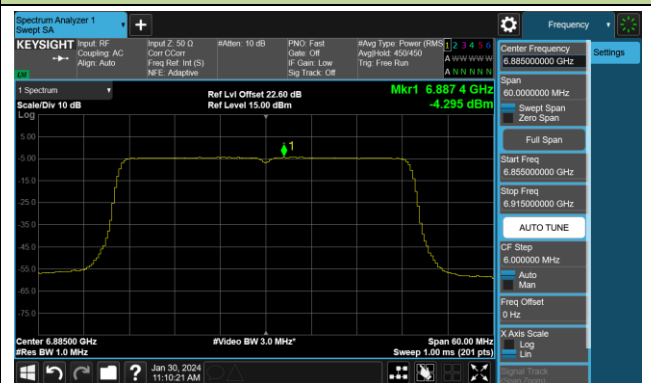

Channel 147 (6685MHz)

## 802.11be-EHT40 Power Spectral Density- Ant 0 (Nss = 4)

Channel 179 (6845MHz)

Channel 187 (6885MHz)

Channel 195 (6925MHz)

Channel 211 (7005MHz)

Channel 227 (7085MHz)

Channel 199 (6945MHz)