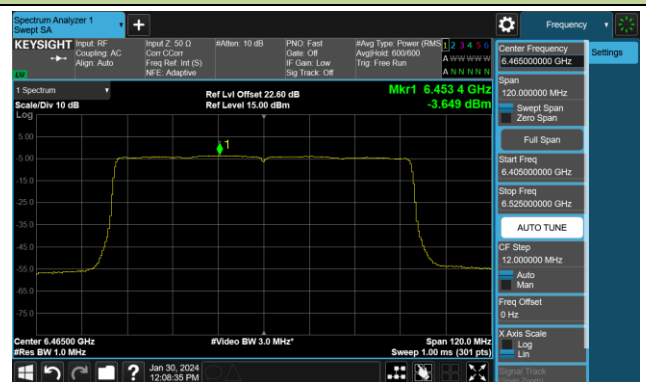

## 802.11be-EHT40 Power Spectral Density- Ant 0 (Nss = 4)

Channel 179 (6845MHz)

Channel 187 (6885MHz)

Channel 195 (6925MHz)

Channel 211 (7005MHz)

Channel 227 (7085MHz)

## 802.11be-EHT80 Power Spectral Density- Ant 0 (Nss = 4)

Channel 7 (5985MHz)

Channel 55 (6225MHz)

Channel 87 (6385MHz)

Channel 103 (6465MHz)

Channel 119 (6545MHz)

Channel 151 (6705MHz)

Channel 183 (6865MHz)

Channel 199 (6945MHz)