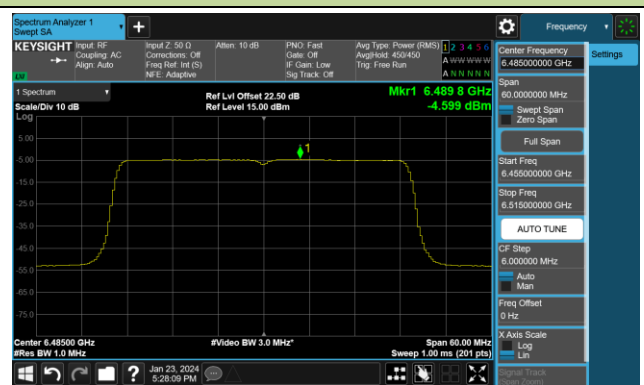

Channel 3 (5965MHz)

Channel 51 (6205MHz)

Channel 91 (6405MHz)

Channel 99 (6445MHz)

Channel 107 (6485MHz)

Channel 115 (6525MHz)

Channel 123 (6565MHz)

Channel 147 (6685MHz)

## 802.11ax-HE40 Power Spectral Density- Ant 0 (Nss = 4)

Channel 179 (6845MHz)

Channel 187 (6885MHz)

Channel 195 (6925MHz)

Channel 211 (7005MHz)

Channel 227 (7085MHz)