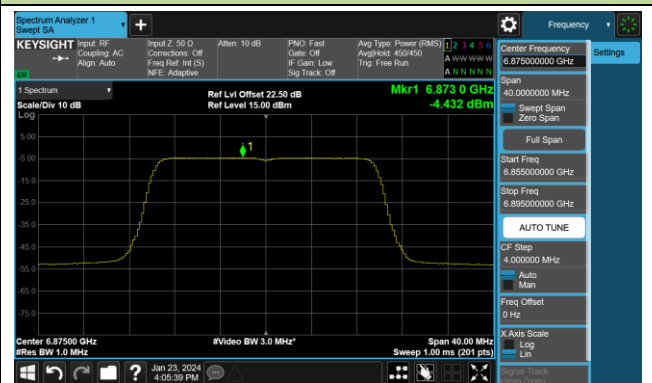

## 802.11ax-HE20 Power Spectral Density- Ant 0 (Nss = 4)

Channel 1 (5955MHz)

Channel 49 (6195MHz)

Channel 93 (6415MHz)

Channel 97 (6435MHz)

Channel 105 (6475MHz)

Channel 113 (6515MHz)

Channel 117 (6535MHz)

Channel 153 (6715MHz)

## 802.11ax-HE20 Power Spectral Density- Ant 0 (Nss = 4)

Channel 181 (6855MHz)

Channel 185 (6875MHz)

Channel 189 (6895MHz)

Channel 213 (7015MHz)

Channel 229 (7095MHz)

802.11ax-HE40 Power Spectral Density- Ant 0 (Nss = 4)