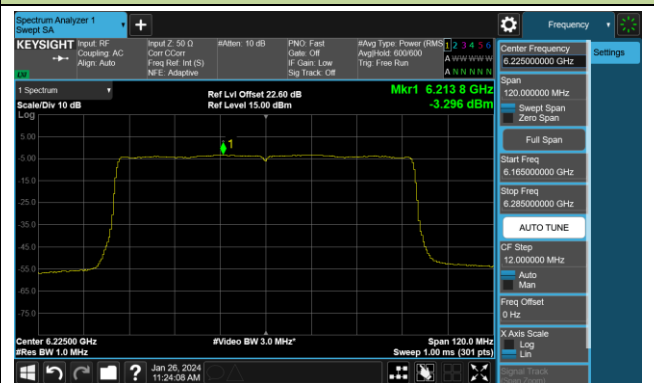

## 802.11ax-HE40 Power Spectral Density- Ant 0 (Nss = 4)

Channel 179 (6845MHz)

Channel 187 (6885MHz)

Channel 195 (6925MHz)

Channel 211 (7005MHz)

Channel 227 (7085MHz)

## 802.11ax-HE80 Power Spectral Density- Ant 0 (Nss = 4)

Channel 7 (5985MHz)

Channel 55 (6225MHz)

Channel 87 (6385MHz)

Channel 103 (6465MHz)

Channel 119 (6545MHz)

Channel 151 (6705MHz)

Channel 183 (6865MHz)

Channel 199 (6945MHz)