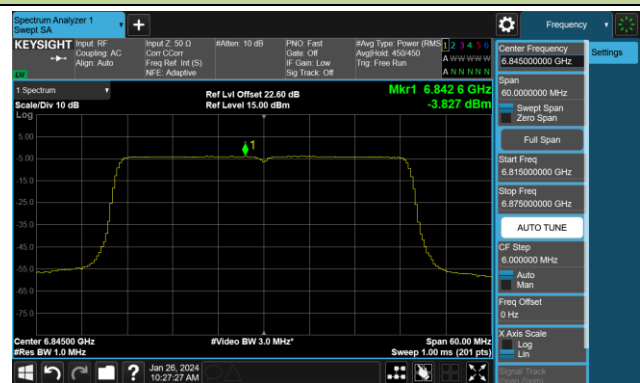

Channel 3 (5965MHz)

Channel 51 (6205MHz)

Channel 91 (6405MHz)

Channel 99 (6445MHz)

Channel 107 (6485MHz)

Channel 115 (6525MHz)

Channel 123 (6565MHz)

Channel 147 (6685MHz)

## 802.11ax-HE40 Power Spectral Density- Ant 0 (Nss = 4)

Channel 179 (6845MHz)

Channel 187 (6885MHz)

Channel 195 (6925MHz)

Channel 211 (7005MHz)

Channel 227 (7085MHz)