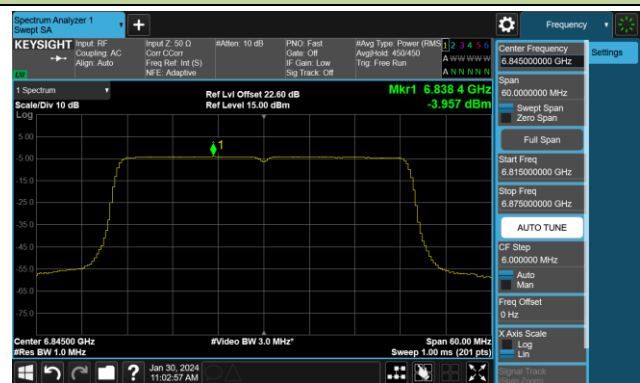

802.11be-EHT40 Power Spectral Density- Ant 0 (Nss = 4)

Channel 179 (6845MHz)