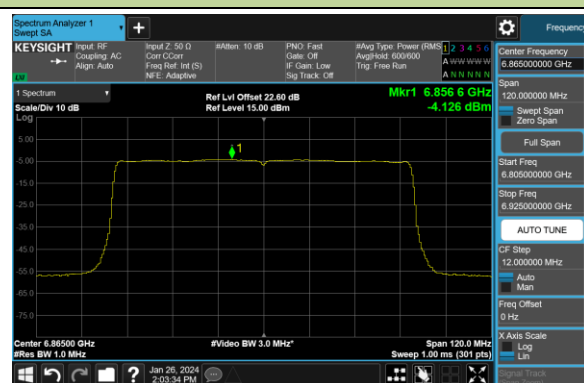

## 802.11ax-HE80 Power Spectral Density- Ant 0 (Nss = 4)

Channel 7 (5985MHz)

Channel 55 (6225MHz)

Channel 87 (6385MHz)

Channel 103 (6465MHz)

Channel 119 (6545MHz)

Channel 151 (6705MHz)

Channel 183 (6865MHz)

Channel 199 (6945MHz)