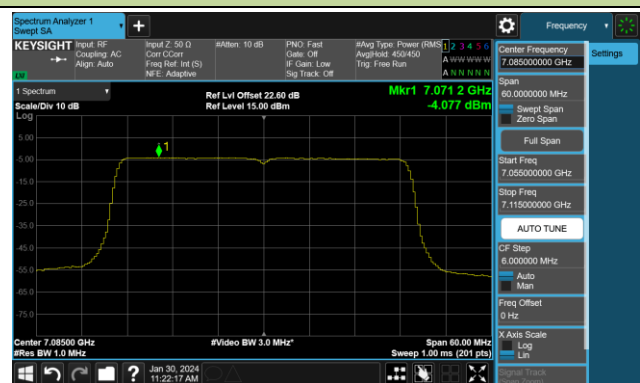

Channel 147 (6685MHz)

## 802.11be-EHT40 Power Spectral Density- Ant 0 (Nss = 4)

Channel 179 (6845MHz)

Channel 187 (6885MHz)

Channel 195 (6925MHz)

Channel 211 (7005MHz)

Channel 227 (7085MHz)

## 802.11be-EHT80 Power Spectral Density- Ant 0 (Nss = 4)

Channel 7 (5985MHz)

Channel 55 (6225MHz)

Channel 87 (6385MHz)

Channel 103 (6465MHz)

Channel 119 (6545MHz)

Channel 151 (6705MHz)

Channel 183 (6865MHz)

Channel 199 (6945MHz)