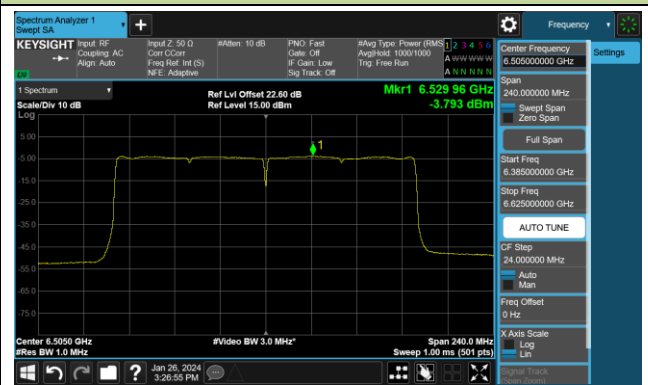

Channel 199 (6945MHz)

## 802.11ax-HE160 Power Spectral Density- Ant 0 (Nss = 4)

Channel 15 (6025MHz)

Channel 47 (6185MHz)

Channel 79 (6345MHz)

Channel 111 (6505MHz)

Channel 143 (6665MHz)

Channel 175 (6825MHz)

Channel 207 (6985MHz)

## 802.11be-EHT20 Power Spectral Density- Ant 0 (Nss = 4)

Channel 1 (5955MHz)

Channel 49 (6195MHz)

Channel 93 (6415MHz)

Channel 97 (6435MHz)

Channel 105 (6475MHz)

Channel 113 (6515MHz)

Channel 117 (6535MHz)