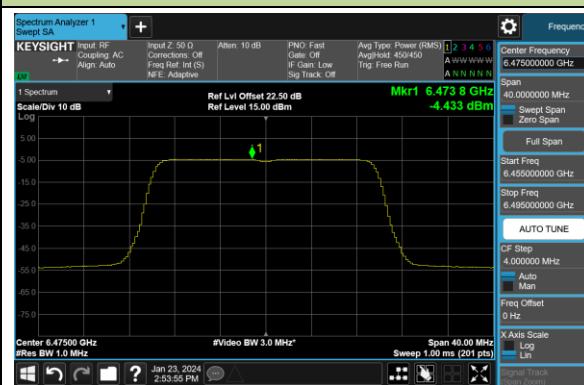

## 802.11ax-HE20 Power Spectral Density- Ant 0 (Nss = 4)

Channel 1 (5955MHz)

Channel 49 (6195MHz)

Channel 93 (6415MHz)

Channel 97 (6435MHz)

Channel 105 (6475MHz)

Channel 113 (6515MHz)

Channel 117 (6535MHz)

Channel 153 (6715MHz)