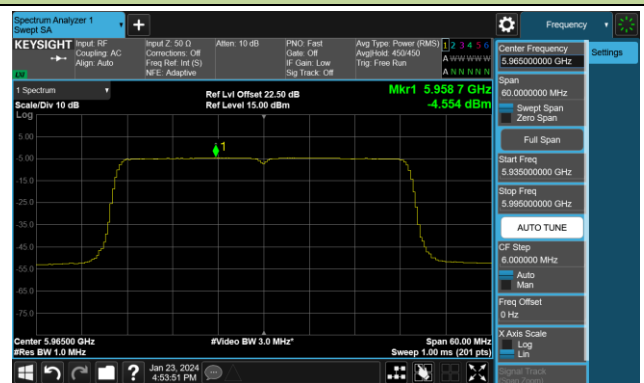

Channel 153 (6715MHz)

## 802.11ax-HE20 Power Spectral Density- Ant 0 (Nss = 4)

Channel 181 (6855MHz)

Channel 185 (6875MHz)

Channel 189 (6895MHz)

Channel 213 (7015MHz)

Channel 229 (7095MHz)

802.11ax-HE40 Power Spectral Density- Ant 0 (Nss = 4)

Channel 3 (5965MHz)

Channel 51 (6205MHz)

Channel 91 (6405MHz)

Channel 99 (6445MHz)

Channel 107 (6485MHz)

Channel 115 (6525MHz)

Channel 123 (6565MHz)

Channel 147 (6685MHz)