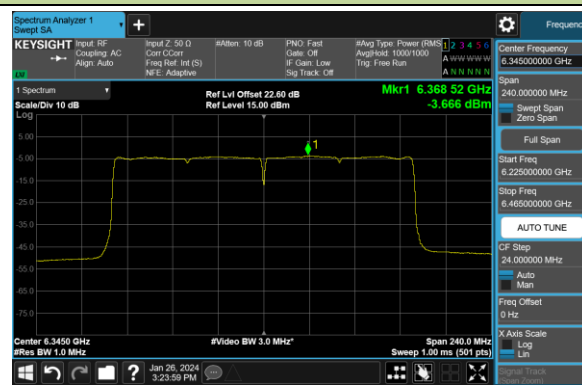

Channel 199 (6945MHz)

## 802.11ax-HE160 Power Spectral Density- Ant 0 (Nss = 4)

Channel 15 (6025MHz)

Channel 47 (6185MHz)

Channel 79 (6345MHz)

Channel 111 (6505MHz)

Channel 143 (6665MHz)

Channel 175 (6825MHz)

Channel 207 (6985MHz)

## 802.11be-EHT20 Power Spectral Density- Ant 0 (Nss = 4)

Channel 1 (5955MHz)

Channel 49 (6195MHz)

Channel 93 (6415MHz)

Channel 97 (6435MHz)

Channel 105 (6475MHz)

Channel 113 (6515MHz)

Channel 117 (6535MHz)