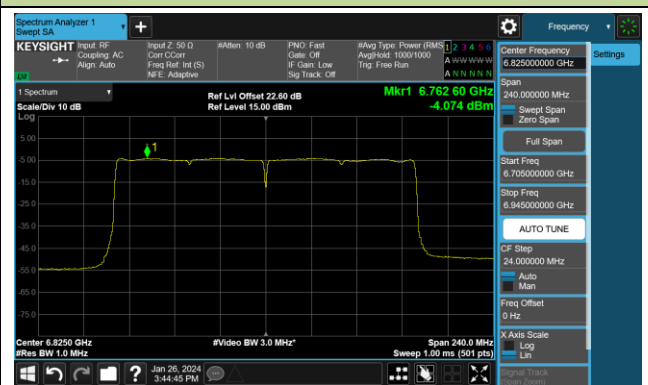

Channel 199 (6945MHz)

## 802.11ax-HE160 Power Spectral Density- Ant 0 (Nss = 4)

Channel 15 (6025MHz)

Channel 47 (6185MHz)

Channel 79 (6345MHz)

Channel 111 (6505MHz)

Channel 143 (6665MHz)

Channel 175 (6825MHz)

Channel 207 (6985MHz)

## 802.11be-EHT20 Power Spectral Density- Ant 0 (Nss = 4)

Channel 1 (5955MHz)

Channel 49 (6195MHz)

Channel 93 (6415MHz)

Channel 97 (6435MHz)

Channel 105 (6475MHz)

Channel 113 (6515MHz)

Channel 117 (6535MHz)