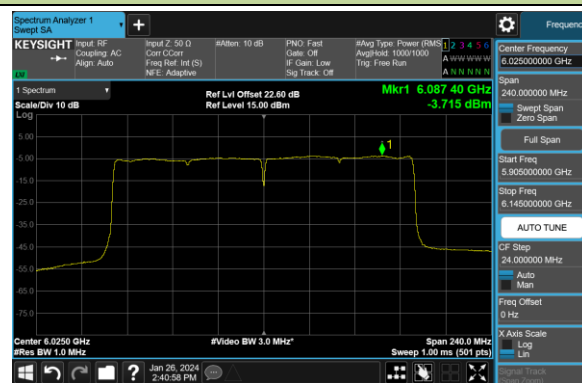

802.11ax-HE160 Power Spectral Density- Ant 0 (Nss = 4)

Channel 15 (6025MHz)