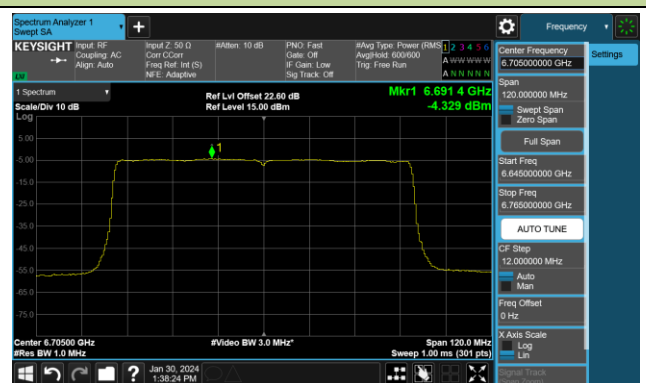

## 802.11be-EHT80 Power Spectral Density- Ant 0 (Nss = 4)

Channel 7 (5985MHz)

Channel 55 (6225MHz)

Channel 87 (6385MHz)

Channel 103 (6465MHz)

Channel 119 (6545MHz)

Channel 151 (6705MHz)

Channel 183 (6865MHz)

Channel 199 (6945MHz)