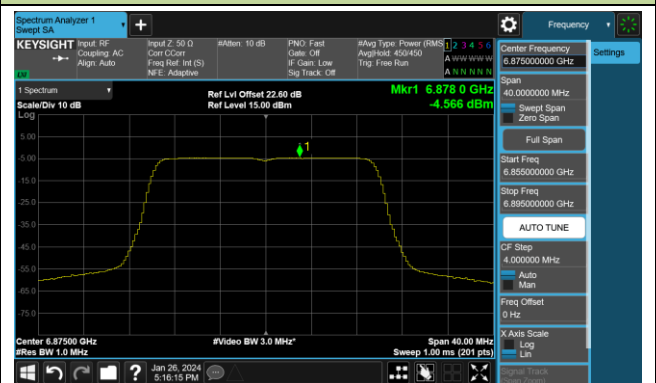

Channel 153 (6715MHz)

802.11be-EHT20 Power Spectral Density- Ant 0 (Nss = 4)

Channel 181 (6855MHz)

Channel 185 (6875MHz)

Channel 189 (6895MHz)

Channel 213 (7015MHz)

Channel 229 (7095MHz)

Channel 147 (6685MHz)