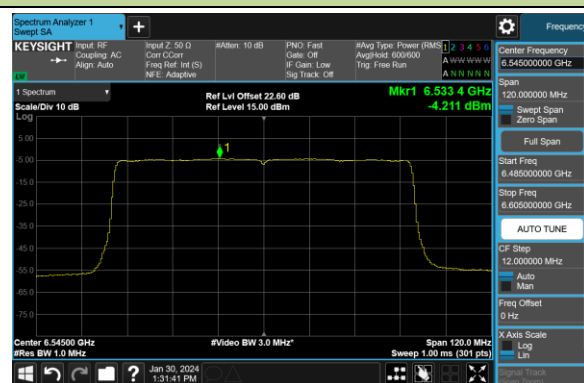

## 802.11be-EHT80 Power Spectral Density- Ant 0 (Nss = 4)

Channel 7 (5985MHz)

Channel 55 (6225MHz)

Channel 87 (6385MHz)

Channel 103 (6465MHz)

Channel 119 (6545MHz)

Channel 151 (6705MHz)

Channel 183 (6865MHz)

Channel 199 (6945MHz)