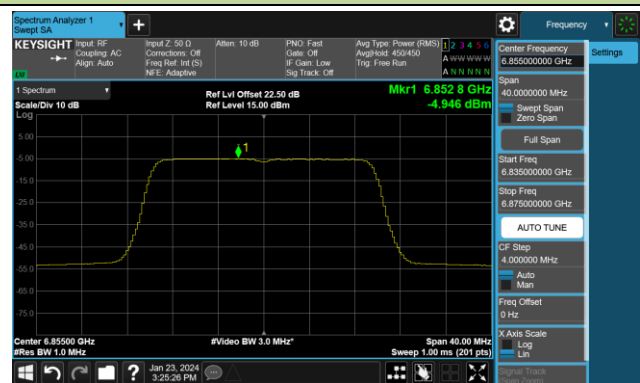

802.11ax-HE20 Power Spectral Density- Ant 0 (Nss = 4)

Channel 181 (6855MHz)