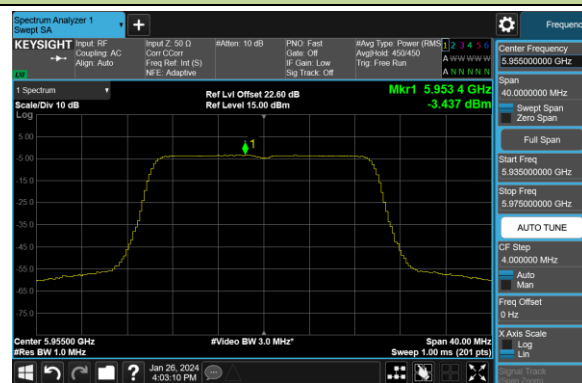

Channel 199 (6945MHz)

## 802.11ax-HE160 Power Spectral Density- Ant 0 (Nss = 4)

Channel 15 (6025MHz)

Channel 47 (6185MHz)

Channel 79 (6345MHz)

Channel 111 (6505MHz)

Channel 143 (6665MHz)

Channel 175 (6825MHz)

Channel 207 (6985MHz)

## 802.11be-EHT20 Power Spectral Density- Ant 0 (Nss = 4)

Channel 1 (5955MHz)

Channel 49 (6195MHz)

Channel 93 (6415MHz)

Channel 97 (6435MHz)

Channel 105 (6475MHz)

Channel 113 (6515MHz)

Channel 117 (6535MHz)