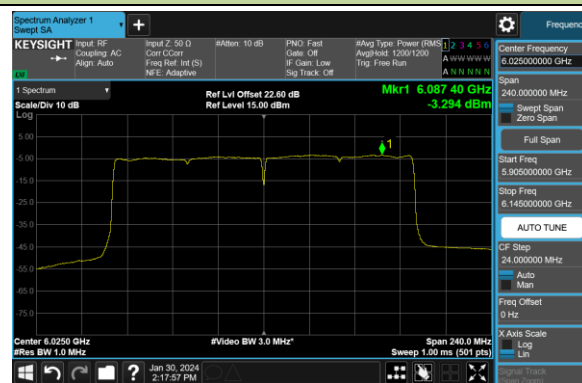

802.11be-EHT160 Power Spectral Density- Ant 0 (Nss = 4)

Channel 15 (6025MHz)