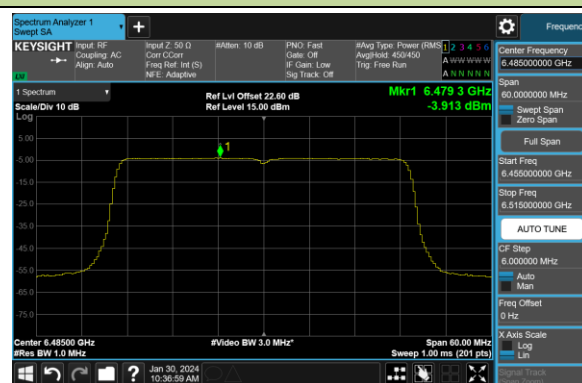

## 802.11be-EHT40 Power Spectral Density- Ant 0 (Nss = 4)

Channel 3 (5965MHz)

Channel 51 (6205MHz)

Channel 91 (6405MHz)

Channel 99 (6445MHz)

Channel 107 (6485MHz)

Channel 115 (6525MHz)

Channel 123 (6565MHz)

Channel 147 (6685MHz)