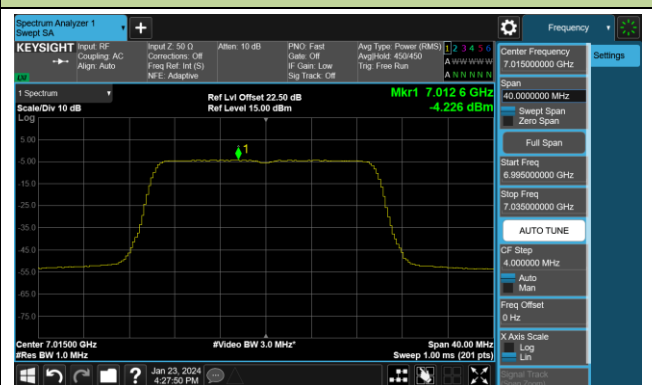

Channel 153 (6715MHz)

## 802.11ax-HE20 Power Spectral Density- Ant 0 (Nss = 4)

Channel 181 (6855MHz)

Channel 185 (6875MHz)

Channel 189 (6895MHz)

Channel 213 (7015MHz)

Channel 229 (7095MHz)

802.11ax-HE40 Power Spectral Density- Ant 0 (Nss = 4)

Channel 3 (5965MHz)

Channel 51 (6205MHz)

Channel 91 (6405MHz)

Channel 99 (6445MHz)

Channel 107 (6485MHz)

Channel 115 (6525MHz)

Channel 123 (6565MHz)

Channel 147 (6685MHz)