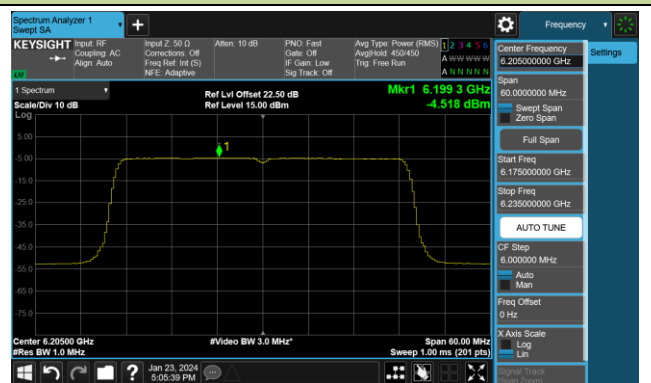

Channel 153 (6715MHz)

## 802.11ax-HE20 Power Spectral Density- Ant 0 (Nss = 4)

Channel 181 (6855MHz)

Channel 185 (6875MHz)

Channel 189 (6895MHz)

Channel 213 (7015MHz)

Channel 229 (7095MHz)

802.11ax-HE40 Power Spectral Density- Ant 0 (Nss = 4)

Channel 3 (5965MHz)

Channel 51 (6205MHz)

Channel 91 (6405MHz)

Channel 99 (6445MHz)

Channel 107 (6485MHz)

Channel 115 (6525MHz)

Channel 123 (6565MHz)

Channel 147 (6685MHz)