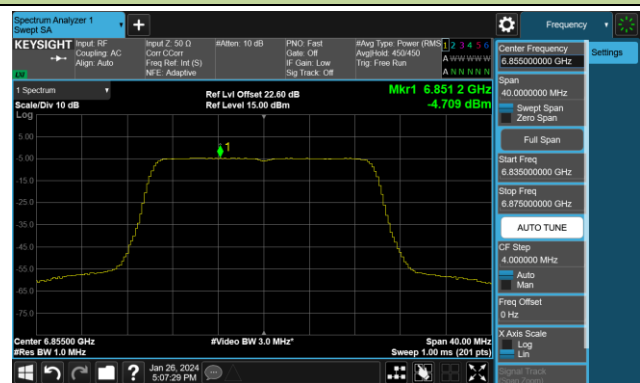

## 802.11be-EHT20 Power Spectral Density- Ant 0 (Nss = 4)

Channel 1 (5955MHz)

Channel 49 (6195MHz)

Channel 93 (6415MHz)

Channel 97 (6435MHz)

Channel 105 (6475MHz)

Channel 113 (6515MHz)

Channel 117 (6535MHz)

Channel 153 (6715MHz)

802.11be-EHT20 Power Spectral Density- Ant 0 (Nss = 4)

Channel 181 (6855MHz)

Channel 185 (6875MHz)

Channel 189 (6895MHz)

Channel 213 (7015MHz)

Channel 229 (7095MHz)