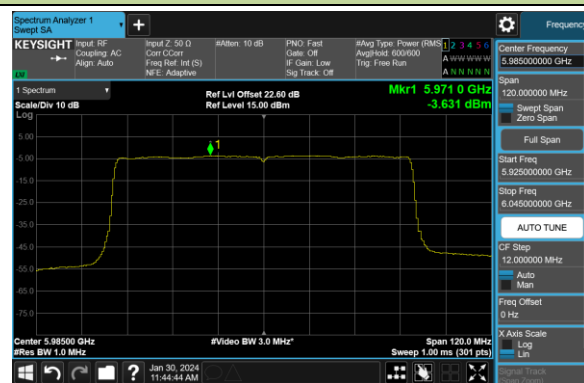

Channel 147 (6685MHz)

## 802.11be-EHT40 Power Spectral Density- Ant 0 (Nss = 4)

Channel 179 (6845MHz)

Channel 187 (6885MHz)

Channel 195 (6925MHz)

Channel 211 (7005MHz)

Channel 227 (7085MHz)

## 802.11be-EHT80 Power Spectral Density- Ant 0 (Nss = 4)

Channel 7 (5985MHz)

Channel 55 (6225MHz)

Channel 87 (6385MHz)

Channel 103 (6465MHz)

Channel 119 (6545MHz)

Channel 151 (6705MHz)

Channel 183 (6865MHz)

Channel 199 (6945MHz)