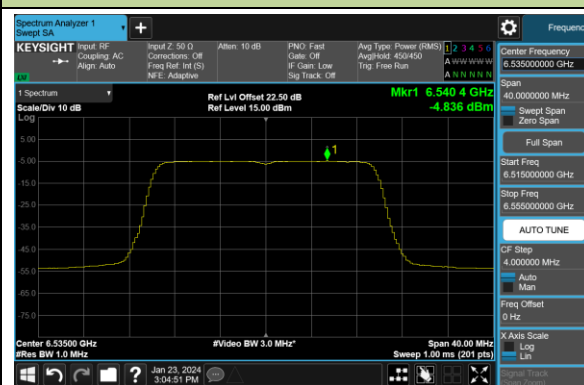

## 802.11ax-HE20 Power Spectral Density- Ant 0 (Nss = 4)

Channel 1 (5955MHz)

Channel 49 (6195MHz)

Channel 93 (6415MHz)

Channel 97 (6435MHz)

Channel 105 (6475MHz)

Channel 113 (6515MHz)

Channel 117 (6535MHz)

Channel 153 (6715MHz)