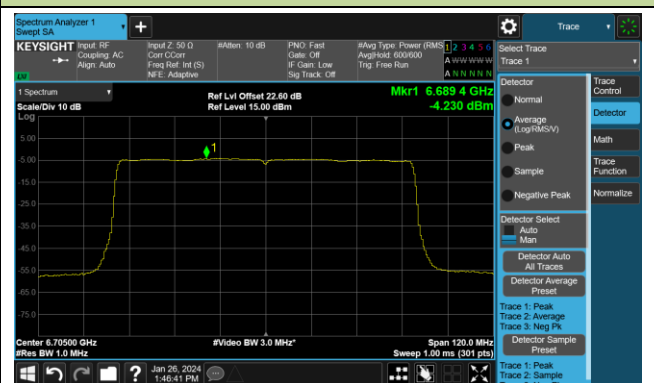

## 802.11ax-HE80 Power Spectral Density- Ant 0 (Nss = 4)

Channel 7 (5985MHz)

Channel 55 (6225MHz)

Channel 87 (6385MHz)

Channel 103 (6465MHz)

Channel 119 (6545MHz)

Channel 151 (6705MHz)

Channel 183 (6865MHz)

Channel 199 (6945MHz)