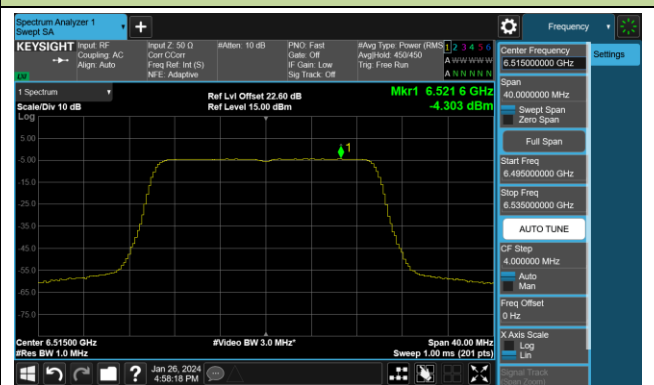

## 802.11be-EHT20 Power Spectral Density- Ant 0 (Nss = 4)

Channel 1 (5955MHz)

Channel 49 (6195MHz)

Channel 93 (6415MHz)

Channel 97 (6435MHz)

Channel 105 (6475MHz)

Channel 113 (6515MHz)

Channel 117 (6535MHz)

Channel 153 (6715MHz)

802.11be-EHT20 Power Spectral Density- Ant 0 (Nss = 4)

Channel 181 (6855MHz)

Channel 185 (6875MHz)

Channel 189 (6895MHz)

Channel 213 (7015MHz)

Channel 229 (7095MHz)