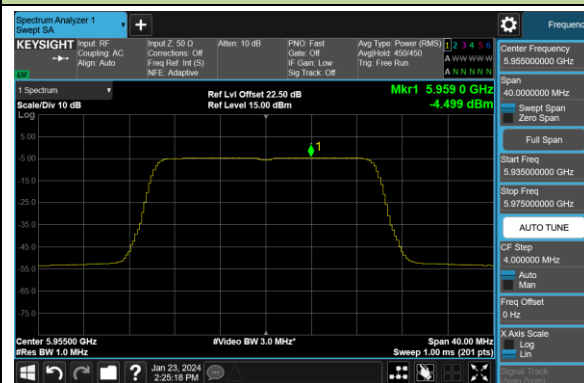

## 802.11ax-HE20 Power Spectral Density- Ant 0 (Nss = 4)

Channel 1 (5955MHz)

Channel 49 (6195MHz)

Channel 93 (6415MHz)

Channel 97 (6435MHz)

Channel 105 (6475MHz)

Channel 113 (6515MHz)

Channel 117 (6535MHz)

Channel 153 (6715MHz)