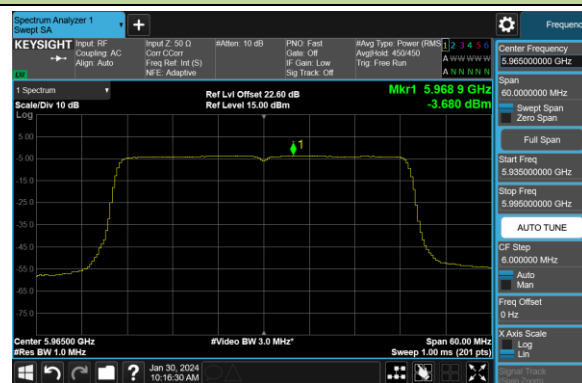

802.11be-EHT40 Power Spectral Density- Ant 0 (Nss = 4)

Channel 3 (5965MHz)