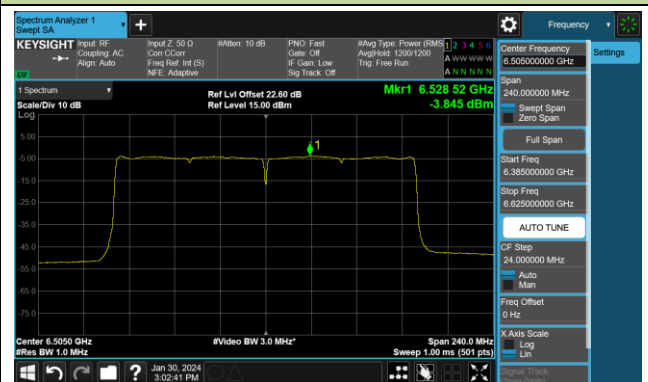

Channel 199 (6945MHz)

## 802.11be-EHT160 Power Spectral Density- Ant 0 (Nss = 4)

Channel 15 (6025MHz)

Channel 47 (6185MHz)

Channel 79 (6345MHz)

Channel 111 (6505MHz)

Channel 143 (6665MHz)

Channel 175 (6825MHz)

Channel 207 (6985MHz)