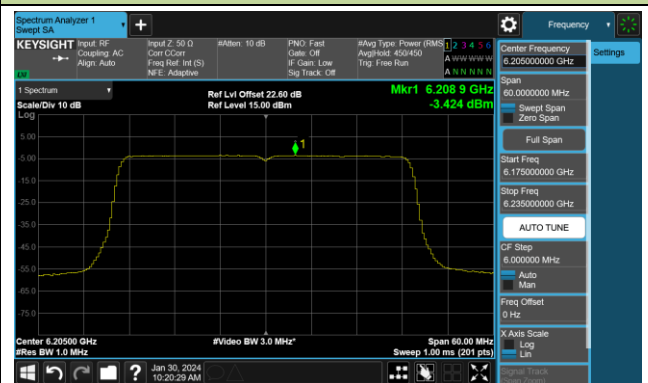

Channel 51 (6205MHz)