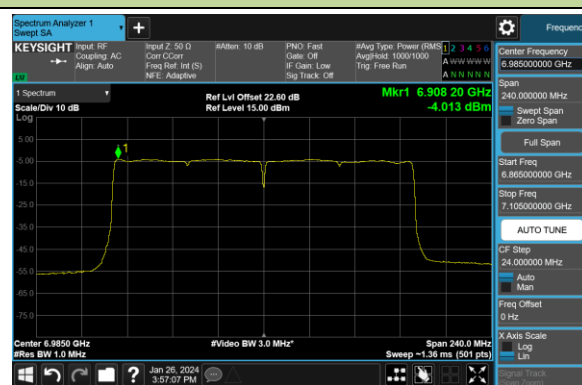

Channel 199 (6945MHz)

## 802.11ax-HE160 Power Spectral Density- Ant 0 (Nss = 4)

Channel 15 (6025MHz)

Channel 47 (6185MHz)

Channel 79 (6345MHz)

Channel 111 (6505MHz)

Channel 143 (6665MHz)

Channel 175 (6825MHz)

Channel 207 (6985MHz)

## 802.11be-EHT20 Power Spectral Density- Ant 0 (Nss = 4)

Channel 1 (5955MHz)

Channel 49 (6195MHz)

Channel 93 (6415MHz)

Channel 97 (6435MHz)

Channel 105 (6475MHz)

Channel 113 (6515MHz)

Channel 117 (6535MHz)