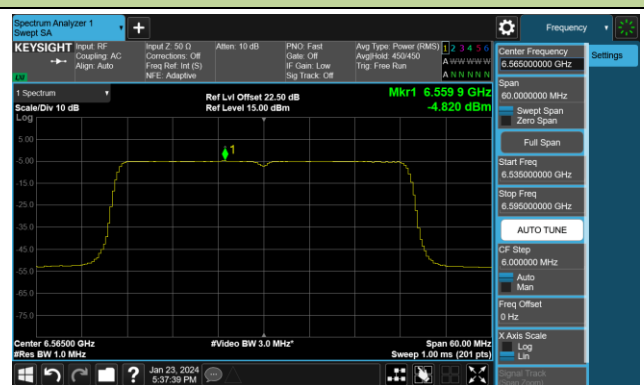

## 802.11ax-HE20 Power Spectral Density- Ant 0 (Nss = 4)

Channel 181 (6855MHz)

Channel 185 (6875MHz)

Channel 189 (6895MHz)

Channel 213 (7015MHz)

Channel 229 (7095MHz)

802.11ax-HE40 Power Spectral Density- Ant 0 (Nss = 4)

Channel 3 (5965MHz)

Channel 51 (6205MHz)

Channel 91 (6405MHz)

Channel 99 (6445MHz)

Channel 107 (6485MHz)

Channel 115 (6525MHz)

Channel 123 (6565MHz)

Channel 147 (6685MHz)

## 802.11ax-HE40 Power Spectral Density- Ant 0 (Nss = 4)

Channel 179 (6845MHz)

Channel 187 (6885MHz)

Channel 195 (6925MHz)

Channel 211 (7005MHz)

Channel 227 (7085MHz)