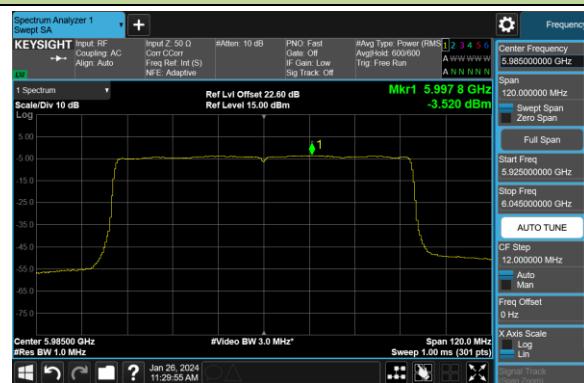

## 802.11ax-HE40 Power Spectral Density- Ant 0 (Nss = 4)

Channel 179 (6845MHz)

Channel 187 (6885MHz)

Channel 195 (6925MHz)

Channel 211 (7005MHz)

Channel 227 (7085MHz)

## 802.11ax-HE80 Power Spectral Density- Ant 0 (Nss = 4)

Channel 7 (5985MHz)

Channel 55 (6225MHz)

Channel 87 (6385MHz)

Channel 103 (6465MHz)

Channel 119 (6545MHz)

Channel 151 (6705MHz)

Channel 183 (6865MHz)

Channel 199 (6945MHz)