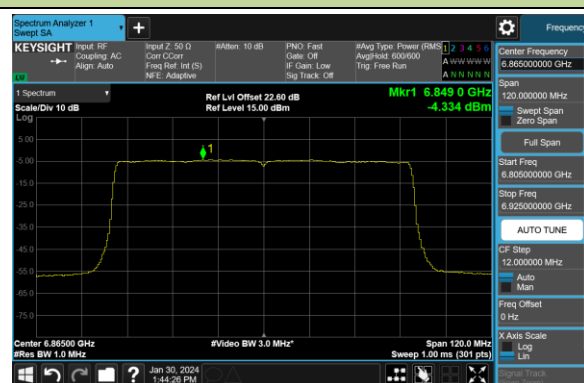

## 802.11be-EHT80 Power Spectral Density- Ant 0 (Nss = 4)

Channel 7 (5985MHz)

Channel 55 (6225MHz)

Channel 87 (6385MHz)

Channel 103 (6465MHz)

Channel 119 (6545MHz)

Channel 151 (6705MHz)

Channel 183 (6865MHz)

Channel 199 (6945MHz)