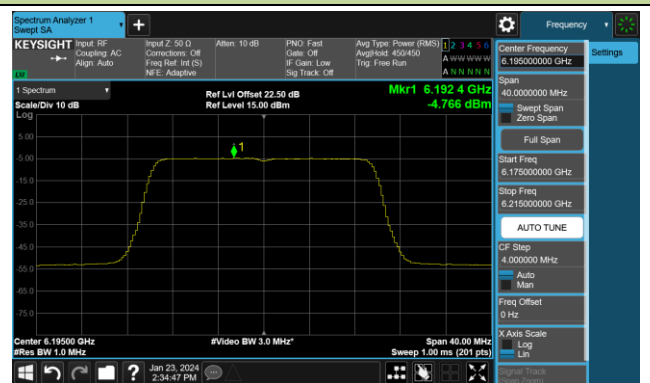

## 802.11ax-HE20 Power Spectral Density- Ant 0 (Nss = 4)

Channel 1 (5955MHz)

Channel 49 (6195MHz)

Channel 93 (6415MHz)

Channel 97 (6435MHz)

Channel 105 (6475MHz)

Channel 113 (6515MHz)

Channel 117 (6535MHz)

Channel 153 (6715MHz)