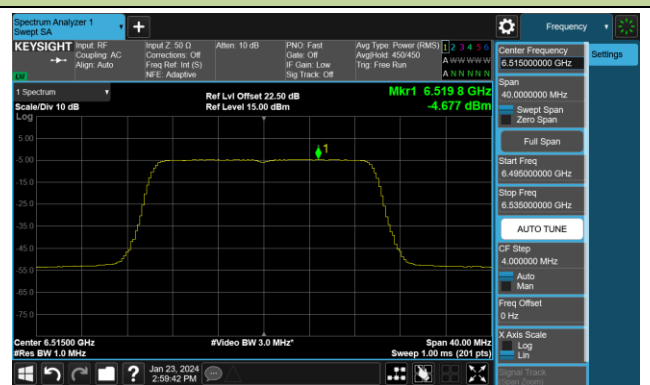

## 802.11ax-HE20 Power Spectral Density- Ant 0 (Nss = 4)

Channel 1 (5955MHz)

Channel 49 (6195MHz)

Channel 93 (6415MHz)

Channel 97 (6435MHz)

Channel 105 (6475MHz)

Channel 113 (6515MHz)

Channel 117 (6535MHz)

Channel 153 (6715MHz)