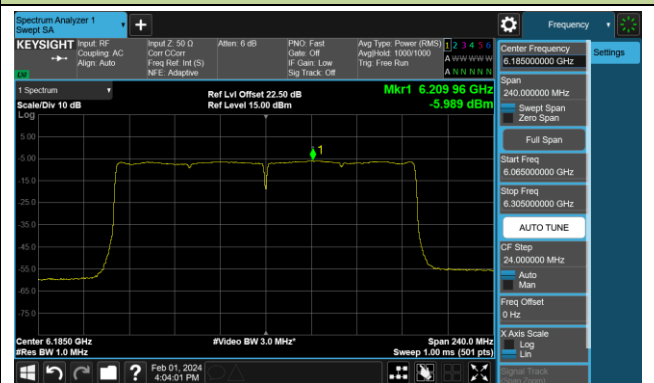

Channel 199 (6945MHz)

## 802.11ax-HE160 Power Spectral Density- Ant 1 (Nss = 1)

Channel 15 (6025MHz)

Channel 47 (6185MHz)

Channel 79 (6345MHz)

Channel 111 (6505MHz)

Channel 143 (6665MHz)

Channel 175 (6825MHz)

Channel 207 (6985MHz)