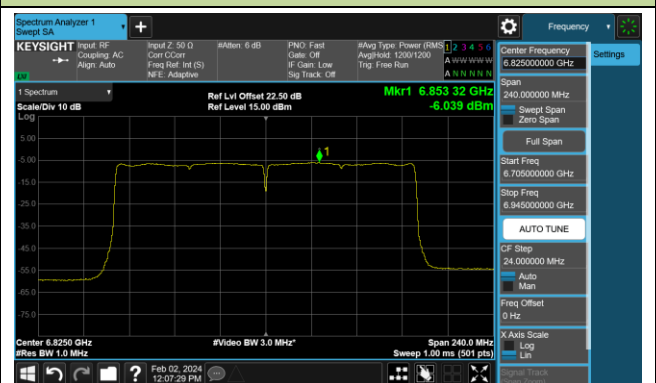

Channel 199 (6945MHz)

## 802.11be-EHT160 Power Spectral Density- Ant 1 (Nss = 1)

Channel 15 (6025MHz)

Channel 47 (6185MHz)

Channel 79 (6345MHz)

Channel 111 (6505MHz)

Channel 143 (6665MHz)

Channel 175 (6825MHz)

Channel 207 (6985MHz)

## 802.11be-EHT320 Power Spectral Density- Ant 1 (Nss = 1)

Channel 31 (6105MHz)

Channel 63 (6265MHz)

Channel 95 (6425MHz)

Channel 127 (6585MHz)

Channel 159 (6745MHz)

Channel 191 (6905MHz)