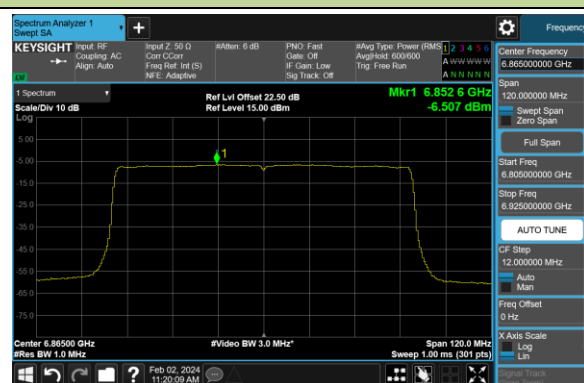

## 802.11be-EHT80 Power Spectral Density- Ant 1 (Nss = 1)

Channel 7 (5985MHz)

Channel 55 (6225MHz)

Channel 87 (6385MHz)

Channel 103 (6465MHz)

Channel 119 (6545MHz)

Channel 151 (6705MHz)

Channel 183 (6865MHz)

Channel 199 (6945MHz)