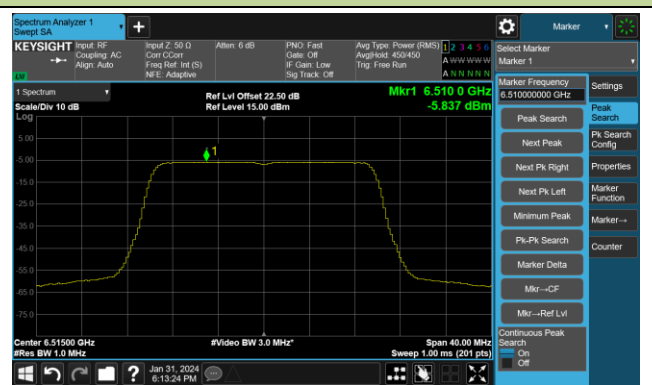

## 802.11be-EHT320 Power Spectral Density- Ant 1 (Nss = 1)

Channel 31 (6105MHz)

Channel 63 (6265MHz)

Channel 95 (6425MHz)

Channel 127 (6585MHz)

Channel 159 (6745MHz)

Channel 191 (6905MHz)

## 802.11ax-HE20 Power Spectral Density- Ant 2 (Nss = 1)

Channel 1 (5955MHz)

Channel 49 (6195MHz)

Channel 93 (6415MHz)

Channel 97 (6435MHz)

Channel 105 (6475MHz)

Channel 113 (6515MHz)

Channel 117 (6535MHz)

Channel 153 (6715MHz)