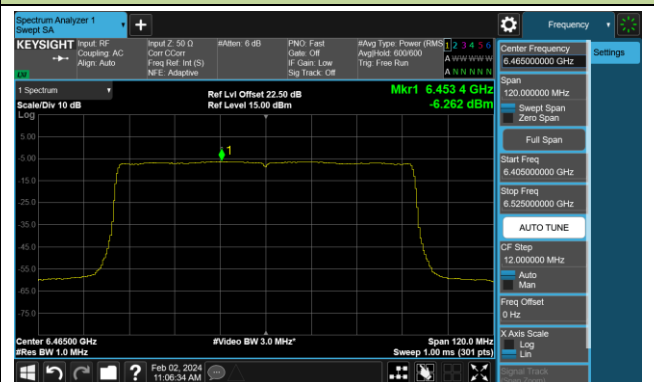

## 802.11be-EHT40 Power Spectral Density- Ant 1 (Nss = 1)

Channel 179 (6845MHz)

Channel 187 (6885MHz)

Channel 195 (6925MHz)

Channel 211 (7005MHz)

Channel 227 (7085MHz)

## 802.11be-EHT80 Power Spectral Density- Ant 1 (Nss = 1)

Channel 7 (5985MHz)

Channel 55 (6225MHz)

Channel 87 (6385MHz)

Channel 103 (6465MHz)

Channel 119 (6545MHz)

Channel 151 (6705MHz)

Channel 183 (6865MHz)

Channel 199 (6945MHz)