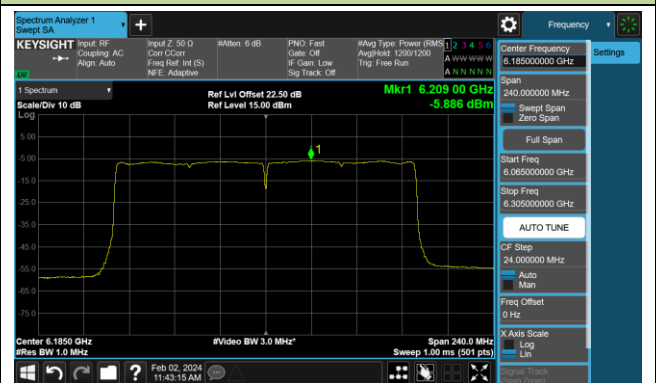

Channel 199 (6945MHz)

## 802.11be-EHT160 Power Spectral Density- Ant 1 (Nss = 1)

Channel 15 (6025MHz)

Channel 47 (6185MHz)

Channel 79 (6345MHz)

Channel 111 (6505MHz)

Channel 143 (6665MHz)

Channel 175 (6825MHz)

Channel 207 (6985MHz)