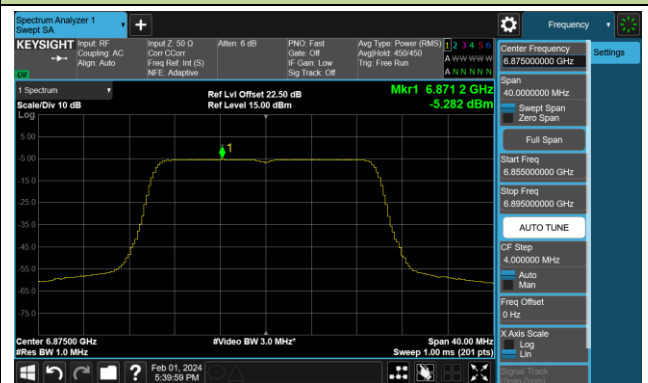

Channel 153 (6715MHz)

## 802.11be-EHT20 Power Spectral Density- Ant 1 (Nss = 1)

Channel 181 (6855MHz)

Channel 185 (6875MHz)

Channel 189 (6895MHz)

Channel 213 (7015MHz)

Channel 229 (7095MHz)