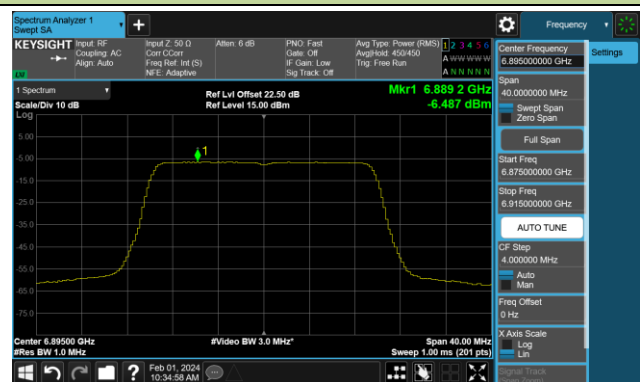

Channel 153 (6715MHz)

## 802.11ax-HE20 Power Spectral Density- Ant 2 (Nss = 1)

Channel 181 (6855MHz)

Channel 185 (6875MHz)

Channel 189 (6895MHz)

Channel 213 (7015MHz)

Channel 229 (7095MHz)