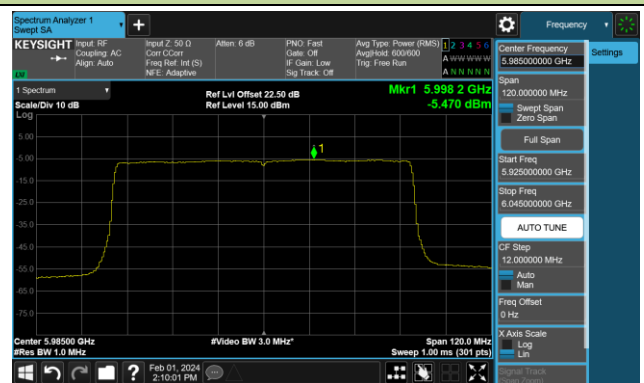

## 802.11ax-HE40 Power Spectral Density- Ant 1 (Nss = 1)

Channel 179 (6845MHz)

Channel 187 (6885MHz)

Channel 195 (6925MHz)

Channel 211 (7005MHz)

Channel 227 (7085MHz)

## 802.11ax-HE80 Power Spectral Density- Ant 1 (Nss = 1)

Channel 7 (5985MHz)

Channel 55 (6225MHz)

Channel 87 (6385MHz)

Channel 103 (6465MHz)

Channel 119 (6545MHz)

Channel 151 (6705MHz)

Channel 183 (6865MHz)

Channel 199 (6945MHz)