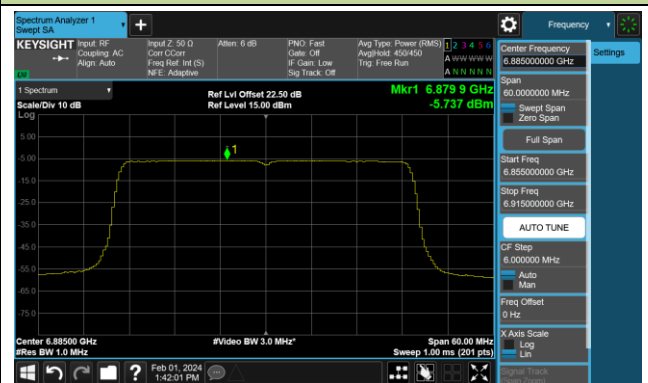

## 802.11ax-HE40 Power Spectral Density- Ant 1 (Nss = 1)

Channel 179 (6845MHz)

Channel 187 (6885MHz)

Channel 195 (6925MHz)

Channel 211 (7005MHz)

Channel 227 (7085MHz)

## 802.11ax-HE80 Power Spectral Density- Ant 1 (Nss = 1)

Channel 7 (5985MHz)

Channel 55 (6225MHz)

Channel 87 (6385MHz)

Channel 103 (6465MHz)

Channel 119 (6545MHz)

Channel 151 (6705MHz)

Channel 183 (6865MHz)

Channel 199 (6945MHz)