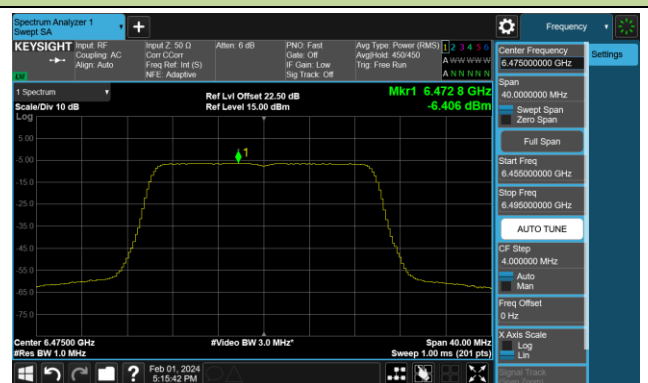

## 802.11ax-HE160 Power Spectral Density- Ant 1 (Nss = 1)

Channel 15 (6025MHz)

Channel 47 (6185MHz)

Channel 79 (6345MHz)

Channel 111 (6505MHz)

Channel 143 (6665MHz)

Channel 175 (6825MHz)

Channel 207 (6985MHz)

802.11be-EHT20 Power Spectral Density- Ant 1 (Nss = 1)

Channel 1 (5955MHz)

Channel 49 (6195MHz)

Channel 93 (6415MHz)

Channel 97 (6435MHz)

Channel 105 (6475MHz)

Channel 113 (6515MHz)

Channel 117 (6535MHz)

Channel 153 (6715MHz)