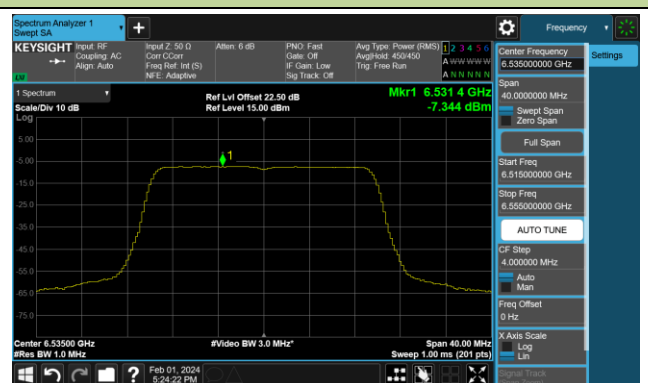

## 802.11ax-HE160 Power Spectral Density- Ant 1 (Nss = 1)

Channel 15 (6025MHz)

Channel 47 (6185MHz)

Channel 79 (6345MHz)

Channel 111 (6505MHz)

Channel 143 (6665MHz)

Channel 175 (6825MHz)

Channel 207 (6985MHz)

802.11be-EHT20 Power Spectral Density- Ant 1 (Nss = 1)

Channel 1 (5955MHz)

Channel 49 (6195MHz)

Channel 93 (6415MHz)

Channel 97 (6435MHz)

Channel 105 (6475MHz)

Channel 113 (6515MHz)

Channel 117 (6535MHz)

Channel 153 (6715MHz)