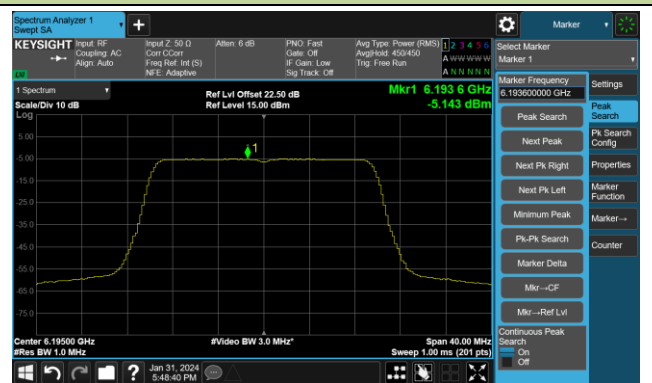

Channel 199 (6945MHz)

## 802.11be-EHT160 Power Spectral Density- Ant 1 (Nss = 1)

Channel 15 (6025MHz)

Channel 47 (6185MHz)

Channel 79 (6345MHz)

Channel 111 (6505MHz)

Channel 143 (6665MHz)

Channel 175 (6825MHz)

Channel 207 (6985MHz)

## 802.11be-EHT320 Power Spectral Density- Ant 1 (Nss = 1)

Channel 31 (6105MHz)

Channel 63 (6265MHz)

Channel 95 (6425MHz)

Channel 127 (6585MHz)

Channel 159 (6745MHz)

Channel 191 (6905MHz)

## 802.11ax-HE20 Power Spectral Density- Ant 2 (Nss = 1)

Channel 1 (5955MHz)

Channel 49 (6195MHz)

Channel 93 (6415MHz)

Channel 97 (6435MHz)

Channel 105 (6475MHz)

Channel 113 (6515MHz)

Channel 117 (6535MHz)