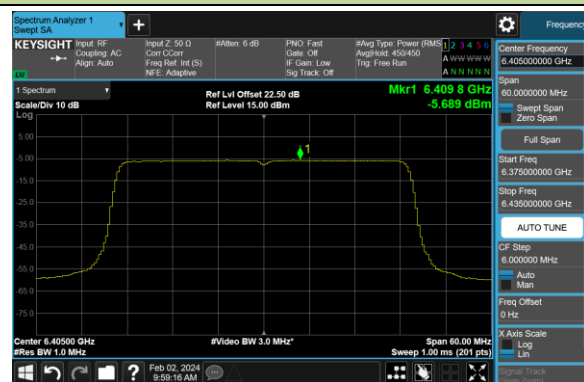

## 802.11be-EHT20 Power Spectral Density- Ant 1 (Nss = 1)

Channel 181 (6855MHz)

Channel 185 (6875MHz)

Channel 189 (6895MHz)

Channel 213 (7015MHz)

Channel 229 (7095MHz)

## 802.11be-EHT40 Power Spectral Density- Ant 1 (Nss = 1)

Channel 3 (5965MHz)

Channel 51 (6205MHz)

Channel 91 (6405MHz)

Channel 99 (6445MHz)

Channel 107 (6485MHz)

Channel 115 (6525MHz)

Channel 123 (6565MHz)

Channel 147 (6685MHz)