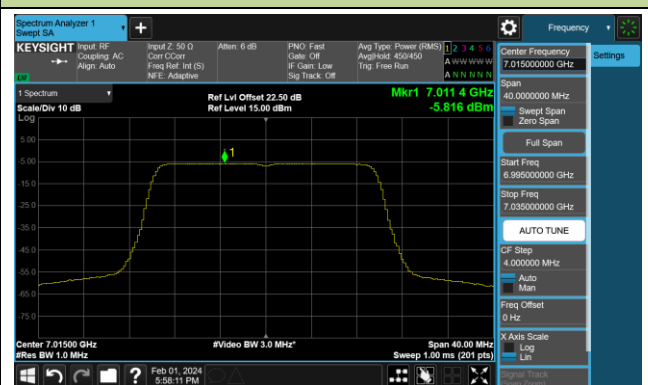

Channel 153 (6715MHz)

## 802.11be-EHT20 Power Spectral Density- Ant 1 (Nss = 1)

Channel 181 (6855MHz)

Channel 185 (6875MHz)

Channel 189 (6895MHz)

Channel 213 (7015MHz)

Channel 229 (7095MHz)

Channel 147 (6685MHz)