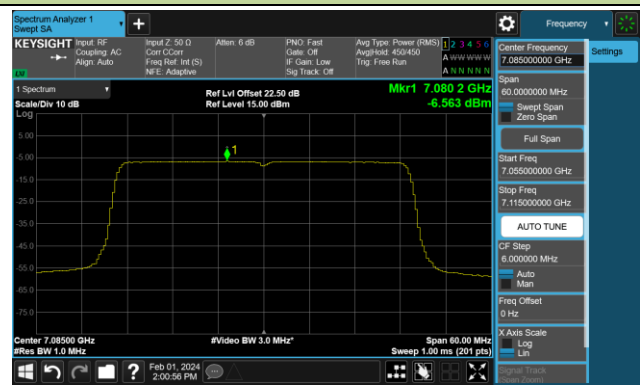

## 802.11ax-HE40 Power Spectral Density- Ant 1 (Nss = 1)

Channel 179 (6845MHz)

Channel 187 (6885MHz)

Channel 195 (6925MHz)

Channel 211 (7005MHz)

Channel 227 (7085MHz)

## 802.11ax-HE80 Power Spectral Density- Ant 1 (Nss = 1)

Channel 7 (5985MHz)

Channel 55 (6225MHz)

Channel 87 (6385MHz)

Channel 103 (6465MHz)

Channel 119 (6545MHz)

Channel 151 (6705MHz)

Channel 183 (6865MHz)

Channel 199 (6945MHz)