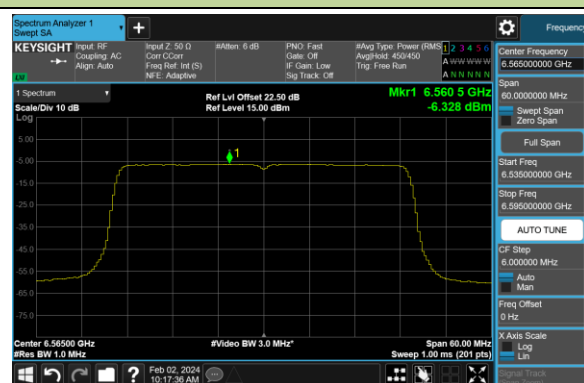

## 802.11be-EHT20 Power Spectral Density- Ant 1 (Nss = 1)

Channel 181 (6855MHz)

Channel 185 (6875MHz)

Channel 189 (6895MHz)

Channel 213 (7015MHz)

Channel 229 (7095MHz)

## 802.11be-EHT40 Power Spectral Density- Ant 1 (Nss = 1)

Channel 3 (5965MHz)

Channel 51 (6205MHz)

Channel 91 (6405MHz)

Channel 99 (6445MHz)

Channel 107 (6485MHz)

Channel 115 (6525MHz)

Channel 123 (6565MHz)

Channel 147 (6685MHz)