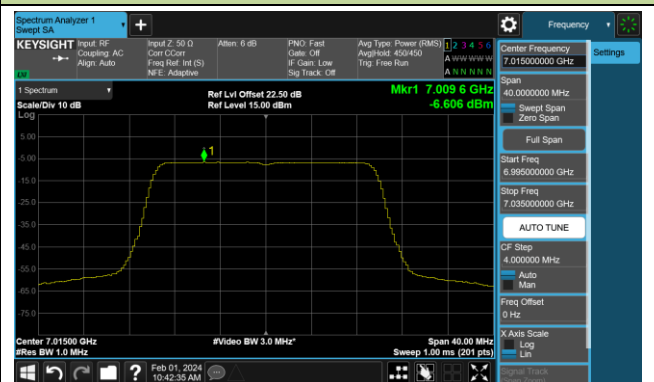

Channel 153 (6715MHz)

## 802.11ax-HE20 Power Spectral Density- Ant 2 (Nss = 1)

Channel 181 (6855MHz)

Channel 185 (6875MHz)

Channel 189 (6895MHz)

Channel 213 (7015MHz)

Channel 229 (7095MHz)