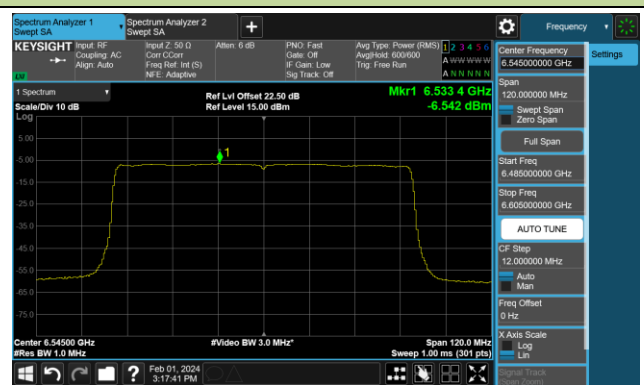

## 802.11ax-HE80 Power Spectral Density- Ant 1 (Nss = 1)

Channel 7 (5985MHz)

Channel 55 (6225MHz)

Channel 87 (6385MHz)

Channel 103 (6465MHz)

Channel 119 (6545MHz)

Channel 151 (6705MHz)

Channel 183 (6865MHz)

Channel 199 (6945MHz)