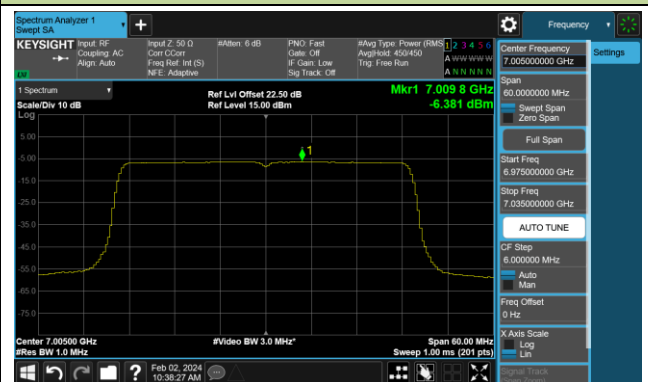

Channel 147 (6685MHz)

## 802.11be-EHT40 Power Spectral Density- Ant 1 (Nss = 1)

Channel 179 (6845MHz)

Channel 187 (6885MHz)

Channel 195 (6925MHz)

Channel 211 (7005MHz)

Channel 227 (7085MHz)

## 802.11be-EHT80 Power Spectral Density- Ant 1 (Nss = 1)

Channel 7 (5985MHz)

Channel 55 (6225MHz)

Channel 87 (6385MHz)

Channel 103 (6465MHz)

Channel 119 (6545MHz)

Channel 151 (6705MHz)

Channel 183 (6865MHz)

Channel 199 (6945MHz)