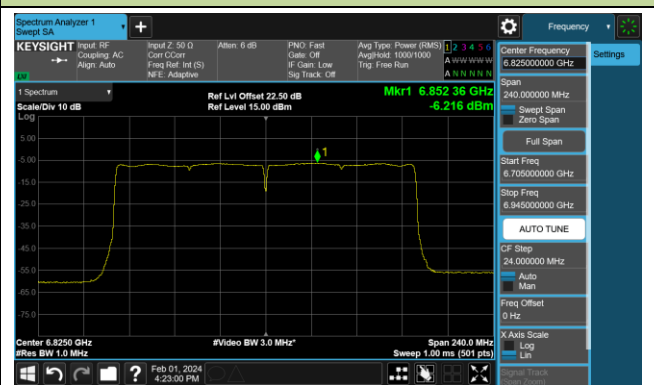

Channel 199 (6945MHz)

## 802.11ax-HE160 Power Spectral Density- Ant 1 (Nss = 1)

Channel 15 (6025MHz)

Channel 47 (6185MHz)

Channel 79 (6345MHz)

Channel 111 (6505MHz)

Channel 143 (6665MHz)

Channel 175 (6825MHz)

Channel 207 (6985MHz)

802.11be-EHT20 Power Spectral Density- Ant 1 (Nss = 1)

Channel 1 (5955MHz)

Channel 49 (6195MHz)

Channel 93 (6415MHz)

Channel 97 (6435MHz)

Channel 105 (6475MHz)

Channel 113 (6515MHz)

Channel 117 (6535MHz)

Channel 153 (6715MHz)