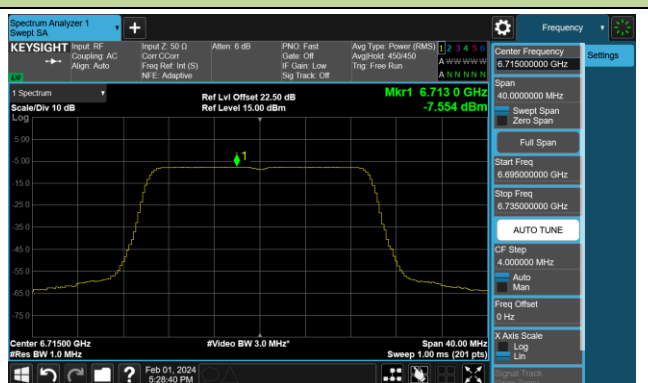

## 802.11ax-HE160 Power Spectral Density- Ant 1 (Nss = 1)

Channel 15 (6025MHz)

Channel 47 (6185MHz)

Channel 79 (6345MHz)

Channel 111 (6505MHz)

Channel 143 (6665MHz)

Channel 175 (6825MHz)

Channel 207 (6985MHz)

802.11be-EHT20 Power Spectral Density- Ant 1 (Nss = 1)

Channel 1 (5955MHz)

Channel 49 (6195MHz)

Channel 93 (6415MHz)

Channel 97 (6435MHz)

Channel 105 (6475MHz)

Channel 113 (6515MHz)

Channel 117 (6535MHz)

Channel 153 (6715MHz)