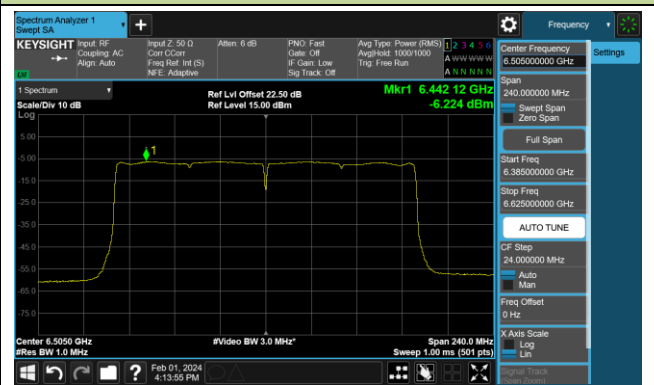

Channel 199 (6945MHz)

## 802.11ax-HE160 Power Spectral Density- Ant 1 (Nss = 1)

Channel 15 (6025MHz)

Channel 47 (6185MHz)

Channel 79 (6345MHz)

Channel 111 (6505MHz)

Channel 143 (6665MHz)

Channel 175 (6825MHz)

Channel 207 (6985MHz)

802.11be-EHT20 Power Spectral Density- Ant 1 (Nss = 1)

Channel 1 (5955MHz)

Channel 49 (6195MHz)

Channel 93 (6415MHz)

Channel 97 (6435MHz)

Channel 105 (6475MHz)

Channel 113 (6515MHz)

Channel 117 (6535MHz)

Channel 153 (6715MHz)