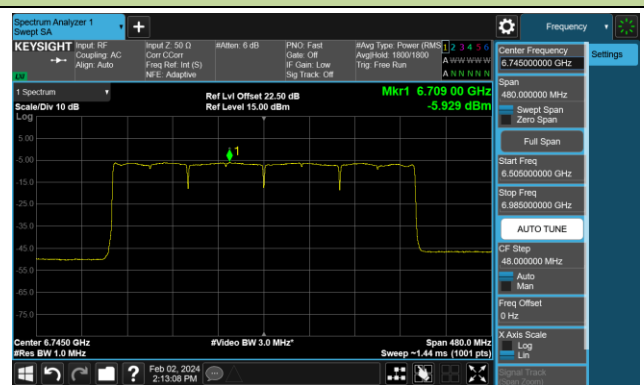

## 802.11be-EHT160 Power Spectral Density- Ant 1 (Nss = 1)

Channel 15 (6025MHz)

Channel 47 (6185MHz)

Channel 79 (6345MHz)

Channel 111 (6505MHz)

Channel 143 (6665MHz)

Channel 175 (6825MHz)

Channel 207 (6985MHz)

## 802.11be-EHT320 Power Spectral Density- Ant 1 (Nss = 1)

Channel 31 (6105MHz)

Channel 63 (6265MHz)

Channel 95 (6425MHz)

Channel 127 (6585MHz)

Channel 159 (6745MHz)

Channel 191 (6905MHz)

## 802.11ax-HE20 Power Spectral Density- Ant 2 (Nss = 1)

Channel 1 (5955MHz)

Channel 49 (6195MHz)

Channel 93 (6415MHz)

Channel 97 (6435MHz)

Channel 105 (6475MHz)

Channel 113 (6515MHz)

Channel 117 (6535MHz)