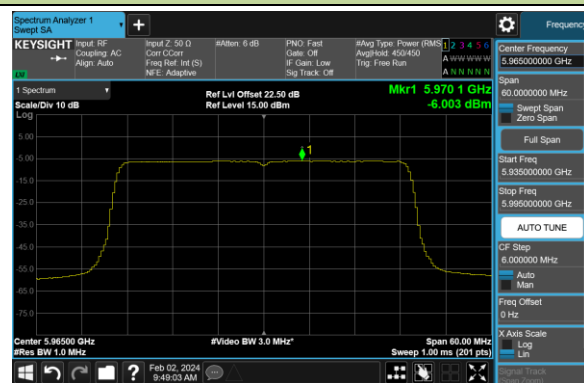

802.11be-EHT40 Power Spectral Density- Ant 1 (Nss = 1)

Channel 3 (5965MHz)