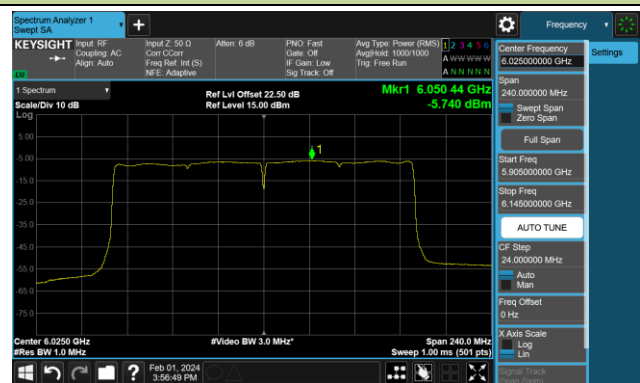

802.11ax-HE160 Power Spectral Density- Ant 1 (Nss = 1)

Channel 15 (6025MHz)