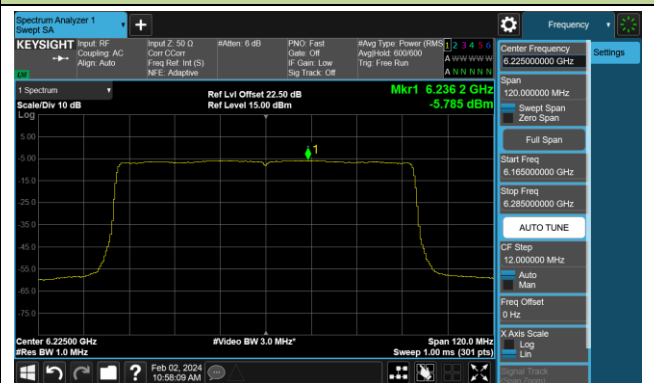

Channel 147 (6685MHz)

## 802.11be-EHT40 Power Spectral Density- Ant 1 (Nss = 1)

Channel 179 (6845MHz)

Channel 187 (6885MHz)

Channel 195 (6925MHz)

Channel 211 (7005MHz)

Channel 227 (7085MHz)

## 802.11be-EHT80 Power Spectral Density- Ant 1 (Nss = 1)

Channel 7 (5985MHz)

Channel 55 (6225MHz)

Channel 87 (6385MHz)

Channel 103 (6465MHz)

Channel 119 (6545MHz)

Channel 151 (6705MHz)

Channel 183 (6865MHz)

Channel 199 (6945MHz)