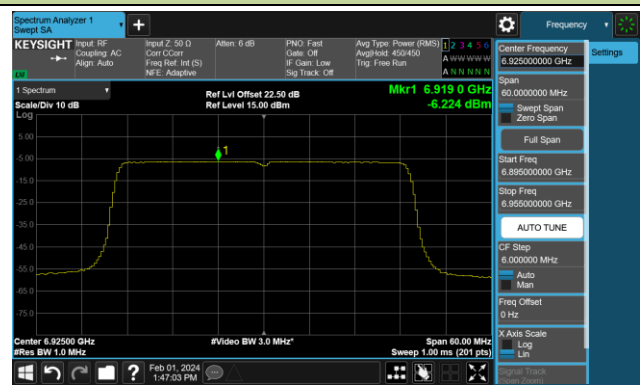

## 802.11ax-HE40 Power Spectral Density- Ant 1 (Nss = 1)

Channel 179 (6845MHz)

Channel 187 (6885MHz)

Channel 195 (6925MHz)

Channel 211 (7005MHz)

Channel 227 (7085MHz)

## 802.11ax-HE80 Power Spectral Density- Ant 1 (Nss = 1)

Channel 7 (5985MHz)

Channel 55 (6225MHz)

Channel 87 (6385MHz)

Channel 103 (6465MHz)

Channel 119 (6545MHz)

Channel 151 (6705MHz)

Channel 183 (6865MHz)

Channel 199 (6945MHz)