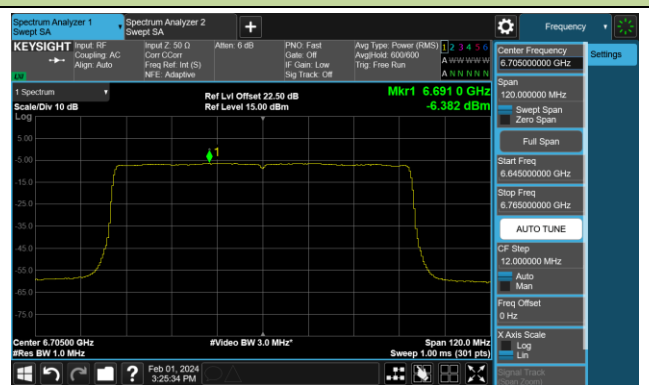

## 802.11ax-HE80 Power Spectral Density- Ant 1 (Nss = 1)

Channel 7 (5985MHz)

Channel 55 (6225MHz)

Channel 87 (6385MHz)

Channel 103 (6465MHz)

Channel 119 (6545MHz)

Channel 151 (6705MHz)

Channel 183 (6865MHz)

Channel 199 (6945MHz)