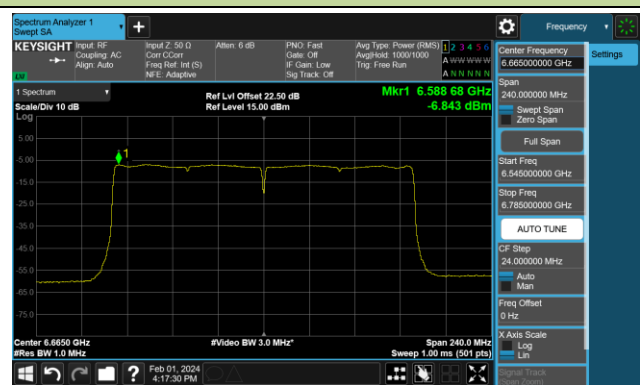

Channel 199 (6945MHz)

## 802.11ax-HE160 Power Spectral Density- Ant 1 (Nss = 1)

Channel 15 (6025MHz)

Channel 47 (6185MHz)

Channel 79 (6345MHz)

Channel 111 (6505MHz)

Channel 143 (6665MHz)

Channel 175 (6825MHz)

Channel 207 (6985MHz)

802.11be-EHT20 Power Spectral Density- Ant 1 (Nss = 1)

Channel 1 (5955MHz)

Channel 49 (6195MHz)

Channel 93 (6415MHz)

Channel 97 (6435MHz)

Channel 105 (6475MHz)

Channel 113 (6515MHz)

Channel 117 (6535MHz)

Channel 153 (6715MHz)