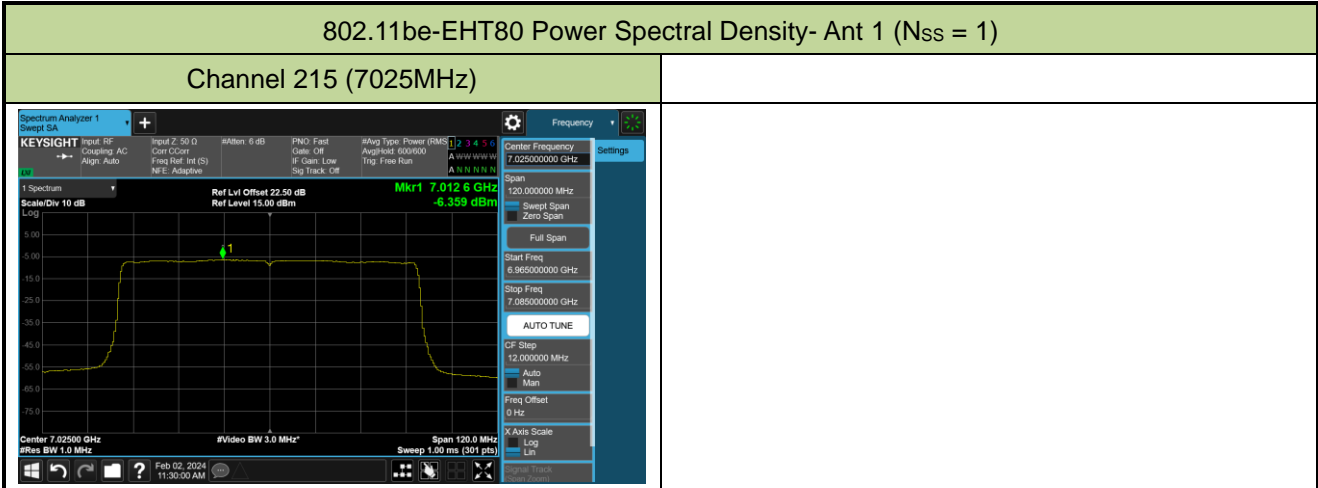

## 802.11be-EHT80 Power Spectral Density- Ant 1 (Nss = 1)

Channel 7 (5985MHz)

Channel 55 (6225MHz)

Channel 87 (6385MHz)

Channel 103 (6465MHz)

Channel 119 (6545MHz)

Channel 151 (6705MHz)

Channel 183 (6865MHz)

Channel 199 (6945MHz)