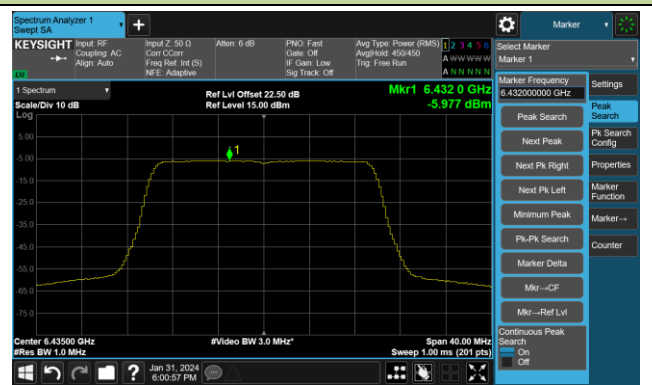

## 802.11be-EHT320 Power Spectral Density- Ant 1 (Nss = 1)

Channel 31 (6105MHz)

Channel 63 (6265MHz)

Channel 95 (6425MHz)

Channel 127 (6585MHz)

Channel 159 (6745MHz)

Channel 191 (6905MHz)

## 802.11ax-HE20 Power Spectral Density- Ant 2 (Nss = 1)

Channel 1 (5955MHz)

Channel 49 (6195MHz)

Channel 93 (6415MHz)

Channel 97 (6435MHz)

Channel 105 (6475MHz)

Channel 113 (6515MHz)

Channel 117 (6535MHz)

Channel 153 (6715MHz)