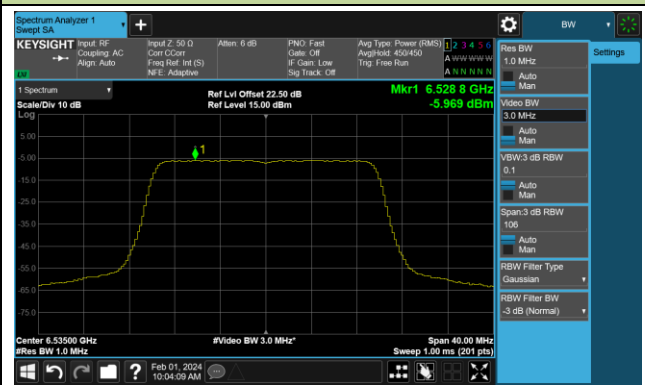

## 802.11ax-HE20 Power Spectral Density- Ant 2 (Nss = 1)

Channel 1 (5955MHz)

Channel 49 (6195MHz)

Channel 93 (6415MHz)

Channel 97 (6435MHz)

Channel 105 (6475MHz)

Channel 113 (6515MHz)

Channel 117 (6535MHz)

Channel 153 (6715MHz)