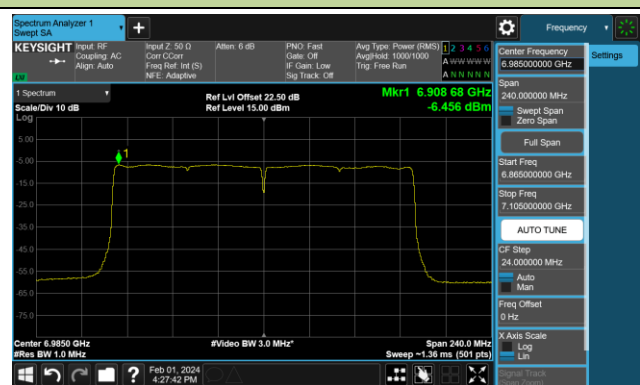

Channel 199 (6945MHz)

## 802.11ax-HE160 Power Spectral Density- Ant 1 (Nss = 1)

Channel 15 (6025MHz)

Channel 47 (6185MHz)

Channel 79 (6345MHz)

Channel 111 (6505MHz)

Channel 143 (6665MHz)

Channel 175 (6825MHz)

Channel 207 (6985MHz)

802.11be-EHT20 Power Spectral Density- Ant 1 (Nss = 1)

Channel 1 (5955MHz)

Channel 49 (6195MHz)

Channel 93 (6415MHz)

Channel 97 (6435MHz)

Channel 105 (6475MHz)

Channel 113 (6515MHz)

Channel 117 (6535MHz)

Channel 153 (6715MHz)