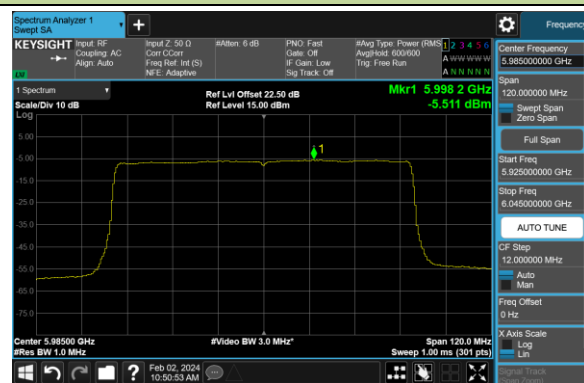

802.11be-EHT80 Power Spectral Density- Ant 1 (Nss = 1)

Channel 7 (5985MHz)