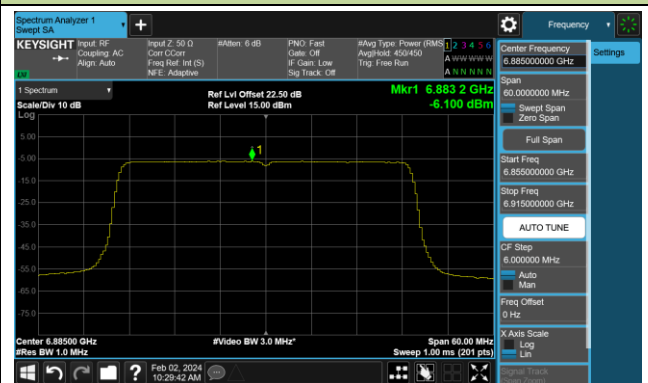

Channel 147 (6685MHz)

## 802.11be-EHT40 Power Spectral Density- Ant 1 (Nss = 1)

Channel 179 (6845MHz)

Channel 187 (6885MHz)

Channel 195 (6925MHz)

Channel 211 (7005MHz)

Channel 227 (7085MHz)