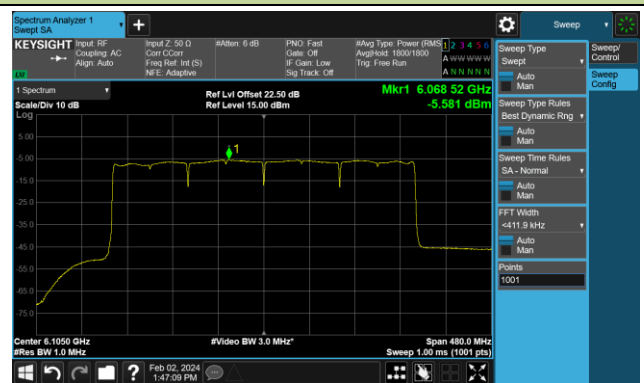

802.11be-EHT320 Power Spectral Density- Ant 1 (Nss = 1)

Channel 31 (6105MHz)