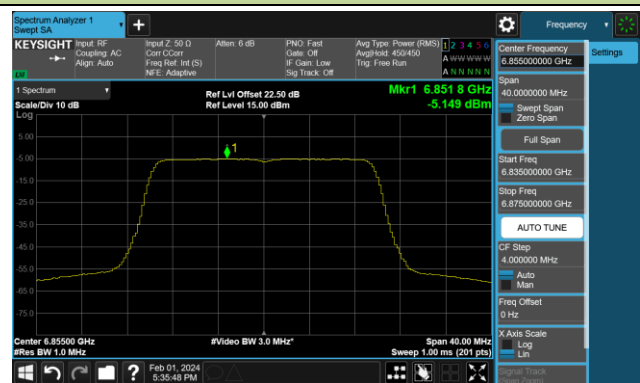

802.11be-EHT20 Power Spectral Density- Ant 1 (Nss = 1)

Channel 181 (6855MHz)