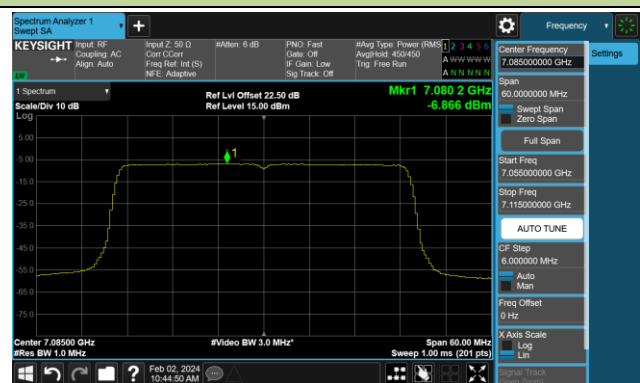

Channel 147 (6685MHz)

## 802.11be-EHT40 Power Spectral Density- Ant 1 (Nss = 1)

Channel 179 (6845MHz)

Channel 187 (6885MHz)

Channel 195 (6925MHz)

Channel 211 (7005MHz)

Channel 227 (7085MHz)

## 802.11be-EHT80 Power Spectral Density- Ant 1 (Nss = 1)

Channel 7 (5985MHz)

Channel 55 (6225MHz)

Channel 87 (6385MHz)

Channel 103 (6465MHz)

Channel 119 (6545MHz)

Channel 151 (6705MHz)

Channel 183 (6865MHz)

Channel 199 (6945MHz)