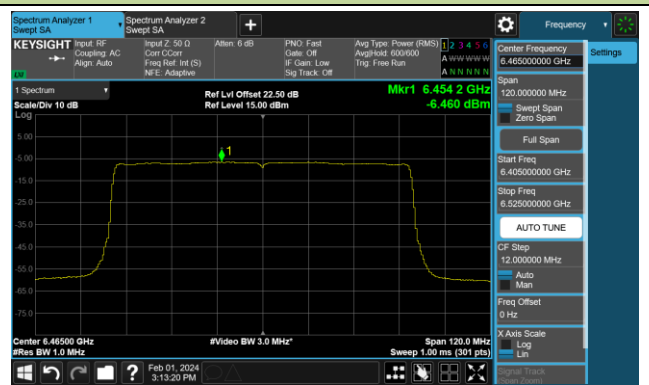

## 802.11ax-HE40 Power Spectral Density- Ant 1 (Nss = 1)

Channel 179 (6845MHz)

Channel 187 (6885MHz)

Channel 195 (6925MHz)

Channel 211 (7005MHz)

Channel 227 (7085MHz)

## 802.11ax-HE80 Power Spectral Density- Ant 1 (Nss = 1)

Channel 7 (5985MHz)

Channel 55 (6225MHz)

Channel 87 (6385MHz)

Channel 103 (6465MHz)

Channel 119 (6545MHz)

Channel 151 (6705MHz)

Channel 183 (6865MHz)

Channel 199 (6945MHz)