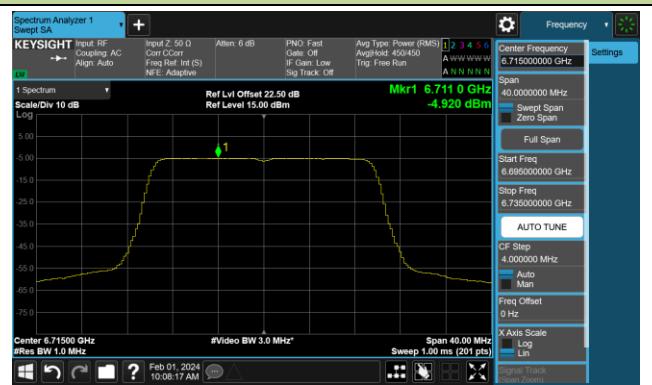

## 802.11be-EHT320 Power Spectral Density- Ant 1 (Nss = 1)

Channel 31 (6105MHz)

Channel 63 (6265MHz)

Channel 95 (6425MHz)

Channel 127 (6585MHz)

Channel 159 (6745MHz)

Channel 191 (6905MHz)

## 802.11ax-HE20 Power Spectral Density- Ant 2 (Nss = 1)

Channel 1 (5955MHz)

Channel 49 (6195MHz)

Channel 93 (6415MHz)

Channel 97 (6435MHz)

Channel 105 (6475MHz)

Channel 113 (6515MHz)

Channel 117 (6535MHz)

Channel 153 (6715MHz)