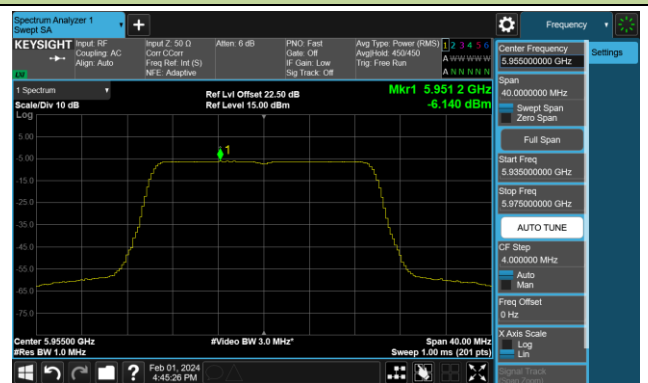

Channel 199 (6945MHz)

## 802.11ax-HE160 Power Spectral Density- Ant 1 (Nss = 1)

Channel 15 (6025MHz)

Channel 47 (6185MHz)

Channel 79 (6345MHz)

Channel 111 (6505MHz)

Channel 143 (6665MHz)

Channel 175 (6825MHz)

Channel 207 (6985MHz)

802.11be-EHT20 Power Spectral Density- Ant 1 (Nss = 1)

Channel 1 (5955MHz)

Channel 49 (6195MHz)

Channel 93 (6415MHz)

Channel 97 (6435MHz)

Channel 105 (6475MHz)

Channel 113 (6515MHz)

Channel 117 (6535MHz)

Channel 153 (6715MHz)