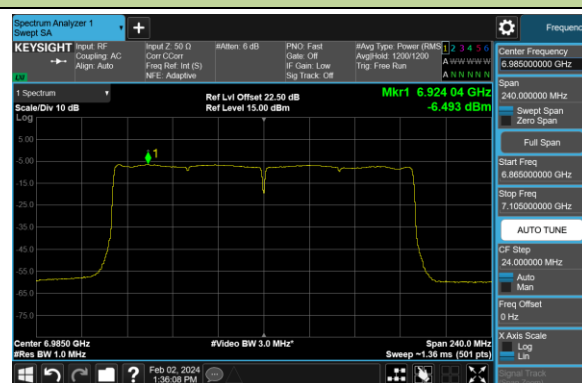

Channel 199 (6945MHz)

## 802.11be-EHT160 Power Spectral Density- Ant 1 (Nss = 1)

Channel 15 (6025MHz)

Channel 47 (6185MHz)

Channel 79 (6345MHz)

Channel 111 (6505MHz)

Channel 143 (6665MHz)

Channel 175 (6825MHz)

Channel 207 (6985MHz)