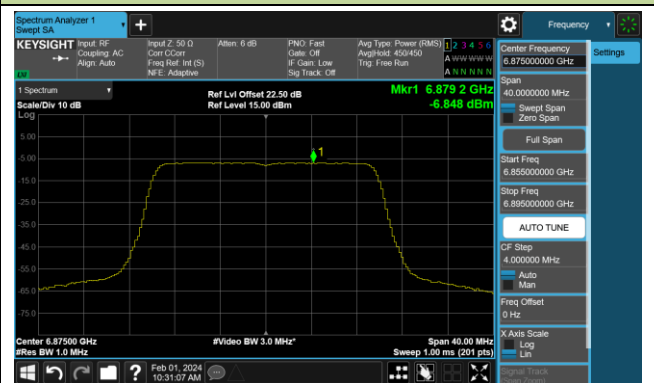

## 802.11ax-HE20 Power Spectral Density- Ant 2 (Nss = 1)

Channel 1 (5955MHz)

Channel 49 (6195MHz)

Channel 93 (6415MHz)

Channel 97 (6435MHz)

Channel 105 (6475MHz)

Channel 113 (6515MHz)

Channel 117 (6535MHz)

Channel 153 (6715MHz)

## 802.11ax-HE20 Power Spectral Density- Ant 2 (Nss = 1)

Channel 181 (6855MHz)

Channel 185 (6875MHz)

Channel 189 (6895MHz)

Channel 213 (7015MHz)

Channel 229 (7095MHz)