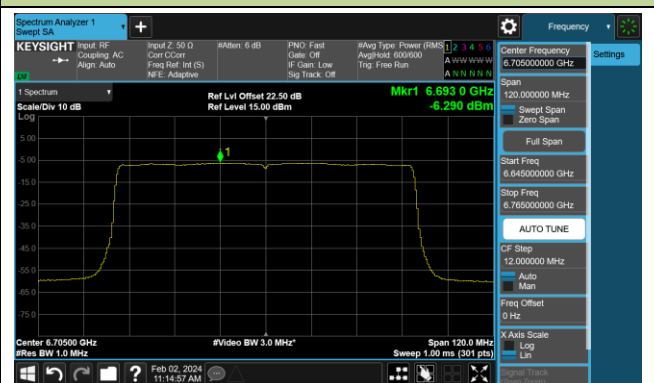

## 802.11be-EHT80 Power Spectral Density- Ant 1 (Nss = 1)

Channel 7 (5985MHz)

Channel 55 (6225MHz)

Channel 87 (6385MHz)

Channel 103 (6465MHz)

Channel 119 (6545MHz)

Channel 151 (6705MHz)

Channel 183 (6865MHz)

Channel 199 (6945MHz)