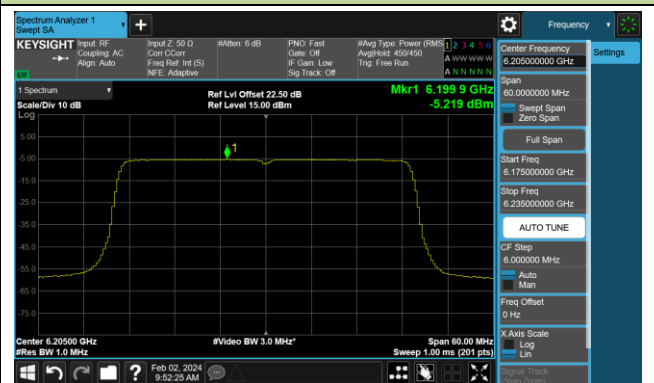

## 802.11be-EHT20 Power Spectral Density- Ant 1 (Nss = 1)

Channel 181 (6855MHz)

Channel 185 (6875MHz)

Channel 189 (6895MHz)

Channel 213 (7015MHz)

Channel 229 (7095MHz)

## 802.11be-EHT40 Power Spectral Density- Ant 1 (Nss = 1)

Channel 3 (5965MHz)

Channel 51 (6205MHz)

Channel 91 (6405MHz)

Channel 99 (6445MHz)

Channel 107 (6485MHz)

Channel 115 (6525MHz)

Channel 123 (6565MHz)

Channel 147 (6685MHz)