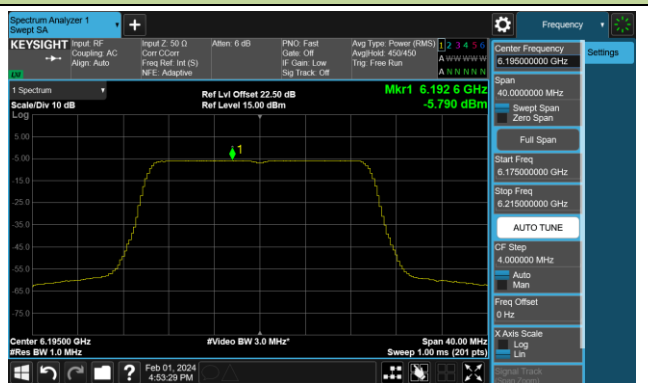

Channel 199 (6945MHz)

## 802.11ax-HE160 Power Spectral Density- Ant 1 (Nss = 1)

Channel 15 (6025MHz)

Channel 47 (6185MHz)

Channel 79 (6345MHz)

Channel 111 (6505MHz)

Channel 143 (6665MHz)

Channel 175 (6825MHz)

Channel 207 (6985MHz)

802.11be-EHT20 Power Spectral Density- Ant 1 (Nss = 1)

Channel 1 (5955MHz)

Channel 49 (6195MHz)

Channel 93 (6415MHz)

Channel 97 (6435MHz)

Channel 105 (6475MHz)

Channel 113 (6515MHz)

Channel 117 (6535MHz)

Channel 153 (6715MHz)