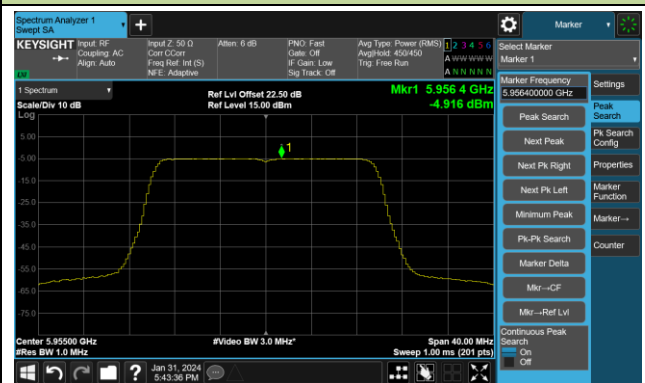

## 802.11be-EHT160 Power Spectral Density- Ant 1 (Nss = 1)

Channel 15 (6025MHz)

Channel 47 (6185MHz)

Channel 79 (6345MHz)

Channel 111 (6505MHz)

Channel 143 (6665MHz)

Channel 175 (6825MHz)

Channel 207 (6985MHz)

## 802.11be-EHT320 Power Spectral Density- Ant 1 (Nss = 1)

Channel 31 (6105MHz)

Channel 63 (6265MHz)

Channel 95 (6425MHz)

Channel 127 (6585MHz)

Channel 159 (6745MHz)

Channel 191 (6905MHz)

## 802.11ax-HE20 Power Spectral Density- Ant 2 (Nss = 1)

Channel 1 (5955MHz)

Channel 49 (6195MHz)

Channel 93 (6415MHz)

Channel 97 (6435MHz)

Channel 105 (6475MHz)

Channel 113 (6515MHz)

Channel 117 (6535MHz)