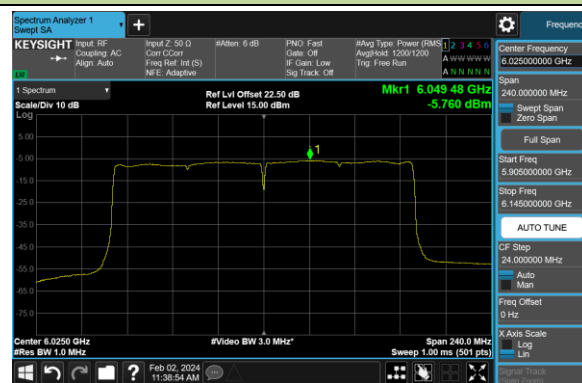

802.11be-EHT160 Power Spectral Density- Ant 1 (Nss = 1)

Channel 15 (6025MHz)