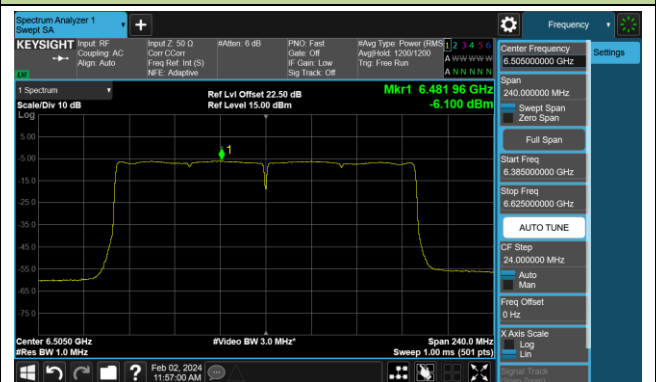

Channel 199 (6945MHz)

## 802.11be-EHT160 Power Spectral Density- Ant 1 (Nss = 1)

Channel 15 (6025MHz)

Channel 47 (6185MHz)

Channel 79 (6345MHz)

Channel 111 (6505MHz)

Channel 143 (6665MHz)

Channel 175 (6825MHz)

Channel 207 (6985MHz)

## 802.11be-EHT320 Power Spectral Density- Ant 1 (Nss = 1)

Channel 31 (6105MHz)

Channel 63 (6265MHz)

Channel 95 (6425MHz)

Channel 127 (6585MHz)

Channel 159 (6745MHz)

Channel 191 (6905MHz)