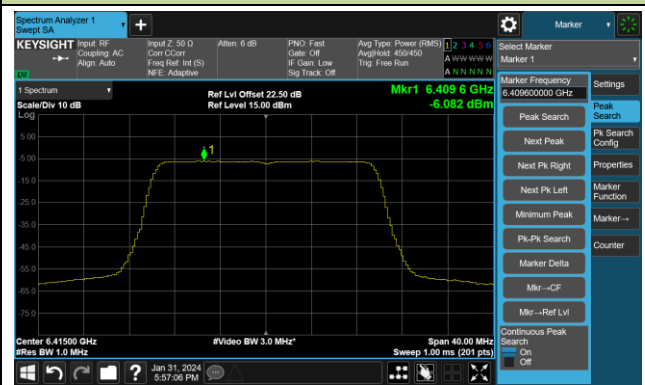

## 802.11be-EHT320 Power Spectral Density- Ant 1 (Nss = 1)

Channel 31 (6105MHz)

Channel 63 (6265MHz)

Channel 95 (6425MHz)

Channel 127 (6585MHz)

Channel 159 (6745MHz)

Channel 191 (6905MHz)

## 802.11ax-HE20 Power Spectral Density- Ant 2 (Nss = 1)

Channel 1 (5955MHz)

Channel 49 (6195MHz)

Channel 93 (6415MHz)

Channel 97 (6435MHz)

Channel 105 (6475MHz)

Channel 113 (6515MHz)

Channel 117 (6535MHz)

Channel 153 (6715MHz)