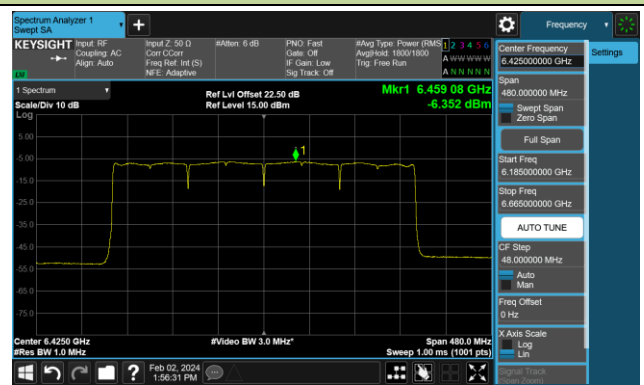

## 802.11be-EHT160 Power Spectral Density- Ant 1 (Nss = 1)

Channel 15 (6025MHz)

Channel 47 (6185MHz)

Channel 79 (6345MHz)

Channel 111 (6505MHz)

Channel 143 (6665MHz)

Channel 175 (6825MHz)

Channel 207 (6985MHz)

## 802.11be-EHT320 Power Spectral Density- Ant 1 (Nss = 1)

Channel 31 (6105MHz)

Channel 63 (6265MHz)

Channel 95 (6425MHz)

Channel 127 (6585MHz)

Channel 159 (6745MHz)

Channel 191 (6905MHz)

## 802.11ax-HE20 Power Spectral Density- Ant 2 (Nss = 1)

Channel 1 (5955MHz)

Channel 49 (6195MHz)

Channel 93 (6415MHz)

Channel 97 (6435MHz)

Channel 105 (6475MHz)

Channel 113 (6515MHz)

Channel 117 (6535MHz)