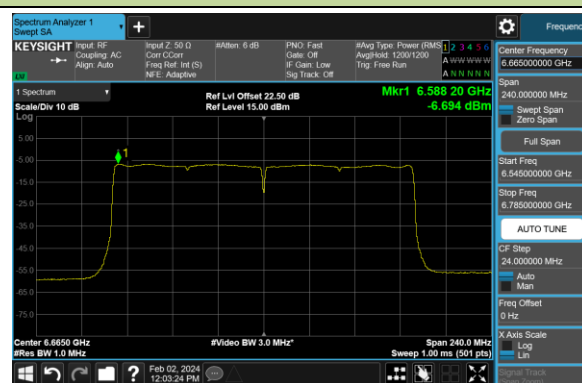

Channel 199 (6945MHz)

## 802.11be-EHT160 Power Spectral Density- Ant 1 (Nss = 1)

Channel 15 (6025MHz)

Channel 47 (6185MHz)

Channel 79 (6345MHz)

Channel 111 (6505MHz)

Channel 143 (6665MHz)

Channel 175 (6825MHz)

Channel 207 (6985MHz)