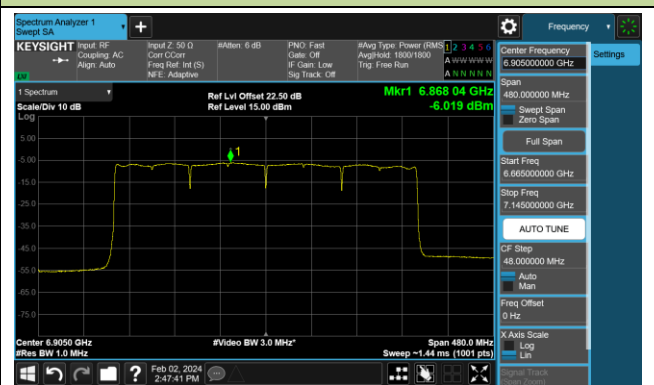

## 802.11be-EHT160 Power Spectral Density- Ant 1 (Nss = 1)

Channel 15 (6025MHz)

Channel 47 (6185MHz)

Channel 79 (6345MHz)

Channel 111 (6505MHz)

Channel 143 (6665MHz)

Channel 175 (6825MHz)

Channel 207 (6985MHz)

## 802.11be-EHT320 Power Spectral Density- Ant 1 (Nss = 1)

Channel 31 (6105MHz)

Channel 63 (6265MHz)

Channel 95 (6425MHz)

Channel 127 (6585MHz)

Channel 159 (6745MHz)

Channel 191 (6905MHz)

## 802.11ax-HE20 Power Spectral Density- Ant 2 (Nss = 1)

Channel 1 (5955MHz)

Channel 49 (6195MHz)

Channel 93 (6415MHz)

Channel 97 (6435MHz)

Channel 105 (6475MHz)

Channel 113 (6515MHz)

Channel 117 (6535MHz)

Channel 153 (6715MHz)