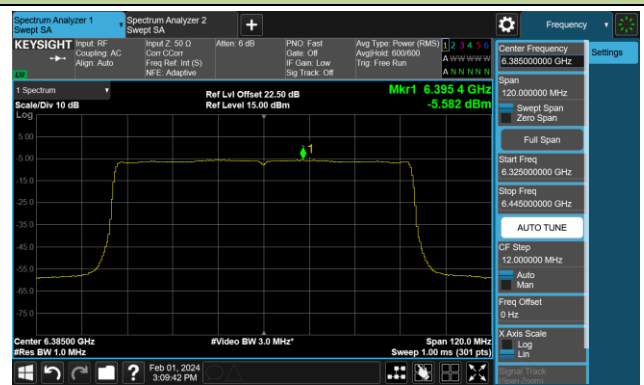

## 802.11ax-HE80 Power Spectral Density- Ant 1 (Nss = 1)

Channel 7 (5985MHz)

Channel 55 (6225MHz)

Channel 87 (6385MHz)

Channel 103 (6465MHz)

Channel 119 (6545MHz)

Channel 151 (6705MHz)

Channel 183 (6865MHz)

Channel 199 (6945MHz)