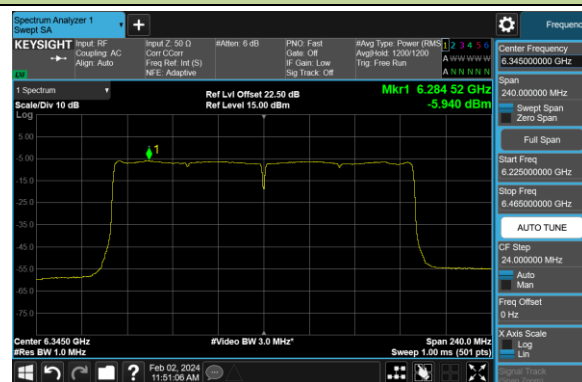

Channel 199 (6945MHz)

## 802.11be-EHT160 Power Spectral Density- Ant 1 (Nss = 1)

Channel 15 (6025MHz)

Channel 47 (6185MHz)

Channel 79 (6345MHz)

Channel 111 (6505MHz)

Channel 143 (6665MHz)

Channel 175 (6825MHz)

Channel 207 (6985MHz)

## 802.11be-EHT320 Power Spectral Density- Ant 1 (Nss = 1)

Channel 31 (6105MHz)

Channel 63 (6265MHz)

Channel 95 (6425MHz)

Channel 127 (6585MHz)

Channel 159 (6745MHz)

Channel 191 (6905MHz)