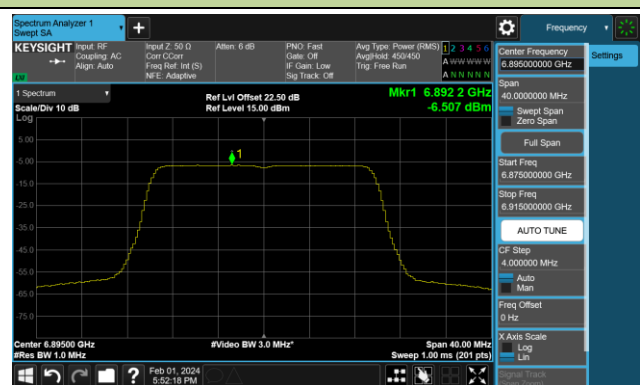

Channel 153 (6715MHz)

## 802.11be-EHT20 Power Spectral Density- Ant 1 (Nss = 1)

Channel 181 (6855MHz)

Channel 185 (6875MHz)

Channel 189 (6895MHz)

Channel 213 (7015MHz)

Channel 229 (7095MHz)

Channel 147 (6685MHz)