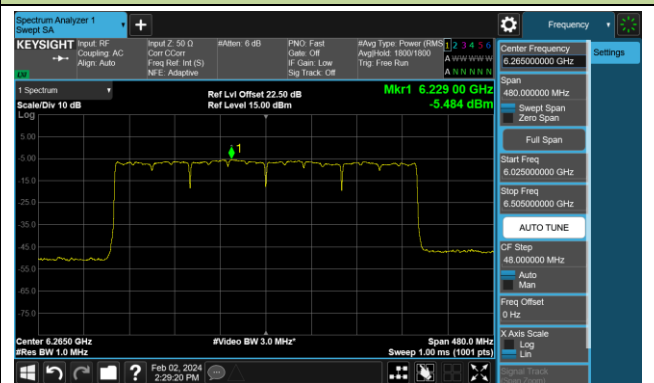

Channel 63 (6265MHz)