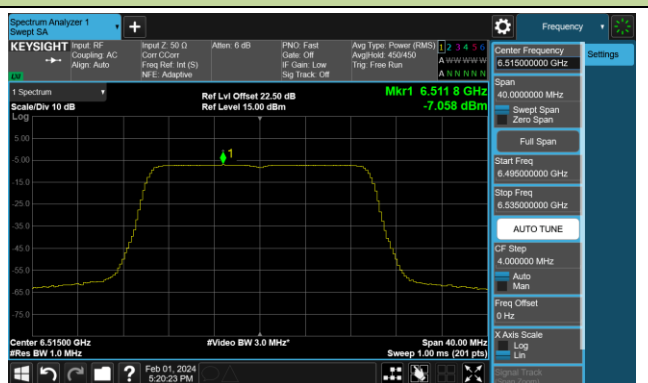

## 802.11ax-HE160 Power Spectral Density- Ant 1 (Nss = 1)

Channel 15 (6025MHz)

Channel 47 (6185MHz)

Channel 79 (6345MHz)

Channel 111 (6505MHz)

Channel 143 (6665MHz)

Channel 175 (6825MHz)

Channel 207 (6985MHz)

802.11be-EHT20 Power Spectral Density- Ant 1 (Nss = 1)

Channel 1 (5955MHz)

Channel 49 (6195MHz)

Channel 93 (6415MHz)

Channel 97 (6435MHz)

Channel 105 (6475MHz)

Channel 113 (6515MHz)

Channel 117 (6535MHz)

Channel 153 (6715MHz)