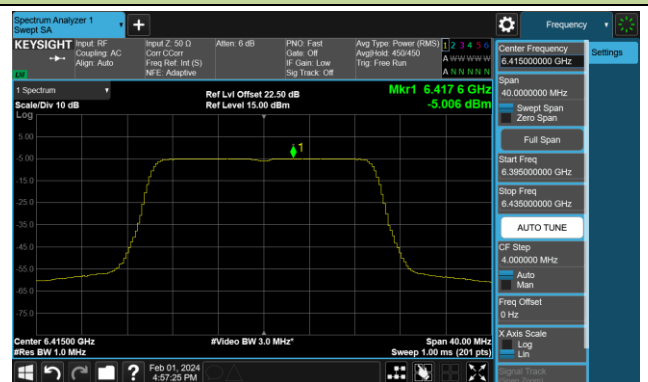

## 802.11ax-HE160 Power Spectral Density- Ant 1 (Nss = 1)

Channel 15 (6025MHz)

Channel 47 (6185MHz)

Channel 79 (6345MHz)

Channel 111 (6505MHz)

Channel 143 (6665MHz)

Channel 175 (6825MHz)

Channel 207 (6985MHz)

802.11be-EHT20 Power Spectral Density- Ant 1 (Nss = 1)

Channel 1 (5955MHz)

Channel 49 (6195MHz)

Channel 93 (6415MHz)

Channel 97 (6435MHz)

Channel 105 (6475MHz)

Channel 113 (6515MHz)

Channel 117 (6535MHz)

Channel 153 (6715MHz)