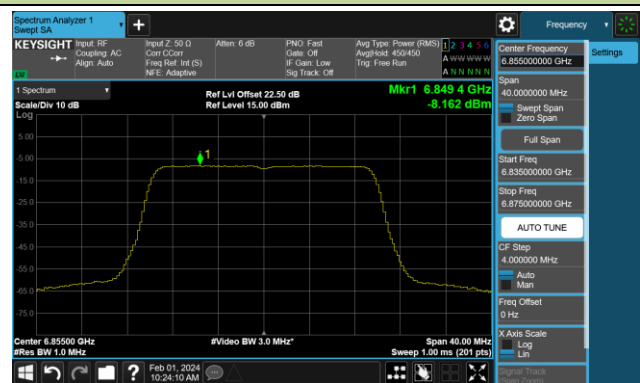

802.11ax-HE20 Power Spectral Density- Ant 2 (Nss = 1)

Channel 181 (6855MHz)