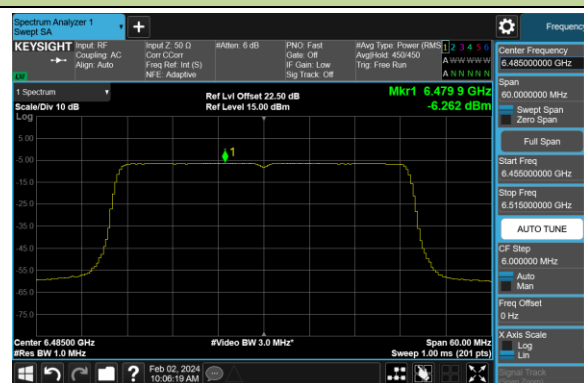

## 802.11be-EHT20 Power Spectral Density- Ant 1 (Nss = 1)

Channel 181 (6855MHz)

Channel 185 (6875MHz)

Channel 189 (6895MHz)

Channel 213 (7015MHz)

Channel 229 (7095MHz)

## 802.11be-EHT40 Power Spectral Density- Ant 1 (Nss = 1)

Channel 3 (5965MHz)

Channel 51 (6205MHz)

Channel 91 (6405MHz)

Channel 99 (6445MHz)

Channel 107 (6485MHz)

Channel 115 (6525MHz)

Channel 123 (6565MHz)

Channel 147 (6685MHz)