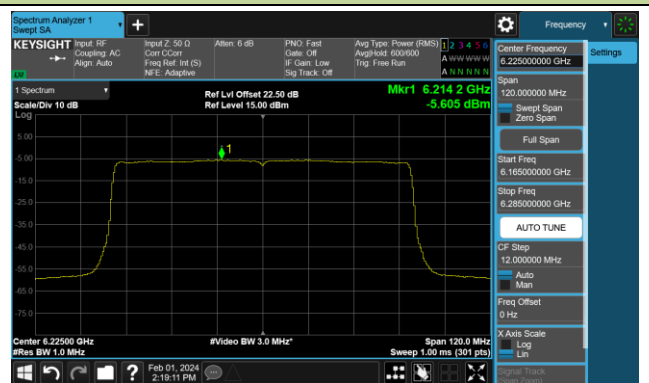

## 802.11ax-HE40 Power Spectral Density- Ant 1 (Nss = 1)

Channel 179 (6845MHz)

Channel 187 (6885MHz)

Channel 195 (6925MHz)

Channel 211 (7005MHz)

Channel 227 (7085MHz)

## 802.11ax-HE80 Power Spectral Density- Ant 1 (Nss = 1)

Channel 7 (5985MHz)

Channel 55 (6225MHz)

Channel 87 (6385MHz)

Channel 103 (6465MHz)

Channel 119 (6545MHz)

Channel 151 (6705MHz)

Channel 183 (6865MHz)

Channel 199 (6945MHz)