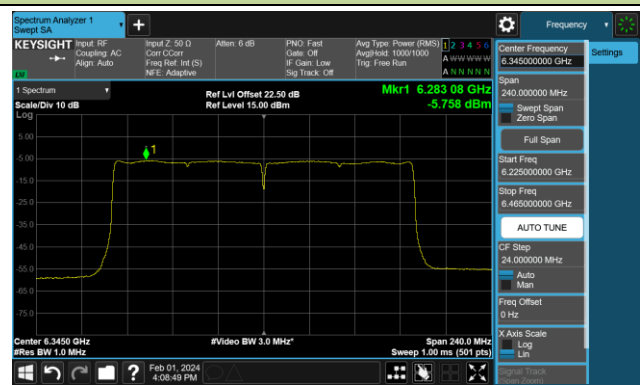

Channel 199 (6945MHz)

## 802.11ax-HE160 Power Spectral Density- Ant 1 (Nss = 1)

Channel 15 (6025MHz)

Channel 47 (6185MHz)

Channel 79 (6345MHz)

Channel 111 (6505MHz)

Channel 143 (6665MHz)

Channel 175 (6825MHz)

Channel 207 (6985MHz)

802.11be-EHT20 Power Spectral Density- Ant 1 (Nss = 1)

Channel 1 (5955MHz)

Channel 49 (6195MHz)

Channel 93 (6415MHz)

Channel 97 (6435MHz)

Channel 105 (6475MHz)

Channel 113 (6515MHz)

Channel 117 (6535MHz)

Channel 153 (6715MHz)