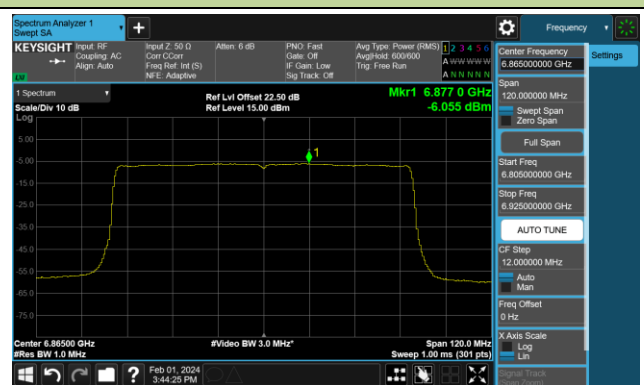

## 802.11ax-HE80 Power Spectral Density- Ant 1 (Nss = 1)

Channel 7 (5985MHz)

Channel 55 (6225MHz)

Channel 87 (6385MHz)

Channel 103 (6465MHz)

Channel 119 (6545MHz)

Channel 151 (6705MHz)

Channel 183 (6865MHz)

Channel 199 (6945MHz)