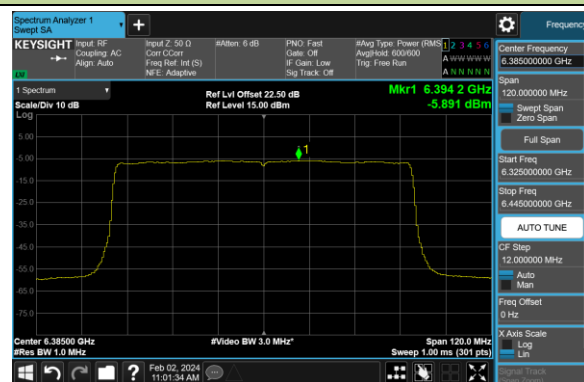

## 802.11be-EHT80 Power Spectral Density- Ant 1 (Nss = 1)

Channel 7 (5985MHz)

Channel 55 (6225MHz)

Channel 87 (6385MHz)

Channel 103 (6465MHz)

Channel 119 (6545MHz)

Channel 151 (6705MHz)

Channel 183 (6865MHz)

Channel 199 (6945MHz)