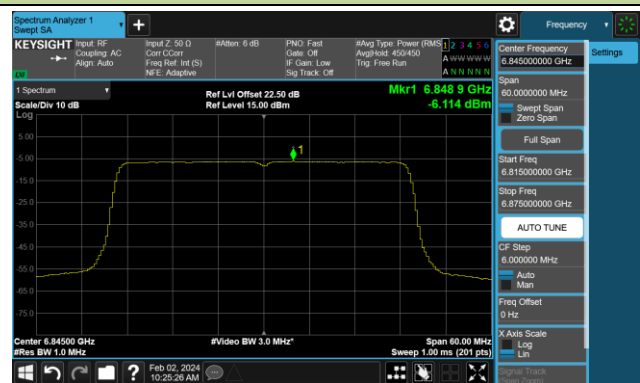

802.11be-EHT40 Power Spectral Density- Ant 1 (Nss = 1)

Channel 179 (6845MHz)