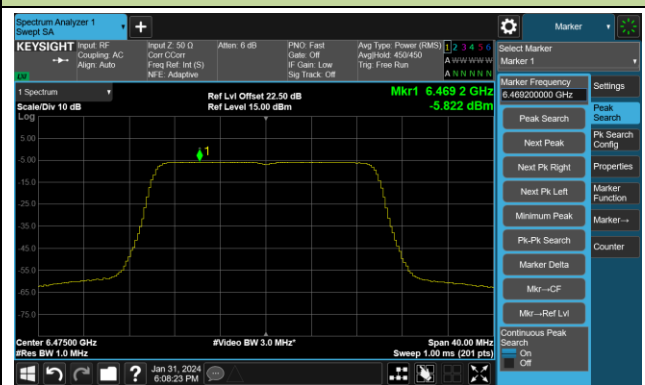

## 802.11ax-HE20 Power Spectral Density- Ant 2 (Nss = 1)

Channel 1 (5955MHz)

Channel 49 (6195MHz)

Channel 93 (6415MHz)

Channel 97 (6435MHz)

Channel 105 (6475MHz)

Channel 113 (6515MHz)

Channel 117 (6535MHz)

Channel 153 (6715MHz)