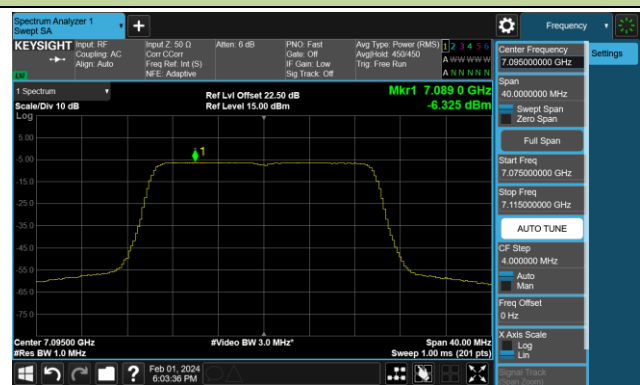

Channel 153 (6715MHz)

## 802.11be-EHT20 Power Spectral Density- Ant 1 (Nss = 1)

Channel 181 (6855MHz)

Channel 185 (6875MHz)

Channel 189 (6895MHz)

Channel 213 (7015MHz)

Channel 229 (7095MHz)

## 802.11be-EHT40 Power Spectral Density- Ant 1 (Nss = 1)

Channel 3 (5965MHz)

Channel 51 (6205MHz)

Channel 91 (6405MHz)

Channel 99 (6445MHz)

Channel 107 (6485MHz)

Channel 115 (6525MHz)

Channel 123 (6565MHz)

Channel 147 (6685MHz)