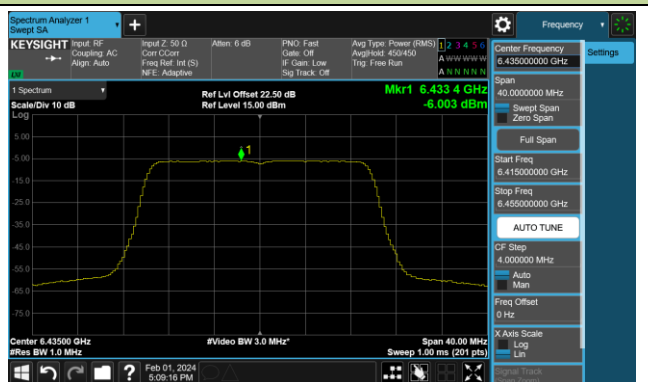

## 802.11ax-HE160 Power Spectral Density- Ant 1 (Nss = 1)

Channel 15 (6025MHz)

Channel 47 (6185MHz)

Channel 79 (6345MHz)

Channel 111 (6505MHz)

Channel 143 (6665MHz)

Channel 175 (6825MHz)

Channel 207 (6985MHz)

802.11be-EHT20 Power Spectral Density- Ant 1 (Nss = 1)

Channel 1 (5955MHz)

Channel 49 (6195MHz)

Channel 93 (6415MHz)

Channel 97 (6435MHz)

Channel 105 (6475MHz)

Channel 113 (6515MHz)

Channel 117 (6535MHz)

Channel 153 (6715MHz)