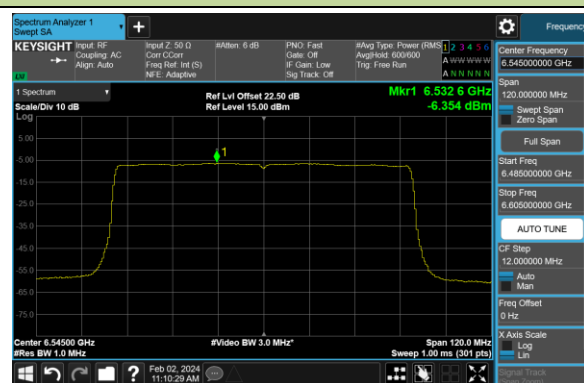

## 802.11be-EHT80 Power Spectral Density- Ant 1 (Nss = 1)

Channel 7 (5985MHz)

Channel 55 (6225MHz)

Channel 87 (6385MHz)

Channel 103 (6465MHz)

Channel 119 (6545MHz)

Channel 151 (6705MHz)

Channel 183 (6865MHz)

Channel 199 (6945MHz)