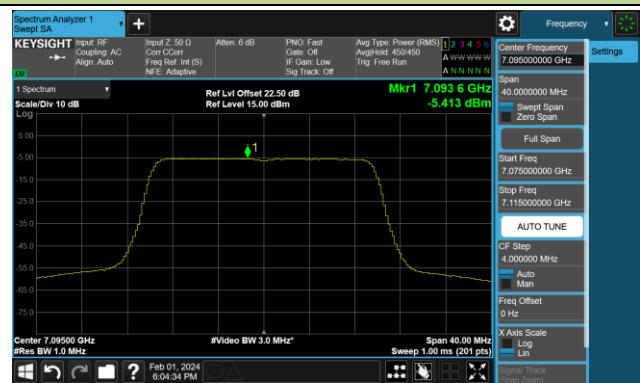

Channel 117 (6535MHz)

Channel 153 (6715MHz)

802.11be-EHT20 Power Spectral Density- Ant 0 (Nss = 1)

Channel 181 (6855MHz)

Channel 185 (6875MHz)

Channel 189 (6895MHz)

Channel 213 (7015MHz)

Channel 229 (7095MHz)