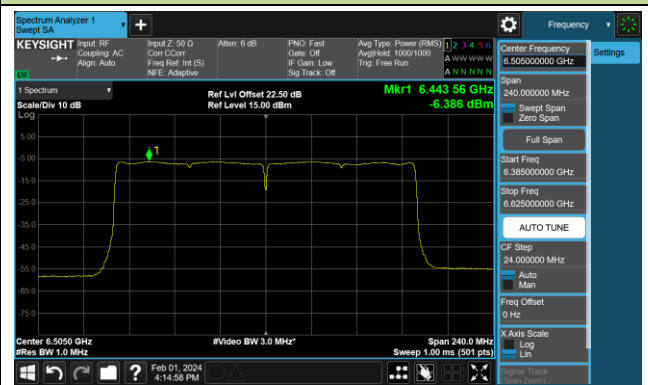

Channel 199 (6945MHz)

802.11ax-HE160 Power Spectral Density- Ant 0 (Nss = 1)

Channel 15 (6025MHz)

Channel 47 (6185MHz)

Channel 79 (6345MHz)

Channel 111 (6505MHz)

Channel 143 (6665MHz)

Channel 175 (6825MHz)

Channel 207 (6985MHz)

802.11be-EHT20 Power Spectral Density- Ant 0 (Nss = 1)

Channel 1 (5955MHz)

Channel 49 (6195MHz)

Channel 93 (6415MHz)

Channel 97 (6435MHz)

Channel 105 (6475MHz)

Channel 113 (6515MHz)