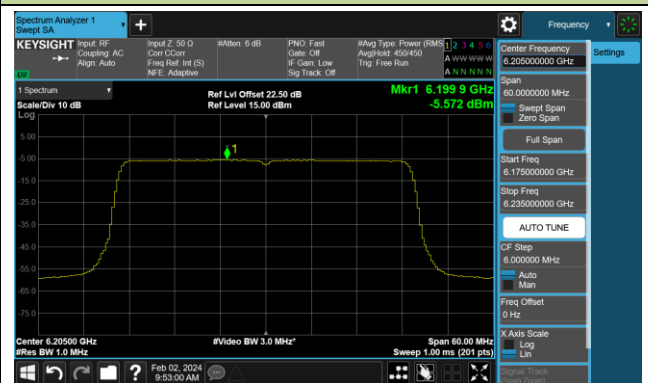

Channel 51 (6205MHz)