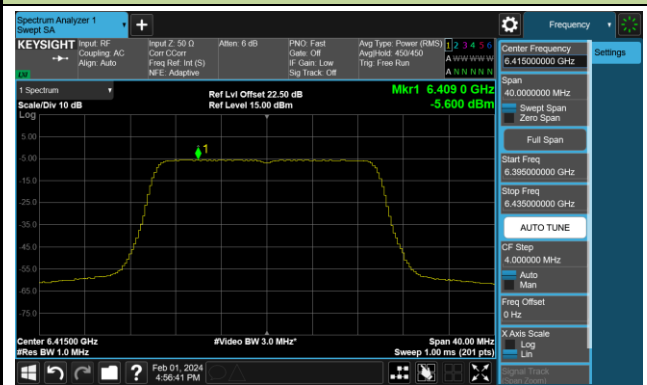

Channel 207 (6985MHz)

802.11be-EHT20 Power Spectral Density- Ant 0 (Nss = 1)

Channel 1 (5955MHz)

Channel 49 (6195MHz)

Channel 93 (6415MHz)

Channel 97 (6435MHz)

Channel 105 (6475MHz)

Channel 113 (6515MHz)

Channel 117 (6535MHz)

Channel 153 (6715MHz)

802.11be-EHT20 Power Spectral Density- Ant 0 (Nss = 1)

Channel 181 (6855MHz)

Channel 185 (6875MHz)

Channel 189 (6895MHz)

Channel 213 (7015MHz)

Channel 229 (7095MHz)