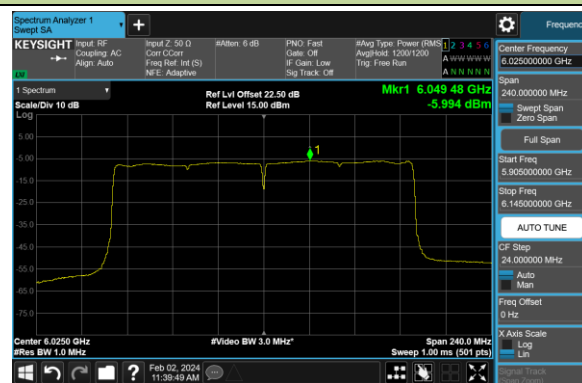

Channel 183 (6865MHz)

Channel 199 (6945MHz)

802.11be-EHT160 Power Spectral Density- Ant 0 (Nss = 1)

Channel 15 (6025MHz)

Channel 47 (6185MHz)

Channel 79 (6345MHz)

Channel 111 (6505MHz)

Channel 143 (6665MHz)