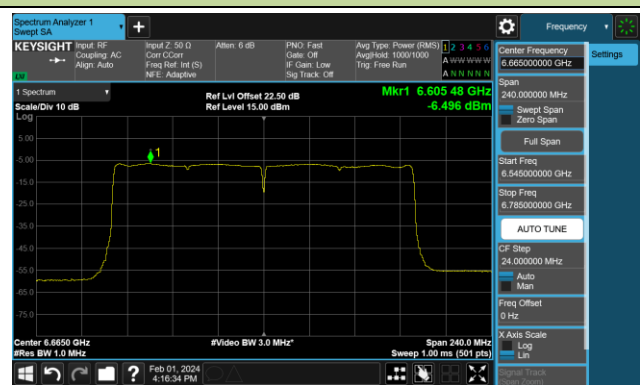

Channel 199 (6945MHz)

802.11ax-HE160 Power Spectral Density- Ant 0 (Nss = 1)

Channel 15 (6025MHz)

Channel 47 (6185MHz)

Channel 79 (6345MHz)

Channel 111 (6505MHz)

Channel 143 (6665MHz)

Channel 175 (6825MHz)

Channel 207 (6985MHz)

802.11be-EHT20 Power Spectral Density- Ant 0 (Nss = 1)

Channel 1 (5955MHz)

Channel 49 (6195MHz)

Channel 93 (6415MHz)

Channel 97 (6435MHz)

Channel 105 (6475MHz)

Channel 113 (6515MHz)