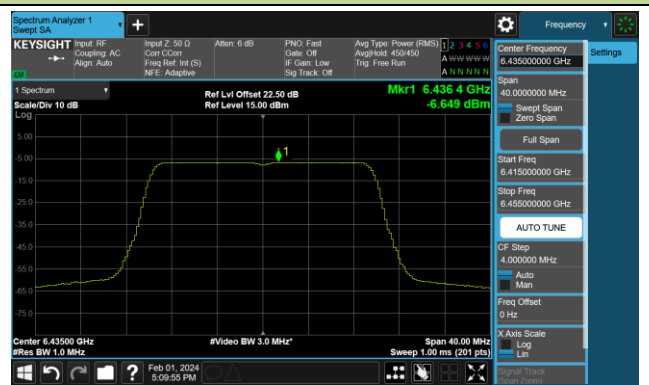

Channel 199 (6945MHz)

802.11ax-HE160 Power Spectral Density- Ant 0 (Nss = 1)

Channel 15 (6025MHz)

Channel 47 (6185MHz)

Channel 79 (6345MHz)

Channel 111 (6505MHz)

Channel 143 (6665MHz)

Channel 175 (6825MHz)

Channel 207 (6985MHz)

802.11be-EHT20 Power Spectral Density- Ant 0 (Nss = 1)

Channel 1 (5955MHz)

Channel 49 (6195MHz)

Channel 93 (6415MHz)

Channel 97 (6435MHz)

Channel 105 (6475MHz)

Channel 113 (6515MHz)

Channel 117 (6535MHz)

Channel 153 (6715MHz)

802.11be-EHT20 Power Spectral Density- Ant 0 (Nss = 1)

Channel 181 (6855MHz)

Channel 185 (6875MHz)

Channel 189 (6895MHz)

Channel 213 (7015MHz)

Channel 229 (7095MHz)