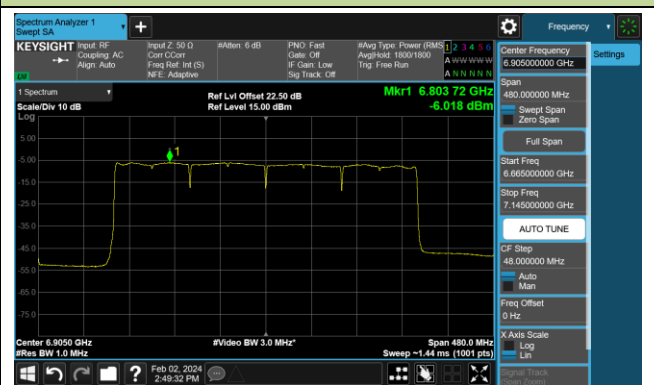

Channel 175 (6825MHz)

Channel 207 (6985MHz)

802.11be-EHT320 Power Spectral Density- Ant 0 (Nss = 1)

Channel 31 (6105MHz)

Channel 63 (6265MHz)

Channel 95 (6425MHz)

Channel 127 (6585MHz)

Channel 159 (6745MHz)

Channel 191 (6905MHz)

802.11ax-HE20 Power Spectral Density- Ant 1 (Nss = 1)

Channel 1 (5955MHz)

Channel 49 (6195MHz)

Channel 93 (6415MHz)

Channel 97 (6435MHz)

Channel 105 (6475MHz)

Channel 113 (6515MHz)