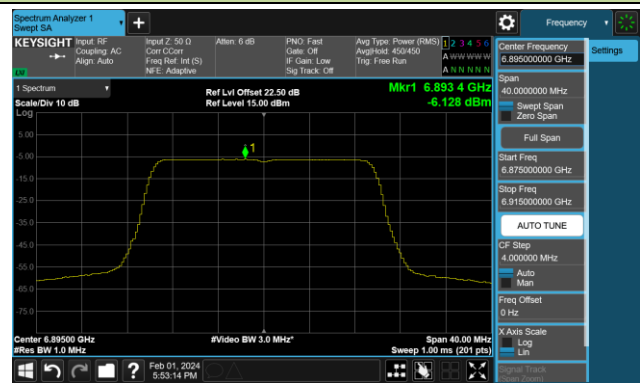

Channel 207 (6985MHz)

802.11be-EHT20 Power Spectral Density- Ant 0 (Nss = 1)

Channel 1 (5955MHz)

Channel 49 (6195MHz)

Channel 93 (6415MHz)

Channel 97 (6435MHz)

Channel 105 (6475MHz)

Channel 113 (6515MHz)

Channel 117 (6535MHz)

Channel 153 (6715MHz)

802.11be-EHT20 Power Spectral Density- Ant 0 (Nss = 1)

Channel 181 (6855MHz)

Channel 185 (6875MHz)

Channel 189 (6895MHz)

Channel 213 (7015MHz)

Channel 229 (7095MHz)