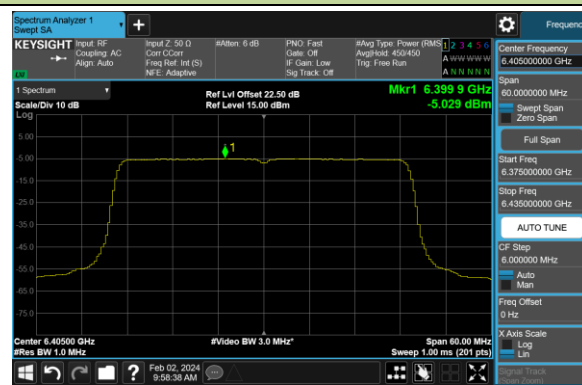

802.11be-EHT40 Power Spectral Density- Ant 0 (Nss = 1)

Channel 3 (5965MHz)

Channel 51 (6205MHz)

Channel 91 (6405MHz)

Channel 99 (6445MHz)

Channel 107 (6485MHz)

Channel 115 (6525MHz)

Channel 123 (6565MHz)

Channel 147 (6685MHz)

802.11be-EHT80 Power Spectral Density- Ant 0 (Nss = 1)

Channel 7 (5985MHz)

Channel 55 (6225MHz)

Channel 87 (6385MHz)

Channel 103 (6465MHz)

Channel 119 (6545MHz)

Channel 151 (6705MHz)