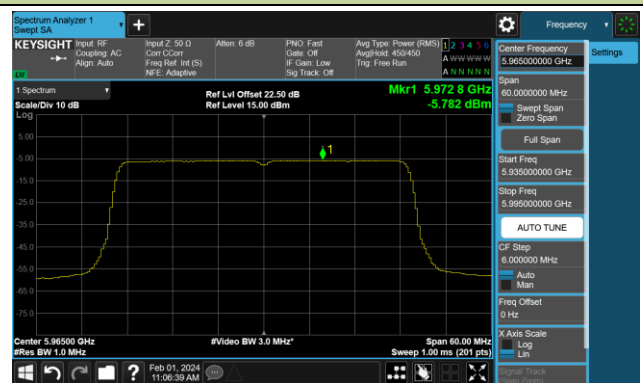

802.11ax-HE40 Power Spectral Density- Ant 1 (Nss = 1)

Channel 3 (5965MHz)