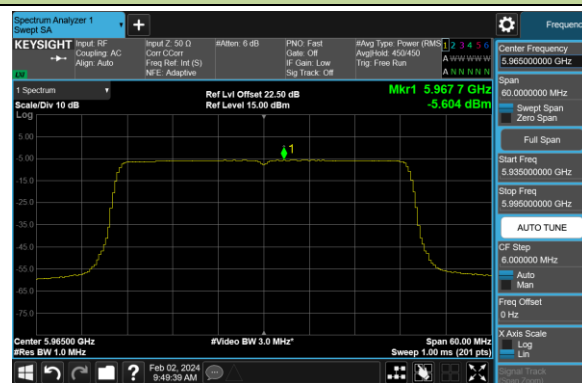

802.11be-EHT40 Power Spectral Density- Ant 0 (Nss = 1)

Channel 3 (5965MHz)