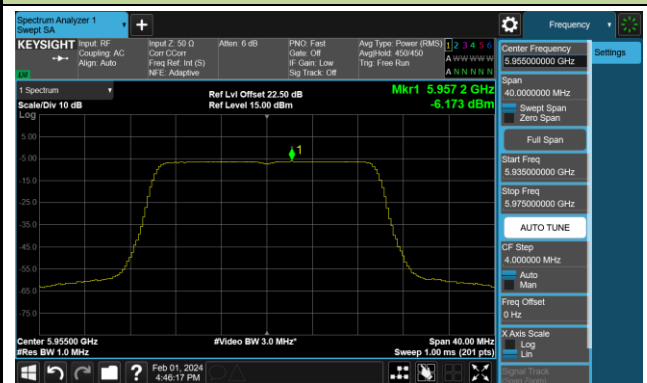

Channel 199 (6945MHz)

802.11ax-HE160 Power Spectral Density- Ant 0 (Nss = 1)

Channel 15 (6025MHz)

Channel 47 (6185MHz)

Channel 79 (6345MHz)

Channel 111 (6505MHz)

Channel 143 (6665MHz)

Channel 175 (6825MHz)

Channel 207 (6985MHz)

802.11be-EHT20 Power Spectral Density- Ant 0 (Nss = 1)

Channel 1 (5955MHz)

Channel 49 (6195MHz)

Channel 93 (6415MHz)

Channel 97 (6435MHz)

Channel 105 (6475MHz)

Channel 113 (6515MHz)