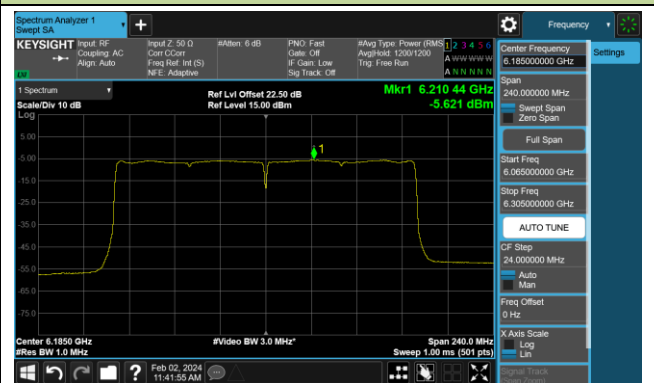

Channel 183 (6865MHz)

Channel 199 (6945MHz)

802.11be-EHT160 Power Spectral Density- Ant 0 (Nss = 1)

Channel 15 (6025MHz)

Channel 47 (6185MHz)

Channel 79 (6345MHz)

Channel 111 (6505MHz)

Channel 143 (6665MHz)

Channel 175 (6825MHz)

Channel 207 (6985MHz)

802.11be-EHT320 Power Spectral Density- Ant 0 (Nss = 1)

Channel 31 (6105MHz)

Channel 63 (6265MHz)

Channel 95 (6425MHz)

Channel 127 (6585MHz)

Channel 159 (6745MHz)