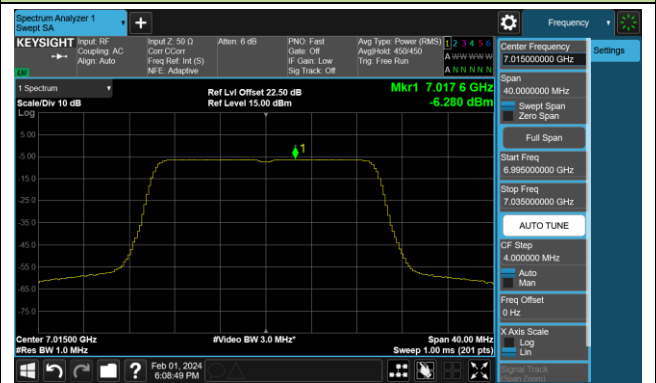

Channel 117 (6535MHz)

Channel 153 (6715MHz)

802.11be-EHT20 Power Spectral Density- Ant 0 (Nss = 1)

Channel 181 (6855MHz)

Channel 185 (6875MHz)

Channel 189 (6895MHz)

Channel 213 (7015MHz)

Channel 229 (7095MHz)