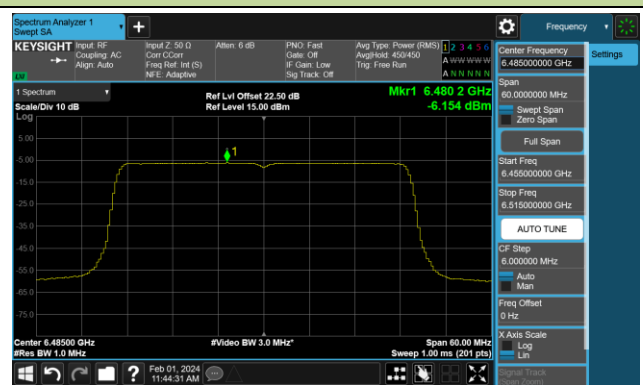

Channel 117 (6535MHz)

Channel 153 (6715MHz)

802.11ax-HE20 Power Spectral Density- Ant 1 (Nss = 1)

Channel 181 (6855MHz)

Channel 185 (6875MHz)

Channel 189 (6895MHz)

Channel 213 (7015MHz)

Channel 229 (7095MHz)

802.11ax-HE40 Power Spectral Density- Ant 1 (Nss = 1)

Channel 3 (5965MHz)

Channel 51 (6205MHz)

Channel 91 (6405MHz)

Channel 99 (6445MHz)

Channel 107 (6485MHz)

Channel 115 (6525MHz)

Channel 123 (6565MHz)

Channel 147 (6685MHz)