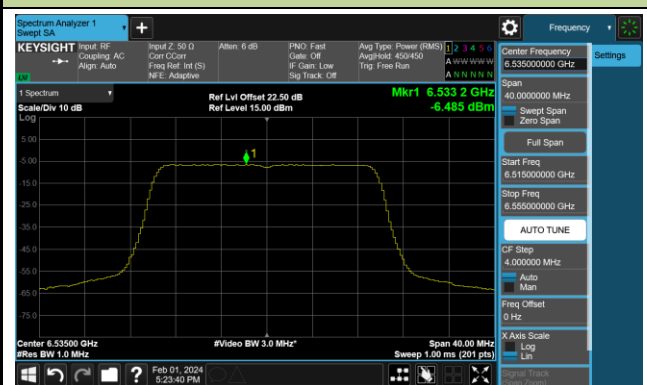

Channel 207 (6985MHz)

802.11be-EHT20 Power Spectral Density- Ant 0 (Nss = 1)

Channel 1 (5955MHz)

Channel 49 (6195MHz)

Channel 93 (6415MHz)

Channel 97 (6435MHz)

Channel 105 (6475MHz)

Channel 113 (6515MHz)

Channel 117 (6535MHz)

Channel 153 (6715MHz)

802.11be-EHT20 Power Spectral Density- Ant 0 (Nss = 1)

Channel 181 (6855MHz)

Channel 185 (6875MHz)

Channel 189 (6895MHz)

Channel 213 (7015MHz)

Channel 229 (7095MHz)