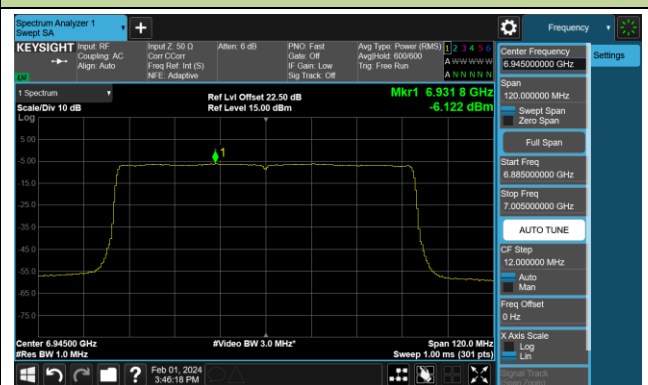

802.11ax-HE80 Power Spectral Density- Ant 0 (Nss = 1)

Channel 7 (5985MHz)

Channel 55 (6225MHz)

Channel 87 (6385MHz)

Channel 103 (6465MHz)

Channel 119 (6545MHz)

Channel 151 (6705MHz)

Channel 183 (6865MHz)

Channel 199 (6945MHz)

802.11ax-HE160 Power Spectral Density- Ant 0 (Nss = 1)

Channel 15 (6025MHz)

Channel 47 (6185MHz)

Channel 79 (6345MHz)

Channel 111 (6505MHz)

Channel 143 (6665MHz)

Channel 175 (6825MHz)