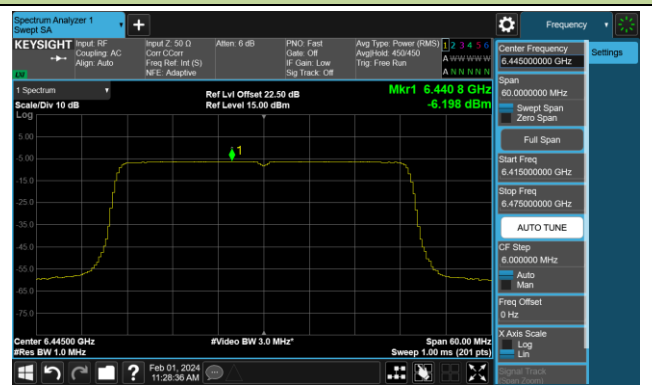

Channel 117 (6535MHz)

Channel 153 (6715MHz)

802.11ax-HE20 Power Spectral Density- Ant 1 (Nss = 1)

Channel 181 (6855MHz)

Channel 185 (6875MHz)

Channel 189 (6895MHz)

Channel 213 (7015MHz)

Channel 229 (7095MHz)

802.11ax-HE40 Power Spectral Density- Ant 1 (Nss = 1)

Channel 3 (5965MHz)

Channel 51 (6205MHz)

Channel 91 (6405MHz)

Channel 99 (6445MHz)

Channel 107 (6485MHz)

Channel 115 (6525MHz)

Channel 123 (6565MHz)

Channel 147 (6685MHz)