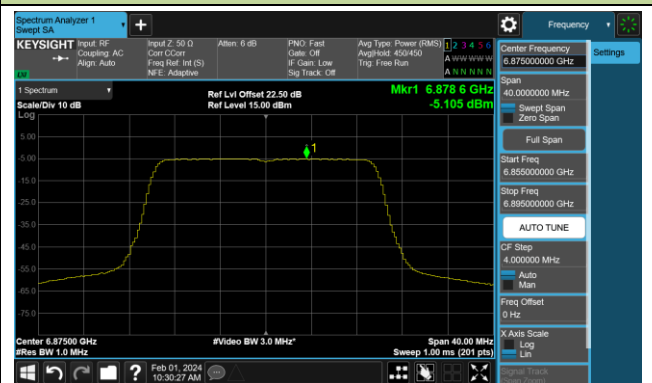

Channel 191 (6905MHz)

802.11ax-HE20 Power Spectral Density- Ant 1 (Nss = 1)

Channel 1 (5955MHz)

Channel 49 (6195MHz)

Channel 93 (6415MHz)

Channel 97 (6435MHz)

Channel 105 (6475MHz)

Channel 113 (6515MHz)

Channel 117 (6535MHz)

Channel 153 (6715MHz)

802.11ax-HE20 Power Spectral Density- Ant 1 (Nss = 1)

Channel 181 (6855MHz)

Channel 185 (6875MHz)

Channel 189 (6895MHz)

Channel 213 (7015MHz)

Channel 229 (7095MHz)

Channel 147 (6685MHz)