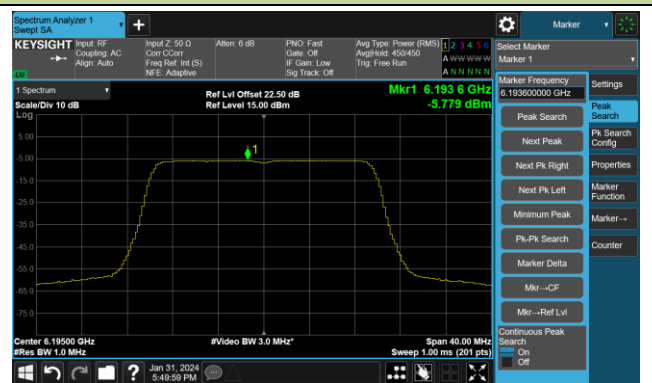

Channel 191 (6905MHz)

802.11ax-HE20 Power Spectral Density- Ant 1 (Nss = 1)

Channel 1 (5955MHz)

Channel 49 (6195MHz)

Channel 93 (6415MHz)

Channel 97 (6435MHz)

Channel 105 (6475MHz)

Channel 113 (6515MHz)

Channel 117 (6535MHz)

Channel 153 (6715MHz)

802.11ax-HE20 Power Spectral Density- Ant 1 (Nss = 1)

Channel 181 (6855MHz)

Channel 185 (6875MHz)

Channel 189 (6895MHz)

Channel 213 (7015MHz)

Channel 229 (7095MHz)