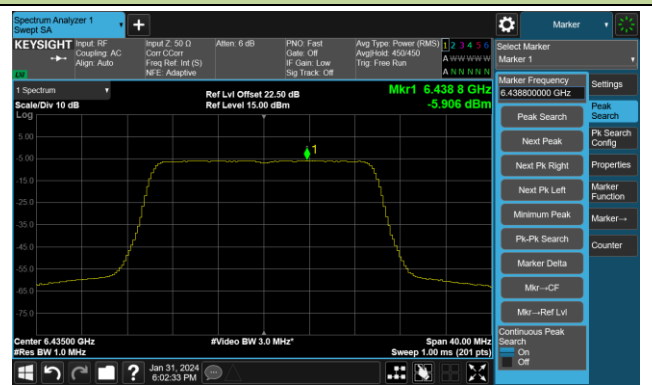

Channel 191 (6905MHz)

802.11ax-HE20 Power Spectral Density- Ant 1 (Nss = 1)

Channel 1 (5955MHz)

Channel 49 (6195MHz)

Channel 93 (6415MHz)

Channel 97 (6435MHz)

Channel 105 (6475MHz)

Channel 113 (6515MHz)

Channel 117 (6535MHz)

Channel 153 (6715MHz)

802.11ax-HE20 Power Spectral Density- Ant 1 (Nss = 1)

Channel 181 (6855MHz)

Channel 185 (6875MHz)

Channel 189 (6895MHz)

Channel 213 (7015MHz)

Channel 229 (7095MHz)