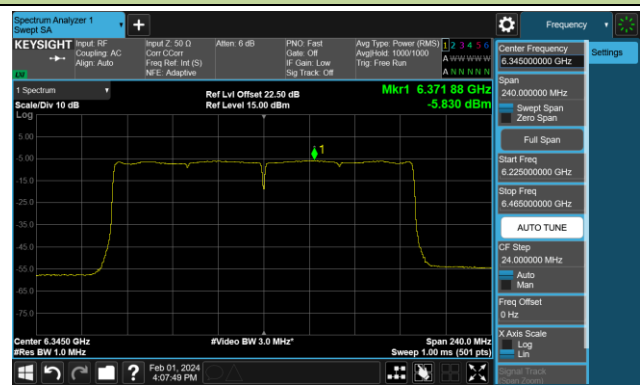

Channel 199 (6945MHz)

802.11ax-HE160 Power Spectral Density- Ant 0 (Nss = 1)

Channel 15 (6025MHz)

Channel 47 (6185MHz)

Channel 79 (6345MHz)

Channel 111 (6505MHz)

Channel 143 (6665MHz)

Channel 175 (6825MHz)

Channel 207 (6985MHz)

802.11be-EHT20 Power Spectral Density- Ant 0 (Nss = 1)

Channel 1 (5955MHz)

Channel 49 (6195MHz)

Channel 93 (6415MHz)

Channel 97 (6435MHz)

Channel 105 (6475MHz)

Channel 113 (6515MHz)