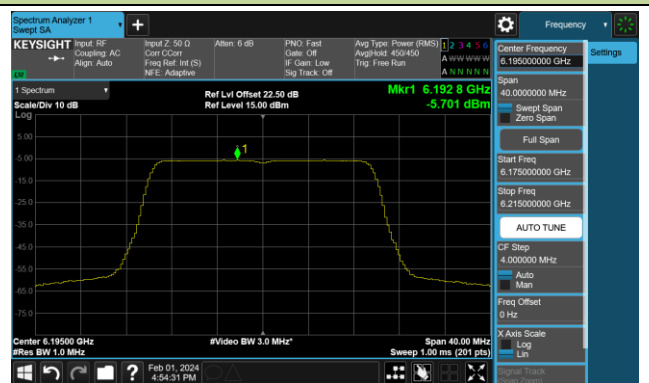

Channel 199 (6945MHz)

802.11ax-HE160 Power Spectral Density- Ant 0 (Nss = 1)

Channel 15 (6025MHz)

Channel 47 (6185MHz)

Channel 79 (6345MHz)

Channel 111 (6505MHz)

Channel 143 (6665MHz)

Channel 175 (6825MHz)

Channel 207 (6985MHz)

802.11be-EHT20 Power Spectral Density- Ant 0 (Nss = 1)

Channel 1 (5955MHz)

Channel 49 (6195MHz)

Channel 93 (6415MHz)

Channel 97 (6435MHz)

Channel 105 (6475MHz)

Channel 113 (6515MHz)

Channel 117 (6535MHz)

Channel 153 (6715MHz)

802.11be-EHT20 Power Spectral Density- Ant 0 (Nss = 1)

Channel 181 (6855MHz)

Channel 185 (6875MHz)

Channel 189 (6895MHz)

Channel 213 (7015MHz)

Channel 229 (7095MHz)