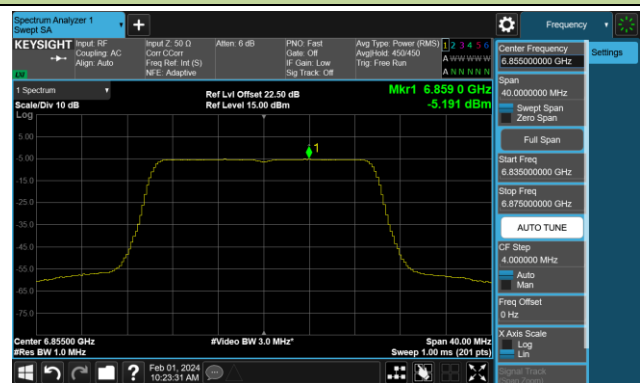

Channel 191 (6905MHz)

802.11ax-HE20 Power Spectral Density- Ant 1 (Nss = 1)

Channel 1 (5955MHz)

Channel 49 (6195MHz)

Channel 93 (6415MHz)

Channel 97 (6435MHz)

Channel 105 (6475MHz)

Channel 113 (6515MHz)

Channel 117 (6535MHz)

Channel 153 (6715MHz)

802.11ax-HE20 Power Spectral Density- Ant 1 (Nss = 1)

Channel 181 (6855MHz)

Channel 185 (6875MHz)

Channel 189 (6895MHz)

Channel 213 (7015MHz)

Channel 229 (7095MHz)

802.11ax-HE40 Power Spectral Density- Ant 1 (Nss = 1)

Channel 3 (5965MHz)

Channel 51 (6205MHz)

Channel 91 (6405MHz)

Channel 99 (6445MHz)

Channel 107 (6485MHz)

Channel 115 (6525MHz)

Channel 123 (6565MHz)

Channel 147 (6685MHz)