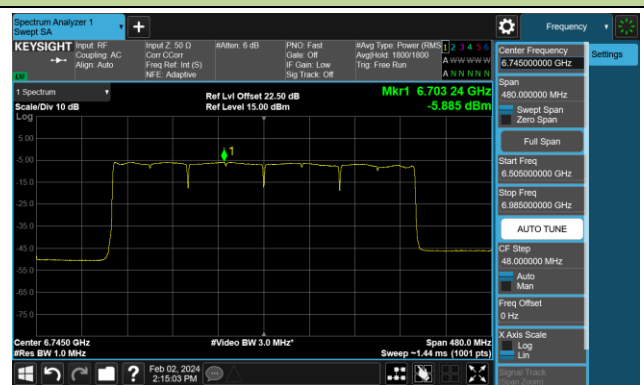

Channel 175 (6825MHz)

Channel 207 (6985MHz)

802.11be-EHT320 Power Spectral Density- Ant 0 (Nss = 1)

Channel 31 (6105MHz)

Channel 63 (6265MHz)

Channel 95 (6425MHz)

Channel 127 (6585MHz)

Channel 159 (6745MHz)

Channel 191 (6905MHz)

802.11ax-HE20 Power Spectral Density- Ant 1 (Nss = 1)

Channel 1 (5955MHz)

Channel 49 (6195MHz)

Channel 93 (6415MHz)

Channel 97 (6435MHz)

Channel 105 (6475MHz)

Channel 113 (6515MHz)