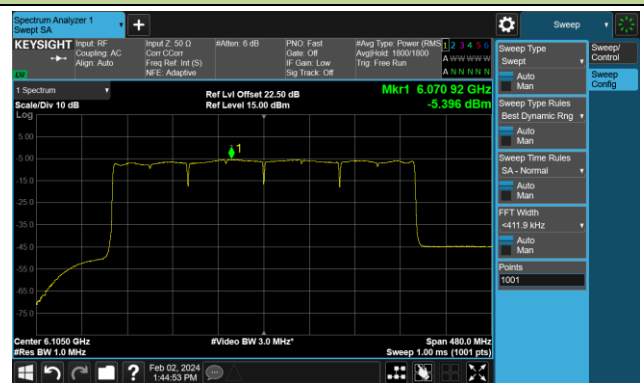

Channel 175 (6825MHz)

Channel 207 (6985MHz)

802.11be-EHT320 Power Spectral Density- Ant 0 (Nss = 1)

Channel 31 (6105MHz)

Channel 63 (6265MHz)

Channel 95 (6425MHz)

Channel 127 (6585MHz)

Channel 159 (6745MHz)

Channel 191 (6905MHz)

802.11ax-HE20 Power Spectral Density- Ant 1 (Nss = 1)

Channel 1 (5955MHz)

Channel 49 (6195MHz)

Channel 93 (6415MHz)

Channel 97 (6435MHz)

Channel 105 (6475MHz)

Channel 113 (6515MHz)