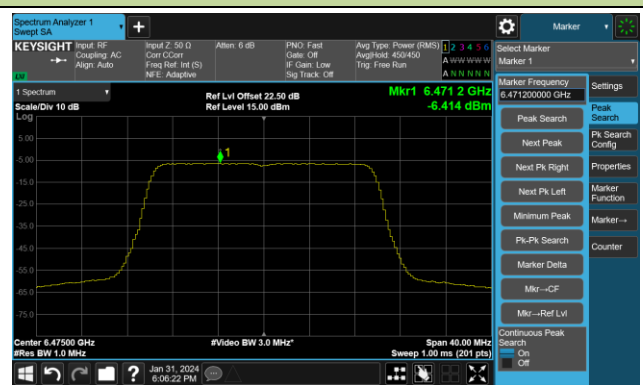

Channel 191 (6905MHz)

802.11ax-HE20 Power Spectral Density- Ant 1 (Nss = 1)

Channel 1 (5955MHz)

Channel 49 (6195MHz)

Channel 93 (6415MHz)

Channel 97 (6435MHz)

Channel 105 (6475MHz)

Channel 113 (6515MHz)

Channel 117 (6535MHz)

Channel 153 (6715MHz)

802.11ax-HE20 Power Spectral Density- Ant 1 (Nss = 1)

Channel 181 (6855MHz)

Channel 185 (6875MHz)

Channel 189 (6895MHz)

Channel 213 (7015MHz)

Channel 229 (7095MHz)