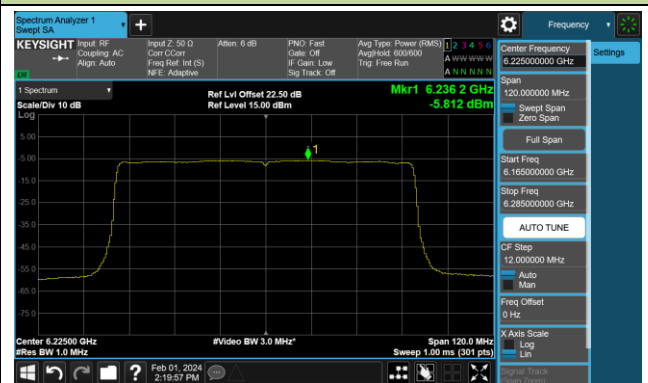

802.11ax-HE80 Power Spectral Density- Ant 0 (Nss = 1)

Channel 7 (5985MHz)

Channel 55 (6225MHz)

Channel 87 (6385MHz)

Channel 103 (6465MHz)

Channel 119 (6545MHz)

Channel 151 (6705MHz)

Channel 183 (6865MHz)

Channel 199 (6945MHz)

802.11ax-HE160 Power Spectral Density- Ant 0 (Nss = 1)

Channel 15 (6025MHz)

Channel 47 (6185MHz)

Channel 79 (6345MHz)

Channel 111 (6505MHz)

Channel 143 (6665MHz)

Channel 175 (6825MHz)