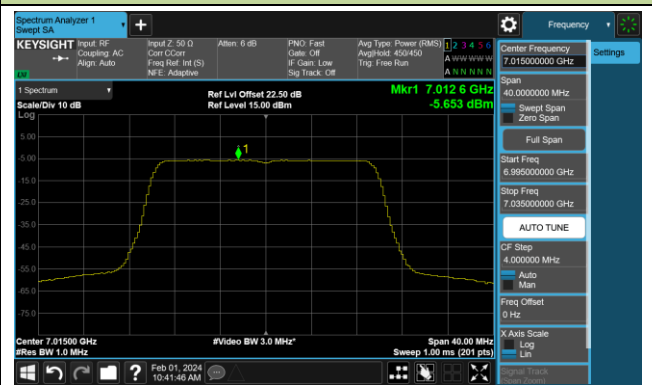

Channel 191 (6905MHz)

802.11ax-HE20 Power Spectral Density- Ant 1 (Nss = 1)

Channel 1 (5955MHz)

Channel 49 (6195MHz)

Channel 93 (6415MHz)

Channel 97 (6435MHz)

Channel 105 (6475MHz)

Channel 113 (6515MHz)

Channel 117 (6535MHz)

Channel 153 (6715MHz)

802.11ax-HE20 Power Spectral Density- Ant 1 (Nss = 1)

Channel 181 (6855MHz)

Channel 185 (6875MHz)

Channel 189 (6895MHz)

Channel 213 (7015MHz)

Channel 229 (7095MHz)

802.11ax-HE40 Power Spectral Density- Ant 1 (Nss = 1)

Channel 3 (5965MHz)

Channel 51 (6205MHz)

Channel 91 (6405MHz)

Channel 99 (6445MHz)

Channel 107 (6485MHz)

Channel 115 (6525MHz)

Channel 123 (6565MHz)

Channel 147 (6685MHz)