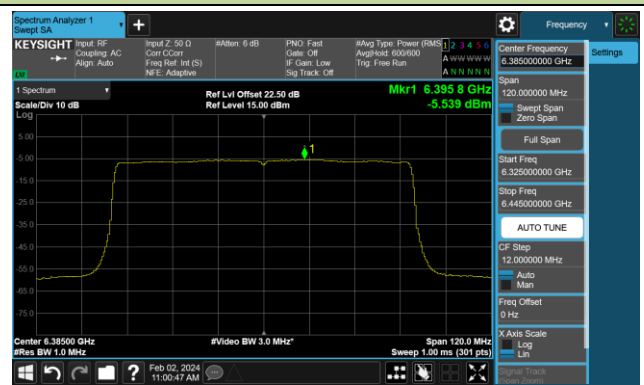

Channel 147 (6685MHz)

802.11be-EHT80 Power Spectral Density- Ant 0 (Nss = 1)

Channel 7 (5985MHz)

Channel 55 (6225MHz)

Channel 87 (6385MHz)

Channel 103 (6465MHz)

Channel 119 (6545MHz)

Channel 151 (6705MHz)

Channel 183 (6865MHz)

Channel 199 (6945MHz)

802.11be-EHT160 Power Spectral Density- Ant 0 (Nss = 1)

Channel 15 (6025MHz)

Channel 47 (6185MHz)

Channel 79 (6345MHz)

Channel 111 (6505MHz)

Channel 143 (6665MHz)