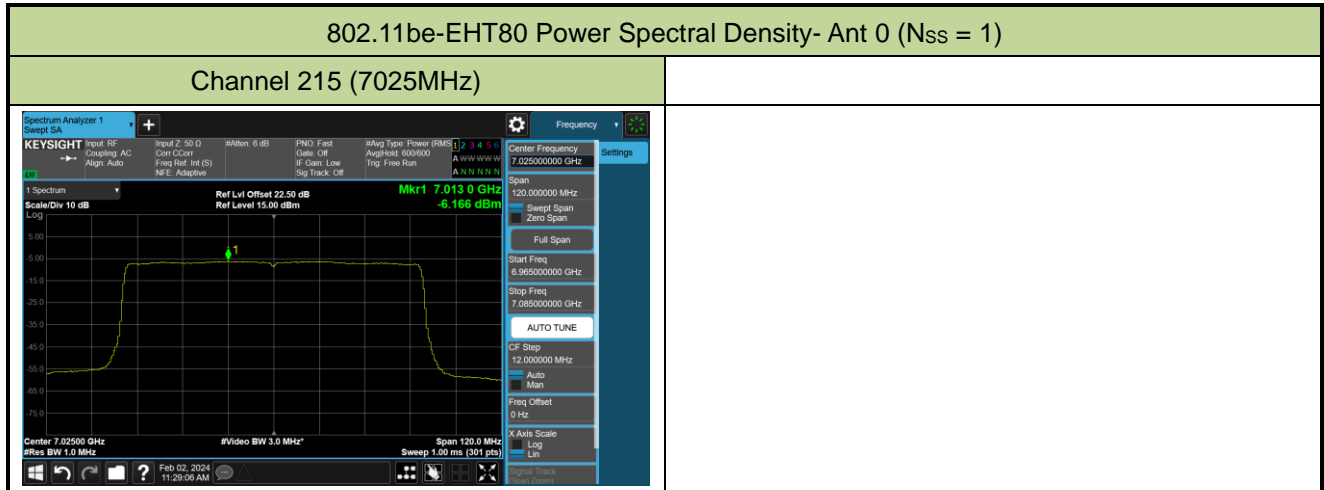

Channel 147 (6685MHz)

802.11be-EHT80 Power Spectral Density- Ant 0 (Nss = 1)

Channel 7 (5985MHz)

Channel 55 (6225MHz)

Channel 87 (6385MHz)

Channel 103 (6465MHz)

Channel 119 (6545MHz)

Channel 151 (6705MHz)

Channel 183 (6865MHz)

Channel 199 (6945MHz)

802.11be-EHT160 Power Spectral Density- Ant 0 (Nss = 1)

Channel 15 (6025MHz)

Channel 47 (6185MHz)

Channel 79 (6345MHz)

Channel 111 (6505MHz)

Channel 143 (6665MHz)