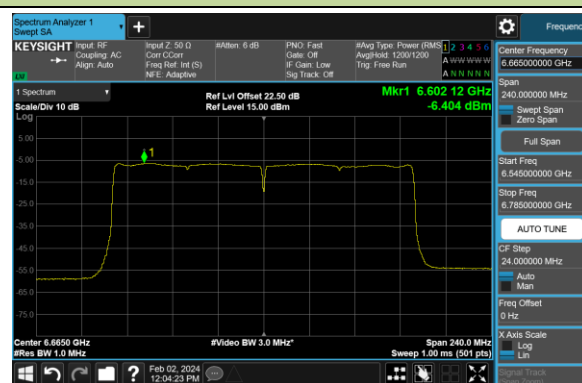

Channel 183 (6865MHz)

Channel 199 (6945MHz)

802.11be-EHT160 Power Spectral Density- Ant 0 (Nss = 1)

Channel 15 (6025MHz)

Channel 47 (6185MHz)

Channel 79 (6345MHz)

Channel 111 (6505MHz)

Channel 143 (6665MHz)