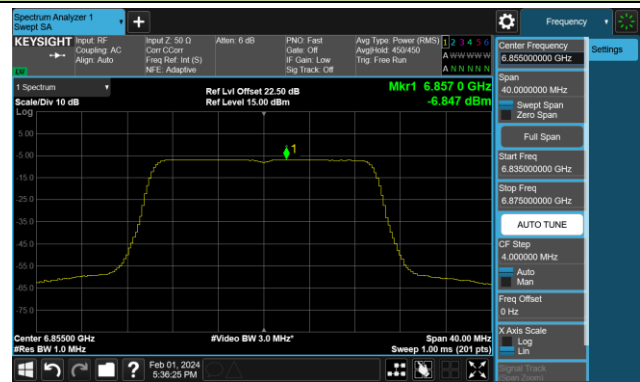

Channel 207 (6985MHz)

802.11be-EHT20 Power Spectral Density- Ant 0 (Nss = 1)

Channel 1 (5955MHz)

Channel 49 (6195MHz)

Channel 93 (6415MHz)

Channel 97 (6435MHz)

Channel 105 (6475MHz)

Channel 113 (6515MHz)

Channel 117 (6535MHz)

Channel 153 (6715MHz)

802.11be-EHT20 Power Spectral Density- Ant 0 (Nss = 1)

Channel 181 (6855MHz)

Channel 185 (6875MHz)

Channel 189 (6895MHz)

Channel 213 (7015MHz)

Channel 229 (7095MHz)