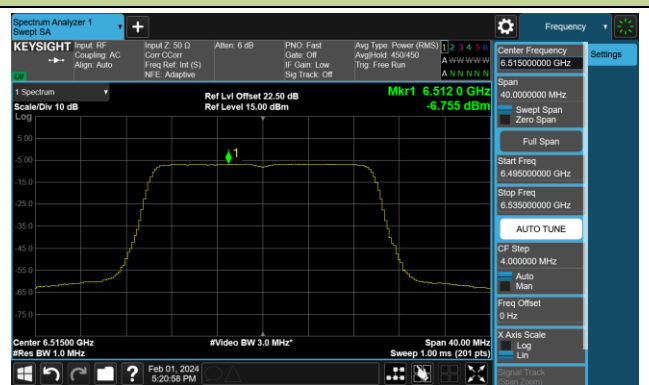

Channel 207 (6985MHz)

802.11be-EHT20 Power Spectral Density- Ant 0 (Nss = 1)

Channel 1 (5955MHz)

Channel 49 (6195MHz)

Channel 93 (6415MHz)

Channel 97 (6435MHz)

Channel 105 (6475MHz)

Channel 113 (6515MHz)

Channel 117 (6535MHz)

Channel 153 (6715MHz)

802.11be-EHT20 Power Spectral Density- Ant 0 (Nss = 1)

Channel 181 (6855MHz)

Channel 185 (6875MHz)

Channel 189 (6895MHz)

Channel 213 (7015MHz)

Channel 229 (7095MHz)