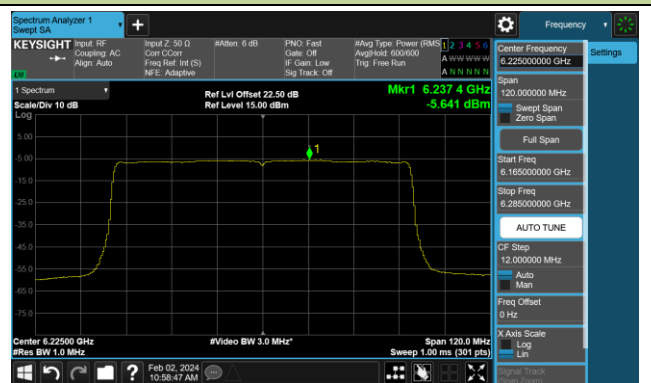

Channel 147 (6685MHz)

802.11be-EHT80 Power Spectral Density- Ant 0 (Nss = 1)

Channel 7 (5985MHz)

Channel 55 (6225MHz)

Channel 87 (6385MHz)

Channel 103 (6465MHz)

Channel 119 (6545MHz)

Channel 151 (6705MHz)

Channel 183 (6865MHz)

Channel 199 (6945MHz)

802.11be-EHT160 Power Spectral Density- Ant 0 (Nss = 1)

Channel 15 (6025MHz)

Channel 47 (6185MHz)

Channel 79 (6345MHz)

Channel 111 (6505MHz)

Channel 143 (6665MHz)