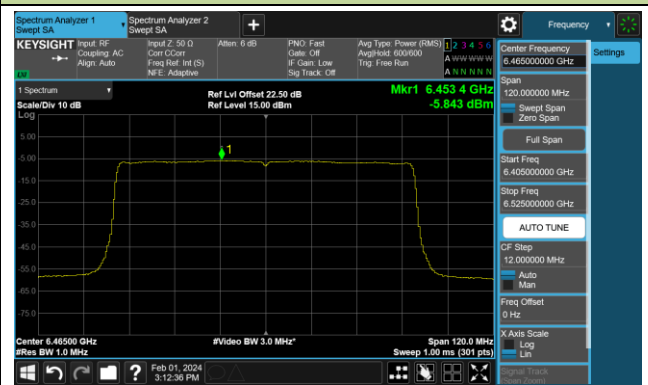

802.11ax-HE80 Power Spectral Density- Ant 0 (Nss = 1)

Channel 7 (5985MHz)

Channel 55 (6225MHz)

Channel 87 (6385MHz)

Channel 103 (6465MHz)

Channel 119 (6545MHz)

Channel 151 (6705MHz)

Channel 183 (6865MHz)

Channel 199 (6945MHz)

802.11ax-HE160 Power Spectral Density- Ant 0 (Nss = 1)

Channel 15 (6025MHz)

Channel 47 (6185MHz)

Channel 79 (6345MHz)

Channel 111 (6505MHz)

Channel 143 (6665MHz)

Channel 175 (6825MHz)