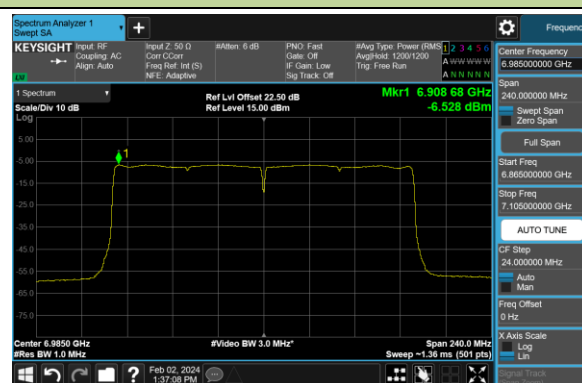

Channel 207 (6985MHz)