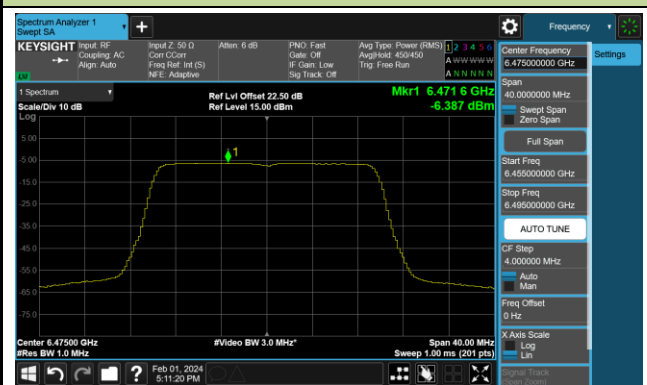

Channel 207 (6985MHz)

802.11be-EHT20 Power Spectral Density- Ant 0 (Nss = 1)

Channel 1 (5955MHz)

Channel 49 (6195MHz)

Channel 93 (6415MHz)

Channel 97 (6435MHz)

Channel 105 (6475MHz)

Channel 113 (6515MHz)

Channel 117 (6535MHz)

Channel 153 (6715MHz)

802.11be-EHT20 Power Spectral Density- Ant 0 (Nss = 1)

Channel 181 (6855MHz)

Channel 185 (6875MHz)

Channel 189 (6895MHz)

Channel 213 (7015MHz)

Channel 229 (7095MHz)