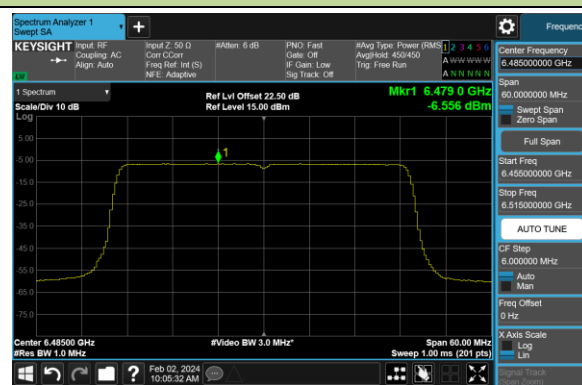

802.11be-EHT40 Power Spectral Density- Ant 0 (Nss = 1)

Channel 3 (5965MHz)

Channel 51 (6205MHz)

Channel 91 (6405MHz)

Channel 99 (6445MHz)

Channel 107 (6485MHz)

Channel 115 (6525MHz)

Channel 123 (6565MHz)

Channel 147 (6685MHz)

802.11be-EHT80 Power Spectral Density- Ant 0 (Nss = 1)

Channel 7 (5985MHz)

Channel 55 (6225MHz)

Channel 87 (6385MHz)

Channel 103 (6465MHz)

Channel 119 (6545MHz)

Channel 151 (6705MHz)