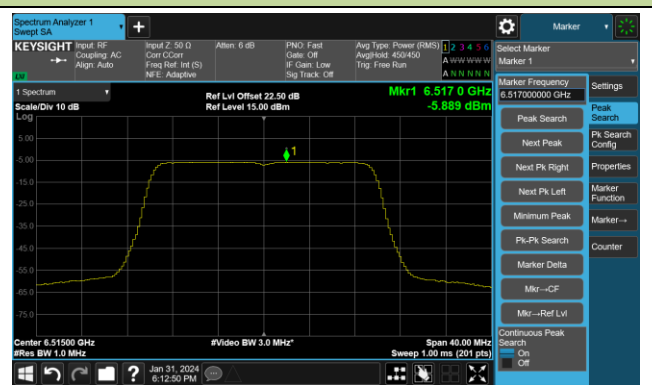

Channel 191 (6905MHz)

802.11ax-HE20 Power Spectral Density- Ant 1 (Nss = 1)

Channel 1 (5955MHz)

Channel 49 (6195MHz)

Channel 93 (6415MHz)

Channel 97 (6435MHz)

Channel 105 (6475MHz)

Channel 113 (6515MHz)

Channel 117 (6535MHz)

Channel 153 (6715MHz)

802.11ax-HE20 Power Spectral Density- Ant 1 (Nss = 1)

Channel 181 (6855MHz)

Channel 185 (6875MHz)

Channel 189 (6895MHz)

Channel 213 (7015MHz)

Channel 229 (7095MHz)