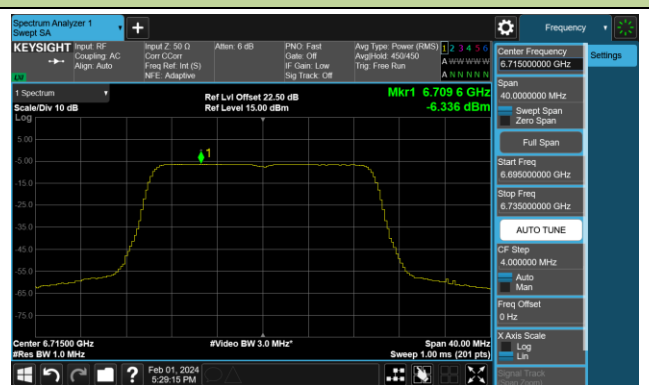

Channel 199 (6945MHz)

802.11ax-HE160 Power Spectral Density- Ant 0 (Nss = 1)

Channel 15 (6025MHz)

Channel 47 (6185MHz)

Channel 79 (6345MHz)

Channel 111 (6505MHz)

Channel 143 (6665MHz)

Channel 175 (6825MHz)

Channel 207 (6985MHz)

802.11be-EHT20 Power Spectral Density- Ant 0 (Nss = 1)

Channel 1 (5955MHz)

Channel 49 (6195MHz)

Channel 93 (6415MHz)

Channel 97 (6435MHz)

Channel 105 (6475MHz)

Channel 113 (6515MHz)

Channel 117 (6535MHz)

Channel 153 (6715MHz)

802.11be-EHT20 Power Spectral Density- Ant 0 (Nss = 1)

Channel 181 (6855MHz)

Channel 185 (6875MHz)

Channel 189 (6895MHz)

Channel 213 (7015MHz)

Channel 229 (7095MHz)