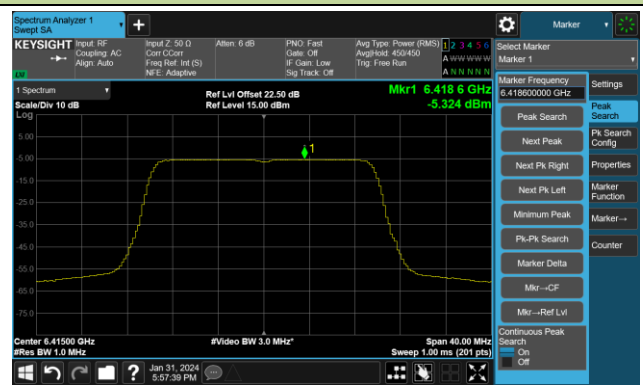

Channel 191 (6905MHz)

802.11ax-HE20 Power Spectral Density- Ant 1 (Nss = 1)

Channel 1 (5955MHz)

Channel 49 (6195MHz)

Channel 93 (6415MHz)

Channel 97 (6435MHz)

Channel 105 (6475MHz)

Channel 113 (6515MHz)

Channel 117 (6535MHz)

Channel 153 (6715MHz)

802.11ax-HE20 Power Spectral Density- Ant 1 (Nss = 1)

Channel 181 (6855MHz)

Channel 185 (6875MHz)

Channel 189 (6895MHz)

Channel 213 (7015MHz)

Channel 229 (7095MHz)