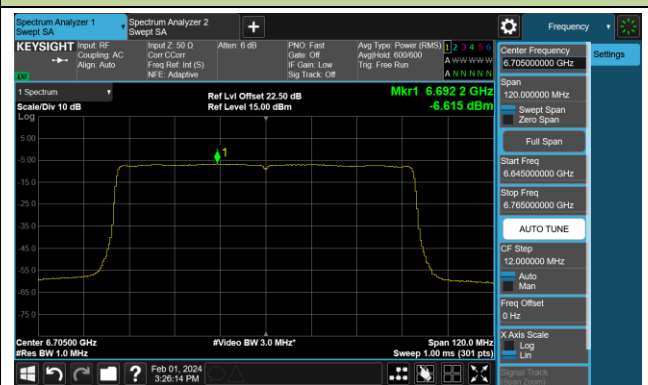

802.11ax-HE80 Power Spectral Density- Ant 0 (Nss = 1)

Channel 7 (5985MHz)

Channel 55 (6225MHz)

Channel 87 (6385MHz)

Channel 103 (6465MHz)

Channel 119 (6545MHz)

Channel 151 (6705MHz)

Channel 183 (6865MHz)

Channel 199 (6945MHz)

802.11ax-HE160 Power Spectral Density- Ant 0 (Nss = 1)

Channel 15 (6025MHz)

Channel 47 (6185MHz)

Channel 79 (6345MHz)

Channel 111 (6505MHz)

Channel 143 (6665MHz)

Channel 175 (6825MHz)

Channel 207 (6985MHz)

802.11be-EHT20 Power Spectral Density- Ant 0 (Nss = 1)

Channel 1 (5955MHz)

Channel 49 (6195MHz)

Channel 93 (6415MHz)

Channel 97 (6435MHz)

Channel 105 (6475MHz)

Channel 113 (6515MHz)