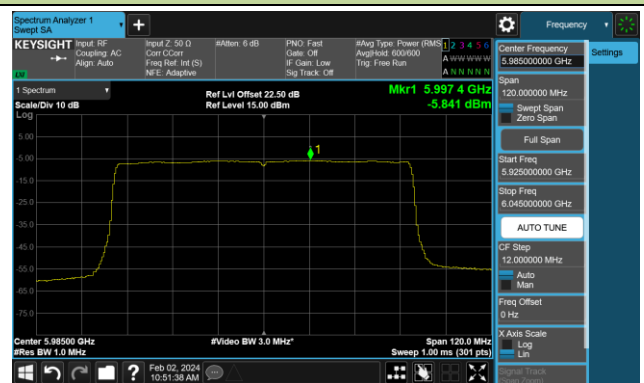

802.11be-EHT40 Power Spectral Density- Ant 0 (Nss = 1)

Channel 3 (5965MHz)

Channel 51 (6205MHz)

Channel 91 (6405MHz)

Channel 99 (6445MHz)

Channel 107 (6485MHz)

Channel 115 (6525MHz)

Channel 123 (6565MHz)

Channel 147 (6685MHz)

802.11be-EHT80 Power Spectral Density- Ant 0 (Nss = 1)

Channel 7 (5985MHz)

Channel 55 (6225MHz)

Channel 87 (6385MHz)

Channel 103 (6465MHz)

Channel 119 (6545MHz)

Channel 151 (6705MHz)