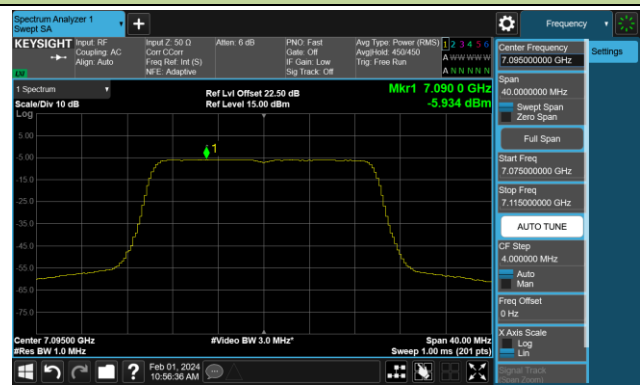

Channel 191 (6905MHz)

802.11ax-HE20 Power Spectral Density- Ant 1 (Nss = 1)

Channel 1 (5955MHz)

Channel 49 (6195MHz)

Channel 93 (6415MHz)

Channel 97 (6435MHz)

Channel 105 (6475MHz)

Channel 113 (6515MHz)

Channel 117 (6535MHz)

Channel 153 (6715MHz)

802.11ax-HE20 Power Spectral Density- Ant 1 (Nss = 1)

Channel 181 (6855MHz)

Channel 185 (6875MHz)

Channel 189 (6895MHz)

Channel 213 (7015MHz)

Channel 229 (7095MHz)

Channel 147 (6685MHz)