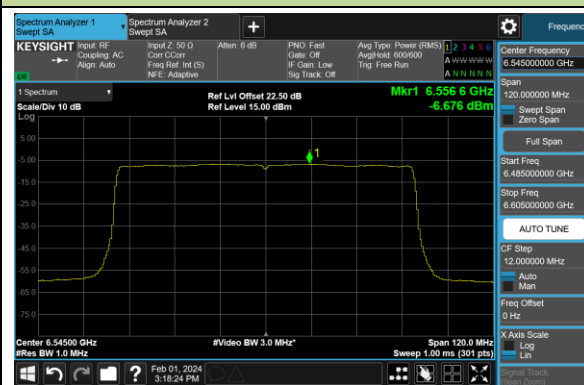

802.11ax-HE80 Power Spectral Density- Ant 0 (Nss = 1)

Channel 7 (5985MHz)

Channel 55 (6225MHz)

Channel 87 (6385MHz)

Channel 103 (6465MHz)

Channel 119 (6545MHz)

Channel 151 (6705MHz)

Channel 183 (6865MHz)

Channel 199 (6945MHz)

802.11ax-HE160 Power Spectral Density- Ant 0 (Nss = 1)

Channel 15 (6025MHz)

Channel 47 (6185MHz)

Channel 79 (6345MHz)

Channel 111 (6505MHz)

Channel 143 (6665MHz)

Channel 175 (6825MHz)