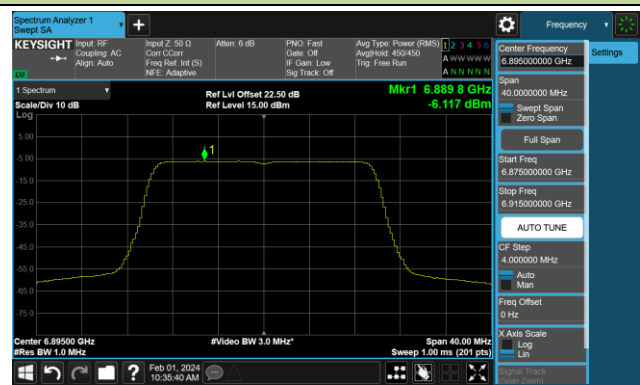

Channel 191 (6905MHz)

802.11ax-HE20 Power Spectral Density- Ant 1 (Nss = 1)

Channel 1 (5955MHz)

Channel 49 (6195MHz)

Channel 93 (6415MHz)

Channel 97 (6435MHz)

Channel 105 (6475MHz)

Channel 113 (6515MHz)

Channel 117 (6535MHz)

Channel 153 (6715MHz)

802.11ax-HE20 Power Spectral Density- Ant 1 (Nss = 1)

Channel 181 (6855MHz)

Channel 185 (6875MHz)

Channel 189 (6895MHz)

Channel 213 (7015MHz)

Channel 229 (7095MHz)

802.11ax-HE40 Power Spectral Density- Ant 1 (Nss = 1)

Channel 3 (5965MHz)

Channel 51 (6205MHz)

Channel 91 (6405MHz)

Channel 99 (6445MHz)

Channel 107 (6485MHz)

Channel 115 (6525MHz)

Channel 123 (6565MHz)

Channel 147 (6685MHz)