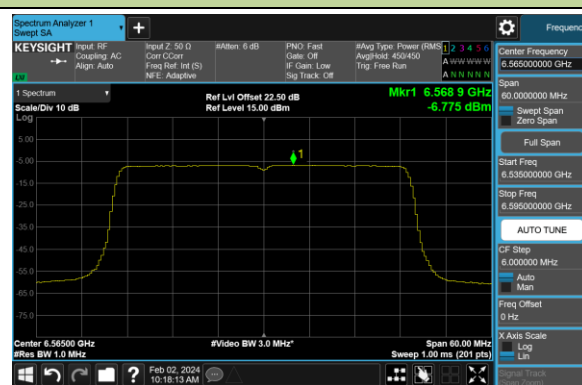

802.11be-EHT40 Power Spectral Density- Ant 0 (Nss = 1)

Channel 3 (5965MHz)

Channel 51 (6205MHz)

Channel 91 (6405MHz)

Channel 99 (6445MHz)

Channel 107 (6485MHz)

Channel 115 (6525MHz)

Channel 123 (6565MHz)

Channel 147 (6685MHz)

802.11be-EHT80 Power Spectral Density- Ant 0 (Nss = 1)

Channel 7 (5985MHz)

Channel 55 (6225MHz)

Channel 87 (6385MHz)

Channel 103 (6465MHz)

Channel 119 (6545MHz)

Channel 151 (6705MHz)