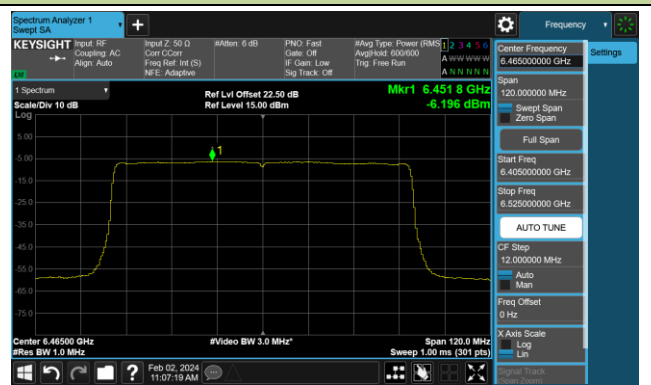

Channel 147 (6685MHz)

802.11be-EHT80 Power Spectral Density- Ant 0 (Nss = 1)

Channel 7 (5985MHz)

Channel 55 (6225MHz)

Channel 87 (6385MHz)

Channel 103 (6465MHz)

Channel 119 (6545MHz)

Channel 151 (6705MHz)

Channel 183 (6865MHz)

Channel 199 (6945MHz)

802.11be-EHT160 Power Spectral Density- Ant 0 (Nss = 1)

Channel 15 (6025MHz)

Channel 47 (6185MHz)

Channel 79 (6345MHz)

Channel 111 (6505MHz)

Channel 143 (6665MHz)