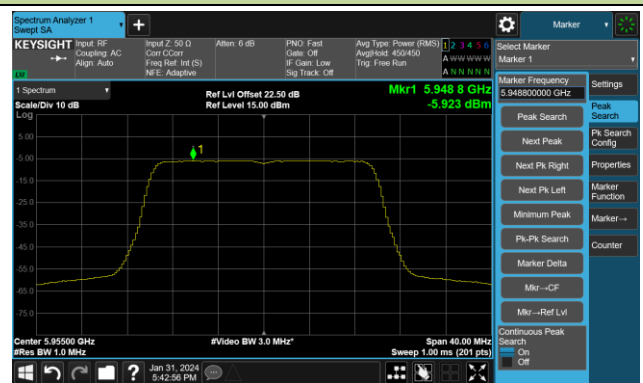

Channel 175 (6825MHz)

Channel 207 (6985MHz)

802.11be-EHT320 Power Spectral Density- Ant 0 (Nss = 1)

Channel 31 (6105MHz)

Channel 63 (6265MHz)

Channel 95 (6425MHz)

Channel 127 (6585MHz)

Channel 159 (6745MHz)

Channel 191 (6905MHz)

802.11ax-HE20 Power Spectral Density- Ant 1 (Nss = 1)

Channel 1 (5955MHz)

Channel 49 (6195MHz)

Channel 93 (6415MHz)

Channel 97 (6435MHz)

Channel 105 (6475MHz)

Channel 113 (6515MHz)