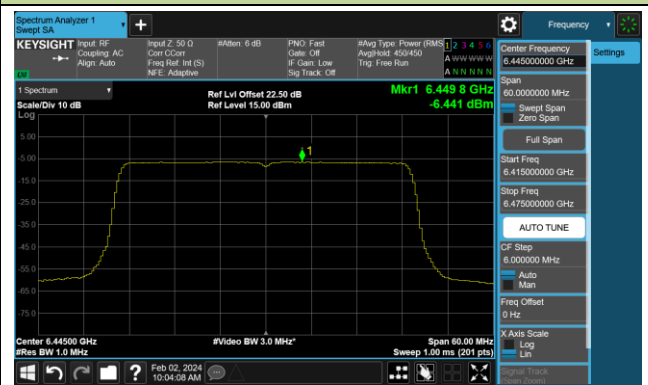

802.11be-EHT40 Power Spectral Density- Ant 0 (Nss = 1)

Channel 3 (5965MHz)

Channel 51 (6205MHz)

Channel 91 (6405MHz)

Channel 99 (6445MHz)

Channel 107 (6485MHz)

Channel 115 (6525MHz)

Channel 123 (6565MHz)

Channel 147 (6685MHz)

802.11be-EHT80 Power Spectral Density- Ant 0 (Nss = 1)

Channel 7 (5985MHz)

Channel 55 (6225MHz)

Channel 87 (6385MHz)

Channel 103 (6465MHz)

Channel 119 (6545MHz)

Channel 151 (6705MHz)