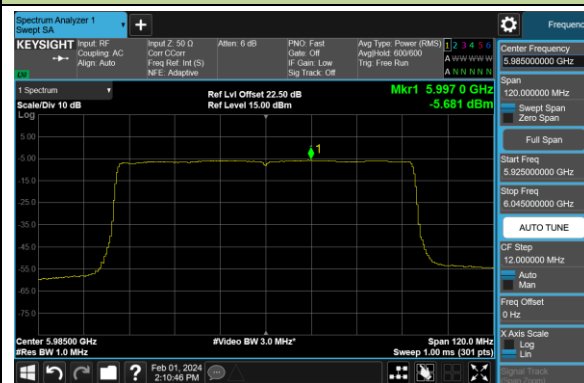

802.11ax-HE80 Power Spectral Density- Ant 0 (Nss = 1)

Channel 7 (5985MHz)

Channel 55 (6225MHz)

Channel 87 (6385MHz)

Channel 103 (6465MHz)

Channel 119 (6545MHz)

Channel 151 (6705MHz)

Channel 183 (6865MHz)

Channel 199 (6945MHz)

802.11ax-HE160 Power Spectral Density- Ant 0 (Nss = 1)

Channel 15 (6025MHz)

Channel 47 (6185MHz)

Channel 79 (6345MHz)

Channel 111 (6505MHz)

Channel 143 (6665MHz)

Channel 175 (6825MHz)