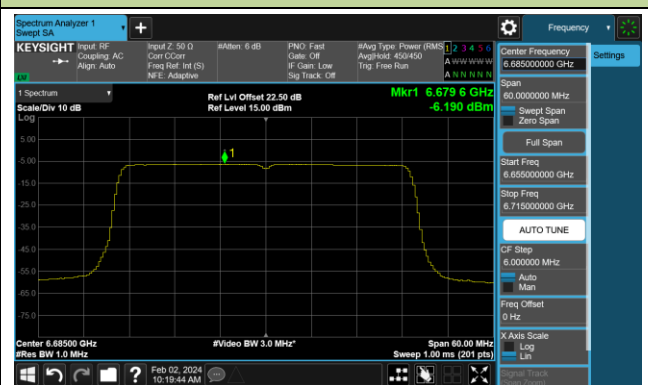

802.11be-EHT40 Power Spectral Density- Ant 0 (Nss = 1)

Channel 3 (5965MHz)

Channel 51 (6205MHz)

Channel 91 (6405MHz)

Channel 99 (6445MHz)

Channel 107 (6485MHz)

Channel 115 (6525MHz)

Channel 123 (6565MHz)

Channel 147 (6685MHz)

802.11be-EHT80 Power Spectral Density- Ant 0 (Nss = 1)

Channel 7 (5985MHz)

Channel 55 (6225MHz)

Channel 87 (6385MHz)

Channel 103 (6465MHz)

Channel 119 (6545MHz)

Channel 151 (6705MHz)