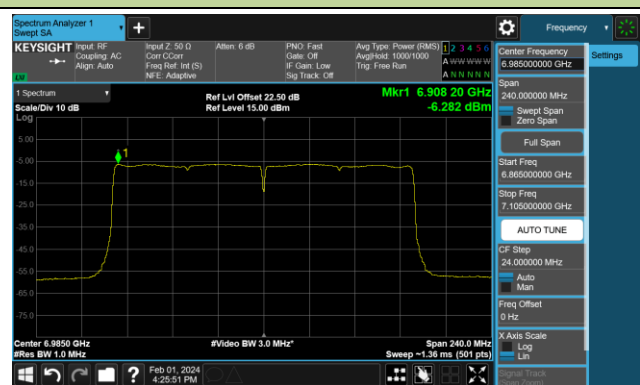

Channel 199 (6945MHz)

802.11ax-HE160 Power Spectral Density- Ant 0 (Nss = 1)

Channel 15 (6025MHz)

Channel 47 (6185MHz)

Channel 79 (6345MHz)

Channel 111 (6505MHz)

Channel 143 (6665MHz)

Channel 175 (6825MHz)

Channel 207 (6985MHz)

802.11be-EHT20 Power Spectral Density- Ant 0 (Nss = 1)

Channel 1 (5955MHz)

Channel 49 (6195MHz)

Channel 93 (6415MHz)

Channel 97 (6435MHz)

Channel 105 (6475MHz)

Channel 113 (6515MHz)