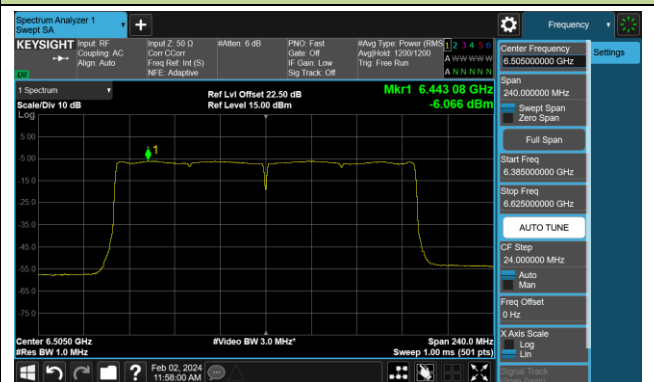

Channel 183 (6865MHz)

Channel 199 (6945MHz)

802.11be-EHT160 Power Spectral Density- Ant 0 (Nss = 1)

Channel 15 (6025MHz)

Channel 47 (6185MHz)

Channel 79 (6345MHz)

Channel 111 (6505MHz)

Channel 143 (6665MHz)

Channel 175 (6825MHz)

Channel 207 (6985MHz)

802.11be-EHT320 Power Spectral Density- Ant 0 (Nss = 1)

Channel 31 (6105MHz)

Channel 63 (6265MHz)

Channel 95 (6425MHz)

Channel 127 (6585MHz)

Channel 159 (6745MHz)