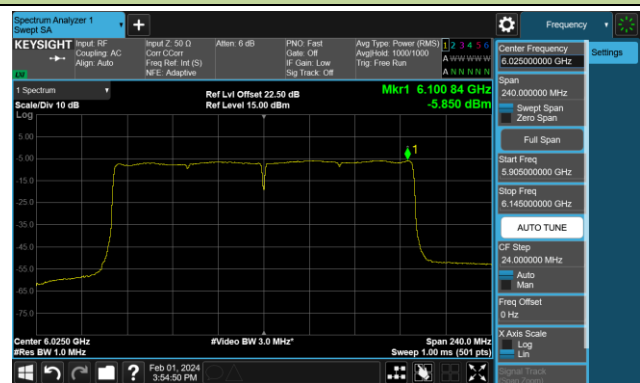

802.11ax-HE80 Power Spectral Density- Ant 0 (Nss = 1)

Channel 7 (5985MHz)

Channel 55 (6225MHz)

Channel 87 (6385MHz)

Channel 103 (6465MHz)

Channel 119 (6545MHz)

Channel 151 (6705MHz)

Channel 183 (6865MHz)

Channel 199 (6945MHz)

802.11ax-HE160 Power Spectral Density- Ant 0 (Nss = 1)

Channel 15 (6025MHz)

Channel 47 (6185MHz)

Channel 79 (6345MHz)

Channel 111 (6505MHz)

Channel 143 (6665MHz)

Channel 175 (6825MHz)