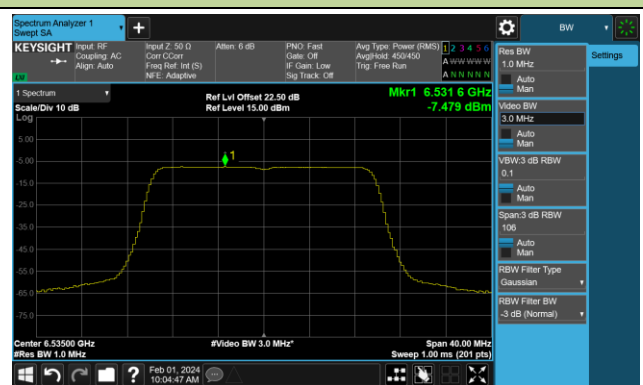

Channel 191 (6905MHz)

802.11ax-HE20 Power Spectral Density- Ant 1 (Nss = 1)

Channel 1 (5955MHz)

Channel 49 (6195MHz)

Channel 93 (6415MHz)

Channel 97 (6435MHz)

Channel 105 (6475MHz)

Channel 113 (6515MHz)

Channel 117 (6535MHz)

Channel 153 (6715MHz)

802.11ax-HE20 Power Spectral Density- Ant 1 (Nss = 1)

Channel 181 (6855MHz)

Channel 185 (6875MHz)

Channel 189 (6895MHz)

Channel 213 (7015MHz)

Channel 229 (7095MHz)