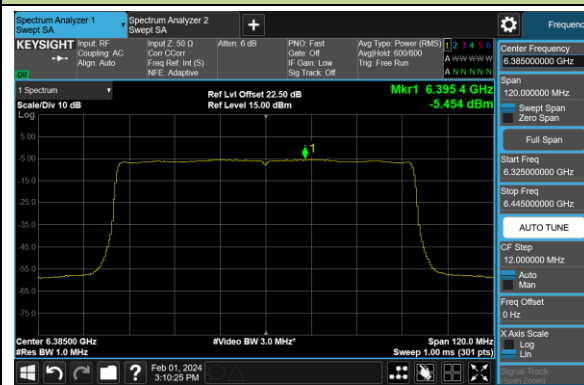

802.11ax-HE80 Power Spectral Density- Ant 0 (Nss = 1)

Channel 7 (5985MHz)

Channel 55 (6225MHz)

Channel 87 (6385MHz)

Channel 103 (6465MHz)

Channel 119 (6545MHz)

Channel 151 (6705MHz)

Channel 183 (6865MHz)

Channel 199 (6945MHz)

802.11ax-HE160 Power Spectral Density- Ant 0 (Nss = 1)

Channel 15 (6025MHz)

Channel 47 (6185MHz)

Channel 79 (6345MHz)

Channel 111 (6505MHz)

Channel 143 (6665MHz)

Channel 175 (6825MHz)