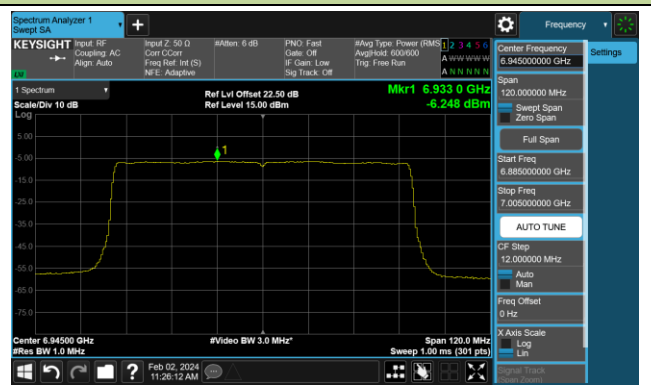

Channel 147 (6685MHz)

802.11be-EHT80 Power Spectral Density- Ant 0 (Nss = 1)

Channel 7 (5985MHz)

Channel 55 (6225MHz)

Channel 87 (6385MHz)

Channel 103 (6465MHz)

Channel 119 (6545MHz)

Channel 151 (6705MHz)

Channel 183 (6865MHz)

Channel 199 (6945MHz)

802.11be-EHT160 Power Spectral Density- Ant 0 (Nss = 1)

Channel 15 (6025MHz)

Channel 47 (6185MHz)

Channel 79 (6345MHz)

Channel 111 (6505MHz)

Channel 143 (6665MHz)