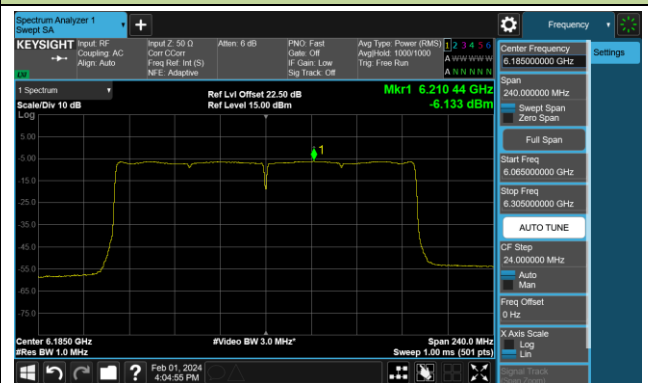

Channel 199 (6945MHz)

802.11ax-HE160 Power Spectral Density- Ant 0 (Nss = 1)

Channel 15 (6025MHz)

Channel 47 (6185MHz)

Channel 79 (6345MHz)

Channel 111 (6505MHz)

Channel 143 (6665MHz)

Channel 175 (6825MHz)

Channel 207 (6985MHz)

802.11be-EHT20 Power Spectral Density- Ant 0 (Nss = 1)

Channel 1 (5955MHz)

Channel 49 (6195MHz)

Channel 93 (6415MHz)

Channel 97 (6435MHz)

Channel 105 (6475MHz)

Channel 113 (6515MHz)