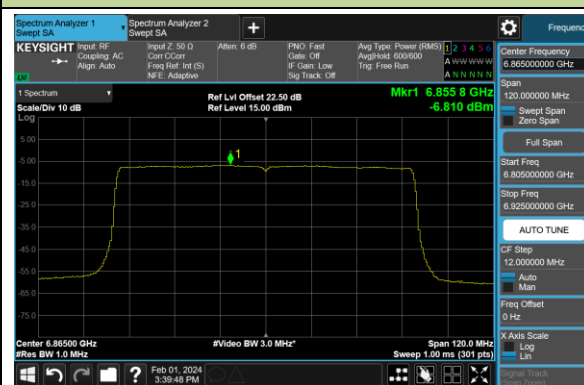

802.11ax-HE80 Power Spectral Density- Ant 0 (Nss = 1)

Channel 7 (5985MHz)

Channel 55 (6225MHz)

Channel 87 (6385MHz)

Channel 103 (6465MHz)

Channel 119 (6545MHz)

Channel 151 (6705MHz)

Channel 183 (6865MHz)

Channel 199 (6945MHz)

802.11ax-HE160 Power Spectral Density- Ant 0 (Nss = 1)

Channel 15 (6025MHz)

Channel 47 (6185MHz)

Channel 79 (6345MHz)

Channel 111 (6505MHz)

Channel 143 (6665MHz)

Channel 175 (6825MHz)