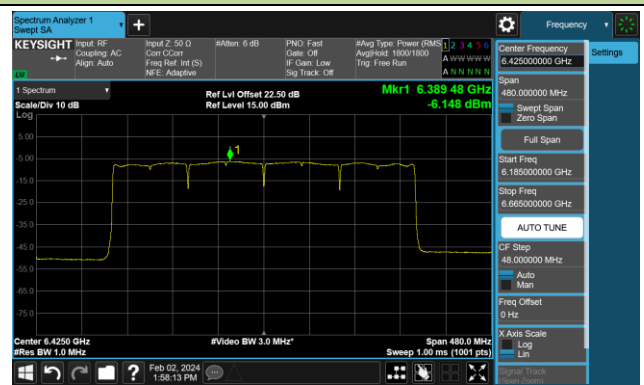

Channel 175 (6825MHz)

Channel 207 (6985MHz)

802.11be-EHT320 Power Spectral Density- Ant 0 (Nss = 1)

Channel 31 (6105MHz)

Channel 63 (6265MHz)

Channel 95 (6425MHz)

Channel 127 (6585MHz)

Channel 159 (6745MHz)

Channel 191 (6905MHz)

802.11ax-HE20 Power Spectral Density- Ant 1 (Nss = 1)

Channel 1 (5955MHz)

Channel 49 (6195MHz)

Channel 93 (6415MHz)

Channel 97 (6435MHz)

Channel 105 (6475MHz)

Channel 113 (6515MHz)