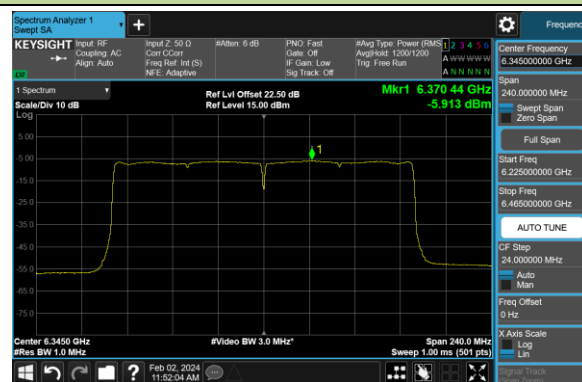

Channel 183 (6865MHz)

Channel 199 (6945MHz)

802.11be-EHT160 Power Spectral Density- Ant 0 (Nss = 1)

Channel 15 (6025MHz)

Channel 47 (6185MHz)

Channel 79 (6345MHz)

Channel 111 (6505MHz)

Channel 143 (6665MHz)

Channel 175 (6825MHz)

Channel 207 (6985MHz)

802.11be-EHT320 Power Spectral Density- Ant 0 (Nss = 1)

Channel 31 (6105MHz)

Channel 63 (6265MHz)

Channel 95 (6425MHz)

Channel 127 (6585MHz)

Channel 159 (6745MHz)