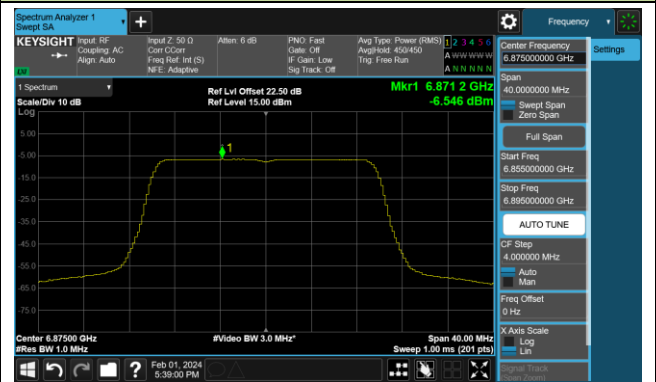

Channel 117 (6535MHz)

Channel 153 (6715MHz)

802.11be-EHT20 Power Spectral Density- Ant 0 (Nss = 1)

Channel 181 (6855MHz)

Channel 185 (6875MHz)

Channel 189 (6895MHz)

Channel 213 (7015MHz)

Channel 229 (7095MHz)