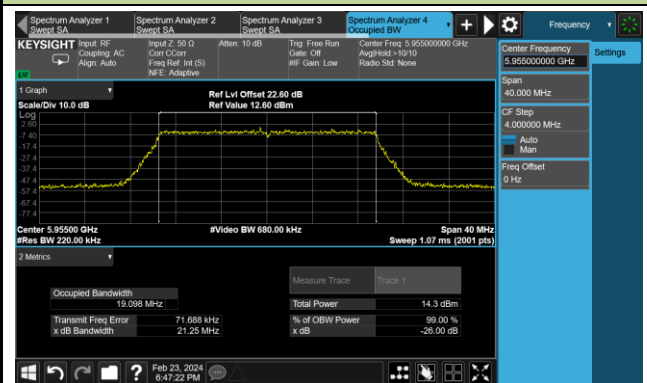

802.11be-EHT20 26dB Bandwidth - N_{ss} = 1

Channel 1 (5955MHz)

Channel 49 (6195MHz)

Channel 93 (6415MHz)

Channel 97 (6435MHz)

Channel 105 (6475MHz)

Channel 113 (6515MHz)

Channel 117 (6535MHz)

Channel 153 (6715MHz)

802.11be-EHT20 26dB Bandwidth - N_{ss} = 1

Channel 181 (6855MHz)

Channel 185 (6875MHz)

Channel 189 (6895MHz)

Channel 213 (7015MHz)

Channel 229 (7095MHz)

802.11be-EHT40 26dB Bandwidth - N_{ss} = 1