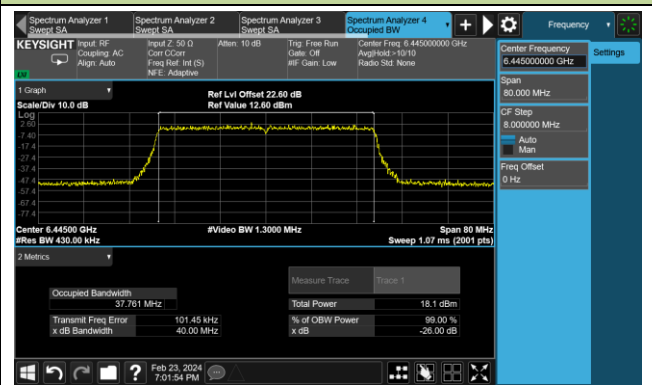

Channel 153 (6715MHz)

802.11be-EHT20 26dB Bandwidth - N_{ss} = 1

Channel 181 (6855MHz)

Channel 185 (6875MHz)

Channel 189 (6895MHz)

Channel 213 (7015MHz)

Channel 229 (7095MHz)

802.11be-EHT40 26dB Bandwidth - N_{ss} = 1

Channel 3 (5965MHz)

Channel 51 (6205MHz)

Channel 91 (6405MHz)

Channel 99 (6445MHz)

Channel 107 (6485MHz)

Channel 115 (6525MHz)

Channel 123 (6565MHz)

Channel 147 (6685MHz)

802.11be-EHT40 26dB Bandwidth - N_{ss} = 1

Channel 179 (6845MHz)

Channel 187 (6885MHz)

Channel 195 (6925MHz)

Channel 211 (7005MHz)

Channel 227 (7085MHz)

802.11be-EHT80 26dB Bandwidth - N_{ss} = 1

Channel 7 (5985MHz)