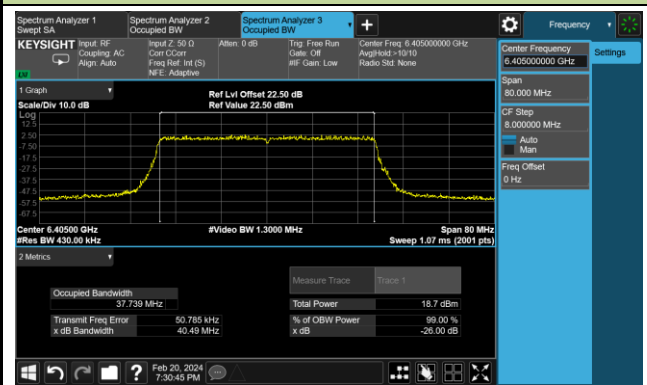

Channel 153 (6715MHz)

802.11ax-HE20 26dB Bandwidth - Nss = 4

Channel 181 (6855MHz)

Channel 185 (6875MHz)

Channel 189 (6895MHz)

Channel 213 (7015MHz)

Channel 229 (7095MHz)

802.11ax-HE40 26dB Bandwidth - Nss = 4

Channel 3 (5965MHz)

Channel 51 (6205MHz)

Channel 91 (6405MHz)

Channel 99 (6445MHz)

Channel 107 (6485MHz)

Channel 115 (6525MHz)

Channel 123 (6565MHz)

Channel 147 (6685MHz)