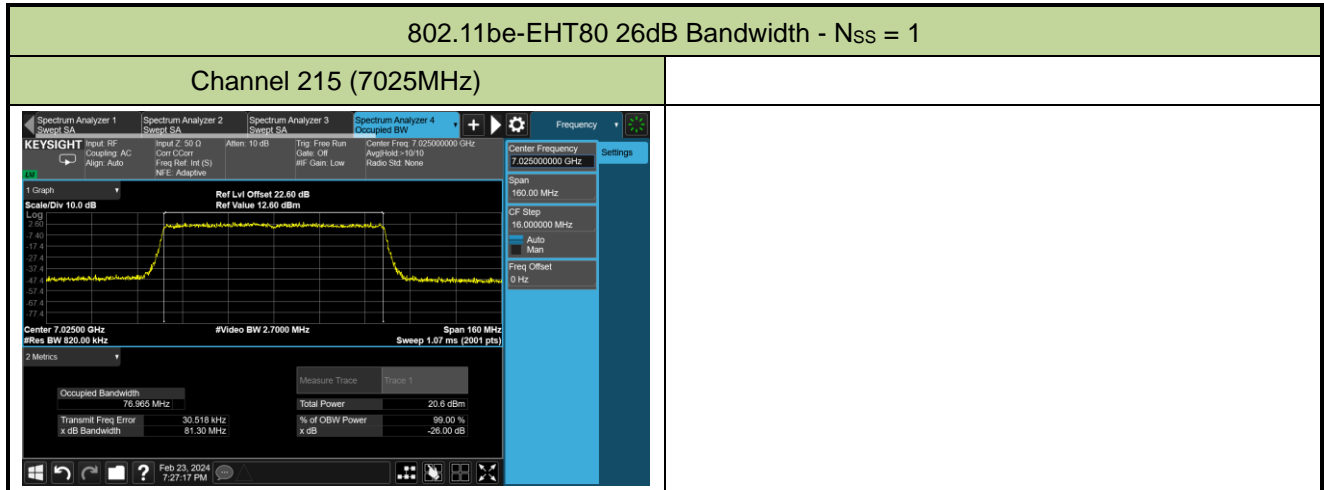

Channel 55 (6225MHz)

Channel 87 (6385MHz)

Channel 103 (6465MHz)

Channel 119 (6545MHz)

Channel 151 (6705MHz)

Channel 177 (6865MHz)

Channel 199 (6945MHz)

802.11be-EHT160 26dB Bandwidth - Nss = 1