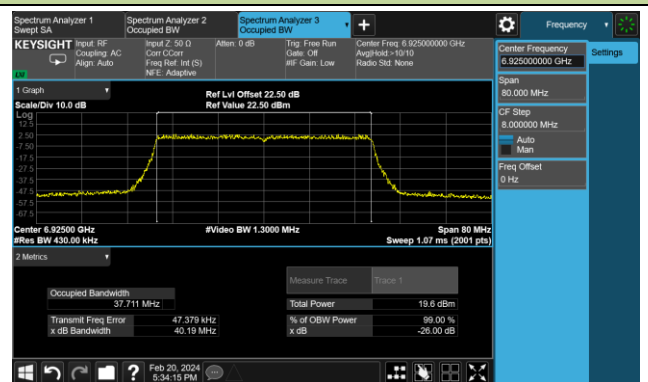

Channel 3 (5965MHz)

Channel 51 (6205MHz)

Channel 91 (6405MHz)

Channel 99 (6445MHz)

Channel 107 (6485MHz)

Channel 115 (6525MHz)

Channel 123 (6565MHz)

Channel 147 (6685MHz)

802.11ax-HE40 26dB Bandwidth - Nss = 4

Channel 179 (6845MHz)

Channel 187 (6885MHz)

Channel 195 (6925MHz)

Channel 211 (7005MHz)

Channel 227 (7085MHz)

802.11ax-HE80 26dB Bandwidth - Nss = 4

Channel 7 (5985MHz)

Channel 55 (6225MHz)

Channel 87 (6385MHz)

Channel 103 (6465MHz)

Channel 119 (6545MHz)

Channel 151 (6705MHz)

Channel 177 (6865MHz)

Channel 199 (6945MHz)