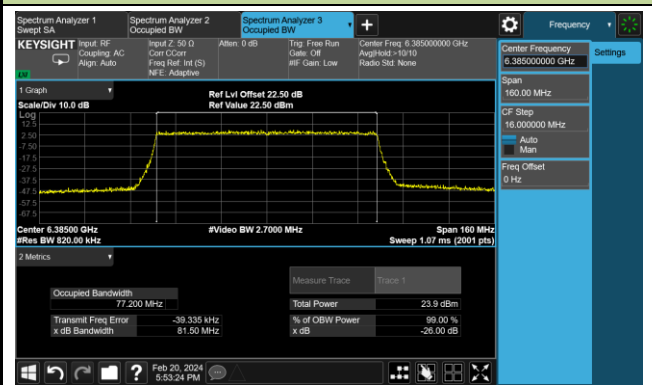

802.11ax-HE40 26dB Bandwidth - Nss = 4

Channel 179 (6845MHz)

Channel 187 (6885MHz)

Channel 195 (6925MHz)

Channel 211 (7005MHz)

Channel 227 (7085MHz)

802.11ax-HE80 26dB Bandwidth - Nss = 4

Channel 7 (5985MHz)

Channel 55 (6225MHz)

Channel 87 (6385MHz)

Channel 103 (6465MHz)

Channel 119 (6545MHz)

Channel 151 (6705MHz)

Channel 177 (6865MHz)

Channel 199 (6945MHz)