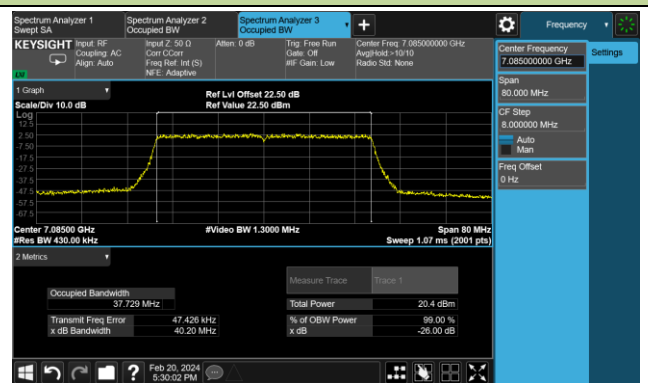

802.11ax-HE40 26dB Bandwidth - Nss = 4

Channel 179 (6845MHz)

Channel 187 (6885MHz)

Channel 195 (6925MHz)

Channel 211 (7005MHz)

Channel 227 (7085MHz)

802.11ax-HE80 26dB Bandwidth - Nss = 4

Channel 7 (5985MHz)

Channel 55 (6225MHz)

Channel 87 (6385MHz)

Channel 103 (6465MHz)

Channel 119 (6545MHz)

Channel 151 (6705MHz)

Channel 177 (6865MHz)

Channel 199 (6945MHz)