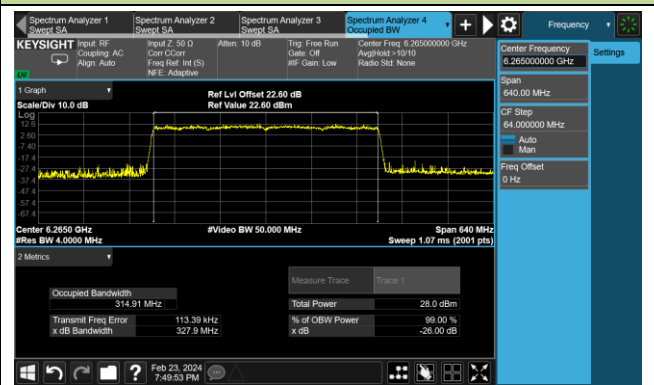

Channel 63 (6265MHz)