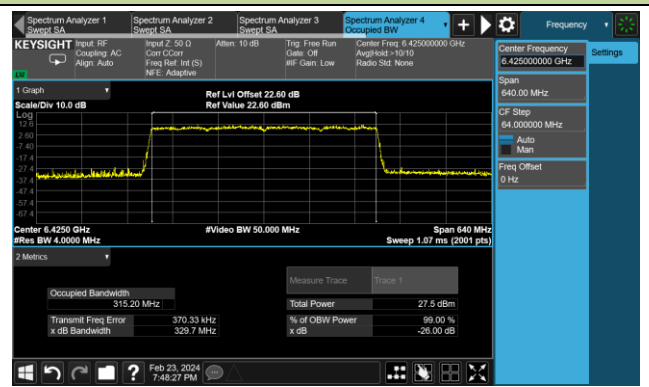

Channel 95 (6425MHz)