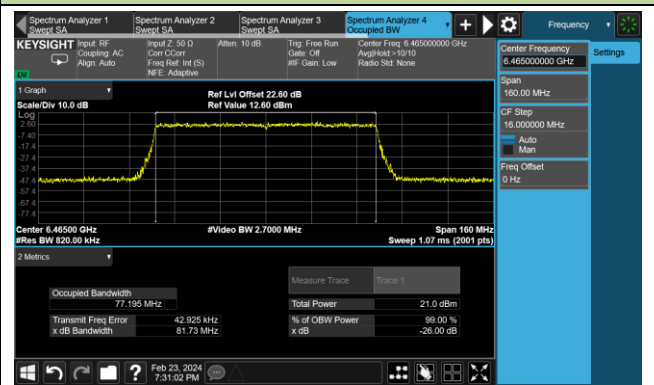

802.11be-EHT40 26dB Bandwidth - N_{ss} = 1

Channel 179 (6845MHz)

Channel 187 (6885MHz)

Channel 195 (6925MHz)

Channel 211 (7005MHz)

Channel 227 (7085MHz)

802.11be-EHT80 26dB Bandwidth - N_{ss} = 1

Channel 7 (5985MHz)

Channel 55 (6225MHz)

Channel 87 (6385MHz)

Channel 103 (6465MHz)

Channel 119 (6545MHz)

Channel 151 (6705MHz)

Channel 177 (6865MHz)

Channel 199 (6945MHz)

802.11be-EHT160 26dB Bandwidth - Nss = 1