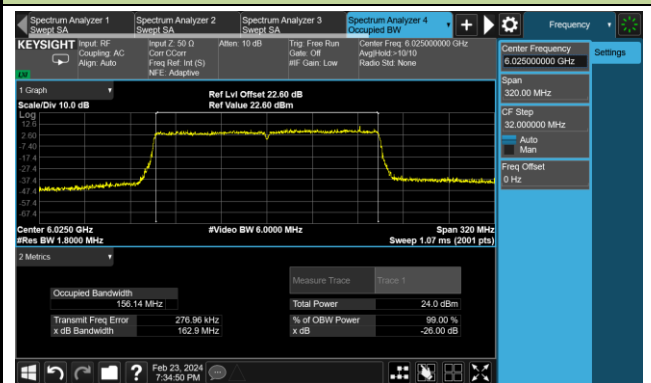

802.11be-EHT40 26dB Bandwidth - N_{ss} = 1

Channel 179 (6845MHz)

Channel 187 (6885MHz)

Channel 195 (6925MHz)

Channel 211 (7005MHz)

Channel 227 (7085MHz)

802.11be-EHT80 26dB Bandwidth - N_{ss} = 1

Channel 7 (5985MHz)

Channel 55 (6225MHz)

Channel 87 (6385MHz)

Channel 103 (6465MHz)

Channel 119 (6545MHz)

Channel 151 (6705MHz)

Channel 177 (6865MHz)

Channel 199 (6945MHz)

802.11be-EHT160 26dB Bandwidth - Nss = 1

Channel 15 (6025MHz)

Channel 47 (6185MHz)

Channel 79 (6345MHz)

Channel 111 (6505MHz)

Channel 143 (6665MHz)

Channel 175 (6825MHz)

Channel 207 (6985MHz)

802.11be-EHT320 26dB Bandwidth - Nss = 1