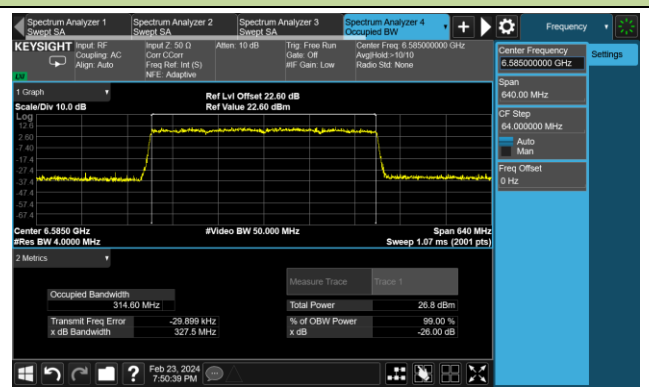

Channel 31 (6105MHz)

Channel 63 (6265MHz)

Channel 95 (6425MHz)

Channel 159 (6745MHz)

Channel 127 (6585MHz)

Channel 191 (6905MHz)

Test Site	WZ-SR4	Test Engineer	Jeff Yang
Test Date	2024-02-20	Test Mode	N _{ss} = 4