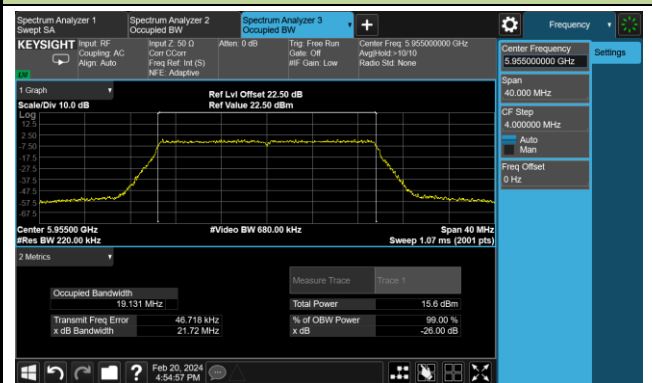

802.11ax-HE20 26dB Bandwidth - Nss = 4

Channel 1 (5955MHz)