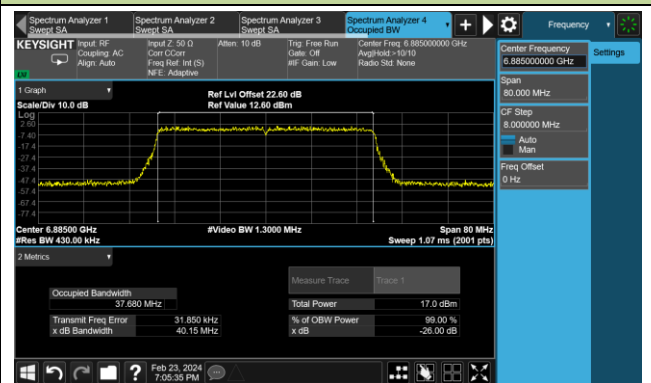

Channel 153 (6715MHz)

802.11be-EHT20 26dB Bandwidth - N_{ss} = 1

Channel 181 (6855MHz)

Channel 185 (6875MHz)

Channel 189 (6895MHz)

Channel 213 (7015MHz)

Channel 229 (7095MHz)

802.11be-EHT40 26dB Bandwidth - N_{ss} = 1

Channel 3 (5965MHz)

Channel 51 (6205MHz)

Channel 91 (6405MHz)

Channel 99 (6445MHz)

Channel 107 (6485MHz)

Channel 115 (6525MHz)

Channel 123 (6565MHz)

Channel 147 (6685MHz)

802.11be-EHT40 26dB Bandwidth - N_{ss} = 1

Channel 179 (6845MHz)

Channel 187 (6885MHz)

Channel 195 (6925MHz)

Channel 211 (7005MHz)

Channel 227 (7085MHz)

802.11be-EHT80 26dB Bandwidth - N_{ss} = 1

Channel 7 (5985MHz)