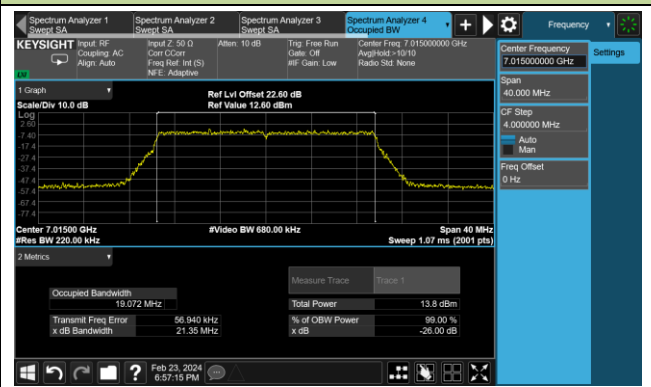

802.11be-EHT20 26dB Bandwidth - N_{ss} = 1

Channel 1 (5955MHz)

Channel 49 (6195MHz)

Channel 93 (6415MHz)

Channel 97 (6435MHz)

Channel 105 (6475MHz)

Channel 113 (6515MHz)

Channel 117 (6535MHz)

Channel 153 (6715MHz)

802.11be-EHT20 26dB Bandwidth - N_{ss} = 1

Channel 181 (6855MHz)

Channel 185 (6875MHz)

Channel 189 (6895MHz)

Channel 213 (7015MHz)

Channel 229 (7095MHz)

802.11be-EHT40 26dB Bandwidth - N_{ss} = 1

Channel 3 (5965MHz)

Channel 51 (6205MHz)

Channel 91 (6405MHz)

Channel 99 (6445MHz)

Channel 107 (6485MHz)

Channel 115 (6525MHz)

Channel 123 (6565MHz)

Channel 147 (6685MHz)