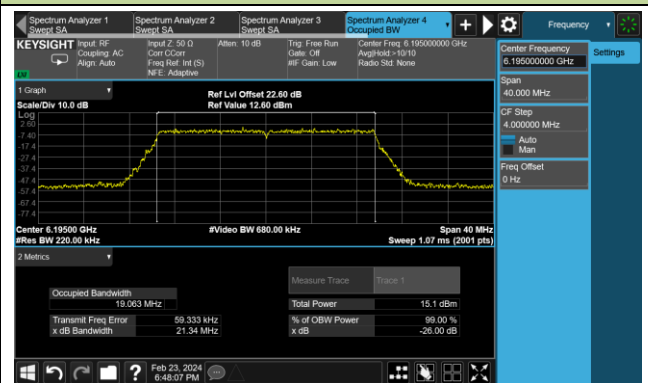

802.11be-EHT20 26dB Bandwidth - N_{ss} = 1

Channel 1 (5955MHz)

Channel 49 (6195MHz)

Channel 93 (6415MHz)

Channel 97 (6435MHz)

Channel 105 (6475MHz)

Channel 113 (6515MHz)

Channel 117 (6535MHz)

Channel 153 (6715MHz)

802.11be-EHT20 26dB Bandwidth - N_{ss} = 1

Channel 181 (6855MHz)

Channel 185 (6875MHz)

Channel 189 (6895MHz)

Channel 213 (7015MHz)

Channel 229 (7095MHz)

802.11be-EHT40 26dB Bandwidth - N_{ss} = 1