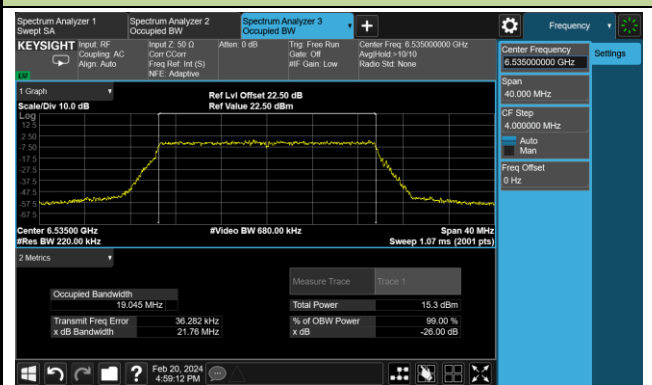

Note:

For channels with a nominal bandwidth less than 320 MHz compliance is demonstrated by way of the 26 dB EBW.

For channels with a nominal bandwidth of 320 MHz compliance is demonstrated by way of the 99% BW.

802.11ax-HE20 26dB Bandwidth - Nss = 4

Channel 1 (5955MHz)

Channel 49 (6195MHz)

Channel 93 (6415MHz)

Channel 97 (6435MHz)

Channel 105 (6475MHz)

Channel 113 (6515MHz)

Channel 117 (6535MHz)