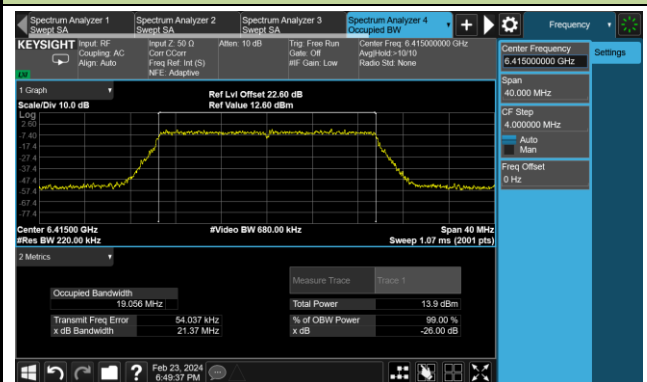

802.11be-EHT20 26dB Bandwidth - N_{ss} = 1

Channel 1 (5955MHz)

Channel 49 (6195MHz)

Channel 93 (6415MHz)

Channel 97 (6435MHz)

Channel 105 (6475MHz)

Channel 113 (6515MHz)

Channel 117 (6535MHz)

Channel 153 (6715MHz)

802.11be-EHT20 26dB Bandwidth - N_{ss} = 1

Channel 181 (6855MHz)

Channel 185 (6875MHz)

Channel 189 (6895MHz)

Channel 213 (7015MHz)

Channel 229 (7095MHz)

802.11be-EHT40 26dB Bandwidth - N_{ss} = 1