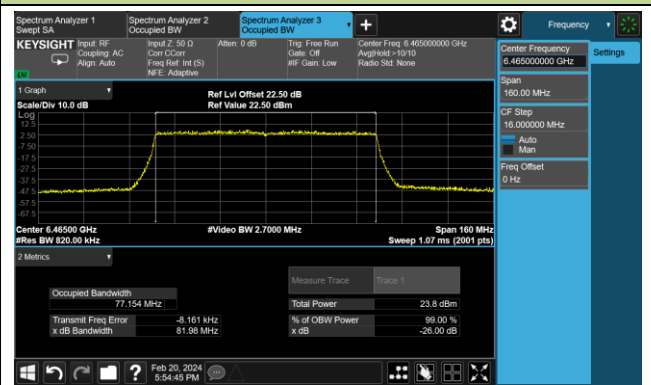

Channel 103 (6465MHz)