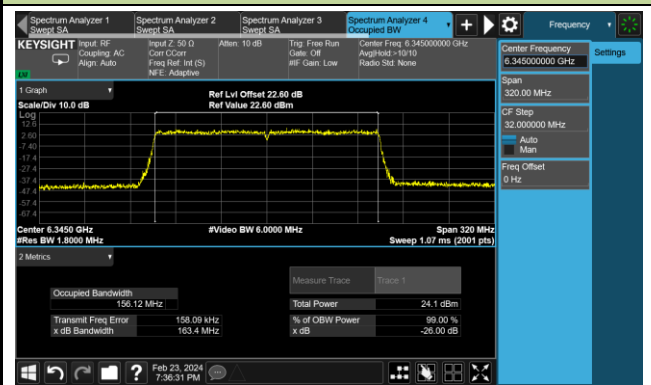

802.11be-EHT40 26dB Bandwidth - N_{ss} = 1

Channel 179 (6845MHz)

Channel 187 (6885MHz)

Channel 195 (6925MHz)

Channel 211 (7005MHz)

Channel 227 (7085MHz)

802.11be-EHT80 26dB Bandwidth - N_{ss} = 1

Channel 7 (5985MHz)

Channel 55 (6225MHz)

Channel 87 (6385MHz)

Channel 103 (6465MHz)

Channel 119 (6545MHz)

Channel 151 (6705MHz)

Channel 177 (6865MHz)

Channel 199 (6945MHz)

802.11be-EHT160 26dB Bandwidth - Nss = 1

Channel 15 (6025MHz)

Channel 47 (6185MHz)

Channel 79 (6345MHz)

Channel 111 (6505MHz)

Channel 143 (6665MHz)

Channel 175 (6825MHz)

Channel 207 (6985MHz)

802.11be-EHT320 26dB Bandwidth - Nss = 1