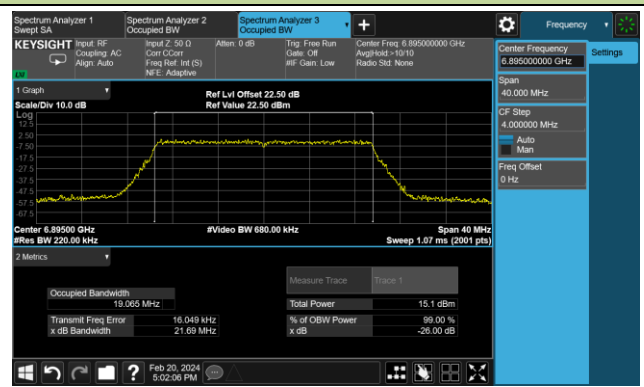

Channel 153 (6715MHz)

802.11ax-HE20 26dB Bandwidth - Nss = 4

Channel 181 (6855MHz)

Channel 185 (6875MHz)

Channel 189 (6895MHz)

Channel 213 (7015MHz)

Channel 229 (7095MHz)

802.11ax-HE40 26dB Bandwidth - Nss = 4