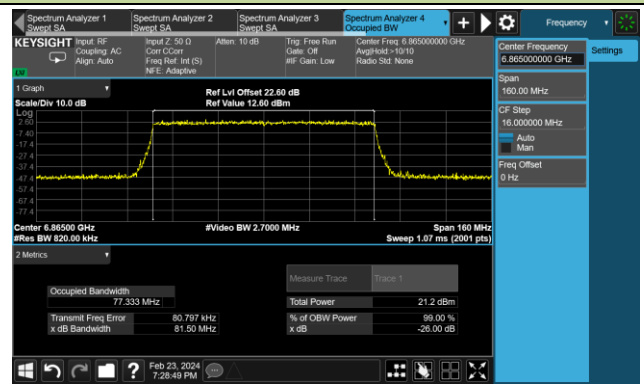

Channel 55 (6225MHz)

Channel 87 (6385MHz)

Channel 103 (6465MHz)

Channel 119 (6545MHz)

Channel 151 (6705MHz)

Channel 177 (6865MHz)

Channel 199 (6945MHz)

802.11be-EHT160 26dB Bandwidth - Nss = 1