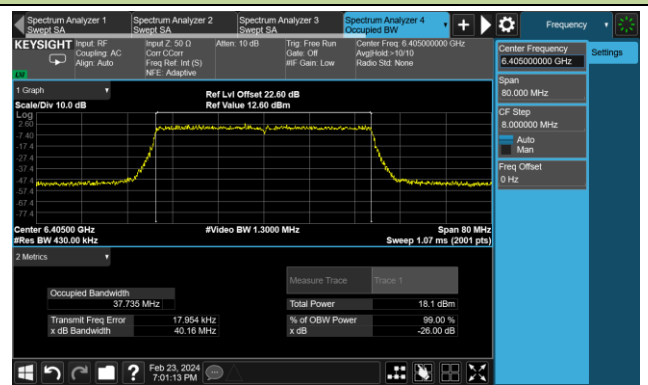

Channel 91 (6405MHz)