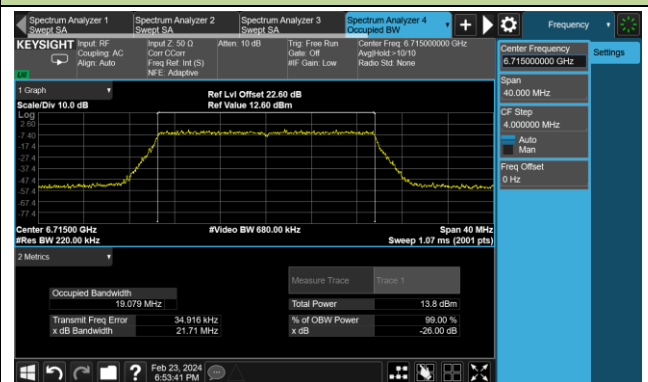

802.11be-EHT20 26dB Bandwidth - N_{ss} = 1

Channel 1 (5955MHz)

Channel 49 (6195MHz)

Channel 93 (6415MHz)

Channel 97 (6435MHz)

Channel 105 (6475MHz)

Channel 113 (6515MHz)

Channel 117 (6535MHz)

Channel 153 (6715MHz)

802.11be-EHT20 26dB Bandwidth - N_{ss} = 1

Channel 181 (6855MHz)

Channel 185 (6875MHz)

Channel 189 (6895MHz)

Channel 213 (7015MHz)

Channel 229 (7095MHz)

802.11be-EHT40 26dB Bandwidth - N_{ss} = 1