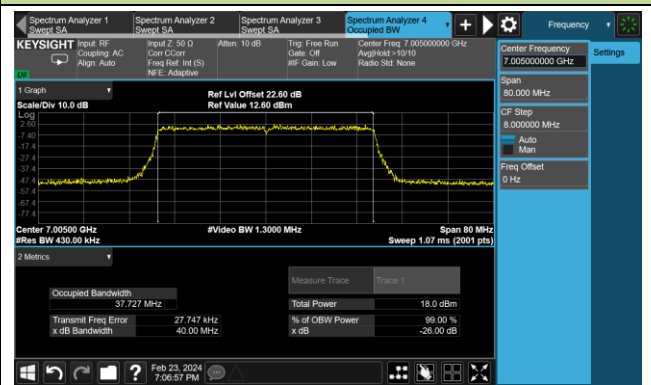

802.11be-EHT40 26dB Bandwidth - N_{ss} = 1

Channel 179 (6845MHz)

Channel 187 (6885MHz)

Channel 195 (6925MHz)

Channel 211 (7005MHz)

Channel 227 (7085MHz)

802.11be-EHT80 26dB Bandwidth - N_{ss} = 1

Channel 7 (5985MHz)

Channel 55 (6225MHz)

Channel 87 (6385MHz)

Channel 103 (6465MHz)

Channel 119 (6545MHz)

Channel 151 (6705MHz)

Channel 177 (6865MHz)

Channel 199 (6945MHz)

802.11be-EHT160 26dB Bandwidth - Nss = 1