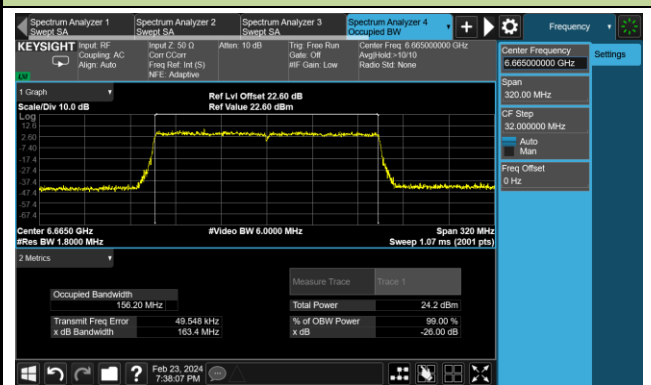

Channel 15 (6025MHz)

Channel 47 (6185MHz)

Channel 79 (6345MHz)

Channel 111 (6505MHz)

Channel 143 (6665MHz)

Channel 175 (6825MHz)

Channel 207 (6985MHz)

802.11be-EHT320 26dB Bandwidth - Nss = 1