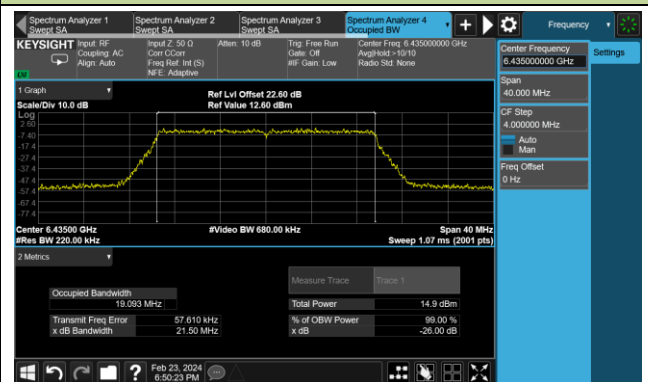

802.11be-EHT20 26dB Bandwidth - N_{ss} = 1

Channel 1 (5955MHz)

Channel 49 (6195MHz)

Channel 93 (6415MHz)

Channel 97 (6435MHz)

Channel 105 (6475MHz)

Channel 113 (6515MHz)

Channel 117 (6535MHz)

Channel 153 (6715MHz)

802.11be-EHT20 26dB Bandwidth - N_{ss} = 1

Channel 181 (6855MHz)

Channel 185 (6875MHz)

Channel 189 (6895MHz)

Channel 213 (7015MHz)

Channel 229 (7095MHz)

802.11be-EHT40 26dB Bandwidth - N_{ss} = 1