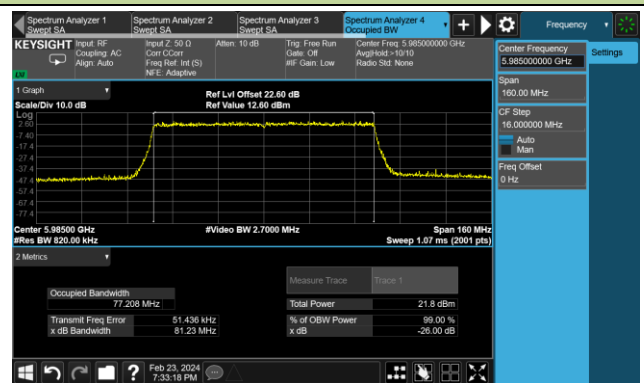

802.11be-EHT40 26dB Bandwidth - N_{ss} = 1

Channel 179 (6845MHz)

Channel 187 (6885MHz)

Channel 195 (6925MHz)

Channel 211 (7005MHz)

Channel 227 (7085MHz)

802.11be-EHT80 26dB Bandwidth - N_{ss} = 1

Channel 7 (5985MHz)

Channel 55 (6225MHz)

Channel 87 (6385MHz)

Channel 103 (6465MHz)

Channel 119 (6545MHz)

Channel 151 (6705MHz)

Channel 177 (6865MHz)

Channel 199 (6945MHz)

802.11be-EHT160 26dB Bandwidth - Nss = 1