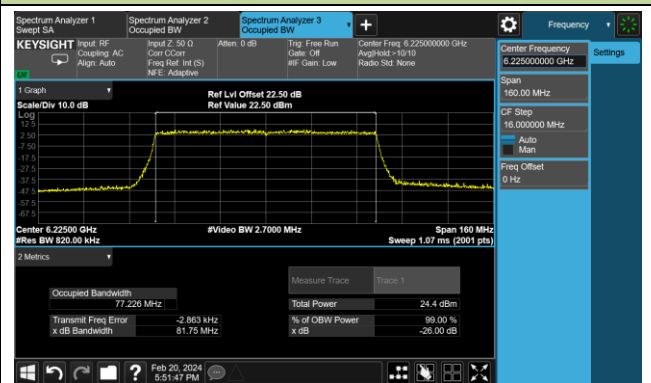

Channel 55 (6225MHz)