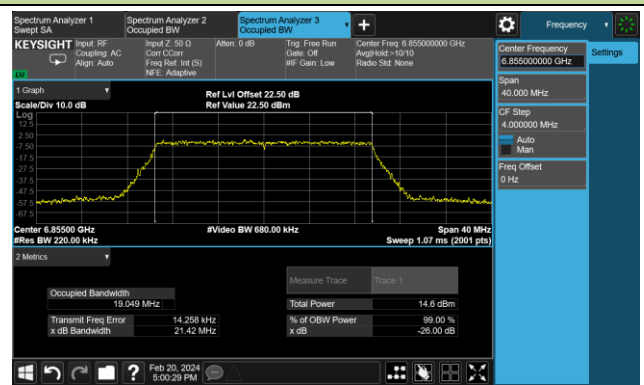

802.11ax-HE20 26dB Bandwidth - Nss = 4

Channel 181 (6855MHz)