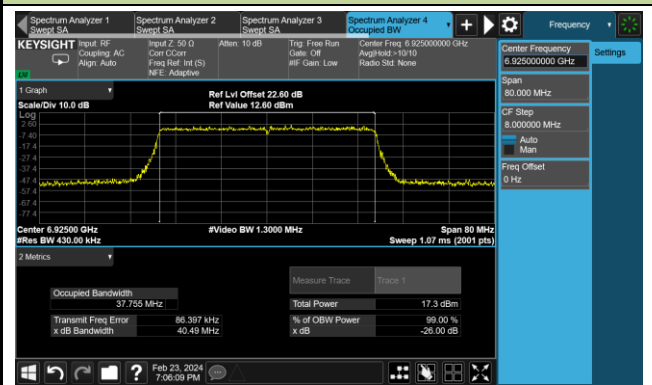

802.11be-EHT40 26dB Bandwidth - N_{ss} = 1

Channel 179 (6845MHz)

Channel 187 (6885MHz)

Channel 195 (6925MHz)

Channel 211 (7005MHz)

Channel 227 (7085MHz)

802.11be-EHT80 26dB Bandwidth - N_{ss} = 1

Channel 7 (5985MHz)

Channel 55 (6225MHz)

Channel 87 (6385MHz)

Channel 103 (6465MHz)

Channel 119 (6545MHz)

Channel 151 (6705MHz)

Channel 177 (6865MHz)

Channel 199 (6945MHz)

802.11be-EHT160 26dB Bandwidth - Nss = 1