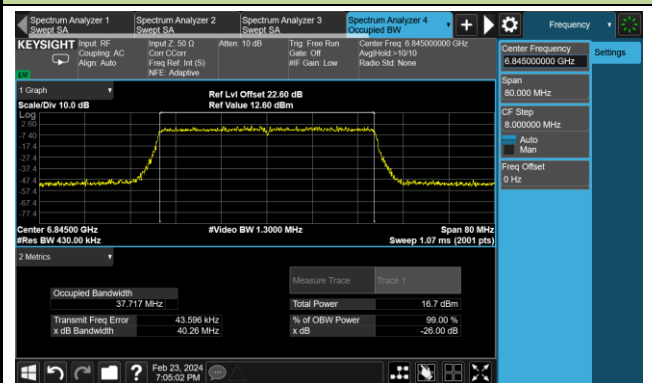

Channel 153 (6715MHz)

802.11be-EHT20 26dB Bandwidth - N_{ss} = 1

Channel 181 (6855MHz)

Channel 185 (6875MHz)

Channel 189 (6895MHz)

Channel 213 (7015MHz)

Channel 229 (7095MHz)

802.11be-EHT40 26dB Bandwidth - N_{ss} = 1

Channel 3 (5965MHz)

Channel 51 (6205MHz)

Channel 91 (6405MHz)

Channel 99 (6445MHz)

Channel 107 (6485MHz)

Channel 115 (6525MHz)

Channel 123 (6565MHz)

Channel 147 (6685MHz)

802.11be-EHT40 26dB Bandwidth - N_{ss} = 1

Channel 179 (6845MHz)

Channel 187 (6885MHz)

Channel 195 (6925MHz)

Channel 211 (7005MHz)

Channel 227 (7085MHz)

802.11be-EHT80 26dB Bandwidth - N_{ss} = 1

Channel 7 (5985MHz)