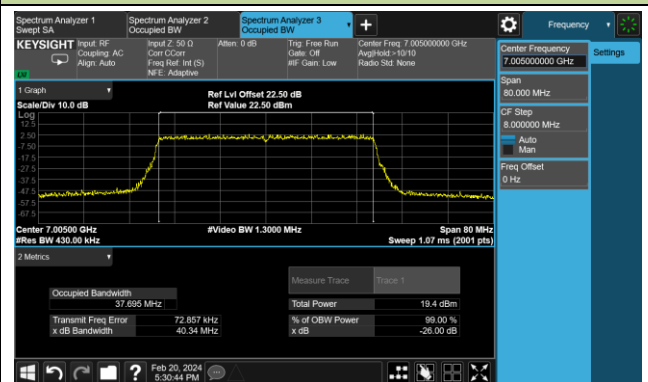

Channel 3 (5965MHz)

Channel 51 (6205MHz)

Channel 91 (6405MHz)

Channel 99 (6445MHz)

Channel 107 (6485MHz)

Channel 115 (6525MHz)

Channel 123 (6565MHz)

Channel 147 (6685MHz)

802.11ax-HE40 26dB Bandwidth - Nss = 4

Channel 179 (6845MHz)

Channel 187 (6885MHz)

Channel 195 (6925MHz)

Channel 211 (7005MHz)

Channel 227 (7085MHz)

802.11ax-HE80 26dB Bandwidth - Nss = 4

Channel 7 (5985MHz)

Channel 55 (6225MHz)

Channel 87 (6385MHz)

Channel 103 (6465MHz)

Channel 119 (6545MHz)

Channel 151 (6705MHz)

Channel 177 (6865MHz)

Channel 199 (6945MHz)