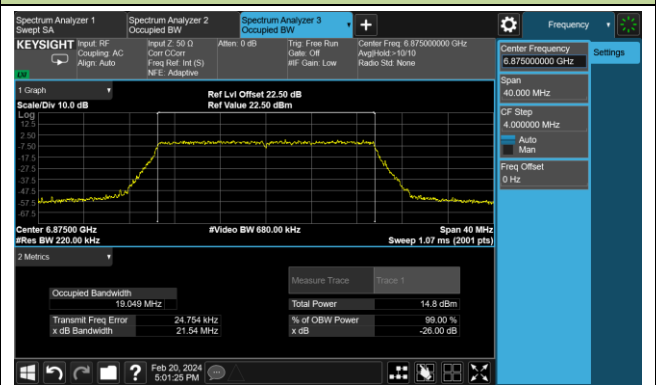

Channel 153 (6715MHz)

802.11ax-HE20 26dB Bandwidth - Nss = 4

Channel 181 (6855MHz)

Channel 185 (6875MHz)

Channel 189 (6895MHz)

Channel 213 (7015MHz)

Channel 229 (7095MHz)

802.11ax-HE40 26dB Bandwidth - Nss = 4