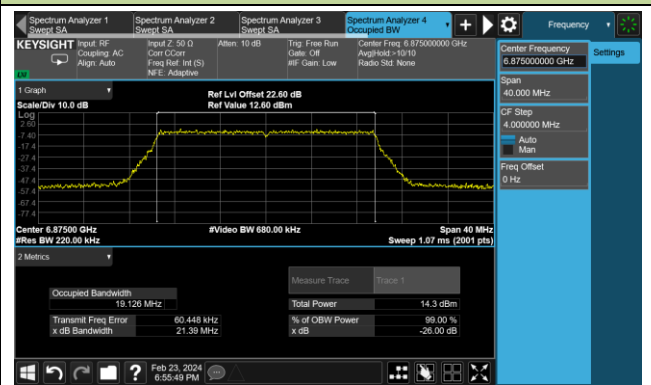

802.11be-EHT20 26dB Bandwidth - N_{ss} = 1

Channel 1 (5955MHz)

Channel 49 (6195MHz)

Channel 93 (6415MHz)

Channel 97 (6435MHz)

Channel 105 (6475MHz)

Channel 113 (6515MHz)

Channel 117 (6535MHz)

Channel 153 (6715MHz)

802.11be-EHT20 26dB Bandwidth - N_{ss} = 1

Channel 181 (6855MHz)

Channel 185 (6875MHz)

Channel 189 (6895MHz)

Channel 213 (7015MHz)

Channel 229 (7095MHz)

802.11be-EHT40 26dB Bandwidth - N_{ss} = 1

Channel 3 (5965MHz)

Channel 51 (6205MHz)

Channel 91 (6405MHz)

Channel 99 (6445MHz)

Channel 107 (6485MHz)

Channel 115 (6525MHz)

Channel 123 (6565MHz)

Channel 147 (6685MHz)