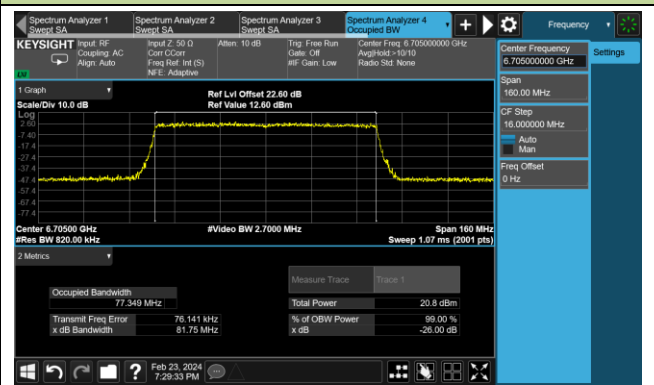

802.11be-EHT40 26dB Bandwidth - N_{ss} = 1

Channel 179 (6845MHz)

Channel 187 (6885MHz)

Channel 195 (6925MHz)

Channel 211 (7005MHz)

Channel 227 (7085MHz)

802.11be-EHT80 26dB Bandwidth - N_{ss} = 1

Channel 7 (5985MHz)

Channel 55 (6225MHz)

Channel 87 (6385MHz)

Channel 103 (6465MHz)

Channel 119 (6545MHz)

Channel 151 (6705MHz)

Channel 177 (6865MHz)

Channel 199 (6945MHz)

802.11be-EHT160 26dB Bandwidth - Nss = 1

Channel 15 (6025MHz)

Channel 47 (6185MHz)

Channel 79 (6345MHz)

Channel 111 (6505MHz)

Channel 143 (6665MHz)

Channel 175 (6825MHz)

Channel 207 (6985MHz)

802.11be-EHT320 26dB Bandwidth - Nss = 1