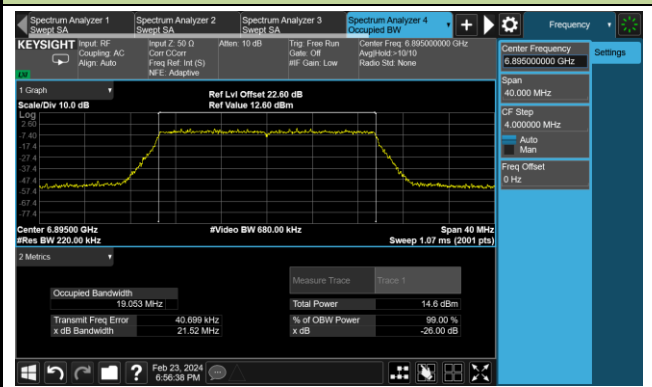

Channel 153 (6715MHz)

802.11be-EHT20 26dB Bandwidth - N_{ss} = 1

Channel 181 (6855MHz)

Channel 185 (6875MHz)

Channel 189 (6895MHz)

Channel 213 (7015MHz)

Channel 229 (7095MHz)

802.11be-EHT40 26dB Bandwidth - N_{ss} = 1