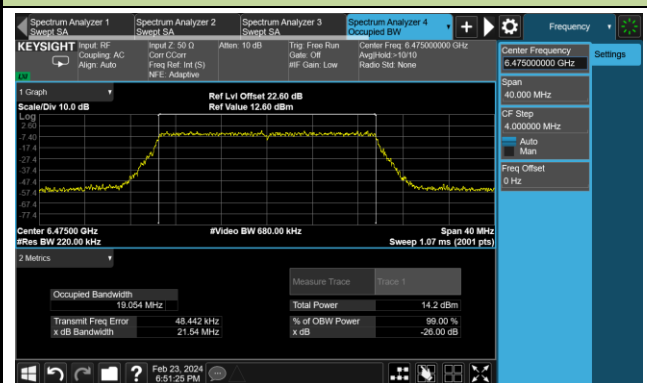

802.11be-EHT20 26dB Bandwidth - N_{ss} = 1

Channel 1 (5955MHz)

Channel 49 (6195MHz)

Channel 93 (6415MHz)

Channel 97 (6435MHz)

Channel 105 (6475MHz)

Channel 113 (6515MHz)

Channel 117 (6535MHz)

Channel 153 (6715MHz)

802.11be-EHT20 26dB Bandwidth - N_{ss} = 1

Channel 181 (6855MHz)

Channel 185 (6875MHz)

Channel 189 (6895MHz)

Channel 213 (7015MHz)

Channel 229 (7095MHz)

802.11be-EHT40 26dB Bandwidth - N_{ss} = 1