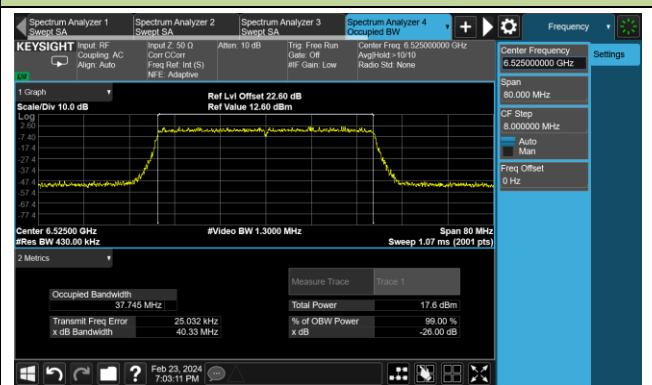

Channel 153 (6715MHz)

802.11be-EHT20 26dB Bandwidth - N_{ss} = 1

Channel 181 (6855MHz)

Channel 185 (6875MHz)

Channel 189 (6895MHz)

Channel 213 (7015MHz)

Channel 229 (7095MHz)

802.11be-EHT40 26dB Bandwidth - N_{ss} = 1

Channel 3 (5965MHz)

Channel 51 (6205MHz)

Channel 91 (6405MHz)

Channel 99 (6445MHz)

Channel 107 (6485MHz)

Channel 115 (6525MHz)

Channel 123 (6565MHz)

Channel 147 (6685MHz)

802.11be-EHT40 26dB Bandwidth - N_{ss} = 1

Channel 179 (6845MHz)

Channel 187 (6885MHz)

Channel 195 (6925MHz)

Channel 211 (7005MHz)

Channel 227 (7085MHz)

802.11be-EHT80 26dB Bandwidth - N_{ss} = 1

Channel 7 (5985MHz)