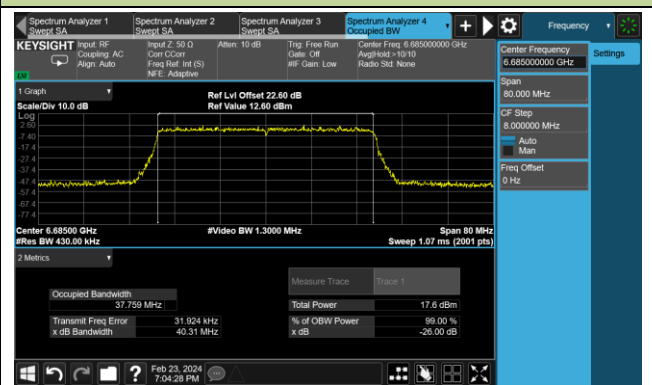

Channel 153 (6715MHz)

802.11be-EHT20 26dB Bandwidth - N_{ss} = 1

Channel 181 (6855MHz)

Channel 185 (6875MHz)

Channel 189 (6895MHz)

Channel 213 (7015MHz)

Channel 229 (7095MHz)

802.11be-EHT40 26dB Bandwidth - N_{ss} = 1

Channel 3 (5965MHz)

Channel 51 (6205MHz)

Channel 91 (6405MHz)

Channel 99 (6445MHz)

Channel 107 (6485MHz)

Channel 115 (6525MHz)

Channel 123 (6565MHz)

Channel 147 (6685MHz)

802.11be-EHT40 26dB Bandwidth - N_{ss} = 1

Channel 179 (6845MHz)

Channel 187 (6885MHz)

Channel 195 (6925MHz)

Channel 211 (7005MHz)

Channel 227 (7085MHz)

802.11be-EHT80 26dB Bandwidth - N_{ss} = 1

Channel 7 (5985MHz)