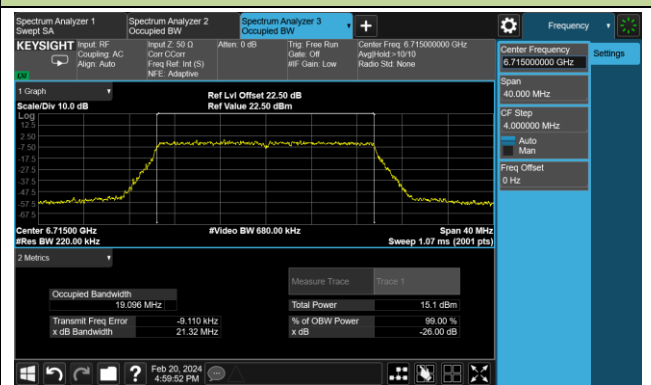

Channel 153 (6715MHz)