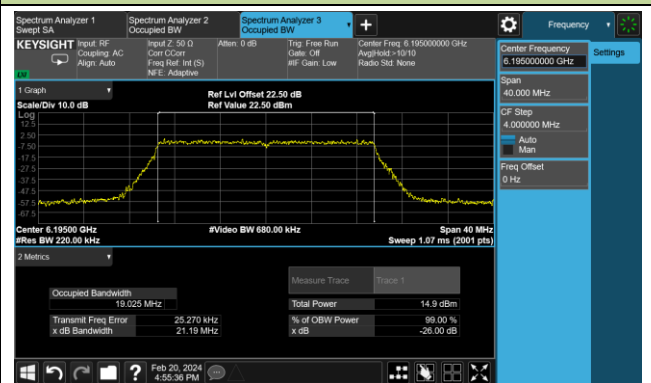

Channel 49 (6195MHz)