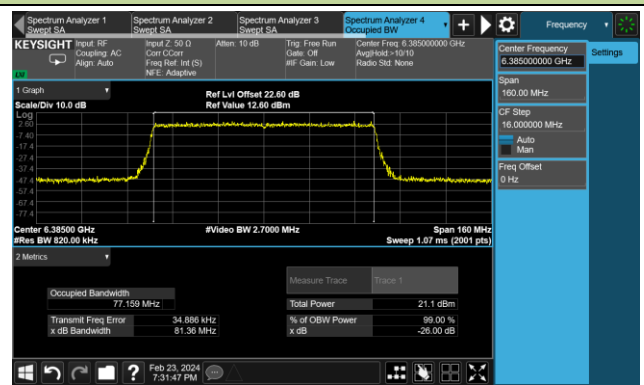

802.11be-EHT40 26dB Bandwidth - N_{ss} = 1

Channel 179 (6845MHz)

Channel 187 (6885MHz)

Channel 195 (6925MHz)

Channel 211 (7005MHz)

Channel 227 (7085MHz)

802.11be-EHT80 26dB Bandwidth - N_{ss} = 1

Channel 7 (5985MHz)

Channel 55 (6225MHz)

Channel 87 (6385MHz)

Channel 103 (6465MHz)

Channel 119 (6545MHz)

Channel 151 (6705MHz)

Channel 177 (6865MHz)

Channel 199 (6945MHz)

802.11be-EHT160 26dB Bandwidth - Nss = 1