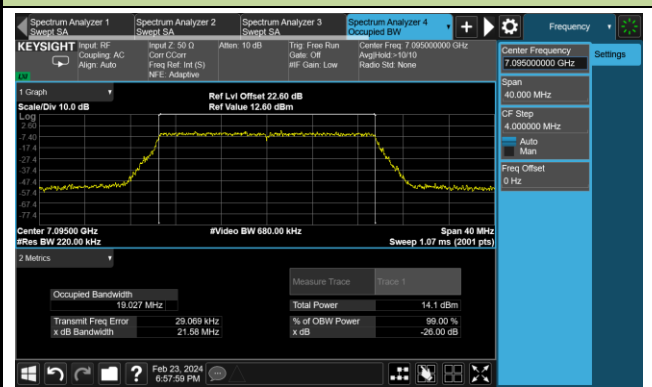

802.11be-EHT20 26dB Bandwidth - N_{ss} = 1

Channel 1 (5955MHz)

Channel 49 (6195MHz)

Channel 93 (6415MHz)

Channel 97 (6435MHz)

Channel 105 (6475MHz)

Channel 113 (6515MHz)

Channel 117 (6535MHz)

Channel 153 (6715MHz)

802.11be-EHT20 26dB Bandwidth - N_{ss} = 1

Channel 181 (6855MHz)

Channel 185 (6875MHz)

Channel 189 (6895MHz)

Channel 213 (7015MHz)

Channel 229 (7095MHz)

802.11be-EHT40 26dB Bandwidth - N_{ss} = 1

Channel 3 (5965MHz)

Channel 51 (6205MHz)

Channel 91 (6405MHz)

Channel 99 (6445MHz)

Channel 107 (6485MHz)

Channel 115 (6525MHz)

Channel 123 (6565MHz)

Channel 147 (6685MHz)