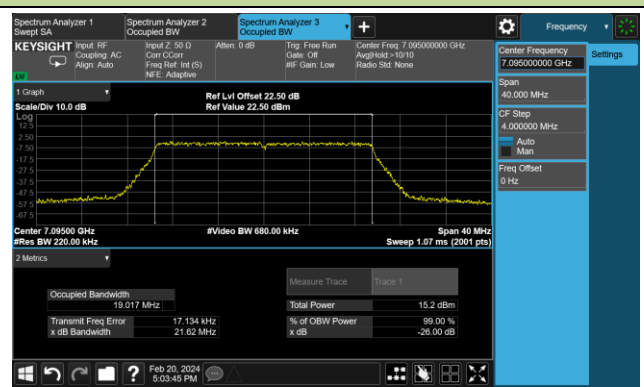

Channel 153 (6715MHz)

802.11ax-HE20 26dB Bandwidth - Nss = 4

Channel 181 (6855MHz)

Channel 185 (6875MHz)

Channel 189 (6895MHz)

Channel 213 (7015MHz)

Channel 229 (7095MHz)

802.11ax-HE40 26dB Bandwidth - Nss = 4