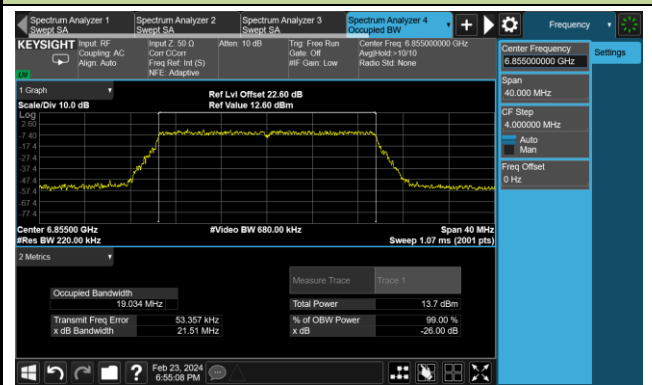

802.11be-EHT20 26dB Bandwidth - N_{ss} = 1

Channel 1 (5955MHz)

Channel 49 (6195MHz)

Channel 93 (6415MHz)

Channel 97 (6435MHz)

Channel 105 (6475MHz)

Channel 113 (6515MHz)

Channel 117 (6535MHz)

Channel 153 (6715MHz)

802.11be-EHT20 26dB Bandwidth - N_{ss} = 1

Channel 181 (6855MHz)

Channel 185 (6875MHz)

Channel 189 (6895MHz)

Channel 213 (7015MHz)

Channel 229 (7095MHz)

802.11be-EHT40 26dB Bandwidth - N_{ss} = 1