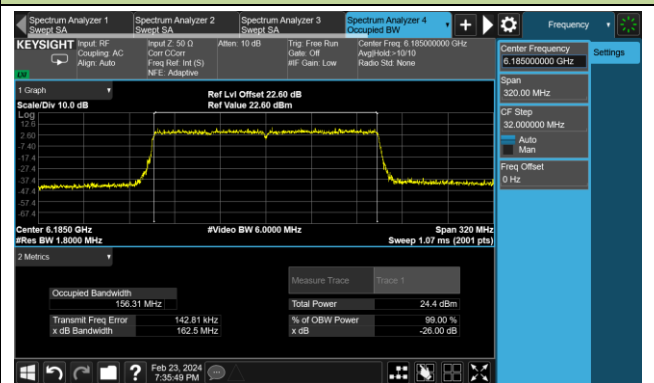

802.11be-EHT40 26dB Bandwidth - N_{ss} = 1

Channel 179 (6845MHz)

Channel 187 (6885MHz)

Channel 195 (6925MHz)

Channel 211 (7005MHz)

Channel 227 (7085MHz)

802.11be-EHT80 26dB Bandwidth - N_{ss} = 1

Channel 7 (5985MHz)

Channel 55 (6225MHz)

Channel 87 (6385MHz)

Channel 103 (6465MHz)

Channel 119 (6545MHz)

Channel 151 (6705MHz)

Channel 177 (6865MHz)

Channel 199 (6945MHz)

802.11be-EHT160 26dB Bandwidth - Nss = 1

Channel 15 (6025MHz)

Channel 47 (6185MHz)

Channel 79 (6345MHz)

Channel 111 (6505MHz)

Channel 143 (6665MHz)

Channel 175 (6825MHz)

Channel 207 (6985MHz)

802.11be-EHT320 26dB Bandwidth - Nss = 1