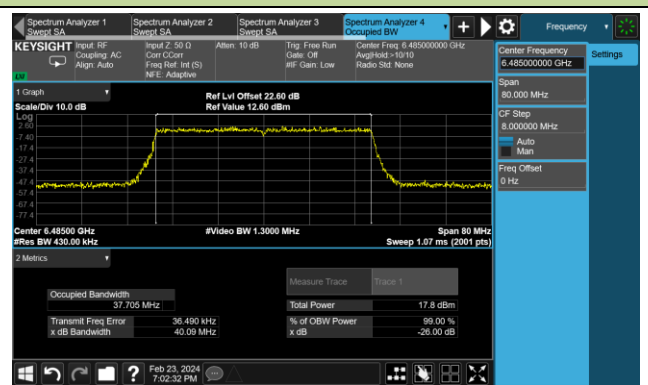

Channel 153 (6715MHz)

802.11be-EHT20 26dB Bandwidth - N_{ss} = 1

Channel 181 (6855MHz)

Channel 185 (6875MHz)

Channel 189 (6895MHz)

Channel 213 (7015MHz)

Channel 229 (7095MHz)

802.11be-EHT40 26dB Bandwidth - N_{ss} = 1

Channel 3 (5965MHz)

Channel 51 (6205MHz)

Channel 91 (6405MHz)

Channel 99 (6445MHz)

Channel 107 (6485MHz)

Channel 115 (6525MHz)

Channel 123 (6565MHz)

Channel 147 (6685MHz)

802.11be-EHT40 26dB Bandwidth - N_{ss} = 1

Channel 179 (6845MHz)

Channel 187 (6885MHz)

Channel 195 (6925MHz)

Channel 211 (7005MHz)

Channel 227 (7085MHz)

802.11be-EHT80 26dB Bandwidth - N_{ss} = 1

Channel 7 (5985MHz)