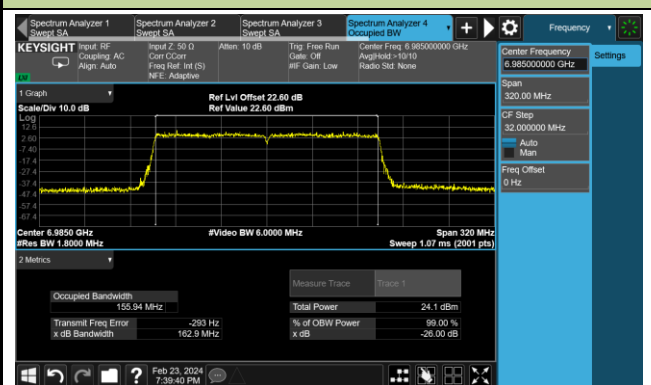

Channel 15 (6025MHz)

Channel 47 (6185MHz)

Channel 79 (6345MHz)

Channel 111 (6505MHz)

Channel 143 (6665MHz)

Channel 175 (6825MHz)

Channel 207 (6985MHz)

802.11be-EHT320 26dB Bandwidth - Nss = 1