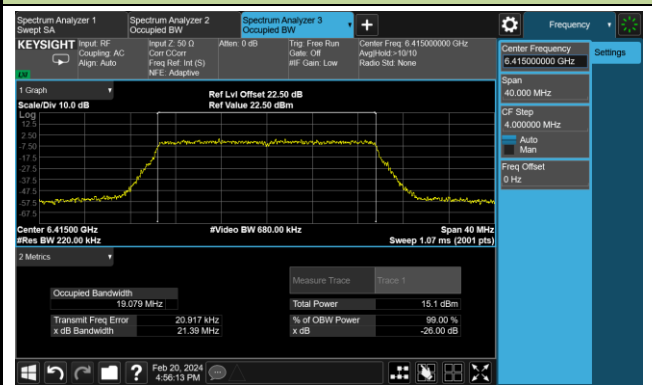

Note:

For channels with a nominal bandwidth less than 320 MHz compliance is demonstrated by way of the 26 dB EBW.

For channels with a nominal bandwidth of 320 MHz compliance is demonstrated by way of the 99% BW.

802.11ax-HE20 26dB Bandwidth - Nss = 4

Channel 1 (5955MHz)

Channel 49 (6195MHz)

Channel 93 (6415MHz)

Channel 97 (6435MHz)

Channel 105 (6475MHz)

Channel 113 (6515MHz)

Channel 117 (6535MHz)