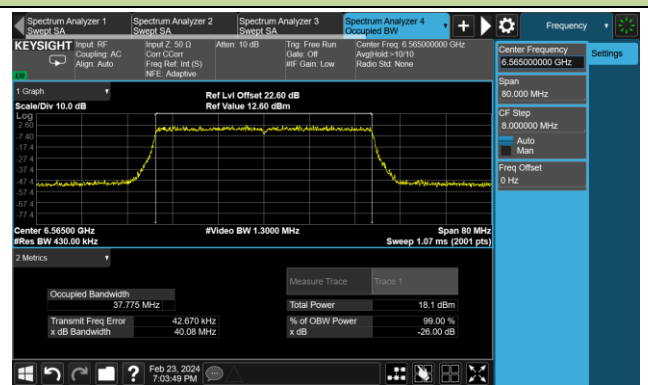

Channel 153 (6715MHz)

802.11be-EHT20 26dB Bandwidth - N_{ss} = 1

Channel 181 (6855MHz)

Channel 185 (6875MHz)

Channel 189 (6895MHz)

Channel 213 (7015MHz)

Channel 229 (7095MHz)

802.11be-EHT40 26dB Bandwidth - N_{ss} = 1

Channel 3 (5965MHz)

Channel 51 (6205MHz)

Channel 91 (6405MHz)

Channel 99 (6445MHz)

Channel 107 (6485MHz)

Channel 115 (6525MHz)

Channel 123 (6565MHz)

Channel 147 (6685MHz)

802.11be-EHT40 26dB Bandwidth - N_{ss} = 1

Channel 179 (6845MHz)

Channel 187 (6885MHz)

Channel 195 (6925MHz)

Channel 211 (7005MHz)

Channel 227 (7085MHz)

802.11be-EHT80 26dB Bandwidth - N_{ss} = 1

Channel 7 (5985MHz)