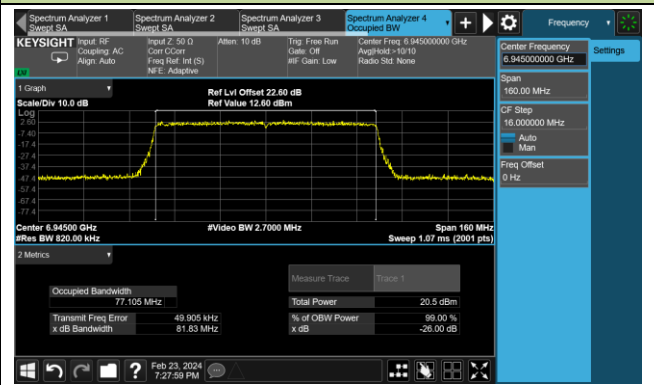

Channel 55 (6225MHz)

Channel 87 (6385MHz)

Channel 103 (6465MHz)

Channel 119 (6545MHz)

Channel 151 (6705MHz)

Channel 177 (6865MHz)

Channel 199 (6945MHz)

802.11be-EHT160 26dB Bandwidth - Nss = 1

Channel 15 (6025MHz)

Channel 47 (6185MHz)

Channel 79 (6345MHz)

Channel 111 (6505MHz)

Channel 143 (6665MHz)

Channel 175 (6825MHz)

Channel 207 (6985MHz)

802.11be-EHT320 26dB Bandwidth - Nss = 1