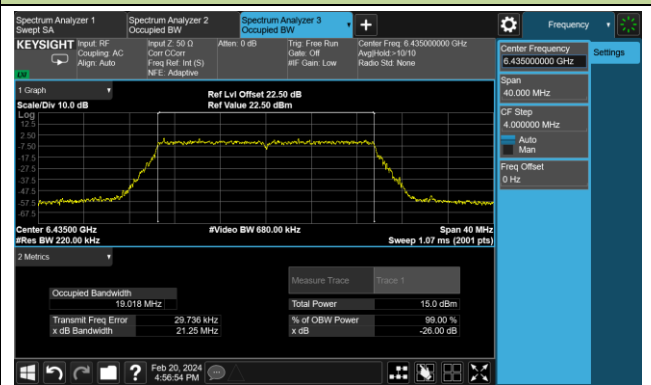

Note:

For channels with a nominal bandwidth less than 320 MHz compliance is demonstrated by way of the 26 dB EBW.

For channels with a nominal bandwidth of 320 MHz compliance is demonstrated by way of the 99% BW.

802.11ax-HE20 26dB Bandwidth - Nss = 4

Channel 1 (5955MHz)

Channel 49 (6195MHz)

Channel 93 (6415MHz)

Channel 97 (6435MHz)

Channel 105 (6475MHz)

Channel 113 (6515MHz)

Channel 117 (6535MHz)