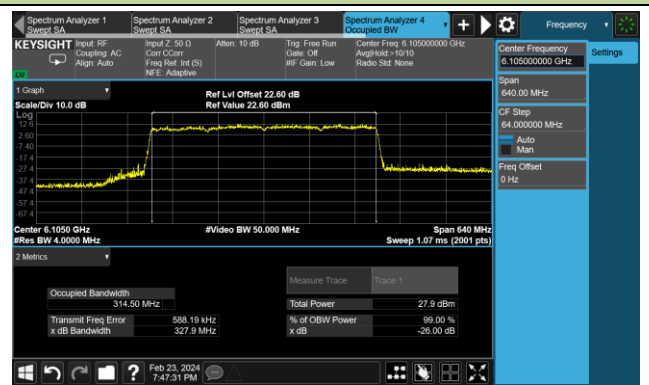

802.11be-EHT320 26dB Bandwidth - Nss = 1

Channel 31 (6105MHz)