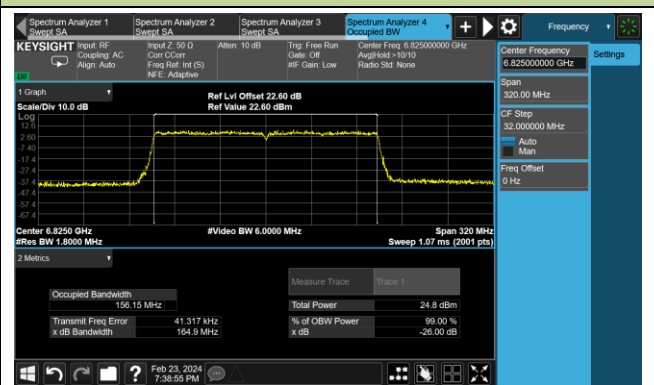

Channel 15 (6025MHz)

Channel 47 (6185MHz)

Channel 79 (6345MHz)

Channel 111 (6505MHz)

Channel 143 (6665MHz)

Channel 175 (6825MHz)

Channel 207 (6985MHz)

802.11be-EHT320 26dB Bandwidth - Nss = 1