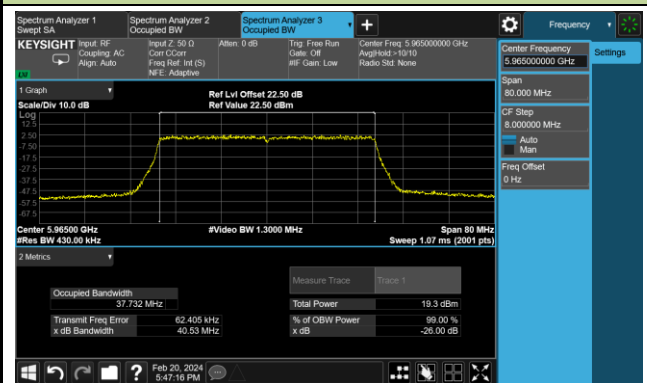

802.11ax-HE40 26dB Bandwidth - Nss = 4

Channel 3 (5965MHz)