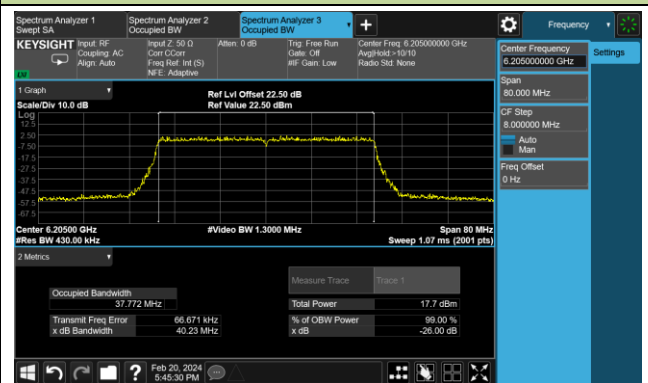

Channel 51 (6205MHz)