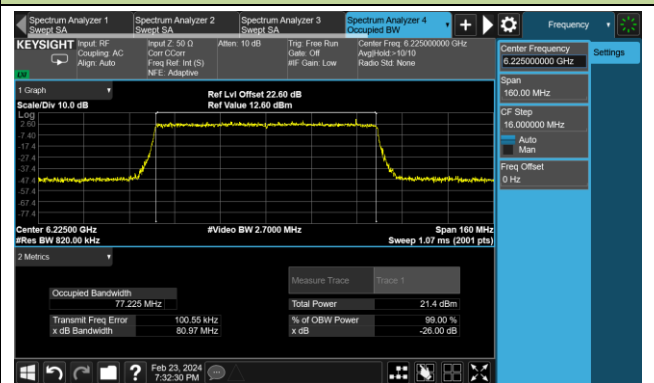

802.11be-EHT40 26dB Bandwidth - N_{ss} = 1

Channel 179 (6845MHz)

Channel 187 (6885MHz)

Channel 195 (6925MHz)

Channel 211 (7005MHz)

Channel 227 (7085MHz)

802.11be-EHT80 26dB Bandwidth - N_{ss} = 1

Channel 7 (5985MHz)

Channel 55 (6225MHz)

Channel 87 (6385MHz)

Channel 103 (6465MHz)

Channel 119 (6545MHz)

Channel 151 (6705MHz)

Channel 177 (6865MHz)

Channel 199 (6945MHz)

802.11be-EHT160 26dB Bandwidth - Nss = 1