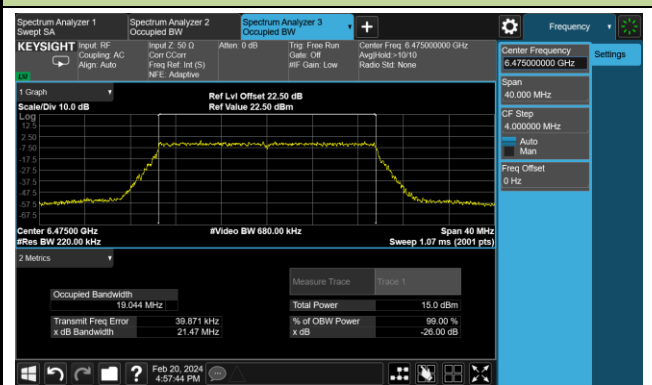

Note:

For channels with a nominal bandwidth less than 320 MHz compliance is demonstrated by way of the 26 dB EBW.

For channels with a nominal bandwidth of 320 MHz compliance is demonstrated by way of the 99% BW.

802.11ax-HE20 26dB Bandwidth - Nss = 4

Channel 1 (5955MHz)

Channel 49 (6195MHz)

Channel 93 (6415MHz)

Channel 97 (6435MHz)

Channel 105 (6475MHz)

Channel 113 (6515MHz)

Channel 117 (6535MHz)