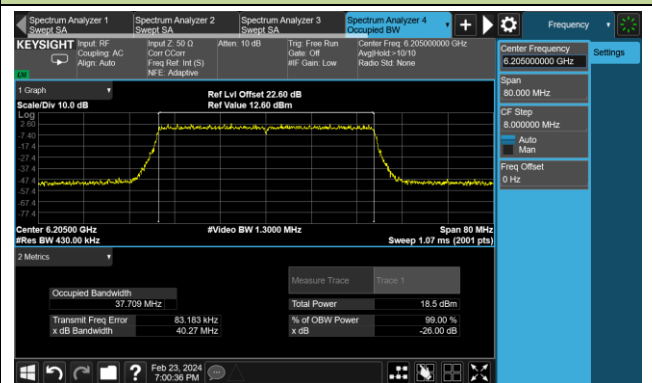

802.11be-EHT20 26dB Bandwidth - N_{ss} = 1

Channel 1 (5955MHz)

Channel 49 (6195MHz)

Channel 93 (6415MHz)

Channel 97 (6435MHz)

Channel 105 (6475MHz)

Channel 113 (6515MHz)

Channel 117 (6535MHz)

Channel 153 (6715MHz)

802.11be-EHT20 26dB Bandwidth - N_{ss} = 1

Channel 181 (6855MHz)

Channel 185 (6875MHz)

Channel 189 (6895MHz)

Channel 213 (7015MHz)

Channel 229 (7095MHz)

802.11be-EHT40 26dB Bandwidth - N_{ss} = 1

Channel 3 (5965MHz)

Channel 51 (6205MHz)

Channel 91 (6405MHz)

Channel 99 (6445MHz)

Channel 107 (6485MHz)

Channel 115 (6525MHz)

Channel 123 (6565MHz)

Channel 147 (6685MHz)