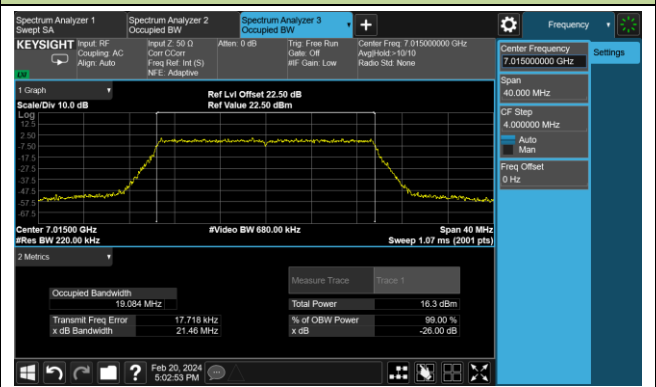

Channel 153 (6715MHz)

802.11ax-HE20 26dB Bandwidth - Nss = 4

Channel 181 (6855MHz)

Channel 185 (6875MHz)

Channel 189 (6895MHz)

Channel 213 (7015MHz)

Channel 229 (7095MHz)

802.11ax-HE40 26dB Bandwidth - Nss = 4

Channel 3 (5965MHz)

Channel 51 (6205MHz)

Channel 91 (6405MHz)

Channel 99 (6445MHz)

Channel 107 (6485MHz)

Channel 115 (6525MHz)

Channel 123 (6565MHz)

Channel 147 (6685MHz)