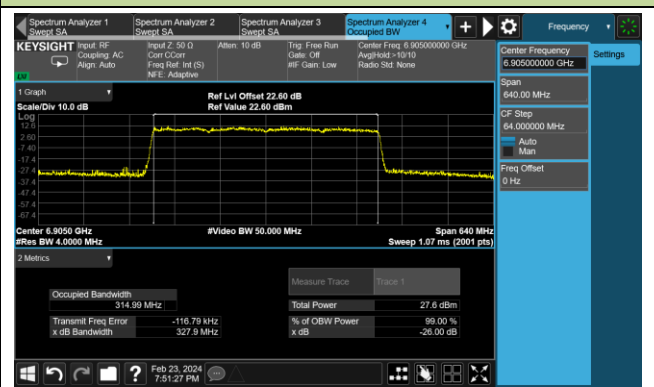

Channel 31 (6105MHz)

Channel 63 (6265MHz)

Channel 95 (6425MHz)

Channel 159 (6745MHz)

Channel 127 (6585MHz)

Channel 191 (6905MHz)

Test Site	WZ-SR4	Test Engineer	Jeff Yang
Test Date	2024-02-20	Test Mode	N _{ss} = 4