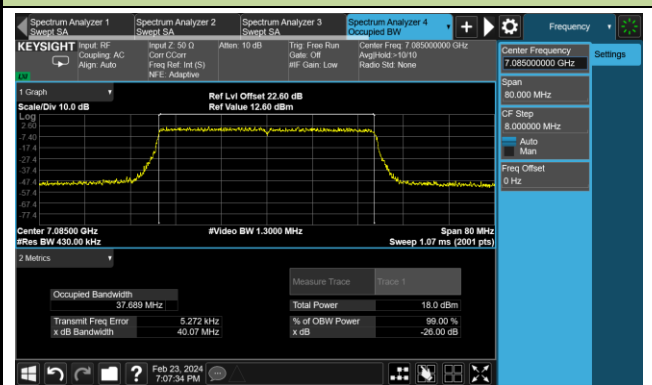

802.11be-EHT40 26dB Bandwidth - N_{ss} = 1

Channel 179 (6845MHz)

Channel 187 (6885MHz)

Channel 195 (6925MHz)

Channel 211 (7005MHz)

Channel 227 (7085MHz)

802.11be-EHT80 26dB Bandwidth - N_{ss} = 1

Channel 7 (5985MHz)

Channel 55 (6225MHz)

Channel 87 (6385MHz)

Channel 103 (6465MHz)

Channel 119 (6545MHz)

Channel 151 (6705MHz)

Channel 177 (6865MHz)

Channel 199 (6945MHz)

802.11be-EHT160 26dB Bandwidth - Nss = 1