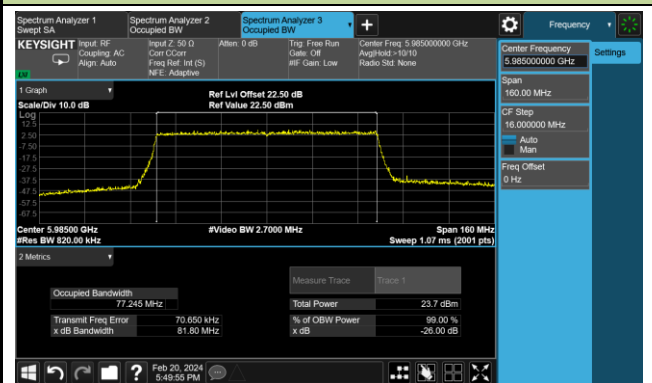

802.11ax-HE40 26dB Bandwidth - Nss = 4

Channel 179 (6845MHz)

Channel 187 (6885MHz)

Channel 195 (6925MHz)

Channel 211 (7005MHz)

Channel 227 (7085MHz)

802.11ax-HE80 26dB Bandwidth - Nss = 4

Channel 7 (5985MHz)