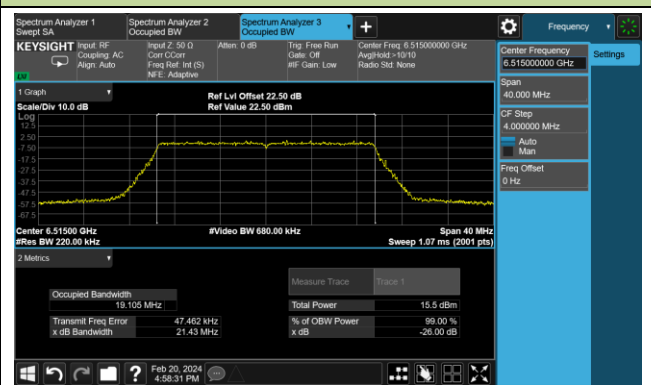

Note:

For channels with a nominal bandwidth less than 320 MHz compliance is demonstrated by way of the 26 dB EBW.

For channels with a nominal bandwidth of 320 MHz compliance is demonstrated by way of the 99% BW.

802.11ax-HE20 26dB Bandwidth - Nss = 4

Channel 1 (5955MHz)

Channel 49 (6195MHz)

Channel 93 (6415MHz)

Channel 97 (6435MHz)

Channel 105 (6475MHz)

Channel 113 (6515MHz)

Channel 117 (6535MHz)