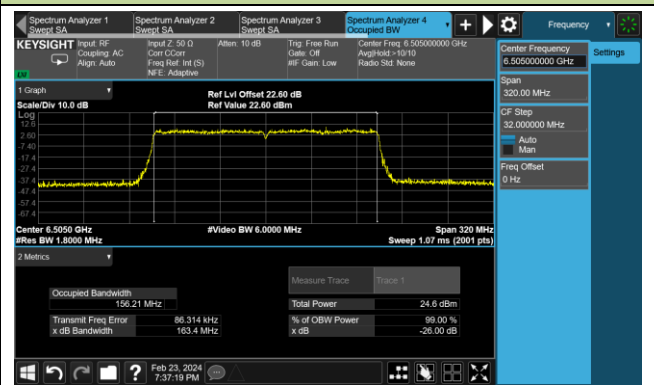

Channel 15 (6025MHz)

Channel 47 (6185MHz)

Channel 79 (6345MHz)

Channel 111 (6505MHz)

Channel 143 (6665MHz)

Channel 175 (6825MHz)

Channel 207 (6985MHz)

802.11be-EHT320 26dB Bandwidth - Nss = 1