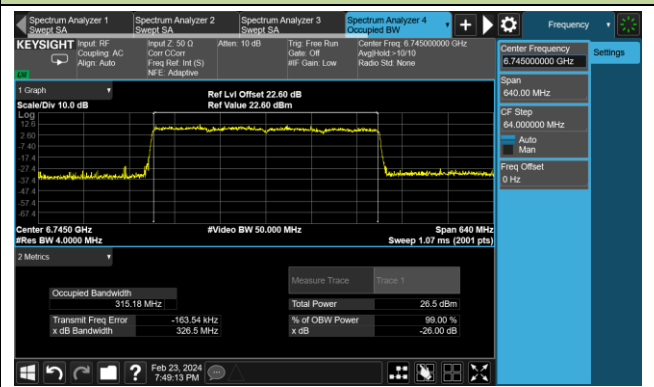

Channel 31 (6105MHz)

Channel 63 (6265MHz)

Channel 95 (6425MHz)

Channel 159 (6745MHz)

Channel 127 (6585MHz)

Channel 191 (6905MHz)

Test Site	WZ-SR4	Test Engineer	Jeff Yang
Test Date	2024-02-20	Test Mode	N _{ss} = 4