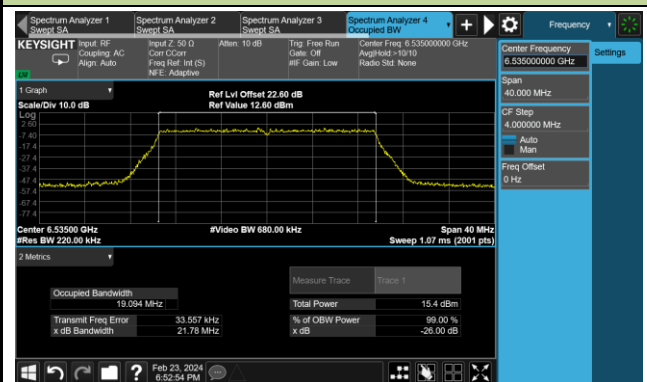

802.11be-EHT20 26dB Bandwidth - N_{ss} = 1

Channel 1 (5955MHz)

Channel 49 (6195MHz)

Channel 93 (6415MHz)

Channel 97 (6435MHz)

Channel 105 (6475MHz)

Channel 113 (6515MHz)

Channel 117 (6535MHz)

Channel 153 (6715MHz)

802.11be-EHT20 26dB Bandwidth - N_{ss} = 1

Channel 181 (6855MHz)

Channel 185 (6875MHz)

Channel 189 (6895MHz)

Channel 213 (7015MHz)

Channel 229 (7095MHz)

802.11be-EHT40 26dB Bandwidth - N_{ss} = 1