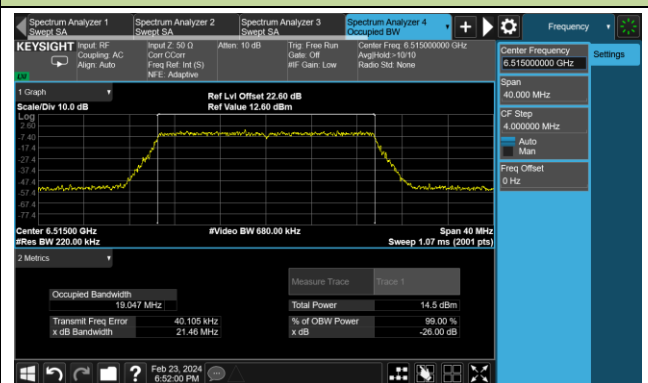

802.11be-EHT20 26dB Bandwidth - N_{ss} = 1

Channel 1 (5955MHz)

Channel 49 (6195MHz)

Channel 93 (6415MHz)

Channel 97 (6435MHz)

Channel 105 (6475MHz)

Channel 113 (6515MHz)

Channel 117 (6535MHz)

Channel 153 (6715MHz)

802.11be-EHT20 26dB Bandwidth - N_{ss} = 1

Channel 181 (6855MHz)

Channel 185 (6875MHz)

Channel 189 (6895MHz)

Channel 213 (7015MHz)

Channel 229 (7095MHz)

802.11be-EHT40 26dB Bandwidth - N_{ss} = 1