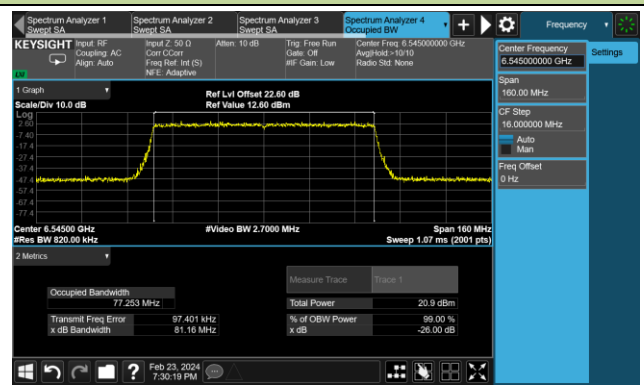

802.11be-EHT40 26dB Bandwidth - N_{ss} = 1

Channel 179 (6845MHz)

Channel 187 (6885MHz)

Channel 195 (6925MHz)

Channel 211 (7005MHz)

Channel 227 (7085MHz)

802.11be-EHT80 26dB Bandwidth - N_{ss} = 1

Channel 7 (5985MHz)

Channel 55 (6225MHz)

Channel 87 (6385MHz)

Channel 103 (6465MHz)

Channel 119 (6545MHz)

Channel 151 (6705MHz)

Channel 177 (6865MHz)

Channel 199 (6945MHz)

802.11be-EHT160 26dB Bandwidth - Nss = 1

Channel 15 (6025MHz)

Channel 47 (6185MHz)

Channel 79 (6345MHz)

Channel 111 (6505MHz)

Channel 143 (6665MHz)

Channel 175 (6825MHz)

Channel 207 (6985MHz)

802.11be-EHT320 26dB Bandwidth - Nss = 1