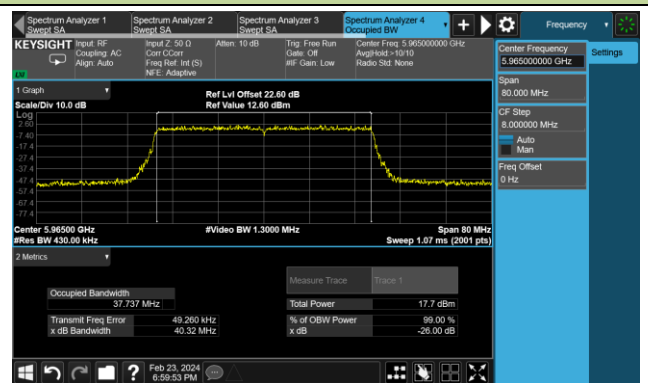

802.11be-EHT20 26dB Bandwidth - N_{ss} = 1

Channel 1 (5955MHz)

Channel 49 (6195MHz)

Channel 93 (6415MHz)

Channel 97 (6435MHz)

Channel 105 (6475MHz)

Channel 113 (6515MHz)

Channel 117 (6535MHz)

Channel 153 (6715MHz)

802.11be-EHT20 26dB Bandwidth - N_{ss} = 1

Channel 181 (6855MHz)

Channel 185 (6875MHz)

Channel 189 (6895MHz)

Channel 213 (7015MHz)

Channel 229 (7095MHz)

802.11be-EHT40 26dB Bandwidth - N_{ss} = 1

Channel 3 (5965MHz)

Channel 51 (6205MHz)

Channel 91 (6405MHz)

Channel 99 (6445MHz)

Channel 107 (6485MHz)

Channel 115 (6525MHz)

Channel 123 (6565MHz)

Channel 147 (6685MHz)

802.11be-EHT40 26dB Bandwidth - N_{ss} = 1

Channel 179 (6845MHz)

Channel 187 (6885MHz)

Channel 195 (6925MHz)

Channel 211 (7005MHz)

Channel 227 (7085MHz)

802.11be-EHT80 26dB Bandwidth - N_{ss} = 1

Channel 7 (5985MHz)