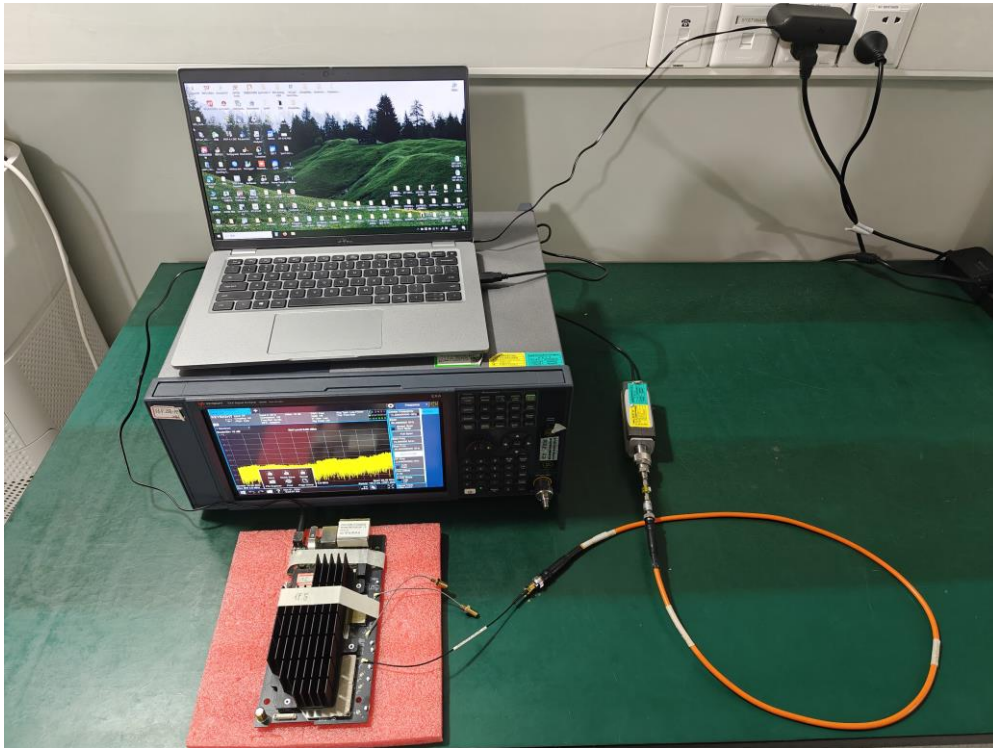

Test Setup Photo

Description: Front View of Conducted Emission Test Setup for Power Port

Description: Back View of Conducted Emission Test Setup for Power Port

Description: Radiated Spurious Emission Test Setup for Below 1GHz

Description: Radiated Spurious Emission Test Setup for Above 1GHz

Description: Conducted Test Setup

Description: CBP Test Setup