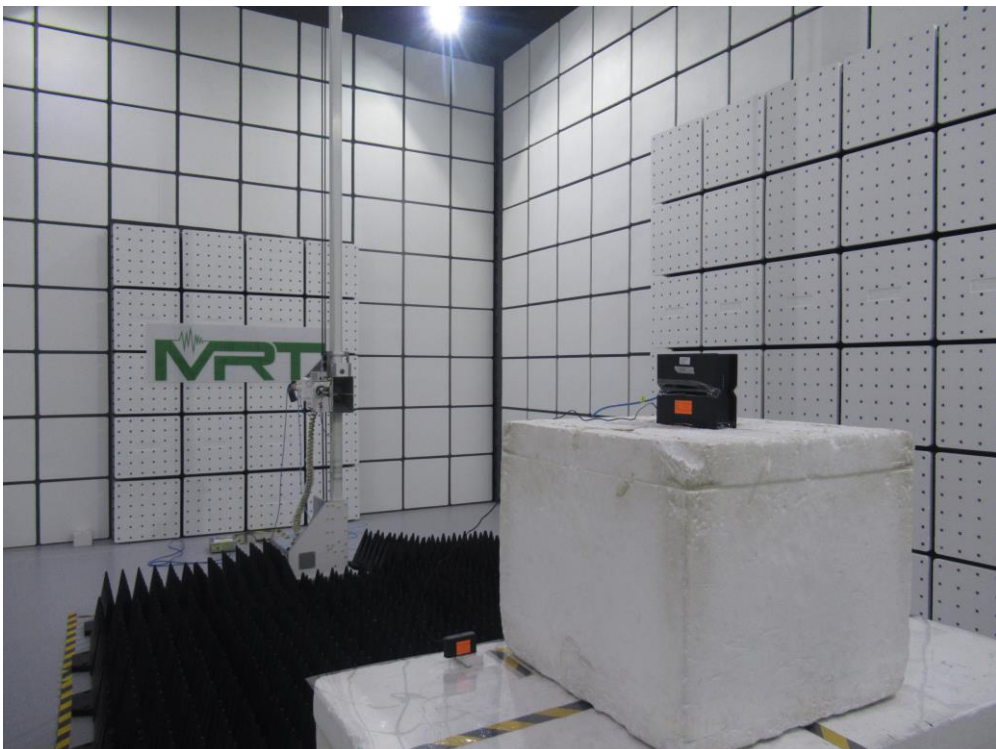

Test Setup Photo

Description: Front View of Conducted Emission Test Setup for Power Port

Description: Back View of Conducted Emission Test Setup for Power Port

Description: Radiated Spurious Emission Test Setup for Below 1GHz

Description: Radiated Spurious Emission Test Setup for Above 1GHz

Description: Conducted Test Setup

Description: CBP Test Setup