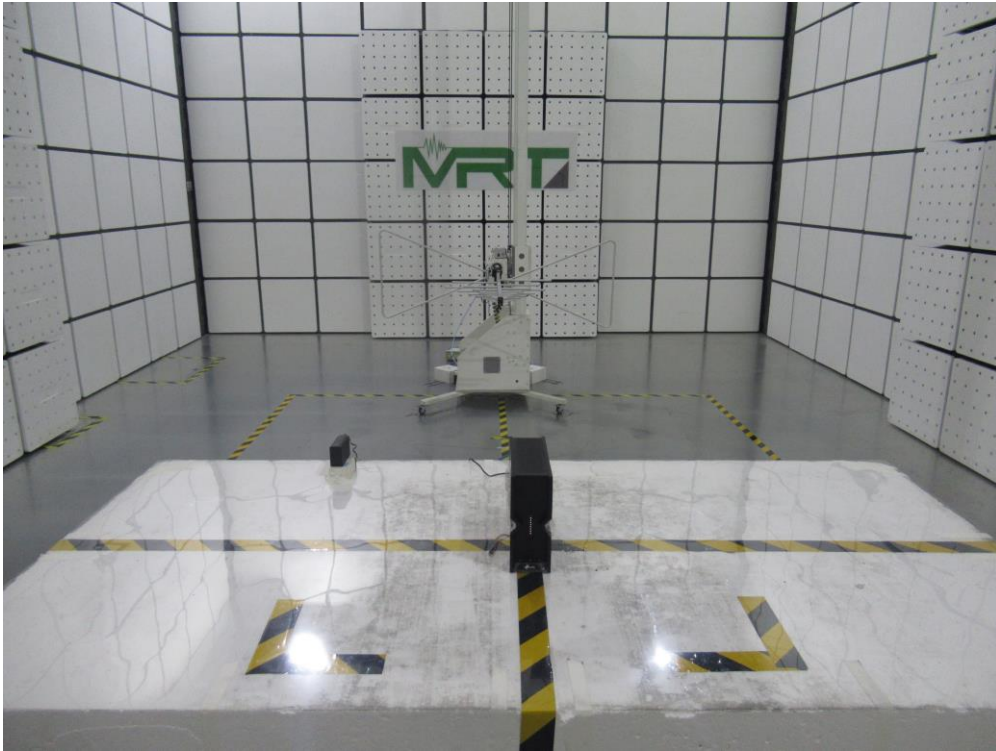

Test Setup Photo

Description: Front View of Conducted Emission Test Setup for Power Port

Description: Back View of Conducted Emission Test Setup for Power Port

Description: Radiated Spurious Emission Test Setup for Below 1GHz

Description: Radiated Spurious Emission Test Setup for Above 1GHz

Description: Conducted Test Setup

Description: CBP Test Setup