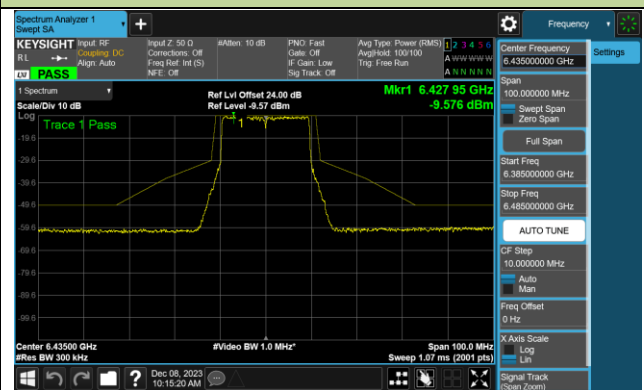

Channel 111 (6505MHz)

Channel 143 (6665MHz)

Channel 175 (6825MHz)

Channel 207 (6985MHz)

802.11be-EHT20 - Ant 1 (Nss = 1)

Channel 33 (6115MHz)

Channel 61 (6255MHz)

Channel 93 (6415MHz)

Channel 97 (6435MHz)

Channel 105 (6475MHz)

Channel 113 (6515MHz)

Channel 117 (6535MHz)

Channel 149 (6695MHz)

802.11be-EHT20 - Ant 1 (Nss = 1)

Channel 181 (6855MHz)

Channel 185 (6875MHz)