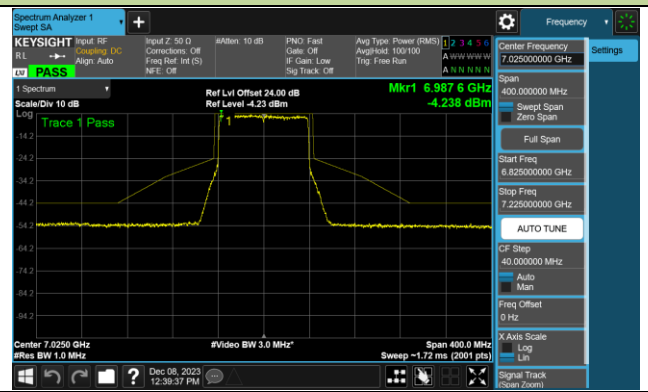

Channel 167 (6785MHz)

802.11ax-HE80 - Ant 1 (Nss = 1)

Channel 183 (6865MHz)

Channel 199 (6945MHz)

Channel 215 (7025MHz)

802.11ax-HE160 - Ant 1 (Nss = 1)

Channel 47 (6185MHz)

Channel 79 (6345MHz)

Channel 111 (6505MHz)

Channel 143 (6665MHz)

Channel 175 (6825MHz)

Channel 207 (6985MHz)

802.11be-EHT20 - Ant 1 (Nss = 1)

Channel 33 (6115MHz)

Channel 61 (6255MHz)

Channel 93 (6415MHz)