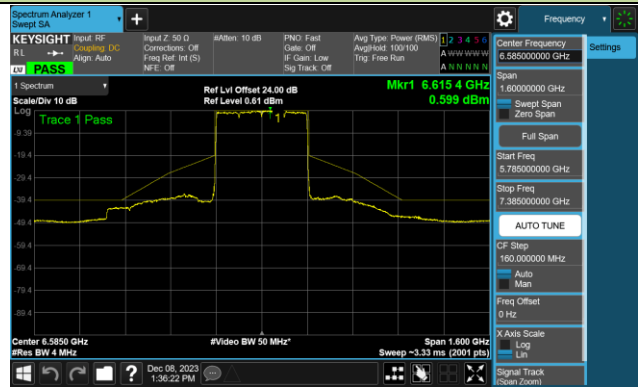

Channel 47 (6185MHz)

Channel 79 (6345MHz)

Channel 111 (6505MHz)

Channel 143 (6665MHz)

Channel 175 (6825MHz)

Channel 207 (6985MHz)

802.11be-EHT320 - Ant 1 (Nss = 1)

Channel 63 (6265MHz)

Channel 95 (6425MHz)

Channel 127 (6585MHz)

Channel 159 (6745MHz)

Channel 191 (6905MHz)

802.11ax-HE20 - Ant 0 (Nss = 2)

Channel 33 (6115MHz)

Channel 61 (6255MHz)

Channel 93 (6415MHz)