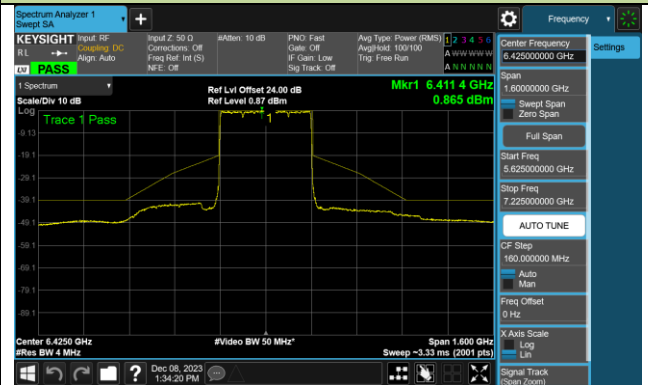

Channel 47 (6185MHz)

Channel 79 (6345MHz)

Channel 111 (6505MHz)

Channel 143 (6665MHz)

Channel 175 (6825MHz)

Channel 207 (6985MHz)

802.11be-EHT320 - Ant 1 (Nss = 1)

Channel 63 (6265MHz)

Channel 95 (6425MHz)

Channel 127 (6585MHz)

Channel 159 (6745MHz)

Channel 191 (6905MHz)

802.11ax-HE20 - Ant 0 (Nss = 2)

Channel 33 (6115MHz)

Channel 61 (6255MHz)

Channel 93 (6415MHz)