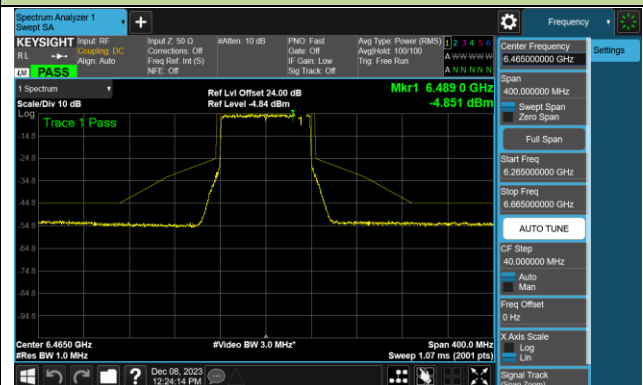

802.11ax-HE80 - Ant 1 (Nss = 1)

Channel 39 (6145MHz)

Channel 55 (6225MHz)

Channel 87 (6385MHz)

Channel 103 (6465MHz)

Channel 119 (6545MHz)

Channel 135 (6625MHz)

Channel 151 (6705MHz)

Channel 167 (6785MHz)

802.11ax-HE80 - Ant 1 (Nss = 1)

Channel 183 (6865MHz)

Channel 199 (6945MHz)

Channel 215 (7025MHz)

802.11ax-HE160 - Ant 1 (Nss = 1)

Channel 47 (6185MHz)

Channel 79 (6345MHz)