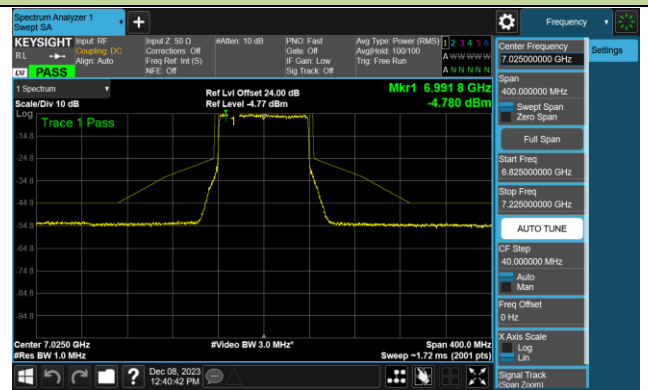

Channel 135 (6625MHz)

Channel 151 (6705MHz)

Channel 167 (6785MHz)

802.11be-EHT80 - Ant 1 (Nss = 1)

Channel 183 (6865MHz)

Channel 199 (6945MHz)

Channel 215 (7025MHz)

802.11be-EHT160 - Ant 1 (Nss = 1)