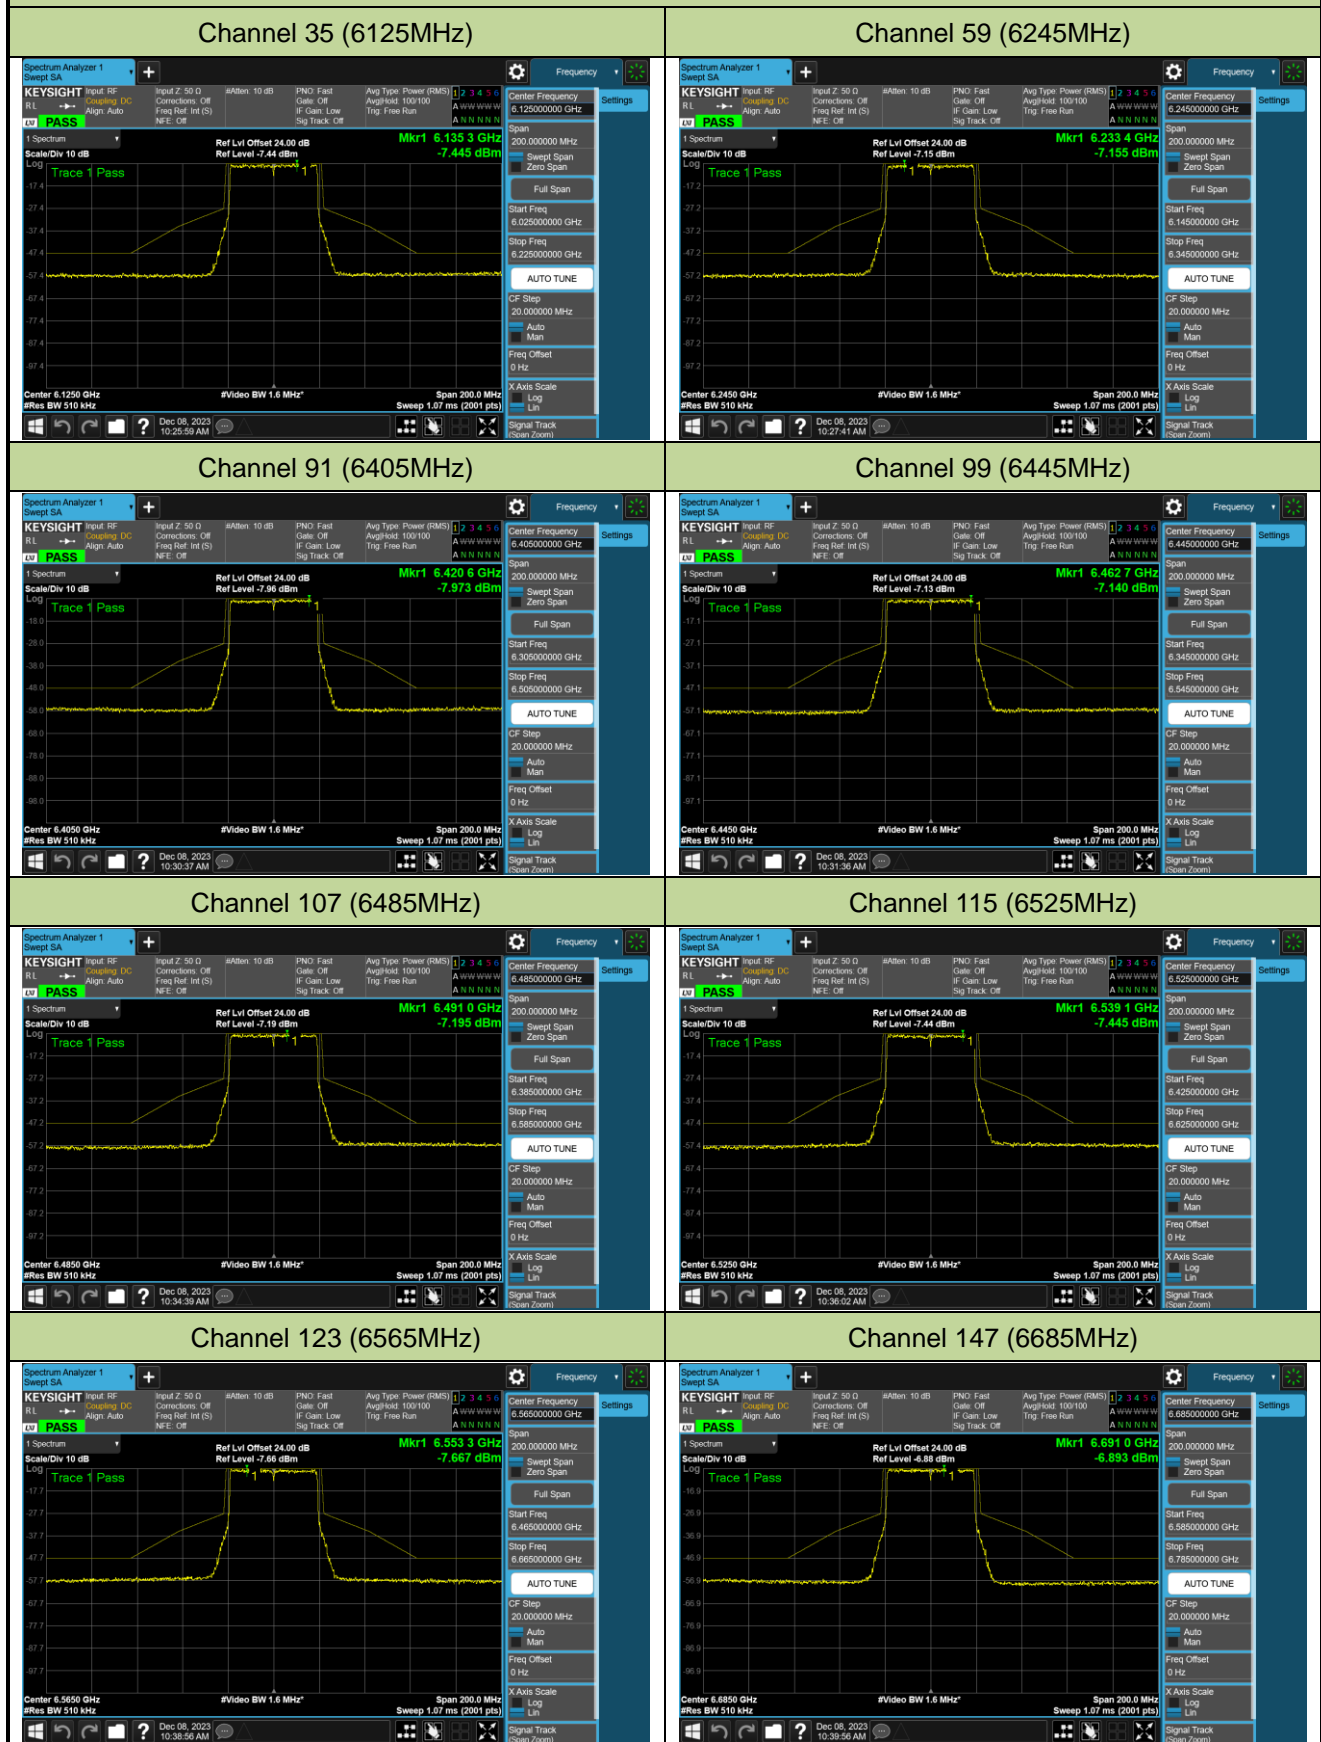

Channel 97 (6435MHz)

Channel 105 (6475MHz)

Channel 113 (6515MHz)

Channel 117 (6535MHz)

Channel 149 (6695MHz)

802.11be-EHT20 - Ant 1 (Nss = 1)

Channel 181 (6855MHz)

Channel 185 (6875MHz)

Channel 189 (6895MHz)

Channel 213 (7015MHz)

Channel 229 (7095MHz)

802.11be-EHT40 - Ant 1 (Nss = 1)

802.11be-EHT40 - Ant 1 (Nss = 1)

Channel 179 (6845MHz)

Channel 187 (6885MHz)

Channel 195 (6925MHz)

Channel 211 (7005MHz)

Channel 227 (7085MHz)

802.11be-EHT80 - Ant 1 (Nss = 1)

Channel 39 (6145MHz)

Channel 55 (6225MHz)

Channel 87 (6385MHz)

Channel 103 (6465MHz)

Channel 119 (6545MHz)