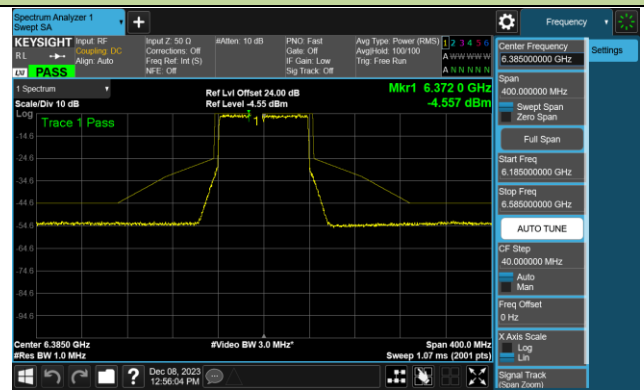

Channel 211 (7005MHz)

Channel 227 (7085MHz)

802.11be-EHT80 - Ant 1 (Nss = 1)

Channel 39 (6145MHz)

Channel 55 (6225MHz)

Channel 87 (6385MHz)

Channel 103 (6465MHz)

Channel 119 (6545MHz)