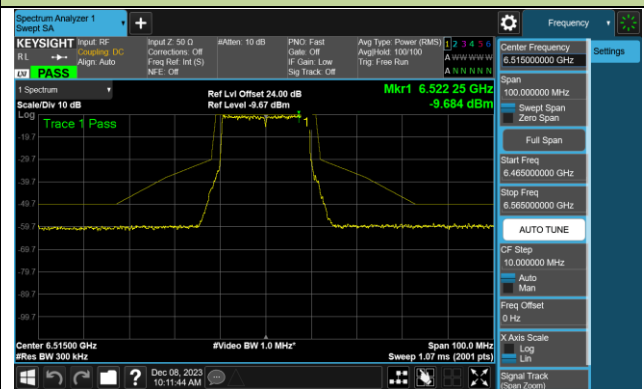

Channel 111 (6505MHz)

Channel 143 (6665MHz)

Channel 175 (6825MHz)

Channel 207 (6985MHz)

802.11be-EHT20 - Ant 1 (Nss = 1)

Channel 33 (6115MHz)

Channel 61 (6255MHz)

Channel 93 (6415MHz)

Channel 97 (6435MHz)

Channel 105 (6475MHz)

Channel 113 (6515MHz)

Channel 117 (6535MHz)

Channel 149 (6695MHz)

802.11be-EHT20 - Ant 1 (Nss = 1)

Channel 181 (6855MHz)

Channel 185 (6875MHz)