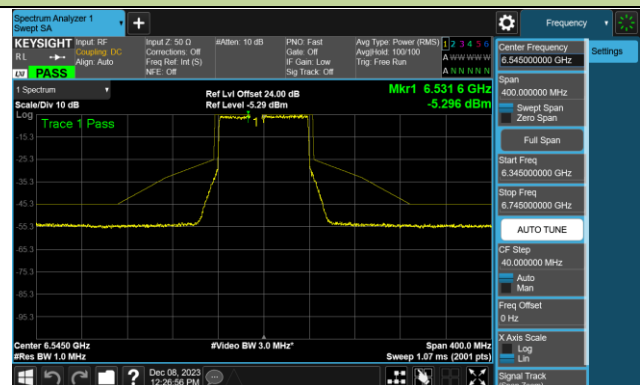

802.11ax-HE80 - Ant 1 (Nss = 1)

Channel 39 (6145MHz)

Channel 55 (6225MHz)

Channel 87 (6385MHz)

Channel 103 (6465MHz)

Channel 119 (6545MHz)

Channel 135 (6625MHz)

Channel 151 (6705MHz)

Channel 167 (6785MHz)

802.11ax-HE80 - Ant 1 (Nss = 1)

Channel 183 (6865MHz)

Channel 199 (6945MHz)

Channel 215 (7025MHz)

802.11ax-HE160 - Ant 1 (Nss = 1)

Channel 47 (6185MHz)

Channel 79 (6345MHz)