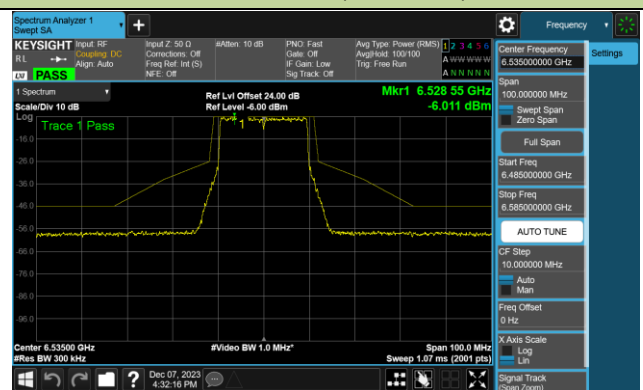

Channel 97 (6435MHz)

Channel 105 (6475MHz)

Channel 113 (6515MHz)

Channel 117 (6535MHz)

Channel 149 (6695MHz)

802.11ax-HE20 - Ant 0 (Nss = 2)

Channel 181 (6855MHz)

Channel 185 (6875MHz)

Channel 189 (6895MHz)

Channel 213 (7015MHz)

Channel 229 (7095MHz)