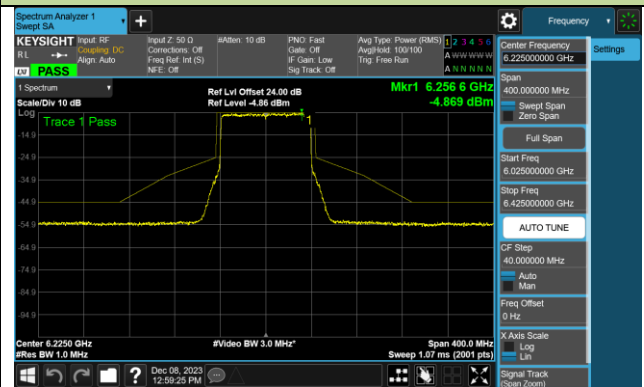

Channel 211 (7005MHz)

Channel 227 (7085MHz)

802.11be-EHT80 - Ant 1 (Nss = 1)

Channel 39 (6145MHz)

Channel 55 (6225MHz)

Channel 87 (6385MHz)

Channel 103 (6465MHz)

Channel 119 (6545MHz)

Channel 135 (6625MHz)

Channel 151 (6705MHz)

Channel 167 (6785MHz)

802.11be-EHT80 - Ant 1 (Nss = 1)

Channel 183 (6865MHz)

Channel 199 (6945MHz)

Channel 215 (7025MHz)

802.11be-EHT160 - Ant 1 (Nss = 1)