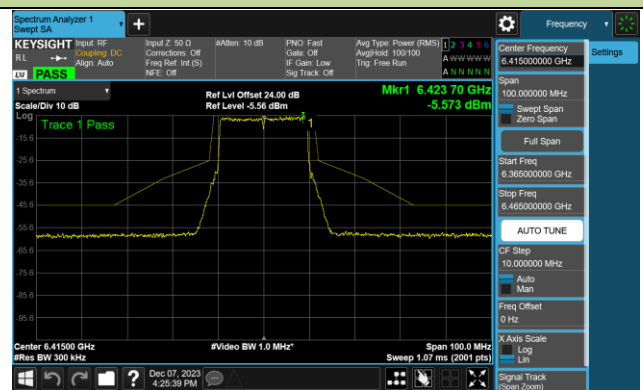

Channel 95 (6425MHz)

Channel 127 (6585MHz)

Channel 159 (6745MHz)

Channel 191 (6905MHz)

802.11ax-HE20 - Ant 0 (Nss = 2)

Channel 33 (6115MHz)

Channel 61 (6255MHz)

Channel 93 (6415MHz)

Channel 97 (6435MHz)

Channel 105 (6475MHz)

Channel 113 (6515MHz)

Channel 117 (6535MHz)

Channel 149 (6695MHz)

802.11ax-HE20 - Ant 0 (Nss = 2)

Channel 181 (6855MHz)

Channel 185 (6875MHz)

Channel 189 (6895MHz)

Channel 213 (7015MHz)

Channel 229 (7095MHz)