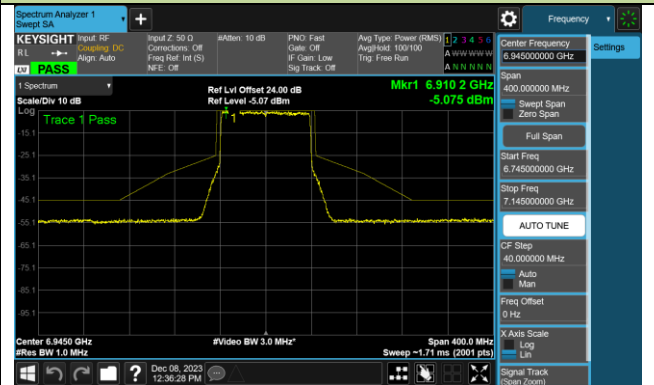

Channel 167 (6785MHz)

802.11ax-HE80 - Ant 1 (Nss = 1)

Channel 183 (6865MHz)

Channel 199 (6945MHz)

Channel 215 (7025MHz)

802.11ax-HE160 - Ant 1 (Nss = 1)

Channel 47 (6185MHz)

Channel 79 (6345MHz)

Channel 111 (6505MHz)

Channel 143 (6665MHz)

Channel 175 (6825MHz)

Channel 207 (6985MHz)

802.11be-EHT20 - Ant 1 (Nss = 1)

Channel 33 (6115MHz)

Channel 61 (6255MHz)

Channel 93 (6415MHz)