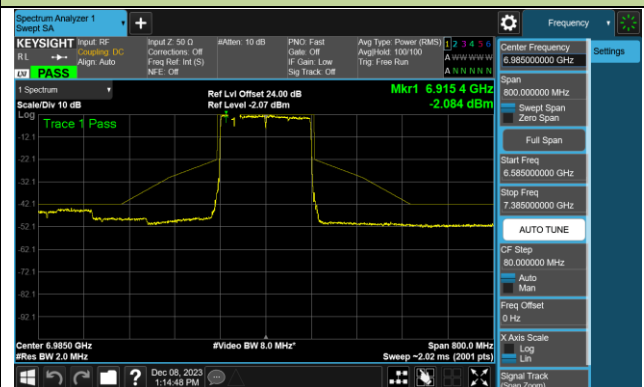

Channel 47 (6185MHz)

Channel 79 (6345MHz)

Channel 111 (6505MHz)

Channel 143 (6665MHz)

Channel 175 (6825MHz)

Channel 207 (6985MHz)

802.11be-EHT320 - Ant 1 (Nss = 1)

Channel 63 (6265MHz)

Channel 95 (6425MHz)

Channel 127 (6585MHz)

Channel 159 (6745MHz)

Channel 191 (6905MHz)

802.11ax-HE20 - Ant 0 (Nss = 2)

Channel 33 (6115MHz)

Channel 61 (6255MHz)

Channel 93 (6415MHz)