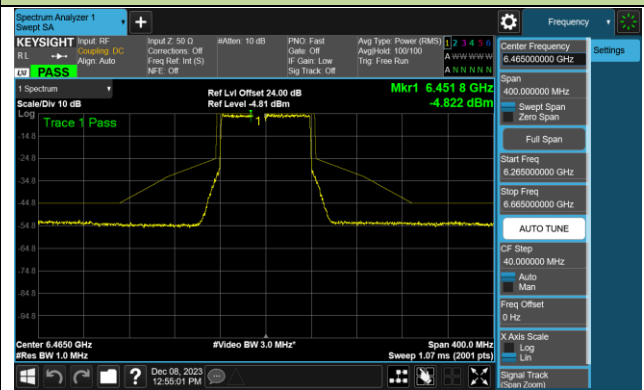

Channel 211 (7005MHz)

Channel 227 (7085MHz)

802.11be-EHT80 - Ant 1 (Nss = 1)

Channel 39 (6145MHz)

Channel 55 (6225MHz)

Channel 87 (6385MHz)

Channel 103 (6465MHz)

Channel 119 (6545MHz)

Channel 135 (6625MHz)

Channel 151 (6705MHz)

Channel 167 (6785MHz)

802.11be-EHT80 - Ant 1 (Nss = 1)

Channel 183 (6865MHz)

Channel 199 (6945MHz)

Channel 215 (7025MHz)

802.11be-EHT160 - Ant 1 (Nss = 1)