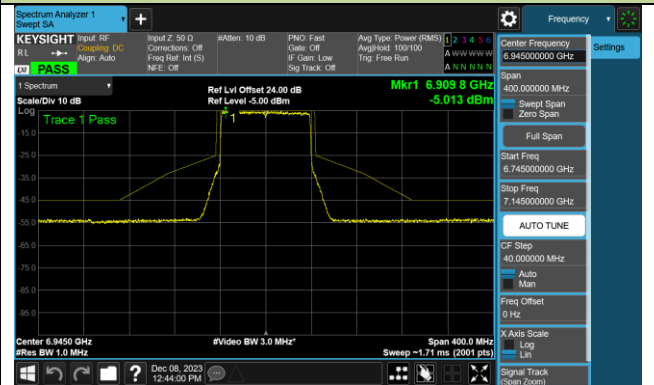

Channel 211 (7005MHz)

Channel 227 (7085MHz)

802.11be-EHT80 - Ant 1 (Nss = 1)

Channel 39 (6145MHz)

Channel 55 (6225MHz)

Channel 87 (6385MHz)

Channel 103 (6465MHz)

Channel 119 (6545MHz)

Channel 135 (6625MHz)

Channel 151 (6705MHz)

Channel 167 (6785MHz)

802.11be-EHT80 - Ant 1 (Nss = 1)

Channel 183 (6865MHz)

Channel 199 (6945MHz)

Channel 215 (7025MHz)

802.11be-EHT160 - Ant 1 (Nss = 1)