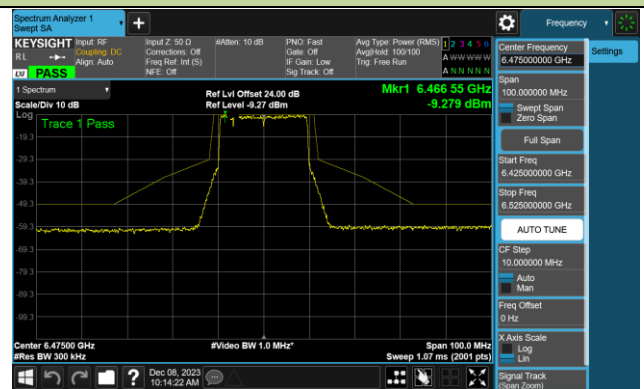

Channel 111 (6505MHz)

Channel 143 (6665MHz)

Channel 175 (6825MHz)

Channel 207 (6985MHz)

802.11be-EHT20 - Ant 1 (Nss = 1)

Channel 33 (6115MHz)

Channel 61 (6255MHz)

Channel 93 (6415MHz)

Channel 97 (6435MHz)

Channel 105 (6475MHz)

Channel 113 (6515MHz)

Channel 117 (6535MHz)

Channel 149 (6695MHz)

802.11be-EHT20 - Ant 1 (Nss = 1)

Channel 181 (6855MHz)

Channel 185 (6875MHz)