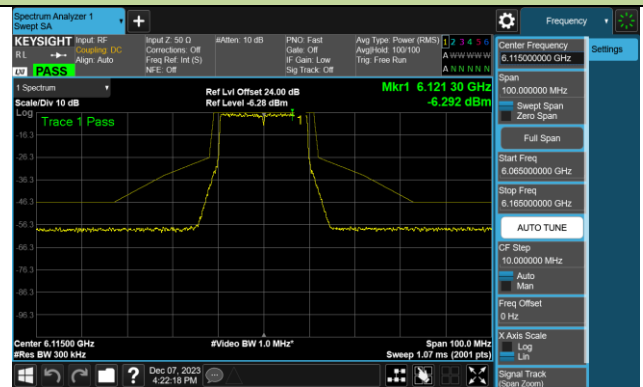

Channel 95 (6425MHz)

Channel 127 (6585MHz)

Channel 159 (6745MHz)

Channel 191 (6905MHz)

802.11ax-HE20 - Ant 0 (Nss = 2)

Channel 33 (6115MHz)

Channel 61 (6255MHz)

Channel 93 (6415MHz)

Channel 97 (6435MHz)

Channel 105 (6475MHz)

Channel 113 (6515MHz)

Channel 117 (6535MHz)

Channel 149 (6695MHz)

802.11ax-HE20 - Ant 0 (Nss = 2)

Channel 181 (6855MHz)

Channel 185 (6875MHz)