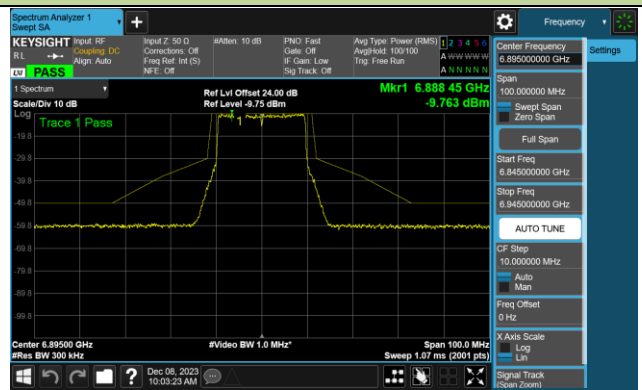

Channel 97 (6435MHz)

Channel 105 (6475MHz)

Channel 113 (6515MHz)

Channel 117 (6535MHz)

Channel 149 (6695MHz)

802.11be-EHT20 - Ant 1 (Nss = 1)

Channel 181 (6855MHz)

Channel 185 (6875MHz)

Channel 189 (6895MHz)

Channel 213 (7015MHz)

Channel 229 (7095MHz)

802.11be-EHT40 - Ant 1 (Nss = 1)

802.11be-EHT40 - Ant 1 (Nss = 1)

Channel 179 (6845MHz)

Channel 187 (6885MHz)

Channel 195 (6925MHz)