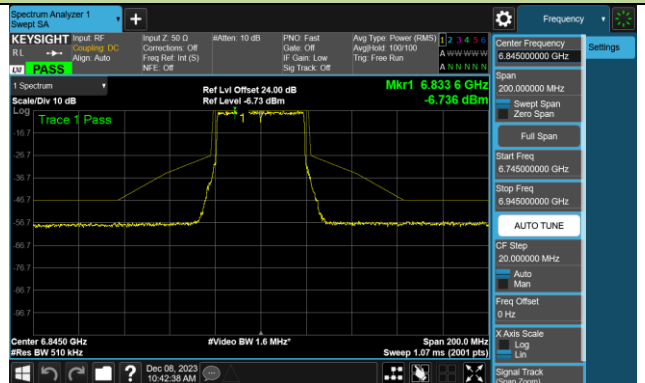

Channel 189 (6895MHz)

Channel 213 (7015MHz)

Channel 229 (7095MHz)

802.11be-EHT40 - Ant 1 (Nss = 1)

802.11be-EHT40 - Ant 1 (Nss = 1)

Channel 179 (6845MHz)

Channel 187 (6885MHz)

Channel 195 (6925MHz)

Channel 211 (7005MHz)

Channel 227 (7085MHz)

802.11be-EHT80 - Ant 1 (Nss = 1)

Channel 39 (6145MHz)

Channel 55 (6225MHz)

Channel 87 (6385MHz)

Channel 103 (6465MHz)

Channel 119 (6545MHz)