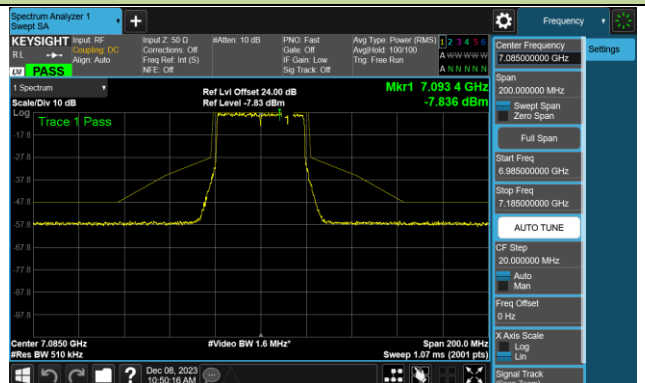

Channel 189 (6895MHz)

Channel 213 (7015MHz)

Channel 229 (7095MHz)

802.11be-EHT40 - Ant 1 (Nss = 1)

802.11be-EHT40 - Ant 1 (Nss = 1)

Channel 179 (6845MHz)

Channel 187 (6885MHz)

Channel 195 (6925MHz)

Channel 211 (7005MHz)

Channel 227 (7085MHz)

802.11be-EHT80 - Ant 1 (Nss = 1)

Channel 39 (6145MHz)

Channel 55 (6225MHz)

Channel 87 (6385MHz)

Channel 103 (6465MHz)

Channel 119 (6545MHz)