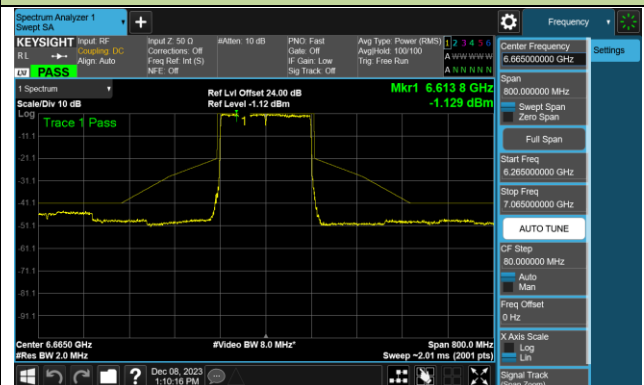

Channel 47 (6185MHz)

Channel 79 (6345MHz)

Channel 111 (6505MHz)

Channel 143 (6665MHz)

Channel 175 (6825MHz)

Channel 207 (6985MHz)

802.11be-EHT320 - Ant 1 (Nss = 1)

Channel 63 (6265MHz)

Channel 95 (6425MHz)

Channel 127 (6585MHz)

Channel 159 (6745MHz)

Channel 191 (6905MHz)

802.11ax-HE20 - Ant 0 (Nss = 2)

Channel 33 (6115MHz)

Channel 61 (6255MHz)

Channel 93 (6415MHz)