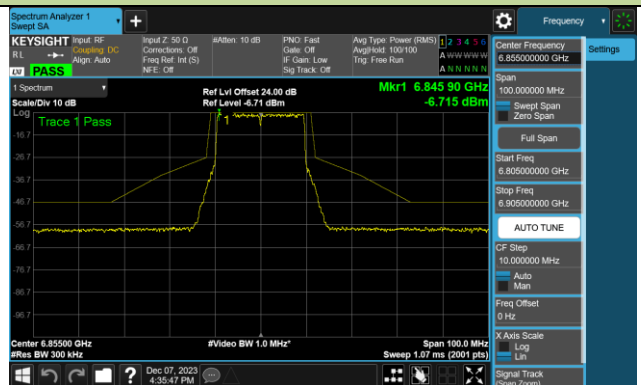

Channel 95 (6425MHz)

Channel 127 (6585MHz)

Channel 159 (6745MHz)

Channel 191 (6905MHz)

802.11ax-HE20 - Ant 0 (Nss = 2)

Channel 33 (6115MHz)

Channel 61 (6255MHz)

Channel 93 (6415MHz)

Channel 97 (6435MHz)

Channel 105 (6475MHz)

Channel 113 (6515MHz)

Channel 117 (6535MHz)

Channel 149 (6695MHz)

802.11ax-HE20 - Ant 0 (Nss = 2)

Channel 181 (6855MHz)

Channel 185 (6875MHz)

Channel 189 (6895MHz)

Channel 213 (7015MHz)

Channel 229 (7095MHz)