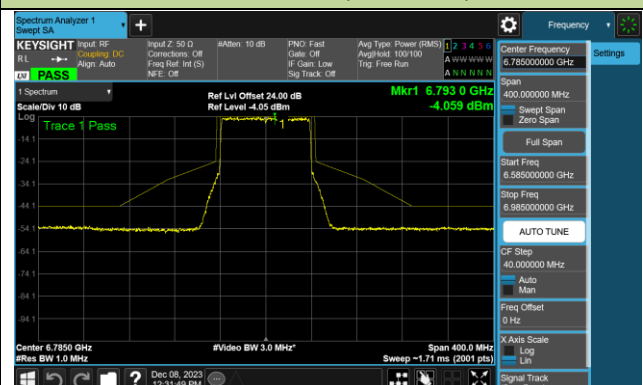

802.11ax-HE80 - Ant 1 (Nss = 1)

Channel 39 (6145MHz)

Channel 55 (6225MHz)

Channel 87 (6385MHz)

Channel 103 (6465MHz)

Channel 119 (6545MHz)

Channel 135 (6625MHz)

Channel 151 (6705MHz)

Channel 167 (6785MHz)

802.11ax-HE80 - Ant 1 (Nss = 1)

Channel 183 (6865MHz)

Channel 199 (6945MHz)

Channel 215 (7025MHz)

802.11ax-HE160 - Ant 1 (Nss = 1)

Channel 47 (6185MHz)

Channel 79 (6345MHz)