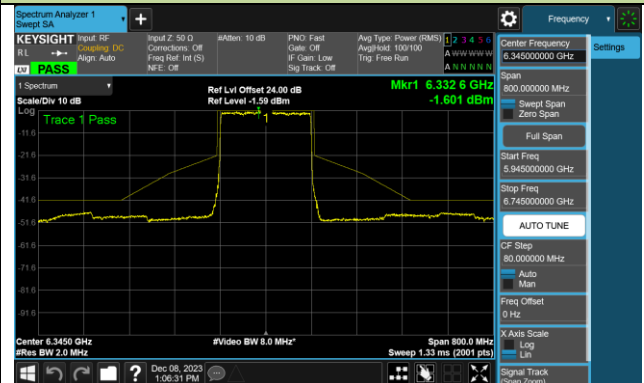

Channel 79 (6345MHz)