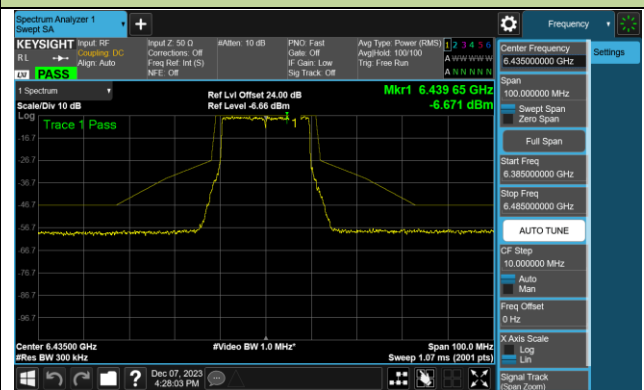

Channel 95 (6425MHz)

Channel 127 (6585MHz)

Channel 159 (6745MHz)

Channel 191 (6905MHz)

802.11ax-HE20 - Ant 0 (Nss = 2)

Channel 33 (6115MHz)

Channel 61 (6255MHz)

Channel 93 (6415MHz)

Channel 97 (6435MHz)

Channel 105 (6475MHz)

Channel 113 (6515MHz)

Channel 117 (6535MHz)

Channel 149 (6695MHz)

802.11ax-HE20 - Ant 0 (Nss = 2)

Channel 181 (6855MHz)

Channel 185 (6875MHz)