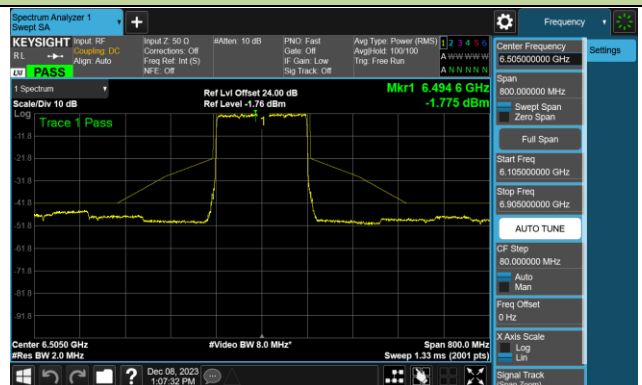

Channel 111 (6505MHz)