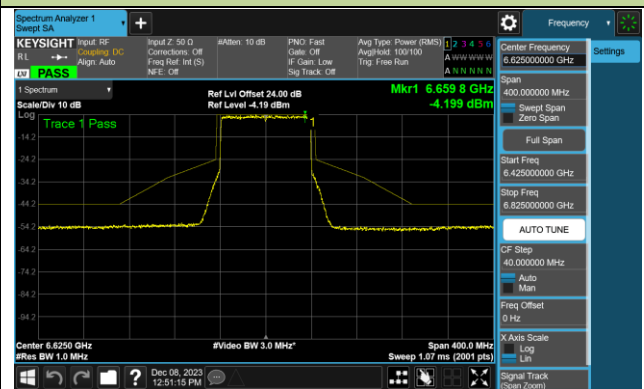

Channel 135 (6625MHz)