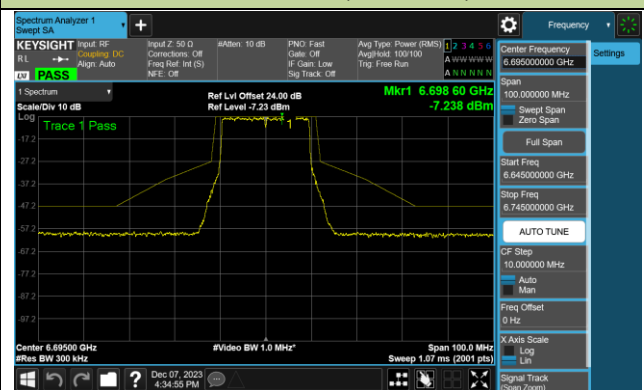

Channel 97 (6435MHz)

Channel 105 (6475MHz)

Channel 113 (6515MHz)

Channel 117 (6535MHz)

Channel 149 (6695MHz)

802.11ax-HE20 - Ant 0 (Nss = 2)

Channel 181 (6855MHz)

Channel 185 (6875MHz)

Channel 189 (6895MHz)

Channel 213 (7015MHz)

Channel 229 (7095MHz)