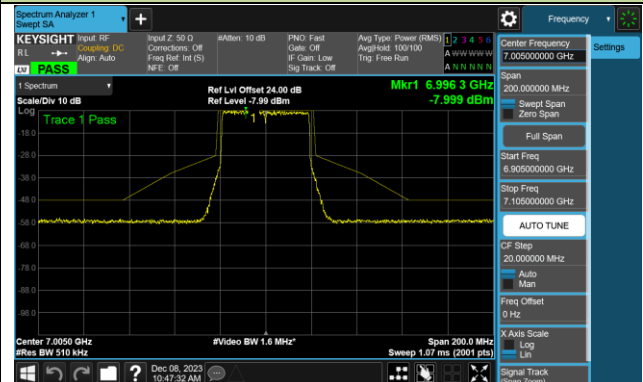

Channel 189 (6895MHz)

Channel 213 (7015MHz)

Channel 229 (7095MHz)

802.11be-EHT40 - Ant 1 (Nss = 1)

802.11be-EHT40 - Ant 1 (Nss = 1)

Channel 179 (6845MHz)

Channel 187 (6885MHz)

Channel 195 (6925MHz)

Channel 211 (7005MHz)

Channel 227 (7085MHz)

802.11be-EHT80 - Ant 1 (Nss = 1)

Channel 39 (6145MHz)

Channel 55 (6225MHz)

Channel 87 (6385MHz)

Channel 103 (6465MHz)

Channel 119 (6545MHz)