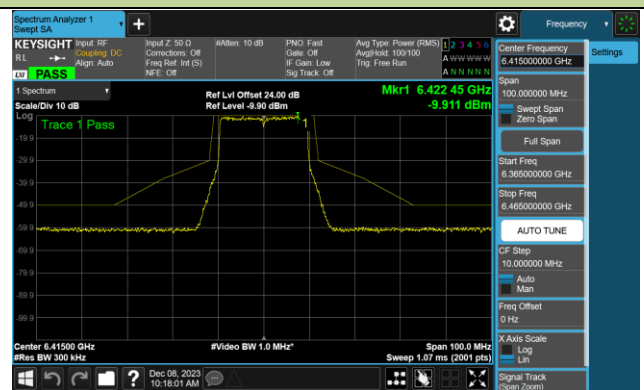

Channel 111 (6505MHz)

Channel 143 (6665MHz)

Channel 175 (6825MHz)

Channel 207 (6985MHz)

802.11be-EHT20 - Ant 1 (Nss = 1)

Channel 33 (6115MHz)

Channel 61 (6255MHz)

Channel 93 (6415MHz)

Channel 97 (6435MHz)

Channel 105 (6475MHz)

Channel 113 (6515MHz)

Channel 117 (6535MHz)

Channel 149 (6695MHz)

802.11be-EHT20 - Ant 1 (Nss = 1)

Channel 181 (6855MHz)

Channel 185 (6875MHz)