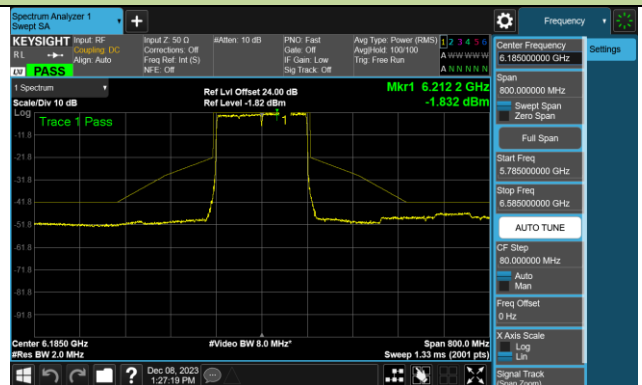

Channel 167 (6785MHz)

802.11ax-HE80 - Ant 1 (Nss = 1)

Channel 183 (6865MHz)

Channel 199 (6945MHz)

Channel 215 (7025MHz)

802.11ax-HE160 - Ant 1 (Nss = 1)

Channel 47 (6185MHz)

Channel 79 (6345MHz)

Channel 111 (6505MHz)

Channel 143 (6665MHz)

Channel 175 (6825MHz)

Channel 207 (6985MHz)

802.11be-EHT20 - Ant 1 (Nss = 1)

Channel 33 (6115MHz)

Channel 61 (6255MHz)

Channel 93 (6415MHz)