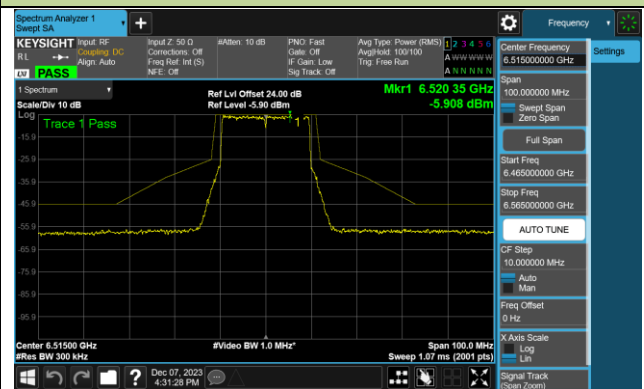

Channel 95 (6425MHz)

Channel 127 (6585MHz)

Channel 159 (6745MHz)

Channel 191 (6905MHz)

802.11ax-HE20 - Ant 0 (Nss = 2)

Channel 33 (6115MHz)

Channel 61 (6255MHz)

Channel 93 (6415MHz)

Channel 97 (6435MHz)

Channel 105 (6475MHz)

Channel 113 (6515MHz)

Channel 117 (6535MHz)

Channel 149 (6695MHz)

802.11ax-HE20 - Ant 0 (Nss = 2)

Channel 181 (6855MHz)

Channel 185 (6875MHz)