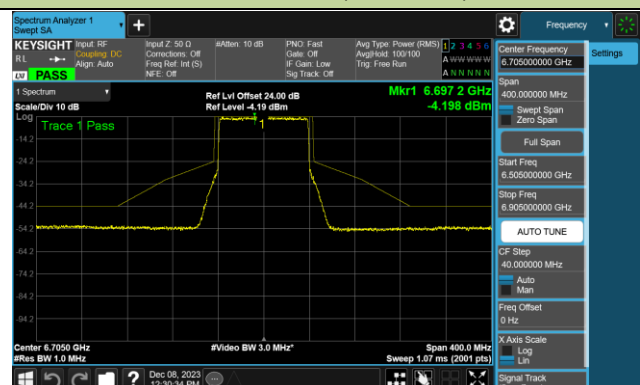

802.11ax-HE80 - Ant 1 (Nss = 1)

Channel 39 (6145MHz)

Channel 55 (6225MHz)

Channel 87 (6385MHz)

Channel 103 (6465MHz)

Channel 119 (6545MHz)

Channel 135 (6625MHz)

Channel 151 (6705MHz)

Channel 167 (6785MHz)

802.11ax-HE80 - Ant 1 (Nss = 1)

Channel 183 (6865MHz)

Channel 199 (6945MHz)

Channel 215 (7025MHz)

802.11ax-HE160 - Ant 1 (Nss = 1)

Channel 47 (6185MHz)

Channel 79 (6345MHz)