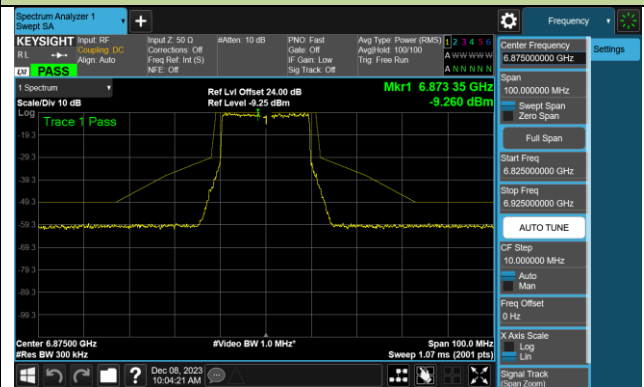

Channel 97 (6435MHz)

Channel 105 (6475MHz)

Channel 113 (6515MHz)

Channel 117 (6535MHz)

Channel 149 (6695MHz)

802.11be-EHT20 - Ant 1 (Nss = 1)

Channel 181 (6855MHz)

Channel 185 (6875MHz)

Channel 189 (6895MHz)

Channel 213 (7015MHz)

Channel 229 (7095MHz)

802.11be-EHT40 - Ant 1 (Nss = 1)

802.11be-EHT40 - Ant 1 (Nss = 1)

Channel 179 (6845MHz)

Channel 187 (6885MHz)

Channel 195 (6925MHz)