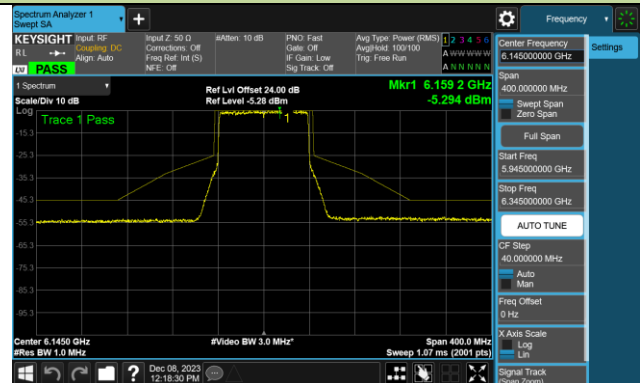

802.11ax-HE80 - Ant 1 (Nss = 1)

Channel 39 (6145MHz)

Channel 55 (6225MHz)

Channel 87 (6385MHz)

Channel 103 (6465MHz)

Channel 119 (6545MHz)

Channel 135 (6625MHz)

Channel 151 (6705MHz)

Channel 167 (6785MHz)

802.11ax-HE80 - Ant 1 (Nss = 1)

Channel 183 (6865MHz)

Channel 199 (6945MHz)

Channel 215 (7025MHz)

802.11ax-HE160 - Ant 1 (Nss = 1)

Channel 47 (6185MHz)

Channel 79 (6345MHz)