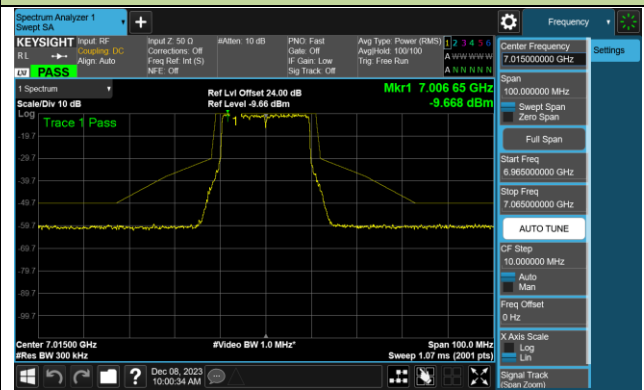

Channel 97 (6435MHz)

Channel 105 (6475MHz)

Channel 113 (6515MHz)

Channel 117 (6535MHz)

Channel 149 (6695MHz)

802.11be-EHT20 - Ant 1 (Nss = 1)

Channel 181 (6855MHz)

Channel 185 (6875MHz)

Channel 189 (6895MHz)

Channel 213 (7015MHz)

Channel 229 (7095MHz)

802.11be-EHT40 - Ant 1 (Nss = 1)

802.11be-EHT40 - Ant 1 (Nss = 1)

Channel 179 (6845MHz)

Channel 187 (6885MHz)

Channel 195 (6925MHz)