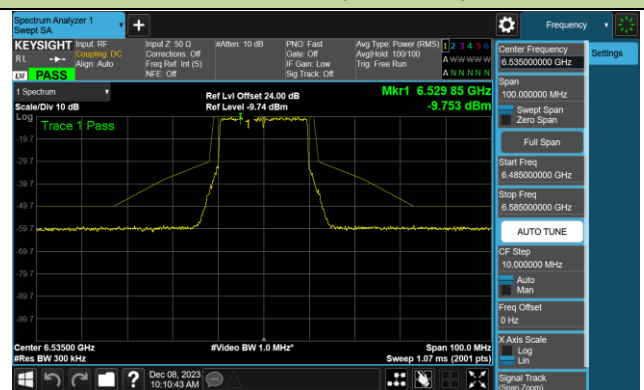

Channel 97 (6435MHz)

Channel 105 (6475MHz)

Channel 113 (6515MHz)

Channel 117 (6535MHz)

Channel 149 (6695MHz)

802.11be-EHT20 - Ant 1 (Nss = 1)

Channel 181 (6855MHz)

Channel 185 (6875MHz)

Channel 189 (6895MHz)

Channel 213 (7015MHz)

Channel 229 (7095MHz)

802.11be-EHT40 - Ant 1 (Nss = 1)

802.11be-EHT40 - Ant 1 (Nss = 1)

Channel 179 (6845MHz)

Channel 187 (6885MHz)

Channel 195 (6925MHz)