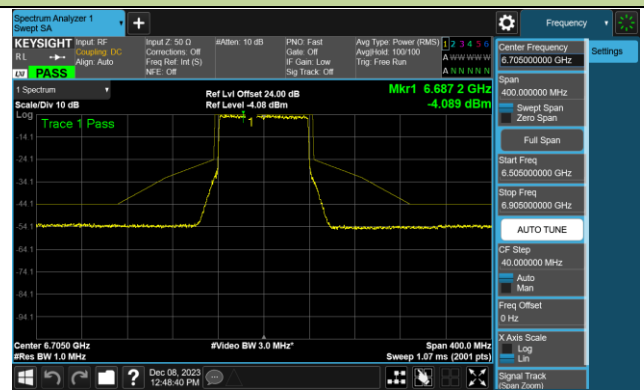

Channel 151 (6705MHz)