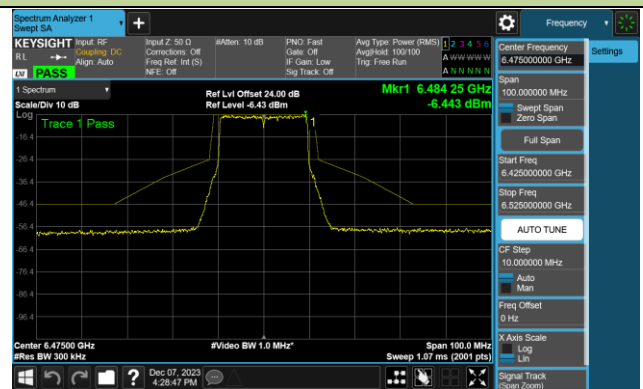

Channel 95 (6425MHz)

Channel 127 (6585MHz)

Channel 159 (6745MHz)

Channel 191 (6905MHz)

802.11ax-HE20 - Ant 0 (Nss = 2)

Channel 33 (6115MHz)

Channel 61 (6255MHz)

Channel 93 (6415MHz)

Channel 97 (6435MHz)

Channel 105 (6475MHz)

Channel 113 (6515MHz)

Channel 117 (6535MHz)

Channel 149 (6695MHz)

802.11ax-HE20 - Ant 0 (Nss = 2)

Channel 181 (6855MHz)

Channel 185 (6875MHz)