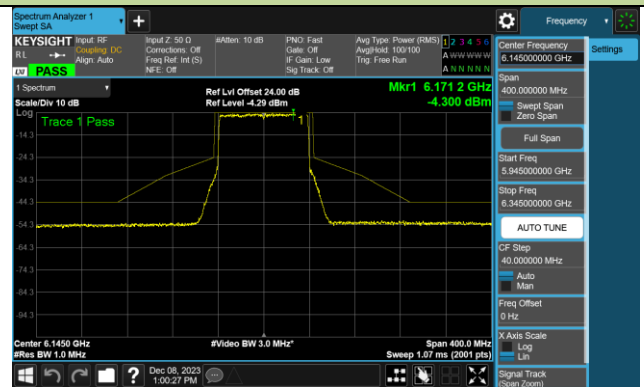

Channel 211 (7005MHz)

Channel 227 (7085MHz)

802.11be-EHT80 - Ant 1 (Nss = 1)

Channel 39 (6145MHz)

Channel 55 (6225MHz)

Channel 87 (6385MHz)

Channel 103 (6465MHz)

Channel 119 (6545MHz)

Channel 135 (6625MHz)

Channel 151 (6705MHz)

Channel 167 (6785MHz)

802.11be-EHT80 - Ant 1 (Nss = 1)

Channel 183 (6865MHz)

Channel 199 (6945MHz)

Channel 215 (7025MHz)

802.11be-EHT160 - Ant 1 (Nss = 1)