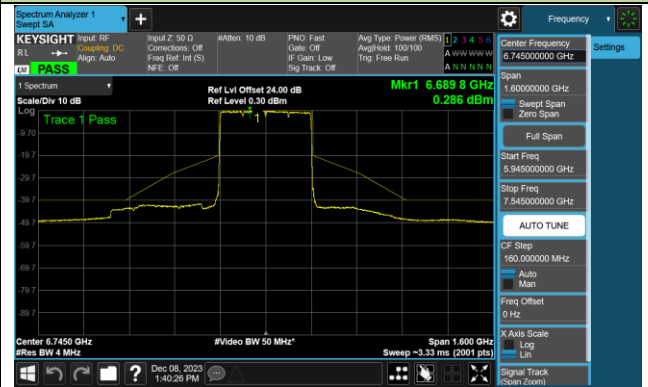

Channel 47 (6185MHz)

Channel 79 (6345MHz)

Channel 111 (6505MHz)

Channel 143 (6665MHz)

Channel 175 (6825MHz)

Channel 207 (6985MHz)

802.11be-EHT320 - Ant 1 (Nss = 1)

Channel 63 (6265MHz)

Channel 95 (6425MHz)

Channel 127 (6585MHz)

Channel 159 (6745MHz)

Channel 191 (6905MHz)

802.11ax-HE20 - Ant 0 (Nss = 2)

Channel 33 (6115MHz)

Channel 61 (6255MHz)

Channel 93 (6415MHz)