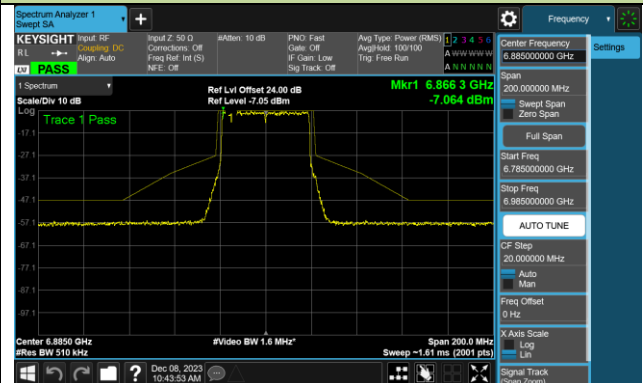

Channel 189 (6895MHz)

Channel 213 (7015MHz)

Channel 229 (7095MHz)

802.11be-EHT40 - Ant 1 (Nss = 1)

802.11be-EHT40 - Ant 1 (Nss = 1)

Channel 179 (6845MHz)

Channel 187 (6885MHz)

Channel 195 (6925MHz)