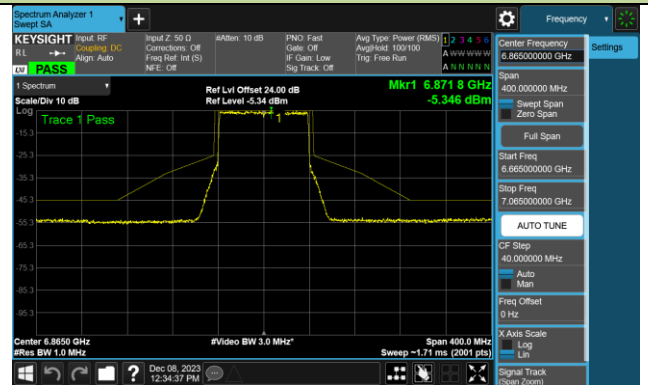

802.11ax-HE80 - Ant 1 (Nss = 1)

Channel 39 (6145MHz)

Channel 55 (6225MHz)

Channel 87 (6385MHz)

Channel 103 (6465MHz)

Channel 119 (6545MHz)

Channel 135 (6625MHz)

Channel 151 (6705MHz)

Channel 167 (6785MHz)

802.11ax-HE80 - Ant 1 (Nss = 1)

Channel 183 (6865MHz)

Channel 199 (6945MHz)

Channel 215 (7025MHz)

802.11ax-HE160 - Ant 1 (Nss = 1)

Channel 47 (6185MHz)

Channel 79 (6345MHz)