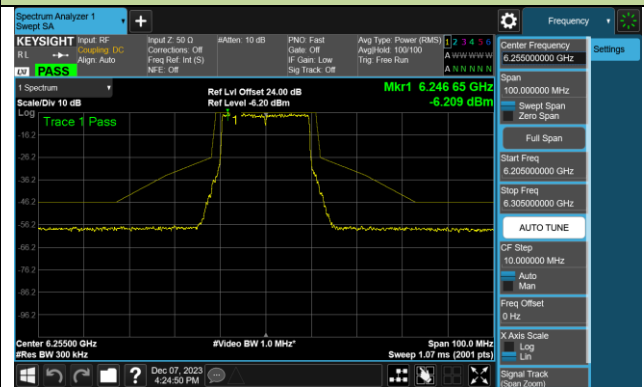

Channel 95 (6425MHz)

Channel 127 (6585MHz)

Channel 159 (6745MHz)

Channel 191 (6905MHz)

802.11ax-HE20 - Ant 0 (Nss = 2)

Channel 33 (6115MHz)

Channel 61 (6255MHz)

Channel 93 (6415MHz)

Channel 97 (6435MHz)

Channel 105 (6475MHz)

Channel 113 (6515MHz)

Channel 117 (6535MHz)

Channel 149 (6695MHz)

802.11ax-HE20 - Ant 0 (Nss = 2)

Channel 181 (6855MHz)

Channel 185 (6875MHz)