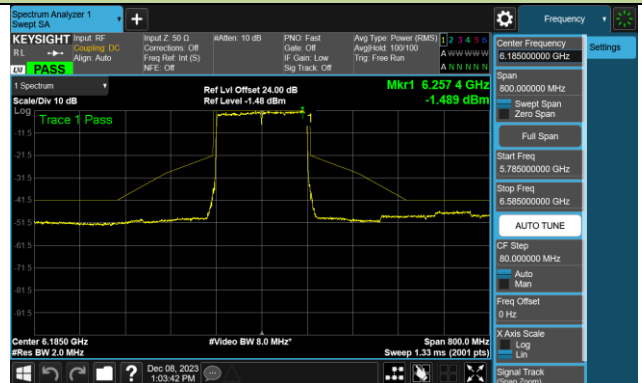

802.11be-EHT160 - Ant 1 (Nss = 1)

Channel 47 (6185MHz)