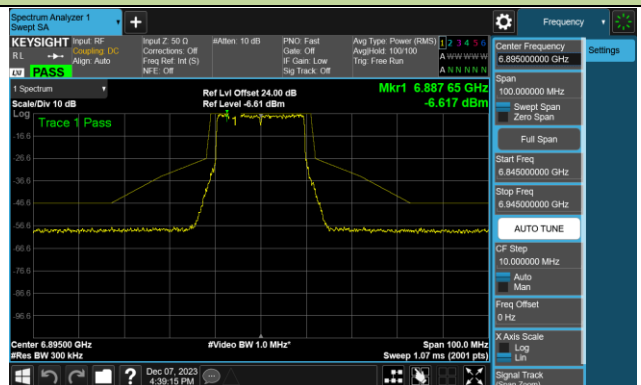

Channel 97 (6435MHz)

Channel 105 (6475MHz)

Channel 113 (6515MHz)

Channel 117 (6535MHz)

Channel 149 (6695MHz)

802.11ax-HE20 - Ant 0 (Nss = 2)

Channel 181 (6855MHz)

Channel 185 (6875MHz)

Channel 189 (6895MHz)

Channel 213 (7015MHz)

Channel 229 (7095MHz)