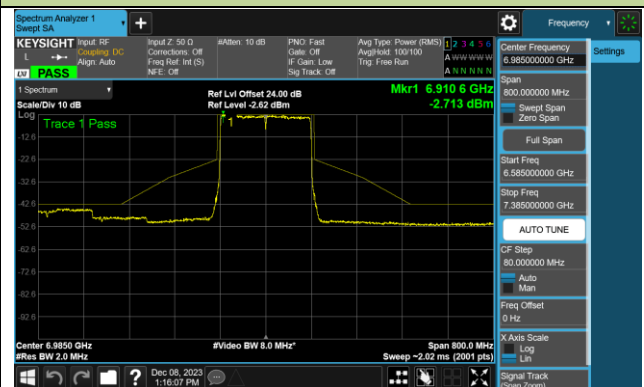

Channel 111 (6505MHz)

Channel 143 (6665MHz)

Channel 175 (6825MHz)

Channel 207 (6985MHz)

802.11be-EHT20 - Ant 1 (Nss = 1)

Channel 33 (6115MHz)

Channel 61 (6255MHz)

Channel 93 (6415MHz)

Channel 97 (6435MHz)

Channel 105 (6475MHz)

Channel 113 (6515MHz)

Channel 117 (6535MHz)

Channel 149 (6695MHz)

802.11be-EHT20 - Ant 1 (Nss = 1)

Channel 181 (6855MHz)

Channel 185 (6875MHz)