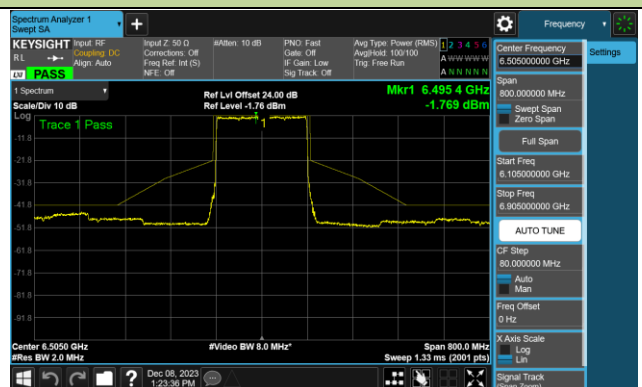

Channel 167 (6785MHz)

802.11ax-HE80 - Ant 1 (Nss = 1)

Channel 183 (6865MHz)

Channel 199 (6945MHz)

Channel 215 (7025MHz)

802.11ax-HE160 - Ant 1 (Nss = 1)

Channel 47 (6185MHz)

Channel 79 (6345MHz)

Channel 111 (6505MHz)

Channel 143 (6665MHz)

Channel 175 (6825MHz)

Channel 207 (6985MHz)

802.11be-EHT20 - Ant 1 (Nss = 1)

Channel 33 (6115MHz)

Channel 61 (6255MHz)

Channel 93 (6415MHz)