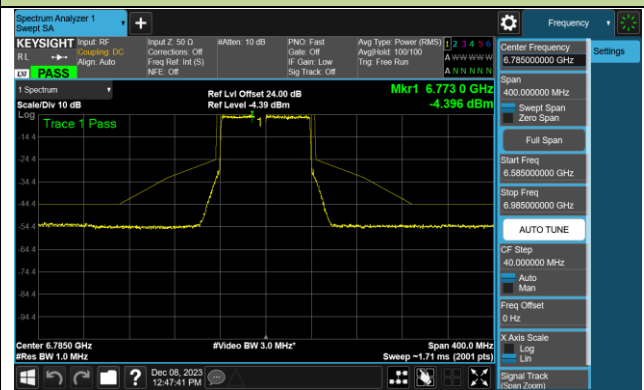

Channel 167 (6785MHz)