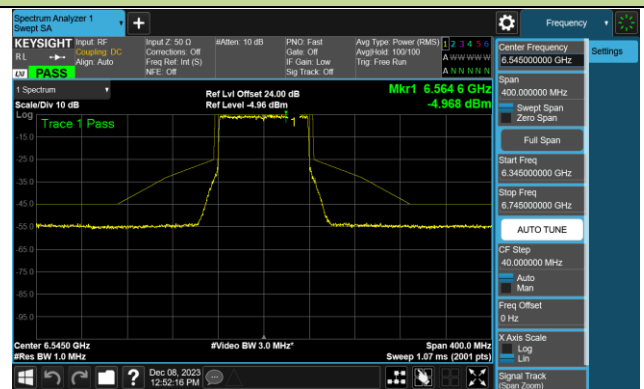

Channel 211 (7005MHz)

Channel 227 (7085MHz)

802.11be-EHT80 - Ant 1 (Nss = 1)

Channel 39 (6145MHz)

Channel 55 (6225MHz)

Channel 87 (6385MHz)

Channel 103 (6465MHz)

Channel 119 (6545MHz)