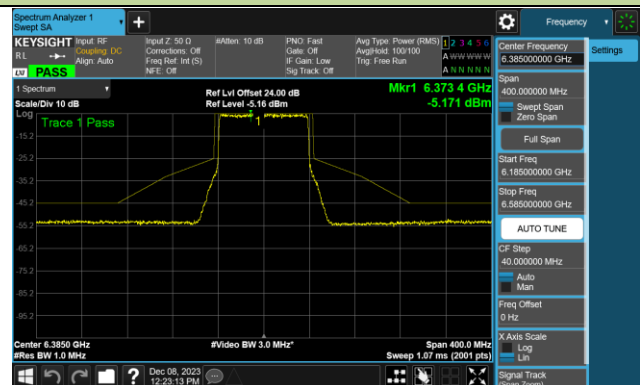

802.11ax-HE80 - Ant 1 (Nss = 1)

Channel 39 (6145MHz)

Channel 55 (6225MHz)

Channel 87 (6385MHz)

Channel 103 (6465MHz)

Channel 119 (6545MHz)

Channel 135 (6625MHz)

Channel 151 (6705MHz)

Channel 167 (6785MHz)

802.11ax-HE80 - Ant 1 (Nss = 1)

Channel 183 (6865MHz)

Channel 199 (6945MHz)

Channel 215 (7025MHz)

802.11ax-HE160 - Ant 1 (Nss = 1)

Channel 47 (6185MHz)

Channel 79 (6345MHz)