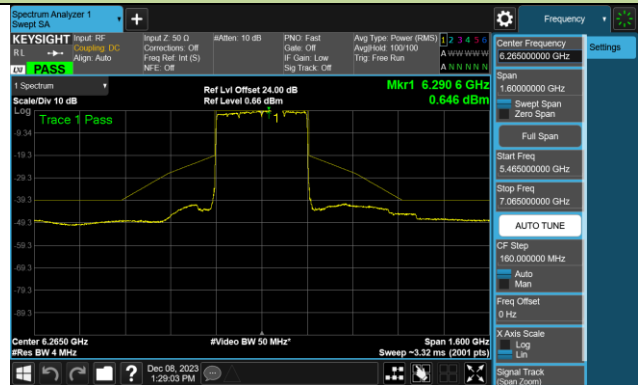

Channel 47 (6185MHz)

Channel 79 (6345MHz)

Channel 111 (6505MHz)

Channel 143 (6665MHz)

Channel 175 (6825MHz)

Channel 207 (6985MHz)

802.11be-EHT320 - Ant 1 (Nss = 1)

Channel 63 (6265MHz)

Channel 95 (6425MHz)

Channel 127 (6585MHz)

Channel 159 (6745MHz)

Channel 191 (6905MHz)

802.11ax-HE20 - Ant 0 (Nss = 2)

Channel 33 (6115MHz)

Channel 61 (6255MHz)

Channel 93 (6415MHz)