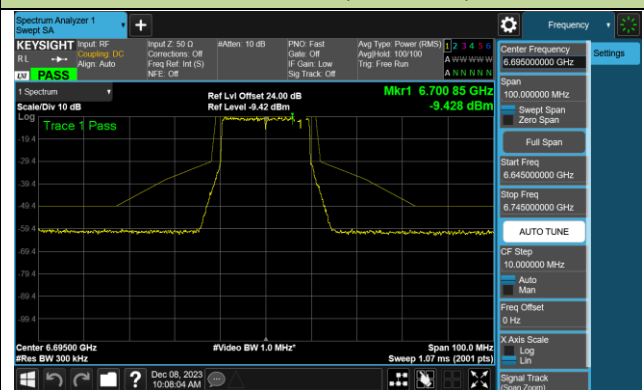

Channel 97 (6435MHz)

Channel 105 (6475MHz)

Channel 113 (6515MHz)

Channel 117 (6535MHz)

Channel 149 (6695MHz)

802.11be-EHT20 - Ant 1 (Nss = 1)

Channel 181 (6855MHz)

Channel 185 (6875MHz)

Channel 189 (6895MHz)

Channel 213 (7015MHz)

Channel 229 (7095MHz)

802.11be-EHT40 - Ant 1 (Nss = 1)

802.11be-EHT40 - Ant 1 (Nss = 1)

Channel 179 (6845MHz)

Channel 187 (6885MHz)

Channel 195 (6925MHz)