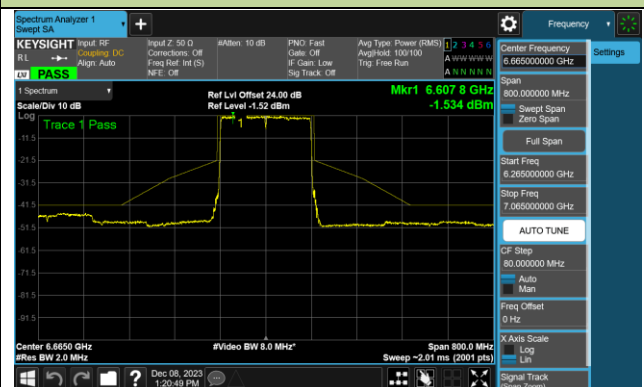

Channel 167 (6785MHz)

802.11ax-HE80 - Ant 1 (Nss = 1)

Channel 183 (6865MHz)

Channel 199 (6945MHz)

Channel 215 (7025MHz)

802.11ax-HE160 - Ant 1 (Nss = 1)

Channel 47 (6185MHz)

Channel 79 (6345MHz)

Channel 111 (6505MHz)

Channel 143 (6665MHz)

Channel 175 (6825MHz)

Channel 207 (6985MHz)

802.11be-EHT20 - Ant 1 (Nss = 1)

Channel 33 (6115MHz)

Channel 61 (6255MHz)

Channel 93 (6415MHz)