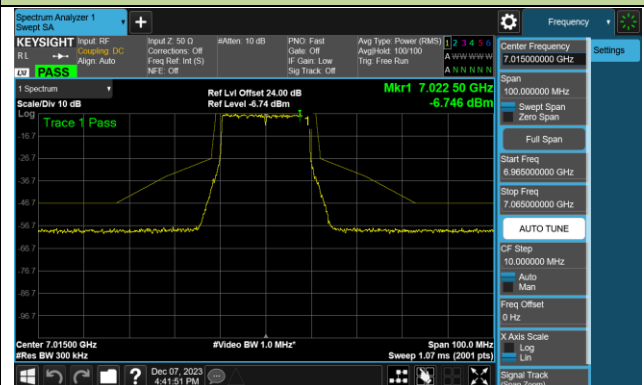

Channel 95 (6425MHz)

Channel 127 (6585MHz)

Channel 159 (6745MHz)

Channel 191 (6905MHz)

802.11ax-HE20 - Ant 0 (Nss = 2)

Channel 33 (6115MHz)

Channel 61 (6255MHz)

Channel 93 (6415MHz)

Channel 97 (6435MHz)

Channel 105 (6475MHz)

Channel 113 (6515MHz)

Channel 117 (6535MHz)

Channel 149 (6695MHz)

802.11ax-HE20 - Ant 0 (Nss = 2)

Channel 181 (6855MHz)

Channel 185 (6875MHz)

Channel 189 (6895MHz)

Channel 213 (7015MHz)

Channel 229 (7095MHz)