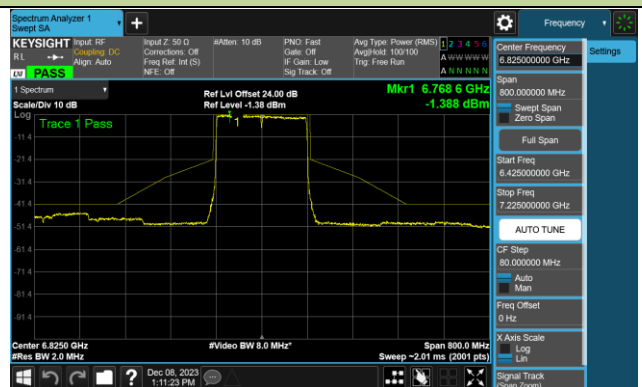

Channel 47 (6185MHz)

Channel 79 (6345MHz)

Channel 111 (6505MHz)

Channel 143 (6665MHz)

Channel 175 (6825MHz)

Channel 207 (6985MHz)

802.11be-EHT320 - Ant 1 (Nss = 1)

Channel 63 (6265MHz)

Channel 95 (6425MHz)

Channel 127 (6585MHz)

Channel 159 (6745MHz)

Channel 191 (6905MHz)

802.11ax-HE20 - Ant 0 (Nss = 2)

Channel 33 (6115MHz)

Channel 61 (6255MHz)

Channel 93 (6415MHz)