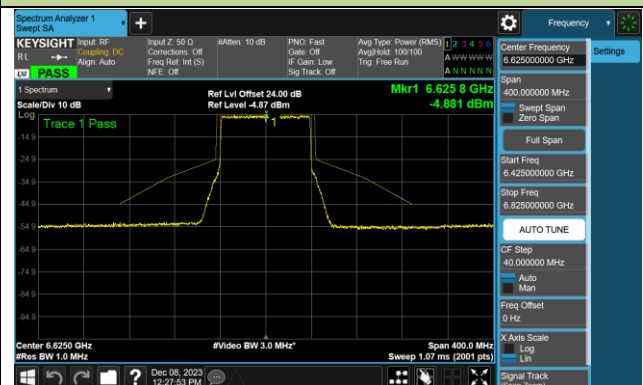

802.11ax-HE80 - Ant 1 (Nss = 1)

Channel 39 (6145MHz)

Channel 55 (6225MHz)

Channel 87 (6385MHz)

Channel 103 (6465MHz)

Channel 119 (6545MHz)

Channel 135 (6625MHz)

Channel 151 (6705MHz)

Channel 167 (6785MHz)

802.11ax-HE80 - Ant 1 (Nss = 1)

Channel 183 (6865MHz)

Channel 199 (6945MHz)

Channel 215 (7025MHz)

802.11ax-HE160 - Ant 1 (Nss = 1)

Channel 47 (6185MHz)

Channel 79 (6345MHz)