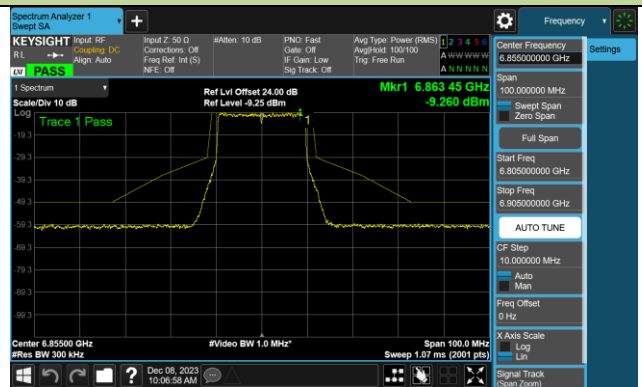

Channel 97 (6435MHz)

Channel 105 (6475MHz)

Channel 113 (6515MHz)

Channel 117 (6535MHz)

Channel 149 (6695MHz)

802.11be-EHT20 - Ant 1 (Nss = 1)

Channel 181 (6855MHz)

Channel 185 (6875MHz)

Channel 189 (6895MHz)

Channel 213 (7015MHz)

Channel 229 (7095MHz)

802.11be-EHT40 - Ant 1 (Nss = 1)

802.11be-EHT40 - Ant 1 (Nss = 1)

Channel 179 (6845MHz)

Channel 187 (6885MHz)

Channel 195 (6925MHz)