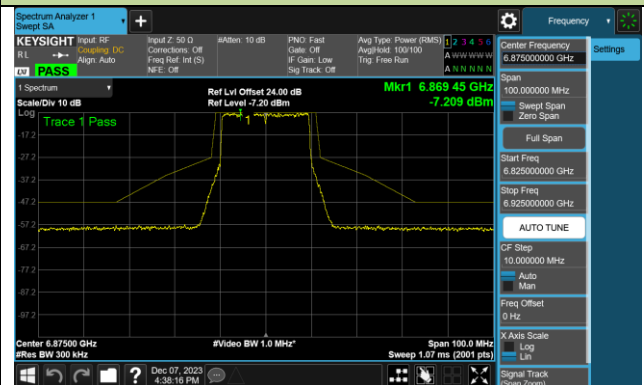

Channel 97 (6435MHz)

Channel 105 (6475MHz)

Channel 113 (6515MHz)

Channel 117 (6535MHz)

Channel 149 (6695MHz)

802.11ax-HE20 - Ant 0 (Nss = 2)

Channel 181 (6855MHz)

Channel 185 (6875MHz)

Channel 189 (6895MHz)

Channel 213 (7015MHz)

Channel 229 (7095MHz)