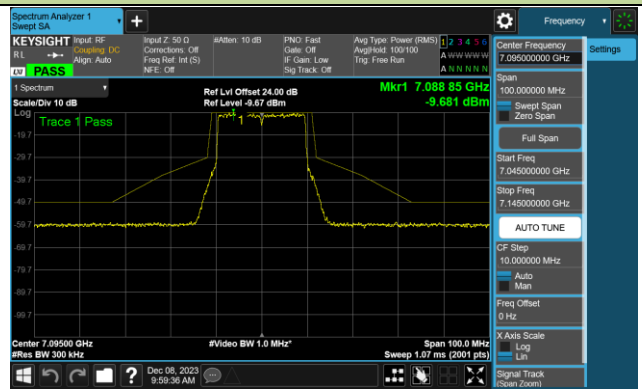

Channel 97 (6435MHz)

Channel 105 (6475MHz)

Channel 113 (6515MHz)

Channel 117 (6535MHz)

Channel 149 (6695MHz)

802.11be-EHT20 - Ant 1 (Nss = 1)

Channel 181 (6855MHz)

Channel 185 (6875MHz)

Channel 189 (6895MHz)

Channel 213 (7015MHz)

Channel 229 (7095MHz)

802.11be-EHT40 - Ant 1 (Nss = 1)

802.11be-EHT40 - Ant 1 (Nss = 1)

Channel 179 (6845MHz)

Channel 187 (6885MHz)

Channel 195 (6925MHz)