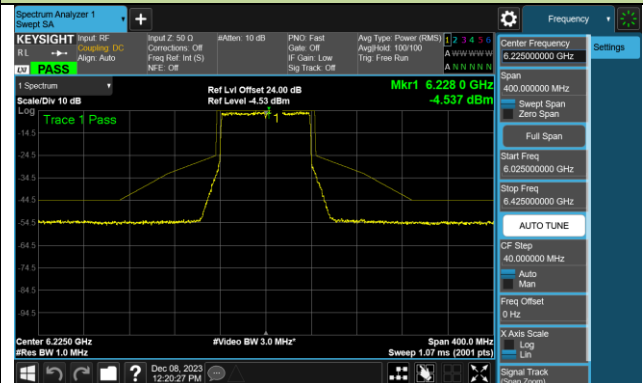

802.11ax-HE80 - Ant 1 (Nss = 1)

Channel 39 (6145MHz)

Channel 55 (6225MHz)

Channel 87 (6385MHz)

Channel 103 (6465MHz)

Channel 119 (6545MHz)

Channel 135 (6625MHz)

Channel 151 (6705MHz)

Channel 167 (6785MHz)

802.11ax-HE80 - Ant 1 (Nss = 1)

Channel 183 (6865MHz)

Channel 199 (6945MHz)

Channel 215 (7025MHz)

802.11ax-HE160 - Ant 1 (Nss = 1)

Channel 47 (6185MHz)

Channel 79 (6345MHz)