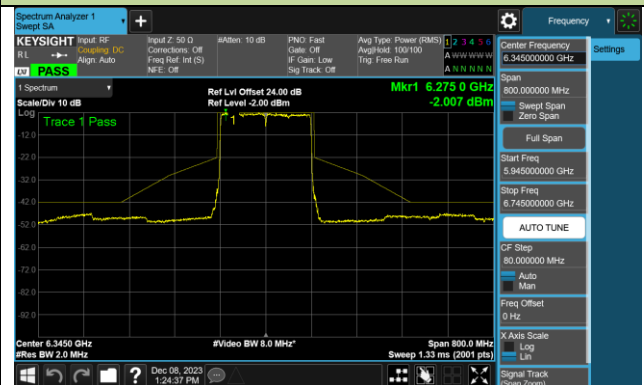

Channel 167 (6785MHz)

802.11ax-HE80 - Ant 1 (Nss = 1)

Channel 183 (6865MHz)

Channel 199 (6945MHz)

Channel 215 (7025MHz)

802.11ax-HE160 - Ant 1 (Nss = 1)

Channel 47 (6185MHz)

Channel 79 (6345MHz)

Channel 111 (6505MHz)

Channel 143 (6665MHz)

Channel 175 (6825MHz)

Channel 207 (6985MHz)

802.11be-EHT20 - Ant 1 (Nss = 1)

Channel 33 (6115MHz)

Channel 61 (6255MHz)

Channel 93 (6415MHz)