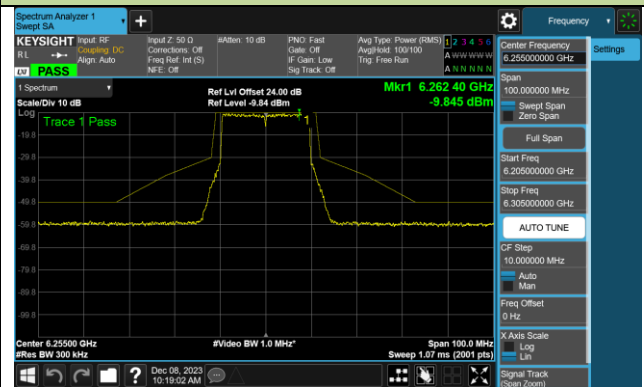

Channel 111 (6505MHz)

Channel 143 (6665MHz)

Channel 175 (6825MHz)

Channel 207 (6985MHz)

802.11be-EHT20 - Ant 1 (Nss = 1)

Channel 33 (6115MHz)

Channel 61 (6255MHz)

Channel 93 (6415MHz)

Channel 97 (6435MHz)

Channel 105 (6475MHz)

Channel 113 (6515MHz)

Channel 117 (6535MHz)

Channel 149 (6695MHz)

802.11be-EHT20 - Ant 1 (Nss = 1)

Channel 181 (6855MHz)

Channel 185 (6875MHz)