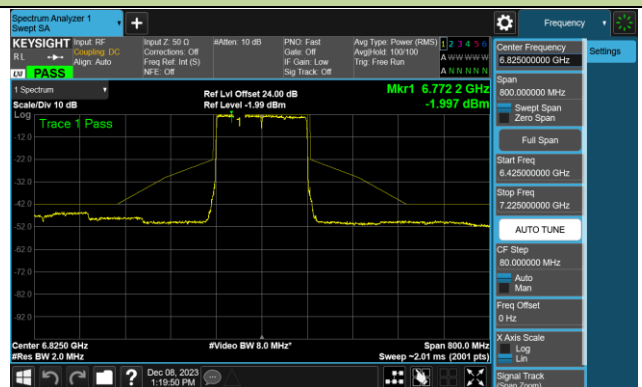

Channel 167 (6785MHz)

802.11ax-HE80 - Ant 1 (Nss = 1)

Channel 183 (6865MHz)

Channel 199 (6945MHz)

Channel 215 (7025MHz)

802.11ax-HE160 - Ant 1 (Nss = 1)

Channel 47 (6185MHz)

Channel 79 (6345MHz)

Channel 111 (6505MHz)

Channel 143 (6665MHz)

Channel 175 (6825MHz)

Channel 207 (6985MHz)

802.11be-EHT20 - Ant 1 (Nss = 1)

Channel 33 (6115MHz)

Channel 61 (6255MHz)

Channel 93 (6415MHz)