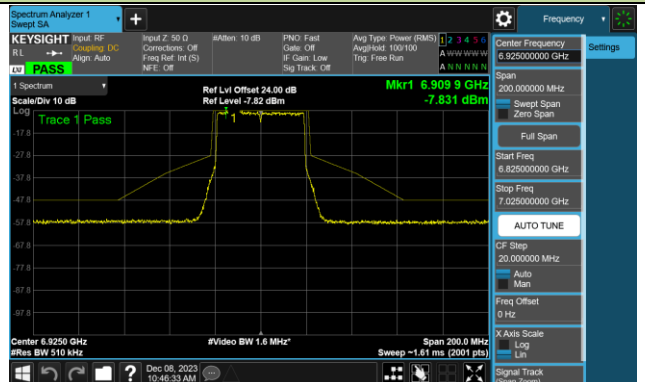

Channel 189 (6895MHz)

Channel 213 (7015MHz)

Channel 229 (7095MHz)

802.11be-EHT40 - Ant 1 (Nss = 1)

802.11be-EHT40 - Ant 1 (Nss = 1)

Channel 179 (6845MHz)

Channel 187 (6885MHz)

Channel 195 (6925MHz)

Channel 211 (7005MHz)

Channel 227 (7085MHz)

802.11be-EHT80 - Ant 1 (Nss = 1)

Channel 39 (6145MHz)

Channel 55 (6225MHz)

Channel 87 (6385MHz)

Channel 103 (6465MHz)

Channel 119 (6545MHz)