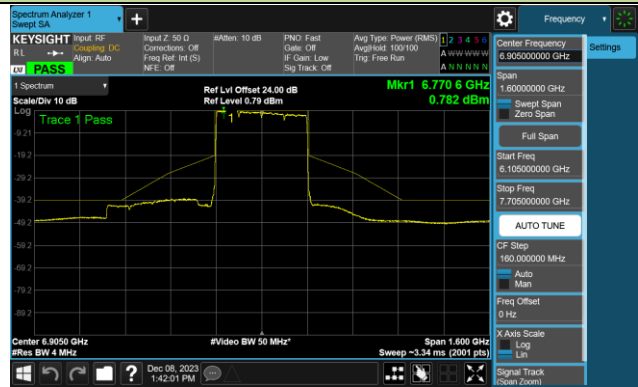

Channel 95 (6425MHz)

Channel 127 (6585MHz)

Channel 159 (6745MHz)

Channel 191 (6905MHz)

802.11ax-HE20 - Ant 0 (Nss = 2)

Channel 33 (6115MHz)

Channel 61 (6255MHz)

Channel 93 (6415MHz)

Channel 97 (6435MHz)

Channel 105 (6475MHz)

Channel 113 (6515MHz)

Channel 117 (6535MHz)

Channel 149 (6695MHz)

802.11ax-HE20 - Ant 0 (Nss = 2)

Channel 181 (6855MHz)

Channel 185 (6875MHz)

Channel 189 (6895MHz)

Channel 213 (7015MHz)

Channel 229 (7095MHz)