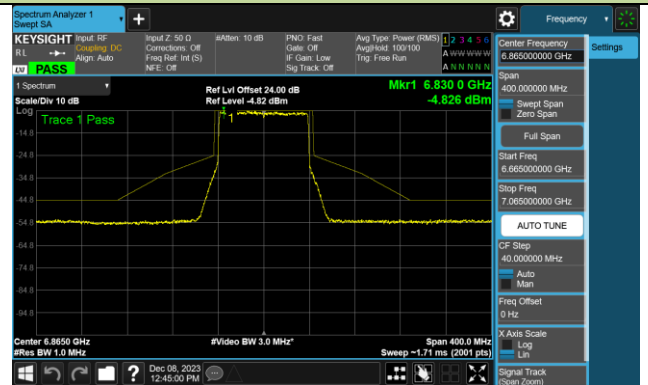

Channel 135 (6625MHz)

Channel 151 (6705MHz)

Channel 167 (6785MHz)

802.11be-EHT80 - Ant 1 (Nss = 1)

Channel 183 (6865MHz)

Channel 199 (6945MHz)

Channel 215 (7025MHz)

802.11be-EHT160 - Ant 1 (Nss = 1)