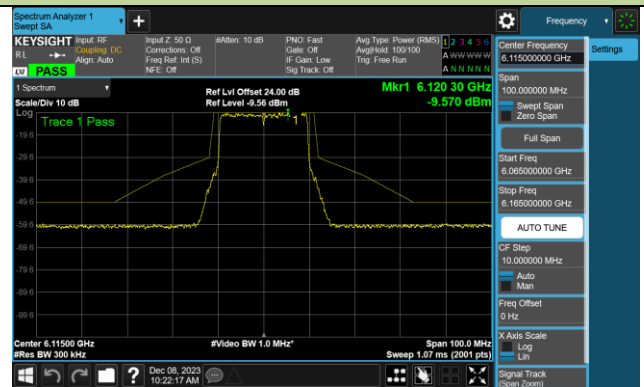

Channel 111 (6505MHz)

Channel 143 (6665MHz)

Channel 175 (6825MHz)

Channel 207 (6985MHz)

802.11be-EHT20 - Ant 1 (Nss = 1)

Channel 33 (6115MHz)

Channel 61 (6255MHz)

Channel 93 (6415MHz)

Channel 97 (6435MHz)

Channel 105 (6475MHz)

Channel 113 (6515MHz)

Channel 117 (6535MHz)

Channel 149 (6695MHz)

802.11be-EHT20 - Ant 1 (Nss = 1)

Channel 181 (6855MHz)

Channel 185 (6875MHz)