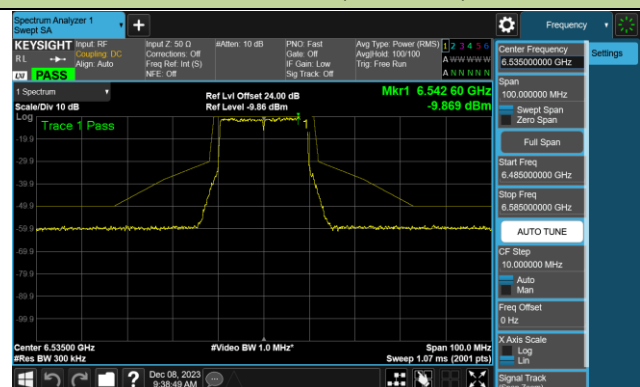

Channel 175 (6825MHz)

Channel 207 (6985MHz)

802.11be-EHT320 - Ant 0 (Nss = 1)

Channel 63 (6265MHz)

Channel 95 (6425MHz)

Channel 127 (6585MHz)

Channel 159 (6745MHz)

Channel 191 (6905MHz)

802.11ax-HE20 - Ant 1 (Nss = 1)

Channel 33 (6115MHz)

Channel 61 (6255MHz)

Channel 93 (6415MHz)

Channel 97 (6435MHz)

Channel 105 (6475MHz)

Channel 113 (6515MHz)

Channel 117 (6535MHz)

Channel 149 (6695MHz)

802.11ax-HE20 - Ant 1 (Nss = 1)

Channel 181 (6855MHz)

Channel 185 (6875MHz)

Channel 189 (6895MHz)

Channel 213 (7015MHz)

Channel 229 (7095MHz)

802.11ax-HE40 - Ant 1 (Nss = 1)