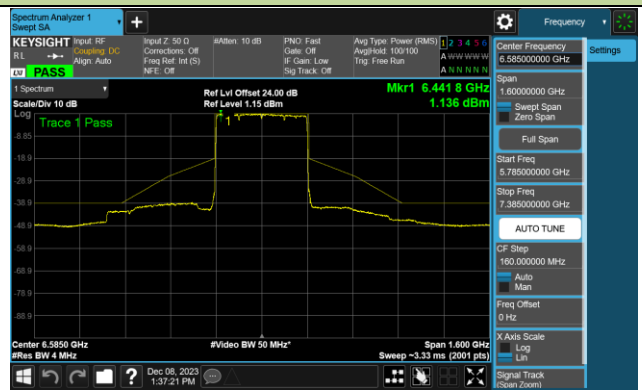

Channel 183 (6865MHz)

Channel 199 (6945MHz)

Channel 215 (7025MHz)

802.11be-EHT160 - Ant 0 (Nss = 1)

Channel 47 (6185MHz)

Channel 79 (6345MHz)

Channel 111 (6505MHz)

Channel 143 (6665MHz)

Channel 175 (6825MHz)

Channel 207 (6985MHz)

802.11be-EHT320 - Ant 0 (Nss = 1)

Channel 63 (6265MHz)

Channel 95 (6425MHz)

Channel 127 (6585MHz)

Channel 159 (6745MHz)

Channel 191 (6905MHz)

802.11ax-HE20 - Ant 1 (Nss = 1)

Channel 33 (6115MHz)

Channel 61 (6255MHz)

Channel 93 (6415MHz)

Channel 97 (6435MHz)

Channel 105 (6475MHz)

Channel 113 (6515MHz)

Channel 117 (6535MHz)