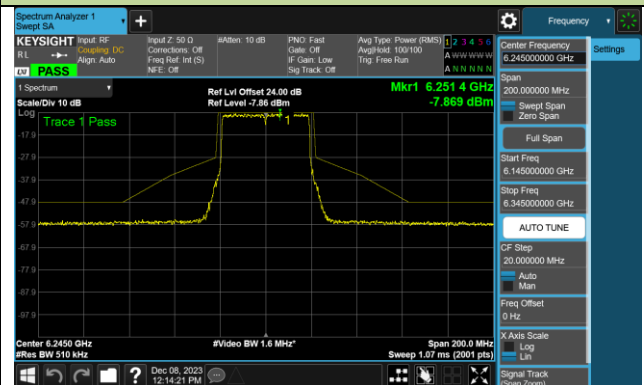

Channel 59 (6245MHz)