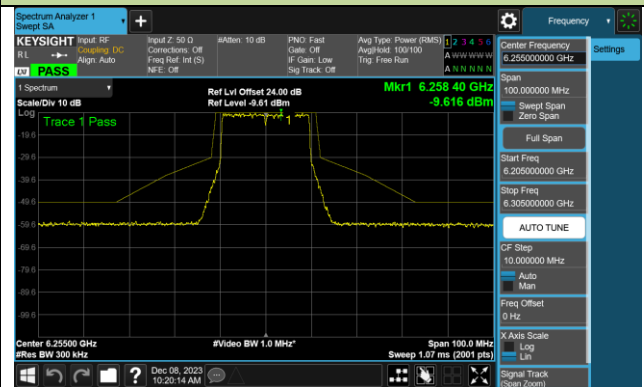

802.11be-EHT20 - Ant 0 (Nss = 1)

Channel 33 (6115MHz)

Channel 61 (6255MHz)

Channel 93 (6415MHz)

Channel 97 (6435MHz)

Channel 105 (6475MHz)

Channel 113 (6515MHz)

Channel 117 (6535MHz)

Channel 149 (6695MHz)

802.11be-EHT20 - Ant 0 (Nss = 1)

Channel 181 (6855MHz)

Channel 185 (6875MHz)

Channel 189 (6895MHz)

Channel 213 (7015MHz)

Channel 229 (7095MHz)

802.11be-EHT40 - Ant 0 (Nss = 1)