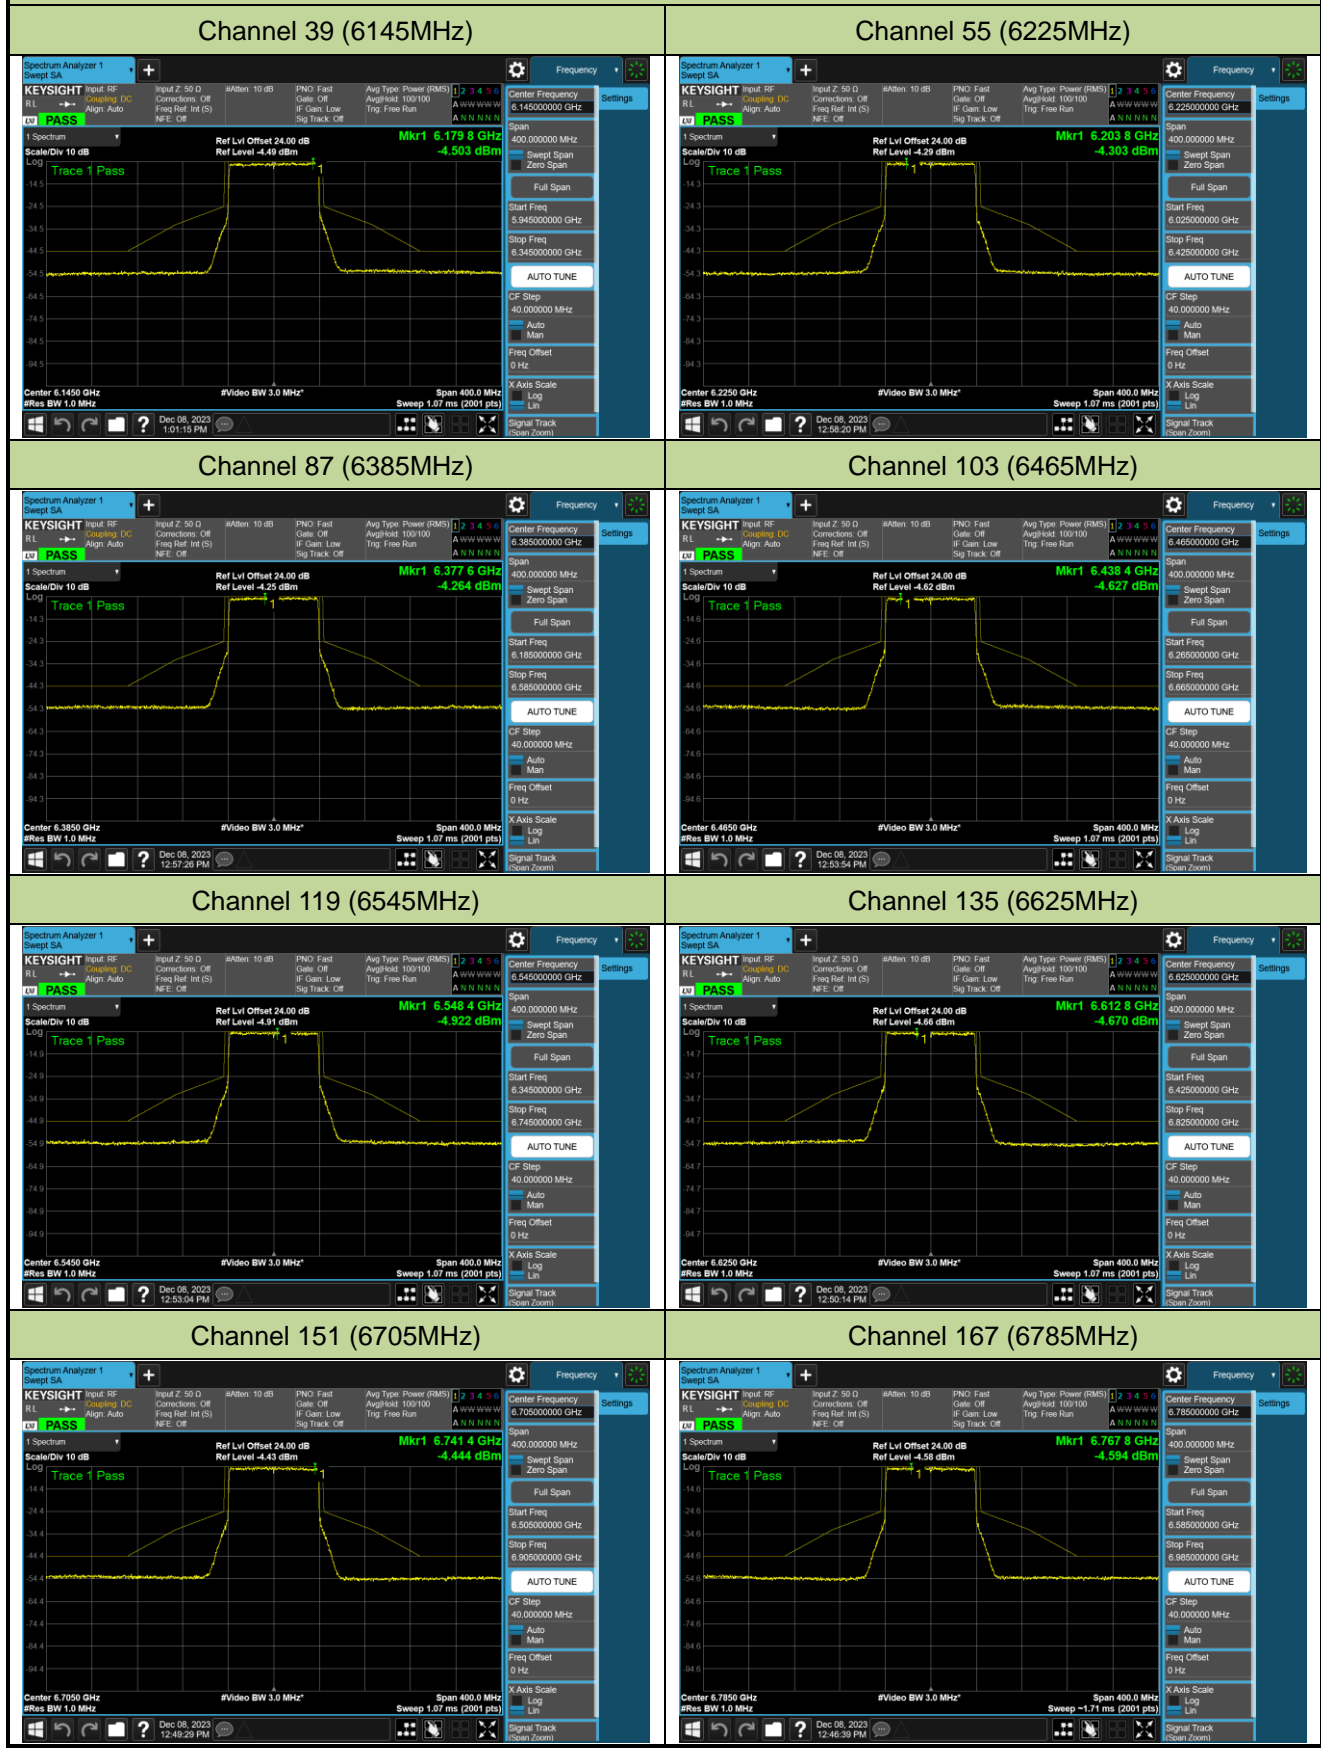

Channel 35 (6125MHz)

Channel 59 (6245MHz)

Channel 91 (6405MHz)

Channel 99 (6445MHz)

Channel 107 (6485MHz)

Channel 115 (6525MHz)

Channel 123 (6565MHz)

Channel 147 (6685MHz)

802.11be-EHT40 - Ant 0 (Nss = 1)

Channel 179 (6845MHz)

Channel 187 (6885MHz)

Channel 195 (6925MHz)

Channel 211 (7005MHz)

Channel 227 (7085MHz)

802.11be-EHT80 - Ant 0 (Nss = 1)

802.11be-EHT80 - Ant 0 (Nss = 1)

Channel 183 (6865MHz)

Channel 199 (6945MHz)

Channel 215 (7025MHz)

802.11be-EHT160 - Ant 0 (Nss = 1)

Channel 47 (6185MHz)

Channel 79 (6345MHz)

Channel 111 (6505MHz)

Channel 143 (6665MHz)

Channel 175 (6825MHz)

Channel 207 (6985MHz)

802.11be-EHT320 - Ant 0 (Nss = 1)

Channel 63 (6265MHz)

Channel 95 (6425MHz)

Channel 127 (6585MHz)

Channel 159 (6745MHz)

Channel 191 (6905MHz)