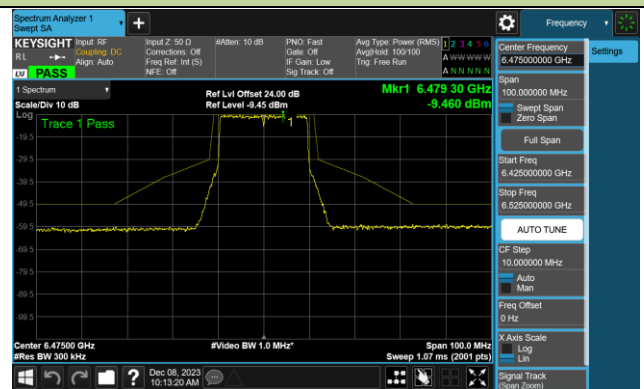

802.11be-EHT20 - Ant 0 (Nss = 1)

Channel 33 (6115MHz)

Channel 61 (6255MHz)

Channel 93 (6415MHz)

Channel 97 (6435MHz)

Channel 105 (6475MHz)

Channel 113 (6515MHz)

Channel 117 (6535MHz)

Channel 149 (6695MHz)

802.11be-EHT20 - Ant 0 (Nss = 1)

Channel 181 (6855MHz)

Channel 185 (6875MHz)

Channel 189 (6895MHz)

Channel 213 (7015MHz)

Channel 229 (7095MHz)

802.11be-EHT40 - Ant 0 (Nss = 1)