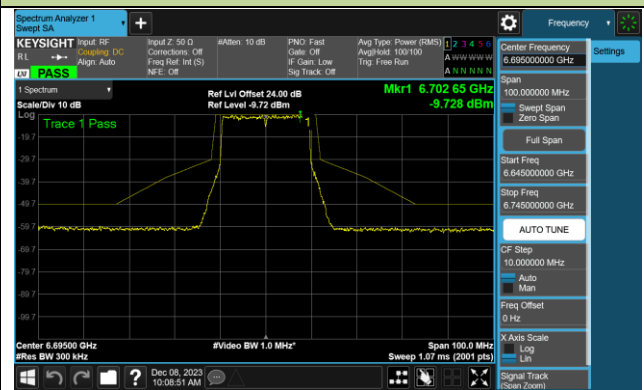

802.11be-EHT20 - Ant 0 (Nss = 1)

Channel 33 (6115MHz)

Channel 61 (6255MHz)

Channel 93 (6415MHz)

Channel 97 (6435MHz)

Channel 105 (6475MHz)

Channel 113 (6515MHz)

Channel 117 (6535MHz)

Channel 149 (6695MHz)

802.11be-EHT20 - Ant 0 (Nss = 1)

Channel 181 (6855MHz)

Channel 185 (6875MHz)

Channel 189 (6895MHz)

Channel 213 (7015MHz)

Channel 229 (7095MHz)

802.11be-EHT40 - Ant 0 (Nss = 1)