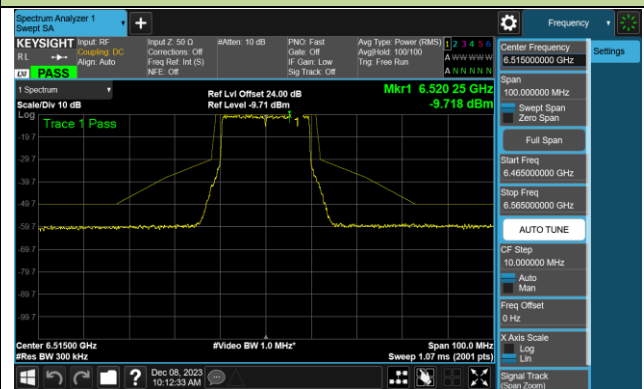

802.11be-EHT20 - Ant 0 (Nss = 1)

Channel 33 (6115MHz)

Channel 61 (6255MHz)

Channel 93 (6415MHz)

Channel 97 (6435MHz)

Channel 105 (6475MHz)

Channel 113 (6515MHz)

Channel 117 (6535MHz)

Channel 149 (6695MHz)

802.11be-EHT20 - Ant 0 (Nss = 1)

Channel 181 (6855MHz)

Channel 185 (6875MHz)

Channel 189 (6895MHz)

Channel 213 (7015MHz)

Channel 229 (7095MHz)

802.11be-EHT40 - Ant 0 (Nss = 1)