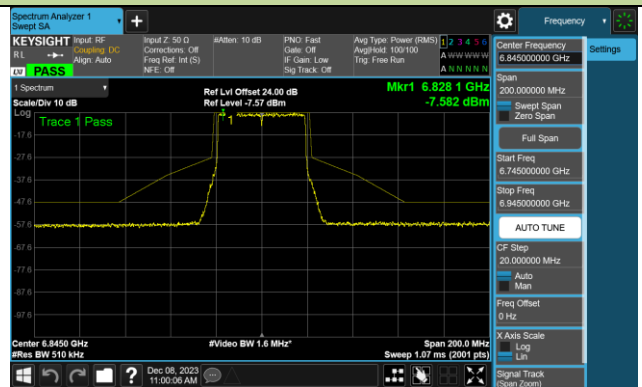

Channel 35 (6125MHz)

Channel 59 (6245MHz)

Channel 91 (6405MHz)

Channel 99 (6445MHz)

Channel 107 (6485MHz)

Channel 115 (6525MHz)

Channel 123 (6565MHz)

Channel 147 (6685MHz)

802.11ax-HE40 - Ant 1 (Nss = 1)

Channel 179 (6845MHz)

Channel 187 (6885MHz)

Channel 195 (6925MHz)

Channel 211 (7005MHz)

Channel 227 (7085MHz)