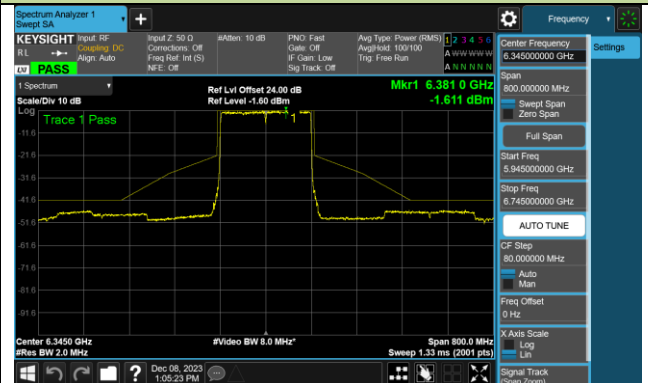

802.11be-EHT40 - Ant 0 (Nss = 1)

Channel 179 (6845MHz)

Channel 187 (6885MHz)

Channel 195 (6925MHz)

Channel 211 (7005MHz)

Channel 227 (7085MHz)

802.11be-EHT80 - Ant 0 (Nss = 1)

802.11be-EHT80 - Ant 0 (Nss = 1)

Channel 183 (6865MHz)

Channel 199 (6945MHz)

Channel 215 (7025MHz)

802.11be-EHT160 - Ant 0 (Nss = 1)

Channel 47 (6185MHz)

Channel 79 (6345MHz)

Channel 111 (6505MHz)

Channel 143 (6665MHz)

Channel 175 (6825MHz)

Channel 207 (6985MHz)

802.11be-EHT320 - Ant 0 (Nss = 1)

Channel 63 (6265MHz)

Channel 95 (6425MHz)

Channel 127 (6585MHz)

Channel 159 (6745MHz)

Channel 191 (6905MHz)