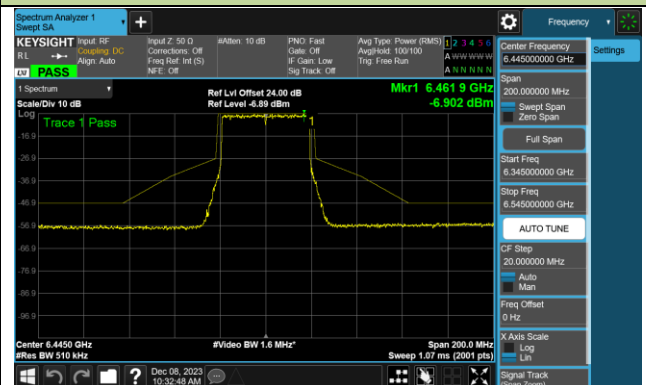

Channel 35 (6125MHz)

Channel 59 (6245MHz)

Channel 91 (6405MHz)

Channel 99 (6445MHz)

Channel 107 (6485MHz)

Channel 115 (6525MHz)

Channel 123 (6565MHz)

Channel 147 (6685MHz)

802.11be-EHT40 - Ant 0 (Nss = 1)

Channel 179 (6845MHz)

Channel 187 (6885MHz)

Channel 195 (6925MHz)

Channel 211 (7005MHz)

Channel 227 (7085MHz)

802.11be-EHT80 - Ant 0 (Nss = 1)

802.11be-EHT80 - Ant 0 (Nss = 1)