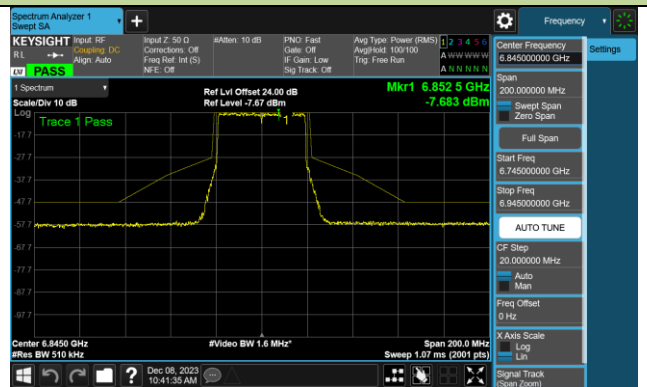

Channel 149 (6695MHz)

802.11be-EHT20 - Ant 0 (Nss = 1)

Channel 181 (6855MHz)

Channel 185 (6875MHz)

Channel 189 (6895MHz)

Channel 213 (7015MHz)

Channel 229 (7095MHz)

802.11be-EHT40 - Ant 0 (Nss = 1)

Channel 35 (6125MHz)

Channel 59 (6245MHz)

Channel 91 (6405MHz)

Channel 99 (6445MHz)

Channel 107 (6485MHz)

Channel 115 (6525MHz)

Channel 123 (6565MHz)

Channel 147 (6685MHz)

802.11be-EHT40 - Ant 0 (Nss = 1)

Channel 179 (6845MHz)

Channel 187 (6885MHz)

Channel 195 (6925MHz)

Channel 211 (7005MHz)

Channel 227 (7085MHz)

802.11be-EHT80 - Ant 0 (Nss = 1)

802.11be-EHT80 - Ant 0 (Nss = 1)