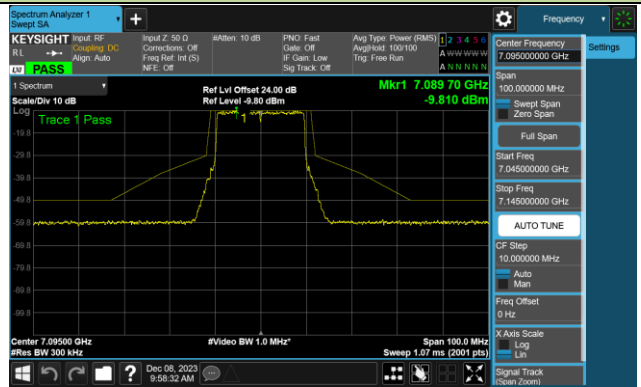

Channel 149 (6695MHz)

802.11be-EHT20 - Ant 0 (Nss = 1)

Channel 181 (6855MHz)

Channel 185 (6875MHz)

Channel 189 (6895MHz)

Channel 213 (7015MHz)

Channel 229 (7095MHz)

802.11be-EHT40 - Ant 0 (Nss = 1)