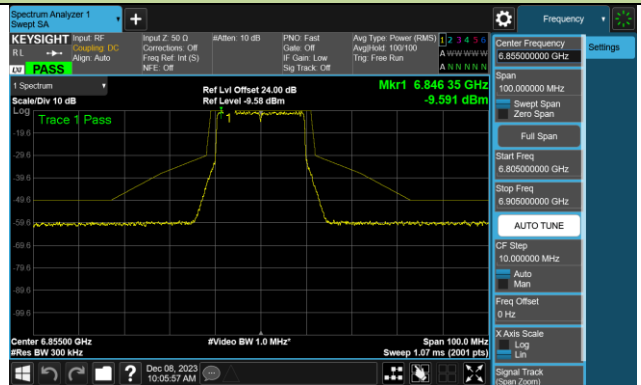

802.11be-EHT20 - Ant 0 (Nss = 1)

Channel 33 (6115MHz)

Channel 61 (6255MHz)

Channel 93 (6415MHz)

Channel 97 (6435MHz)

Channel 105 (6475MHz)

Channel 113 (6515MHz)

Channel 117 (6535MHz)

Channel 149 (6695MHz)

802.11be-EHT20 - Ant 0 (Nss = 1)

Channel 181 (6855MHz)

Channel 185 (6875MHz)

Channel 189 (6895MHz)

Channel 213 (7015MHz)

Channel 229 (7095MHz)

802.11be-EHT40 - Ant 0 (Nss = 1)