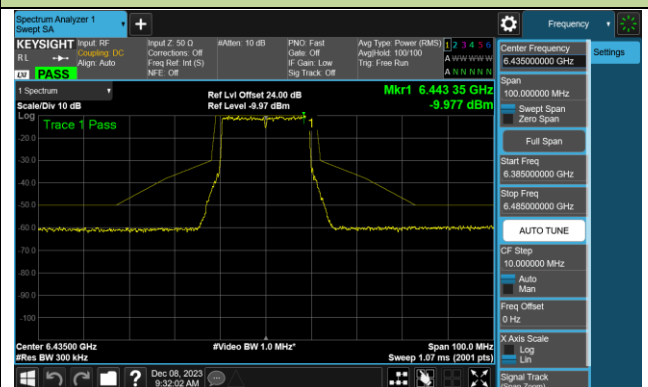

802.11ax-HE20 - Ant 1 (Nss = 1)

Channel 33 (6115MHz)

Channel 61 (6255MHz)

Channel 93 (6415MHz)

Channel 97 (6435MHz)

Channel 105 (6475MHz)

Channel 113 (6515MHz)

Channel 117 (6535MHz)

Channel 149 (6695MHz)

802.11ax-HE20 - Ant 1 (Nss = 1)

Channel 181 (6855MHz)

Channel 185 (6875MHz)

Channel 189 (6895MHz)

Channel 213 (7015MHz)

Channel 229 (7095MHz)

802.11ax-HE40 - Ant 1 (Nss = 1)