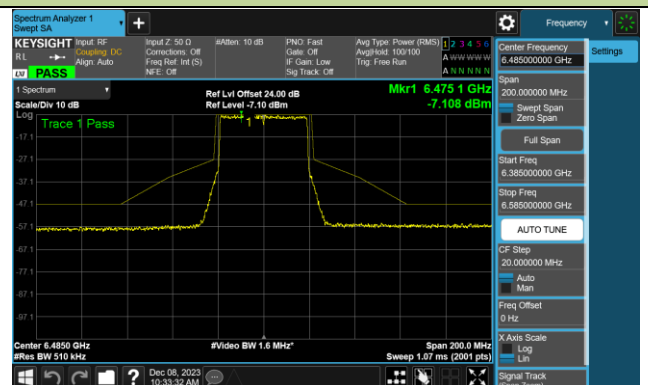

Channel 35 (6125MHz)

Channel 59 (6245MHz)

Channel 91 (6405MHz)

Channel 99 (6445MHz)

Channel 107 (6485MHz)

Channel 115 (6525MHz)

Channel 123 (6565MHz)

Channel 147 (6685MHz)

802.11be-EHT40 - Ant 0 (Nss = 1)

Channel 179 (6845MHz)

Channel 187 (6885MHz)

Channel 195 (6925MHz)

Channel 211 (7005MHz)

Channel 227 (7085MHz)

802.11be-EHT80 - Ant 0 (Nss = 1)

802.11be-EHT80 - Ant 0 (Nss = 1)