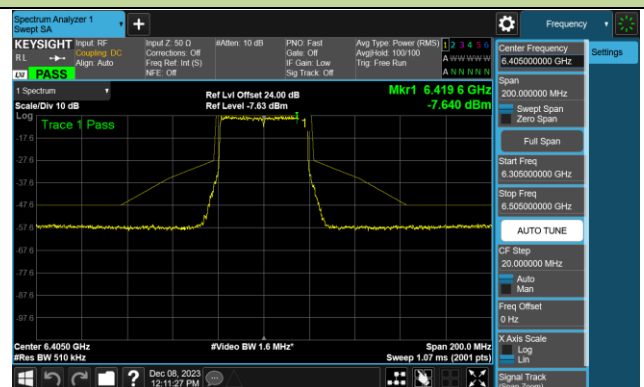

Channel 91 (6405MHz)