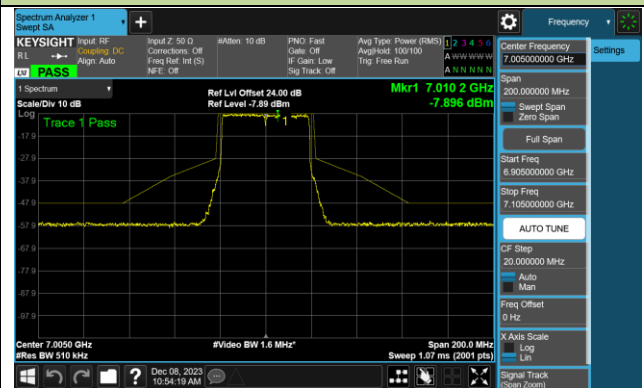

802.11ax-HE40 - Ant 1 (Nss = 1)

Channel 179 (6845MHz)

Channel 187 (6885MHz)

Channel 195 (6925MHz)

Channel 211 (7005MHz)

Channel 227 (7085MHz)