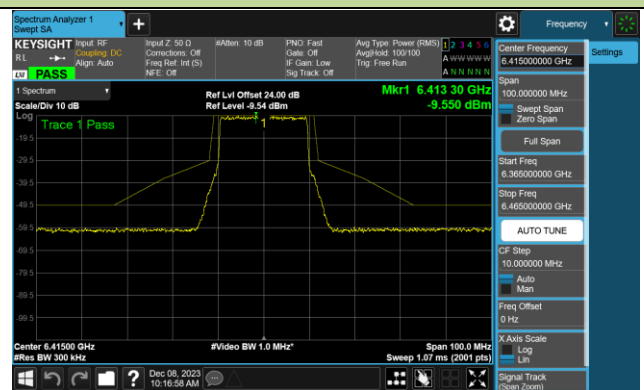

802.11be-EHT20 - Ant 0 (Nss = 1)

Channel 33 (6115MHz)

Channel 61 (6255MHz)

Channel 93 (6415MHz)

Channel 97 (6435MHz)

Channel 105 (6475MHz)

Channel 113 (6515MHz)

Channel 117 (6535MHz)

Channel 149 (6695MHz)

802.11be-EHT20 - Ant 0 (Nss = 1)

Channel 181 (6855MHz)

Channel 185 (6875MHz)

Channel 189 (6895MHz)

Channel 213 (7015MHz)

Channel 229 (7095MHz)

802.11be-EHT40 - Ant 0 (Nss = 1)