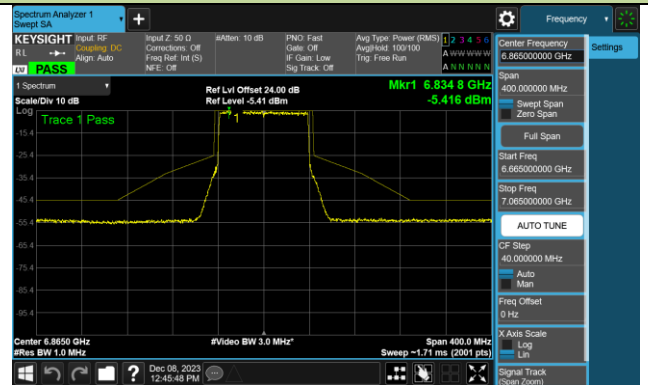

802.11be-EHT40 - Ant 0 (Nss = 1)

Channel 179 (6845MHz)

Channel 187 (6885MHz)

Channel 195 (6925MHz)

Channel 211 (7005MHz)

Channel 227 (7085MHz)

802.11be-EHT80 - Ant 0 (Nss = 1)

802.11be-EHT80 - Ant 0 (Nss = 1)

Channel 183 (6865MHz)

Channel 199 (6945MHz)

Channel 215 (7025MHz)

802.11be-EHT160 - Ant 0 (Nss = 1)

Channel 47 (6185MHz)

Channel 79 (6345MHz)

Channel 111 (6505MHz)

Channel 143 (6665MHz)