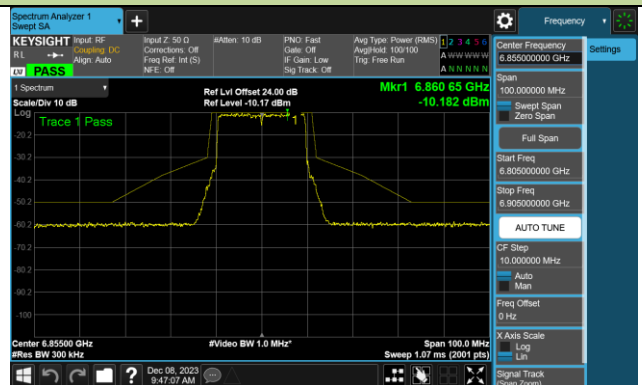

Channel 175 (6825MHz)

Channel 207 (6985MHz)

802.11be-EHT320 - Ant 0 (Nss = 1)

Channel 63 (6265MHz)

Channel 95 (6425MHz)

Channel 127 (6585MHz)

Channel 159 (6745MHz)

Channel 191 (6905MHz)

802.11ax-HE20 - Ant 1 (Nss = 1)

Channel 33 (6115MHz)

Channel 61 (6255MHz)

Channel 93 (6415MHz)

Channel 97 (6435MHz)

Channel 105 (6475MHz)

Channel 113 (6515MHz)

Channel 117 (6535MHz)

Channel 149 (6695MHz)

802.11ax-HE20 - Ant 1 (Nss = 1)

Channel 181 (6855MHz)

Channel 185 (6875MHz)

Channel 189 (6895MHz)

Channel 213 (7015MHz)

Channel 229 (7095MHz)

802.11ax-HE40 - Ant 1 (Nss = 1)