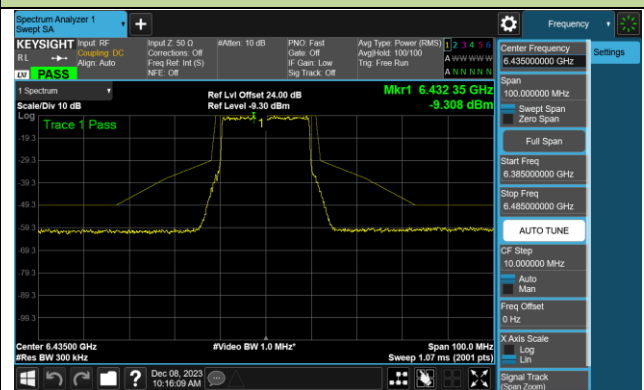

802.11be-EHT20 - Ant 0 (Nss = 1)

Channel 33 (6115MHz)

Channel 61 (6255MHz)

Channel 93 (6415MHz)

Channel 97 (6435MHz)

Channel 105 (6475MHz)

Channel 113 (6515MHz)

Channel 117 (6535MHz)

Channel 149 (6695MHz)

802.11be-EHT20 - Ant 0 (Nss = 1)

Channel 181 (6855MHz)

Channel 185 (6875MHz)

Channel 189 (6895MHz)

Channel 213 (7015MHz)

Channel 229 (7095MHz)

802.11be-EHT40 - Ant 0 (Nss = 1)