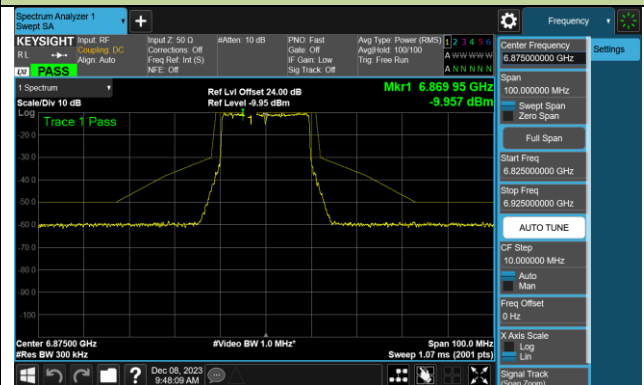

Channel 149 (6695MHz)

802.11ax-HE20 - Ant 1 (Nss = 1)

Channel 181 (6855MHz)

Channel 185 (6875MHz)

Channel 189 (6895MHz)

Channel 213 (7015MHz)

Channel 229 (7095MHz)

802.11ax-HE40 - Ant 1 (Nss = 1)