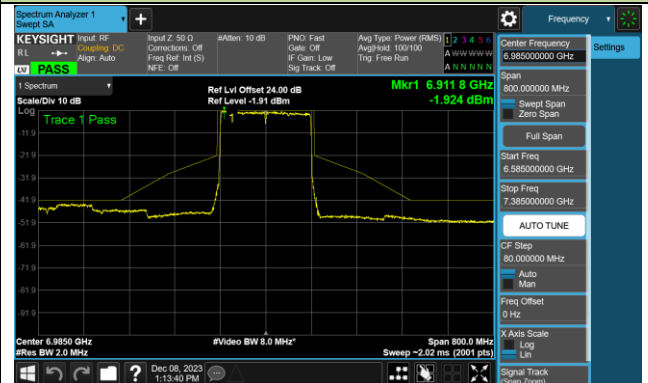

802.11be-EHT40 - Ant 0 (Nss = 1)

Channel 179 (6845MHz)

Channel 187 (6885MHz)

Channel 195 (6925MHz)

Channel 211 (7005MHz)

Channel 227 (7085MHz)

802.11be-EHT80 - Ant 0 (Nss = 1)

802.11be-EHT80 - Ant 0 (Nss = 1)

Channel 183 (6865MHz)

Channel 199 (6945MHz)

Channel 215 (7025MHz)

802.11be-EHT160 - Ant 0 (Nss = 1)

Channel 47 (6185MHz)

Channel 79 (6345MHz)

Channel 111 (6505MHz)

Channel 143 (6665MHz)

Channel 175 (6825MHz)

Channel 207 (6985MHz)

802.11be-EHT320 - Ant 0 (Nss = 1)

Channel 63 (6265MHz)

Channel 95 (6425MHz)

Channel 127 (6585MHz)

Channel 159 (6745MHz)

Channel 191 (6905MHz)