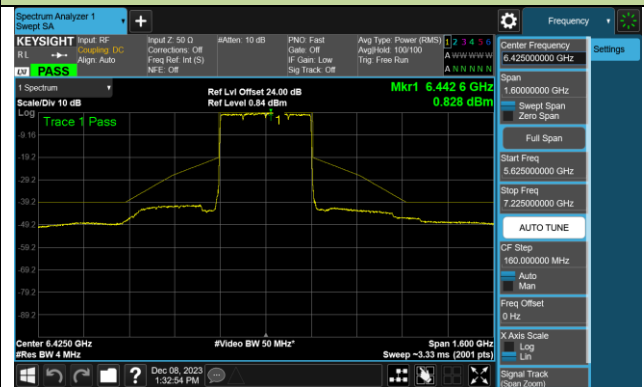

Channel 183 (6865MHz)

Channel 199 (6945MHz)

Channel 215 (7025MHz)

802.11be-EHT160 - Ant 0 (Nss = 1)

Channel 47 (6185MHz)

Channel 79 (6345MHz)

Channel 111 (6505MHz)

Channel 143 (6665MHz)

Channel 175 (6825MHz)

Channel 207 (6985MHz)

802.11be-EHT320 - Ant 0 (Nss = 1)

Channel 63 (6265MHz)

Channel 95 (6425MHz)

Channel 127 (6585MHz)

Channel 159 (6745MHz)

Channel 191 (6905MHz)

802.11ax-HE20 - Ant 1 (Nss = 1)

Channel 33 (6115MHz)

Channel 61 (6255MHz)

Channel 93 (6415MHz)

Channel 97 (6435MHz)

Channel 105 (6475MHz)

Channel 113 (6515MHz)

Channel 117 (6535MHz)