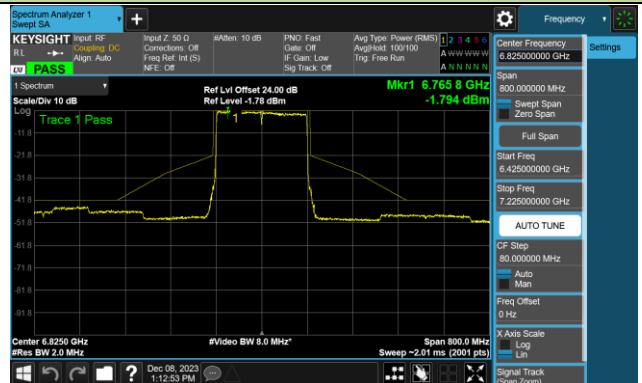

802.11be-EHT40 - Ant 0 (Nss = 1)

Channel 179 (6845MHz)

Channel 187 (6885MHz)

Channel 195 (6925MHz)

Channel 211 (7005MHz)

Channel 227 (7085MHz)

802.11be-EHT80 - Ant 0 (Nss = 1)

802.11be-EHT80 - Ant 0 (Nss = 1)

Channel 183 (6865MHz)

Channel 199 (6945MHz)

Channel 215 (7025MHz)

802.11be-EHT160 - Ant 0 (Nss = 1)

Channel 47 (6185MHz)

Channel 79 (6345MHz)

Channel 111 (6505MHz)

Channel 143 (6665MHz)

Channel 175 (6825MHz)

Channel 207 (6985MHz)

802.11be-EHT320 - Ant 0 (Nss = 1)

Channel 63 (6265MHz)

Channel 95 (6425MHz)

Channel 127 (6585MHz)

Channel 159 (6745MHz)

Channel 191 (6905MHz)