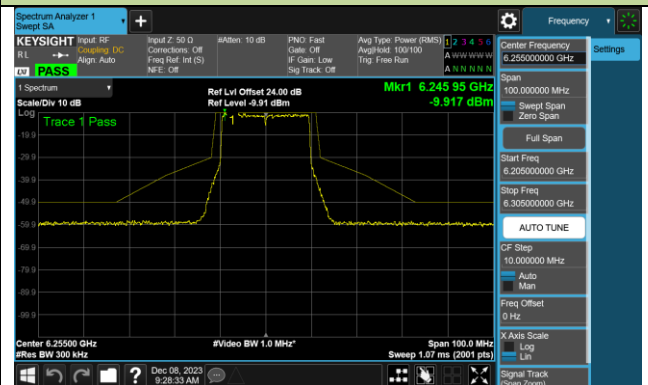

Channel 175 (6825MHz)

Channel 207 (6985MHz)

802.11be-EHT320 - Ant 0 (Nss = 1)

Channel 63 (6265MHz)

Channel 95 (6425MHz)

Channel 127 (6585MHz)

Channel 159 (6745MHz)

Channel 191 (6905MHz)

802.11ax-HE20 - Ant 1 (Nss = 1)

Channel 33 (6115MHz)

Channel 61 (6255MHz)

Channel 93 (6415MHz)

Channel 97 (6435MHz)

Channel 105 (6475MHz)

Channel 113 (6515MHz)

Channel 117 (6535MHz)