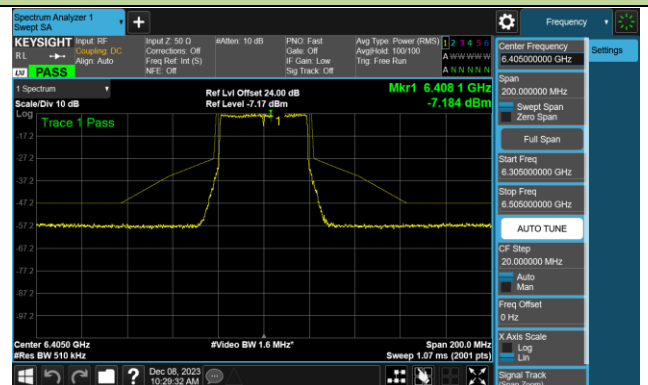

Channel 149 (6695MHz)

802.11be-EHT20 - Ant 0 (Nss = 1)

Channel 181 (6855MHz)

Channel 185 (6875MHz)

Channel 189 (6895MHz)

Channel 213 (7015MHz)

Channel 229 (7095MHz)

802.11be-EHT40 - Ant 0 (Nss = 1)

Channel 35 (6125MHz)

Channel 59 (6245MHz)

Channel 91 (6405MHz)

Channel 99 (6445MHz)

Channel 107 (6485MHz)

Channel 115 (6525MHz)

Channel 123 (6565MHz)

Channel 147 (6685MHz)