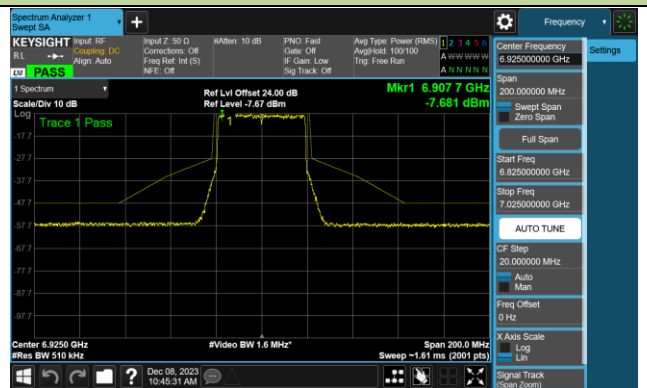

802.11be-EHT40 - Ant 0 (Nss = 1)

Channel 179 (6845MHz)

Channel 187 (6885MHz)

Channel 195 (6925MHz)

Channel 211 (7005MHz)

Channel 227 (7085MHz)

802.11be-EHT80 - Ant 0 (Nss = 1)

802.11be-EHT80 - Ant 0 (Nss = 1)

Channel 183 (6865MHz)

Channel 199 (6945MHz)

Channel 215 (7025MHz)

802.11be-EHT160 - Ant 0 (Nss = 1)

Channel 47 (6185MHz)

Channel 79 (6345MHz)

Channel 111 (6505MHz)

Channel 143 (6665MHz)