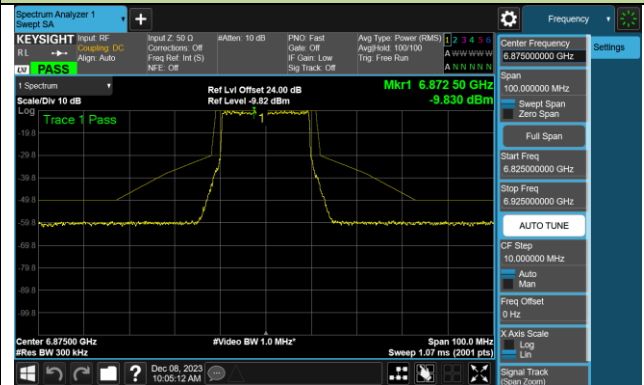

Channel 149 (6695MHz)

802.11be-EHT20 - Ant 0 (Nss = 1)

Channel 181 (6855MHz)

Channel 185 (6875MHz)

Channel 189 (6895MHz)

Channel 213 (7015MHz)

Channel 229 (7095MHz)

802.11be-EHT40 - Ant 0 (Nss = 1)