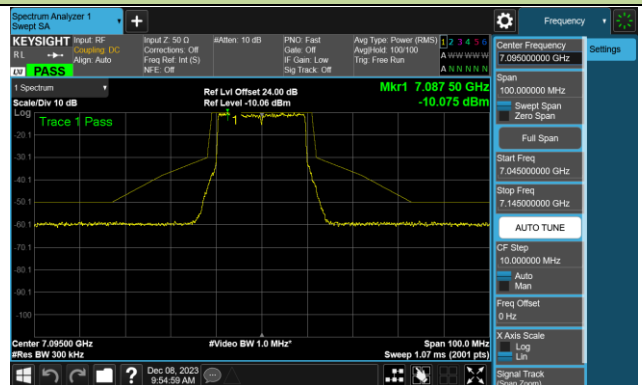

Channel 149 (6695MHz)

802.11ax-HE20 - Ant 1 (Nss = 1)

Channel 181 (6855MHz)

Channel 185 (6875MHz)

Channel 189 (6895MHz)

Channel 213 (7015MHz)

Channel 229 (7095MHz)

802.11ax-HE40 - Ant 1 (Nss = 1)