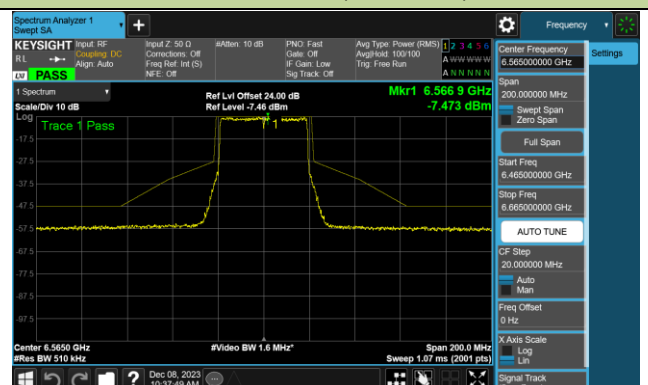

Channel 149 (6695MHz)

802.11be-EHT20 - Ant 0 (Nss = 1)

Channel 181 (6855MHz)

Channel 185 (6875MHz)

Channel 189 (6895MHz)

Channel 213 (7015MHz)

Channel 229 (7095MHz)

802.11be-EHT40 - Ant 0 (Nss = 1)

Channel 35 (6125MHz)

Channel 59 (6245MHz)

Channel 91 (6405MHz)

Channel 99 (6445MHz)

Channel 107 (6485MHz)

Channel 115 (6525MHz)

Channel 123 (6565MHz)

Channel 147 (6685MHz)

802.11be-EHT40 - Ant 0 (Nss = 1)

Channel 179 (6845MHz)

Channel 187 (6885MHz)

Channel 195 (6925MHz)

Channel 211 (7005MHz)

Channel 227 (7085MHz)

802.11be-EHT80 - Ant 0 (Nss = 1)

802.11be-EHT80 - Ant 0 (Nss = 1)