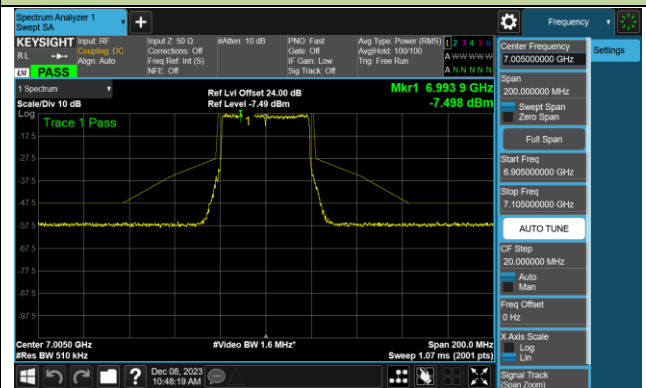

802.11be-EHT40 - Ant 0 (Nss = 1)

Channel 179 (6845MHz)

Channel 187 (6885MHz)

Channel 195 (6925MHz)

Channel 211 (7005MHz)

Channel 227 (7085MHz)

802.11be-EHT80 - Ant 0 (Nss = 1)

802.11be-EHT80 - Ant 0 (Nss = 1)

Channel 183 (6865MHz)

Channel 199 (6945MHz)

Channel 215 (7025MHz)

802.11be-EHT160 - Ant 0 (Nss = 1)

Channel 47 (6185MHz)

Channel 79 (6345MHz)

Channel 111 (6505MHz)

Channel 143 (6665MHz)