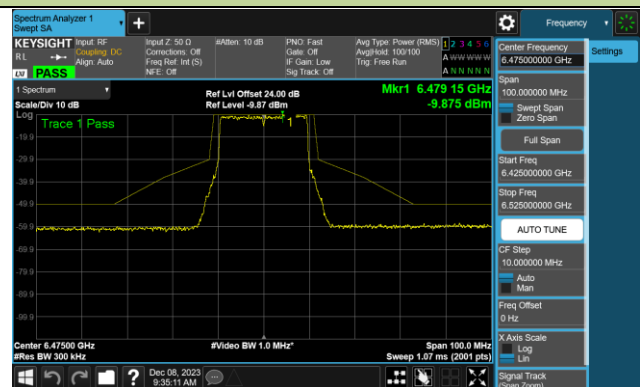

802.11ax-HE20 - Ant 1 (Nss = 1)

Channel 33 (6115MHz)

Channel 61 (6255MHz)

Channel 93 (6415MHz)

Channel 97 (6435MHz)

Channel 105 (6475MHz)

Channel 113 (6515MHz)

Channel 117 (6535MHz)

Channel 149 (6695MHz)

802.11ax-HE20 - Ant 1 (Nss = 1)

Channel 181 (6855MHz)

Channel 185 (6875MHz)

Channel 189 (6895MHz)

Channel 213 (7015MHz)

Channel 229 (7095MHz)

802.11ax-HE40 - Ant 1 (Nss = 1)