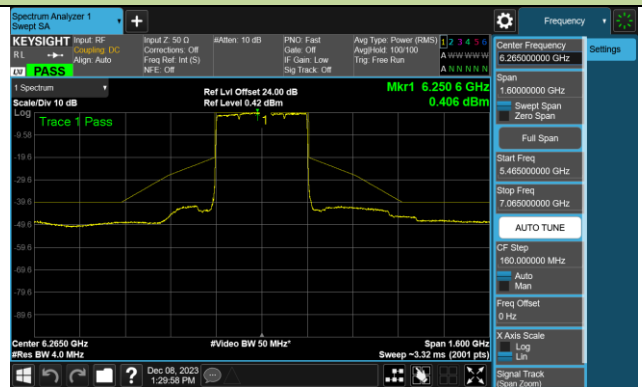

Channel 183 (6865MHz)

Channel 199 (6945MHz)

Channel 215 (7025MHz)

802.11be-EHT160 - Ant 0 (Nss = 1)

Channel 47 (6185MHz)

Channel 79 (6345MHz)

Channel 111 (6505MHz)

Channel 143 (6665MHz)

Channel 175 (6825MHz)

Channel 207 (6985MHz)

802.11be-EHT320 - Ant 0 (Nss = 1)

Channel 63 (6265MHz)

Channel 95 (6425MHz)

Channel 127 (6585MHz)

Channel 159 (6745MHz)

Channel 191 (6905MHz)

802.11ax-HE20 - Ant 1 (Nss = 1)

Channel 33 (6115MHz)

Channel 61 (6255MHz)

Channel 93 (6415MHz)

Channel 97 (6435MHz)

Channel 105 (6475MHz)

Channel 113 (6515MHz)

Channel 117 (6535MHz)