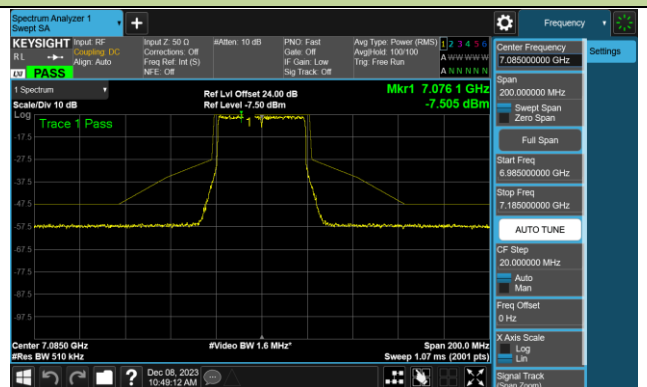

802.11be-EHT40 - Ant 0 (Nss = 1)

Channel 179 (6845MHz)

Channel 187 (6885MHz)

Channel 195 (6925MHz)

Channel 211 (7005MHz)

Channel 227 (7085MHz)

802.11be-EHT80 - Ant 0 (Nss = 1)

802.11be-EHT80 - Ant 0 (Nss = 1)

Channel 183 (6865MHz)

Channel 199 (6945MHz)

Channel 215 (7025MHz)

802.11be-EHT160 - Ant 0 (Nss = 1)

Channel 47 (6185MHz)

Channel 79 (6345MHz)

Channel 111 (6505MHz)

Channel 143 (6665MHz)