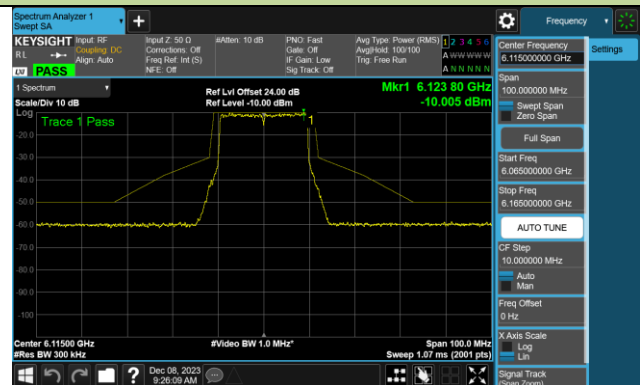

Channel 175 (6825MHz)

Channel 207 (6985MHz)

802.11be-EHT320 - Ant 0 (Nss = 1)

Channel 63 (6265MHz)

Channel 95 (6425MHz)

Channel 127 (6585MHz)

Channel 159 (6745MHz)

Channel 191 (6905MHz)

802.11ax-HE20 - Ant 1 (Nss = 1)

Channel 33 (6115MHz)

Channel 61 (6255MHz)

Channel 93 (6415MHz)

Channel 97 (6435MHz)

Channel 105 (6475MHz)

Channel 113 (6515MHz)

Channel 117 (6535MHz)