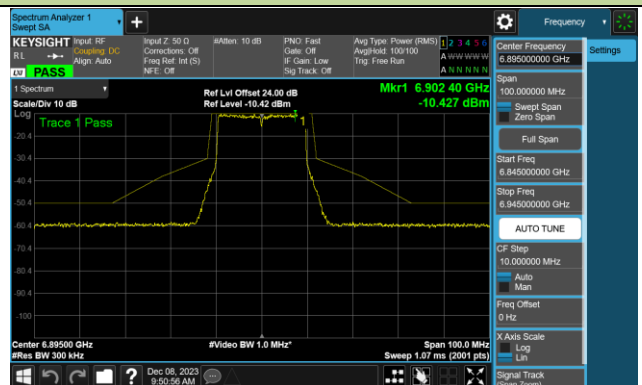

Channel 149 (6695MHz)

802.11ax-HE20 - Ant 1 (Nss = 1)

Channel 181 (6855MHz)

Channel 185 (6875MHz)

Channel 189 (6895MHz)

Channel 213 (7015MHz)

Channel 229 (7095MHz)

802.11ax-HE40 - Ant 1 (Nss = 1)