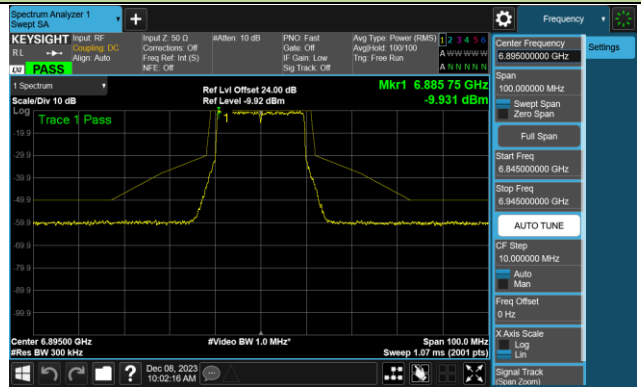

Channel 149 (6695MHz)

802.11be-EHT20 - Ant 0 (Nss = 1)

Channel 181 (6855MHz)

Channel 185 (6875MHz)

Channel 189 (6895MHz)

Channel 213 (7015MHz)

Channel 229 (7095MHz)

802.11be-EHT40 - Ant 0 (Nss = 1)