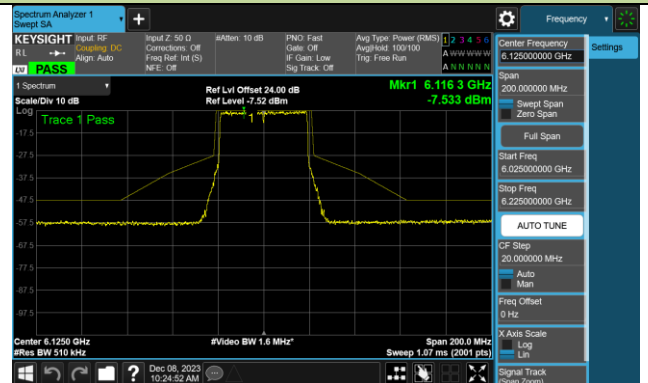

Channel 149 (6695MHz)

802.11be-EHT20 - Ant 0 (Nss = 1)

Channel 181 (6855MHz)

Channel 185 (6875MHz)

Channel 189 (6895MHz)

Channel 213 (7015MHz)

Channel 229 (7095MHz)

802.11be-EHT40 - Ant 0 (Nss = 1)

Channel 35 (6125MHz)

Channel 59 (6245MHz)

Channel 91 (6405MHz)

Channel 99 (6445MHz)

Channel 107 (6485MHz)

Channel 115 (6525MHz)

Channel 123 (6565MHz)

Channel 147 (6685MHz)