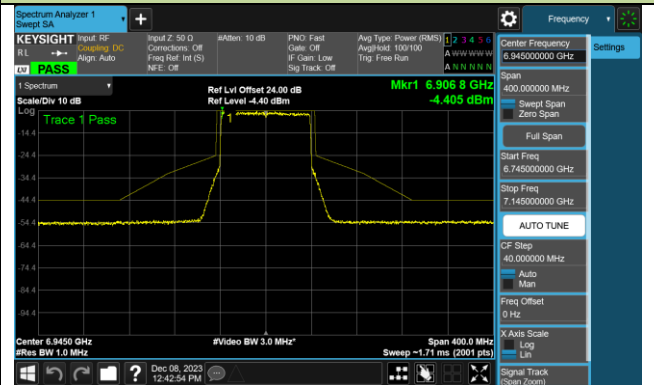

802.11be-EHT40 - Ant 0 (Nss = 1)

Channel 179 (6845MHz)

Channel 187 (6885MHz)

Channel 195 (6925MHz)

Channel 211 (7005MHz)

Channel 227 (7085MHz)

802.11be-EHT80 - Ant 0 (Nss = 1)

802.11be-EHT80 - Ant 0 (Nss = 1)

Channel 183 (6865MHz)

Channel 199 (6945MHz)

Channel 215 (7025MHz)

802.11be-EHT160 - Ant 0 (Nss = 1)

Channel 47 (6185MHz)

Channel 79 (6345MHz)

Channel 111 (6505MHz)

Channel 143 (6665MHz)