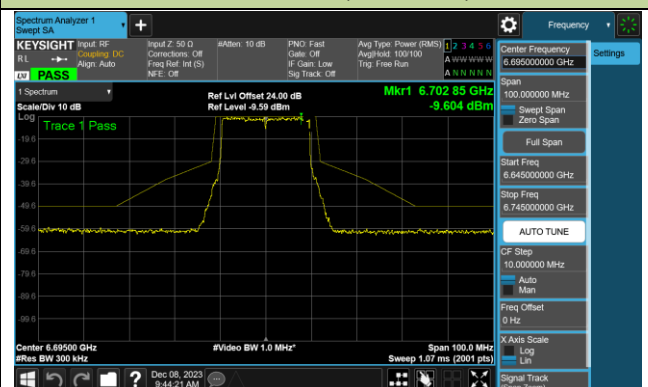

802.11ax-HE20 - Ant 1 (Nss = 1)

Channel 33 (6115MHz)

Channel 61 (6255MHz)

Channel 93 (6415MHz)

Channel 97 (6435MHz)

Channel 105 (6475MHz)

Channel 113 (6515MHz)

Channel 117 (6535MHz)

Channel 149 (6695MHz)

802.11ax-HE20 - Ant 1 (Nss = 1)

Channel 181 (6855MHz)

Channel 185 (6875MHz)

Channel 189 (6895MHz)

Channel 213 (7015MHz)

Channel 229 (7095MHz)

802.11ax-HE40 - Ant 1 (Nss = 1)