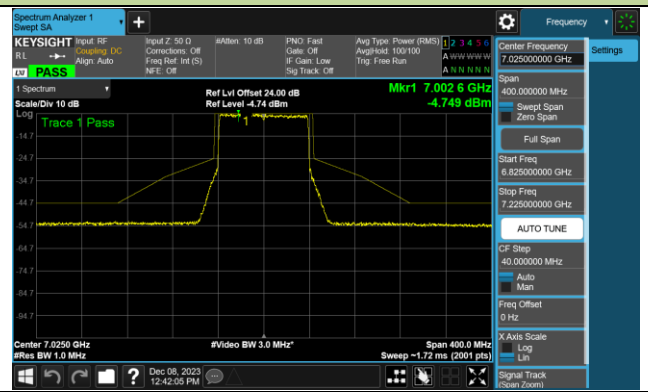

802.11be-EHT40 - Ant 0 (Nss = 1)

Channel 179 (6845MHz)

Channel 187 (6885MHz)

Channel 195 (6925MHz)

Channel 211 (7005MHz)

Channel 227 (7085MHz)

802.11be-EHT80 - Ant 0 (Nss = 1)

802.11be-EHT80 - Ant 0 (Nss = 1)

Channel 183 (6865MHz)

Channel 199 (6945MHz)

Channel 215 (7025MHz)

802.11be-EHT160 - Ant 0 (Nss = 1)

Channel 47 (6185MHz)

Channel 79 (6345MHz)

Channel 111 (6505MHz)

Channel 143 (6665MHz)