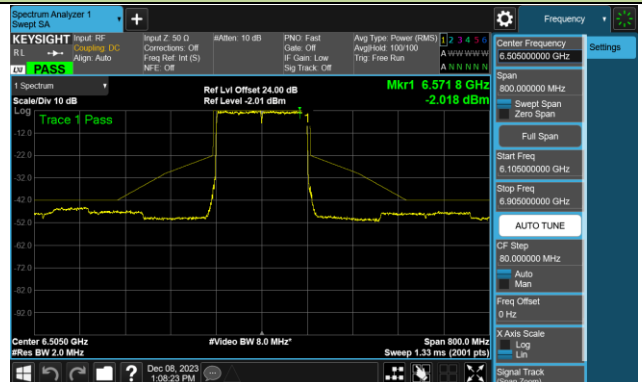

802.11be-EHT40 - Ant 0 (Nss = 1)

Channel 179 (6845MHz)

Channel 187 (6885MHz)

Channel 195 (6925MHz)

Channel 211 (7005MHz)

Channel 227 (7085MHz)

802.11be-EHT80 - Ant 0 (Nss = 1)

802.11be-EHT80 - Ant 0 (Nss = 1)

Channel 183 (6865MHz)

Channel 199 (6945MHz)

Channel 215 (7025MHz)

802.11be-EHT160 - Ant 0 (Nss = 1)

Channel 47 (6185MHz)

Channel 79 (6345MHz)

Channel 111 (6505MHz)

Channel 143 (6665MHz)

Channel 175 (6825MHz)

Channel 207 (6985MHz)

802.11be-EHT320 - Ant 0 (Nss = 1)

Channel 63 (6265MHz)

Channel 95 (6425MHz)

Channel 127 (6585MHz)

Channel 159 (6745MHz)

Channel 191 (6905MHz)