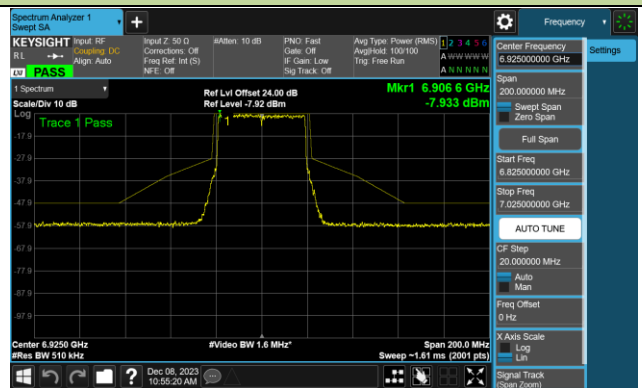

802.11ax-HE40 - Ant 1 (Nss = 1)

Channel 179 (6845MHz)

Channel 187 (6885MHz)

Channel 195 (6925MHz)

Channel 211 (7005MHz)

Channel 227 (7085MHz)