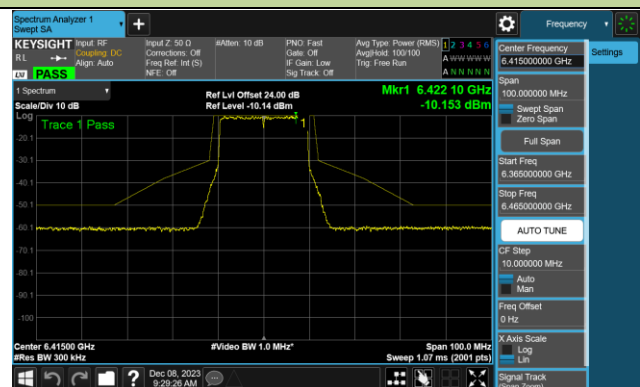

Channel 175 (6825MHz)

Channel 207 (6985MHz)

802.11be-EHT320 - Ant 0 (Nss = 1)

Channel 63 (6265MHz)

Channel 95 (6425MHz)

Channel 127 (6585MHz)

Channel 159 (6745MHz)

Channel 191 (6905MHz)

802.11ax-HE20 - Ant 1 (Nss = 1)

Channel 33 (6115MHz)

Channel 61 (6255MHz)

Channel 93 (6415MHz)

Channel 97 (6435MHz)

Channel 105 (6475MHz)

Channel 113 (6515MHz)

Channel 117 (6535MHz)

Channel 149 (6695MHz)

802.11ax-HE20 - Ant 1 (Nss = 1)

Channel 181 (6855MHz)

Channel 185 (6875MHz)

Channel 189 (6895MHz)

Channel 213 (7015MHz)

Channel 229 (7095MHz)

802.11ax-HE40 - Ant 1 (Nss = 1)