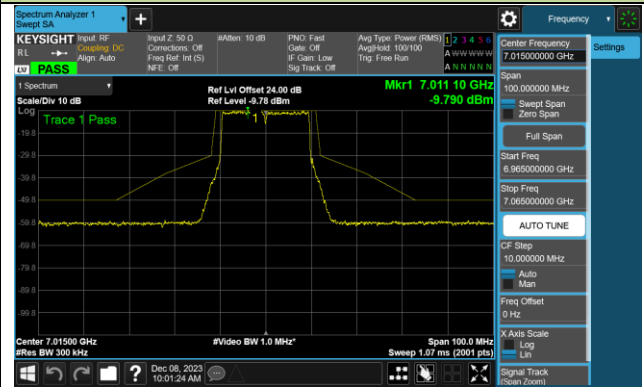

Channel 149 (6695MHz)

802.11be-EHT20 - Ant 0 (Nss = 1)

Channel 181 (6855MHz)

Channel 185 (6875MHz)

Channel 189 (6895MHz)

Channel 213 (7015MHz)

Channel 229 (7095MHz)

802.11be-EHT40 - Ant 0 (Nss = 1)