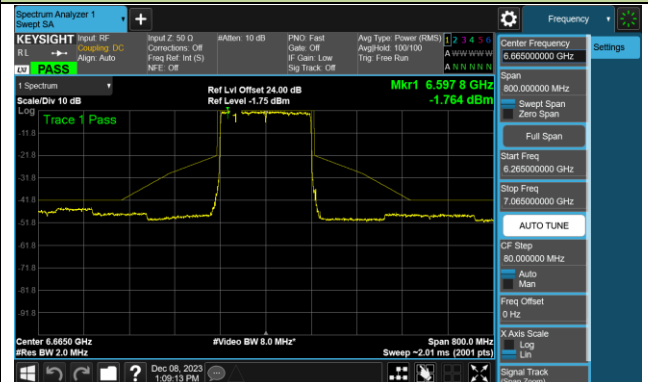

802.11be-EHT40 - Ant 0 (Nss = 1)

Channel 179 (6845MHz)

Channel 187 (6885MHz)

Channel 195 (6925MHz)

Channel 211 (7005MHz)

Channel 227 (7085MHz)

802.11be-EHT80 - Ant 0 (Nss = 1)

802.11be-EHT80 - Ant 0 (Nss = 1)

Channel 183 (6865MHz)

Channel 199 (6945MHz)

Channel 215 (7025MHz)

802.11be-EHT160 - Ant 0 (Nss = 1)

Channel 47 (6185MHz)

Channel 79 (6345MHz)

Channel 111 (6505MHz)

Channel 143 (6665MHz)

Channel 175 (6825MHz)

Channel 207 (6985MHz)

802.11be-EHT320 - Ant 0 (Nss = 1)

Channel 63 (6265MHz)

Channel 95 (6425MHz)

Channel 127 (6585MHz)

Channel 159 (6745MHz)

Channel 191 (6905MHz)