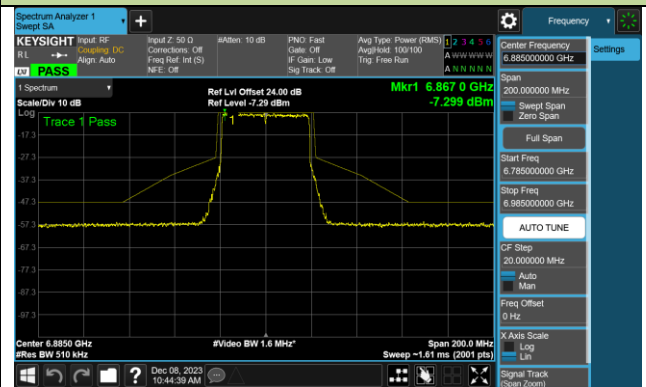

Channel 35 (6125MHz)

Channel 59 (6245MHz)

Channel 91 (6405MHz)

Channel 99 (6445MHz)

Channel 107 (6485MHz)

Channel 115 (6525MHz)

Channel 123 (6565MHz)

Channel 147 (6685MHz)

802.11be-EHT40 - Ant 0 (Nss = 1)

Channel 179 (6845MHz)

Channel 187 (6885MHz)

Channel 195 (6925MHz)

Channel 211 (7005MHz)

Channel 227 (7085MHz)

802.11be-EHT80 - Ant 0 (Nss = 1)

802.11be-EHT80 - Ant 0 (Nss = 1)