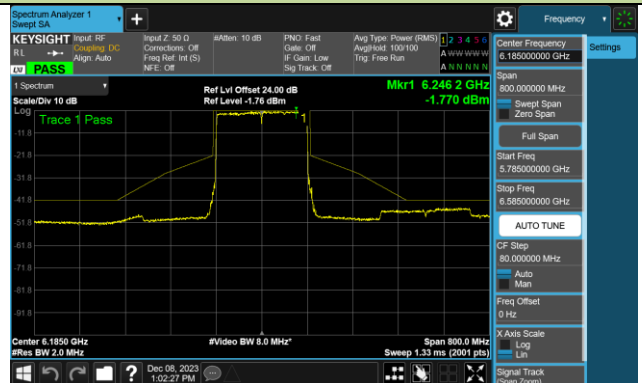

802.11be-EHT40 - Ant 0 (Nss = 1)

Channel 179 (6845MHz)

Channel 187 (6885MHz)

Channel 195 (6925MHz)

Channel 211 (7005MHz)

Channel 227 (7085MHz)

802.11be-EHT80 - Ant 0 (Nss = 1)

802.11be-EHT80 - Ant 0 (Nss = 1)

Channel 183 (6865MHz)

Channel 199 (6945MHz)

Channel 215 (7025MHz)

802.11be-EHT160 - Ant 0 (Nss = 1)

Channel 47 (6185MHz)

Channel 79 (6345MHz)

Channel 111 (6505MHz)

Channel 143 (6665MHz)

Channel 175 (6825MHz)

Channel 207 (6985MHz)

802.11be-EHT320 - Ant 0 (Nss = 1)

Channel 63 (6265MHz)

Channel 95 (6425MHz)

Channel 127 (6585MHz)

Channel 159 (6745MHz)

Channel 191 (6905MHz)