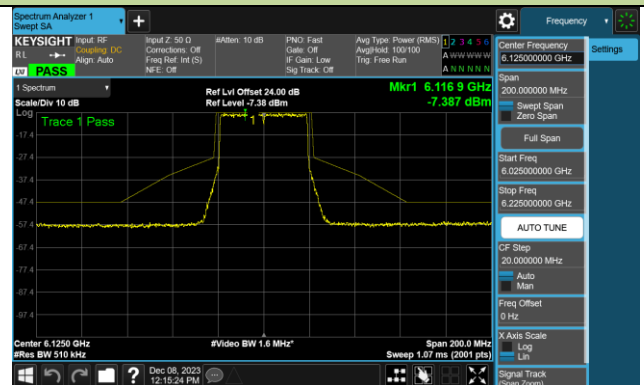

802.11ax-HE40 - Ant 1 (Nss = 1)

Channel 35 (6125MHz)