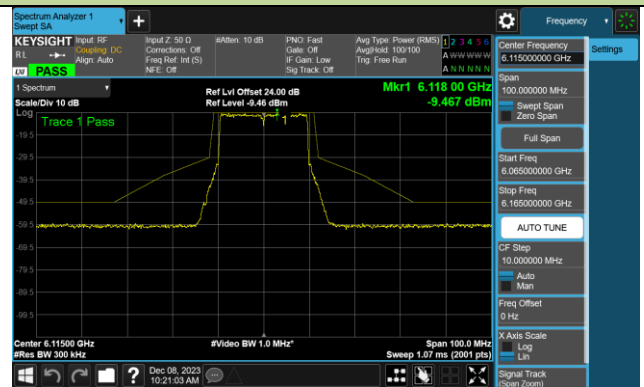

802.11be-EHT20 - Ant 0 (Nss = 1)

Channel 33 (6115MHz)

Channel 61 (6255MHz)

Channel 93 (6415MHz)

Channel 97 (6435MHz)

Channel 105 (6475MHz)

Channel 113 (6515MHz)

Channel 117 (6535MHz)

Channel 149 (6695MHz)

802.11be-EHT20 - Ant 0 (Nss = 1)

Channel 181 (6855MHz)

Channel 185 (6875MHz)

Channel 189 (6895MHz)

Channel 213 (7015MHz)

Channel 229 (7095MHz)

802.11be-EHT40 - Ant 0 (Nss = 1)