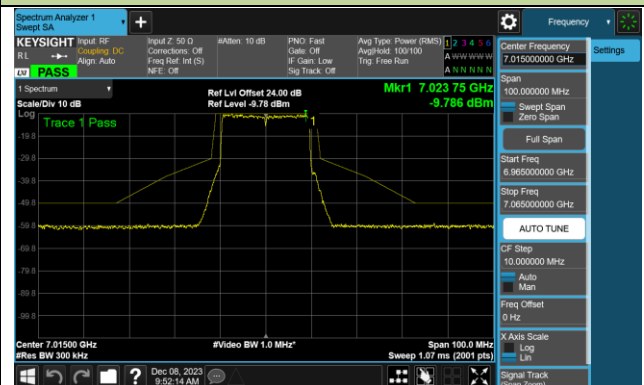

Channel 149 (6695MHz)

802.11ax-HE20 - Ant 1 (Nss = 1)

Channel 181 (6855MHz)

Channel 185 (6875MHz)

Channel 189 (6895MHz)

Channel 213 (7015MHz)

Channel 229 (7095MHz)

802.11ax-HE40 - Ant 1 (Nss = 1)