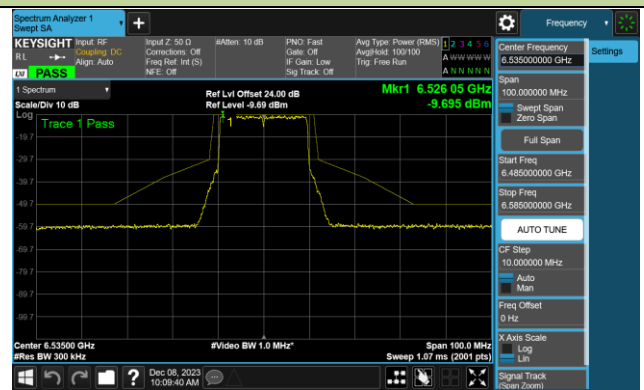

802.11be-EHT20 - Ant 0 (Nss = 1)

Channel 33 (6115MHz)

Channel 61 (6255MHz)

Channel 93 (6415MHz)

Channel 97 (6435MHz)

Channel 105 (6475MHz)

Channel 113 (6515MHz)

Channel 117 (6535MHz)

Channel 149 (6695MHz)

802.11be-EHT20 - Ant 0 (Nss = 1)

Channel 181 (6855MHz)

Channel 185 (6875MHz)

Channel 189 (6895MHz)

Channel 213 (7015MHz)

Channel 229 (7095MHz)

802.11be-EHT40 - Ant 0 (Nss = 1)