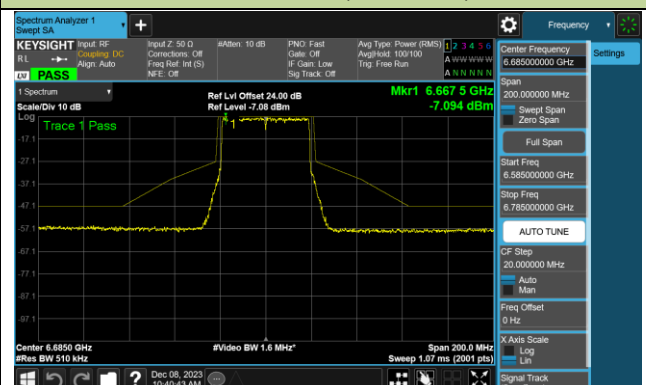

Channel 35 (6125MHz)

Channel 59 (6245MHz)

Channel 91 (6405MHz)

Channel 99 (6445MHz)

Channel 107 (6485MHz)

Channel 115 (6525MHz)

Channel 123 (6565MHz)

Channel 147 (6685MHz)

802.11be-EHT40 - Ant 0 (Nss = 1)

Channel 179 (6845MHz)

Channel 187 (6885MHz)

Channel 195 (6925MHz)

Channel 211 (7005MHz)

Channel 227 (7085MHz)

802.11be-EHT80 - Ant 0 (Nss = 1)

802.11be-EHT80 - Ant 0 (Nss = 1)