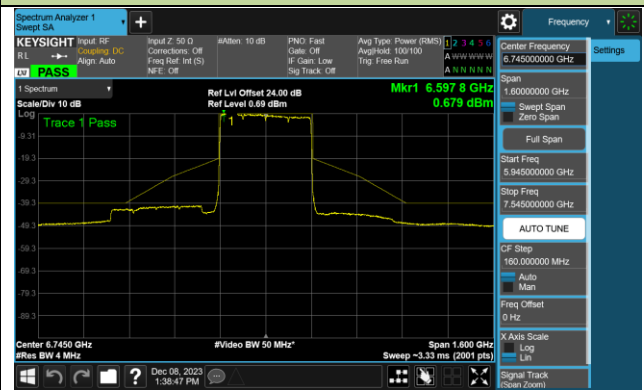

Channel 175 (6825MHz)

Channel 207 (6985MHz)

802.11be-EHT320 - Ant 0 (Nss = 1)

Channel 63 (6265MHz)

Channel 95 (6425MHz)

Channel 127 (6585MHz)

Channel 159 (6745MHz)

Channel 191 (6905MHz)

802.11ax-HE20 - Ant 1 (Nss = 1)

Channel 33 (6115MHz)

Channel 61 (6255MHz)

Channel 93 (6415MHz)

Channel 97 (6435MHz)

Channel 105 (6475MHz)

Channel 113 (6515MHz)

Channel 117 (6535MHz)