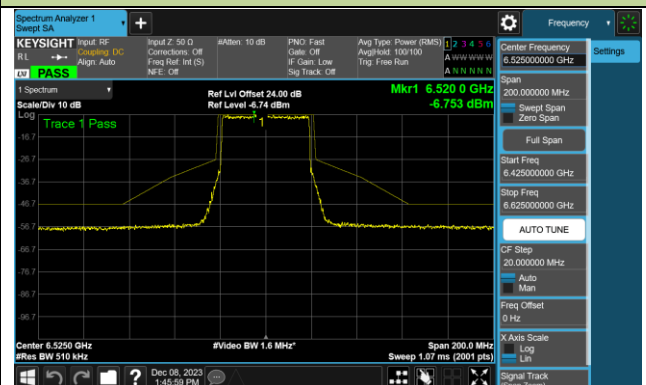

Channel 35 (6125MHz)

Channel 59 (6245MHz)

Channel 91 (6405MHz)

Channel 99 (6445MHz)

Channel 107 (6485MHz)

Channel 115 (6525MHz)

Channel 123 (6565MHz)

Channel 147 (6685MHz)

802.11be-EHT40 - Ant 0 (Nss = 1)

Channel 179 (6845MHz)

Channel 187 (6885MHz)

Channel 195 (6925MHz)

Channel 211 (7005MHz)

Channel 227 (7085MHz)

802.11be-EHT80 - Ant 0 (Nss = 1)

802.11be-EHT80 - Ant 0 (Nss = 1)