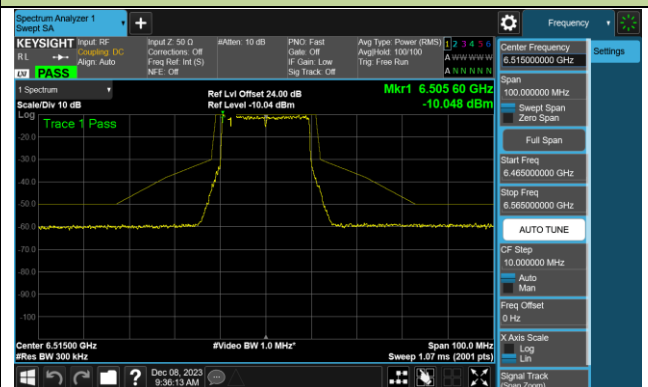

802.11ax-HE20 - Ant 1 (Nss = 1)

Channel 33 (6115MHz)

Channel 61 (6255MHz)

Channel 93 (6415MHz)

Channel 97 (6435MHz)

Channel 105 (6475MHz)

Channel 113 (6515MHz)

Channel 117 (6535MHz)