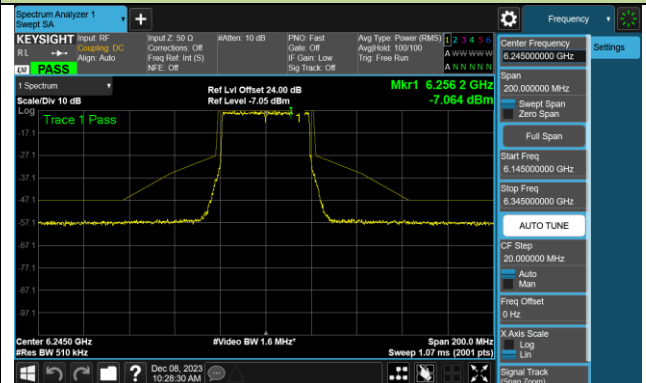

Channel 59 (6245MHz)