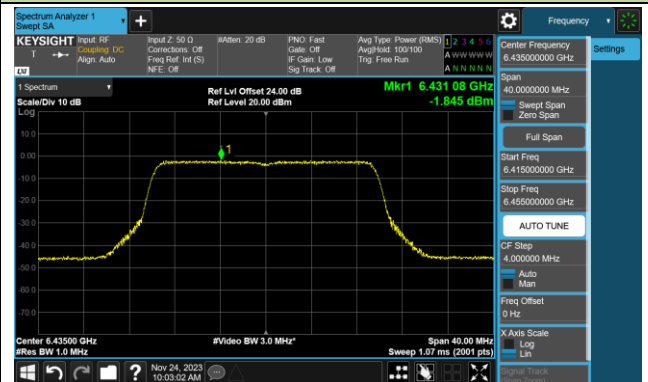

Channel 159 (6745MHz)

Channel 191 (6905MHz)

802.11ax-HE20 Power Spectral Density- Ant 0 (Nss = 2)

Channel 33 (6115MHz)

Channel 61 (6255MHz)

Channel 93 (6415MHz)

Channel 97 (6435MHz)

Channel 105 (6475MHz)

Channel 113 (6515MHz)

Channel 117 (6535MHz)

Channel 149 (6695MHz)

802.11ax-HE20 Power Spectral Density- Ant 0 (Nss = 2)

Channel 181 (6855MHz)

Channel 185 (6875MHz)

Channel 189 (6895MHz)

Channel 213 (7015MHz)