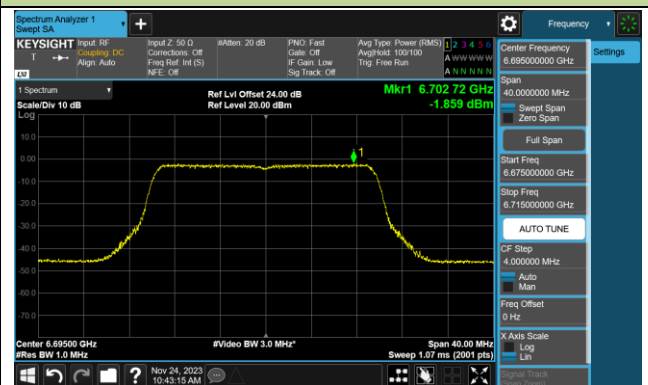

Channel 113 (6515MHz)

Channel 117 (6535MHz)

Channel 149 (6695MHz)

802.11ax-HE20 Power Spectral Density- Ant 0 (Nss = 2)

Channel 181 (6855MHz)

Channel 185 (6875MHz)

Channel 189 (6895MHz)

Channel 213 (7015MHz)

Channel 229 (7095MHz)

802.11be-EHT20 Power Spectral Density- Ant 0 (Nss = 2)

Channel 33 (6115MHz)

Channel 61 (6255MHz)

Channel 93 (6415MHz)

Channel 97 (6435MHz)

Channel 105 (6475MHz)

Channel 113 (6515MHz)

Channel 117 (6535MHz)

Channel 149 (6695MHz)

802.11be-EHT20 Power Spectral Density- Ant 0 (Nss = 2)

Channel 181 (6855MHz)

Channel 185 (6875MHz)

Channel 189 (6895MHz)

Channel 213 (7015MHz)

Channel 229 (7095MHz)