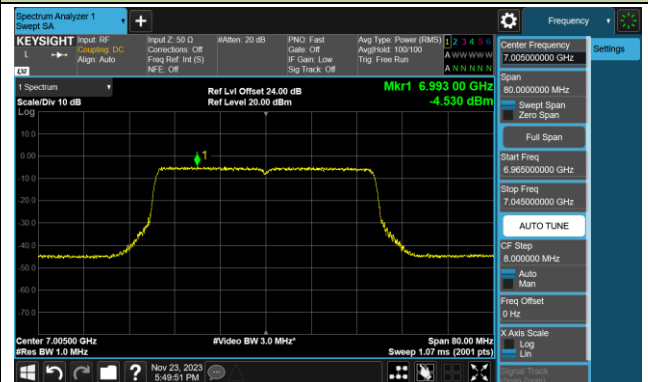

802.11be-EHT40 Power Spectral Density- Ant 1 (Nss = 1)

Channel 179 (6845MHz)

Channel 187 (6885MHz)

Channel 195 (6925MHz)

Channel 211 (7005MHz)

Channel 227 (7085MHz)

802.11be-EHT80 Power Spectral Density- Ant 1 (Nss = 1)