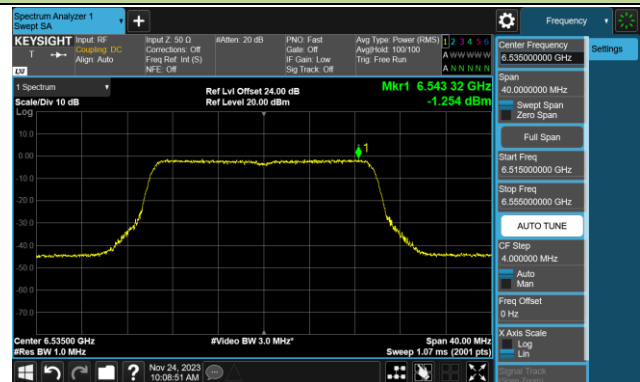

Channel 159 (6745MHz)

Channel 191 (6905MHz)

802.11ax-HE20 Power Spectral Density- Ant 0 (Nss = 2)

Channel 33 (6115MHz)

Channel 61 (6255MHz)

Channel 93 (6415MHz)

Channel 97 (6435MHz)

Channel 105 (6475MHz)

Channel 113 (6515MHz)

Channel 117 (6535MHz)

Channel 149 (6695MHz)

802.11ax-HE20 Power Spectral Density- Ant 0 (Nss = 2)

Channel 181 (6855MHz)

Channel 185 (6875MHz)

Channel 189 (6895MHz)

Channel 213 (7015MHz)