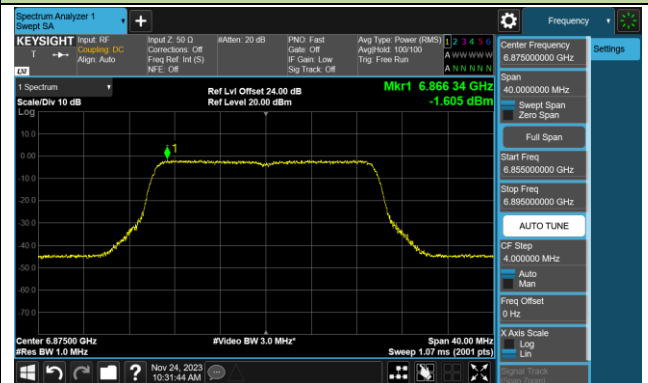

Channel 117 (6535MHz)

Channel 149 (6695MHz)

802.11be-EHT20 Power Spectral Density- Ant 0 (Nss = 2)

Channel 181 (6855MHz)

Channel 185 (6875MHz)

Channel 189 (6895MHz)

Channel 213 (7015MHz)

Channel 229 (7095MHz)

802.11be-EHT320 Power Spectral Density- Ant 0 (Nss = 2)

Channel 63 (6265MHz)

Channel 95 (6425MHz)

Channel 127 (6585MHz)

Channel 159 (6745MHz)

Channel 191 (6905MHz)