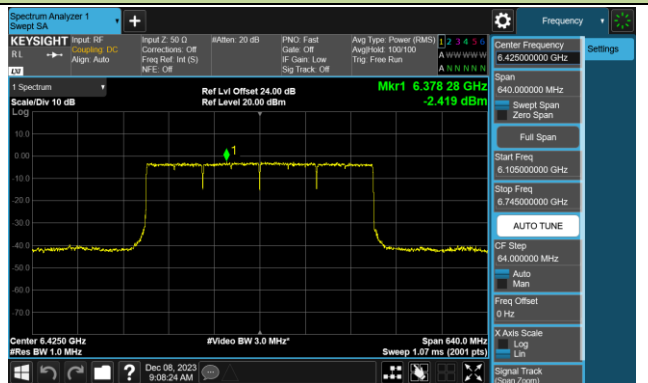

Channel 229 (7095MHz)

802.11be-EHT20 Power Spectral Density- Ant 0 (Nss = 2)

Channel 33 (6115MHz)

Channel 61 (6255MHz)

Channel 93 (6415MHz)

Channel 97 (6435MHz)

Channel 105 (6475MHz)

Channel 113 (6515MHz)

Channel 117 (6535MHz)

Channel 149 (6695MHz)

802.11be-EHT20 Power Spectral Density- Ant 0 (Nss = 2)

Channel 181 (6855MHz)

Channel 185 (6875MHz)

Channel 189 (6895MHz)

Channel 213 (7015MHz)

Channel 229 (7095MHz)

802.11be-EHT320 Power Spectral Density- Ant 0 (Nss = 2)

Channel 63 (6265MHz)

Channel 95 (6425MHz)

Channel 127 (6585MHz)

Channel 159 (6745MHz)

Channel 191 (6905MHz)