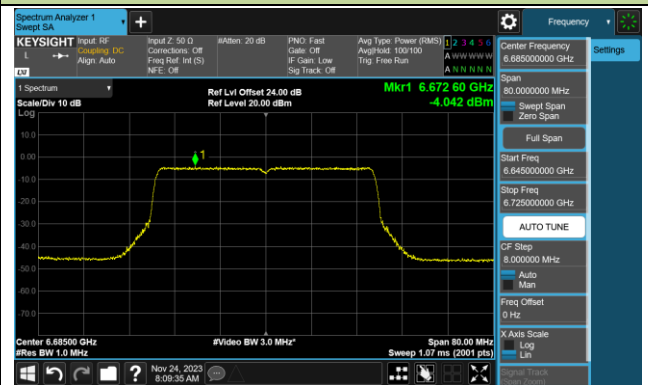

Channel 35 (6125MHz)

Channel 59 (6245MHz)

Channel 91 (6405MHz)

Channel 99 (6445MHz)

Channel 107 (6485MHz)

Channel 115 (6525MHz)

Channel 123 (6565MHz)

Channel 147 (6685MHz)

802.11be-EHT40 Power Spectral Density- Ant 1 (Nss = 1)

Channel 179 (6845MHz)

Channel 187 (6885MHz)

Channel 195 (6925MHz)

Channel 211 (7005MHz)

Channel 227 (7085MHz)

802.11be-EHT80 Power Spectral Density- Ant 1 (Nss = 1)