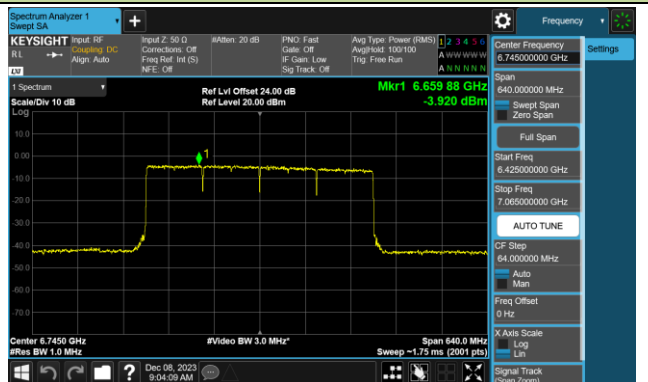

Channel 117 (6535MHz)

Channel 149 (6695MHz)

802.11be-EHT20 Power Spectral Density- Ant 0 (Nss = 2)

Channel 181 (6855MHz)

Channel 185 (6875MHz)

Channel 189 (6895MHz)

Channel 213 (7015MHz)

Channel 229 (7095MHz)

802.11be-EHT320 Power Spectral Density- Ant 0 (Nss = 2)

Channel 63 (6265MHz)

Channel 95 (6425MHz)

Channel 127 (6585MHz)

Channel 159 (6745MHz)

Channel 191 (6905MHz)