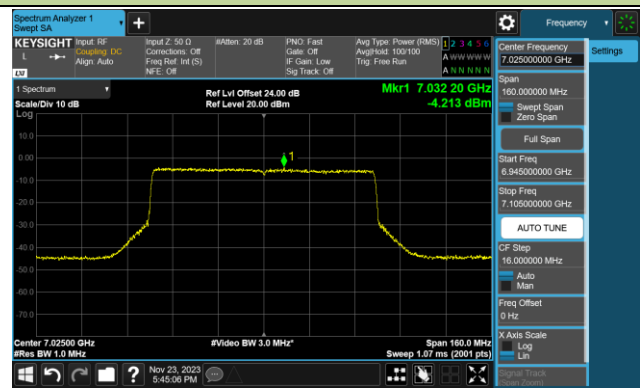

802.11be-EHT80 Power Spectral Density- Ant 1 (Nss = 1)

Channel 183 (6865MHz)

Channel 199 (6945MHz)

Channel 215 (7025MHz)

802.11be-EHT160 Power Spectral Density- Ant 1 (Nss = 1)

Channel 47 (6185MHz)

Channel 79 (6345MHz)

Channel 111 (6505MHz)

Channel 143 (6665MHz)

Channel 175 (6825MHz)

Channel 207 (6985MHz)

802.11be-EHT320 Power Spectral Density- Ant 1 (Nss = 1)

Channel 63 (6265MHz)

Channel 95 (6425MHz)

Channel 127 (6585MHz)