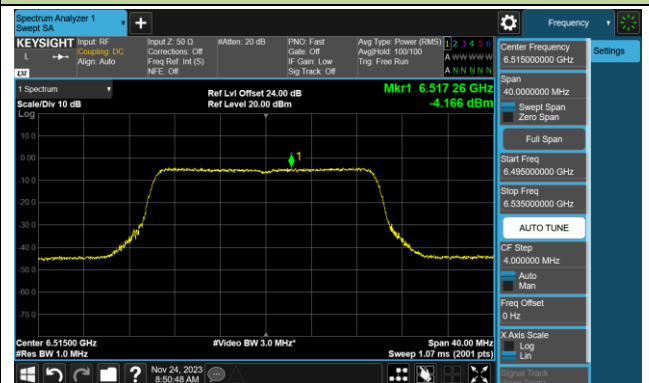

802.11be-EHT20 Power Spectral Density- Ant 1 (Nss = 1)

Channel 33 (6115MHz)

Channel 61 (6255MHz)

Channel 93 (6415MHz)

Channel 97 (6435MHz)

Channel 105 (6475MHz)

Channel 113 (6515MHz)

Channel 117 (6535MHz)

Channel 149 (6695MHz)

802.11be-EHT20 Power Spectral Density- Ant 1 (Nss = 1)

Channel 181 (6855MHz)

Channel 185 (6875MHz)

Channel 189 (6895MHz)

Channel 213 (7015MHz)

Channel 229 (7095MHz)

802.11be-EHT40 Power Spectral Density- Ant 1 (Nss = 1)