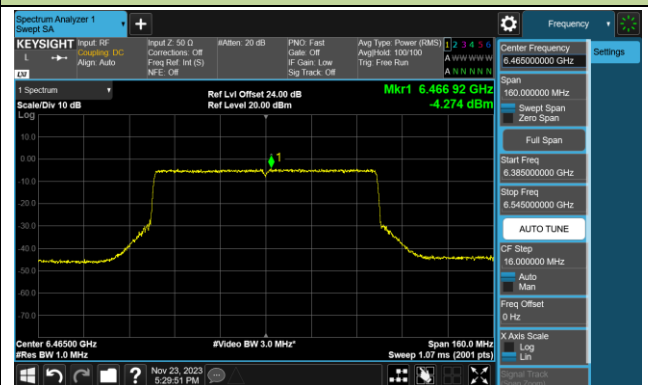

Channel 39 (6145MHz)

Channel 55 (6225MHz)

Channel 87 (6385MHz)

Channel 103 (6465MHz)

Channel 119 (6545MHz)

Channel 135 (6625MHz)

Channel 151 (6705MHz)

Channel 167 (6785MHz)

802.11be-EHT80 Power Spectral Density- Ant 1 (Nss = 1)

Channel 183 (6865MHz)

Channel 199 (6945MHz)

Channel 215 (7025MHz)

802.11be-EHT160 Power Spectral Density- Ant 1 (Nss = 1)

Channel 47 (6185MHz)

Channel 79 (6345MHz)