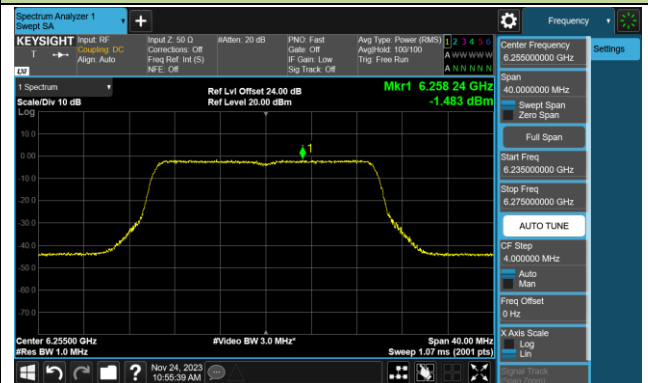

Channel 229 (7095MHz)

802.11be-EHT20 Power Spectral Density- Ant 0 (Nss = 2)

Channel 33 (6115MHz)

Channel 61 (6255MHz)

Channel 93 (6415MHz)

Channel 97 (6435MHz)

Channel 105 (6475MHz)

Channel 113 (6515MHz)

Channel 117 (6535MHz)

Channel 149 (6695MHz)

802.11be-EHT20 Power Spectral Density- Ant 0 (Nss = 2)

Channel 181 (6855MHz)

Channel 185 (6875MHz)

Channel 189 (6895MHz)

Channel 213 (7015MHz)

Channel 229 (7095MHz)