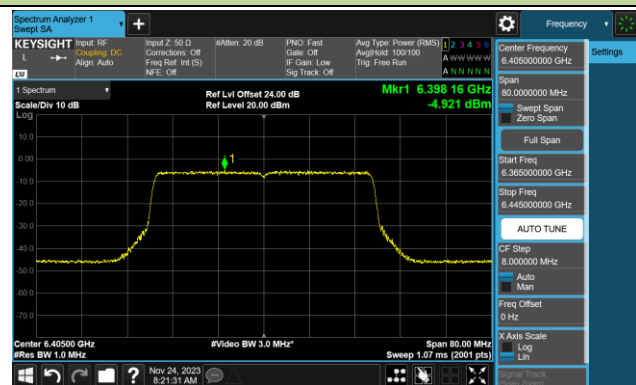

Channel 91 (6405MHz)