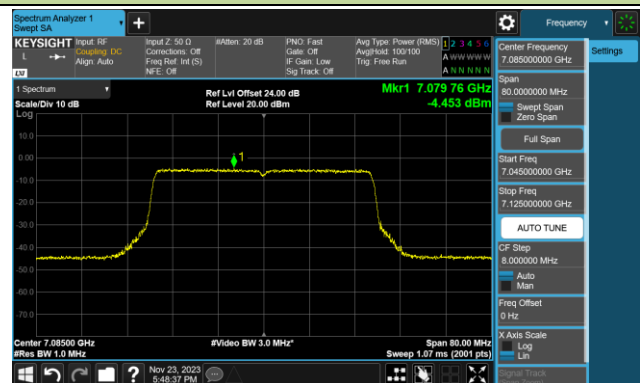

802.11be-EHT40 Power Spectral Density- Ant 1 (Nss = 1)

Channel 179 (6845MHz)

Channel 187 (6885MHz)

Channel 195 (6925MHz)

Channel 211 (7005MHz)

Channel 227 (7085MHz)

802.11be-EHT80 Power Spectral Density- Ant 1 (Nss = 1)