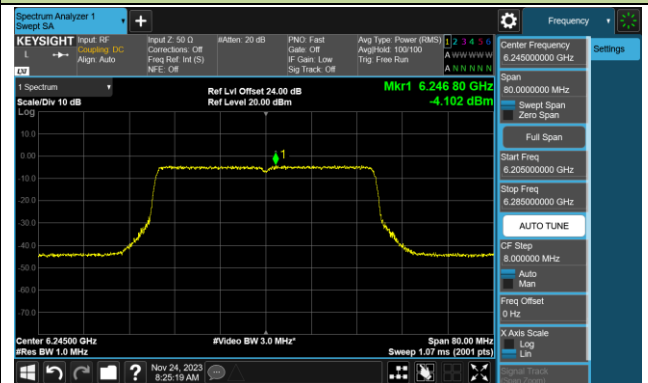

Channel 149 (6695MHz)

802.11be-EHT20 Power Spectral Density- Ant 1 (Nss = 1)

Channel 181 (6855MHz)

Channel 185 (6875MHz)

Channel 189 (6895MHz)

Channel 213 (7015MHz)

Channel 229 (7095MHz)

802.11be-EHT40 Power Spectral Density- Ant 1 (Nss = 1)

Channel 35 (6125MHz)

Channel 59 (6245MHz)

Channel 91 (6405MHz)

Channel 99 (6445MHz)

Channel 107 (6485MHz)

Channel 115 (6525MHz)

Channel 123 (6565MHz)

Channel 147 (6685MHz)