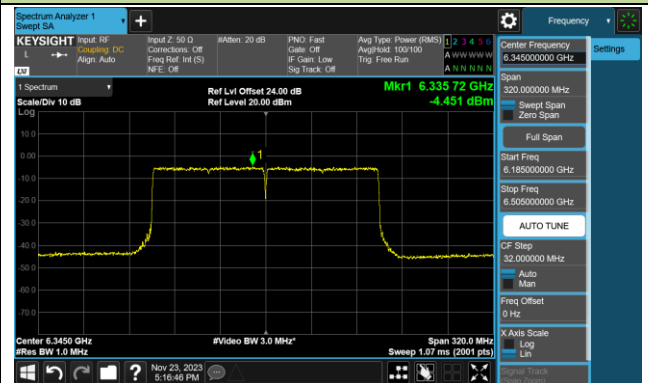

802.11be-EHT80 Power Spectral Density- Ant 1 (Nss = 1)

Channel 183 (6865MHz)

Channel 199 (6945MHz)

Channel 215 (7025MHz)

802.11be-EHT160 Power Spectral Density- Ant 1 (Nss = 1)

Channel 47 (6185MHz)

Channel 79 (6345MHz)