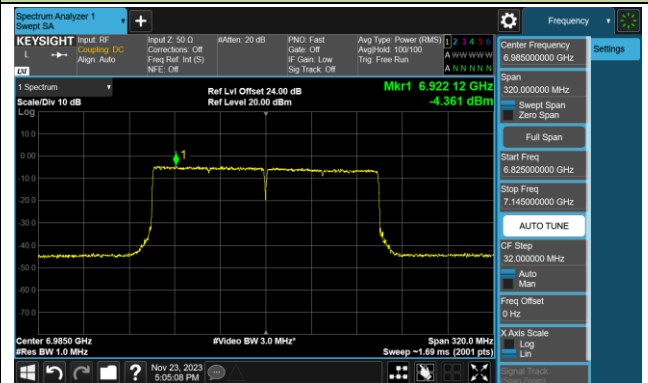

802.11be-EHT80 Power Spectral Density- Ant 1 (Nss = 1)

Channel 183 (6865MHz)

Channel 199 (6945MHz)

Channel 215 (7025MHz)

802.11be-EHT160 Power Spectral Density- Ant 1 (Nss = 1)

Channel 47 (6185MHz)

Channel 79 (6345MHz)

Channel 111 (6505MHz)

Channel 143 (6665MHz)

Channel 175 (6825MHz)

Channel 207 (6985MHz)

802.11be-EHT320 Power Spectral Density- Ant 1 (Nss = 1)

Channel 63 (6265MHz)

Channel 95 (6425MHz)

Channel 127 (6585MHz)

Channel 159 (6745MHz)

Channel 191 (6905MHz)

802.11ax-HE20 Power Spectral Density- Ant 0 (Nss = 2)

Channel 33 (6115MHz)

Channel 61 (6255MHz)

Channel 93 (6415MHz)

Channel 97 (6435MHz)

Channel 105 (6475MHz)