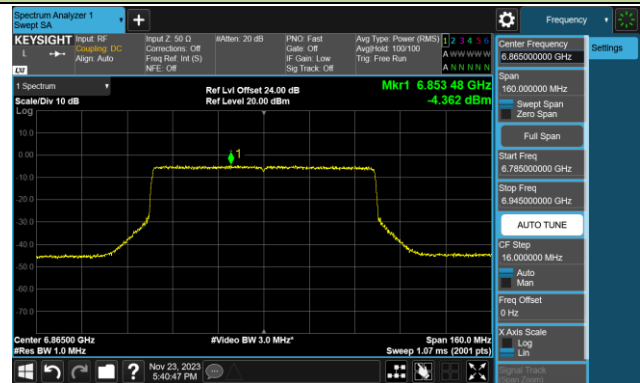

Channel 39 (6145MHz)

Channel 55 (6225MHz)

Channel 87 (6385MHz)

Channel 103 (6465MHz)

Channel 119 (6545MHz)

Channel 135 (6625MHz)

Channel 151 (6705MHz)

Channel 167 (6785MHz)

802.11be-EHT80 Power Spectral Density- Ant 1 (Nss = 1)

Channel 183 (6865MHz)

Channel 199 (6945MHz)

Channel 215 (7025MHz)

802.11be-EHT160 Power Spectral Density- Ant 1 (Nss = 1)

Channel 47 (6185MHz)

Channel 79 (6345MHz)