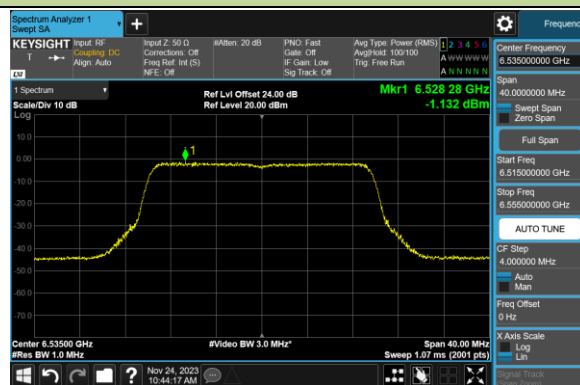

Channel 113 (6515MHz)

Channel 117 (6535MHz)

Channel 149 (6695MHz)

802.11ax-HE20 Power Spectral Density- Ant 0 (Nss = 2)

Channel 181 (6855MHz)

Channel 185 (6875MHz)

Channel 189 (6895MHz)

Channel 213 (7015MHz)

Channel 229 (7095MHz)

802.11be-EHT20 Power Spectral Density- Ant 0 (Nss = 2)

Channel 33 (6115MHz)

Channel 61 (6255MHz)

Channel 93 (6415MHz)

Channel 97 (6435MHz)

Channel 105 (6475MHz)

Channel 113 (6515MHz)

Channel 117 (6535MHz)

Channel 149 (6695MHz)

802.11be-EHT20 Power Spectral Density- Ant 0 (Nss = 2)

Channel 181 (6855MHz)

Channel 185 (6875MHz)

Channel 189 (6895MHz)

Channel 213 (7015MHz)

Channel 229 (7095MHz)