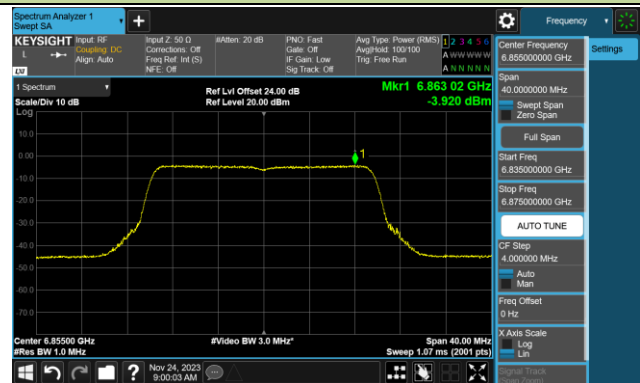

802.11be-EHT20 Power Spectral Density- Ant 1 (Nss = 1)

Channel 33 (6115MHz)

Channel 61 (6255MHz)

Channel 93 (6415MHz)

Channel 97 (6435MHz)

Channel 105 (6475MHz)

Channel 113 (6515MHz)

Channel 117 (6535MHz)

Channel 149 (6695MHz)

802.11be-EHT20 Power Spectral Density- Ant 1 (Nss = 1)

Channel 181 (6855MHz)

Channel 185 (6875MHz)

Channel 189 (6895MHz)

Channel 213 (7015MHz)

Channel 229 (7095MHz)

802.11be-EHT40 Power Spectral Density- Ant 1 (Nss = 1)