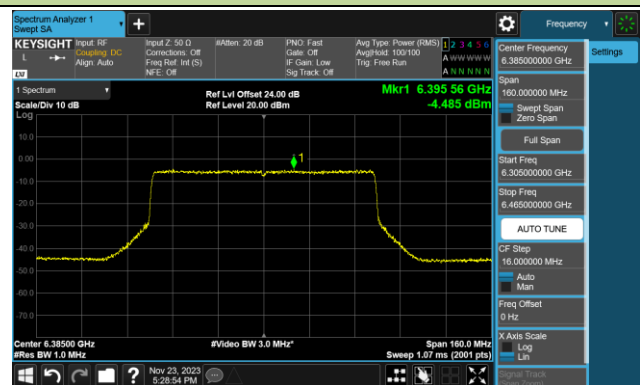

Channel 87 (6385MHz)