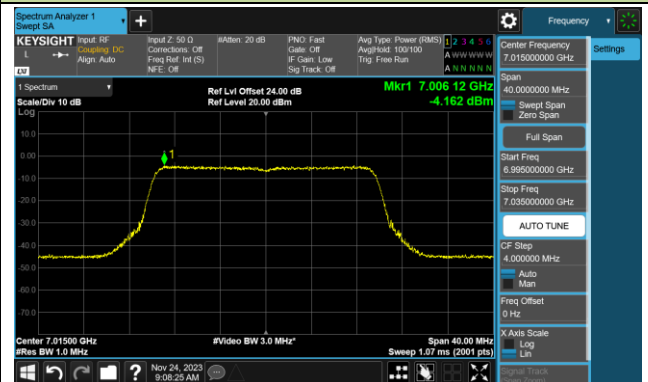

Channel 149 (6695MHz)

802.11be-EHT20 Power Spectral Density- Ant 1 (Nss = 1)

Channel 181 (6855MHz)

Channel 185 (6875MHz)

Channel 189 (6895MHz)

Channel 213 (7015MHz)

Channel 229 (7095MHz)

802.11be-EHT40 Power Spectral Density- Ant 1 (Nss = 1)