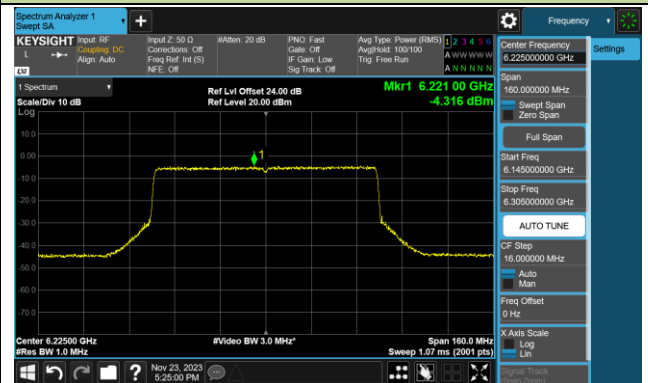

Channel 55 (6225MHz)