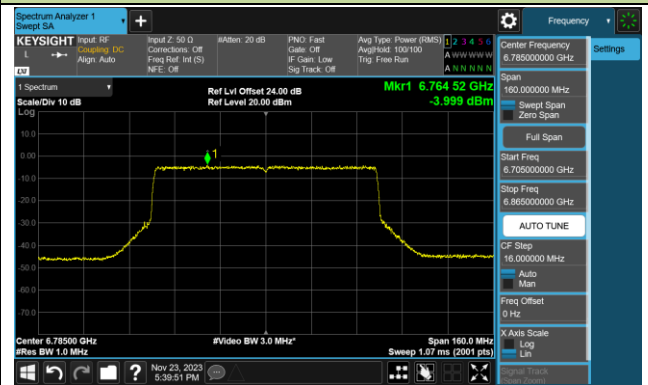

802.11be-EHT40 Power Spectral Density- Ant 1 (Nss = 1)

Channel 179 (6845MHz)

Channel 187 (6885MHz)

Channel 195 (6925MHz)

Channel 211 (7005MHz)

Channel 227 (7085MHz)

802.11be-EHT80 Power Spectral Density- Ant 1 (Nss = 1)

Channel 39 (6145MHz)

Channel 55 (6225MHz)

Channel 87 (6385MHz)

Channel 103 (6465MHz)

Channel 119 (6545MHz)

Channel 135 (6625MHz)

Channel 151 (6705MHz)

Channel 167 (6785MHz)

802.11be-EHT80 Power Spectral Density- Ant 1 (Nss = 1)

Channel 183 (6865MHz)

Channel 199 (6945MHz)

Channel 215 (7025MHz)

802.11be-EHT160 Power Spectral Density- Ant 1 (Nss = 1)

Channel 47 (6185MHz)

Channel 79 (6345MHz)