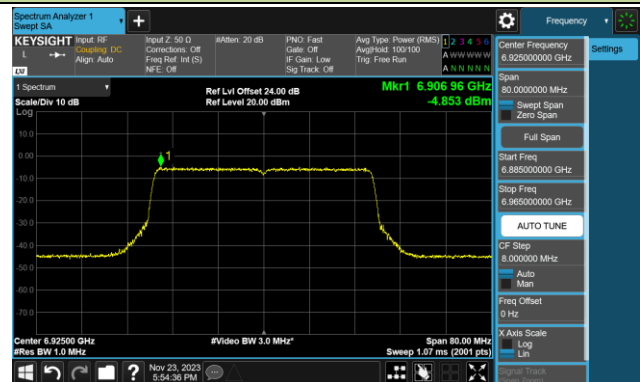

802.11be-EHT40 Power Spectral Density- Ant 1 (Nss = 1)

Channel 179 (6845MHz)

Channel 187 (6885MHz)

Channel 195 (6925MHz)

Channel 211 (7005MHz)

Channel 227 (7085MHz)

802.11be-EHT80 Power Spectral Density- Ant 1 (Nss = 1)