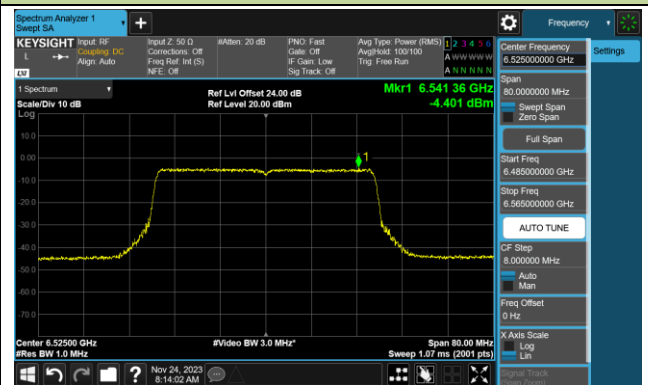

Channel 35 (6125MHz)

Channel 59 (6245MHz)

Channel 91 (6405MHz)

Channel 99 (6445MHz)

Channel 107 (6485MHz)

Channel 115 (6525MHz)

Channel 123 (6565MHz)

Channel 147 (6685MHz)

802.11be-EHT40 Power Spectral Density- Ant 1 (Nss = 1)

Channel 179 (6845MHz)

Channel 187 (6885MHz)

Channel 195 (6925MHz)

Channel 211 (7005MHz)

Channel 227 (7085MHz)

802.11be-EHT80 Power Spectral Density- Ant 1 (Nss = 1)