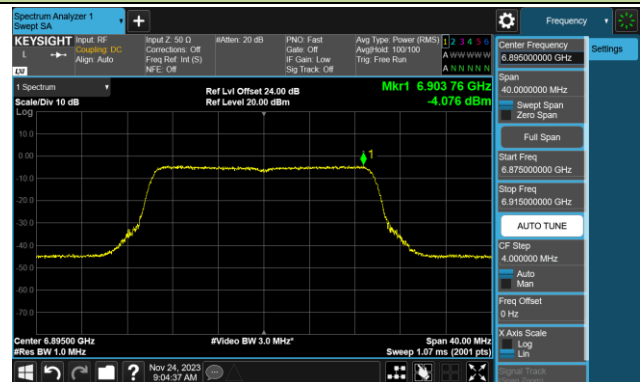

Channel 149 (6695MHz)

802.11be-EHT20 Power Spectral Density- Ant 1 (Nss = 1)

Channel 181 (6855MHz)

Channel 185 (6875MHz)

Channel 189 (6895MHz)

Channel 213 (7015MHz)

Channel 229 (7095MHz)

802.11be-EHT40 Power Spectral Density- Ant 1 (Nss = 1)

Channel 35 (6125MHz)

Channel 59 (6245MHz)

Channel 91 (6405MHz)

Channel 99 (6445MHz)

Channel 107 (6485MHz)

Channel 115 (6525MHz)

Channel 123 (6565MHz)

Channel 147 (6685MHz)