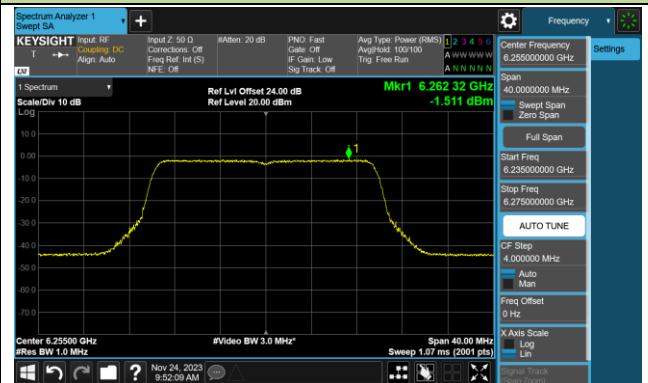

Channel 159 (6745MHz)

Channel 191 (6905MHz)

802.11ax-HE20 Power Spectral Density- Ant 0 (Nss = 2)

Channel 33 (6115MHz)

Channel 61 (6255MHz)

Channel 93 (6415MHz)

Channel 97 (6435MHz)

Channel 105 (6475MHz)

Channel 113 (6515MHz)

Channel 117 (6535MHz)

Channel 149 (6695MHz)

802.11ax-HE20 Power Spectral Density- Ant 0 (Nss = 2)

Channel 181 (6855MHz)

Channel 185 (6875MHz)

Channel 189 (6895MHz)

Channel 213 (7015MHz)