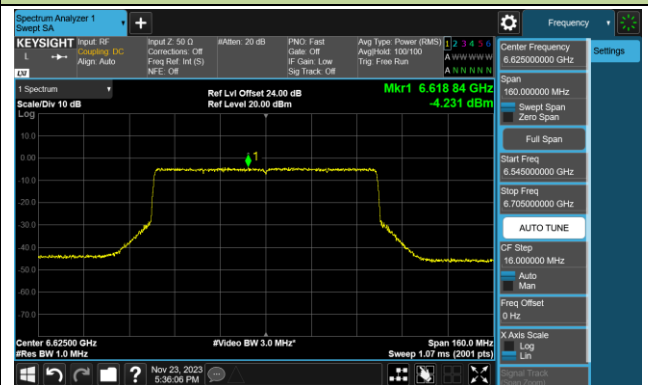

Channel 39 (6145MHz)

Channel 55 (6225MHz)

Channel 87 (6385MHz)

Channel 103 (6465MHz)

Channel 119 (6545MHz)

Channel 135 (6625MHz)

Channel 151 (6705MHz)

Channel 167 (6785MHz)

802.11be-EHT80 Power Spectral Density- Ant 1 (Nss = 1)

Channel 183 (6865MHz)

Channel 199 (6945MHz)

Channel 215 (7025MHz)

802.11be-EHT160 Power Spectral Density- Ant 1 (Nss = 1)

Channel 47 (6185MHz)

Channel 79 (6345MHz)