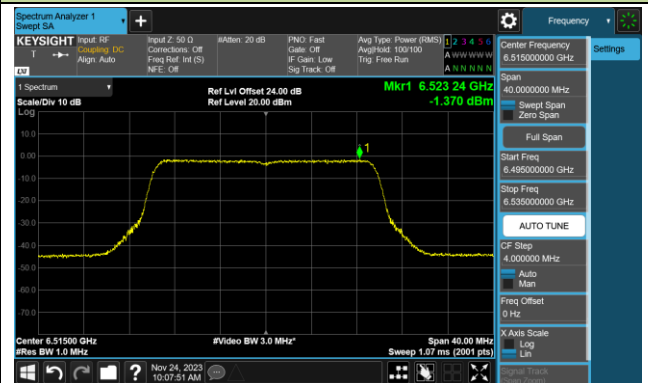

Channel 159 (6745MHz)

Channel 191 (6905MHz)

802.11ax-HE20 Power Spectral Density- Ant 0 (Nss = 2)

Channel 33 (6115MHz)

Channel 61 (6255MHz)

Channel 93 (6415MHz)

Channel 97 (6435MHz)

Channel 105 (6475MHz)

Channel 113 (6515MHz)

Channel 117 (6535MHz)

Channel 149 (6695MHz)

802.11ax-HE20 Power Spectral Density- Ant 0 (Nss = 2)

Channel 181 (6855MHz)

Channel 185 (6875MHz)

Channel 189 (6895MHz)

Channel 213 (7015MHz)