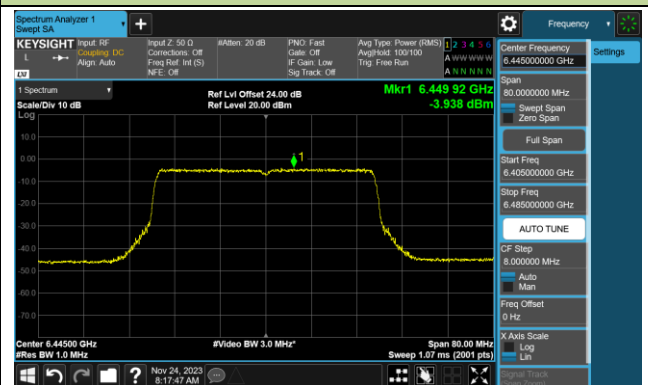

Channel 35 (6125MHz)

Channel 59 (6245MHz)

Channel 91 (6405MHz)

Channel 99 (6445MHz)

Channel 107 (6485MHz)

Channel 115 (6525MHz)

Channel 123 (6565MHz)

Channel 147 (6685MHz)

802.11be-EHT40 Power Spectral Density- Ant 1 (Nss = 1)

Channel 179 (6845MHz)

Channel 187 (6885MHz)

Channel 195 (6925MHz)

Channel 211 (7005MHz)

Channel 227 (7085MHz)

802.11be-EHT80 Power Spectral Density- Ant 1 (Nss = 1)