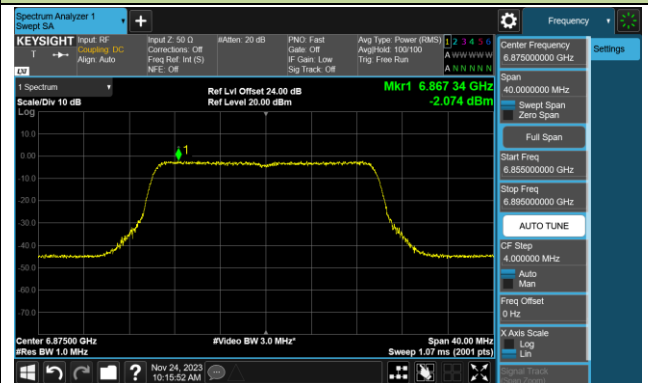

Channel 113 (6515MHz)

Channel 117 (6535MHz)

Channel 149 (6695MHz)

802.11ax-HE20 Power Spectral Density- Ant 0 (Nss = 2)

Channel 181 (6855MHz)

Channel 185 (6875MHz)

Channel 189 (6895MHz)

Channel 213 (7015MHz)

Channel 229 (7095MHz)

802.11be-EHT20 Power Spectral Density- Ant 0 (Nss = 2)

Channel 33 (6115MHz)

Channel 61 (6255MHz)

Channel 93 (6415MHz)

Channel 97 (6435MHz)

Channel 105 (6475MHz)

Channel 113 (6515MHz)