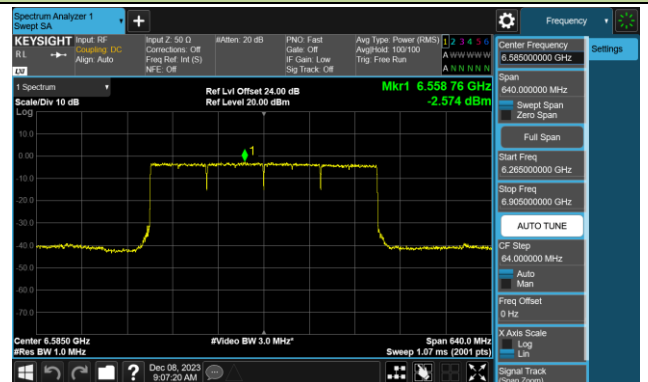

Channel 117 (6535MHz)

Channel 149 (6695MHz)

802.11be-EHT20 Power Spectral Density- Ant 0 (Nss = 2)

Channel 181 (6855MHz)

Channel 185 (6875MHz)

Channel 189 (6895MHz)

Channel 213 (7015MHz)

Channel 229 (7095MHz)

802.11be-EHT320 Power Spectral Density- Ant 0 (Nss = 2)

Channel 63 (6265MHz)

Channel 95 (6425MHz)

Channel 127 (6585MHz)

Channel 159 (6745MHz)

Channel 191 (6905MHz)