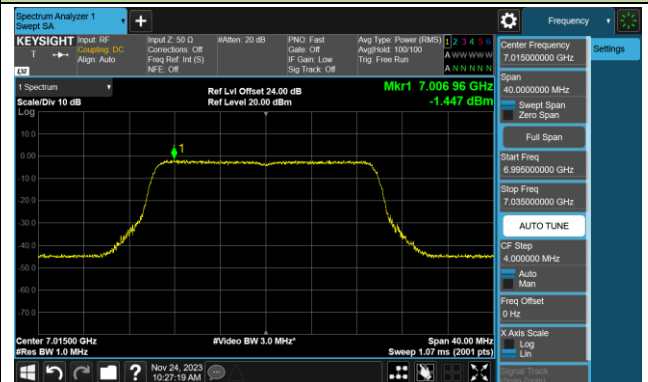

Channel 117 (6535MHz)

Channel 149 (6695MHz)

802.11be-EHT20 Power Spectral Density- Ant 0 (Nss = 2)

Channel 181 (6855MHz)

Channel 185 (6875MHz)

Channel 189 (6895MHz)

Channel 213 (7015MHz)

Channel 229 (7095MHz)

802.11be-EHT320 Power Spectral Density- Ant 0 (Nss = 2)

Channel 63 (6265MHz)

Channel 95 (6425MHz)

Channel 127 (6585MHz)

Channel 159 (6745MHz)

Channel 191 (6905MHz)