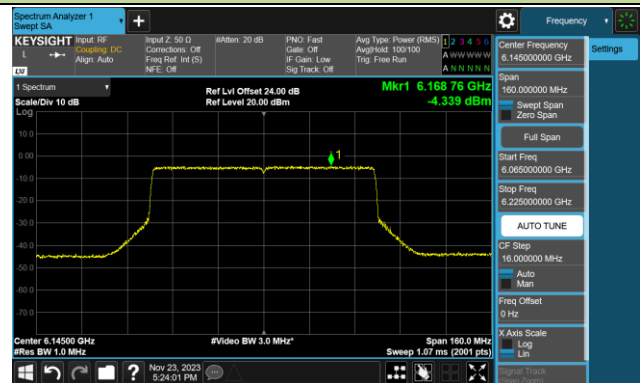

802.11be-EHT80 Power Spectral Density- Ant 1 (Nss = 1)

Channel 39 (6145MHz)