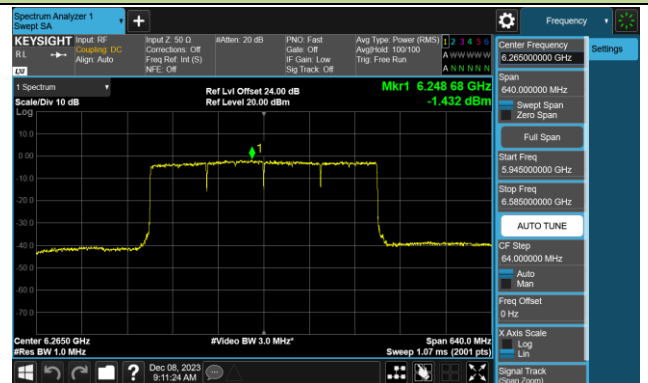

Channel 117 (6535MHz)

Channel 149 (6695MHz)

802.11be-EHT20 Power Spectral Density- Ant 0 (Nss = 2)

Channel 181 (6855MHz)

Channel 185 (6875MHz)

Channel 189 (6895MHz)

Channel 213 (7015MHz)

Channel 229 (7095MHz)

802.11be-EHT320 Power Spectral Density- Ant 0 (Nss = 2)

Channel 63 (6265MHz)

Channel 95 (6425MHz)

Channel 127 (6585MHz)

Channel 159 (6745MHz)

Channel 191 (6905MHz)