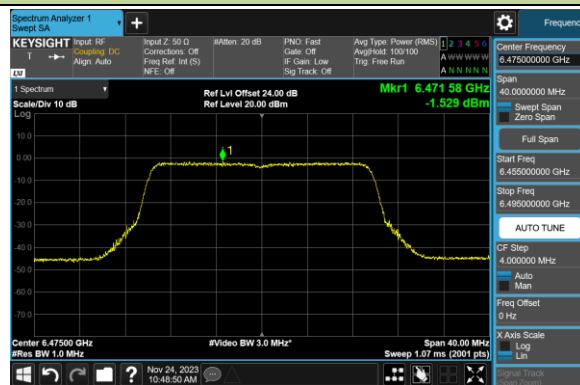

Channel 113 (6515MHz)

Channel 117 (6535MHz)

Channel 149 (6695MHz)

802.11ax-HE20 Power Spectral Density- Ant 0 (Nss = 2)

Channel 181 (6855MHz)

Channel 185 (6875MHz)

Channel 189 (6895MHz)

Channel 213 (7015MHz)

Channel 229 (7095MHz)

802.11be-EHT20 Power Spectral Density- Ant 0 (Nss = 2)

Channel 33 (6115MHz)

Channel 61 (6255MHz)

Channel 93 (6415MHz)

Channel 97 (6435MHz)

Channel 105 (6475MHz)

Channel 113 (6515MHz)

Channel 117 (6535MHz)

Channel 149 (6695MHz)

802.11be-EHT20 Power Spectral Density- Ant 0 (Nss = 2)

Channel 181 (6855MHz)

Channel 185 (6875MHz)

Channel 189 (6895MHz)

Channel 213 (7015MHz)

Channel 229 (7095MHz)