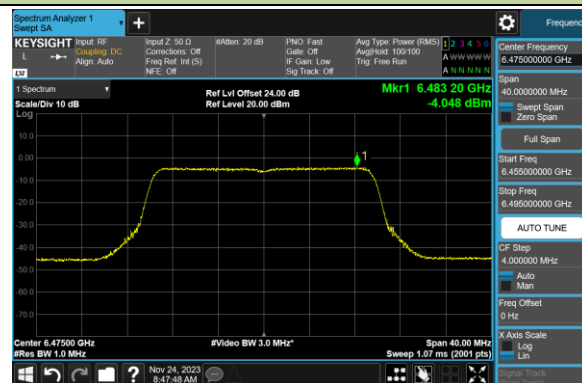

802.11be-EHT20 Power Spectral Density- Ant 1 (Nss = 1)

Channel 33 (6115MHz)

Channel 61 (6255MHz)

Channel 93 (6415MHz)

Channel 97 (6435MHz)

Channel 105 (6475MHz)

Channel 113 (6515MHz)

Channel 117 (6535MHz)

Channel 149 (6695MHz)

802.11be-EHT20 Power Spectral Density- Ant 1 (Nss = 1)

Channel 181 (6855MHz)

Channel 185 (6875MHz)

Channel 189 (6895MHz)

Channel 213 (7015MHz)

Channel 229 (7095MHz)

802.11be-EHT40 Power Spectral Density- Ant 1 (Nss = 1)