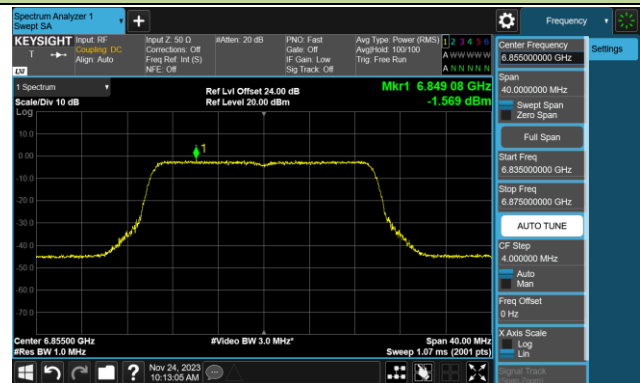

Channel 113 (6515MHz)

Channel 117 (6535MHz)

Channel 149 (6695MHz)

802.11ax-HE20 Power Spectral Density- Ant 0 (Nss = 2)

Channel 181 (6855MHz)

Channel 185 (6875MHz)

Channel 189 (6895MHz)

Channel 213 (7015MHz)

Channel 229 (7095MHz)

802.11be-EHT20 Power Spectral Density- Ant 0 (Nss = 2)

Channel 33 (6115MHz)

Channel 61 (6255MHz)

Channel 93 (6415MHz)

Channel 97 (6435MHz)

Channel 105 (6475MHz)

Channel 113 (6515MHz)