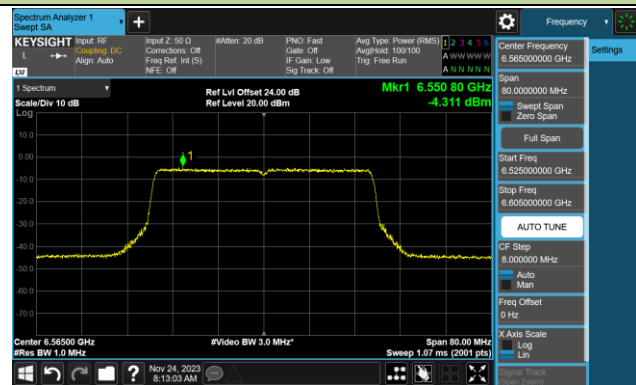

Channel 35 (6125MHz)

Channel 59 (6245MHz)

Channel 91 (6405MHz)

Channel 99 (6445MHz)

Channel 107 (6485MHz)

Channel 115 (6525MHz)

Channel 123 (6565MHz)

Channel 147 (6685MHz)

802.11be-EHT40 Power Spectral Density- Ant 1 (Nss = 1)

Channel 179 (6845MHz)

Channel 187 (6885MHz)

Channel 195 (6925MHz)

Channel 211 (7005MHz)

Channel 227 (7085MHz)

802.11be-EHT80 Power Spectral Density- Ant 1 (Nss = 1)