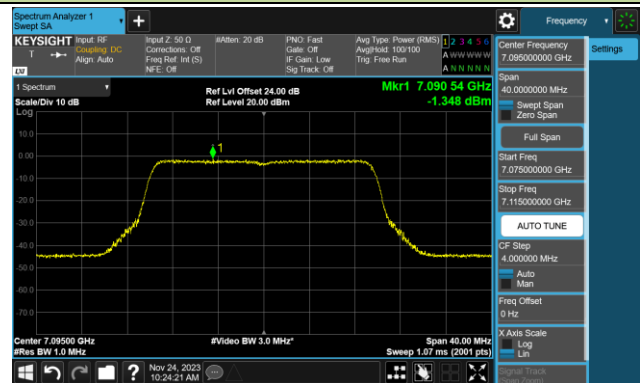

Channel 229 (7095MHz)

802.11be-EHT20 Power Spectral Density- Ant 0 (Nss = 2)

Channel 33 (6115MHz)

Channel 61 (6255MHz)

Channel 93 (6415MHz)

Channel 97 (6435MHz)

Channel 105 (6475MHz)

Channel 113 (6515MHz)

Channel 117 (6535MHz)

Channel 149 (6695MHz)

802.11be-EHT20 Power Spectral Density- Ant 0 (Nss = 2)

Channel 181 (6855MHz)

Channel 185 (6875MHz)

Channel 189 (6895MHz)

Channel 213 (7015MHz)

Channel 229 (7095MHz)

802.11be-EHT320 Power Spectral Density- Ant 0 (Nss = 2)

Channel 63 (6265MHz)

Channel 95 (6425MHz)

Channel 127 (6585MHz)

Channel 159 (6745MHz)

Channel 191 (6905MHz)