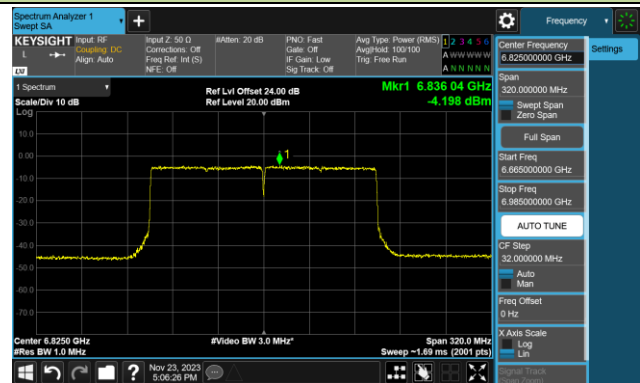

802.11be-EHT80 Power Spectral Density- Ant 1 (Nss = 1)

Channel 183 (6865MHz)

Channel 199 (6945MHz)

Channel 215 (7025MHz)

802.11be-EHT160 Power Spectral Density- Ant 1 (Nss = 1)

Channel 47 (6185MHz)

Channel 79 (6345MHz)

Channel 111 (6505MHz)

Channel 143 (6665MHz)

Channel 175 (6825MHz)

Channel 207 (6985MHz)

802.11be-EHT320 Power Spectral Density- Ant 1 (Nss = 1)

Channel 63 (6265MHz)

Channel 95 (6425MHz)

Channel 127 (6585MHz)