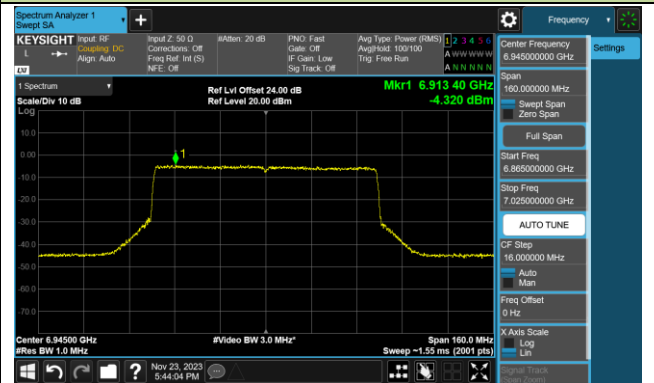

Channel 39 (6145MHz)

Channel 55 (6225MHz)

Channel 87 (6385MHz)

Channel 103 (6465MHz)

Channel 119 (6545MHz)

Channel 135 (6625MHz)

Channel 151 (6705MHz)

Channel 167 (6785MHz)

802.11be-EHT80 Power Spectral Density- Ant 1 (Nss = 1)

Channel 183 (6865MHz)

Channel 199 (6945MHz)

Channel 215 (7025MHz)

802.11be-EHT160 Power Spectral Density- Ant 1 (Nss = 1)

Channel 47 (6185MHz)

Channel 79 (6345MHz)