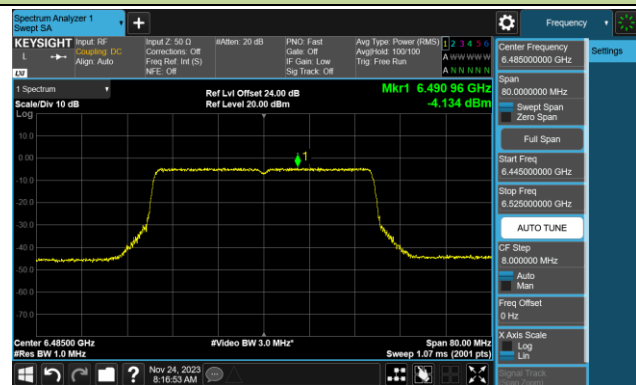

Channel 35 (6125MHz)

Channel 59 (6245MHz)

Channel 91 (6405MHz)

Channel 99 (6445MHz)

Channel 107 (6485MHz)

Channel 115 (6525MHz)

Channel 123 (6565MHz)

Channel 147 (6685MHz)

802.11be-EHT40 Power Spectral Density- Ant 1 (Nss = 1)

Channel 179 (6845MHz)

Channel 187 (6885MHz)

Channel 195 (6925MHz)

Channel 211 (7005MHz)

Channel 227 (7085MHz)

802.11be-EHT80 Power Spectral Density- Ant 1 (Nss = 1)