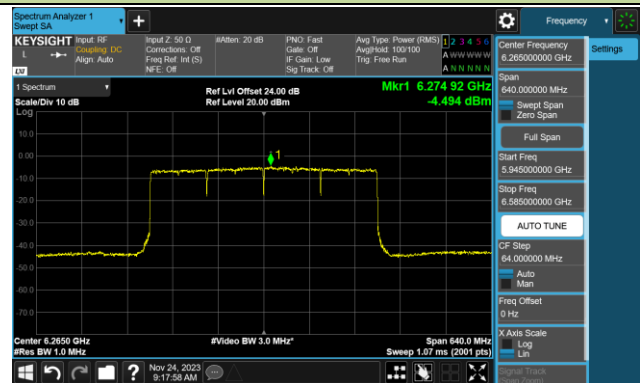

802.11be-EHT80 Power Spectral Density- Ant 1 (Nss = 1)

Channel 183 (6865MHz)

Channel 199 (6945MHz)

Channel 215 (7025MHz)

802.11be-EHT160 Power Spectral Density- Ant 1 (Nss = 1)

Channel 47 (6185MHz)

Channel 79 (6345MHz)

Channel 111 (6505MHz)

Channel 143 (6665MHz)

Channel 175 (6825MHz)

Channel 207 (6985MHz)

802.11be-EHT320 Power Spectral Density- Ant 1 (Nss = 1)

Channel 63 (6265MHz)

Channel 95 (6425MHz)

Channel 127 (6585MHz)

Channel 159 (6745MHz)

Channel 191 (6905MHz)

802.11ax-HE20 Power Spectral Density- Ant 0 (Nss = 2)

Channel 33 (6115MHz)

Channel 61 (6255MHz)

Channel 93 (6415MHz)

Channel 97 (6435MHz)

Channel 105 (6475MHz)