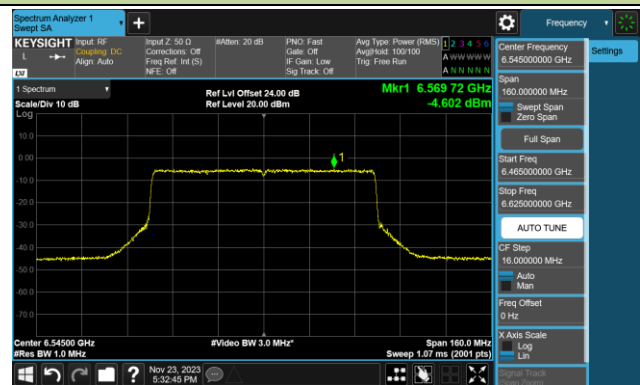

802.11be-EHT40 Power Spectral Density- Ant 1 (Nss = 1)

Channel 179 (6845MHz)

Channel 187 (6885MHz)

Channel 195 (6925MHz)

Channel 211 (7005MHz)

Channel 227 (7085MHz)

802.11be-EHT80 Power Spectral Density- Ant 1 (Nss = 1)

Channel 39 (6145MHz)

Channel 55 (6225MHz)

Channel 87 (6385MHz)

Channel 103 (6465MHz)

Channel 119 (6545MHz)

Channel 135 (6625MHz)

Channel 151 (6705MHz)

Channel 167 (6785MHz)

802.11be-EHT80 Power Spectral Density- Ant 1 (Nss = 1)

Channel 183 (6865MHz)

Channel 199 (6945MHz)

Channel 215 (7025MHz)

802.11be-EHT160 Power Spectral Density- Ant 1 (Nss = 1)

Channel 47 (6185MHz)

Channel 79 (6345MHz)