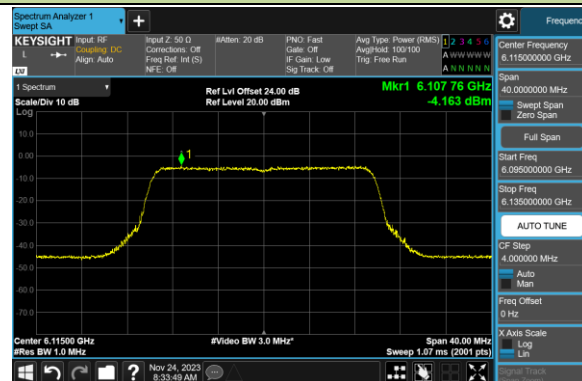

802.11be-EHT20 Power Spectral Density- Ant 1 (Nss = 1)

Channel 33 (6115MHz)

Channel 61 (6255MHz)

Channel 93 (6415MHz)

Channel 97 (6435MHz)

Channel 105 (6475MHz)

Channel 113 (6515MHz)

Channel 117 (6535MHz)

Channel 149 (6695MHz)

802.11be-EHT20 Power Spectral Density- Ant 1 (Nss = 1)

Channel 181 (6855MHz)

Channel 185 (6875MHz)

Channel 189 (6895MHz)

Channel 213 (7015MHz)

Channel 229 (7095MHz)

802.11be-EHT40 Power Spectral Density- Ant 1 (Nss = 1)