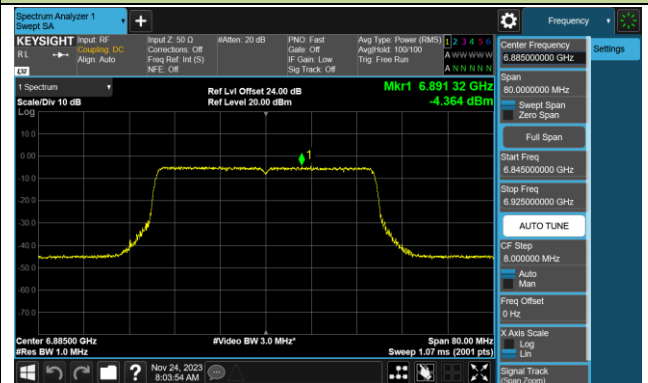

Channel 35 (6125MHz)

Channel 59 (6245MHz)

Channel 91 (6405MHz)

Channel 99 (6445MHz)

Channel 107 (6485MHz)

Channel 115 (6525MHz)

Channel 123 (6565MHz)

Channel 147 (6685MHz)

802.11be-EHT40 Power Spectral Density- Ant 1 (Nss = 1)

Channel 179 (6845MHz)

Channel 187 (6885MHz)

Channel 195 (6925MHz)

Channel 211 (7005MHz)

Channel 227 (7085MHz)

802.11be-EHT80 Power Spectral Density- Ant 1 (Nss = 1)