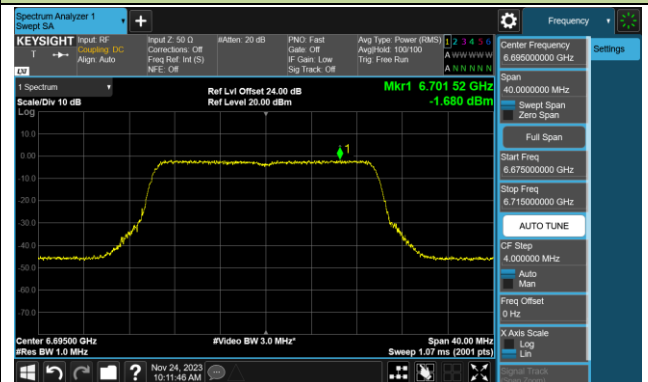

Channel 159 (6745MHz)

Channel 191 (6905MHz)

802.11ax-HE20 Power Spectral Density- Ant 0 (Nss = 2)

Channel 33 (6115MHz)

Channel 61 (6255MHz)

Channel 93 (6415MHz)

Channel 97 (6435MHz)

Channel 105 (6475MHz)

Channel 113 (6515MHz)

Channel 117 (6535MHz)

Channel 149 (6695MHz)

802.11ax-HE20 Power Spectral Density- Ant 0 (Nss = 2)

Channel 181 (6855MHz)

Channel 185 (6875MHz)

Channel 189 (6895MHz)

Channel 213 (7015MHz)