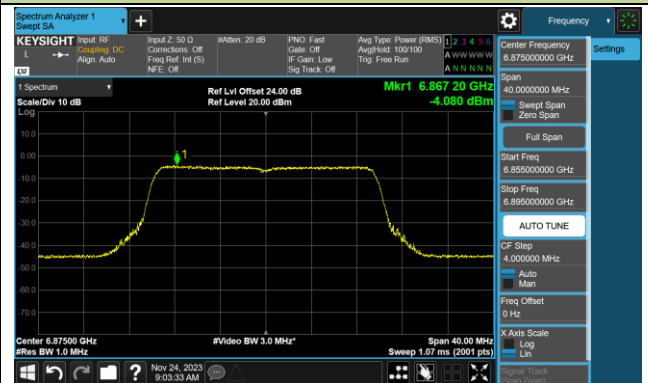

Channel 149 (6695MHz)

802.11be-EHT20 Power Spectral Density- Ant 1 (Nss = 1)

Channel 181 (6855MHz)

Channel 185 (6875MHz)

Channel 189 (6895MHz)

Channel 213 (7015MHz)

Channel 229 (7095MHz)

802.11be-EHT40 Power Spectral Density- Ant 1 (Nss = 1)