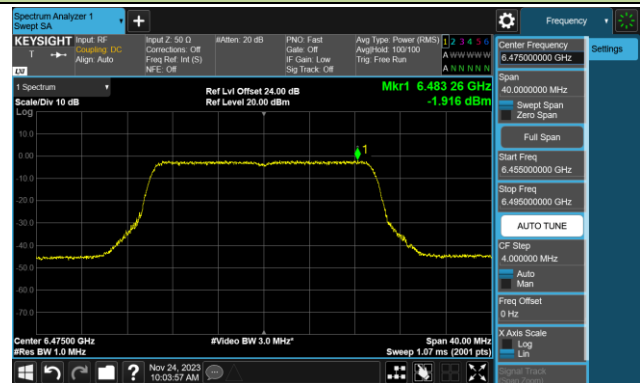

Channel 159 (6745MHz)

Channel 191 (6905MHz)

802.11ax-HE20 Power Spectral Density- Ant 0 (Nss = 2)

Channel 33 (6115MHz)

Channel 61 (6255MHz)

Channel 93 (6415MHz)

Channel 97 (6435MHz)

Channel 105 (6475MHz)

Channel 113 (6515MHz)

Channel 117 (6535MHz)

Channel 149 (6695MHz)

802.11ax-HE20 Power Spectral Density- Ant 0 (Nss = 2)

Channel 181 (6855MHz)

Channel 185 (6875MHz)

Channel 189 (6895MHz)

Channel 213 (7015MHz)