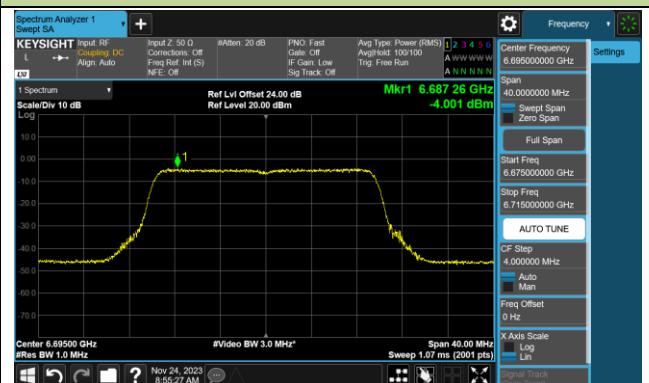

802.11be-EHT20 Power Spectral Density- Ant 1 (Nss = 1)

Channel 33 (6115MHz)

Channel 61 (6255MHz)

Channel 93 (6415MHz)

Channel 97 (6435MHz)

Channel 105 (6475MHz)

Channel 113 (6515MHz)

Channel 117 (6535MHz)

Channel 149 (6695MHz)

802.11be-EHT20 Power Spectral Density- Ant 1 (Nss = 1)

Channel 181 (6855MHz)

Channel 185 (6875MHz)

Channel 189 (6895MHz)

Channel 213 (7015MHz)

Channel 229 (7095MHz)

802.11be-EHT40 Power Spectral Density- Ant 1 (Nss = 1)