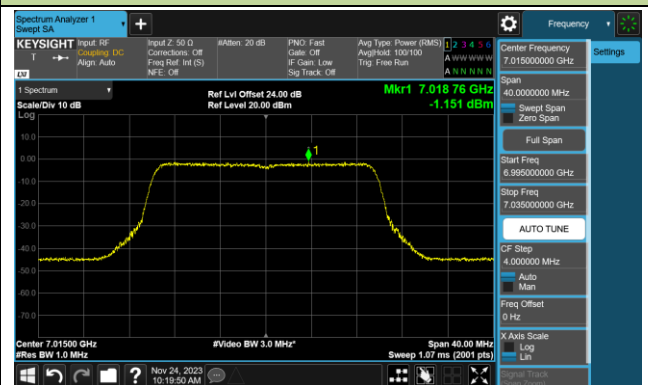

Channel 159 (6745MHz)

Channel 191 (6905MHz)

802.11ax-HE20 Power Spectral Density- Ant 0 (Nss = 2)

Channel 33 (6115MHz)

Channel 61 (6255MHz)

Channel 93 (6415MHz)

Channel 97 (6435MHz)

Channel 105 (6475MHz)

Channel 113 (6515MHz)

Channel 117 (6535MHz)

Channel 149 (6695MHz)

802.11ax-HE20 Power Spectral Density- Ant 0 (Nss = 2)

Channel 181 (6855MHz)

Channel 185 (6875MHz)

Channel 189 (6895MHz)

Channel 213 (7015MHz)

Channel 229 (7095MHz)

802.11be-EHT20 Power Spectral Density- Ant 0 (Nss = 2)

Channel 33 (6115MHz)

Channel 61 (6255MHz)

Channel 93 (6415MHz)

Channel 97 (6435MHz)

Channel 105 (6475MHz)

Channel 113 (6515MHz)