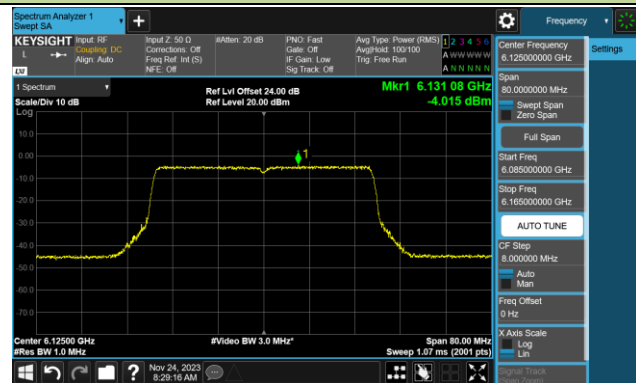

Channel 149 (6695MHz)

802.11be-EHT20 Power Spectral Density- Ant 1 (Nss = 1)

Channel 181 (6855MHz)

Channel 185 (6875MHz)

Channel 189 (6895MHz)

Channel 213 (7015MHz)

Channel 229 (7095MHz)

802.11be-EHT40 Power Spectral Density- Ant 1 (Nss = 1)

Channel 35 (6125MHz)

Channel 59 (6245MHz)

Channel 91 (6405MHz)

Channel 99 (6445MHz)

Channel 107 (6485MHz)

Channel 115 (6525MHz)

Channel 123 (6565MHz)

Channel 147 (6685MHz)