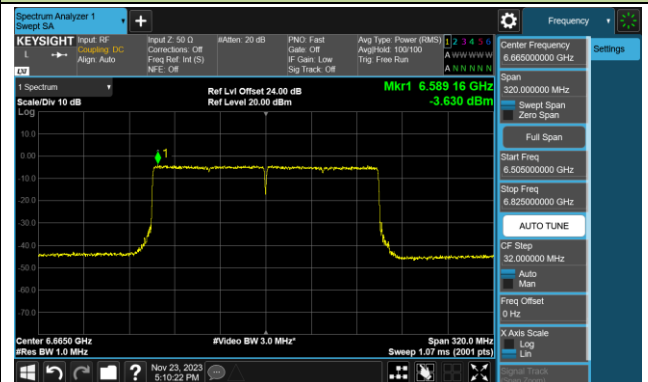

Channel 143 (6665MHz)