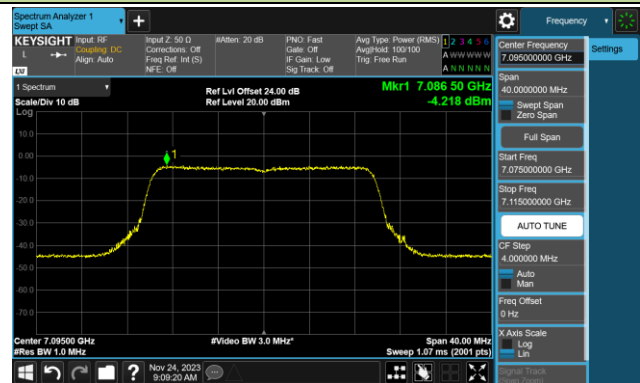

Channel 149 (6695MHz)

802.11be-EHT20 Power Spectral Density- Ant 1 (Nss = 1)

Channel 181 (6855MHz)

Channel 185 (6875MHz)

Channel 189 (6895MHz)

Channel 213 (7015MHz)

Channel 229 (7095MHz)

802.11be-EHT40 Power Spectral Density- Ant 1 (Nss = 1)

Channel 35 (6125MHz)

Channel 59 (6245MHz)

Channel 91 (6405MHz)

Channel 99 (6445MHz)

Channel 107 (6485MHz)

Channel 115 (6525MHz)

Channel 123 (6565MHz)

Channel 147 (6685MHz)