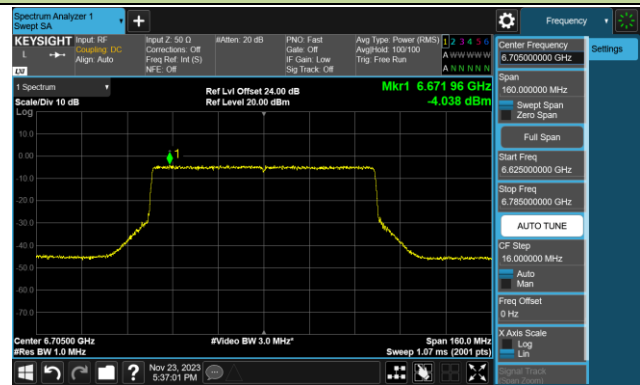

802.11be-EHT40 Power Spectral Density- Ant 1 (Nss = 1)

Channel 179 (6845MHz)

Channel 187 (6885MHz)

Channel 195 (6925MHz)

Channel 211 (7005MHz)

Channel 227 (7085MHz)

802.11be-EHT80 Power Spectral Density- Ant 1 (Nss = 1)

Channel 39 (6145MHz)

Channel 55 (6225MHz)

Channel 87 (6385MHz)

Channel 103 (6465MHz)

Channel 119 (6545MHz)

Channel 135 (6625MHz)

Channel 151 (6705MHz)

Channel 167 (6785MHz)

802.11be-EHT80 Power Spectral Density- Ant 1 (Nss = 1)

Channel 183 (6865MHz)

Channel 199 (6945MHz)

Channel 215 (7025MHz)

802.11be-EHT160 Power Spectral Density- Ant 1 (Nss = 1)

Channel 47 (6185MHz)

Channel 79 (6345MHz)