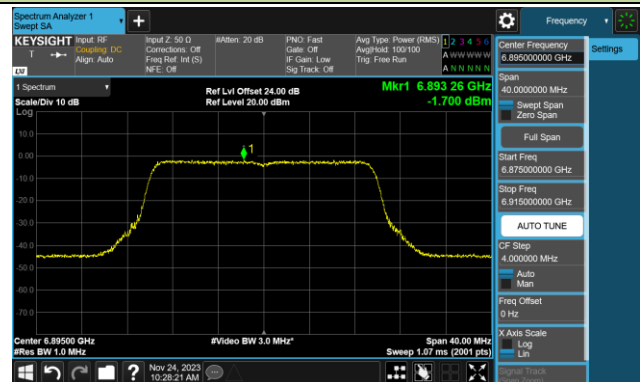

Channel 229 (7095MHz)

802.11be-EHT20 Power Spectral Density- Ant 0 (Nss = 2)

Channel 33 (6115MHz)

Channel 61 (6255MHz)

Channel 93 (6415MHz)

Channel 97 (6435MHz)

Channel 105 (6475MHz)

Channel 113 (6515MHz)

Channel 117 (6535MHz)

Channel 149 (6695MHz)

802.11be-EHT20 Power Spectral Density- Ant 0 (Nss = 2)

Channel 181 (6855MHz)

Channel 185 (6875MHz)

Channel 189 (6895MHz)

Channel 213 (7015MHz)

Channel 229 (7095MHz)

802.11be-EHT320 Power Spectral Density- Ant 0 (Nss = 2)

Channel 63 (6265MHz)

Channel 95 (6425MHz)

Channel 127 (6585MHz)

Channel 159 (6745MHz)

Channel 191 (6905MHz)