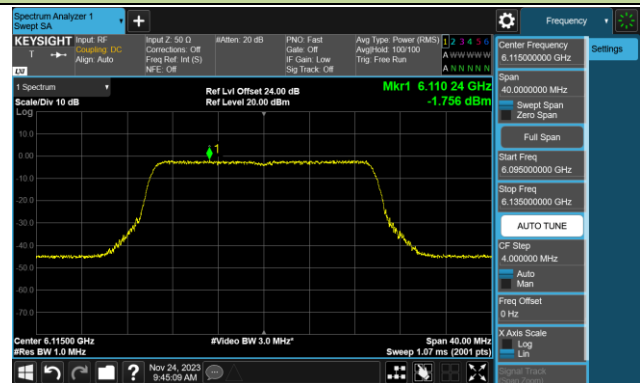

Channel 159 (6745MHz)

Channel 191 (6905MHz)

802.11ax-HE20 Power Spectral Density- Ant 0 (Nss = 2)

Channel 33 (6115MHz)

Channel 61 (6255MHz)

Channel 93 (6415MHz)

Channel 97 (6435MHz)

Channel 105 (6475MHz)

Channel 113 (6515MHz)

Channel 117 (6535MHz)

Channel 149 (6695MHz)

802.11ax-HE20 Power Spectral Density- Ant 0 (Nss = 2)

Channel 181 (6855MHz)

Channel 185 (6875MHz)

Channel 189 (6895MHz)

Channel 213 (7015MHz)