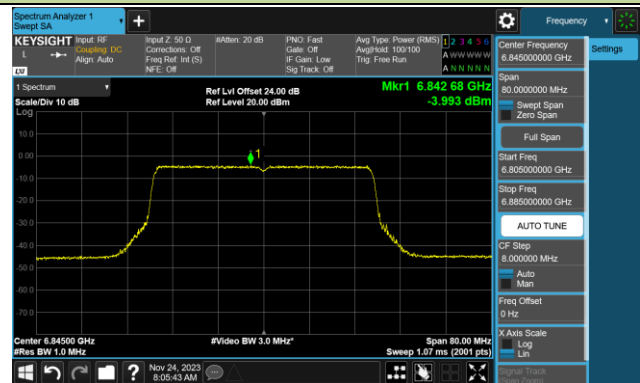

Channel 35 (6125MHz)

Channel 59 (6245MHz)

Channel 91 (6405MHz)

Channel 99 (6445MHz)

Channel 107 (6485MHz)

Channel 115 (6525MHz)

Channel 123 (6565MHz)

Channel 147 (6685MHz)

802.11be-EHT40 Power Spectral Density- Ant 1 (Nss = 1)

Channel 179 (6845MHz)

Channel 187 (6885MHz)

Channel 195 (6925MHz)

Channel 211 (7005MHz)

Channel 227 (7085MHz)

802.11be-EHT80 Power Spectral Density- Ant 1 (Nss = 1)