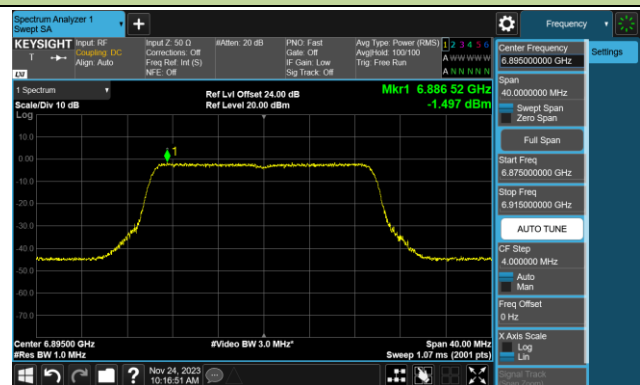

Channel 113 (6515MHz)

Channel 117 (6535MHz)

Channel 149 (6695MHz)

802.11ax-HE20 Power Spectral Density- Ant 0 (Nss = 2)

Channel 181 (6855MHz)

Channel 185 (6875MHz)

Channel 189 (6895MHz)

Channel 213 (7015MHz)

Channel 229 (7095MHz)

802.11be-EHT20 Power Spectral Density- Ant 0 (Nss = 2)

Channel 33 (6115MHz)

Channel 61 (6255MHz)

Channel 93 (6415MHz)

Channel 97 (6435MHz)

Channel 105 (6475MHz)

Channel 113 (6515MHz)