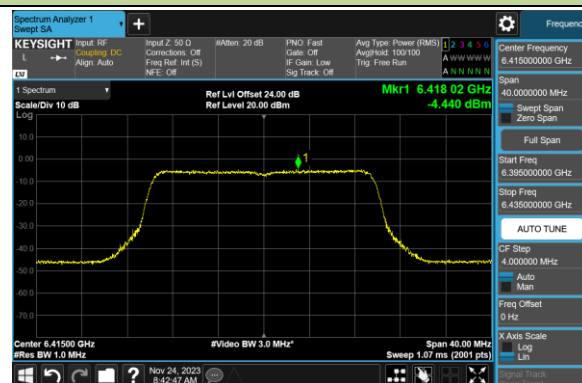

802.11be-EHT20 Power Spectral Density- Ant 1 (Nss = 1)

Channel 33 (6115MHz)

Channel 61 (6255MHz)

Channel 93 (6415MHz)

Channel 97 (6435MHz)

Channel 105 (6475MHz)

Channel 113 (6515MHz)

Channel 117 (6535MHz)

Channel 149 (6695MHz)

802.11be-EHT20 Power Spectral Density- Ant 1 (Nss = 1)

Channel 181 (6855MHz)

Channel 185 (6875MHz)

Channel 189 (6895MHz)

Channel 213 (7015MHz)

Channel 229 (7095MHz)

802.11be-EHT40 Power Spectral Density- Ant 1 (Nss = 1)