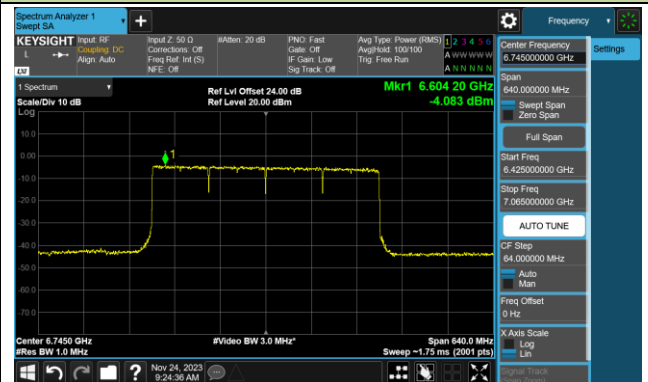

Channel 159 (6745MHz)