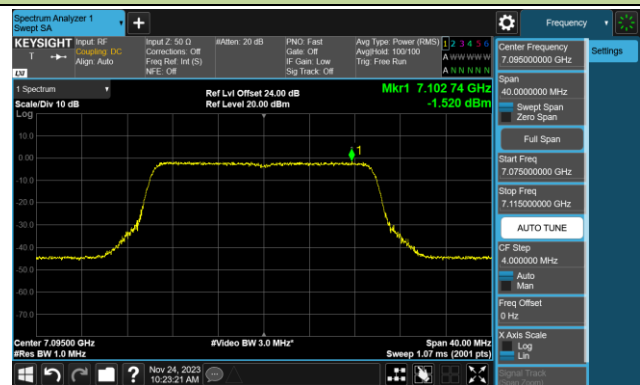

Channel 113 (6515MHz)

Channel 117 (6535MHz)

Channel 149 (6695MHz)

802.11ax-HE20 Power Spectral Density- Ant 0 (Nss = 2)

Channel 181 (6855MHz)

Channel 185 (6875MHz)

Channel 189 (6895MHz)

Channel 213 (7015MHz)

Channel 229 (7095MHz)

802.11be-EHT20 Power Spectral Density- Ant 0 (Nss = 2)

Channel 33 (6115MHz)

Channel 61 (6255MHz)

Channel 93 (6415MHz)

Channel 97 (6435MHz)

Channel 105 (6475MHz)

Channel 113 (6515MHz)