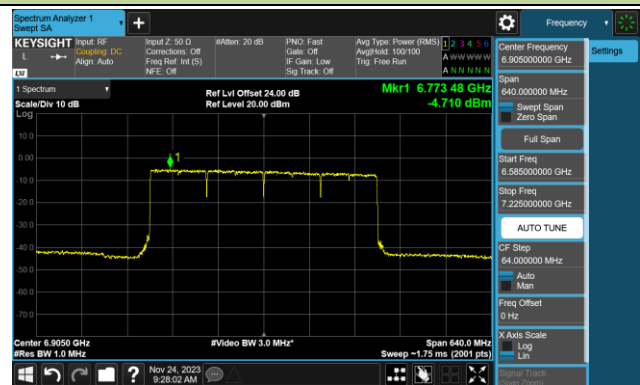

802.11be-EHT80 Power Spectral Density- Ant 1 (Nss = 1)

Channel 183 (6865MHz)

Channel 199 (6945MHz)

Channel 215 (7025MHz)

802.11be-EHT160 Power Spectral Density- Ant 1 (Nss = 1)

Channel 47 (6185MHz)

Channel 79 (6345MHz)

Channel 111 (6505MHz)

Channel 143 (6665MHz)

Channel 175 (6825MHz)

Channel 207 (6985MHz)

802.11be-EHT320 Power Spectral Density- Ant 1 (Nss = 1)

Channel 63 (6265MHz)

Channel 95 (6425MHz)

Channel 127 (6585MHz)

Channel 159 (6745MHz)

Channel 191 (6905MHz)

802.11ax-HE20 Power Spectral Density- Ant 0 (Nss = 2)

Channel 33 (6115MHz)

Channel 61 (6255MHz)

Channel 93 (6415MHz)

Channel 97 (6435MHz)

Channel 105 (6475MHz)