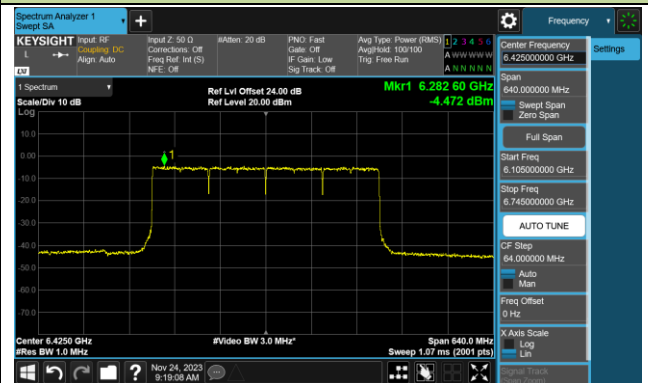

802.11be-EHT80 Power Spectral Density- Ant 1 (Nss = 1)

Channel 183 (6865MHz)

Channel 199 (6945MHz)

Channel 215 (7025MHz)

802.11be-EHT160 Power Spectral Density- Ant 1 (Nss = 1)

Channel 47 (6185MHz)

Channel 79 (6345MHz)

Channel 111 (6505MHz)

Channel 143 (6665MHz)

Channel 175 (6825MHz)

Channel 207 (6985MHz)

802.11be-EHT320 Power Spectral Density- Ant 1 (Nss = 1)

Channel 63 (6265MHz)

Channel 95 (6425MHz)

Channel 127 (6585MHz)