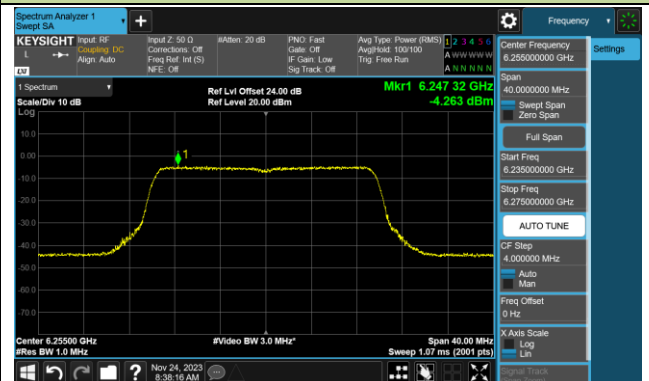

802.11be-EHT20 Power Spectral Density- Ant 1 (Nss = 1)

Channel 33 (6115MHz)

Channel 61 (6255MHz)

Channel 93 (6415MHz)

Channel 97 (6435MHz)

Channel 105 (6475MHz)

Channel 113 (6515MHz)

Channel 117 (6535MHz)

Channel 149 (6695MHz)

802.11be-EHT20 Power Spectral Density- Ant 1 (Nss = 1)

Channel 181 (6855MHz)

Channel 185 (6875MHz)

Channel 189 (6895MHz)

Channel 213 (7015MHz)

Channel 229 (7095MHz)

802.11be-EHT40 Power Spectral Density- Ant 1 (Nss = 1)