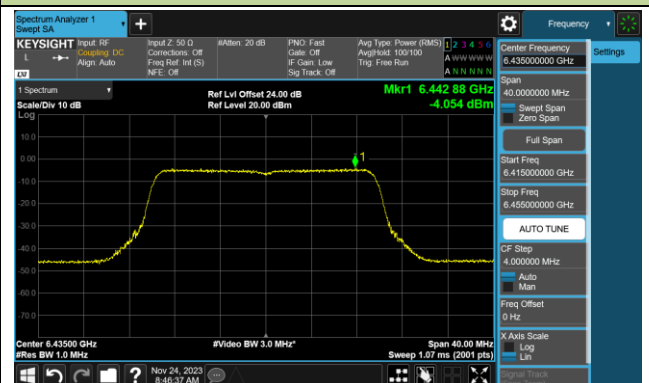

802.11be-EHT20 Power Spectral Density- Ant 1 (Nss = 1)

Channel 33 (6115MHz)

Channel 61 (6255MHz)

Channel 93 (6415MHz)

Channel 97 (6435MHz)

Channel 105 (6475MHz)

Channel 113 (6515MHz)

Channel 117 (6535MHz)

Channel 149 (6695MHz)

802.11be-EHT20 Power Spectral Density- Ant 1 (Nss = 1)

Channel 181 (6855MHz)

Channel 185 (6875MHz)

Channel 189 (6895MHz)

Channel 213 (7015MHz)

Channel 229 (7095MHz)

802.11be-EHT40 Power Spectral Density- Ant 1 (Nss = 1)