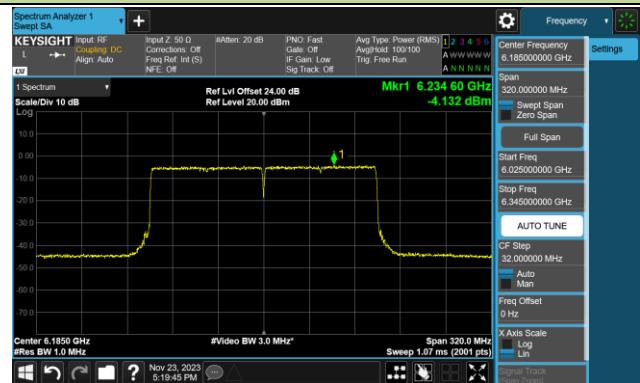

802.11be-EHT80 Power Spectral Density- Ant 1 (Nss = 1)

Channel 183 (6865MHz)

Channel 199 (6945MHz)

Channel 215 (7025MHz)

802.11be-EHT160 Power Spectral Density- Ant 1 (Nss = 1)

Channel 47 (6185MHz)

Channel 79 (6345MHz)

Channel 111 (6505MHz)

Channel 143 (6665MHz)

Channel 175 (6825MHz)

Channel 207 (6985MHz)

802.11be-EHT320 Power Spectral Density- Ant 1 (Nss = 1)

Channel 63 (6265MHz)

Channel 95 (6425MHz)

Channel 127 (6585MHz)