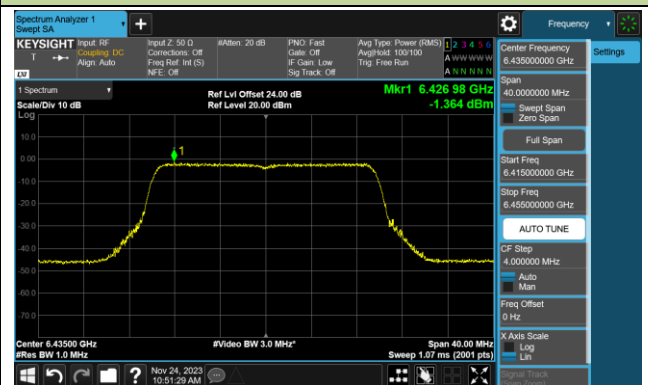

Channel 113 (6515MHz)

Channel 117 (6535MHz)

Channel 149 (6695MHz)

802.11ax-HE20 Power Spectral Density- Ant 0 (Nss = 2)

Channel 181 (6855MHz)

Channel 185 (6875MHz)

Channel 189 (6895MHz)

Channel 213 (7015MHz)

Channel 229 (7095MHz)

802.11be-EHT20 Power Spectral Density- Ant 0 (Nss = 2)

Channel 33 (6115MHz)

Channel 61 (6255MHz)

Channel 93 (6415MHz)

Channel 97 (6435MHz)

Channel 105 (6475MHz)

Channel 113 (6515MHz)

Channel 117 (6535MHz)

Channel 149 (6695MHz)

802.11be-EHT20 Power Spectral Density- Ant 0 (Nss = 2)

Channel 181 (6855MHz)

Channel 185 (6875MHz)

Channel 189 (6895MHz)

Channel 213 (7015MHz)

Channel 229 (7095MHz)