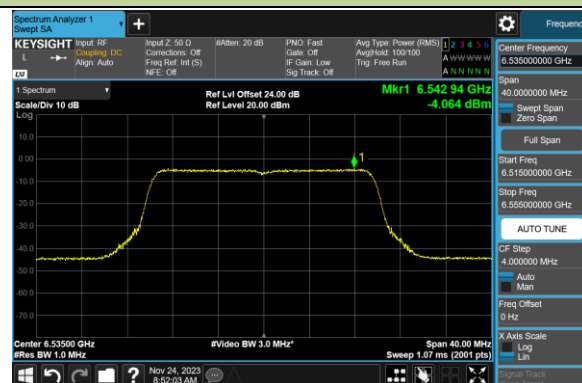

802.11be-EHT20 Power Spectral Density- Ant 1 (Nss = 1)

Channel 33 (6115MHz)

Channel 61 (6255MHz)

Channel 93 (6415MHz)

Channel 97 (6435MHz)

Channel 105 (6475MHz)

Channel 113 (6515MHz)

Channel 117 (6535MHz)

Channel 149 (6695MHz)

802.11be-EHT20 Power Spectral Density- Ant 1 (Nss = 1)

Channel 181 (6855MHz)

Channel 185 (6875MHz)

Channel 189 (6895MHz)

Channel 213 (7015MHz)

Channel 229 (7095MHz)

802.11be-EHT40 Power Spectral Density- Ant 1 (Nss = 1)