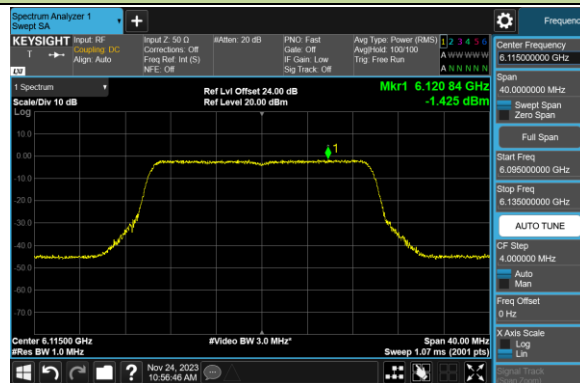

Channel 113 (6515MHz)

Channel 117 (6535MHz)

Channel 149 (6695MHz)

802.11ax-HE20 Power Spectral Density- Ant 0 (Nss = 2)

Channel 181 (6855MHz)

Channel 185 (6875MHz)

Channel 189 (6895MHz)

Channel 213 (7015MHz)

Channel 229 (7095MHz)

802.11be-EHT20 Power Spectral Density- Ant 0 (Nss = 2)

Channel 33 (6115MHz)

Channel 61 (6255MHz)

Channel 93 (6415MHz)

Channel 97 (6435MHz)

Channel 105 (6475MHz)

Channel 113 (6515MHz)