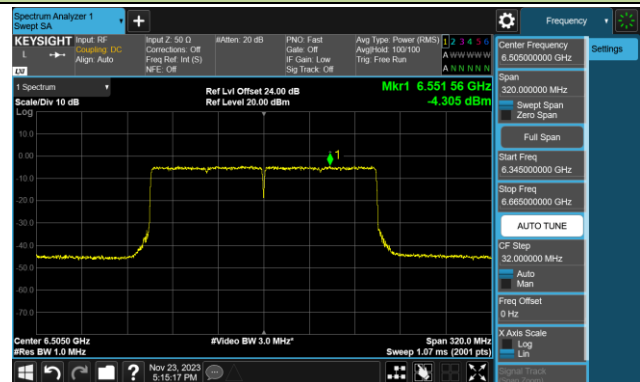

802.11be-EHT80 Power Spectral Density- Ant 1 (Nss = 1)

Channel 183 (6865MHz)

Channel 199 (6945MHz)

Channel 215 (7025MHz)

802.11be-EHT160 Power Spectral Density- Ant 1 (Nss = 1)

Channel 47 (6185MHz)

Channel 79 (6345MHz)

Channel 111 (6505MHz)

Channel 143 (6665MHz)

Channel 175 (6825MHz)

Channel 207 (6985MHz)

802.11be-EHT320 Power Spectral Density- Ant 1 (Nss = 1)

Channel 63 (6265MHz)

Channel 95 (6425MHz)

Channel 127 (6585MHz)