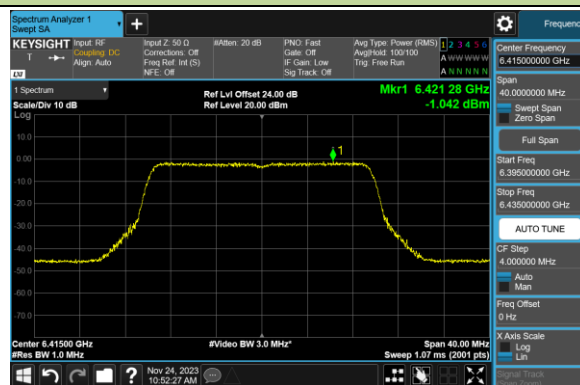

Channel 113 (6515MHz)

Channel 117 (6535MHz)

Channel 149 (6695MHz)

802.11ax-HE20 Power Spectral Density- Ant 0 (Nss = 2)

Channel 181 (6855MHz)

Channel 185 (6875MHz)

Channel 189 (6895MHz)

Channel 213 (7015MHz)

Channel 229 (7095MHz)

802.11be-EHT20 Power Spectral Density- Ant 0 (Nss = 2)

Channel 33 (6115MHz)

Channel 61 (6255MHz)

Channel 93 (6415MHz)

Channel 97 (6435MHz)

Channel 105 (6475MHz)

Channel 113 (6515MHz)

Channel 117 (6535MHz)

Channel 149 (6695MHz)

802.11be-EHT20 Power Spectral Density- Ant 0 (Nss = 2)

Channel 181 (6855MHz)

Channel 185 (6875MHz)

Channel 189 (6895MHz)

Channel 213 (7015MHz)

Channel 229 (7095MHz)