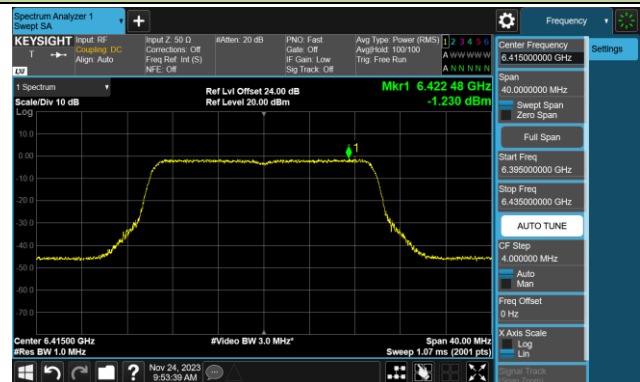

Channel 159 (6745MHz)

Channel 191 (6905MHz)

802.11ax-HE20 Power Spectral Density- Ant 0 (Nss = 2)

Channel 33 (6115MHz)

Channel 61 (6255MHz)

Channel 93 (6415MHz)

Channel 97 (6435MHz)

Channel 105 (6475MHz)

Channel 113 (6515MHz)

Channel 117 (6535MHz)

Channel 149 (6695MHz)

802.11ax-HE20 Power Spectral Density- Ant 0 (Nss = 2)

Channel 181 (6855MHz)

Channel 185 (6875MHz)

Channel 189 (6895MHz)

Channel 213 (7015MHz)