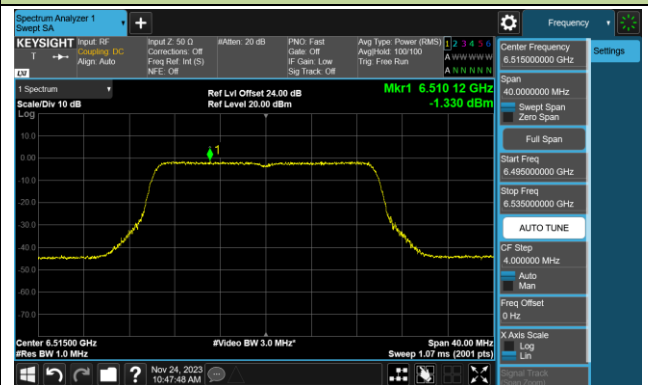

Channel 113 (6515MHz)

Channel 117 (6535MHz)

Channel 149 (6695MHz)

802.11ax-HE20 Power Spectral Density- Ant 0 (Nss = 2)

Channel 181 (6855MHz)

Channel 185 (6875MHz)

Channel 189 (6895MHz)

Channel 213 (7015MHz)

Channel 229 (7095MHz)

802.11be-EHT20 Power Spectral Density- Ant 0 (Nss = 2)

Channel 33 (6115MHz)

Channel 61 (6255MHz)

Channel 93 (6415MHz)

Channel 97 (6435MHz)

Channel 105 (6475MHz)

Channel 113 (6515MHz)

Channel 117 (6535MHz)

Channel 149 (6695MHz)

802.11be-EHT20 Power Spectral Density- Ant 0 (Nss = 2)

Channel 181 (6855MHz)

Channel 185 (6875MHz)

Channel 189 (6895MHz)

Channel 213 (7015MHz)

Channel 229 (7095MHz)