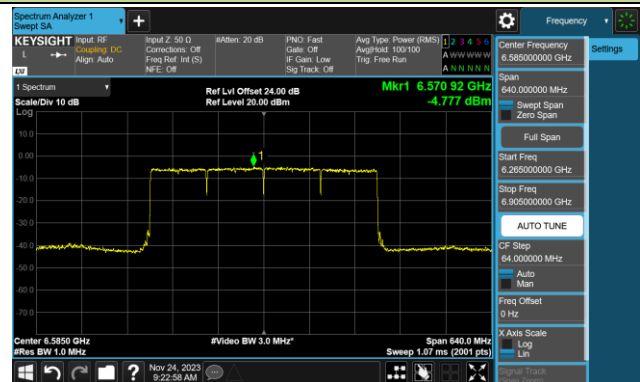

802.11be-EHT80 Power Spectral Density- Ant 1 (Nss = 1)

Channel 183 (6865MHz)

Channel 199 (6945MHz)

Channel 215 (7025MHz)

802.11be-EHT160 Power Spectral Density- Ant 1 (Nss = 1)

Channel 47 (6185MHz)

Channel 79 (6345MHz)

Channel 111 (6505MHz)

Channel 143 (6665MHz)

Channel 175 (6825MHz)

Channel 207 (6985MHz)

802.11be-EHT320 Power Spectral Density- Ant 1 (Nss = 1)

Channel 63 (6265MHz)

Channel 95 (6425MHz)

Channel 127 (6585MHz)

Channel 159 (6745MHz)

Channel 191 (6905MHz)

802.11ax-HE20 Power Spectral Density- Ant 0 (Nss = 2)

Channel 33 (6115MHz)

Channel 61 (6255MHz)

Channel 93 (6415MHz)

Channel 97 (6435MHz)

Channel 105 (6475MHz)