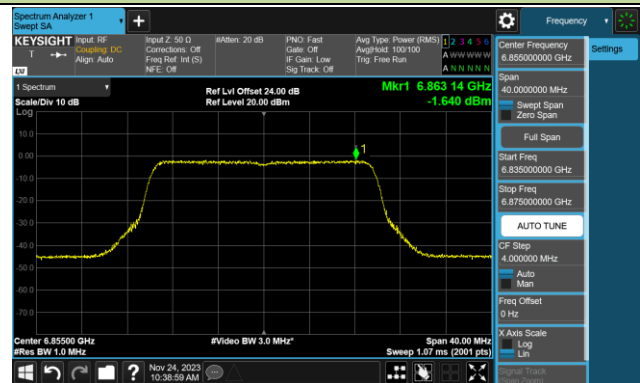

Channel 229 (7095MHz)

802.11be-EHT20 Power Spectral Density- Ant 0 (Nss = 2)

Channel 33 (6115MHz)

Channel 61 (6255MHz)

Channel 93 (6415MHz)

Channel 97 (6435MHz)

Channel 105 (6475MHz)

Channel 113 (6515MHz)

Channel 117 (6535MHz)

Channel 149 (6695MHz)

802.11be-EHT20 Power Spectral Density- Ant 0 (Nss = 2)

Channel 181 (6855MHz)

Channel 185 (6875MHz)

Channel 189 (6895MHz)

Channel 213 (7015MHz)

Channel 229 (7095MHz)

802.11be-EHT320 Power Spectral Density- Ant 0 (Nss = 2)

Channel 63 (6265MHz)

Channel 95 (6425MHz)

Channel 127 (6585MHz)

Channel 159 (6745MHz)

Channel 191 (6905MHz)