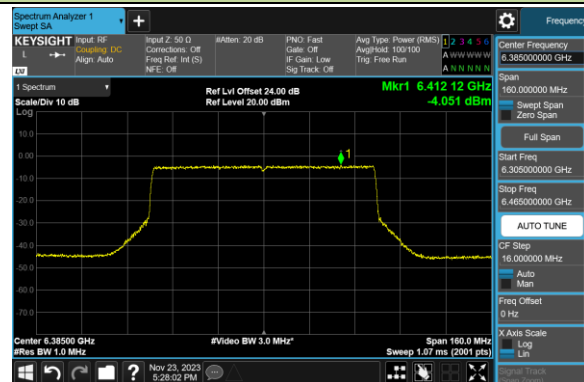

Channel 87 (6385MHz)