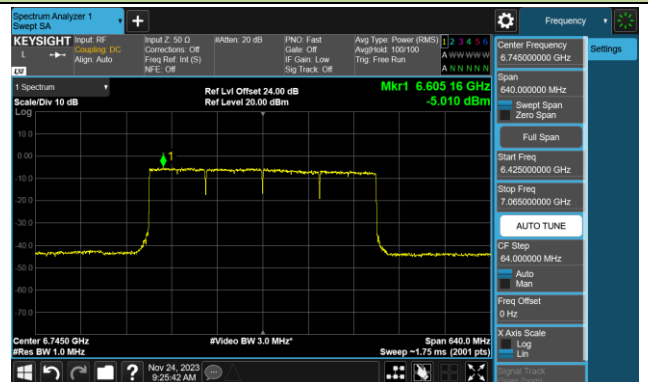

802.11be-EHT80 Power Spectral Density- Ant 0 (Nss = 1)

Channel 183 (6865MHz)

Channel 199 (6945MHz)

Channel 215 (7025MHz)

802.11be-EHT160 Power Spectral Density- Ant 0 (Nss = 1)

Channel 47 (6185MHz)

Channel 79 (6345MHz)

Channel 111 (6505MHz)

Channel 143 (6665MHz)

Channel 175 (6825MHz)

Channel 207 (6985MHz)

802.11be-EHT320 Power Spectral Density- Ant 0 (Nss = 1)

Channel 63 (6265MHz)

Channel 95 (6425MHz)

Channel 127 (6585MHz)

Channel 159 (6745MHz)

Channel 191 (6905MHz)

802.11ax-HE20 Power Spectral Density- Ant 1 (Nss = 1)

Channel 33 (6115MHz)

Channel 61 (6255MHz)

Channel 93 (6415MHz)

Channel 97 (6435MHz)

Channel 105 (6475MHz)