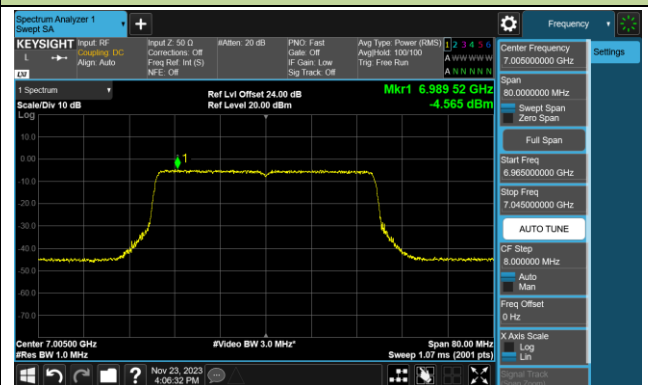

Channel 123 (6565MHz)

Channel 147 (6685MHz)

802.11ax-HE40 Power Spectral Density- Ant 1 (Nss = 1)

Channel 179 (6845MHz)

Channel 187 (6885MHz)

Channel 195 (6925MHz)

Channel 211 (7005MHz)

Channel 227 (7085MHz)

802.11ax-HE80 Power Spectral Density- Ant 1 (Nss = 1)

Channel 39 (6145MHz)

Channel 55 (6225MHz)

Channel 87 (6385MHz)

Channel 103 (6465MHz)

Channel 119 (6545MHz)

Channel 135 (6625MHz)

Channel 151 (6705MHz)