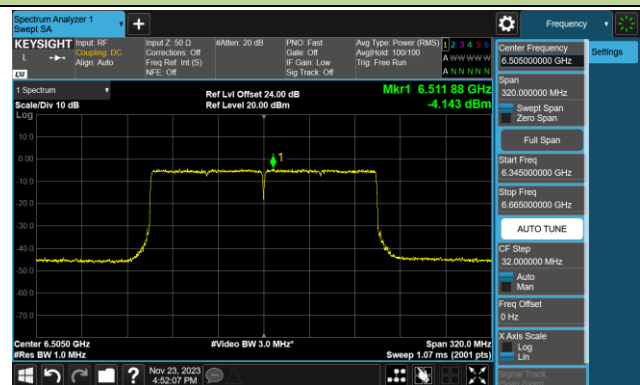

Channel 167 (6785MHz)

802.11ax-HE80 Power Spectral Density- Ant 1 (Nss = 1)

Channel 183 (6865MHz)

Channel 199 (6945MHz)

Channel 215 (7025MHz)

802.11ax-HE160 Power Spectral Density- Ant 1 (Nss = 1)

Channel 47 (6185MHz)

Channel 79 (6345MHz)

Channel 111 (6505MHz)

Channel 143 (6665MHz)

Channel 175 (6825MHz)

Channel 207 (6985MHz)