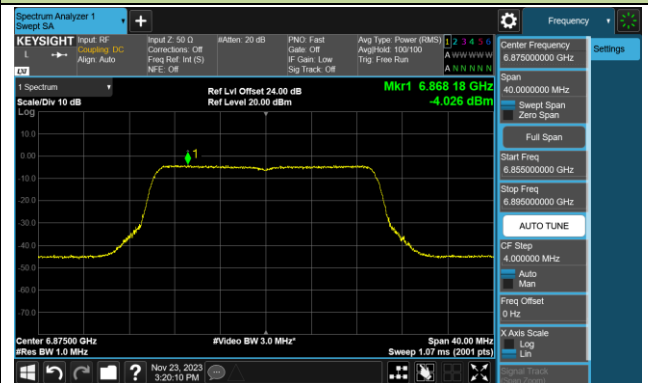

Channel 113 (6515MHz)

Channel 117 (6535MHz)

Channel 149 (6695MHz)

802.11ax-HE20 Power Spectral Density- Ant 1 (Nss = 1)

Channel 181 (6855MHz)

Channel 185 (6875MHz)

Channel 189 (6895MHz)

Channel 213 (7015MHz)