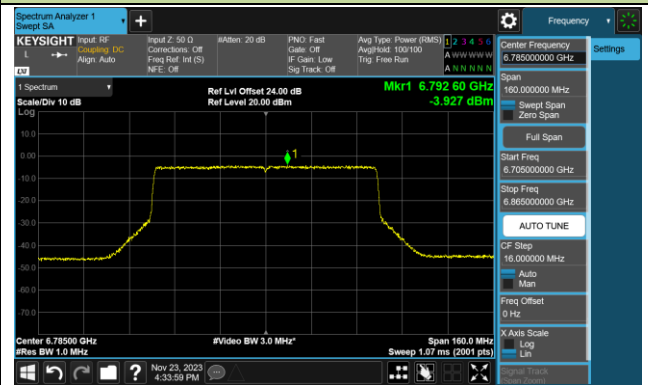

802.11ax-HE80 Power Spectral Density- Ant 1 (Nss = 1)

Channel 39 (6145MHz)

Channel 55 (6225MHz)

Channel 87 (6385MHz)

Channel 103 (6465MHz)

Channel 119 (6545MHz)

Channel 135 (6625MHz)

Channel 151 (6705MHz)

Channel 167 (6785MHz)

802.11ax-HE80 Power Spectral Density- Ant 1 (Nss = 1)

Channel 183 (6865MHz)

Channel 199 (6945MHz)

Channel 215 (7025MHz)

802.11ax-HE160 Power Spectral Density- Ant 1 (Nss = 1)

Channel 47 (6185MHz)