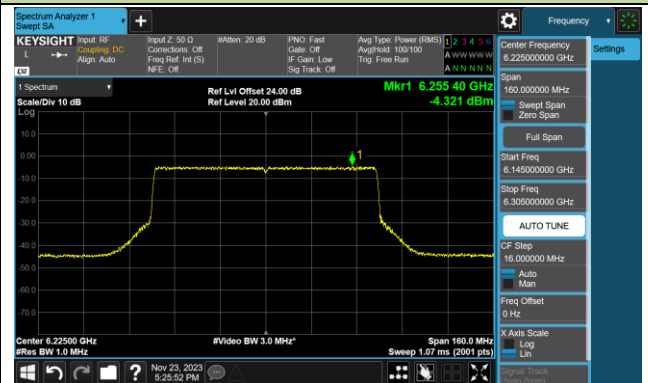

Channel 55 (6225MHz)