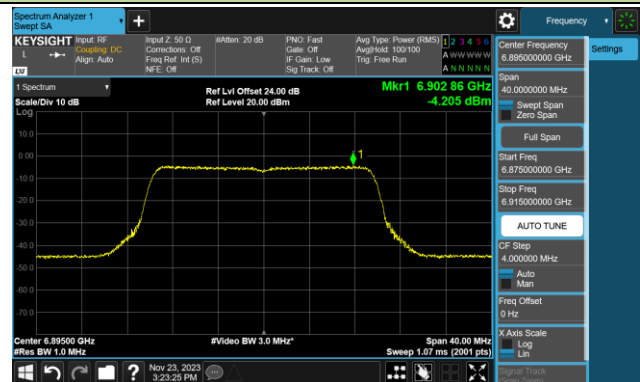

Channel 113 (6515MHz)

Channel 117 (6535MHz)

Channel 149 (6695MHz)

802.11ax-HE20 Power Spectral Density- Ant 1 (Nss = 1)

Channel 181 (6855MHz)

Channel 185 (6875MHz)

Channel 189 (6895MHz)

Channel 213 (7015MHz)

Channel 229 (7095MHz)

802.11ax-HE40 Power Spectral Density- Ant 1 (Nss = 1)

Channel 35 (6125MHz)

Channel 59 (6245MHz)

Channel 91 (6405MHz)

Channel 99 (6445MHz)

Channel 107 (6485MHz)

Channel 115 (6525MHz)