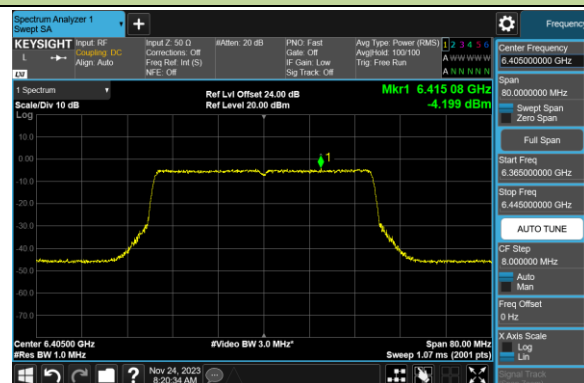

802.11be-EHT40 Power Spectral Density- Ant 0 (Nss = 1)

Channel 35 (6125MHz)

Channel 59 (6245MHz)

Channel 91 (6405MHz)

Channel 99 (6445MHz)

Channel 107 (6485MHz)

Channel 115 (6525MHz)

Channel 123 (6565MHz)

Channel 147 (6685MHz)

802.11be-EHT40 Power Spectral Density- Ant 0 (Nss = 1)

Channel 179 (6845MHz)

Channel 187 (6885MHz)

Channel 195 (6925MHz)

Channel 211 (7005MHz)

Channel 227 (7085MHz)

802.11be-EHT80 Power Spectral Density- Ant 0 (Nss = 1)