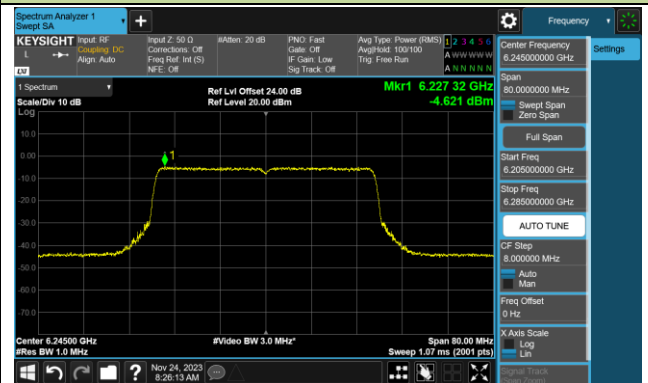

802.11be-EHT40 Power Spectral Density- Ant 0 (Nss = 1)

Channel 35 (6125MHz)

Channel 59 (6245MHz)

Channel 91 (6405MHz)

Channel 99 (6445MHz)

Channel 107 (6485MHz)

Channel 115 (6525MHz)

Channel 123 (6565MHz)

Channel 147 (6685MHz)

802.11be-EHT40 Power Spectral Density- Ant 0 (Nss = 1)

Channel 179 (6845MHz)

Channel 187 (6885MHz)

Channel 195 (6925MHz)

Channel 211 (7005MHz)

Channel 227 (7085MHz)

802.11be-EHT80 Power Spectral Density- Ant 0 (Nss = 1)