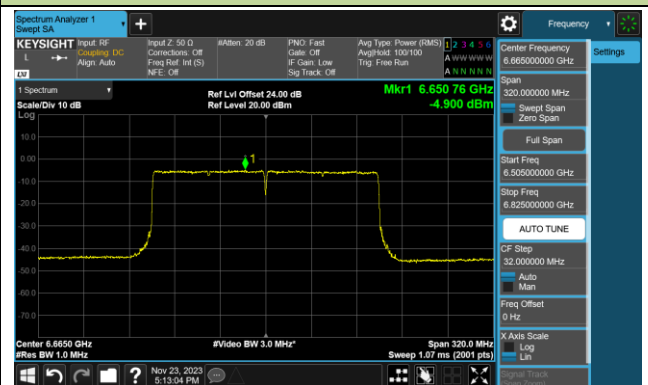

802.11be-EHT80 Power Spectral Density- Ant 0 (Nss = 1)

Channel 183 (6865MHz)

Channel 199 (6945MHz)

Channel 215 (7025MHz)

802.11be-EHT160 Power Spectral Density- Ant 0 (Nss = 1)

Channel 47 (6185MHz)

Channel 79 (6345MHz)

Channel 111 (6505MHz)

Channel 143 (6665MHz)

Channel 175 (6825MHz)

Channel 207 (6985MHz)

802.11be-EHT320 Power Spectral Density- Ant 0 (Nss = 1)

Channel 63 (6265MHz)

Channel 95 (6425MHz)

Channel 127 (6585MHz)