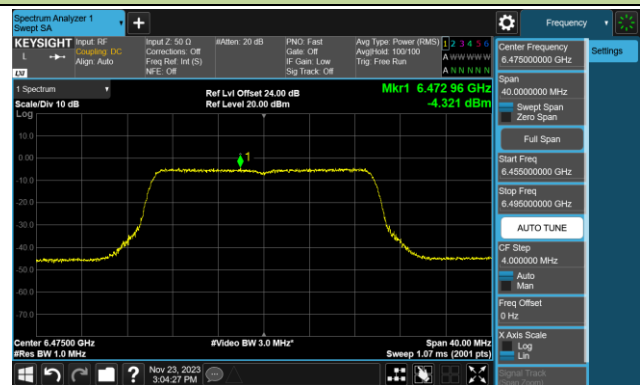

Channel 159 (6745MHz)

Channel 191 (6905MHz)

802.11ax-HE20 Power Spectral Density- Ant 1 (Nss = 1)

Channel 33 (6115MHz)

Channel 61 (6255MHz)

Channel 93 (6415MHz)

Channel 97 (6435MHz)

Channel 105 (6475MHz)

Channel 113 (6515MHz)

Channel 117 (6535MHz)

Channel 149 (6695MHz)

802.11ax-HE20 Power Spectral Density- Ant 1 (Nss = 1)

Channel 181 (6855MHz)

Channel 185 (6875MHz)

Channel 189 (6895MHz)

Channel 213 (7015MHz)