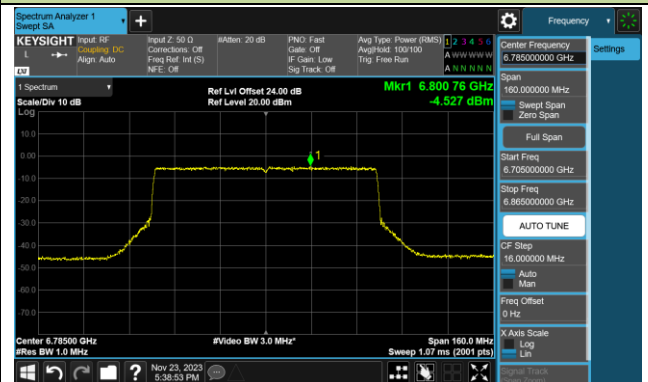

Channel 39 (6145MHz)

Channel 55 (6225MHz)

Channel 87 (6385MHz)

Channel 103 (6465MHz)

Channel 119 (6545MHz)

Channel 135 (6625MHz)

Channel 151 (6705MHz)

Channel 167 (6785MHz)

802.11be-EHT80 Power Spectral Density- Ant 0 (Nss = 1)

Channel 183 (6865MHz)

Channel 199 (6945MHz)

Channel 215 (7025MHz)

802.11be-EHT160 Power Spectral Density- Ant 0 (Nss = 1)

Channel 47 (6185MHz)

Channel 79 (6345MHz)