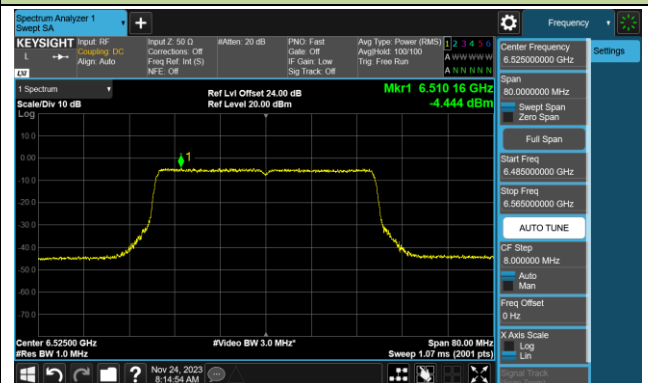

802.11be-EHT40 Power Spectral Density- Ant 0 (Nss = 1)

Channel 35 (6125MHz)

Channel 59 (6245MHz)

Channel 91 (6405MHz)

Channel 99 (6445MHz)

Channel 107 (6485MHz)

Channel 115 (6525MHz)

Channel 123 (6565MHz)

Channel 147 (6685MHz)

802.11be-EHT40 Power Spectral Density- Ant 0 (Nss = 1)

Channel 179 (6845MHz)

Channel 187 (6885MHz)

Channel 195 (6925MHz)

Channel 211 (7005MHz)

Channel 227 (7085MHz)

802.11be-EHT80 Power Spectral Density- Ant 0 (Nss = 1)