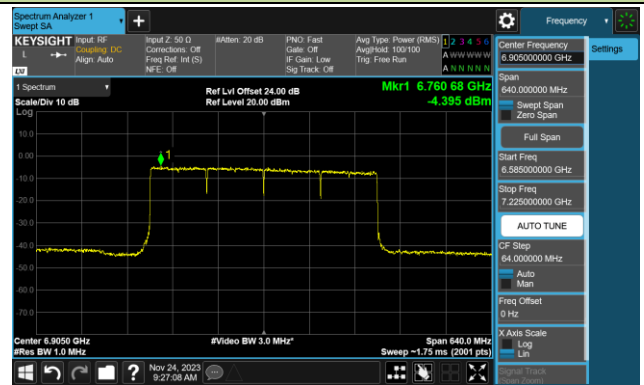

Channel 111 (6505MHz)

Channel 143 (6665MHz)

Channel 175 (6825MHz)

Channel 207 (6985MHz)

802.11be-EHT320 Power Spectral Density- Ant 0 (Nss = 1)

Channel 63 (6265MHz)

Channel 95 (6425MHz)

Channel 127 (6585MHz)

Channel 159 (6745MHz)

Channel 191 (6905MHz)

802.11ax-HE20 Power Spectral Density- Ant 1 (Nss = 1)

Channel 33 (6115MHz)

Channel 61 (6255MHz)

Channel 93 (6415MHz)

Channel 97 (6435MHz)

Channel 105 (6475MHz)