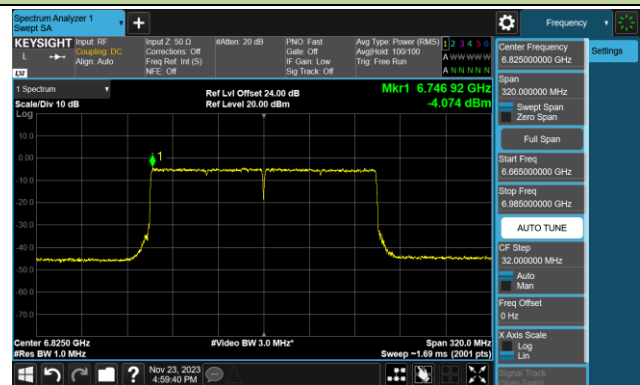

Channel 167 (6785MHz)

802.11ax-HE80 Power Spectral Density- Ant 1 (Nss = 1)

Channel 183 (6865MHz)

Channel 199 (6945MHz)

Channel 215 (7025MHz)

802.11ax-HE160 Power Spectral Density- Ant 1 (Nss = 1)

Channel 47 (6185MHz)

Channel 79 (6345MHz)

Channel 111 (6505MHz)

Channel 143 (6665MHz)

Channel 175 (6825MHz)

Channel 207 (6985MHz)