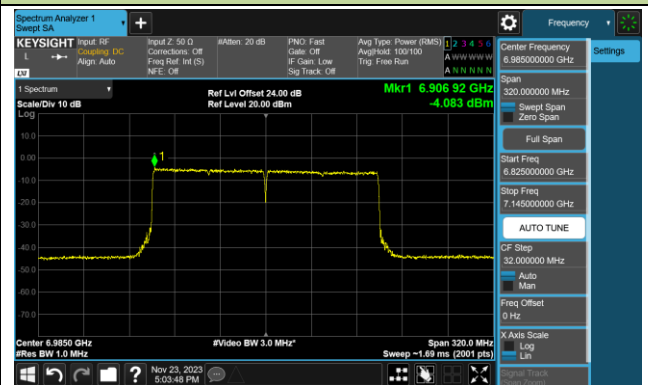

802.11be-EHT80 Power Spectral Density- Ant 0 (Nss = 1)

Channel 183 (6865MHz)

Channel 199 (6945MHz)

Channel 215 (7025MHz)

802.11be-EHT160 Power Spectral Density- Ant 0 (Nss = 1)

Channel 47 (6185MHz)

Channel 79 (6345MHz)

Channel 111 (6505MHz)

Channel 143 (6665MHz)

Channel 175 (6825MHz)

Channel 207 (6985MHz)

802.11be-EHT320 Power Spectral Density- Ant 0 (Nss = 1)

Channel 63 (6265MHz)

Channel 95 (6425MHz)

Channel 127 (6585MHz)

Channel 159 (6745MHz)

Channel 191 (6905MHz)

802.11ax-HE20 Power Spectral Density- Ant 1 (Nss = 1)

Channel 33 (6115MHz)

Channel 61 (6255MHz)

Channel 93 (6415MHz)

Channel 97 (6435MHz)

Channel 105 (6475MHz)