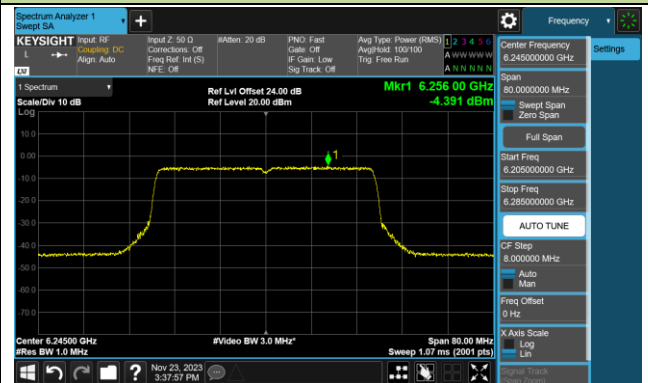

Channel 229 (7095MHz)

802.11ax-HE40 Power Spectral Density- Ant 1 (Nss = 1)

Channel 35 (6125MHz)

Channel 59 (6245MHz)

Channel 91 (6405MHz)

Channel 99 (6445MHz)

Channel 107 (6485MHz)

Channel 115 (6525MHz)

Channel 123 (6565MHz)

Channel 147 (6685MHz)

802.11ax-HE40 Power Spectral Density- Ant 1 (Nss = 1)

Channel 179 (6845MHz)

Channel 187 (6885MHz)

Channel 195 (6925MHz)

Channel 211 (7005MHz)

Channel 227 (7085MHz)