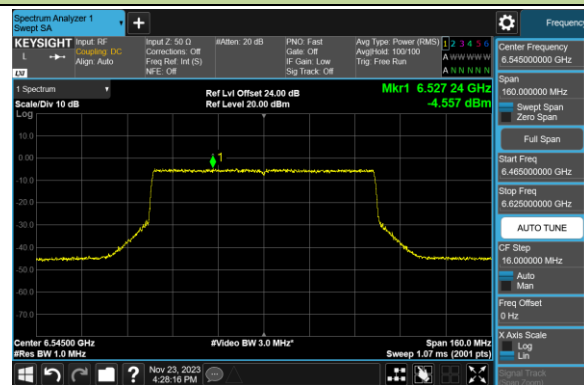

802.11ax-HE80 Power Spectral Density- Ant 1 (Nss = 1)

Channel 39 (6145MHz)

Channel 55 (6225MHz)

Channel 87 (6385MHz)

Channel 103 (6465MHz)

Channel 119 (6545MHz)

Channel 135 (6625MHz)

Channel 151 (6705MHz)

Channel 167 (6785MHz)

802.11ax-HE80 Power Spectral Density- Ant 1 (Nss = 1)

Channel 183 (6865MHz)

Channel 199 (6945MHz)

Channel 215 (7025MHz)

802.11ax-HE160 Power Spectral Density- Ant 1 (Nss = 1)

Channel 47 (6185MHz)