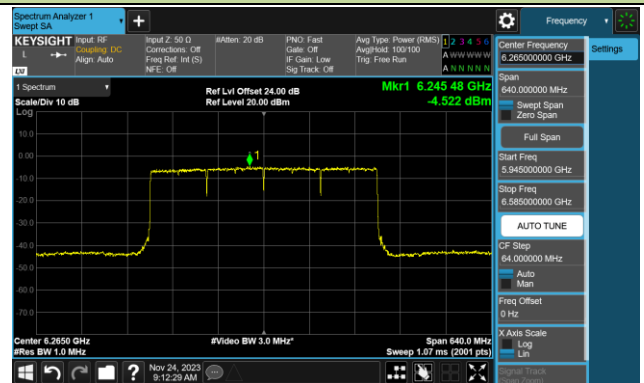

802.11be-EHT80 Power Spectral Density- Ant 0 (Nss = 1)

Channel 183 (6865MHz)

Channel 199 (6945MHz)

Channel 215 (7025MHz)

802.11be-EHT160 Power Spectral Density- Ant 0 (Nss = 1)

Channel 47 (6185MHz)

Channel 79 (6345MHz)

Channel 111 (6505MHz)

Channel 143 (6665MHz)

Channel 175 (6825MHz)

Channel 207 (6985MHz)

802.11be-EHT320 Power Spectral Density- Ant 0 (Nss = 1)

Channel 63 (6265MHz)

Channel 95 (6425MHz)

Channel 127 (6585MHz)

Channel 159 (6745MHz)

Channel 191 (6905MHz)

802.11ax-HE20 Power Spectral Density- Ant 1 (Nss = 1)

Channel 33 (6115MHz)

Channel 61 (6255MHz)

Channel 93 (6415MHz)

Channel 97 (6435MHz)

Channel 105 (6475MHz)