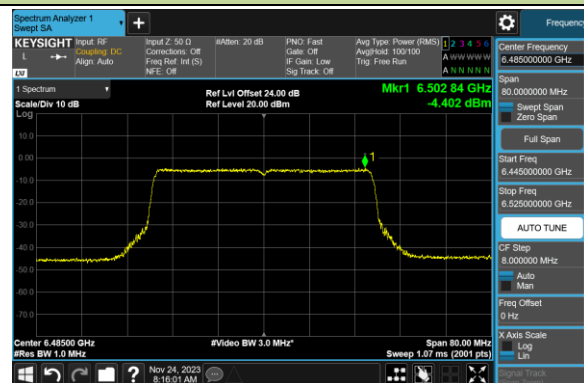

802.11be-EHT40 Power Spectral Density- Ant 0 (Nss = 1)

Channel 35 (6125MHz)

Channel 59 (6245MHz)

Channel 91 (6405MHz)

Channel 99 (6445MHz)

Channel 107 (6485MHz)

Channel 115 (6525MHz)

Channel 123 (6565MHz)

Channel 147 (6685MHz)

802.11be-EHT40 Power Spectral Density- Ant 0 (Nss = 1)

Channel 179 (6845MHz)

Channel 187 (6885MHz)

Channel 195 (6925MHz)

Channel 211 (7005MHz)

Channel 227 (7085MHz)

802.11be-EHT80 Power Spectral Density- Ant 0 (Nss = 1)