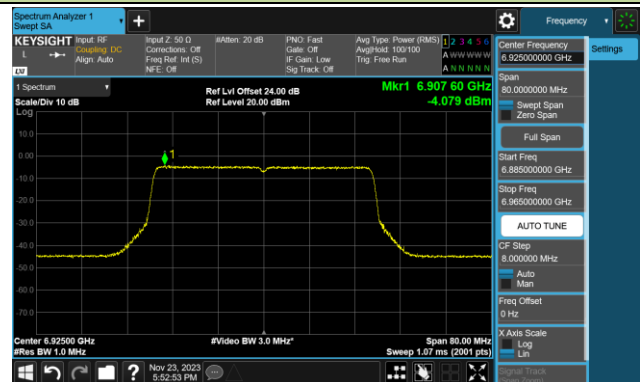

Channel 147 (6685MHz)

802.11be-EHT40 Power Spectral Density- Ant 0 (Nss = 1)

Channel 179 (6845MHz)

Channel 187 (6885MHz)

Channel 195 (6925MHz)

Channel 211 (7005MHz)

Channel 227 (7085MHz)

802.11be-EHT80 Power Spectral Density- Ant 0 (Nss = 1)