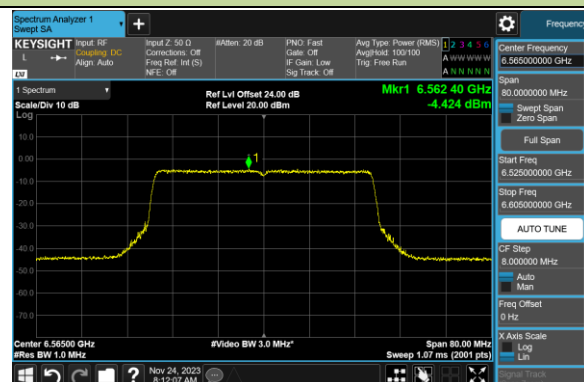

802.11be-EHT40 Power Spectral Density- Ant 0 (Nss = 1)

Channel 35 (6125MHz)

Channel 59 (6245MHz)

Channel 91 (6405MHz)

Channel 99 (6445MHz)

Channel 107 (6485MHz)

Channel 115 (6525MHz)

Channel 123 (6565MHz)

Channel 147 (6685MHz)

802.11be-EHT40 Power Spectral Density- Ant 0 (Nss = 1)

Channel 179 (6845MHz)

Channel 187 (6885MHz)

Channel 195 (6925MHz)

Channel 211 (7005MHz)

Channel 227 (7085MHz)

802.11be-EHT80 Power Spectral Density- Ant 0 (Nss = 1)