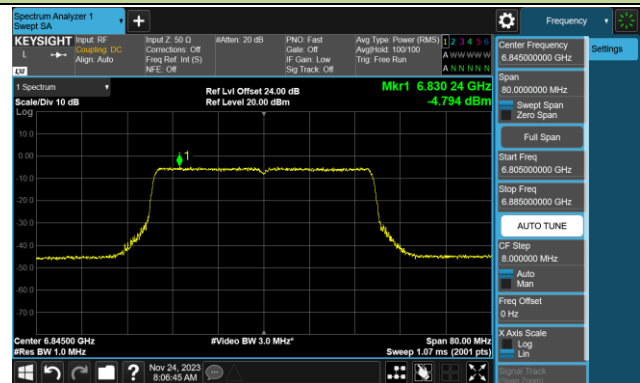

802.11be-EHT40 Power Spectral Density- Ant 0 (Nss = 1)

Channel 35 (6125MHz)

Channel 59 (6245MHz)

Channel 91 (6405MHz)

Channel 99 (6445MHz)

Channel 107 (6485MHz)

Channel 115 (6525MHz)

Channel 123 (6565MHz)

Channel 147 (6685MHz)

802.11be-EHT40 Power Spectral Density- Ant 0 (Nss = 1)

Channel 179 (6845MHz)

Channel 187 (6885MHz)

Channel 195 (6925MHz)

Channel 211 (7005MHz)

Channel 227 (7085MHz)

802.11be-EHT80 Power Spectral Density- Ant 0 (Nss = 1)