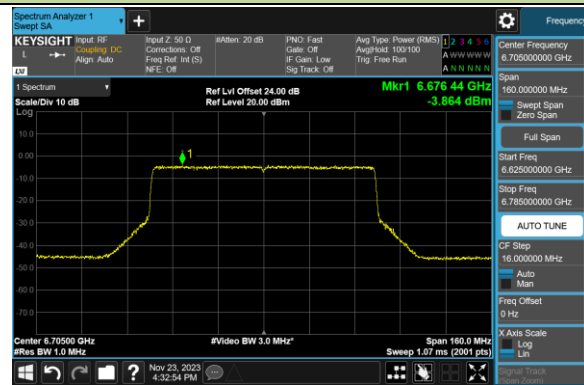

802.11ax-HE80 Power Spectral Density- Ant 1 (Nss = 1)

Channel 39 (6145MHz)

Channel 55 (6225MHz)

Channel 87 (6385MHz)

Channel 103 (6465MHz)

Channel 119 (6545MHz)

Channel 135 (6625MHz)

Channel 151 (6705MHz)

Channel 167 (6785MHz)

802.11ax-HE80 Power Spectral Density- Ant 1 (Nss = 1)

Channel 183 (6865MHz)

Channel 199 (6945MHz)

Channel 215 (7025MHz)

802.11ax-HE160 Power Spectral Density- Ant 1 (Nss = 1)

Channel 47 (6185MHz)