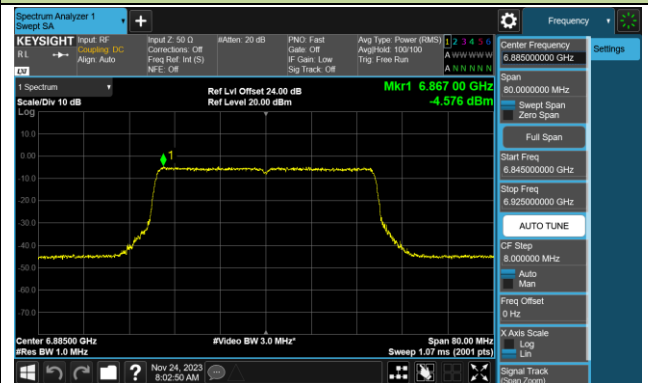

Channel 147 (6685MHz)

802.11be-EHT40 Power Spectral Density- Ant 0 (Nss = 1)

Channel 179 (6845MHz)

Channel 187 (6885MHz)

Channel 195 (6925MHz)

Channel 211 (7005MHz)

Channel 227 (7085MHz)

802.11be-EHT80 Power Spectral Density- Ant 0 (Nss = 1)