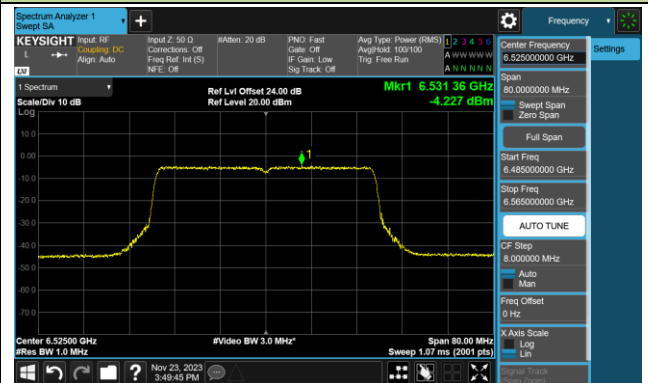

Channel 229 (7095MHz)

802.11ax-HE40 Power Spectral Density- Ant 1 (Nss = 1)

Channel 35 (6125MHz)

Channel 59 (6245MHz)

Channel 91 (6405MHz)

Channel 99 (6445MHz)

Channel 107 (6485MHz)

Channel 115 (6525MHz)