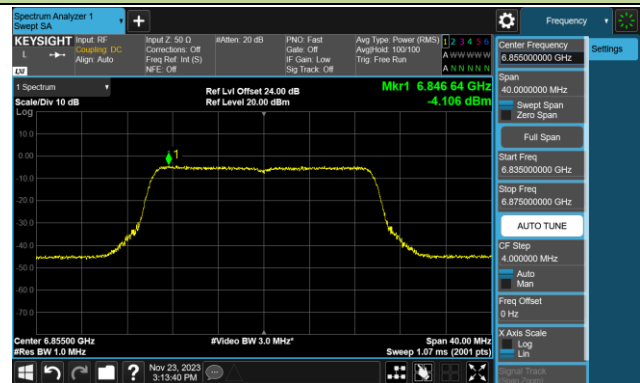

Channel 113 (6515MHz)

Channel 117 (6535MHz)

Channel 149 (6695MHz)

802.11ax-HE20 Power Spectral Density- Ant 1 (Nss = 1)

Channel 181 (6855MHz)

Channel 185 (6875MHz)

Channel 189 (6895MHz)

Channel 213 (7015MHz)

Channel 229 (7095MHz)

802.11ax-HE40 Power Spectral Density- Ant 1 (Nss = 1)

Channel 35 (6125MHz)

Channel 59 (6245MHz)

Channel 91 (6405MHz)

Channel 99 (6445MHz)

Channel 107 (6485MHz)

Channel 115 (6525MHz)