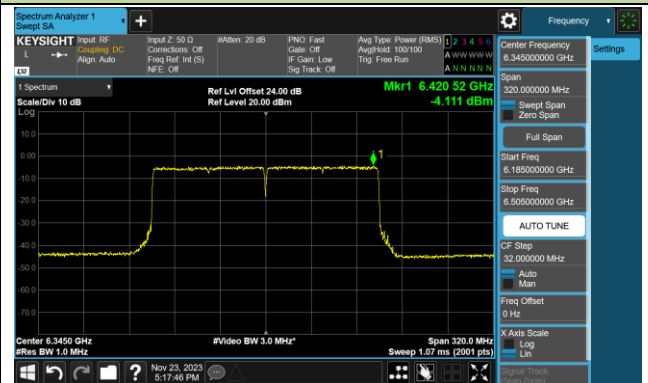

802.11be-EHT80 Power Spectral Density- Ant 0 (Nss = 1)

Channel 183 (6865MHz)

Channel 199 (6945MHz)

Channel 215 (7025MHz)

802.11be-EHT160 Power Spectral Density- Ant 0 (Nss = 1)

Channel 47 (6185MHz)

Channel 79 (6345MHz)

Channel 111 (6505MHz)

Channel 143 (6665MHz)

Channel 175 (6825MHz)

Channel 207 (6985MHz)

802.11be-EHT320 Power Spectral Density- Ant 0 (Nss = 1)

Channel 63 (6265MHz)

Channel 95 (6425MHz)

Channel 127 (6585MHz)