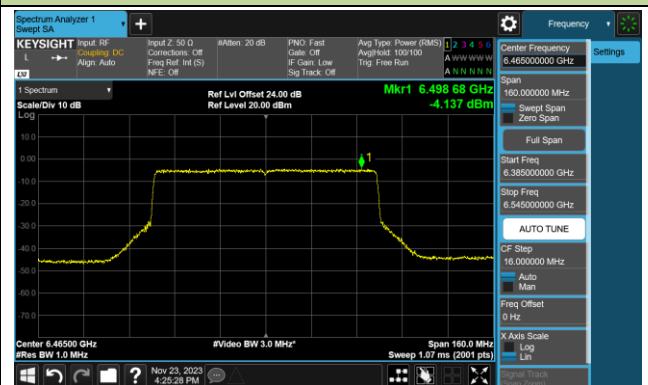

802.11ax-HE80 Power Spectral Density- Ant 1 (Nss = 1)

Channel 39 (6145MHz)

Channel 55 (6225MHz)

Channel 87 (6385MHz)

Channel 103 (6465MHz)

Channel 119 (6545MHz)

Channel 135 (6625MHz)

Channel 151 (6705MHz)

Channel 167 (6785MHz)

802.11ax-HE80 Power Spectral Density- Ant 1 (Nss = 1)

Channel 183 (6865MHz)

Channel 199 (6945MHz)

Channel 215 (7025MHz)

802.11ax-HE160 Power Spectral Density- Ant 1 (Nss = 1)

Channel 47 (6185MHz)