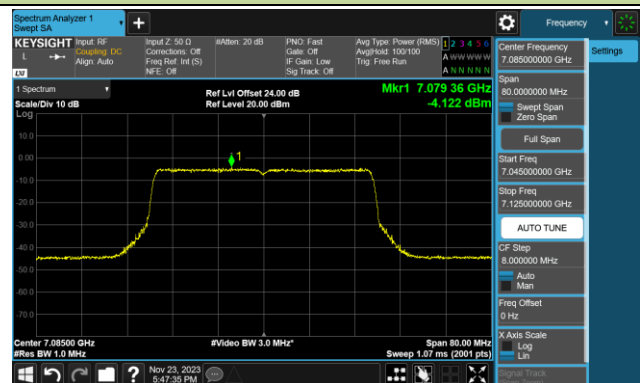

Channel 147 (6685MHz)

802.11be-EHT40 Power Spectral Density- Ant 0 (Nss = 1)

Channel 179 (6845MHz)

Channel 187 (6885MHz)

Channel 195 (6925MHz)

Channel 211 (7005MHz)

Channel 227 (7085MHz)

802.11be-EHT80 Power Spectral Density- Ant 0 (Nss = 1)