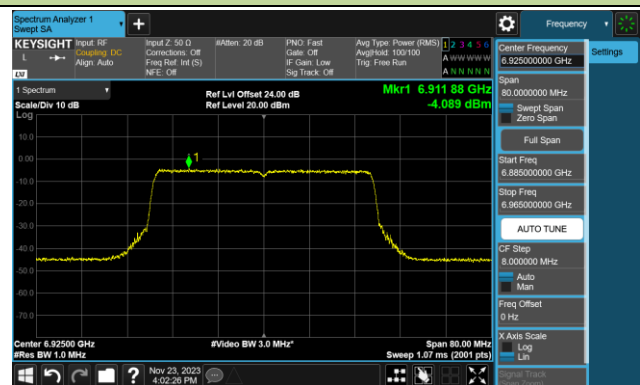

Channel 123 (6565MHz)

Channel 147 (6685MHz)

802.11ax-HE40 Power Spectral Density- Ant 1 (Nss = 1)

Channel 179 (6845MHz)

Channel 187 (6885MHz)

Channel 195 (6925MHz)

Channel 211 (7005MHz)

Channel 227 (7085MHz)