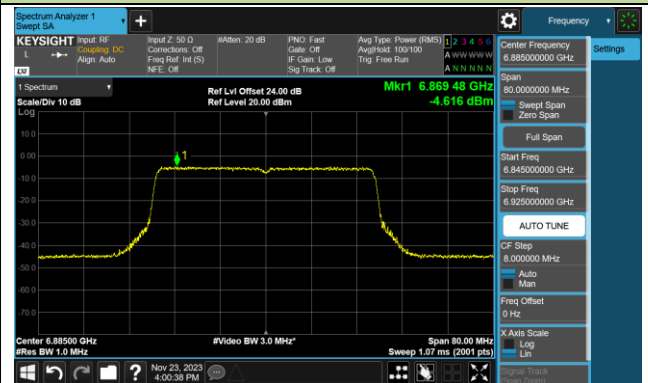

Channel 123 (6565MHz)

Channel 147 (6685MHz)

802.11ax-HE40 Power Spectral Density- Ant 1 (Nss = 1)

Channel 179 (6845MHz)

Channel 187 (6885MHz)

Channel 195 (6925MHz)

Channel 211 (7005MHz)

Channel 227 (7085MHz)