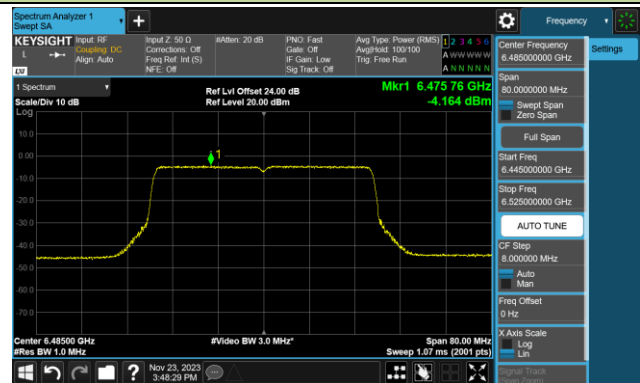

Channel 229 (7095MHz)

802.11ax-HE40 Power Spectral Density- Ant 1 (Nss = 1)

Channel 35 (6125MHz)

Channel 59 (6245MHz)

Channel 91 (6405MHz)

Channel 99 (6445MHz)

Channel 107 (6485MHz)

Channel 115 (6525MHz)

Channel 123 (6565MHz)

Channel 147 (6685MHz)

802.11ax-HE40 Power Spectral Density- Ant 1 (Nss = 1)

Channel 179 (6845MHz)

Channel 187 (6885MHz)

Channel 195 (6925MHz)

Channel 211 (7005MHz)

Channel 227 (7085MHz)