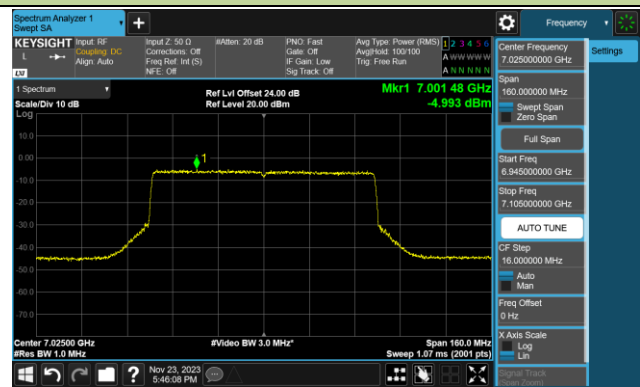

802.11be-EHT80 Power Spectral Density- Ant 0 (Nss = 1)

Channel 183 (6865MHz)

Channel 199 (6945MHz)

Channel 215 (7025MHz)

802.11be-EHT160 Power Spectral Density- Ant 0 (Nss = 1)

Channel 47 (6185MHz)

Channel 79 (6345MHz)

Channel 111 (6505MHz)

Channel 143 (6665MHz)

Channel 175 (6825MHz)

Channel 207 (6985MHz)

802.11be-EHT320 Power Spectral Density- Ant 0 (Nss = 1)

Channel 63 (6265MHz)

Channel 95 (6425MHz)

Channel 127 (6585MHz)