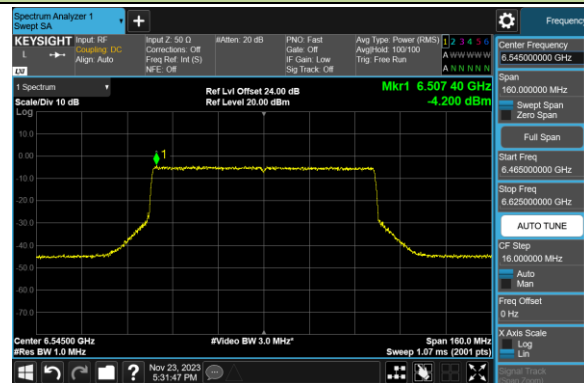

Channel 39 (6145MHz)

Channel 55 (6225MHz)

Channel 87 (6385MHz)

Channel 103 (6465MHz)

Channel 119 (6545MHz)

Channel 135 (6625MHz)

Channel 151 (6705MHz)

Channel 167 (6785MHz)

802.11be-EHT80 Power Spectral Density- Ant 0 (Nss = 1)

Channel 183 (6865MHz)

Channel 199 (6945MHz)

Channel 215 (7025MHz)

802.11be-EHT160 Power Spectral Density- Ant 0 (Nss = 1)

Channel 47 (6185MHz)

Channel 79 (6345MHz)