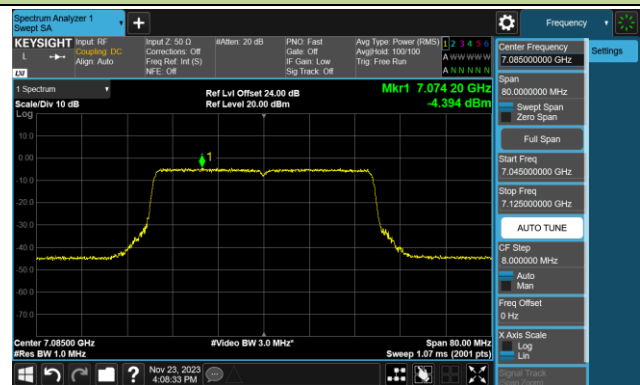

Channel 123 (6565MHz)

Channel 147 (6685MHz)

802.11ax-HE40 Power Spectral Density- Ant 1 (Nss = 1)

Channel 179 (6845MHz)

Channel 187 (6885MHz)

Channel 195 (6925MHz)

Channel 211 (7005MHz)

Channel 227 (7085MHz)

802.11ax-HE80 Power Spectral Density- Ant 1 (Nss = 1)

Channel 39 (6145MHz)

Channel 55 (6225MHz)

Channel 87 (6385MHz)

Channel 103 (6465MHz)

Channel 119 (6545MHz)

Channel 135 (6625MHz)

Channel 151 (6705MHz)