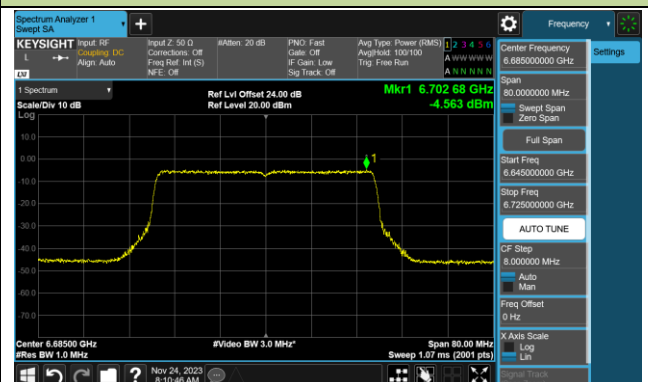

802.11be-EHT40 Power Spectral Density- Ant 0 (Nss = 1)

Channel 35 (6125MHz)

Channel 59 (6245MHz)

Channel 91 (6405MHz)

Channel 99 (6445MHz)

Channel 107 (6485MHz)

Channel 115 (6525MHz)

Channel 123 (6565MHz)

Channel 147 (6685MHz)

802.11be-EHT40 Power Spectral Density- Ant 0 (Nss = 1)

Channel 179 (6845MHz)

Channel 187 (6885MHz)

Channel 195 (6925MHz)

Channel 211 (7005MHz)

Channel 227 (7085MHz)

802.11be-EHT80 Power Spectral Density- Ant 0 (Nss = 1)