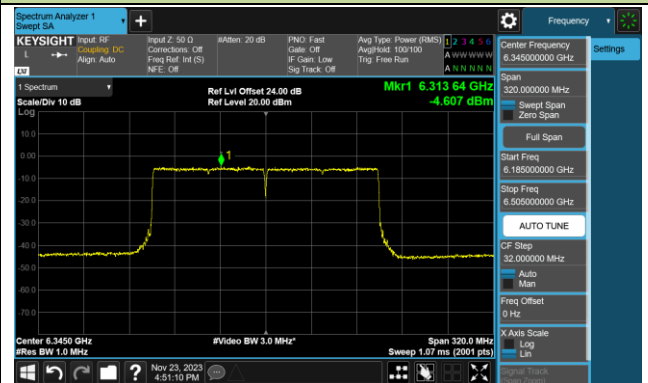

Channel 167 (6785MHz)

802.11ax-HE80 Power Spectral Density- Ant 1 (Nss = 1)

Channel 183 (6865MHz)

Channel 199 (6945MHz)

Channel 215 (7025MHz)

802.11ax-HE160 Power Spectral Density- Ant 1 (Nss = 1)

Channel 47 (6185MHz)

Channel 79 (6345MHz)

Channel 111 (6505MHz)

Channel 143 (6665MHz)

Channel 175 (6825MHz)

Channel 207 (6985MHz)