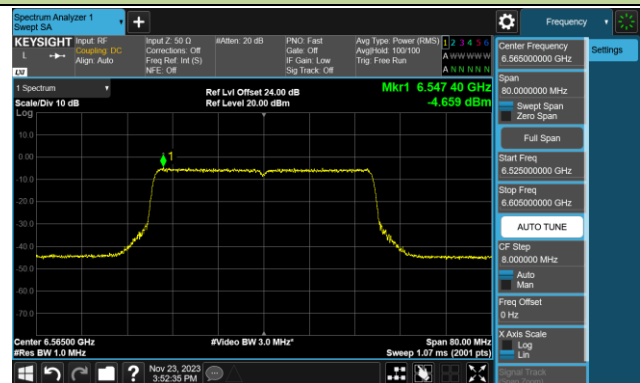

Channel 123 (6565MHz)