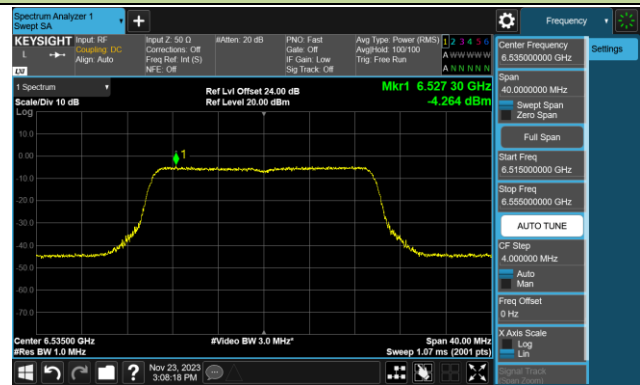

Channel 159 (6745MHz)

Channel 191 (6905MHz)

802.11ax-HE20 Power Spectral Density- Ant 1 (Nss = 1)

Channel 33 (6115MHz)

Channel 61 (6255MHz)

Channel 93 (6415MHz)

Channel 97 (6435MHz)

Channel 105 (6475MHz)

Channel 113 (6515MHz)

Channel 117 (6535MHz)

Channel 149 (6695MHz)

802.11ax-HE20 Power Spectral Density- Ant 1 (Nss = 1)

Channel 181 (6855MHz)

Channel 185 (6875MHz)

Channel 189 (6895MHz)

Channel 213 (7015MHz)