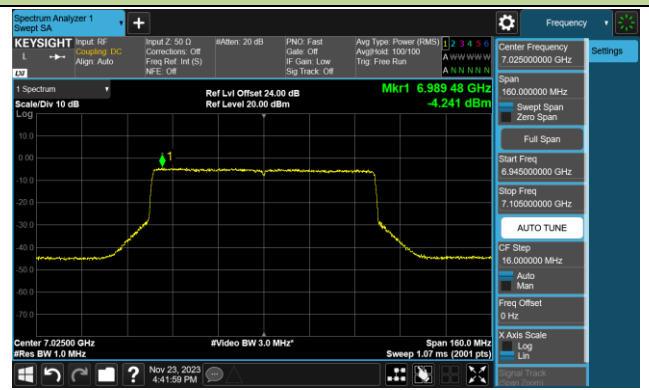

802.11ax-HE80 Power Spectral Density- Ant 1 (Nss = 1)

Channel 39 (6145MHz)

Channel 55 (6225MHz)

Channel 87 (6385MHz)

Channel 103 (6465MHz)

Channel 119 (6545MHz)

Channel 135 (6625MHz)

Channel 151 (6705MHz)

Channel 167 (6785MHz)

802.11ax-HE80 Power Spectral Density- Ant 1 (Nss = 1)

Channel 183 (6865MHz)

Channel 199 (6945MHz)

Channel 215 (7025MHz)

802.11ax-HE160 Power Spectral Density- Ant 1 (Nss = 1)

Channel 47 (6185MHz)

Channel 79 (6345MHz)

Channel 111 (6505MHz)

Channel 143 (6665MHz)

Channel 175 (6825MHz)

Channel 207 (6985MHz)