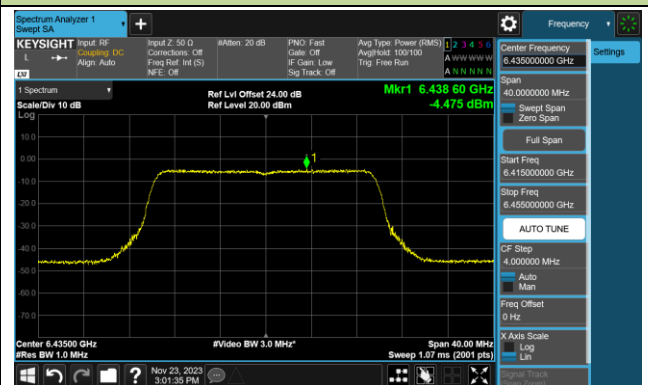

Channel 159 (6745MHz)

Channel 191 (6905MHz)

802.11ax-HE20 Power Spectral Density- Ant 1 (Nss = 1)

Channel 33 (6115MHz)

Channel 61 (6255MHz)

Channel 93 (6415MHz)

Channel 97 (6435MHz)

Channel 105 (6475MHz)

Channel 113 (6515MHz)

Channel 117 (6535MHz)

Channel 149 (6695MHz)

802.11ax-HE20 Power Spectral Density- Ant 1 (Nss = 1)

Channel 181 (6855MHz)

Channel 185 (6875MHz)

Channel 189 (6895MHz)

Channel 213 (7015MHz)