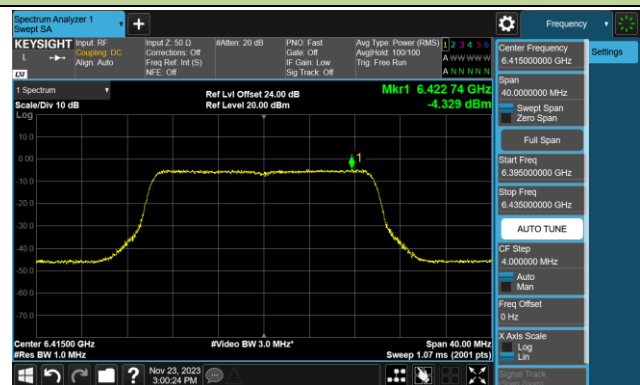

Channel 159 (6745MHz)

Channel 191 (6905MHz)

802.11ax-HE20 Power Spectral Density- Ant 1 (Nss = 1)

Channel 33 (6115MHz)

Channel 61 (6255MHz)

Channel 93 (6415MHz)

Channel 97 (6435MHz)

Channel 105 (6475MHz)

Channel 113 (6515MHz)

Channel 117 (6535MHz)

Channel 149 (6695MHz)

802.11ax-HE20 Power Spectral Density- Ant 1 (Nss = 1)

Channel 181 (6855MHz)

Channel 185 (6875MHz)

Channel 189 (6895MHz)

Channel 213 (7015MHz)