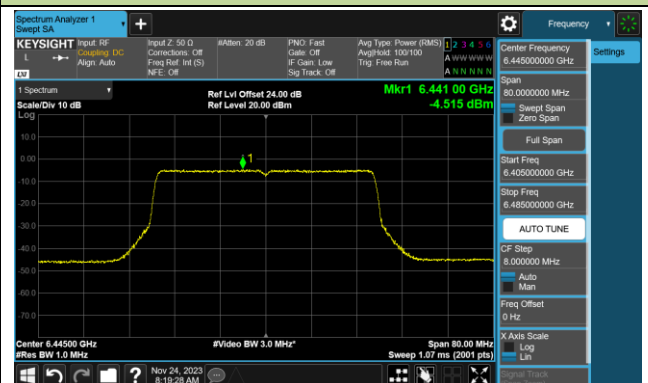

802.11be-EHT40 Power Spectral Density- Ant 0 (Nss = 1)

Channel 35 (6125MHz)

Channel 59 (6245MHz)

Channel 91 (6405MHz)

Channel 99 (6445MHz)

Channel 107 (6485MHz)

Channel 115 (6525MHz)

Channel 123 (6565MHz)

Channel 147 (6685MHz)

802.11be-EHT40 Power Spectral Density- Ant 0 (Nss = 1)

Channel 179 (6845MHz)

Channel 187 (6885MHz)

Channel 195 (6925MHz)

Channel 211 (7005MHz)

Channel 227 (7085MHz)

802.11be-EHT80 Power Spectral Density- Ant 0 (Nss = 1)