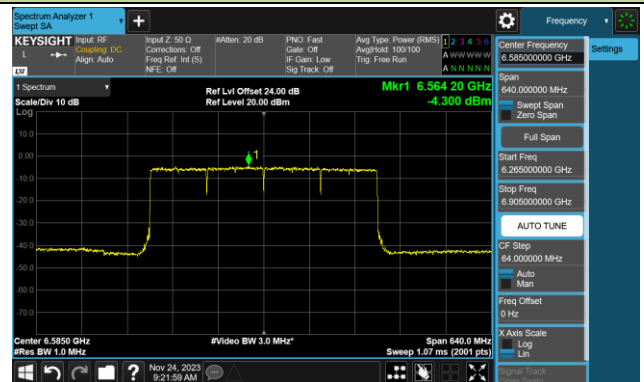

802.11be-EHT80 Power Spectral Density- Ant 0 (Nss = 1)

Channel 183 (6865MHz)

Channel 199 (6945MHz)

Channel 215 (7025MHz)

802.11be-EHT160 Power Spectral Density- Ant 0 (Nss = 1)

Channel 47 (6185MHz)

Channel 79 (6345MHz)

Channel 111 (6505MHz)

Channel 143 (6665MHz)

Channel 175 (6825MHz)

Channel 207 (6985MHz)

802.11be-EHT320 Power Spectral Density- Ant 0 (Nss = 1)

Channel 63 (6265MHz)

Channel 95 (6425MHz)

Channel 127 (6585MHz)

Channel 159 (6745MHz)

Channel 191 (6905MHz)

802.11ax-HE20 Power Spectral Density- Ant 1 (Nss = 1)

Channel 33 (6115MHz)

Channel 61 (6255MHz)

Channel 93 (6415MHz)

Channel 97 (6435MHz)

Channel 105 (6475MHz)