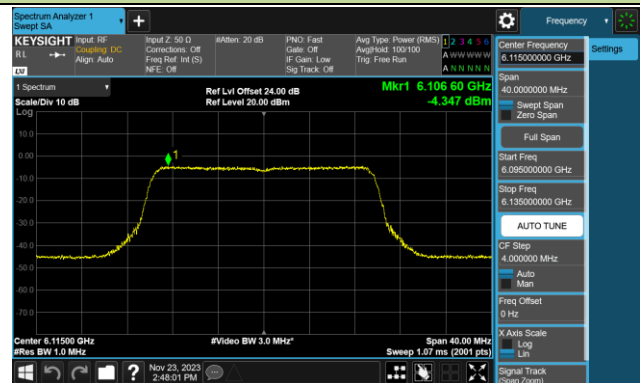

Channel 159 (6745MHz)

Channel 191 (6905MHz)

802.11ax-HE20 Power Spectral Density- Ant 1 (Nss = 1)

Channel 33 (6115MHz)

Channel 61 (6255MHz)

Channel 93 (6415MHz)

Channel 97 (6435MHz)

Channel 105 (6475MHz)

Channel 113 (6515MHz)

Channel 117 (6535MHz)

Channel 149 (6695MHz)

802.11ax-HE20 Power Spectral Density- Ant 1 (Nss = 1)

Channel 181 (6855MHz)

Channel 185 (6875MHz)

Channel 189 (6895MHz)

Channel 213 (7015MHz)