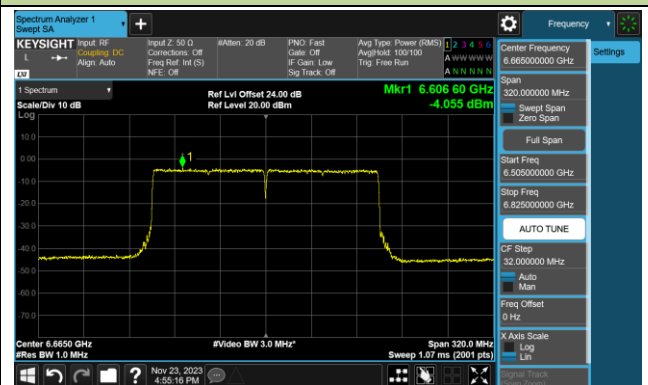

Channel 167 (6785MHz)

802.11ax-HE80 Power Spectral Density- Ant 1 (Nss = 1)

Channel 183 (6865MHz)

Channel 199 (6945MHz)

Channel 215 (7025MHz)

802.11ax-HE160 Power Spectral Density- Ant 1 (Nss = 1)

Channel 47 (6185MHz)

Channel 79 (6345MHz)

Channel 111 (6505MHz)

Channel 143 (6665MHz)

Channel 175 (6825MHz)

Channel 207 (6985MHz)