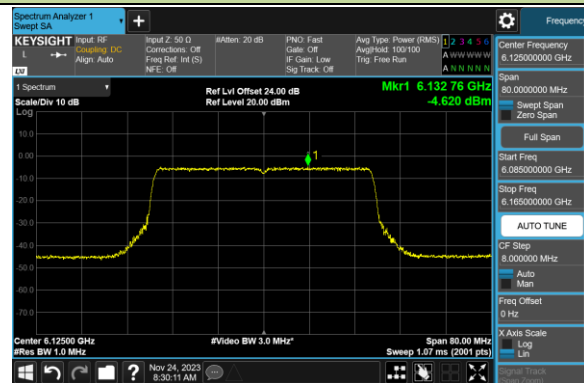

802.11be-EHT40 Power Spectral Density- Ant 0 (Nss = 1)

Channel 35 (6125MHz)

Channel 59 (6245MHz)

Channel 91 (6405MHz)

Channel 99 (6445MHz)

Channel 107 (6485MHz)

Channel 115 (6525MHz)

Channel 123 (6565MHz)

Channel 147 (6685MHz)

802.11be-EHT40 Power Spectral Density- Ant 0 (Nss = 1)

Channel 179 (6845MHz)

Channel 187 (6885MHz)

Channel 195 (6925MHz)

Channel 211 (7005MHz)

Channel 227 (7085MHz)

802.11be-EHT80 Power Spectral Density- Ant 0 (Nss = 1)