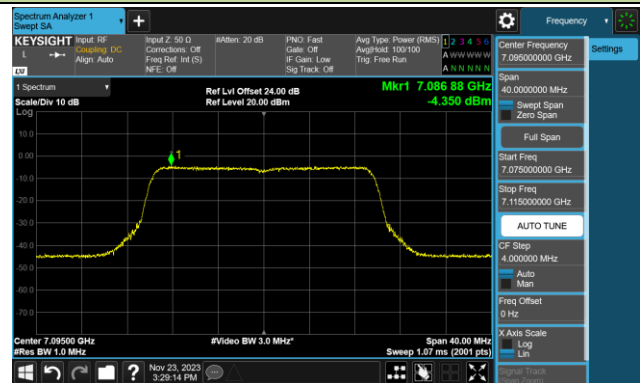

Channel 113 (6515MHz)

Channel 117 (6535MHz)

Channel 149 (6695MHz)

802.11ax-HE20 Power Spectral Density- Ant 1 (Nss = 1)

Channel 181 (6855MHz)

Channel 185 (6875MHz)

Channel 189 (6895MHz)

Channel 213 (7015MHz)

Channel 229 (7095MHz)

802.11ax-HE40 Power Spectral Density- Ant 1 (Nss = 1)

Channel 35 (6125MHz)

Channel 59 (6245MHz)

Channel 91 (6405MHz)

Channel 99 (6445MHz)

Channel 107 (6485MHz)

Channel 115 (6525MHz)