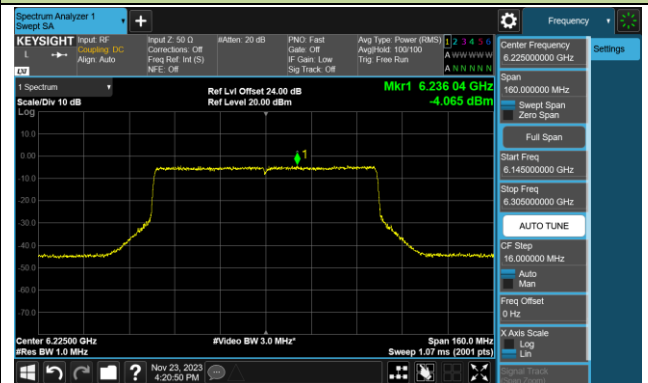

Channel 55 (6225MHz)