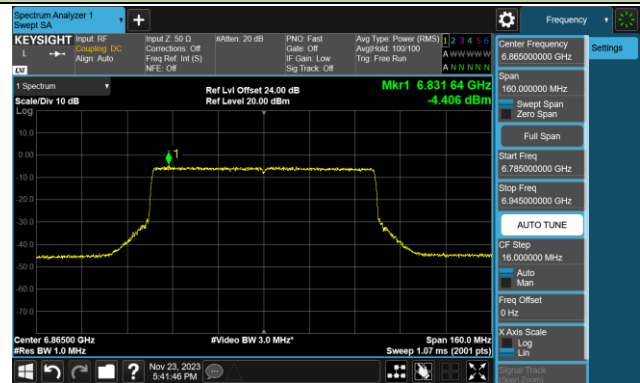

Channel 39 (6145MHz)

Channel 55 (6225MHz)

Channel 87 (6385MHz)

Channel 103 (6465MHz)

Channel 119 (6545MHz)

Channel 135 (6625MHz)

Channel 151 (6705MHz)

Channel 167 (6785MHz)

802.11be-EHT80 Power Spectral Density- Ant 0 (Nss = 1)

Channel 183 (6865MHz)

Channel 199 (6945MHz)

Channel 215 (7025MHz)

802.11be-EHT160 Power Spectral Density- Ant 0 (Nss = 1)

Channel 47 (6185MHz)

Channel 79 (6345MHz)