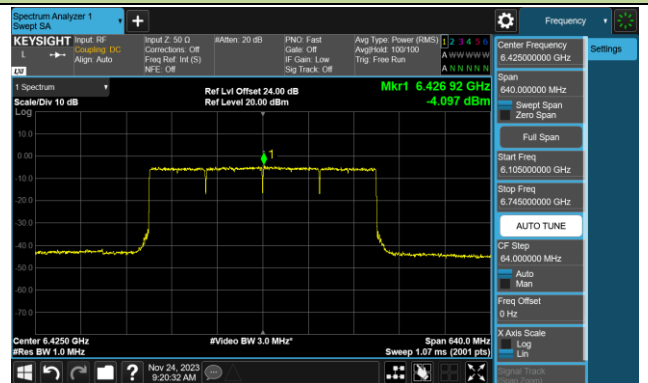

802.11be-EHT80 Power Spectral Density- Ant 0 (Nss = 1)

Channel 183 (6865MHz)

Channel 199 (6945MHz)

Channel 215 (7025MHz)

802.11be-EHT160 Power Spectral Density- Ant 0 (Nss = 1)

Channel 47 (6185MHz)

Channel 79 (6345MHz)

Channel 111 (6505MHz)

Channel 143 (6665MHz)

Channel 175 (6825MHz)

Channel 207 (6985MHz)

802.11be-EHT320 Power Spectral Density- Ant 0 (Nss = 1)

Channel 63 (6265MHz)

Channel 95 (6425MHz)

Channel 127 (6585MHz)

Channel 159 (6745MHz)

Channel 191 (6905MHz)

802.11ax-HE20 Power Spectral Density- Ant 1 (Nss = 1)

Channel 33 (6115MHz)

Channel 61 (6255MHz)

Channel 93 (6415MHz)

Channel 97 (6435MHz)

Channel 105 (6475MHz)