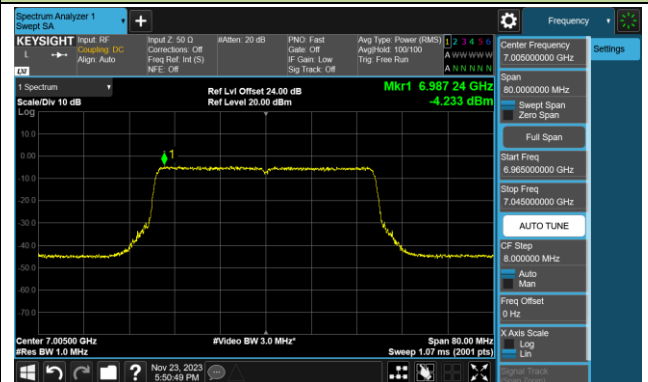

Channel 147 (6685MHz)

802.11be-EHT40 Power Spectral Density- Ant 0 (Nss = 1)

Channel 179 (6845MHz)

Channel 187 (6885MHz)

Channel 195 (6925MHz)

Channel 211 (7005MHz)

Channel 227 (7085MHz)

802.11be-EHT80 Power Spectral Density- Ant 0 (Nss = 1)