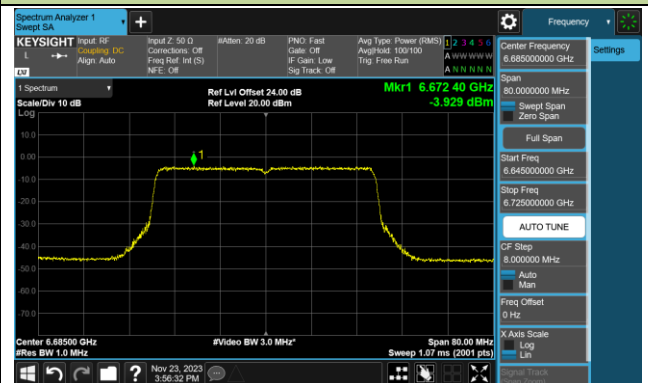

Channel 229 (7095MHz)

802.11ax-HE40 Power Spectral Density- Ant 1 (Nss = 1)

Channel 35 (6125MHz)

Channel 59 (6245MHz)

Channel 91 (6405MHz)

Channel 99 (6445MHz)

Channel 107 (6485MHz)

Channel 115 (6525MHz)

Channel 123 (6565MHz)

Channel 147 (6685MHz)

802.11ax-HE40 Power Spectral Density- Ant 1 (Nss = 1)

Channel 179 (6845MHz)

Channel 187 (6885MHz)

Channel 195 (6925MHz)

Channel 211 (7005MHz)

Channel 227 (7085MHz)