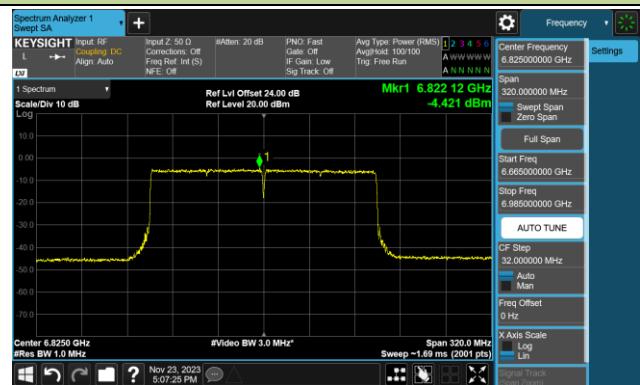

802.11be-EHT80 Power Spectral Density- Ant 0 (Nss = 1)

Channel 183 (6865MHz)

Channel 199 (6945MHz)

Channel 215 (7025MHz)

802.11be-EHT160 Power Spectral Density- Ant 0 (Nss = 1)

Channel 47 (6185MHz)

Channel 79 (6345MHz)

Channel 111 (6505MHz)

Channel 143 (6665MHz)

Channel 175 (6825MHz)

Channel 207 (6985MHz)

802.11be-EHT320 Power Spectral Density- Ant 0 (Nss = 1)

Channel 63 (6265MHz)

Channel 95 (6425MHz)

Channel 127 (6585MHz)