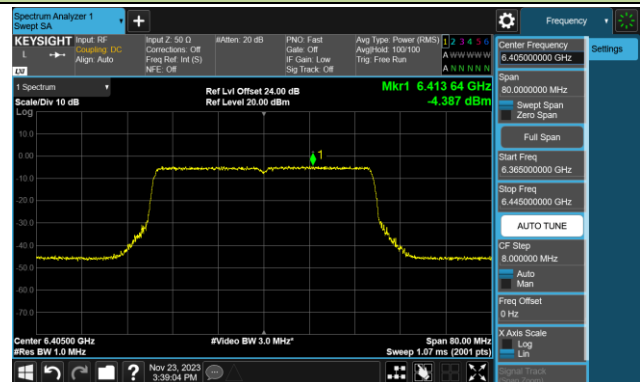

Channel 229 (7095MHz)

802.11ax-HE40 Power Spectral Density- Ant 1 (Nss = 1)

Channel 35 (6125MHz)

Channel 59 (6245MHz)

Channel 91 (6405MHz)

Channel 99 (6445MHz)

Channel 107 (6485MHz)

Channel 115 (6525MHz)

Channel 123 (6565MHz)

Channel 147 (6685MHz)

802.11ax-HE40 Power Spectral Density- Ant 1 (Nss = 1)

Channel 179 (6845MHz)

Channel 187 (6885MHz)

Channel 195 (6925MHz)

Channel 211 (7005MHz)

Channel 227 (7085MHz)