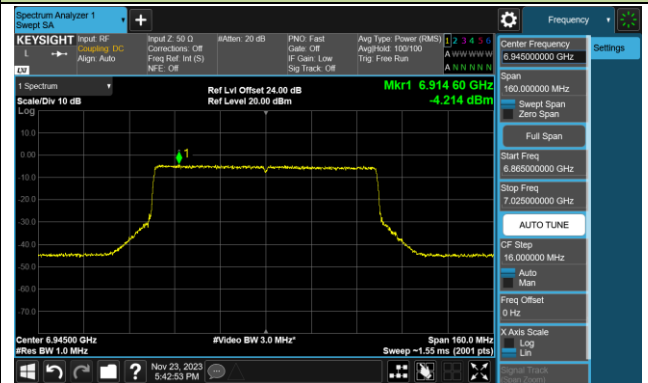

Channel 39 (6145MHz)

Channel 55 (6225MHz)

Channel 87 (6385MHz)

Channel 103 (6465MHz)

Channel 119 (6545MHz)

Channel 135 (6625MHz)

Channel 151 (6705MHz)

Channel 167 (6785MHz)

802.11be-EHT80 Power Spectral Density- Ant 0 (Nss = 1)

Channel 183 (6865MHz)

Channel 199 (6945MHz)

Channel 215 (7025MHz)

802.11be-EHT160 Power Spectral Density- Ant 0 (Nss = 1)

Channel 47 (6185MHz)

Channel 79 (6345MHz)