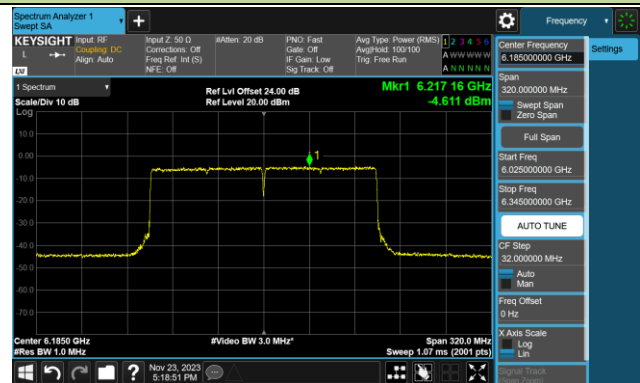

802.11be-EHT80 Power Spectral Density- Ant 0 (Nss = 1)

Channel 183 (6865MHz)

Channel 199 (6945MHz)

Channel 215 (7025MHz)

802.11be-EHT160 Power Spectral Density- Ant 0 (Nss = 1)

Channel 47 (6185MHz)

Channel 79 (6345MHz)

Channel 111 (6505MHz)

Channel 143 (6665MHz)

Channel 175 (6825MHz)

Channel 207 (6985MHz)

802.11be-EHT320 Power Spectral Density- Ant 0 (Nss = 1)

Channel 63 (6265MHz)

Channel 95 (6425MHz)

Channel 127 (6585MHz)