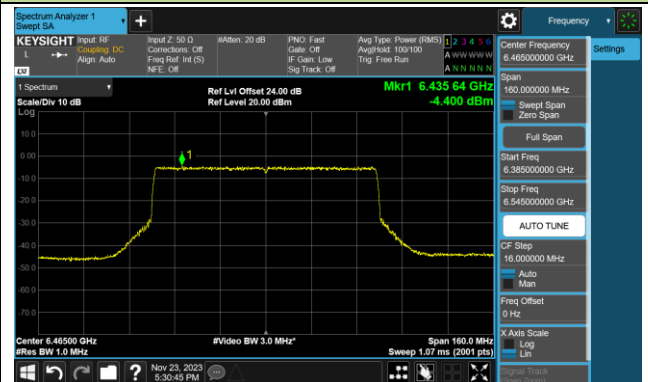

Channel 39 (6145MHz)

Channel 55 (6225MHz)

Channel 87 (6385MHz)

Channel 103 (6465MHz)

Channel 119 (6545MHz)

Channel 135 (6625MHz)

Channel 151 (6705MHz)

Channel 167 (6785MHz)

802.11be-EHT80 Power Spectral Density- Ant 0 (Nss = 1)

Channel 183 (6865MHz)

Channel 199 (6945MHz)

Channel 215 (7025MHz)

802.11be-EHT160 Power Spectral Density- Ant 0 (Nss = 1)

Channel 47 (6185MHz)

Channel 79 (6345MHz)