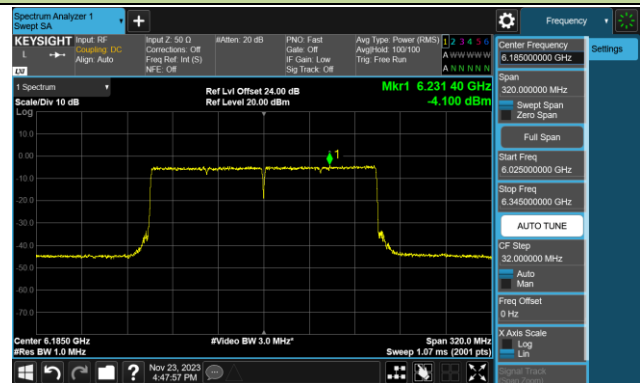

Channel 167 (6785MHz)

802.11ax-HE80 Power Spectral Density- Ant 1 (Nss = 1)

Channel 183 (6865MHz)

Channel 199 (6945MHz)

Channel 215 (7025MHz)

802.11ax-HE160 Power Spectral Density- Ant 1 (Nss = 1)

Channel 47 (6185MHz)

Channel 79 (6345MHz)

Channel 111 (6505MHz)

Channel 143 (6665MHz)

Channel 175 (6825MHz)

Channel 207 (6985MHz)