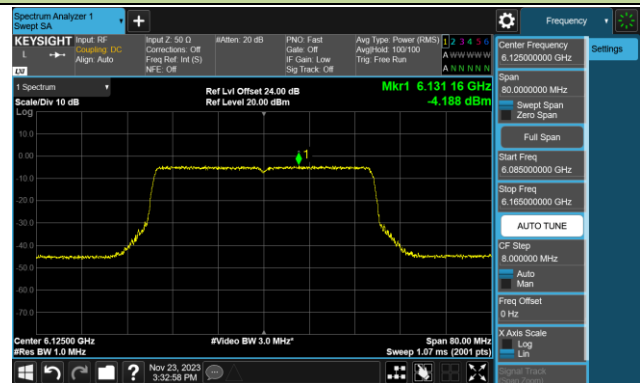

Channel 113 (6515MHz)

Channel 117 (6535MHz)

Channel 149 (6695MHz)

802.11ax-HE20 Power Spectral Density- Ant 1 (Nss = 1)

Channel 181 (6855MHz)

Channel 185 (6875MHz)

Channel 189 (6895MHz)

Channel 213 (7015MHz)

Channel 229 (7095MHz)

802.11ax-HE40 Power Spectral Density- Ant 1 (Nss = 1)

Channel 35 (6125MHz)

Channel 59 (6245MHz)

Channel 91 (6405MHz)

Channel 99 (6445MHz)

Channel 107 (6485MHz)

Channel 115 (6525MHz)