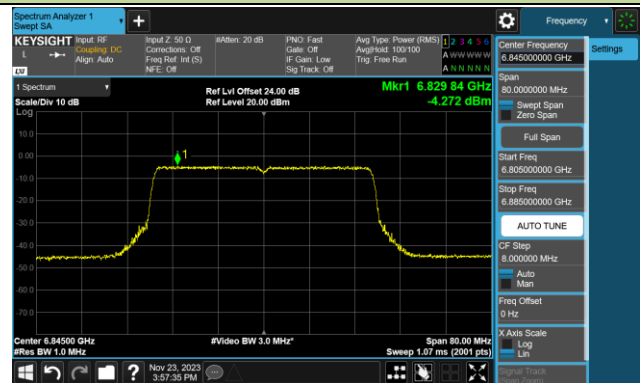

Channel 123 (6565MHz)

Channel 147 (6685MHz)

802.11ax-HE40 Power Spectral Density- Ant 1 (Nss = 1)

Channel 179 (6845MHz)

Channel 187 (6885MHz)

Channel 195 (6925MHz)

Channel 211 (7005MHz)

Channel 227 (7085MHz)

802.11ax-HE80 Power Spectral Density- Ant 1 (Nss = 1)

Channel 39 (6145MHz)

Channel 55 (6225MHz)

Channel 87 (6385MHz)

Channel 103 (6465MHz)

Channel 119 (6545MHz)

Channel 135 (6625MHz)

Channel 151 (6705MHz)