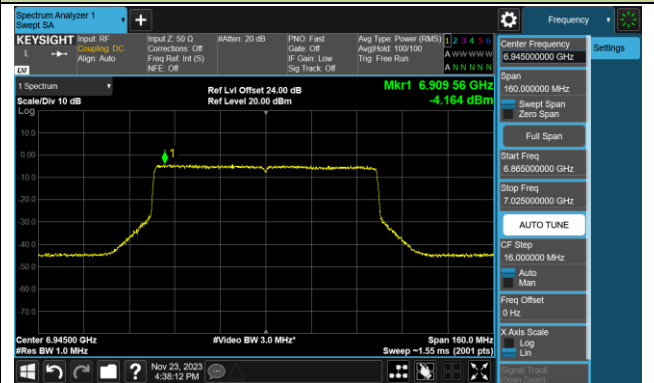

Channel 167 (6785MHz)

802.11ax-HE80 Power Spectral Density- Ant 1 (Nss = 1)

Channel 183 (6865MHz)

Channel 199 (6945MHz)

Channel 215 (7025MHz)

802.11ax-HE160 Power Spectral Density- Ant 1 (Nss = 1)

Channel 47 (6185MHz)

Channel 79 (6345MHz)

Channel 111 (6505MHz)

Channel 143 (6665MHz)

Channel 175 (6825MHz)

Channel 207 (6985MHz)