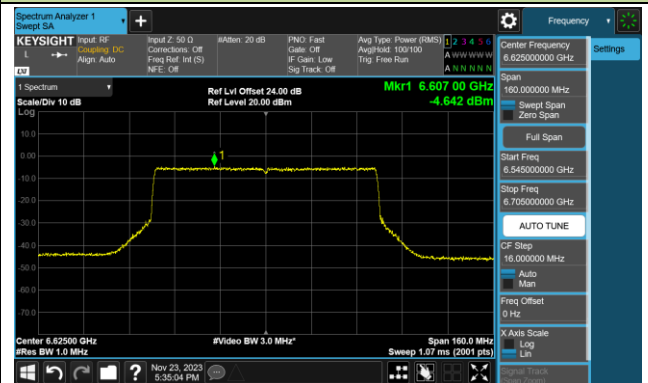

Channel 39 (6145MHz)

Channel 55 (6225MHz)

Channel 87 (6385MHz)

Channel 103 (6465MHz)

Channel 119 (6545MHz)

Channel 135 (6625MHz)

Channel 151 (6705MHz)

Channel 167 (6785MHz)

802.11be-EHT80 Power Spectral Density- Ant 0 (Nss = 1)

Channel 183 (6865MHz)

Channel 199 (6945MHz)

Channel 215 (7025MHz)

802.11be-EHT160 Power Spectral Density- Ant 0 (Nss = 1)

Channel 47 (6185MHz)

Channel 79 (6345MHz)