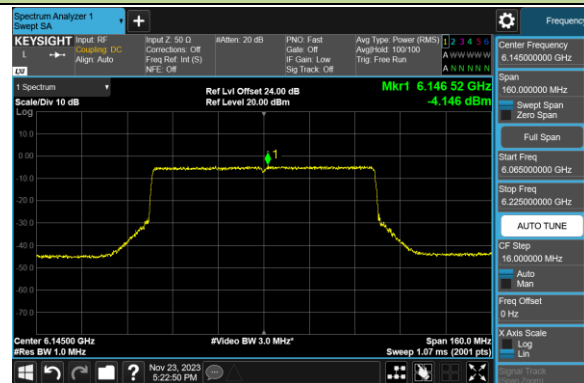

802.11be-EHT80 Power Spectral Density- Ant 0 (Nss = 1)

Channel 39 (6145MHz)