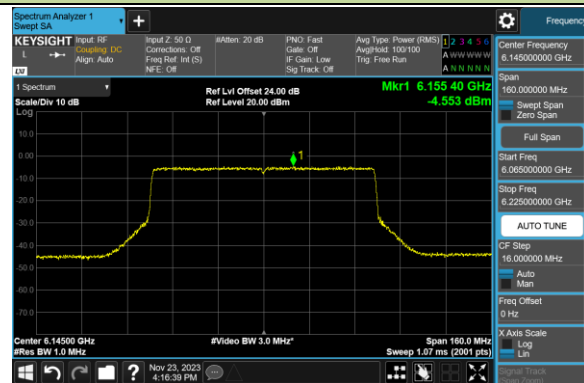

Channel 123 (6565MHz)

Channel 147 (6685MHz)

802.11ax-HE40 Power Spectral Density- Ant 1 (Nss = 1)

Channel 179 (6845MHz)

Channel 187 (6885MHz)

Channel 195 (6925MHz)

Channel 211 (7005MHz)

Channel 227 (7085MHz)

802.11ax-HE80 Power Spectral Density- Ant 1 (Nss = 1)

Channel 39 (6145MHz)

Channel 55 (6225MHz)

Channel 87 (6385MHz)

Channel 103 (6465MHz)

Channel 119 (6545MHz)

Channel 135 (6625MHz)

Channel 151 (6705MHz)