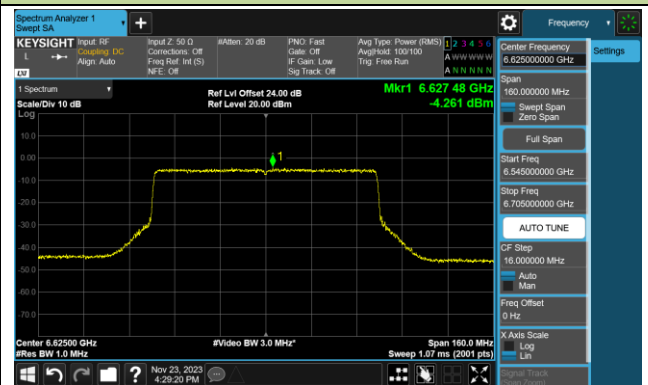

802.11ax-HE80 Power Spectral Density- Ant 1 (Nss = 1)

Channel 39 (6145MHz)

Channel 55 (6225MHz)

Channel 87 (6385MHz)

Channel 103 (6465MHz)

Channel 119 (6545MHz)

Channel 135 (6625MHz)

Channel 151 (6705MHz)

Channel 167 (6785MHz)

802.11ax-HE80 Power Spectral Density- Ant 1 (Nss = 1)

Channel 183 (6865MHz)

Channel 199 (6945MHz)

Channel 215 (7025MHz)

802.11ax-HE160 Power Spectral Density- Ant 1 (Nss = 1)

Channel 47 (6185MHz)