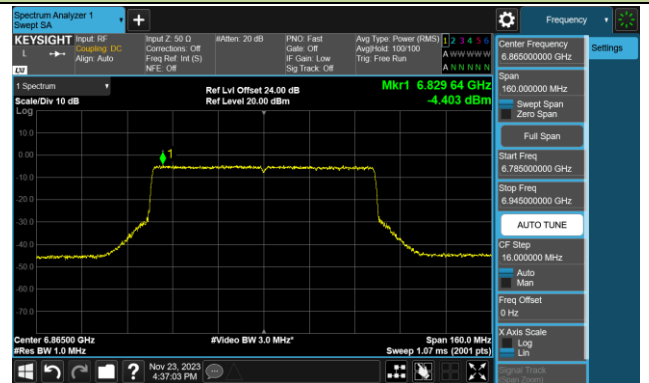

802.11ax-HE80 Power Spectral Density- Ant 1 (Nss = 1)

Channel 39 (6145MHz)

Channel 55 (6225MHz)

Channel 87 (6385MHz)

Channel 103 (6465MHz)

Channel 119 (6545MHz)

Channel 135 (6625MHz)

Channel 151 (6705MHz)

Channel 167 (6785MHz)

802.11ax-HE80 Power Spectral Density- Ant 1 (Nss = 1)

Channel 183 (6865MHz)

Channel 199 (6945MHz)

Channel 215 (7025MHz)

802.11ax-HE160 Power Spectral Density- Ant 1 (Nss = 1)

Channel 47 (6185MHz)