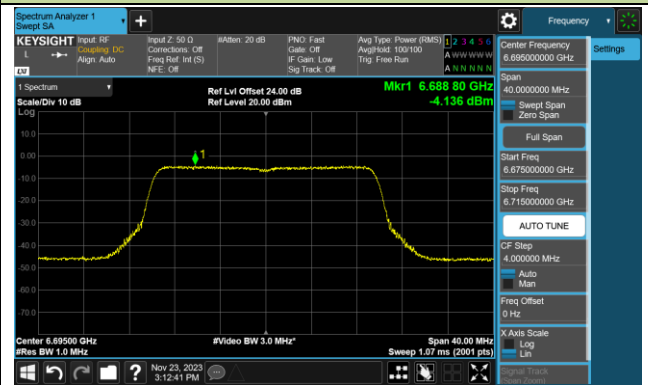

Channel 159 (6745MHz)

Channel 191 (6905MHz)

802.11ax-HE20 Power Spectral Density- Ant 1 (Nss = 1)

Channel 33 (6115MHz)

Channel 61 (6255MHz)

Channel 93 (6415MHz)

Channel 97 (6435MHz)

Channel 105 (6475MHz)

Channel 113 (6515MHz)

Channel 117 (6535MHz)

Channel 149 (6695MHz)

802.11ax-HE20 Power Spectral Density- Ant 1 (Nss = 1)

Channel 181 (6855MHz)

Channel 185 (6875MHz)

Channel 189 (6895MHz)

Channel 213 (7015MHz)