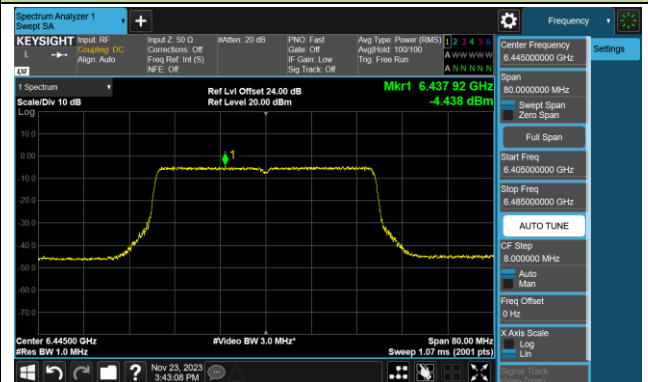

Channel 229 (7095MHz)

802.11ax-HE40 Power Spectral Density- Ant 1 (Nss = 1)

Channel 35 (6125MHz)

Channel 59 (6245MHz)

Channel 91 (6405MHz)

Channel 99 (6445MHz)

Channel 107 (6485MHz)

Channel 115 (6525MHz)

Channel 123 (6565MHz)

Channel 147 (6685MHz)

802.11ax-HE40 Power Spectral Density- Ant 1 (Nss = 1)

Channel 179 (6845MHz)

Channel 187 (6885MHz)

Channel 195 (6925MHz)

Channel 211 (7005MHz)

Channel 227 (7085MHz)