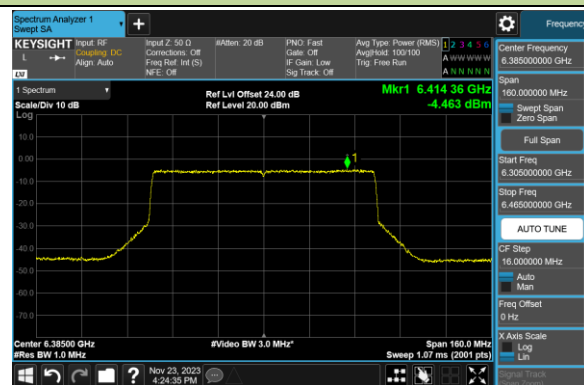

802.11ax-HE80 Power Spectral Density- Ant 1 (Nss = 1)

Channel 39 (6145MHz)

Channel 55 (6225MHz)

Channel 87 (6385MHz)

Channel 103 (6465MHz)

Channel 119 (6545MHz)

Channel 135 (6625MHz)

Channel 151 (6705MHz)

Channel 167 (6785MHz)

802.11ax-HE80 Power Spectral Density- Ant 1 (Nss = 1)

Channel 183 (6865MHz)

Channel 199 (6945MHz)

Channel 215 (7025MHz)

802.11ax-HE160 Power Spectral Density- Ant 1 (Nss = 1)

Channel 47 (6185MHz)