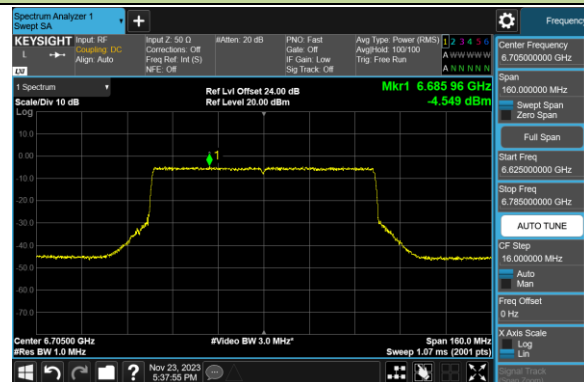

Channel 147 (6685MHz)

802.11be-EHT40 Power Spectral Density- Ant 0 (Nss = 1)

Channel 179 (6845MHz)

Channel 187 (6885MHz)

Channel 195 (6925MHz)

Channel 211 (7005MHz)

Channel 227 (7085MHz)

802.11be-EHT80 Power Spectral Density- Ant 0 (Nss = 1)

Channel 39 (6145MHz)

Channel 55 (6225MHz)

Channel 87 (6385MHz)

Channel 103 (6465MHz)

Channel 119 (6545MHz)

Channel 135 (6625MHz)

Channel 151 (6705MHz)

Channel 167 (6785MHz)

802.11be-EHT80 Power Spectral Density- Ant 0 (Nss = 1)

Channel 183 (6865MHz)

Channel 199 (6945MHz)

Channel 215 (7025MHz)

802.11be-EHT160 Power Spectral Density- Ant 0 (Nss = 1)

Channel 47 (6185MHz)

Channel 79 (6345MHz)