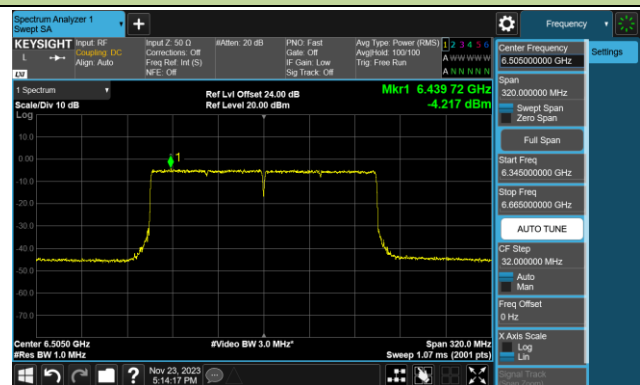

802.11be-EHT80 Power Spectral Density- Ant 0 (Nss = 1)

Channel 183 (6865MHz)

Channel 199 (6945MHz)

Channel 215 (7025MHz)

802.11be-EHT160 Power Spectral Density- Ant 0 (Nss = 1)

Channel 47 (6185MHz)

Channel 79 (6345MHz)

Channel 111 (6505MHz)

Channel 143 (6665MHz)

Channel 175 (6825MHz)

Channel 207 (6985MHz)

802.11be-EHT320 Power Spectral Density- Ant 0 (Nss = 1)

Channel 63 (6265MHz)

Channel 95 (6425MHz)

Channel 127 (6585MHz)