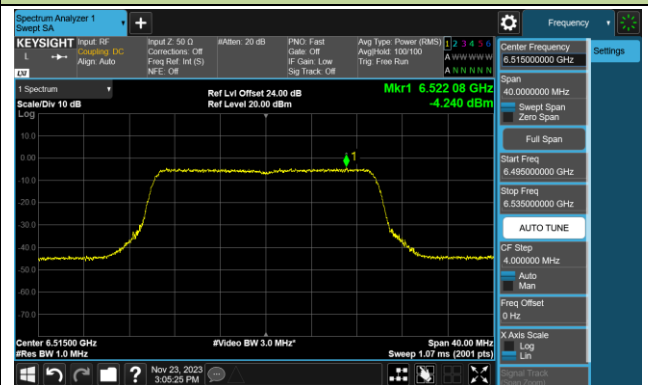

Channel 159 (6745MHz)

Channel 191 (6905MHz)

802.11ax-HE20 Power Spectral Density- Ant 1 (Nss = 1)

Channel 33 (6115MHz)

Channel 61 (6255MHz)

Channel 93 (6415MHz)

Channel 97 (6435MHz)

Channel 105 (6475MHz)

Channel 113 (6515MHz)

Channel 117 (6535MHz)

Channel 149 (6695MHz)

802.11ax-HE20 Power Spectral Density- Ant 1 (Nss = 1)

Channel 181 (6855MHz)

Channel 185 (6875MHz)

Channel 189 (6895MHz)

Channel 213 (7015MHz)