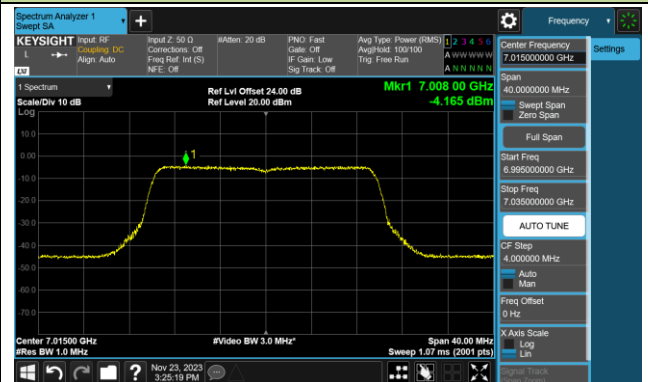

Channel 113 (6515MHz)

Channel 117 (6535MHz)

Channel 149 (6695MHz)

802.11ax-HE20 Power Spectral Density- Ant 1 (Nss = 1)

Channel 181 (6855MHz)

Channel 185 (6875MHz)

Channel 189 (6895MHz)

Channel 213 (7015MHz)

Channel 229 (7095MHz)

802.11ax-HE40 Power Spectral Density- Ant 1 (Nss = 1)

Channel 35 (6125MHz)

Channel 59 (6245MHz)

Channel 91 (6405MHz)

Channel 99 (6445MHz)

Channel 107 (6485MHz)

Channel 115 (6525MHz)