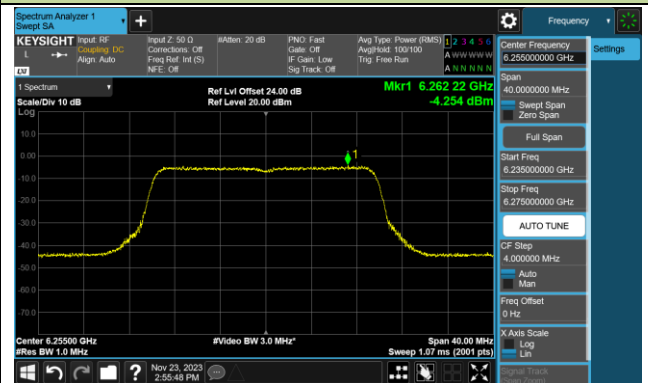

Channel 159 (6745MHz)

Channel 191 (6905MHz)

802.11ax-HE20 Power Spectral Density- Ant 1 (Nss = 1)

Channel 33 (6115MHz)

Channel 61 (6255MHz)

Channel 93 (6415MHz)

Channel 97 (6435MHz)

Channel 105 (6475MHz)

Channel 113 (6515MHz)

Channel 117 (6535MHz)

Channel 149 (6695MHz)

802.11ax-HE20 Power Spectral Density- Ant 1 (Nss = 1)

Channel 181 (6855MHz)

Channel 185 (6875MHz)

Channel 189 (6895MHz)

Channel 213 (7015MHz)