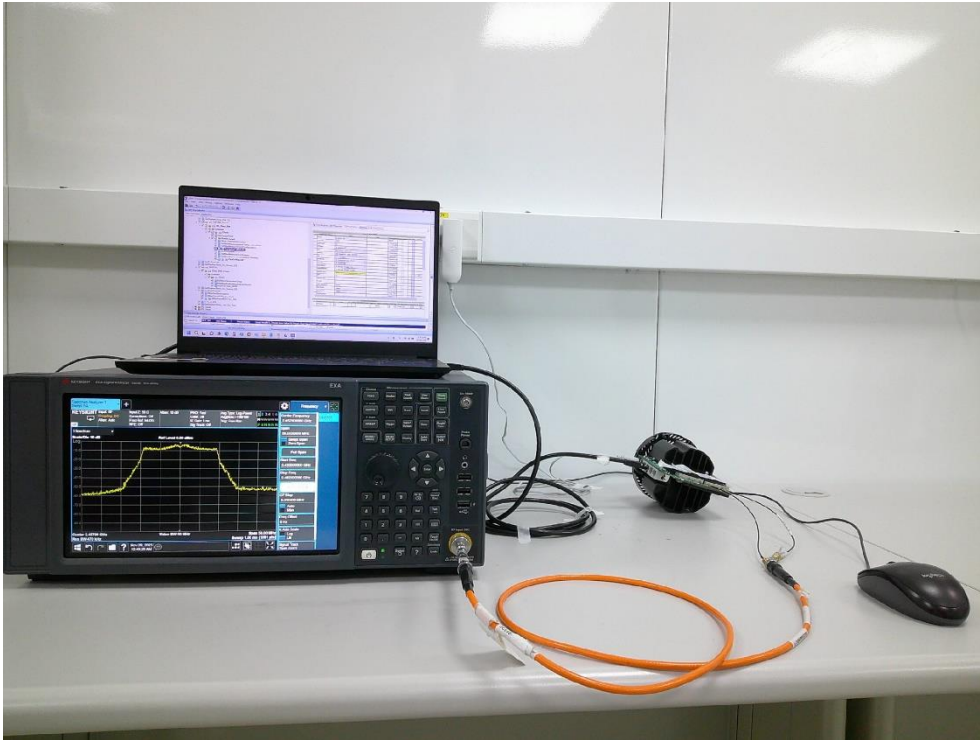

## RF Test Photograph

Description: Front View of Conducted Emission Test Setup

Description: Back View of Conducted Emission Test Setup

Description: Radiated Emission Test Setup for 9kHz~30MHz

Description: Radiated Emission Test Setup for 30MHz~1GHz

Description: Radiated Emission Test Setup for 1GHz~18GHz

Description: Radiated Emission Test Setup for 18GHz~40GHz

Description: Conducted Emission Test Setup

Description: DFS Test Setup\_Master

Description: DFS Test Setup\_MESH