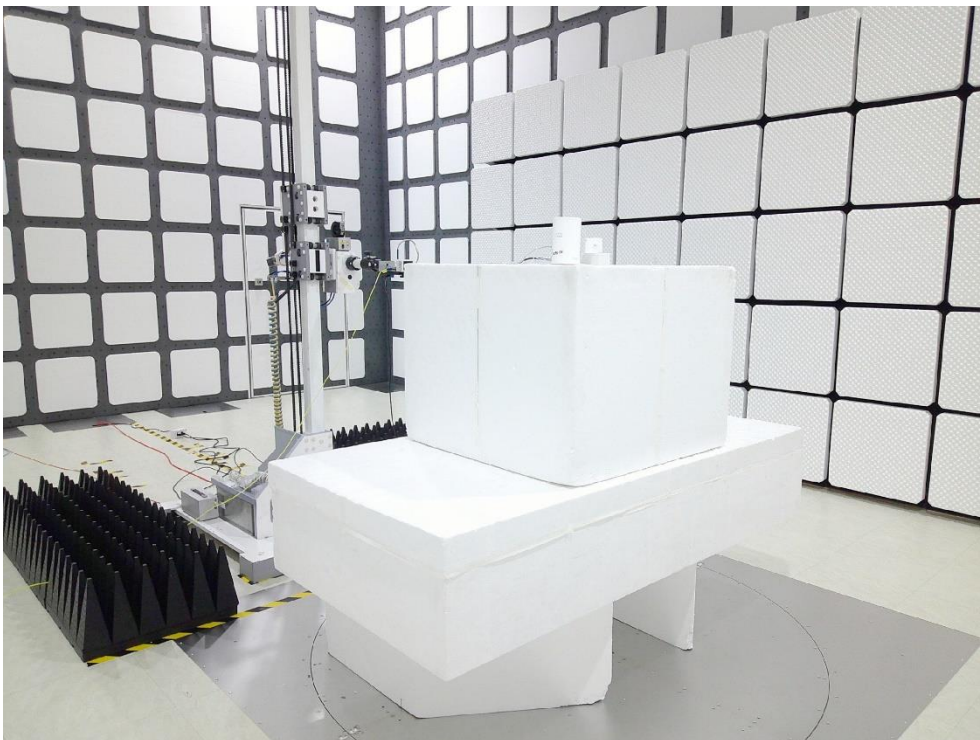

## RF Test Photograph

Description: Front View of Conducted Emission Test Setup

Description: Back View of Conducted Emission Test Setup

Description: Radiated Emission Test Setup for 9kHz~30MHz

Description: Radiated Emission Test Setup for 30MHz~1GHz

Description: Radiated Emission Test Setup for 1GHz~18GHz

Description: Radiated Emission Test Setup for 18GHz~40GHz

Description: Conducted Emission Test Setup

Description: DFS Test Setup\_Master

Description: DFS Test Setup\_MESH