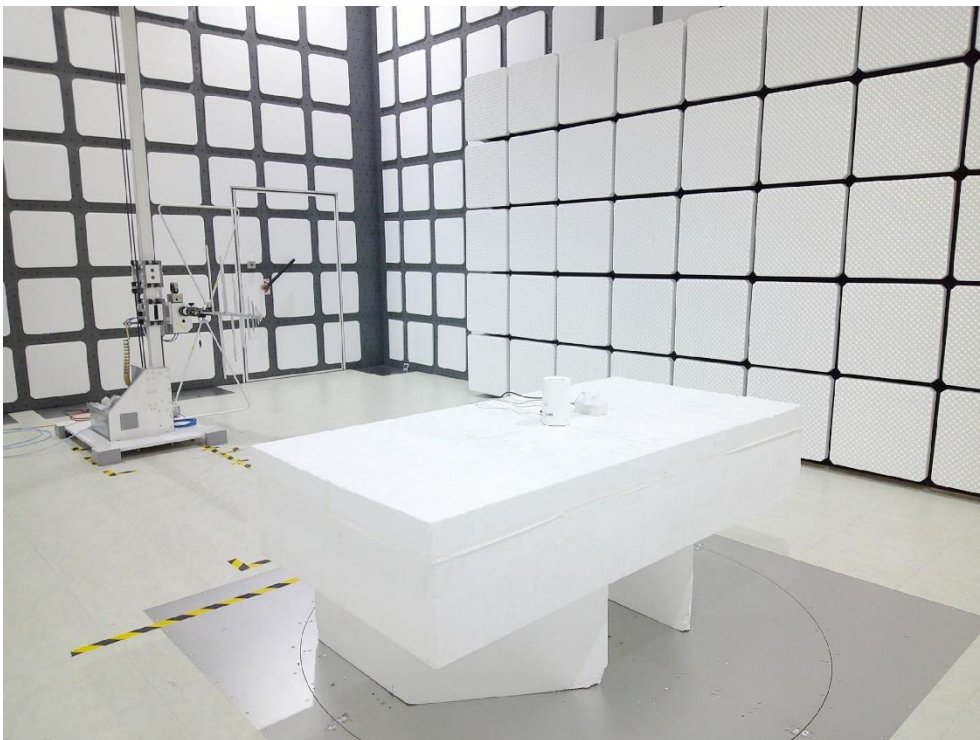

## RF Test Photograph

Description: Front View of Conducted Emission Test Setup

Description: Back View of Conducted Emission Test Setup

Description: Radiated Emission Test Setup for 9kHz~30MHz

Description: Radiated Emission Test Setup for 30MHz~1GHz

Description: Radiated Emission Test Setup for 1GHz~18GHz

Description: Radiated Emission Test Setup for 18GHz~40GHz

Description: Conducted Emission Test Setup

Description: DFS Test Setup\_Master

Description: DFS Test Setup\_MESH