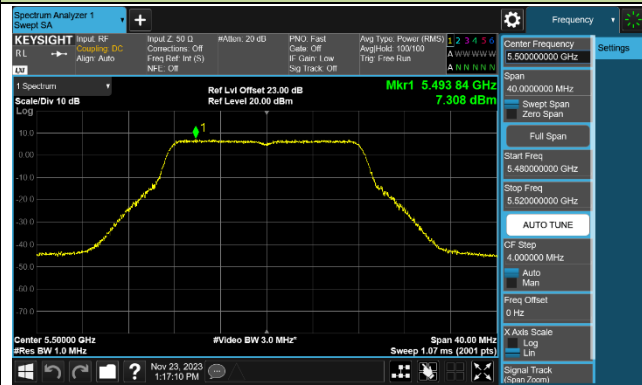

### 802.11be-EHT160 Power Spectral Density - Ant 0

Channel 50 (5250MHz)

Channel 114 (5570MHz)

802.11be-EHT240 Power Spectral Density - Ant 0

Channel 130 (5650MHz)

### 802.11a Power Spectral Density - Ant 1

Channel 36 (5180MHz)

Channel 44 (5220MHz)

Channel 48 (5240MHz)

Channel 52 (5260MHz)

Channel 60 (5300MHz)

Channel 64 (5320MHz)

Channel 100 (5500MHz)

Channel 116 (5580MHz)