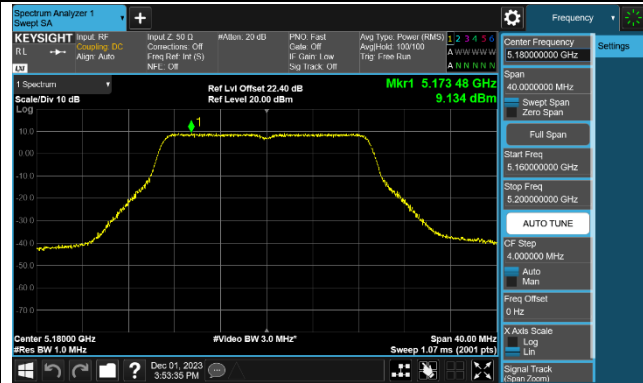

802.11ac-VHT20 Power Spectral Density - Ant 1

Channel 36 (5180MHz)