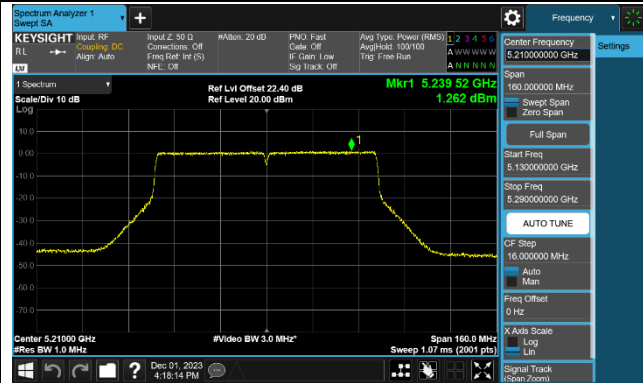

### Channel 134 (5670MHz)

### Channel 142 (5710MHz)

### 802.11ac-VHT80 Power Spectral Density - Ant 1

Channel 42 (5210MHz)

Channel 58 (5290MHz)

Channel 106 (5530MHz)

Channel 122 (5610MHz)

Channel 138 (5690MHz)

Channel 155 (5775MHz)