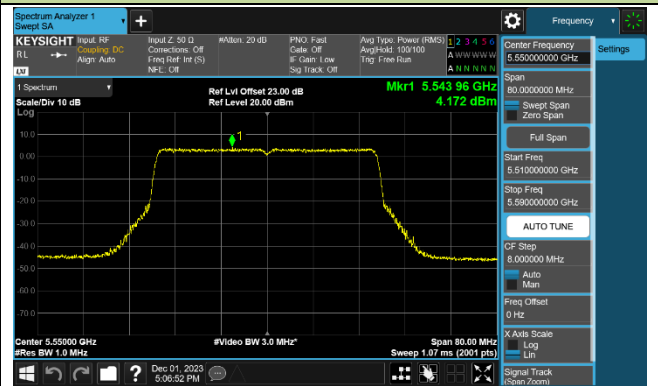

#### Channel 100 (5500MHz)

#### Channel 116 (5580MHz)

### 802.11ax-HE40 Power Spectral Density - Ant 1

Channel 38 (5190MHz)

Channel 46 (5230MHz)

Channel 54 (5270MHz)

Channel 62 (5310MHz)

Channel 102 (5510MHz)

Channel 110 (5550MHz)

Channel 134 (5670MHz)

Channel 142 (5710MHz)