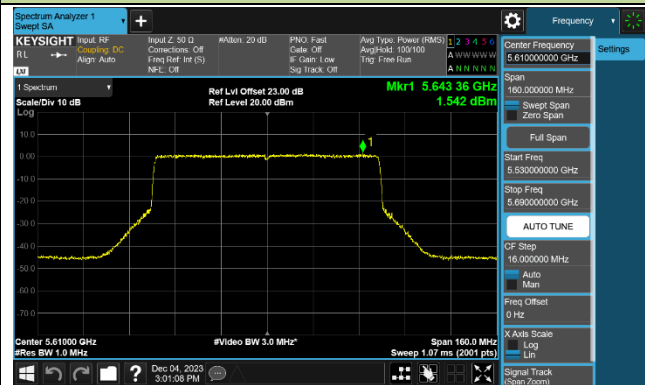

### 802.11be-EHT80 Power Spectral Density - Ant 0

Channel 42 (5210MHz)

Channel 58 (5290MHz)

Channel 106 (5530MHz)

Channel 122 (5610MHz)

Channel 138 (5690MHz)

Channel 155 (5775MHz)

### 802.11be-EHT160 Power Spectral Density - Ant 0

Channel 50 (5250MHz)

Channel 114 (5570MHz)

802.11be-EHT240 Power Spectral Density - Ant 0

Channel 130 (5650MHz)