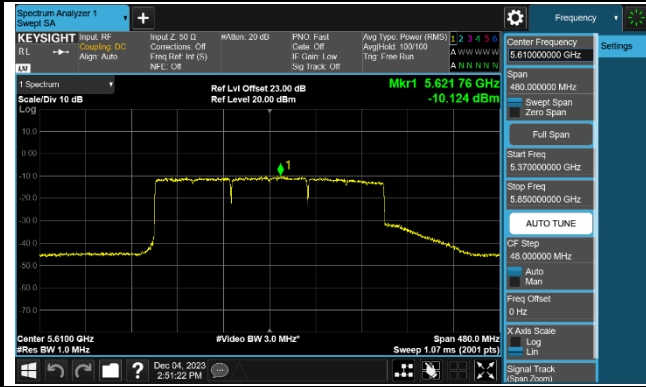

### 802.11be-EHT160 Power Spectral Density - Ant 0

Channel 50 (5250MHz)

Channel 114 (5570MHz)

802.11be-EHT240 Power Spectral Density - Ant 0

Channel 130 (5650MHz)

### 802.11a Power Spectral Density - Ant 1

Channel 36 (5180MHz)

Channel 44 (5220MHz)

Channel 48 (5240MHz)

Channel 52 (5260MHz)

Channel 60 (5300MHz)

Channel 64 (5320MHz)

Channel 100 (5500MHz)