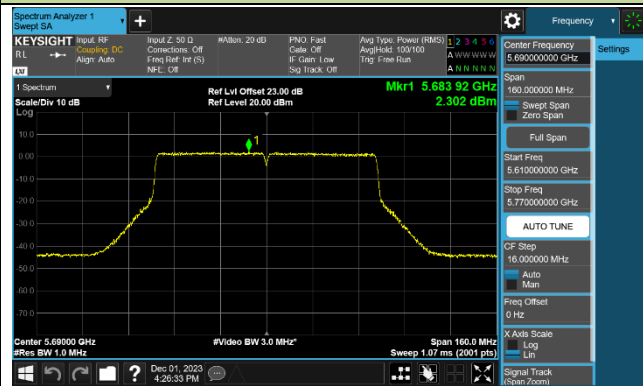

### Channel 142 (5710MHz)

### 802.11ac-VHT80 Power Spectral Density - Ant 1

Channel 42 (5210MHz)

Channel 58 (5290MHz)

Channel 106 (5530MHz)

Channel 122 (5610MHz)

Channel 138 (5690MHz)

Channel 155 (5775MHz)

### 802.11ac-VHT160 Power Spectral Density - Ant 1

Channel 50 (5250MHz)

Channel 114 (5570MHz)