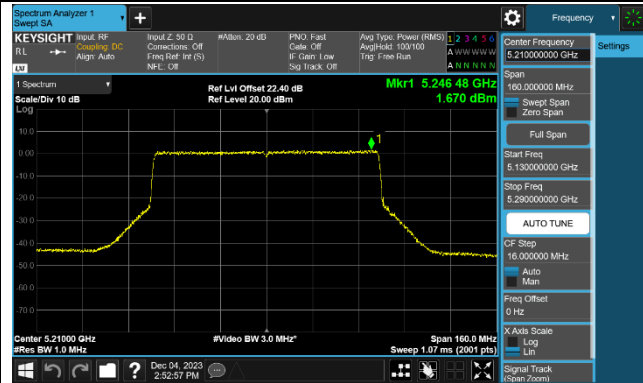

### 802.11be-EHT80 Power Spectral Density - Ant 0

Channel 42 (5210MHz)

Channel 58 (5290MHz)

Channel 106 (5530MHz)

Channel 122 (5610MHz)

Channel 138 (5690MHz)

Channel 155 (5775MHz)

### 802.11be-EHT160 Power Spectral Density - Ant 0

Channel 50 (5250MHz)

Channel 114 (5570MHz)

802.11be-EHT240 Power Spectral Density - Ant 0

Channel 130 (5650MHz)