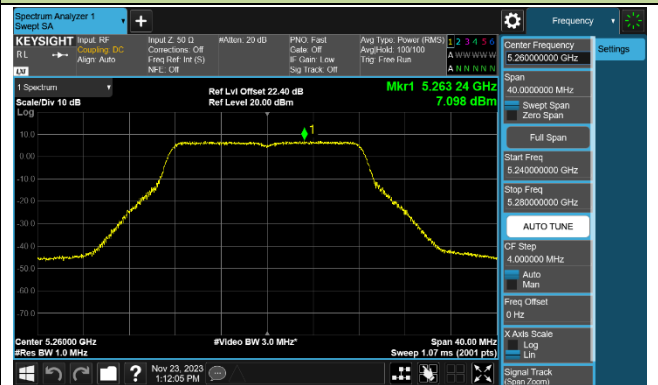

### 802.11be-EHT160 Power Spectral Density - Ant 0

Channel 50 (5250MHz)

Channel 114 (5570MHz)

802.11be-EHT240 Power Spectral Density - Ant 0

Channel 130 (5650MHz)

### 802.11a Power Spectral Density - Ant 1

Channel 36 (5180MHz)

Channel 44 (5220MHz)

Channel 48 (5240MHz)

Channel 52 (5260MHz)

Channel 60 (5300MHz)

Channel 64 (5320MHz)

Channel 100 (5500MHz)

Channel 116 (5580MHz)