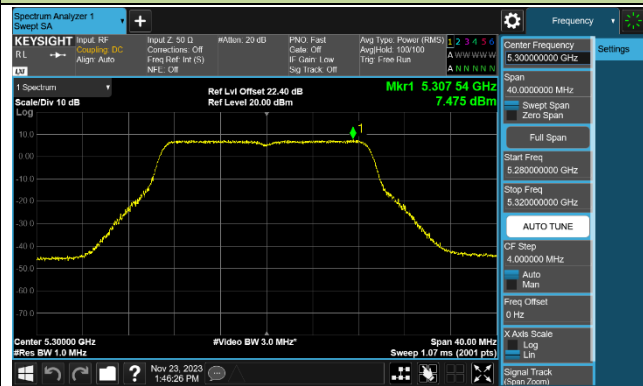

Channel 116 (5580MHz)

### 802.11ac-VHT20 Power Spectral Density - Ant 1

Channel 36 (5180MHz)

Channel 44 (5220MHz)

Channel 48 (5240MHz)

Channel 52 (5260MHz)

Channel 60 (5300MHz)

Channel 64 (5320MHz)

Channel 100 (5500MHz)