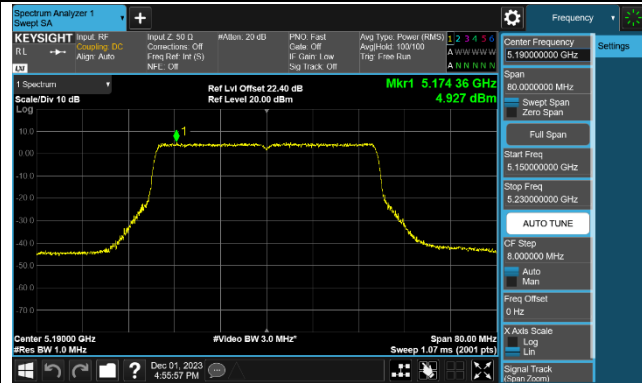

802.11ax-HE40 Power Spectral Density - Ant 1

Channel 38 (5190MHz)