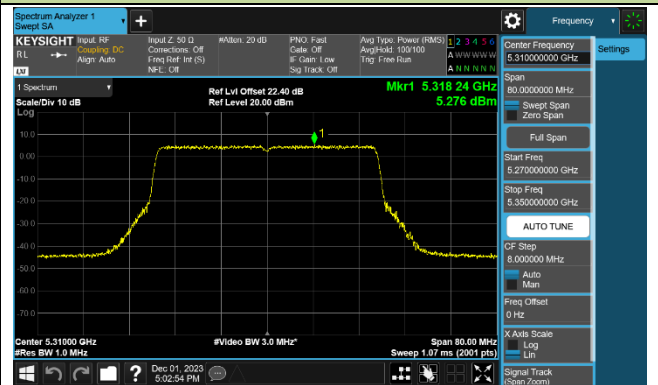

#### Channel 100 (5500MHz)

#### Channel 116 (5580MHz)

### 802.11ax-HE40 Power Spectral Density - Ant 1

Channel 38 (5190MHz)

Channel 46 (5230MHz)

Channel 54 (5270MHz)

Channel 62 (5310MHz)

Channel 102 (5510MHz)

Channel 110 (5550MHz)

Channel 134 (5670MHz)

Channel 142 (5710MHz)