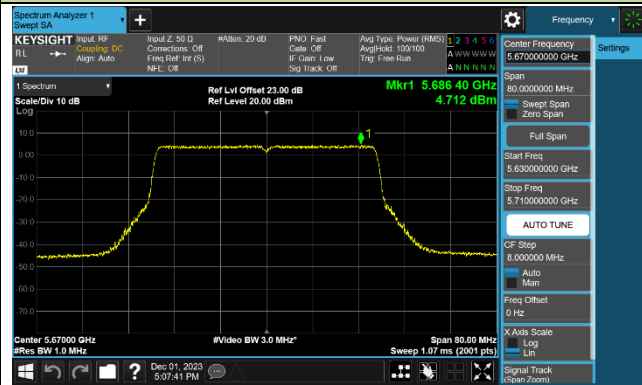

#### Channel 100 (5500MHz)

#### Channel 116 (5580MHz)

### 802.11ax-HE40 Power Spectral Density - Ant 1

Channel 38 (5190MHz)

Channel 46 (5230MHz)

Channel 54 (5270MHz)

Channel 62 (5310MHz)

Channel 102 (5510MHz)

Channel 110 (5550MHz)

Channel 134 (5670MHz)

Channel 142 (5710MHz)