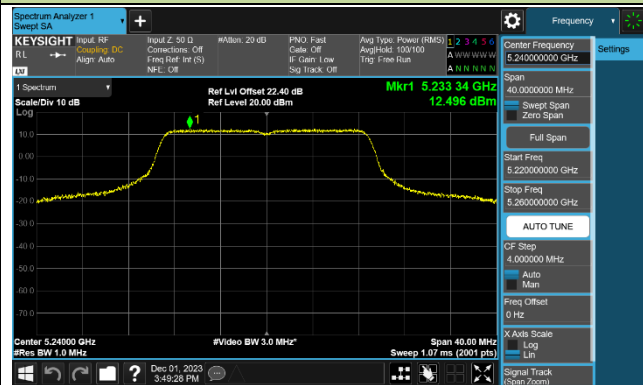

Channel 116 (5580MHz)

### 802.11ac-VHT20 Power Spectral Density - Ant 1

Channel 36 (5180MHz)

Channel 44 (5220MHz)

Channel 48 (5240MHz)

Channel 52 (5260MHz)

Channel 60 (5300MHz)

Channel 64 (5320MHz)

Channel 100 (5500MHz)