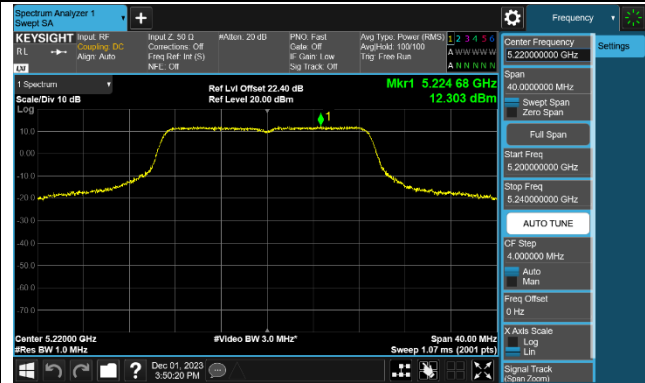

Channel 116 (5580MHz)

### 802.11ac-VHT20 Power Spectral Density - Ant 1

Channel 36 (5180MHz)

Channel 44 (5220MHz)

Channel 48 (5240MHz)

Channel 52 (5260MHz)

Channel 60 (5300MHz)

Channel 64 (5320MHz)

Channel 100 (5500MHz)