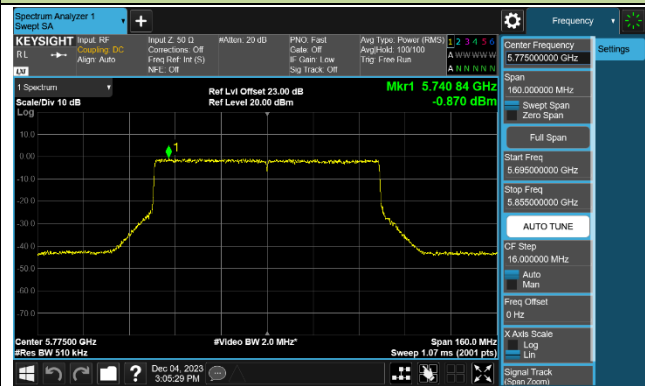

### 802.11be-EHT80 Power Spectral Density - Ant 0

Channel 42 (5210MHz)

Channel 58 (5290MHz)

Channel 106 (5530MHz)

Channel 122 (5610MHz)

Channel 138 (5690MHz)

Channel 155 (5775MHz)

### 802.11be-EHT160 Power Spectral Density - Ant 0

Channel 50 (5250MHz)

Channel 114 (5570MHz)

802.11be-EHT240 Power Spectral Density - Ant 0

Channel 130 (5650MHz)