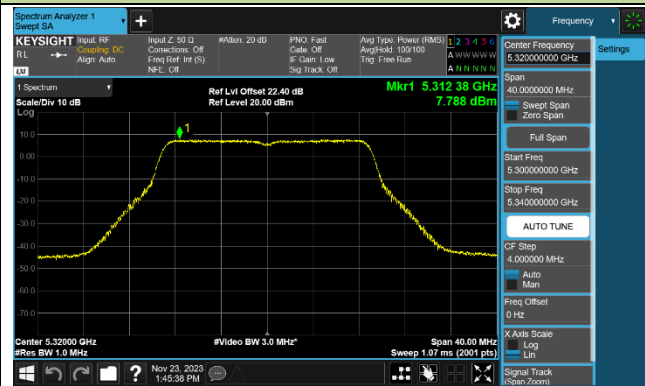

Channel 116 (5580MHz)

### 802.11ac-VHT20 Power Spectral Density - Ant 1

Channel 36 (5180MHz)

Channel 44 (5220MHz)

Channel 48 (5240MHz)

Channel 52 (5260MHz)

Channel 60 (5300MHz)

Channel 64 (5320MHz)

Channel 100 (5500MHz)