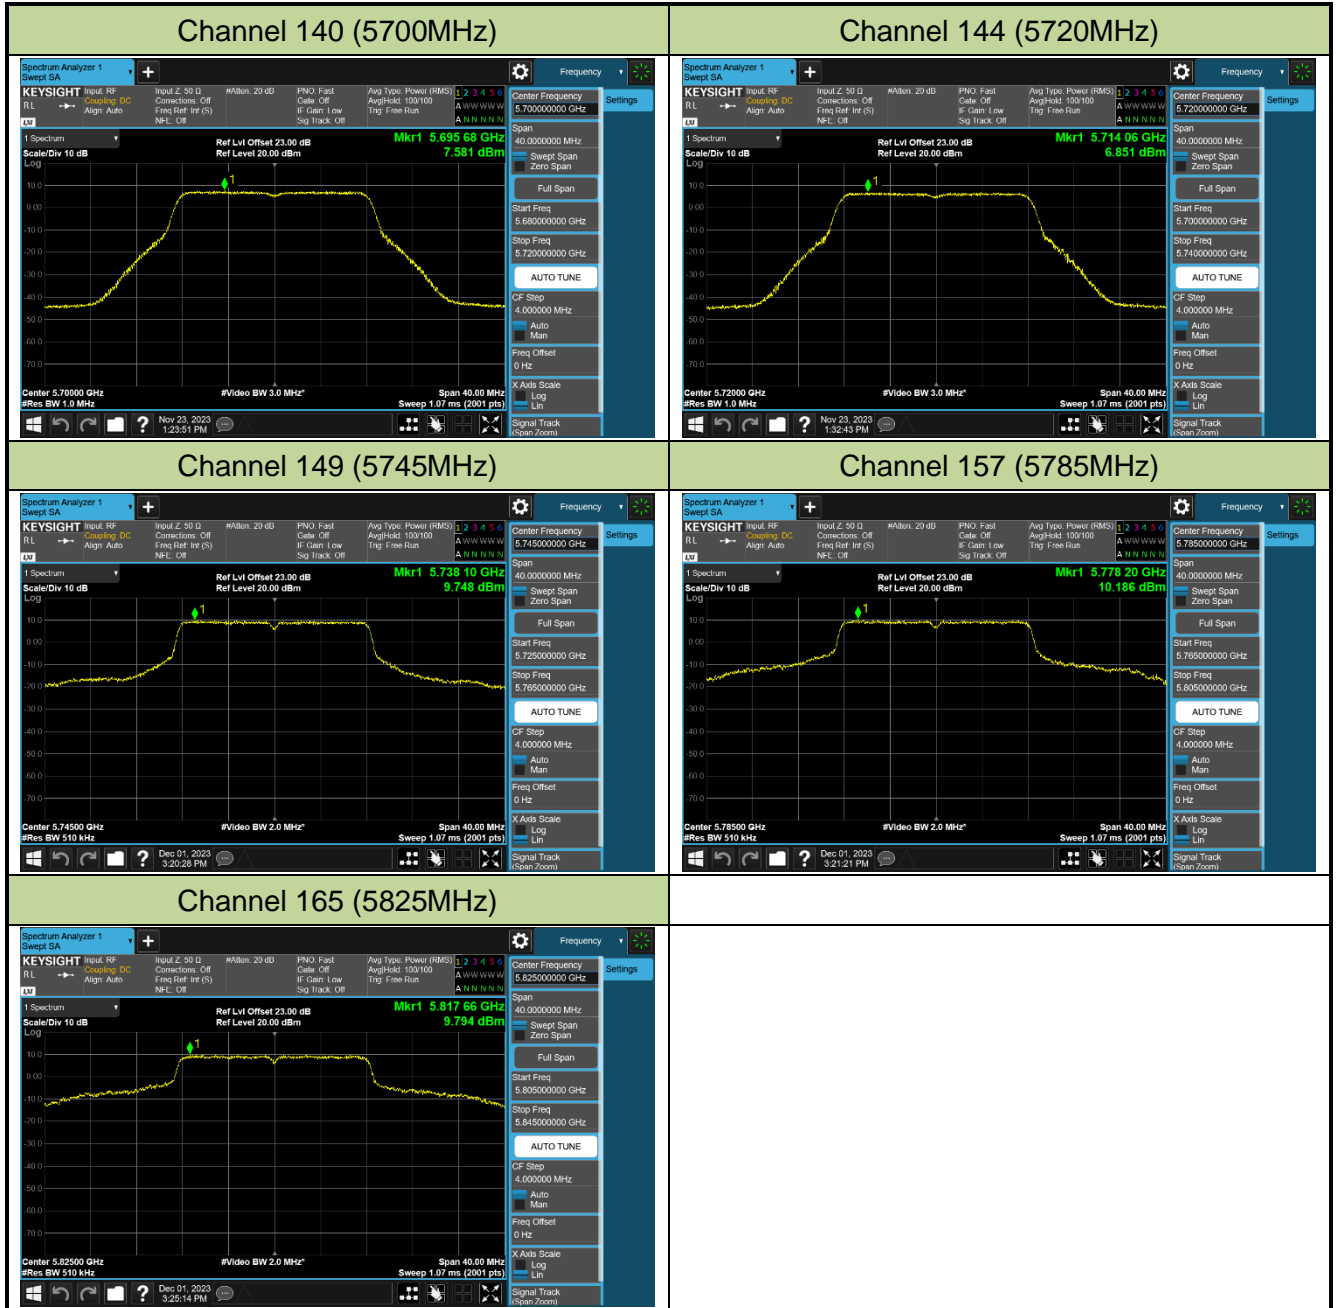

### 802.11be-EHT160 Power Spectral Density - Ant 0

Channel 50 (5250MHz)

Channel 114 (5570MHz)

802.11be-EHT240 Power Spectral Density - Ant 0

Channel 130 (5650MHz)

### 802.11a Power Spectral Density - Ant 1

Channel 36 (5180MHz)

Channel 44 (5220MHz)

Channel 48 (5240MHz)

Channel 52 (5260MHz)

Channel 60 (5300MHz)

Channel 64 (5320MHz)

Channel 100 (5500MHz)

Channel 116 (5580MHz)