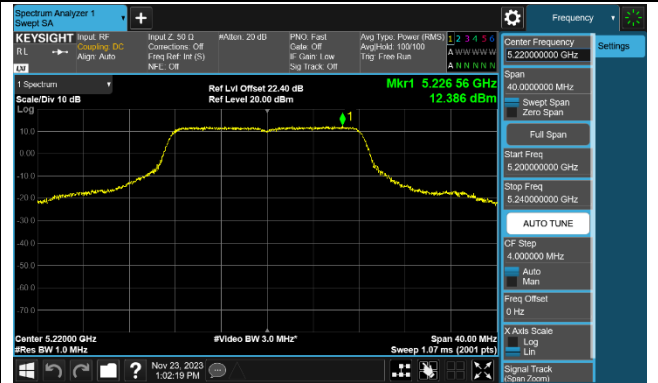

### 802.11be-EHT80 Power Spectral Density - Ant 0

Channel 42 (5210MHz)

Channel 58 (5290MHz)

Channel 106 (5530MHz)

Channel 122 (5610MHz)

Channel 138 (5690MHz)

Channel 155 (5775MHz)

### 802.11be-EHT160 Power Spectral Density - Ant 0

Channel 50 (5250MHz)

Channel 114 (5570MHz)

802.11be-EHT240 Power Spectral Density - Ant 0

Channel 130 (5650MHz)

### 802.11a Power Spectral Density - Ant 1

Channel 36 (5180MHz)

Channel 44 (5220MHz)

Channel 48 (5240MHz)

Channel 52 (5260MHz)

Channel 60 (5300MHz)

Channel 64 (5320MHz)

Channel 100 (5500MHz)