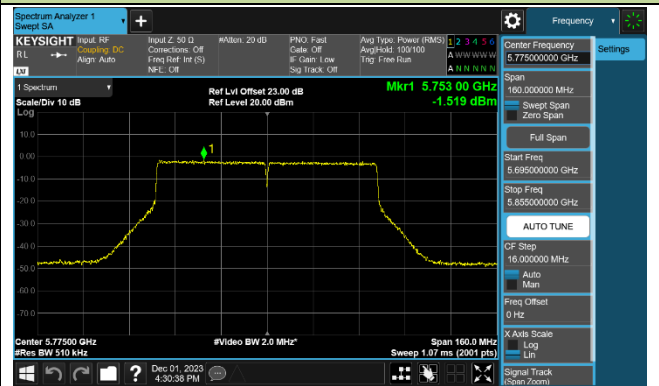

### Channel 142 (5710MHz)

### 802.11ac-VHT80 Power Spectral Density - Ant 1

Channel 42 (5210MHz)

Channel 58 (5290MHz)

Channel 106 (5530MHz)

Channel 122 (5610MHz)

Channel 138 (5690MHz)

Channel 155 (5775MHz)

### 802.11ac-VHT160 Power Spectral Density - Ant 1

Channel 50 (5250MHz)

Channel 114 (5570MHz)