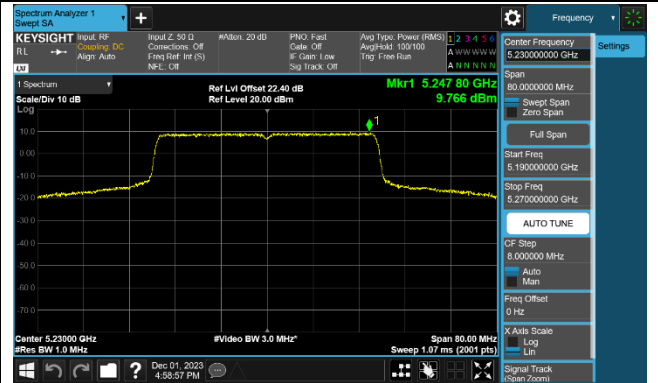

#### Channel 64 (5320MHz)

#### Channel 100 (5500MHz)

#### Channel 116 (5580MHz)

### 802.11ax-HE40 Power Spectral Density - Ant 1

Channel 38 (5190MHz)

Channel 46 (5230MHz)

Channel 54 (5270MHz)

Channel 62 (5310MHz)

Channel 102 (5510MHz)

Channel 110 (5550MHz)

Channel 134 (5670MHz)