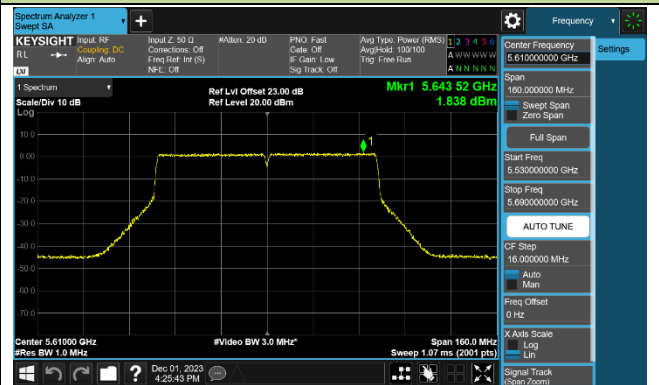

### Channel 142 (5710MHz)

### 802.11ac-VHT80 Power Spectral Density - Ant 1

Channel 42 (5210MHz)

Channel 58 (5290MHz)

Channel 106 (5530MHz)

Channel 122 (5610MHz)

Channel 138 (5690MHz)

Channel 155 (5775MHz)

### 802.11ac-VHT160 Power Spectral Density - Ant 1

Channel 50 (5250MHz)

Channel 114 (5570MHz)