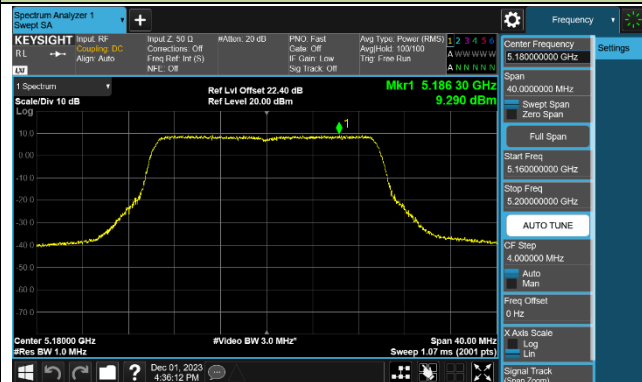

802.11ax-HE20 Power Spectral Density - Ant 1

Channel 36 (5180MHz)