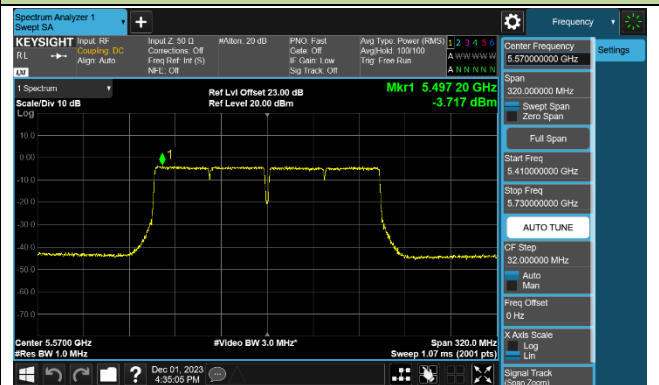

### Channel 142 (5710MHz)

### 802.11ac-VHT80 Power Spectral Density - Ant 1

Channel 42 (5210MHz)

Channel 58 (5290MHz)

Channel 106 (5530MHz)

Channel 122 (5610MHz)

Channel 138 (5690MHz)

Channel 155 (5775MHz)

### 802.11ac-VHT160 Power Spectral Density - Ant 1

Channel 50 (5250MHz)

Channel 114 (5570MHz)