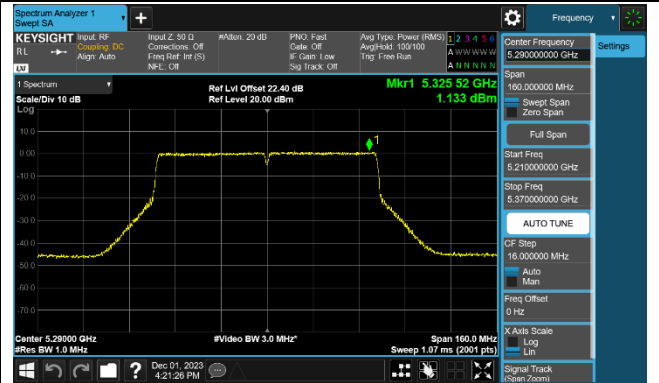

### Channel 134 (5670MHz)

### Channel 142 (5710MHz)

### 802.11ac-VHT80 Power Spectral Density - Ant 1

Channel 42 (5210MHz)

Channel 58 (5290MHz)

Channel 106 (5530MHz)

Channel 122 (5610MHz)

Channel 138 (5690MHz)

Channel 155 (5775MHz)