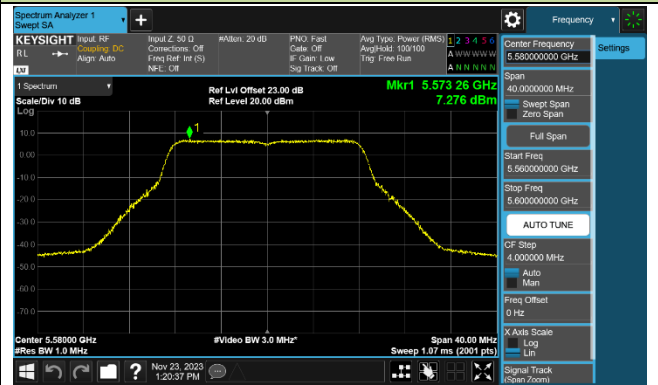

### 802.11be-EHT160 Power Spectral Density - Ant 0

Channel 50 (5250MHz)

Channel 114 (5570MHz)

802.11be-EHT240 Power Spectral Density - Ant 0

Channel 130 (5650MHz)

### 802.11a Power Spectral Density - Ant 1

Channel 36 (5180MHz)

Channel 44 (5220MHz)

Channel 48 (5240MHz)

Channel 52 (5260MHz)

Channel 60 (5300MHz)

Channel 64 (5320MHz)

Channel 100 (5500MHz)

Channel 116 (5580MHz)