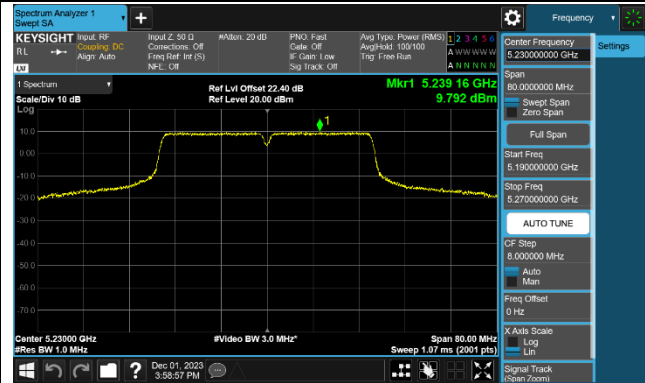

Channel 46 (5230MHz)