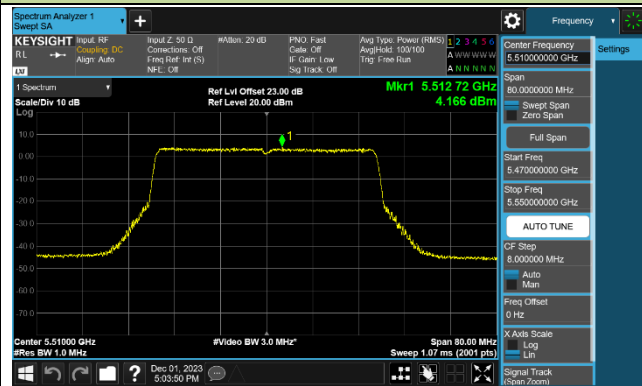

#### Channel 100 (5500MHz)

#### Channel 116 (5580MHz)

### 802.11ax-HE40 Power Spectral Density - Ant 1

Channel 38 (5190MHz)

Channel 46 (5230MHz)

Channel 54 (5270MHz)

Channel 62 (5310MHz)

Channel 102 (5510MHz)

Channel 110 (5550MHz)

Channel 134 (5670MHz)

Channel 142 (5710MHz)