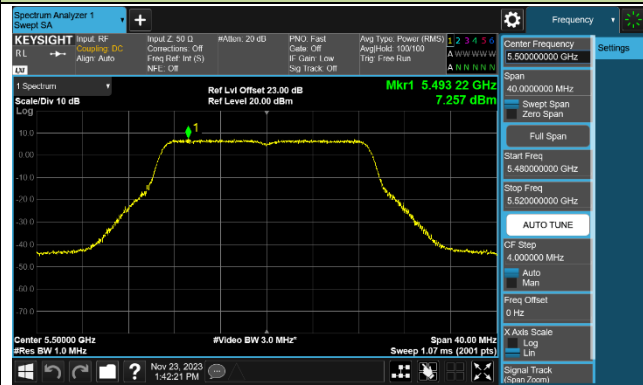

Channel 116 (5580MHz)

### 802.11ac-VHT20 Power Spectral Density - Ant 1

Channel 36 (5180MHz)

Channel 44 (5220MHz)

Channel 48 (5240MHz)

Channel 52 (5260MHz)

Channel 60 (5300MHz)

Channel 64 (5320MHz)

Channel 100 (5500MHz)