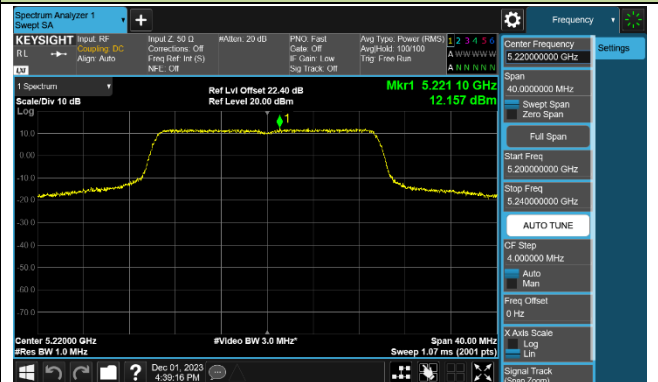

Channel 44 (5220MHz)