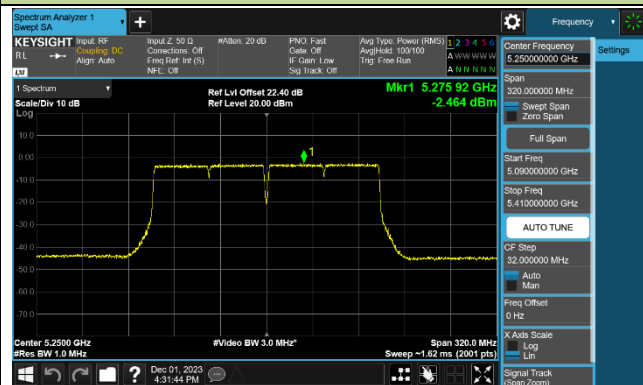

### Channel 142 (5710MHz)

### 802.11ac-VHT80 Power Spectral Density - Ant 1

Channel 42 (5210MHz)

Channel 58 (5290MHz)

Channel 106 (5530MHz)

Channel 122 (5610MHz)

Channel 138 (5690MHz)

Channel 155 (5775MHz)

### 802.11ac-VHT160 Power Spectral Density - Ant 1

Channel 50 (5250MHz)

Channel 114 (5570MHz)