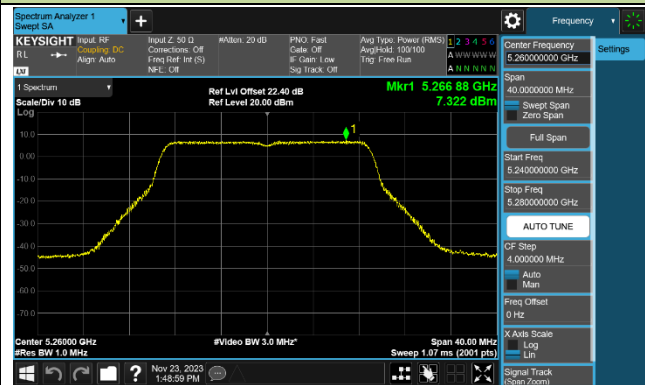

Channel 116 (5580MHz)

### 802.11ac-VHT20 Power Spectral Density - Ant 1

Channel 36 (5180MHz)

Channel 44 (5220MHz)

Channel 48 (5240MHz)

Channel 52 (5260MHz)

Channel 60 (5300MHz)

Channel 64 (5320MHz)

Channel 100 (5500MHz)