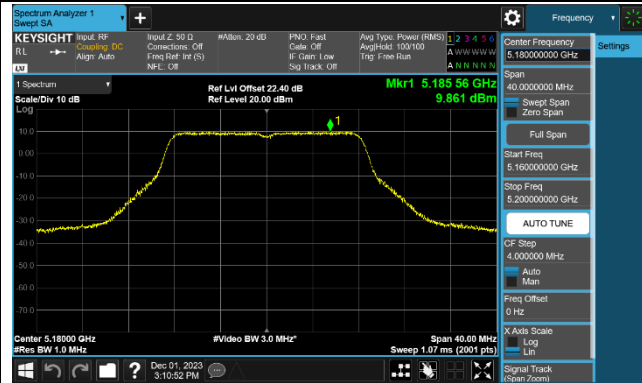

### 802.11be-EHT160 Power Spectral Density - Ant 0

Channel 50 (5250MHz)

Channel 114 (5570MHz)

802.11be-EHT240 Power Spectral Density - Ant 0

Channel 130 (5650MHz)

### 802.11a Power Spectral Density - Ant 1

Channel 36 (5180MHz)

Channel 44 (5220MHz)

Channel 48 (5240MHz)

Channel 52 (5260MHz)

Channel 60 (5300MHz)

Channel 64 (5320MHz)

Channel 100 (5500MHz)