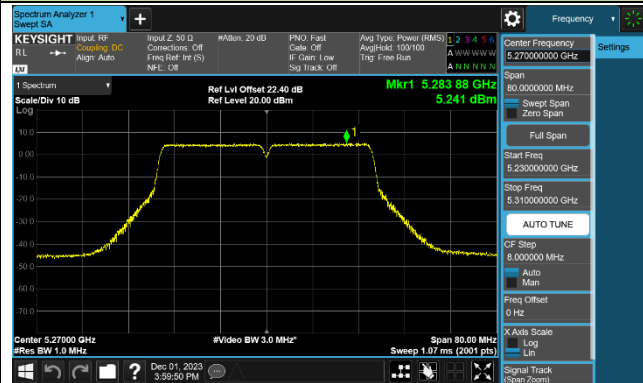

Channel 54 (5270MHz)