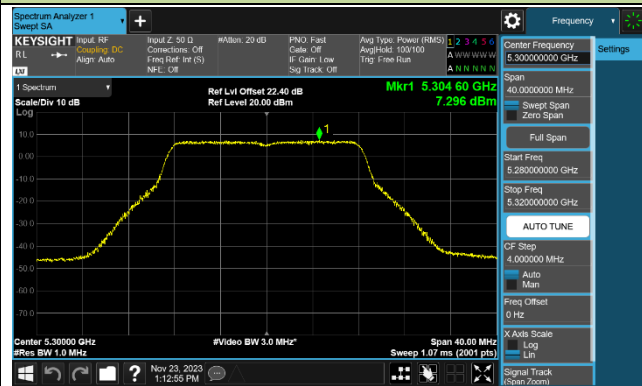

### 802.11be-EHT160 Power Spectral Density - Ant 0

Channel 50 (5250MHz)

Channel 114 (5570MHz)

802.11be-EHT240 Power Spectral Density - Ant 0

Channel 130 (5650MHz)

### 802.11a Power Spectral Density - Ant 1

Channel 36 (5180MHz)

Channel 44 (5220MHz)

Channel 48 (5240MHz)

Channel 52 (5260MHz)

Channel 60 (5300MHz)

Channel 64 (5320MHz)

Channel 100 (5500MHz)

Channel 116 (5580MHz)