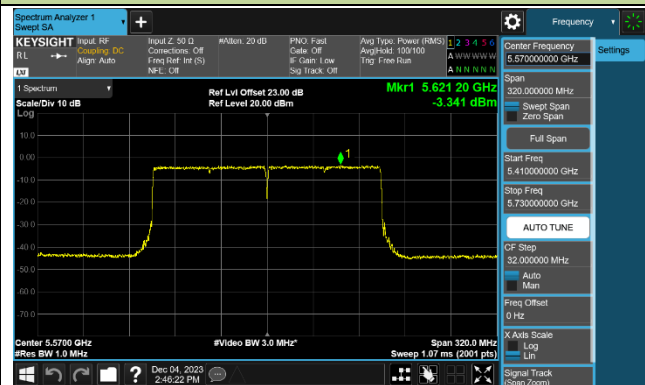

### 802.11be-EHT80 Power Spectral Density - Ant 0

Channel 42 (5210MHz)

Channel 58 (5290MHz)

Channel 106 (5530MHz)

Channel 122 (5610MHz)

Channel 138 (5690MHz)

Channel 155 (5775MHz)

### 802.11be-EHT160 Power Spectral Density - Ant 0

Channel 50 (5250MHz)

Channel 114 (5570MHz)

802.11be-EHT240 Power Spectral Density - Ant 0

Channel 130 (5650MHz)