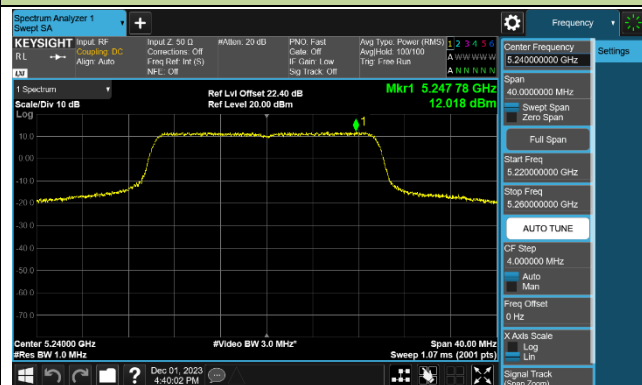

Channel 48 (5240MHz)