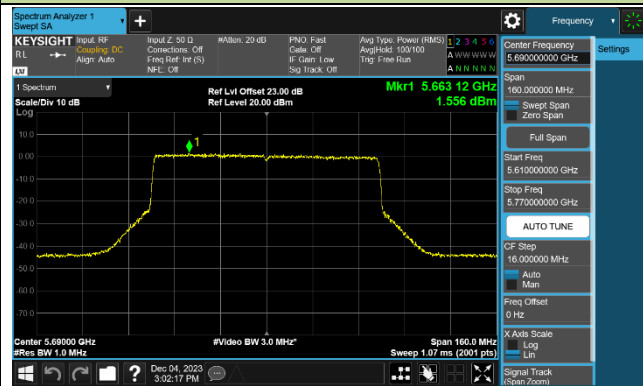

### 802.11be-EHT80 Power Spectral Density - Ant 0

Channel 42 (5210MHz)

Channel 58 (5290MHz)

Channel 106 (5530MHz)

Channel 122 (5610MHz)

Channel 138 (5690MHz)

Channel 155 (5775MHz)

### 802.11be-EHT160 Power Spectral Density - Ant 0

Channel 50 (5250MHz)

Channel 114 (5570MHz)

802.11be-EHT240 Power Spectral Density - Ant 0

Channel 130 (5650MHz)