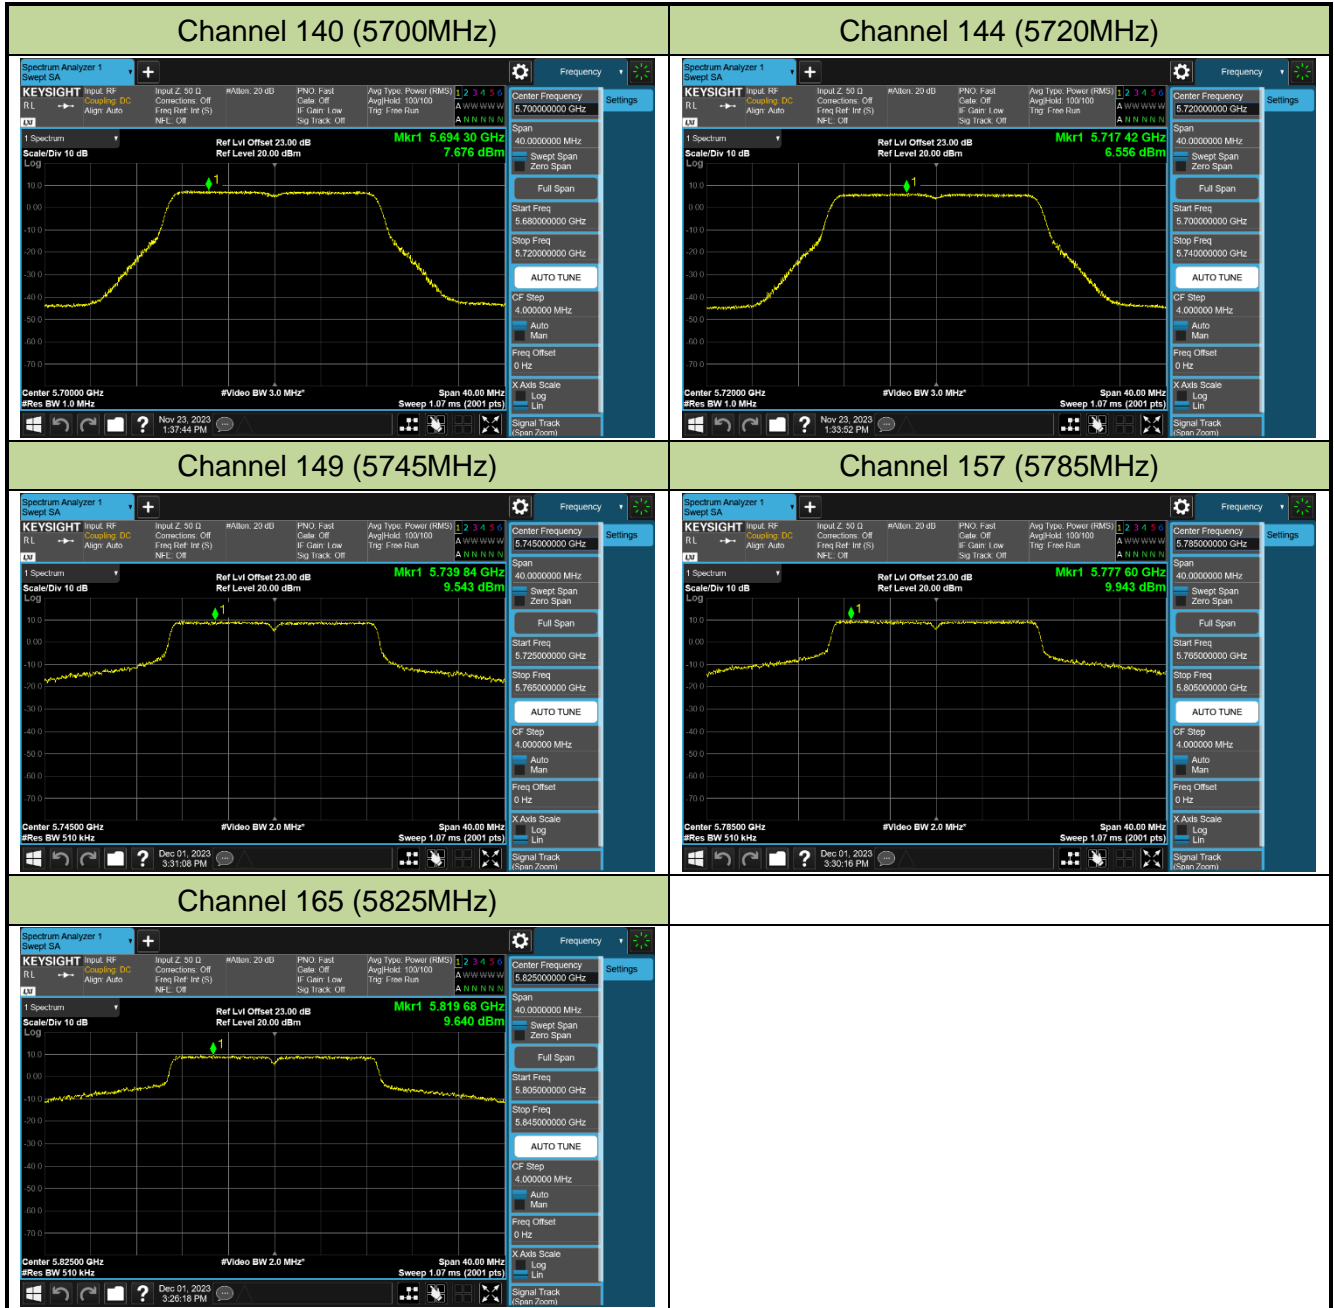

### 802.11ac-VHT20 Power Spectral Density - Ant 1

Channel 36 (5180MHz)

Channel 44 (5220MHz)

Channel 48 (5240MHz)

Channel 52 (5260MHz)

Channel 60 (5300MHz)

Channel 64 (5320MHz)

Channel 100 (5500MHz)

Channel 116 (5580MHz)