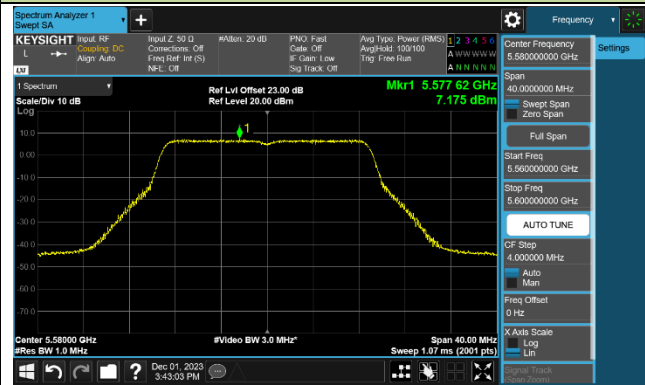

### 802.11ac-VHT20 Power Spectral Density - Ant 1

Channel 36 (5180MHz)

Channel 44 (5220MHz)

Channel 48 (5240MHz)

Channel 52 (5260MHz)

Channel 60 (5300MHz)

Channel 64 (5320MHz)

Channel 100 (5500MHz)

Channel 116 (5580MHz)