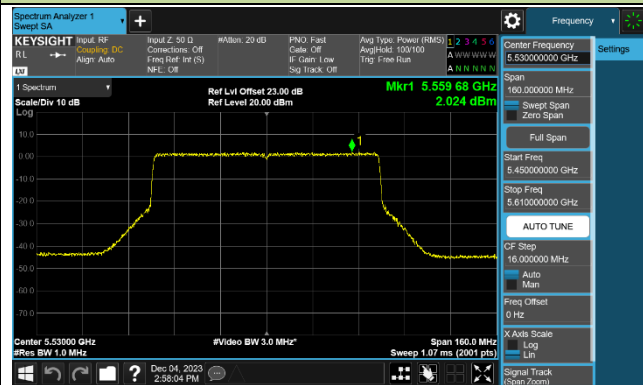

### 802.11be-EHT80 Power Spectral Density - Ant 0

Channel 42 (5210MHz)

Channel 58 (5290MHz)

Channel 106 (5530MHz)

Channel 122 (5610MHz)

Channel 138 (5690MHz)

Channel 155 (5775MHz)

### 802.11be-EHT160 Power Spectral Density - Ant 0

Channel 50 (5250MHz)

Channel 114 (5570MHz)

802.11be-EHT240 Power Spectral Density - Ant 0

Channel 130 (5650MHz)