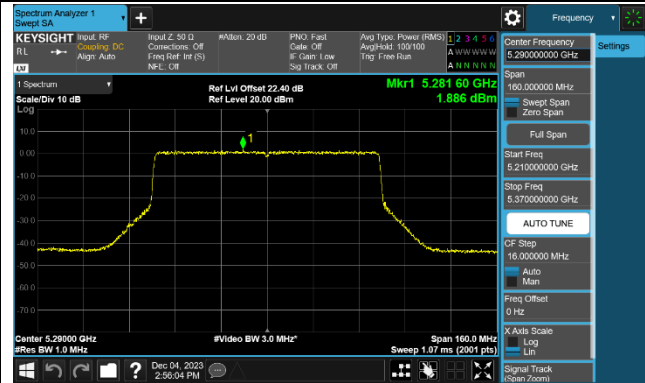

### 802.11be-EHT80 Power Spectral Density - Ant 0

Channel 42 (5210MHz)

Channel 58 (5290MHz)

Channel 106 (5530MHz)

Channel 122 (5610MHz)

Channel 138 (5690MHz)

Channel 155 (5775MHz)

### 802.11be-EHT160 Power Spectral Density - Ant 0

Channel 50 (5250MHz)

Channel 114 (5570MHz)

802.11be-EHT240 Power Spectral Density - Ant 0

Channel 130 (5650MHz)