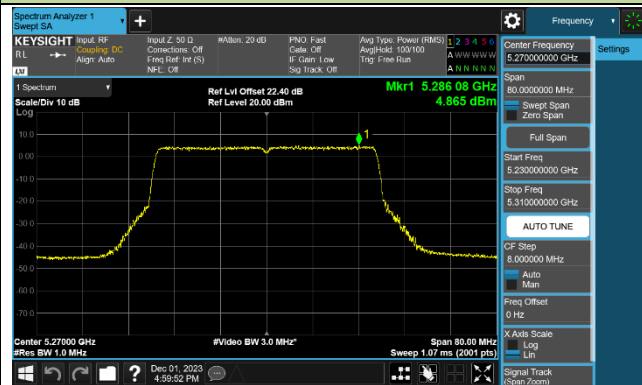

#### Channel 100 (5500MHz)

#### Channel 116 (5580MHz)

### 802.11ax-HE40 Power Spectral Density - Ant 1

Channel 38 (5190MHz)

Channel 46 (5230MHz)

Channel 54 (5270MHz)

Channel 62 (5310MHz)

Channel 102 (5510MHz)

Channel 110 (5550MHz)

Channel 134 (5670MHz)

Channel 142 (5710MHz)