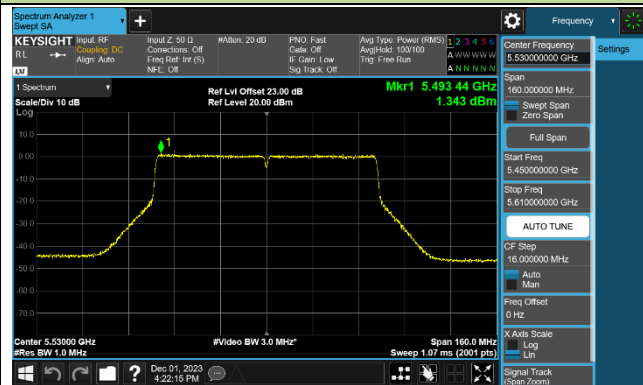

### Channel 142 (5710MHz)

### 802.11ac-VHT80 Power Spectral Density - Ant 1

Channel 42 (5210MHz)

Channel 58 (5290MHz)

Channel 106 (5530MHz)

Channel 122 (5610MHz)

Channel 138 (5690MHz)

Channel 155 (5775MHz)

### 802.11ac-VHT160 Power Spectral Density - Ant 1

Channel 50 (5250MHz)

Channel 114 (5570MHz)