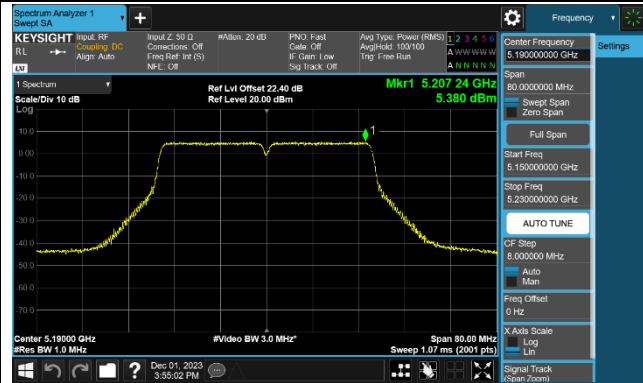

802.11ac-VHT40 Power Spectral Density - Ant 1

Channel 38 (5190MHz)