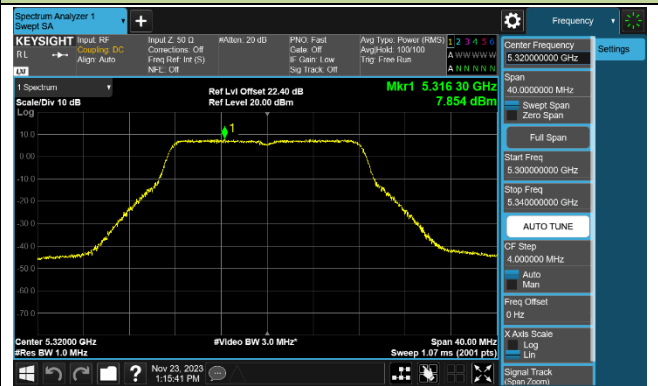

### 802.11be-EHT160 Power Spectral Density - Ant 0

Channel 50 (5250MHz)

Channel 114 (5570MHz)

802.11be-EHT240 Power Spectral Density - Ant 0

Channel 130 (5650MHz)

### 802.11a Power Spectral Density - Ant 1

Channel 36 (5180MHz)

Channel 44 (5220MHz)

Channel 48 (5240MHz)

Channel 52 (5260MHz)

Channel 60 (5300MHz)

Channel 64 (5320MHz)

Channel 100 (5500MHz)

Channel 116 (5580MHz)