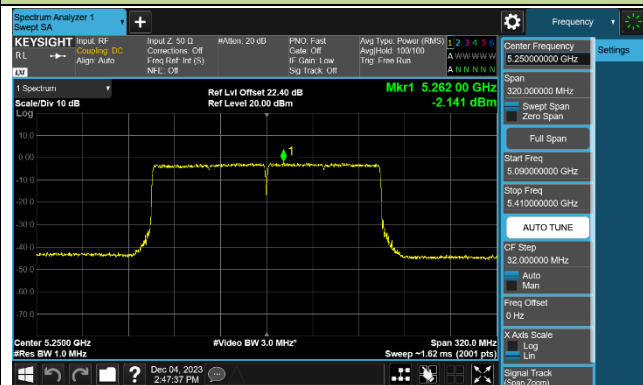

### 802.11be-EHT80 Power Spectral Density - Ant 0

Channel 42 (5210MHz)

Channel 58 (5290MHz)

Channel 106 (5530MHz)

Channel 122 (5610MHz)

Channel 138 (5690MHz)

Channel 155 (5775MHz)

### 802.11be-EHT160 Power Spectral Density - Ant 0

Channel 50 (5250MHz)

Channel 114 (5570MHz)

802.11be-EHT240 Power Spectral Density - Ant 0

Channel 130 (5650MHz)