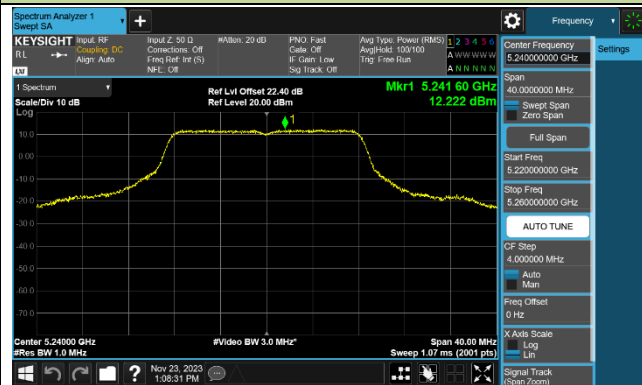

### 802.11be-EHT160 Power Spectral Density - Ant 0

Channel 50 (5250MHz)

Channel 114 (5570MHz)

802.11be-EHT240 Power Spectral Density - Ant 0

Channel 130 (5650MHz)

### 802.11a Power Spectral Density - Ant 1

Channel 36 (5180MHz)

Channel 44 (5220MHz)

Channel 48 (5240MHz)

Channel 52 (5260MHz)

Channel 60 (5300MHz)

Channel 64 (5320MHz)

Channel 100 (5500MHz)

Channel 116 (5580MHz)