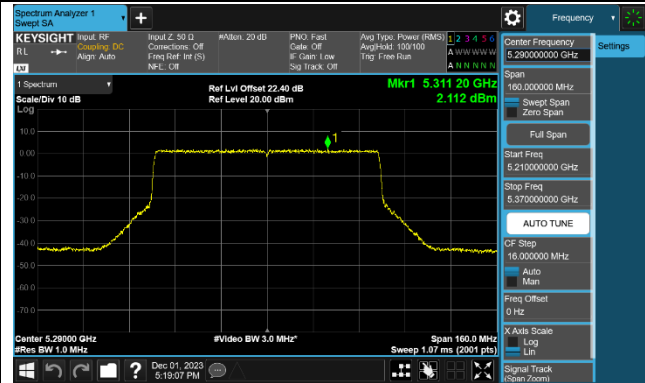

Channel 62 (5310MHz)

Channel 102 (5510MHz)

Channel 110 (5550MHz)

Channel 134 (5670MHz)

Channel 142 (5710MHz)

802.11ax-HE80 Power Spectral Density - Ant 0

Channel 42 (5210MHz)

Channel 58 (5290MHz)

Channel 106 (5530MHz)

Channel 122 (5610MHz)

Channel 138 (5690MHz)

Channel 155 (5775MHz)

802.11ax-HE160 Power Spectral Density - Ant 0

Channel 50 (5250MHz)

Channel 114 (5570MHz)

802.11be-EHT20 Power Spectral Density - Ant 0