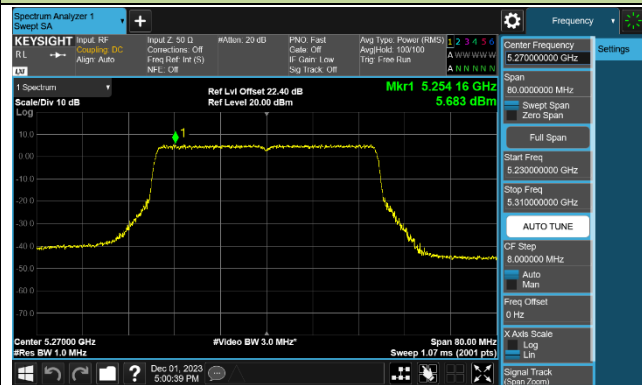

Channel 60 (5300MHz)

Channel 64 (5320MHz)

Channel 100 (5500MHz)

Channel 116 (5580MHz)

802.11ax-HE40 Power Spectral Density - Ant 0

Channel 38 (5190MHz)

Channel 46 (5230MHz)

Channel 54 (5270MHz)

Channel 62 (5310MHz)

Channel 102 (5510MHz)

Channel 110 (5550MHz)

Channel 134 (5670MHz)

Channel 142 (5710MHz)

802.11ax-HE80 Power Spectral Density - Ant 0

Channel 42 (5210MHz)

Channel 58 (5290MHz)