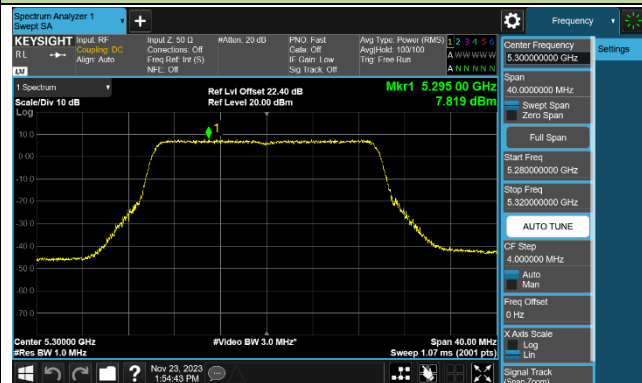

802.11ac-VHT160 Power Spectral Density - Ant 0

Channel 50 (5250MHz)

Channel 114 (5570MHz)

802.11ax-HE20 Power Spectral Density - Ant 0

Channel 36 (5180MHz)

Channel 44 (5220MHz)

Channel 48 (5240MHz)

Channel 52 (5260MHz)

Channel 60 (5300MHz)

Channel 64 (5320MHz)

Channel 100 (5500MHz)

Channel 116 (5580MHz)

802.11ax-HE40 Power Spectral Density - Ant 0

Channel 38 (5190MHz)

Channel 46 (5230MHz)

Channel 54 (5270MHz)