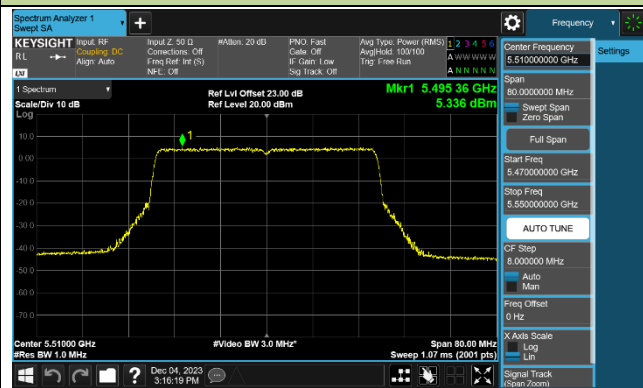

802.11be-EHT40 Power Spectral Density - Ant 0

Channel 38 (5190MHz)

Channel 46 (5230MHz)

Channel 54 (5270MHz)

Channel 62 (5310MHz)

Channel 102 (5510MHz)

Channel 110 (5550MHz)

Channel 134 (5670MHz)

Channel 142 (5710MHz)