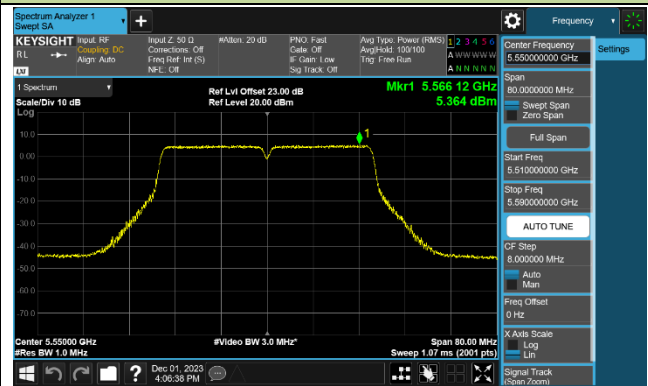

802.11ac-VHT40 Power Spectral Density - Ant 0

Channel 38 (5190MHz)

Channel 46 (5230MHz)

Channel 54 (5270MHz)

Channel 62 (5310MHz)

Channel 102 (5510MHz)

Channel 110 (5550MHz)

Channel 134 (5670MHz)

Channel 142 (5710MHz)

802.11ac-VHT80 Power Spectral Density - Ant 0

Channel 42 (5210MHz)

Channel 58 (5290MHz)

Channel 106 (5530MHz)

Channel 122 (5610MHz)

Channel 138 (5690MHz)

Channel 155 (5775MHz)