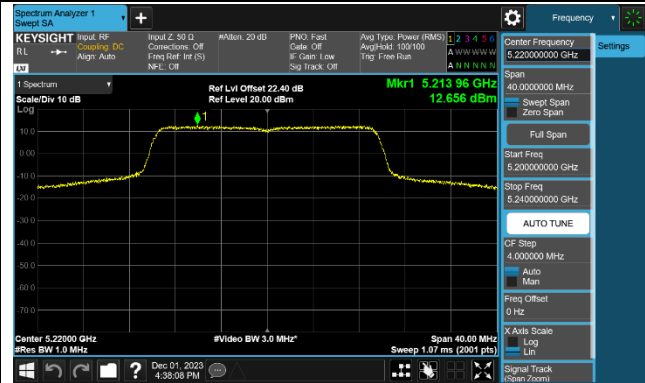

802.11ac-VHT160 Power Spectral Density - Ant 0

Channel 50 (5250MHz)

Channel 114 (5570MHz)

802.11ax-HE20 Power Spectral Density - Ant 0

Channel 36 (5180MHz)

Channel 44 (5220MHz)

Channel 48 (5240MHz)

Channel 52 (5260MHz)

Channel 60 (5300MHz)

Channel 64 (5320MHz)

Channel 100 (5500MHz)

Channel 116 (5580MHz)

802.11ax-HE40 Power Spectral Density - Ant 0

Channel 38 (5190MHz)

Channel 46 (5230MHz)

Channel 54 (5270MHz)