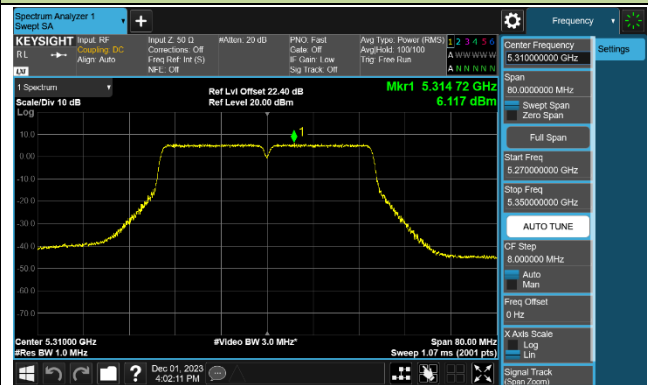

802.11ac-VHT40 Power Spectral Density - Ant 0

Channel 38 (5190MHz)

Channel 46 (5230MHz)

Channel 54 (5270MHz)

Channel 62 (5310MHz)

Channel 102 (5510MHz)

Channel 110 (5550MHz)

Channel 134 (5670MHz)

Channel 142 (5710MHz)

802.11ac-VHT80 Power Spectral Density - Ant 0

Channel 42 (5210MHz)

Channel 58 (5290MHz)

Channel 106 (5530MHz)

Channel 122 (5610MHz)

Channel 138 (5690MHz)

Channel 155 (5775MHz)