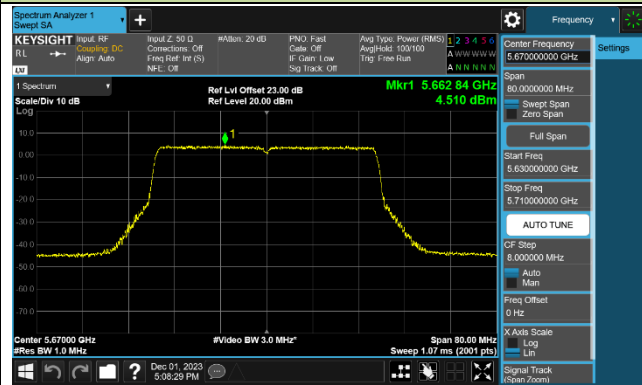

Channel 62 (5310MHz)

Channel 102 (5510MHz)

Channel 110 (5550MHz)

Channel 134 (5670MHz)

Channel 142 (5710MHz)

802.11ax-HE80 Power Spectral Density - Ant 0

Channel 42 (5210MHz)

Channel 58 (5290MHz)

Channel 106 (5530MHz)

Channel 122 (5610MHz)

Channel 138 (5690MHz)

Channel 155 (5775MHz)

802.11ax-HE160 Power Spectral Density - Ant 0

Channel 50 (5250MHz)

Channel 114 (5570MHz)

802.11be-EHT20 Power Spectral Density - Ant 0