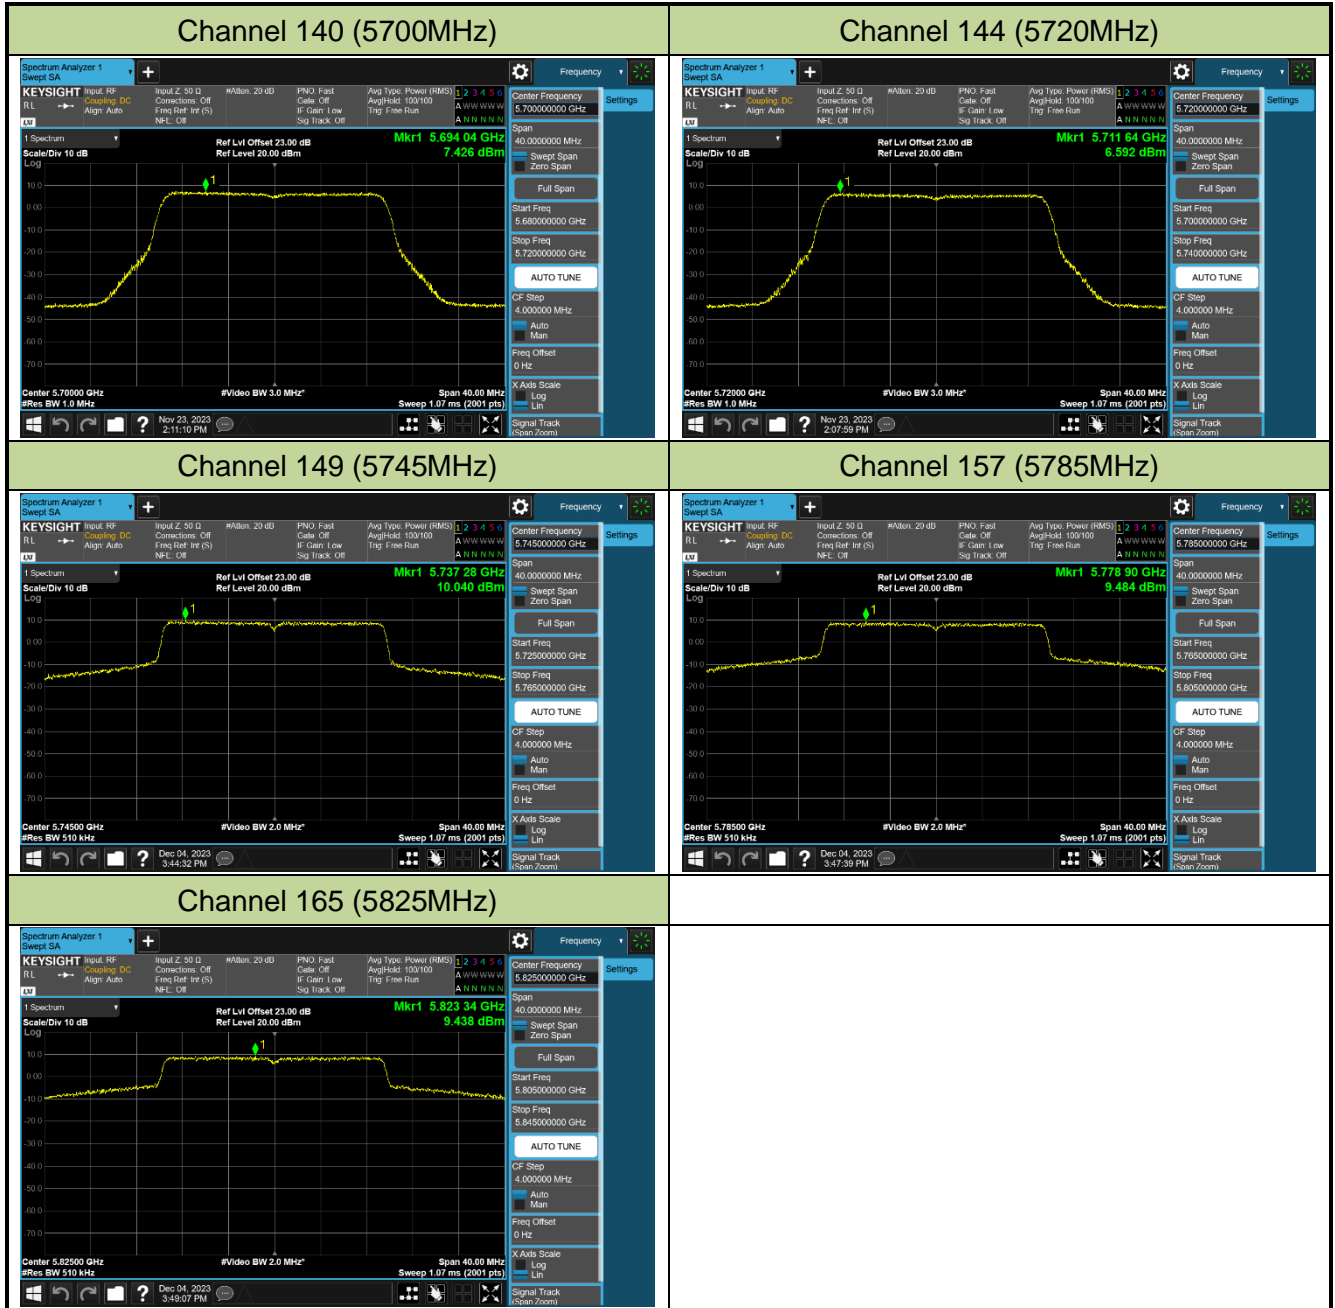

Channel 106 (5530MHz)

Channel 122 (5610MHz)

Channel 138 (5690MHz)

Channel 155 (5775MHz)

802.11ax-HE160 Power Spectral Density - Ant 0

Channel 50 (5250MHz)

Channel 114 (5570MHz)

802.11be-EHT20 Power Spectral Density - Ant 0

Channel 36 (5180MHz)

Channel 44 (5220MHz)

Channel 48 (5240MHz)

Channel 52 (5260MHz)

Channel 60 (5300MHz)

Channel 64 (5320MHz)

Channel 100 (5500MHz)

Channel 116 (5580MHz)

802.11be-EHT40 Power Spectral Density - Ant 0

Channel 38 (5190MHz)

Channel 46 (5230MHz)

Channel 54 (5270MHz)

Channel 62 (5310MHz)

Channel 102 (5510MHz)

Channel 110 (5550MHz)

Channel 134 (5670MHz)

Channel 142 (5710MHz)