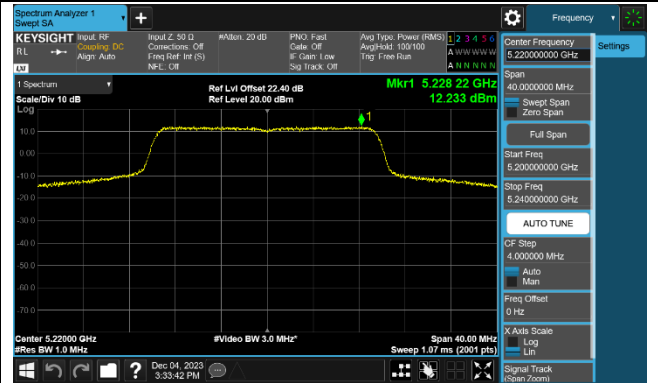

Channel 44 (5220MHz)