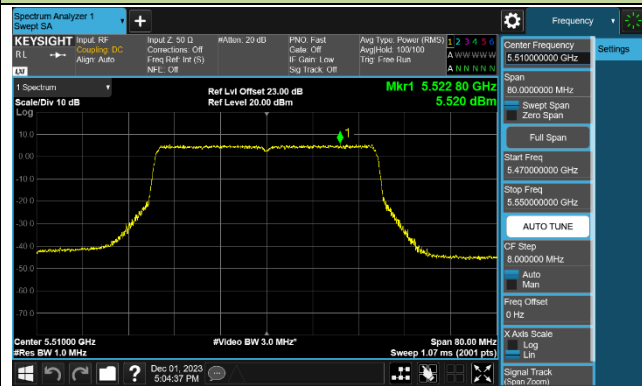

Channel 60 (5300MHz)

Channel 64 (5320MHz)

Channel 100 (5500MHz)

Channel 116 (5580MHz)

802.11ax-HE40 Power Spectral Density - Ant 0

Channel 38 (5190MHz)

Channel 46 (5230MHz)

Channel 54 (5270MHz)

Channel 62 (5310MHz)

Channel 102 (5510MHz)

Channel 110 (5550MHz)

Channel 134 (5670MHz)

Channel 142 (5710MHz)

802.11ax-HE80 Power Spectral Density - Ant 0

Channel 42 (5210MHz)

Channel 58 (5290MHz)