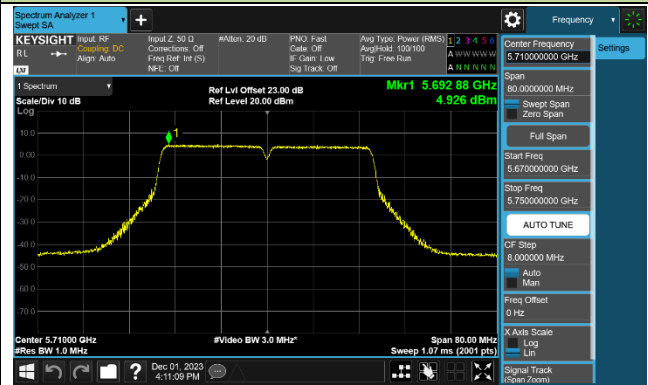

802.11ac-VHT40 Power Spectral Density - Ant 0

Channel 38 (5190MHz)

Channel 46 (5230MHz)

Channel 54 (5270MHz)

Channel 62 (5310MHz)

Channel 102 (5510MHz)

Channel 110 (5550MHz)

Channel 134 (5670MHz)

Channel 142 (5710MHz)

802.11ac-VHT80 Power Spectral Density - Ant 0

Channel 42 (5210MHz)

Channel 58 (5290MHz)

Channel 106 (5530MHz)

Channel 122 (5610MHz)

Channel 138 (5690MHz)

Channel 155 (5775MHz)