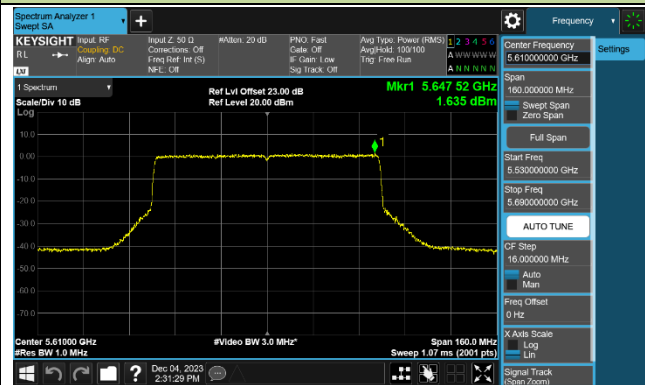

Channel 62 (5310MHz)

Channel 102 (5510MHz)

Channel 110 (5550MHz)

Channel 134 (5670MHz)

Channel 142 (5710MHz)

802.11ax-HE80 Power Spectral Density - Ant 0

Channel 42 (5210MHz)

Channel 58 (5290MHz)

Channel 106 (5530MHz)

Channel 122 (5610MHz)

Channel 138 (5690MHz)

Channel 155 (5775MHz)

802.11ax-HE160 Power Spectral Density - Ant 0

Channel 50 (5250MHz)

Channel 114 (5570MHz)

802.11be-EHT20 Power Spectral Density - Ant 0