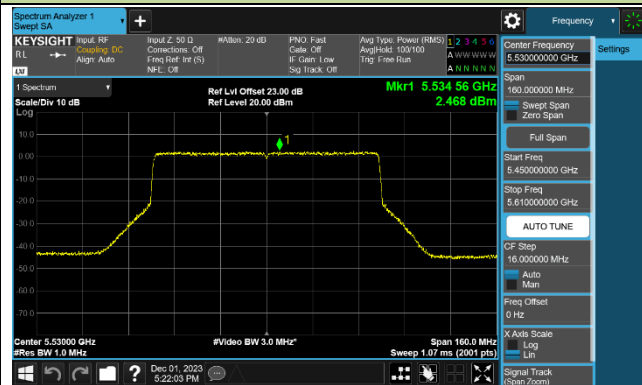

Channel 62 (5310MHz)

Channel 102 (5510MHz)

Channel 110 (5550MHz)

Channel 134 (5670MHz)

Channel 142 (5710MHz)

802.11ax-HE80 Power Spectral Density - Ant 0

Channel 42 (5210MHz)

Channel 58 (5290MHz)

Channel 106 (5530MHz)

Channel 122 (5610MHz)

Channel 138 (5690MHz)

Channel 155 (5775MHz)

802.11ax-HE160 Power Spectral Density - Ant 0

Channel 50 (5250MHz)

Channel 114 (5570MHz)

802.11be-EHT20 Power Spectral Density - Ant 0