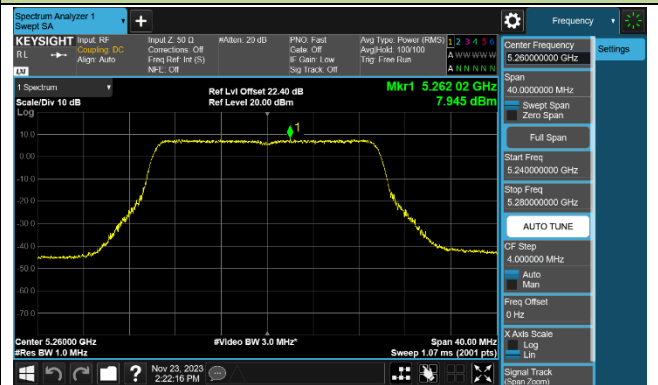

Channel 106 (5530MHz)

Channel 122 (5610MHz)

Channel 138 (5690MHz)

Channel 155 (5775MHz)

802.11ax-HE160 Power Spectral Density - Ant 0

Channel 50 (5250MHz)

Channel 114 (5570MHz)

802.11be-EHT20 Power Spectral Density - Ant 0

Channel 36 (5180MHz)

Channel 44 (5220MHz)

Channel 48 (5240MHz)

Channel 52 (5260MHz)

Channel 60 (5300MHz)

Channel 64 (5320MHz)

Channel 100 (5500MHz)

Channel 116 (5580MHz)

Channel 142 (5710MHz)