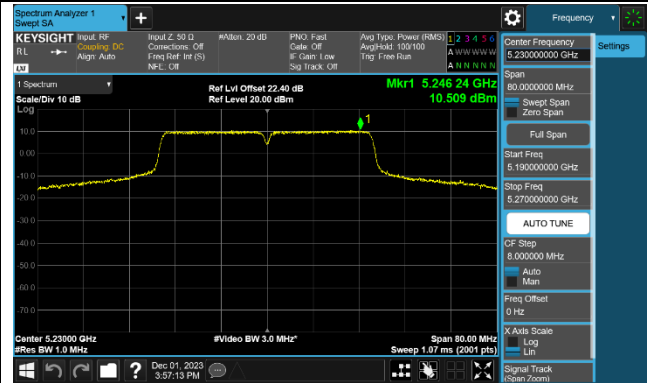

802.11ac-VHT40 Power Spectral Density - Ant 0

Channel 38 (5190MHz)

Channel 46 (5230MHz)

Channel 54 (5270MHz)

Channel 62 (5310MHz)

Channel 102 (5510MHz)

Channel 110 (5550MHz)

Channel 134 (5670MHz)

Channel 142 (5710MHz)

802.11ac-VHT80 Power Spectral Density - Ant 0

Channel 42 (5210MHz)

Channel 58 (5290MHz)

Channel 106 (5530MHz)

Channel 122 (5610MHz)

Channel 138 (5690MHz)

Channel 155 (5775MHz)