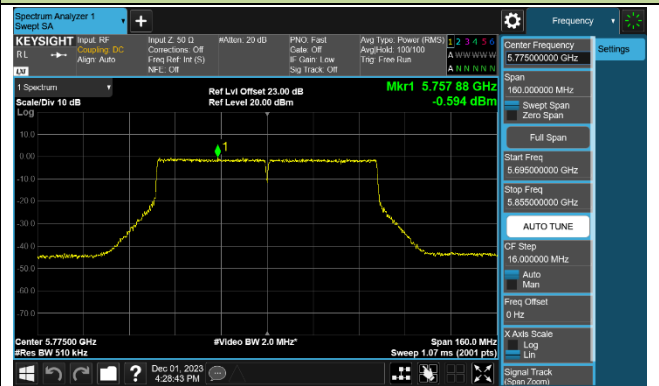

Channel 142 (5710MHz)

802.11ac-VHT80 Power Spectral Density - Ant 0

Channel 42 (5210MHz)

Channel 58 (5290MHz)

Channel 106 (5530MHz)

Channel 122 (5610MHz)

Channel 138 (5690MHz)

Channel 155 (5775MHz)

802.11ac-VHT160 Power Spectral Density - Ant 0

Channel 50 (5250MHz)

Channel 114 (5570MHz)

802.11ax-HE20 Power Spectral Density - Ant 0

Channel 36 (5180MHz)

Channel 44 (5220MHz)

Channel 48 (5240MHz)

Channel 52 (5260MHz)