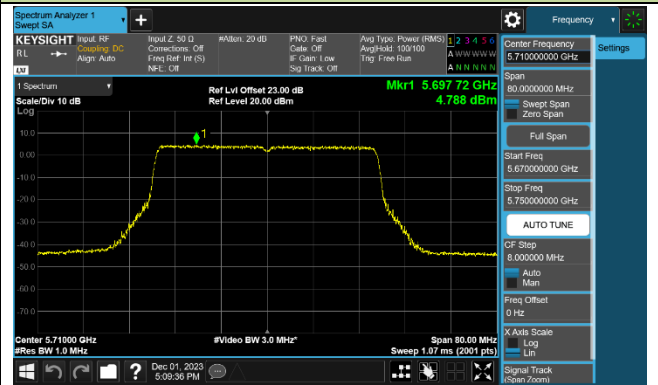

Channel 62 (5310MHz)

Channel 102 (5510MHz)

Channel 110 (5550MHz)

Channel 134 (5670MHz)

Channel 142 (5710MHz)

802.11ax-HE80 Power Spectral Density - Ant 0

Channel 42 (5210MHz)

Channel 58 (5290MHz)

Channel 106 (5530MHz)

Channel 122 (5610MHz)

Channel 138 (5690MHz)

Channel 155 (5775MHz)

802.11ax-HE160 Power Spectral Density - Ant 0

Channel 50 (5250MHz)

Channel 114 (5570MHz)

802.11be-EHT20 Power Spectral Density - Ant 0