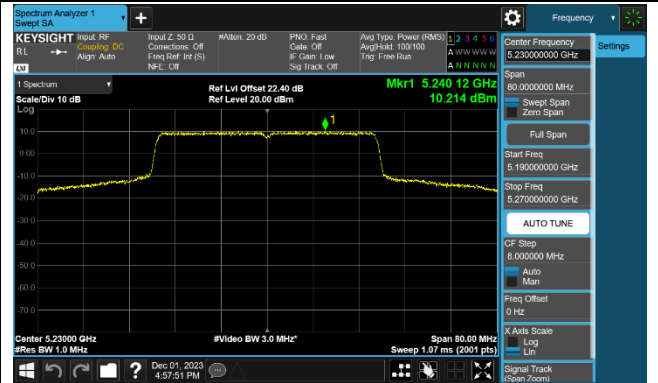

802.11ac-VHT160 Power Spectral Density - Ant 0

Channel 50 (5250MHz)

Channel 114 (5570MHz)

802.11ax-HE20 Power Spectral Density - Ant 0

Channel 36 (5180MHz)

Channel 44 (5220MHz)

Channel 48 (5240MHz)

Channel 52 (5260MHz)

Channel 60 (5300MHz)

Channel 64 (5320MHz)

Channel 100 (5500MHz)

Channel 116 (5580MHz)

802.11ax-HE40 Power Spectral Density - Ant 0

Channel 38 (5190MHz)

Channel 46 (5230MHz)

Channel 54 (5270MHz)

Channel 62 (5310MHz)

Channel 102 (5510MHz)

Channel 110 (5550MHz)

Channel 134 (5670MHz)

Channel 142 (5710MHz)

802.11ax-HE80 Power Spectral Density - Ant 0

Channel 42 (5210MHz)

Channel 58 (5290MHz)