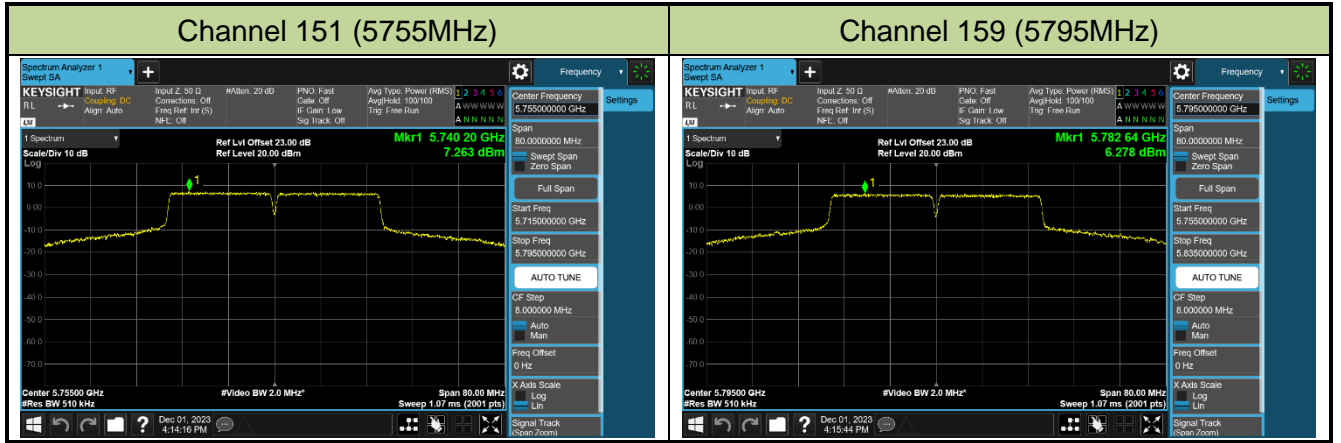

802.11ac-VHT40 Power Spectral Density - Ant 0

Channel 38 (5190MHz)

Channel 46 (5230MHz)

Channel 54 (5270MHz)

Channel 62 (5310MHz)

Channel 102 (5510MHz)

Channel 110 (5550MHz)

Channel 134 (5670MHz)

Channel 142 (5710MHz)

802.11ac-VHT80 Power Spectral Density - Ant 0

Channel 42 (5210MHz)

Channel 58 (5290MHz)

Channel 106 (5530MHz)

Channel 122 (5610MHz)

Channel 138 (5690MHz)

Channel 155 (5775MHz)

802.11ac-VHT160 Power Spectral Density - Ant 0

Channel 50 (5250MHz)

Channel 114 (5570MHz)

802.11ax-HE20 Power Spectral Density - Ant 0

Channel 36 (5180MHz)

Channel 44 (5220MHz)

Channel 48 (5240MHz)

Channel 52 (5260MHz)