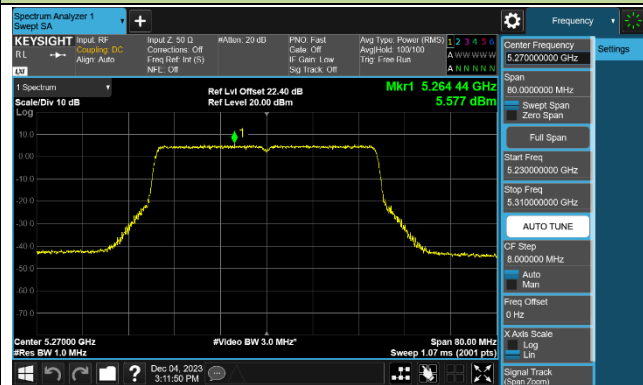

802.11be-EHT40 Power Spectral Density - Ant 0

Channel 38 (5190MHz)

Channel 46 (5230MHz)

Channel 54 (5270MHz)

Channel 62 (5310MHz)

Channel 102 (5510MHz)

Channel 110 (5550MHz)

Channel 134 (5670MHz)

Channel 142 (5710MHz)