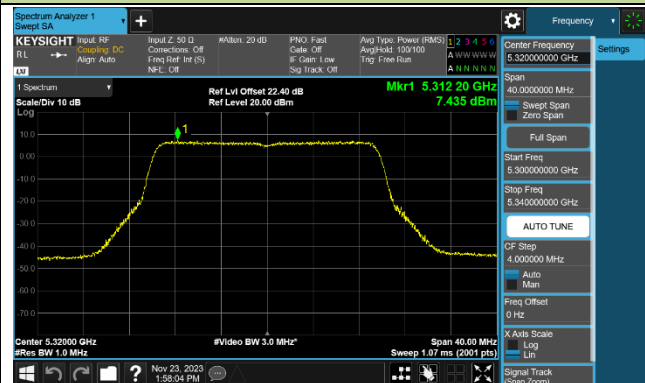

Channel 64 (5320MHz)