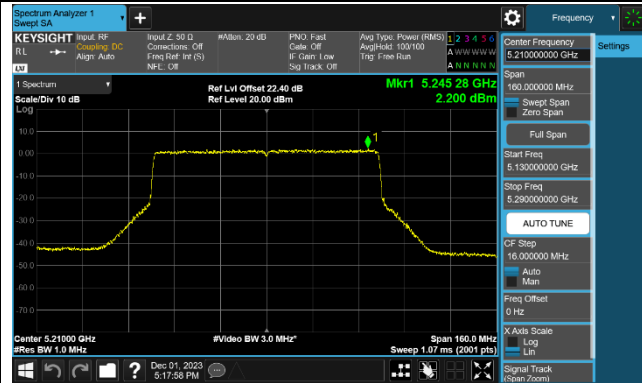

Channel 62 (5310MHz)

Channel 102 (5510MHz)

Channel 110 (5550MHz)

Channel 134 (5670MHz)

Channel 142 (5710MHz)

802.11ax-HE80 Power Spectral Density - Ant 0

Channel 42 (5210MHz)

Channel 58 (5290MHz)

Channel 106 (5530MHz)

Channel 122 (5610MHz)

Channel 138 (5690MHz)

Channel 155 (5775MHz)

802.11ax-HE160 Power Spectral Density - Ant 0

Channel 50 (5250MHz)

Channel 114 (5570MHz)

802.11be-EHT20 Power Spectral Density - Ant 0