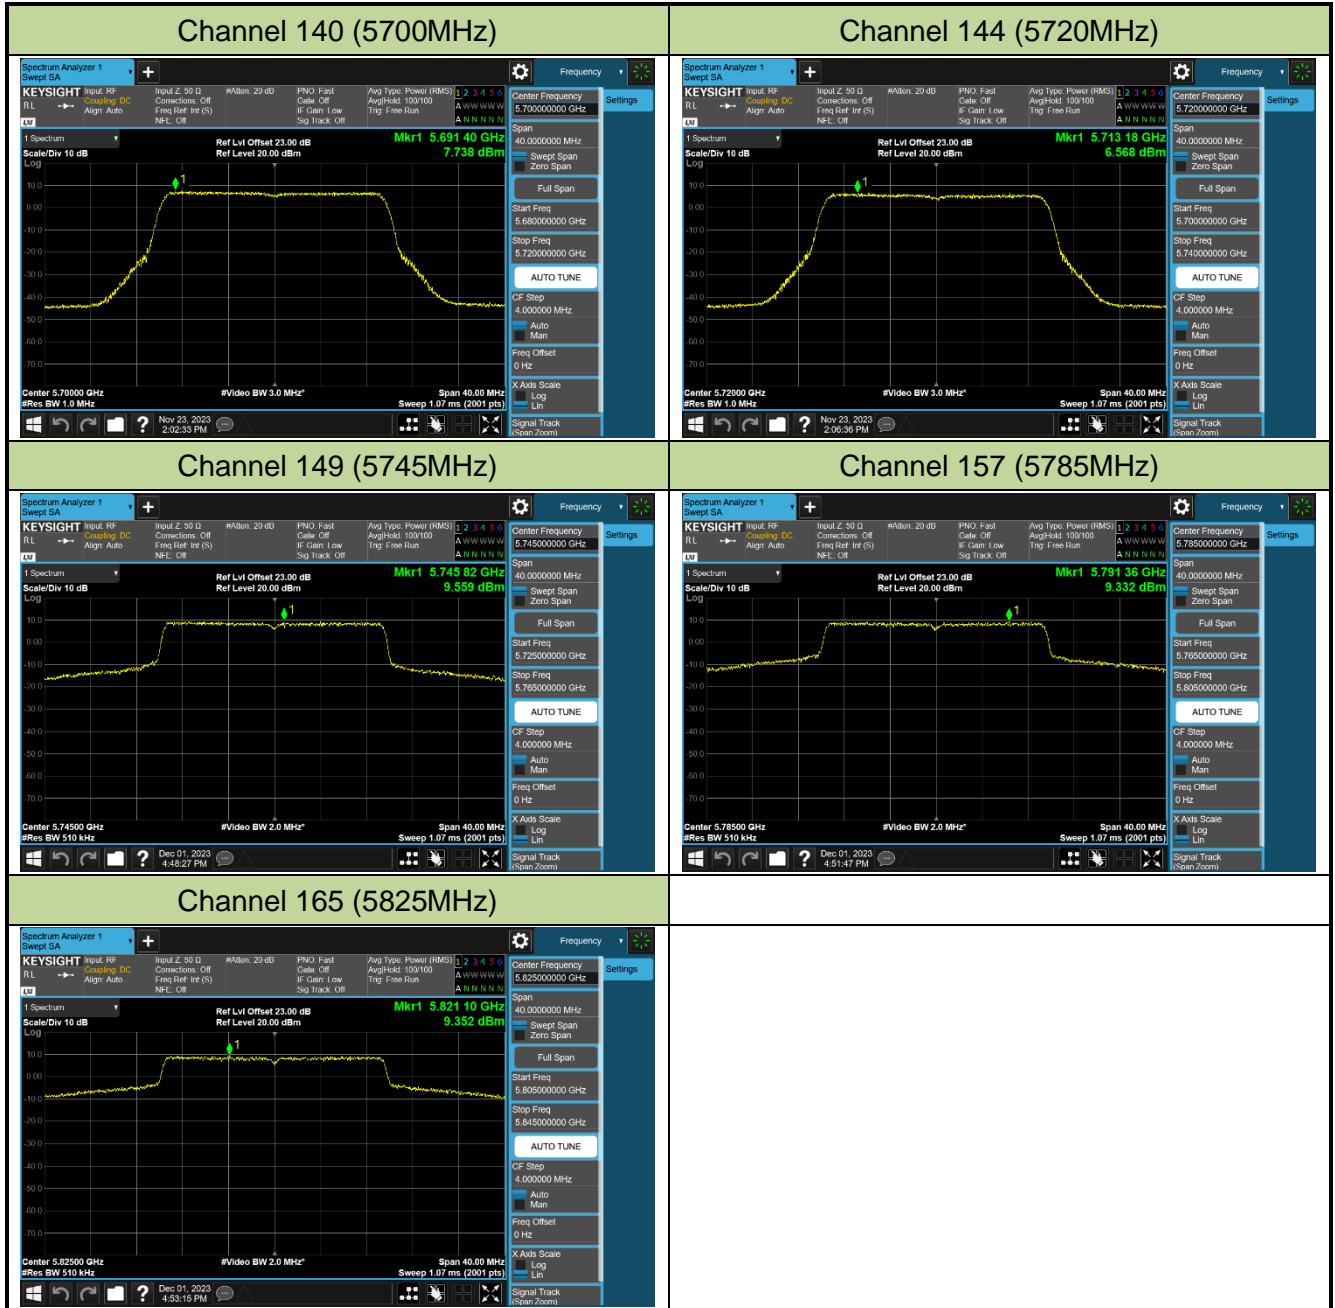

802.11ac-VHT160 Power Spectral Density - Ant 0

Channel 50 (5250MHz)

Channel 114 (5570MHz)

802.11ax-HE20 Power Spectral Density - Ant 0

Channel 36 (5180MHz)

Channel 44 (5220MHz)

Channel 48 (5240MHz)

Channel 52 (5260MHz)

Channel 60 (5300MHz)

Channel 64 (5320MHz)

Channel 100 (5500MHz)

Channel 116 (5580MHz)

802.11ax-HE40 Power Spectral Density - Ant 0

Channel 38 (5190MHz)

Channel 46 (5230MHz)

Channel 54 (5270MHz)

Channel 62 (5310MHz)

Channel 102 (5510MHz)

Channel 110 (5550MHz)

Channel 134 (5670MHz)

Channel 142 (5710MHz)

802.11ax-HE80 Power Spectral Density - Ant 0

Channel 42 (5210MHz)

Channel 58 (5290MHz)