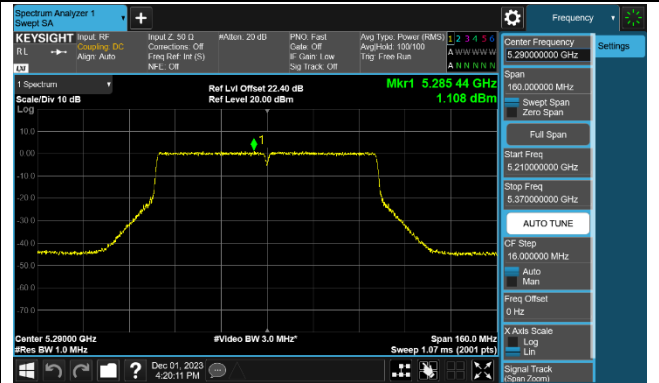

Channel 142 (5710MHz)

802.11ac-VHT80 Power Spectral Density - Ant 0

Channel 42 (5210MHz)

Channel 58 (5290MHz)

Channel 106 (5530MHz)

Channel 122 (5610MHz)

Channel 138 (5690MHz)

Channel 155 (5775MHz)

802.11ac-VHT160 Power Spectral Density - Ant 0

Channel 50 (5250MHz)

Channel 114 (5570MHz)

802.11ax-HE20 Power Spectral Density - Ant 0

Channel 36 (5180MHz)

Channel 44 (5220MHz)

Channel 48 (5240MHz)

Channel 52 (5260MHz)