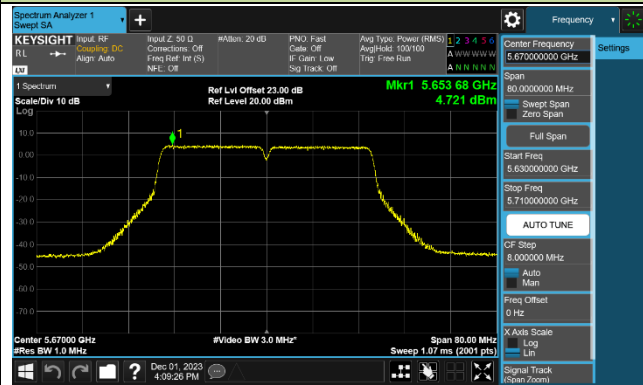

802.11ac-VHT40 Power Spectral Density - Ant 0

Channel 38 (5190MHz)

Channel 46 (5230MHz)

Channel 54 (5270MHz)

Channel 62 (5310MHz)

Channel 102 (5510MHz)

Channel 110 (5550MHz)

Channel 134 (5670MHz)

Channel 142 (5710MHz)

802.11ac-VHT80 Power Spectral Density - Ant 0

Channel 42 (5210MHz)

Channel 58 (5290MHz)

Channel 106 (5530MHz)

Channel 122 (5610MHz)

Channel 138 (5690MHz)

Channel 155 (5775MHz)