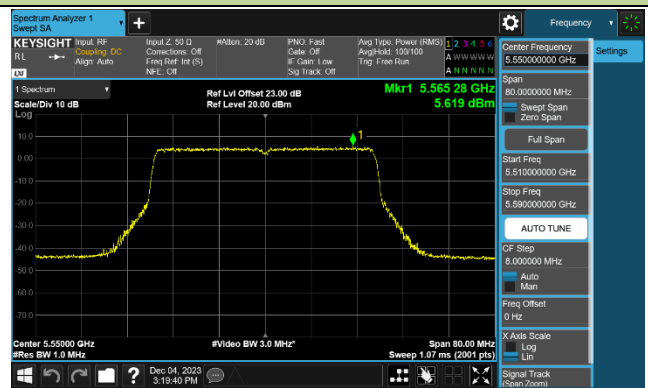

802.11be-EHT40 Power Spectral Density - Ant 0

Channel 38 (5190MHz)

Channel 46 (5230MHz)

Channel 54 (5270MHz)

Channel 62 (5310MHz)

Channel 102 (5510MHz)

Channel 110 (5550MHz)

Channel 134 (5670MHz)

Channel 142 (5710MHz)