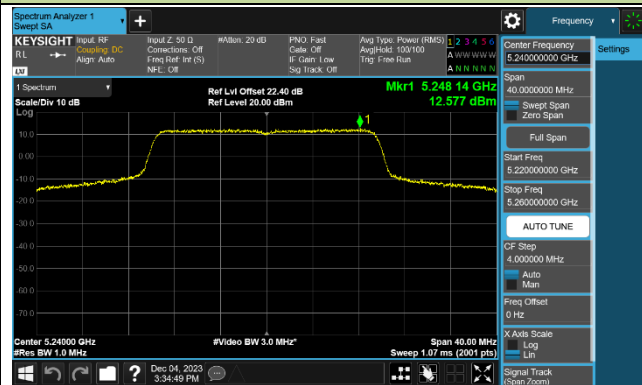

Channel 48 (5240MHz)