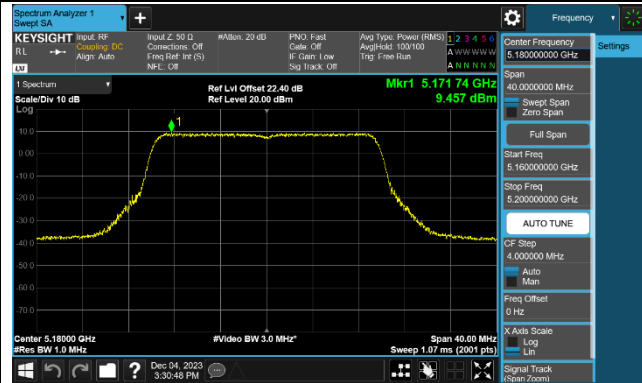

802.11be-EHT20 Power Spectral Density - Ant 0

Channel 36 (5180MHz)