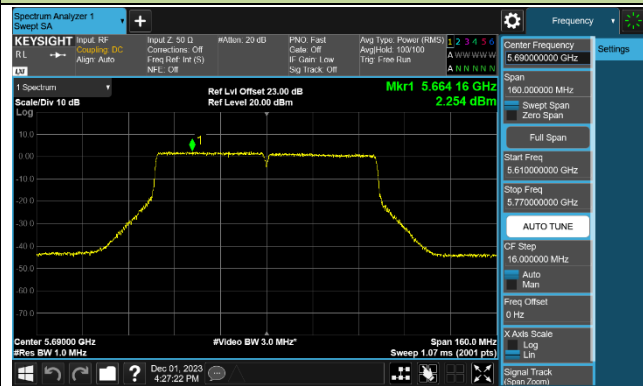

Channel 142 (5710MHz)

802.11ac-VHT80 Power Spectral Density - Ant 0

Channel 42 (5210MHz)

Channel 58 (5290MHz)

Channel 106 (5530MHz)

Channel 122 (5610MHz)

Channel 138 (5690MHz)

Channel 155 (5775MHz)

802.11ac-VHT160 Power Spectral Density - Ant 0

Channel 50 (5250MHz)

Channel 114 (5570MHz)

802.11ax-HE20 Power Spectral Density - Ant 0

Channel 36 (5180MHz)

Channel 44 (5220MHz)

Channel 48 (5240MHz)

Channel 52 (5260MHz)