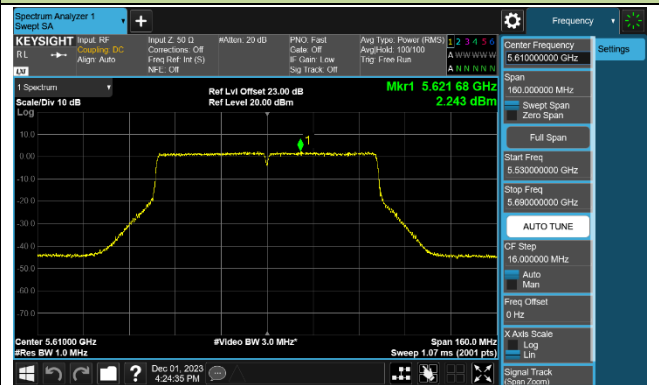

Channel 142 (5710MHz)

802.11ac-VHT80 Power Spectral Density - Ant 0

Channel 42 (5210MHz)

Channel 58 (5290MHz)

Channel 106 (5530MHz)

Channel 122 (5610MHz)

Channel 138 (5690MHz)

Channel 155 (5775MHz)

802.11ac-VHT160 Power Spectral Density - Ant 0

Channel 50 (5250MHz)

Channel 114 (5570MHz)

802.11ax-HE20 Power Spectral Density - Ant 0

Channel 36 (5180MHz)

Channel 44 (5220MHz)

Channel 48 (5240MHz)

Channel 52 (5260MHz)