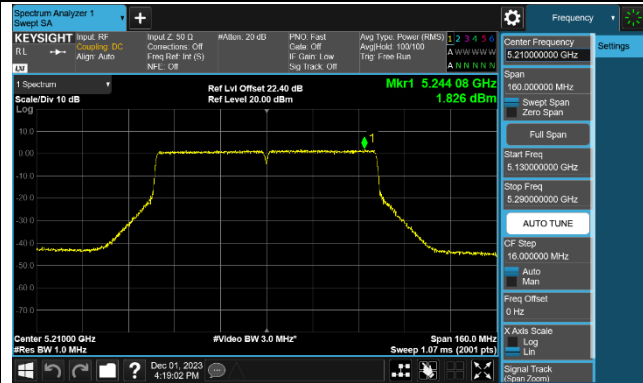

802.11ac-VHT40 Power Spectral Density - Ant 0

Channel 38 (5190MHz)

Channel 46 (5230MHz)

Channel 54 (5270MHz)

Channel 62 (5310MHz)

Channel 102 (5510MHz)

Channel 110 (5550MHz)

Channel 134 (5670MHz)

Channel 142 (5710MHz)

802.11ac-VHT80 Power Spectral Density - Ant 0

Channel 42 (5210MHz)

Channel 58 (5290MHz)

Channel 106 (5530MHz)

Channel 122 (5610MHz)

Channel 138 (5690MHz)

Channel 155 (5775MHz)