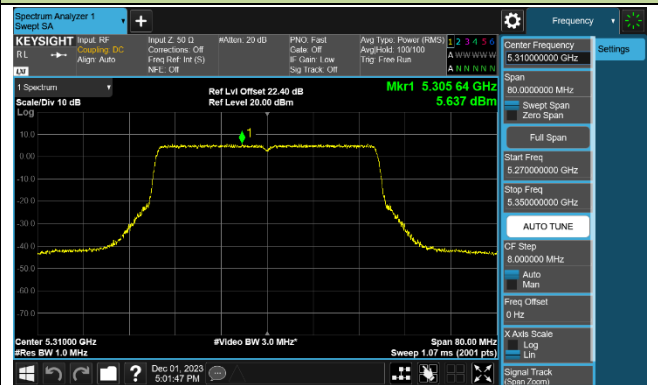

802.11ac-VHT160 Power Spectral Density - Ant 0

Channel 50 (5250MHz)

Channel 114 (5570MHz)

802.11ax-HE20 Power Spectral Density - Ant 0

Channel 36 (5180MHz)

Channel 44 (5220MHz)

Channel 48 (5240MHz)

Channel 52 (5260MHz)

Channel 60 (5300MHz)

Channel 64 (5320MHz)

Channel 100 (5500MHz)

Channel 116 (5580MHz)

802.11ax-HE40 Power Spectral Density - Ant 0

Channel 38 (5190MHz)

Channel 46 (5230MHz)

Channel 54 (5270MHz)

Channel 62 (5310MHz)

Channel 102 (5510MHz)

Channel 110 (5550MHz)

Channel 134 (5670MHz)

Channel 142 (5710MHz)

802.11ax-HE80 Power Spectral Density - Ant 0

Channel 42 (5210MHz)

Channel 58 (5290MHz)