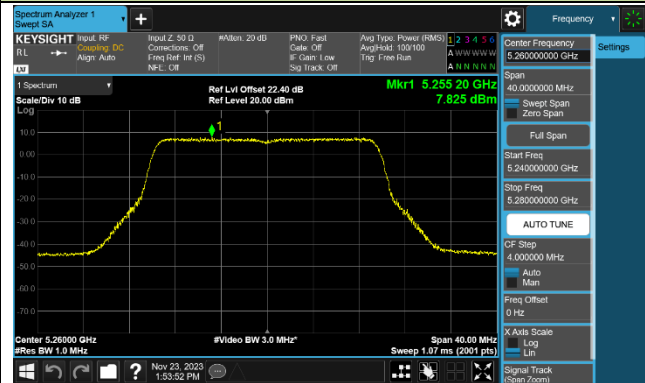

802.11ac-VHT160 Power Spectral Density - Ant 0

Channel 50 (5250MHz)

Channel 114 (5570MHz)

802.11ax-HE20 Power Spectral Density - Ant 0

Channel 36 (5180MHz)

Channel 44 (5220MHz)

Channel 48 (5240MHz)

Channel 52 (5260MHz)

Channel 60 (5300MHz)

Channel 64 (5320MHz)

Channel 100 (5500MHz)

Channel 116 (5580MHz)

802.11ax-HE40 Power Spectral Density - Ant 0

Channel 38 (5190MHz)

Channel 46 (5230MHz)

Channel 54 (5270MHz)