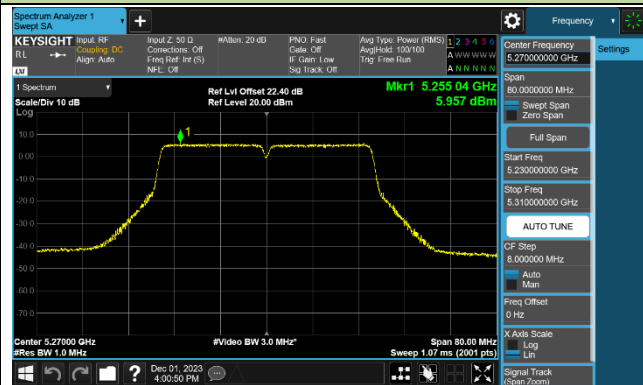

802.11ac-VHT40 Power Spectral Density - Ant 0

Channel 38 (5190MHz)

Channel 46 (5230MHz)

Channel 54 (5270MHz)

Channel 62 (5310MHz)

Channel 102 (5510MHz)

Channel 110 (5550MHz)

Channel 134 (5670MHz)

Channel 142 (5710MHz)

802.11ac-VHT80 Power Spectral Density - Ant 0

Channel 42 (5210MHz)

Channel 58 (5290MHz)

Channel 106 (5530MHz)

Channel 122 (5610MHz)

Channel 138 (5690MHz)

Channel 155 (5775MHz)

802.11ac-VHT160 Power Spectral Density - Ant 0

Channel 50 (5250MHz)

Channel 114 (5570MHz)

802.11ax-HE20 Power Spectral Density - Ant 0

Channel 36 (5180MHz)

Channel 44 (5220MHz)

Channel 48 (5240MHz)

Channel 52 (5260MHz)