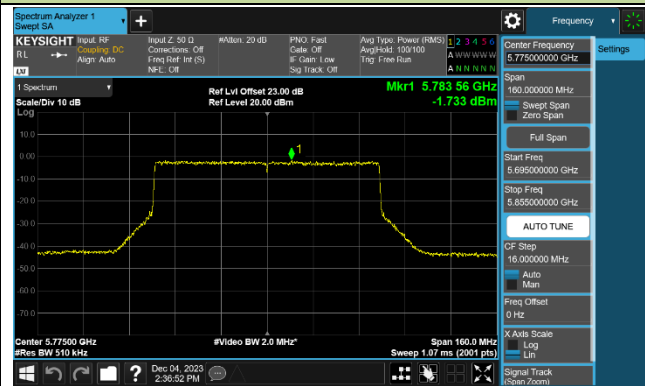

Channel 62 (5310MHz)

Channel 102 (5510MHz)

Channel 110 (5550MHz)

Channel 134 (5670MHz)

Channel 142 (5710MHz)

802.11ax-HE80 Power Spectral Density - Ant 0

Channel 42 (5210MHz)

Channel 58 (5290MHz)

Channel 106 (5530MHz)

Channel 122 (5610MHz)

Channel 138 (5690MHz)

Channel 155 (5775MHz)

802.11ax-HE160 Power Spectral Density - Ant 0

Channel 50 (5250MHz)

Channel 114 (5570MHz)

802.11be-EHT20 Power Spectral Density - Ant 0