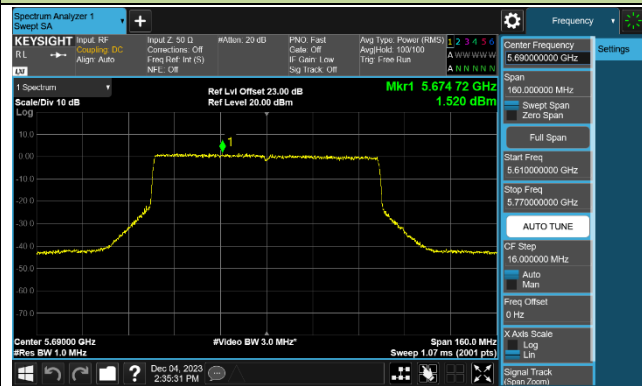

Channel 62 (5310MHz)

Channel 102 (5510MHz)

Channel 110 (5550MHz)

Channel 134 (5670MHz)

Channel 142 (5710MHz)

802.11ax-HE80 Power Spectral Density - Ant 0

Channel 42 (5210MHz)

Channel 58 (5290MHz)

Channel 106 (5530MHz)

Channel 122 (5610MHz)

Channel 138 (5690MHz)

Channel 155 (5775MHz)

802.11ax-HE160 Power Spectral Density - Ant 0

Channel 50 (5250MHz)

Channel 114 (5570MHz)

802.11be-EHT20 Power Spectral Density - Ant 0