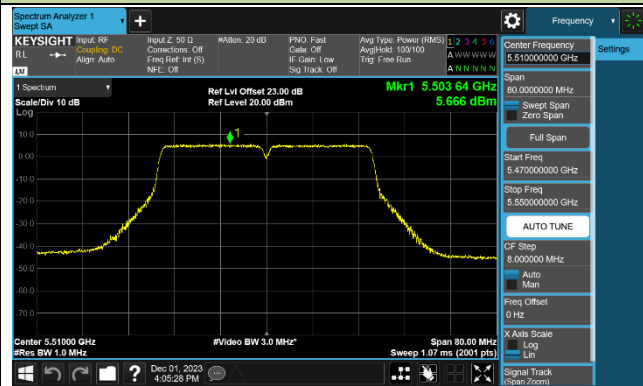

802.11ac-VHT40 Power Spectral Density - Ant 0

Channel 38 (5190MHz)

Channel 46 (5230MHz)

Channel 54 (5270MHz)

Channel 62 (5310MHz)

Channel 102 (5510MHz)

Channel 110 (5550MHz)

Channel 134 (5670MHz)

Channel 142 (5710MHz)

802.11ac-VHT80 Power Spectral Density - Ant 0

Channel 42 (5210MHz)

Channel 58 (5290MHz)

Channel 106 (5530MHz)

Channel 122 (5610MHz)

Channel 138 (5690MHz)

Channel 155 (5775MHz)