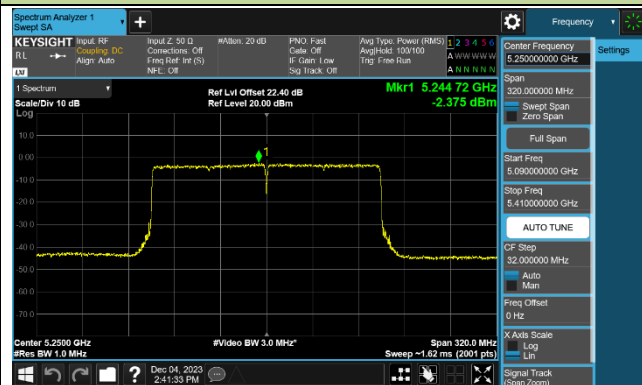

Channel 106 (5530MHz)

Channel 122 (5610MHz)

Channel 138 (5690MHz)

Channel 155 (5775MHz)

802.11ax-HE160 Power Spectral Density - Ant 0

Channel 50 (5250MHz)

Channel 114 (5570MHz)

802.11be-EHT20 Power Spectral Density - Ant 0