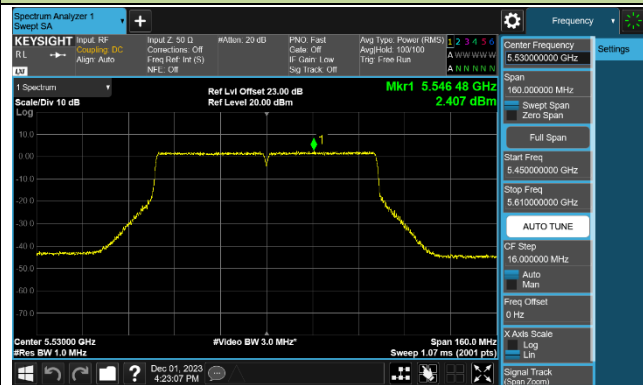

Channel 142 (5710MHz)

802.11ac-VHT80 Power Spectral Density - Ant 0

Channel 42 (5210MHz)

Channel 58 (5290MHz)

Channel 106 (5530MHz)

Channel 122 (5610MHz)

Channel 138 (5690MHz)

Channel 155 (5775MHz)

802.11ac-VHT160 Power Spectral Density - Ant 0

Channel 50 (5250MHz)

Channel 114 (5570MHz)

802.11ax-HE20 Power Spectral Density - Ant 0

Channel 36 (5180MHz)

Channel 44 (5220MHz)

Channel 48 (5240MHz)

Channel 52 (5260MHz)