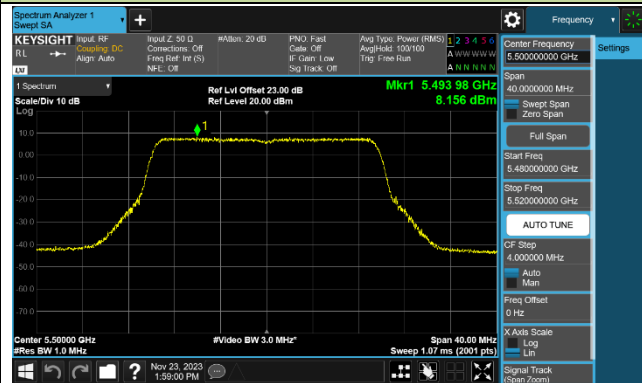

Channel 100 (5500MHz)