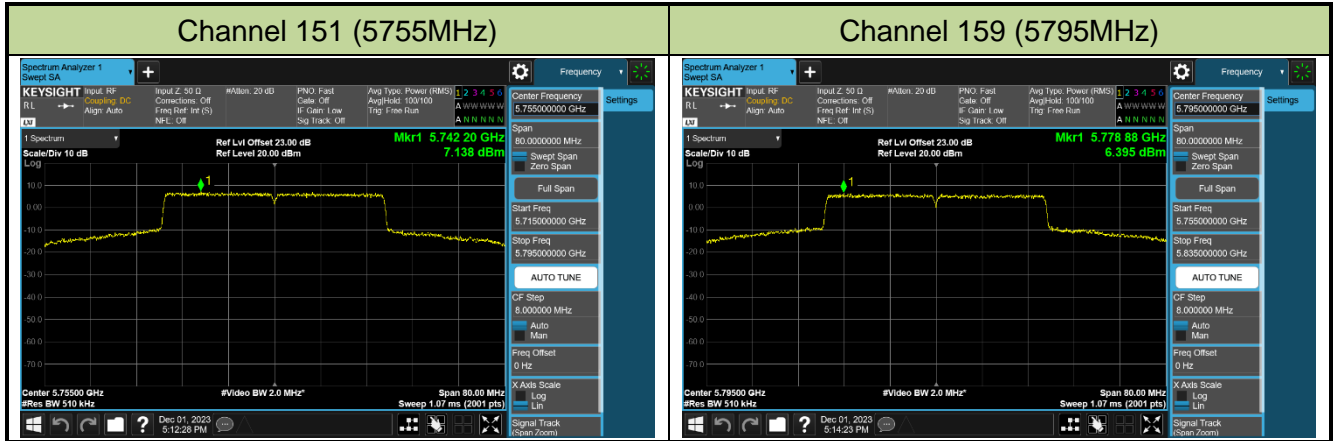

Channel 62 (5310MHz)

Channel 102 (5510MHz)

Channel 110 (5550MHz)

Channel 134 (5670MHz)

Channel 142 (5710MHz)

802.11ax-HE80 Power Spectral Density - Ant 0

Channel 42 (5210MHz)

Channel 58 (5290MHz)

Channel 106 (5530MHz)

Channel 122 (5610MHz)

Channel 138 (5690MHz)

Channel 155 (5775MHz)

802.11ax-HE160 Power Spectral Density - Ant 0

Channel 50 (5250MHz)

Channel 114 (5570MHz)

802.11be-EHT20 Power Spectral Density - Ant 0