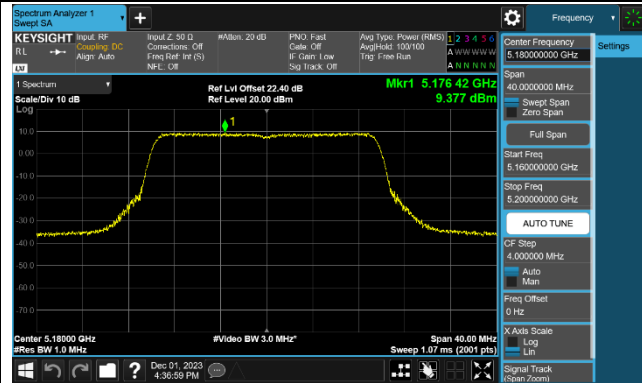

802.11ac-VHT160 Power Spectral Density - Ant 0

Channel 50 (5250MHz)

Channel 114 (5570MHz)

802.11ax-HE20 Power Spectral Density - Ant 0

Channel 36 (5180MHz)

Channel 44 (5220MHz)

Channel 48 (5240MHz)

Channel 52 (5260MHz)