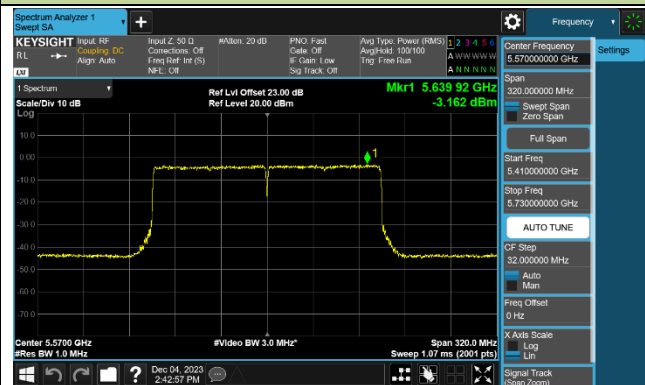

Channel 106 (5530MHz)

Channel 122 (5610MHz)

Channel 138 (5690MHz)

Channel 155 (5775MHz)

802.11ax-HE160 Power Spectral Density - Ant 0

Channel 50 (5250MHz)

Channel 114 (5570MHz)

802.11be-EHT20 Power Spectral Density - Ant 0