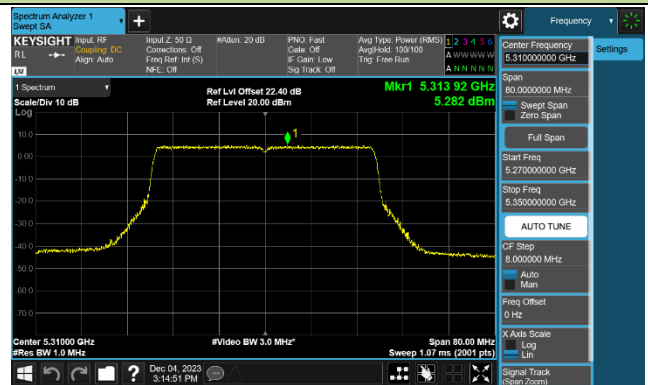

802.11be-EHT40 Power Spectral Density - Ant 0

Channel 38 (5190MHz)

Channel 46 (5230MHz)

Channel 54 (5270MHz)

Channel 62 (5310MHz)

Channel 102 (5510MHz)

Channel 110 (5550MHz)

Channel 134 (5670MHz)

Channel 142 (5710MHz)