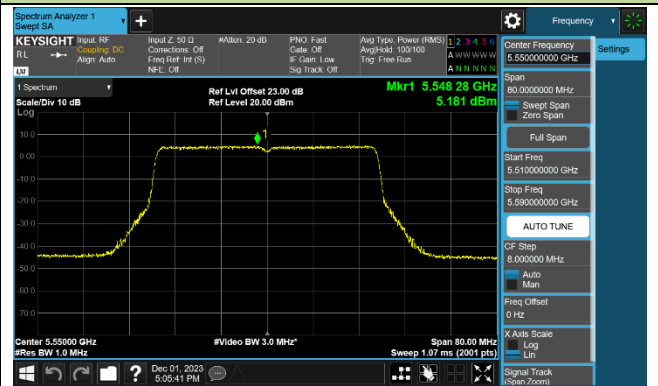

802.11ac-VHT160 Power Spectral Density - Ant 0

Channel 50 (5250MHz)

Channel 114 (5570MHz)

802.11ax-HE20 Power Spectral Density - Ant 0

Channel 36 (5180MHz)

Channel 44 (5220MHz)

Channel 48 (5240MHz)

Channel 52 (5260MHz)

Channel 60 (5300MHz)

Channel 64 (5320MHz)

Channel 100 (5500MHz)

Channel 116 (5580MHz)

802.11ax-HE40 Power Spectral Density - Ant 0

Channel 38 (5190MHz)

Channel 46 (5230MHz)

Channel 54 (5270MHz)

Channel 62 (5310MHz)

Channel 102 (5510MHz)

Channel 110 (5550MHz)

Channel 134 (5670MHz)

Channel 142 (5710MHz)

802.11ax-HE80 Power Spectral Density - Ant 0

Channel 42 (5210MHz)

Channel 58 (5290MHz)