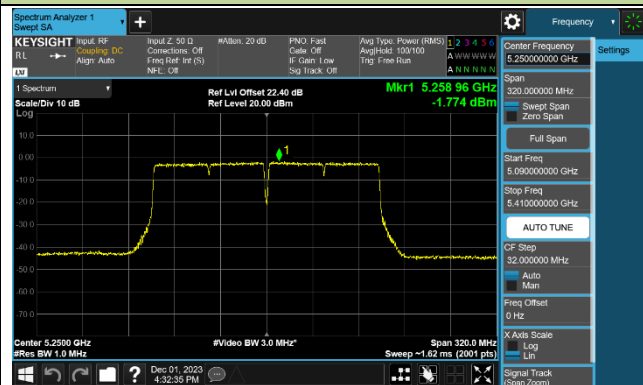

Channel 142 (5710MHz)

802.11ac-VHT80 Power Spectral Density - Ant 0

Channel 42 (5210MHz)

Channel 58 (5290MHz)

Channel 106 (5530MHz)

Channel 122 (5610MHz)

Channel 138 (5690MHz)

Channel 155 (5775MHz)

802.11ac-VHT160 Power Spectral Density - Ant 0

Channel 50 (5250MHz)

Channel 114 (5570MHz)

802.11ax-HE20 Power Spectral Density - Ant 0

Channel 36 (5180MHz)

Channel 44 (5220MHz)

Channel 48 (5240MHz)

Channel 52 (5260MHz)