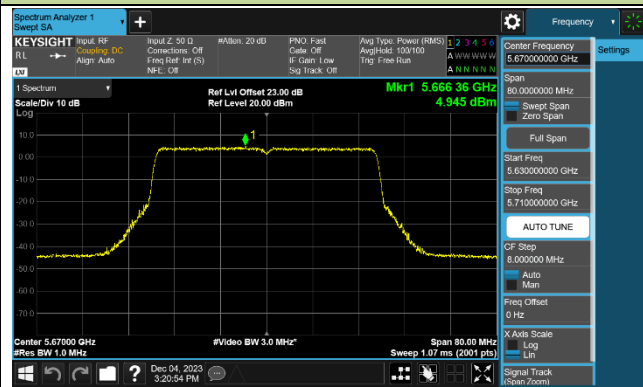

802.11be-EHT40 Power Spectral Density - Ant 0

Channel 38 (5190MHz)

Channel 46 (5230MHz)

Channel 54 (5270MHz)

Channel 62 (5310MHz)

Channel 102 (5510MHz)

Channel 110 (5550MHz)

Channel 134 (5670MHz)

Channel 142 (5710MHz)