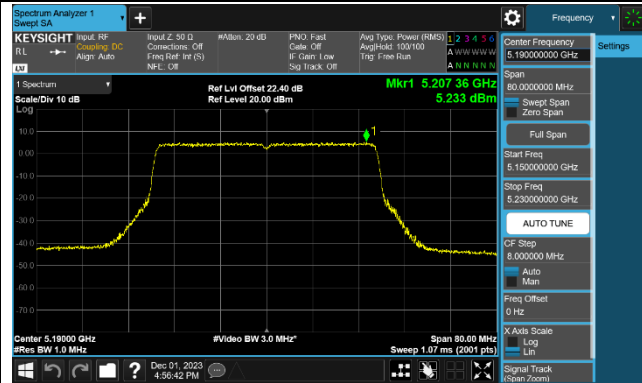

Channel 60 (5300MHz)

Channel 64 (5320MHz)

Channel 100 (5500MHz)

Channel 116 (5580MHz)

802.11ax-HE40 Power Spectral Density - Ant 0

Channel 38 (5190MHz)

Channel 46 (5230MHz)

Channel 54 (5270MHz)

Channel 62 (5310MHz)

Channel 102 (5510MHz)

Channel 110 (5550MHz)

Channel 134 (5670MHz)

Channel 142 (5710MHz)

802.11ax-HE80 Power Spectral Density - Ant 0

Channel 42 (5210MHz)

Channel 58 (5290MHz)