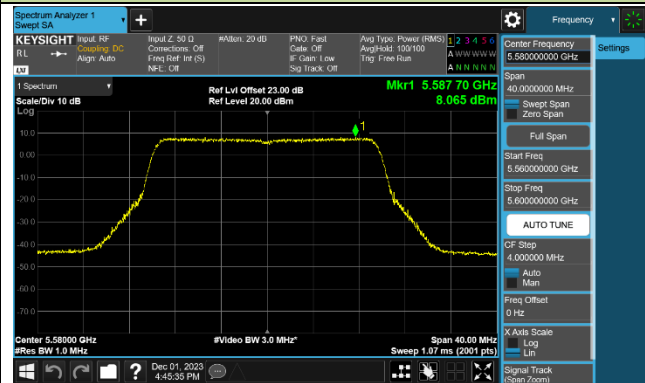

Channel 60 (5300MHz)

Channel 64 (5320MHz)

Channel 100 (5500MHz)

Channel 116 (5580MHz)

802.11ax-HE40 Power Spectral Density - Ant 0

Channel 38 (5190MHz)

Channel 46 (5230MHz)

Channel 54 (5270MHz)

Channel 62 (5310MHz)

Channel 102 (5510MHz)

Channel 110 (5550MHz)

Channel 134 (5670MHz)

Channel 142 (5710MHz)

802.11ax-HE80 Power Spectral Density - Ant 0

Channel 42 (5210MHz)

Channel 58 (5290MHz)