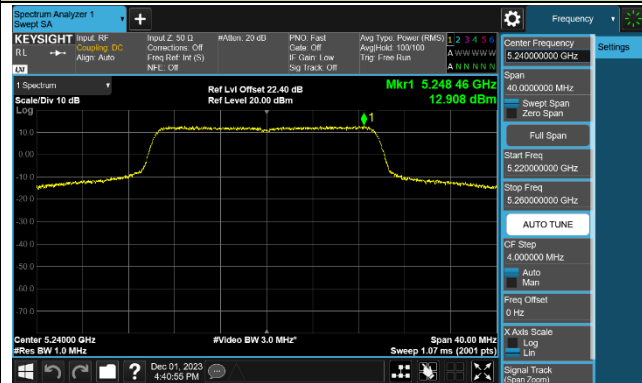

802.11ac-VHT160 Power Spectral Density - Ant 0

Channel 50 (5250MHz)

Channel 114 (5570MHz)

802.11ax-HE20 Power Spectral Density - Ant 0

Channel 36 (5180MHz)

Channel 44 (5220MHz)

Channel 48 (5240MHz)

Channel 52 (5260MHz)

Channel 60 (5300MHz)

Channel 64 (5320MHz)

Channel 100 (5500MHz)

Channel 116 (5580MHz)

802.11ax-HE40 Power Spectral Density - Ant 0

Channel 38 (5190MHz)

Channel 46 (5230MHz)

Channel 54 (5270MHz)