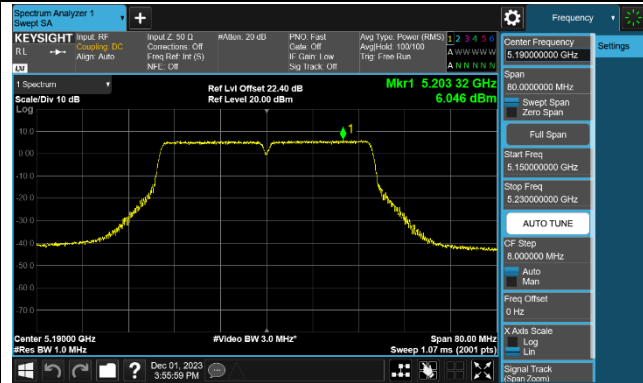

802.11ac-VHT40 Power Spectral Density - Ant 0

Channel 38 (5190MHz)

Channel 46 (5230MHz)

Channel 54 (5270MHz)

Channel 62 (5310MHz)

Channel 102 (5510MHz)

Channel 110 (5550MHz)

Channel 134 (5670MHz)

Channel 142 (5710MHz)

802.11ac-VHT80 Power Spectral Density - Ant 0

Channel 42 (5210MHz)

Channel 58 (5290MHz)

Channel 106 (5530MHz)

Channel 122 (5610MHz)

Channel 138 (5690MHz)

Channel 155 (5775MHz)