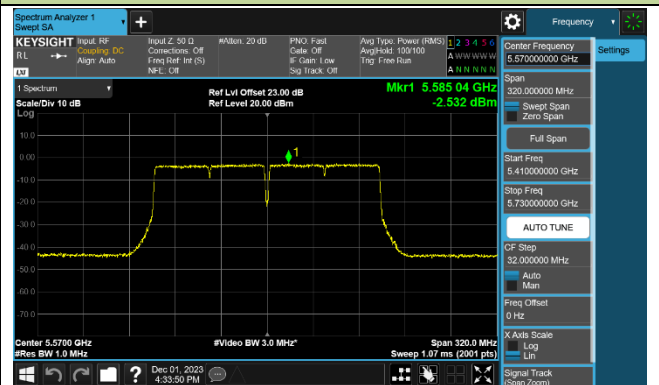

Channel 142 (5710MHz)

802.11ac-VHT80 Power Spectral Density - Ant 0

Channel 42 (5210MHz)

Channel 58 (5290MHz)

Channel 106 (5530MHz)

Channel 122 (5610MHz)

Channel 138 (5690MHz)

Channel 155 (5775MHz)

802.11ac-VHT160 Power Spectral Density - Ant 0

Channel 50 (5250MHz)

Channel 114 (5570MHz)

802.11ax-HE20 Power Spectral Density - Ant 0

Channel 36 (5180MHz)

Channel 44 (5220MHz)

Channel 48 (5240MHz)

Channel 52 (5260MHz)