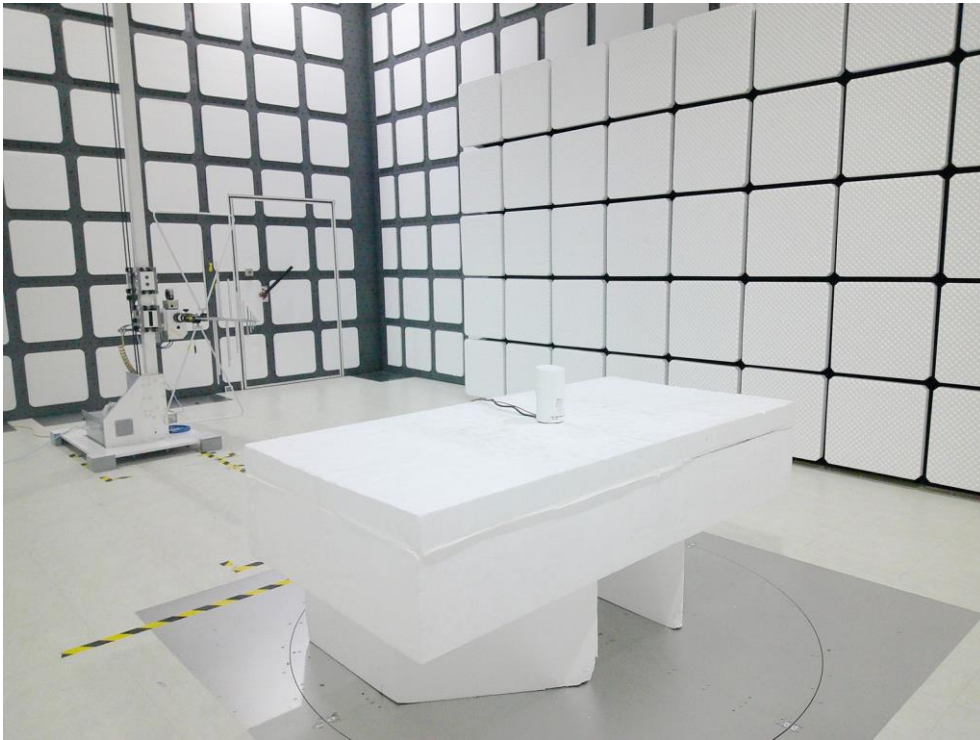

RF Test Photograph

Description: Front View of Conducted Emission Test Setup

Description: Back View of Conducted Emission Test Setup

Description: Radiated Emission Test Setup for below 1GHz

Description: Radiated Emission Test Setup for above 1GHz

Description: Radiated Emission Test Setup for 18GHz~40GHz

Description: Radiated Emission Test Setup for 9kHz~30MHz

Description: Conducted Emission Test Setup