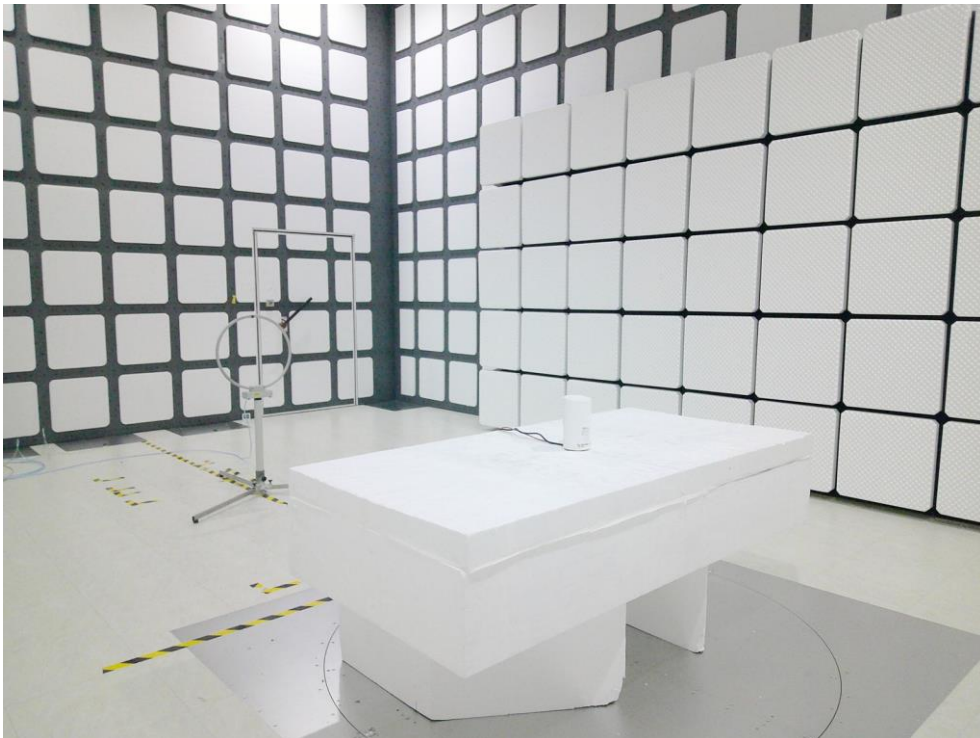

RF Test Photograph

Description: Front View of Conducted Emission Test Setup

Description: Back View of Conducted Emission Test Setup

Description: Radiated Emission Test Setup for below 1GHz

Description: Radiated Emission Test Setup for above 1GHz

Description: Radiated Emission Test Setup for 18GHz~40GHz

Description: Radiated Emission Test Setup for 9kHz~30MHz

Description: Conducted Emission Test Setup