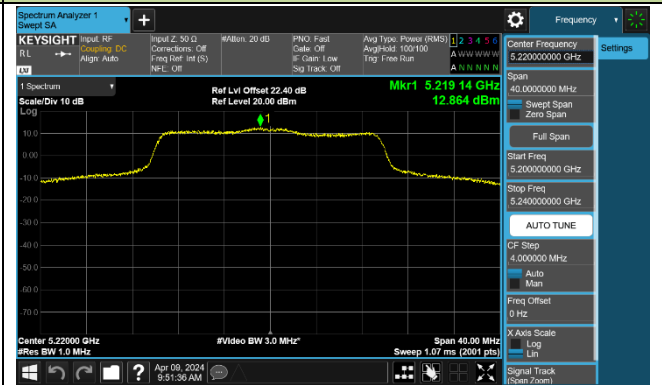

802.11ax-HE80 Power Spectral Density - Ant 0

802.11ax-HE160 Power Spectral Density - Ant 0

Channel 50 (5250MHz)

Channel 114 (5570MHz)

802.11be-EHT20 Power Spectral Density - Ant 0

Channel 36 (5180MHz)

Channel 44 (5220MHz)