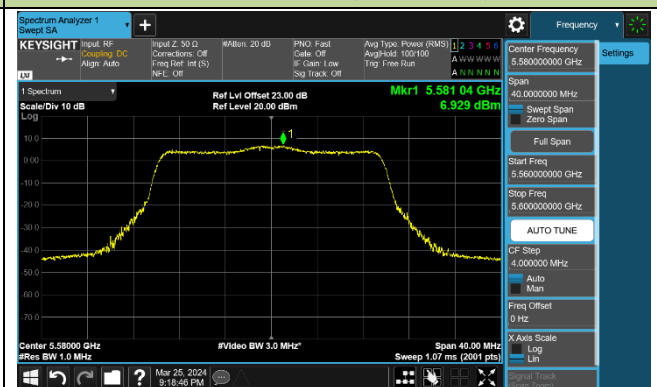

Channel 142 (5710MHz)

802.11ac-VHT80 Power Spectral Density - Ant 0

802.11ac-VHT160 Power Spectral Density - Ant 0

Channel 50 (5250MHz)

Channel 114 (5570MHz)

802.11ax-HE20 Power Spectral Density - Ant 0

Channel 36 (5180MHz)

Channel 44 (5220MHz)

Channel 48 (5240MHz)

Channel 52 (5260MHz)

Channel 60 (5300MHz)

Channel 64 (5320MHz)

Channel 100 (5500MHz)

Channel 116 (5580MHz)

802.11ax-HE40 Power Spectral Density - Ant 0

Channel 38 (5190MHz)

Channel 46 (5230MHz)

Channel 54 (5270MHz)

Channel 62 (5310MHz)

Channel 102 (5510MHz)

Channel 110 (5550MHz)

Channel 134 (5670MHz)

Channel 142 (5710MHz)