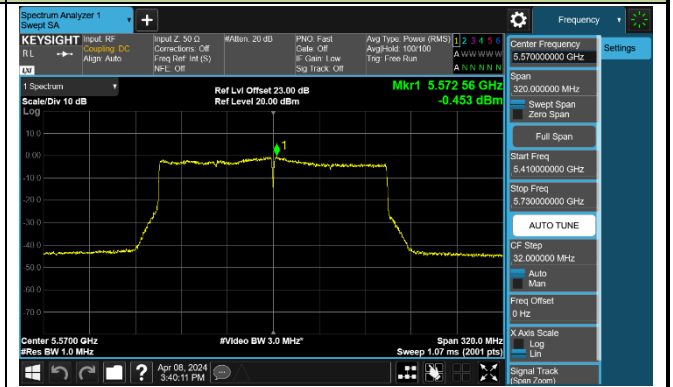

802.11ax-HE80 Power Spectral Density - Ant 0

802.11ax-HE160 Power Spectral Density - Ant 0

Channel 50 (5250MHz)

Channel 114 (5570MHz)

802.11be-EHT20 Power Spectral Density - Ant 0

Channel 36 (5180MHz)

Channel 44 (5220MHz)

Channel 48 (5240MHz)

Channel 52 (5260MHz)

Channel 60 (5300MHz)

Channel 64 (5320MHz)

Channel 100 (5500MHz)

Channel 116 (5580MHz)

802.11be-EHT40 Power Spectral Density - Ant 0

Channel 38 (5190MHz)