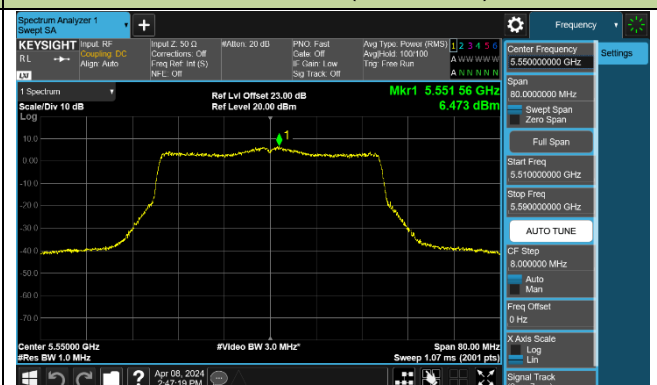

Channel 38 (5190MHz)

Channel 46 (5230MHz)

Channel 54 (5270MHz)

Channel 62 (5310MHz)

Channel 102 (5510MHz)

Channel 110 (5550MHz)

Channel 134 (5670MHz)

Channel 142 (5710MHz)

802.11ax-HE80 Power Spectral Density - Ant 0

802.11ax-HE160 Power Spectral Density - Ant 0

Channel 50 (5250MHz)

Channel 114 (5570MHz)

802.11be-EHT20 Power Spectral Density - Ant 0

Channel 36 (5180MHz)

Channel 44 (5220MHz)