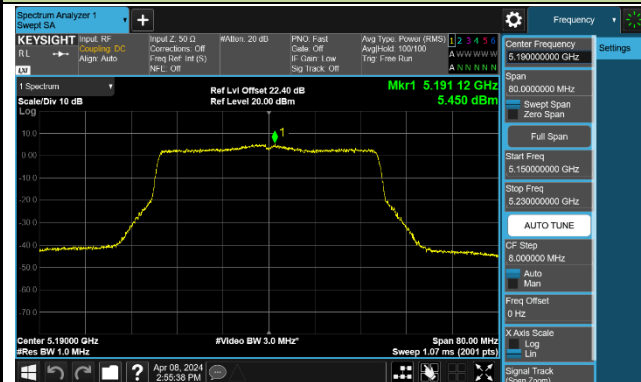

Channel 44 (5220MHz)

Channel 48 (5240MHz)

Channel 52 (5260MHz)

Channel 60 (5300MHz)

Channel 64 (5320MHz)

Channel 100 (5500MHz)

Channel 116 (5580MHz)

802.11ax-HE40 Power Spectral Density - Ant 0

Channel 38 (5190MHz)

Channel 46 (5230MHz)

Channel 54 (5270MHz)

Channel 62 (5310MHz)

Channel 102 (5510MHz)

Channel 110 (5550MHz)

Channel 134 (5670MHz)

Channel 142 (5710MHz)