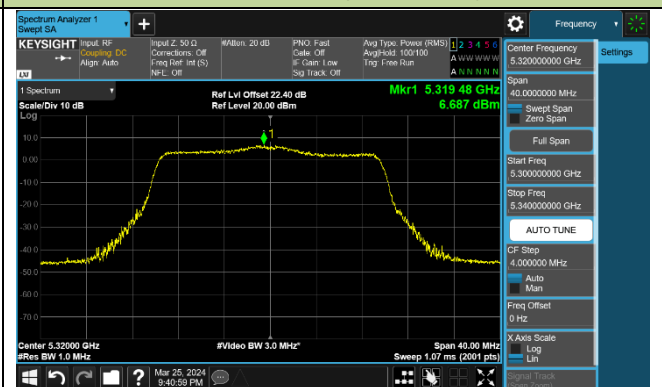

802.11ax-HE80 Power Spectral Density - Ant 0

802.11ax-HE160 Power Spectral Density - Ant 0

Channel 50 (5250MHz)

Channel 114 (5570MHz)

802.11be-EHT20 Power Spectral Density - Ant 0

Channel 36 (5180MHz)

Channel 44 (5220MHz)

Channel 48 (5240MHz)

Channel 52 (5260MHz)

Channel 60 (5300MHz)

Channel 64 (5320MHz)

Channel 100 (5500MHz)

Channel 116 (5580MHz)

802.11be-EHT40 Power Spectral Density - Ant 0

Channel 38 (5190MHz)

Channel 46 (5230MHz)

Channel 54 (5270MHz)

Channel 62 (5310MHz)

Channel 102 (5510MHz)

Channel 110 (5550MHz)

Channel 134 (5670MHz)

Channel 142 (5710MHz)