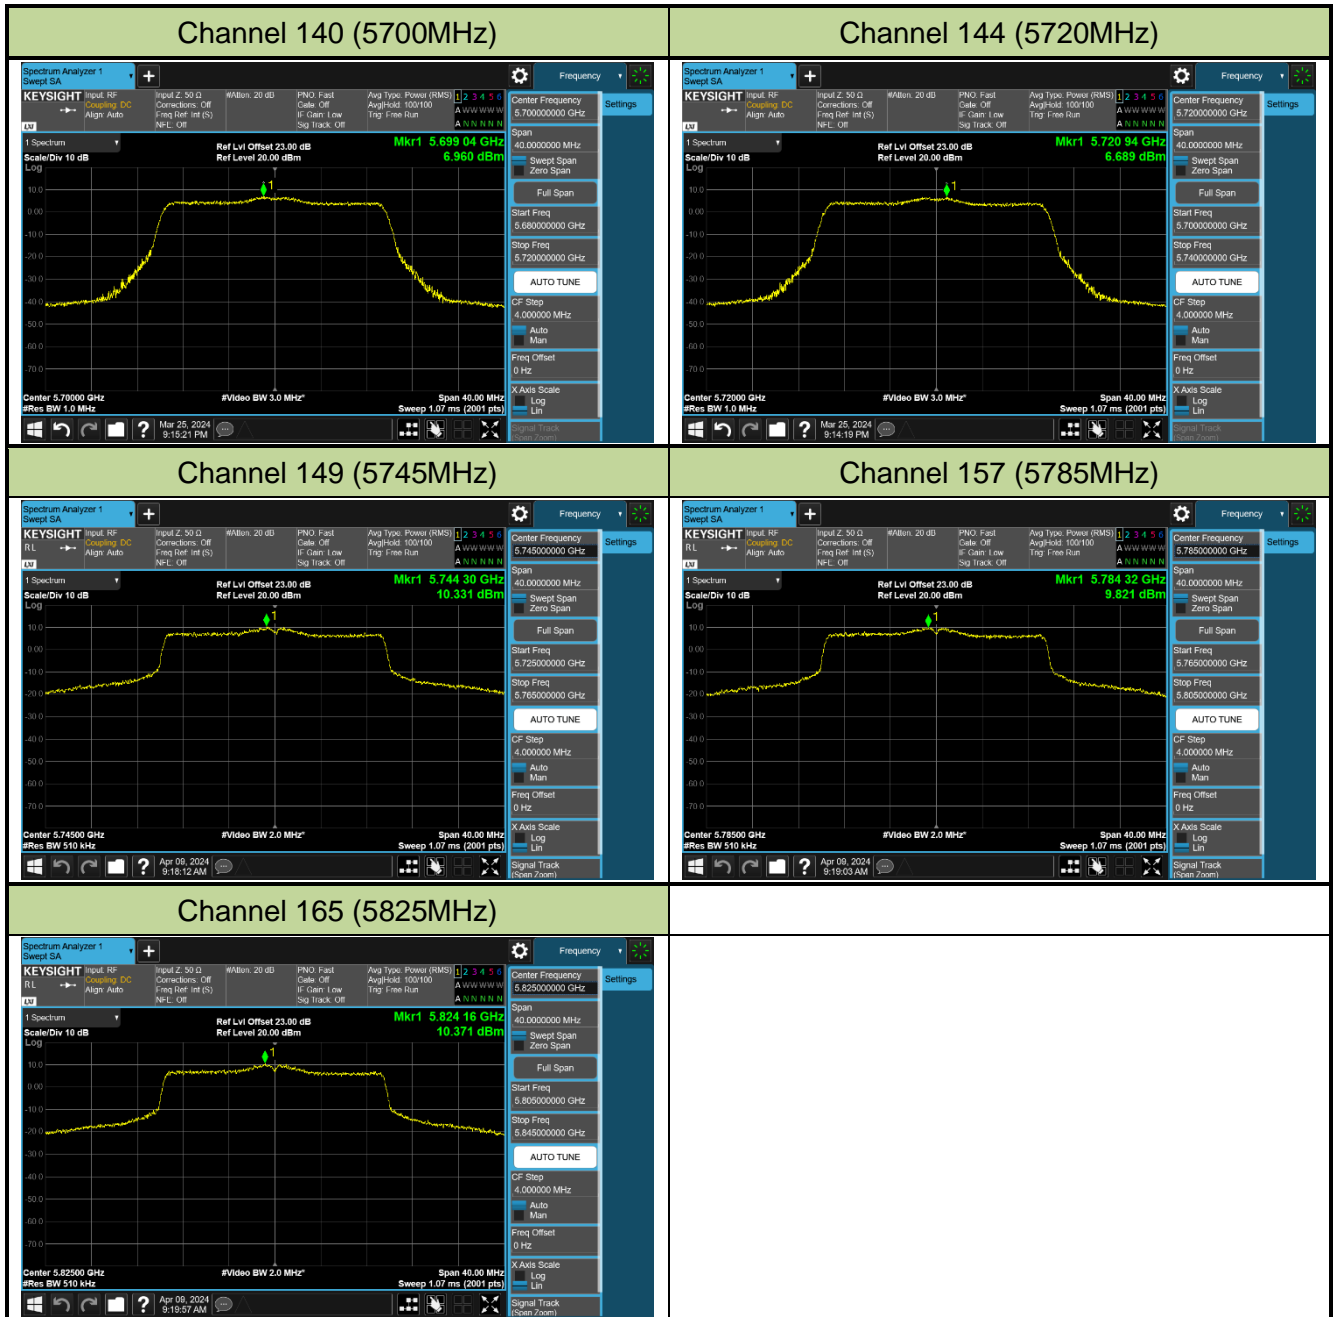

Channel 142 (5710MHz)

802.11ac-VHT80 Power Spectral Density - Ant 0

802.11ac-VHT160 Power Spectral Density - Ant 0

Channel 50 (5250MHz)

Channel 114 (5570MHz)

802.11ax-HE20 Power Spectral Density - Ant 0

Channel 36 (5180MHz)

Channel 44 (5220MHz)

Channel 48 (5240MHz)

Channel 52 (5260MHz)

Channel 60 (5300MHz)

Channel 64 (5320MHz)

Channel 100 (5500MHz)

Channel 116 (5580MHz)

802.11ax-HE40 Power Spectral Density - Ant 0

Channel 38 (5190MHz)

Channel 46 (5230MHz)

Channel 54 (5270MHz)

Channel 62 (5310MHz)

Channel 102 (5510MHz)

Channel 110 (5550MHz)

Channel 134 (5670MHz)

Channel 142 (5710MHz)