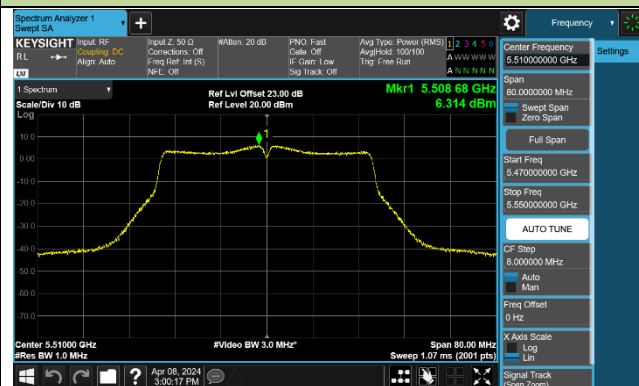

802.11ac-VHT40 Power Spectral Density - Ant 0

Channel 38 (5190MHz)

Channel 46 (5230MHz)

Channel 54 (5270MHz)

Channel 62 (5310MHz)

Channel 102 (5510MHz)

Channel 110 (5550MHz)

Channel 134 (5670MHz)

Channel 142 (5710MHz)

802.11ac-VHT80 Power Spectral Density - Ant 0

802.11ac-VHT160 Power Spectral Density - Ant 0

Channel 50 (5250MHz)

Channel 114 (5570MHz)

802.11ax-HE20 Power Spectral Density - Ant 0

Channel 36 (5180MHz)