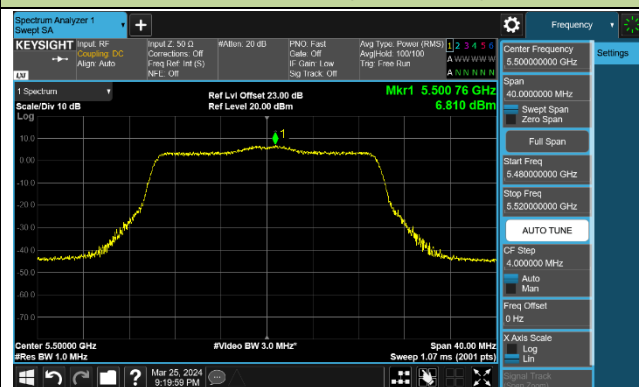

Channel 44 (5220MHz)

Channel 48 (5240MHz)

Channel 52 (5260MHz)

Channel 60 (5300MHz)

Channel 64 (5320MHz)

Channel 100 (5500MHz)

Channel 116 (5580MHz)

802.11ax-HE40 Power Spectral Density - Ant 0

Channel 38 (5190MHz)

Channel 46 (5230MHz)

Channel 54 (5270MHz)

Channel 62 (5310MHz)

Channel 102 (5510MHz)

Channel 110 (5550MHz)

Channel 134 (5670MHz)

Channel 142 (5710MHz)