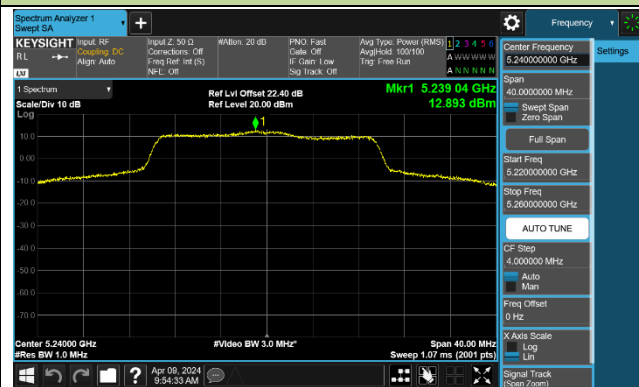

Channel 48 (5240MHz)