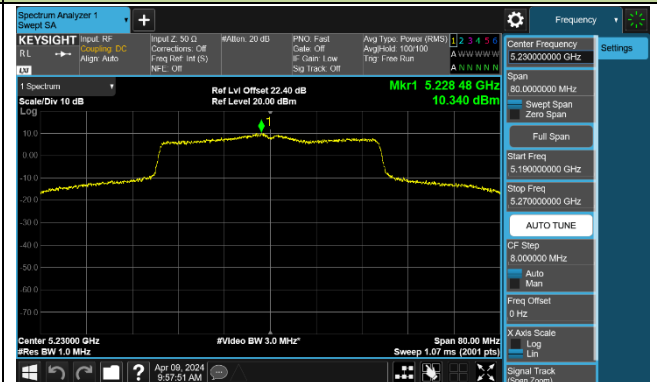

Channel 44 (5220MHz)

Channel 48 (5240MHz)

Channel 52 (5260MHz)

Channel 60 (5300MHz)

Channel 64 (5320MHz)

Channel 100 (5500MHz)

Channel 116 (5580MHz)

802.11ax-HE40 Power Spectral Density - Ant 0

Channel 38 (5190MHz)

Channel 46 (5230MHz)

Channel 54 (5270MHz)

Channel 62 (5310MHz)

Channel 102 (5510MHz)

Channel 110 (5550MHz)

Channel 134 (5670MHz)

Channel 142 (5710MHz)