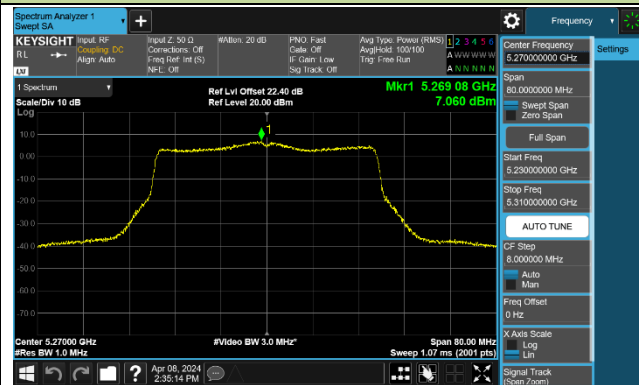

802.11ax-HE80 Power Spectral Density - Ant 0

802.11ax-HE160 Power Spectral Density - Ant 0

Channel 50 (5250MHz)

Channel 114 (5570MHz)

802.11be-EHT20 Power Spectral Density - Ant 0

Channel 36 (5180MHz)

Channel 44 (5220MHz)

Channel 48 (5240MHz)

Channel 52 (5260MHz)

Channel 60 (5300MHz)

Channel 64 (5320MHz)

Channel 100 (5500MHz)

Channel 116 (5580MHz)

802.11be-EHT40 Power Spectral Density - Ant 0

Channel 38 (5190MHz)

Channel 46 (5230MHz)

Channel 54 (5270MHz)

Channel 62 (5310MHz)

Channel 102 (5510MHz)

Channel 110 (5550MHz)

Channel 134 (5670MHz)

Channel 142 (5710MHz)