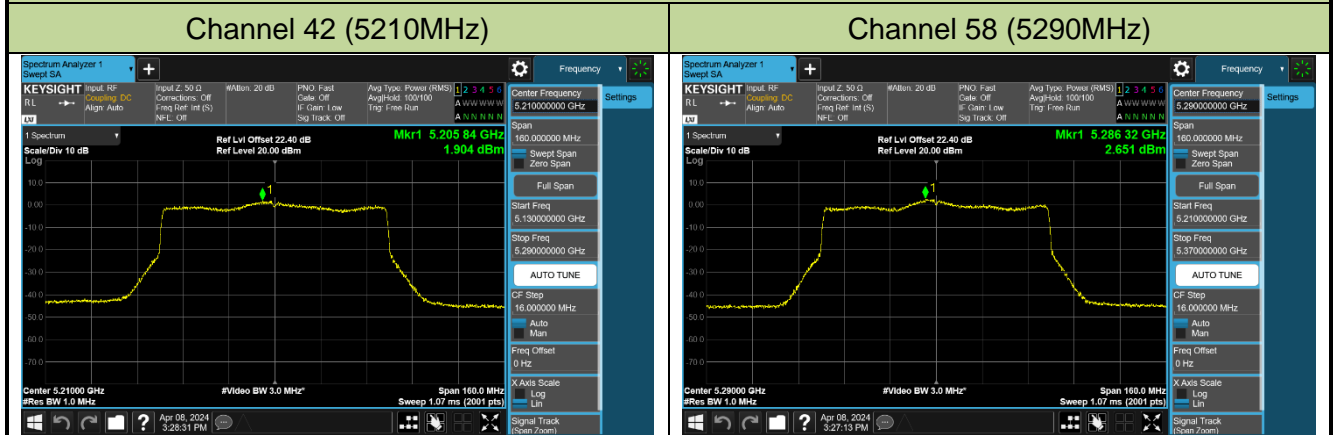

Channel 38 (5190MHz)

Channel 46 (5230MHz)

Channel 54 (5270MHz)

Channel 62 (5310MHz)

Channel 102 (5510MHz)

Channel 110 (5550MHz)

Channel 134 (5670MHz)

Channel 142 (5710MHz)

802.11ax-HE80 Power Spectral Density - Ant 0

802.11ax-HE160 Power Spectral Density - Ant 0

Channel 50 (5250MHz)

Channel 114 (5570MHz)

802.11be-EHT20 Power Spectral Density - Ant 0

Channel 36 (5180MHz)

Channel 44 (5220MHz)