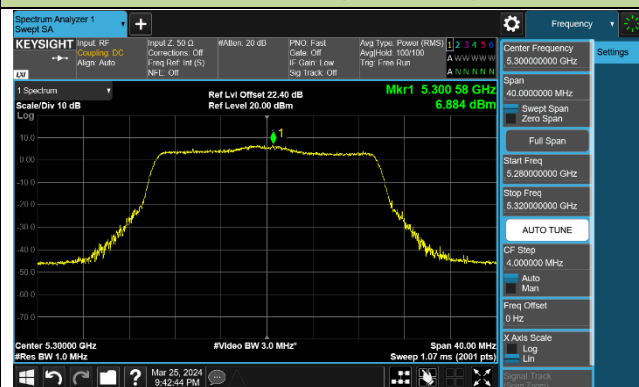

Channel 60 (5300MHz)