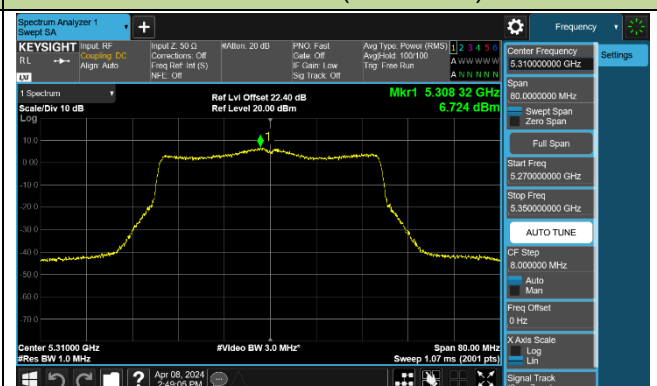

Channel 38 (5190MHz)

Channel 46 (5230MHz)

Channel 54 (5270MHz)

Channel 62 (5310MHz)

Channel 102 (5510MHz)

Channel 110 (5550MHz)

Channel 134 (5670MHz)

Channel 142 (5710MHz)

802.11ax-HE80 Power Spectral Density - Ant 0

802.11ax-HE160 Power Spectral Density - Ant 0

Channel 50 (5250MHz)

Channel 114 (5570MHz)

802.11be-EHT20 Power Spectral Density - Ant 0

Channel 36 (5180MHz)

Channel 44 (5220MHz)