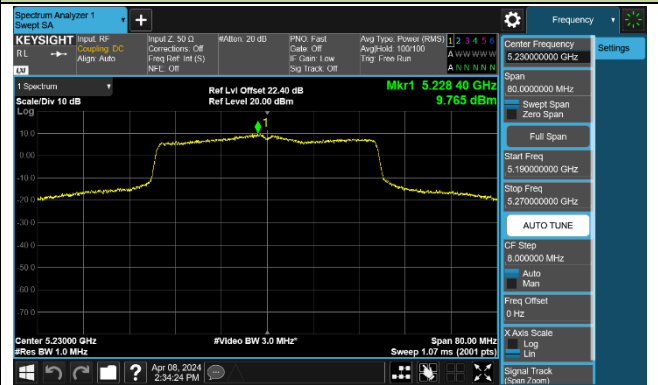

802.11ax-HE80 Power Spectral Density - Ant 0

802.11ax-HE160 Power Spectral Density - Ant 0

Channel 50 (5250MHz)

Channel 114 (5570MHz)

802.11be-EHT20 Power Spectral Density - Ant 0

Channel 36 (5180MHz)

Channel 44 (5220MHz)

Channel 48 (5240MHz)

Channel 52 (5260MHz)

Channel 60 (5300MHz)

Channel 64 (5320MHz)

Channel 100 (5500MHz)

Channel 116 (5580MHz)

802.11be-EHT40 Power Spectral Density - Ant 0

Channel 38 (5190MHz)

Channel 46 (5230MHz)

Channel 54 (5270MHz)

Channel 62 (5310MHz)

Channel 102 (5510MHz)

Channel 110 (5550MHz)

Channel 134 (5670MHz)

Channel 142 (5710MHz)