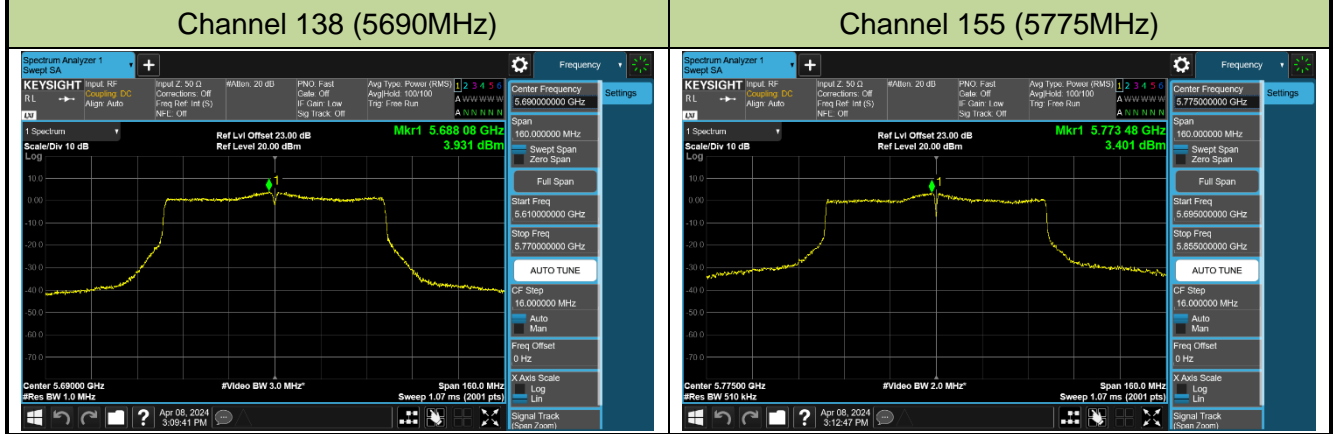

802.11ac-VHT40 Power Spectral Density - Ant 0

Channel 38 (5190MHz)

Channel 46 (5230MHz)

Channel 54 (5270MHz)

Channel 62 (5310MHz)

Channel 102 (5510MHz)

Channel 110 (5550MHz)

Channel 134 (5670MHz)

Channel 142 (5710MHz)

802.11ac-VHT80 Power Spectral Density - Ant 0

802.11ac-VHT160 Power Spectral Density - Ant 0

Channel 50 (5250MHz)

Channel 114 (5570MHz)

802.11ax-HE20 Power Spectral Density - Ant 0

Channel 36 (5180MHz)