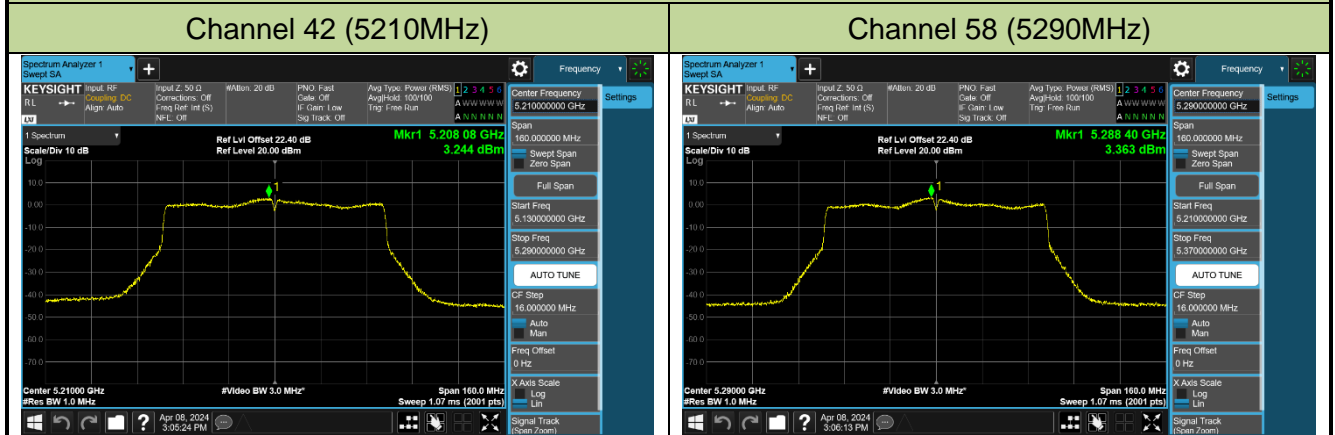

802.11ac-VHT40 Power Spectral Density - Ant 0

Channel 38 (5190MHz)

Channel 46 (5230MHz)

Channel 54 (5270MHz)

Channel 62 (5310MHz)

Channel 102 (5510MHz)

Channel 110 (5550MHz)

Channel 134 (5670MHz)

Channel 142 (5710MHz)

802.11ac-VHT80 Power Spectral Density - Ant 0

802.11ac-VHT160 Power Spectral Density - Ant 0

Channel 50 (5250MHz)

Channel 114 (5570MHz)

802.11ax-HE20 Power Spectral Density - Ant 0

Channel 36 (5180MHz)