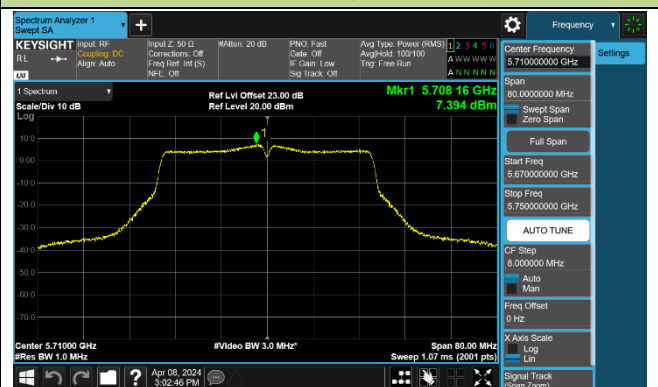

802.11ac-VHT40 Power Spectral Density - Ant 0

Channel 38 (5190MHz)

Channel 46 (5230MHz)

Channel 54 (5270MHz)

Channel 62 (5310MHz)

Channel 102 (5510MHz)

Channel 110 (5550MHz)

Channel 134 (5670MHz)

Channel 142 (5710MHz)

802.11ac-VHT80 Power Spectral Density - Ant 0

802.11ac-VHT160 Power Spectral Density - Ant 0

Channel 50 (5250MHz)

Channel 114 (5570MHz)

802.11ax-HE20 Power Spectral Density - Ant 0

Channel 36 (5180MHz)