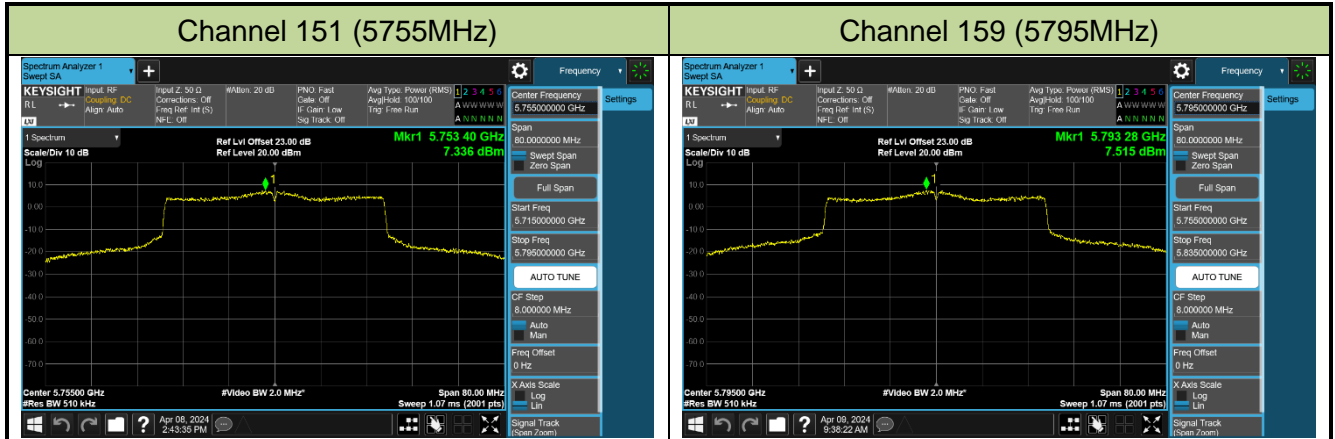

Channel 38 (5190MHz)

Channel 46 (5230MHz)

Channel 54 (5270MHz)

Channel 62 (5310MHz)

Channel 102 (5510MHz)

Channel 110 (5550MHz)

Channel 134 (5670MHz)

Channel 142 (5710MHz)

802.11ax-HE80 Power Spectral Density - Ant 0

802.11ax-HE160 Power Spectral Density - Ant 0

Channel 50 (5250MHz)

Channel 114 (5570MHz)

802.11be-EHT20 Power Spectral Density - Ant 0

Channel 36 (5180MHz)

Channel 44 (5220MHz)