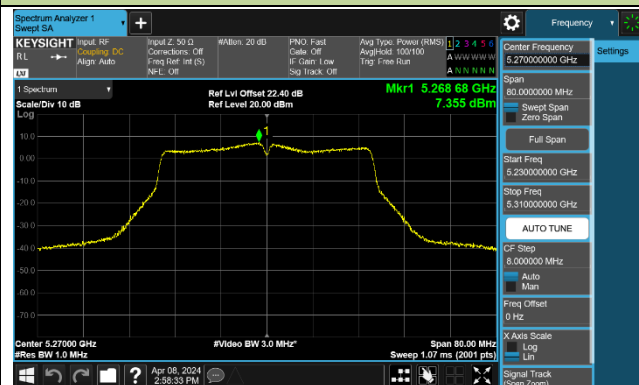

802.11ac-VHT40 Power Spectral Density - Ant 0

Channel 38 (5190MHz)

Channel 46 (5230MHz)

Channel 54 (5270MHz)

Channel 62 (5310MHz)

Channel 102 (5510MHz)

Channel 110 (5550MHz)

Channel 134 (5670MHz)

Channel 142 (5710MHz)

802.11ac-VHT80 Power Spectral Density - Ant 0

802.11ac-VHT160 Power Spectral Density - Ant 0

Channel 50 (5250MHz)

Channel 114 (5570MHz)

802.11ax-HE20 Power Spectral Density - Ant 0

Channel 36 (5180MHz)