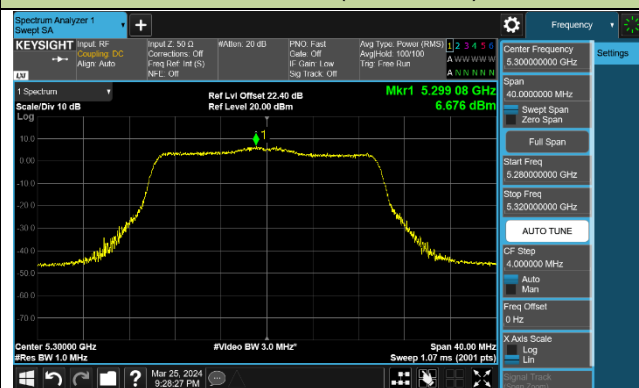

Channel 44 (5220MHz)

Channel 48 (5240MHz)

Channel 52 (5260MHz)

Channel 60 (5300MHz)

Channel 64 (5320MHz)

Channel 100 (5500MHz)

Channel 116 (5580MHz)

802.11ax-HE40 Power Spectral Density - Ant 0

Channel 38 (5190MHz)

Channel 46 (5230MHz)

Channel 54 (5270MHz)

Channel 62 (5310MHz)

Channel 102 (5510MHz)

Channel 110 (5550MHz)

Channel 134 (5670MHz)

Channel 142 (5710MHz)