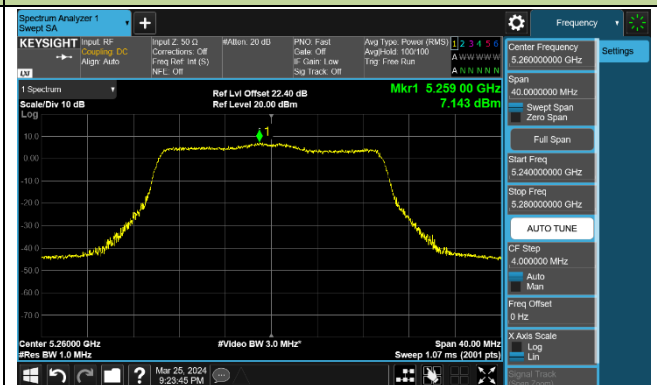

Channel 142 (5710MHz)

802.11ac-VHT80 Power Spectral Density - Ant 0

802.11ac-VHT160 Power Spectral Density - Ant 0

Channel 50 (5250MHz)

Channel 114 (5570MHz)

802.11ax-HE20 Power Spectral Density - Ant 0

Channel 36 (5180MHz)

Channel 44 (5220MHz)

Channel 48 (5240MHz)

Channel 52 (5260MHz)

Channel 60 (5300MHz)

Channel 64 (5320MHz)

Channel 100 (5500MHz)

Channel 116 (5580MHz)

802.11ax-HE40 Power Spectral Density - Ant 0