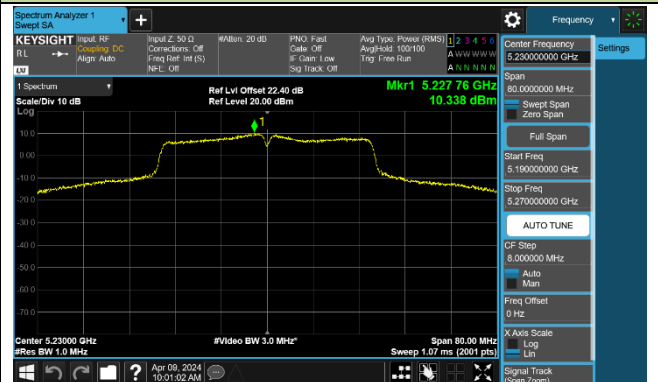

802.11ac-VHT40 Power Spectral Density - Ant 0

Channel 38 (5190MHz)

Channel 46 (5230MHz)

Channel 54 (5270MHz)

Channel 62 (5310MHz)

Channel 102 (5510MHz)

Channel 110 (5550MHz)

Channel 134 (5670MHz)

Channel 142 (5710MHz)

802.11ac-VHT80 Power Spectral Density - Ant 0

802.11ac-VHT160 Power Spectral Density - Ant 0

Channel 50 (5250MHz)

Channel 114 (5570MHz)

802.11ax-HE20 Power Spectral Density - Ant 0

Channel 36 (5180MHz)