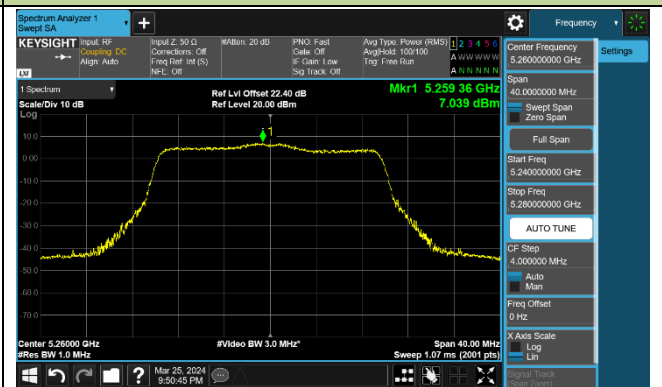

Channel 52 (5260MHz)