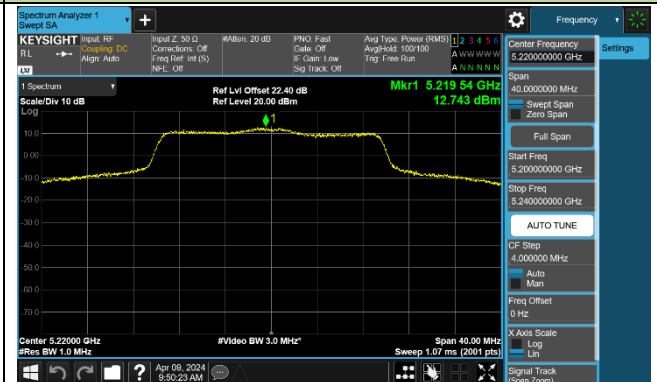

Channel 142 (5710MHz)

802.11ac-VHT80 Power Spectral Density - Ant 0

802.11ac-VHT160 Power Spectral Density - Ant 0

Channel 50 (5250MHz)

Channel 114 (5570MHz)

802.11ax-HE20 Power Spectral Density - Ant 0

Channel 36 (5180MHz)

Channel 44 (5220MHz)

Channel 48 (5240MHz)

Channel 52 (5260MHz)

Channel 60 (5300MHz)

Channel 64 (5320MHz)

Channel 100 (5500MHz)

Channel 116 (5580MHz)

802.11ax-HE40 Power Spectral Density - Ant 0