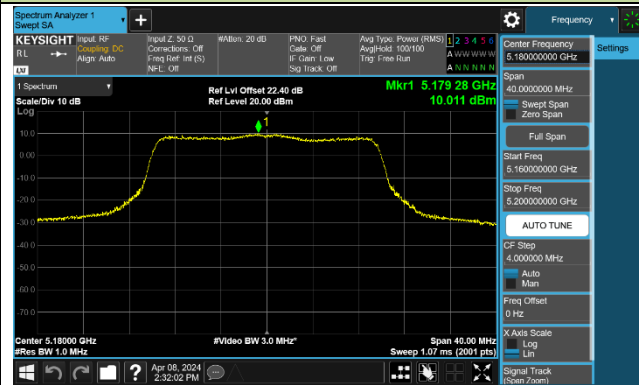

802.11ax-HE80 Power Spectral Density - Ant 0

802.11ax-HE160 Power Spectral Density - Ant 0

Channel 50 (5250MHz)

Channel 114 (5570MHz)

802.11be-EHT20 Power Spectral Density - Ant 0

Channel 36 (5180MHz)

Channel 44 (5220MHz)