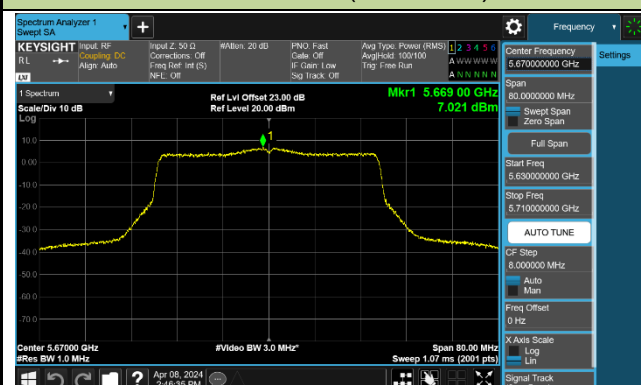

Channel 38 (5190MHz)

Channel 46 (5230MHz)

Channel 54 (5270MHz)

Channel 62 (5310MHz)

Channel 102 (5510MHz)

Channel 110 (5550MHz)

Channel 134 (5670MHz)

Channel 142 (5710MHz)

802.11ax-HE80 Power Spectral Density - Ant 0

802.11ax-HE160 Power Spectral Density - Ant 0

Channel 50 (5250MHz)

Channel 114 (5570MHz)

802.11be-EHT20 Power Spectral Density - Ant 0

Channel 36 (5180MHz)

Channel 44 (5220MHz)