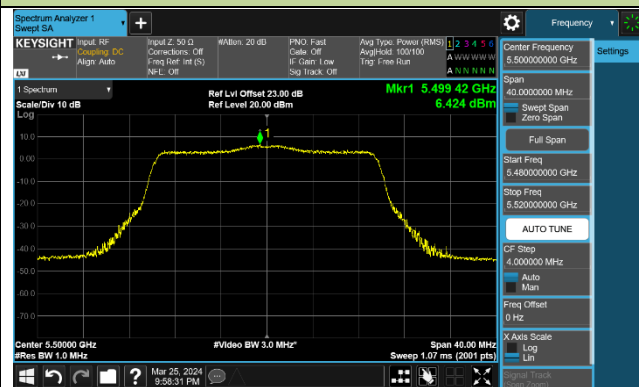

Channel 48 (5240MHz)

Channel 52 (5260MHz)

Channel 60 (5300MHz)

Channel 64 (5320MHz)

Channel 100 (5500MHz)

Channel 116 (5580MHz)

802.11be-EHT40 Power Spectral Density - Ant 0

Channel 38 (5190MHz)

Channel 46 (5230MHz)

Channel 54 (5270MHz)

Channel 62 (5310MHz)

Channel 102 (5510MHz)

Channel 110 (5550MHz)

Channel 134 (5670MHz)

Channel 142 (5710MHz)