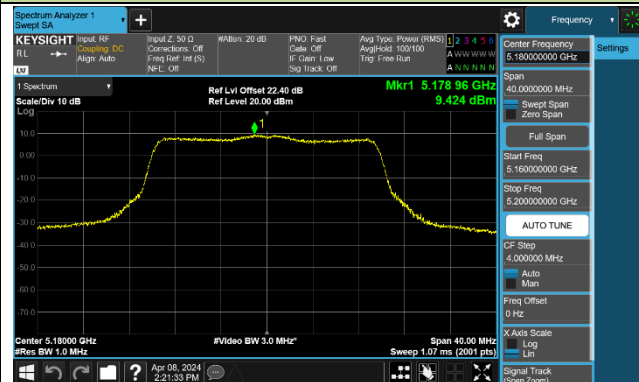

Channel 142 (5710MHz)

802.11ac-VHT80 Power Spectral Density - Ant 0

802.11ac-VHT160 Power Spectral Density - Ant 0

Channel 50 (5250MHz)

Channel 114 (5570MHz)

802.11ax-HE20 Power Spectral Density - Ant 0

Channel 36 (5180MHz)

Channel 44 (5220MHz)

Channel 48 (5240MHz)

Channel 52 (5260MHz)

Channel 60 (5300MHz)

Channel 64 (5320MHz)

Channel 100 (5500MHz)

Channel 116 (5580MHz)

802.11ax-HE40 Power Spectral Density - Ant 0