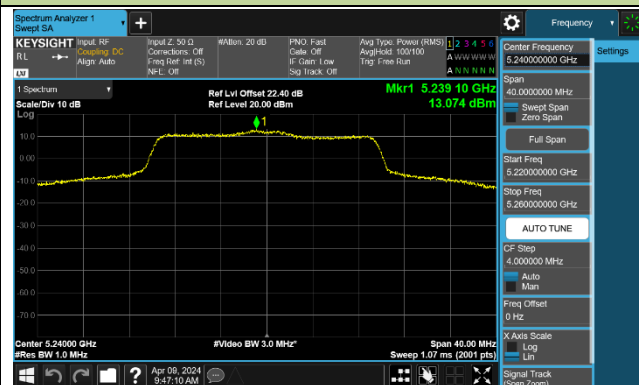

Channel 142 (5710MHz)

802.11ac-VHT80 Power Spectral Density - Ant 0

802.11ac-VHT160 Power Spectral Density - Ant 0

Channel 50 (5250MHz)

Channel 114 (5570MHz)

802.11ax-HE20 Power Spectral Density - Ant 0

Channel 36 (5180MHz)

Channel 44 (5220MHz)

Channel 48 (5240MHz)

Channel 52 (5260MHz)

Channel 60 (5300MHz)

Channel 64 (5320MHz)

Channel 100 (5500MHz)

Channel 116 (5580MHz)

802.11ax-HE40 Power Spectral Density - Ant 0