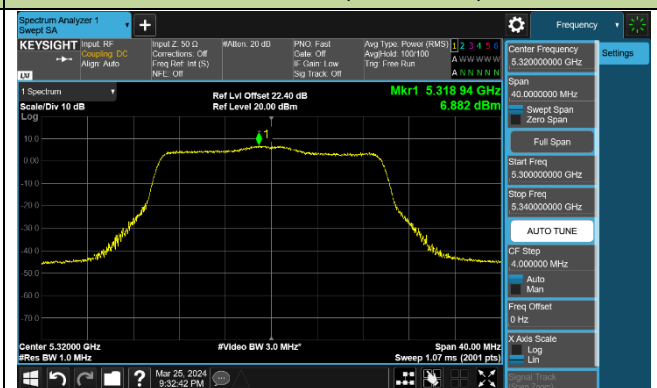

Channel 44 (5220MHz)

Channel 48 (5240MHz)

Channel 52 (5260MHz)

Channel 60 (5300MHz)

Channel 64 (5320MHz)

Channel 100 (5500MHz)

Channel 116 (5580MHz)

802.11ax-HE40 Power Spectral Density - Ant 0

Channel 38 (5190MHz)

Channel 46 (5230MHz)

Channel 54 (5270MHz)

Channel 62 (5310MHz)

Channel 102 (5510MHz)

Channel 110 (5550MHz)

Channel 134 (5670MHz)

Channel 142 (5710MHz)