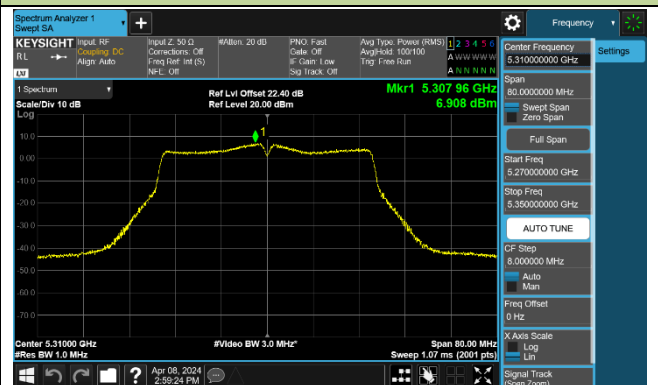

802.11ac-VHT40 Power Spectral Density - Ant 0

Channel 38 (5190MHz)

Channel 46 (5230MHz)

Channel 54 (5270MHz)

Channel 62 (5310MHz)

Channel 102 (5510MHz)

Channel 110 (5550MHz)

Channel 134 (5670MHz)

Channel 142 (5710MHz)

802.11ac-VHT80 Power Spectral Density - Ant 0

802.11ac-VHT160 Power Spectral Density - Ant 0

Channel 50 (5250MHz)

Channel 114 (5570MHz)

802.11ax-HE20 Power Spectral Density - Ant 0

Channel 36 (5180MHz)