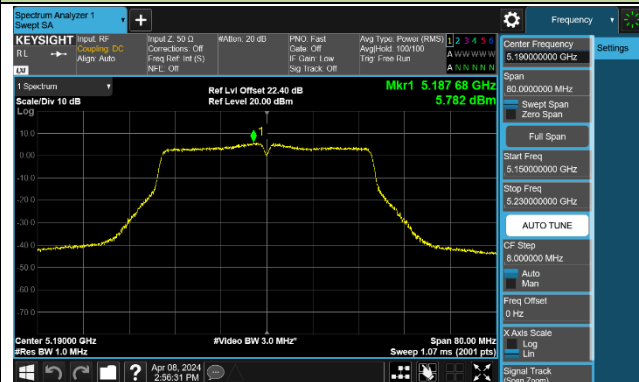

802.11ac-VHT40 Power Spectral Density - Ant 0

Channel 38 (5190MHz)

Channel 46 (5230MHz)

Channel 54 (5270MHz)

Channel 62 (5310MHz)

Channel 102 (5510MHz)

Channel 110 (5550MHz)

Channel 134 (5670MHz)

Channel 142 (5710MHz)

802.11ac-VHT80 Power Spectral Density - Ant 0

802.11ac-VHT160 Power Spectral Density - Ant 0

Channel 50 (5250MHz)

Channel 114 (5570MHz)

802.11ax-HE20 Power Spectral Density - Ant 0

Channel 36 (5180MHz)