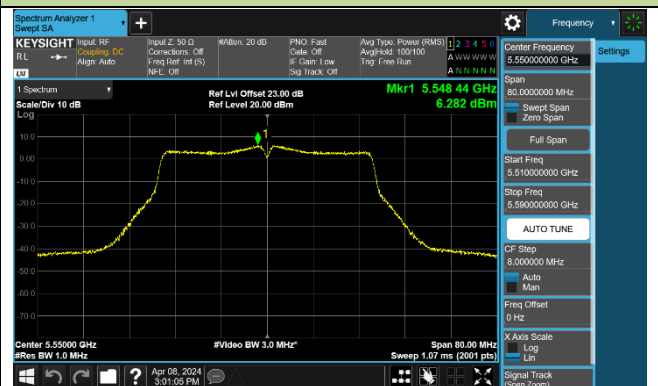

802.11ac-VHT40 Power Spectral Density - Ant 0

Channel 38 (5190MHz)

Channel 46 (5230MHz)

Channel 54 (5270MHz)

Channel 62 (5310MHz)

Channel 102 (5510MHz)

Channel 110 (5550MHz)

Channel 134 (5670MHz)

Channel 142 (5710MHz)

802.11ac-VHT80 Power Spectral Density - Ant 0

802.11ac-VHT160 Power Spectral Density - Ant 0

Channel 50 (5250MHz)

Channel 114 (5570MHz)

802.11ax-HE20 Power Spectral Density - Ant 0

Channel 36 (5180MHz)