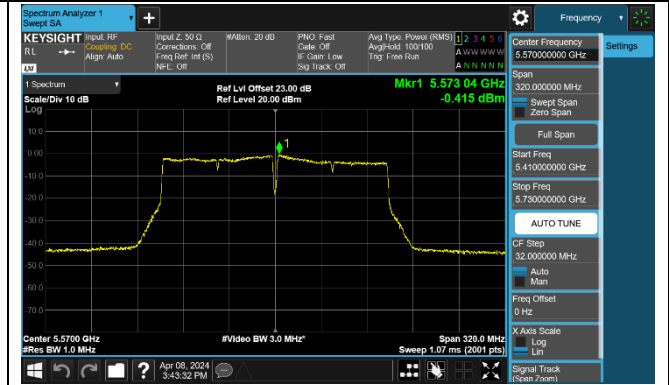

Channel 142 (5710MHz)

802.11ac-VHT80 Power Spectral Density - Ant 0

802.11ac-VHT160 Power Spectral Density - Ant 0

Channel 50 (5250MHz)

Channel 114 (5570MHz)

802.11ax-HE20 Power Spectral Density - Ant 0

Channel 36 (5180MHz)

Channel 44 (5220MHz)

Channel 48 (5240MHz)

Channel 52 (5260MHz)

Channel 60 (5300MHz)

Channel 64 (5320MHz)

Channel 100 (5500MHz)

Channel 116 (5580MHz)

802.11ax-HE40 Power Spectral Density - Ant 0