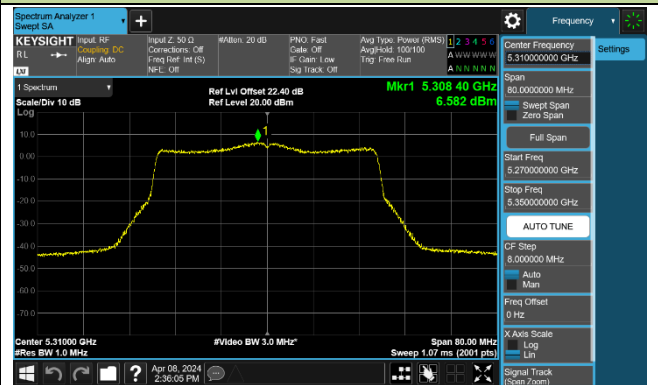

802.11ax-HE80 Power Spectral Density - Ant 0

802.11ax-HE160 Power Spectral Density - Ant 0

Channel 50 (5250MHz)

Channel 114 (5570MHz)

802.11be-EHT20 Power Spectral Density - Ant 0

Channel 36 (5180MHz)

Channel 44 (5220MHz)

Channel 48 (5240MHz)

Channel 52 (5260MHz)

Channel 60 (5300MHz)

Channel 64 (5320MHz)

Channel 100 (5500MHz)

Channel 116 (5580MHz)

802.11be-EHT40 Power Spectral Density - Ant 0

Channel 38 (5190MHz)

Channel 46 (5230MHz)

Channel 54 (5270MHz)

Channel 62 (5310MHz)

Channel 102 (5510MHz)

Channel 110 (5550MHz)

Channel 134 (5670MHz)

Channel 142 (5710MHz)