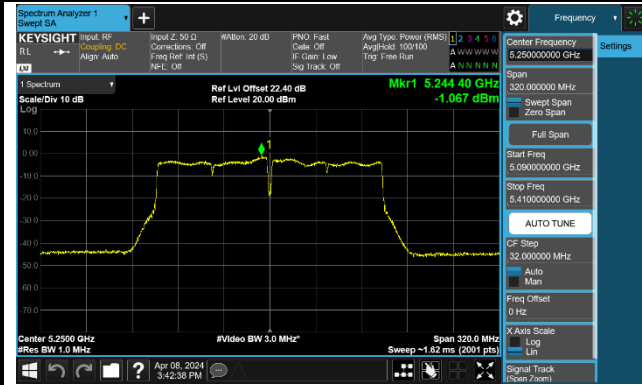

Channel 142 (5710MHz)

802.11ac-VHT80 Power Spectral Density - Ant 0

802.11ac-VHT160 Power Spectral Density - Ant 0

Channel 50 (5250MHz)

Channel 114 (5570MHz)

802.11ax-HE20 Power Spectral Density - Ant 0

Channel 36 (5180MHz)

Channel 44 (5220MHz)

Channel 48 (5240MHz)

Channel 52 (5260MHz)

Channel 60 (5300MHz)

Channel 64 (5320MHz)

Channel 100 (5500MHz)

Channel 116 (5580MHz)

802.11ax-HE40 Power Spectral Density - Ant 0