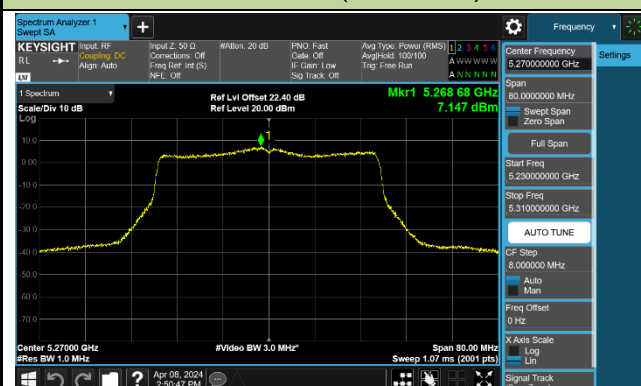

Channel 54 (5270MHz)