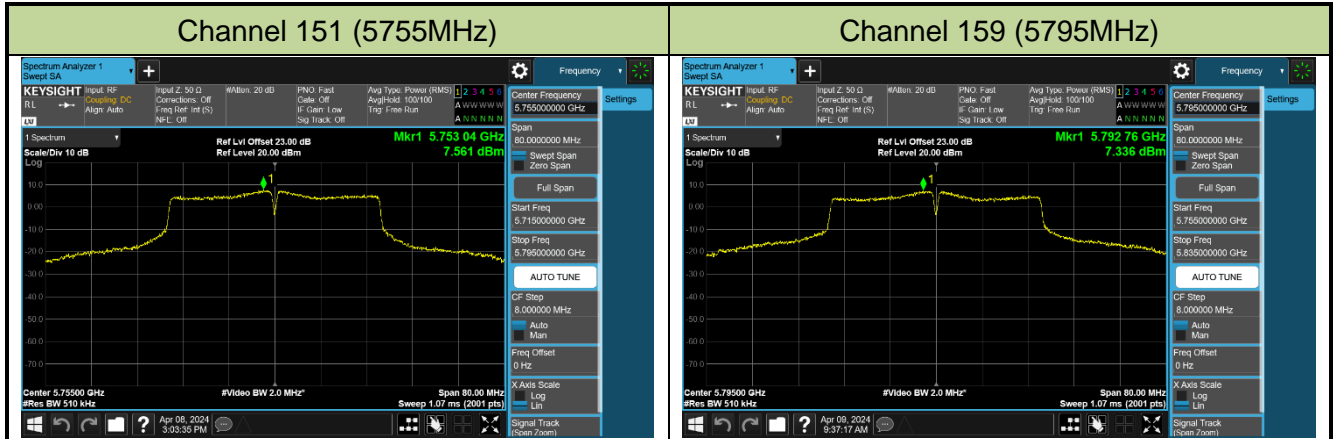

802.11ac-VHT40 Power Spectral Density - Ant 0

Channel 38 (5190MHz)

Channel 46 (5230MHz)

Channel 54 (5270MHz)

Channel 62 (5310MHz)

Channel 102 (5510MHz)

Channel 110 (5550MHz)

Channel 134 (5670MHz)

Channel 142 (5710MHz)

802.11ac-VHT80 Power Spectral Density - Ant 0

802.11ac-VHT160 Power Spectral Density - Ant 0

Channel 50 (5250MHz)

Channel 114 (5570MHz)

802.11ax-HE20 Power Spectral Density - Ant 0

Channel 36 (5180MHz)