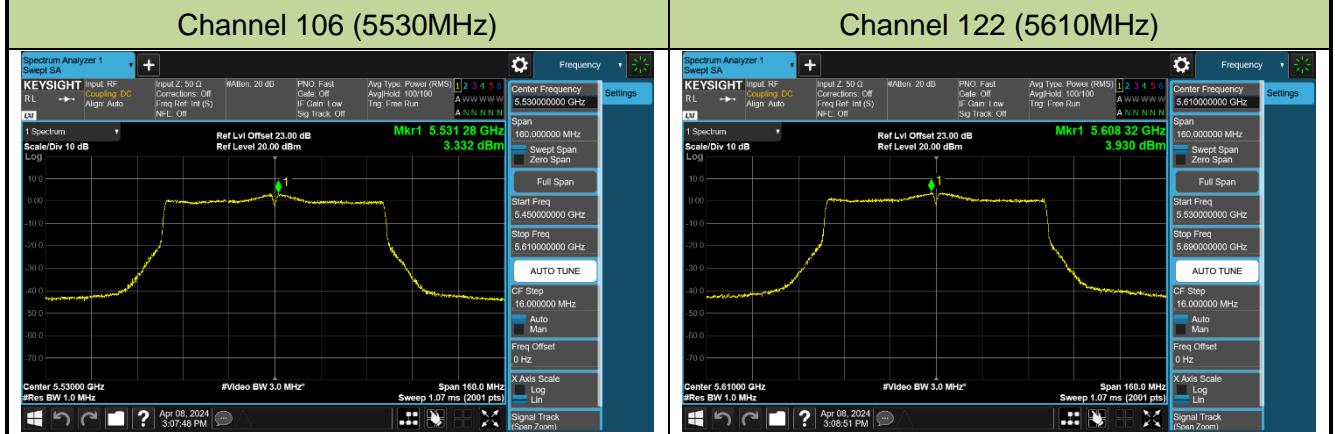

802.11ac-VHT40 Power Spectral Density - Ant 0

Channel 38 (5190MHz)

Channel 46 (5230MHz)

Channel 54 (5270MHz)

Channel 62 (5310MHz)

Channel 102 (5510MHz)

Channel 110 (5550MHz)

Channel 134 (5670MHz)

Channel 142 (5710MHz)

802.11ac-VHT80 Power Spectral Density - Ant 0

802.11ac-VHT160 Power Spectral Density - Ant 0

Channel 50 (5250MHz)

Channel 114 (5570MHz)

802.11ax-HE20 Power Spectral Density - Ant 0

Channel 36 (5180MHz)