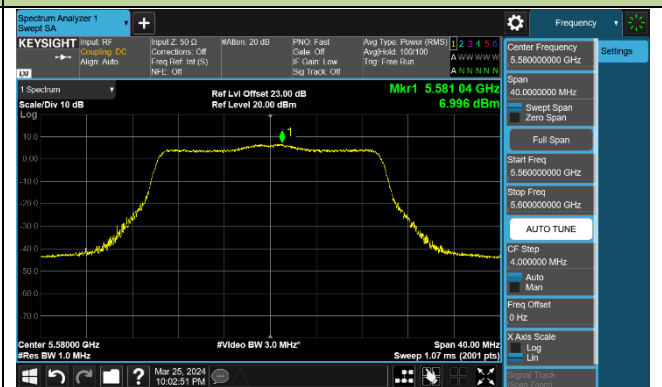

802.11ax-HE80 Power Spectral Density - Ant 0

802.11ax-HE160 Power Spectral Density - Ant 0

Channel 50 (5250MHz)

Channel 114 (5570MHz)

802.11be-EHT20 Power Spectral Density - Ant 0

Channel 36 (5180MHz)

Channel 44 (5220MHz)

Channel 48 (5240MHz)

Channel 52 (5260MHz)

Channel 60 (5300MHz)

Channel 64 (5320MHz)

Channel 100 (5500MHz)

Channel 116 (5580MHz)

802.11be-EHT40 Power Spectral Density - Ant 0

Channel 38 (5190MHz)

Channel 46 (5230MHz)

Channel 54 (5270MHz)

Channel 62 (5310MHz)

Channel 102 (5510MHz)

Channel 110 (5550MHz)

Channel 134 (5670MHz)

Channel 142 (5710MHz)