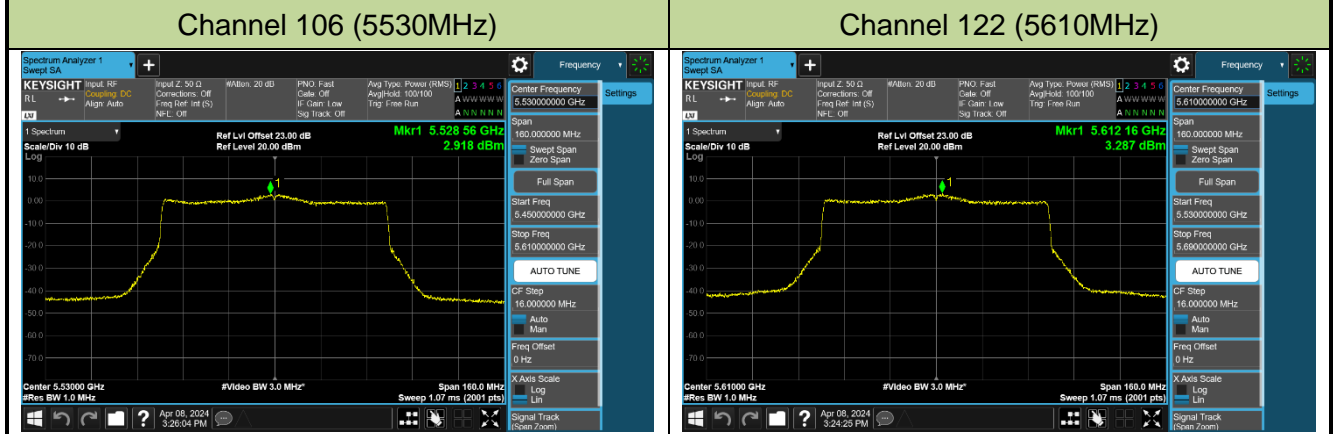

Channel 38 (5190MHz)

Channel 46 (5230MHz)

Channel 54 (5270MHz)

Channel 62 (5310MHz)

Channel 102 (5510MHz)

Channel 110 (5550MHz)

Channel 134 (5670MHz)

Channel 142 (5710MHz)

802.11ax-HE80 Power Spectral Density - Ant 0

802.11ax-HE160 Power Spectral Density - Ant 0

Channel 50 (5250MHz)

Channel 114 (5570MHz)

802.11be-EHT20 Power Spectral Density - Ant 0

Channel 36 (5180MHz)

Channel 44 (5220MHz)