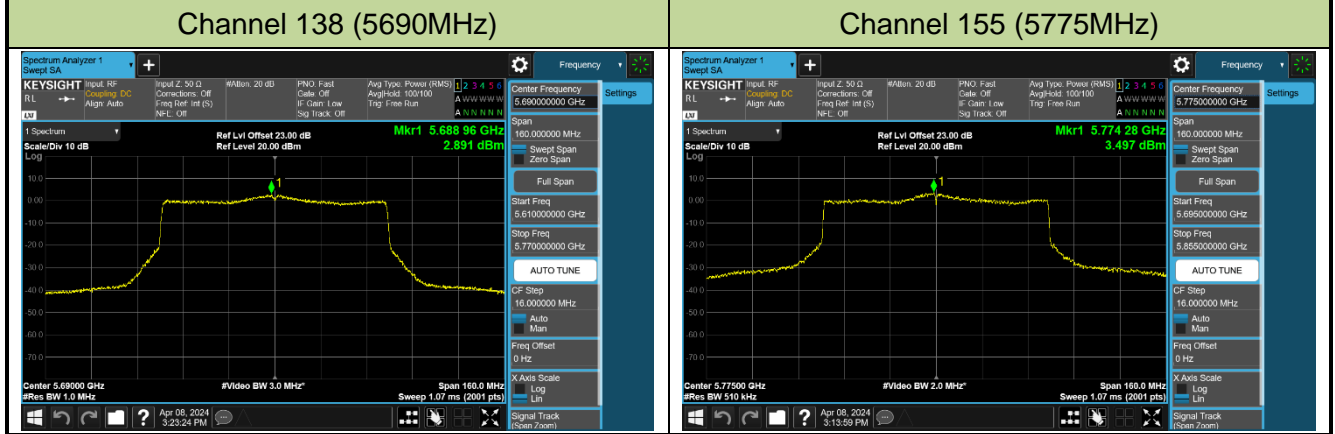

Channel 38 (5190MHz)

Channel 46 (5230MHz)

Channel 54 (5270MHz)

Channel 62 (5310MHz)

Channel 102 (5510MHz)

Channel 110 (5550MHz)

Channel 134 (5670MHz)

Channel 142 (5710MHz)

802.11ax-HE80 Power Spectral Density - Ant 0

802.11ax-HE160 Power Spectral Density - Ant 0

Channel 50 (5250MHz)

Channel 114 (5570MHz)

802.11be-EHT20 Power Spectral Density - Ant 0

Channel 36 (5180MHz)

Channel 44 (5220MHz)