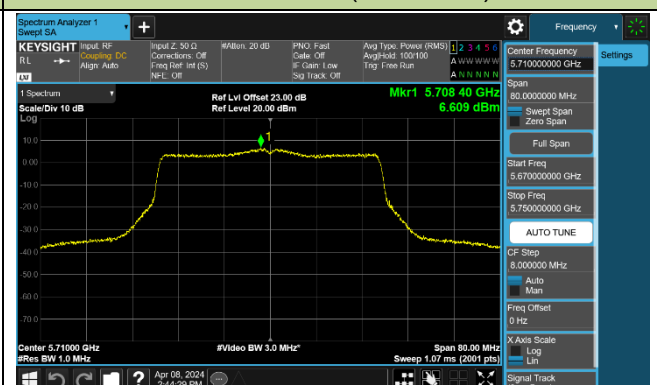

Channel 38 (5190MHz)

Channel 46 (5230MHz)

Channel 54 (5270MHz)

Channel 62 (5310MHz)

Channel 102 (5510MHz)

Channel 110 (5550MHz)

Channel 134 (5670MHz)

Channel 142 (5710MHz)

802.11ax-HE80 Power Spectral Density - Ant 0

802.11ax-HE160 Power Spectral Density - Ant 0

Channel 50 (5250MHz)

Channel 114 (5570MHz)

802.11be-EHT20 Power Spectral Density - Ant 0

Channel 36 (5180MHz)

Channel 44 (5220MHz)