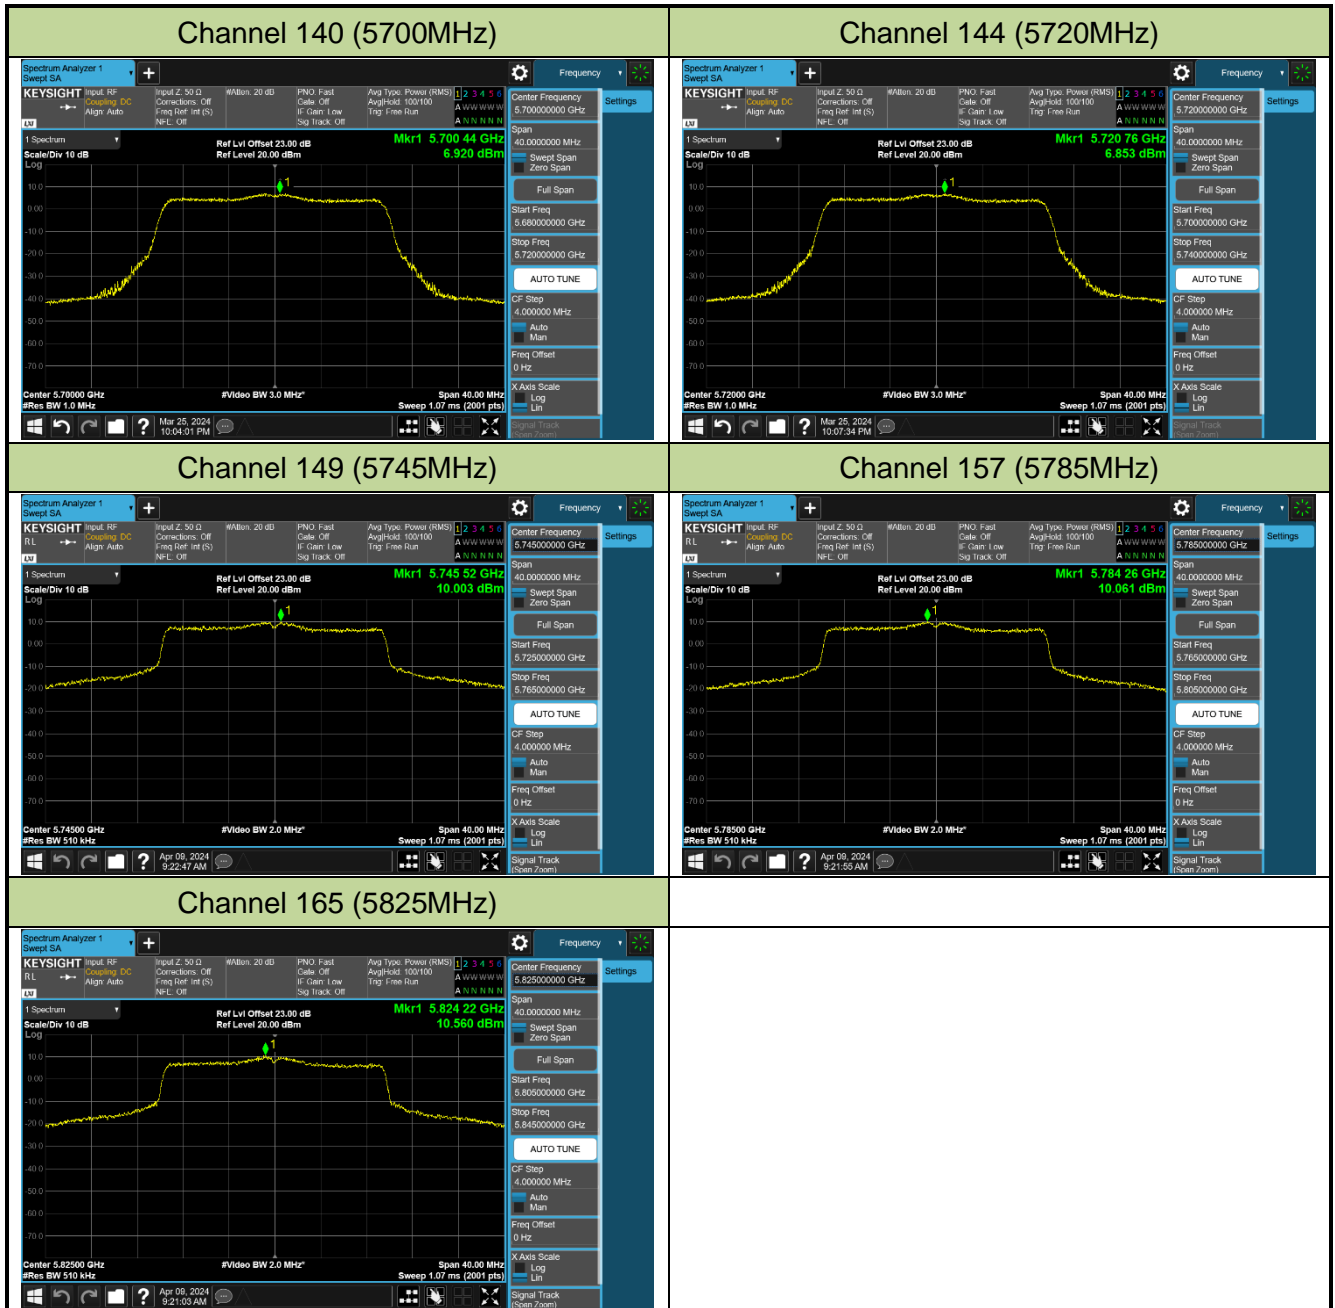

802.11ax-HE80 Power Spectral Density - Ant 0

802.11ax-HE160 Power Spectral Density - Ant 0

Channel 50 (5250MHz)

Channel 114 (5570MHz)

802.11be-EHT20 Power Spectral Density - Ant 0

Channel 36 (5180MHz)

Channel 44 (5220MHz)

Channel 48 (5240MHz)

Channel 52 (5260MHz)

Channel 60 (5300MHz)

Channel 64 (5320MHz)

Channel 100 (5500MHz)

Channel 116 (5580MHz)

802.11be-EHT40 Power Spectral Density - Ant 0

Channel 38 (5190MHz)

Channel 46 (5230MHz)

Channel 54 (5270MHz)

Channel 62 (5310MHz)

Channel 102 (5510MHz)

Channel 110 (5550MHz)

Channel 134 (5670MHz)

Channel 142 (5710MHz)