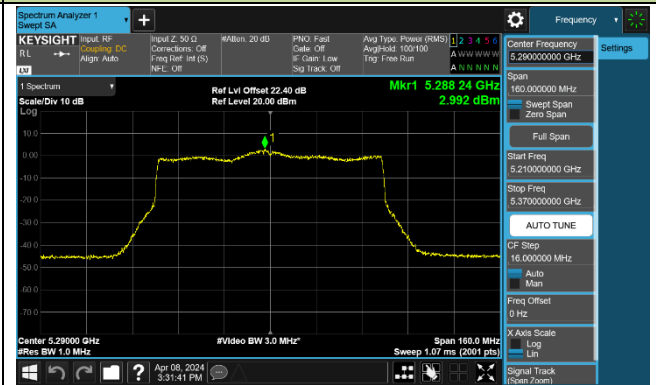

### 802.11be-EHT80 Power Spectral Density - Ant 0

Channel 42 (5210MHz)

Channel 58 (5290MHz)

Channel 106 (5530MHz)

Channel 122 (5610MHz)

Channel 138 (5690MHz)

Channel 155 (5775MHz)

### 802.11be-EHT160 Power Spectral Density - Ant 0

Channel 50 (5250MHz)

Channel 114 (5570MHz)