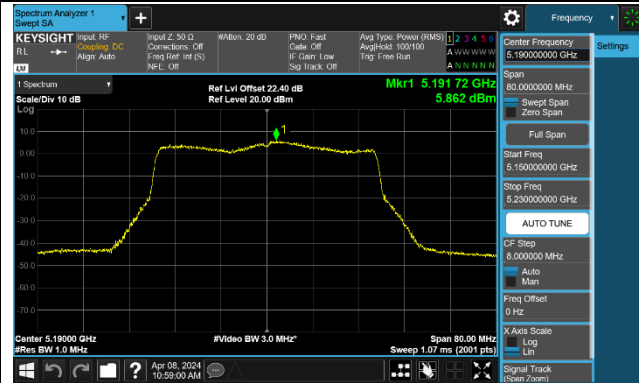

802.11ax-HE40 Power Spectral Density - Ant 1

Channel 38 (5190MHz)