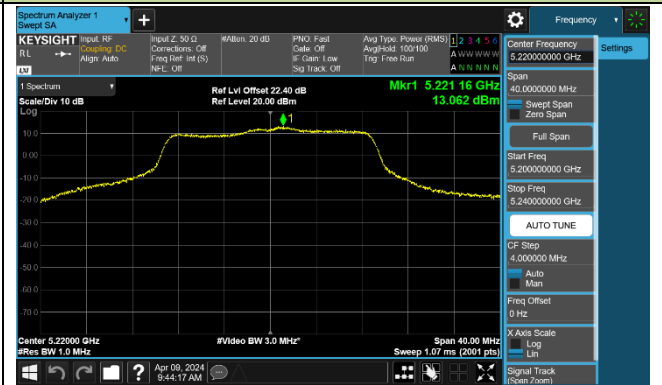

Channel 116 (5580MHz)

## 802.11ac-VHT20 Power Spectral Density - Ant 1

Channel 36 (5180MHz)

Channel 44 (5220MHz)

Channel 48 (5240MHz)

Channel 52 (5260MHz)

Channel 60 (5300MHz)

Channel 64 (5320MHz)

Channel 100 (5500MHz)