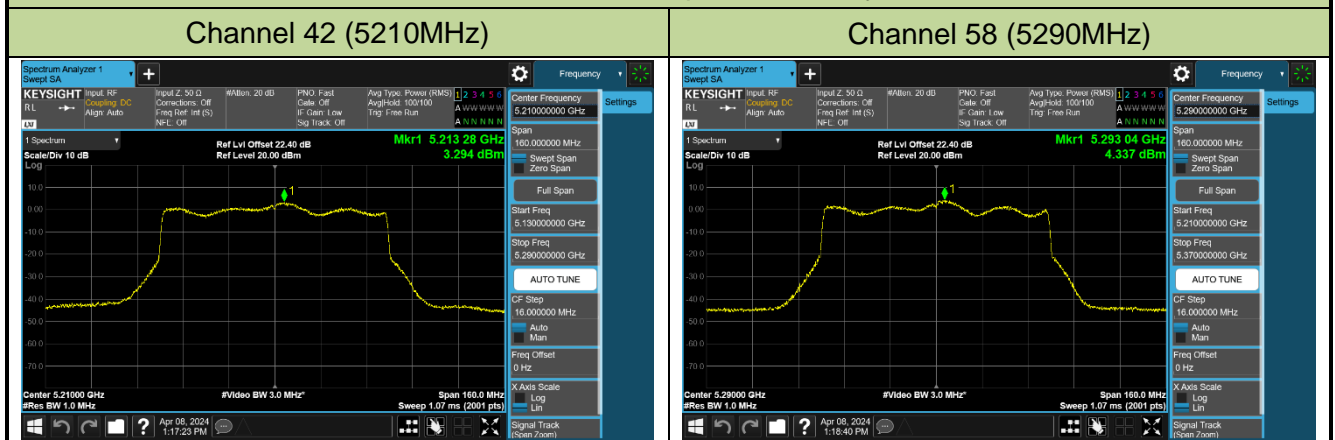

### Channel 110 (5550MHz)

### Channel 134 (5670MHz)

### Channel 142 (5710MHz)

802.11ax-HE80 Power Spectral Density - Ant 1

802.11ax-HE160 Power Spectral Density - Ant 1

Channel 50 (5250MHz)

Channel 114 (5570MHz)