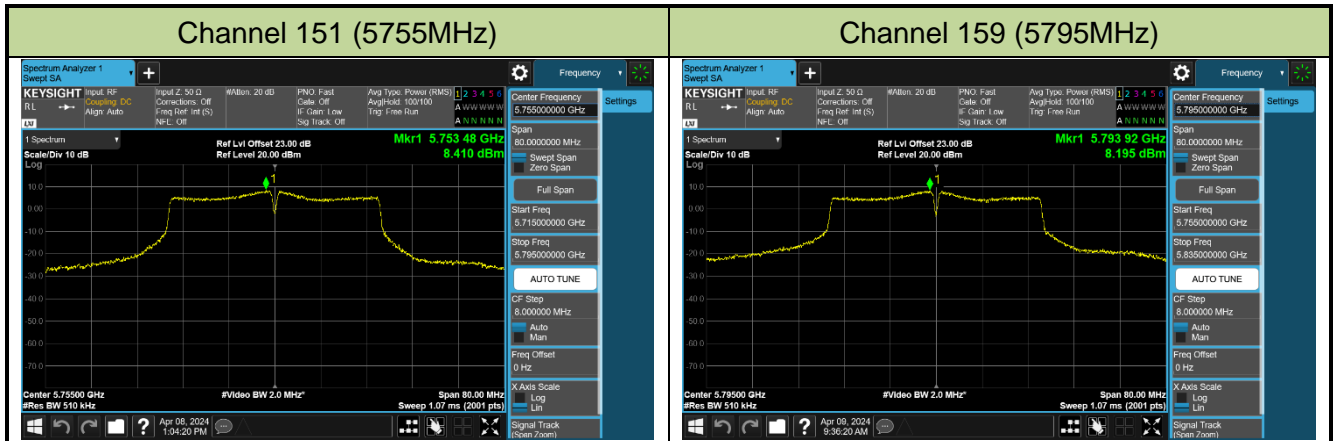

Channel 116 (5580MHz)

### 802.11ac-VHT40 Power Spectral Density - Ant 1

Channel 38 (5190MHz)

Channel 46 (5230MHz)

Channel 54 (5270MHz)

Channel 62 (5310MHz)

Channel 102 (5510MHz)

Channel 110 (5550MHz)

Channel 134 (5670MHz)

Channel 142 (5710MHz)