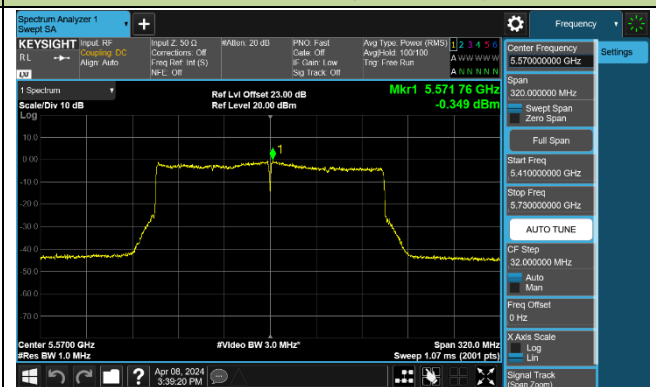

### 802.11be-EHT80 Power Spectral Density - Ant 0

Channel 42 (5210MHz)

Channel 58 (5290MHz)

Channel 106 (5530MHz)

Channel 122 (5610MHz)

Channel 138 (5690MHz)

Channel 155 (5775MHz)

### 802.11be-EHT160 Power Spectral Density - Ant 0

Channel 50 (5250MHz)

Channel 114 (5570MHz)