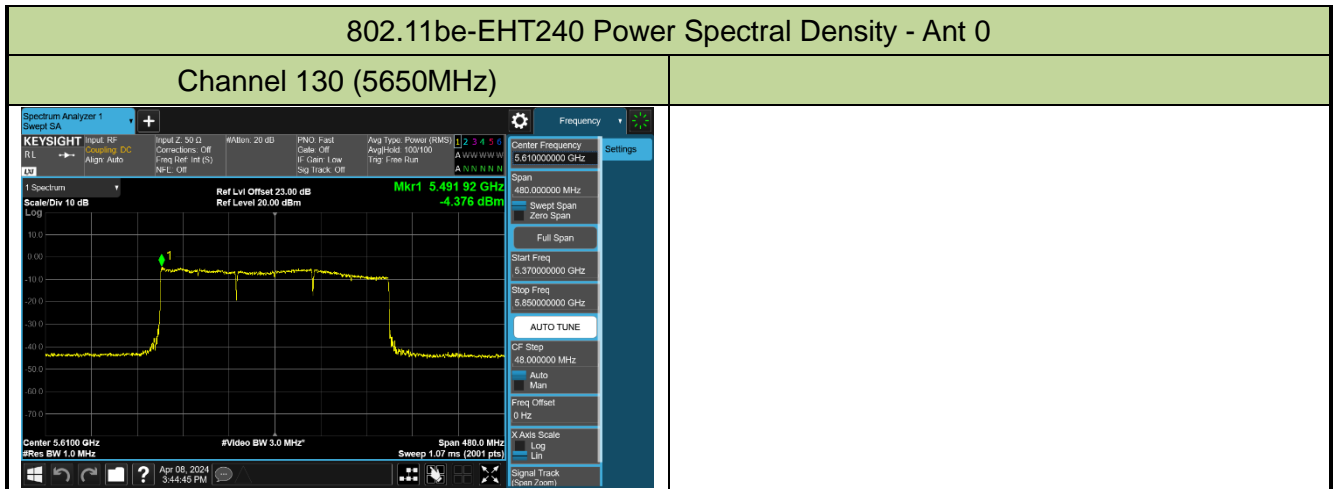

### 802.11be-EHT80 Power Spectral Density - Ant 0

Channel 42 (5210MHz)

Channel 58 (5290MHz)

Channel 106 (5530MHz)

Channel 122 (5610MHz)

Channel 138 (5690MHz)

Channel 155 (5775MHz)

### 802.11be-EHT160 Power Spectral Density - Ant 0

Channel 50 (5250MHz)

Channel 114 (5570MHz)