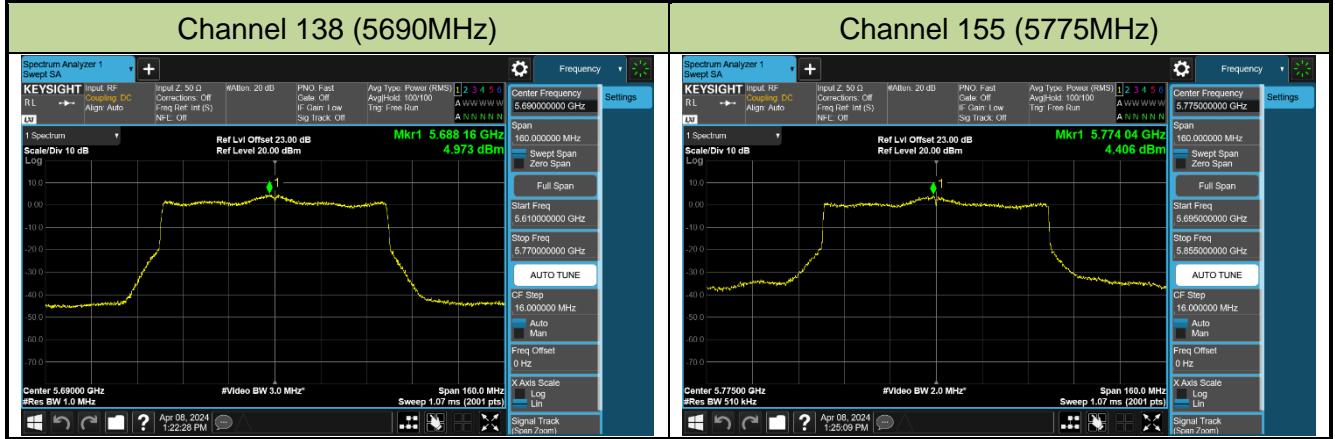

### Channel 110 (5550MHz)

### Channel 134 (5670MHz)

### Channel 142 (5710MHz)

802.11ax-HE80 Power Spectral Density - Ant 1

802.11ax-HE160 Power Spectral Density - Ant 1

Channel 50 (5250MHz)

Channel 114 (5570MHz)