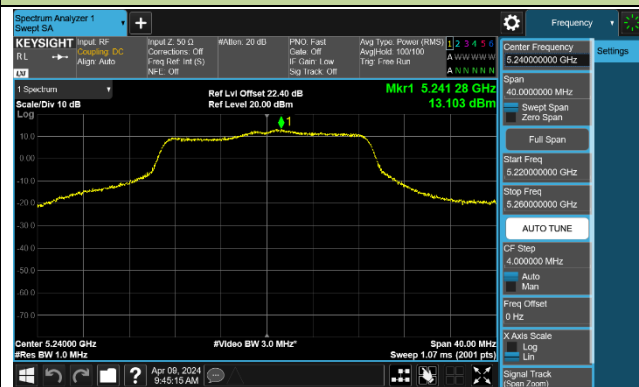

## 802.11ac-VHT20 Power Spectral Density - Ant 1

Channel 36 (5180MHz)

Channel 44 (5220MHz)

Channel 48 (5240MHz)

Channel 52 (5260MHz)

Channel 60 (5300MHz)

Channel 64 (5320MHz)

Channel 100 (5500MHz)

Channel 116 (5580MHz)