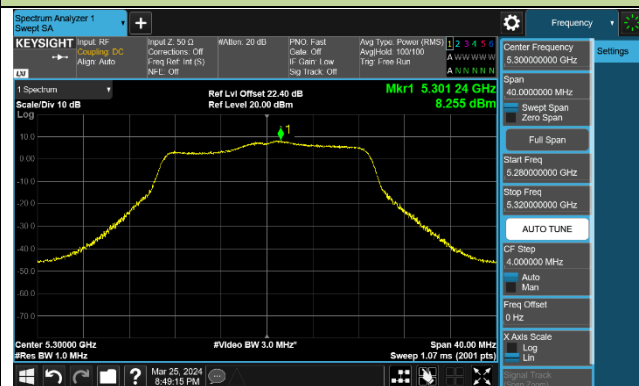

## 802.11ac-VHT20 Power Spectral Density - Ant 1

Channel 36 (5180MHz)

Channel 44 (5220MHz)

Channel 48 (5240MHz)

Channel 52 (5260MHz)

Channel 60 (5300MHz)

Channel 64 (5320MHz)

Channel 100 (5500MHz)

Channel 116 (5580MHz)