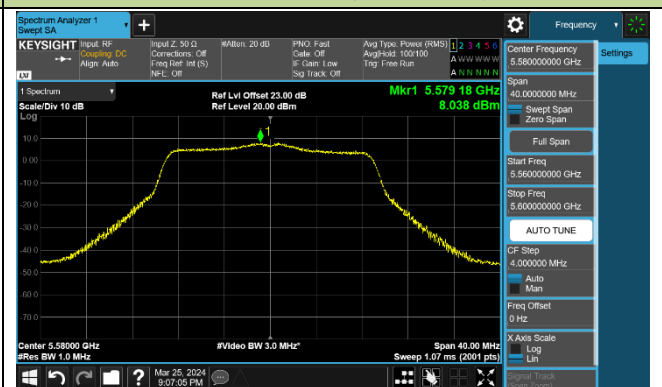

## 802.11ac-VHT20 Power Spectral Density - Ant 1

Channel 36 (5180MHz)

Channel 44 (5220MHz)

Channel 48 (5240MHz)

Channel 52 (5260MHz)

Channel 60 (5300MHz)

Channel 64 (5320MHz)

Channel 100 (5500MHz)

Channel 116 (5580MHz)