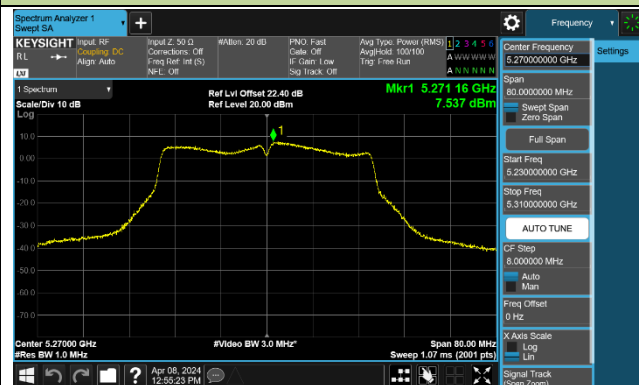

### 802.11ac-VHT40 Power Spectral Density - Ant 1

Channel 38 (5190MHz)

Channel 46 (5230MHz)

Channel 54 (5270MHz)

Channel 62 (5310MHz)

Channel 102 (5510MHz)

Channel 110 (5550MHz)

Channel 134 (5670MHz)

Channel 142 (5710MHz)