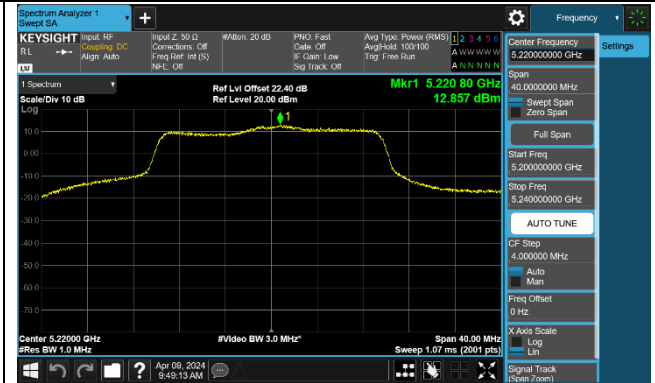

Channel 142 (5710MHz)

## 802.11ac-VHT80 Power Spectral Density - Ant 1

802.11ac-VHT160 Power Spectral Density - Ant 1

Channel 50 (5250MHz)

Channel 114 (5570MHz)

802.11ax-HE20 Power Spectral Density - Ant 1

Channel 36 (5180MHz)

Channel 44 (5220MHz)