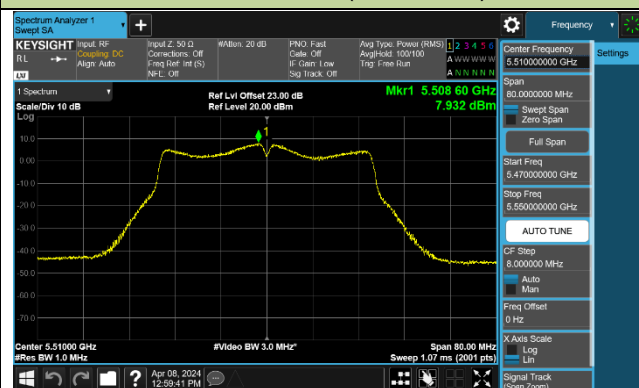

### 802.11ac-VHT40 Power Spectral Density - Ant 1

Channel 38 (5190MHz)

Channel 46 (5230MHz)

Channel 54 (5270MHz)

Channel 62 (5310MHz)

Channel 102 (5510MHz)

Channel 110 (5550MHz)

Channel 134 (5670MHz)

Channel 142 (5710MHz)