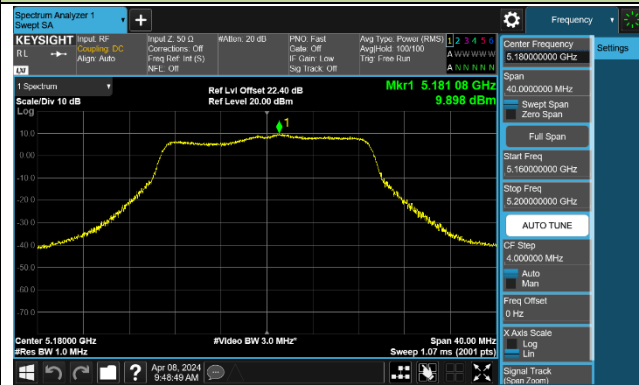

802.11ac-VHT20 Power Spectral Density - Ant 1

Channel 36 (5180MHz)