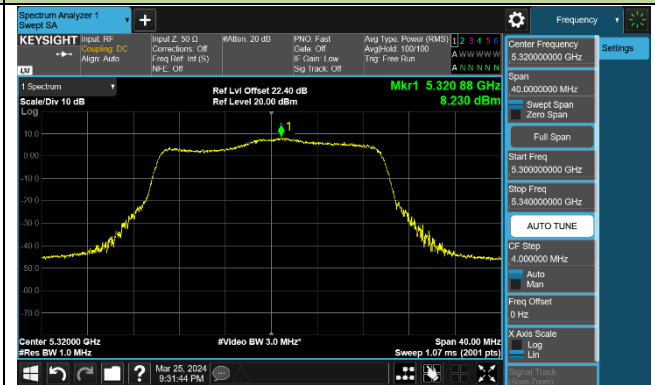

## 802.11ac-VHT80 Power Spectral Density - Ant 1

802.11ac-VHT160 Power Spectral Density - Ant 1

Channel 50 (5250MHz)

Channel 114 (5570MHz)

802.11ax-HE20 Power Spectral Density - Ant 1

Channel 36 (5180MHz)

Channel 44 (5220MHz)

Channel 48 (5240MHz)

Channel 52 (5260MHz)

Channel 60 (5300MHz)

Channel 64 (5320MHz)

Channel 100 (5500MHz)

Channel 116 (5580MHz)