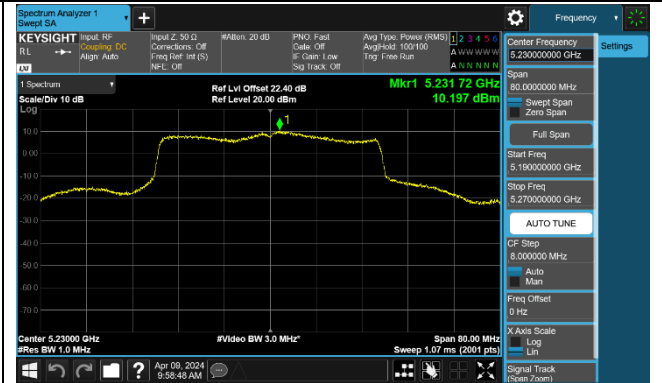

Channel 46 (5230MHz)