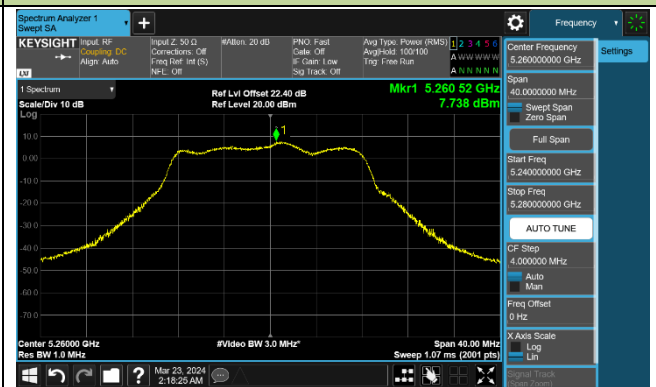

### 802.11a Power Spectral Density - Ant 1

Channel 36 (5180MHz)

Channel 44 (5220MHz)

Channel 48 (5240MHz)

Channel 52 (5260MHz)

Channel 60 (5300MHz)

Channel 64 (5320MHz)

Channel 100 (5500MHz)

Channel 116 (5580MHz)