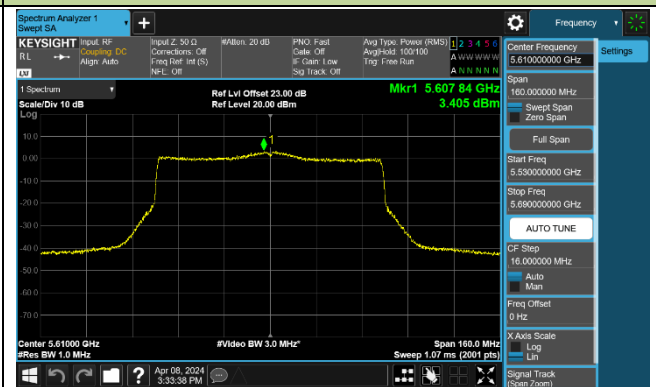

### 802.11be-EHT80 Power Spectral Density - Ant 0

Channel 42 (5210MHz)

Channel 58 (5290MHz)

Channel 106 (5530MHz)

Channel 122 (5610MHz)

Channel 138 (5690MHz)

Channel 155 (5775MHz)

### 802.11be-EHT160 Power Spectral Density - Ant 0

Channel 50 (5250MHz)

Channel 114 (5570MHz)