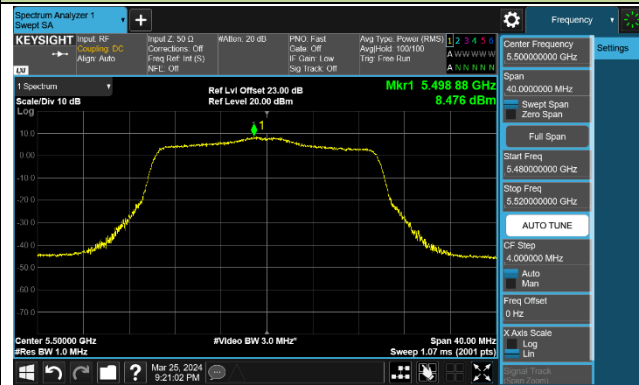

## 802.11ac-VHT80 Power Spectral Density - Ant 1

802.11ac-VHT160 Power Spectral Density - Ant 1

Channel 50 (5250MHz)

Channel 114 (5570MHz)

802.11ax-HE20 Power Spectral Density - Ant 1

Channel 36 (5180MHz)

Channel 44 (5220MHz)

Channel 48 (5240MHz)

Channel 52 (5260MHz)

Channel 60 (5300MHz)

Channel 64 (5320MHz)

Channel 100 (5500MHz)

Channel 116 (5580MHz)

## 802.11ax-HE40 Power Spectral Density - Ant 1