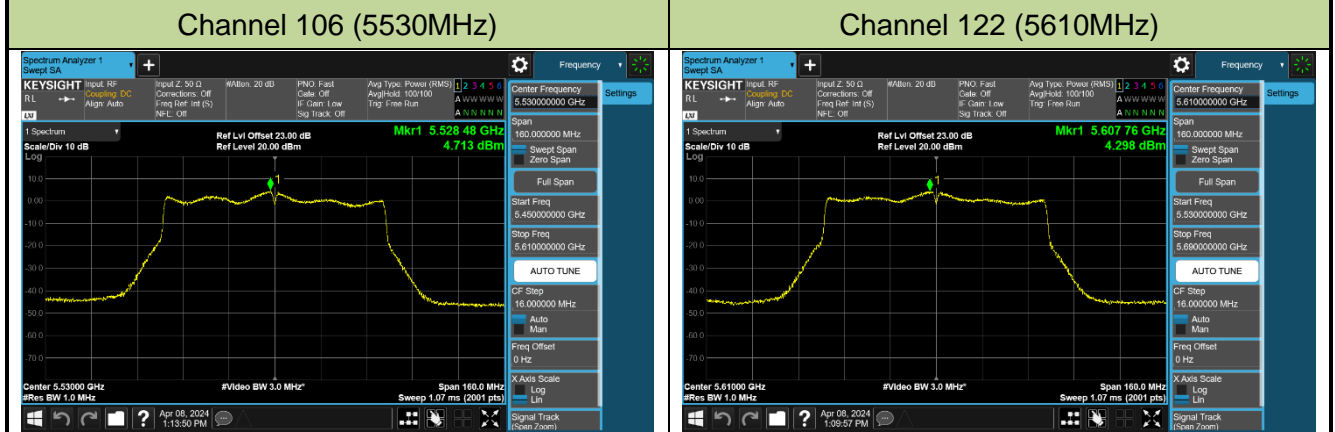

802.11ac-VHT80 Power Spectral Density - Ant 1