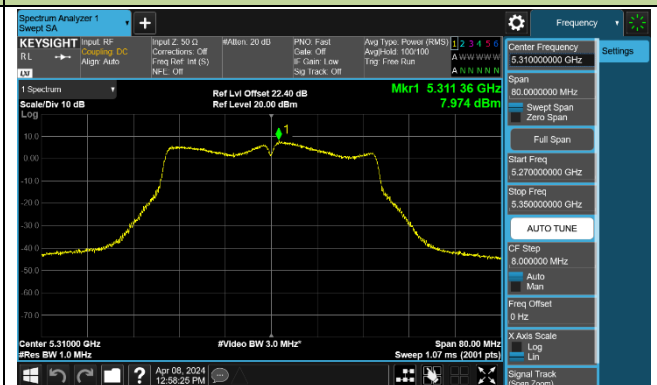

Channel 116 (5580MHz)

### 802.11ac-VHT40 Power Spectral Density - Ant 1

Channel 38 (5190MHz)

Channel 46 (5230MHz)

Channel 54 (5270MHz)

Channel 62 (5310MHz)

Channel 102 (5510MHz)

Channel 110 (5550MHz)

Channel 134 (5670MHz)

Channel 142 (5710MHz)