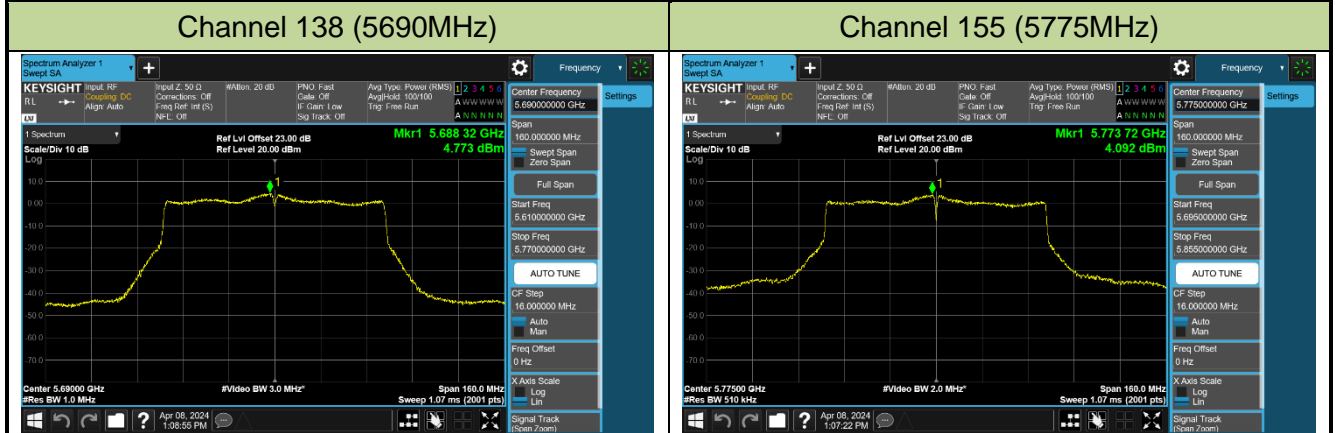

802.11ac-VHT80 Power Spectral Density - Ant 1