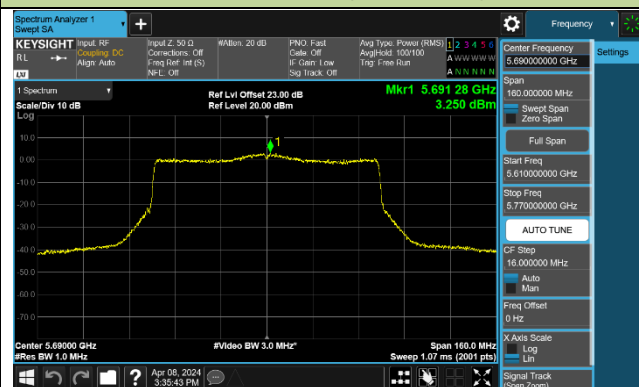

### 802.11be-EHT80 Power Spectral Density - Ant 0

Channel 42 (5210MHz)

Channel 58 (5290MHz)

Channel 106 (5530MHz)

Channel 122 (5610MHz)

Channel 138 (5690MHz)

Channel 155 (5775MHz)

### 802.11be-EHT160 Power Spectral Density - Ant 0

Channel 50 (5250MHz)

Channel 114 (5570MHz)