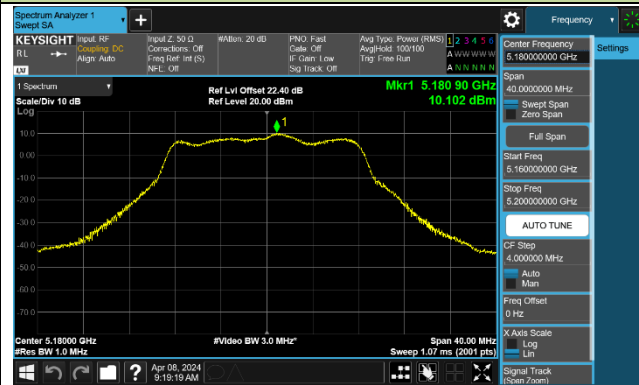

### 802.11be-EHT160 Power Spectral Density - Ant 0

Channel 50 (5250MHz)

Channel 114 (5570MHz)

### 802.11a Power Spectral Density - Ant 1

Channel 36 (5180MHz)

Channel 44 (5220MHz)

Channel 48 (5240MHz)

Channel 52 (5260MHz)

Channel 60 (5300MHz)

Channel 64 (5320MHz)

Channel 100 (5500MHz)