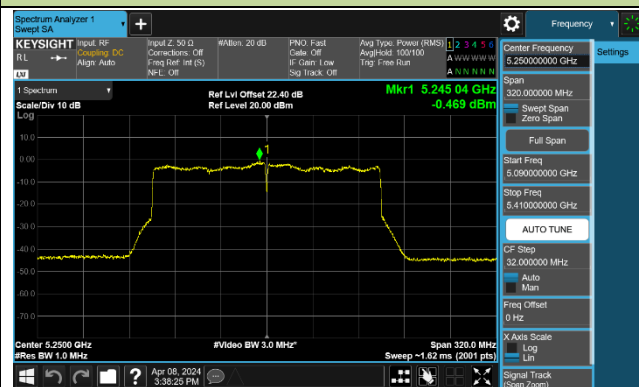

### 802.11be-EHT80 Power Spectral Density - Ant 0

Channel 42 (5210MHz)

Channel 58 (5290MHz)

Channel 106 (5530MHz)

Channel 122 (5610MHz)

Channel 138 (5690MHz)

Channel 155 (5775MHz)

### 802.11be-EHT160 Power Spectral Density - Ant 0

Channel 50 (5250MHz)

Channel 114 (5570MHz)