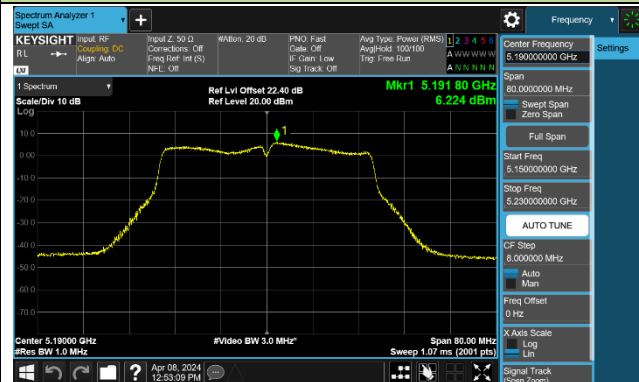

Channel 116 (5580MHz)

### 802.11ac-VHT40 Power Spectral Density - Ant 1

Channel 38 (5190MHz)

Channel 46 (5230MHz)

Channel 54 (5270MHz)

Channel 62 (5310MHz)

Channel 102 (5510MHz)

Channel 110 (5550MHz)

Channel 134 (5670MHz)

Channel 142 (5710MHz)