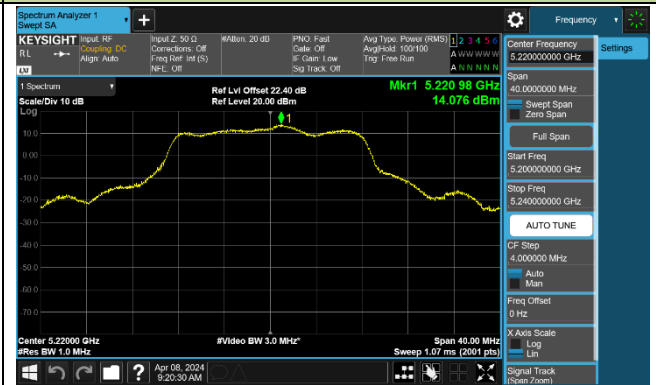

### 802.11be-EHT80 Power Spectral Density - Ant 0

Channel 42 (5210MHz)

Channel 58 (5290MHz)

Channel 106 (5530MHz)

Channel 122 (5610MHz)

Channel 138 (5690MHz)

Channel 155 (5775MHz)

### 802.11be-EHT160 Power Spectral Density - Ant 0

Channel 50 (5250MHz)

Channel 114 (5570MHz)

### 802.11a Power Spectral Density - Ant 1

Channel 36 (5180MHz)

Channel 44 (5220MHz)

Channel 48 (5240MHz)

Channel 52 (5260MHz)

Channel 60 (5300MHz)

Channel 64 (5320MHz)

Channel 100 (5500MHz)

Channel 116 (5580MHz)