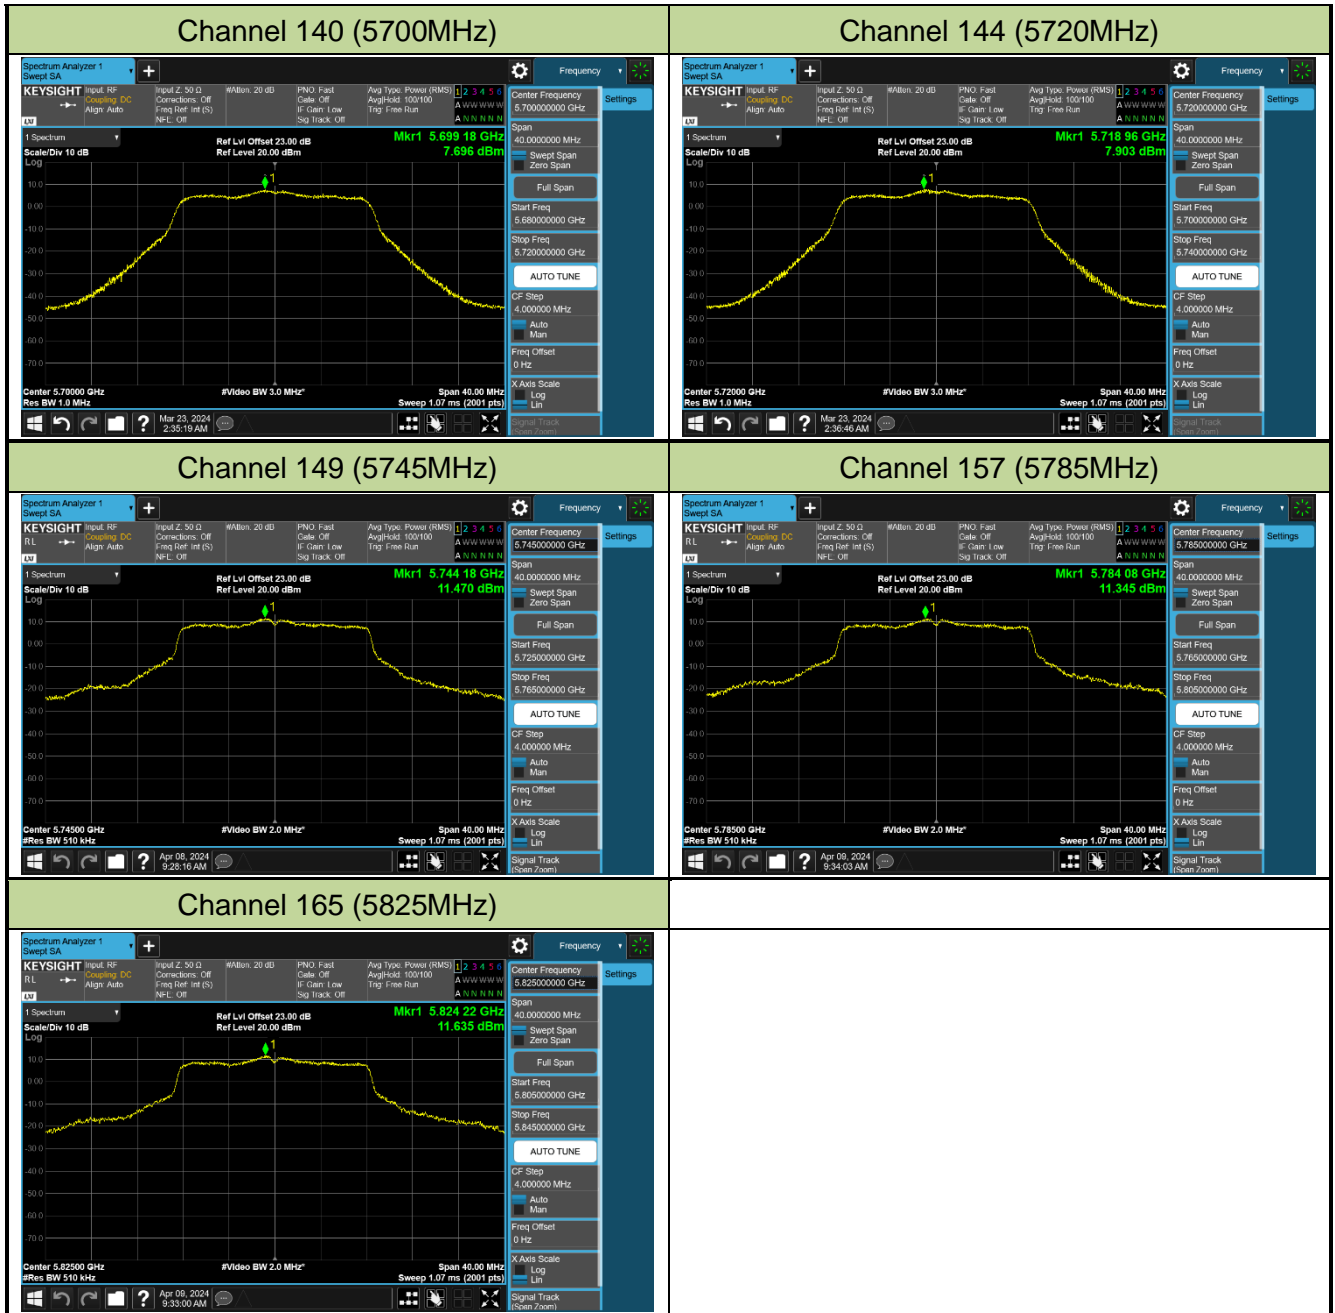

### 802.11a Power Spectral Density - Ant 1

Channel 36 (5180MHz)

Channel 44 (5220MHz)

Channel 48 (5240MHz)

Channel 52 (5260MHz)

Channel 60 (5300MHz)

Channel 64 (5320MHz)

Channel 100 (5500MHz)

Channel 116 (5580MHz)