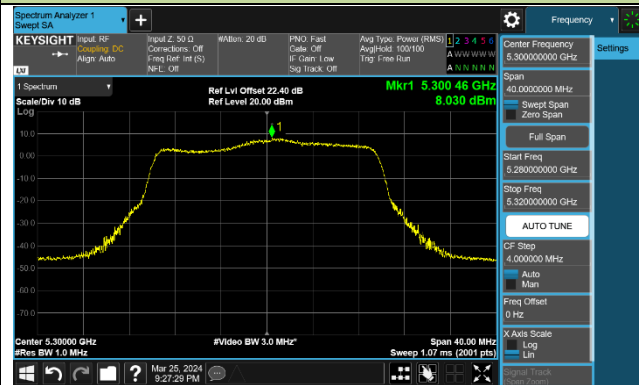

Channel 142 (5710MHz)

## 802.11ac-VHT80 Power Spectral Density - Ant 1

802.11ac-VHT160 Power Spectral Density - Ant 1

Channel 50 (5250MHz)

Channel 114 (5570MHz)

802.11ax-HE20 Power Spectral Density - Ant 1

Channel 36 (5180MHz)

Channel 44 (5220MHz)

Channel 48 (5240MHz)

Channel 52 (5260MHz)

Channel 60 (5300MHz)

Channel 64 (5320MHz)

Channel 100 (5500MHz)

Channel 116 (5580MHz)