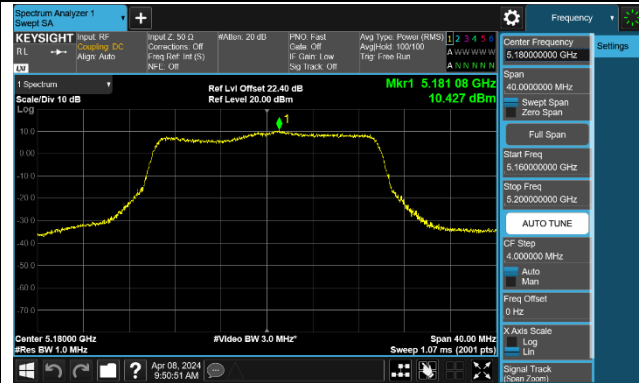

Channel 142 (5710MHz)

## 802.11ac-VHT80 Power Spectral Density - Ant 1

802.11ac-VHT160 Power Spectral Density - Ant 1

Channel 50 (5250MHz)

Channel 114 (5570MHz)

802.11ax-HE20 Power Spectral Density - Ant 1

Channel 36 (5180MHz)

Channel 44 (5220MHz)