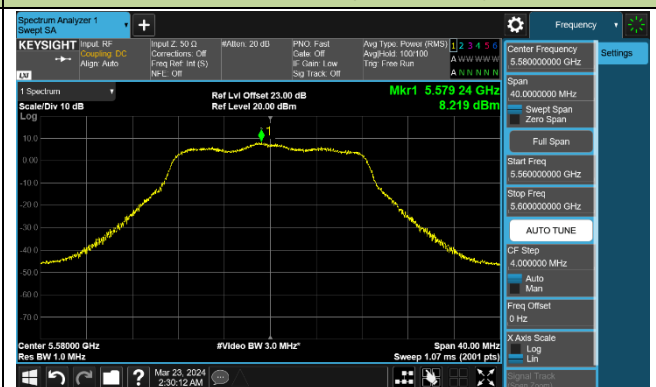

### 802.11a Power Spectral Density - Ant 1

Channel 36 (5180MHz)

Channel 44 (5220MHz)

Channel 48 (5240MHz)

Channel 52 (5260MHz)

Channel 60 (5300MHz)

Channel 64 (5320MHz)

Channel 100 (5500MHz)

Channel 116 (5580MHz)