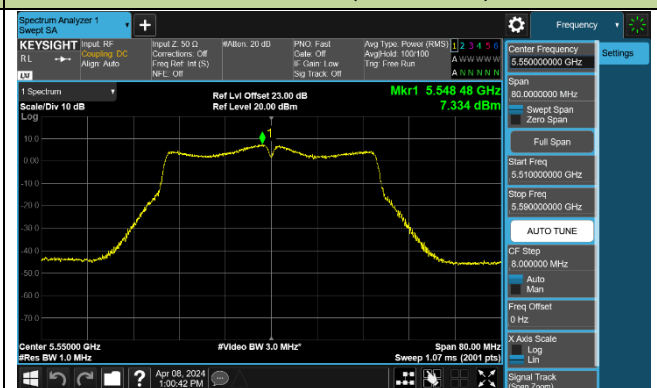

### 802.11ac-VHT40 Power Spectral Density - Ant 1

Channel 38 (5190MHz)

Channel 46 (5230MHz)

Channel 54 (5270MHz)

Channel 62 (5310MHz)

Channel 102 (5510MHz)

Channel 110 (5550MHz)

Channel 134 (5670MHz)

Channel 142 (5710MHz)