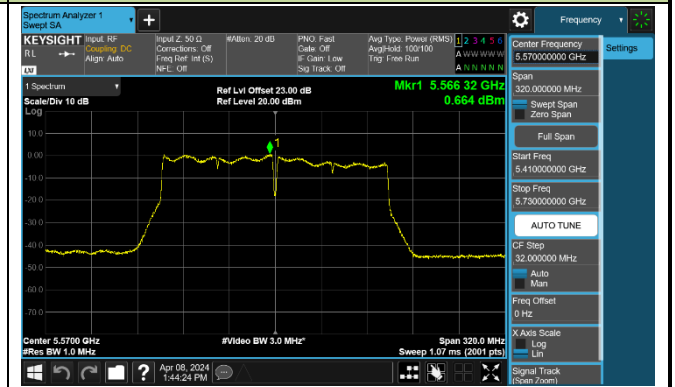

Channel 142 (5710MHz)

## 802.11ac-VHT80 Power Spectral Density - Ant 1

802.11ac-VHT160 Power Spectral Density - Ant 1

Channel 50 (5250MHz)

Channel 114 (5570MHz)

802.11ax-HE20 Power Spectral Density - Ant 1

Channel 36 (5180MHz)

Channel 44 (5220MHz)

Channel 48 (5240MHz)

Channel 52 (5260MHz)

Channel 60 (5300MHz)

Channel 64 (5320MHz)

Channel 100 (5500MHz)

Channel 116 (5580MHz)