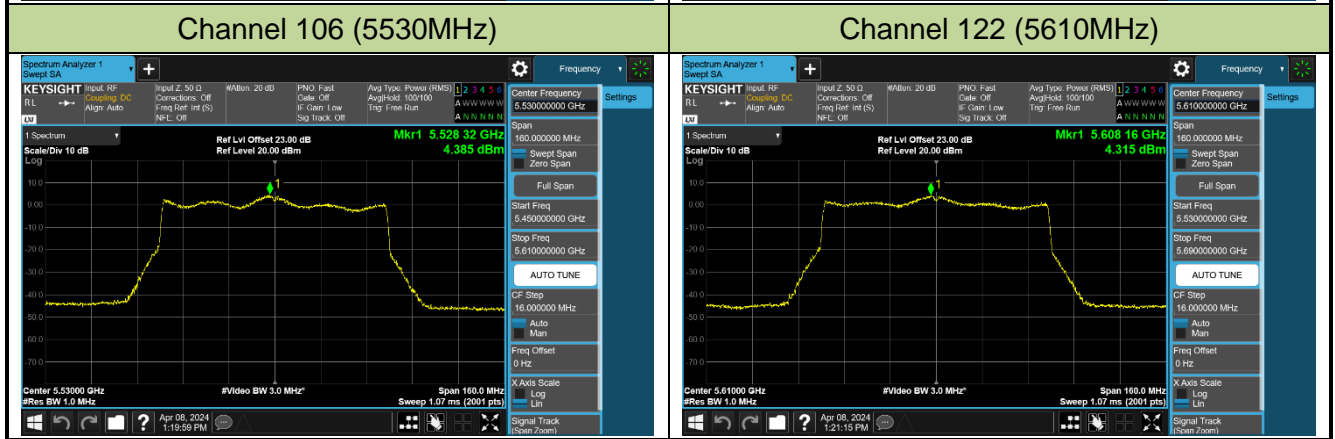

### Channel 110 (5550MHz)

### Channel 134 (5670MHz)

### Channel 142 (5710MHz)

802.11ax-HE80 Power Spectral Density - Ant 1

802.11ax-HE160 Power Spectral Density - Ant 1

Channel 50 (5250MHz)

Channel 114 (5570MHz)