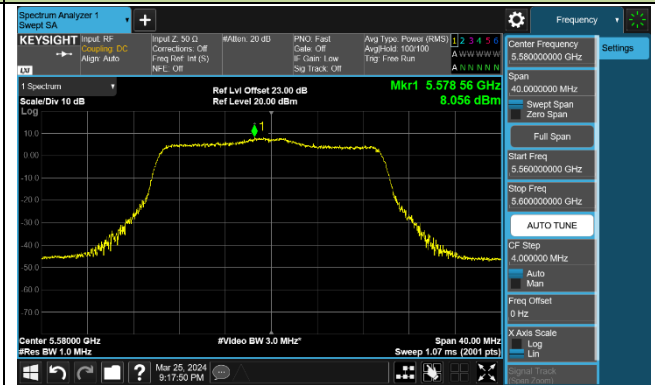

## 802.11ac-VHT80 Power Spectral Density - Ant 1

802.11ac-VHT160 Power Spectral Density - Ant 1

Channel 50 (5250MHz)

Channel 114 (5570MHz)

802.11ax-HE20 Power Spectral Density - Ant 1

Channel 36 (5180MHz)

Channel 44 (5220MHz)

Channel 48 (5240MHz)

Channel 52 (5260MHz)

Channel 60 (5300MHz)

Channel 64 (5320MHz)

Channel 100 (5500MHz)

Channel 116 (5580MHz)