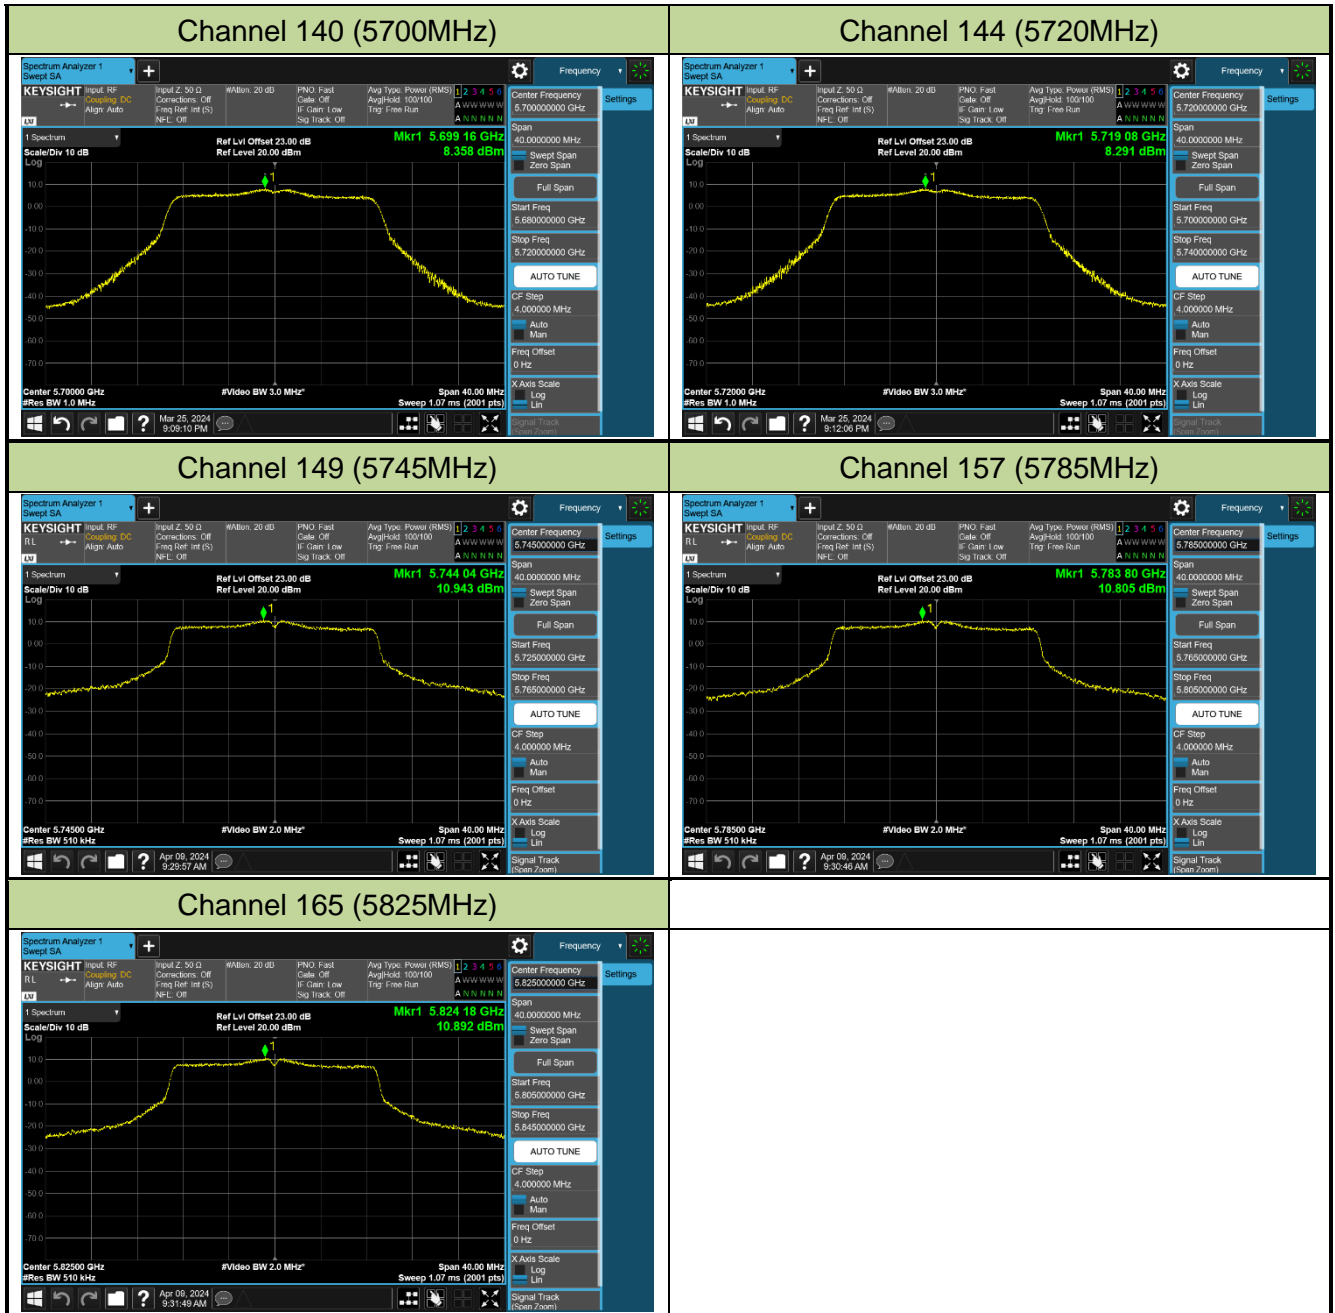

## 802.11ac-VHT20 Power Spectral Density - Ant 1

Channel 36 (5180MHz)

Channel 44 (5220MHz)

Channel 48 (5240MHz)

Channel 52 (5260MHz)

Channel 60 (5300MHz)

Channel 64 (5320MHz)

Channel 100 (5500MHz)

Channel 116 (5580MHz)