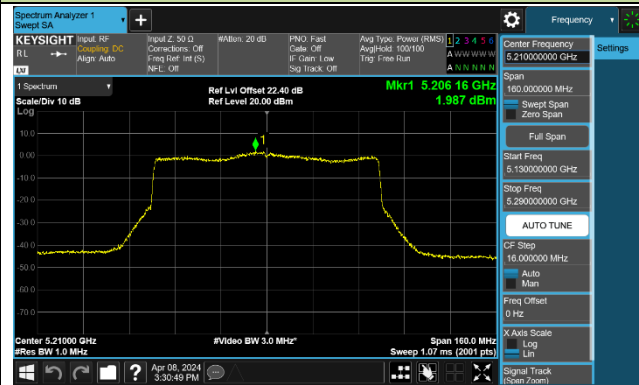

### 802.11be-EHT80 Power Spectral Density - Ant 0

Channel 42 (5210MHz)

Channel 58 (5290MHz)

Channel 106 (5530MHz)

Channel 122 (5610MHz)

Channel 138 (5690MHz)

Channel 155 (5775MHz)

### 802.11be-EHT160 Power Spectral Density - Ant 0

Channel 50 (5250MHz)

Channel 114 (5570MHz)