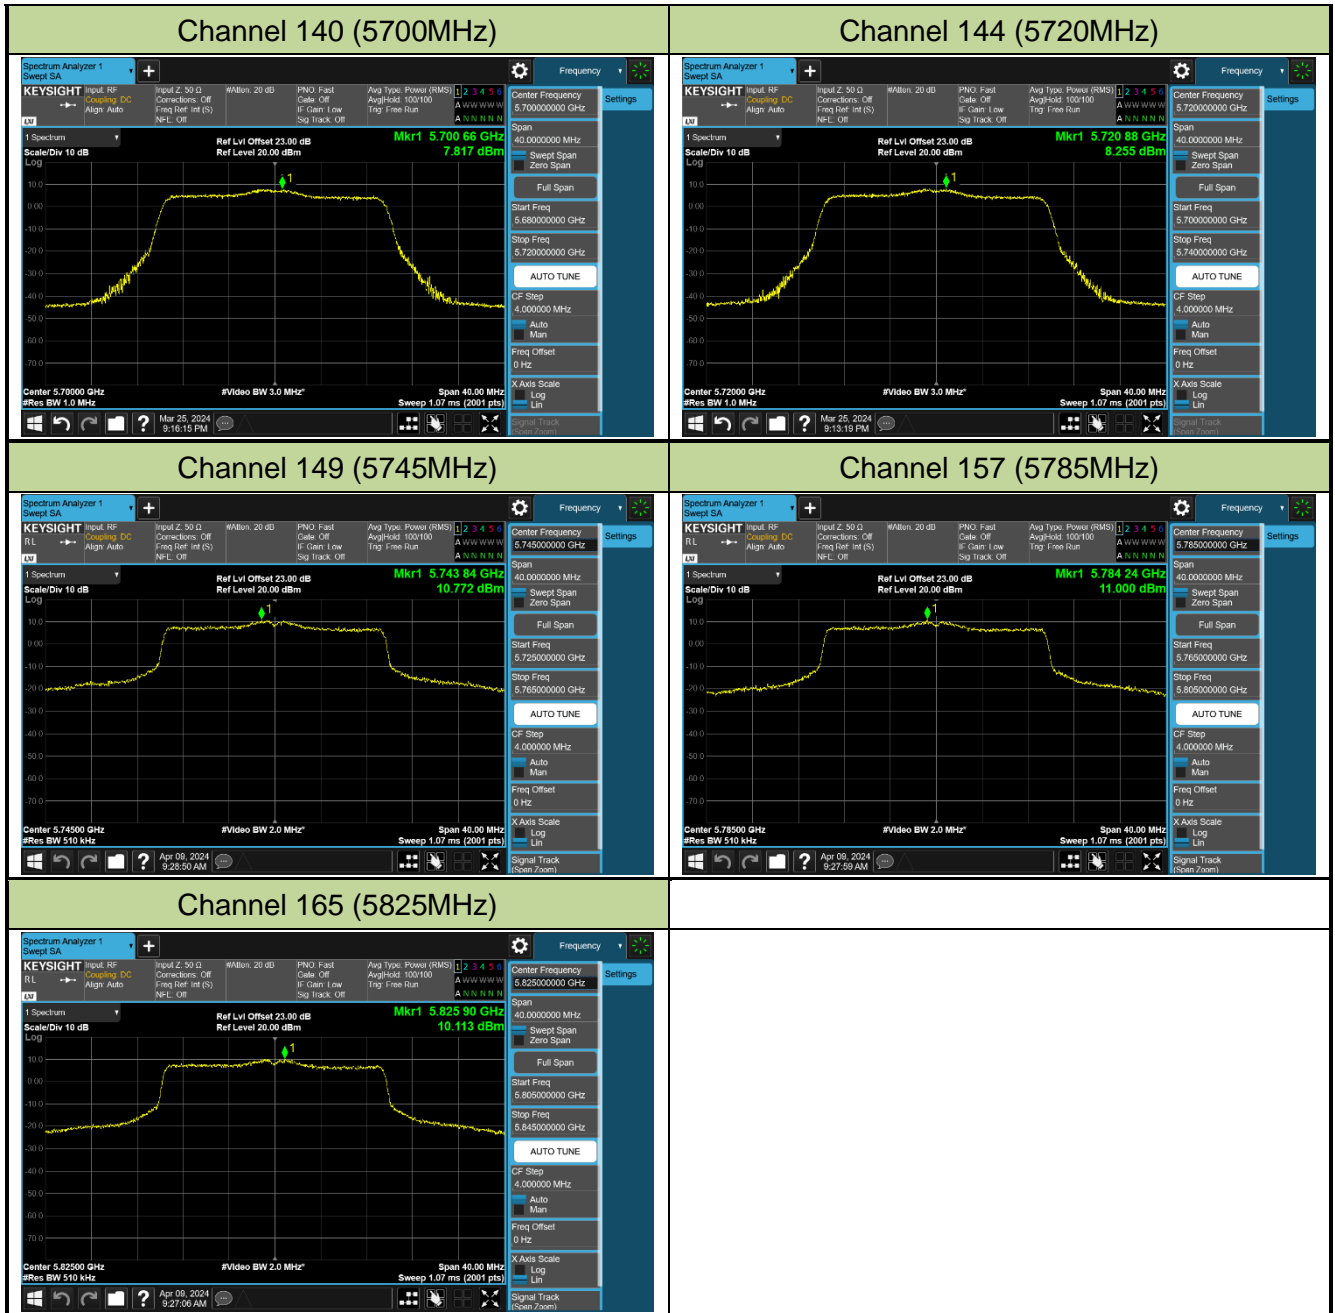

## 802.11ac-VHT80 Power Spectral Density - Ant 1

802.11ac-VHT160 Power Spectral Density - Ant 1

Channel 50 (5250MHz)

Channel 114 (5570MHz)

802.11ax-HE20 Power Spectral Density - Ant 1

Channel 36 (5180MHz)

Channel 44 (5220MHz)

Channel 48 (5240MHz)

Channel 52 (5260MHz)

Channel 60 (5300MHz)

Channel 64 (5320MHz)

Channel 100 (5500MHz)

Channel 116 (5580MHz)