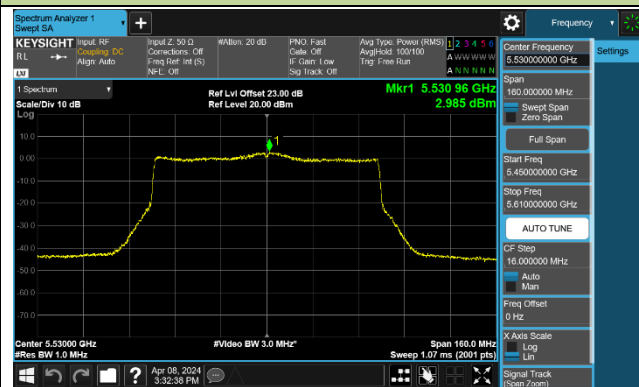

### 802.11be-EHT80 Power Spectral Density - Ant 0

Channel 42 (5210MHz)

Channel 58 (5290MHz)

Channel 106 (5530MHz)

Channel 122 (5610MHz)

Channel 138 (5690MHz)

Channel 155 (5775MHz)

### 802.11be-EHT160 Power Spectral Density - Ant 0

Channel 50 (5250MHz)

Channel 114 (5570MHz)