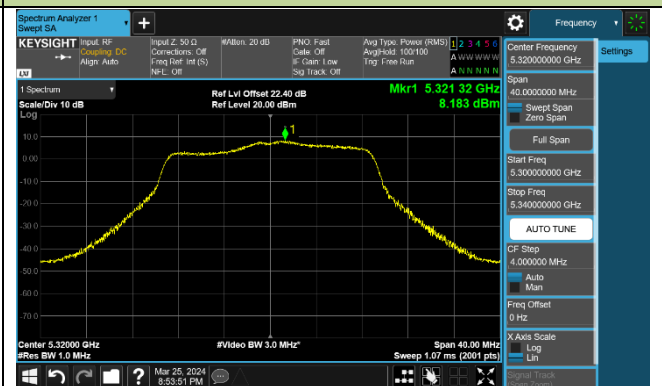

Channel 116 (5580MHz)

## 802.11ac-VHT20 Power Spectral Density - Ant 1

Channel 36 (5180MHz)

Channel 44 (5220MHz)

Channel 48 (5240MHz)

Channel 52 (5260MHz)

Channel 60 (5300MHz)

Channel 64 (5320MHz)

Channel 100 (5500MHz)