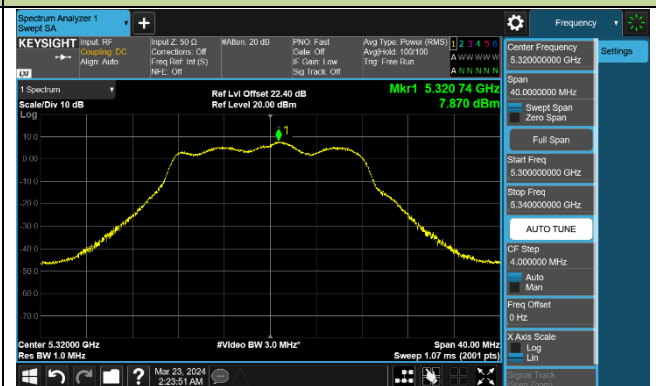

### 802.11a Power Spectral Density - Ant 1

Channel 36 (5180MHz)

Channel 44 (5220MHz)

Channel 48 (5240MHz)

Channel 52 (5260MHz)

Channel 60 (5300MHz)

Channel 64 (5320MHz)

Channel 100 (5500MHz)

Channel 116 (5580MHz)