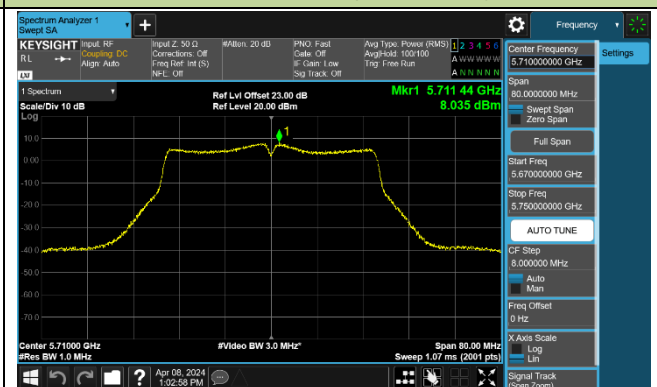

Channel 116 (5580MHz)

### 802.11ac-VHT40 Power Spectral Density - Ant 1

Channel 38 (5190MHz)

Channel 46 (5230MHz)

Channel 54 (5270MHz)

Channel 62 (5310MHz)

Channel 102 (5510MHz)

Channel 110 (5550MHz)

Channel 134 (5670MHz)

Channel 142 (5710MHz)

## 802.11ac-VHT80 Power Spectral Density - Ant 1

802.11ac-VHT160 Power Spectral Density - Ant 1

Channel 50 (5250MHz)

Channel 114 (5570MHz)

802.11ax-HE20 Power Spectral Density - Ant 1

Channel 36 (5180MHz)

Channel 44 (5220MHz)