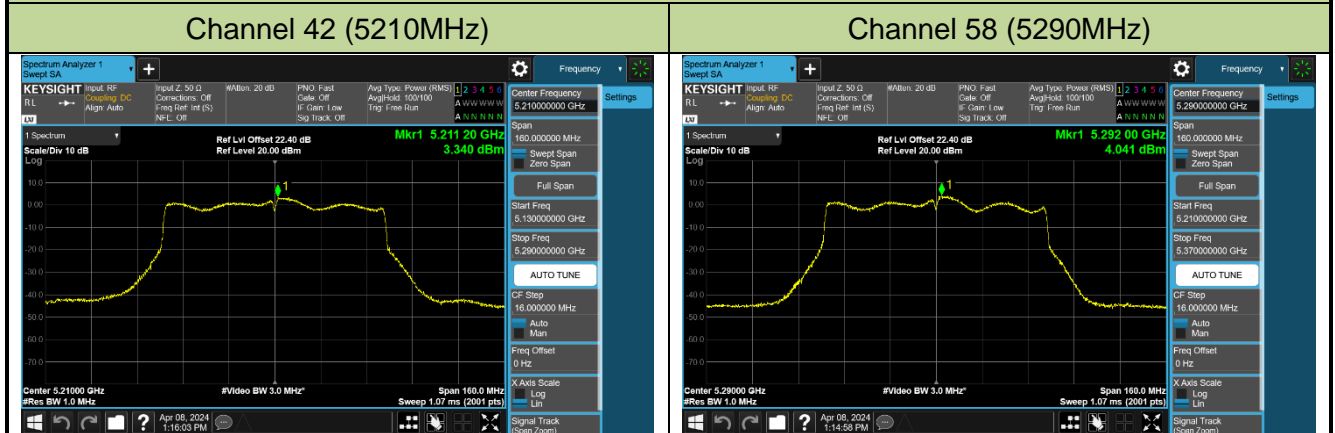

802.11ac-VHT80 Power Spectral Density - Ant 1