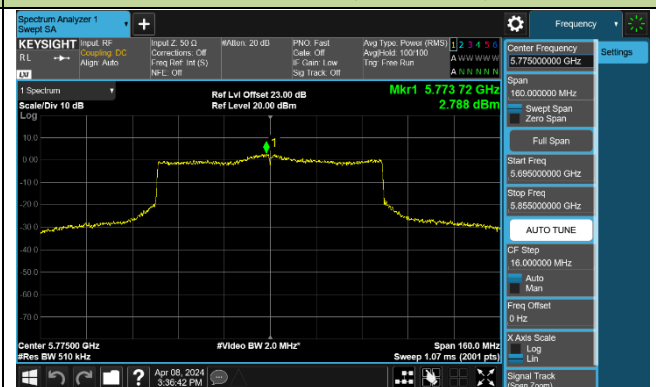

### 802.11be-EHT80 Power Spectral Density - Ant 0

Channel 42 (5210MHz)

Channel 58 (5290MHz)

Channel 106 (5530MHz)

Channel 122 (5610MHz)

Channel 138 (5690MHz)

Channel 155 (5775MHz)

### 802.11be-EHT160 Power Spectral Density - Ant 0

Channel 50 (5250MHz)

Channel 114 (5570MHz)