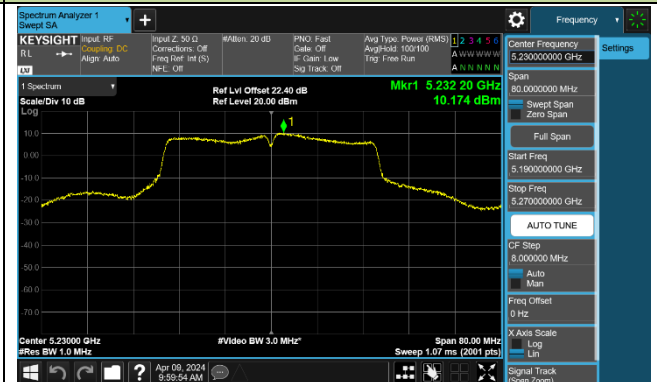

## 802.11ac-VHT20 Power Spectral Density - Ant 1

Channel 36 (5180MHz)

Channel 44 (5220MHz)

Channel 48 (5240MHz)

Channel 52 (5260MHz)

Channel 60 (5300MHz)

Channel 64 (5320MHz)

Channel 100 (5500MHz)

Channel 116 (5580MHz)

### 802.11ac-VHT40 Power Spectral Density - Ant 1

Channel 38 (5190MHz)

Channel 46 (5230MHz)

Channel 54 (5270MHz)

Channel 62 (5310MHz)

Channel 102 (5510MHz)

Channel 110 (5550MHz)

Channel 134 (5670MHz)

Channel 142 (5710MHz)