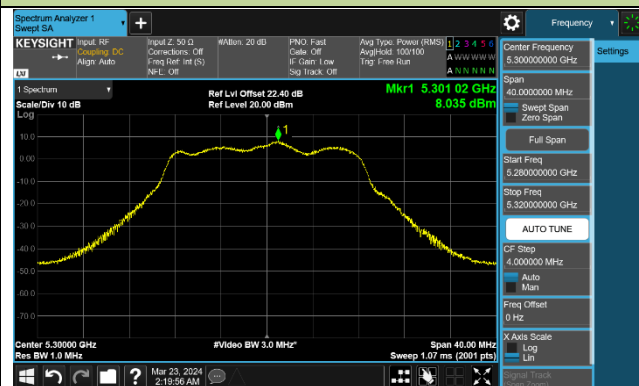

### 802.11a Power Spectral Density - Ant 1

Channel 36 (5180MHz)

Channel 44 (5220MHz)

Channel 48 (5240MHz)

Channel 52 (5260MHz)

Channel 60 (5300MHz)

Channel 64 (5320MHz)

Channel 100 (5500MHz)

Channel 116 (5580MHz)