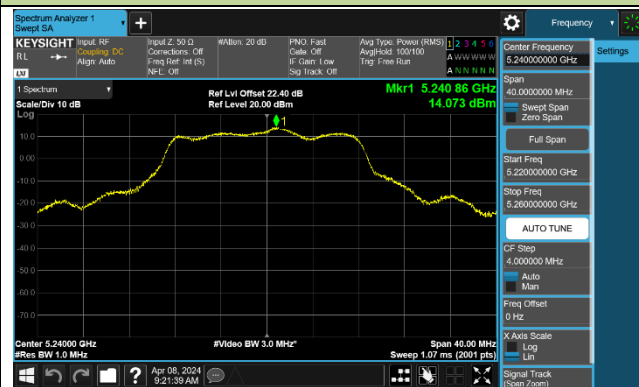

### 802.11a Power Spectral Density - Ant 1

Channel 36 (5180MHz)

Channel 44 (5220MHz)

Channel 48 (5240MHz)

Channel 52 (5260MHz)

Channel 60 (5300MHz)

Channel 64 (5320MHz)

Channel 100 (5500MHz)

Channel 116 (5580MHz)