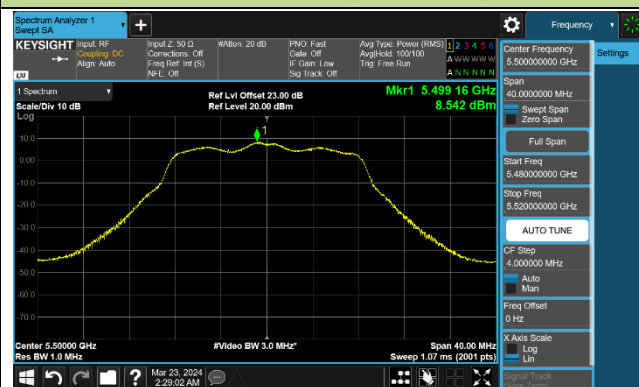

### 802.11be-EHT160 Power Spectral Density - Ant 0

Channel 50 (5250MHz)

Channel 114 (5570MHz)

### 802.11a Power Spectral Density - Ant 1

Channel 36 (5180MHz)

Channel 44 (5220MHz)

Channel 48 (5240MHz)

Channel 52 (5260MHz)

Channel 60 (5300MHz)

Channel 64 (5320MHz)

Channel 100 (5500MHz)

Channel 116 (5580MHz)