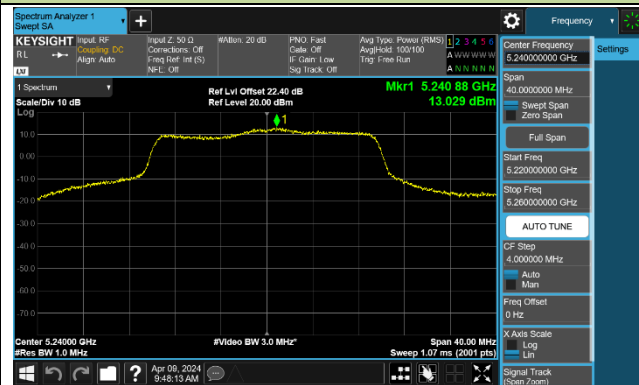

Channel 142 (5710MHz)

## 802.11ac-VHT80 Power Spectral Density - Ant 1

802.11ac-VHT160 Power Spectral Density - Ant 1

Channel 50 (5250MHz)

Channel 114 (5570MHz)

802.11ax-HE20 Power Spectral Density - Ant 1

Channel 36 (5180MHz)

Channel 44 (5220MHz)

Channel 48 (5240MHz)

Channel 52 (5260MHz)

Channel 60 (5300MHz)

Channel 64 (5320MHz)

Channel 100 (5500MHz)

Channel 116 (5580MHz)