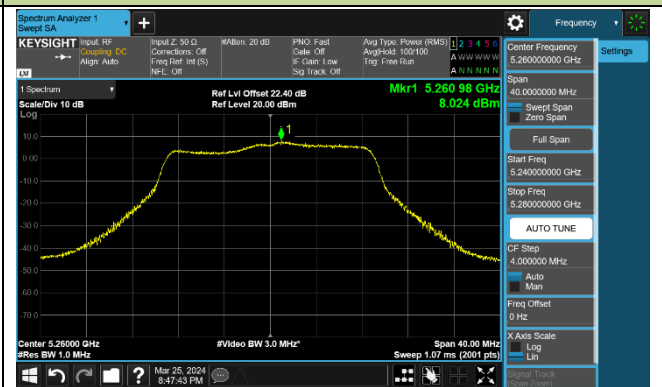

Channel 116 (5580MHz)

## 802.11ac-VHT20 Power Spectral Density - Ant 1

Channel 36 (5180MHz)

Channel 44 (5220MHz)

Channel 48 (5240MHz)

Channel 52 (5260MHz)

Channel 60 (5300MHz)

Channel 64 (5320MHz)

Channel 100 (5500MHz)