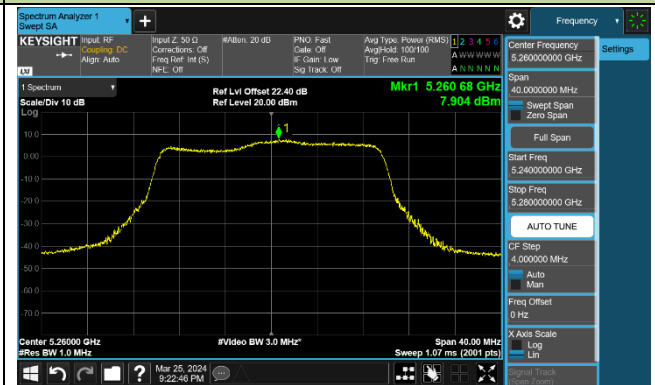

Channel 142 (5710MHz)

## 802.11ac-VHT80 Power Spectral Density - Ant 1

802.11ac-VHT160 Power Spectral Density - Ant 1

Channel 50 (5250MHz)

Channel 114 (5570MHz)

802.11ax-HE20 Power Spectral Density - Ant 1

Channel 36 (5180MHz)

Channel 44 (5220MHz)

Channel 48 (5240MHz)

Channel 52 (5260MHz)

Channel 60 (5300MHz)

Channel 64 (5320MHz)

Channel 100 (5500MHz)

Channel 116 (5580MHz)