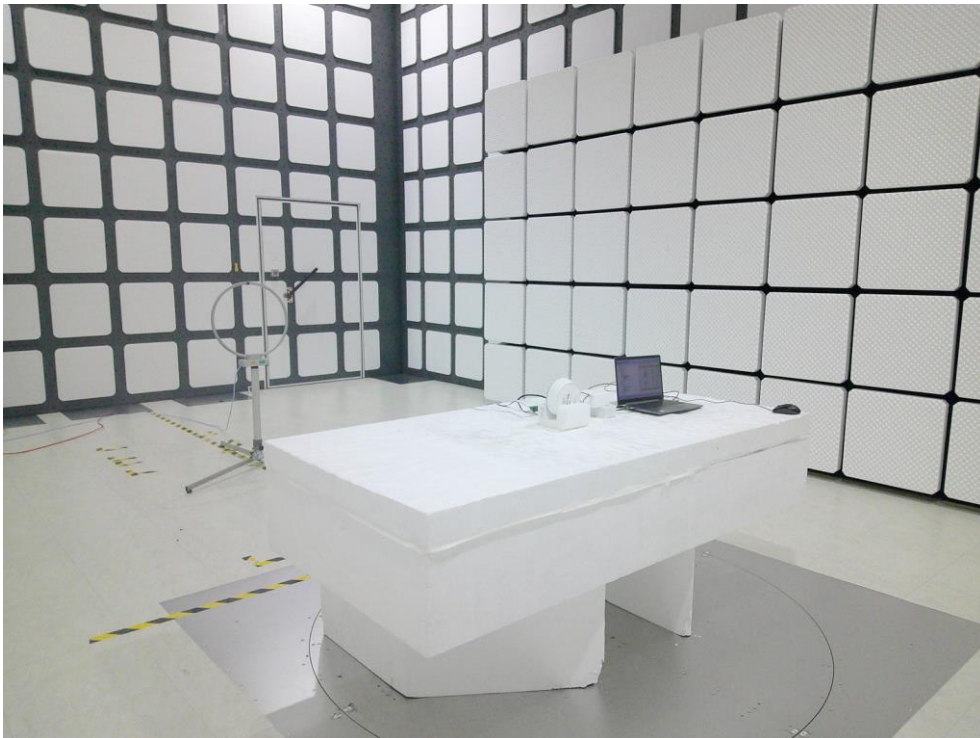

RF Test Photograph

Description: Front View of Conducted Emission Test Setup

Description: Back View of Conducted Emission Test Setup

Description: Radiated Emission Test Setup for below 1GHz

Description: Radiated Emission Test Setup for above 1GHz

Description: Radiated Emission Test Setup for 18GHz~40GHz

Description: Radiated Emission Test Setup for 9kHz~30MHz

Description: Conducted Emission Test Setup

Normal Test Photograph

Description: Front View of Conducted Emission Test Setup

Description: Back View of Conducted Emission Test Setup

Description: Radiated Emission Test Setup for below 1GHz

Description: Radiated Emission Test Setup for above 1GHz