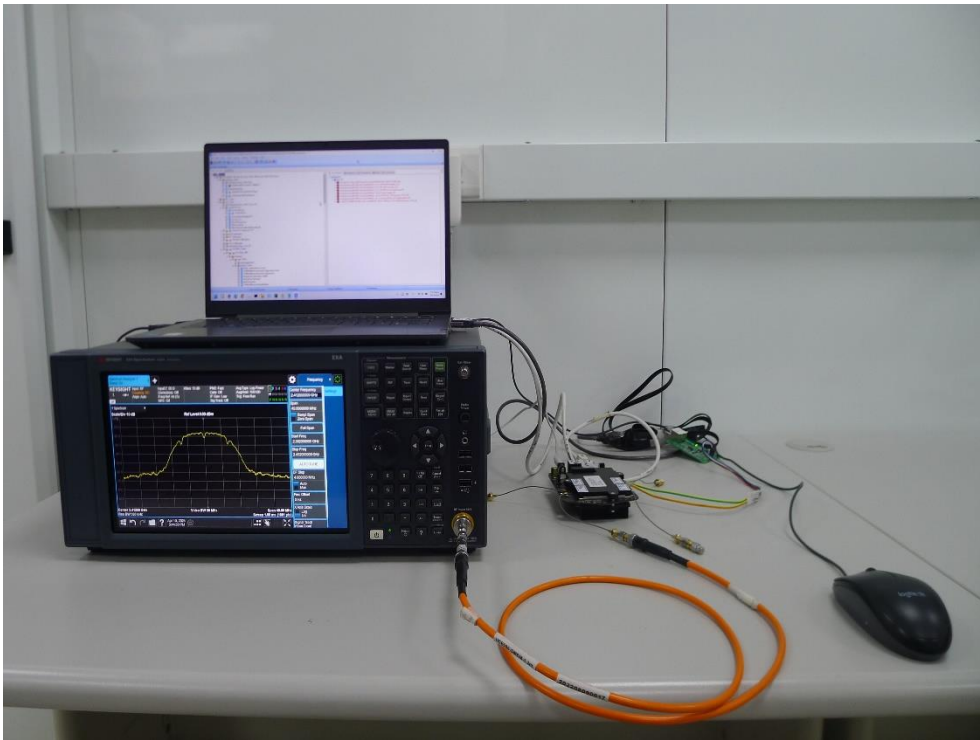

RF Test Photograph

Description: Front View of Conducted Emission Test Setup

Description: Back View of Conducted Emission Test Setup

Description: Radiated Emission Test Setup for below 1GHz

Description: Radiated Emission Test Setup for above 1GHz

Description: Radiated Emission Test Setup for 18GHz~40GHz

Description: Radiated Emission Test Setup for 9kHz~30MHz

Description: Conducted Emission Test Setup

Normal Test Photograph

Description: Front View of Conducted Emission Test Setup

Description: Back View of Conducted Emission Test Setup

Description: Radiated Emission Test Setup for below 1GHz

Description: Radiated Emission Test Setup for above 1GHz