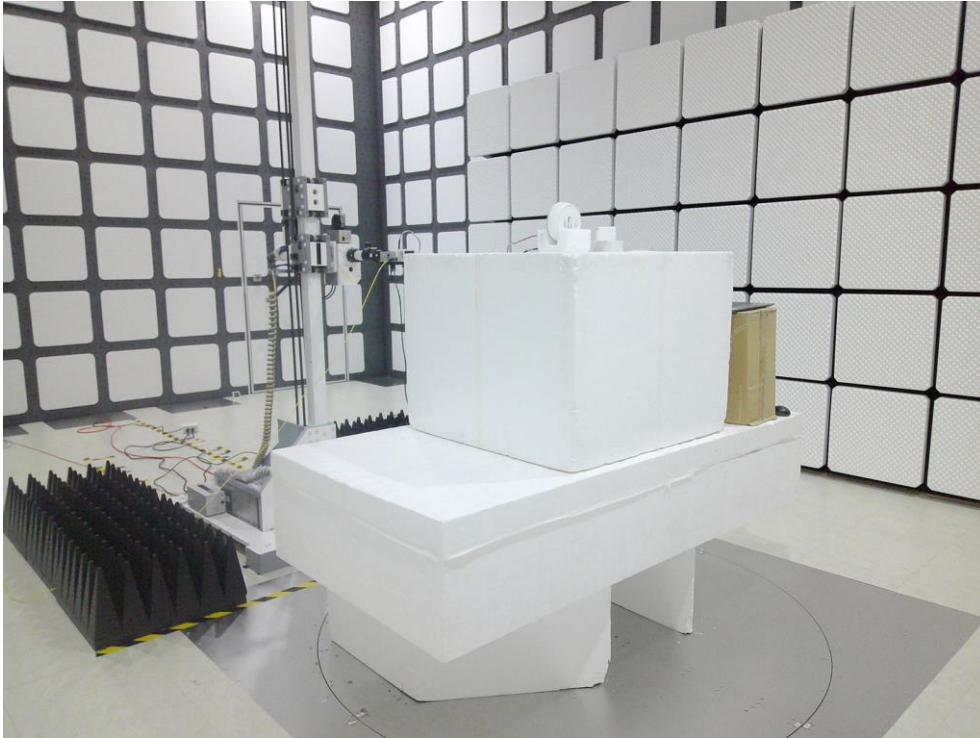

RF Test Photograph

Description: Front View of Conducted Emission Test Setup

Description: Back View of Conducted Emission Test Setup

Description: Radiated Emission Test Setup for below 1GHz

Description: Radiated Emission Test Setup for above 1GHz

Description: Radiated Emission Test Setup for 18GHz~40GHz

Description: Radiated Emission Test Setup for 9kHz~30MHz

Description: Conducted Emission Test Setup

Normal Test Photograph

Description: Front View of Conducted Emission Test Setup

Description: Back View of Conducted Emission Test Setup

Description: Radiated Emission Test Setup for below 1GHz

Description: Radiated Emission Test Setup for above 1GHz