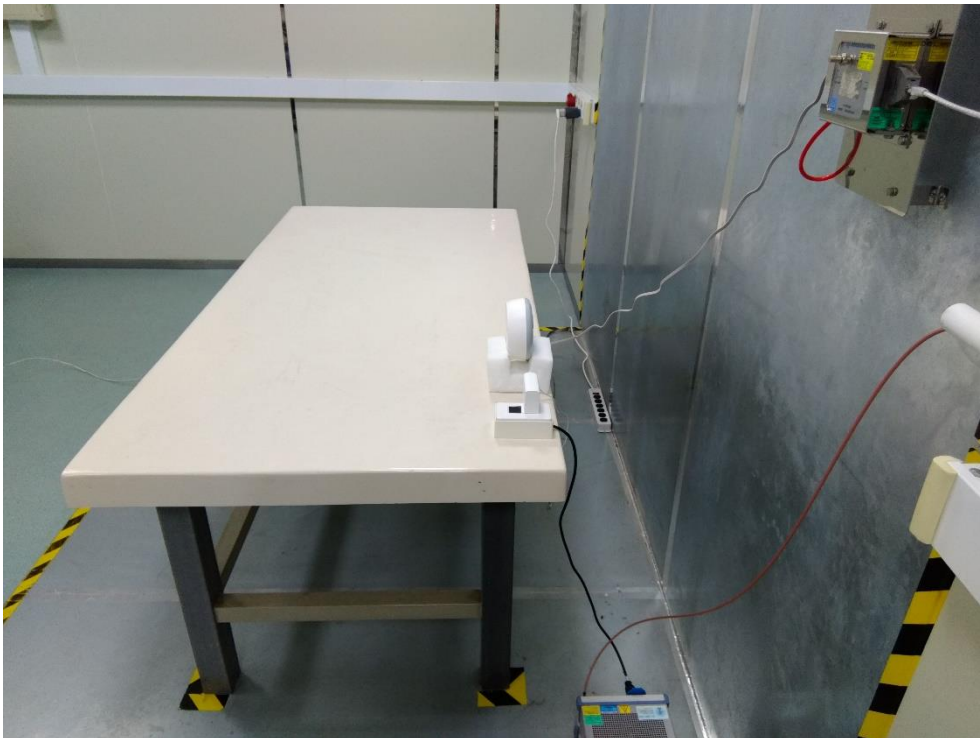

RF Test Photograph

Description: Front View of Conducted Emission Test Setup

Description: Back View of Conducted Emission Test Setup

Description: Radiated Emission Test Setup for below 1GHz

Description: Radiated Emission Test Setup for above 1GHz

Description: Radiated Emission Test Setup for 18GHz~40GHz

Description: Radiated Emission Test Setup for 9kHz~30MHz

Description: Conducted Emission Test Setup

Normal Test Photograph

Description: Front View of Conducted Emission Test Setup

Description: Back View of Conducted Emission Test Setup

Description: Radiated Emission Test Setup for below 1GHz

Description: Radiated Emission Test Setup for above 1GHz