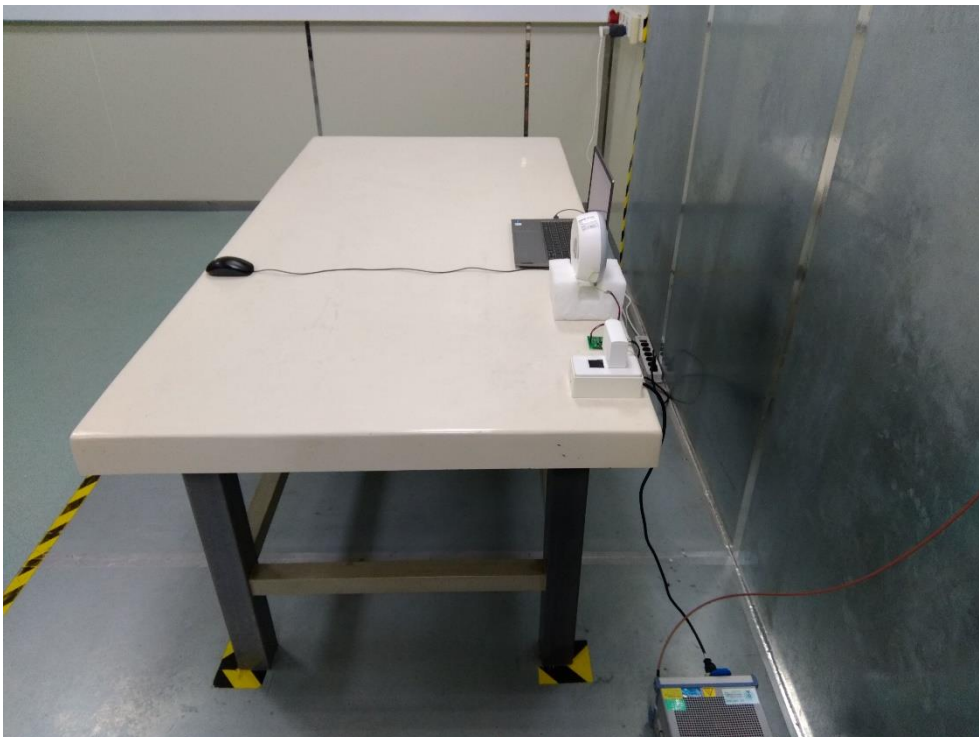

RF Test Photograph

Description: Front View of Conducted Emission Test Setup

Description: Back View of Conducted Emission Test Setup

Description: Radiated Emission Test Setup for below 1GHz

Description: Radiated Emission Test Setup for above 1GHz

Description: Radiated Emission Test Setup for 18GHz~40GHz

Description: Radiated Emission Test Setup for 9kHz~30MHz

Description: Conducted Emission Test Setup

Normal Test Photograph

Description: Front View of Conducted Emission Test Setup

Description: Back View of Conducted Emission Test Setup

Description: Radiated Emission Test Setup for below 1GHz

Description: Radiated Emission Test Setup for above 1GHz