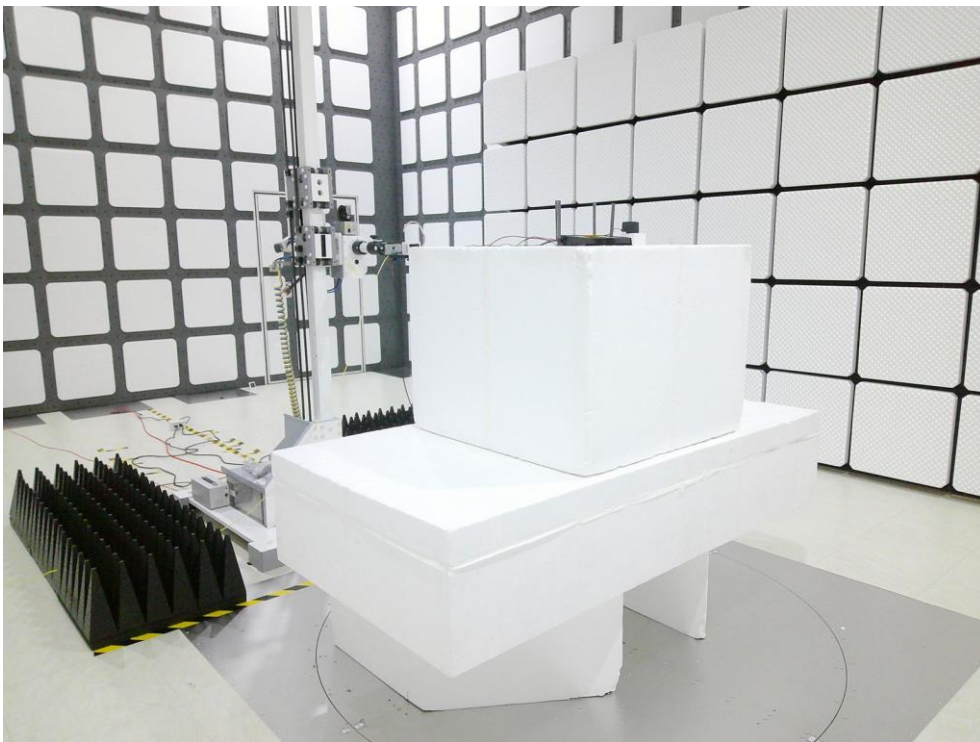

RF Test Photograph

Description: Front View of Conducted Emission Test Setup

Description: Back View of Conducted Emission Test Setup

Description: Radiated Emission Test Setup for 9kHz~30MHz

Description: Radiated Emission Test Setup for 30MHz~1GHz

Description: Radiated Emission Test Setup for 1GHz~18GHz

Description: Radiated Emission Test Setup for 18GHz~40GHz

Description: Conducted Emission Test Setup

Description: DFS Test Setup _Master

Description: DFS Test Setup _MESH