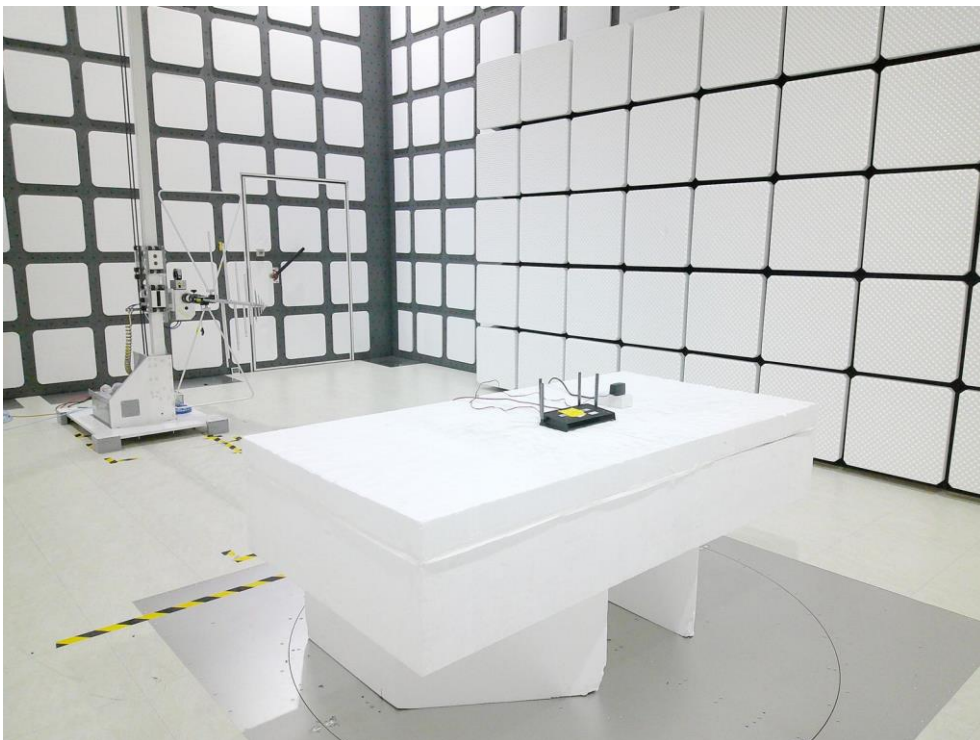

RF Test Photograph

Description: Front View of Conducted Emission Test Setup

Description: Back View of Conducted Emission Test Setup

Description: Radiated Emission Test Setup for 9kHz~30MHz

Description: Radiated Emission Test Setup for 30MHz~1GHz

Description: Radiated Emission Test Setup for 1GHz~18GHz

Description: Radiated Emission Test Setup for 18GHz~40GHz

Description: Conducted Emission Test Setup

Description: DFS Test Setup _Master

Description: DFS Test Setup _MESH