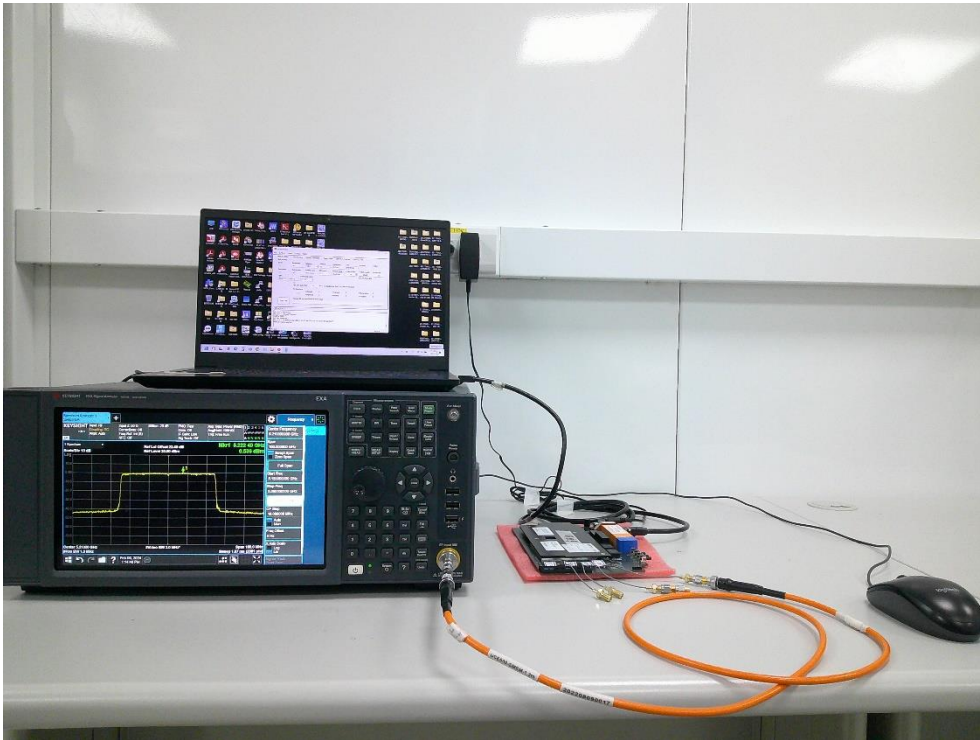

RF Test Photograph

Description: Front View of Conducted Emission Test Setup

Description: Back View of Conducted Emission Test Setup

Description: Radiated Emission Test Setup for 9kHz~30MHz

Description: Radiated Emission Test Setup for 30MHz~1GHz

Description: Radiated Emission Test Setup for 1GHz~18GHz

Description: Radiated Emission Test Setup for 18GHz~40GHz

Description: Conducted Emission Test Setup

Description: DFS Test Setup _Master

Description: DFS Test Setup _MESH