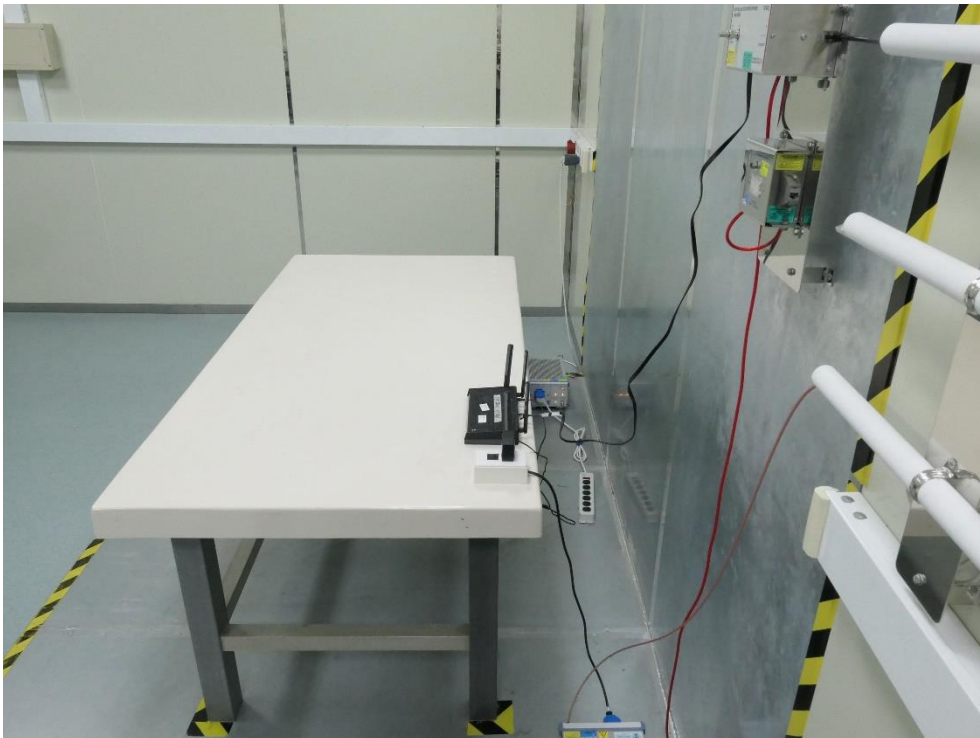

RF Test Photograph

Description: Front View of Conducted Emission Test Setup

Description: Back View of Conducted Emission Test Setup

Description: Radiated Emission Test Setup for 9kHz~30MHz

Description: Radiated Emission Test Setup for 30MHz~1GHz

Description: Radiated Emission Test Setup for 1GHz~18GHz

Description: Radiated Emission Test Setup for 18GHz~40GHz

Description: Conducted Emission Test Setup

Description: DFS Test Setup _Master

Description: DFS Test Setup _MESH