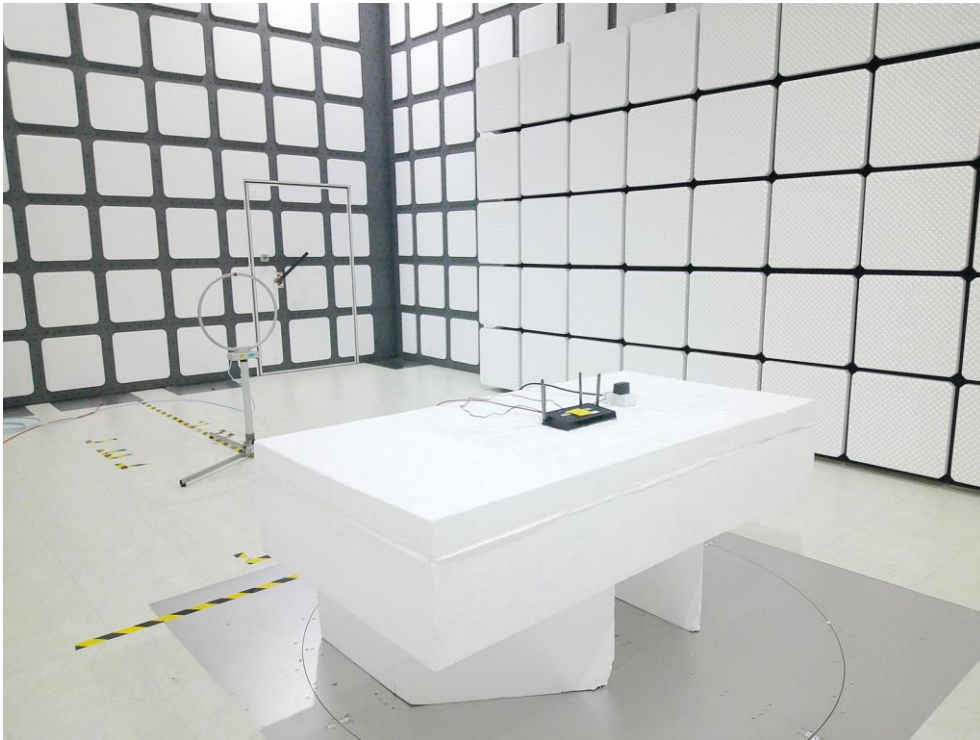

RF Test Photograph

Description: Front View of Conducted Emission Test Setup

Description: Back View of Conducted Emission Test Setup

Description: Radiated Emission Test Setup for 9kHz~30MHz

Description: Radiated Emission Test Setup for 30MHz~1GHz

Description: Radiated Emission Test Setup for 1GHz~18GHz

Description: Radiated Emission Test Setup for 18GHz~40GHz

Description: Conducted Emission Test Setup

Description: DFS Test Setup _Master

Description: DFS Test Setup _MESH