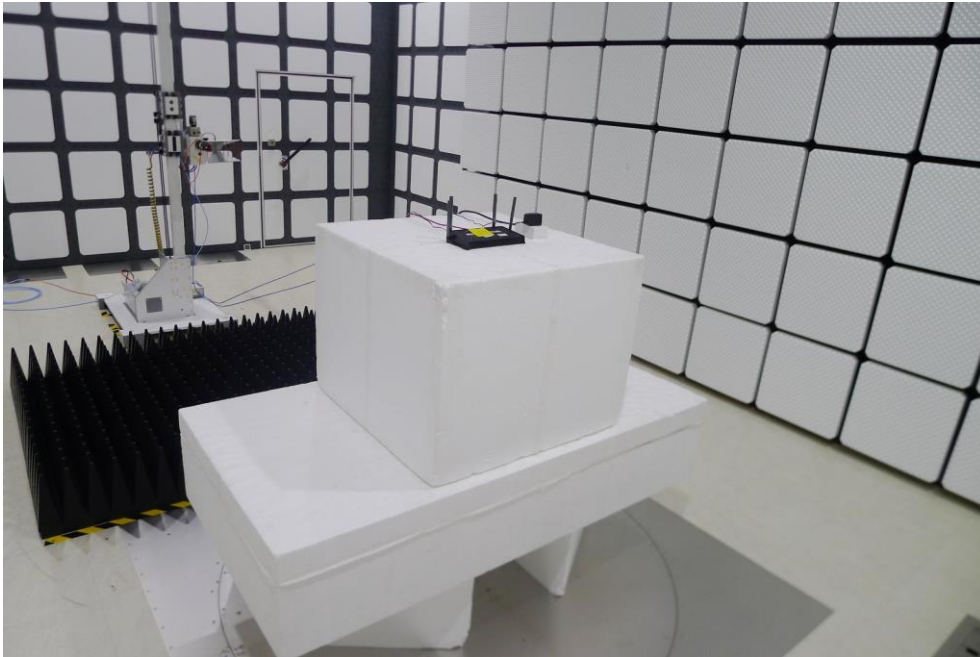

RF Test Photograph

Description: Front View of Conducted Emission Test Setup

Description: Back View of Conducted Emission Test Setup

Description: Radiated Emission Test Setup for 9kHz~30MHz

Description: Radiated Emission Test Setup for 30MHz~1GHz

Description: Radiated Emission Test Setup for 1GHz~18GHz

Description: Radiated Emission Test Setup for 18GHz~40GHz

Description: Conducted Emission Test Setup

Description: DFS Test Setup _Master

Description: DFS Test Setup _MESH