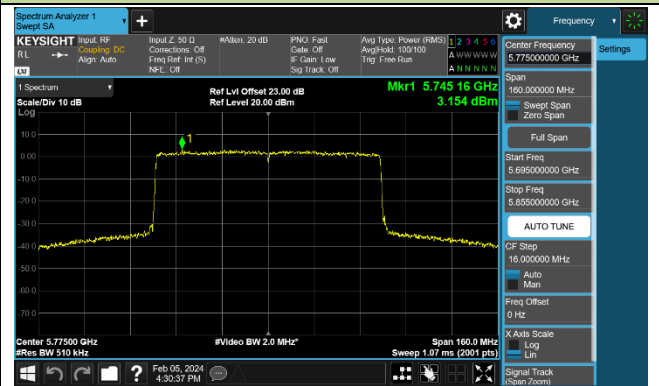

Channel 142 (5710MHz)

802.11ax-HE80 Power Spectral Density - Ant 1

Channel 42 (5210MHz)

Channel 58 (5290MHz)

Channel 106 (5530MHz)

Channel 122 (5610MHz)

Channel 138 (5690MHz)

Channel 155 (5775MHz)

802.11ax-HE160 Power Spectral Density - Ant 1

Channel 50 (5250MHz)

Channel 114 (5570MHz)