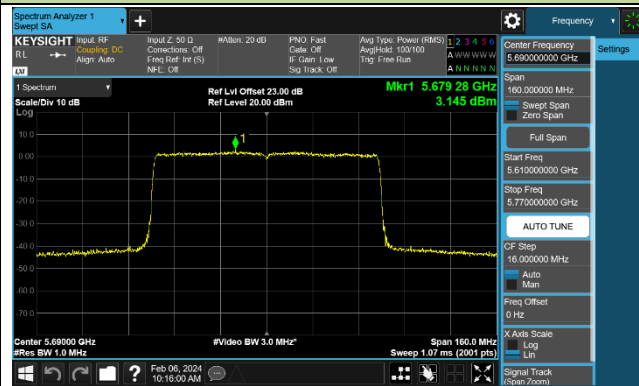

802.11be-EHT80 Power Spectral Density - Ant 0

Channel 42 (5210MHz)

Channel 58 (5290MHz)

Channel 106 (5530MHz)

Channel 122 (5610MHz)

Channel 138 (5690MHz)

Channel 155 (5775MHz)

802.11be-EHT160 Power Spectral Density - Ant 0

Channel 50 (5250MHz)

Channel 114 (5570MHz)

802.11a Power Spectral Density - Ant 1

Channel 36 (5180MHz)

Channel 44 (5220MHz)

Channel 48 (5240MHz)

Channel 52 (5260MHz)

Channel 60 (5300MHz)