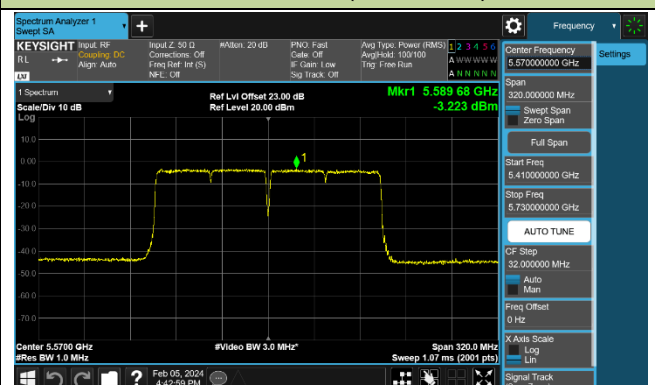

Channel 62 (5310MHz)

Channel 102 (5510MHz)

Channel 110 (5550MHz)

Channel 134 (5670MHz)

Channel 142 (5710MHz)

802.11ac-VHT80 Power Spectral Density - Ant 1

Channel 42 (5210MHz)

Channel 58 (5290MHz)

Channel 106 (5530MHz)

Channel 122 (5610MHz)

Channel 138 (5690MHz)

Channel 155 (5775MHz)

802.11ac-VHT160 Power Spectral Density - Ant 1

Channel 50 (5250MHz)

Channel 114 (5570MHz)

802.11ax-HE20 Power Spectral Density - Ant 1