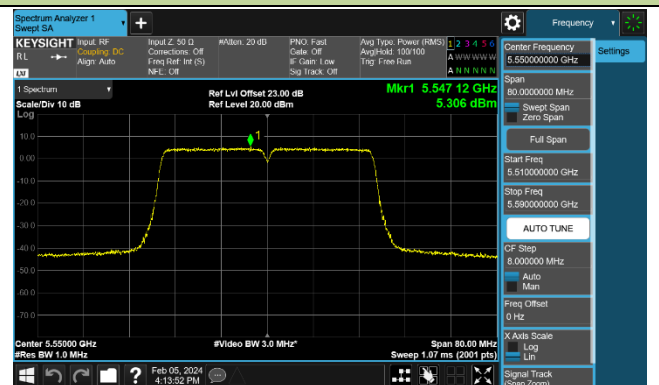

Channel 60 (5300MHz)

Channel 64 (5320MHz)

Channel 100 (5500MHz)

Channel 116 (5580MHz)

802.11ac-VHT40 Power Spectral Density - Ant 1

Channel 38 (5190MHz)

Channel 46 (5230MHz)

Channel 54 (5270MHz)

Channel 62 (5310MHz)

Channel 102 (5510MHz)

Channel 110 (5550MHz)

Channel 134 (5670MHz)

Channel 142 (5710MHz)

802.11ac-VHT80 Power Spectral Density - Ant 1

Channel 42 (5210MHz)

Channel 58 (5290MHz)