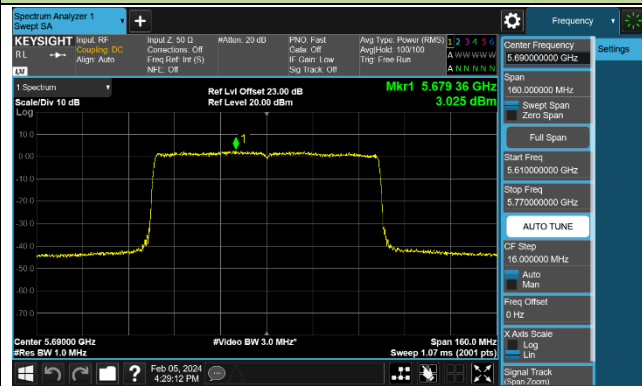

Channel 142 (5710MHz)

802.11ax-HE80 Power Spectral Density - Ant 1

Channel 42 (5210MHz)

Channel 58 (5290MHz)

Channel 106 (5530MHz)

Channel 122 (5610MHz)

Channel 138 (5690MHz)

Channel 155 (5775MHz)

802.11ax-HE160 Power Spectral Density - Ant 1

Channel 50 (5250MHz)

Channel 114 (5570MHz)