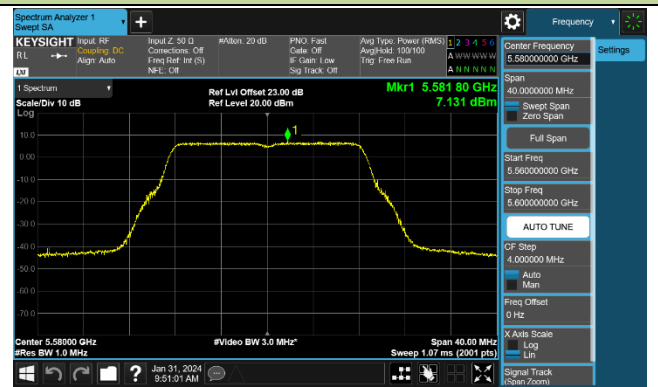

802.11be-EHT80 Power Spectral Density - Ant 0

Channel 42 (5210MHz)

Channel 58 (5290MHz)

Channel 106 (5530MHz)

Channel 122 (5610MHz)

Channel 138 (5690MHz)

Channel 155 (5775MHz)

802.11be-EHT160 Power Spectral Density - Ant 0

Channel 50 (5250MHz)

Channel 114 (5570MHz)

802.11a Power Spectral Density - Ant 1

Channel 36 (5180MHz)

Channel 44 (5220MHz)

Channel 48 (5240MHz)

Channel 52 (5260MHz)

Channel 60 (5300MHz)

Channel 64 (5320MHz)

Channel 100 (5500MHz)

Channel 116 (5580MHz)

802.11ac-VHT20 Power Spectral Density - Ant 1

Channel 36 (5180MHz)

Channel 44 (5220MHz)

Channel 48 (5240MHz)

Channel 52 (5260MHz)