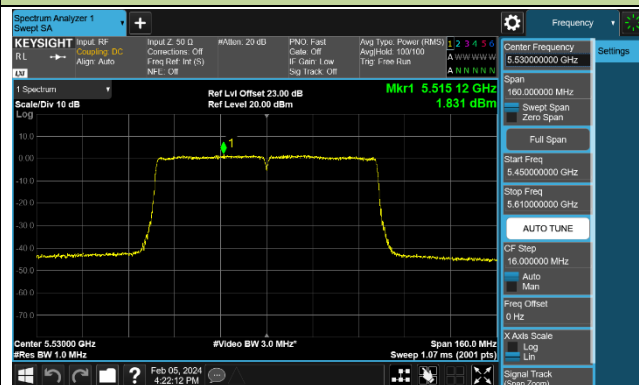

Channel 62 (5310MHz)

Channel 102 (5510MHz)

Channel 110 (5550MHz)

Channel 134 (5670MHz)

Channel 142 (5710MHz)

802.11ac-VHT80 Power Spectral Density - Ant 1

Channel 42 (5210MHz)

Channel 58 (5290MHz)

Channel 106 (5530MHz)

Channel 122 (5610MHz)

Channel 138 (5690MHz)

Channel 155 (5775MHz)

802.11ac-VHT160 Power Spectral Density - Ant 1

Channel 50 (5250MHz)

Channel 114 (5570MHz)

802.11ax-HE20 Power Spectral Density - Ant 1