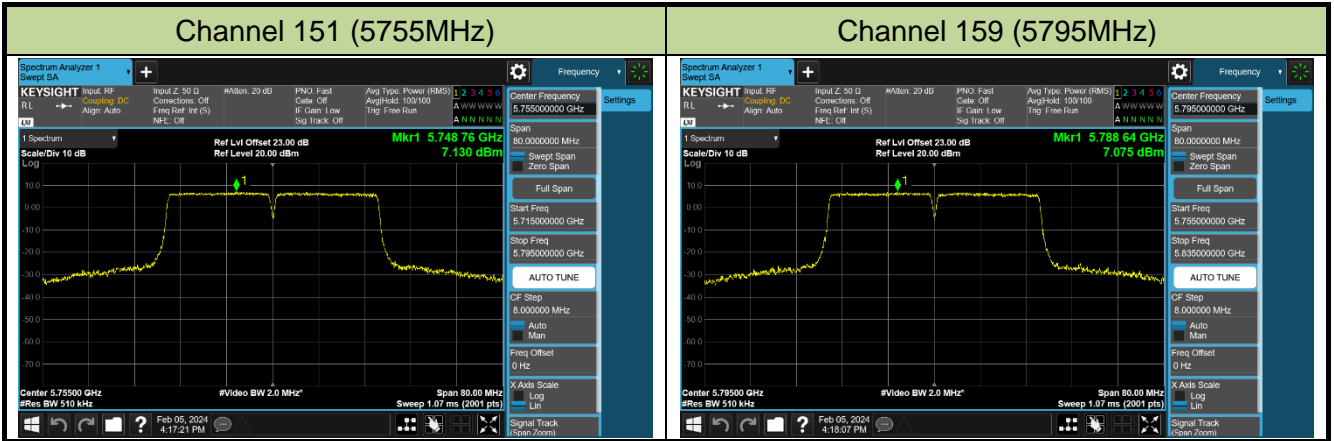

Channel 62 (5310MHz)

Channel 102 (5510MHz)

Channel 110 (5550MHz)

Channel 134 (5670MHz)

Channel 142 (5710MHz)

802.11ac-VHT80 Power Spectral Density - Ant 1

Channel 42 (5210MHz)

Channel 58 (5290MHz)

Channel 106 (5530MHz)

Channel 122 (5610MHz)

Channel 138 (5690MHz)

Channel 155 (5775MHz)

802.11ac-VHT160 Power Spectral Density - Ant 1

Channel 50 (5250MHz)

Channel 114 (5570MHz)

802.11ax-HE20 Power Spectral Density - Ant 1