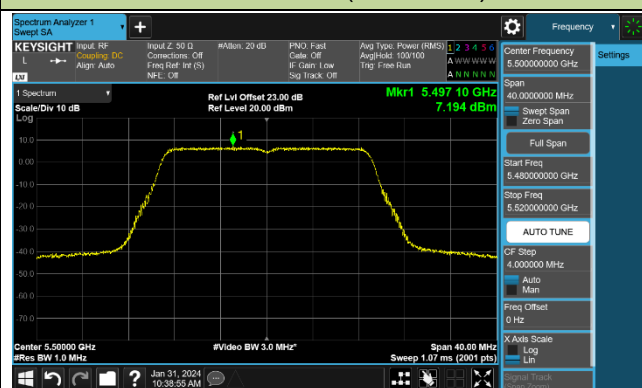

Channel 64 (5320MHz)

Channel 100 (5500MHz)

Channel 116 (5580MHz)

802.11ac-VHT20 Power Spectral Density - Ant 1

Channel 36 (5180MHz)

Channel 44 (5220MHz)

Channel 48 (5240MHz)

Channel 52 (5260MHz)

Channel 60 (5300MHz)

Channel 64 (5320MHz)

Channel 100 (5500MHz)

Channel 116 (5580MHz)

802.11ac-VHT40 Power Spectral Density - Ant 1

Channel 38 (5190MHz)

Channel 46 (5230MHz)

Channel 54 (5270MHz)