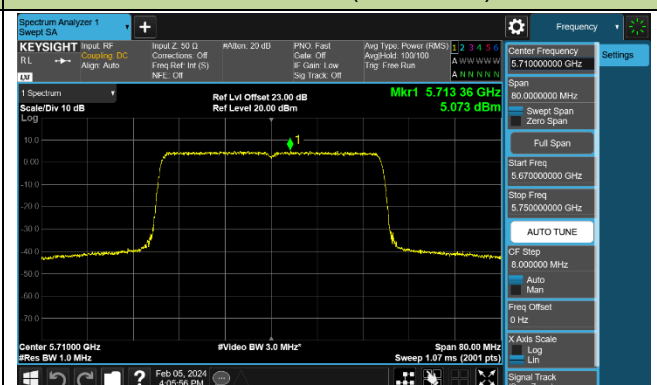

802.11ax-HE40 Power Spectral Density - Ant 1

Channel 38 (5190MHz)

Channel 46 (5230MHz)

Channel 54 (5270MHz)

Channel 62 (5310MHz)

Channel 102 (5510MHz)

Channel 110 (5550MHz)

Channel 134 (5670MHz)

Channel 142 (5710MHz)

802.11ax-HE80 Power Spectral Density - Ant 1

Channel 42 (5210MHz)

Channel 58 (5290MHz)

Channel 106 (5530MHz)

Channel 122 (5610MHz)

Channel 138 (5690MHz)

Channel 155 (5775MHz)