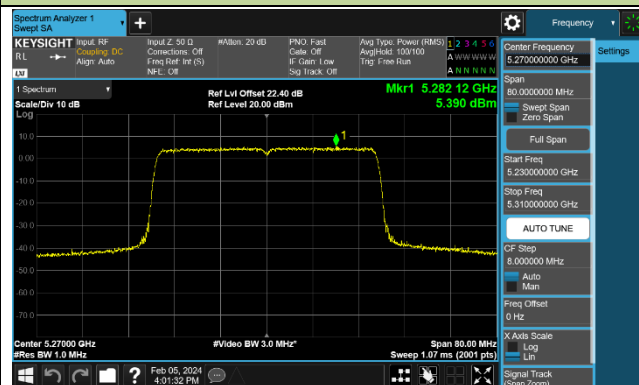

802.11ax-HE40 Power Spectral Density - Ant 1

Channel 38 (5190MHz)

Channel 46 (5230MHz)

Channel 54 (5270MHz)

Channel 62 (5310MHz)

Channel 102 (5510MHz)

Channel 110 (5550MHz)

Channel 134 (5670MHz)

Channel 142 (5710MHz)

802.11ax-HE80 Power Spectral Density - Ant 1

Channel 42 (5210MHz)

Channel 58 (5290MHz)

Channel 106 (5530MHz)

Channel 122 (5610MHz)

Channel 138 (5690MHz)

Channel 155 (5775MHz)