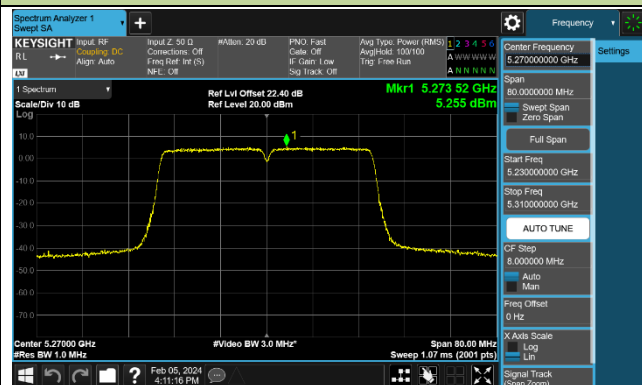

Channel 60 (5300MHz)

Channel 64 (5320MHz)

Channel 100 (5500MHz)

Channel 116 (5580MHz)

802.11ac-VHT40 Power Spectral Density - Ant 1

Channel 38 (5190MHz)

Channel 46 (5230MHz)

Channel 54 (5270MHz)

Channel 62 (5310MHz)

Channel 102 (5510MHz)

Channel 110 (5550MHz)

Channel 134 (5670MHz)

Channel 142 (5710MHz)

802.11ac-VHT80 Power Spectral Density - Ant 1

Channel 42 (5210MHz)

Channel 58 (5290MHz)