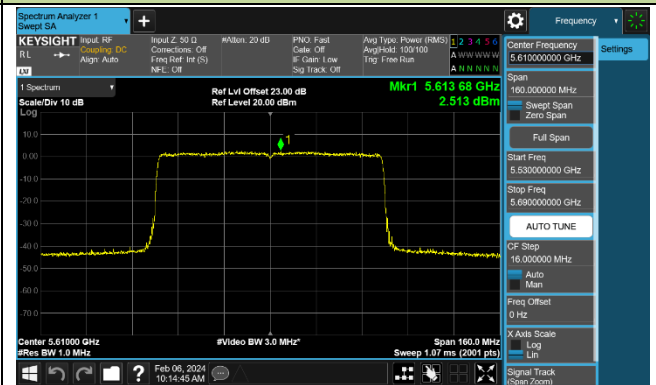

802.11be-EHT80 Power Spectral Density - Ant 0

Channel 42 (5210MHz)

Channel 58 (5290MHz)

Channel 106 (5530MHz)

Channel 122 (5610MHz)

Channel 138 (5690MHz)

Channel 155 (5775MHz)

802.11be-EHT160 Power Spectral Density - Ant 0

Channel 50 (5250MHz)

Channel 114 (5570MHz)

802.11a Power Spectral Density - Ant 1

Channel 36 (5180MHz)

Channel 44 (5220MHz)

Channel 48 (5240MHz)

Channel 52 (5260MHz)

Channel 60 (5300MHz)