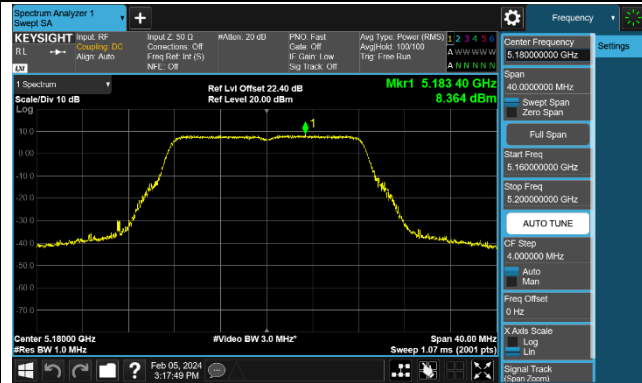

802.11be-EHT80 Power Spectral Density - Ant 0

Channel 42 (5210MHz)

Channel 58 (5290MHz)

Channel 106 (5530MHz)

Channel 122 (5610MHz)

Channel 138 (5690MHz)

Channel 155 (5775MHz)

802.11be-EHT160 Power Spectral Density - Ant 0

Channel 50 (5250MHz)

Channel 114 (5570MHz)

802.11a Power Spectral Density - Ant 1

Channel 36 (5180MHz)

Channel 44 (5220MHz)

Channel 48 (5240MHz)

Channel 52 (5260MHz)

Channel 60 (5300MHz)

Channel 64 (5320MHz)

Channel 100 (5500MHz)

Channel 116 (5580MHz)

802.11ac-VHT20 Power Spectral Density - Ant 1

Channel 36 (5180MHz)

Channel 44 (5220MHz)

Channel 48 (5240MHz)

Channel 52 (5260MHz)