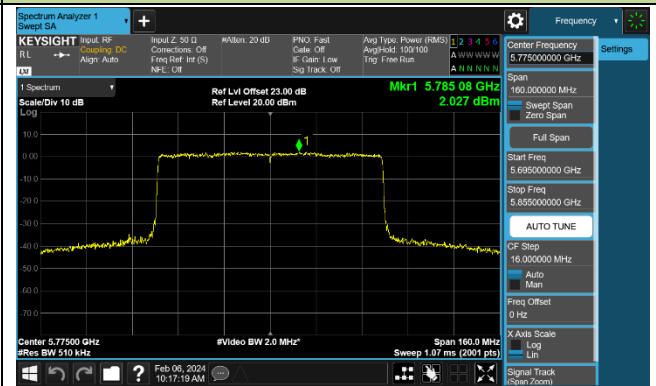

802.11be-EHT80 Power Spectral Density - Ant 0

Channel 42 (5210MHz)

Channel 58 (5290MHz)

Channel 106 (5530MHz)

Channel 122 (5610MHz)

Channel 138 (5690MHz)

Channel 155 (5775MHz)

802.11be-EHT160 Power Spectral Density - Ant 0

Channel 50 (5250MHz)

Channel 114 (5570MHz)

802.11a Power Spectral Density - Ant 1

Channel 36 (5180MHz)

Channel 44 (5220MHz)

Channel 48 (5240MHz)

Channel 52 (5260MHz)

Channel 60 (5300MHz)