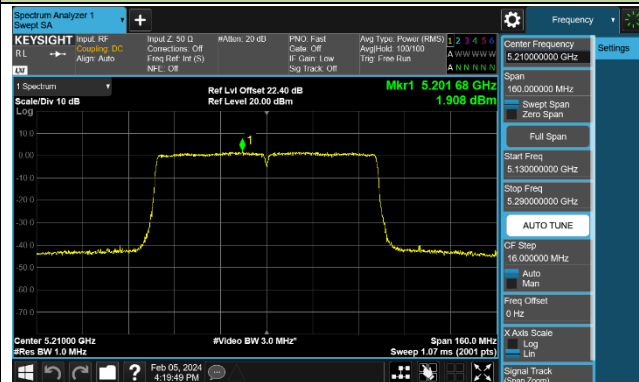

Channel 62 (5310MHz)

Channel 102 (5510MHz)

Channel 110 (5550MHz)

Channel 134 (5670MHz)

Channel 142 (5710MHz)

802.11ac-VHT80 Power Spectral Density - Ant 1

Channel 42 (5210MHz)

Channel 58 (5290MHz)

Channel 106 (5530MHz)

Channel 122 (5610MHz)

Channel 138 (5690MHz)

Channel 155 (5775MHz)

802.11ac-VHT160 Power Spectral Density - Ant 1

Channel 50 (5250MHz)

Channel 114 (5570MHz)

802.11ax-HE20 Power Spectral Density - Ant 1