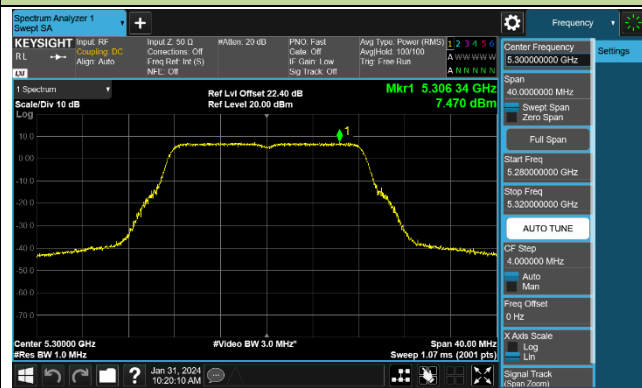

802.11be-EHT80 Power Spectral Density - Ant 0

Channel 42 (5210MHz)

Channel 58 (5290MHz)

Channel 106 (5530MHz)

Channel 122 (5610MHz)

Channel 138 (5690MHz)

Channel 155 (5775MHz)

802.11be-EHT160 Power Spectral Density - Ant 0

Channel 50 (5250MHz)

Channel 114 (5570MHz)

802.11a Power Spectral Density - Ant 1

Channel 36 (5180MHz)

Channel 44 (5220MHz)

Channel 48 (5240MHz)

Channel 52 (5260MHz)

Channel 60 (5300MHz)

Channel 64 (5320MHz)

Channel 100 (5500MHz)

Channel 116 (5580MHz)

802.11ac-VHT20 Power Spectral Density - Ant 1

Channel 36 (5180MHz)

Channel 44 (5220MHz)

Channel 48 (5240MHz)

Channel 52 (5260MHz)