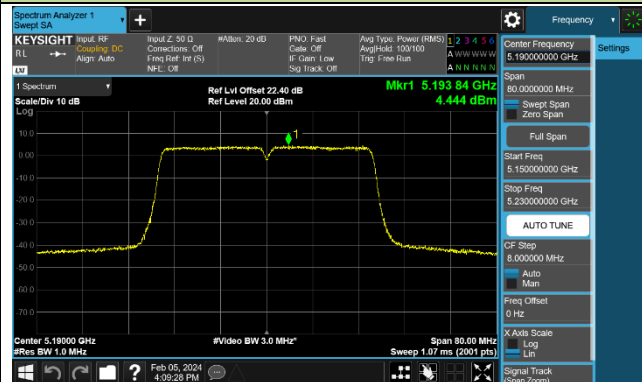

Channel 60 (5300MHz)

Channel 64 (5320MHz)

Channel 100 (5500MHz)

Channel 116 (5580MHz)

802.11ac-VHT40 Power Spectral Density - Ant 1

Channel 38 (5190MHz)

Channel 46 (5230MHz)

Channel 54 (5270MHz)

Channel 62 (5310MHz)

Channel 102 (5510MHz)

Channel 110 (5550MHz)

Channel 134 (5670MHz)

Channel 142 (5710MHz)

802.11ac-VHT80 Power Spectral Density - Ant 1

Channel 42 (5210MHz)

Channel 58 (5290MHz)