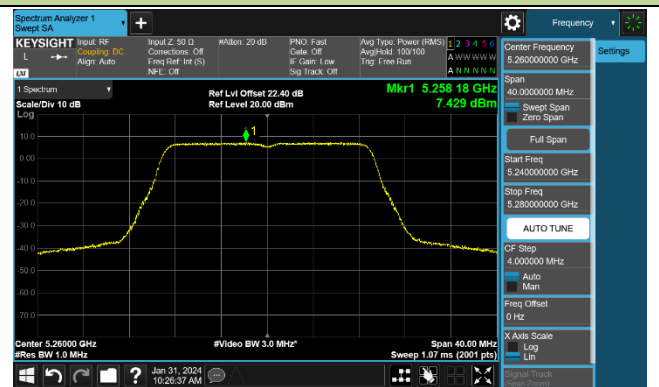

Channel 64 (5320MHz)

Channel 100 (5500MHz)

Channel 116 (5580MHz)

802.11ac-VHT20 Power Spectral Density - Ant 1

Channel 36 (5180MHz)

Channel 44 (5220MHz)

Channel 48 (5240MHz)

Channel 52 (5260MHz)

Channel 60 (5300MHz)

Channel 64 (5320MHz)

Channel 100 (5500MHz)

Channel 116 (5580MHz)

802.11ac-VHT40 Power Spectral Density - Ant 1

Channel 38 (5190MHz)

Channel 46 (5230MHz)

Channel 54 (5270MHz)