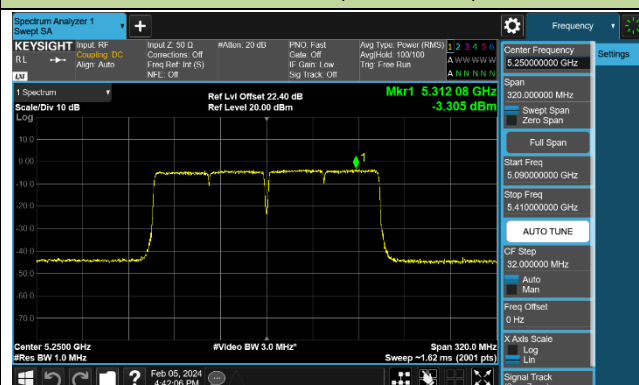

Channel 106 (5530MHz)

Channel 122 (5610MHz)

Channel 138 (5690MHz)

Channel 155 (5775MHz)

802.11ac-VHT160 Power Spectral Density - Ant 1

Channel 50 (5250MHz)

Channel 114 (5570MHz)

802.11ax-HE20 Power Spectral Density - Ant 1