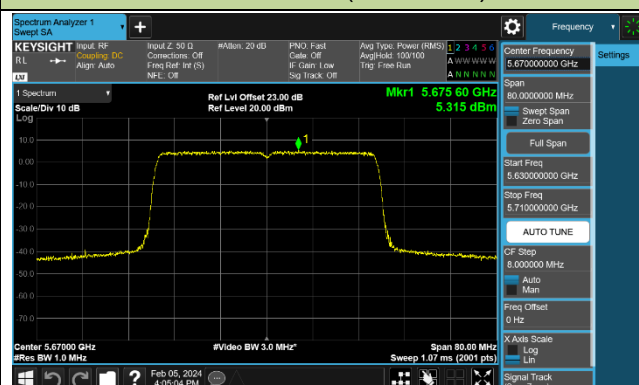

802.11ax-HE40 Power Spectral Density - Ant 1

Channel 38 (5190MHz)

Channel 46 (5230MHz)

Channel 54 (5270MHz)

Channel 62 (5310MHz)

Channel 102 (5510MHz)

Channel 110 (5550MHz)

Channel 134 (5670MHz)

Channel 142 (5710MHz)

802.11ax-HE80 Power Spectral Density - Ant 1

Channel 42 (5210MHz)

Channel 58 (5290MHz)

Channel 106 (5530MHz)

Channel 122 (5610MHz)

Channel 138 (5690MHz)

Channel 155 (5775MHz)