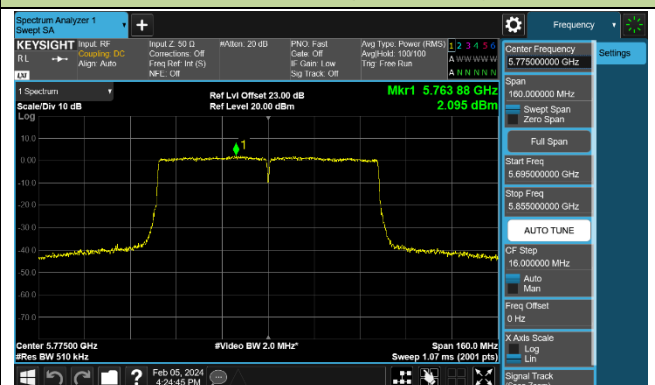

Channel 62 (5310MHz)

Channel 102 (5510MHz)

Channel 110 (5550MHz)

Channel 134 (5670MHz)

Channel 142 (5710MHz)

802.11ac-VHT80 Power Spectral Density - Ant 1

Channel 42 (5210MHz)

Channel 58 (5290MHz)

Channel 106 (5530MHz)

Channel 122 (5610MHz)

Channel 138 (5690MHz)

Channel 155 (5775MHz)

802.11ac-VHT160 Power Spectral Density - Ant 1

Channel 50 (5250MHz)

Channel 114 (5570MHz)

802.11ax-HE20 Power Spectral Density - Ant 1