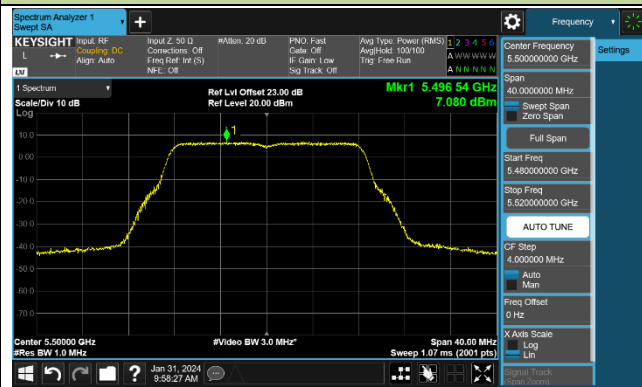

Channel 50 (5250MHz)

Channel 114 (5570MHz)

802.11a Power Spectral Density - Ant 1

Channel 36 (5180MHz)

Channel 44 (5220MHz)

Channel 48 (5240MHz)

Channel 52 (5260MHz)

Channel 60 (5300MHz)

Channel 64 (5320MHz)

Channel 100 (5500MHz)

Channel 116 (5580MHz)

802.11ac-VHT20 Power Spectral Density - Ant 1

Channel 36 (5180MHz)

Channel 44 (5220MHz)

Channel 48 (5240MHz)

Channel 52 (5260MHz)