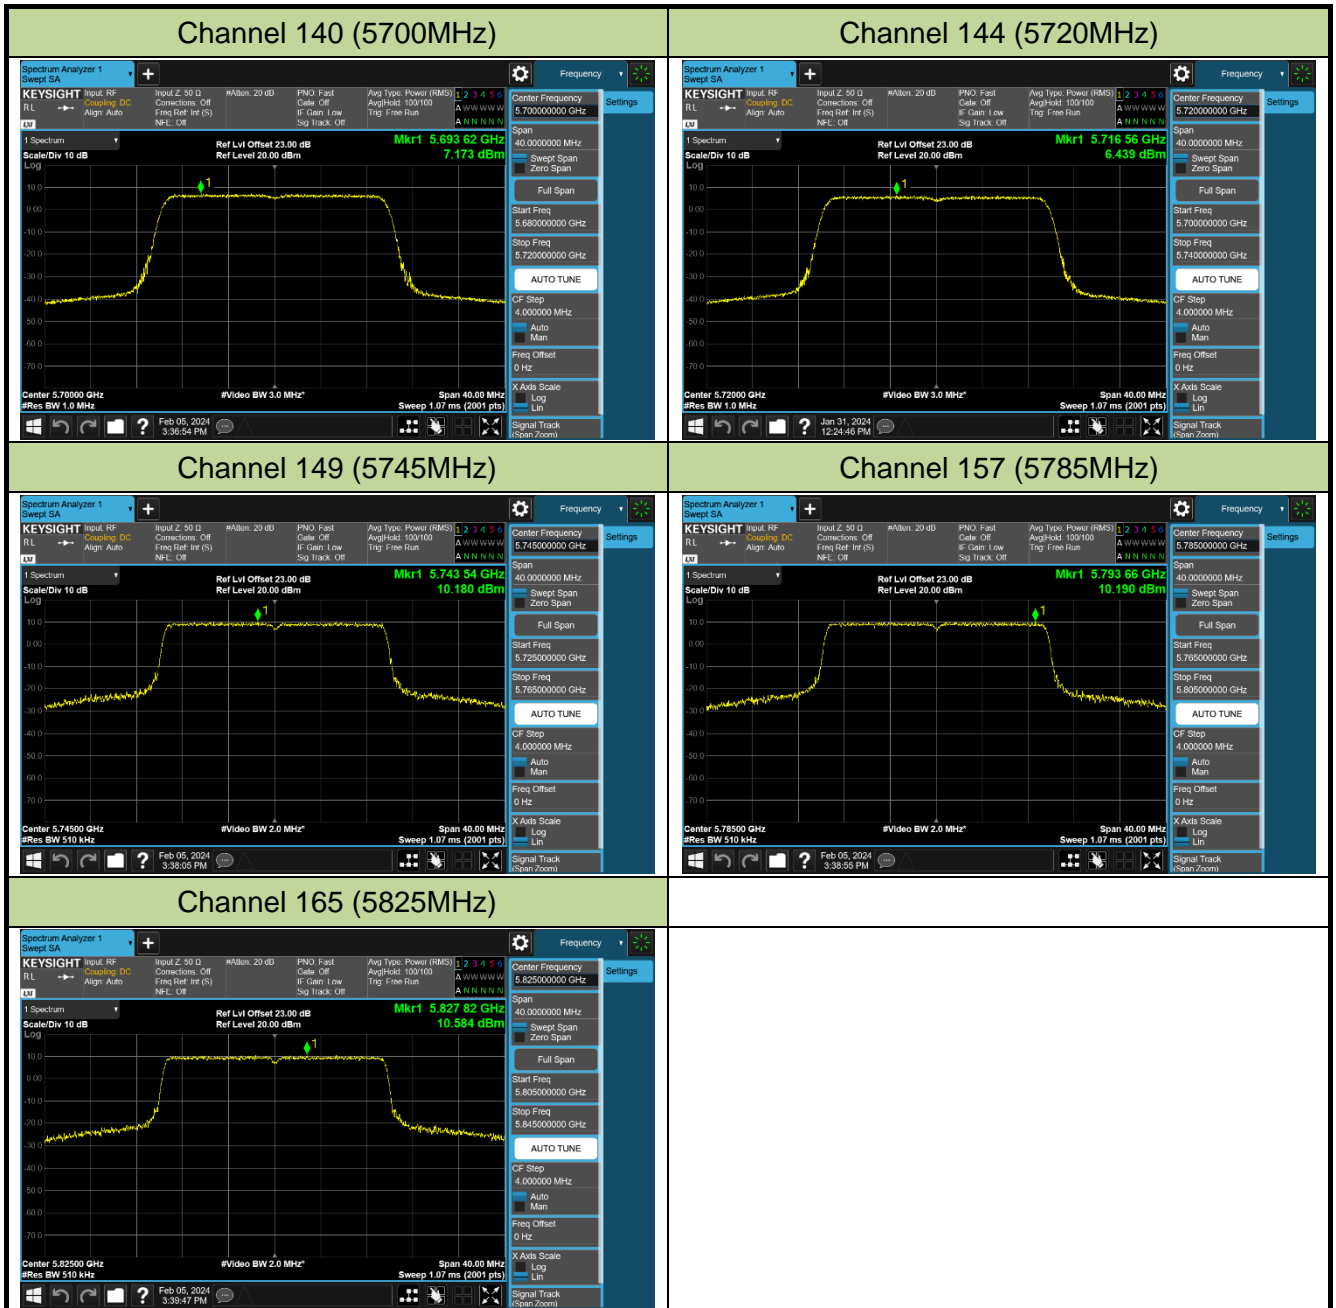

Channel 106 (5530MHz)

Channel 122 (5610MHz)

Channel 138 (5690MHz)

Channel 155 (5775MHz)

802.11ac-VHT160 Power Spectral Density - Ant 1

Channel 50 (5250MHz)

Channel 114 (5570MHz)

802.11ax-HE20 Power Spectral Density - Ant 1

Channel 36 (5180MHz)

Channel 44 (5220MHz)

Channel 48 (5240MHz)

Channel 52 (5260MHz)

Channel 60 (5300MHz)

Channel 64 (5320MHz)

Channel 100 (5500MHz)

Channel 116 (5580MHz)

802.11ax-HE40 Power Spectral Density - Ant 1

Channel 38 (5190MHz)

Channel 46 (5230MHz)

Channel 54 (5270MHz)

Channel 62 (5310MHz)

Channel 102 (5510MHz)

Channel 110 (5550MHz)

Channel 134 (5670MHz)