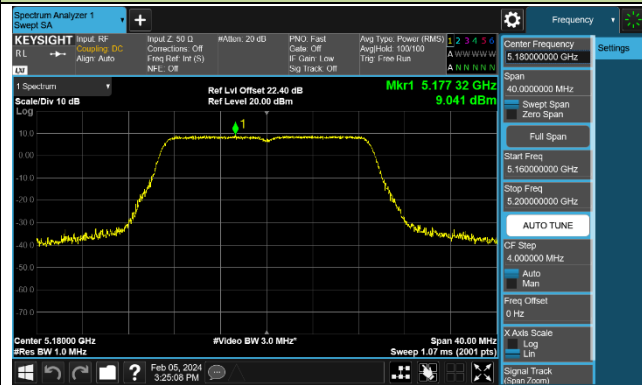

Channel 64 (5320MHz)

Channel 100 (5500MHz)

Channel 116 (5580MHz)

802.11ac-VHT20 Power Spectral Density - Ant 1

Channel 36 (5180MHz)

Channel 44 (5220MHz)

Channel 48 (5240MHz)

Channel 52 (5260MHz)