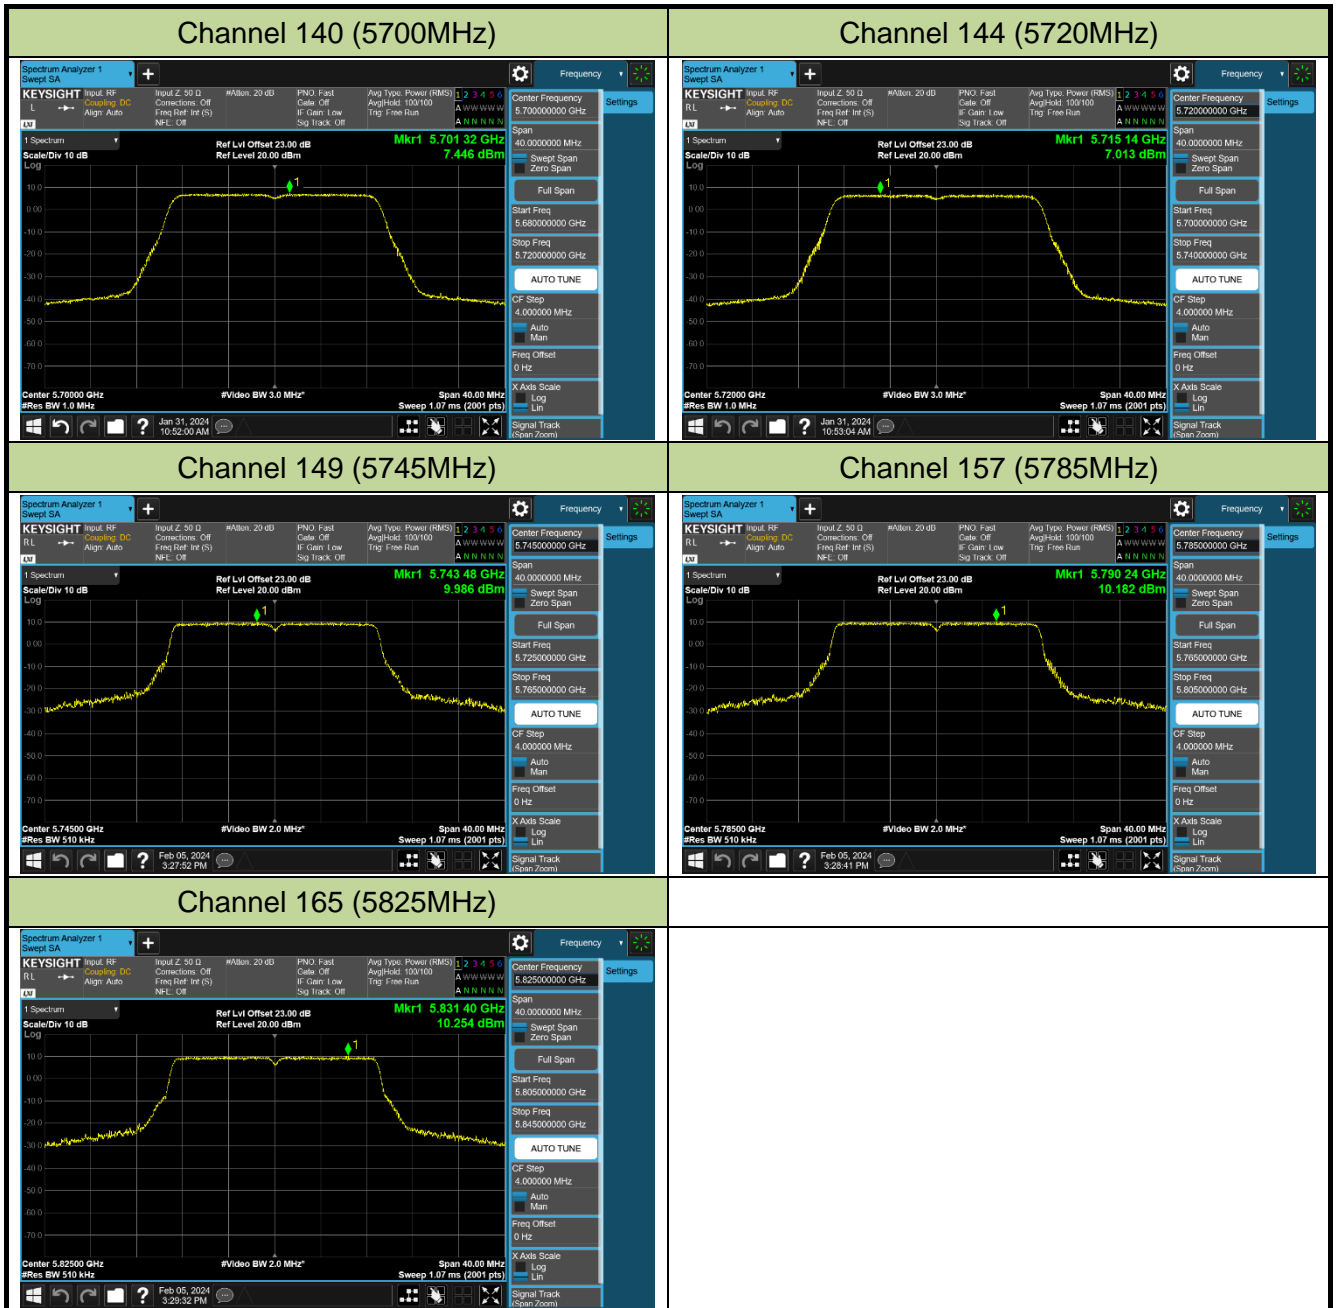

Channel 64 (5320MHz)

Channel 100 (5500MHz)

Channel 116 (5580MHz)

802.11ac-VHT20 Power Spectral Density - Ant 1

Channel 36 (5180MHz)

Channel 44 (5220MHz)

Channel 48 (5240MHz)

Channel 52 (5260MHz)

Channel 60 (5300MHz)

Channel 64 (5320MHz)

Channel 100 (5500MHz)

Channel 116 (5580MHz)

802.11ac-VHT40 Power Spectral Density - Ant 1

Channel 38 (5190MHz)

Channel 46 (5230MHz)

Channel 54 (5270MHz)

Channel 62 (5310MHz)

Channel 102 (5510MHz)

Channel 110 (5550MHz)

Channel 134 (5670MHz)

Channel 142 (5710MHz)

802.11ac-VHT80 Power Spectral Density - Ant 1

Channel 42 (5210MHz)

Channel 58 (5290MHz)