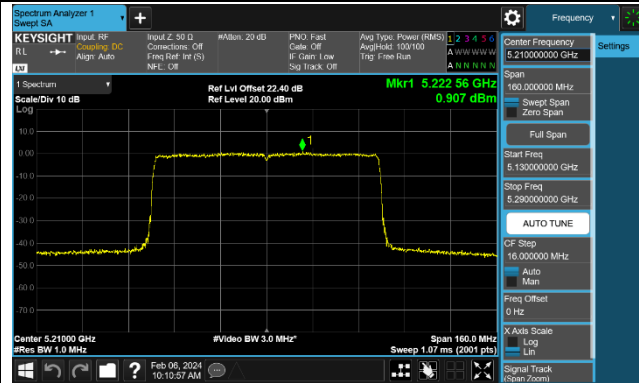

802.11be-EHT80 Power Spectral Density - Ant 0

Channel 42 (5210MHz)

Channel 58 (5290MHz)

Channel 106 (5530MHz)

Channel 122 (5610MHz)

Channel 138 (5690MHz)

Channel 155 (5775MHz)

802.11be-EHT160 Power Spectral Density - Ant 0

Channel 50 (5250MHz)

Channel 114 (5570MHz)

802.11a Power Spectral Density - Ant 1

Channel 36 (5180MHz)

Channel 44 (5220MHz)

Channel 48 (5240MHz)

Channel 52 (5260MHz)

Channel 60 (5300MHz)