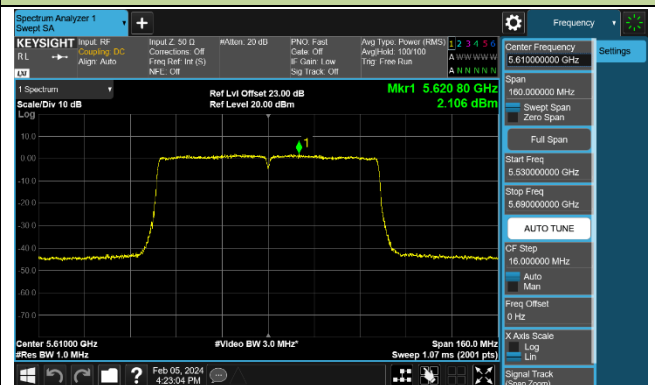

Channel 62 (5310MHz)

Channel 102 (5510MHz)

Channel 110 (5550MHz)

Channel 134 (5670MHz)

Channel 142 (5710MHz)

802.11ac-VHT80 Power Spectral Density - Ant 1

Channel 42 (5210MHz)

Channel 58 (5290MHz)

Channel 106 (5530MHz)

Channel 122 (5610MHz)

Channel 138 (5690MHz)

Channel 155 (5775MHz)

802.11ac-VHT160 Power Spectral Density - Ant 1

Channel 50 (5250MHz)

Channel 114 (5570MHz)

802.11ax-HE20 Power Spectral Density - Ant 1