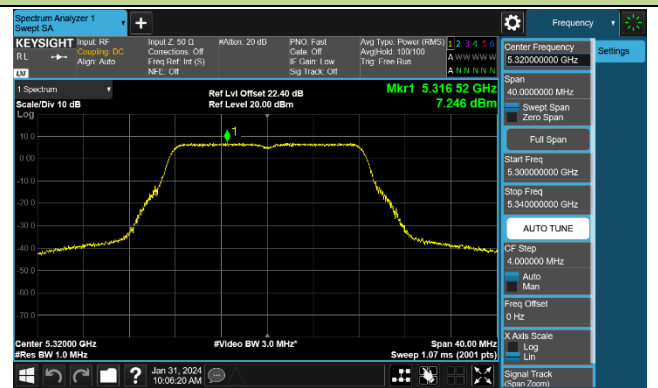

802.11be-EHT80 Power Spectral Density - Ant 0

Channel 42 (5210MHz)

Channel 58 (5290MHz)

Channel 106 (5530MHz)

Channel 122 (5610MHz)

Channel 138 (5690MHz)

Channel 155 (5775MHz)

802.11be-EHT160 Power Spectral Density - Ant 0

Channel 50 (5250MHz)

Channel 114 (5570MHz)

802.11a Power Spectral Density - Ant 1

Channel 36 (5180MHz)

Channel 44 (5220MHz)

Channel 48 (5240MHz)

Channel 52 (5260MHz)

Channel 60 (5300MHz)

Channel 64 (5320MHz)

Channel 100 (5500MHz)

Channel 116 (5580MHz)

802.11ac-VHT20 Power Spectral Density - Ant 1

Channel 36 (5180MHz)

Channel 44 (5220MHz)

Channel 48 (5240MHz)

Channel 52 (5260MHz)