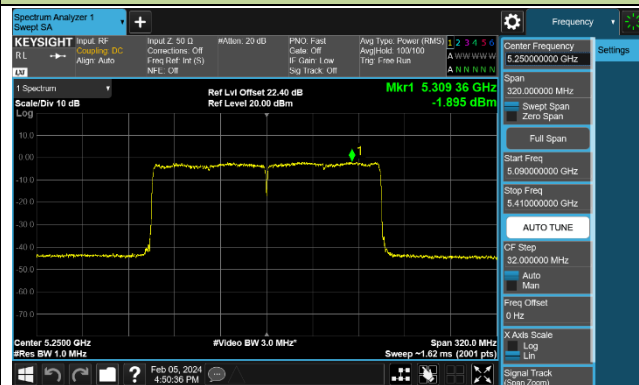

802.11be-EHT80 Power Spectral Density - Ant 0

Channel 42 (5210MHz)

Channel 58 (5290MHz)

Channel 106 (5530MHz)

Channel 122 (5610MHz)

Channel 138 (5690MHz)

Channel 155 (5775MHz)

802.11be-EHT160 Power Spectral Density - Ant 0

Channel 50 (5250MHz)

Channel 114 (5570MHz)

802.11a Power Spectral Density - Ant 1

Channel 36 (5180MHz)

Channel 44 (5220MHz)

Channel 48 (5240MHz)

Channel 52 (5260MHz)

Channel 60 (5300MHz)