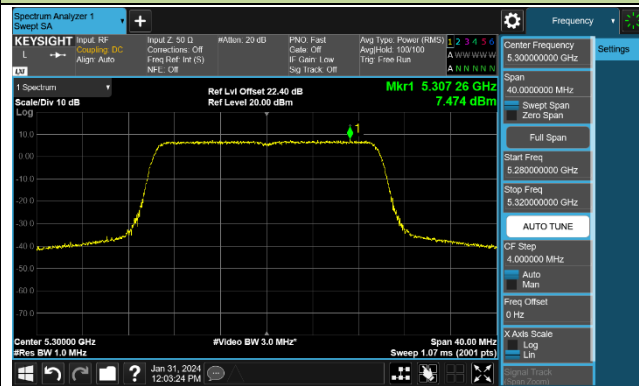

Channel 36 (5180MHz)

Channel 44 (5220MHz)

Channel 48 (5240MHz)

Channel 52 (5260MHz)

Channel 60 (5300MHz)

Channel 64 (5320MHz)

Channel 100 (5500MHz)

Channel 116 (5580MHz)

802.11ax-HE40 Power Spectral Density - Ant 1

Channel 38 (5190MHz)

Channel 46 (5230MHz)

Channel 54 (5270MHz)

Channel 62 (5310MHz)

Channel 102 (5510MHz)

Channel 110 (5550MHz)

Channel 134 (5670MHz)