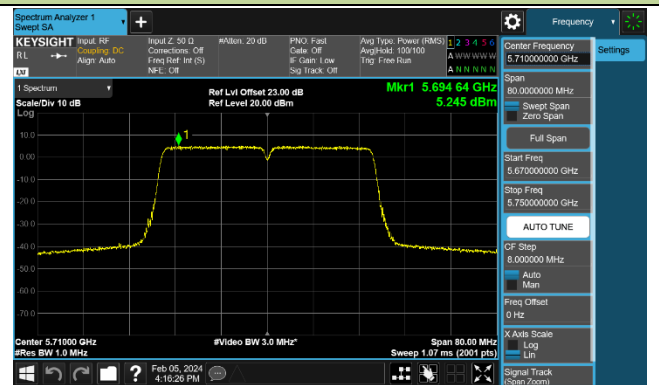

Channel 62 (5310MHz)

Channel 102 (5510MHz)

Channel 110 (5550MHz)

Channel 134 (5670MHz)

Channel 142 (5710MHz)

802.11ac-VHT80 Power Spectral Density - Ant 1

Channel 42 (5210MHz)

Channel 58 (5290MHz)

Channel 106 (5530MHz)

Channel 122 (5610MHz)

Channel 138 (5690MHz)

Channel 155 (5775MHz)

802.11ac-VHT160 Power Spectral Density - Ant 1

Channel 50 (5250MHz)

Channel 114 (5570MHz)

802.11ax-HE20 Power Spectral Density - Ant 1