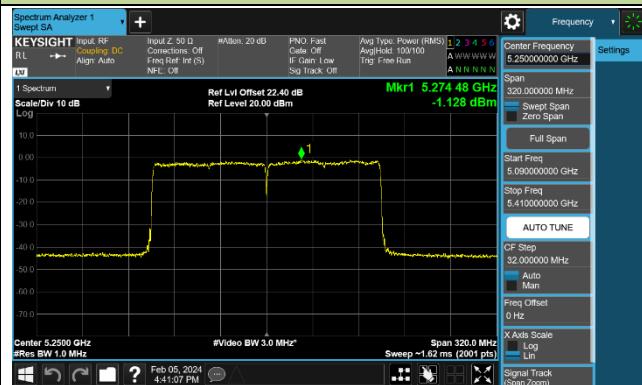

Channel 142 (5710MHz)

802.11ax-HE80 Power Spectral Density - Ant 1

Channel 42 (5210MHz)

Channel 58 (5290MHz)

Channel 106 (5530MHz)

Channel 122 (5610MHz)

Channel 138 (5690MHz)

Channel 155 (5775MHz)

802.11ax-HE160 Power Spectral Density - Ant 1

Channel 50 (5250MHz)

Channel 114 (5570MHz)