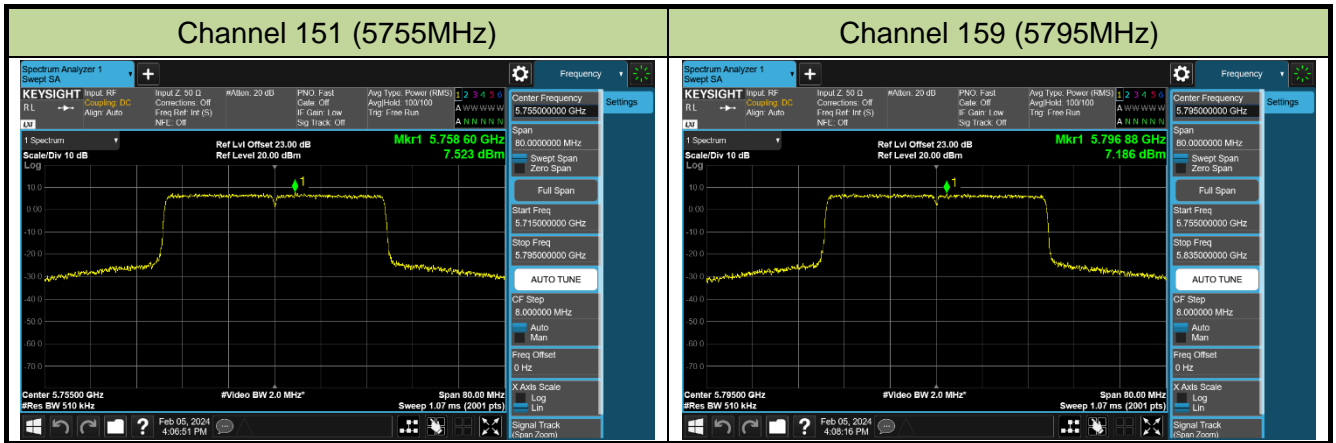

802.11ax-HE40 Power Spectral Density - Ant 1

Channel 38 (5190MHz)

Channel 46 (5230MHz)

Channel 54 (5270MHz)

Channel 62 (5310MHz)

Channel 102 (5510MHz)

Channel 110 (5550MHz)

Channel 134 (5670MHz)

Channel 142 (5710MHz)

802.11ax-HE80 Power Spectral Density - Ant 1

Channel 42 (5210MHz)

Channel 58 (5290MHz)

Channel 106 (5530MHz)

Channel 122 (5610MHz)

Channel 138 (5690MHz)

Channel 155 (5775MHz)