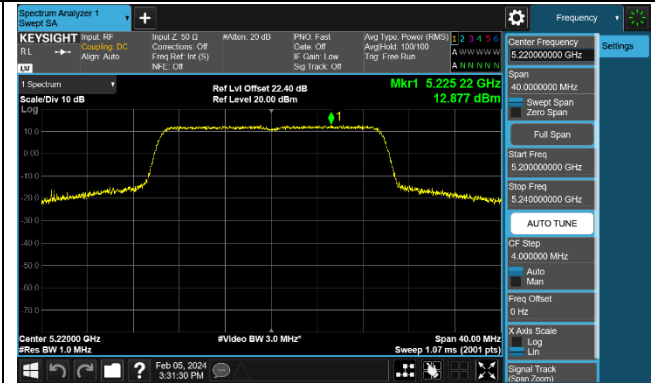

Channel 44 (5220MHz)