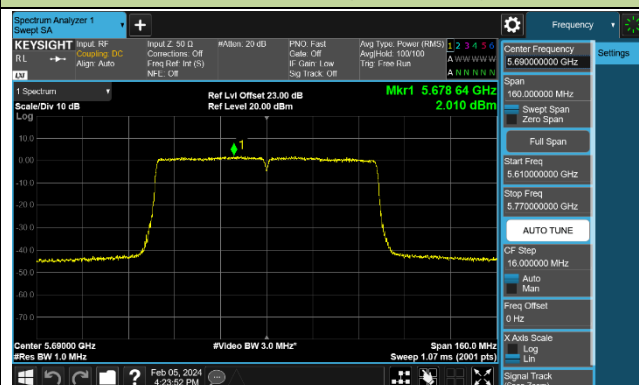

Channel 62 (5310MHz)

Channel 102 (5510MHz)

Channel 110 (5550MHz)

Channel 134 (5670MHz)

Channel 142 (5710MHz)

802.11ac-VHT80 Power Spectral Density - Ant 1

Channel 42 (5210MHz)

Channel 58 (5290MHz)

Channel 106 (5530MHz)

Channel 122 (5610MHz)

Channel 138 (5690MHz)

Channel 155 (5775MHz)

802.11ac-VHT160 Power Spectral Density - Ant 1

Channel 50 (5250MHz)

Channel 114 (5570MHz)

802.11ax-HE20 Power Spectral Density - Ant 1