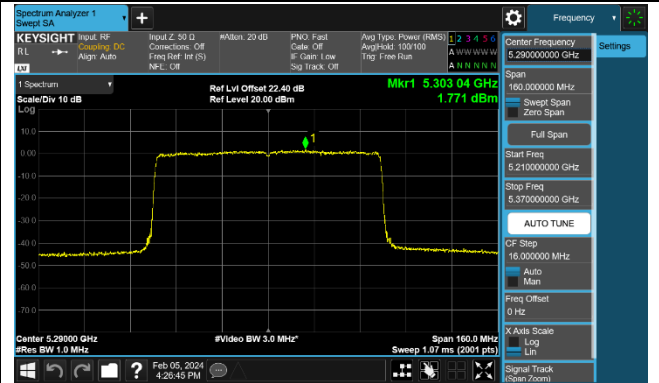

Channel 142 (5710MHz)

802.11ax-HE80 Power Spectral Density - Ant 1

Channel 42 (5210MHz)

Channel 58 (5290MHz)

Channel 106 (5530MHz)

Channel 122 (5610MHz)

Channel 138 (5690MHz)

Channel 155 (5775MHz)

802.11ax-HE160 Power Spectral Density - Ant 1

Channel 50 (5250MHz)

Channel 114 (5570MHz)