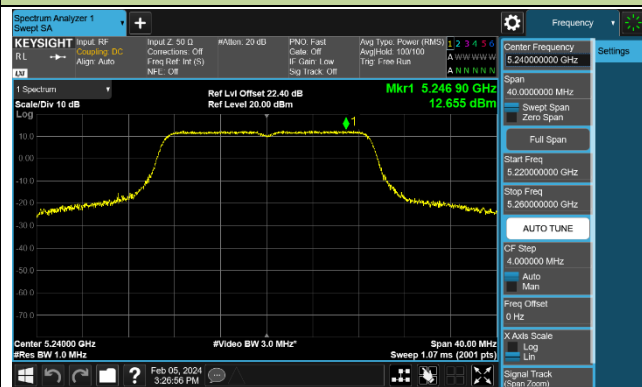

Channel 64 (5320MHz)

Channel 100 (5500MHz)

Channel 116 (5580MHz)

802.11ac-VHT20 Power Spectral Density - Ant 1

Channel 36 (5180MHz)

Channel 44 (5220MHz)

Channel 48 (5240MHz)

Channel 52 (5260MHz)