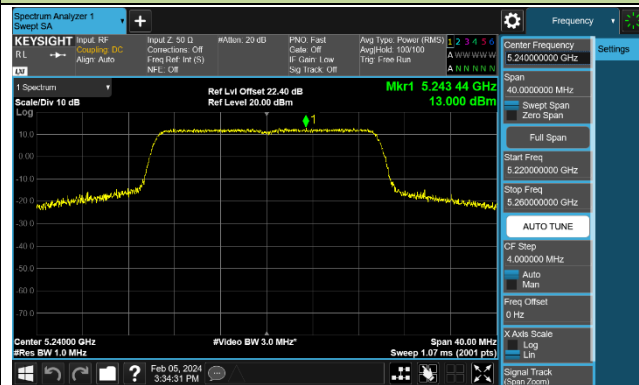

Channel 48 (5240MHz)