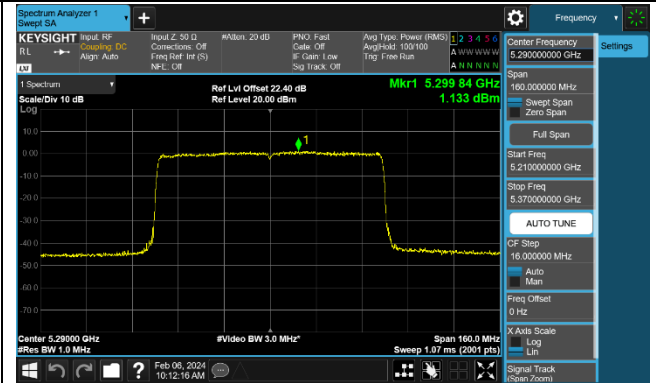

802.11be-EHT80 Power Spectral Density - Ant 0

Channel 42 (5210MHz)

Channel 58 (5290MHz)

Channel 106 (5530MHz)

Channel 122 (5610MHz)

Channel 138 (5690MHz)

Channel 155 (5775MHz)

802.11be-EHT160 Power Spectral Density - Ant 0

Channel 50 (5250MHz)

Channel 114 (5570MHz)

802.11a Power Spectral Density - Ant 1

Channel 36 (5180MHz)

Channel 44 (5220MHz)

Channel 48 (5240MHz)

Channel 52 (5260MHz)

Channel 60 (5300MHz)