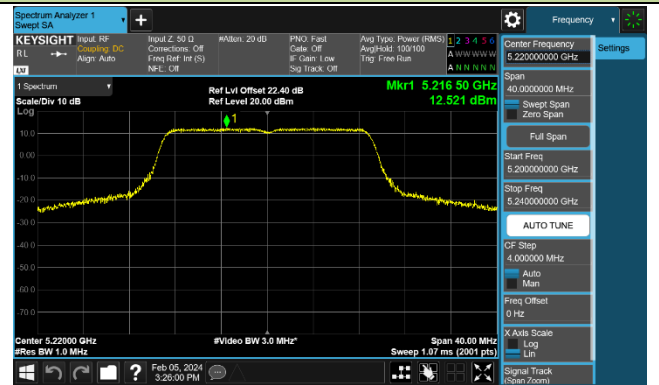

Channel 64 (5320MHz)

Channel 100 (5500MHz)

Channel 116 (5580MHz)

802.11ac-VHT20 Power Spectral Density - Ant 1

Channel 36 (5180MHz)

Channel 44 (5220MHz)

Channel 48 (5240MHz)

Channel 52 (5260MHz)