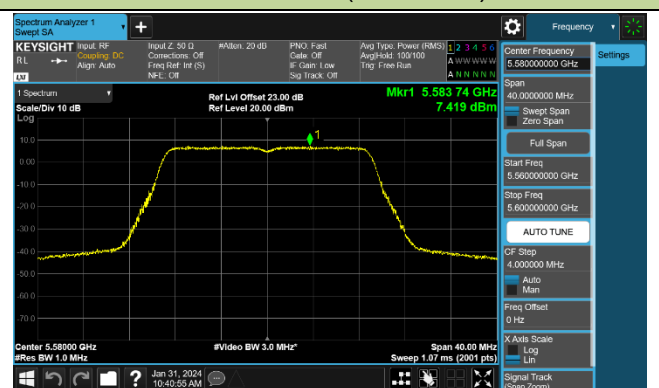

Channel 64 (5320MHz)

Channel 100 (5500MHz)

Channel 116 (5580MHz)

802.11ac-VHT20 Power Spectral Density - Ant 1

Channel 36 (5180MHz)

Channel 44 (5220MHz)

Channel 48 (5240MHz)

Channel 52 (5260MHz)

Channel 60 (5300MHz)

Channel 64 (5320MHz)

Channel 100 (5500MHz)

Channel 116 (5580MHz)

802.11ac-VHT40 Power Spectral Density - Ant 1

Channel 38 (5190MHz)

Channel 46 (5230MHz)

Channel 54 (5270MHz)

Channel 62 (5310MHz)

Channel 102 (5510MHz)

Channel 110 (5550MHz)

Channel 134 (5670MHz)

Channel 142 (5710MHz)

802.11ac-VHT80 Power Spectral Density - Ant 1

Channel 42 (5210MHz)

Channel 58 (5290MHz)