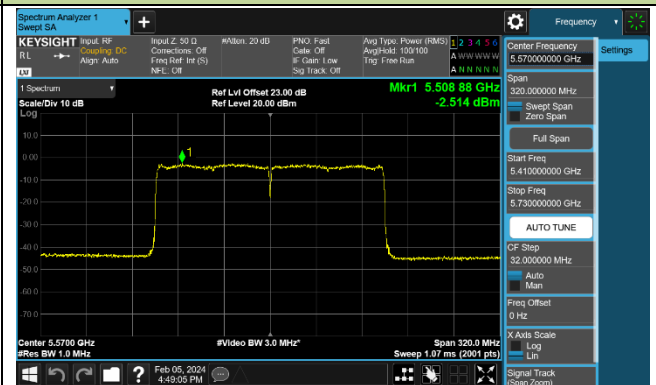

802.11be-EHT80 Power Spectral Density - Ant 0

Channel 42 (5210MHz)

Channel 58 (5290MHz)

Channel 106 (5530MHz)

Channel 122 (5610MHz)

Channel 138 (5690MHz)

Channel 155 (5775MHz)

802.11be-EHT160 Power Spectral Density - Ant 0

Channel 50 (5250MHz)

Channel 114 (5570MHz)

802.11a Power Spectral Density - Ant 1

Channel 36 (5180MHz)

Channel 44 (5220MHz)

Channel 48 (5240MHz)

Channel 52 (5260MHz)

Channel 60 (5300MHz)