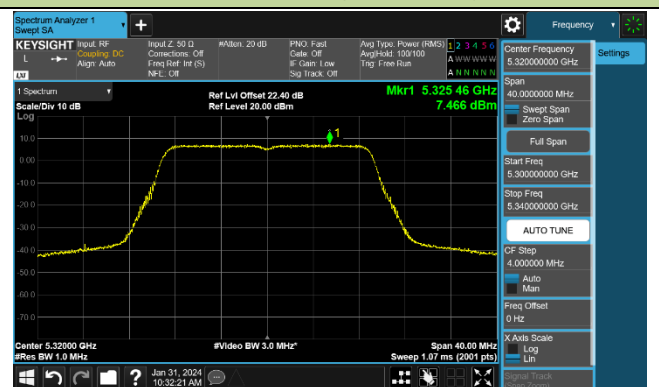

Channel 64 (5320MHz)

Channel 100 (5500MHz)

Channel 116 (5580MHz)

802.11ac-VHT20 Power Spectral Density - Ant 1

Channel 36 (5180MHz)

Channel 44 (5220MHz)

Channel 48 (5240MHz)

Channel 52 (5260MHz)

Channel 60 (5300MHz)

Channel 64 (5320MHz)

Channel 100 (5500MHz)

Channel 116 (5580MHz)

802.11ac-VHT40 Power Spectral Density - Ant 1

Channel 38 (5190MHz)

Channel 46 (5230MHz)

Channel 54 (5270MHz)