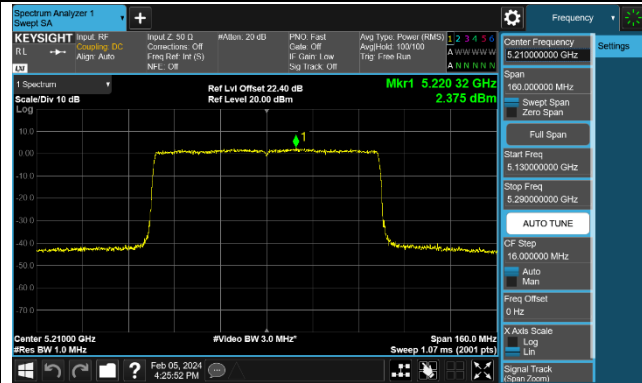

802.11ax-HE40 Power Spectral Density - Ant 1

Channel 38 (5190MHz)

Channel 46 (5230MHz)

Channel 54 (5270MHz)

Channel 62 (5310MHz)

Channel 102 (5510MHz)

Channel 110 (5550MHz)

Channel 134 (5670MHz)

Channel 142 (5710MHz)

802.11ax-HE80 Power Spectral Density - Ant 1

Channel 42 (5210MHz)

Channel 58 (5290MHz)

Channel 106 (5530MHz)

Channel 122 (5610MHz)

Channel 138 (5690MHz)

Channel 155 (5775MHz)