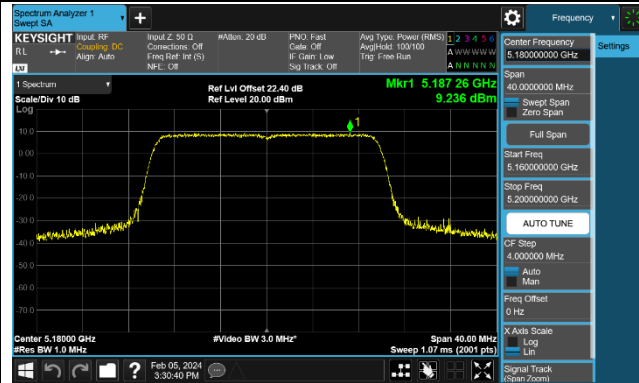

802.11ax-HE20 Power Spectral Density - Ant 1

Channel 36 (5180MHz)