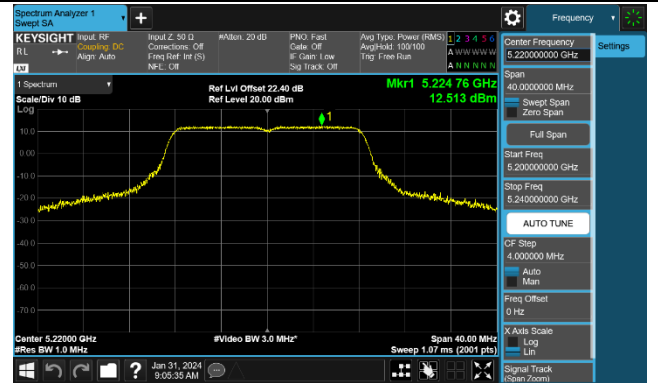

802.11be-EHT80 Power Spectral Density - Ant 0

Channel 42 (5210MHz)

Channel 58 (5290MHz)

Channel 106 (5530MHz)

Channel 122 (5610MHz)

Channel 138 (5690MHz)

Channel 155 (5775MHz)

802.11be-EHT160 Power Spectral Density - Ant 0

Channel 50 (5250MHz)

Channel 114 (5570MHz)

802.11a Power Spectral Density - Ant 1

Channel 36 (5180MHz)

Channel 44 (5220MHz)

Channel 48 (5240MHz)

Channel 52 (5260MHz)

Channel 60 (5300MHz)

Channel 64 (5320MHz)

Channel 100 (5500MHz)

Channel 116 (5580MHz)

802.11ac-VHT20 Power Spectral Density - Ant 1

Channel 36 (5180MHz)

Channel 44 (5220MHz)

Channel 48 (5240MHz)

Channel 52 (5260MHz)