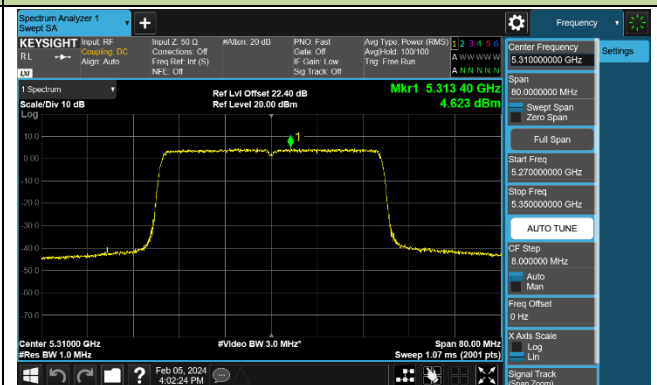

802.11ax-HE40 Power Spectral Density - Ant 1

Channel 38 (5190MHz)

Channel 46 (5230MHz)

Channel 54 (5270MHz)

Channel 62 (5310MHz)

Channel 102 (5510MHz)

Channel 110 (5550MHz)

Channel 134 (5670MHz)

Channel 142 (5710MHz)

802.11ax-HE80 Power Spectral Density - Ant 1

Channel 42 (5210MHz)

Channel 58 (5290MHz)

Channel 106 (5530MHz)

Channel 122 (5610MHz)

Channel 138 (5690MHz)

Channel 155 (5775MHz)