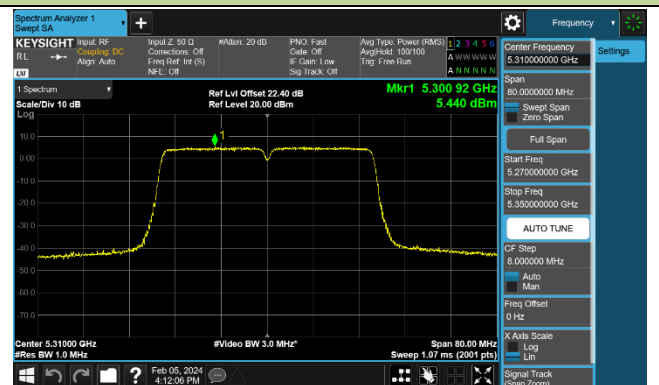

Channel 60 (5300MHz)

Channel 64 (5320MHz)

Channel 100 (5500MHz)

Channel 116 (5580MHz)

802.11ac-VHT40 Power Spectral Density - Ant 1

Channel 38 (5190MHz)

Channel 46 (5230MHz)

Channel 54 (5270MHz)

Channel 62 (5310MHz)

Channel 102 (5510MHz)

Channel 110 (5550MHz)

Channel 134 (5670MHz)

Channel 142 (5710MHz)

802.11ac-VHT80 Power Spectral Density - Ant 1

Channel 42 (5210MHz)

Channel 58 (5290MHz)