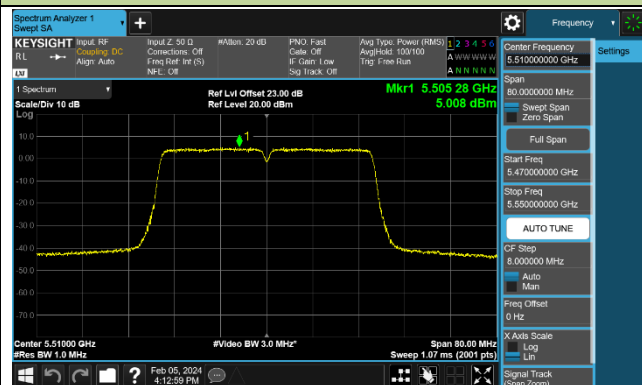

Channel 60 (5300MHz)

Channel 64 (5320MHz)

Channel 100 (5500MHz)

Channel 116 (5580MHz)

802.11ac-VHT40 Power Spectral Density - Ant 1

Channel 38 (5190MHz)

Channel 46 (5230MHz)

Channel 54 (5270MHz)

Channel 62 (5310MHz)

Channel 102 (5510MHz)

Channel 110 (5550MHz)

Channel 134 (5670MHz)

Channel 142 (5710MHz)

802.11ac-VHT80 Power Spectral Density - Ant 1

Channel 42 (5210MHz)

Channel 58 (5290MHz)