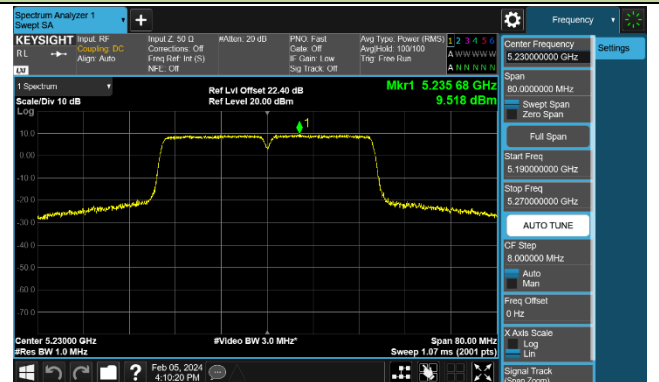

Channel 60 (5300MHz)

Channel 64 (5320MHz)

Channel 100 (5500MHz)

Channel 116 (5580MHz)

802.11ac-VHT40 Power Spectral Density - Ant 1

Channel 38 (5190MHz)

Channel 46 (5230MHz)

Channel 54 (5270MHz)

Channel 62 (5310MHz)

Channel 102 (5510MHz)

Channel 110 (5550MHz)

Channel 134 (5670MHz)

Channel 142 (5710MHz)

802.11ac-VHT80 Power Spectral Density - Ant 1

Channel 42 (5210MHz)

Channel 58 (5290MHz)