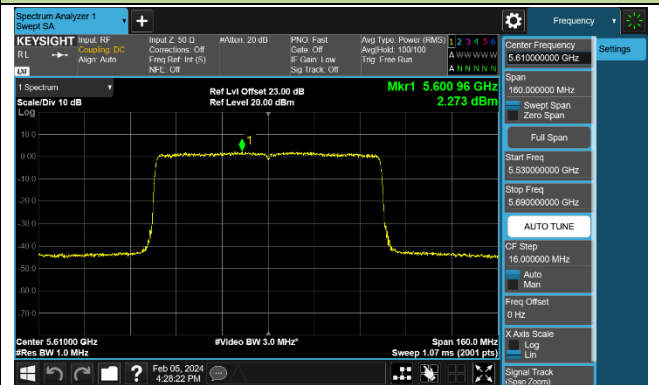

Channel 142 (5710MHz)

802.11ax-HE80 Power Spectral Density - Ant 1

Channel 42 (5210MHz)

Channel 58 (5290MHz)

Channel 106 (5530MHz)

Channel 122 (5610MHz)

Channel 138 (5690MHz)

Channel 155 (5775MHz)

802.11ax-HE160 Power Spectral Density - Ant 1

Channel 50 (5250MHz)

Channel 114 (5570MHz)