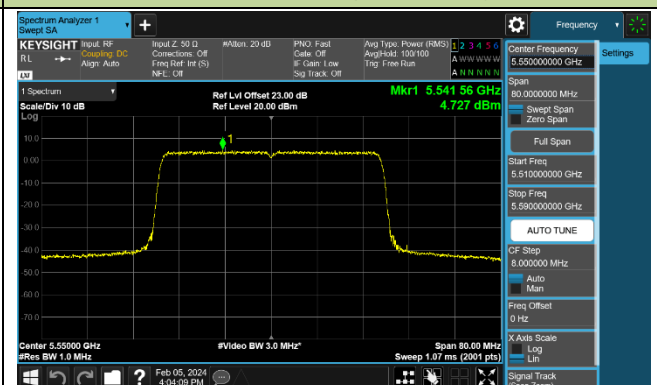

802.11ax-HE40 Power Spectral Density - Ant 1

Channel 38 (5190MHz)

Channel 46 (5230MHz)

Channel 54 (5270MHz)

Channel 62 (5310MHz)

Channel 102 (5510MHz)

Channel 110 (5550MHz)

Channel 134 (5670MHz)

Channel 142 (5710MHz)

802.11ax-HE80 Power Spectral Density - Ant 1

Channel 42 (5210MHz)

Channel 58 (5290MHz)

Channel 106 (5530MHz)

Channel 122 (5610MHz)

Channel 138 (5690MHz)

Channel 155 (5775MHz)