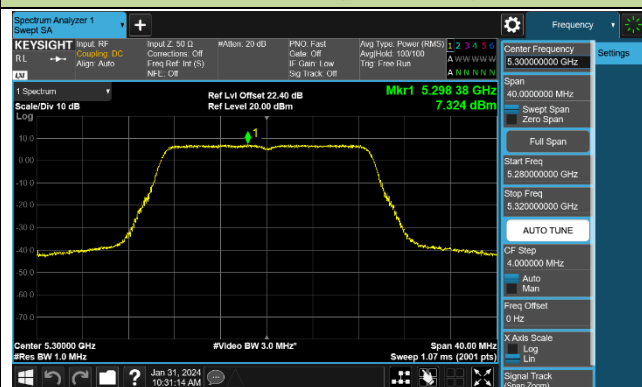

Channel 60 (5300MHz)