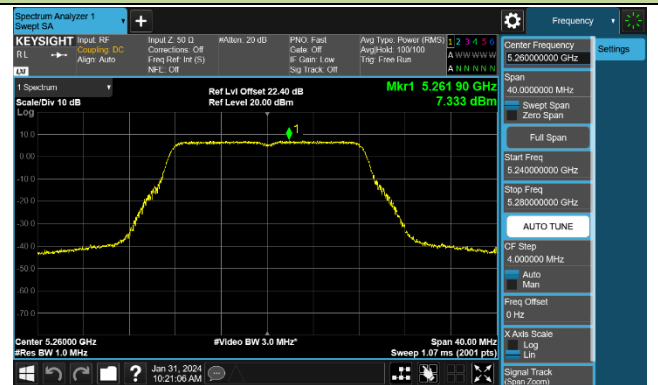

802.11be-EHT80 Power Spectral Density - Ant 0

Channel 42 (5210MHz)

Channel 58 (5290MHz)

Channel 106 (5530MHz)

Channel 122 (5610MHz)

Channel 138 (5690MHz)

Channel 155 (5775MHz)

802.11be-EHT160 Power Spectral Density - Ant 0

Channel 50 (5250MHz)

Channel 114 (5570MHz)

802.11a Power Spectral Density - Ant 1

Channel 36 (5180MHz)

Channel 44 (5220MHz)

Channel 48 (5240MHz)

Channel 52 (5260MHz)

Channel 60 (5300MHz)

Channel 64 (5320MHz)

Channel 100 (5500MHz)

Channel 116 (5580MHz)

802.11ac-VHT20 Power Spectral Density - Ant 1

Channel 36 (5180MHz)

Channel 44 (5220MHz)

Channel 48 (5240MHz)

Channel 52 (5260MHz)