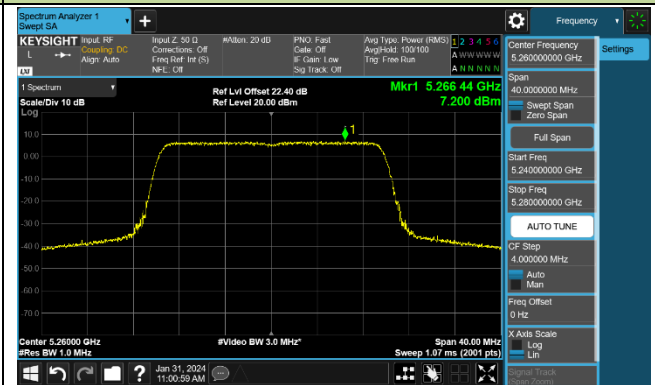

Channel 36 (5180MHz)

Channel 44 (5220MHz)

Channel 48 (5240MHz)

Channel 52 (5260MHz)

Channel 60 (5300MHz)

Channel 64 (5320MHz)

Channel 100 (5500MHz)

Channel 116 (5580MHz)

802.11ax-HE40 Power Spectral Density - Ant 1

Channel 38 (5190MHz)

Channel 46 (5230MHz)

Channel 54 (5270MHz)

Channel 62 (5310MHz)

Channel 102 (5510MHz)

Channel 110 (5550MHz)

Channel 134 (5670MHz)