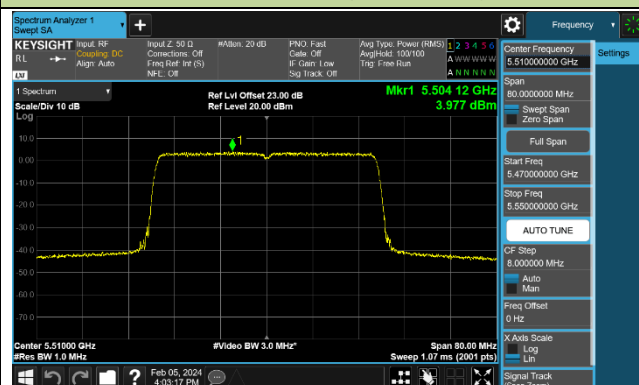

802.11ax-HE40 Power Spectral Density - Ant 1

Channel 38 (5190MHz)

Channel 46 (5230MHz)

Channel 54 (5270MHz)

Channel 62 (5310MHz)

Channel 102 (5510MHz)

Channel 110 (5550MHz)

Channel 134 (5670MHz)

Channel 142 (5710MHz)

802.11ax-HE80 Power Spectral Density - Ant 1

Channel 42 (5210MHz)

Channel 58 (5290MHz)

Channel 106 (5530MHz)

Channel 122 (5610MHz)

Channel 138 (5690MHz)

Channel 155 (5775MHz)