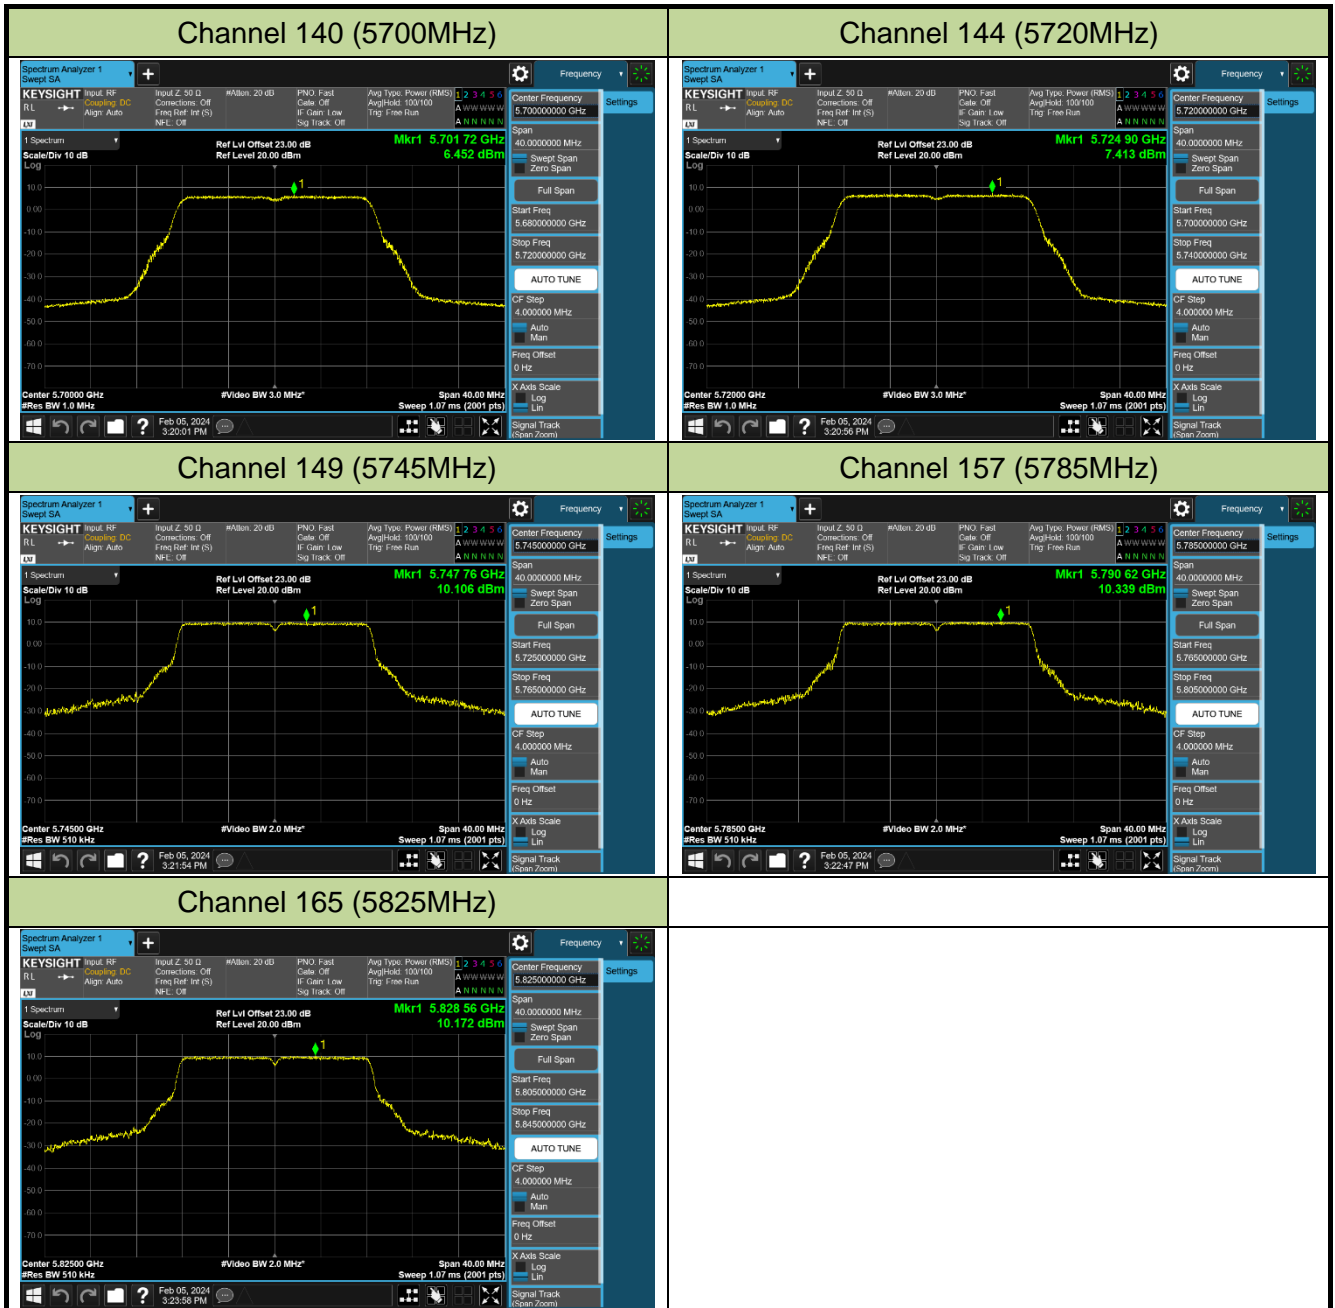

Channel 64 (5320MHz)

Channel 100 (5500MHz)

Channel 116 (5580MHz)

802.11ac-VHT20 Power Spectral Density - Ant 1

Channel 36 (5180MHz)

Channel 44 (5220MHz)

Channel 48 (5240MHz)

Channel 52 (5260MHz)

Channel 60 (5300MHz)

Channel 64 (5320MHz)

Channel 100 (5500MHz)

Channel 116 (5580MHz)

802.11ac-VHT40 Power Spectral Density - Ant 1

Channel 38 (5190MHz)

Channel 46 (5230MHz)

Channel 54 (5270MHz)