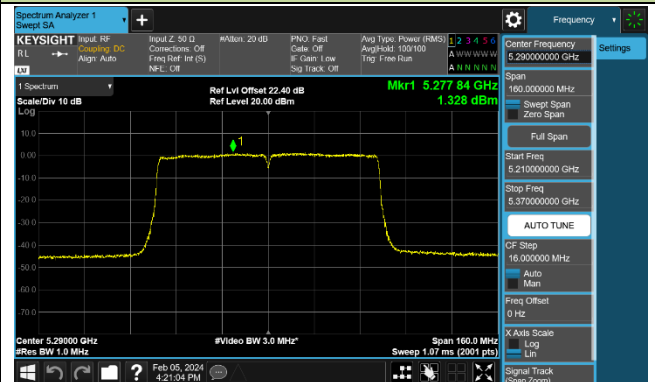

Channel 62 (5310MHz)

Channel 102 (5510MHz)

Channel 110 (5550MHz)

Channel 134 (5670MHz)

Channel 142 (5710MHz)

802.11ac-VHT80 Power Spectral Density - Ant 1

Channel 42 (5210MHz)

Channel 58 (5290MHz)

Channel 106 (5530MHz)

Channel 122 (5610MHz)

Channel 138 (5690MHz)

Channel 155 (5775MHz)

802.11ac-VHT160 Power Spectral Density - Ant 1

Channel 50 (5250MHz)

Channel 114 (5570MHz)

802.11ax-HE20 Power Spectral Density - Ant 1