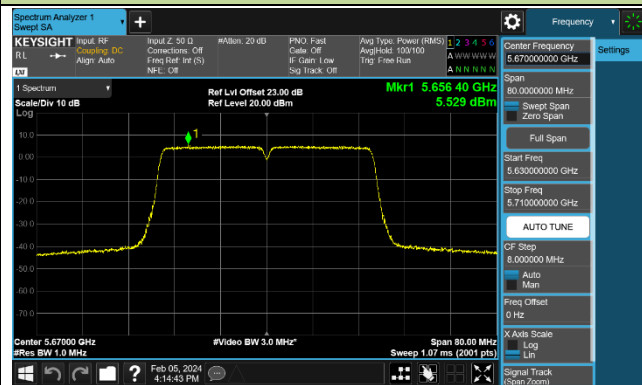

Channel 62 (5310MHz)

Channel 102 (5510MHz)

Channel 110 (5550MHz)

Channel 134 (5670MHz)

Channel 142 (5710MHz)

802.11ac-VHT80 Power Spectral Density - Ant 1

Channel 42 (5210MHz)

Channel 58 (5290MHz)

Channel 106 (5530MHz)

Channel 122 (5610MHz)

Channel 138 (5690MHz)

Channel 155 (5775MHz)

802.11ac-VHT160 Power Spectral Density - Ant 1

Channel 50 (5250MHz)

Channel 114 (5570MHz)

802.11ax-HE20 Power Spectral Density - Ant 1