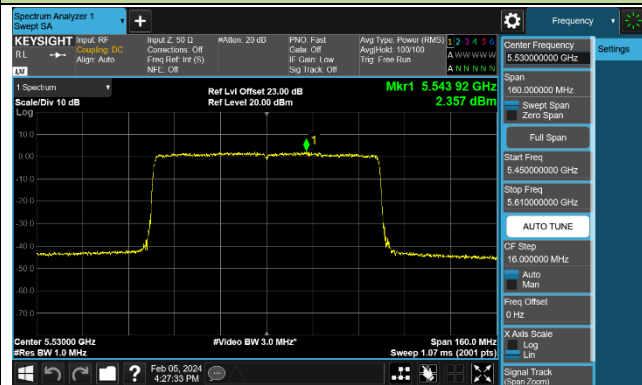

Channel 142 (5710MHz)

802.11ax-HE80 Power Spectral Density - Ant 1

Channel 42 (5210MHz)

Channel 58 (5290MHz)

Channel 106 (5530MHz)

Channel 122 (5610MHz)

Channel 138 (5690MHz)

Channel 155 (5775MHz)

802.11ax-HE160 Power Spectral Density - Ant 1

Channel 50 (5250MHz)

Channel 114 (5570MHz)