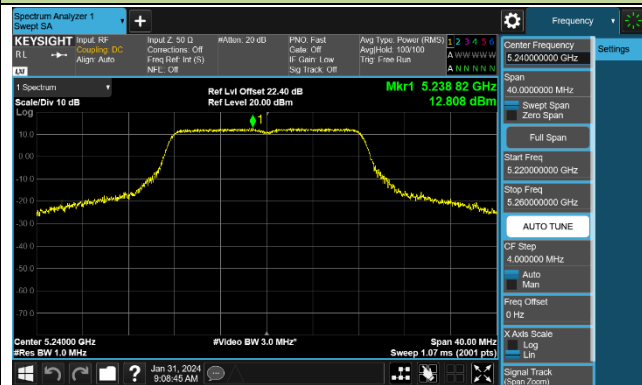

802.11be-EHT80 Power Spectral Density - Ant 0

Channel 42 (5210MHz)

Channel 58 (5290MHz)

Channel 106 (5530MHz)

Channel 122 (5610MHz)

Channel 138 (5690MHz)

Channel 155 (5775MHz)

802.11be-EHT160 Power Spectral Density - Ant 0

Channel 50 (5250MHz)

Channel 114 (5570MHz)

802.11a Power Spectral Density - Ant 1

Channel 36 (5180MHz)

Channel 44 (5220MHz)

Channel 48 (5240MHz)

Channel 52 (5260MHz)

Channel 60 (5300MHz)

Channel 64 (5320MHz)

Channel 100 (5500MHz)

Channel 116 (5580MHz)

802.11ac-VHT20 Power Spectral Density - Ant 1

Channel 36 (5180MHz)

Channel 44 (5220MHz)

Channel 48 (5240MHz)

Channel 52 (5260MHz)