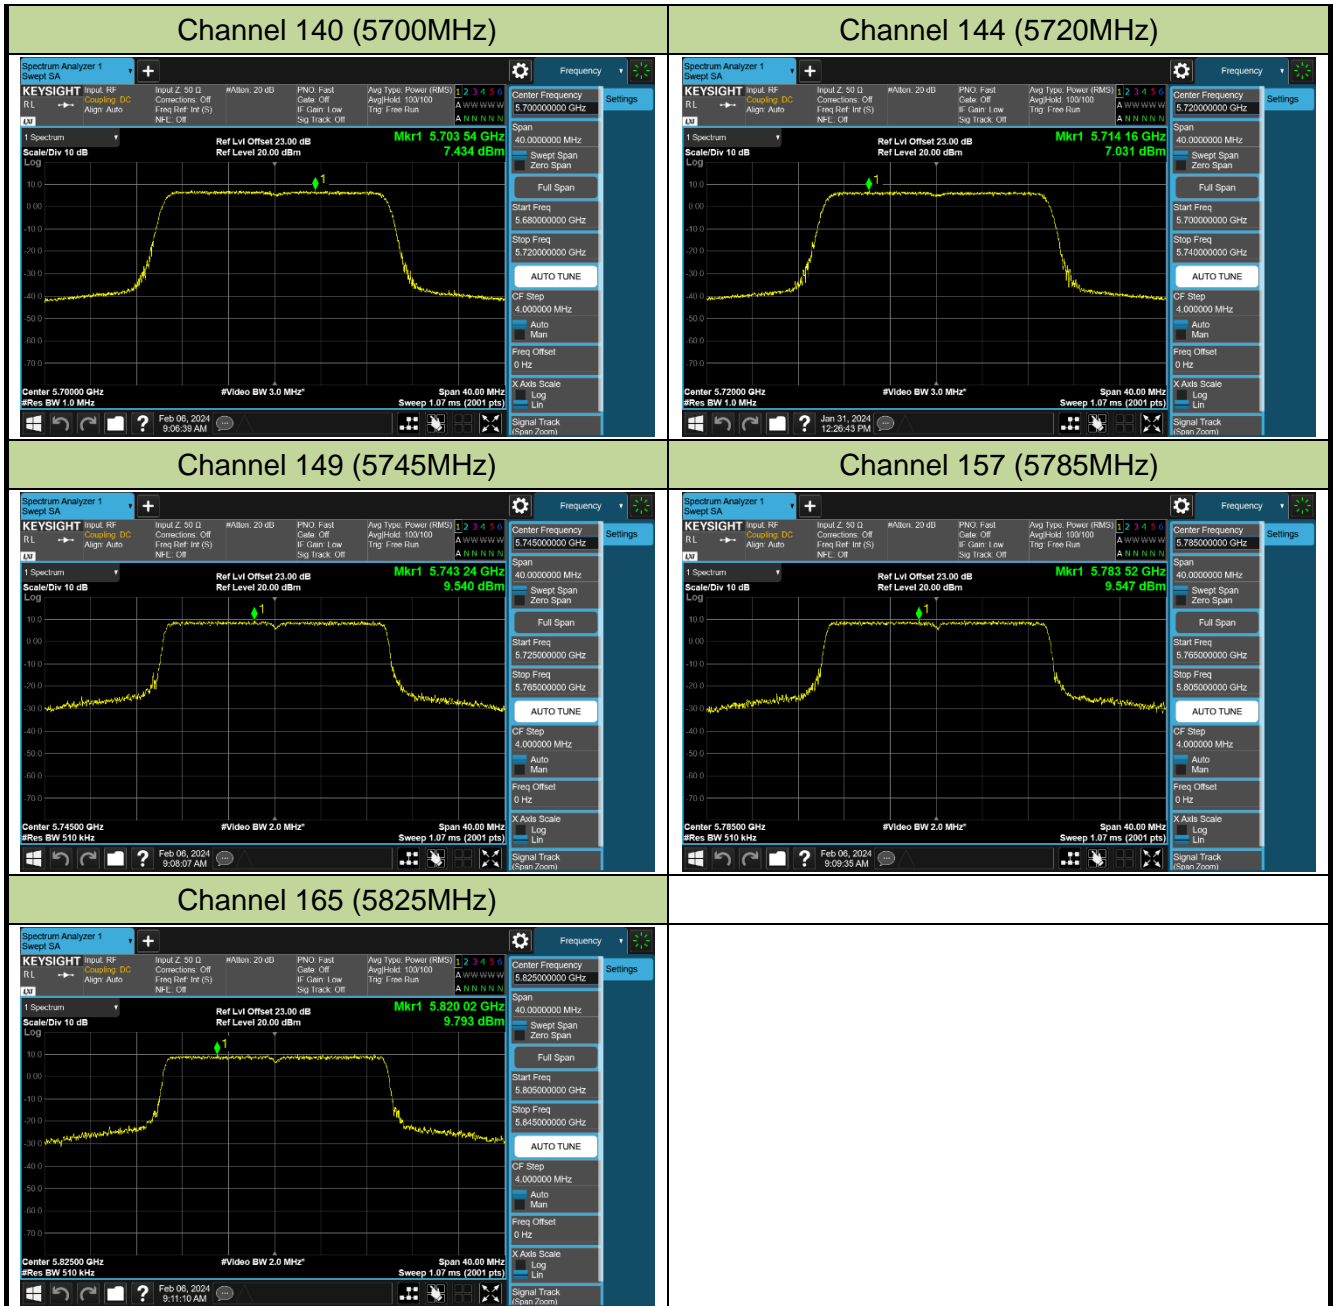

Channel 106 (5530MHz)

Channel 122 (5610MHz)

Channel 138 (5690MHz)

Channel 155 (5775MHz)

802.11ax-HE160 Power Spectral Density - Ant 0

Channel 50 (5250MHz)

Channel 114 (5570MHz)

802.11be-EHT20 Power Spectral Density - Ant 0

Channel 36 (5180MHz)

Channel 44 (5220MHz)

Channel 48 (5240MHz)

Channel 52 (5260MHz)

Channel 60 (5300MHz)

Channel 64 (5320MHz)

Channel 100 (5500MHz)

Channel 116 (5580MHz)

802.11be-EHT40 Power Spectral Density - Ant 0

Channel 38 (5190MHz)

Channel 46 (5230MHz)

Channel 54 (5270MHz)

Channel 62 (5310MHz)

Channel 102 (5510MHz)

Channel 110 (5550MHz)

Channel 134 (5670MHz)

Channel 142 (5710MHz)