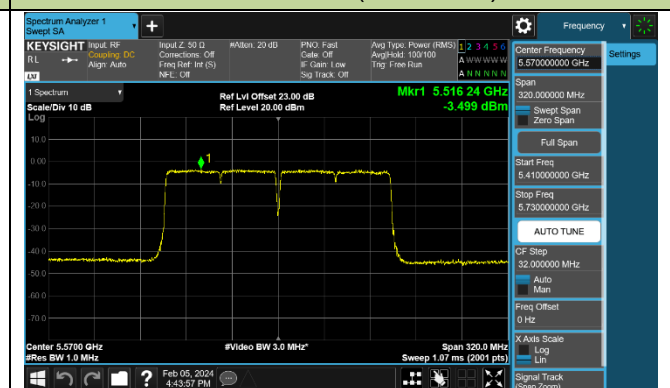

Channel 142 (5710MHz)

802.11ac-VHT80 Power Spectral Density - Ant 0

Channel 42 (5210MHz)

Channel 58 (5290MHz)

Channel 106 (5530MHz)

Channel 122 (5610MHz)

Channel 138 (5690MHz)

Channel 155 (5775MHz)

802.11ac-VHT160 Power Spectral Density - Ant 0

Channel 50 (5250MHz)

Channel 114 (5570MHz)

802.11ax-HE20 Power Spectral Density - Ant 0

Channel 36 (5180MHz)

Channel 44 (5220MHz)

Channel 48 (5240MHz)

Channel 52 (5260MHz)