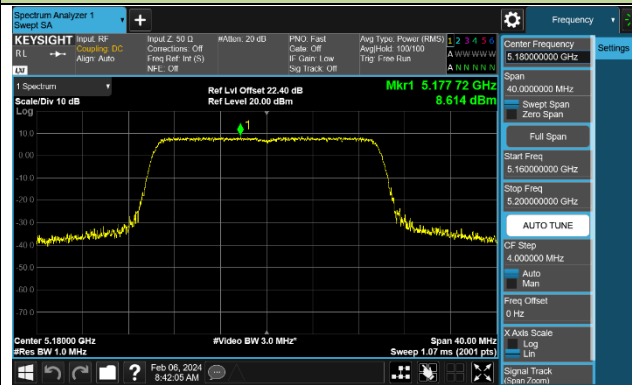

802.11ac-VHT160 Power Spectral Density - Ant 0

Channel 50 (5250MHz)

Channel 114 (5570MHz)

802.11ax-HE20 Power Spectral Density - Ant 0

Channel 36 (5180MHz)

Channel 44 (5220MHz)

Channel 48 (5240MHz)

Channel 52 (5260MHz)