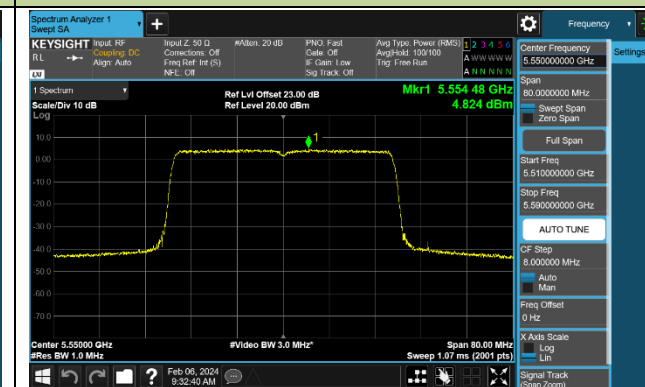

802.11ac-VHT160 Power Spectral Density - Ant 0

Channel 50 (5250MHz)

Channel 114 (5570MHz)

802.11ax-HE20 Power Spectral Density - Ant 0

Channel 36 (5180MHz)

Channel 44 (5220MHz)

Channel 48 (5240MHz)

Channel 52 (5260MHz)

Channel 60 (5300MHz)

Channel 64 (5320MHz)

Channel 100 (5500MHz)

Channel 116 (5580MHz)

802.11ax-HE40 Power Spectral Density - Ant 0

Channel 38 (5190MHz)

Channel 46 (5230MHz)

Channel 54 (5270MHz)

Channel 62 (5310MHz)

Channel 102 (5510MHz)

Channel 110 (5550MHz)

Channel 134 (5670MHz)

Channel 142 (5710MHz)

802.11ax-HE80 Power Spectral Density - Ant 0

Channel 42 (5210MHz)

Channel 58 (5290MHz)