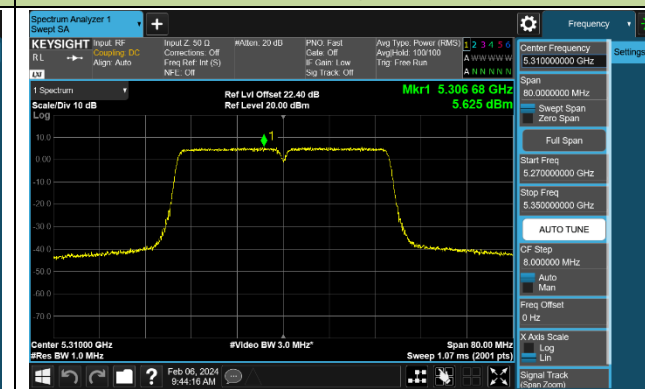

802.11ac-VHT40 Power Spectral Density - Ant 0

Channel 38 (5190MHz)

Channel 46 (5230MHz)

Channel 54 (5270MHz)

Channel 62 (5310MHz)

Channel 102 (5510MHz)

Channel 110 (5550MHz)

Channel 134 (5670MHz)

Channel 142 (5710MHz)

802.11ac-VHT80 Power Spectral Density - Ant 0

Channel 42 (5210MHz)

Channel 58 (5290MHz)

Channel 106 (5530MHz)

Channel 122 (5610MHz)

Channel 138 (5690MHz)

Channel 155 (5775MHz)

802.11ac-VHT160 Power Spectral Density - Ant 0

Channel 50 (5250MHz)

Channel 114 (5570MHz)

802.11ax-HE20 Power Spectral Density - Ant 0

Channel 36 (5180MHz)

Channel 44 (5220MHz)

Channel 48 (5240MHz)

Channel 52 (5260MHz)