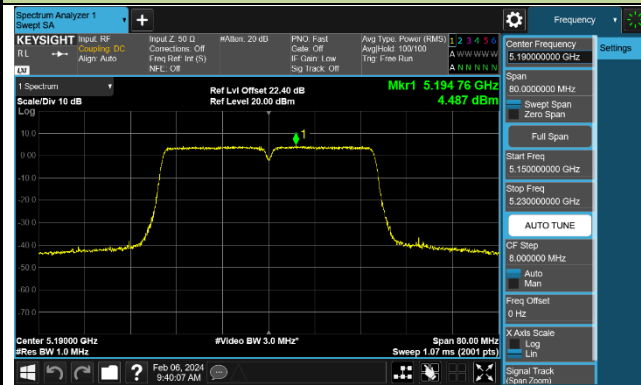

802.11ac-VHT40 Power Spectral Density - Ant 0

Channel 38 (5190MHz)

Channel 46 (5230MHz)

Channel 54 (5270MHz)

Channel 62 (5310MHz)

Channel 102 (5510MHz)

Channel 110 (5550MHz)

Channel 134 (5670MHz)

Channel 142 (5710MHz)

802.11ac-VHT80 Power Spectral Density - Ant 0

Channel 42 (5210MHz)

Channel 58 (5290MHz)

Channel 106 (5530MHz)

Channel 122 (5610MHz)

Channel 138 (5690MHz)

Channel 155 (5775MHz)