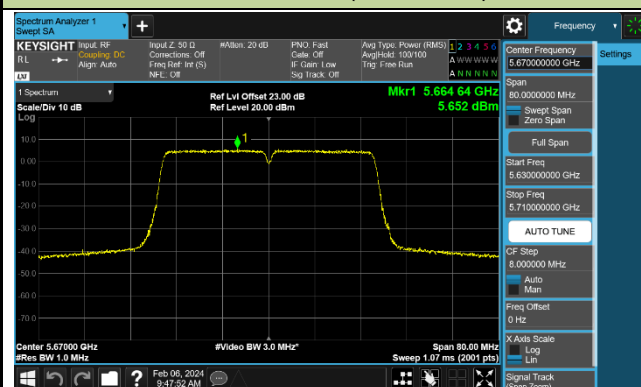

802.11ac-VHT40 Power Spectral Density - Ant 0

Channel 38 (5190MHz)

Channel 46 (5230MHz)

Channel 54 (5270MHz)

Channel 62 (5310MHz)

Channel 102 (5510MHz)

Channel 110 (5550MHz)

Channel 134 (5670MHz)

Channel 142 (5710MHz)

802.11ac-VHT80 Power Spectral Density - Ant 0

Channel 42 (5210MHz)

Channel 58 (5290MHz)

Channel 106 (5530MHz)

Channel 122 (5610MHz)

Channel 138 (5690MHz)

Channel 155 (5775MHz)