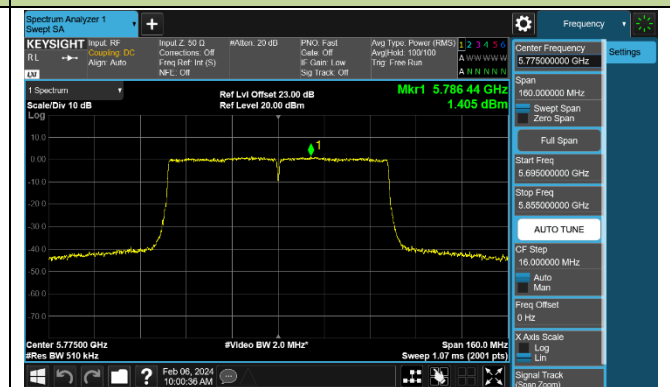

Channel 142 (5710MHz)

802.11ac-VHT80 Power Spectral Density - Ant 0

Channel 42 (5210MHz)

Channel 58 (5290MHz)

Channel 106 (5530MHz)

Channel 122 (5610MHz)

Channel 138 (5690MHz)

Channel 155 (5775MHz)

802.11ac-VHT160 Power Spectral Density - Ant 0

Channel 50 (5250MHz)

Channel 114 (5570MHz)

802.11ax-HE20 Power Spectral Density - Ant 0

Channel 36 (5180MHz)

Channel 44 (5220MHz)

Channel 48 (5240MHz)

Channel 52 (5260MHz)