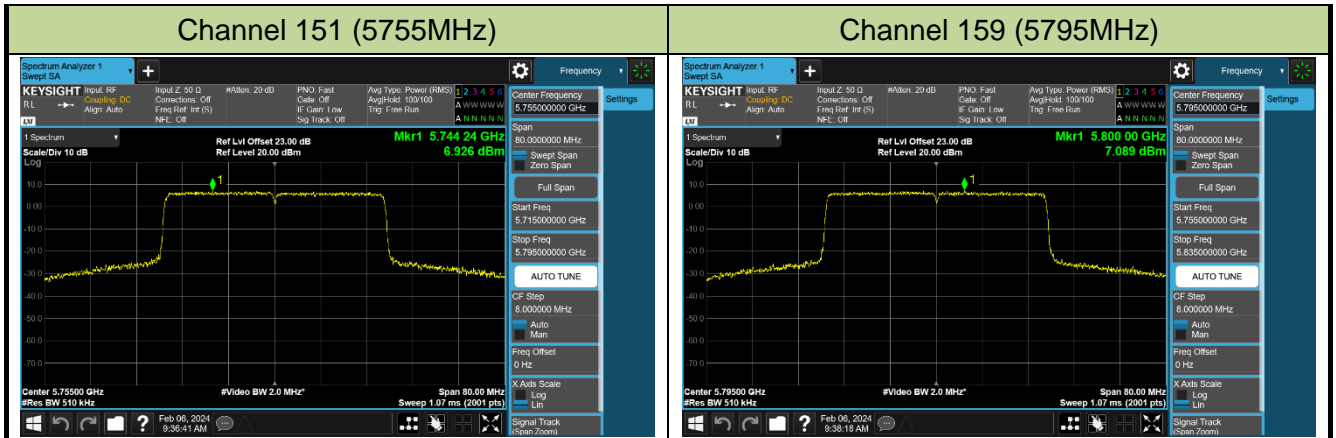

Channel 62 (5310MHz)

Channel 102 (5510MHz)

Channel 110 (5550MHz)

Channel 134 (5670MHz)

Channel 142 (5710MHz)

802.11ax-HE80 Power Spectral Density - Ant 0

Channel 42 (5210MHz)

Channel 58 (5290MHz)

Channel 106 (5530MHz)

Channel 122 (5610MHz)

Channel 138 (5690MHz)

Channel 155 (5775MHz)

802.11ax-HE160 Power Spectral Density - Ant 0

Channel 50 (5250MHz)

Channel 114 (5570MHz)

802.11be-EHT20 Power Spectral Density - Ant 0