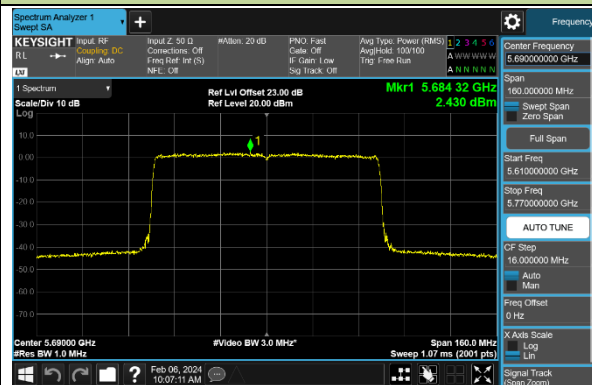

Channel 138 (5690MHz)