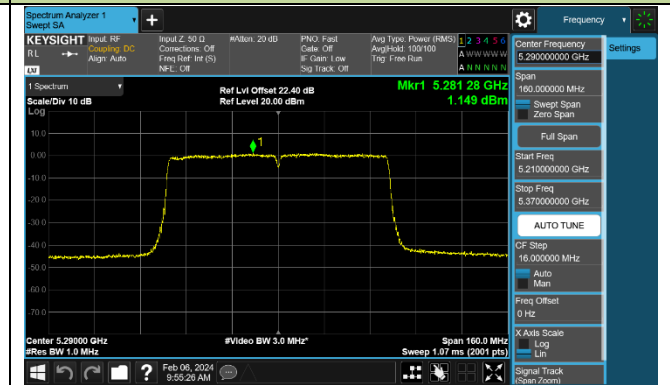

Channel 142 (5710MHz)

802.11ac-VHT80 Power Spectral Density - Ant 0

Channel 42 (5210MHz)

Channel 58 (5290MHz)

Channel 106 (5530MHz)

Channel 122 (5610MHz)

Channel 138 (5690MHz)

Channel 155 (5775MHz)

802.11ac-VHT160 Power Spectral Density - Ant 0

Channel 50 (5250MHz)

Channel 114 (5570MHz)

802.11ax-HE20 Power Spectral Density - Ant 0

Channel 36 (5180MHz)

Channel 44 (5220MHz)

Channel 48 (5240MHz)

Channel 52 (5260MHz)