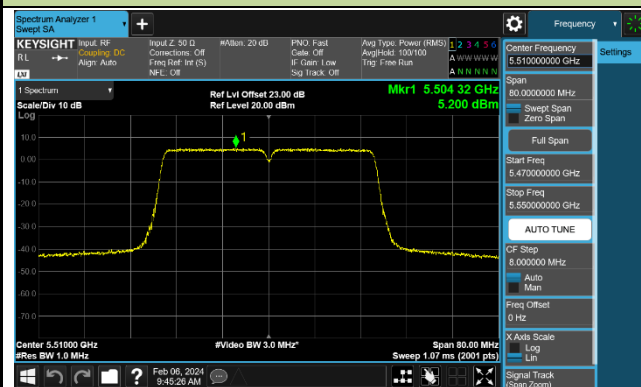

802.11ac-VHT40 Power Spectral Density - Ant 0

Channel 38 (5190MHz)

Channel 46 (5230MHz)

Channel 54 (5270MHz)

Channel 62 (5310MHz)

Channel 102 (5510MHz)

Channel 110 (5550MHz)

Channel 134 (5670MHz)

Channel 142 (5710MHz)

802.11ac-VHT80 Power Spectral Density - Ant 0

Channel 42 (5210MHz)

Channel 58 (5290MHz)

Channel 106 (5530MHz)

Channel 122 (5610MHz)

Channel 138 (5690MHz)

Channel 155 (5775MHz)