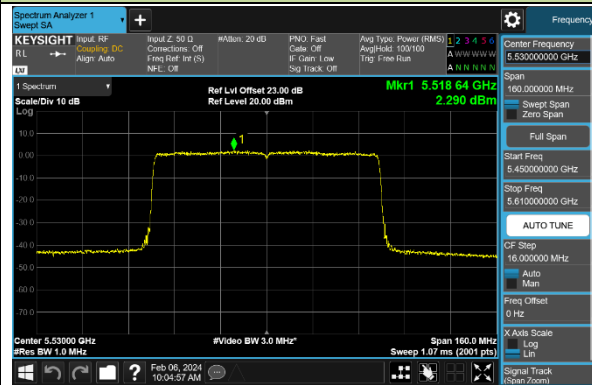

Channel 106 (5530MHz)