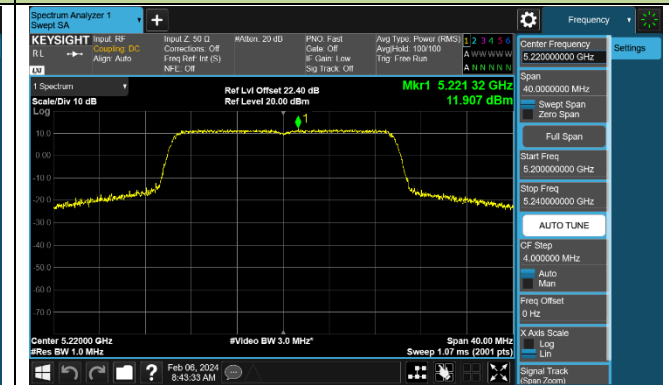

802.11ac-VHT160 Power Spectral Density - Ant 0

Channel 50 (5250MHz)

Channel 114 (5570MHz)

802.11ax-HE20 Power Spectral Density - Ant 0

Channel 36 (5180MHz)

Channel 44 (5220MHz)

Channel 48 (5240MHz)

Channel 52 (5260MHz)

Channel 60 (5300MHz)

Channel 64 (5320MHz)

Channel 100 (5500MHz)

Channel 116 (5580MHz)

802.11ax-HE40 Power Spectral Density - Ant 0

Channel 38 (5190MHz)

Channel 46 (5230MHz)

Channel 54 (5270MHz)