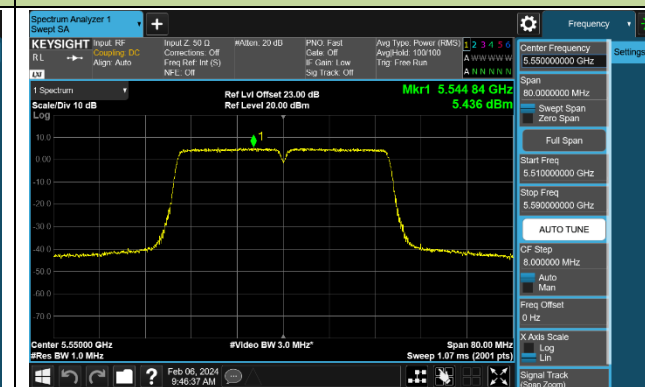

802.11ac-VHT40 Power Spectral Density - Ant 0

Channel 38 (5190MHz)

Channel 46 (5230MHz)

Channel 54 (5270MHz)

Channel 62 (5310MHz)

Channel 102 (5510MHz)

Channel 110 (5550MHz)

Channel 134 (5670MHz)

Channel 142 (5710MHz)

802.11ac-VHT80 Power Spectral Density - Ant 0

Channel 42 (5210MHz)

Channel 58 (5290MHz)

Channel 106 (5530MHz)

Channel 122 (5610MHz)

Channel 138 (5690MHz)

Channel 155 (5775MHz)

802.11ac-VHT160 Power Spectral Density - Ant 0

Channel 50 (5250MHz)

Channel 114 (5570MHz)

802.11ax-HE20 Power Spectral Density - Ant 0

Channel 36 (5180MHz)

Channel 44 (5220MHz)

Channel 48 (5240MHz)

Channel 52 (5260MHz)