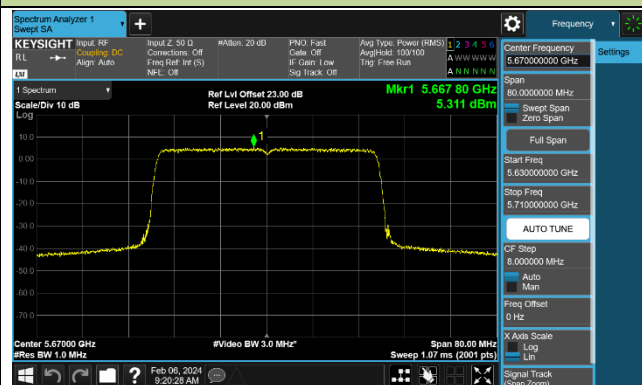

802.11be-EHT40 Power Spectral Density - Ant 0

Channel 38 (5190MHz)

Channel 46 (5230MHz)

Channel 54 (5270MHz)

Channel 62 (5310MHz)

Channel 102 (5510MHz)

Channel 110 (5550MHz)

Channel 134 (5670MHz)

Channel 142 (5710MHz)