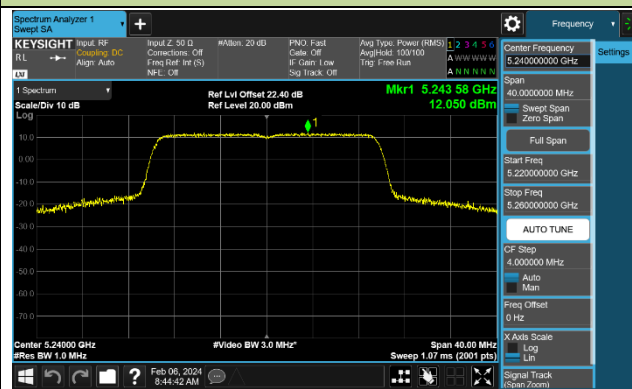

Channel 142 (5710MHz)

802.11ac-VHT80 Power Spectral Density - Ant 0

Channel 42 (5210MHz)

Channel 58 (5290MHz)

Channel 106 (5530MHz)

Channel 122 (5610MHz)

Channel 138 (5690MHz)

Channel 155 (5775MHz)

802.11ac-VHT160 Power Spectral Density - Ant 0

Channel 50 (5250MHz)

Channel 114 (5570MHz)

802.11ax-HE20 Power Spectral Density - Ant 0

Channel 36 (5180MHz)

Channel 44 (5220MHz)

Channel 48 (5240MHz)

Channel 52 (5260MHz)

Channel 60 (5300MHz)

Channel 64 (5320MHz)

Channel 100 (5500MHz)

Channel 116 (5580MHz)

802.11ax-HE40 Power Spectral Density - Ant 0

Channel 38 (5190MHz)

Channel 46 (5230MHz)

Channel 54 (5270MHz)