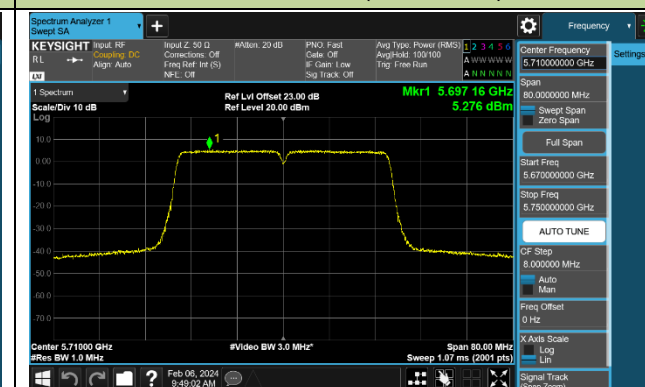

802.11ac-VHT40 Power Spectral Density - Ant 0

Channel 38 (5190MHz)

Channel 46 (5230MHz)

Channel 54 (5270MHz)

Channel 62 (5310MHz)

Channel 102 (5510MHz)

Channel 110 (5550MHz)

Channel 134 (5670MHz)

Channel 142 (5710MHz)

802.11ac-VHT80 Power Spectral Density - Ant 0

Channel 42 (5210MHz)

Channel 58 (5290MHz)

Channel 106 (5530MHz)

Channel 122 (5610MHz)

Channel 138 (5690MHz)

Channel 155 (5775MHz)

802.11ac-VHT160 Power Spectral Density - Ant 0

Channel 50 (5250MHz)

Channel 114 (5570MHz)

802.11ax-HE20 Power Spectral Density - Ant 0

Channel 36 (5180MHz)

Channel 44 (5220MHz)

Channel 48 (5240MHz)

Channel 52 (5260MHz)