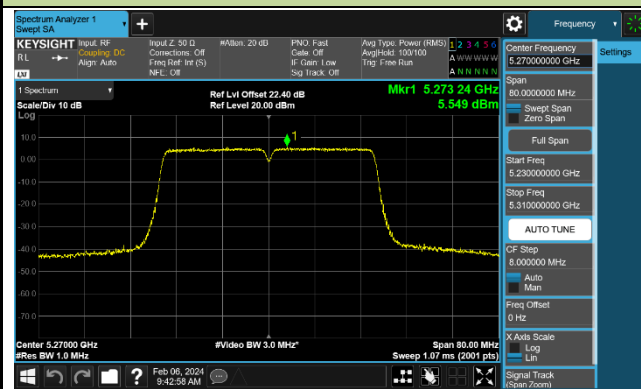

802.11ac-VHT40 Power Spectral Density - Ant 0

Channel 38 (5190MHz)

Channel 46 (5230MHz)

Channel 54 (5270MHz)

Channel 62 (5310MHz)

Channel 102 (5510MHz)

Channel 110 (5550MHz)

Channel 134 (5670MHz)

Channel 142 (5710MHz)

802.11ac-VHT80 Power Spectral Density - Ant 0

Channel 42 (5210MHz)

Channel 58 (5290MHz)

Channel 106 (5530MHz)

Channel 122 (5610MHz)

Channel 138 (5690MHz)

Channel 155 (5775MHz)