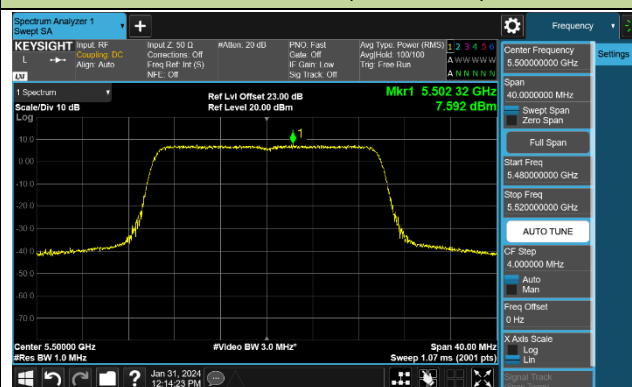

802.11ac-VHT160 Power Spectral Density - Ant 0

Channel 50 (5250MHz)

Channel 114 (5570MHz)

802.11ax-HE20 Power Spectral Density - Ant 0

Channel 36 (5180MHz)

Channel 44 (5220MHz)

Channel 48 (5240MHz)

Channel 52 (5260MHz)

Channel 60 (5300MHz)

Channel 64 (5320MHz)

Channel 100 (5500MHz)

Channel 116 (5580MHz)

802.11ax-HE40 Power Spectral Density - Ant 0

Channel 38 (5190MHz)

Channel 46 (5230MHz)

Channel 54 (5270MHz)