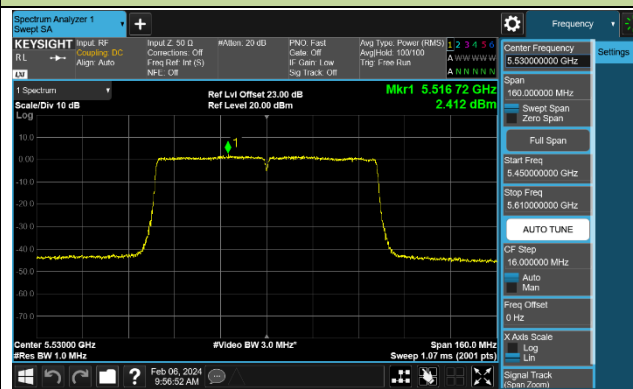

Channel 142 (5710MHz)

802.11ac-VHT80 Power Spectral Density - Ant 0

Channel 42 (5210MHz)

Channel 58 (5290MHz)

Channel 106 (5530MHz)

Channel 122 (5610MHz)

Channel 138 (5690MHz)

Channel 155 (5775MHz)

802.11ac-VHT160 Power Spectral Density - Ant 0

Channel 50 (5250MHz)

Channel 114 (5570MHz)

802.11ax-HE20 Power Spectral Density - Ant 0

Channel 36 (5180MHz)

Channel 44 (5220MHz)

Channel 48 (5240MHz)

Channel 52 (5260MHz)