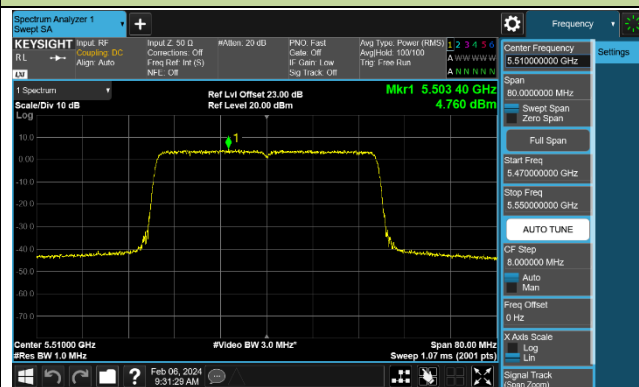

Channel 60 (5300MHz)

Channel 64 (5320MHz)

Channel 100 (5500MHz)

Channel 116 (5580MHz)

802.11ax-HE40 Power Spectral Density - Ant 0

Channel 38 (5190MHz)

Channel 46 (5230MHz)

Channel 54 (5270MHz)

Channel 62 (5310MHz)

Channel 102 (5510MHz)

Channel 110 (5550MHz)

Channel 134 (5670MHz)

Channel 142 (5710MHz)

802.11ax-HE80 Power Spectral Density - Ant 0

Channel 42 (5210MHz)

Channel 58 (5290MHz)