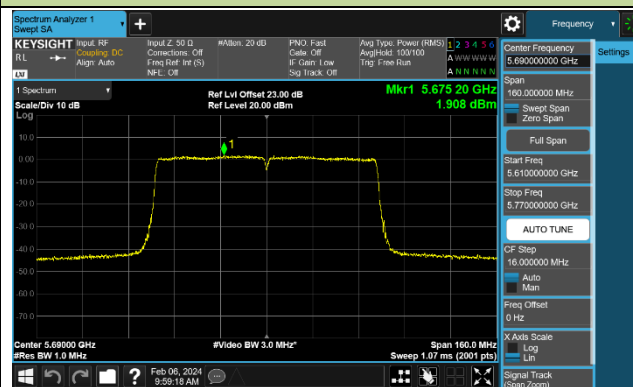

Channel 142 (5710MHz)

802.11ac-VHT80 Power Spectral Density - Ant 0

Channel 42 (5210MHz)

Channel 58 (5290MHz)

Channel 106 (5530MHz)

Channel 122 (5610MHz)

Channel 138 (5690MHz)

Channel 155 (5775MHz)

802.11ac-VHT160 Power Spectral Density - Ant 0

Channel 50 (5250MHz)

Channel 114 (5570MHz)

802.11ax-HE20 Power Spectral Density - Ant 0

Channel 36 (5180MHz)

Channel 44 (5220MHz)

Channel 48 (5240MHz)

Channel 52 (5260MHz)