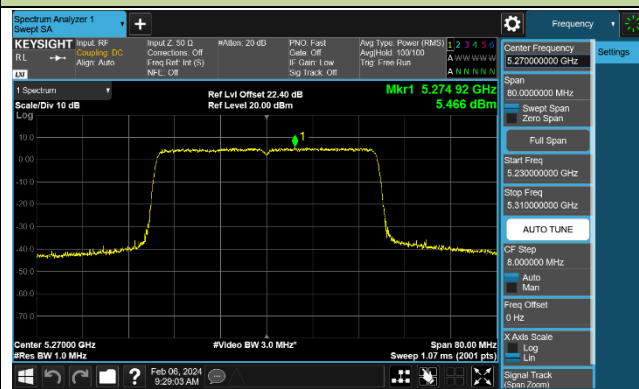

Channel 60 (5300MHz)

Channel 64 (5320MHz)

Channel 100 (5500MHz)

Channel 116 (5580MHz)

802.11ax-HE40 Power Spectral Density - Ant 0

Channel 38 (5190MHz)

Channel 46 (5230MHz)

Channel 54 (5270MHz)

Channel 62 (5310MHz)

Channel 102 (5510MHz)

Channel 110 (5550MHz)

Channel 134 (5670MHz)

Channel 142 (5710MHz)

802.11ax-HE80 Power Spectral Density - Ant 0

Channel 42 (5210MHz)

Channel 58 (5290MHz)