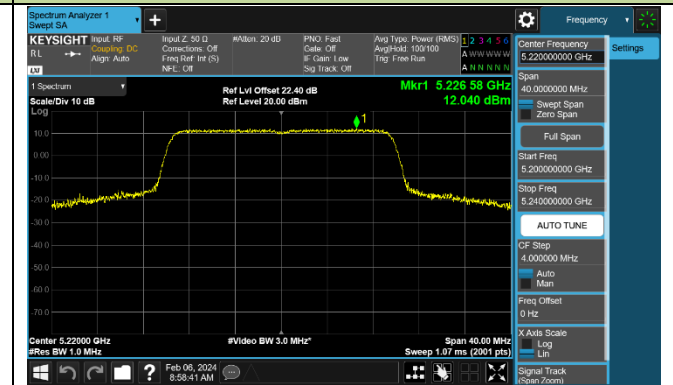

Channel 44 (5220MHz)