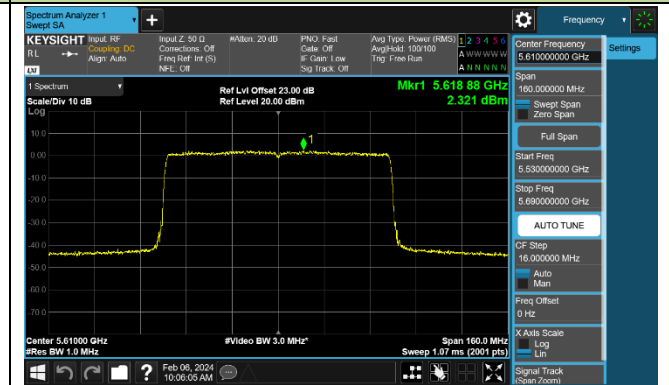

Channel 62 (5310MHz)

Channel 102 (5510MHz)

Channel 110 (5550MHz)

Channel 134 (5670MHz)

Channel 142 (5710MHz)

802.11ax-HE80 Power Spectral Density - Ant 0

Channel 42 (5210MHz)

Channel 58 (5290MHz)

Channel 106 (5530MHz)

Channel 122 (5610MHz)

Channel 138 (5690MHz)

Channel 155 (5775MHz)

802.11ax-HE160 Power Spectral Density - Ant 0

Channel 50 (5250MHz)

Channel 114 (5570MHz)

802.11be-EHT20 Power Spectral Density - Ant 0