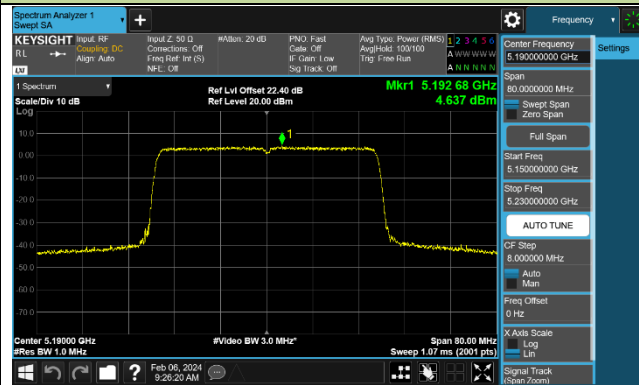

Channel 60 (5300MHz)

Channel 64 (5320MHz)

Channel 100 (5500MHz)

Channel 116 (5580MHz)

802.11ax-HE40 Power Spectral Density - Ant 0

Channel 38 (5190MHz)

Channel 46 (5230MHz)

Channel 54 (5270MHz)

Channel 62 (5310MHz)

Channel 102 (5510MHz)

Channel 110 (5550MHz)

Channel 134 (5670MHz)

Channel 142 (5710MHz)

802.11ax-HE80 Power Spectral Density - Ant 0

Channel 42 (5210MHz)

Channel 58 (5290MHz)