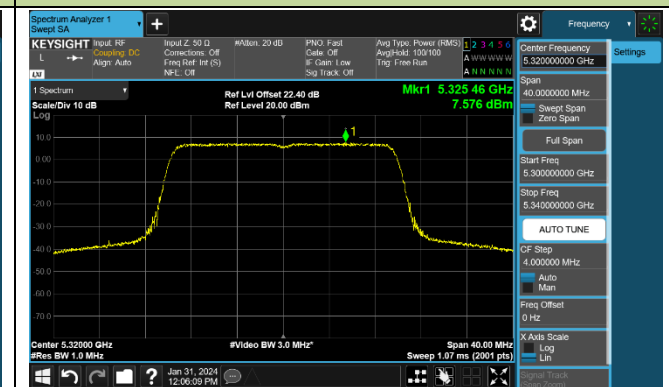

Channel 142 (5710MHz)

802.11ac-VHT80 Power Spectral Density - Ant 0

Channel 42 (5210MHz)

Channel 58 (5290MHz)

Channel 106 (5530MHz)

Channel 122 (5610MHz)

Channel 138 (5690MHz)

Channel 155 (5775MHz)

802.11ac-VHT160 Power Spectral Density - Ant 0

Channel 50 (5250MHz)

Channel 114 (5570MHz)

802.11ax-HE20 Power Spectral Density - Ant 0

Channel 36 (5180MHz)

Channel 44 (5220MHz)

Channel 48 (5240MHz)

Channel 52 (5260MHz)

Channel 60 (5300MHz)

Channel 64 (5320MHz)

Channel 100 (5500MHz)

Channel 116 (5580MHz)

802.11ax-HE40 Power Spectral Density - Ant 0

Channel 38 (5190MHz)

Channel 46 (5230MHz)

Channel 54 (5270MHz)