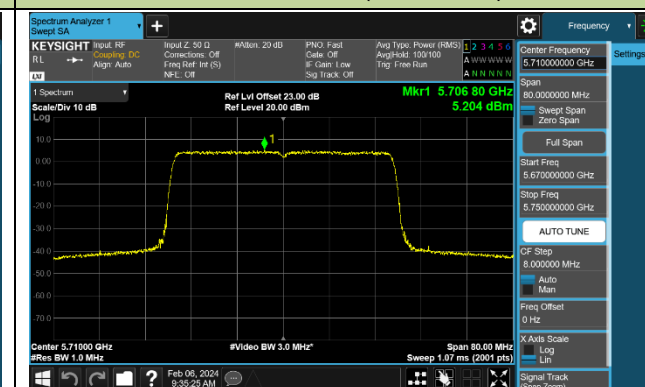

Channel 62 (5310MHz)

Channel 102 (5510MHz)

Channel 110 (5550MHz)

Channel 134 (5670MHz)

Channel 142 (5710MHz)

802.11ax-HE80 Power Spectral Density - Ant 0

Channel 42 (5210MHz)

Channel 58 (5290MHz)

Channel 106 (5530MHz)

Channel 122 (5610MHz)

Channel 138 (5690MHz)

Channel 155 (5775MHz)

802.11ax-HE160 Power Spectral Density - Ant 0

Channel 50 (5250MHz)

Channel 114 (5570MHz)

802.11be-EHT20 Power Spectral Density - Ant 0