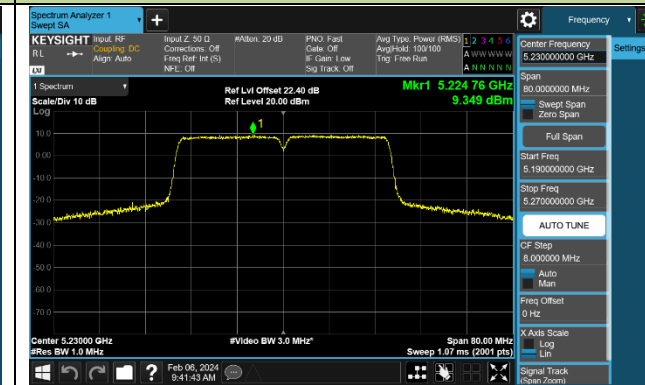

802.11ac-VHT40 Power Spectral Density - Ant 0

Channel 38 (5190MHz)

Channel 46 (5230MHz)

Channel 54 (5270MHz)

Channel 62 (5310MHz)

Channel 102 (5510MHz)

Channel 110 (5550MHz)

Channel 134 (5670MHz)

Channel 142 (5710MHz)

802.11ac-VHT80 Power Spectral Density - Ant 0

Channel 42 (5210MHz)

Channel 58 (5290MHz)

Channel 106 (5530MHz)

Channel 122 (5610MHz)

Channel 138 (5690MHz)

Channel 155 (5775MHz)