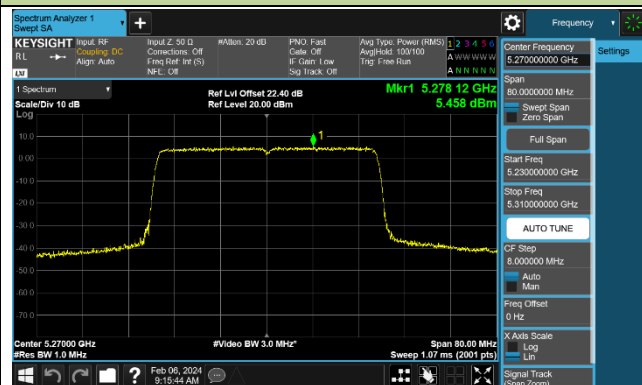

802.11be-EHT40 Power Spectral Density - Ant 0

Channel 38 (5190MHz)

Channel 46 (5230MHz)

Channel 54 (5270MHz)

Channel 62 (5310MHz)

Channel 102 (5510MHz)

Channel 110 (5550MHz)

Channel 134 (5670MHz)

Channel 142 (5710MHz)