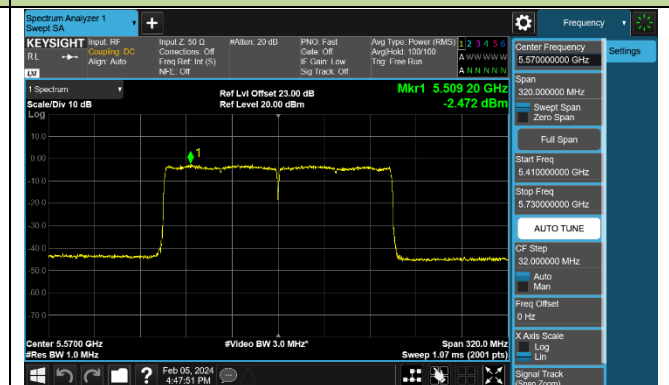

Channel 62 (5310MHz)

Channel 102 (5510MHz)

Channel 110 (5550MHz)

Channel 134 (5670MHz)

Channel 142 (5710MHz)

802.11ax-HE80 Power Spectral Density - Ant 0

Channel 42 (5210MHz)

Channel 58 (5290MHz)

Channel 106 (5530MHz)

Channel 122 (5610MHz)

Channel 138 (5690MHz)

Channel 155 (5775MHz)

802.11ax-HE160 Power Spectral Density - Ant 0

Channel 50 (5250MHz)

Channel 114 (5570MHz)

802.11be-EHT20 Power Spectral Density - Ant 0