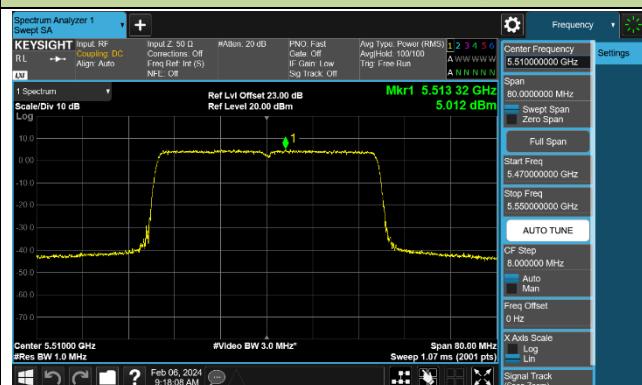

802.11be-EHT40 Power Spectral Density - Ant 0

Channel 38 (5190MHz)

Channel 46 (5230MHz)

Channel 54 (5270MHz)

Channel 62 (5310MHz)

Channel 102 (5510MHz)

Channel 110 (5550MHz)

Channel 134 (5670MHz)

Channel 142 (5710MHz)