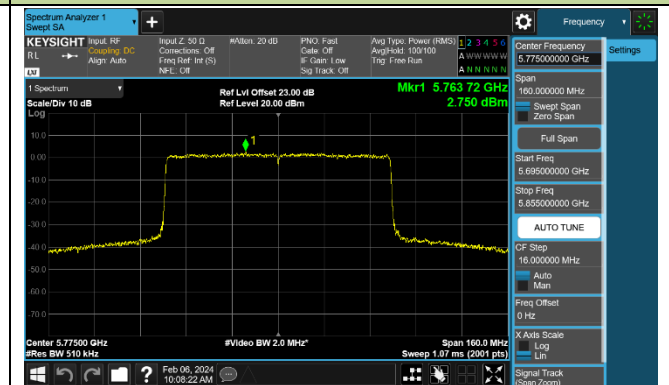

Channel 62 (5310MHz)

Channel 102 (5510MHz)

Channel 110 (5550MHz)

Channel 134 (5670MHz)

Channel 142 (5710MHz)

802.11ax-HE80 Power Spectral Density - Ant 0

Channel 42 (5210MHz)

Channel 58 (5290MHz)

Channel 106 (5530MHz)

Channel 122 (5610MHz)

Channel 138 (5690MHz)

Channel 155 (5775MHz)

802.11ax-HE160 Power Spectral Density - Ant 0

Channel 50 (5250MHz)

Channel 114 (5570MHz)

802.11be-EHT20 Power Spectral Density - Ant 0