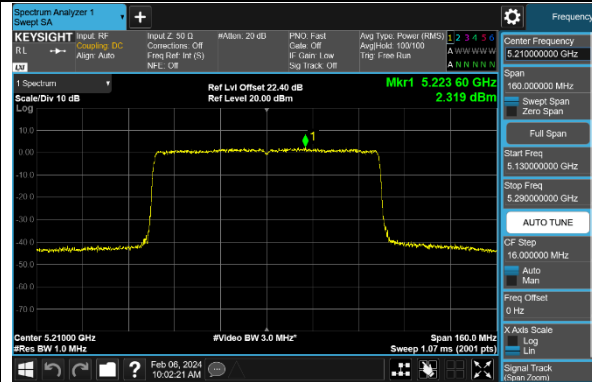

Channel 62 (5310MHz)

Channel 102 (5510MHz)

Channel 110 (5550MHz)

Channel 134 (5670MHz)

Channel 142 (5710MHz)

802.11ax-HE80 Power Spectral Density - Ant 0

Channel 42 (5210MHz)

Channel 58 (5290MHz)