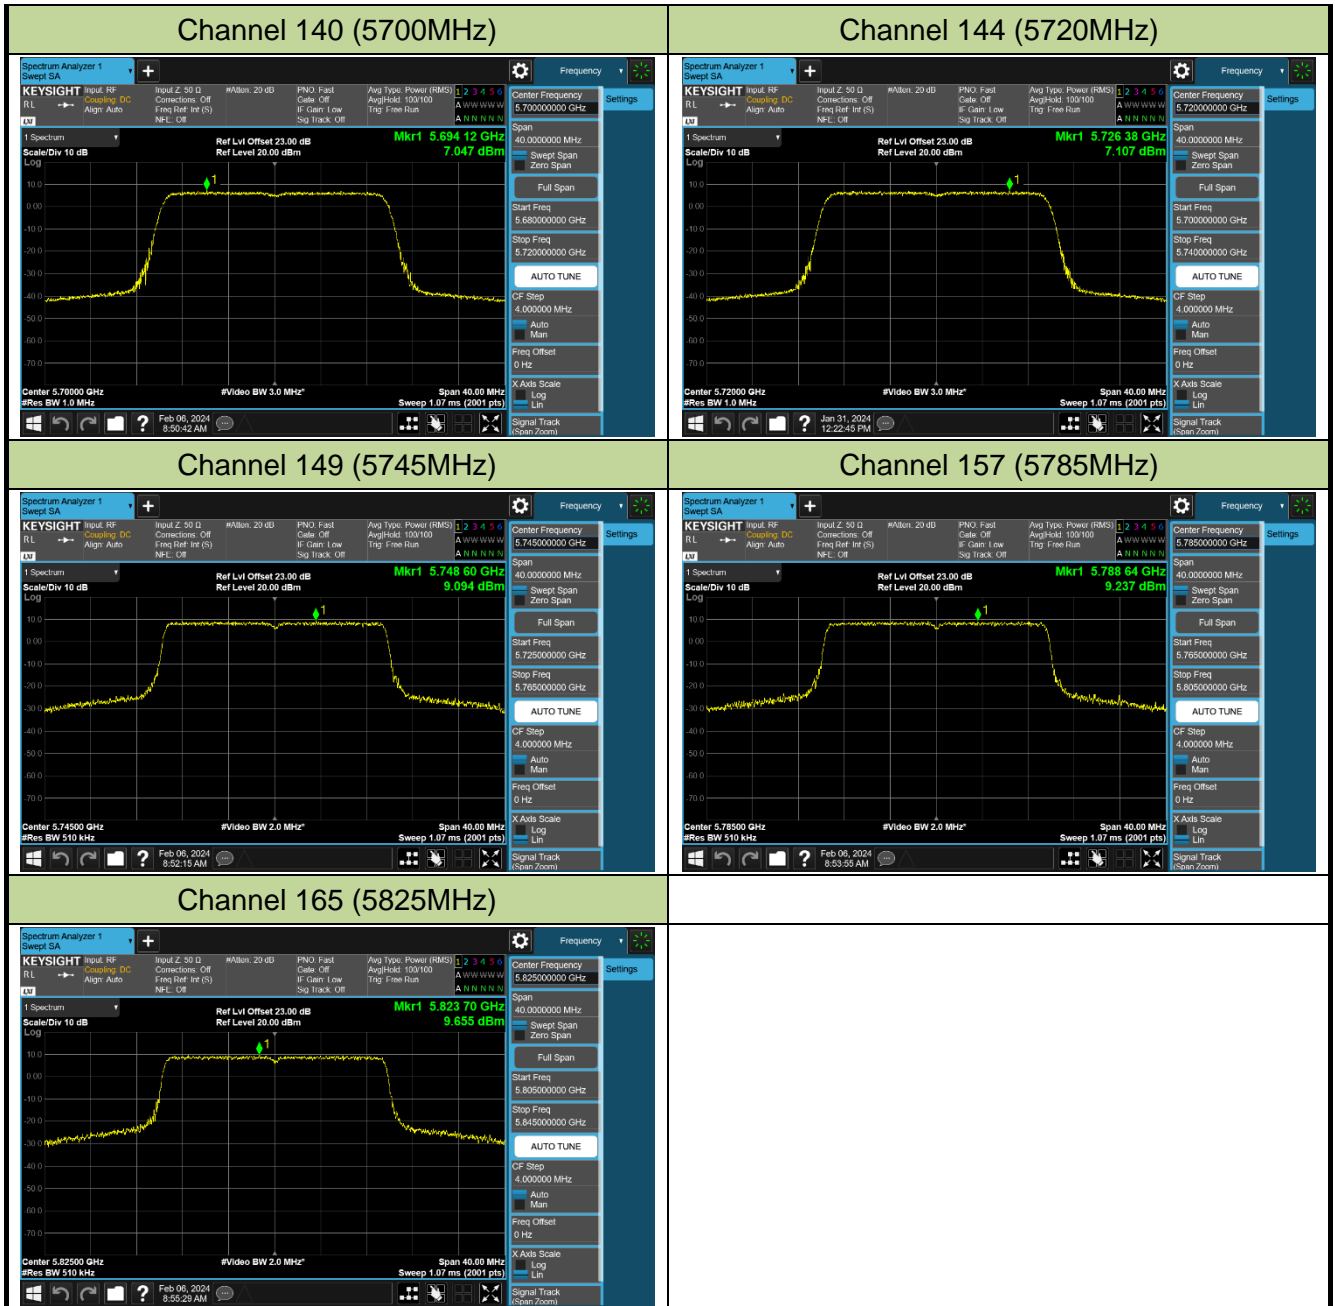

802.11ac-VHT160 Power Spectral Density - Ant 0

Channel 50 (5250MHz)

Channel 114 (5570MHz)

802.11ax-HE20 Power Spectral Density - Ant 0

Channel 36 (5180MHz)

Channel 44 (5220MHz)

Channel 48 (5240MHz)

Channel 52 (5260MHz)

Channel 60 (5300MHz)

Channel 64 (5320MHz)

Channel 100 (5500MHz)

Channel 116 (5580MHz)

802.11ax-HE40 Power Spectral Density - Ant 0

Channel 38 (5190MHz)

Channel 46 (5230MHz)

Channel 54 (5270MHz)

Channel 62 (5310MHz)

Channel 102 (5510MHz)

Channel 110 (5550MHz)

Channel 134 (5670MHz)

Channel 142 (5710MHz)

802.11ax-HE80 Power Spectral Density - Ant 0

Channel 42 (5210MHz)

Channel 58 (5290MHz)