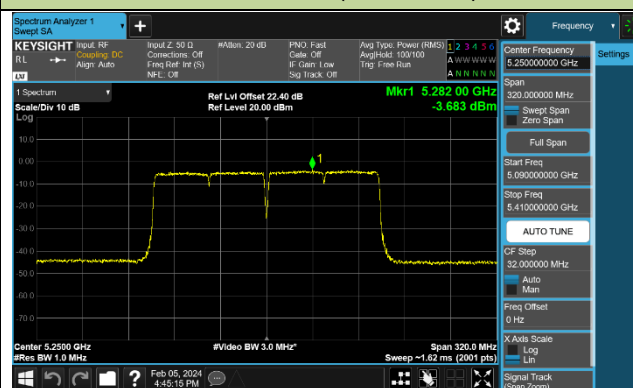

Channel 142 (5710MHz)

802.11ac-VHT80 Power Spectral Density - Ant 0

Channel 42 (5210MHz)

Channel 58 (5290MHz)

Channel 106 (5530MHz)

Channel 122 (5610MHz)

Channel 138 (5690MHz)

Channel 155 (5775MHz)

802.11ac-VHT160 Power Spectral Density - Ant 0

Channel 50 (5250MHz)

Channel 114 (5570MHz)

802.11ax-HE20 Power Spectral Density - Ant 0

Channel 36 (5180MHz)

Channel 44 (5220MHz)

Channel 48 (5240MHz)

Channel 52 (5260MHz)