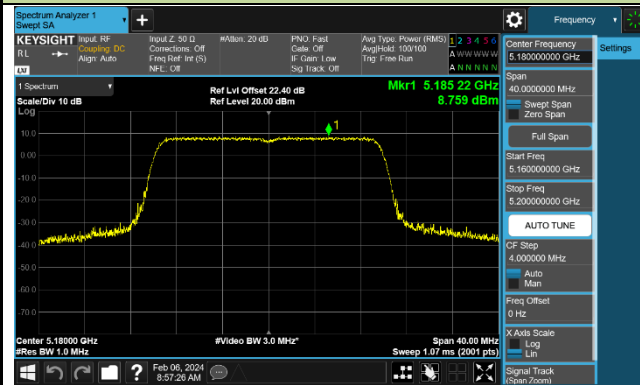

802.11be-EHT20 Power Spectral Density - Ant 0

Channel 36 (5180MHz)