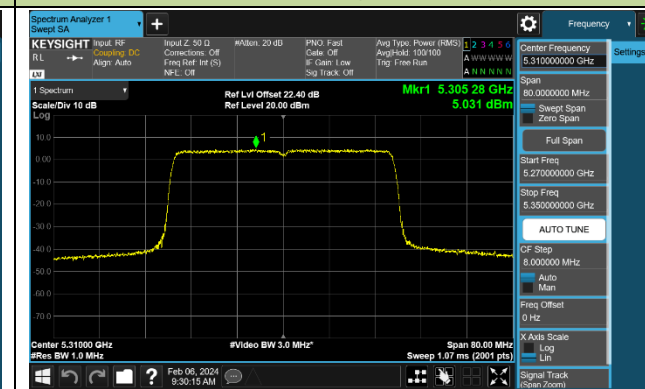

802.11ac-VHT160 Power Spectral Density - Ant 0

Channel 50 (5250MHz)

Channel 114 (5570MHz)

802.11ax-HE20 Power Spectral Density - Ant 0

Channel 36 (5180MHz)

Channel 44 (5220MHz)

Channel 48 (5240MHz)

Channel 52 (5260MHz)

Channel 60 (5300MHz)

Channel 64 (5320MHz)

Channel 100 (5500MHz)

Channel 116 (5580MHz)

802.11ax-HE40 Power Spectral Density - Ant 0

Channel 38 (5190MHz)

Channel 46 (5230MHz)

Channel 54 (5270MHz)

Channel 62 (5310MHz)

Channel 102 (5510MHz)

Channel 110 (5550MHz)

Channel 134 (5670MHz)

Channel 142 (5710MHz)

802.11ax-HE80 Power Spectral Density - Ant 0

Channel 42 (5210MHz)

Channel 58 (5290MHz)