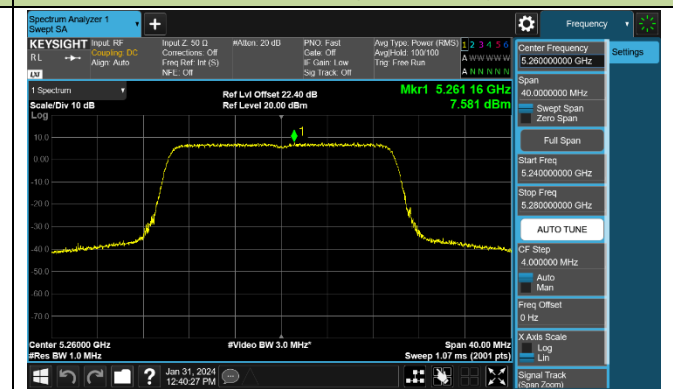

Channel 106 (5530MHz)

Channel 122 (5610MHz)

Channel 138 (5690MHz)

Channel 155 (5775MHz)

802.11ax-HE160 Power Spectral Density - Ant 0

Channel 50 (5250MHz)

Channel 114 (5570MHz)

802.11be-EHT20 Power Spectral Density - Ant 0

Channel 36 (5180MHz)

Channel 44 (5220MHz)

Channel 48 (5240MHz)

Channel 52 (5260MHz)

Channel 60 (5300MHz)

Channel 64 (5320MHz)

Channel 100 (5500MHz)

Channel 116 (5580MHz)

Channel 142 (5710MHz)