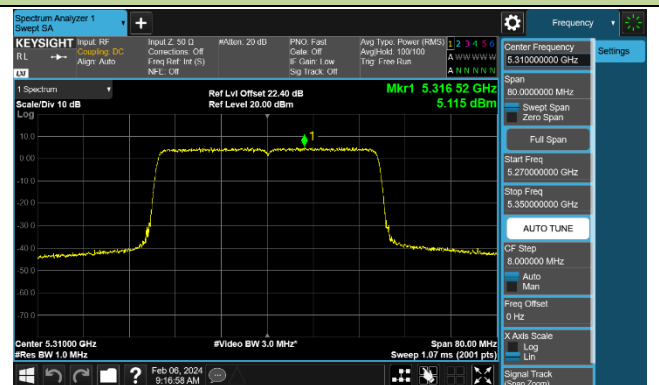

802.11be-EHT40 Power Spectral Density - Ant 0

Channel 38 (5190MHz)

Channel 46 (5230MHz)

Channel 54 (5270MHz)

Channel 62 (5310MHz)

Channel 102 (5510MHz)

Channel 110 (5550MHz)

Channel 134 (5670MHz)

Channel 142 (5710MHz)