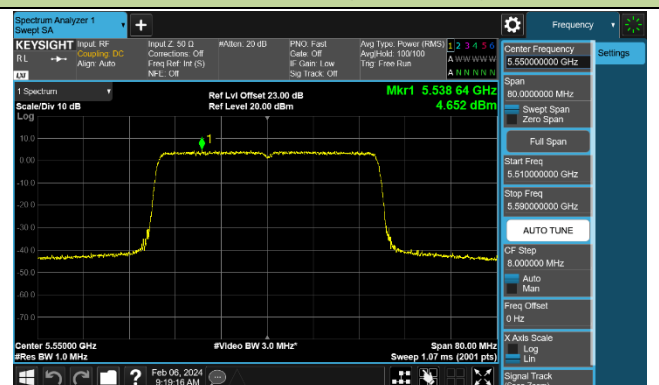

802.11be-EHT40 Power Spectral Density - Ant 0

Channel 38 (5190MHz)

Channel 46 (5230MHz)

Channel 54 (5270MHz)

Channel 62 (5310MHz)

Channel 102 (5510MHz)

Channel 110 (5550MHz)

Channel 134 (5670MHz)

Channel 142 (5710MHz)