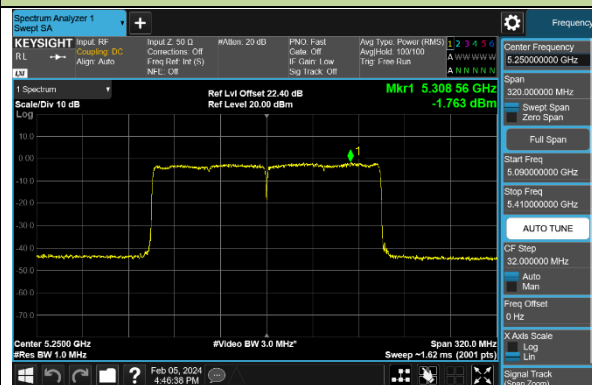

Channel 106 (5530MHz)

Channel 122 (5610MHz)

Channel 138 (5690MHz)

Channel 155 (5775MHz)

802.11ax-HE160 Power Spectral Density - Ant 0

Channel 50 (5250MHz)

Channel 114 (5570MHz)

802.11be-EHT20 Power Spectral Density - Ant 0