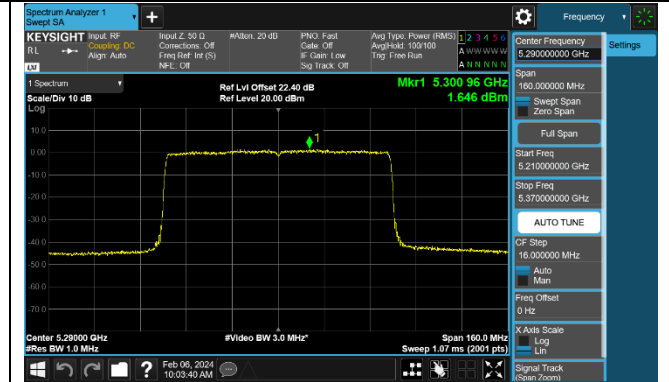

Channel 62 (5310MHz)

Channel 102 (5510MHz)

Channel 110 (5550MHz)

Channel 134 (5670MHz)

Channel 142 (5710MHz)

802.11ax-HE80 Power Spectral Density - Ant 0

Channel 42 (5210MHz)

Channel 58 (5290MHz)

Channel 106 (5530MHz)

Channel 122 (5610MHz)

Channel 138 (5690MHz)

Channel 155 (5775MHz)

802.11ax-HE160 Power Spectral Density - Ant 0

Channel 50 (5250MHz)

Channel 114 (5570MHz)

802.11be-EHT20 Power Spectral Density - Ant 0