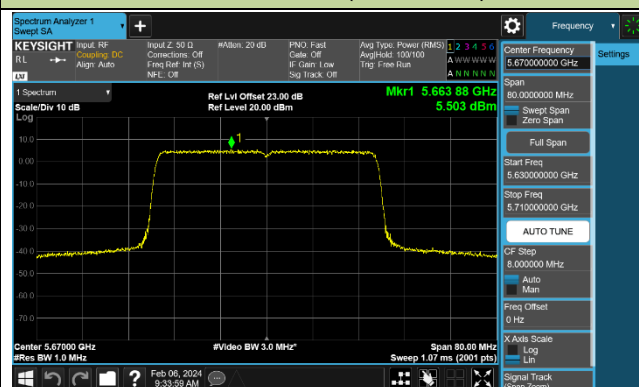

Channel 62 (5310MHz)

Channel 102 (5510MHz)

Channel 110 (5550MHz)

Channel 134 (5670MHz)

Channel 142 (5710MHz)

802.11ax-HE80 Power Spectral Density - Ant 0

Channel 42 (5210MHz)

Channel 58 (5290MHz)

Channel 106 (5530MHz)

Channel 122 (5610MHz)

Channel 138 (5690MHz)

Channel 155 (5775MHz)

802.11ax-HE160 Power Spectral Density - Ant 0

Channel 50 (5250MHz)

Channel 114 (5570MHz)

802.11be-EHT20 Power Spectral Density - Ant 0