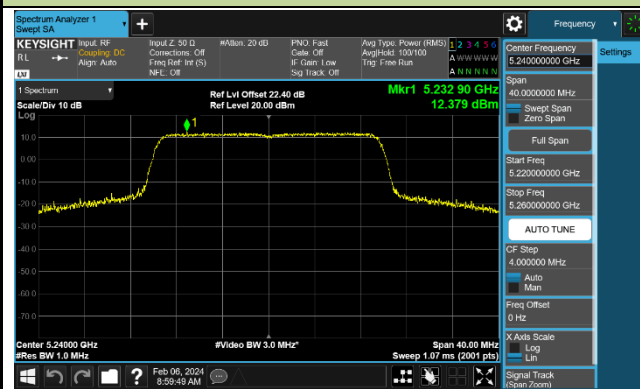

Channel 48 (5240MHz)