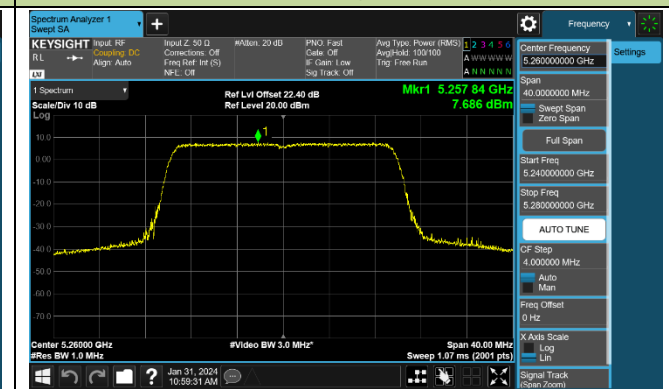

802.11ac-VHT160 Power Spectral Density - Ant 0

Channel 50 (5250MHz)

Channel 114 (5570MHz)

802.11ax-HE20 Power Spectral Density - Ant 0

Channel 36 (5180MHz)

Channel 44 (5220MHz)

Channel 48 (5240MHz)

Channel 52 (5260MHz)

Channel 60 (5300MHz)

Channel 64 (5320MHz)

Channel 100 (5500MHz)

Channel 116 (5580MHz)

802.11ax-HE40 Power Spectral Density - Ant 0

Channel 38 (5190MHz)

Channel 46 (5230MHz)

Channel 54 (5270MHz)