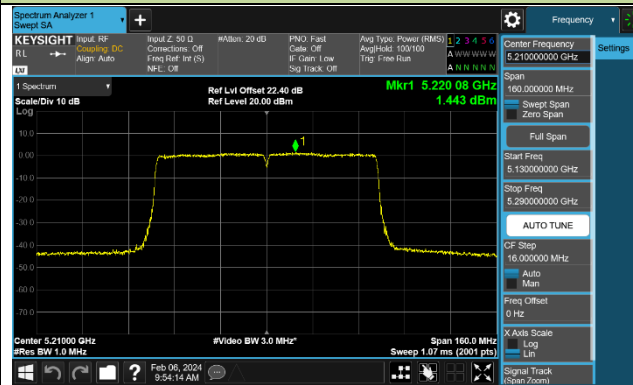

802.11ac-VHT40 Power Spectral Density - Ant 0

Channel 38 (5190MHz)

Channel 46 (5230MHz)

Channel 54 (5270MHz)

Channel 62 (5310MHz)

Channel 102 (5510MHz)

Channel 110 (5550MHz)

Channel 134 (5670MHz)

Channel 142 (5710MHz)

802.11ac-VHT80 Power Spectral Density - Ant 0

Channel 42 (5210MHz)

Channel 58 (5290MHz)

Channel 106 (5530MHz)

Channel 122 (5610MHz)

Channel 138 (5690MHz)

Channel 155 (5775MHz)