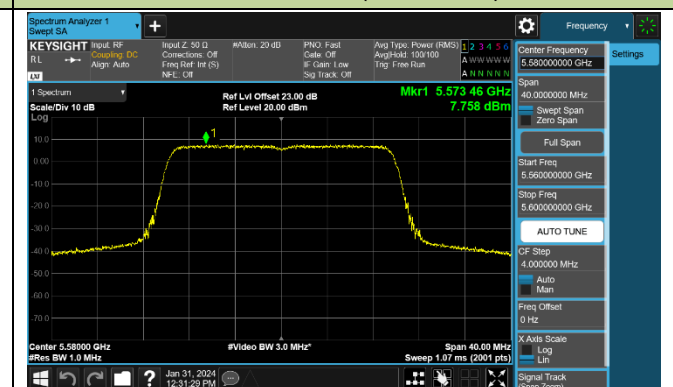

Channel 106 (5530MHz)

Channel 122 (5610MHz)

Channel 138 (5690MHz)

Channel 155 (5775MHz)

802.11ax-HE160 Power Spectral Density - Ant 0

Channel 50 (5250MHz)

Channel 114 (5570MHz)

802.11be-EHT20 Power Spectral Density - Ant 0

Channel 36 (5180MHz)

Channel 44 (5220MHz)

Channel 48 (5240MHz)

Channel 52 (5260MHz)

Channel 60 (5300MHz)

Channel 64 (5320MHz)

Channel 100 (5500MHz)

Channel 116 (5580MHz)

802.11be-EHT40 Power Spectral Density - Ant 0

Channel 38 (5190MHz)

Channel 46 (5230MHz)

Channel 54 (5270MHz)

Channel 62 (5310MHz)

Channel 102 (5510MHz)

Channel 110 (5550MHz)

Channel 134 (5670MHz)

Channel 142 (5710MHz)