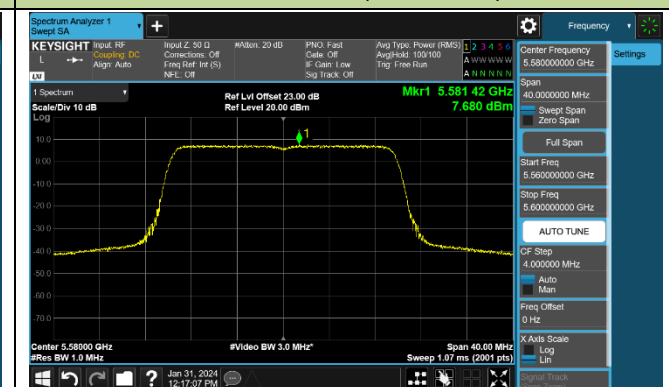

802.11ac-VHT160 Power Spectral Density - Ant 0

Channel 50 (5250MHz)

Channel 114 (5570MHz)

802.11ax-HE20 Power Spectral Density - Ant 0

Channel 36 (5180MHz)

Channel 44 (5220MHz)

Channel 48 (5240MHz)

Channel 52 (5260MHz)

Channel 60 (5300MHz)

Channel 64 (5320MHz)

Channel 100 (5500MHz)

Channel 116 (5580MHz)

802.11ax-HE40 Power Spectral Density - Ant 0

Channel 38 (5190MHz)

Channel 46 (5230MHz)

Channel 54 (5270MHz)

Channel 62 (5310MHz)

Channel 102 (5510MHz)

Channel 110 (5550MHz)

Channel 134 (5670MHz)

Channel 142 (5710MHz)

802.11ax-HE80 Power Spectral Density - Ant 0

Channel 42 (5210MHz)

Channel 58 (5290MHz)