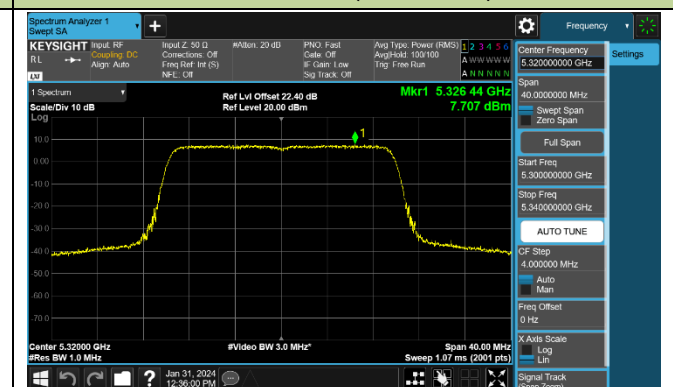

Channel 106 (5530MHz)

Channel 122 (5610MHz)

Channel 138 (5690MHz)

Channel 155 (5775MHz)

802.11ax-HE160 Power Spectral Density - Ant 0

Channel 50 (5250MHz)

Channel 114 (5570MHz)

802.11be-EHT20 Power Spectral Density - Ant 0

Channel 36 (5180MHz)

Channel 44 (5220MHz)

Channel 48 (5240MHz)

Channel 52 (5260MHz)

Channel 60 (5300MHz)

Channel 64 (5320MHz)

Channel 100 (5500MHz)

Channel 116 (5580MHz)

802.11be-EHT40 Power Spectral Density - Ant 0

Channel 38 (5190MHz)

Channel 46 (5230MHz)

Channel 54 (5270MHz)

Channel 62 (5310MHz)

Channel 102 (5510MHz)

Channel 110 (5550MHz)

Channel 134 (5670MHz)

Channel 142 (5710MHz)