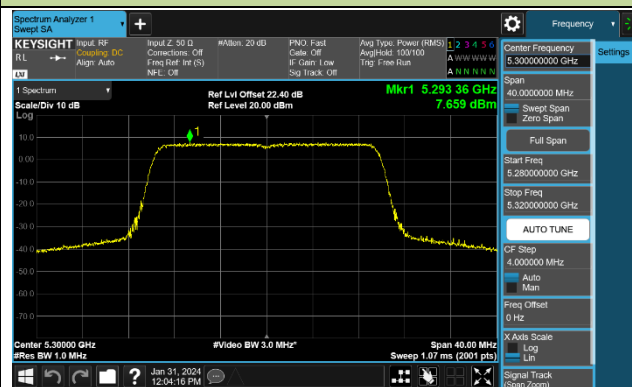

Channel 60 (5300MHz)