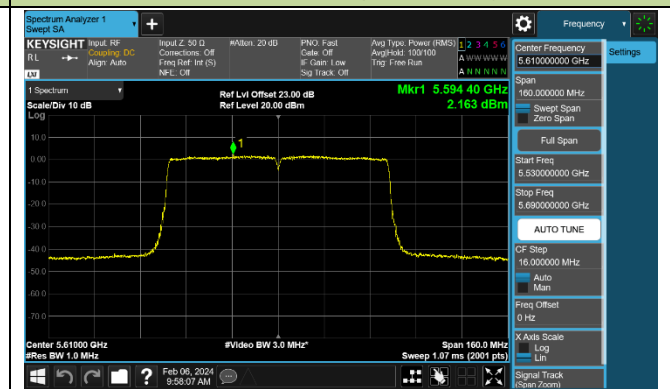

Channel 142 (5710MHz)

802.11ac-VHT80 Power Spectral Density - Ant 0

Channel 42 (5210MHz)

Channel 58 (5290MHz)

Channel 106 (5530MHz)

Channel 122 (5610MHz)

Channel 138 (5690MHz)

Channel 155 (5775MHz)

802.11ac-VHT160 Power Spectral Density - Ant 0

Channel 50 (5250MHz)

Channel 114 (5570MHz)

802.11ax-HE20 Power Spectral Density - Ant 0

Channel 36 (5180MHz)

Channel 44 (5220MHz)

Channel 48 (5240MHz)

Channel 52 (5260MHz)