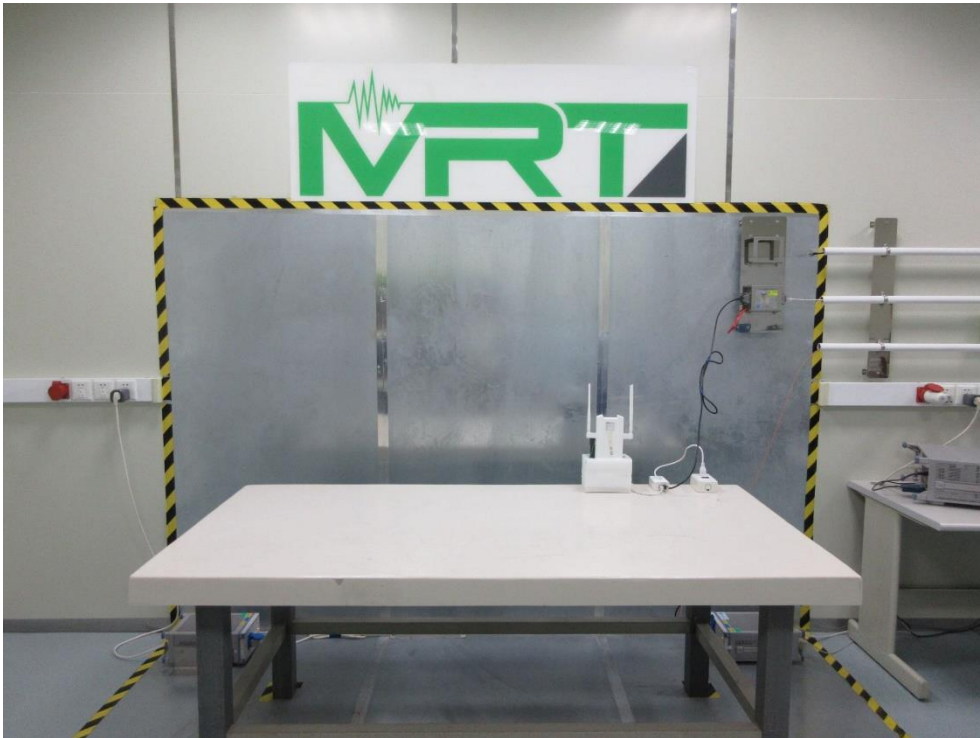

RF Test Photograph

Description: Front View of Conducted Emission Test Setup

Description: Back View of Conducted Emission Test Setup

Description: Radiated Emission Test Setup for 9kHz~30MHz

Description: Radiated Emission Test Setup for below 1GHz

Description: Radiated Emission Test Setup for above 1GHz

Description: Radiated Emission Test Setup for 18GHz~40GHz

Description: Conducted Test Setup for BLE

Description: Conducted Test Setup for WiFi

Description: DFS Test Setup