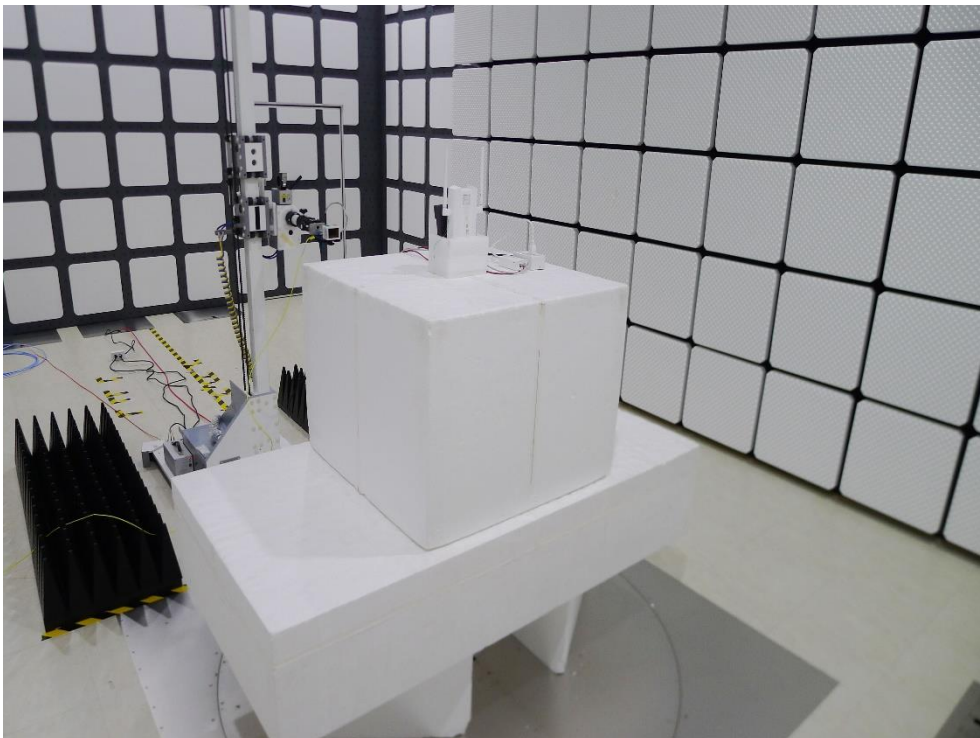

RF Test Photograph

Description: Front View of Conducted Emission Test Setup

Description: Back View of Conducted Emission Test Setup

Description: Radiated Emission Test Setup for 9kHz~30MHz

Description: Radiated Emission Test Setup for below 1GHz

Description: Radiated Emission Test Setup for above 1GHz

Description: Radiated Emission Test Setup for 18GHz~40GHz

Description: Conducted Test Setup for BLE

Description: Conducted Test Setup for WiFi

Description: DFS Test Setup