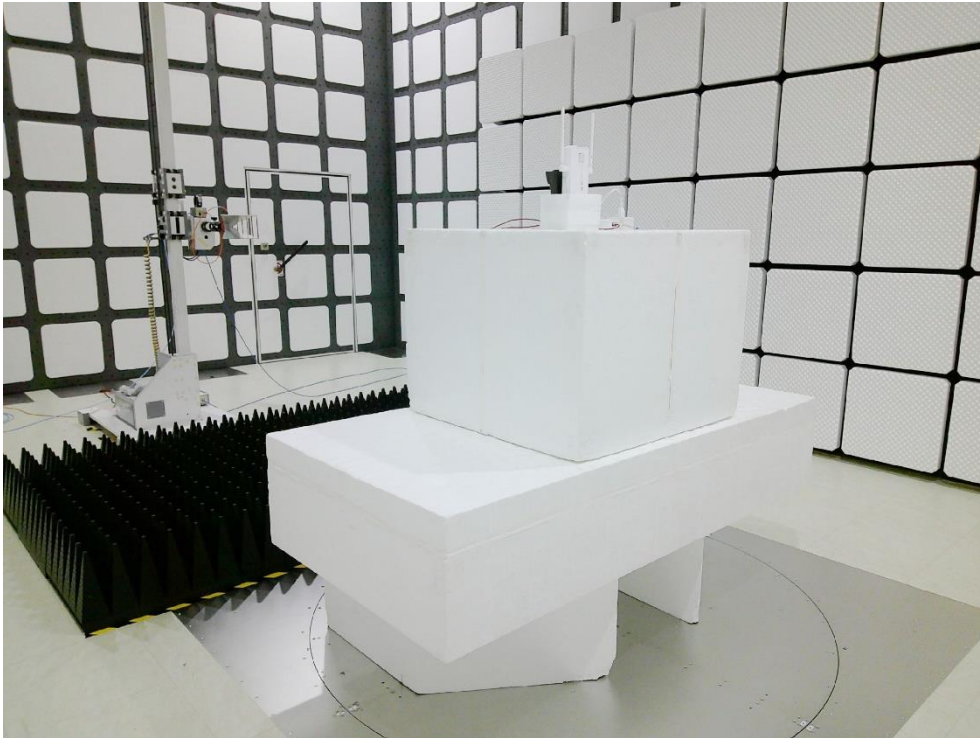

RF Test Photograph

Description: Front View of Conducted Emission Test Setup

Description: Back View of Conducted Emission Test Setup

Description: Radiated Emission Test Setup for 9kHz~30MHz

Description: Radiated Emission Test Setup for below 1GHz

Description: Radiated Emission Test Setup for above 1GHz

Description: Radiated Emission Test Setup for 18GHz~40GHz

Description: Conducted Test Setup for BLE

Description: Conducted Test Setup for WiFi

Description: DFS Test Setup