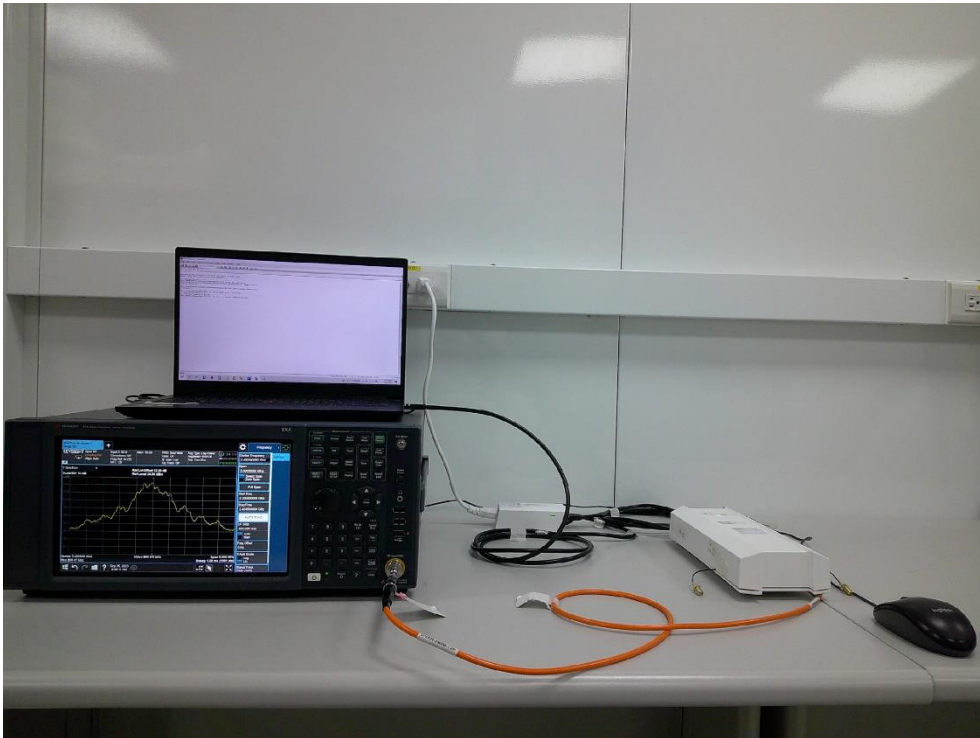

RF Test Photograph

Description: Front View of Conducted Emission Test Setup

Description: Back View of Conducted Emission Test Setup

Description: Radiated Emission Test Setup for 9kHz~30MHz

Description: Radiated Emission Test Setup for below 1GHz

Description: Radiated Emission Test Setup for above 1GHz

Description: Radiated Emission Test Setup for 18GHz~40GHz

Description: Conducted Test Setup for BLE

Description: Conducted Test Setup for WiFi

Description: DFS Test Setup