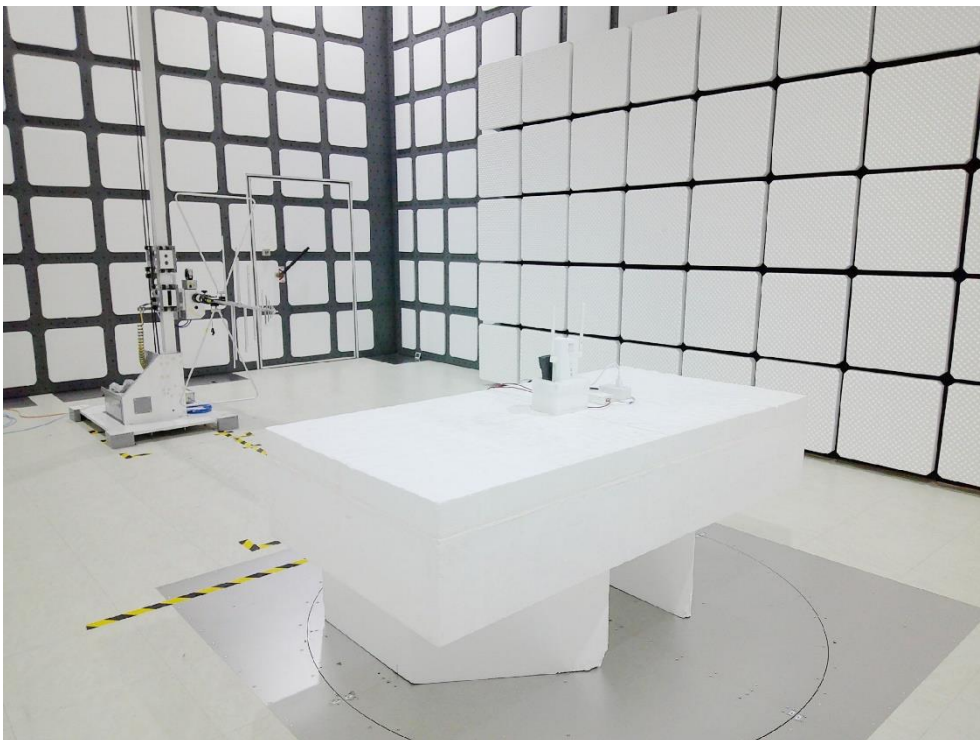

RF Test Photograph

Description: Front View of Conducted Emission Test Setup

Description: Back View of Conducted Emission Test Setup

Description: Radiated Emission Test Setup for 9kHz~30MHz

Description: Radiated Emission Test Setup for below 1GHz

Description: Radiated Emission Test Setup for above 1GHz

Description: Radiated Emission Test Setup for 18GHz~40GHz

Description: Conducted Test Setup for BLE

Description: Conducted Test Setup for WiFi

Description: DFS Test Setup