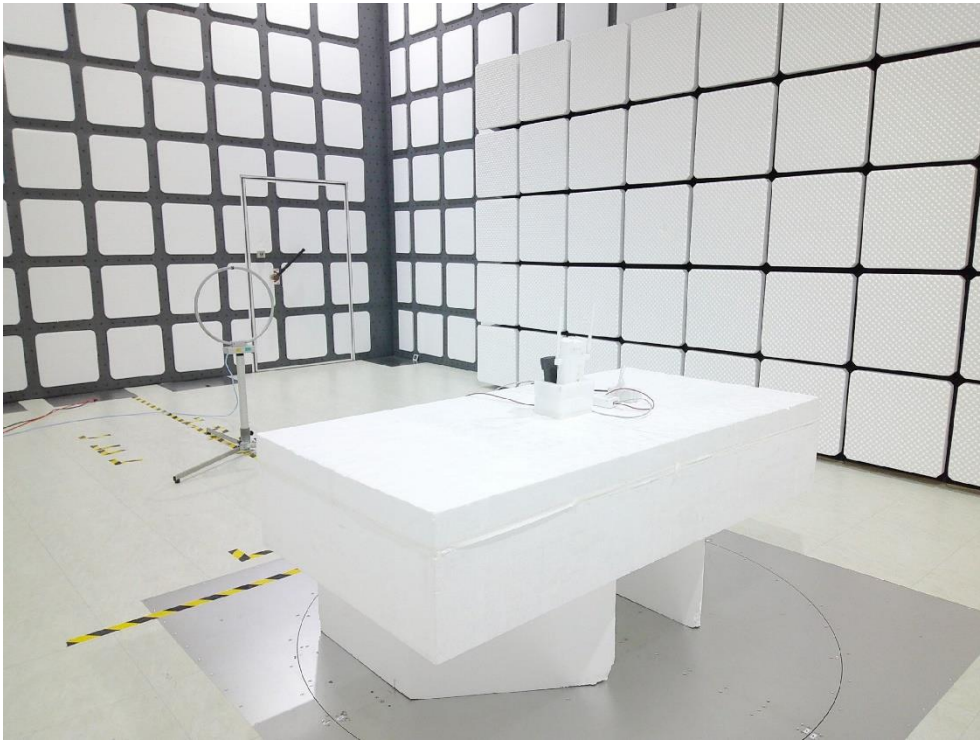

RF Test Photograph

Description: Front View of Conducted Emission Test Setup

Description: Back View of Conducted Emission Test Setup

Description: Radiated Emission Test Setup for 9kHz~30MHz

Description: Radiated Emission Test Setup for below 1GHz

Description: Radiated Emission Test Setup for above 1GHz

Description: Radiated Emission Test Setup for 18GHz~40GHz

Description: Conducted Test Setup for BLE

Description: Conducted Test Setup for WiFi

Description: DFS Test Setup