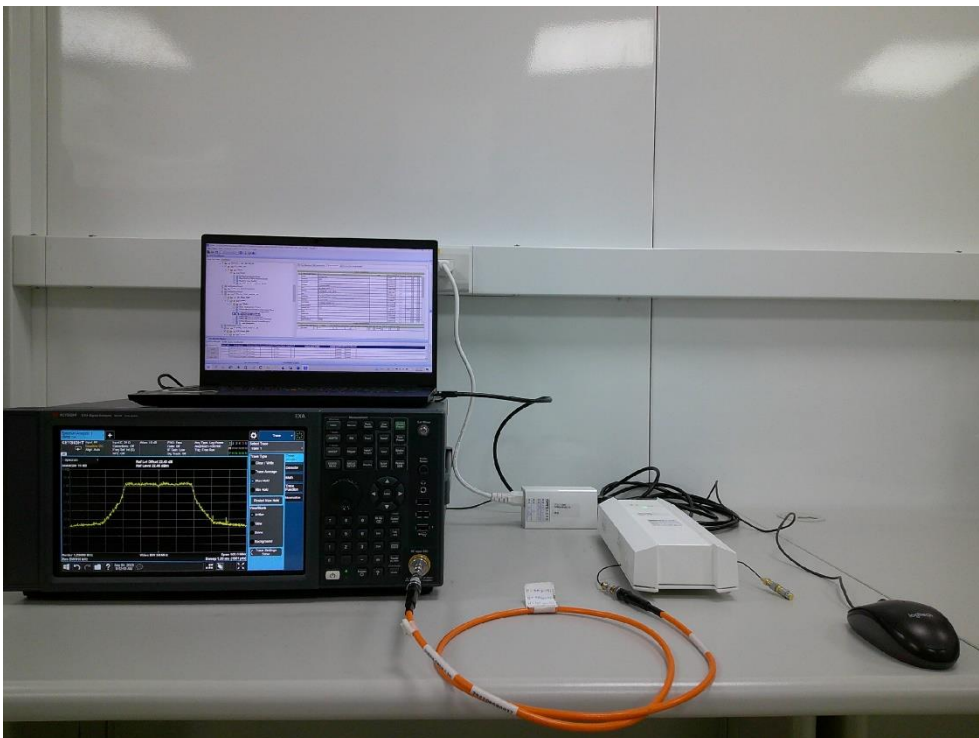

RF Test Photograph

Description: Front View of Conducted Emission Test Setup

Description: Back View of Conducted Emission Test Setup

Description: Radiated Emission Test Setup for 9kHz~30MHz

Description: Radiated Emission Test Setup for below 1GHz

Description: Radiated Emission Test Setup for above 1GHz

Description: Radiated Emission Test Setup for 18GHz~40GHz

Description: Conducted Test Setup for BLE

Description: Conducted Test Setup for WiFi

Description: DFS Test Setup