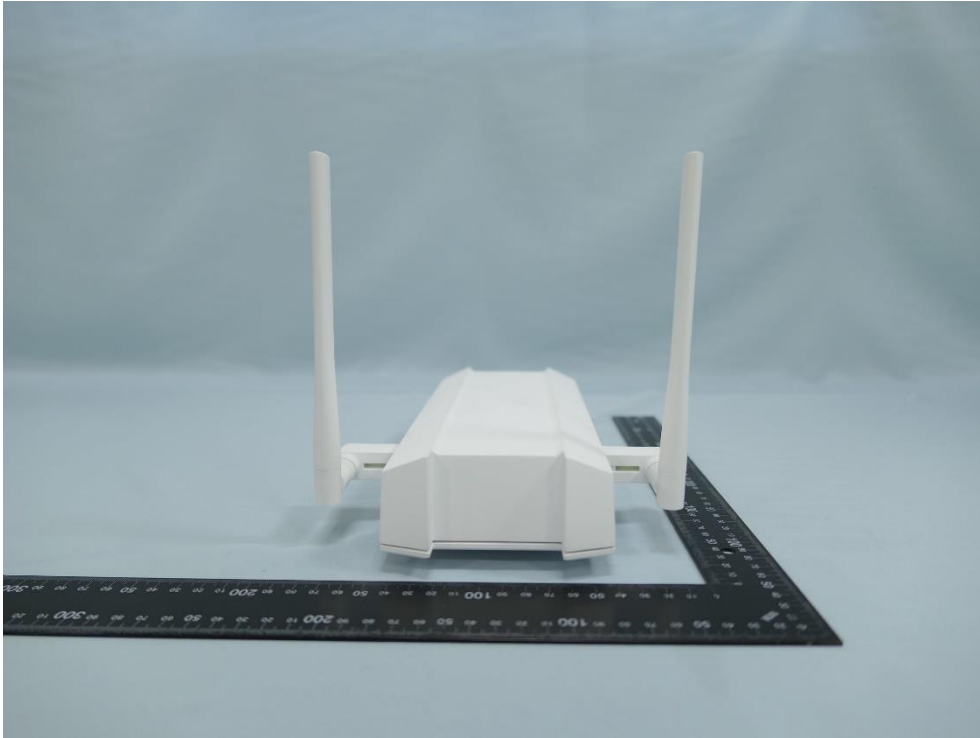

**Product: AX1800 Indoor  
/Outdoor Wi-Fi 6 Access Point**

**Brand Name: tp-link**

**Model Number: AP8635-E**

### External Photograph

(1) EUT Photo

(2) EUT Photo

(3) EUT Photo

(4) EUT Photo

(5) EUT Photo

(6) EUT Photo

(7) EUT Photo