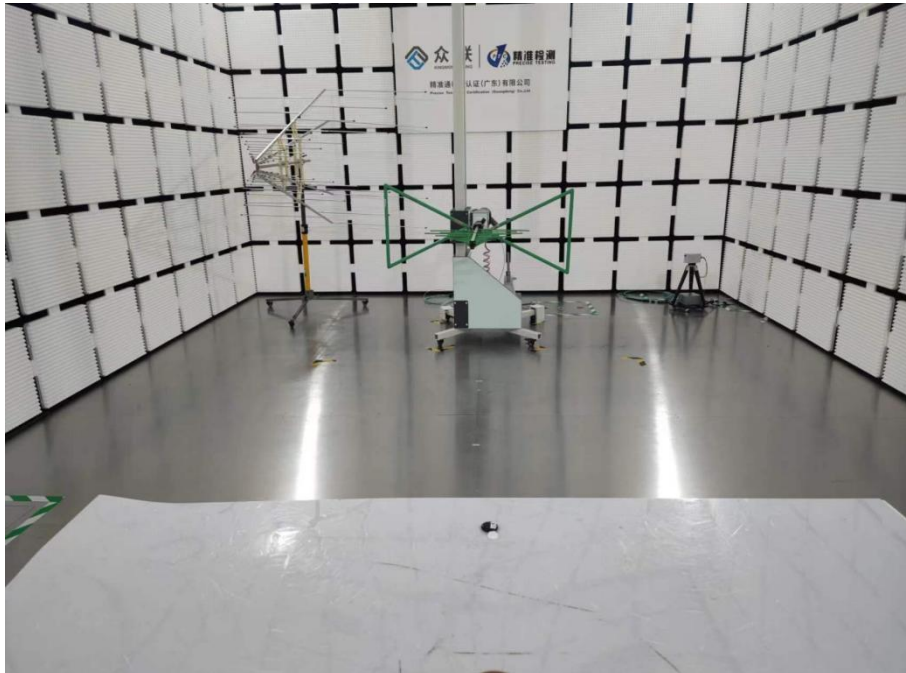

Radiated Spurious Emissions

Test Frequency From Below 30MHz

Test frequency from Above 1GHz