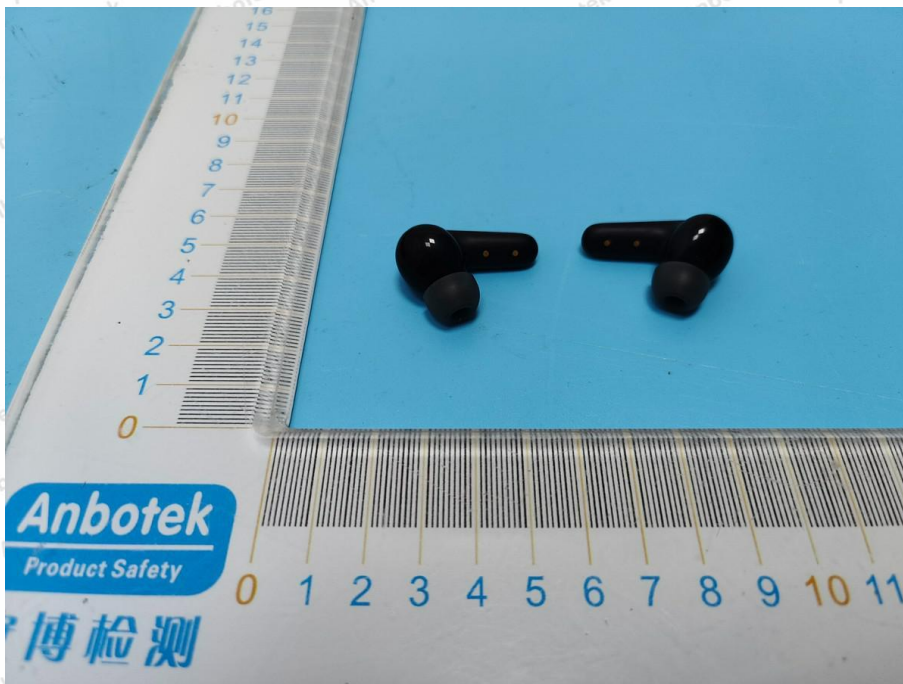

Shenzhen Anbotek Compliance Laboratory Limited

Address: 1/F., Building D, Sogood Science and Technology Park, Sanwei Community, Hangcheng Street, Bao'an District, Shenzhen, Guangdong, China.
Tel: (86) 0755-26066440 Fax: (86) 0755-26014772 Email: service@anbotek.com

Hotline
400-003-0500
www.anbotek.com.cn