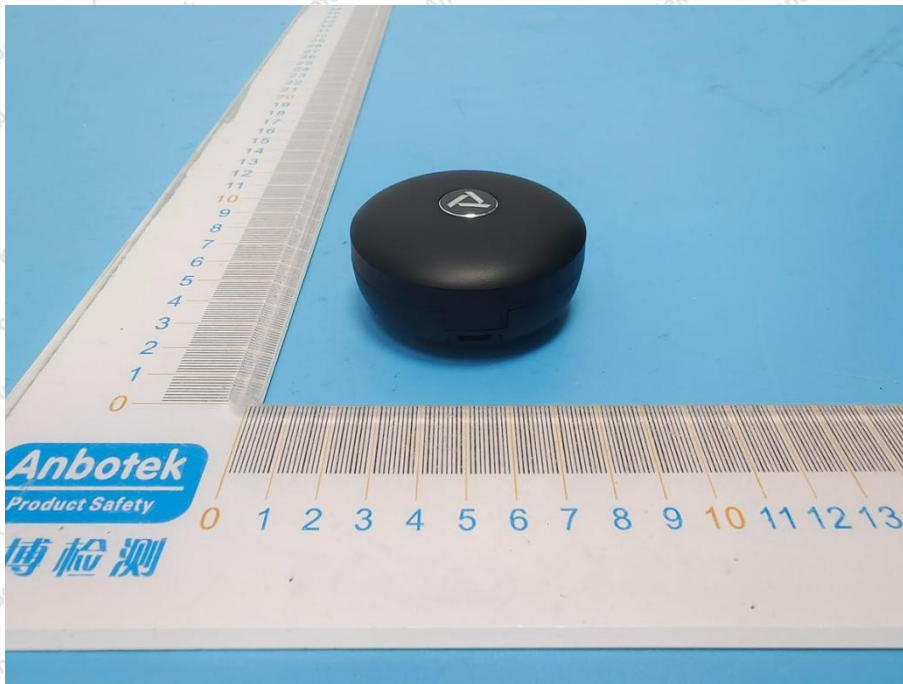

Shenzhen Anbotek Compliance Laboratory Limited

Address: 1/F., Building D, Sogood Science and Technology Park, Sanwei Community, Hangcheng Street, Bao'an District, Shenzhen, Guangdong, China.
Tel: (86) 0755-26066440 Fax: (86) 0755-26014772 Email: service@anbotek.com

Hotline
400-003-0500
www.anbotek.com.cn