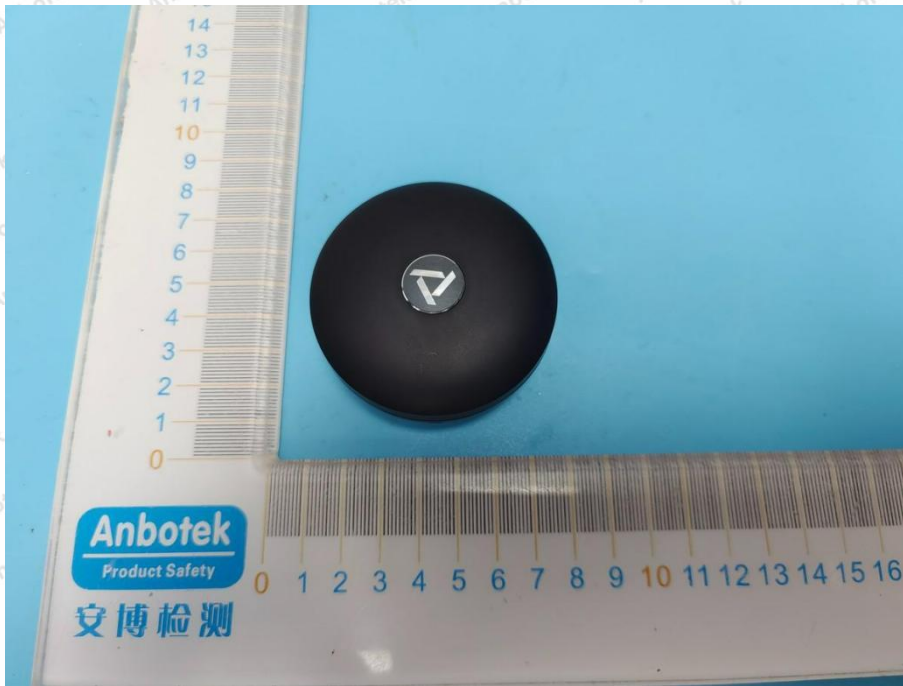

Appendix II -- External Photograph

Shenzhen Anbotek Compliance Laboratory Limited

Address: 1/F., Building D, Sogood Science and Technology Park, Sanwei Community, Hangcheng Street, Bao'an District, Shenzhen, Guangdong, China.
Tel: (86) 0755-26066440 Fax: (86) 0755-26014772 Email: service@anbotek.com