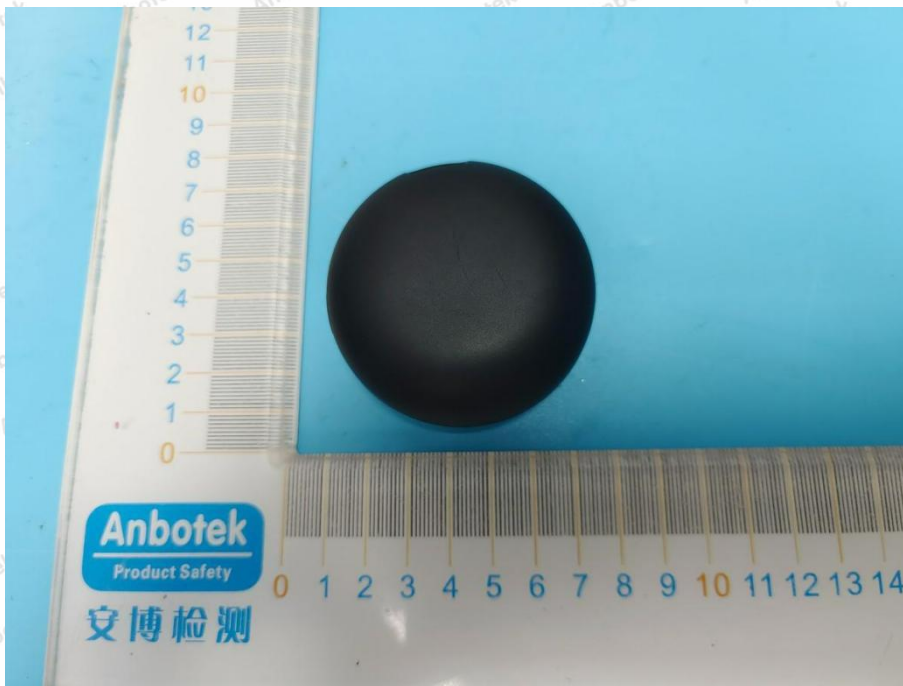

Appendix II -- External Photograph

Shenzhen Anbotek Compliance Laboratory Limited

Address: 1/F., Building D, Sogood Science and Technology Park, Sanwei Community, Hangcheng Street, Bao'an District, Shenzhen, Guangdong, China.
Tel: (86) 0755-26066440 Fax: (86) 0755-26014772 Email: service@anbotek.com