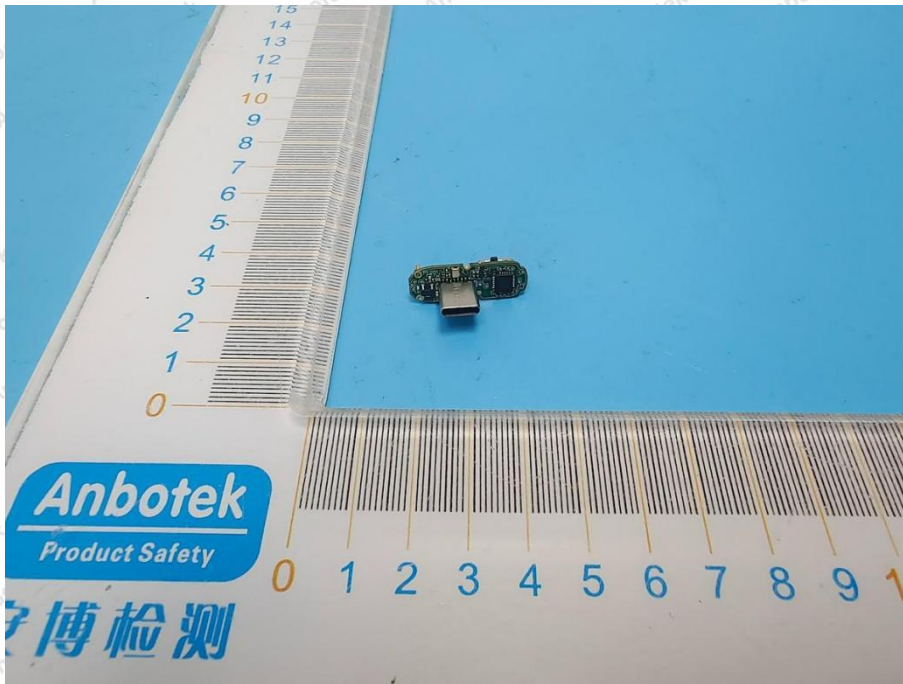

Appendix III -- Internal Photograph

ANT

Shenzhen Anbotek Compliance Laboratory Limited

Address: 1/F., Building D, Sogood Science and Technology Park, Sanwei Community, Hangcheng Street, Bao'an District, Shenzhen, Guangdong, China.
Tel: (86) 0755-26066440 Fax: (86) 0755-26014772 Email: service@anbotek.com