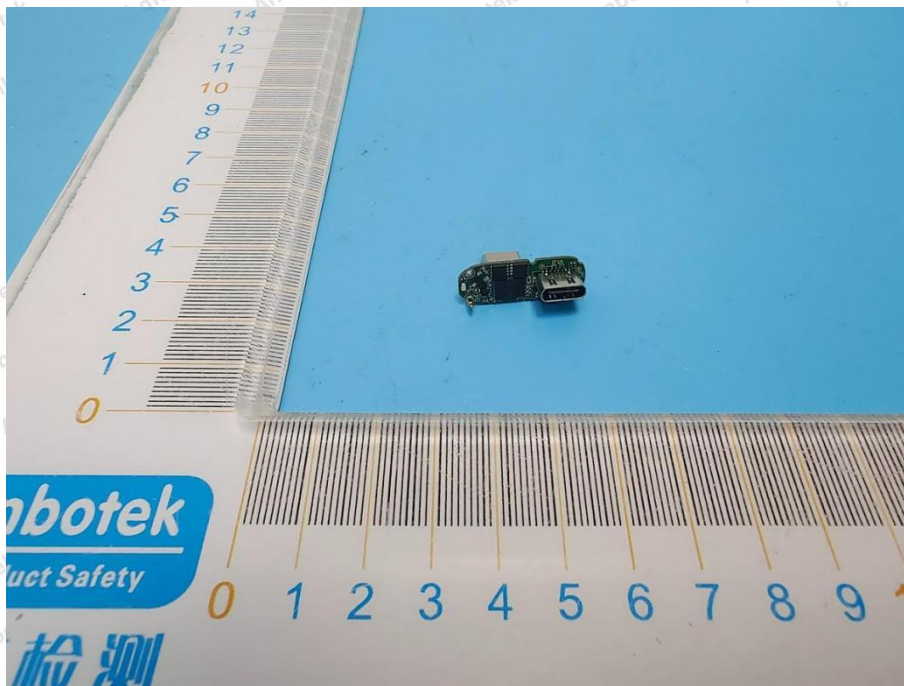

Appendix III -- Internal Photograph

ANT

Shenzhen Anbotek Compliance Laboratory Limited

Address: 1/F., Building D, Sogood Science and Technology Park, Sanwei Community, Hangcheng Street, Bao'an District, Shenzhen, Guangdong, China.
Tel: (86) 0755-26066440 Fax: (86) 0755-26014772 Email: service@anbotek.com