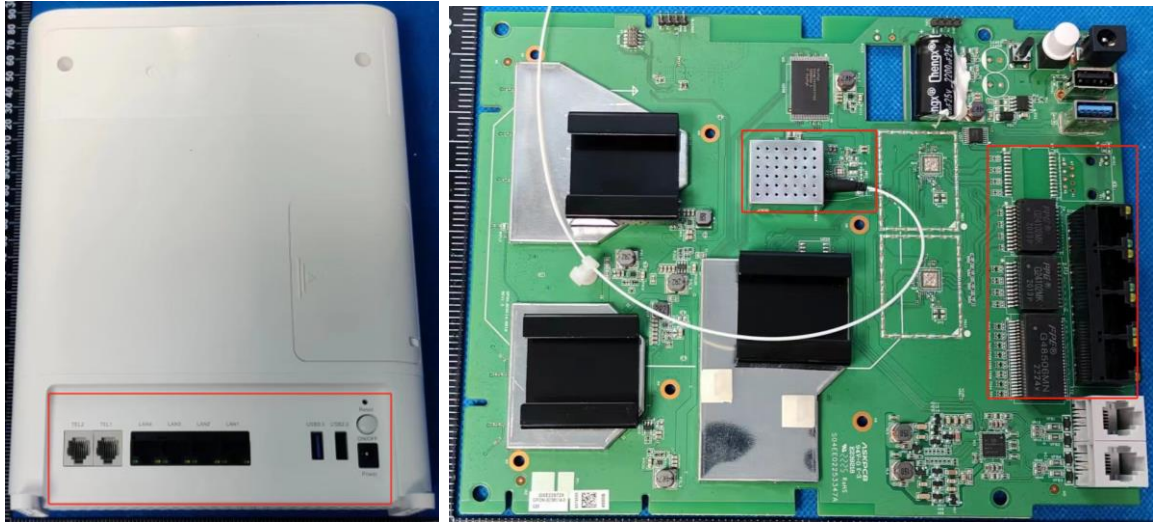

Product Similarity Declaration

Product name: Wireless Home Gateway
Model name: HT-360AXE, HT-360AXI, HT-360AXG
FCC ID: 2BCFYHT-360AX

We (Heights Telecom T LTD) hereby state that all the models have the same PCB Layout, RF module/circuit, antenna type(s) and antenna location, the differences are network port, optical port, appearance and model name.

Object	HT-360AXE	HT-360AXI	HT-360AXG
GPON	NO	YES	YES
2.5G WAN	YES	NO	NO
1G LAN	3	3	4
2.5G LAN	1	1	0

HT-360AXE: 1*2.5G WAN +2*FXS +4*LAN port(3*1G+1*2.5G) +1*USB3.0+1*USB2.0+2.4G 11AX
3*3+5G 11AX 4*4

HT-360AXI: 1*GPON+2*FXS+4*LAN port (3*1G+1*2.5G)+1*USB3.0+1*USB2.0+2.4G 11AX
3*3+5G 11AX 4*4

Heights Telecom T LTD

HT-360AXG: 1*GPON+2*FXS +4*LAN port(4*1G)+1*USB3.0+1*USB2.0+2.4G 11AX 3*3+5G 11AX 4*4

Signature:

A handwritten signature in black ink, consisting of a large, stylized 'G' followed by a horizontal line.