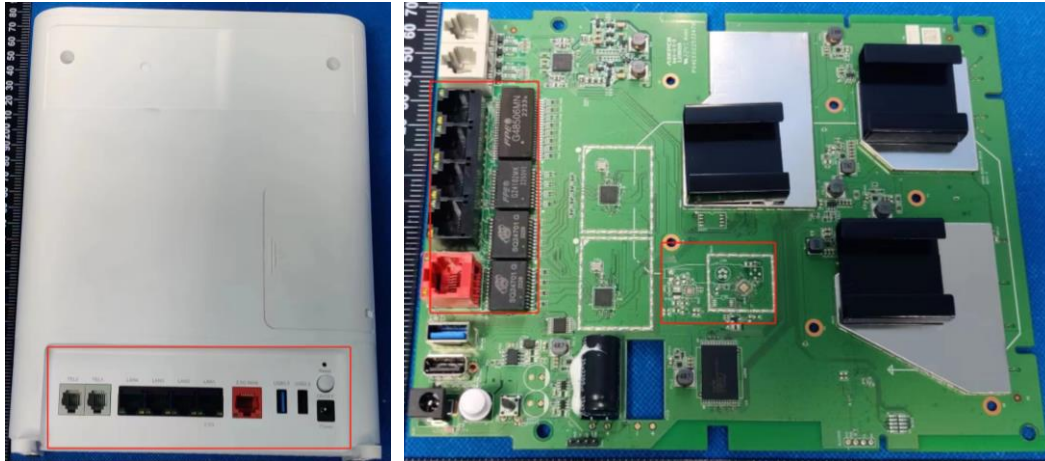

Product Similarity Declaration

Product name: Wireless Home Gateway
Model name: HT-360AXE, HT-360AXI, HT-360AXG
FCC ID: 2BCFYHT-360AX

We (Heights Telecom T LTD) hereby state that all the models have the same PCB Layout, RF module/circuit, antenna type(s) and antenna location, the differences are network port, optical port, appearance and model name.

Object	HT-360AXE	HT-360AXI	HT-360AXG
GPON	NO	YES	YES
2.5G WAN	YES	NO	NO
1G LAN	3	3	4
2.5G LAN	1	1	0

HT-360AXE: 1*2.5G WAN +2*FXS +4*LAN port(3*1G+1*2.5G) +1*USB3.0+1*USB2.0+2.4G 11AX
3*3+5G 11AX 4*4

HT-360AXI: 1*GPON+2*FXS+4*LAN port (3*1G+1*2.5G)+1*USB3.0+1*USB2.0+2.4G 11AX
3*3+5G 11AX 4*4

Heights Telecom T LTD

HT-360AXG: 1*GPON+2*FXS +4*LAN port(4*1G)+1*USB3.0+1*USB2.0+2.4G 11AX 3*3+5G 11AX 4*4

Signature:

A handwritten signature in black ink, consisting of a large, stylized 'G' followed by a horizontal line.