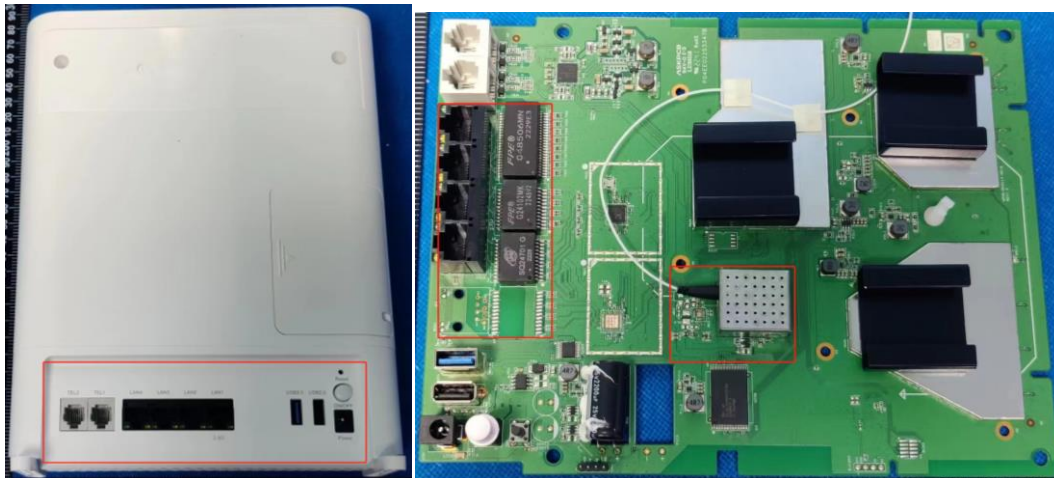

Product Similarity Declaration

Product name: Wireless Home Gateway
Model name: HT-360AXE, HT-360AXI, HT-360AXG
FCC ID: 2BCFYHT-360AX

We (Heights Telecom T LTD) hereby state that all the models have the same PCB Layout, RF module/circuit, antenna type(s) and antenna location, the differences are network port, optical port, appearance and model name.

Object	HT-360AXE	HT-360AXI	HT-360AXG
GPON	NO	YES	YES
2.5G WAN	YES	NO	NO
1G LAN	3	3	4
2.5G LAN	1	1	0

HT-360AXE: 1*2.5G WAN +2*FXS +4*LAN port(3*1G+1*2.5G) +1*USB3.0+1*USB2.0+2.4G 11AX
3*3+5G 11AX 4*4

HT-360AXI: 1*GPON+2*FXS+4*LAN port (3*1G+1*2.5G)+1*USB3.0+1*USB2.0+2.4G 11AX
3*3+5G 11AX 4*4

Heights Telecom T LTD

HT-360AXG: 1*GPON+2*FXS +4*LAN port(4*1G)+1*USB3.0+1*USB2.0+2.4G 11AX 3*3+5G 11AX 4*4

Signature:

A handwritten signature in black ink, consisting of a large, stylized 'G' followed by a horizontal line.