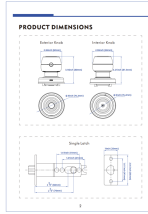

Congratulations

EUERTE SMART

Thank you for purchasing a smart lock system with smart home devices. Smart lock.

Read on 3 "0"

Our lock has been designed following the best practices and standards. We focus on customer experience.

Please read the user manual carefully. Before you start, please scan the QR code to watch our video by the link provided below.

If you have any questions regarding the smart lock system, please contact us via our support channels.

Scan the QR code to watch our video