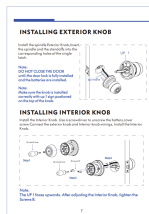

Congratulations

EUERTE SMART

Thank you for purchasing a smart lock system with smart home devices. Smart lock.

Read on 3 "0"

Our lock has been designed following the best practices and standards. We focus on customer experience.

Please read the user manual carefully. Before you start, please scan the QR code to watch our video by the link provided below.

If you have any questions regarding the smart lock system, please contact us via our support channels.

Scan the QR code to watch our video