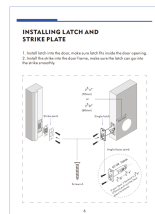

Congratulations

EUERTE SMART

Thank you for purchasing a smart lock system with smart home devices. Smart lock.

Read on 3 "0"

Our lock has been designed following the best practices and standards. We focus on customer experience.

Please read the user manual carefully. Before you start, please scan the QR code to watch our video by the link provided below.

If you have any questions regarding the smart lock system, please contact us via our support channels.

Scan the QR code to watch our video