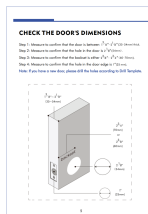

Congratulations

EUERTE SMART

Thank you for purchasing a smart lock system with smart home devices. Smart lock.

Read on 3 "0"

Our lock has been designed following the best practices and standards. We focus on customer experience.

Please read the user manual carefully. Before you start, please scan the QR code to watch our video by the link provided below.

If you have any questions regarding the smart lock system, please contact us via our support channels.

Scan the QR code to watch our video