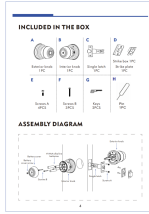

Congratulations

EUERTE SMART

Thank you for purchasing a smart lock system with smart home devices. Smart lock.

Read on 3 "0"

Our lock has been designed following the best practices and standards. We focus on customer experience.

Please read the user manual carefully. Before you start, please scan the QR code to watch our video by the link provided below.

If you have any questions regarding the smart lock system, please contact us via our support channels.

Scan the QR code to watch our video