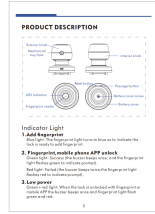

Congratulations

EUERTE SMART

Thank you for purchasing a smart lock system with smart home devices. Smart lock.

Read on 3 "0"

Our lock has been designed following the best practices and standards. We focus on customer experience.

Please read the user manual carefully. Before you start, please scan the QR code to watch our video by the link provided below.

If you have any questions regarding the smart lock system, please contact us via our support channels.

Scan the QR code to watch our video