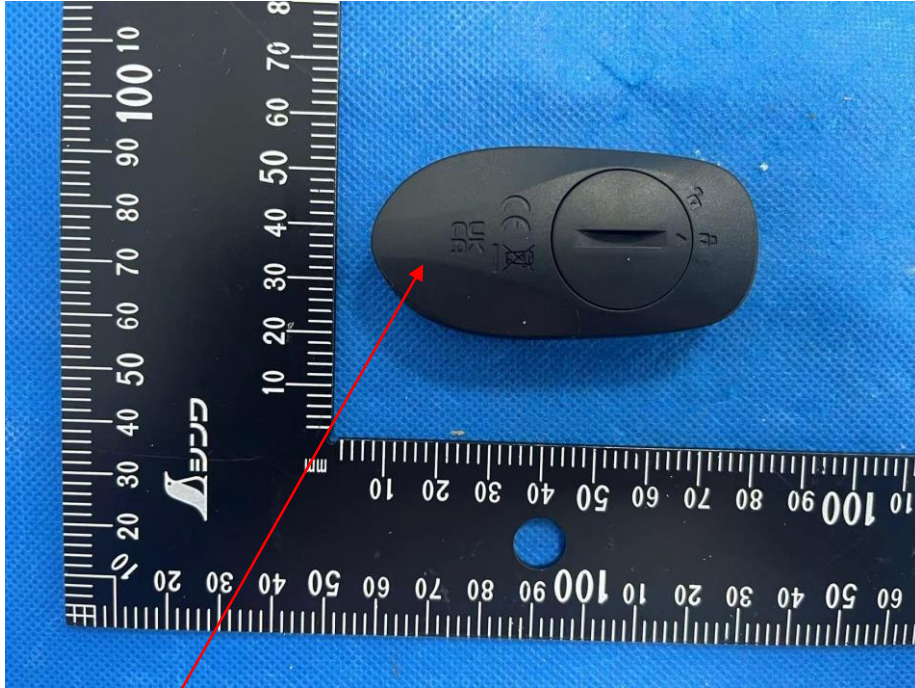

Label & label location

5mm*10mm

FCC ID: 2BCDZ-3865292