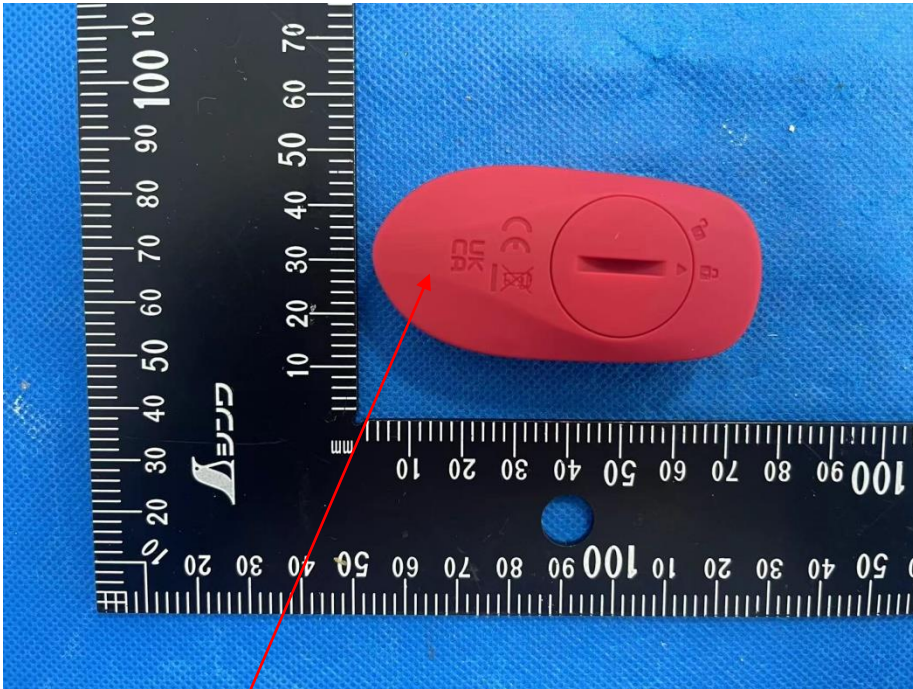

Label & label location

5mm*10mm

FCC ID: 2BCDZ-3858781