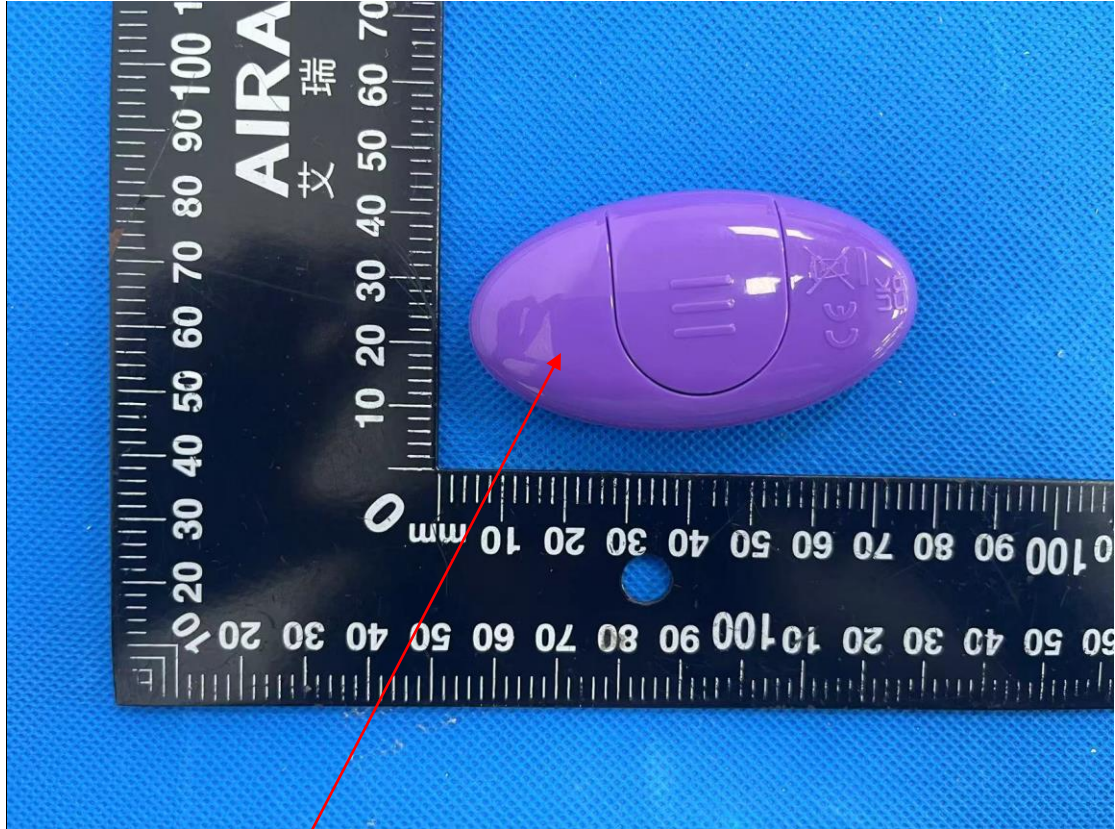

Label & label location

5mm*10mm

FCC ID: 2BCDZ-3834972