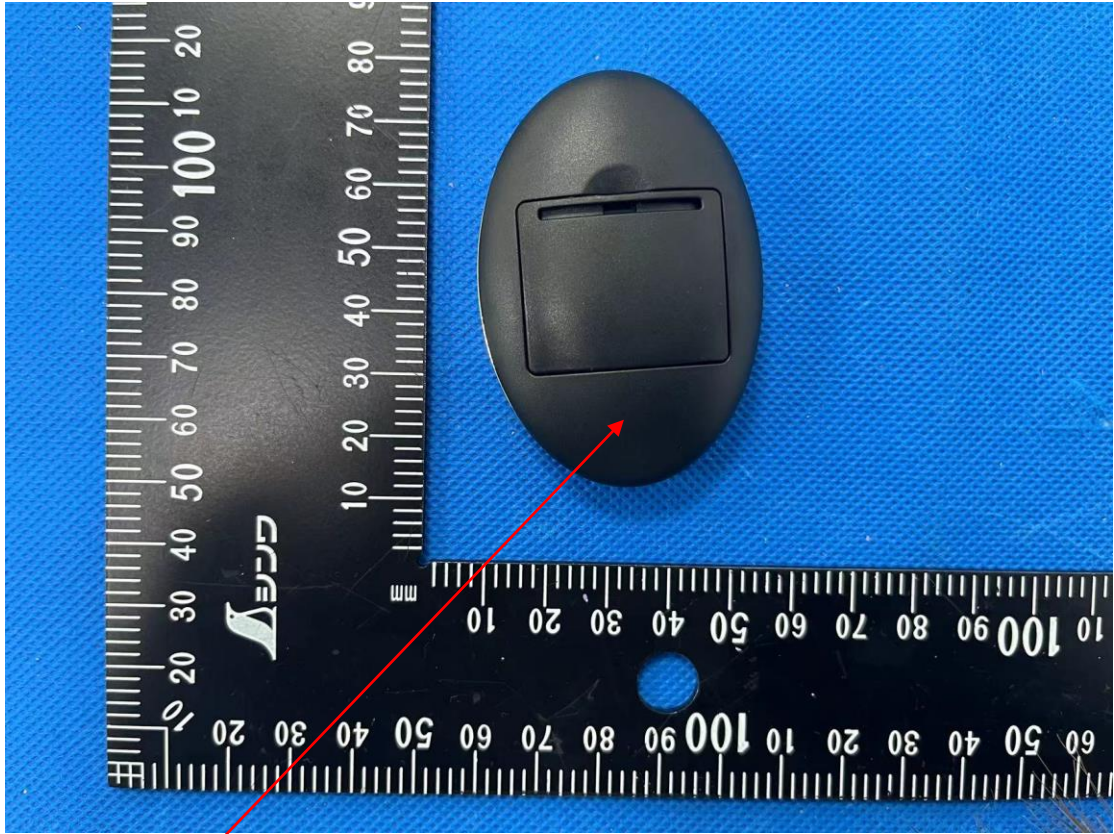

## Label & label location

5mm\*10mm

FCC ID: 2BCDZ-3834314