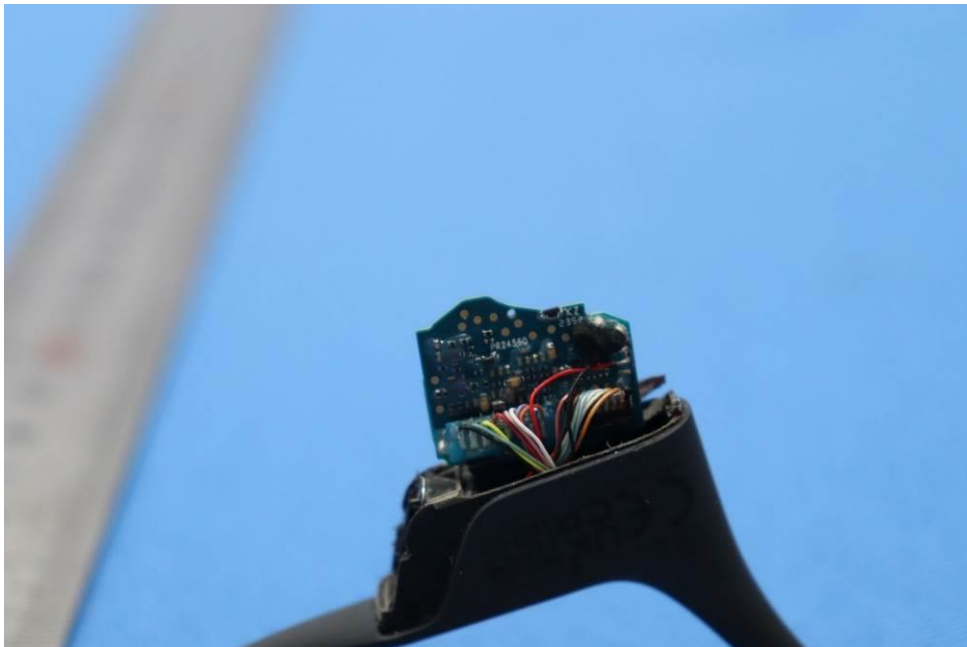

# Internal Photos for SZCR2402000415AT

FCC ID: 2BCD6-S820

### EUT Constructional Details (EUT Photos)

### Antenna Location

- End of the Appendix -