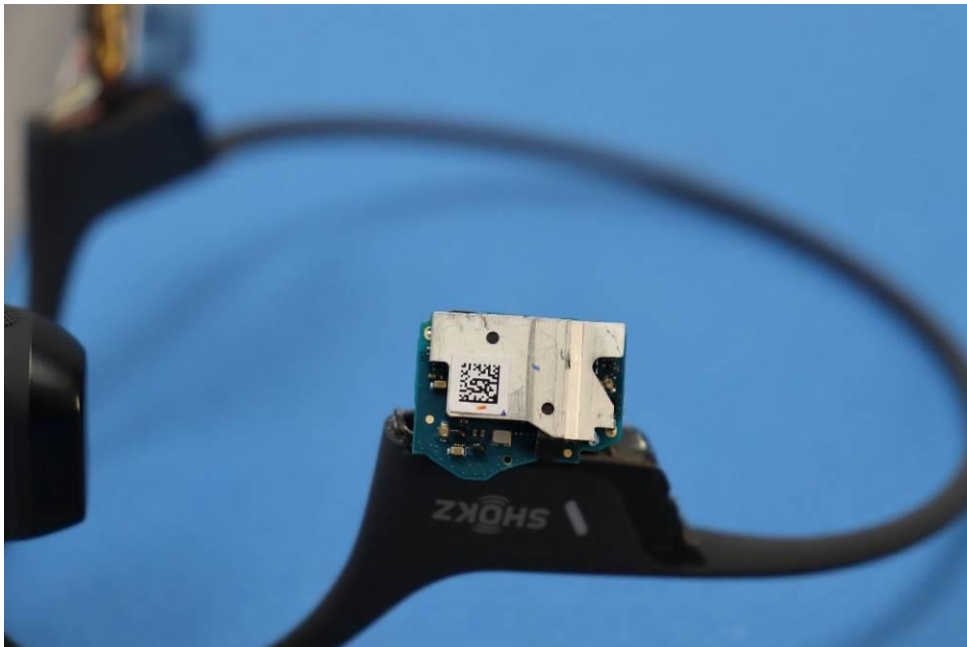

# Internal Photos for SZCR2402000415AT

FCC ID: 2BCD6-S820

### EUT Constructional Details (EUT Photos)