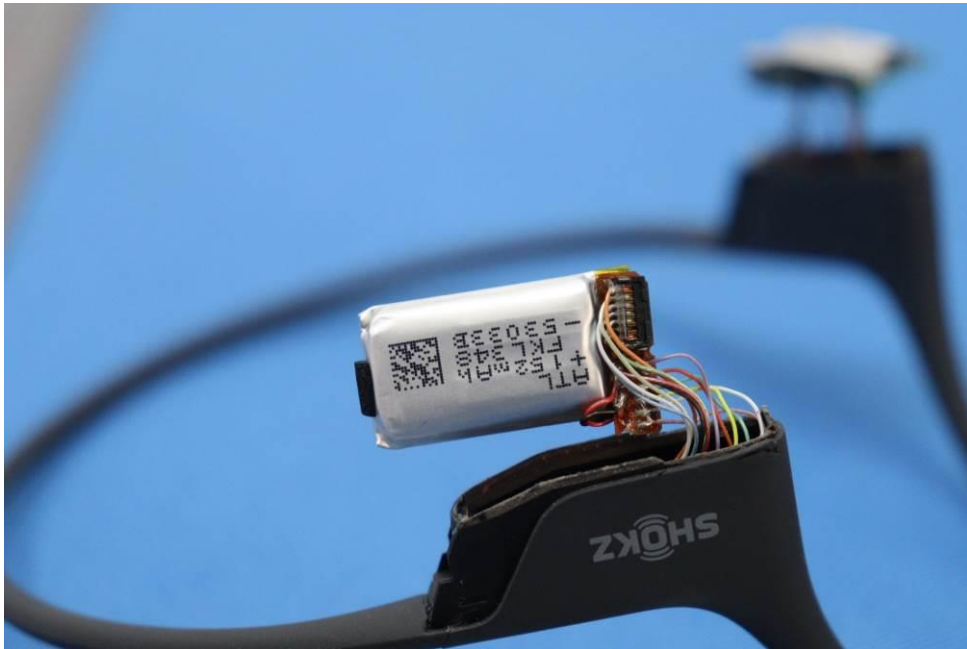

# Internal Photos for SZCR2402000415AT

FCC ID: 2BCD6-S820

### EUT Constructional Details (EUT Photos)