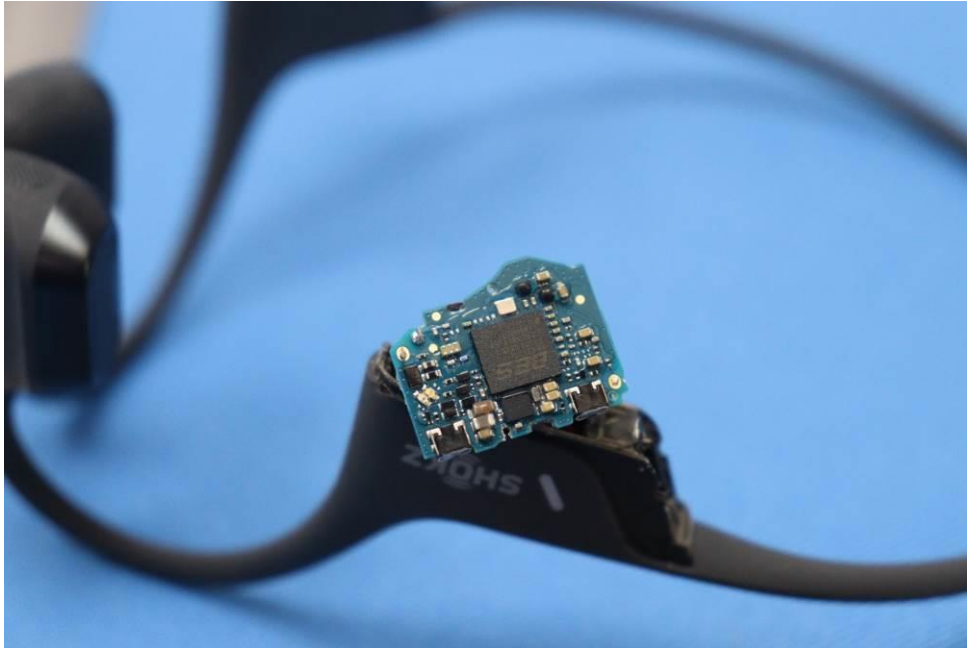

# Internal Photos for SZCR2402000415AT

FCC ID: 2BCD6-S820

### EUT Constructional Details (EUT Photos)