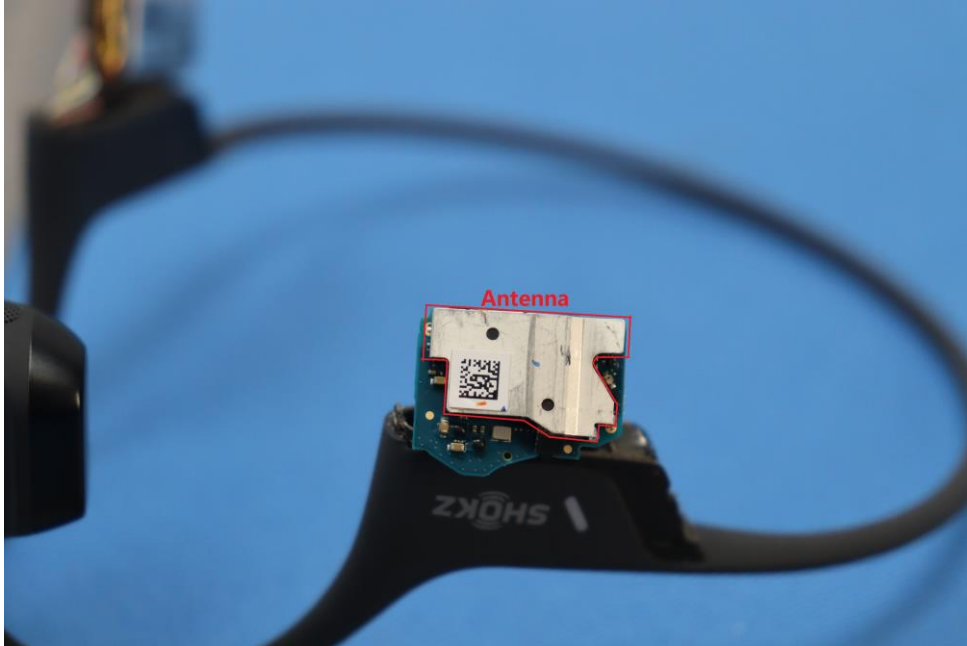

Antenna Location

- End of the Appendix -