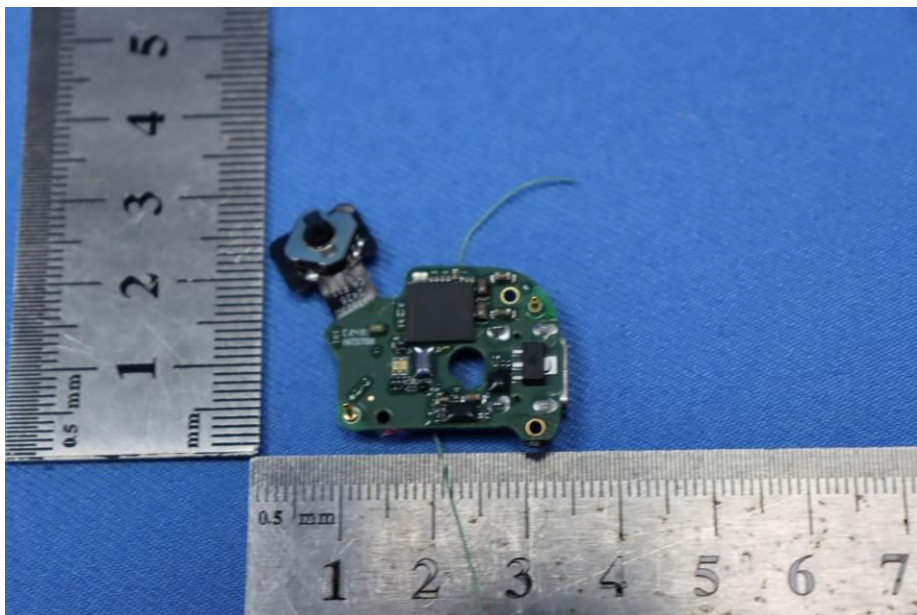

Appendix

Internal Photos

for SZCR2409003536AT

FCC ID: 2BCD6-C610

EUT Constructional Details (EUT Photos)

Antenna location

- End of the Appendix -