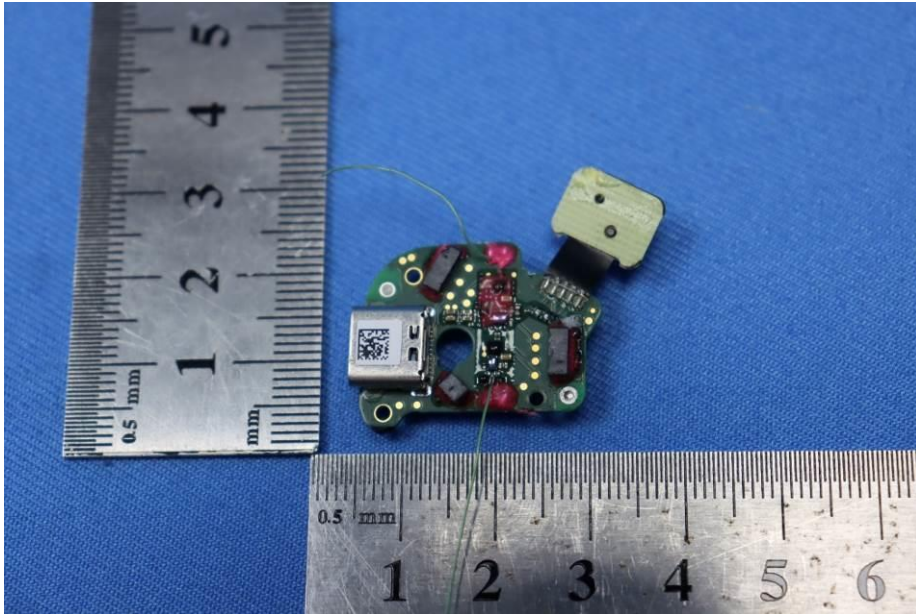

Appendix

Internal Photos

for SZCR2409003536AT

FCC ID: 2BCD6-C610

EUT Constructional Details (EUT Photos)

Antenna location

- End of the Appendix -