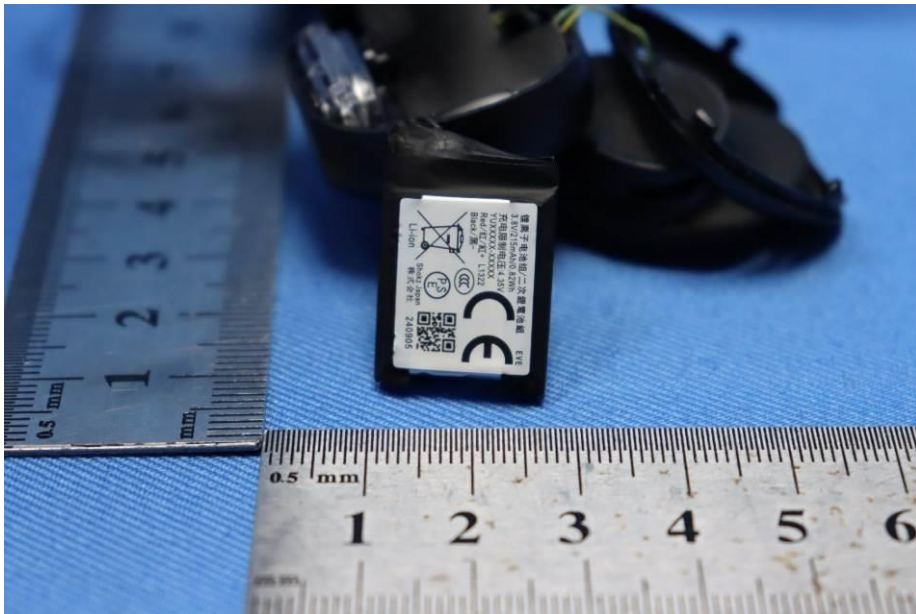

Appendix

Internal Photos

for SZCR2409003536AT

FCC ID: 2BCD6-C610

EUT Constructional Details (EUT Photos)

Antenna location

- End of the Appendix -