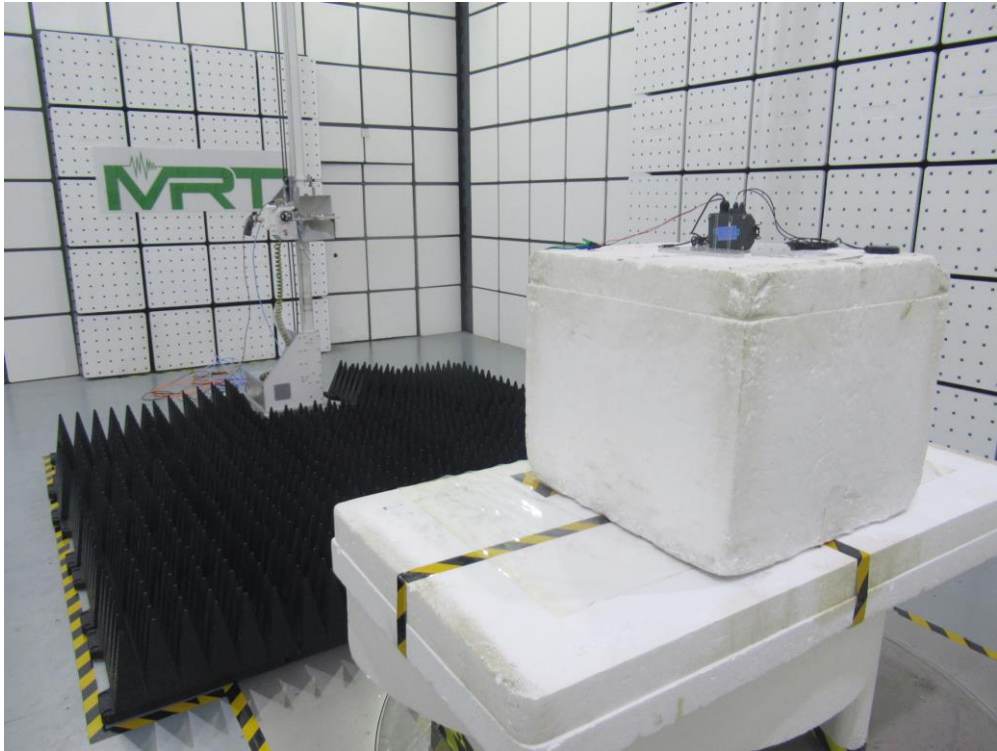

RF Test Setup Photo

Description: Radiated Spurious Emission Test Setup for Below 30MHz

Description: Radiated Spurious Emission Test Setup for Below 1GHz

Description: Radiated Spurious Emission Test Setup for Above 1GHz

Description: Radiated Spurious Emission Test Setup for Above 18GHz

Description: Conducted Test Setup