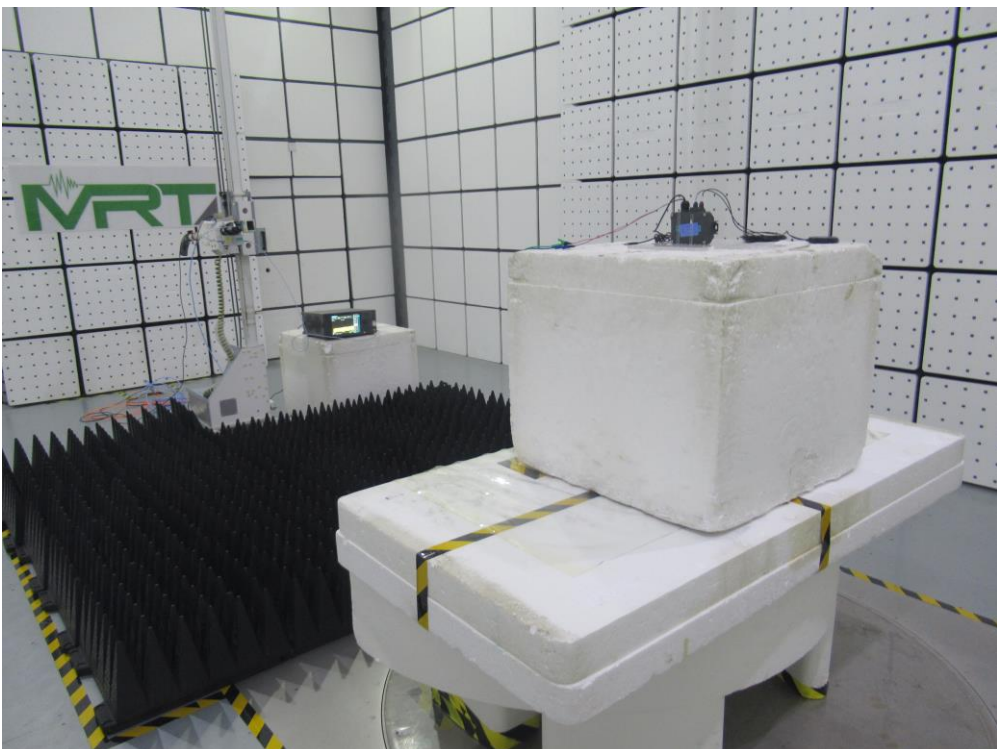

RF Test Setup Photo

Description: Radiated Spurious Emission Test Setup for Below 30MHz

Description: Radiated Spurious Emission Test Setup for Below 1GHz

Description: Radiated Spurious Emission Test Setup for Above 1GHz

Description: Radiated Spurious Emission Test Setup for Above 18GHz

Description: Conducted Test Setup