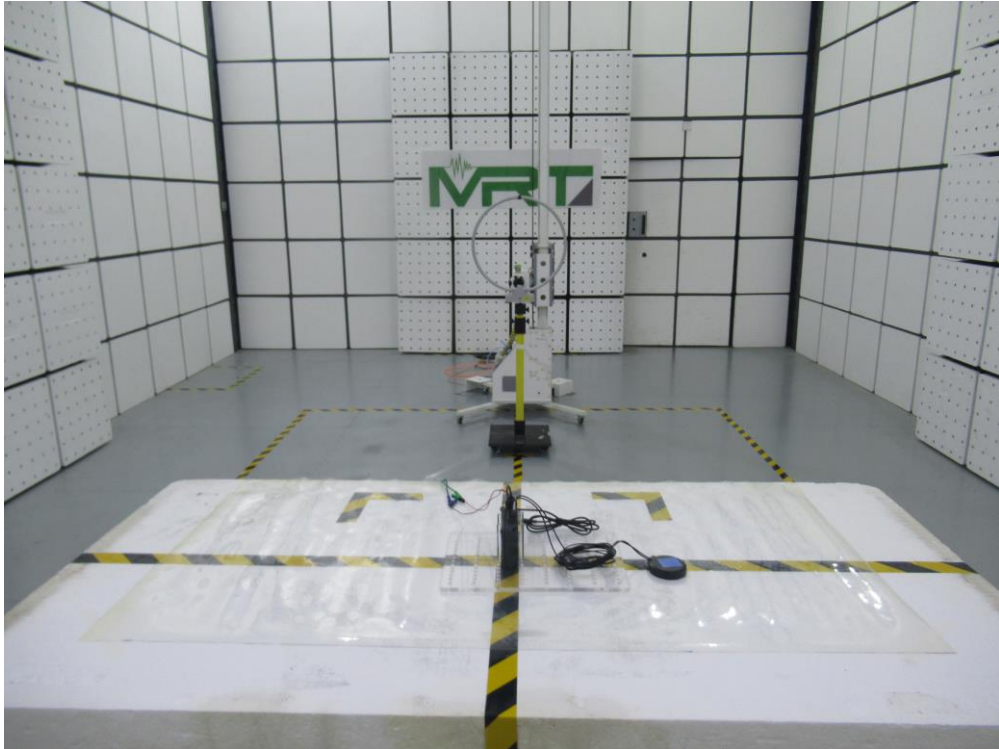

RF Test Setup Photo

Description: Radiated Spurious Emission Test Setup for Below 30MHz

Description: Radiated Spurious Emission Test Setup for Below 1GHz

Description: Radiated Spurious Emission Test Setup for Above 1GHz

Description: Radiated Spurious Emission Test Setup for Above 18GHz

Description: Conducted Test Setup