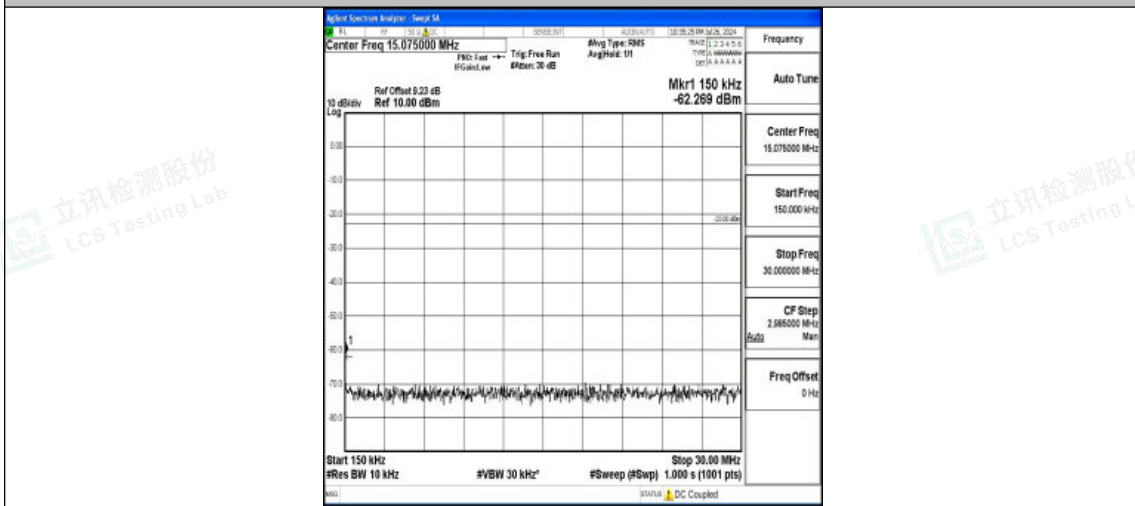

Band5-10MHz-QPSK-20600-1RB#0-1000~3000-PASS

Band5-10MHz-QPSK-20600-1RB#0-3000~10000-PASS

Band5-10MHz-16QAM-20600-1RB#0-0.009~0.15-PASS

Band5-10MHz-16QAM-20600-1RB#0-0.15~30-PASS

Band5-10MHz-16QAM-20600-1RB#0-30~1000-PASS