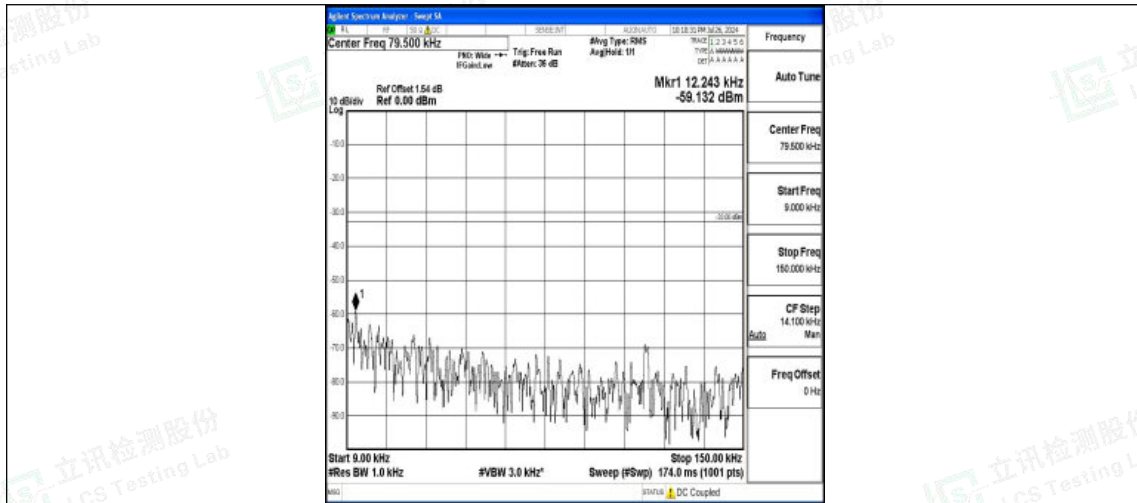

Band5-5MHz-QPSK-20525-1RB#0-3000~10000-PASS

Band5-5MHz-16QAM-20525-1RB#0-0.009~0.15-PASS