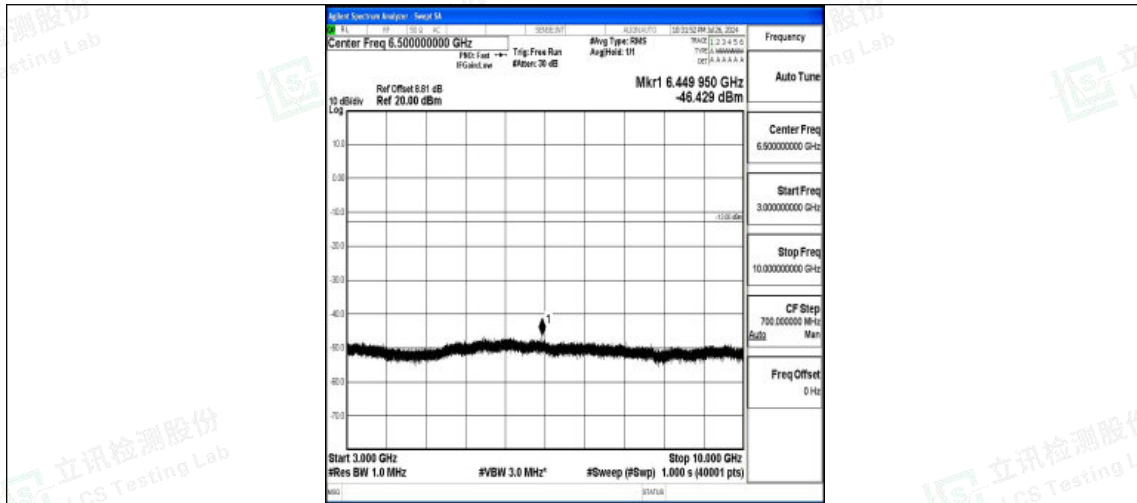

Band5-10MHz-16QAM-20450-1RB#0-1000~3000-PASS

Band5-10MHz-16QAM-20450-1RB#0-3000~10000-PASS