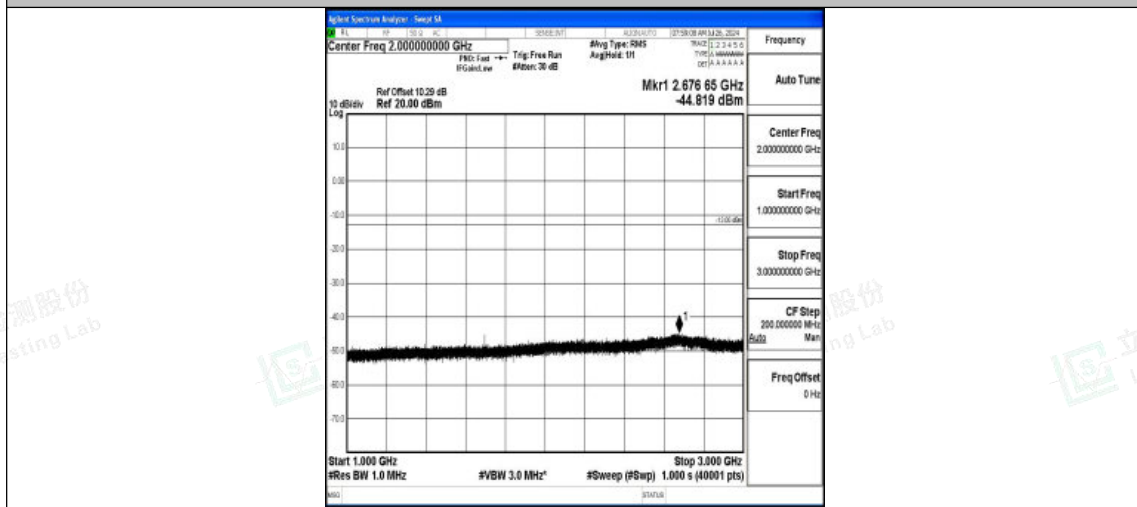

Band5-1.4MHz-QPSK-20643-1RB#0-1000~3000-PASS

Band5-1.4MHz-QPSK-20643-1RB#0-3000~10000-PASS

Band5-1.4MHz-16QAM-20643-1RB#0-0.009~0.15-PASS

Band5-1.4MHz-16QAM-20643-1RB#0-0.15~30-PASS

Band5-1.4MHz-16QAM-20643-1RB#0-30~1000-PASS