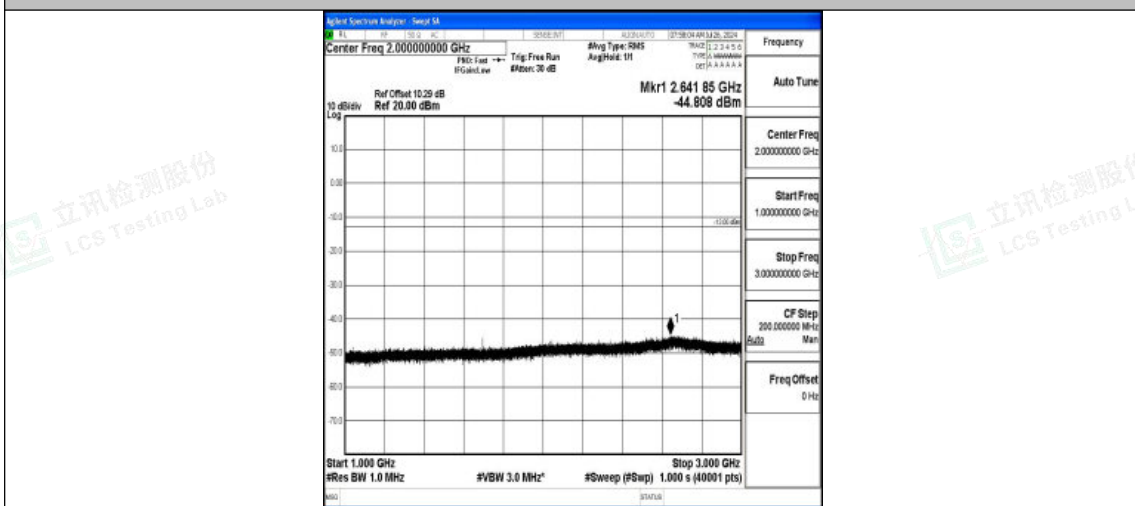

Band5-1.4MHz-16QAM-20525-1RB#0-1000~3000-PASS

Band5-1.4MHz-16QAM-20525-1RB#0-3000~10000-PASS

Band5-1.4MHz-QPSK-20643-1RB#0-0.009~0.15-PASS

Band5-1.4MHz-QPSK-20643-1RB#0-0.15~30-PASS

Band5-1.4MHz-QPSK-20643-1RB#0-30~1000-PASS