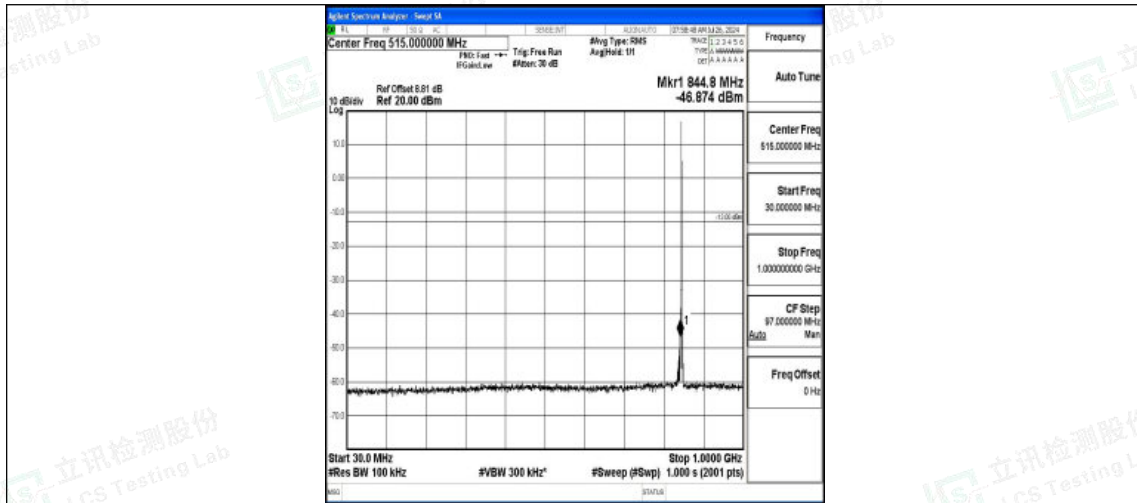

Band5-1.4MHz-QPSK-20643-1RB#0-1000~3000-PASS

Band5-1.4MHz-QPSK-20643-1RB#0-3000~10000-PASS

Band5-1.4MHz-16QAM-20643-1RB#0-0.009~0.15-PASS

Band5-1.4MHz-16QAM-20643-1RB#0-0.15~30-PASS

Band5-1.4MHz-16QAM-20643-1RB#0-30~1000-PASS