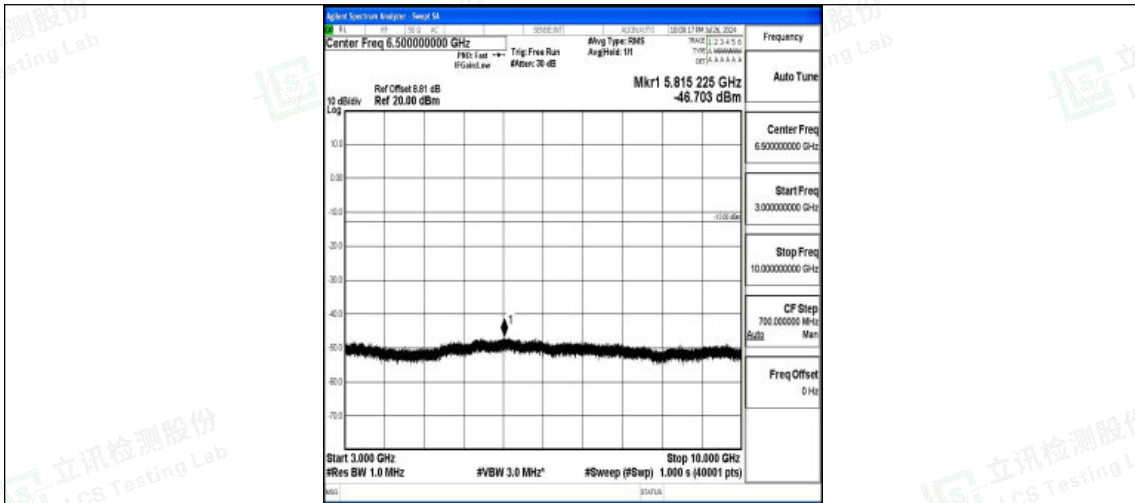

Band5-5MHz-16QAM-20425-1RB#0-1000~3000-PASS

Band5-5MHz-16QAM-20425-1RB#0-3000~10000-PASS