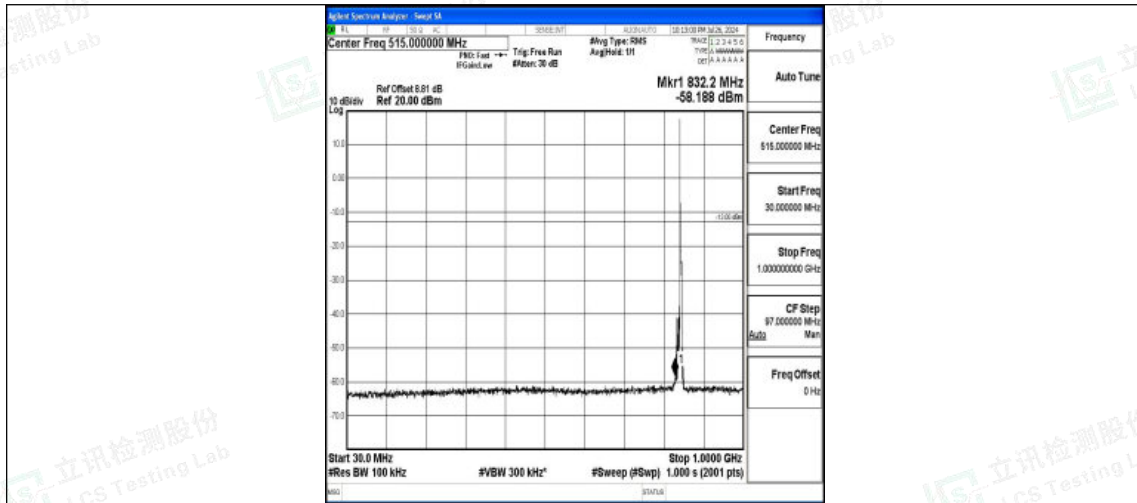

Band5-5MHz-QPSK-20625-1RB#0-1000~3000-PASS

Band5-5MHz-QPSK-20625-1RB#0-3000~10000-PASS

Band5-5MHz-16QAM-20625-1RB#0-0.009~0.15-PASS

Band5-5MHz-16QAM-20625-1RB#0-0.15~30-PASS

Band5-5MHz-16QAM-20625-1RB#0-30~1000-PASS