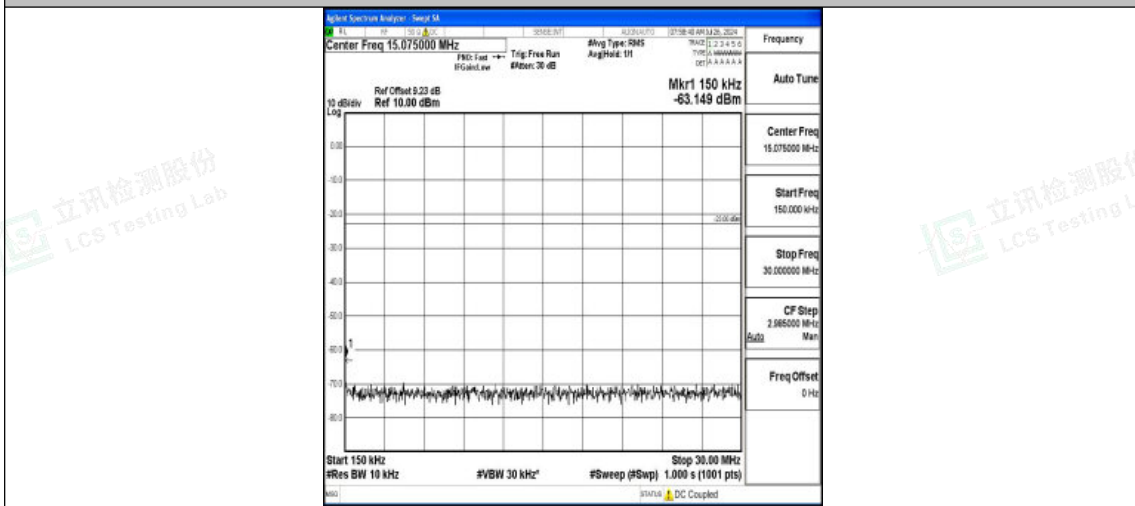

Band5-1.4MHz-QPSK-20643-1RB#0-1000~3000-PASS

Band5-1.4MHz-QPSK-20643-1RB#0-3000~10000-PASS

Band5-1.4MHz-16QAM-20643-1RB#0-0.009~0.15-PASS

Band5-1.4MHz-16QAM-20643-1RB#0-0.15~30-PASS

Band5-1.4MHz-16QAM-20643-1RB#0-30~1000-PASS