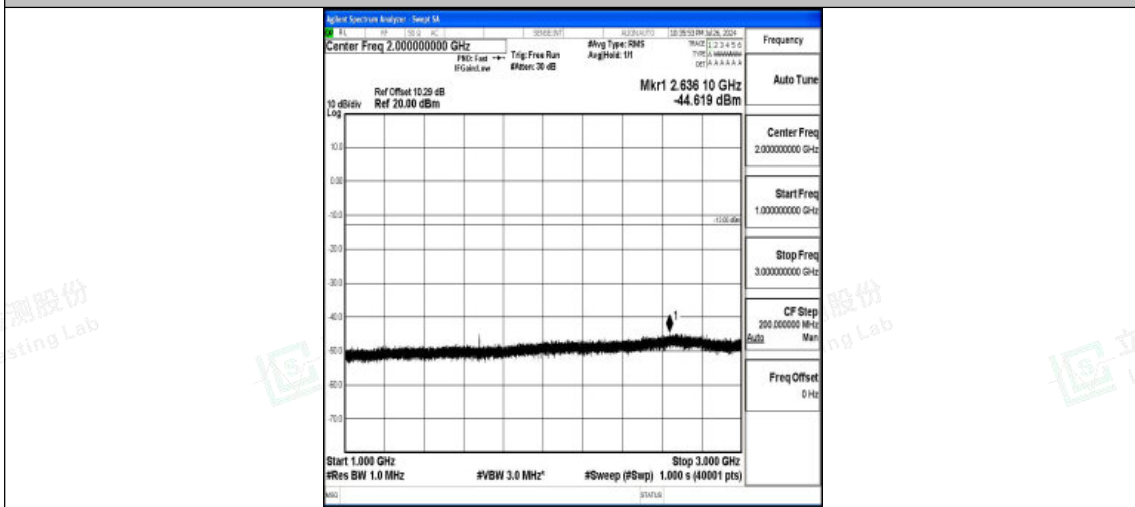

Band5-10MHz-QPSK-20600-1RB#0-1000~3000-PASS

Band5-10MHz-QPSK-20600-1RB#0-3000~10000-PASS

Band5-10MHz-16QAM-20600-1RB#0-0.009~0.15-PASS

Band5-10MHz-16QAM-20600-1RB#0-0.15~30-PASS

Band5-10MHz-16QAM-20600-1RB#0-30~1000-PASS