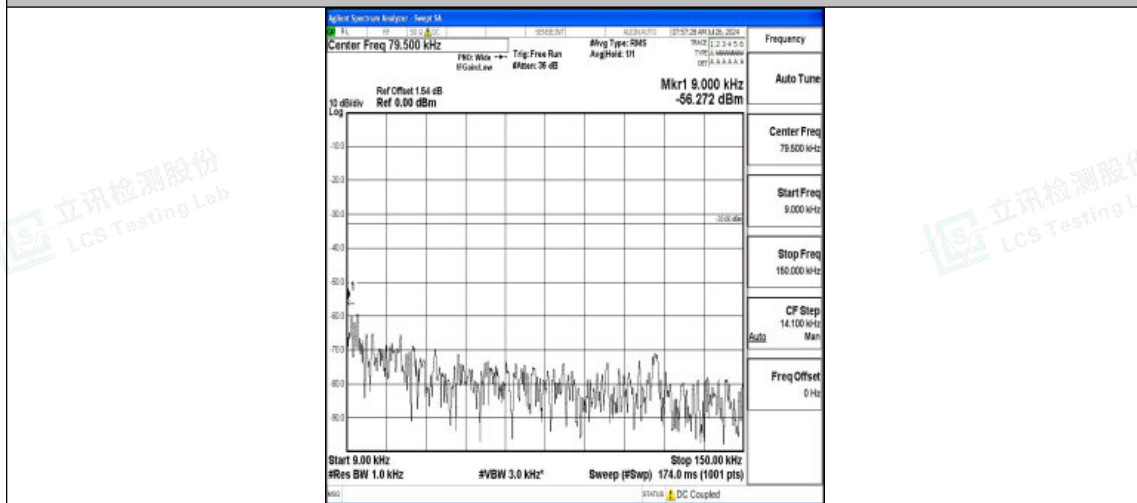

Band5-1.4MHz-16QAM-20525-1RB#0-1000~3000-PASS

Band5-1.4MHz-16QAM-20525-1RB#0-3000~10000-PASS

Band5-1.4MHz-QPSK-20643-1RB#0-0.009~0.15-PASS

Band5-1.4MHz-QPSK-20643-1RB#0-0.15~30-PASS

Band5-1.4MHz-QPSK-20643-1RB#0-30~1000-PASS