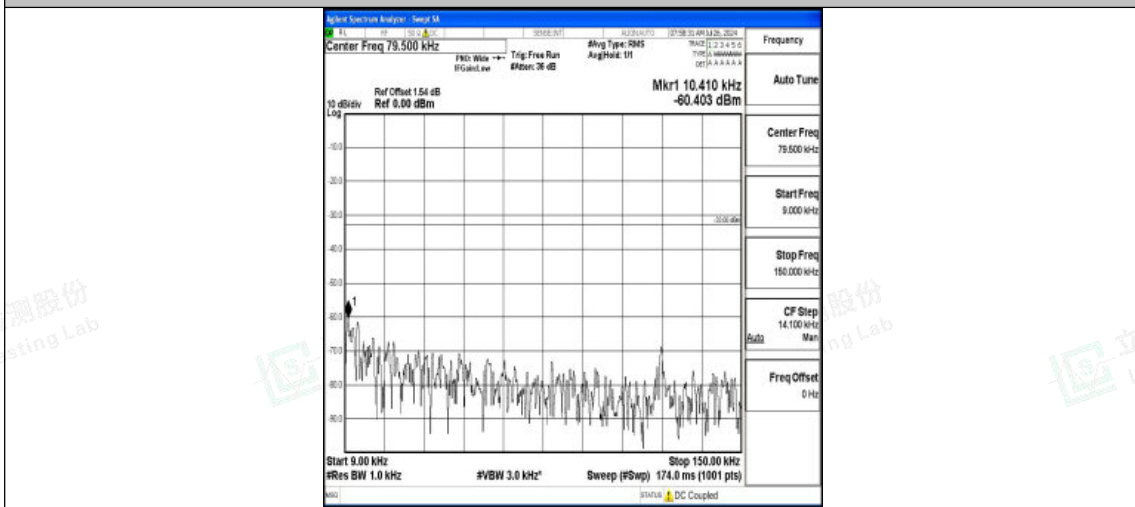

Band5-1.4MHz-QPSK-20643-1RB#0-3000~10000-PASS

Band5-1.4MHz-16QAM-20643-1RB#0-0.009~0.15-PASS