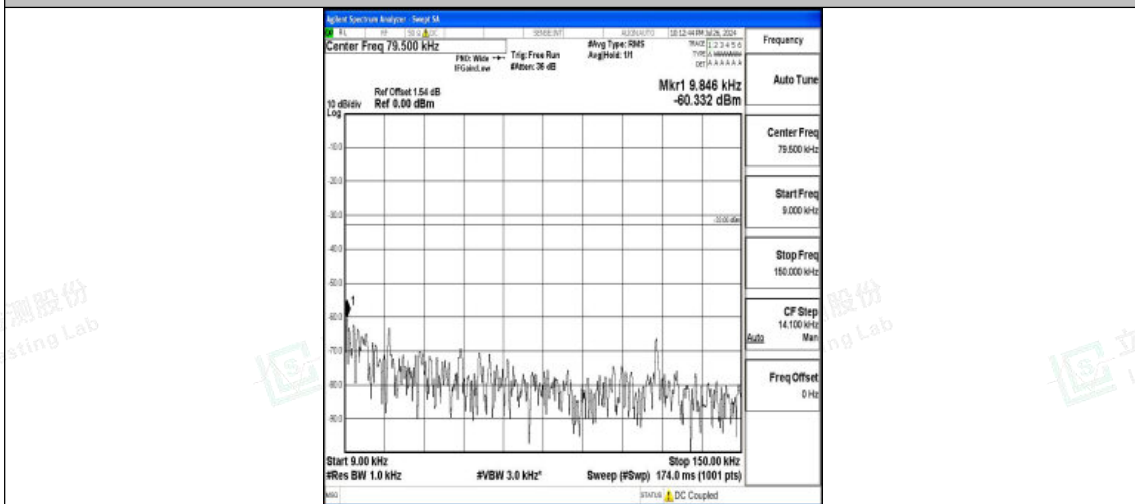

Band5-5MHz-QPSK-20625-1RB#0-3000~10000-PASS

Band5-5MHz-16QAM-20625-1RB#0-0.009~0.15-PASS