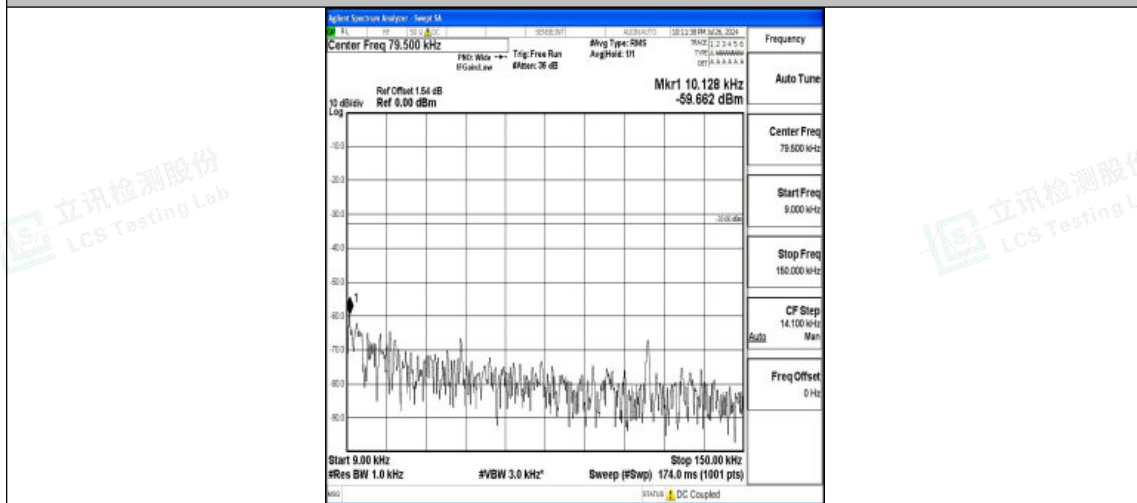

Band5-5MHz-16QAM-20525-1RB#0-3000~10000-PASS

Band5-5MHz-QPSK-20625-1RB#0-0.009~0.15-PASS