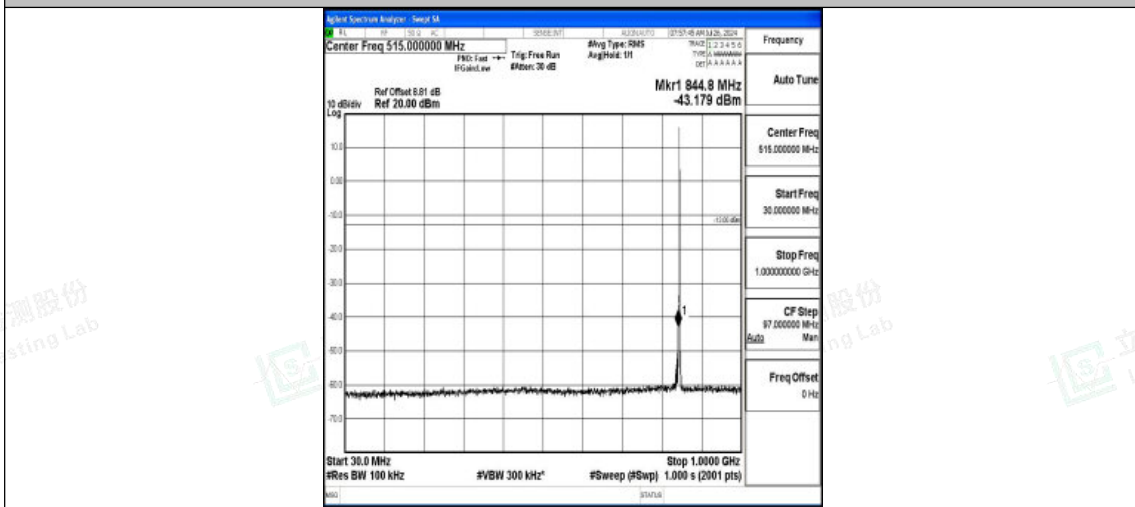

Band5-1.4MHz-16QAM-20525-1RB#0-1000~3000-PASS

Band5-1.4MHz-16QAM-20525-1RB#0-3000~10000-PASS

Band5-1.4MHz-QPSK-20643-1RB#0-0.009~0.15-PASS

Band5-1.4MHz-QPSK-20643-1RB#0-0.15~30-PASS

Band5-1.4MHz-QPSK-20643-1RB#0-30~1000-PASS