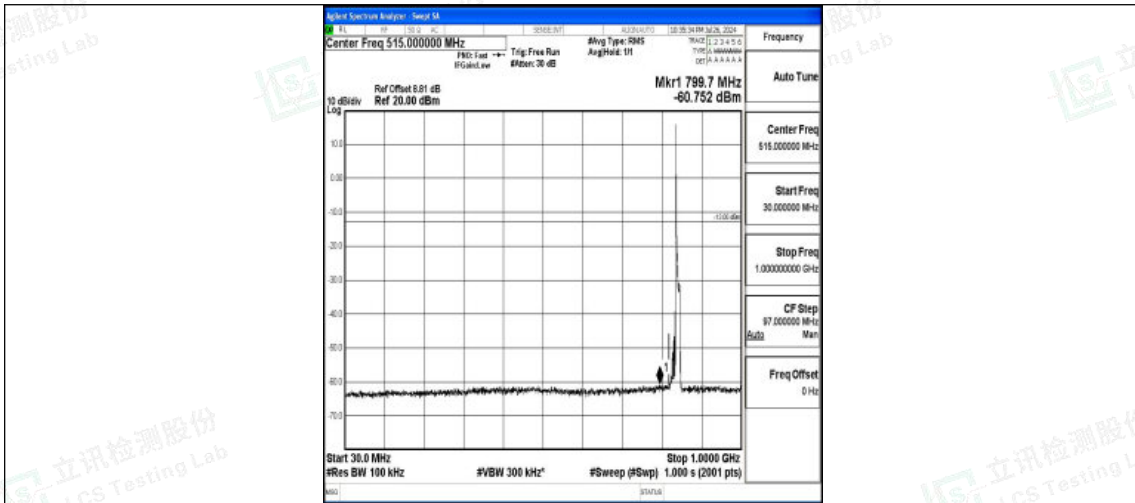

Band5-10MHz-QPSK-20600-1RB#0-1000~3000-PASS

Band5-10MHz-QPSK-20600-1RB#0-3000~10000-PASS

Band5-10MHz-16QAM-20600-1RB#0-0.009~0.15-PASS

Band5-10MHz-16QAM-20600-1RB#0-0.15~30-PASS

Band5-10MHz-16QAM-20600-1RB#0-30~1000-PASS