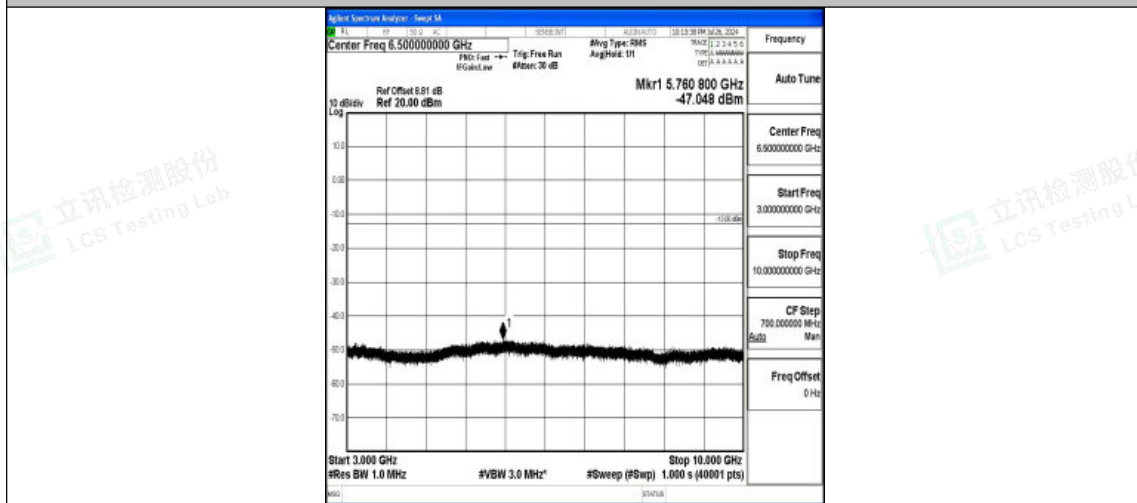

Band5-5MHz-16QAM-20625-1RB#0-1000~3000-PASS

Band5-5MHz-16QAM-20625-1RB#0-3000~10000-PASS