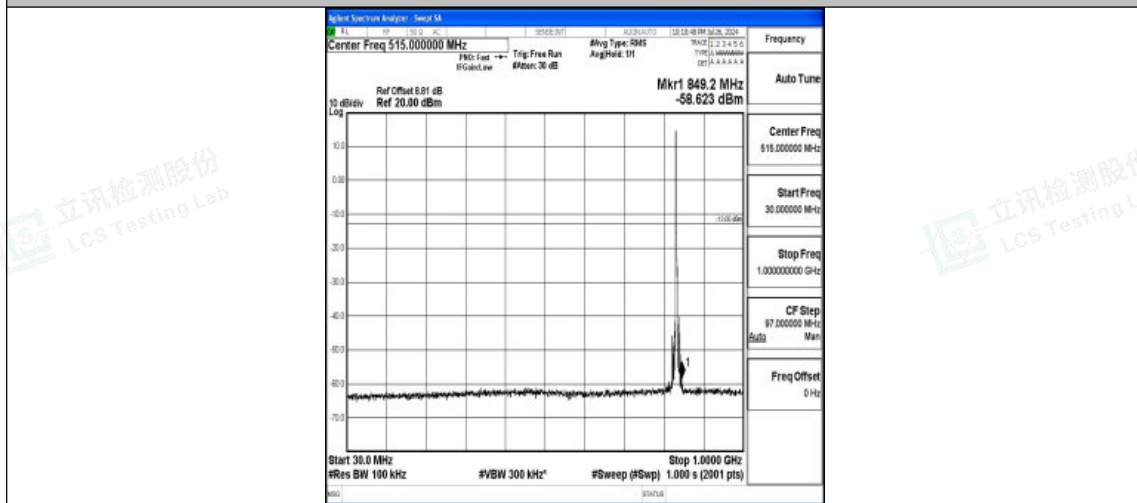

Band5-5MHz-QPSK-20525-1RB#0-1000~3000-PASS

Band5-5MHz-QPSK-20525-1RB#0-3000~10000-PASS

Band5-5MHz-16QAM-20525-1RB#0-0.009~0.15-PASS

Band5-5MHz-16QAM-20525-1RB#0-0.15~30-PASS

Band5-5MHz-16QAM-20525-1RB#0-30~1000-PASS