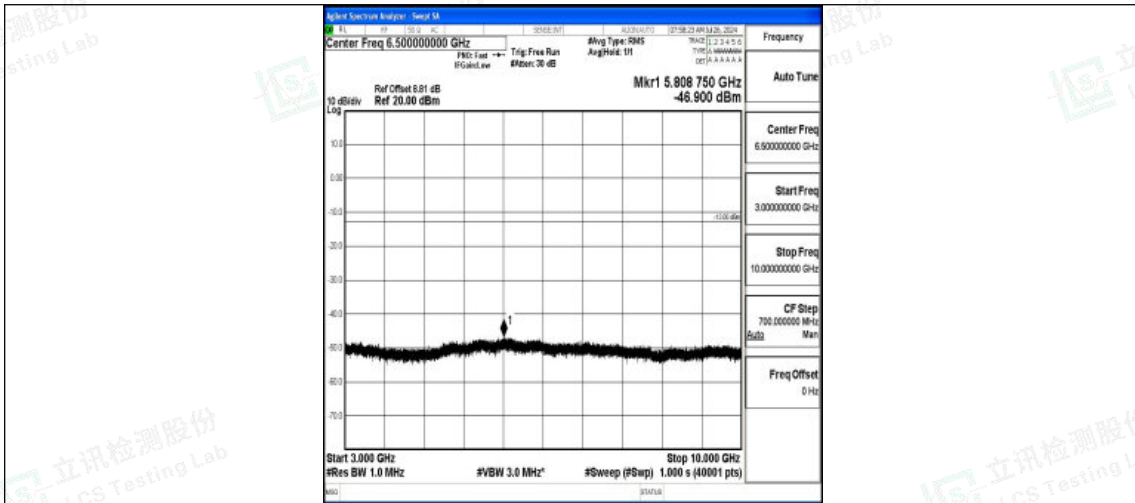

Band5-1.4MHz-QPSK-20643-1RB#0-1000~3000-PASS

Band5-1.4MHz-QPSK-20643-1RB#0-3000~10000-PASS