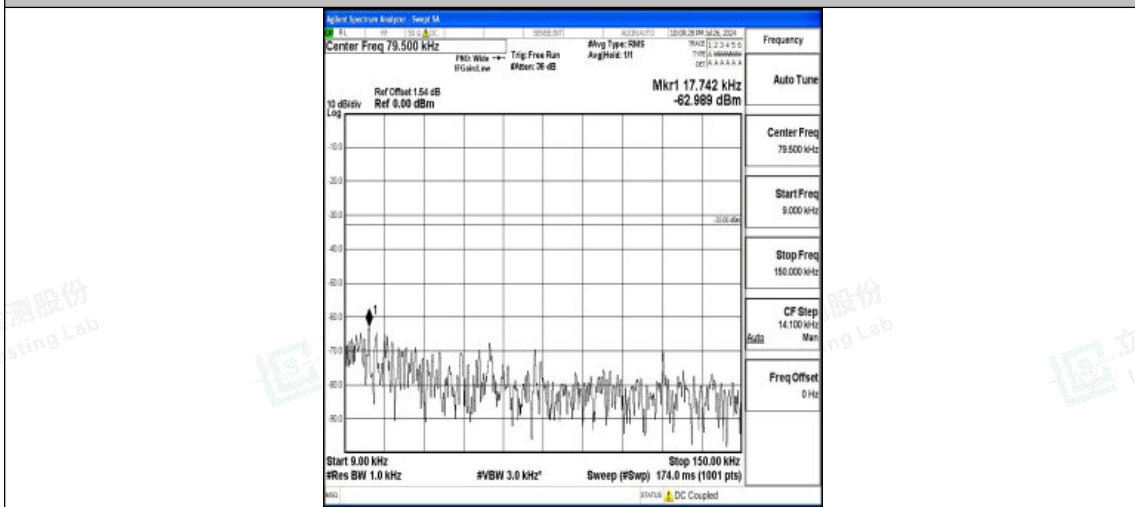

Band5-5MHz-16QAM-20425-1RB#0-3000~10000-PASS

Band5-5MHz-QPSK-20525-1RB#0-0.009~0.15-PASS