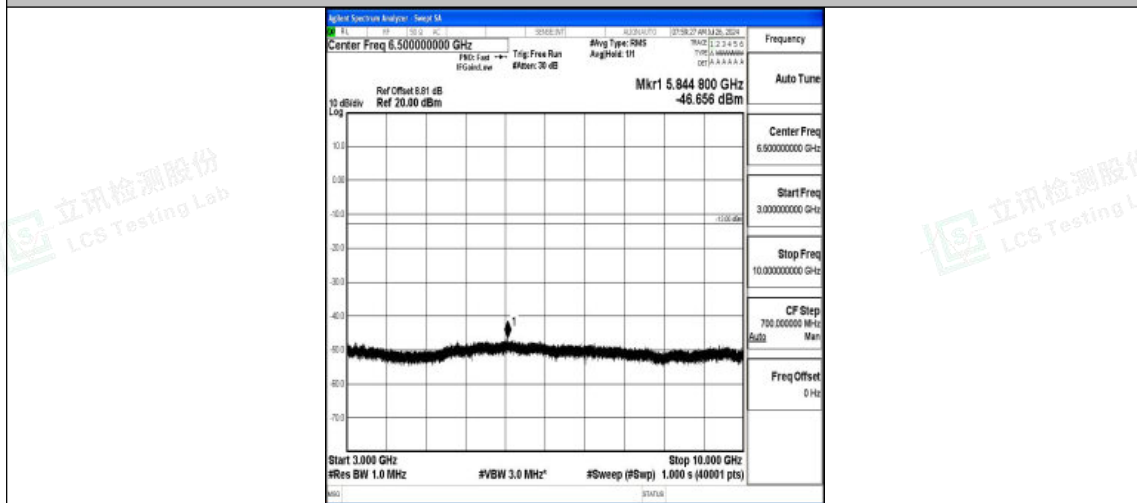

Band5-1.4MHz-16QAM-20643-1RB#0-1000~3000-PASS

Band5-1.4MHz-16QAM-20643-1RB#0-3000~10000-PASS