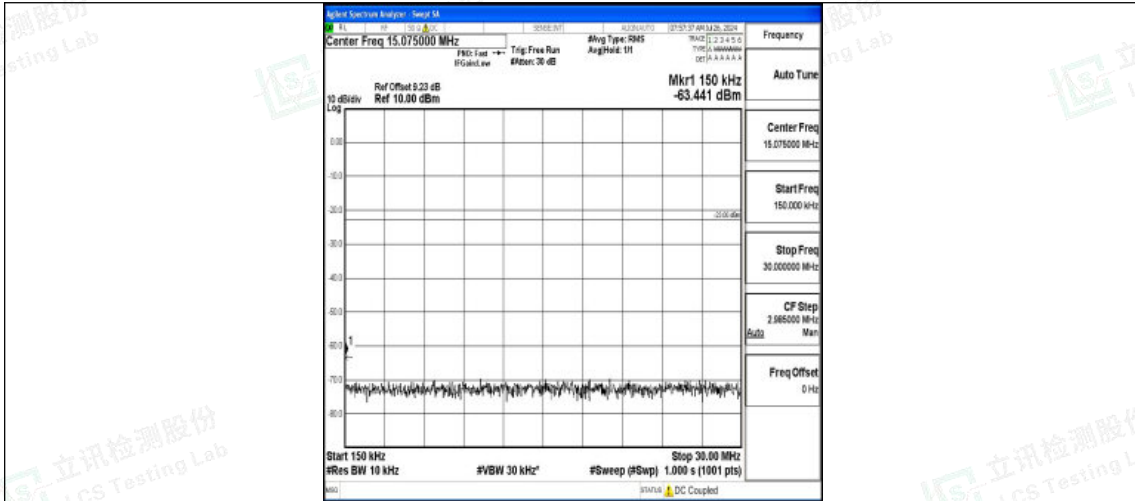

Band5-1.4MHz-16QAM-20525-1RB#0-1000~3000-PASS

Band5-1.4MHz-16QAM-20525-1RB#0-3000~10000-PASS

Band5-1.4MHz-QPSK-20643-1RB#0-0.009~0.15-PASS

Band5-1.4MHz-QPSK-20643-1RB#0-0.15~30-PASS

Band5-1.4MHz-QPSK-20643-1RB#0-30~1000-PASS