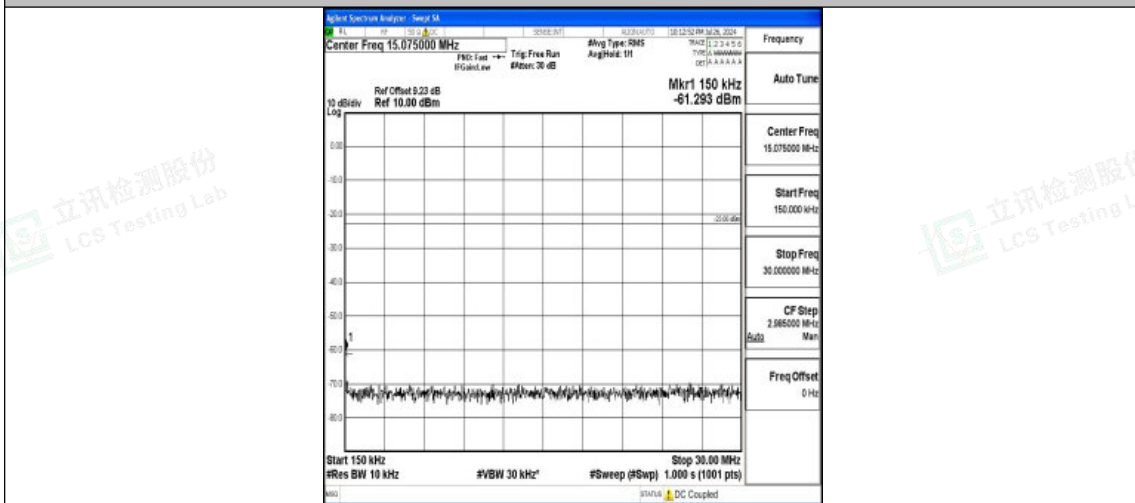

Band5-5MHz-QPSK-20625-1RB#0-1000~3000-PASS

Band5-5MHz-QPSK-20625-1RB#0-3000~10000-PASS

Band5-5MHz-16QAM-20625-1RB#0-0.009~0.15-PASS

Band5-5MHz-16QAM-20625-1RB#0-0.15~30-PASS

Band5-5MHz-16QAM-20625-1RB#0-30~1000-PASS