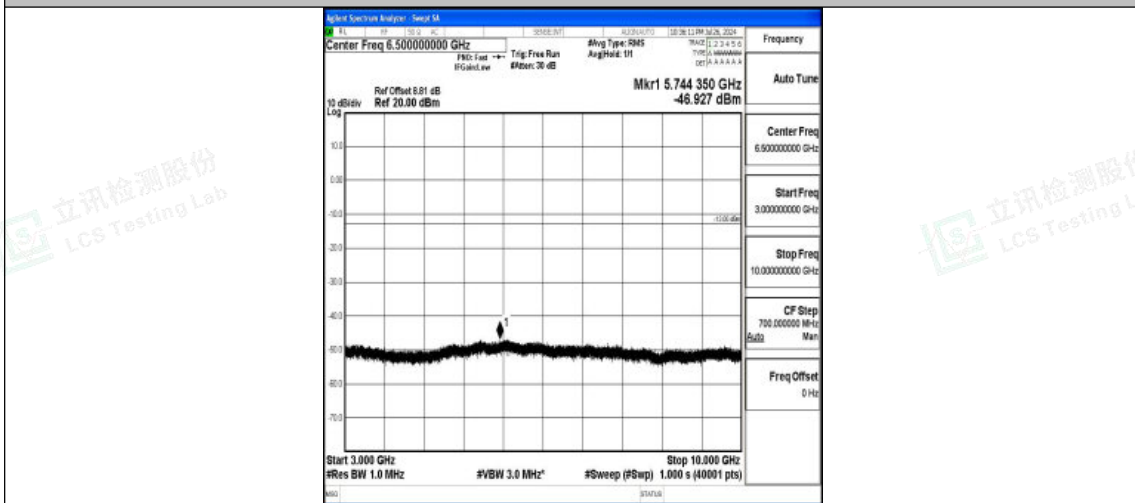

Band5-10MHz-16QAM-20600-1RB#0-1000~3000-PASS

Band5-10MHz-16QAM-20600-1RB#0-3000~10000-PASS