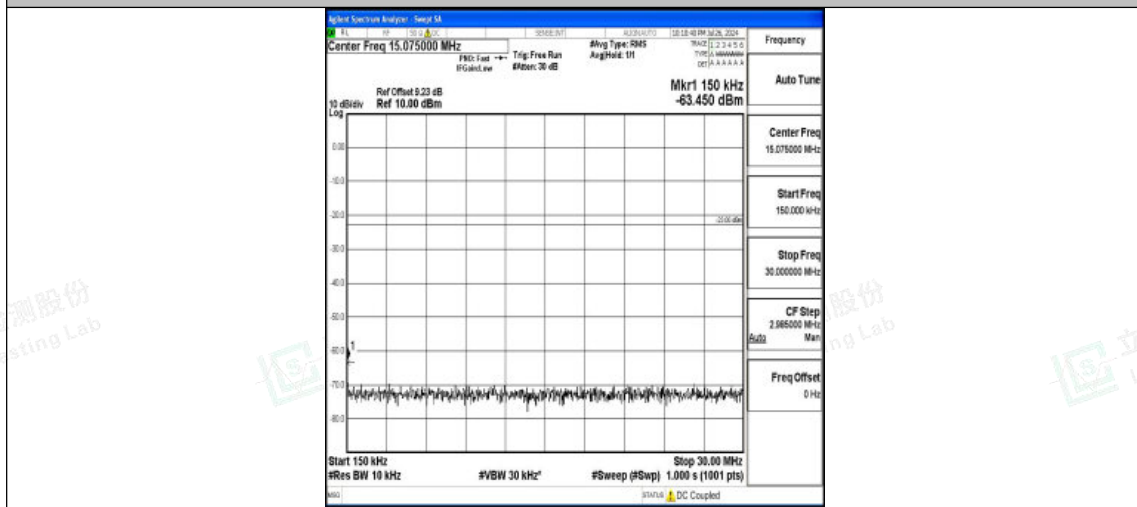

Band5-5MHz-QPSK-20525-1RB#0-1000~3000-PASS

Band5-5MHz-QPSK-20525-1RB#0-3000~10000-PASS

Band5-5MHz-16QAM-20525-1RB#0-0.009~0.15-PASS

Band5-5MHz-16QAM-20525-1RB#0-0.15~30-PASS

Band5-5MHz-16QAM-20525-1RB#0-30~1000-PASS