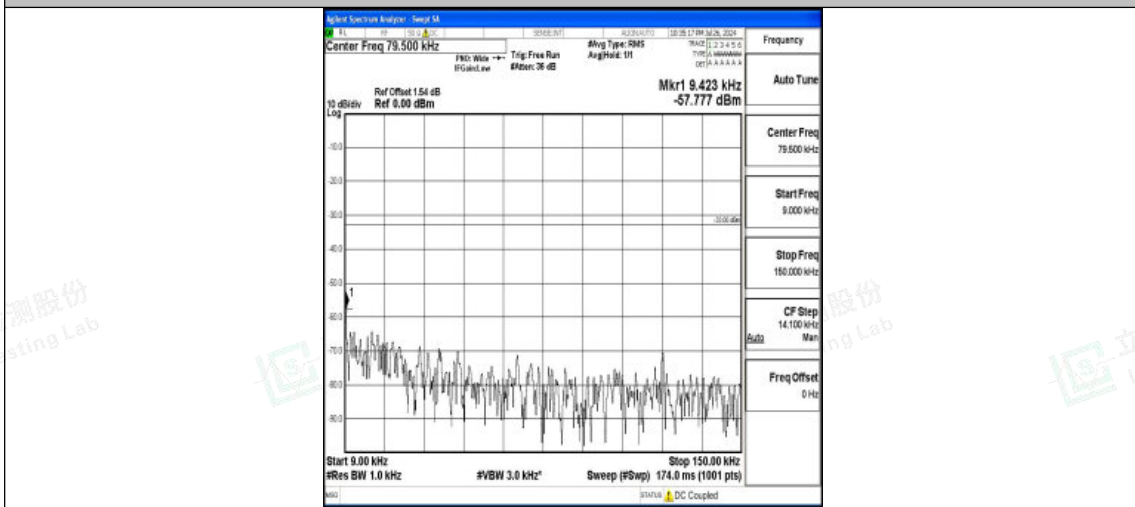

Band5-10MHz-QPSK-20600-1RB#0-3000~10000-PASS

Band5-10MHz-16QAM-20600-1RB#0-0.009~0.15-PASS