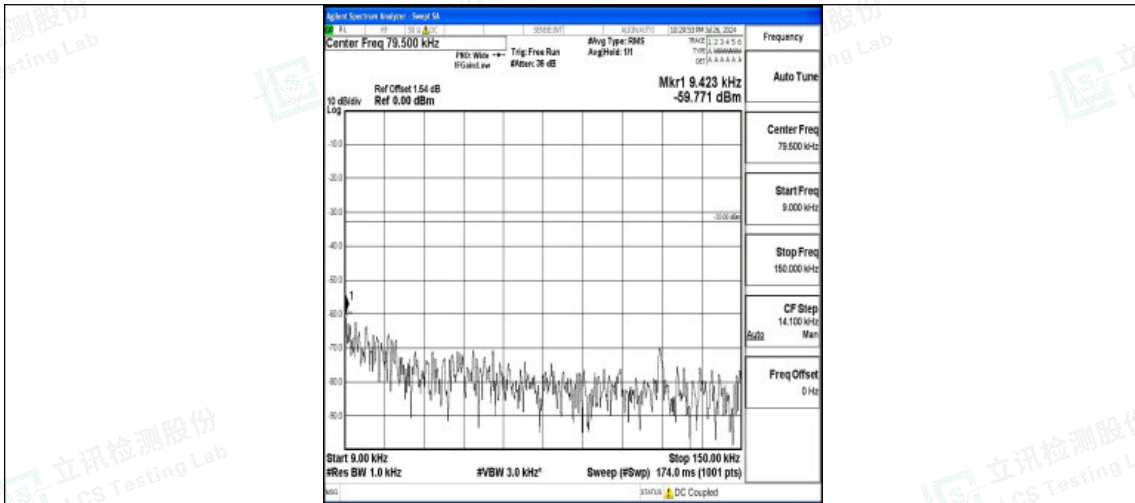

Band5-5MHz-16QAM-20625-1RB#0-3000~10000-PASS

Band5-10MHz-QPSK-20450-1RB#0-0.009~0.15-PASS