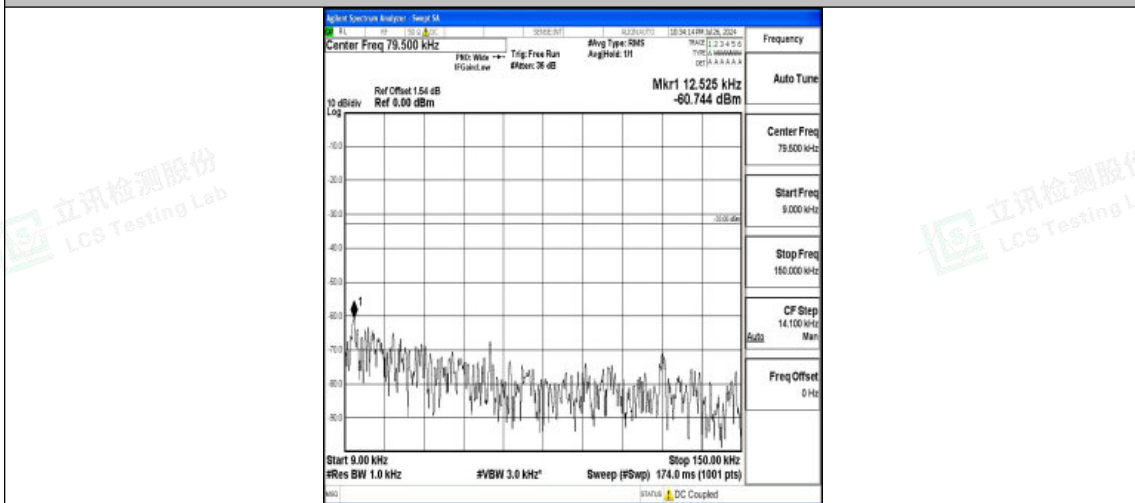

Band5-10MHz-16QAM-20525-1RB#0-3000~10000-PASS

Band5-10MHz-QPSK-20600-1RB#0-0.009~0.15-PASS