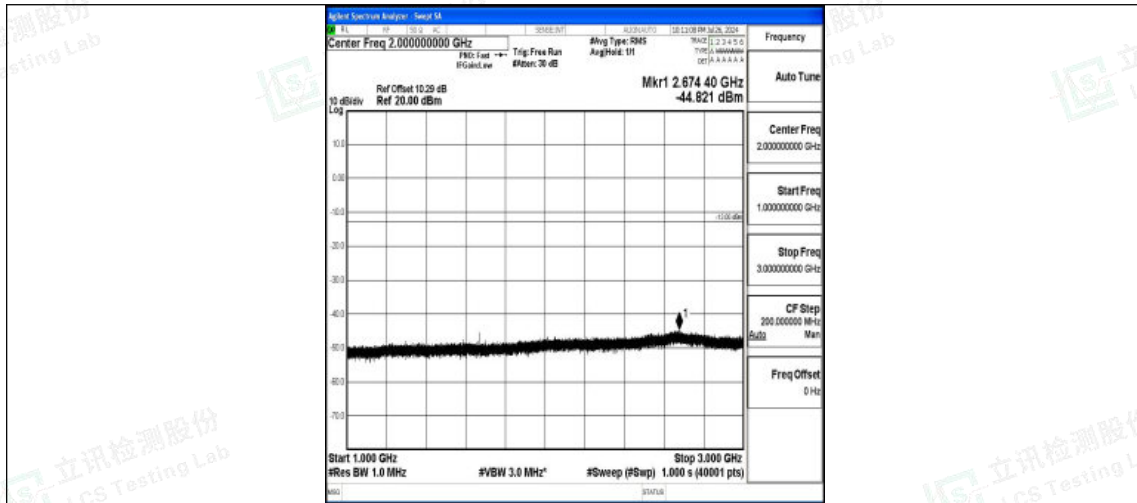

Band5-5MHz-QPSK-20525-1RB#0-1000~3000-PASS

Band5-5MHz-QPSK-20525-1RB#0-3000~10000-PASS

Band5-5MHz-16QAM-20525-1RB#0-0.009~0.15-PASS

Band5-5MHz-16QAM-20525-1RB#0-0.15~30-PASS

Band5-5MHz-16QAM-20525-1RB#0-30~1000-PASS