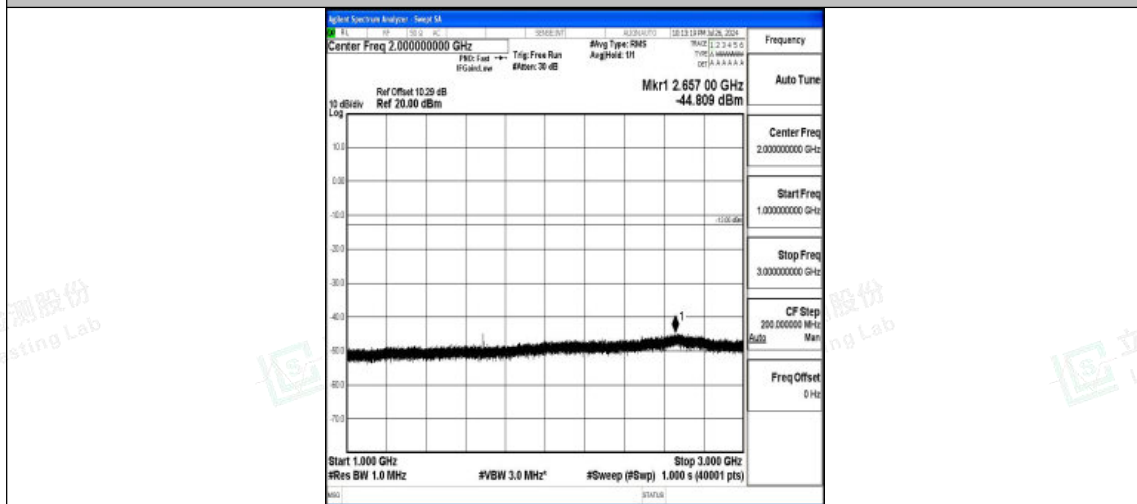

Band5-5MHz-QPSK-20625-1RB#0-1000~3000-PASS

Band5-5MHz-QPSK-20625-1RB#0-3000~10000-PASS

Band5-5MHz-16QAM-20625-1RB#0-0.009~0.15-PASS

Band5-5MHz-16QAM-20625-1RB#0-0.15~30-PASS

Band5-5MHz-16QAM-20625-1RB#0-30~1000-PASS