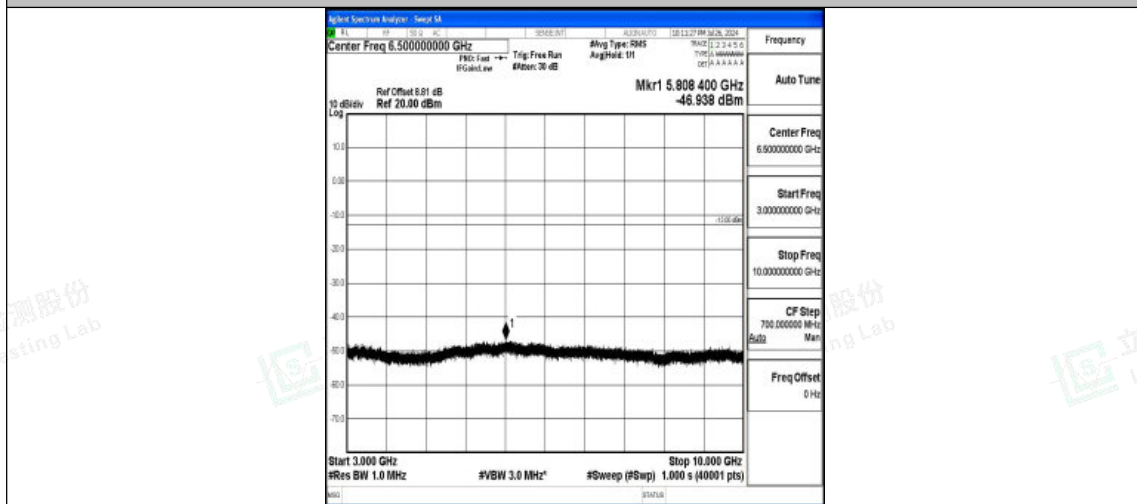

Band5-5MHz-16QAM-20525-1RB#0-1000~3000-PASS

Band5-5MHz-16QAM-20525-1RB#0-3000~10000-PASS