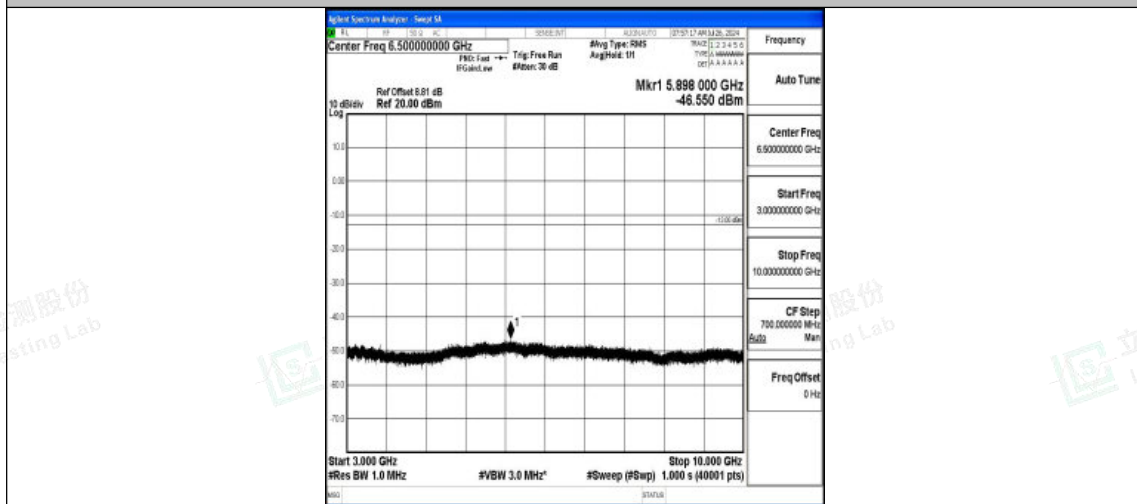

Band5-1.4MHz-16QAM-20525-1RB#0-1000~3000-PASS

Band5-1.4MHz-16QAM-20525-1RB#0-3000~10000-PASS

Band5-1.4MHz-QPSK-20643-1RB#0-0.009~0.15-PASS

Band5-1.4MHz-QPSK-20643-1RB#0-0.15~30-PASS

Band5-1.4MHz-QPSK-20643-1RB#0-30~1000-PASS