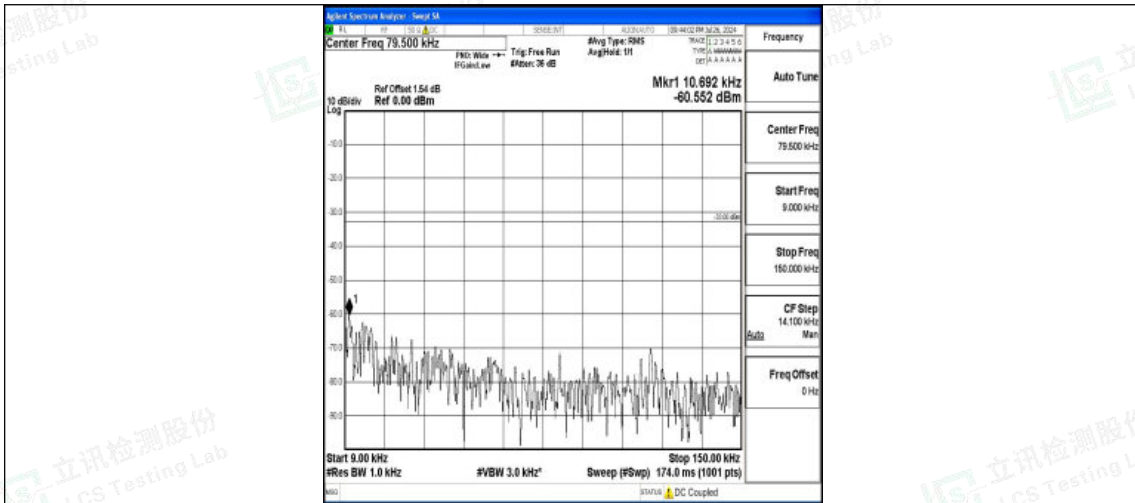

Band5-1.4MHz-16QAM-20643-1RB#0-3000~10000-PASS

Band5-3MHz-QPSK-20415-1RB#0-0.009~0.15-PASS