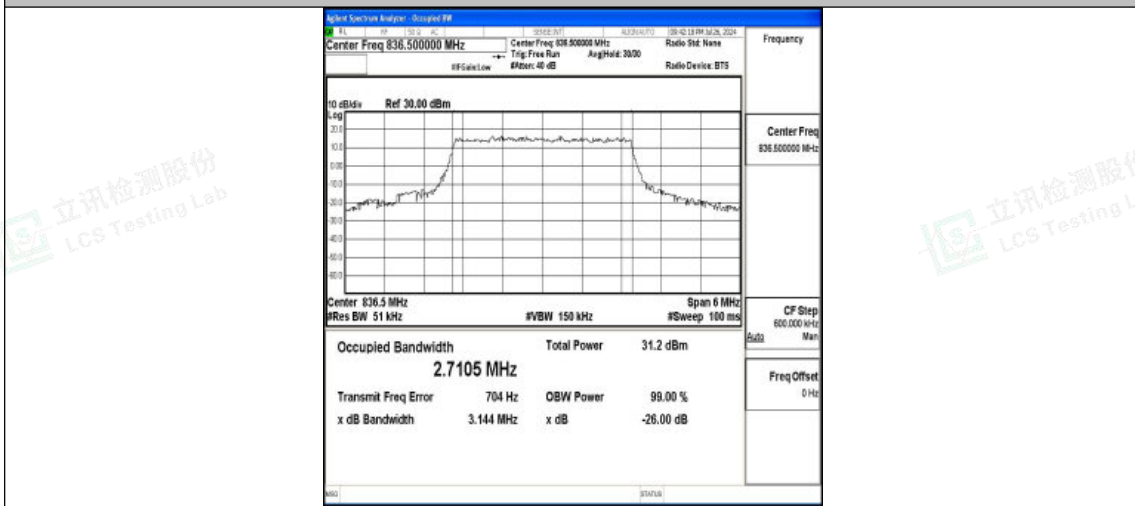

Band5-3MHz-16QAM-20415-15RB#0-PASS

Band5-3MHz-QPSK-20525-15RB#0-PASS