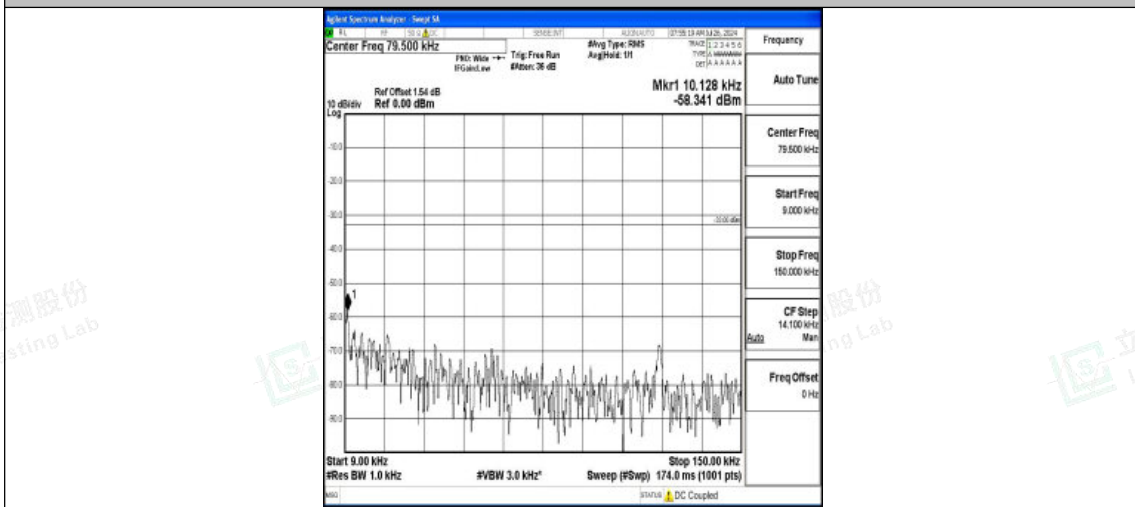

Band5-1.4MHz-QPSK-20525-1RB#0-0.009~0.15-PASS