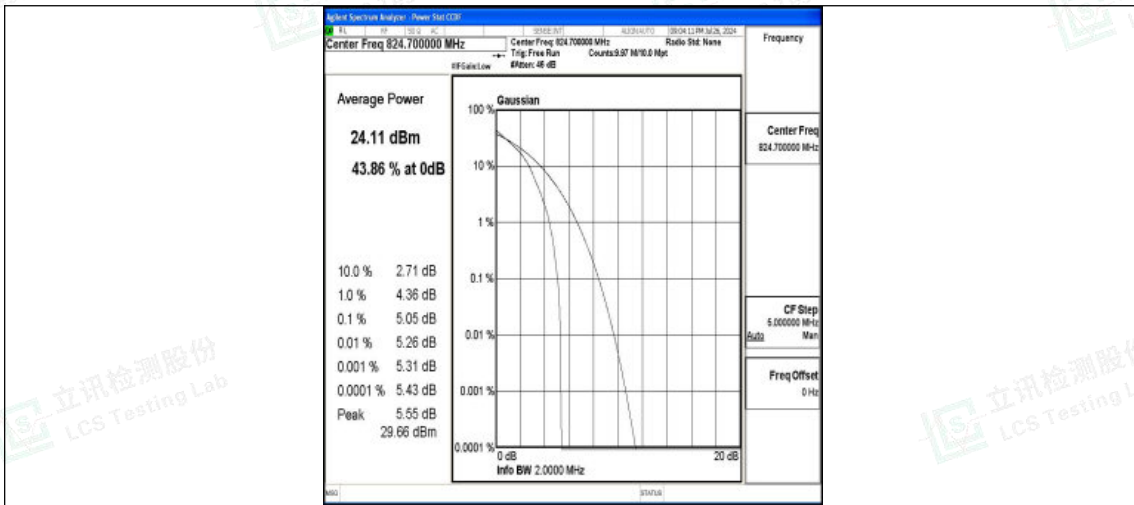

Test Graphs

Band5-1.4MHz-QPSK-20407-1RB#0-PASS