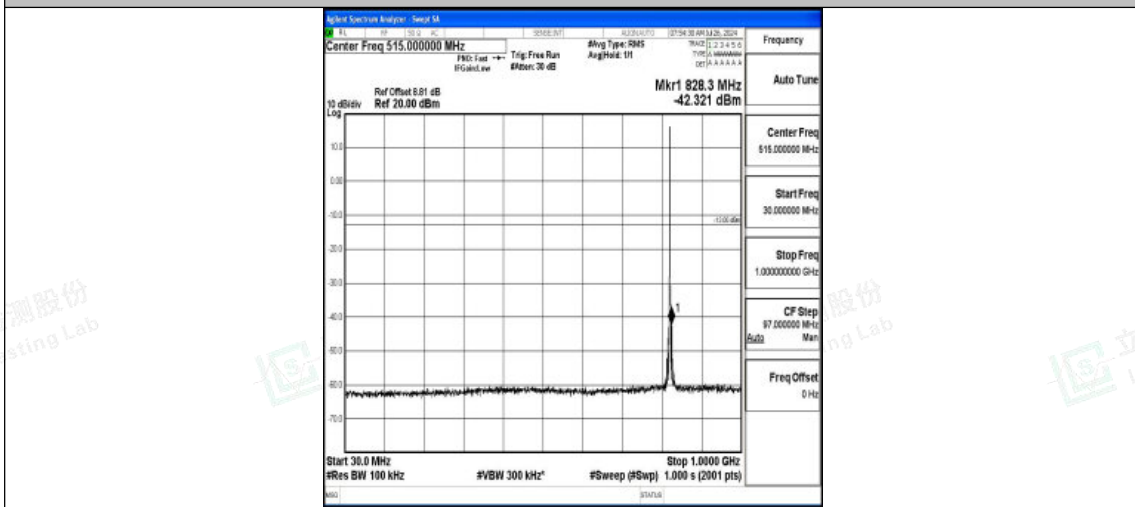

Band5-1.4MHz-16QAM-20407-1RB#0-30~1000-PASS