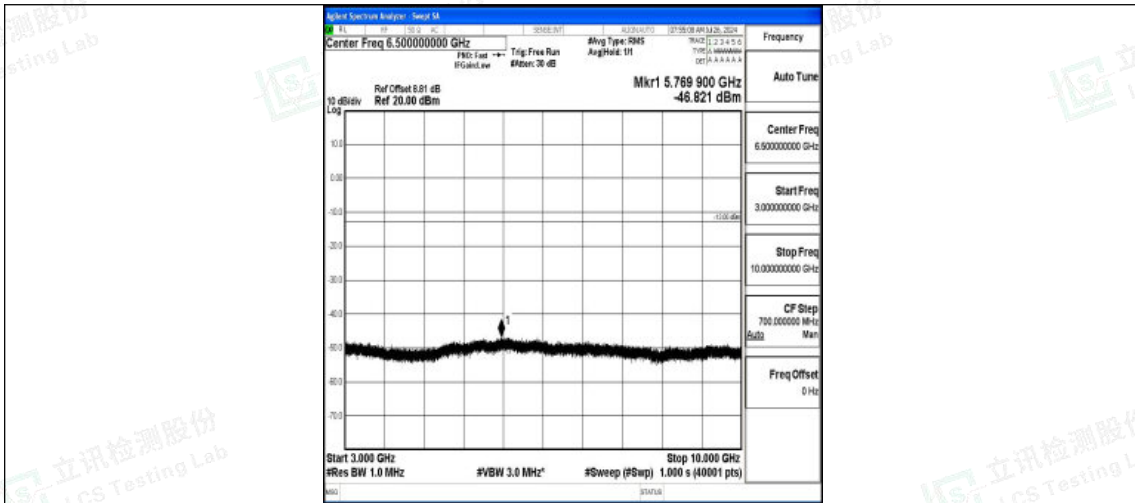

Band5-1.4MHz-16QAM-20407-1RB#0-3000~10000-PASS