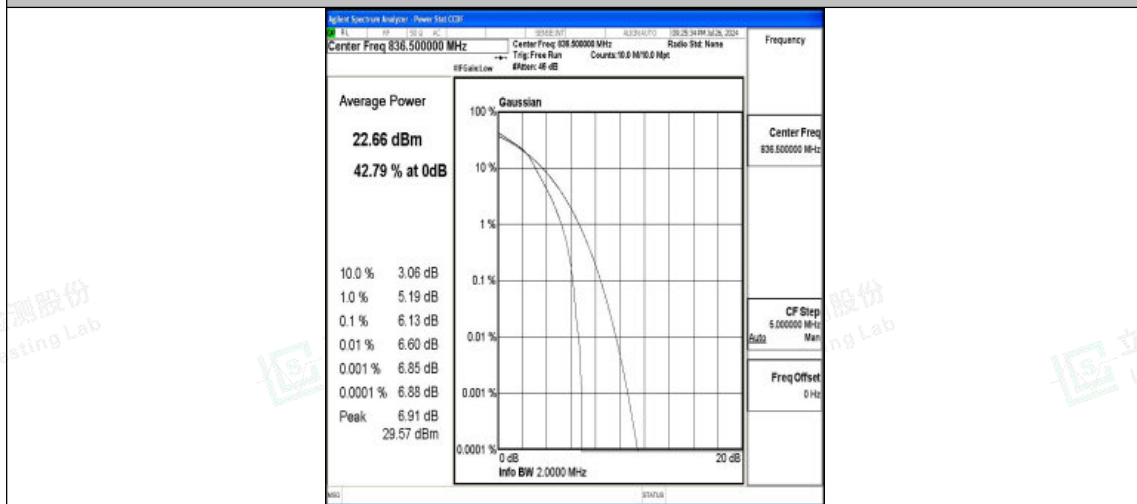

Band5-1.4MHz-16QAM-20525-6RB#0-PASS