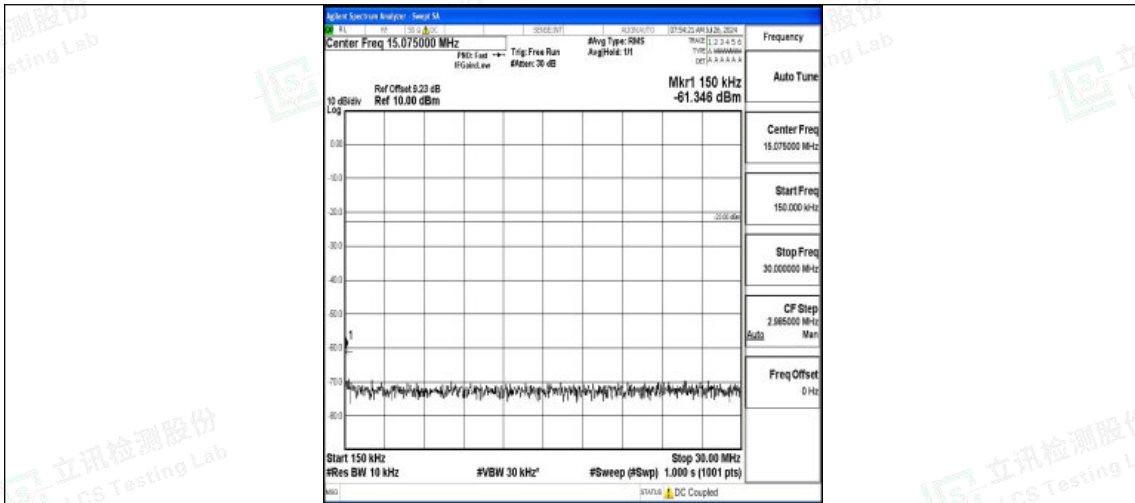

Band5-1.4MHz-16QAM-20407-1RB#0-0.15~30-PASS