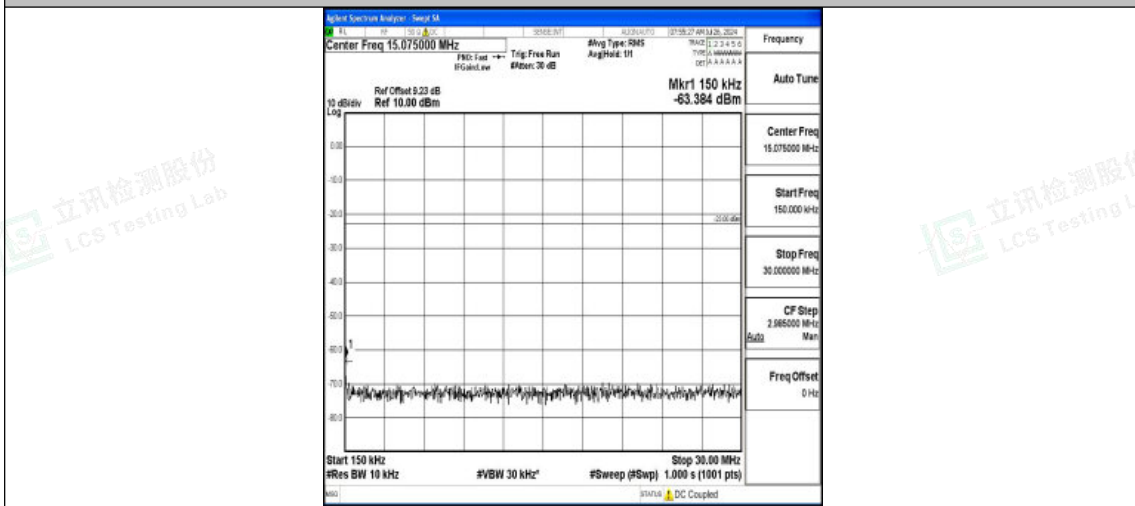

Band5-1.4MHz-QPSK-20525-1RB#0-0.15~30-PASS