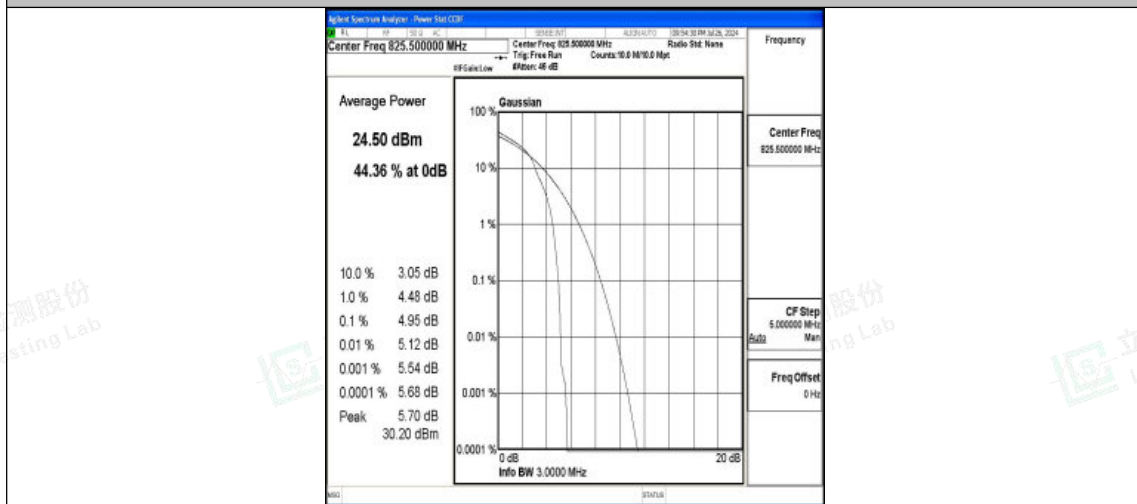

Band5-3MHz-QPSK-20415-1RB#0-PASS