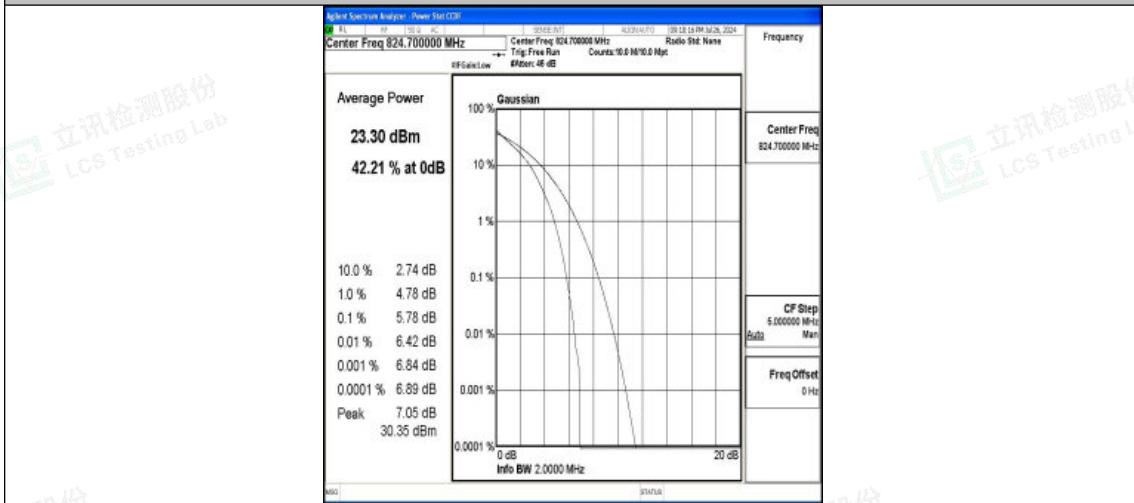

Band5-1.4MHz-QPSK-20407-6RB#0-PASS