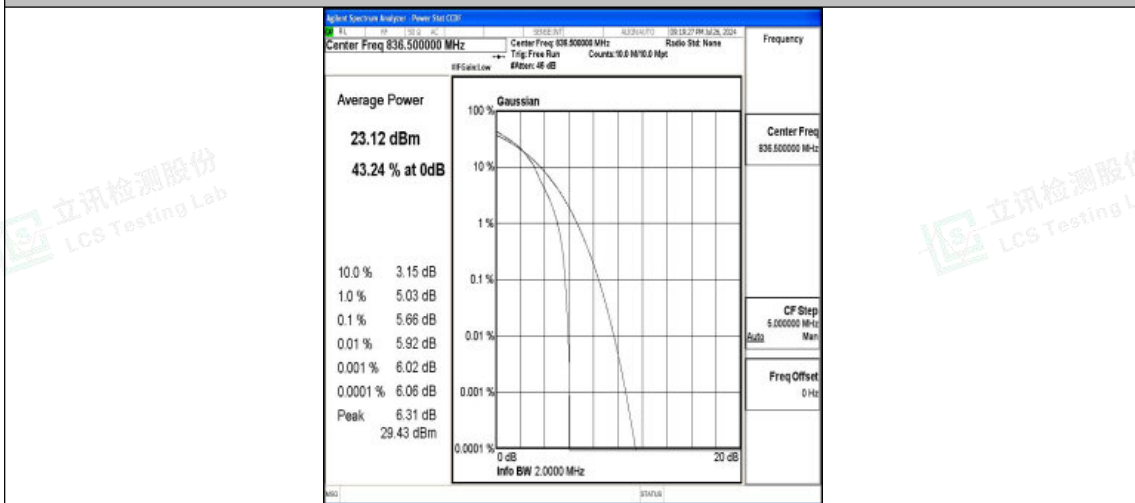

### Test Graphs

Band5-1.4MHz-QPSK-20407-1RB#0-PASS

Band5-1.4MHz-16QAM-20407-1RB#0-PASS

Band5-1.4MHz-QPSK-20407-6RB#0-PASS

Band5-1.4MHz-16QAM-20407-6RB#0-PASS

Band5-1.4MHz-QPSK-20525-1RB#0-PASS

Band5-1.4MHz-16QAM-20525-1RB#0-PASS