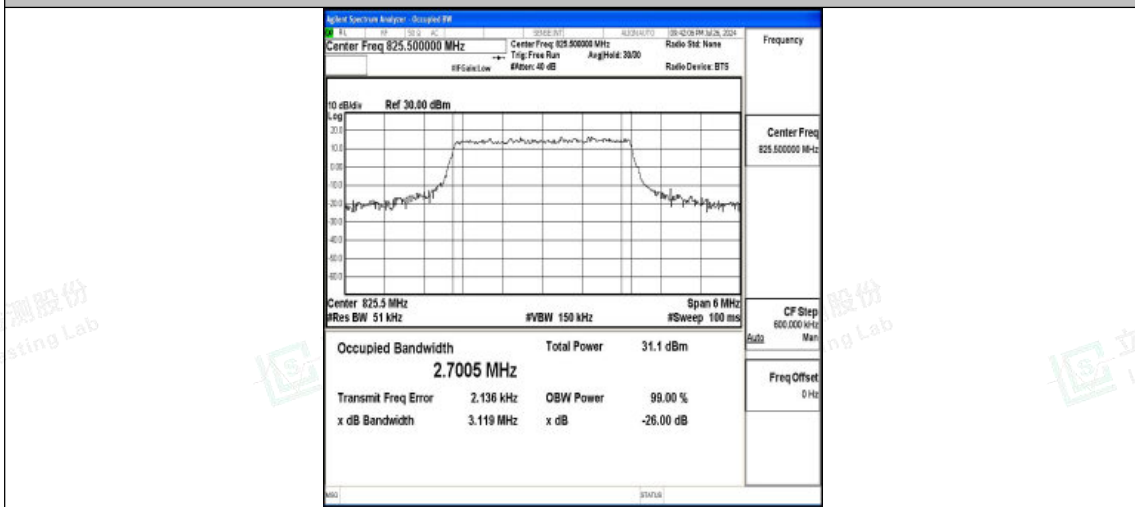

Band5-3MHz-QPSK-20415-15RB#0-PASS