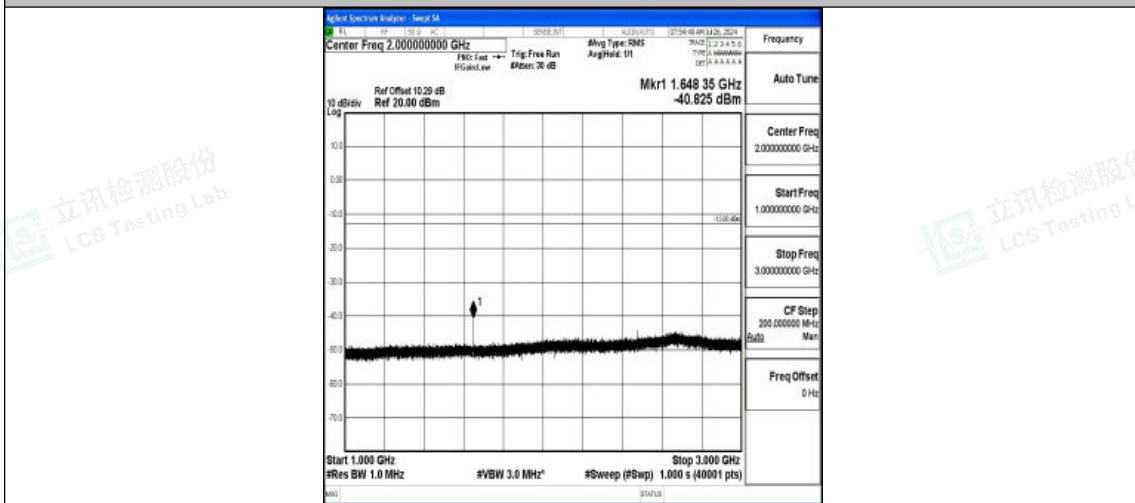

Band5-1.4MHz-16QAM-20407-1RB#0-1000~3000-PASS