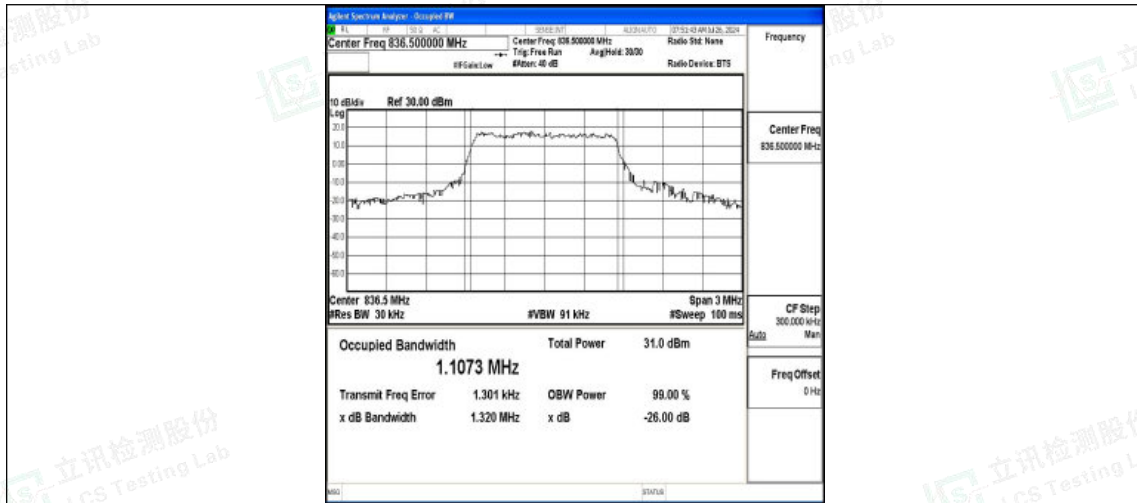

### Test Graphs

Band5-1.4MHz-QPSK-20407-6RB#0-PASS

Band5-1.4MHz-16QAM-20407-6RB#0-PASS

Band5-1.4MHz-QPSK-20525-6RB#0-PASS

Band5-1.4MHz-16QAM-20525-6RB#0-PASS

Band5-1.4MHz-QPSK-20643-6RB#0-PASS

Band5-1.4MHz-16QAM-20643-6RB#0-PASS