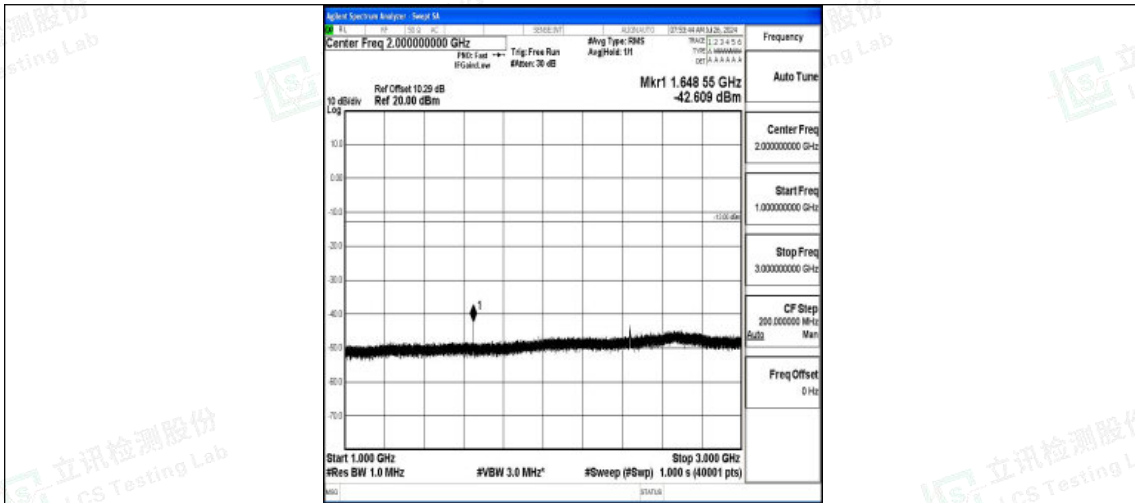

### Test Graphs

Band5-1.4MHz-QPSK-20407-1RB#0-0.009~0.15-PASS

Band5-1.4MHz-QPSK-20407-1RB#0-0.15~30-PASS

Band5-1.4MHz-QPSK-20407-1RB#0-30~1000-PASS

Band5-1.4MHz-QPSK-20407-1RB#0-1000~3000-PASS

Band5-1.4MHz-QPSK-20407-1RB#0-3000~10000-PASS