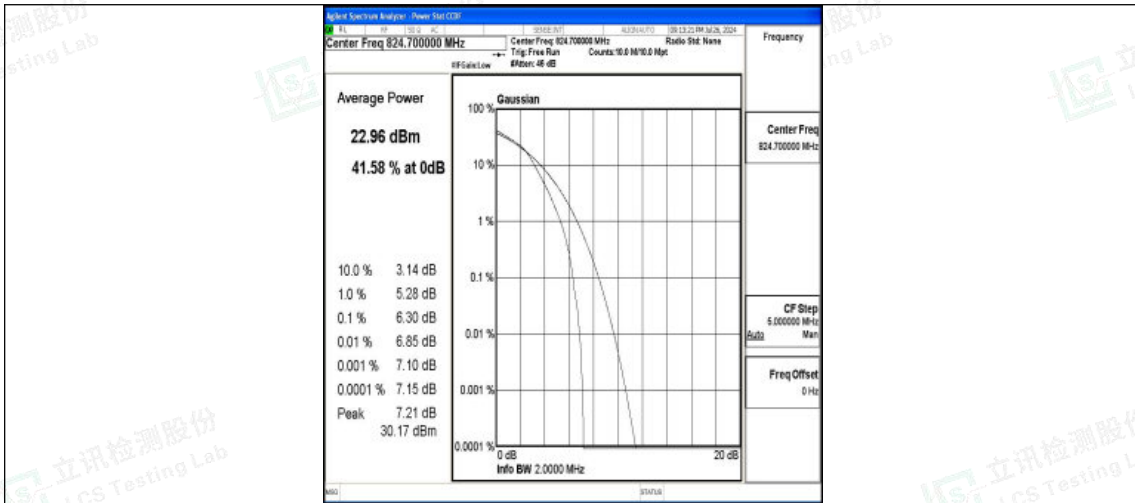

### Test Graphs

Band5-1.4MHz-QPSK-20407-1RB#0-PASS

Band5-1.4MHz-16QAM-20407-1RB#0-PASS

Band5-1.4MHz-QPSK-20407-6RB#0-PASS

Band5-1.4MHz-16QAM-20407-6RB#0-PASS

Band5-1.4MHz-QPSK-20525-1RB#0-PASS

Band5-1.4MHz-16QAM-20525-1RB#0-PASS