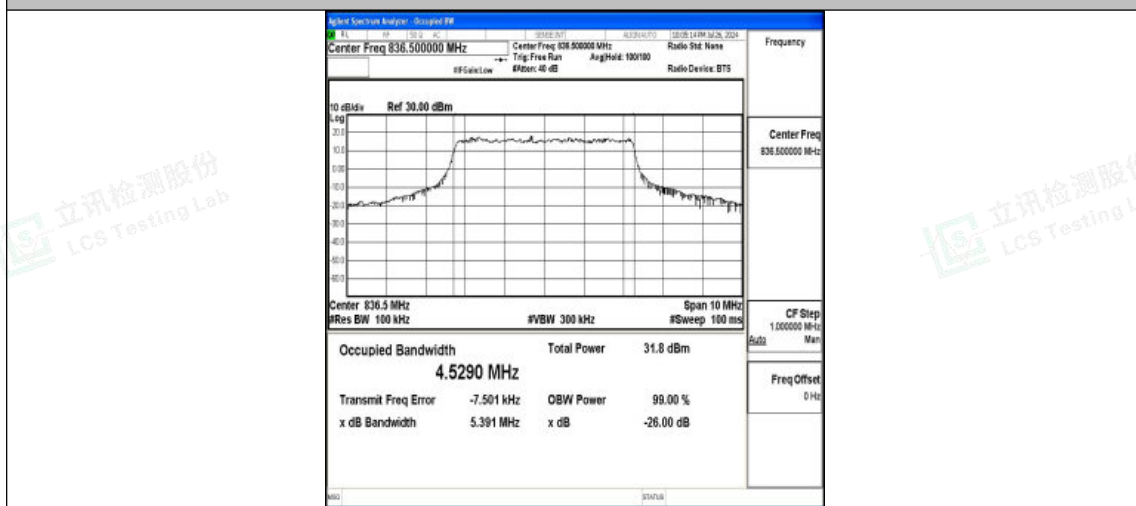

Band5-5MHz-16QAM-20425-25RB#0-PASS

Band5-5MHz-QPSK-20525-25RB#0-PASS