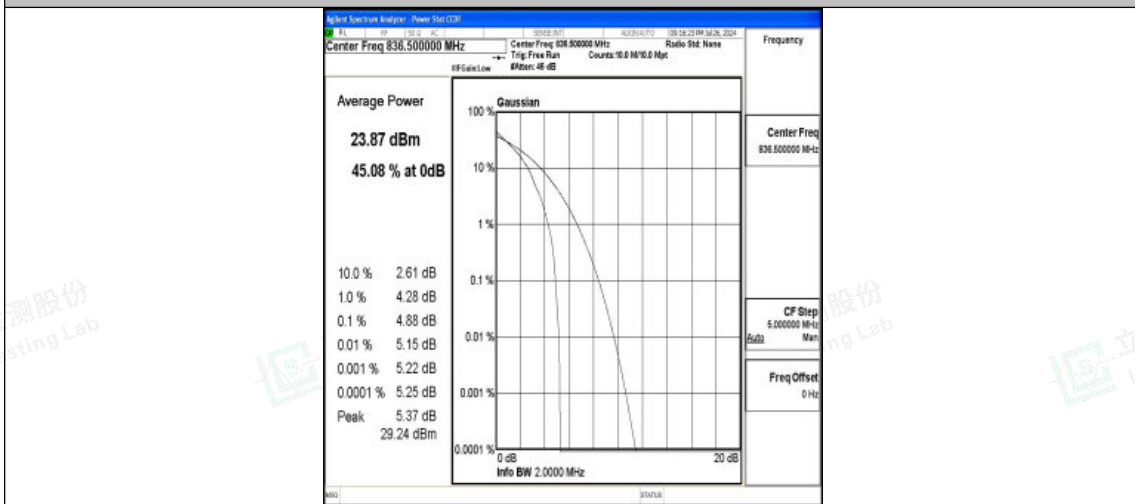

### Test Graphs

Band5-1.4MHz-QPSK-20407-1RB#0-PASS

Band5-1.4MHz-16QAM-20407-1RB#0-PASS

Band5-1.4MHz-QPSK-20407-6RB#0-PASS

Band5-1.4MHz-16QAM-20407-6RB#0-PASS

Band5-1.4MHz-QPSK-20525-1RB#0-PASS

Band5-1.4MHz-16QAM-20525-1RB#0-PASS