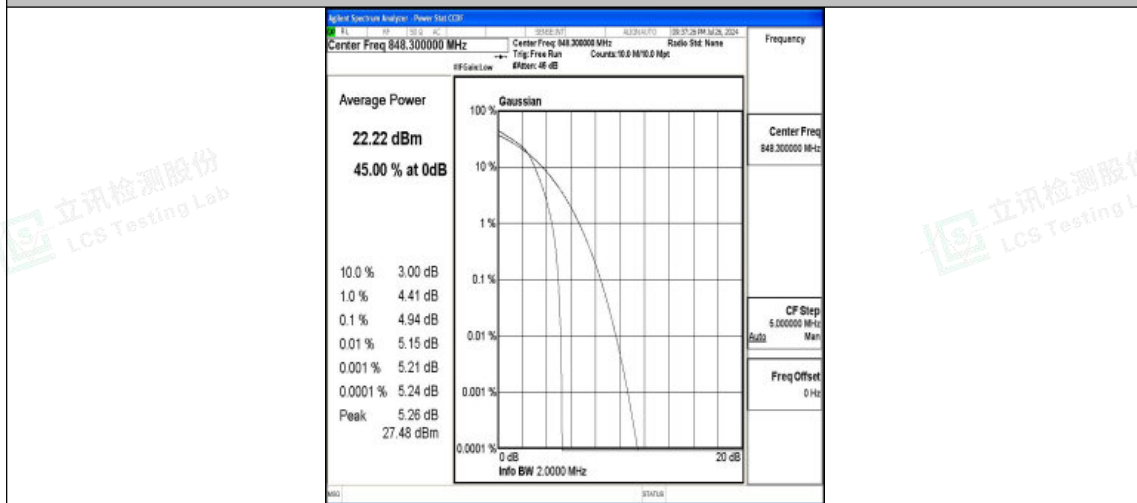

Band5-1.4MHz-QPSK-20525-6RB#0-PASS

Band5-1.4MHz-16QAM-20525-6RB#0-PASS

Band5-1.4MHz-QPSK-20643-1RB#0-PASS

Band5-1.4MHz-16QAM-20643-1RB#0-PASS

Band5-1.4MHz-QPSK-20643-6RB#0-PASS

Band5-1.4MHz-16QAM-20643-6RB#0-PASS