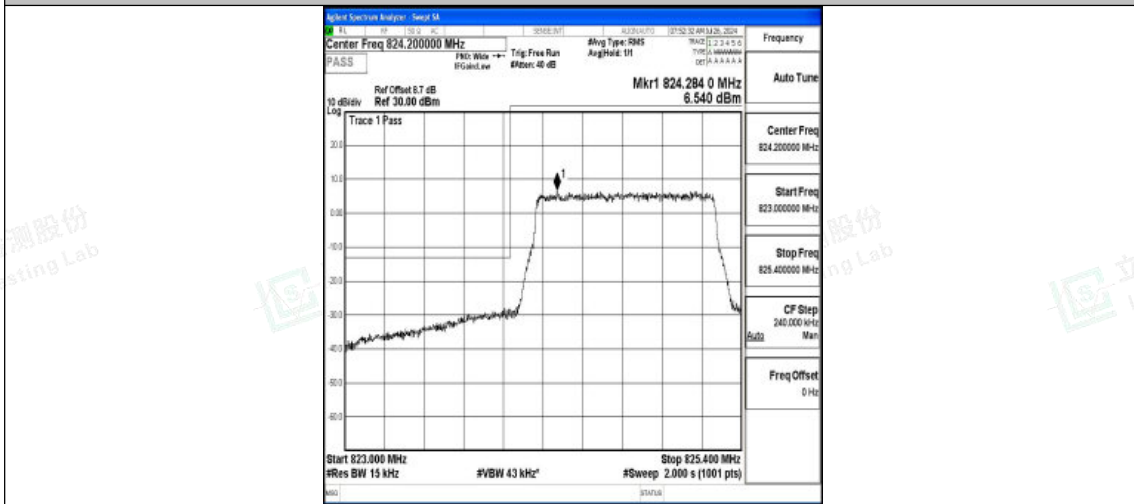

Band5-1.4MHz-16QAM-20407-6RB#0-PASS