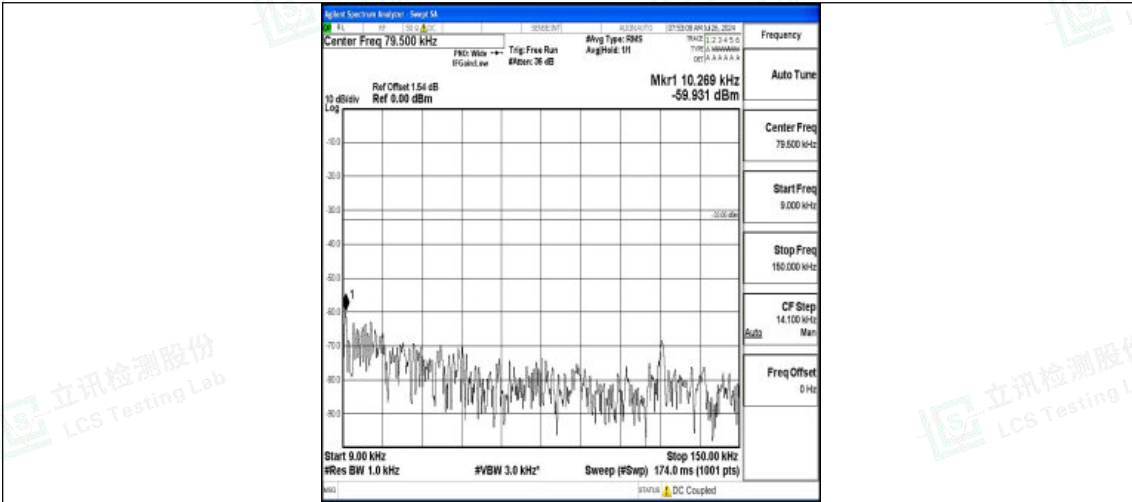

Test Graphs

Band5-1.4MHz-QPSK-20407-1RB#0-0.009~0.15-PASS