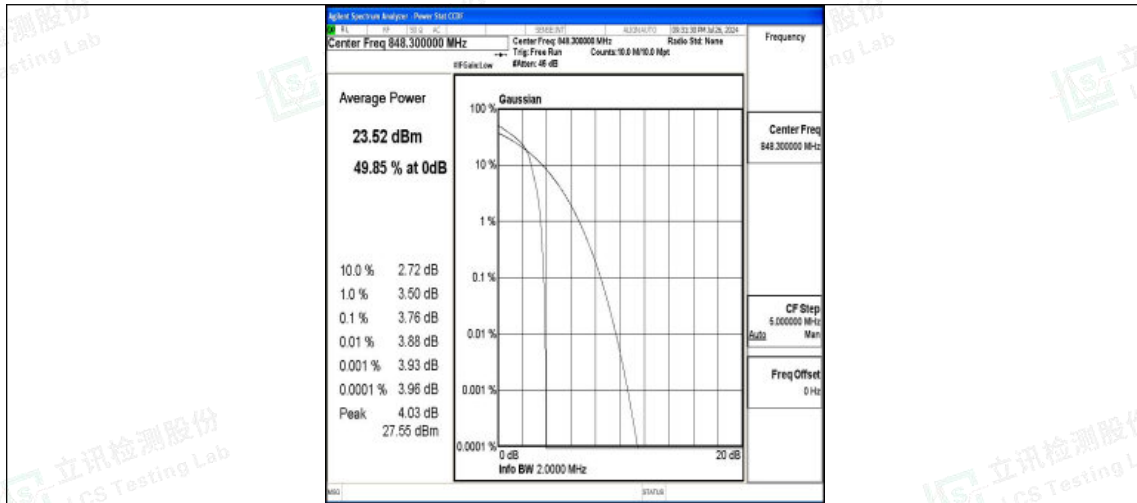

Band5-1.4MHz-QPSK-20525-6RB#0-PASS

Band5-1.4MHz-16QAM-20525-6RB#0-PASS

Band5-1.4MHz-QPSK-20643-1RB#0-PASS

Band5-1.4MHz-16QAM-20643-1RB#0-PASS

Band5-1.4MHz-QPSK-20643-6RB#0-PASS

Band5-1.4MHz-16QAM-20643-6RB#0-PASS