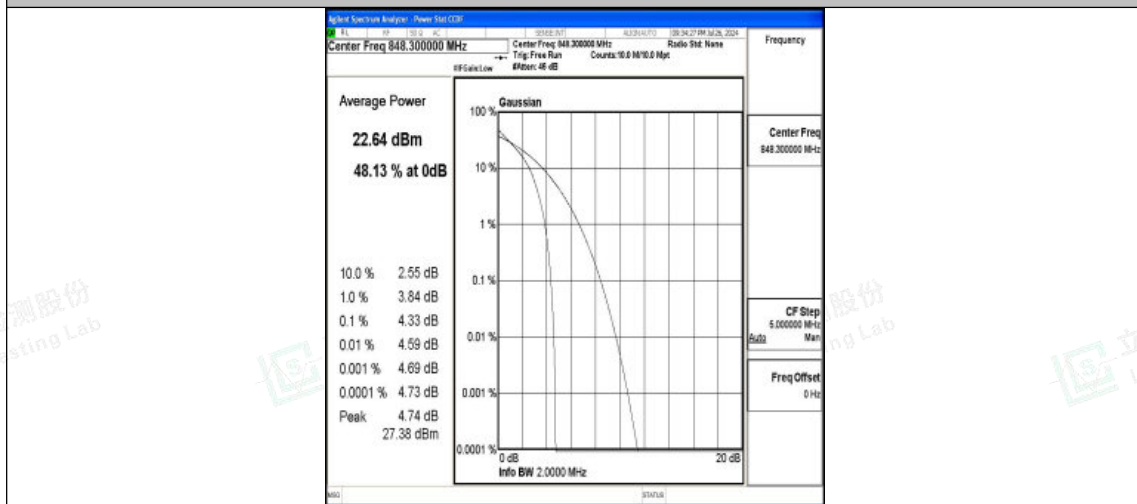

Band5-1.4MHz-QPSK-20643-6RB#0-PASS