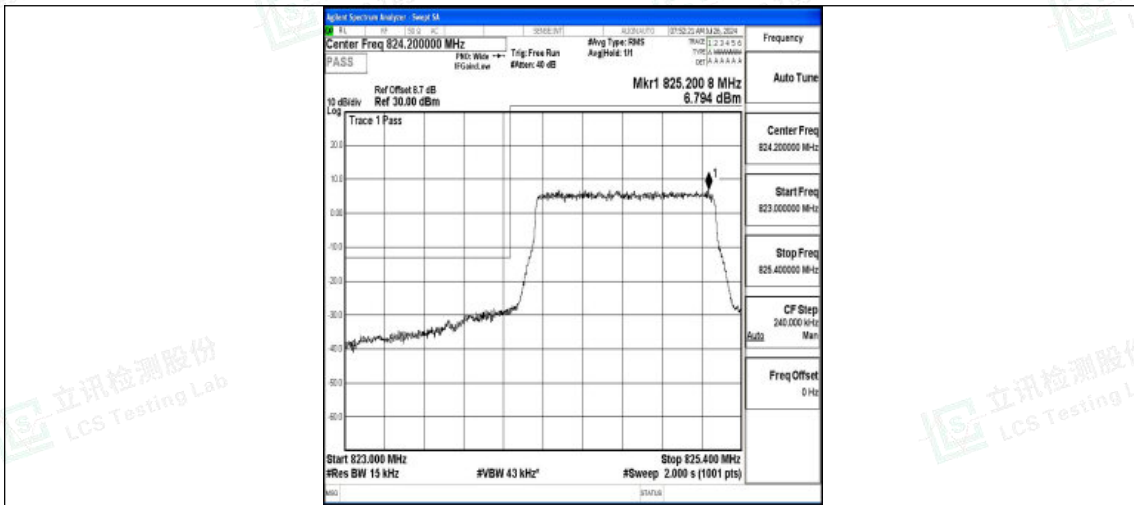

Test Graphs

Band5-1.4MHz-QPSK-20407-6RB#0-PASS