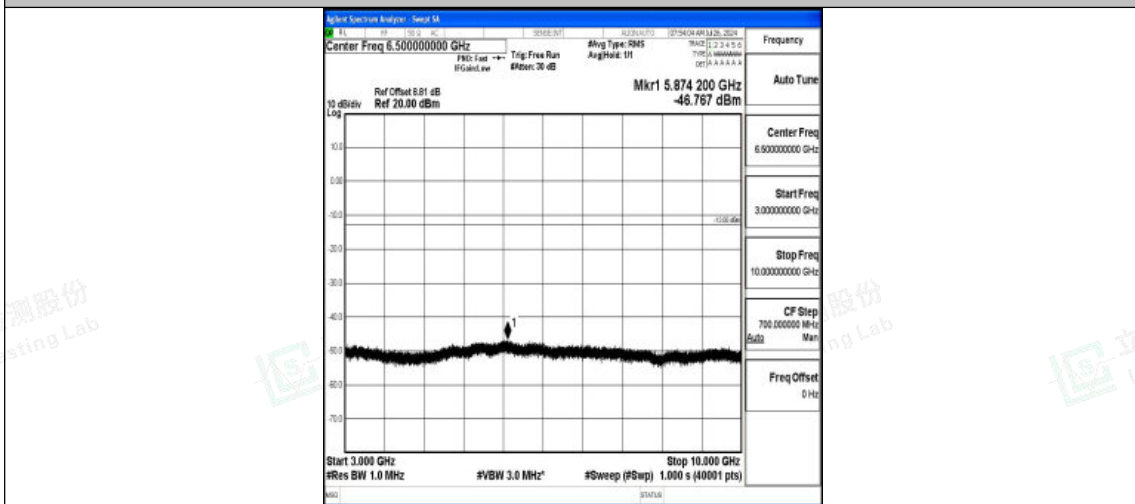

### Test Graphs

Band5-1.4MHz-QPSK-20407-1RB#0-0.009~0.15-PASS

Band5-1.4MHz-QPSK-20407-1RB#0-0.15~30-PASS

Band5-1.4MHz-QPSK-20407-1RB#0-30~1000-PASS

Band5-1.4MHz-QPSK-20407-1RB#0-1000~3000-PASS

Band5-1.4MHz-QPSK-20407-1RB#0-3000~10000-PASS