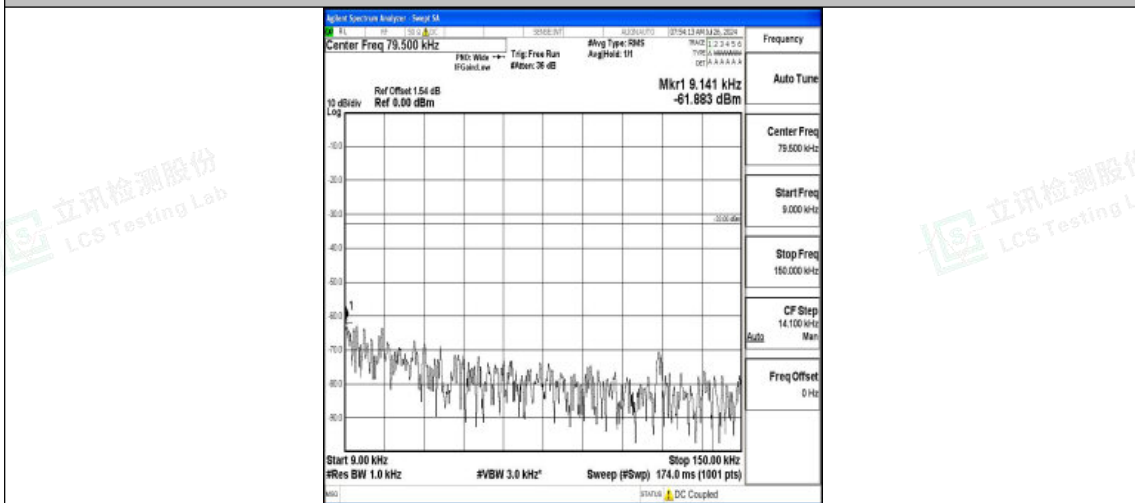

### Test Graphs

Band5-1.4MHz-QPSK-20407-1RB#0-0.009~0.15-PASS

Band5-1.4MHz-QPSK-20407-1RB#0-0.15~30-PASS

Band5-1.4MHz-QPSK-20407-1RB#0-30~1000-PASS

Band5-1.4MHz-QPSK-20407-1RB#0-1000~3000-PASS

Band5-1.4MHz-QPSK-20407-1RB#0-3000~10000-PASS