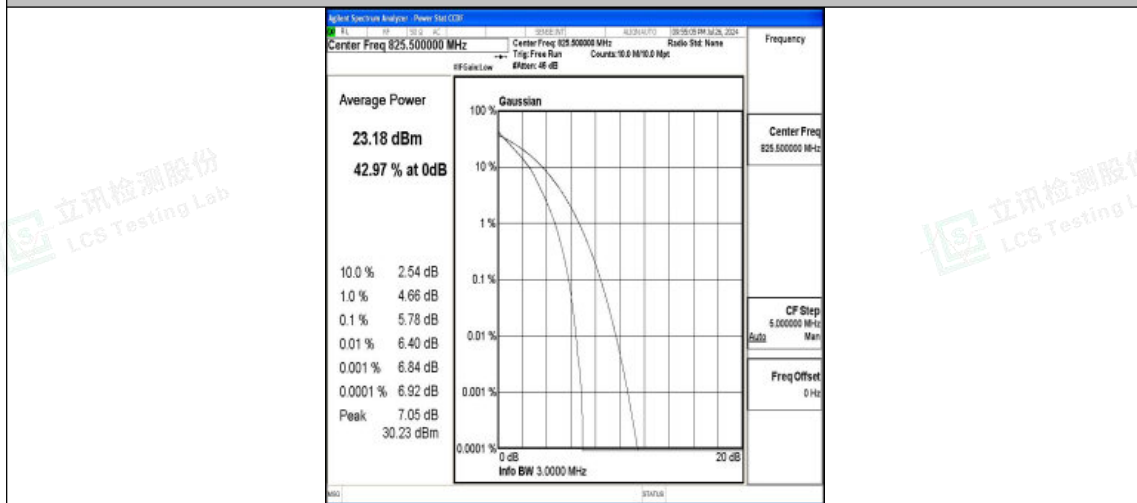

Band5-3MHz-16QAM-20415-1RB#0-PASS

Band5-3MHz-QPSK-20415-15RB#0-PASS