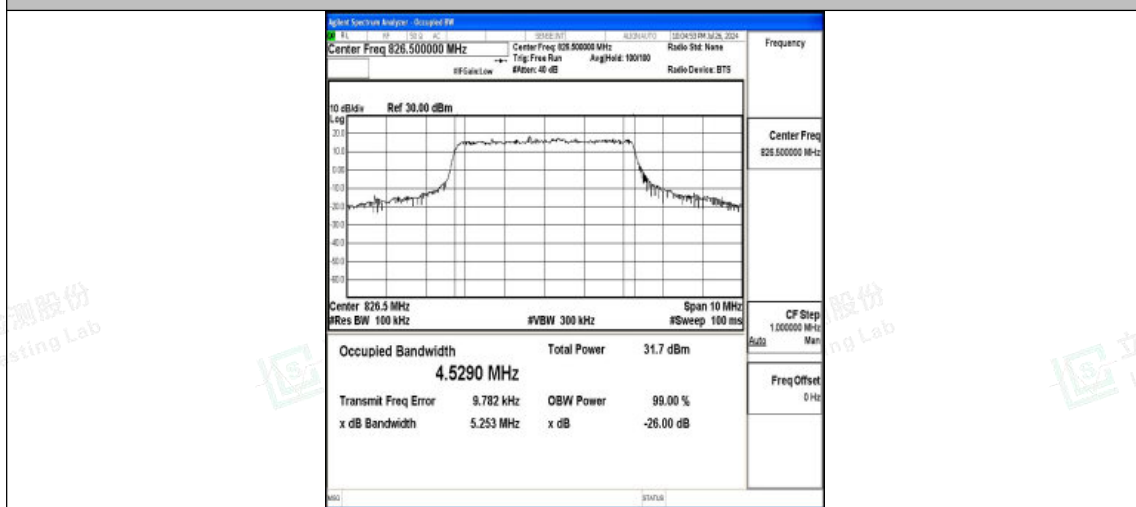

Band5-5MHz-QPSK-20425-25RB#0-PASS