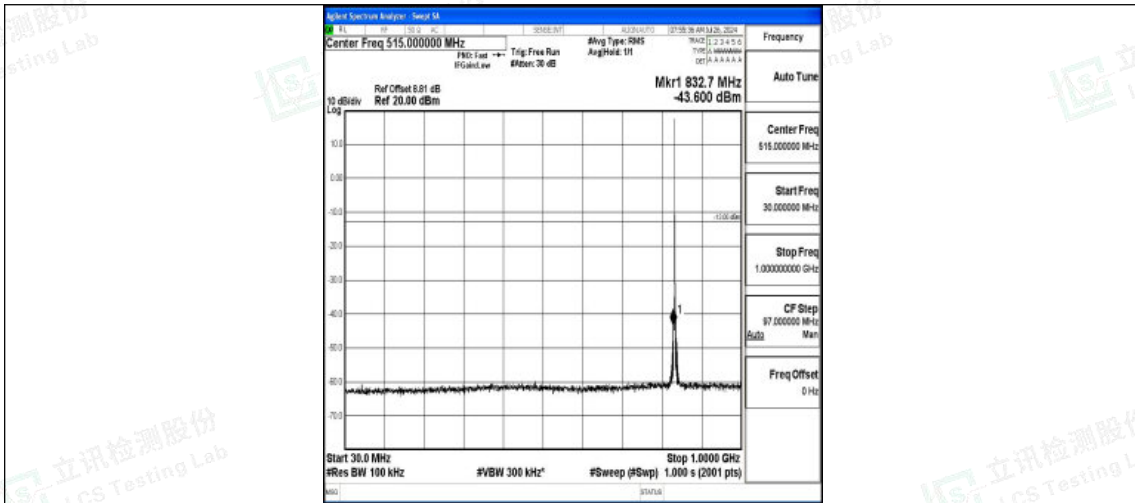

Band5-1.4MHz-QPSK-20525-1RB#0-30~1000-PASS