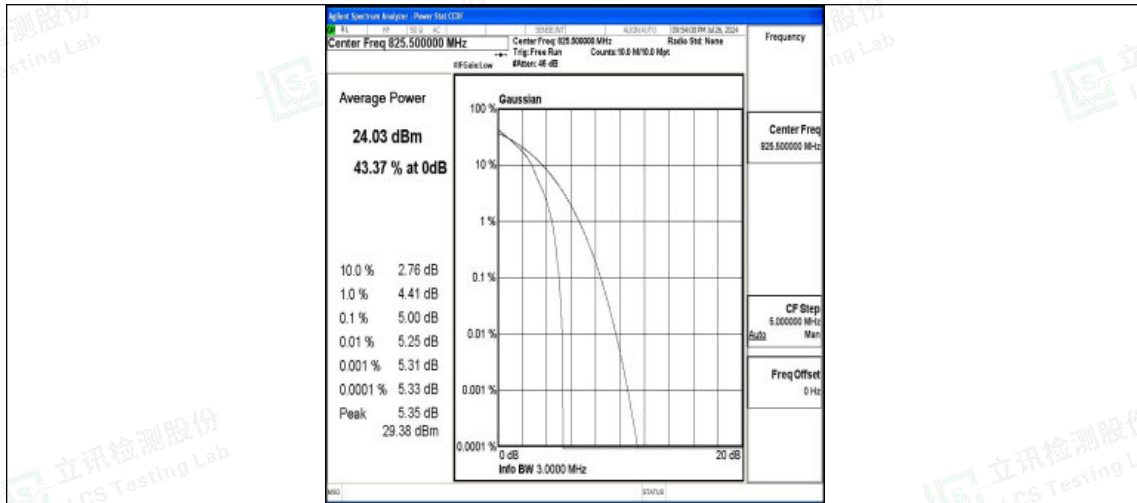

Band5-1.4MHz-QPSK-20525-6RB#0-PASS

Band5-1.4MHz-16QAM-20525-6RB#0-PASS

Band5-1.4MHz-QPSK-20643-1RB#0-PASS

Band5-1.4MHz-16QAM-20643-1RB#0-PASS

Band5-1.4MHz-QPSK-20643-6RB#0-PASS

Band5-1.4MHz-16QAM-20643-6RB#0-PASS