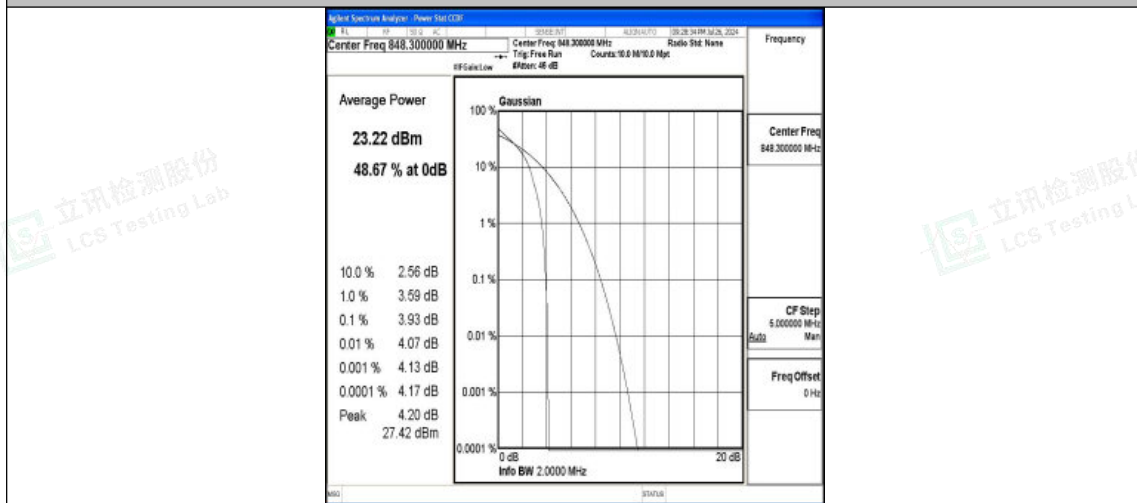

Band5-1.4MHz-QPSK-20643-1RB#0-PASS