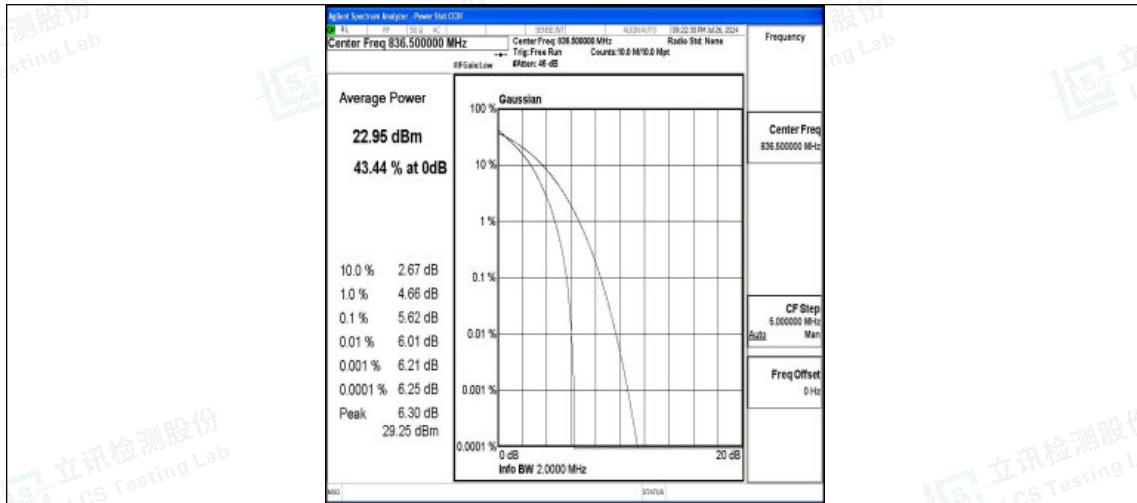

### Test Graphs

Band5-1.4MHz-QPSK-20407-1RB#0-PASS

Band5-1.4MHz-16QAM-20407-1RB#0-PASS

Band5-1.4MHz-QPSK-20407-6RB#0-PASS

Band5-1.4MHz-16QAM-20407-6RB#0-PASS

Band5-1.4MHz-QPSK-20525-1RB#0-PASS

Band5-1.4MHz-16QAM-20525-1RB#0-PASS