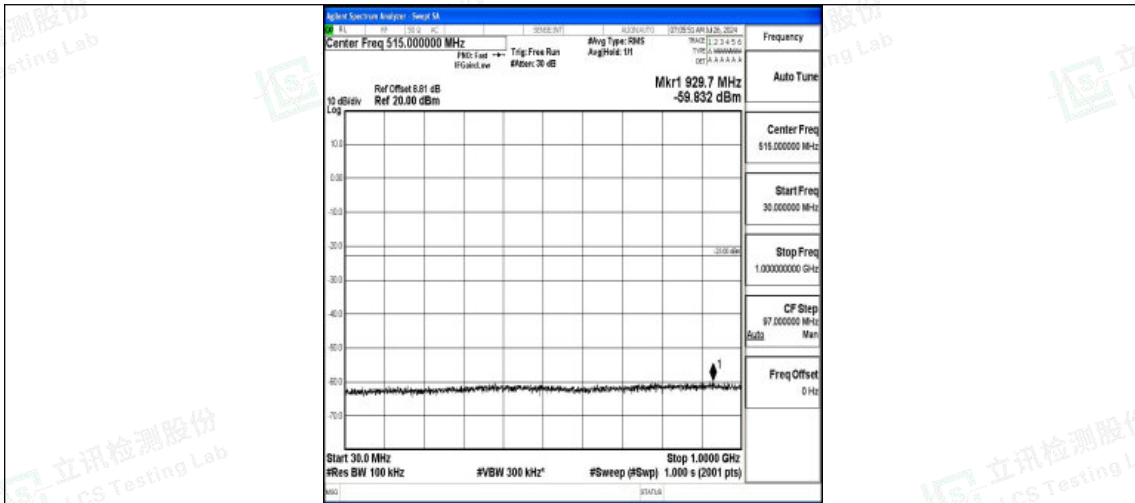

Band4-15MHz-QPSK-20325-1RB#0-30~1000-PASS

Band4-15MHz-QPSK-20325-1RB#0-1000~3000-PASS

Band4-15MHz-QPSK-20325-1RB#0-3000~20000-PASS

Band4-15MHz-16QAM-20325-1RB#0-0.009~0.15-PASS

Band4-15MHz-16QAM-20325-1RB#0-0.15~30-PASS