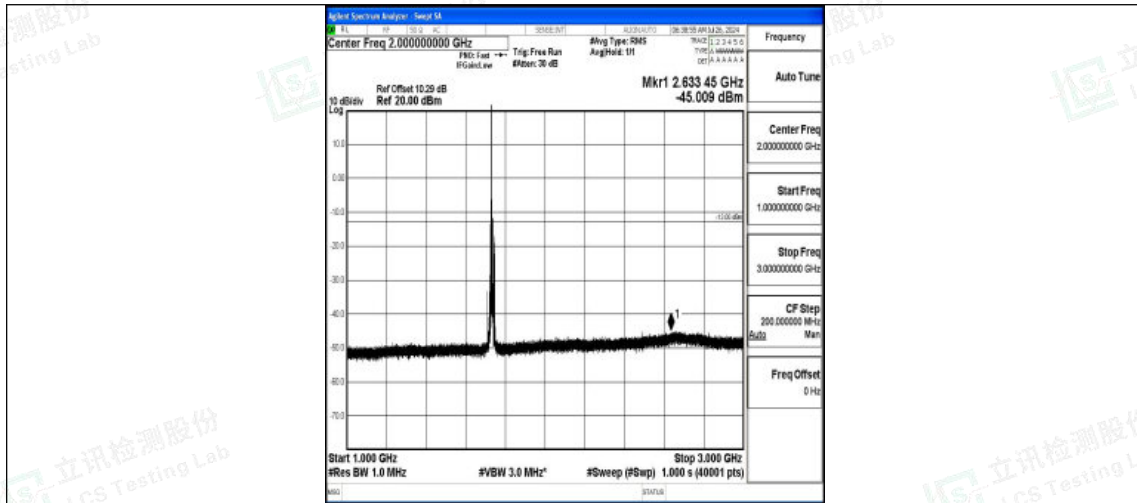

Band4-10MHz-16QAM-20175-1RB#0-30~1000-PASS

Band4-10MHz-16QAM-20175-1RB#0-1000~3000-PASS