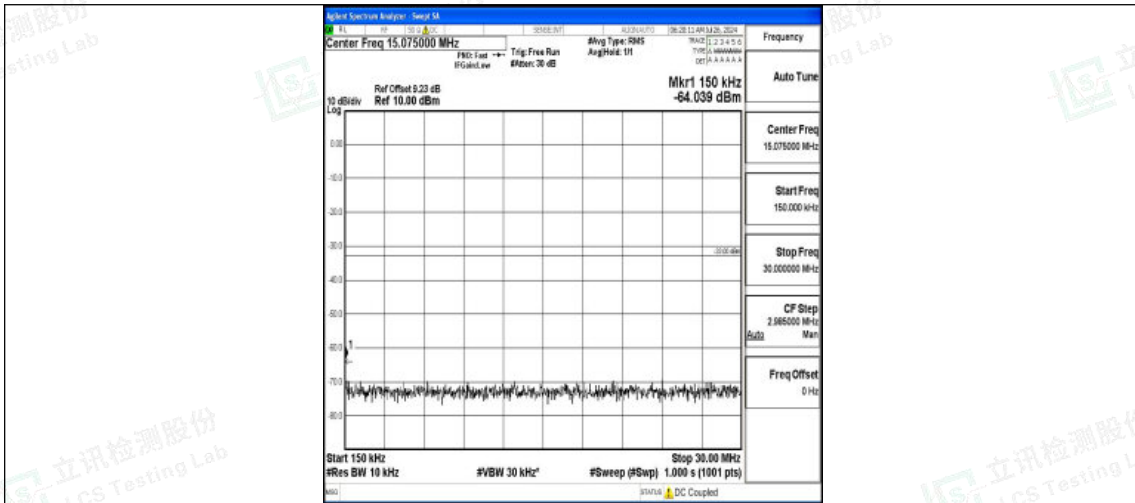

Band4-5MHz-16QAM-20175-1RB#0-30~1000-PASS

Band4-5MHz-16QAM-20175-1RB#0-1000~3000-PASS

Band4-5MHz-16QAM-20175-1RB#0-3000~20000-PASS

Band4-5MHz-QPSK-20375-1RB#0-0.009~0.15-PASS

Band4-5MHz-QPSK-20375-1RB#0-0.15~30-PASS