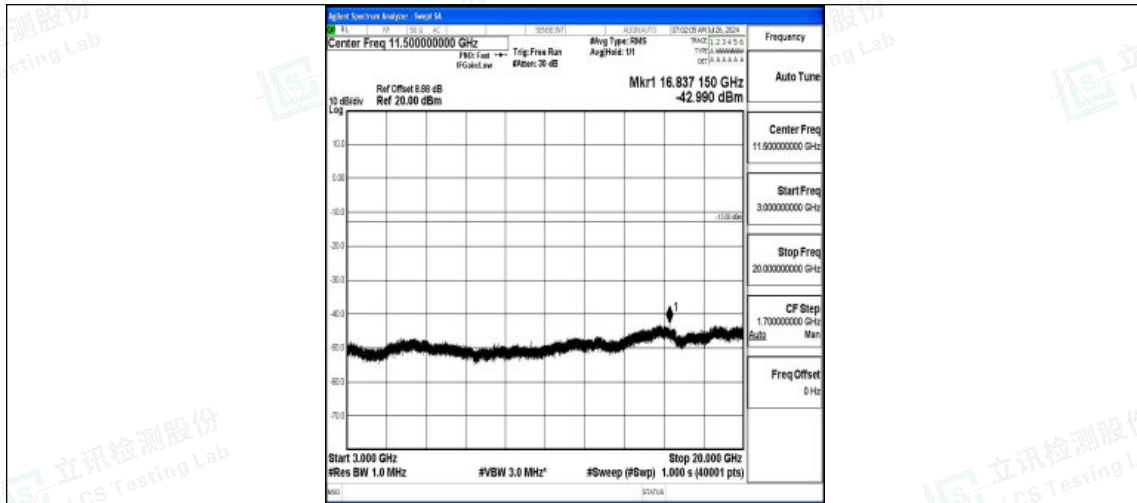

Band4-15MHz-16QAM-20025-1RB#0-1000~3000-PASS

Band4-15MHz-16QAM-20025-1RB#0-3000~20000-PASS