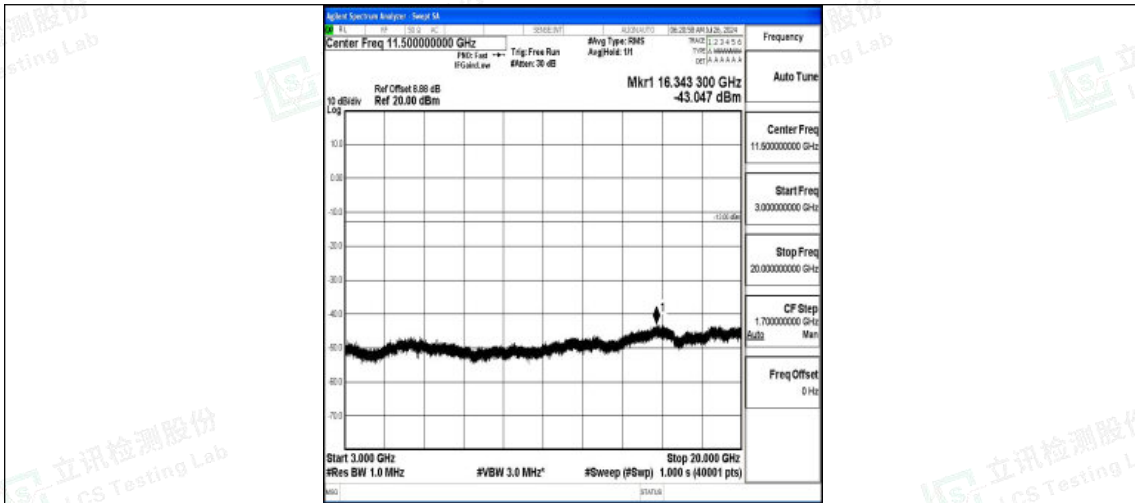

Band4-5MHz-QPSK-20375-1RB#0-1000~3000-PASS

Band4-5MHz-QPSK-20375-1RB#0-3000~20000-PASS