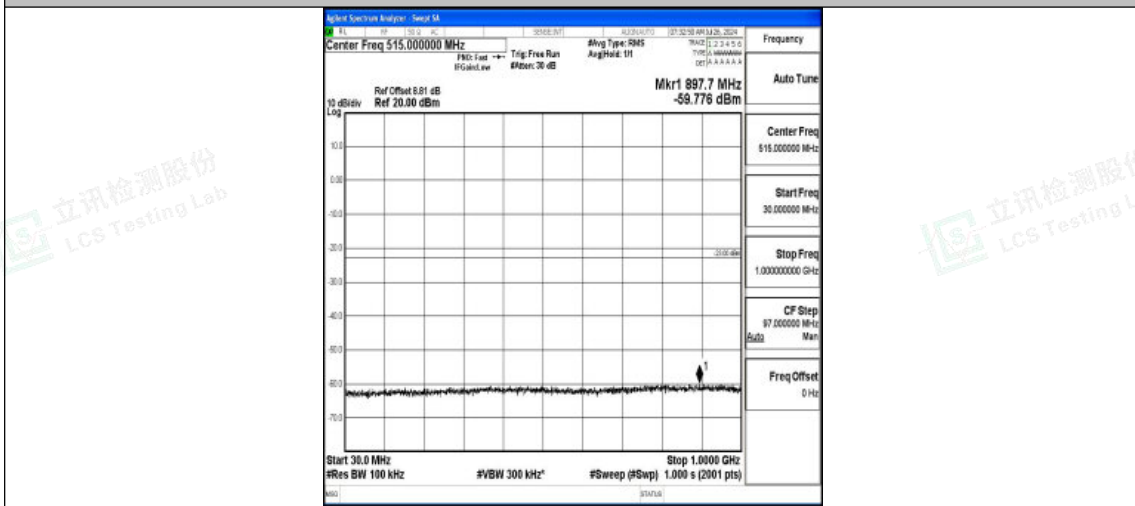

Band4-15MHz-16QAM-20325-1RB#0-30~1000-PASS

Band4-15MHz-16QAM-20325-1RB#0-1000~3000-PASS

Band4-15MHz-16QAM-20325-1RB#0-3000~20000-PASS

Band4-20MHz-QPSK-20050-1RB#0-0.009~0.15-PASS

Band4-20MHz-QPSK-20050-1RB#0-0.15~30-PASS