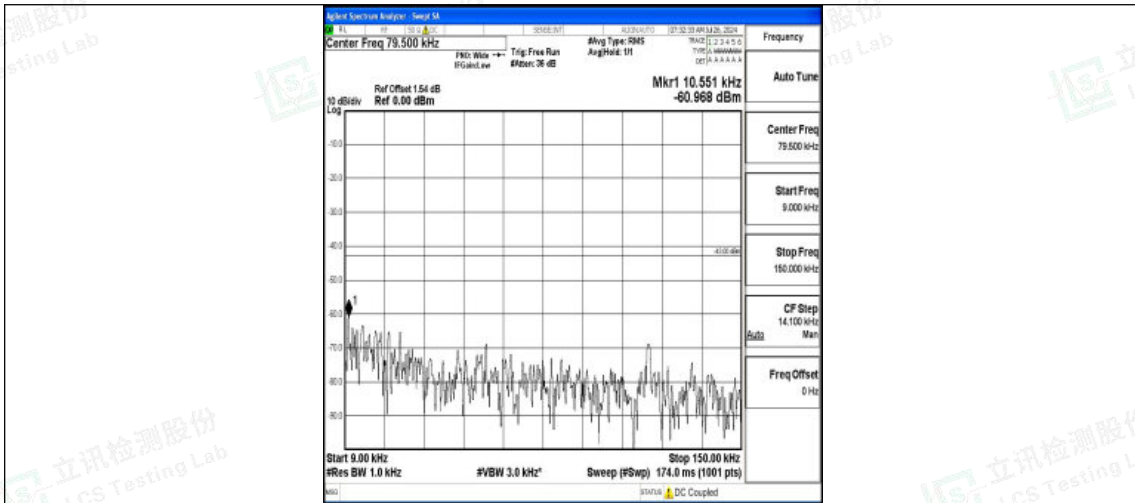

Band4-15MHz-16QAM-20325-1RB#0-30~1000-PASS

Band4-15MHz-16QAM-20325-1RB#0-1000~3000-PASS

Band4-15MHz-16QAM-20325-1RB#0-3000~20000-PASS

Band4-20MHz-QPSK-20050-1RB#0-0.009~0.15-PASS

Band4-20MHz-QPSK-20050-1RB#0-0.15~30-PASS