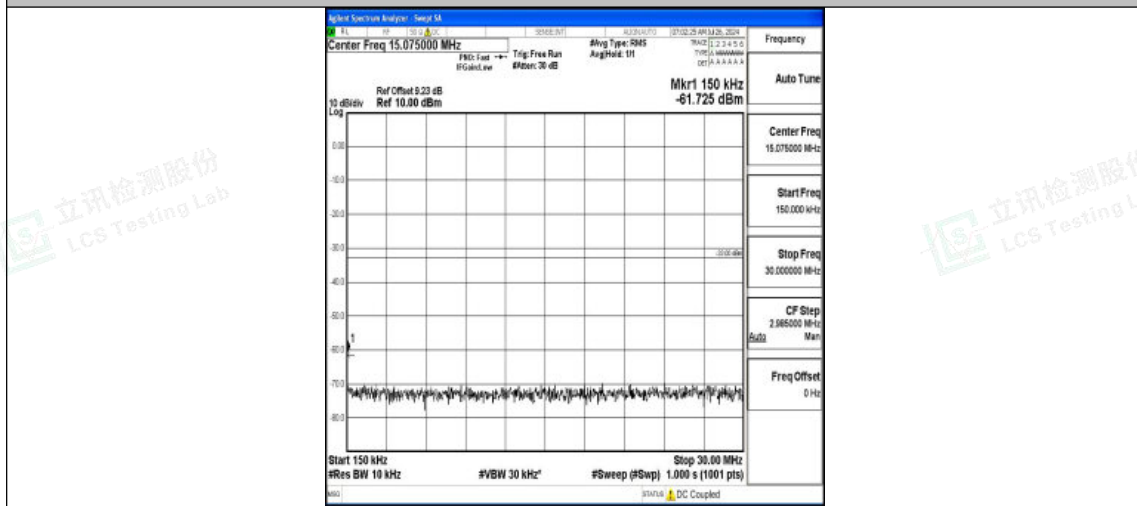

Band4-15MHz-16QAM-20025-1RB#0-30~1000-PASS

Band4-15MHz-16QAM-20025-1RB#0-1000~3000-PASS

Band4-15MHz-16QAM-20025-1RB#0-3000~20000-PASS

Band4-15MHz-QPSK-20175-1RB#0-0.009~0.15-PASS

Band4-15MHz-QPSK-20175-1RB#0-0.15~30-PASS