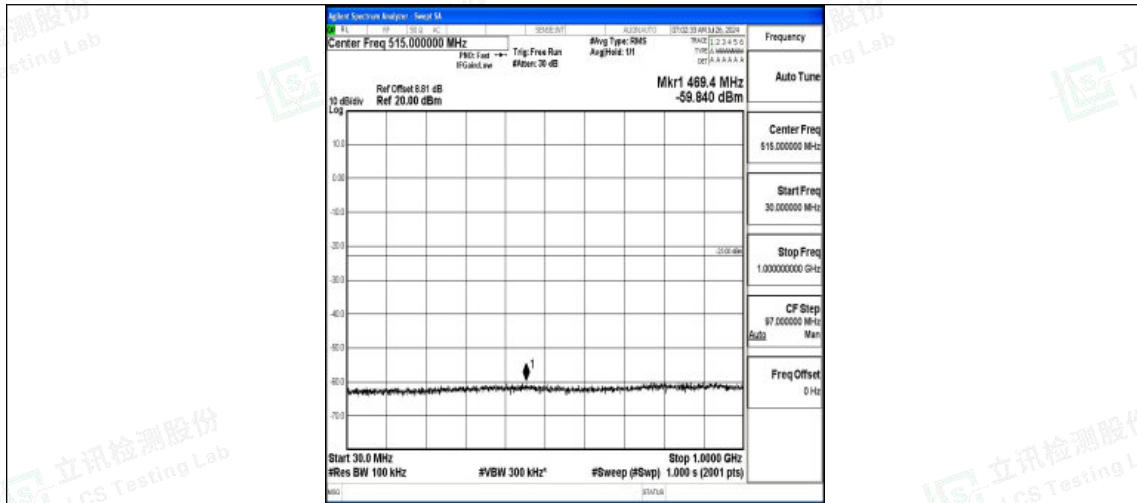

Band4-15MHz-16QAM-20025-1RB#0-30~1000-PASS

Band4-15MHz-16QAM-20025-1RB#0-1000~3000-PASS

Band4-15MHz-16QAM-20025-1RB#0-3000~20000-PASS

Band4-15MHz-QPSK-20175-1RB#0-0.009~0.15-PASS

Band4-15MHz-QPSK-20175-1RB#0-0.15~30-PASS