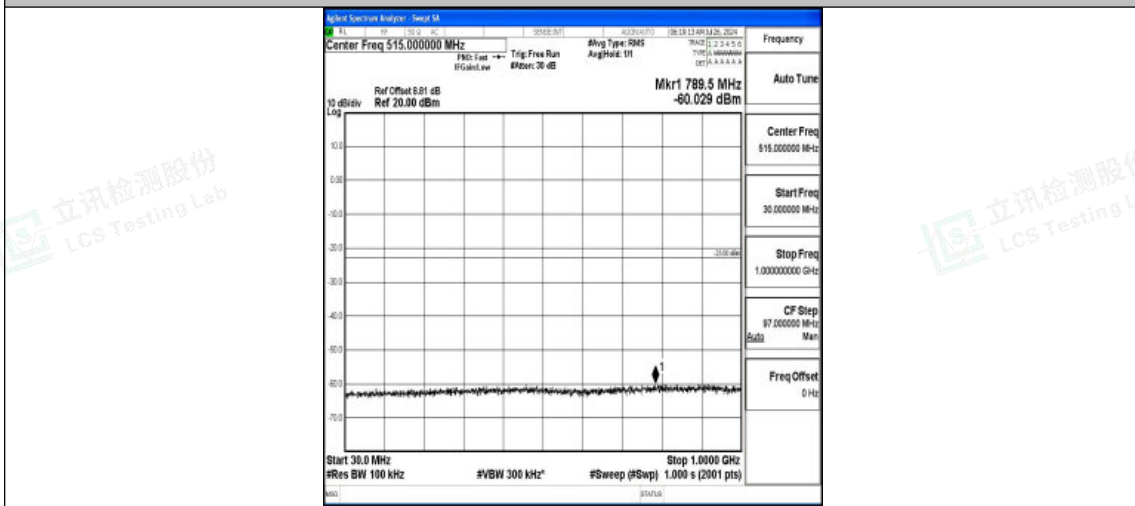

Band4-5MHz-QPSK-20175-1RB#0-30~1000-PASS

Band4-5MHz-QPSK-20175-1RB#0-1000~3000-PASS

Band4-5MHz-QPSK-20175-1RB#0-3000~20000-PASS

Band4-5MHz-16QAM-20175-1RB#0-0.009~0.15-PASS

Band4-5MHz-16QAM-20175-1RB#0-0.15~30-PASS