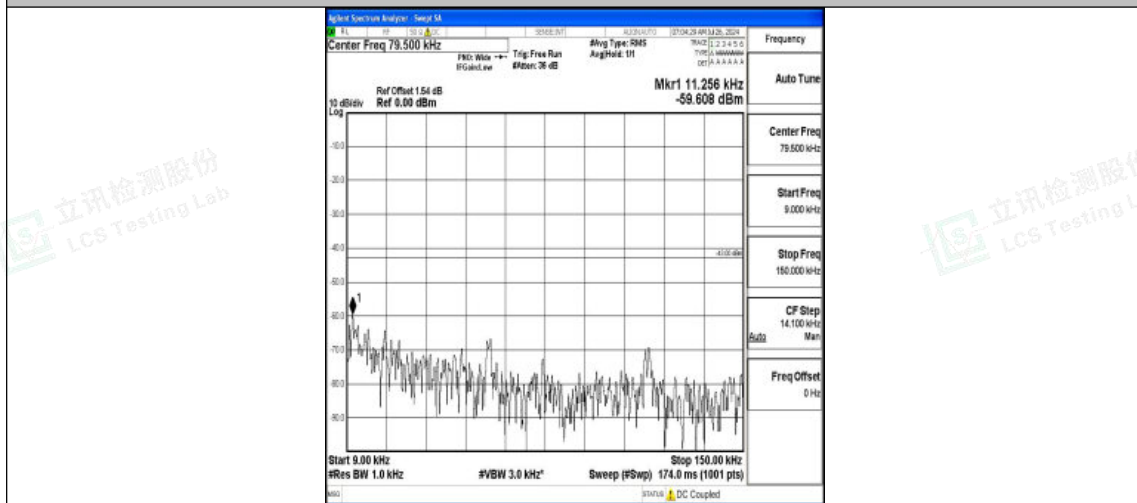

Band4-15MHz-16QAM-20175-1RB#0-30~1000-PASS

Band4-15MHz-16QAM-20175-1RB#0-1000~3000-PASS

Band4-15MHz-16QAM-20175-1RB#0-3000~20000-PASS

Band4-15MHz-QPSK-20325-1RB#0-0.009~0.15-PASS

Band4-15MHz-QPSK-20325-1RB#0-0.15~30-PASS