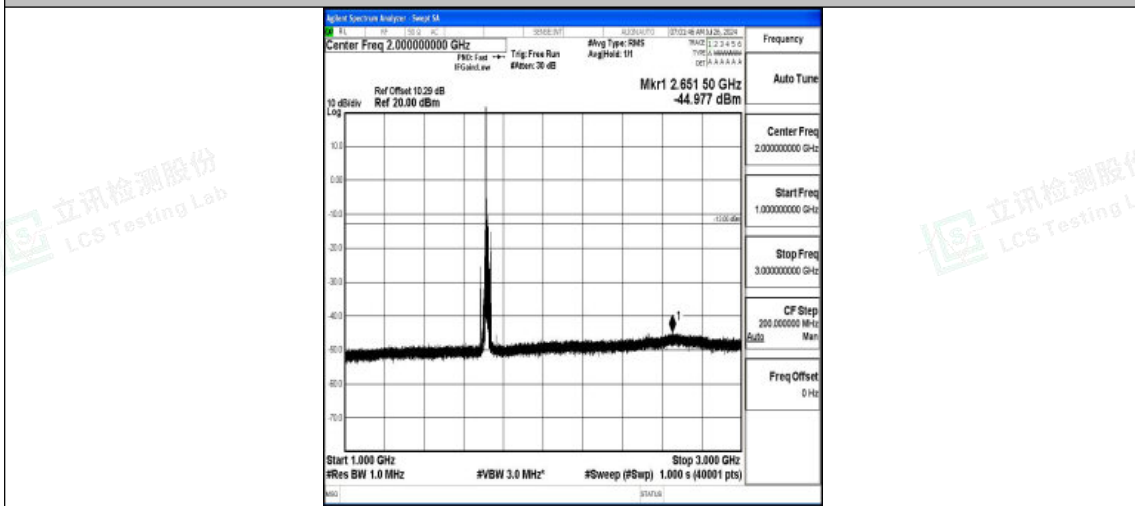

Band4-15MHz-16QAM-20025-1RB#0-30~1000-PASS

Band4-15MHz-16QAM-20025-1RB#0-1000~3000-PASS