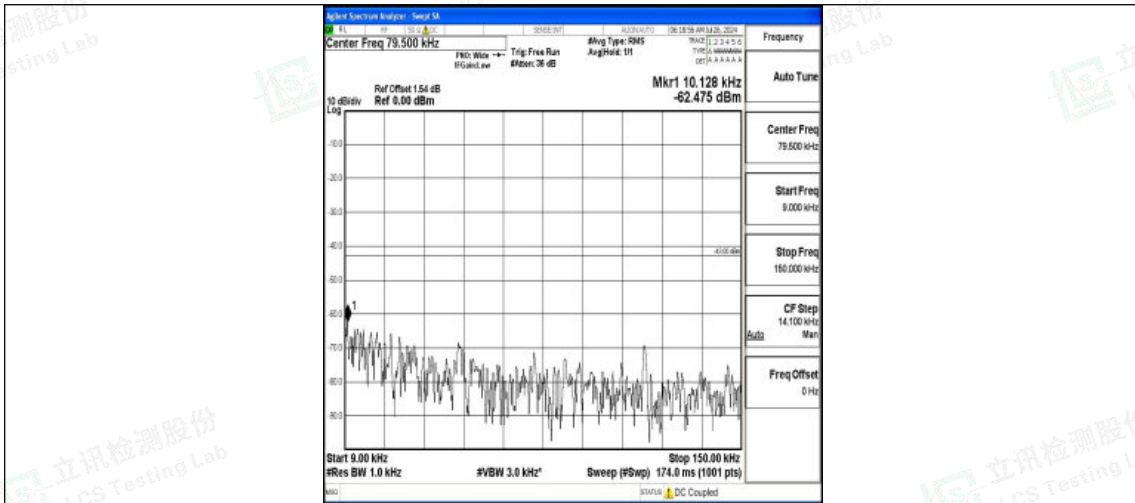

Band4-5MHz-QPSK-20175-1RB#0-30~1000-PASS

Band4-5MHz-QPSK-20175-1RB#0-1000~3000-PASS

Band4-5MHz-QPSK-20175-1RB#0-3000~20000-PASS

Band4-5MHz-16QAM-20175-1RB#0-0.009~0.15-PASS

Band4-5MHz-16QAM-20175-1RB#0-0.15~30-PASS