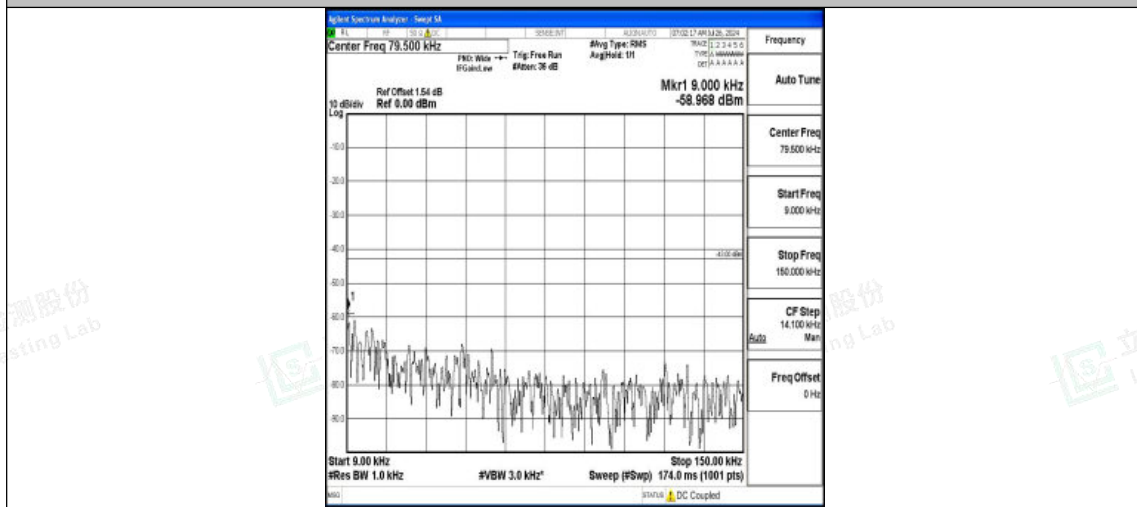

Band4-15MHz-16QAM-20025-1RB#0-30~1000-PASS

Band4-15MHz-16QAM-20025-1RB#0-1000~3000-PASS

Band4-15MHz-16QAM-20025-1RB#0-3000~20000-PASS

Band4-15MHz-QPSK-20175-1RB#0-0.009~0.15-PASS

Band4-15MHz-QPSK-20175-1RB#0-0.15~30-PASS