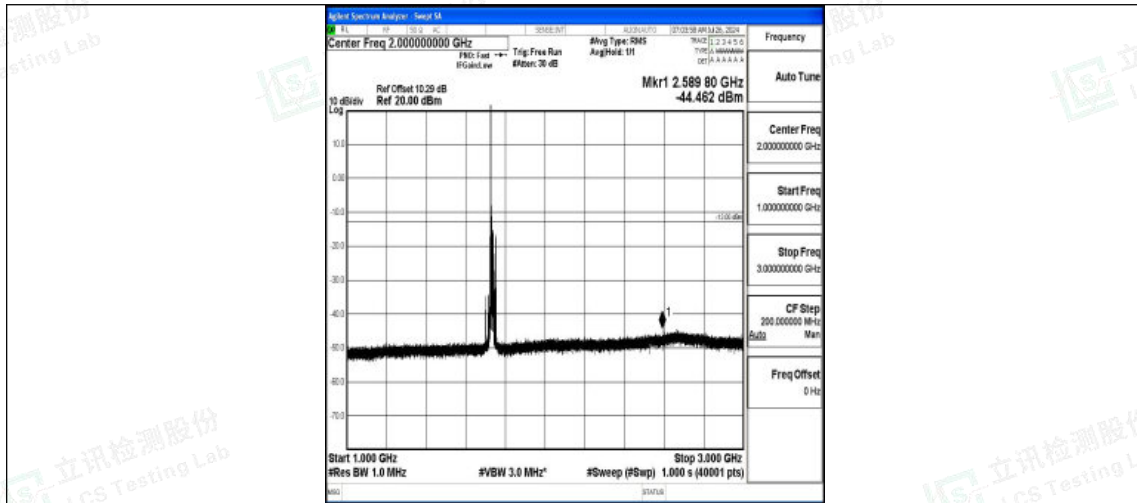

Band4-15MHz-16QAM-20175-1RB#0-30~1000-PASS

Band4-15MHz-16QAM-20175-1RB#0-1000~3000-PASS