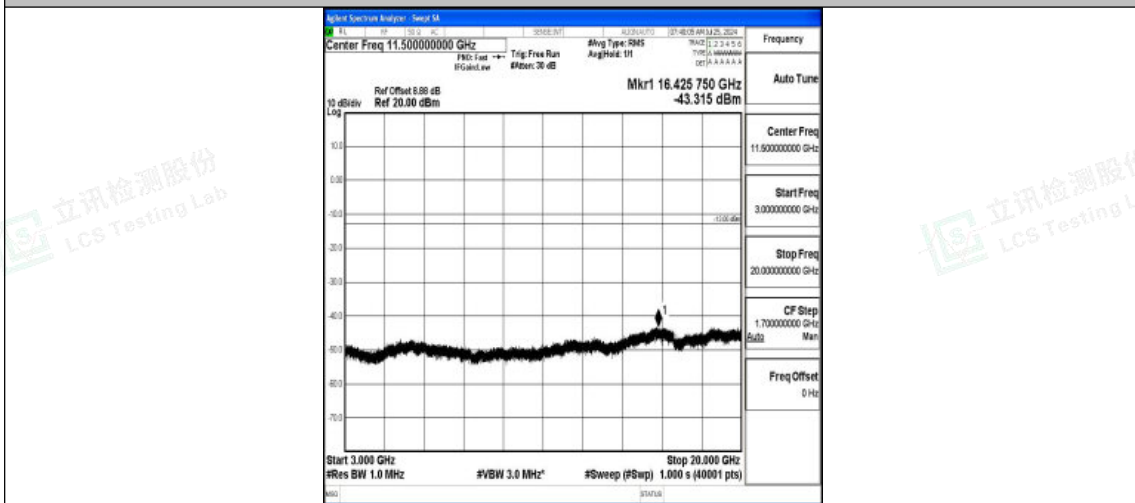

Band4-1.4MHz-QPSK-20393-1RB#0-3000~20000-PASS

Band4-1.4MHz-16QAM-20393-1RB#0-0.009~0.15-PASS

Band4-1.4MHz-16QAM-20393-1RB#0-0.15~30-PASS

Band4-1.4MHz-16QAM-20393-1RB#0-30~1000-PASS

Band4-1.4MHz-16QAM-20393-1RB#0-1000~3000-PASS