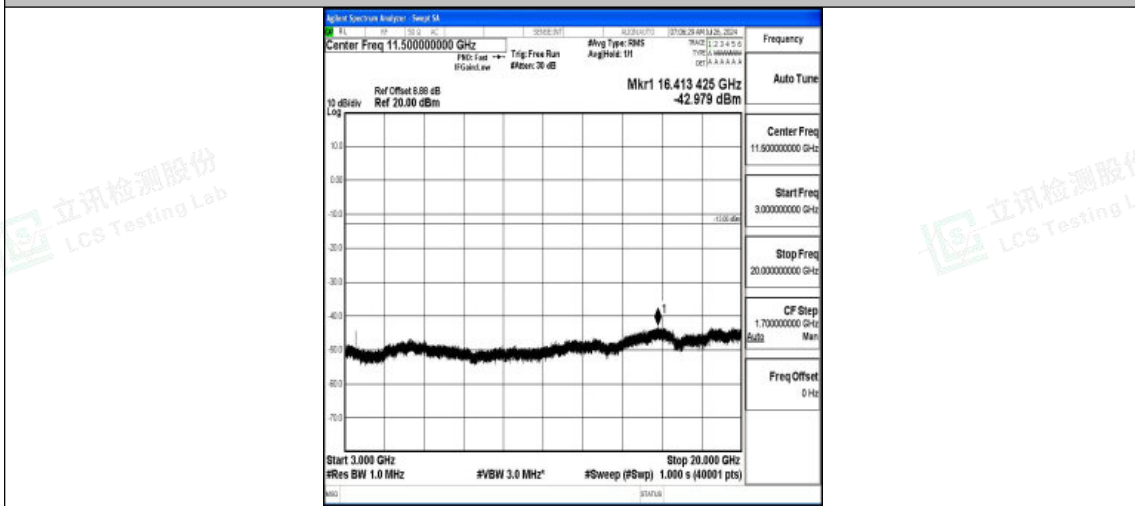

Band4-15MHz-16QAM-20325-1RB#0-1000~3000-PASS

Band4-15MHz-16QAM-20325-1RB#0-3000~20000-PASS