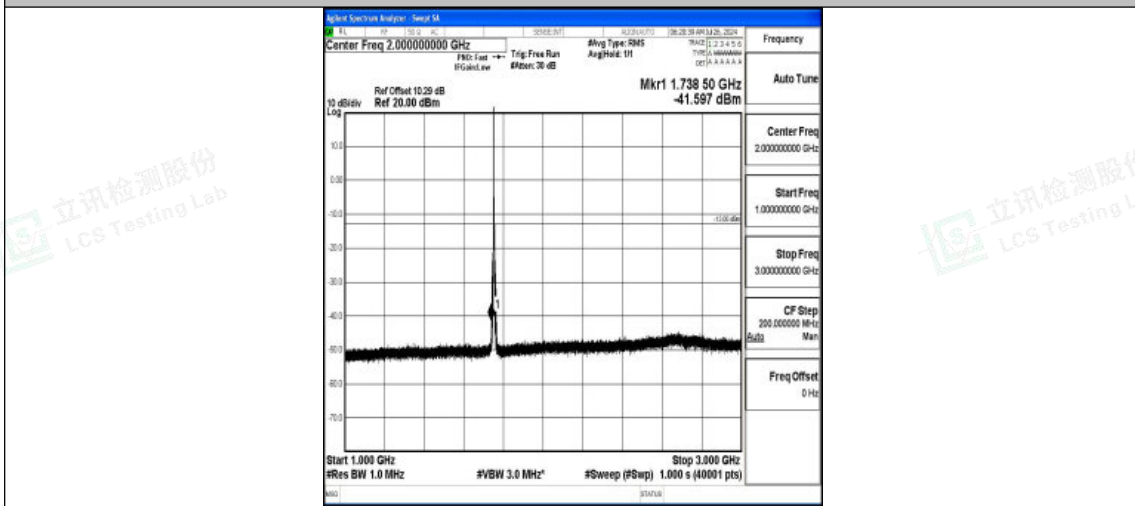

Band4-5MHz-QPSK-20375-1RB#0-30~1000-PASS

Band4-5MHz-QPSK-20375-1RB#0-1000~3000-PASS