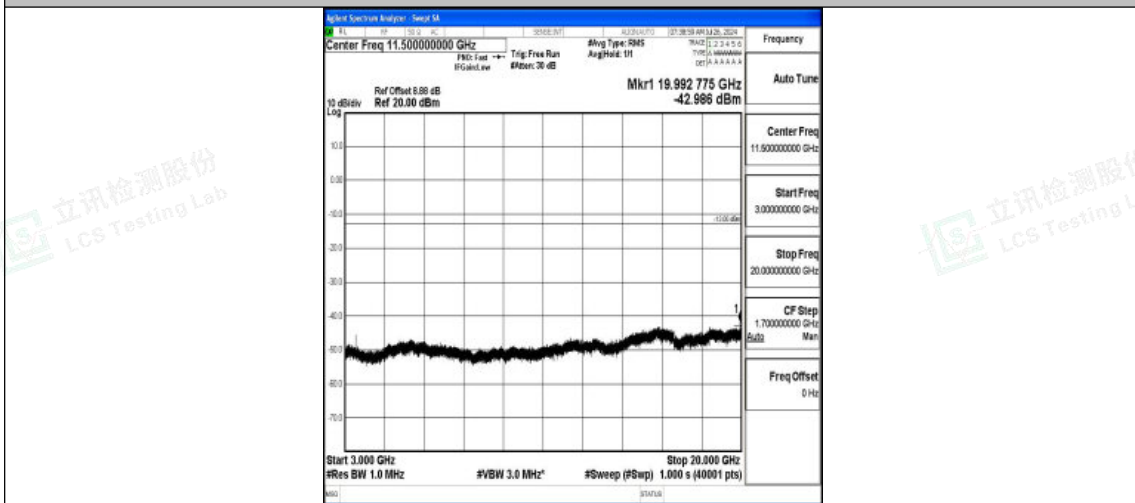

Band4-20MHz-16QAM-20300-1RB#0-1000~3000-PASS

Band4-20MHz-16QAM-20300-1RB#0-3000~20000-PASS