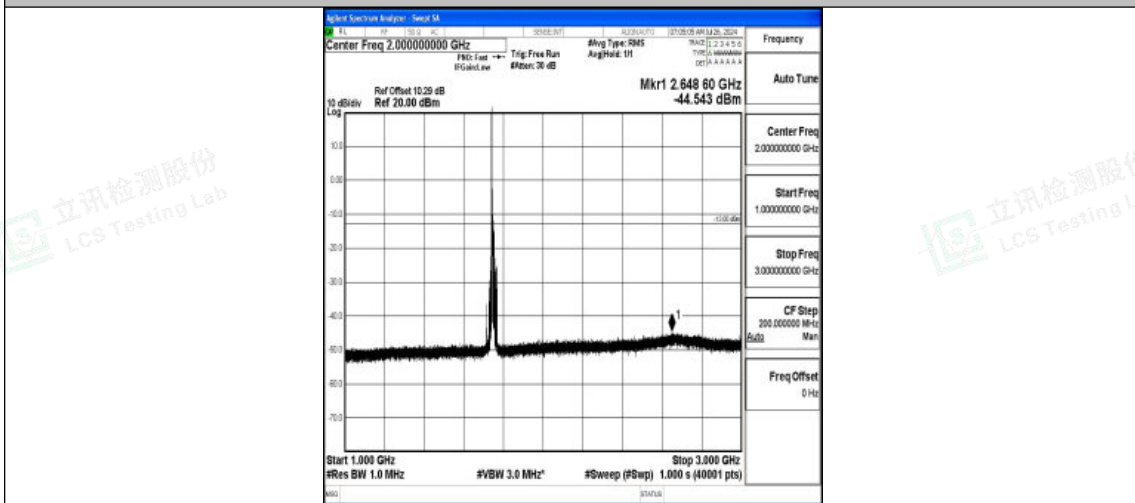

Band4-15MHz-QPSK-20325-1RB#0-30~1000-PASS

Band4-15MHz-QPSK-20325-1RB#0-1000~3000-PASS