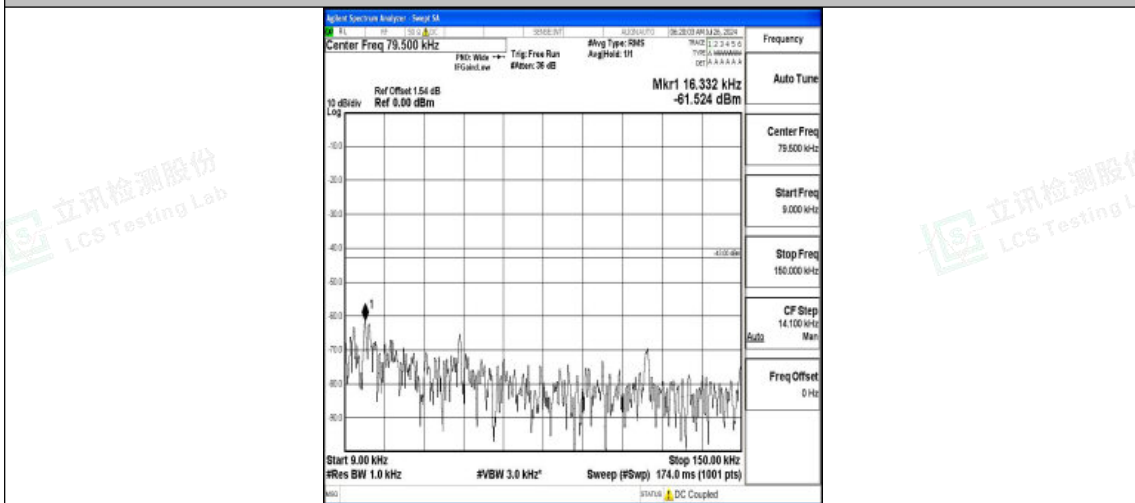

Band4-5MHz-16QAM-20175-1RB#0-30~1000-PASS

Band4-5MHz-16QAM-20175-1RB#0-1000~3000-PASS

Band4-5MHz-16QAM-20175-1RB#0-3000~20000-PASS

Band4-5MHz-QPSK-20375-1RB#0-0.009~0.15-PASS

Band4-5MHz-QPSK-20375-1RB#0-0.15~30-PASS