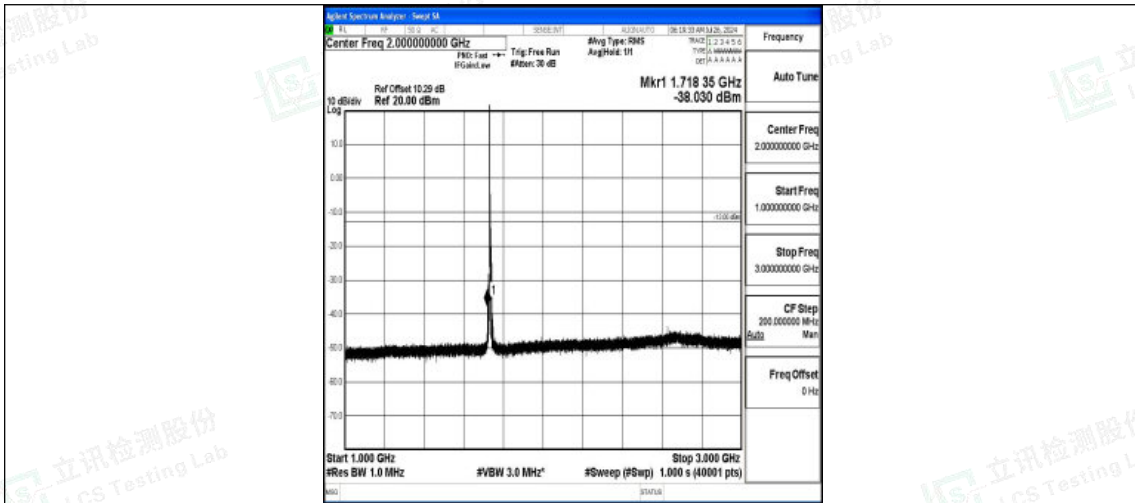

Band4-5MHz-16QAM-20175-1RB#0-30~1000-PASS

Band4-5MHz-16QAM-20175-1RB#0-1000~3000-PASS