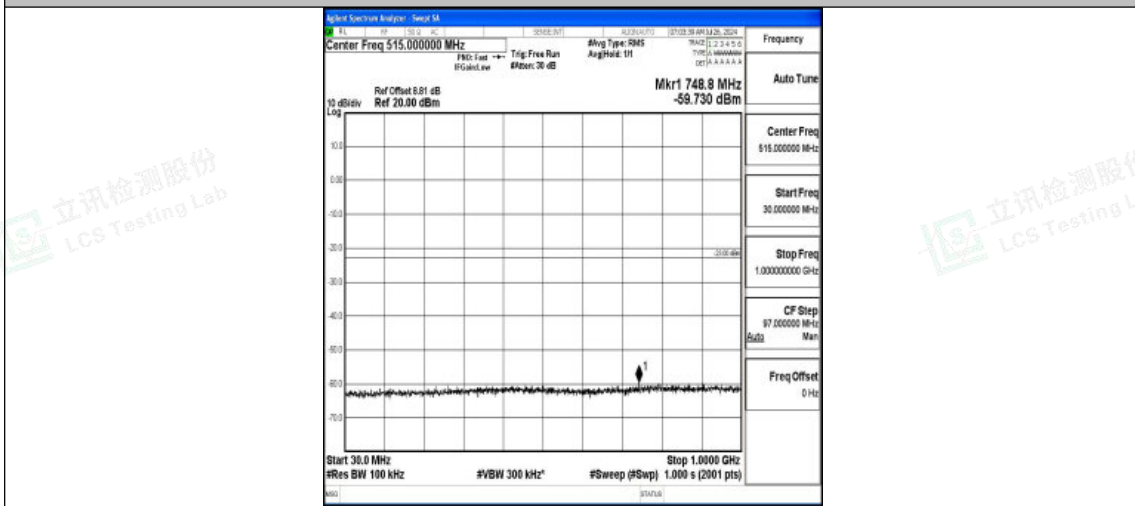

Band4-15MHz-QPSK-20175-1RB#0-30~1000-PASS

Band4-15MHz-QPSK-20175-1RB#0-1000~3000-PASS

Band4-15MHz-QPSK-20175-1RB#0-3000~20000-PASS

Band4-15MHz-16QAM-20175-1RB#0-0.009~0.15-PASS

Band4-15MHz-16QAM-20175-1RB#0-0.15~30-PASS