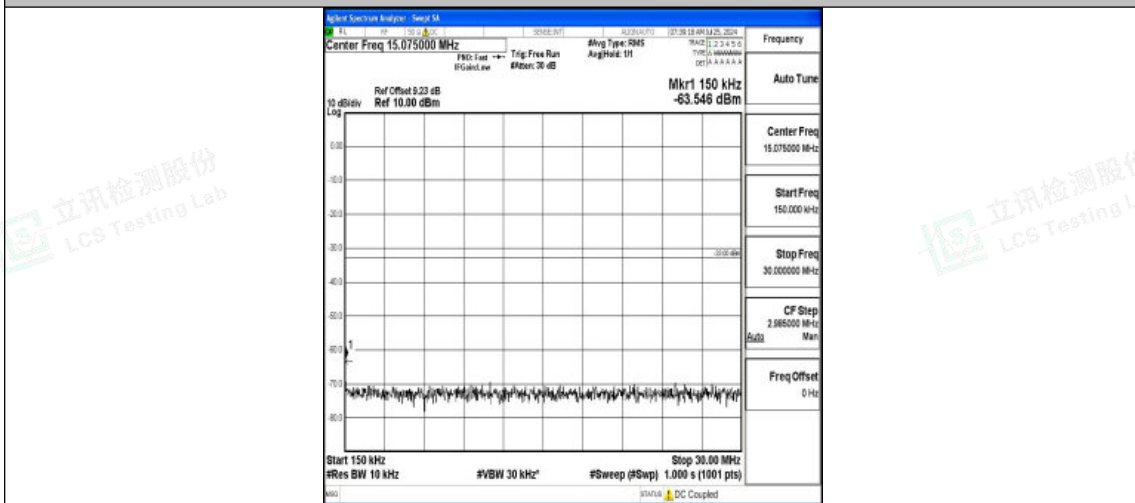

Band4-1.4MHz-QPSK-20393-1RB#0-3000~20000-PASS

Band4-1.4MHz-16QAM-20393-1RB#0-0.009~0.15-PASS

Band4-1.4MHz-16QAM-20393-1RB#0-0.15~30-PASS

Band4-1.4MHz-16QAM-20393-1RB#0-30~1000-PASS

Band4-1.4MHz-16QAM-20393-1RB#0-1000~3000-PASS