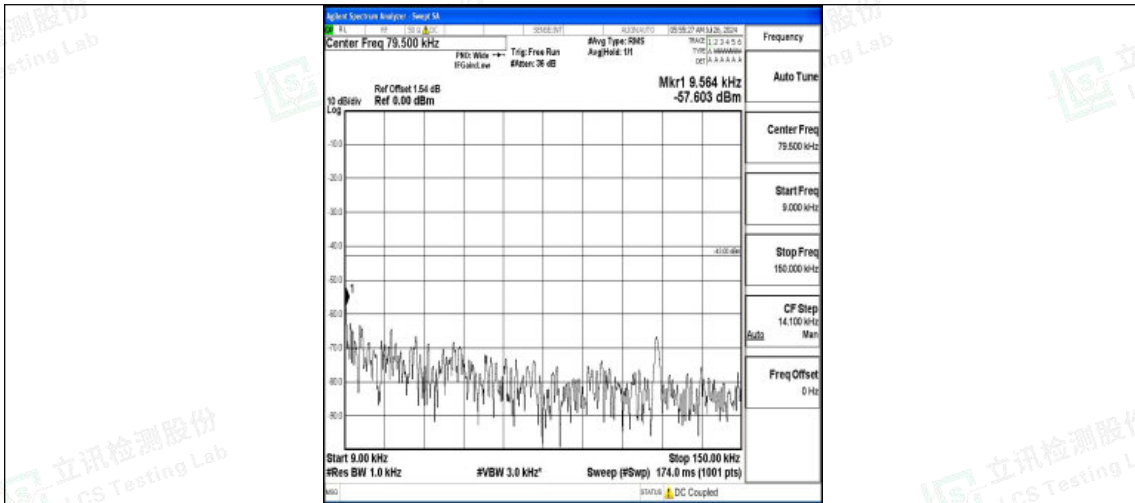

Band4-1.4MHz-16QAM-20393-1RB#0-3000~20000-PASS

Band4-3MHz-QPSK-19965-1RB#0-0.009~0.15-PASS