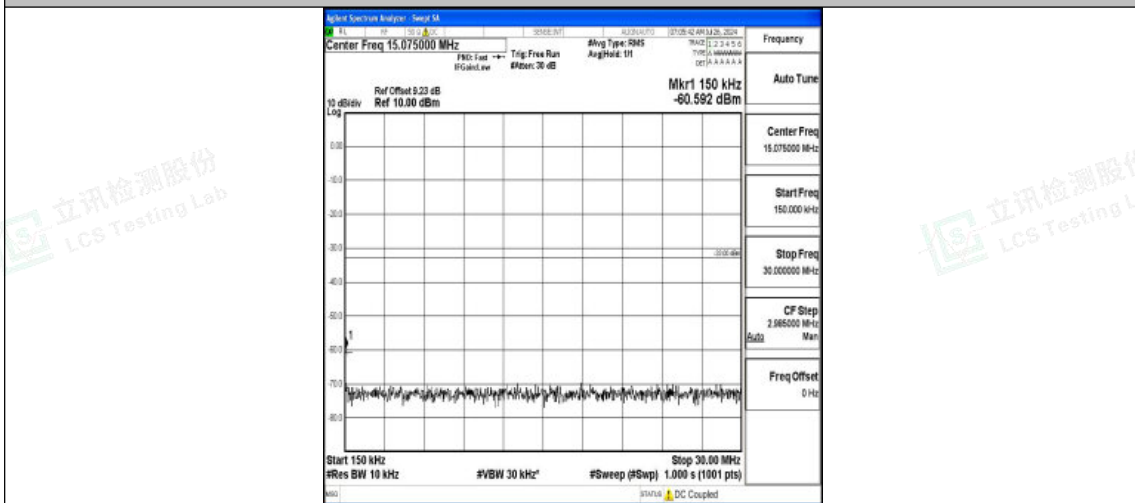

Band4-15MHz-QPSK-20325-1RB#0-30~1000-PASS

Band4-15MHz-QPSK-20325-1RB#0-1000~3000-PASS

Band4-15MHz-QPSK-20325-1RB#0-3000~20000-PASS

Band4-15MHz-16QAM-20325-1RB#0-0.009~0.15-PASS

Band4-15MHz-16QAM-20325-1RB#0-0.15~30-PASS