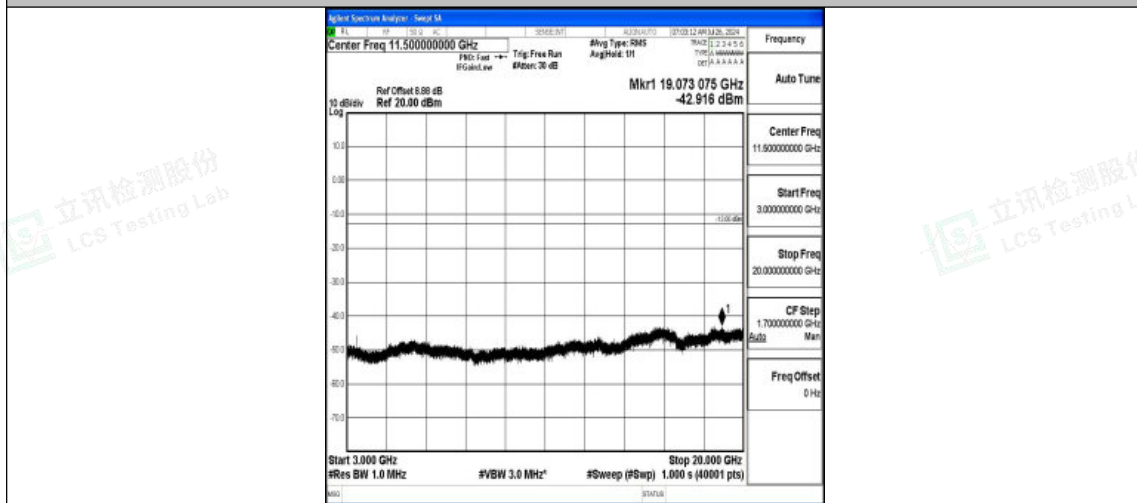

Band4-15MHz-QPSK-20175-1RB#0-1000~3000-PASS

Band4-15MHz-QPSK-20175-1RB#0-3000~20000-PASS