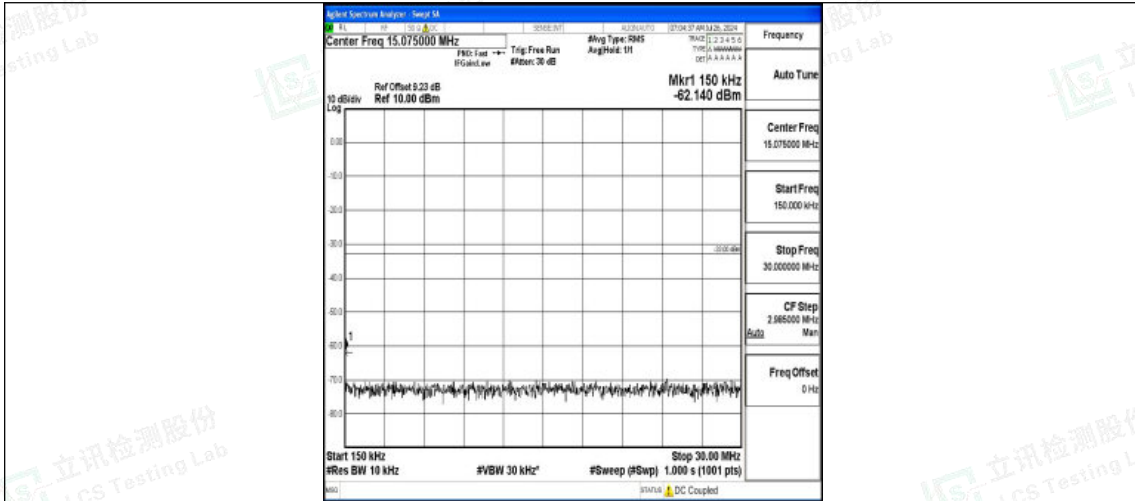

Band4-15MHz-16QAM-20175-1RB#0-30~1000-PASS

Band4-15MHz-16QAM-20175-1RB#0-1000~3000-PASS

Band4-15MHz-16QAM-20175-1RB#0-3000~20000-PASS

Band4-15MHz-QPSK-20325-1RB#0-0.009~0.15-PASS

Band4-15MHz-QPSK-20325-1RB#0-0.15~30-PASS