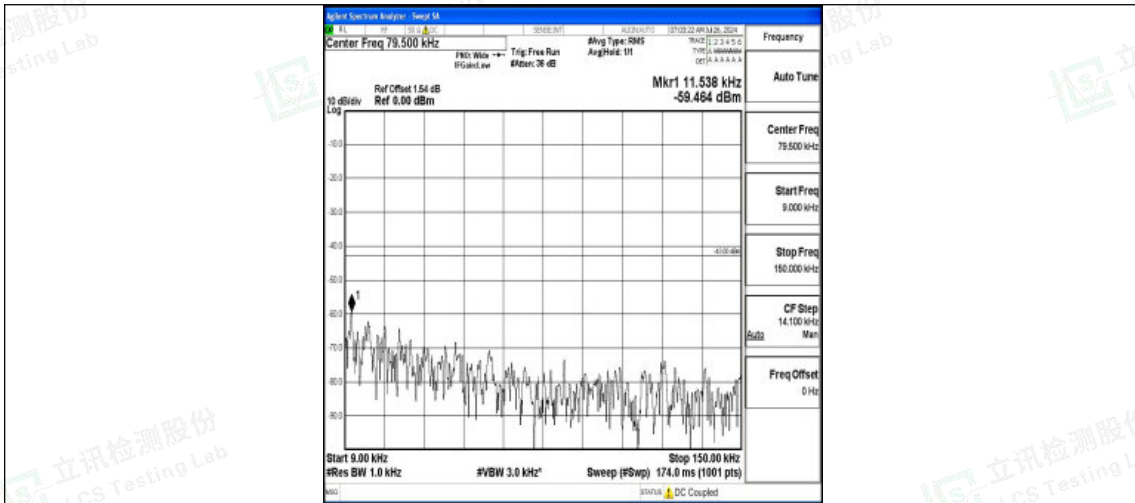

Band4-15MHz-QPSK-20175-1RB#0-30~1000-PASS

Band4-15MHz-QPSK-20175-1RB#0-1000~3000-PASS

Band4-15MHz-QPSK-20175-1RB#0-3000~20000-PASS

Band4-15MHz-16QAM-20175-1RB#0-0.009~0.15-PASS

Band4-15MHz-16QAM-20175-1RB#0-0.15~30-PASS