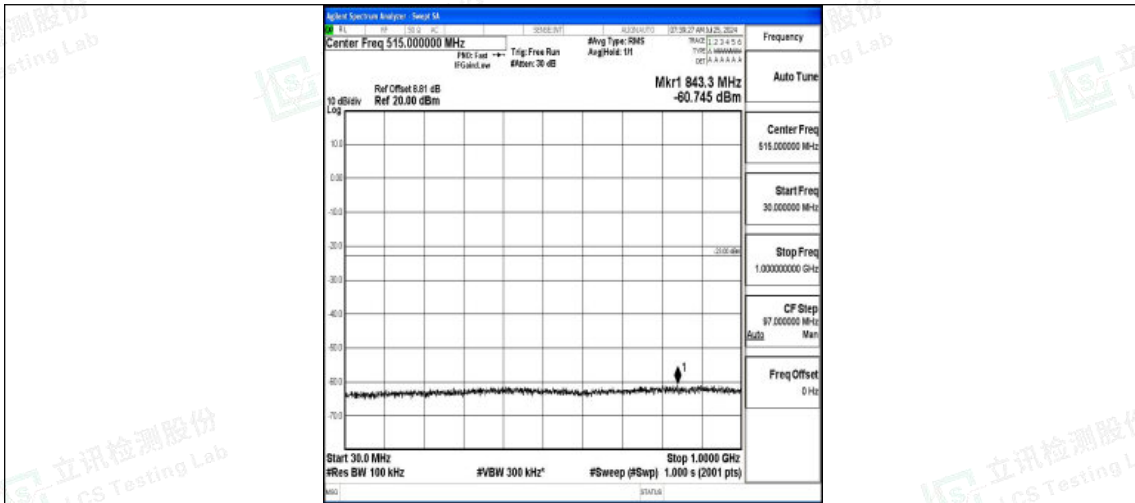

Band4-1.4MHz-QPSK-20393-1RB#0-3000~20000-PASS

Band4-1.4MHz-16QAM-20393-1RB#0-0.009~0.15-PASS

Band4-1.4MHz-16QAM-20393-1RB#0-0.15~30-PASS

Band4-1.4MHz-16QAM-20393-1RB#0-30~1000-PASS

Band4-1.4MHz-16QAM-20393-1RB#0-1000~3000-PASS