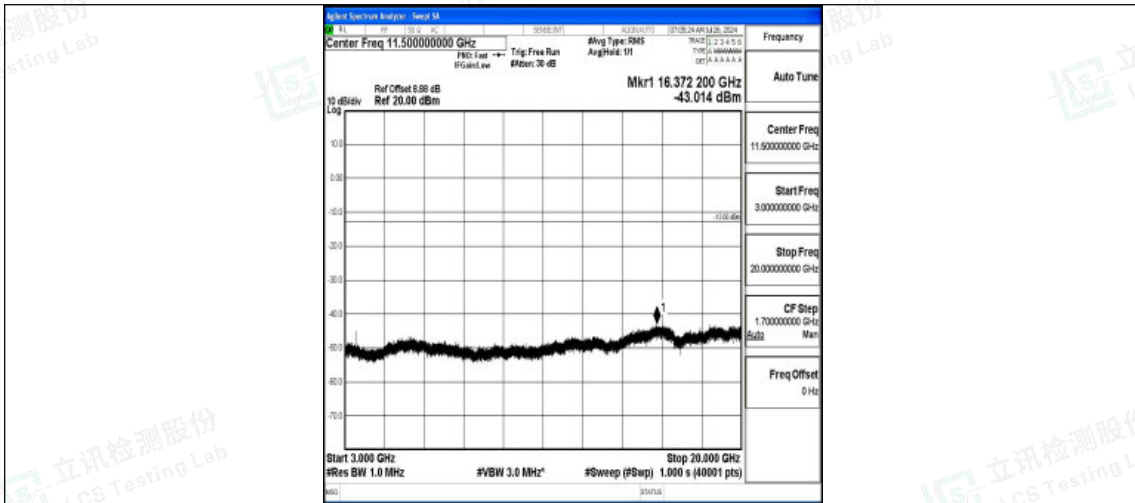

Band4-15MHz-QPSK-20325-1RB#0-1000~3000-PASS

Band4-15MHz-QPSK-20325-1RB#0-3000~20000-PASS