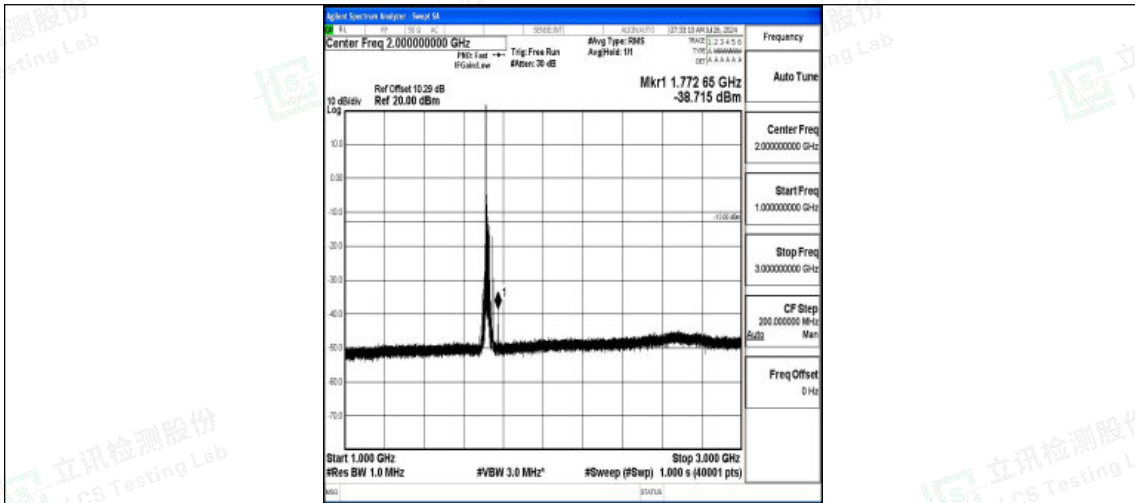

Band4-20MHz-QPSK-20050-1RB#0-30~1000-PASS

Band4-20MHz-QPSK-20050-1RB#0-1000~3000-PASS