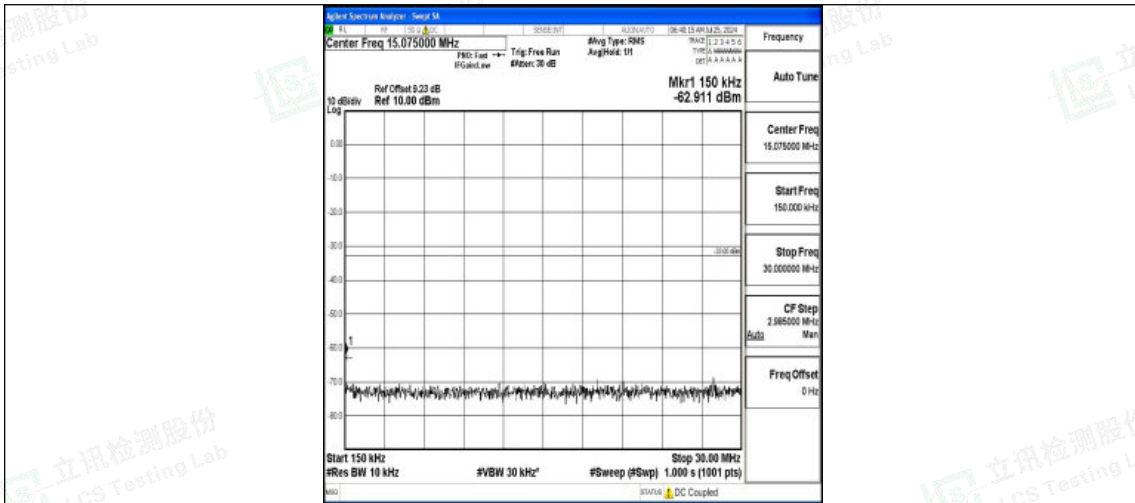

Band2-15MHz-16QAM-18675-1RB#0-0.009~0.15-PASS

Band2-15MHz-16QAM-18675-1RB#0-0.15~30-PASS