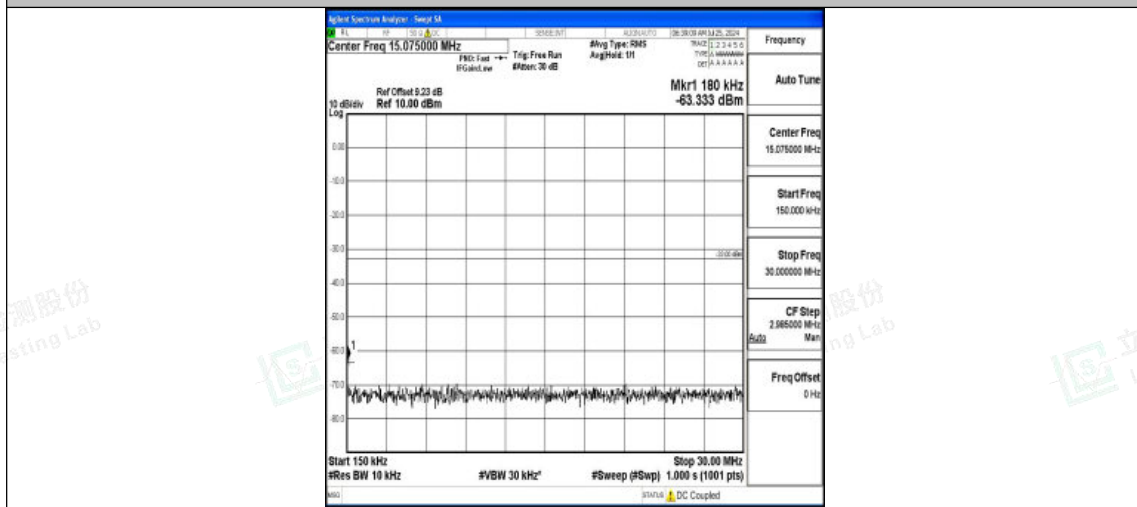

Band2-15MHz-QPSK-18675-1RB#0-0.009~0.15-PASS

Band2-15MHz-QPSK-18675-1RB#0-0.15~30-PASS