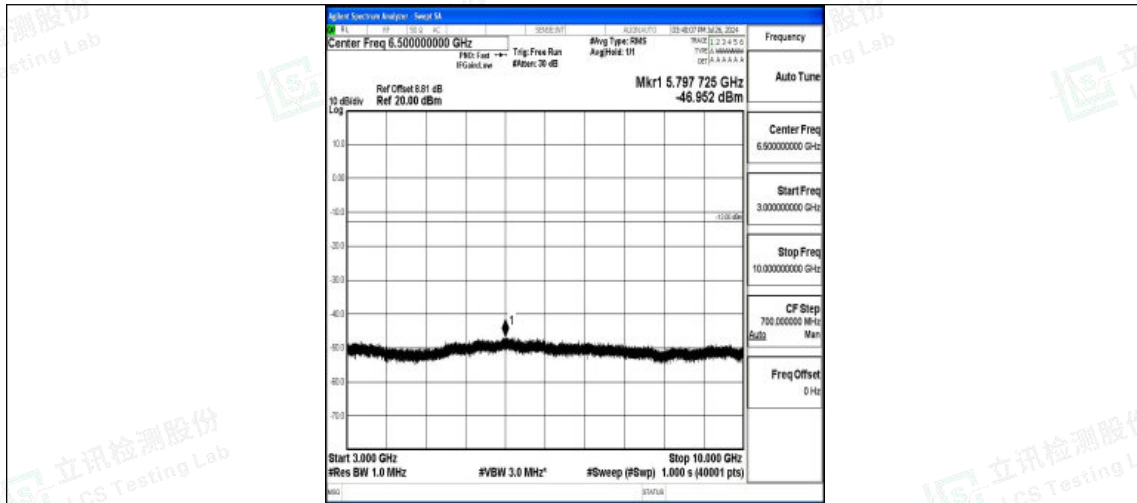

Band5-10MHz-16QAM-20450-1RB#0-1000~3000-PASS

Band5-10MHz-16QAM-20450-1RB#0-3000~10000-PASS