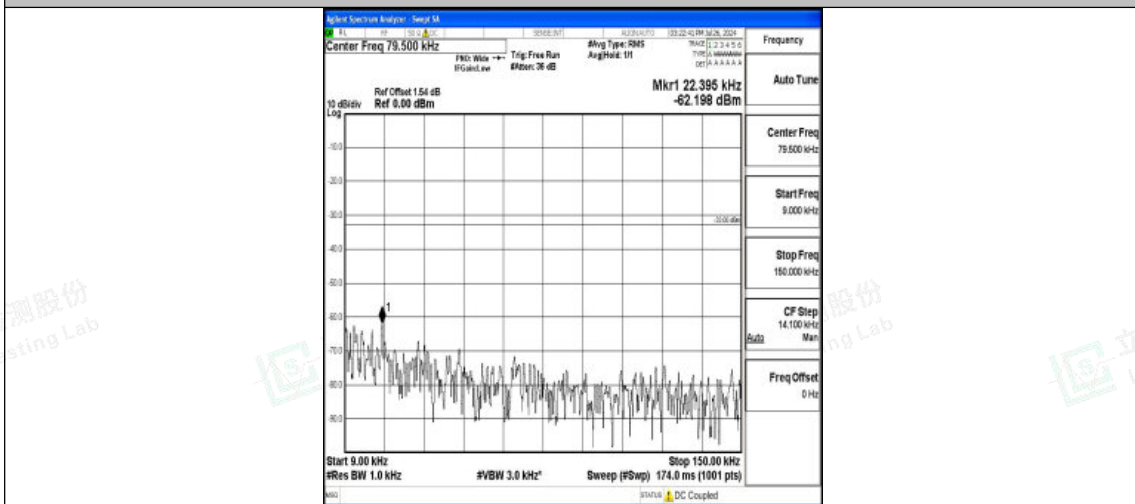

Band5-5MHz-16QAM-20525-1RB#0-3000~10000-PASS

Band5-5MHz-QPSK-20625-1RB#0-0.009~0.15-PASS

Band5-5MHz-QPSK-20625-1RB#0-3000~10000-PASS

Band5-5MHz-16QAM-20625-1RB#0-0.009~0.15-PASS

Band5-5MHz-16QAM-20625-1RB#0-0.15~30-PASS