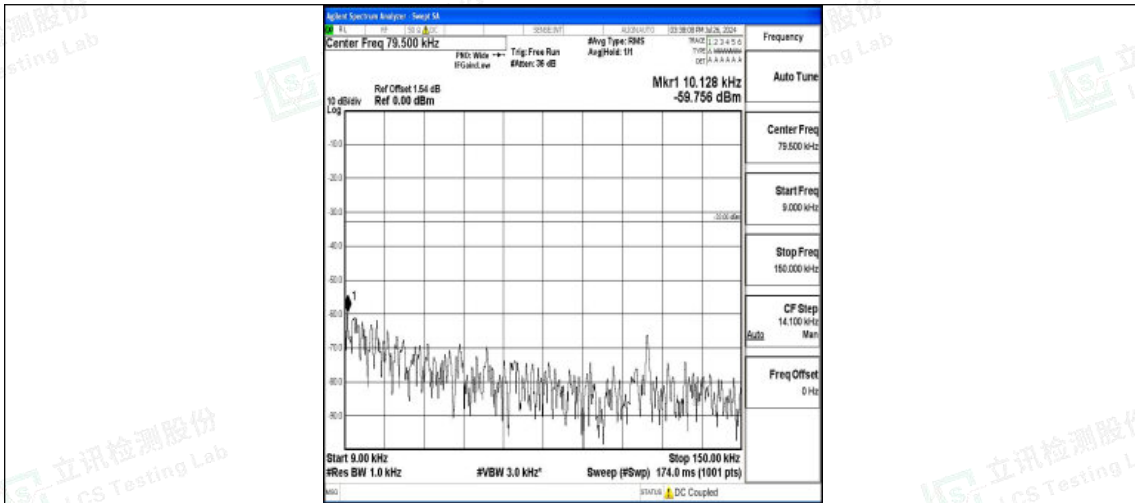

Band5-5MHz-16QAM-20625-1RB#0-30~1000-PASS

Band5-5MHz-16QAM-20625-1RB#0-1000~3000-PASS

Band5-5MHz-16QAM-20625-1RB#0-3000~10000-PASS

Band5-10MHz-QPSK-20450-1RB#0-0.009~0.15-PASS

Band5-10MHz-QPSK-20450-1RB#0-0.15~30-PASS