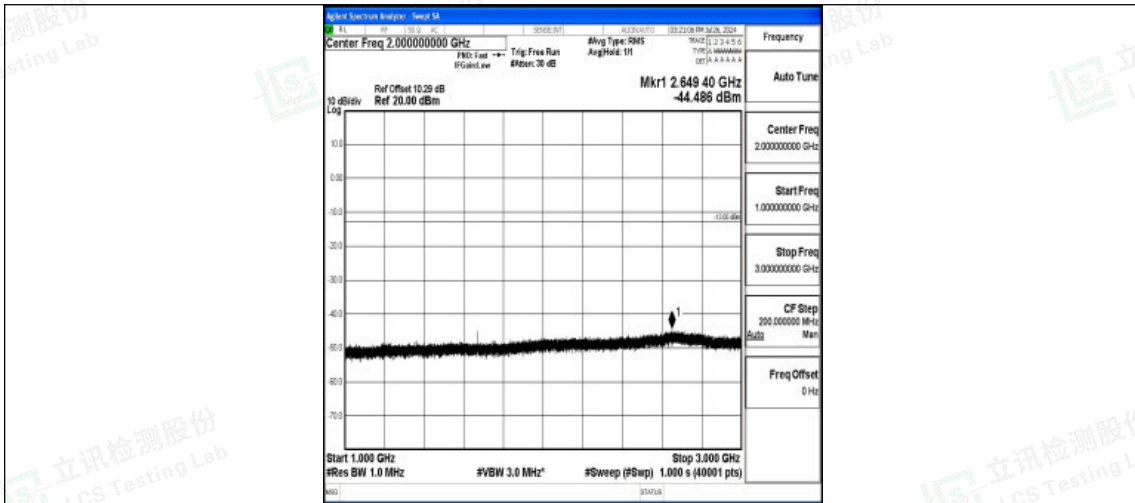

Band5-5MHz-QPSK-20525-1RB#0-3000~10000-PASS

Band5-5MHz-16QAM-20525-1RB#0-0.009~0.15-PASS

Band5-5MHz-16QAM-20525-1RB#0-0.15~30-PASS

Band5-5MHz-16QAM-20525-1RB#0-30~1000-PASS

Band5-5MHz-16QAM-20525-1RB#0-1000~3000-PASS