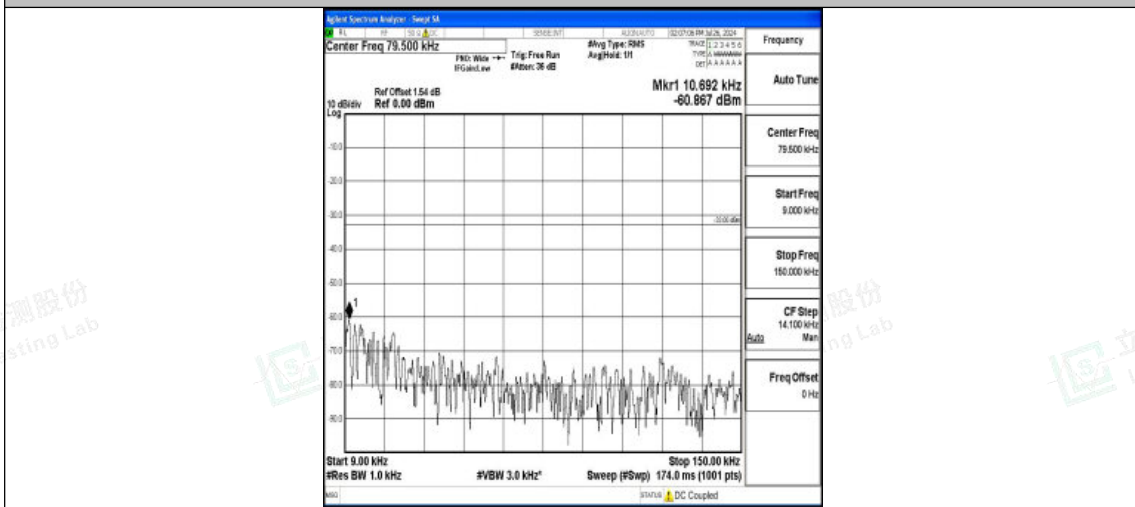

Band5-1.4MHz-QPSK-20643-1RB#0-3000~10000-PASS

Band5-1.4MHz-16QAM-20643-1RB#0-0.009~0.15-PASS