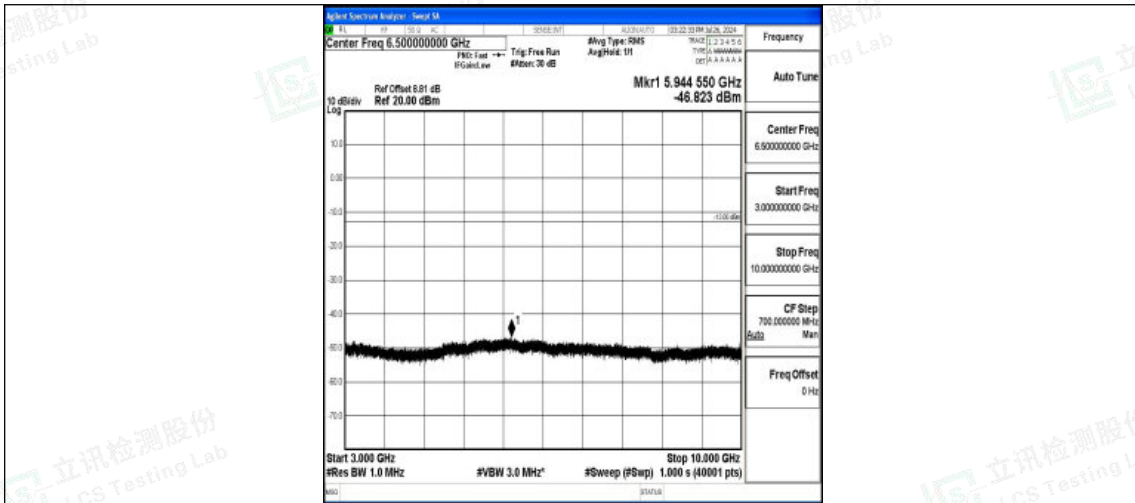

Band5-5MHz-QPSK-20625-1RB#0-3000~10000-PASS