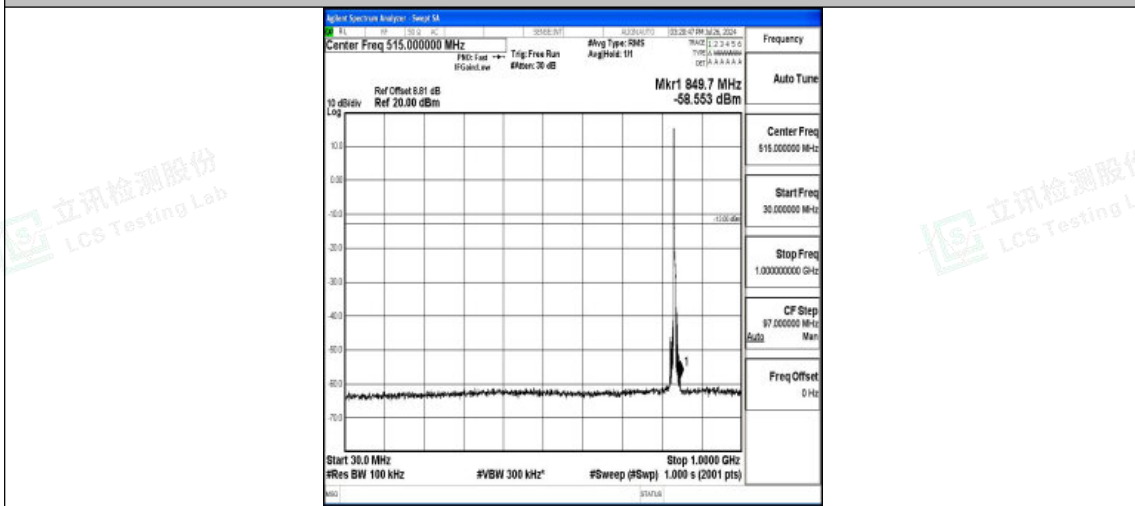

Band5-5MHz-QPSK-20525-1RB#0-3000~10000-PASS

Band5-5MHz-16QAM-20525-1RB#0-0.009~0.15-PASS

Band5-5MHz-16QAM-20525-1RB#0-0.15~30-PASS

Band5-5MHz-16QAM-20525-1RB#0-30~1000-PASS

Band5-5MHz-16QAM-20525-1RB#0-1000~3000-PASS