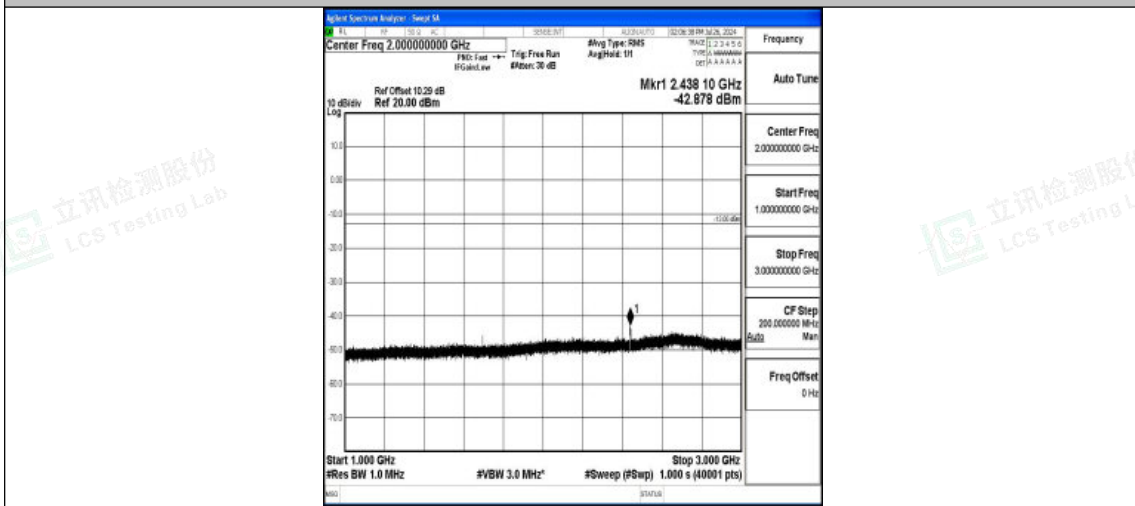

Band5-1.4MHz-16QAM-20525-1RB#0-1000~3000-PASS

Band5-1.4MHz-16QAM-20525-1RB#0-3000~10000-PASS

Band5-1.4MHz-QPSK-20643-1RB#0-0.009~0.15-PASS

Band5-1.4MHz-QPSK-20643-1RB#0-0.15~30-PASS

Band5-1.4MHz-QPSK-20643-1RB#0-30~1000-PASS