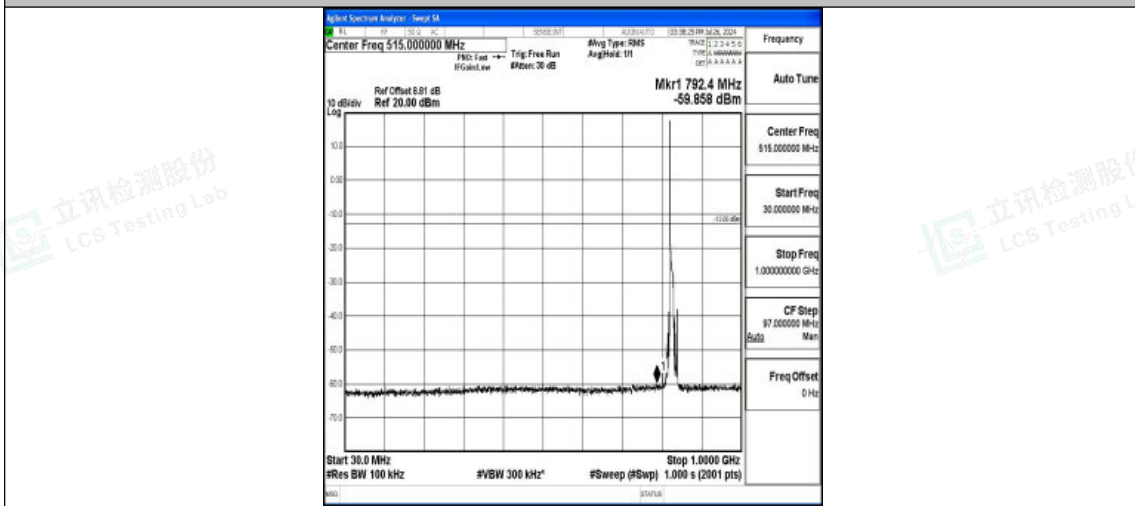

Band5-5MHz-16QAM-20625-1RB#0-30~1000-PASS

Band5-5MHz-16QAM-20625-1RB#0-1000~3000-PASS

Band5-5MHz-16QAM-20625-1RB#0-3000~10000-PASS

Band5-10MHz-QPSK-20450-1RB#0-0.009~0.15-PASS

Band5-10MHz-QPSK-20450-1RB#0-0.15~30-PASS