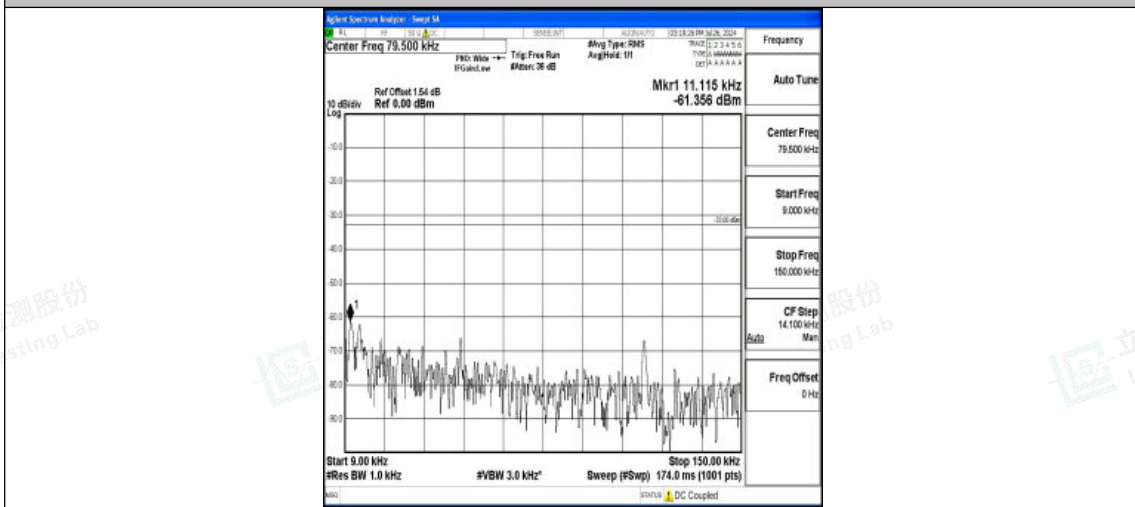

Band5-5MHz-16QAM-20425-1RB#0-3000~10000-PASS

Band5-5MHz-QPSK-20525-1RB#0-0.009~0.15-PASS