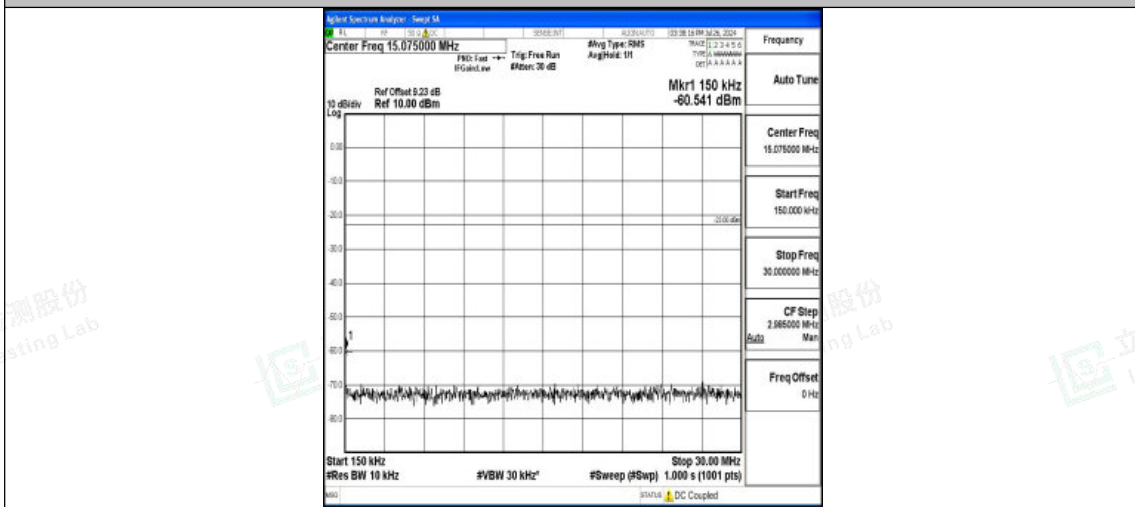

Band5-5MHz-16QAM-20625-1RB#0-30~1000-PASS

Band5-5MHz-16QAM-20625-1RB#0-1000~3000-PASS

Band5-5MHz-16QAM-20625-1RB#0-3000~10000-PASS

Band5-10MHz-QPSK-20450-1RB#0-0.009~0.15-PASS

Band5-10MHz-QPSK-20450-1RB#0-0.15~30-PASS