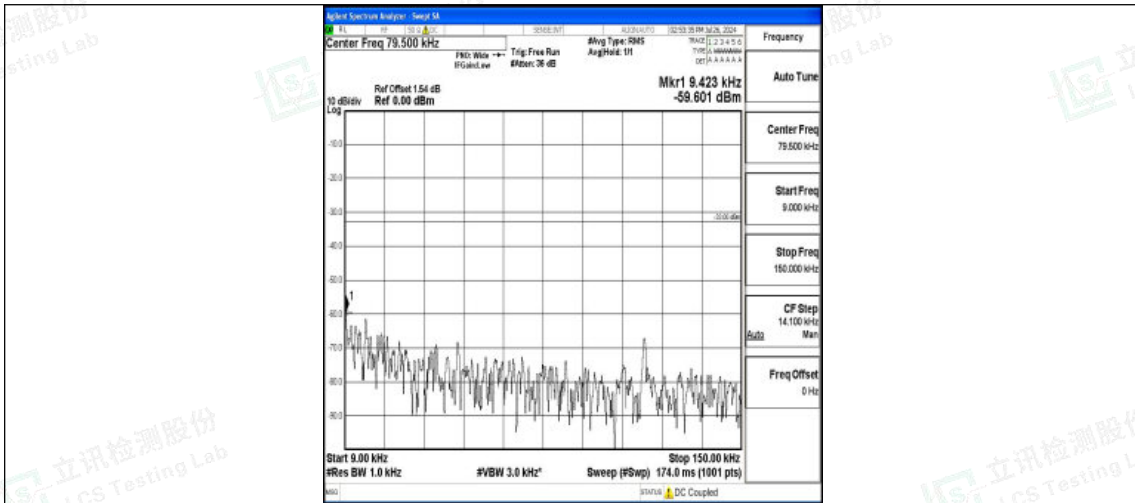

Band5-1.4MHz-16QAM-20643-1RB#0-3000~10000-PASS

Band5-3MHz-QPSK-20415-1RB#0-0.009~0.15-PASS