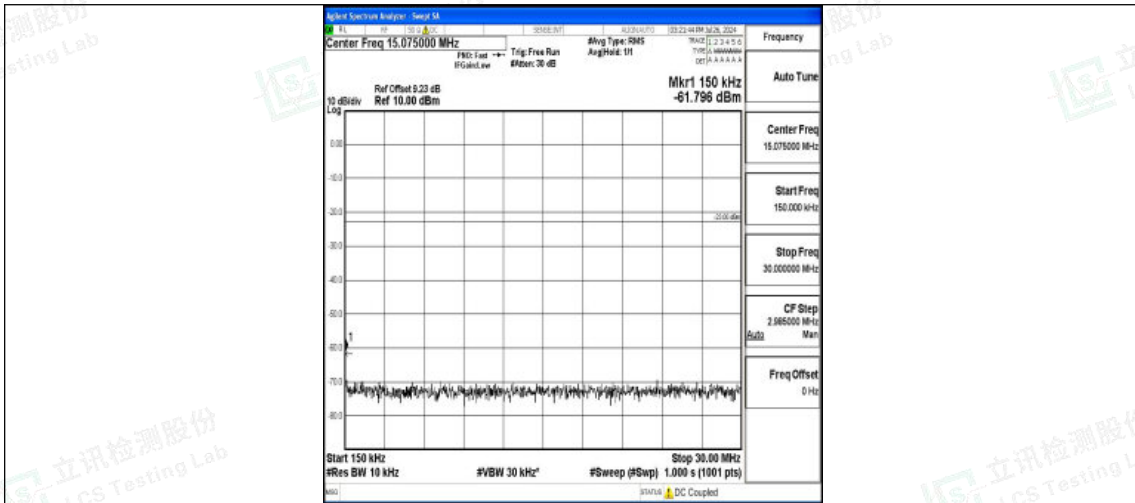

Band5-5MHz-QPSK-20625-1RB#0-0.009~0.15-PASS