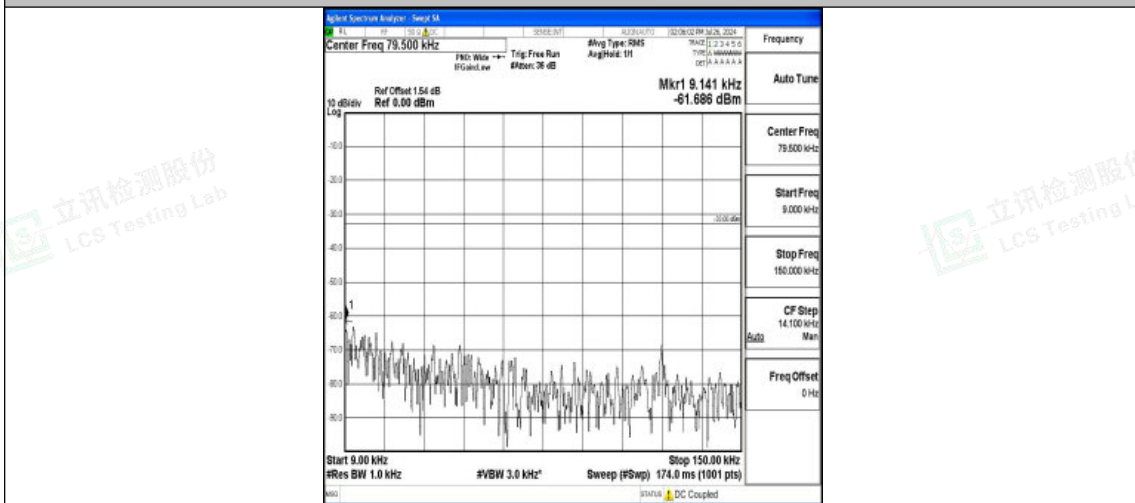

Band5-1.4MHz-16QAM-20525-1RB#0-1000~3000-PASS

Band5-1.4MHz-16QAM-20525-1RB#0-3000~10000-PASS

Band5-1.4MHz-QPSK-20643-1RB#0-0.009~0.15-PASS

Band5-1.4MHz-QPSK-20643-1RB#0-0.15~30-PASS

Band5-1.4MHz-QPSK-20643-1RB#0-30~1000-PASS