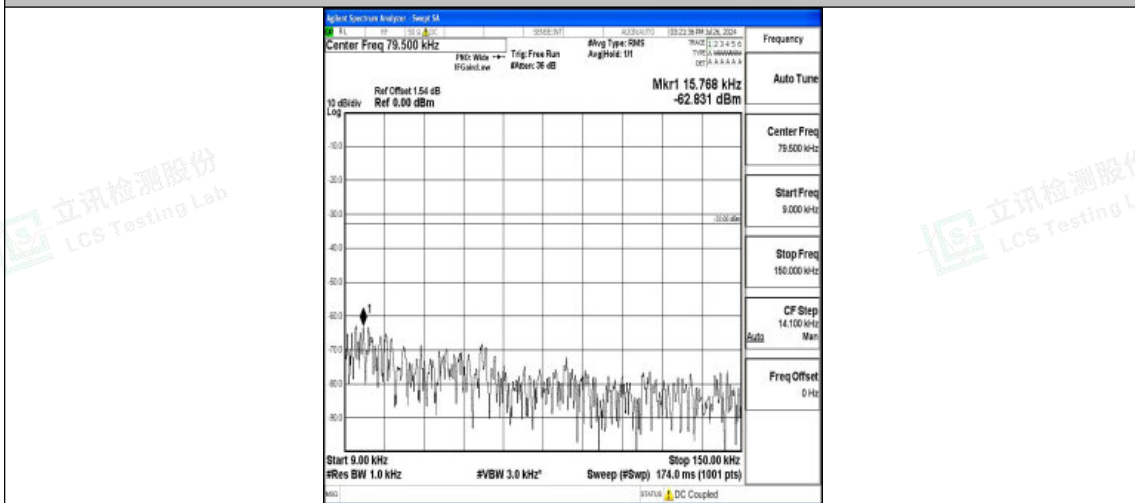

Band5-5MHz-16QAM-20525-1RB#0-3000~10000-PASS

Band5-5MHz-QPSK-20625-1RB#0-0.009~0.15-PASS