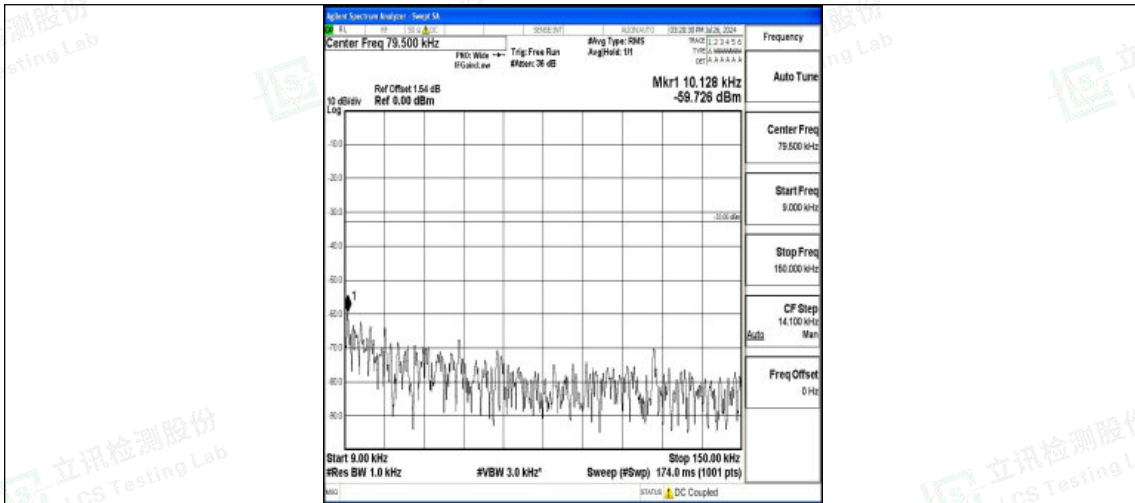

Band5-5MHz-QPSK-20525-1RB#0-3000~10000-PASS

Band5-5MHz-16QAM-20525-1RB#0-0.009~0.15-PASS