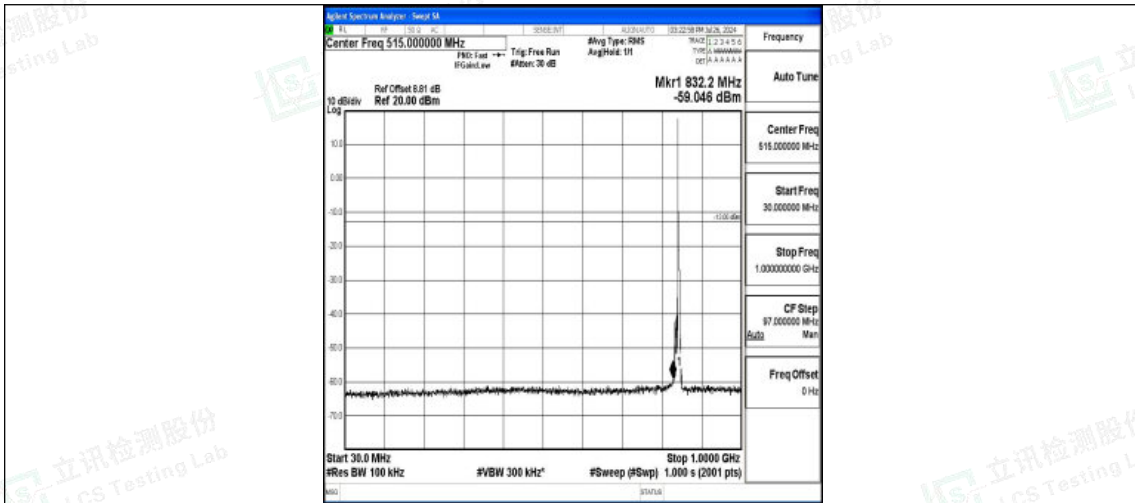

Band5-5MHz-16QAM-20525-1RB#0-3000~10000-PASS

Band5-5MHz-QPSK-20625-1RB#0-0.009~0.15-PASS

Band5-5MHz-QPSK-20625-1RB#0-3000~10000-PASS

Band5-5MHz-16QAM-20625-1RB#0-0.009~0.15-PASS

Band5-5MHz-16QAM-20625-1RB#0-0.15~30-PASS