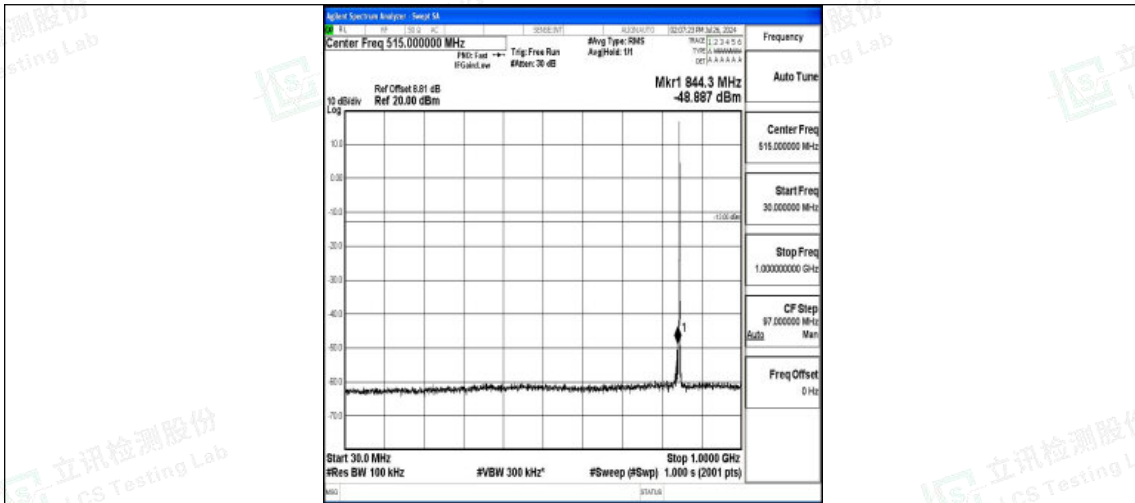

Band5-1.4MHz-QPSK-20643-1RB#0-1000~3000-PASS

Band5-1.4MHz-QPSK-20643-1RB#0-3000~10000-PASS

Band5-1.4MHz-16QAM-20643-1RB#0-0.009~0.15-PASS

Band5-1.4MHz-16QAM-20643-1RB#0-0.15~30-PASS

Band5-1.4MHz-16QAM-20643-1RB#0-30~1000-PASS