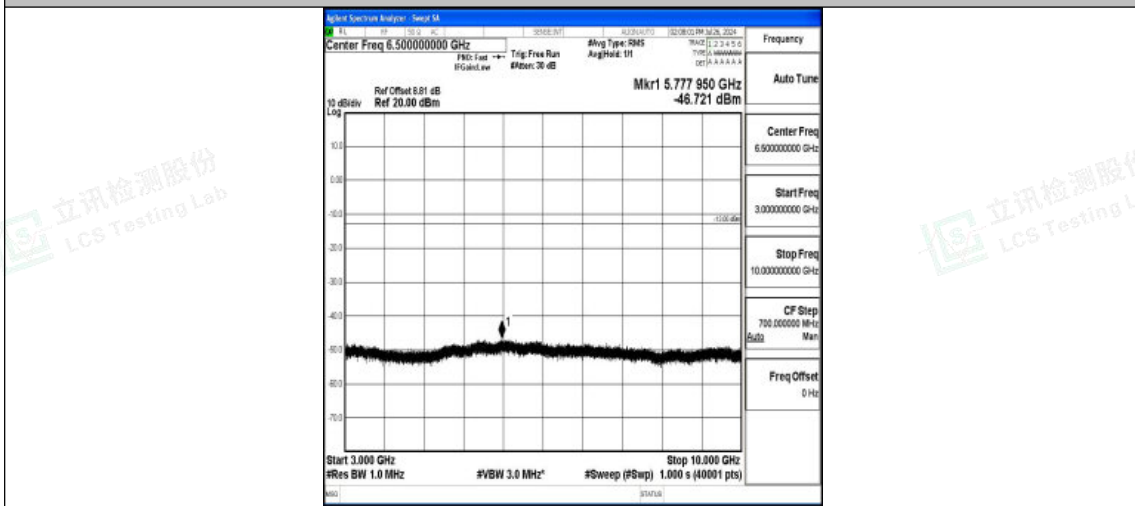

Band5-1.4MHz-16QAM-20643-1RB#0-1000~3000-PASS

Band5-1.4MHz-16QAM-20643-1RB#0-3000~10000-PASS