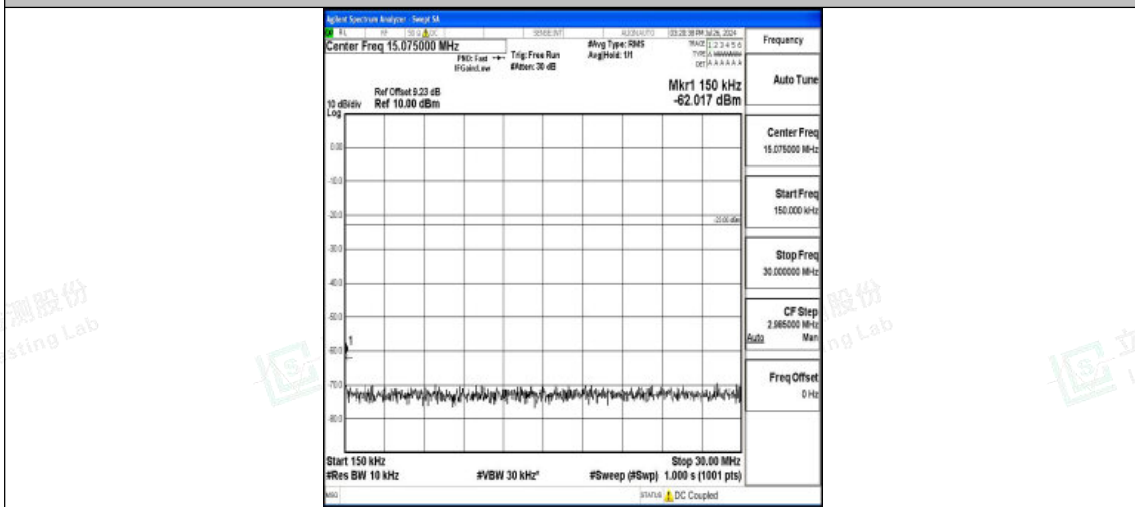

Band5-5MHz-16QAM-20525-1RB#0-0.009~0.15-PASS

Band5-5MHz-16QAM-20525-1RB#0-0.15~30-PASS