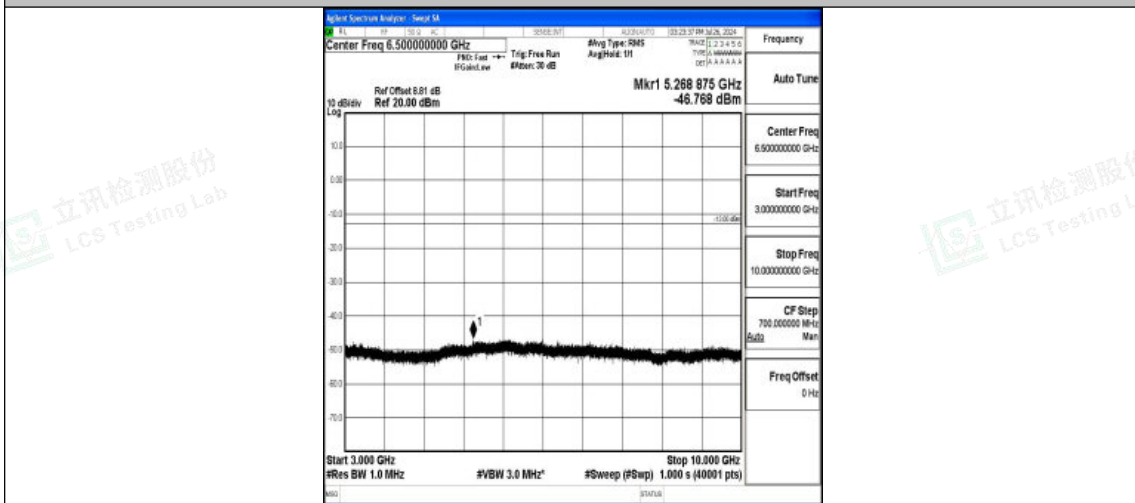

Band5-5MHz-16QAM-20625-1RB#0-1000~3000-PASS

Band5-5MHz-16QAM-20625-1RB#0-3000~10000-PASS