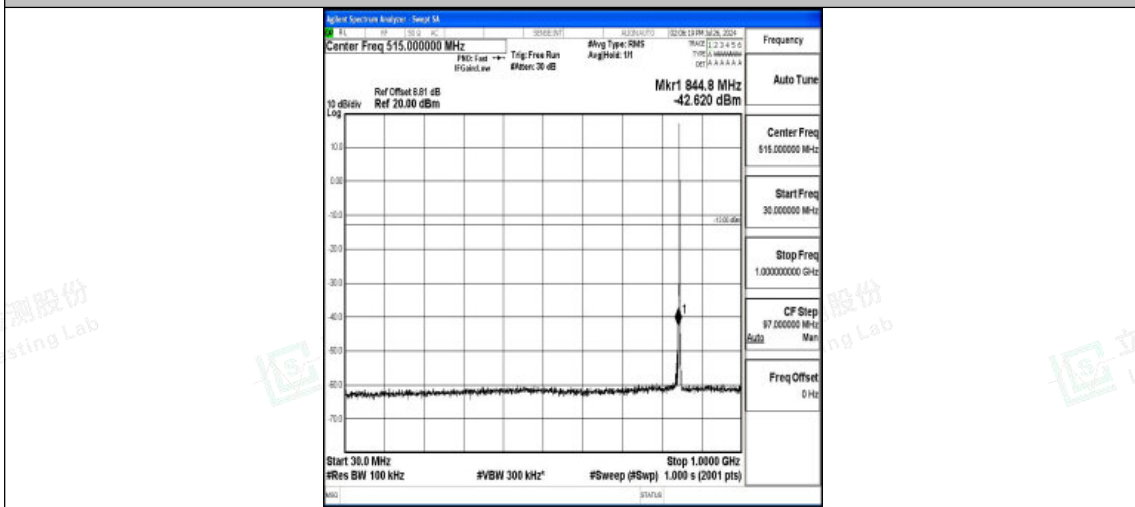

Band5-1.4MHz-16QAM-20525-1RB#0-1000~3000-PASS

Band5-1.4MHz-16QAM-20525-1RB#0-3000~10000-PASS

Band5-1.4MHz-QPSK-20643-1RB#0-0.009~0.15-PASS

Band5-1.4MHz-QPSK-20643-1RB#0-0.15~30-PASS

Band5-1.4MHz-QPSK-20643-1RB#0-30~1000-PASS