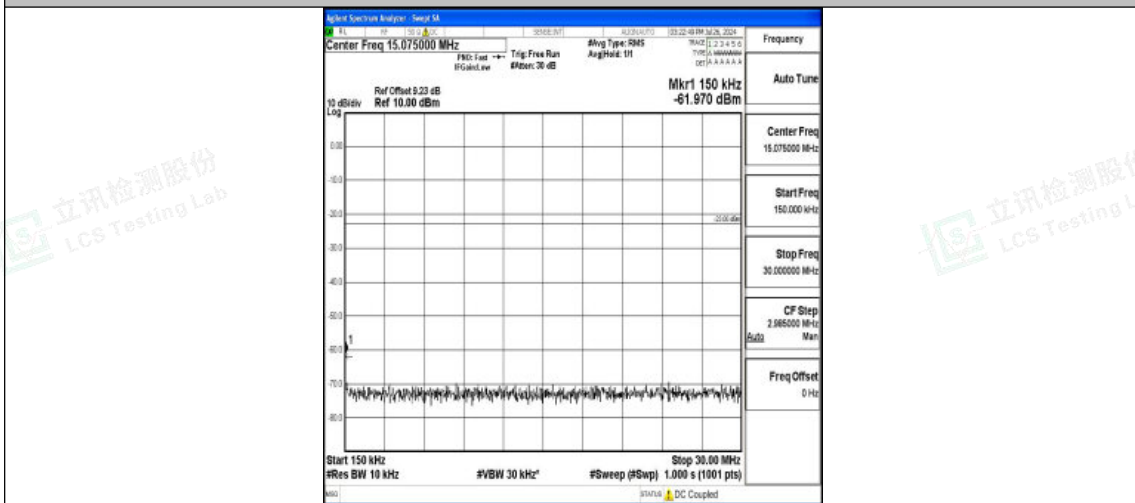

Band5-5MHz-16QAM-20525-1RB#0-3000~10000-PASS

Band5-5MHz-QPSK-20625-1RB#0-0.009~0.15-PASS

Band5-5MHz-QPSK-20625-1RB#0-3000~10000-PASS

Band5-5MHz-16QAM-20625-1RB#0-0.009~0.15-PASS

Band5-5MHz-16QAM-20625-1RB#0-0.15~30-PASS