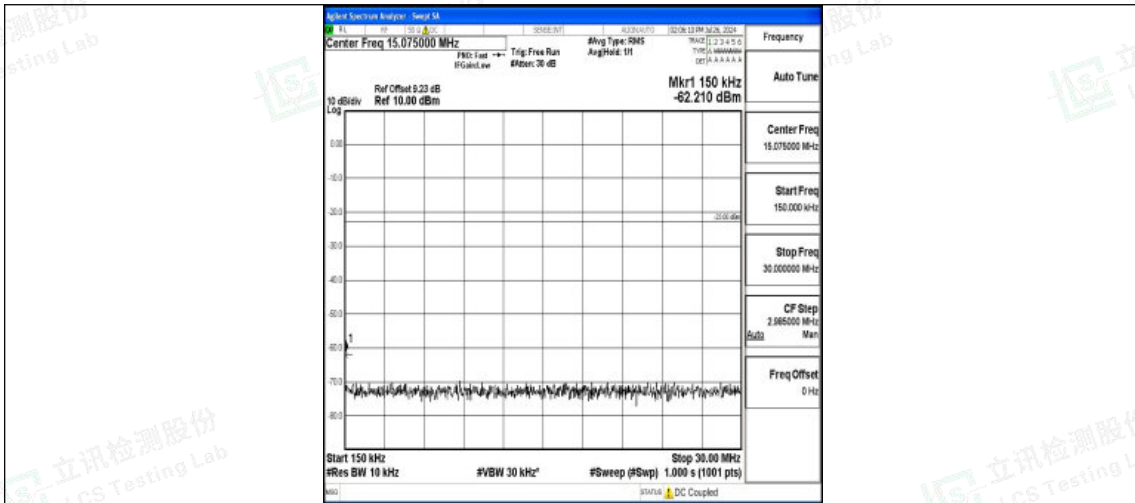

Band5-1.4MHz-16QAM-20525-1RB#0-1000~3000-PASS

Band5-1.4MHz-16QAM-20525-1RB#0-3000~10000-PASS

Band5-1.4MHz-QPSK-20643-1RB#0-0.009~0.15-PASS

Band5-1.4MHz-QPSK-20643-1RB#0-0.15~30-PASS

Band5-1.4MHz-QPSK-20643-1RB#0-30~1000-PASS