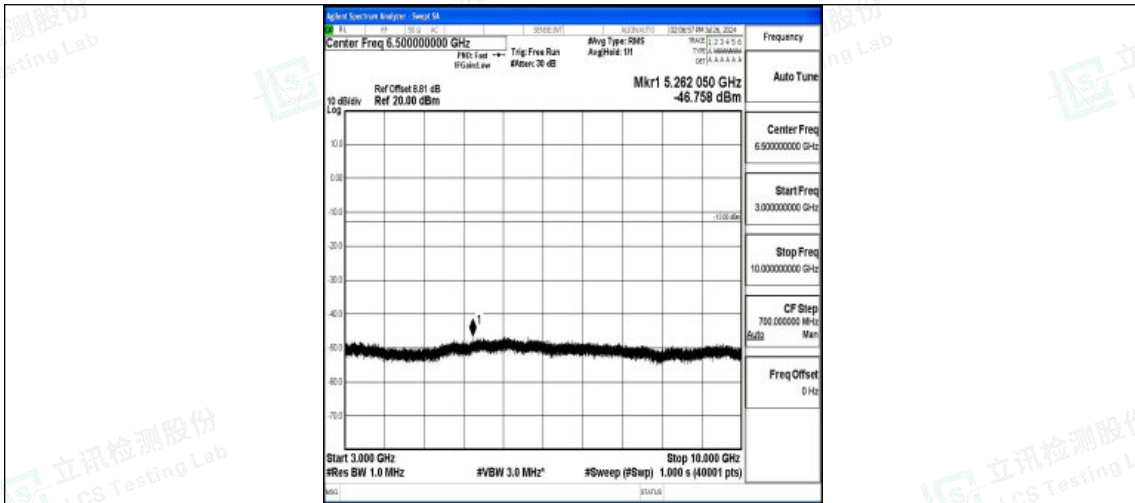

Band5-1.4MHz-QPSK-20643-1RB#0-1000~3000-PASS

Band5-1.4MHz-QPSK-20643-1RB#0-3000~10000-PASS