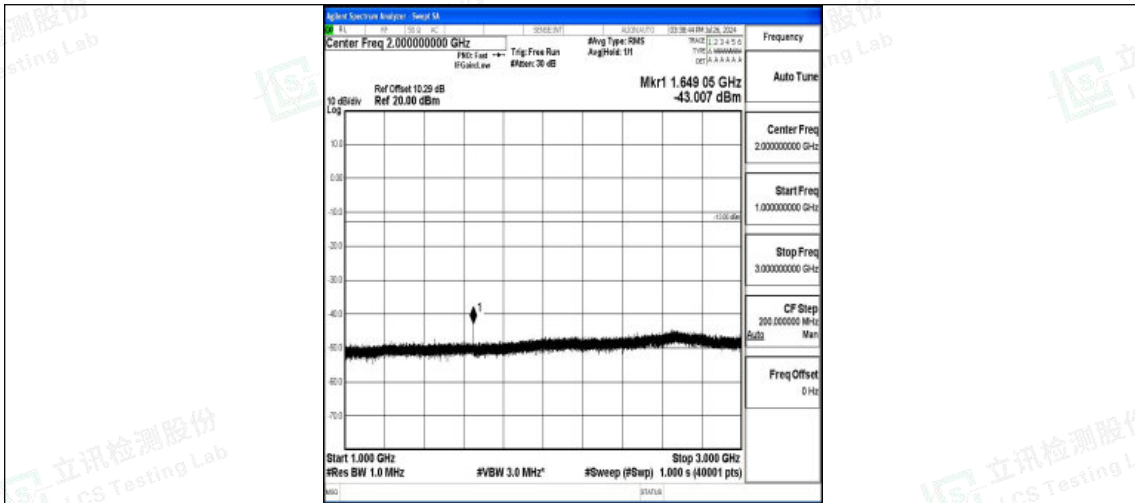

Band5-10MHz-QPSK-20450-1RB#0-30~1000-PASS

Band5-10MHz-QPSK-20450-1RB#0-1000~3000-PASS