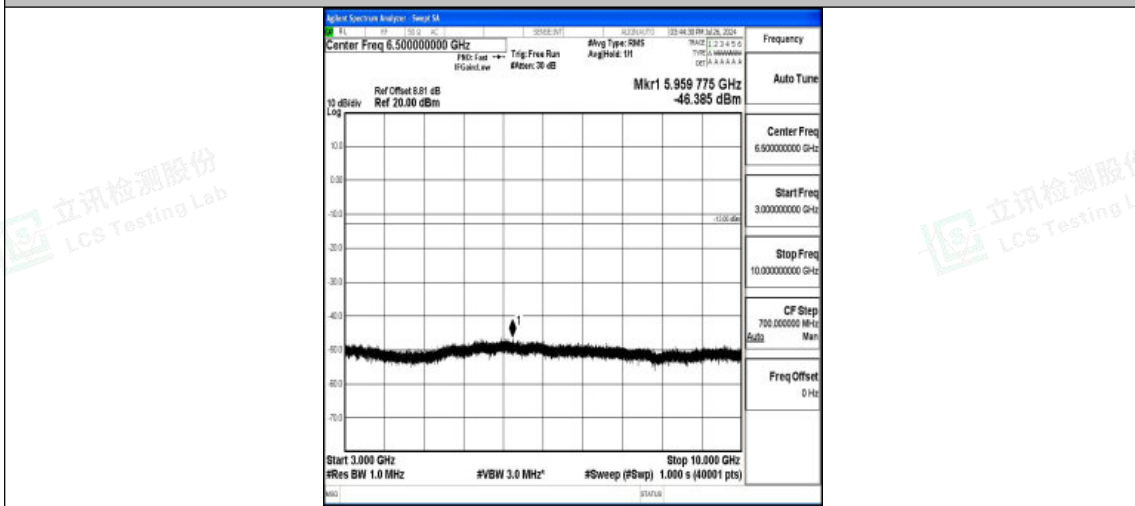

Band5-10MHz-16QAM-20600-1RB#0-1000~3000-PASS

Band5-10MHz-16QAM-20600-1RB#0-3000~10000-PASS