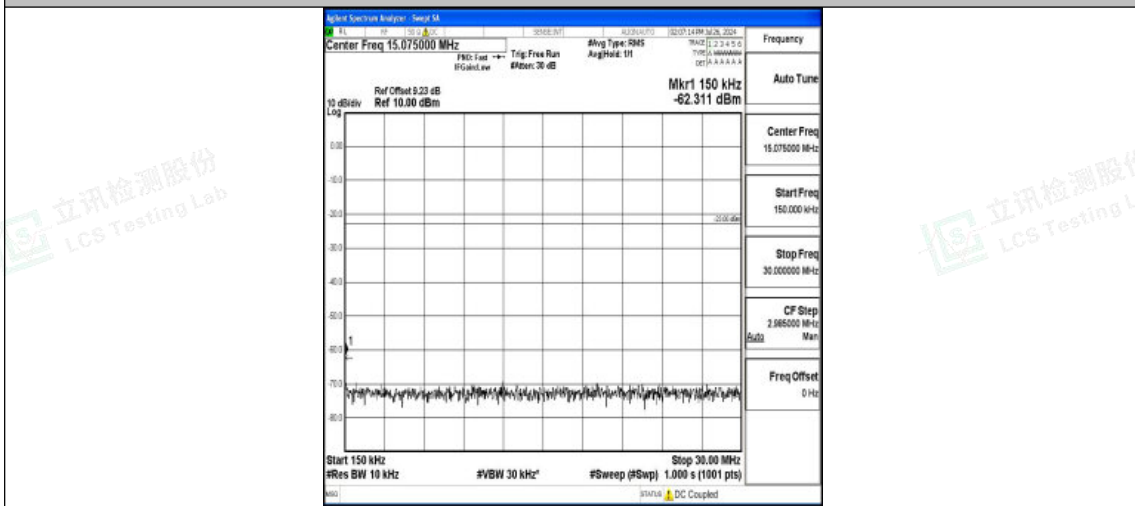

Band5-1.4MHz-QPSK-20643-1RB#0-1000~3000-PASS

Band5-1.4MHz-QPSK-20643-1RB#0-3000~10000-PASS

Band5-1.4MHz-16QAM-20643-1RB#0-0.009~0.15-PASS

Band5-1.4MHz-16QAM-20643-1RB#0-0.15~30-PASS

Band5-1.4MHz-16QAM-20643-1RB#0-30~1000-PASS