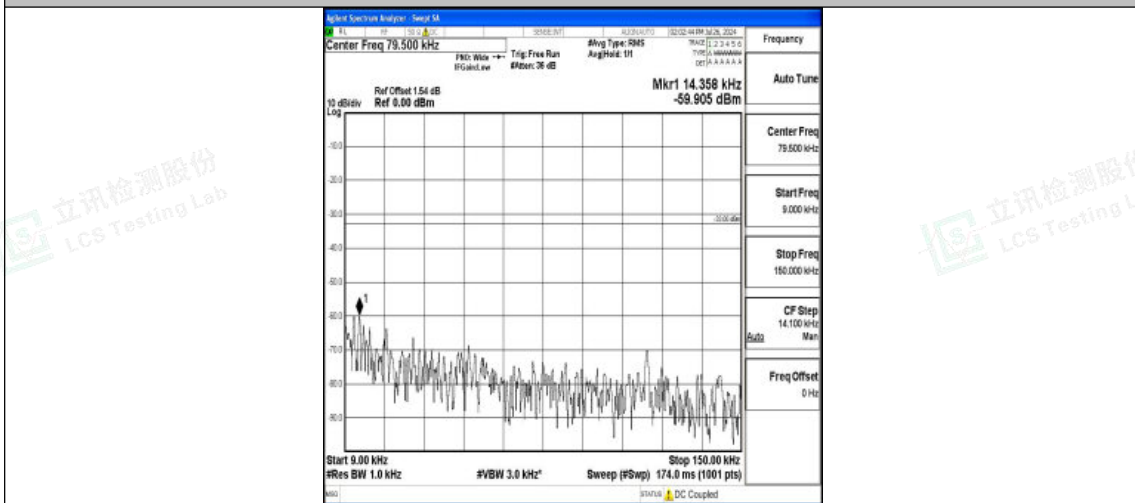

### Test Graphs

Band5-1.4MHz-QPSK-20407-1RB#0-0.009~0.15-PASS

Band5-1.4MHz-QPSK-20407-1RB#0-0.15~30-PASS

Band5-1.4MHz-QPSK-20407-1RB#0-30~1000-PASS

Band5-1.4MHz-QPSK-20407-1RB#0-1000~3000-PASS

Band5-1.4MHz-QPSK-20407-1RB#0-3000~10000-PASS