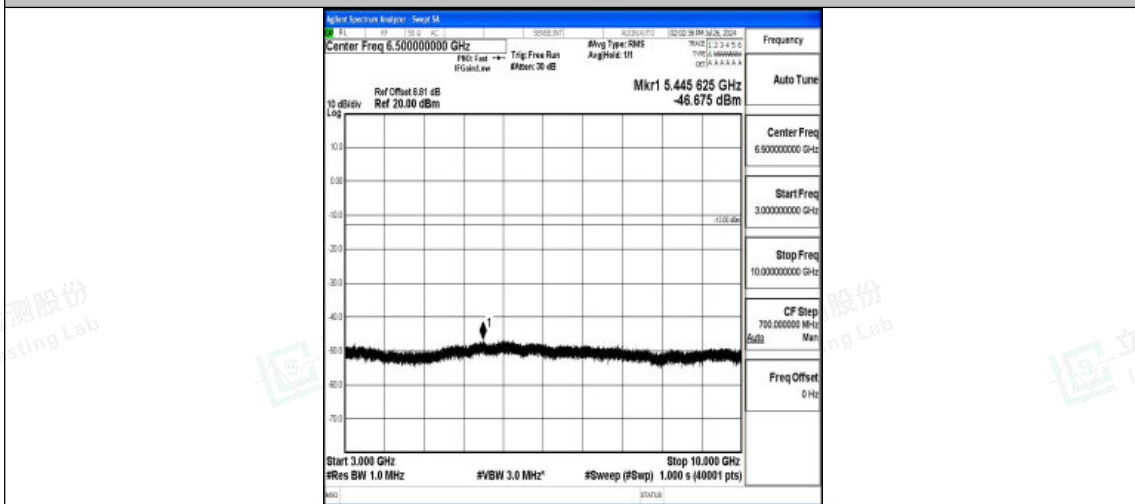

### Test Graphs

Band5-1.4MHz-QPSK-20407-1RB#0-0.009~0.15-PASS

Band5-1.4MHz-QPSK-20407-1RB#0-0.15~30-PASS

Band5-1.4MHz-QPSK-20407-1RB#0-30~1000-PASS

Band5-1.4MHz-QPSK-20407-1RB#0-1000~3000-PASS

Band5-1.4MHz-QPSK-20407-1RB#0-3000~10000-PASS