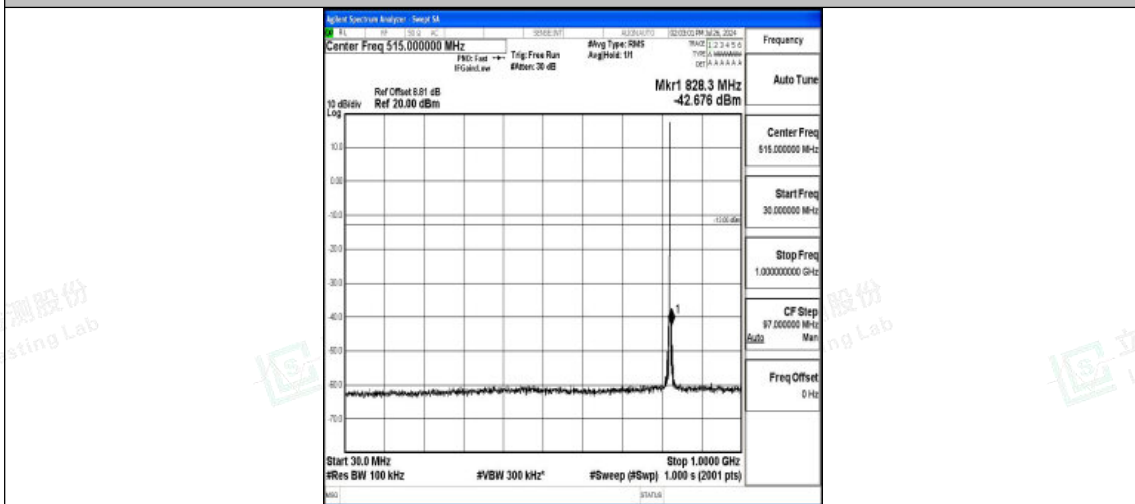

Band5-1.4MHz-16QAM-20407-1RB#0-30~1000-PASS