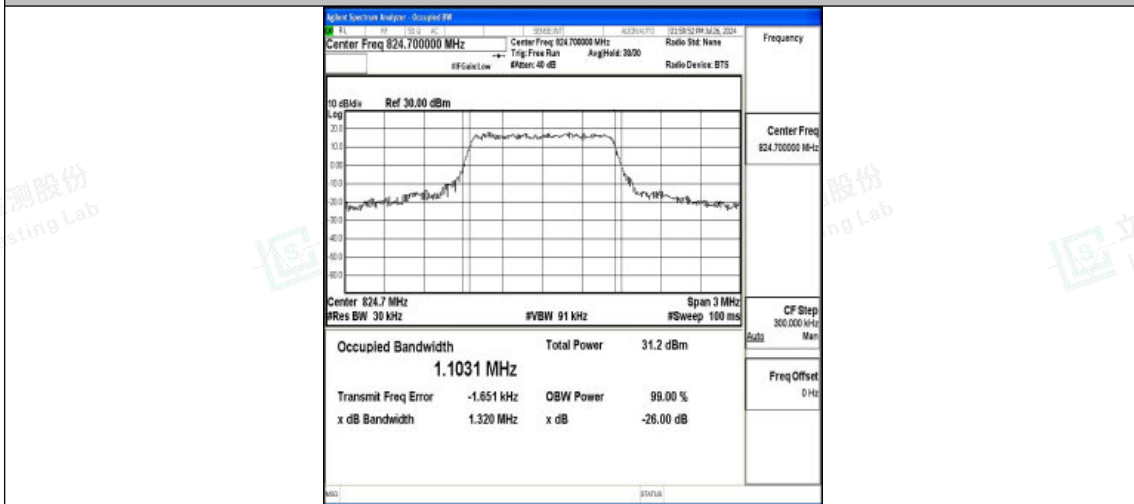

Band5-1.4MHz-16QAM-20407-6RB#0-PASS