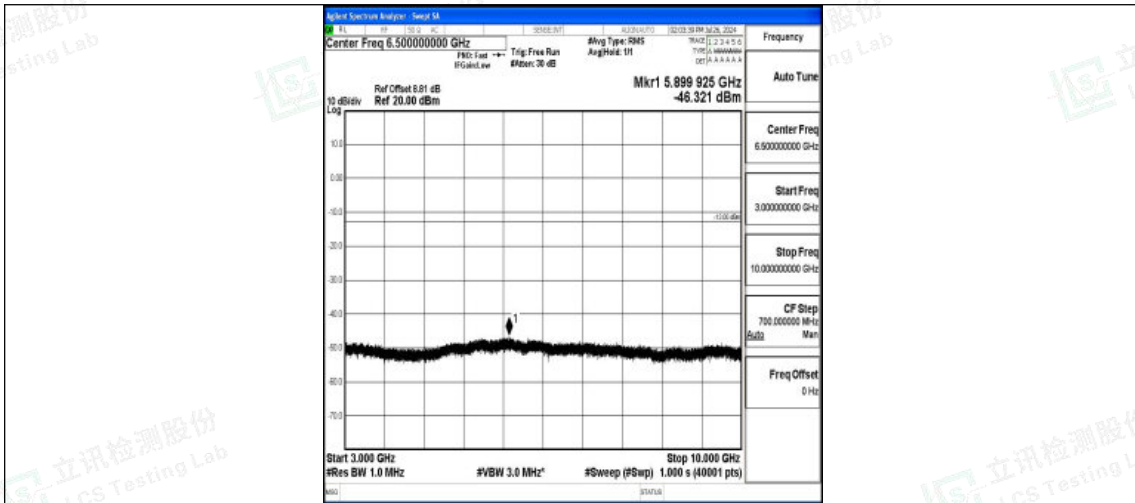

Band5-1.4MHz-16QAM-20407-1RB#0-3000~10000-PASS