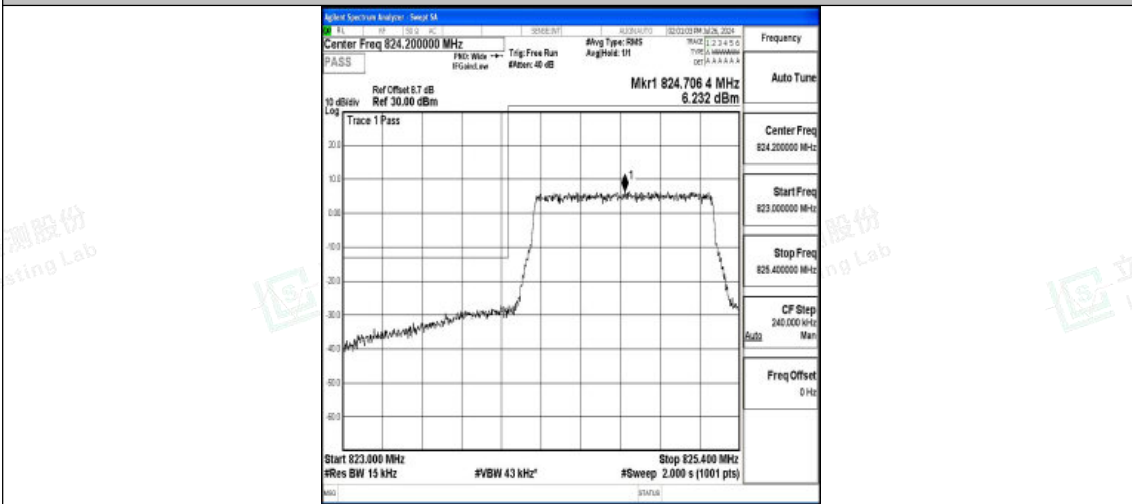

Band5-1.4MHz-16QAM-20407-6RB#0-PASS