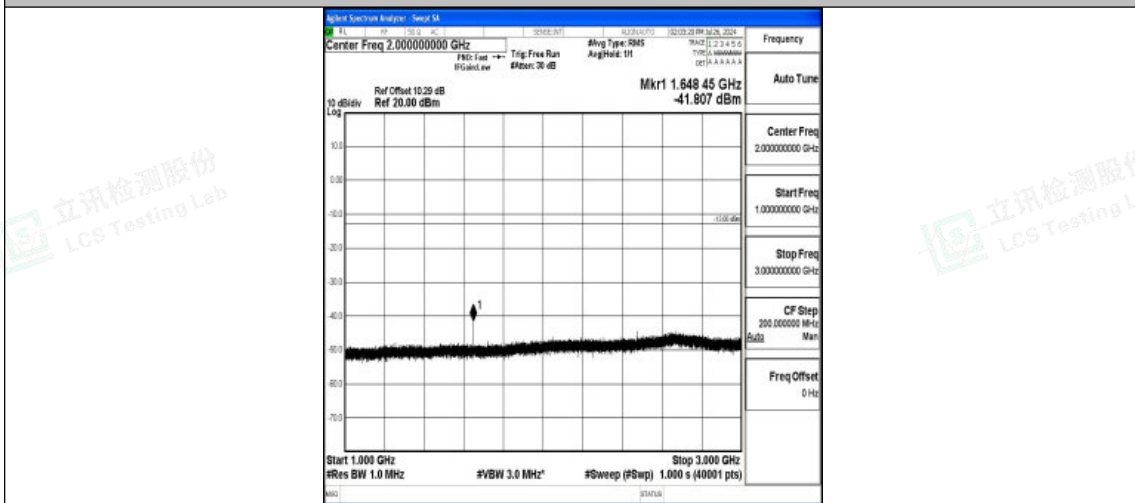

Band5-1.4MHz-16QAM-20407-1RB#0-1000~3000-PASS