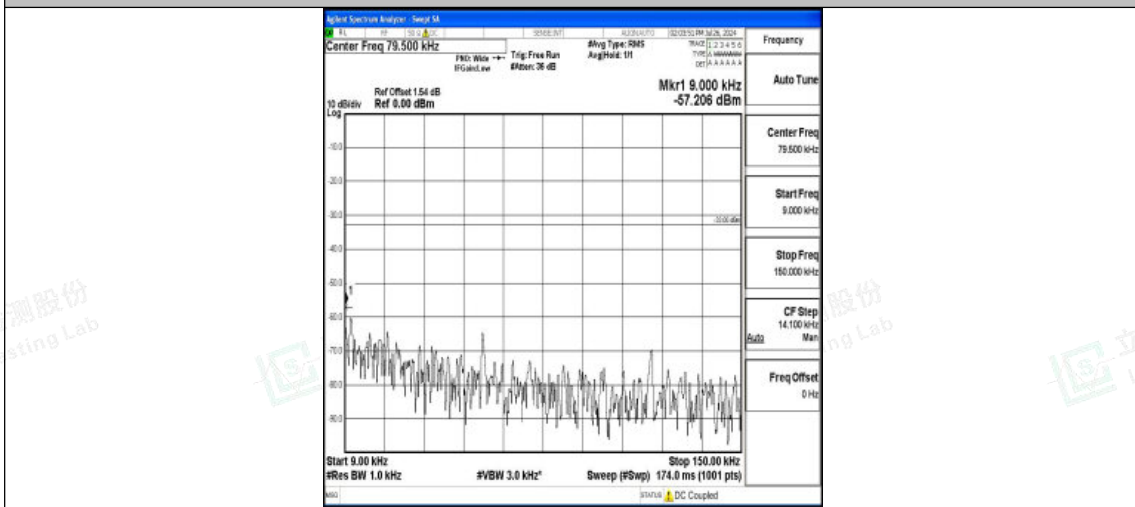

Band5-1.4MHz-QPSK-20525-1RB#0-0.009~0.15-PASS