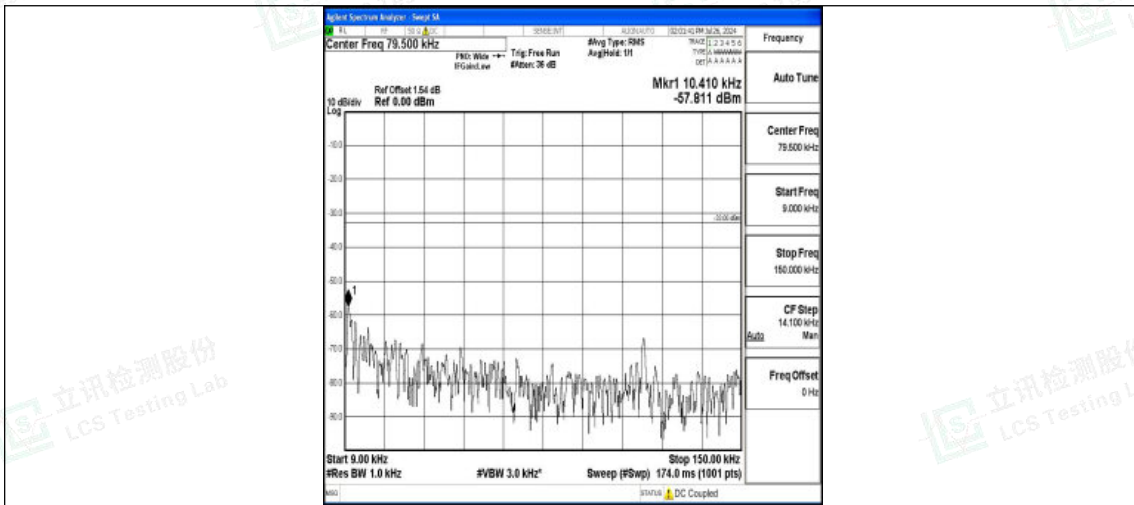

Test Graphs

Band5-1.4MHz-QPSK-20407-1RB#0-0.009~0.15-PASS