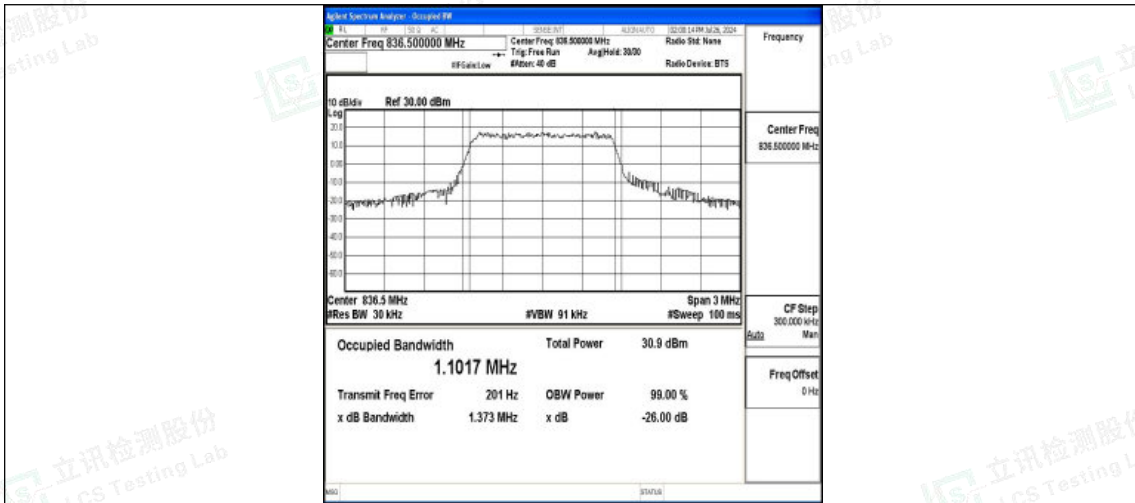

### Test Graphs

Band5-1.4MHz-QPSK-20407-6RB#0-PASS

Band5-1.4MHz-16QAM-20407-6RB#0-PASS

Band5-1.4MHz-QPSK-20525-6RB#0-PASS

Band5-1.4MHz-16QAM-20525-6RB#0-PASS

Band5-1.4MHz-QPSK-20643-6RB#0-PASS

Band5-1.4MHz-16QAM-20643-6RB#0-PASS