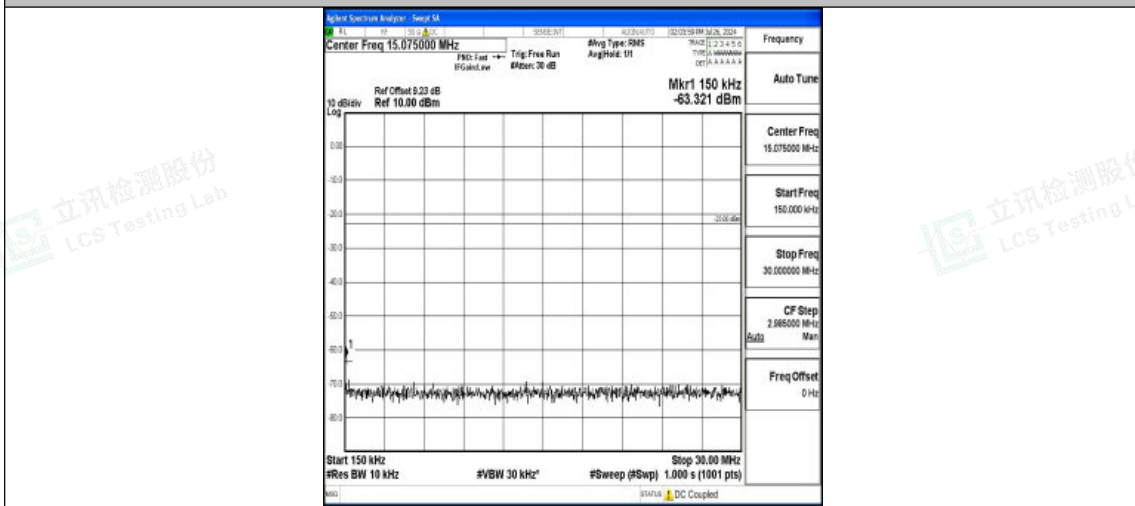

Band5-1.4MHz-QPSK-20525-1RB#0-0.15~30-PASS