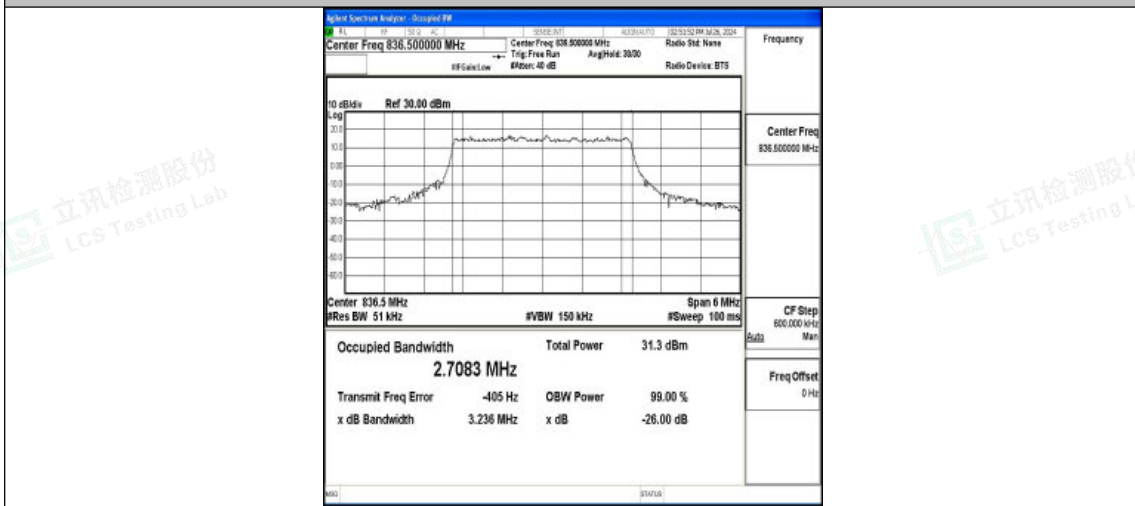

Band5-3MHz-16QAM-20415-15RB#0-PASS

Band5-3MHz-QPSK-20525-15RB#0-PASS