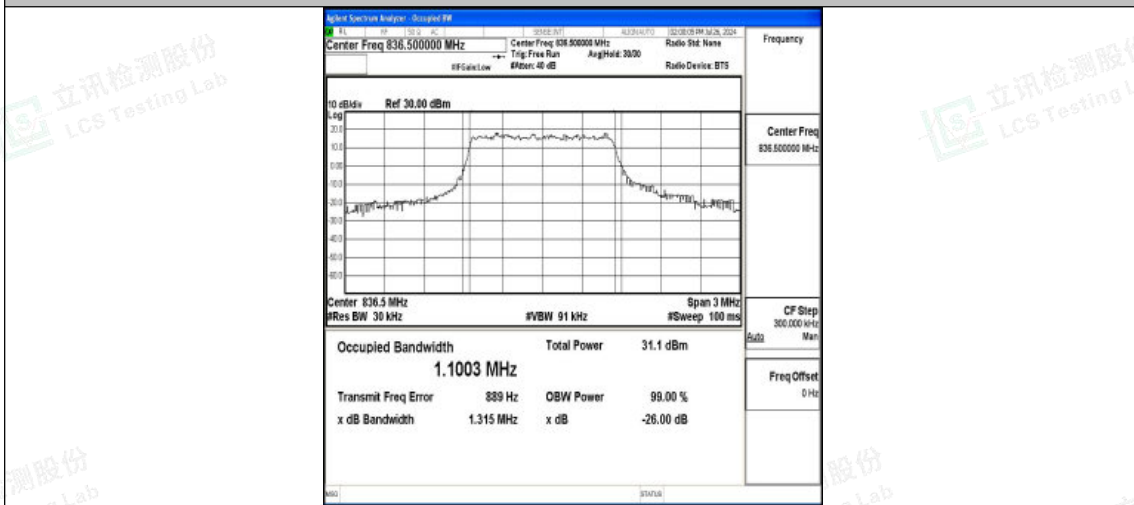

Band5-1.4MHz-QPSK-20525-6RB#0-PASS