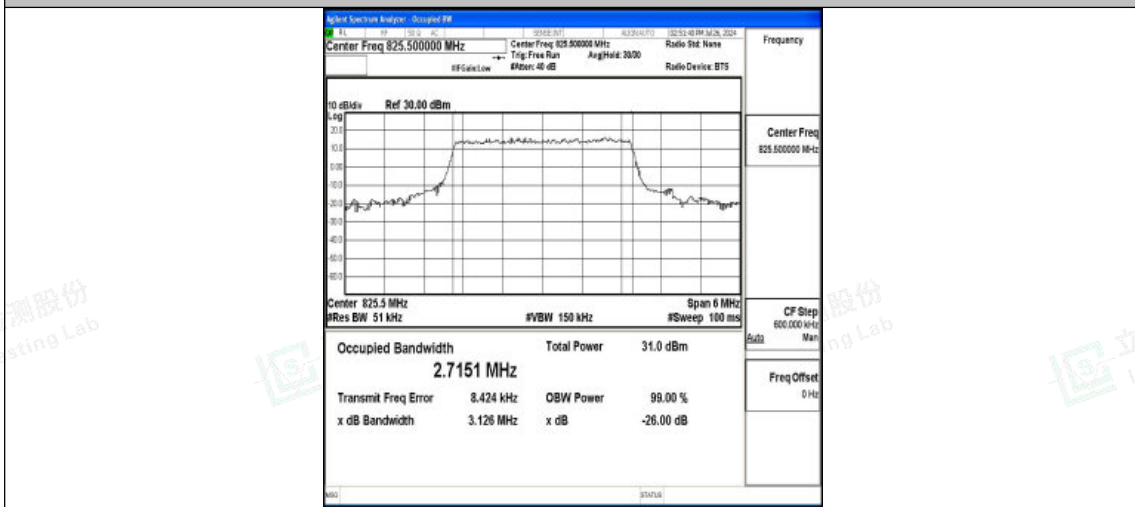

Band5-3MHz-QPSK-20415-15RB#0-PASS