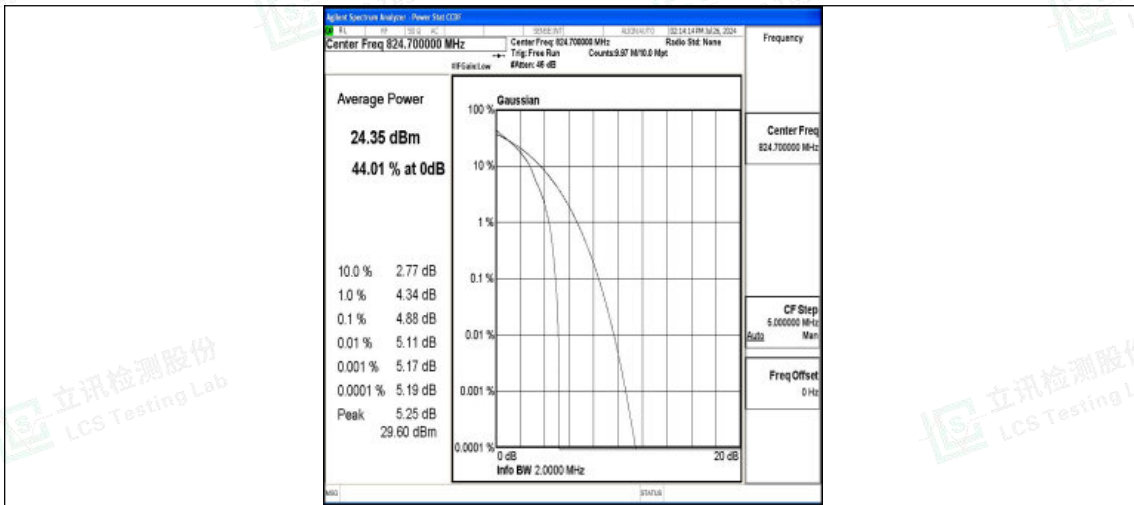

Test Graphs

Band5-1.4MHz-QPSK-20407-1RB#0-PASS