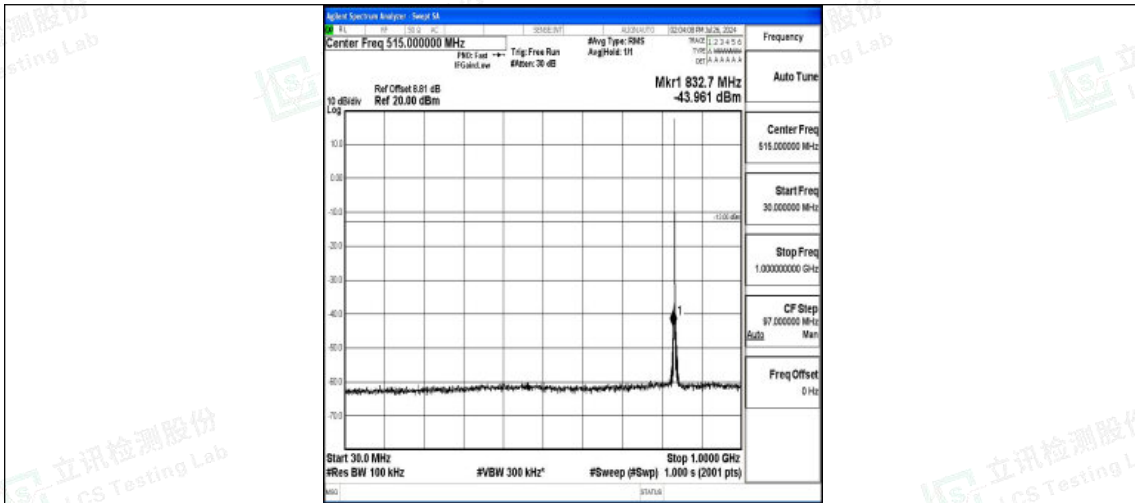

Band5-1.4MHz-QPSK-20525-1RB#0-30~1000-PASS