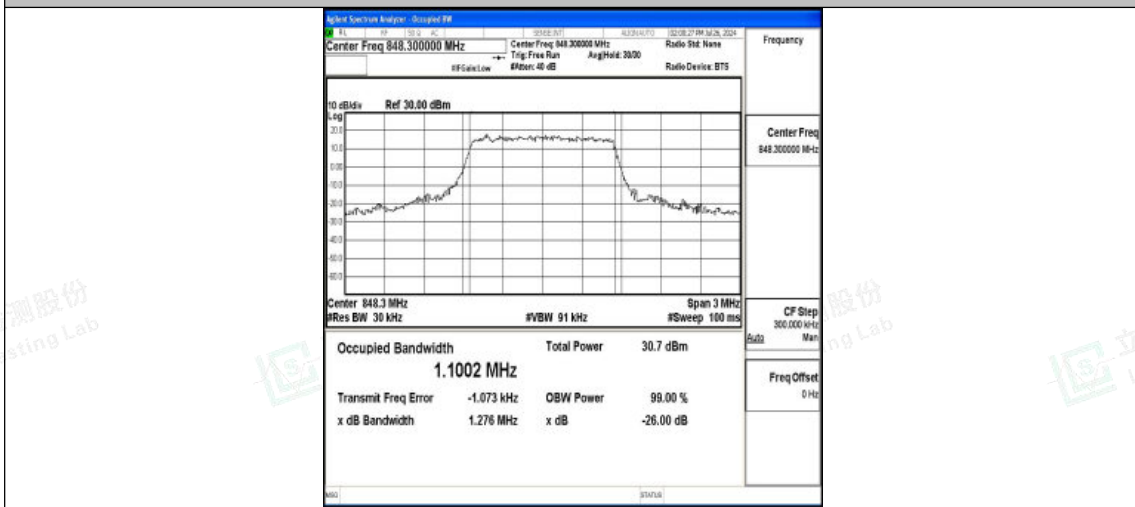

### Test Graphs

Band5-1.4MHz-QPSK-20407-6RB#0-PASS

Band5-1.4MHz-16QAM-20407-6RB#0-PASS

Band5-1.4MHz-QPSK-20525-6RB#0-PASS

Band5-1.4MHz-16QAM-20525-6RB#0-PASS

Band5-1.4MHz-QPSK-20643-6RB#0-PASS

Band5-1.4MHz-16QAM-20643-6RB#0-PASS