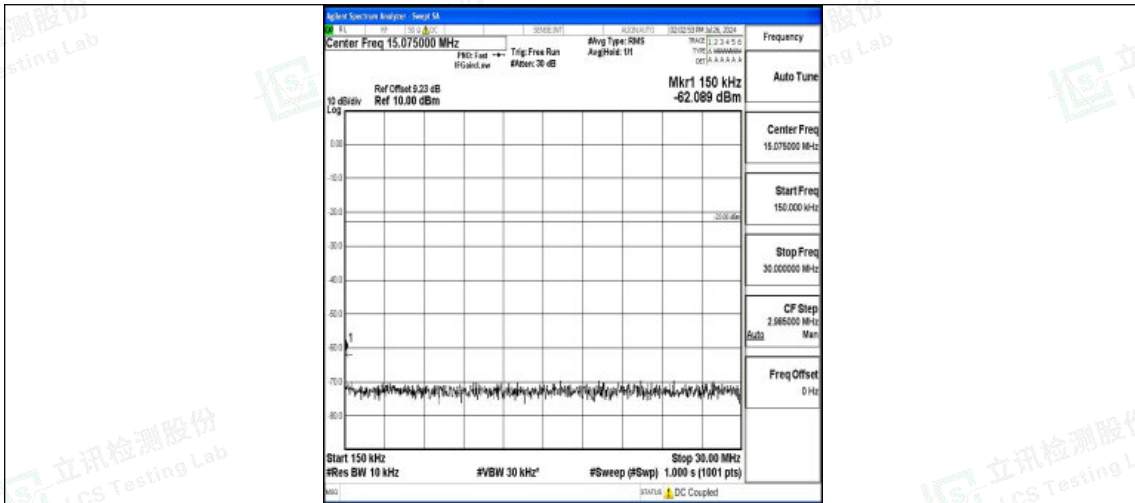

Band5-1.4MHz-16QAM-20407-1RB#0-0.15~30-PASS