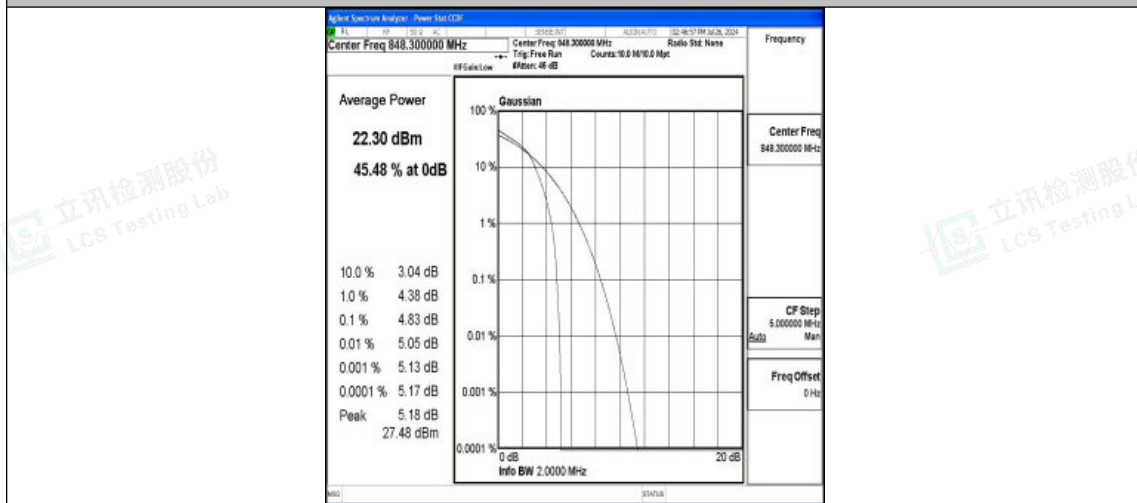

Band5-1.4MHz-QPSK-20525-6RB#0-PASS

Band5-1.4MHz-16QAM-20525-6RB#0-PASS

Band5-1.4MHz-QPSK-20643-1RB#0-PASS

Band5-1.4MHz-16QAM-20643-1RB#0-PASS

Band5-1.4MHz-QPSK-20643-6RB#0-PASS

Band5-1.4MHz-16QAM-20643-6RB#0-PASS