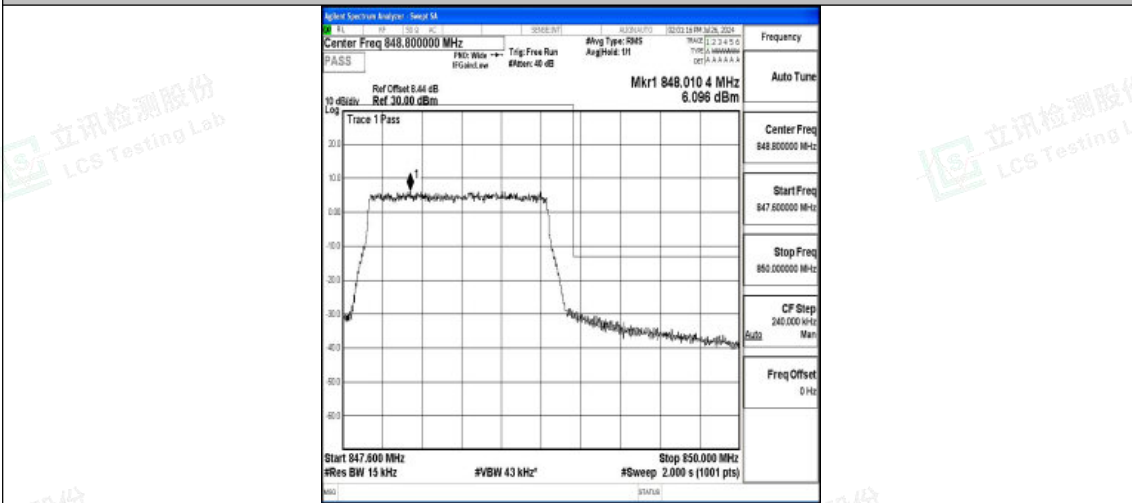

Band5-1.4MHz-QPSK-20643-6RB#0-PASS