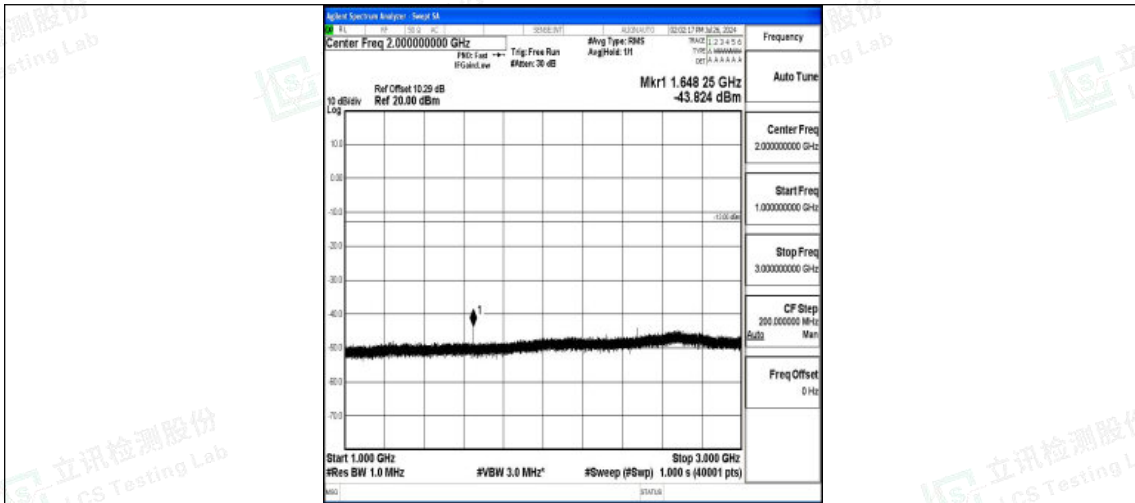

### Test Graphs

Band5-1.4MHz-QPSK-20407-1RB#0-0.009~0.15-PASS

Band5-1.4MHz-QPSK-20407-1RB#0-0.15~30-PASS

Band5-1.4MHz-QPSK-20407-1RB#0-30~1000-PASS

Band5-1.4MHz-QPSK-20407-1RB#0-1000~3000-PASS

Band5-1.4MHz-QPSK-20407-1RB#0-3000~10000-PASS