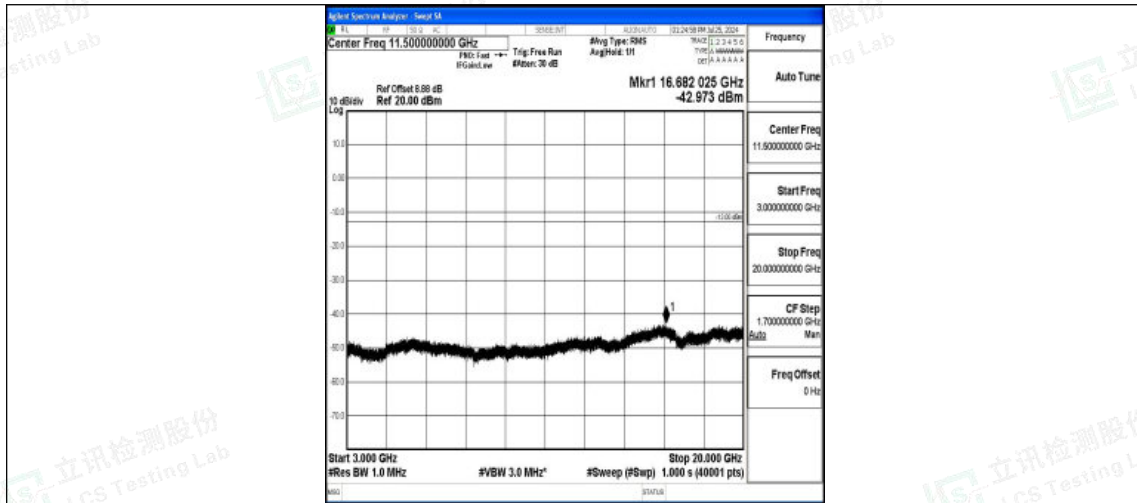

Band4-15MHz-16QAM-20025-1RB#0-1000~3000-PASS

Band4-15MHz-16QAM-20025-1RB#0-3000~20000-PASS