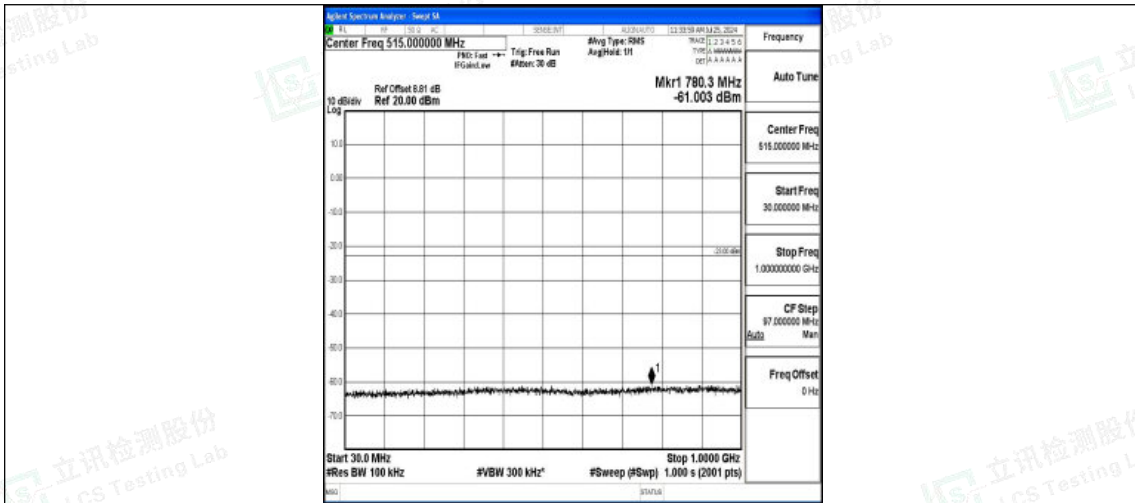

Band4-1.4MHz-QPSK-20393-1RB#0-3000~20000-PASS

Band4-1.4MHz-16QAM-20393-1RB#0-0.009~0.15-PASS

Band4-1.4MHz-16QAM-20393-1RB#0-0.15~30-PASS

Band4-1.4MHz-16QAM-20393-1RB#0-30~1000-PASS

Band4-1.4MHz-16QAM-20393-1RB#0-1000~3000-PASS