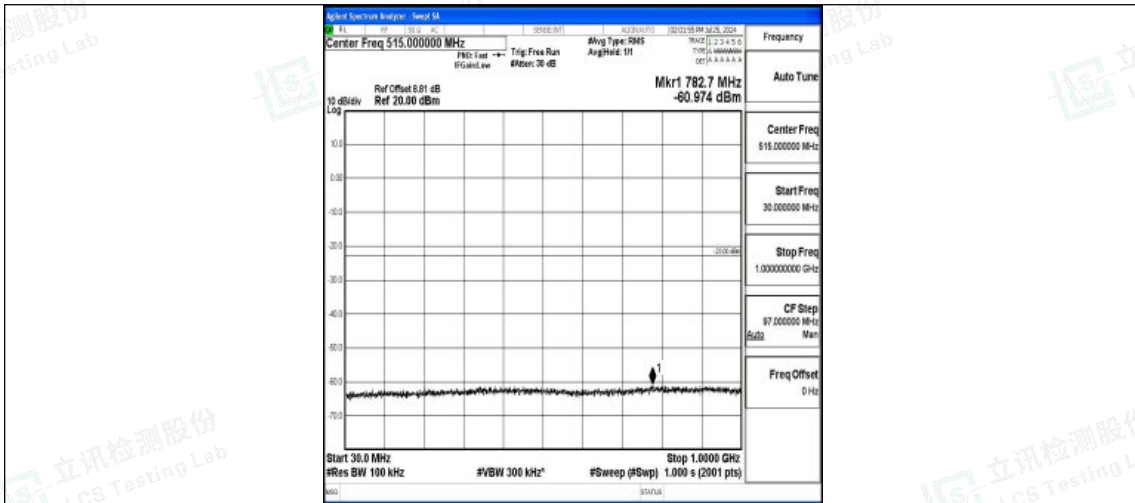

Band4-20MHz-16QAM-20300-1RB#0-0.15~30-PASS

Band4-20MHz-16QAM-20300-1RB#0-30~1000-PASS