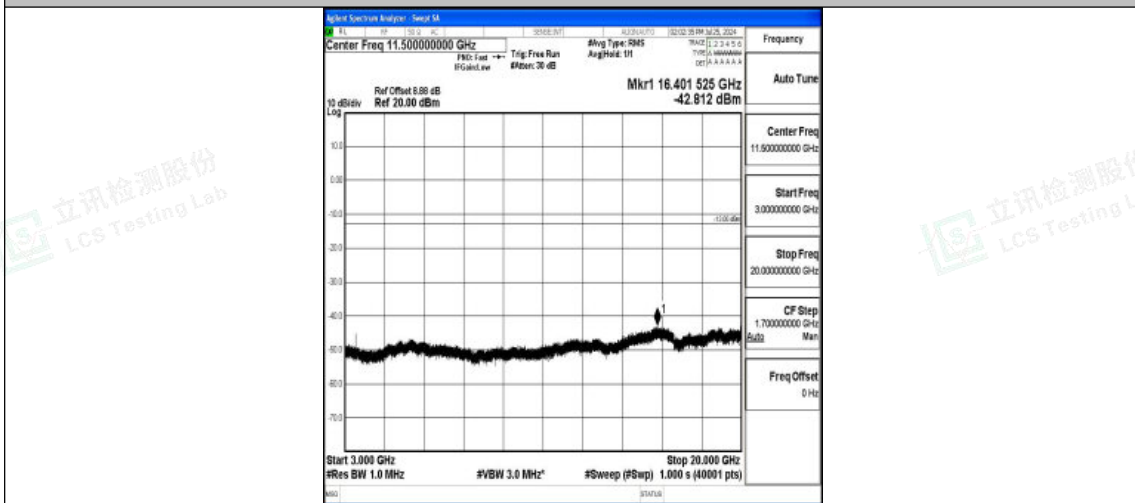

Band4-20MHz-16QAM-20300-1RB#0-0.009~0.15-PASS

Band4-20MHz-16QAM-20300-1RB#0-0.15~30-PASS

Band4-20MHz-16QAM-20300-1RB#0-30~1000-PASS

Band4-20MHz-16QAM-20300-1RB#0-1000~3000-PASS

Band4-20MHz-16QAM-20300-1RB#0-3000~20000-PASS