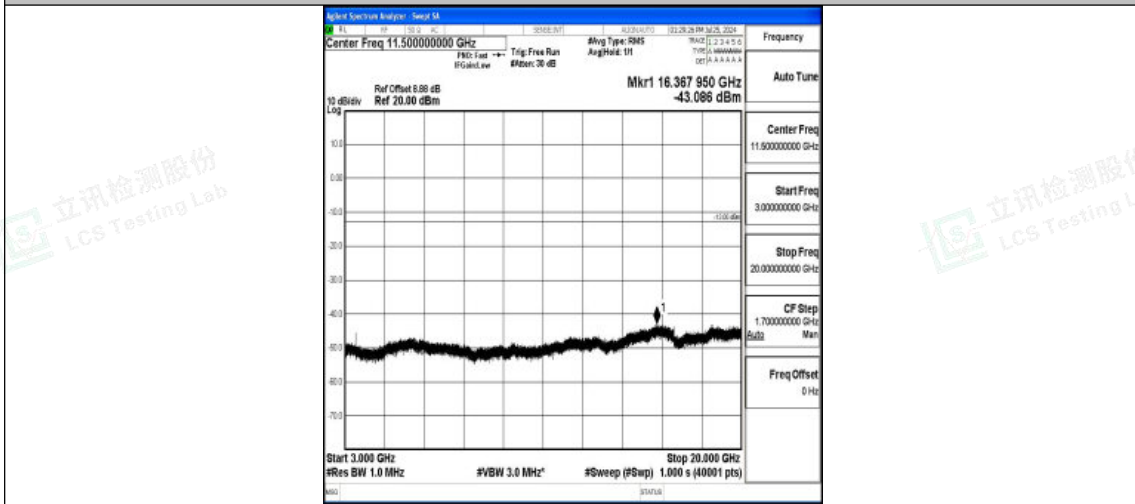

Band4-15MHz-16QAM-20325-1RB#0-0.009~0.15-PASS

Band4-15MHz-16QAM-20325-1RB#0-0.15~30-PASS

Band4-15MHz-16QAM-20325-1RB#0-30~1000-PASS

Band4-15MHz-16QAM-20325-1RB#0-1000~3000-PASS

Band4-15MHz-16QAM-20325-1RB#0-3000~20000-PASS