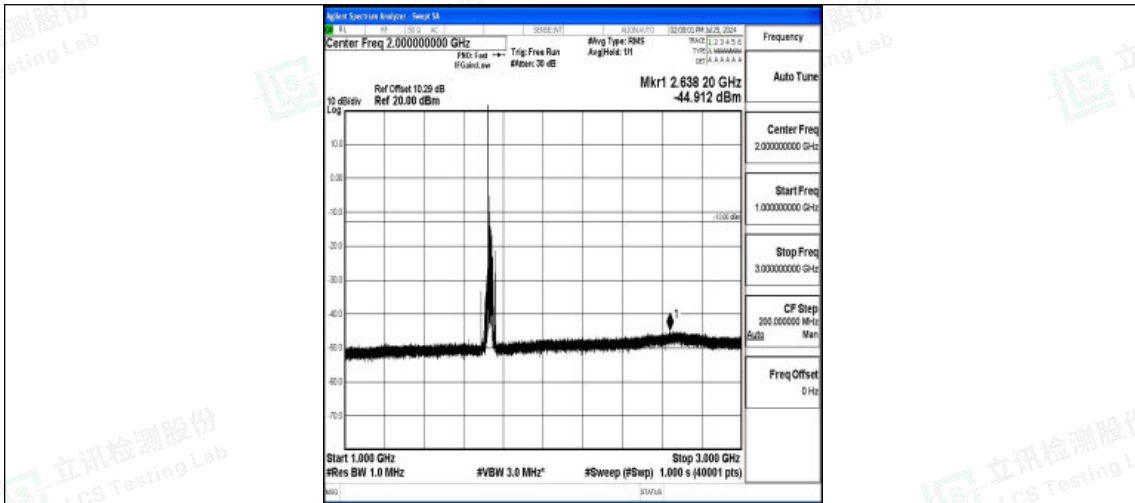

Band4-20MHz-16QAM-20175-1RB#0-0.009~0.15-PASS

Band4-20MHz-16QAM-20175-1RB#0-0.15~30-PASS

Band4-20MHz-16QAM-20175-1RB#0-30~1000-PASS

Band4-20MHz-16QAM-20175-1RB#0-1000~3000-PASS

Band4-20MHz-16QAM-20175-1RB#0-3000~20000-PASS