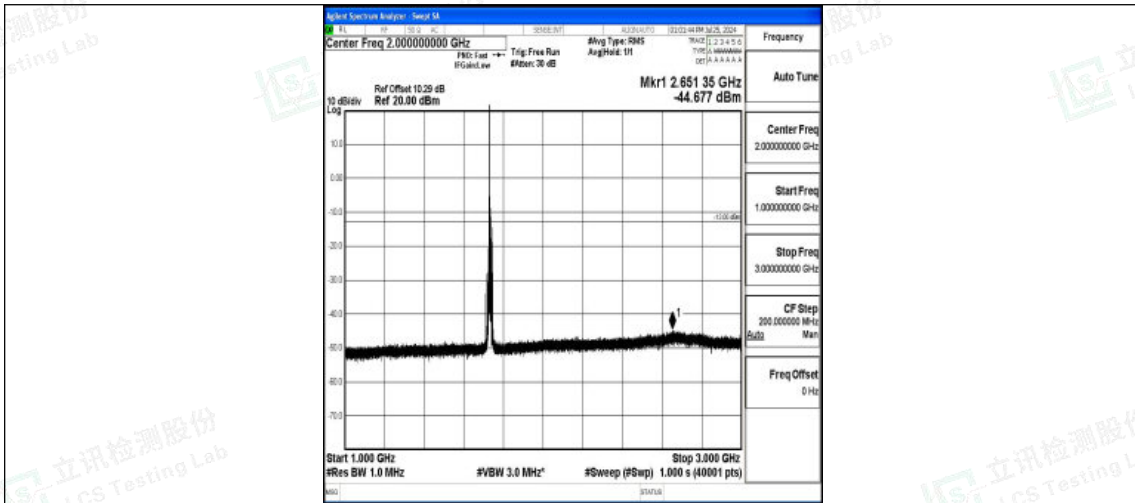

Band4-10MHz-QPSK-20175-1RB#0-3000~20000-PASS

Band4-10MHz-16QAM-20175-1RB#0-0.009~0.15-PASS

Band4-10MHz-16QAM-20175-1RB#0-0.15~30-PASS

Band4-10MHz-16QAM-20175-1RB#0-30~1000-PASS

Band4-10MHz-16QAM-20175-1RB#0-1000~3000-PASS