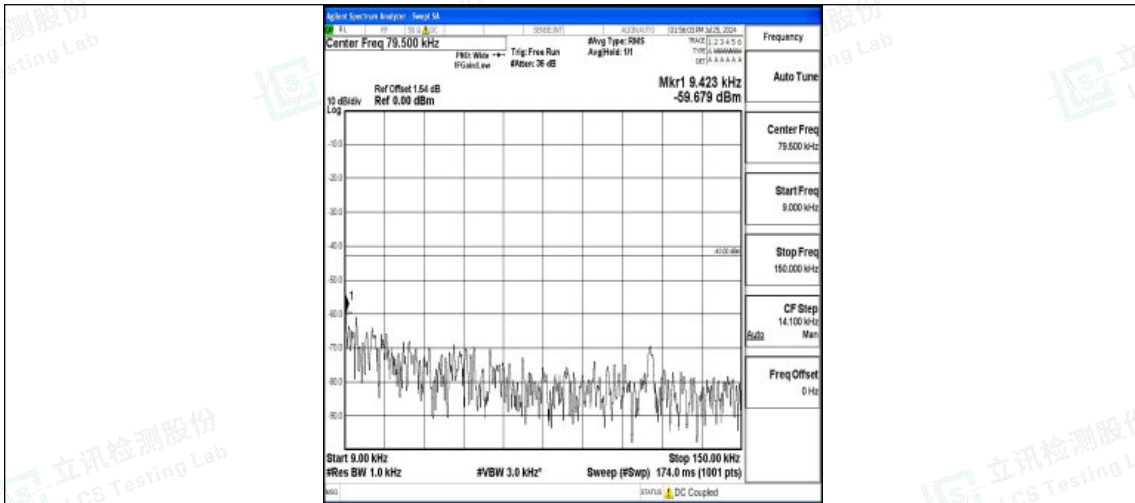

Band4-15MHz-16QAM-20325-1RB#0-0.009~0.15-PASS

Band4-15MHz-16QAM-20325-1RB#0-0.15~30-PASS

Band4-15MHz-16QAM-20325-1RB#0-30~1000-PASS

Band4-15MHz-16QAM-20325-1RB#0-1000~3000-PASS

Band4-15MHz-16QAM-20325-1RB#0-3000~20000-PASS