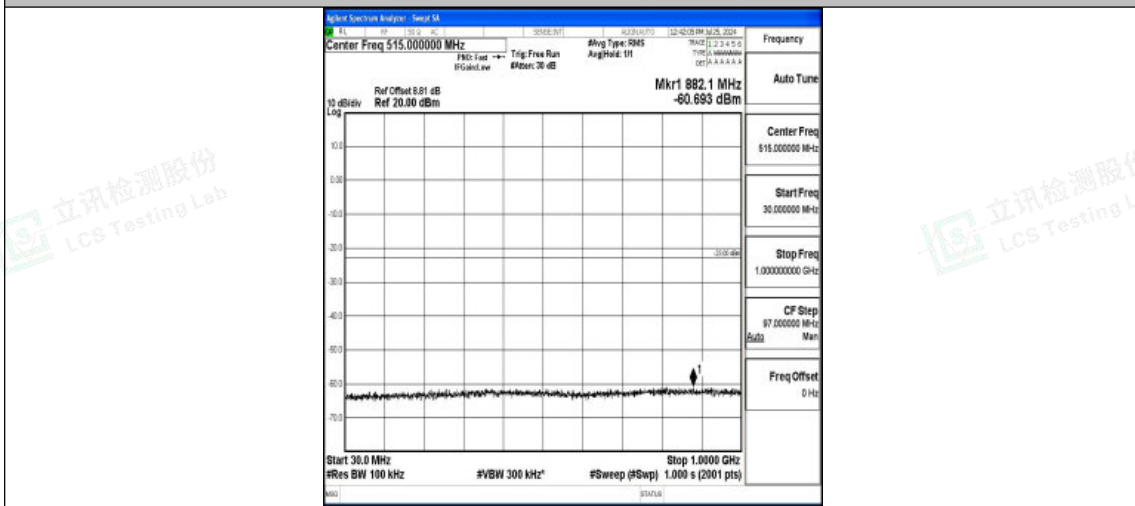

Band4-5MHz-16QAM-20175-1RB#0-0.15~30-PASS

Band4-5MHz-16QAM-20175-1RB#0-30~1000-PASS