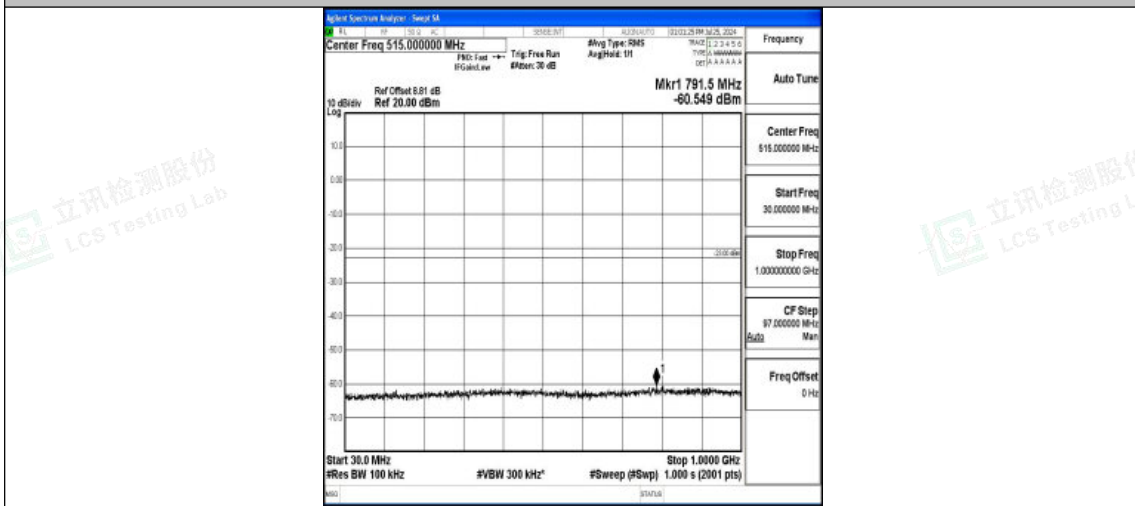

Band4-10MHz-QPSK-20175-1RB#0-3000~20000-PASS

Band4-10MHz-16QAM-20175-1RB#0-0.009~0.15-PASS

Band4-10MHz-16QAM-20175-1RB#0-0.15~30-PASS

Band4-10MHz-16QAM-20175-1RB#0-30~1000-PASS

Band4-10MHz-16QAM-20175-1RB#0-1000~3000-PASS