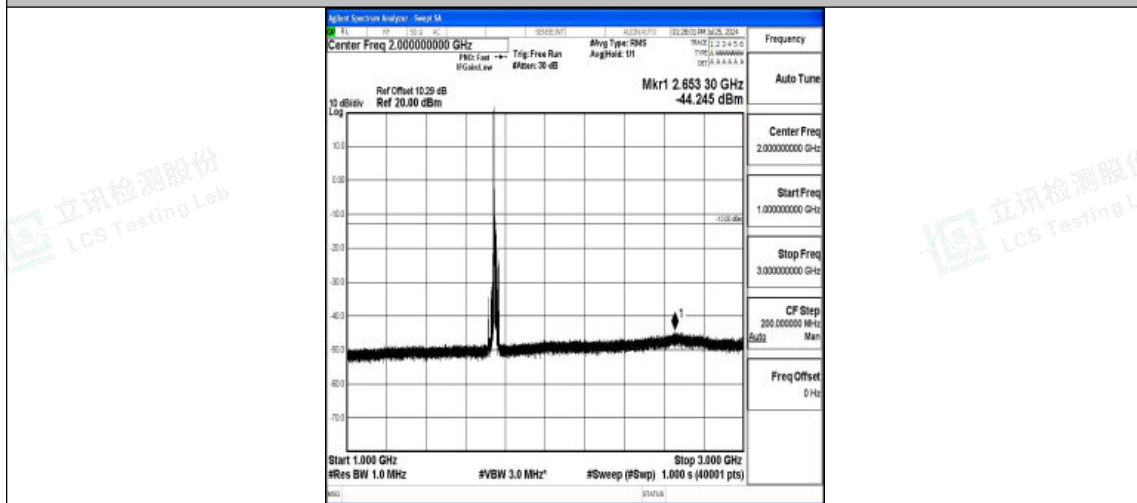

Band4-15MHz-16QAM-20175-1RB#0-30~1000-PASS

Band4-15MHz-QPSK-20325-1RB#0-0.15~30-PASS

Band4-15MHz-QPSK-20325-1RB#0-30~1000-PASS

Band4-15MHz-QPSK-20325-1RB#0-1000~3000-PASS

Band4-15MHz-QPSK-20325-1RB#0-3000~20000-PASS