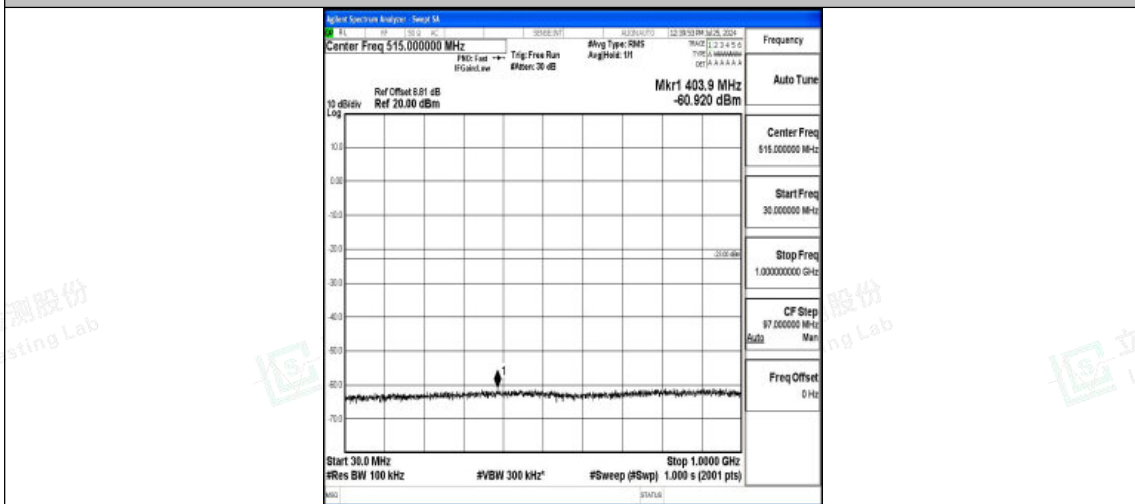

Band4-5MHz-16QAM-19975-1RB#0-0.15~30-PASS

Band4-5MHz-16QAM-19975-1RB#0-30~1000-PASS