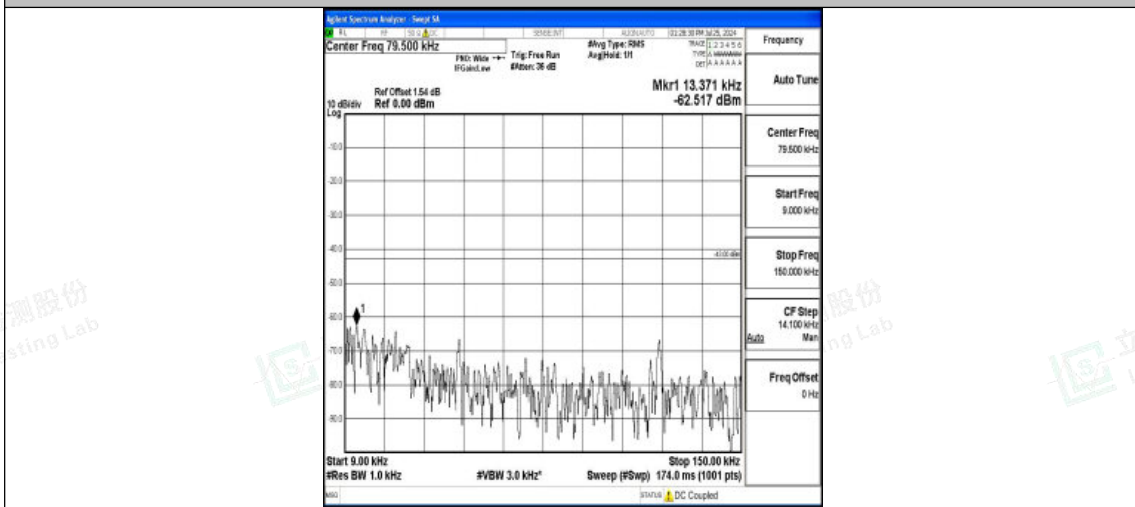

Band4-15MHz-16QAM-20175-1RB#0-30~1000-PASS

Band4-15MHz-QPSK-20325-1RB#0-0.15~30-PASS

Band4-15MHz-QPSK-20325-1RB#0-30~1000-PASS

Band4-15MHz-QPSK-20325-1RB#0-1000~3000-PASS

Band4-15MHz-QPSK-20325-1RB#0-3000~20000-PASS