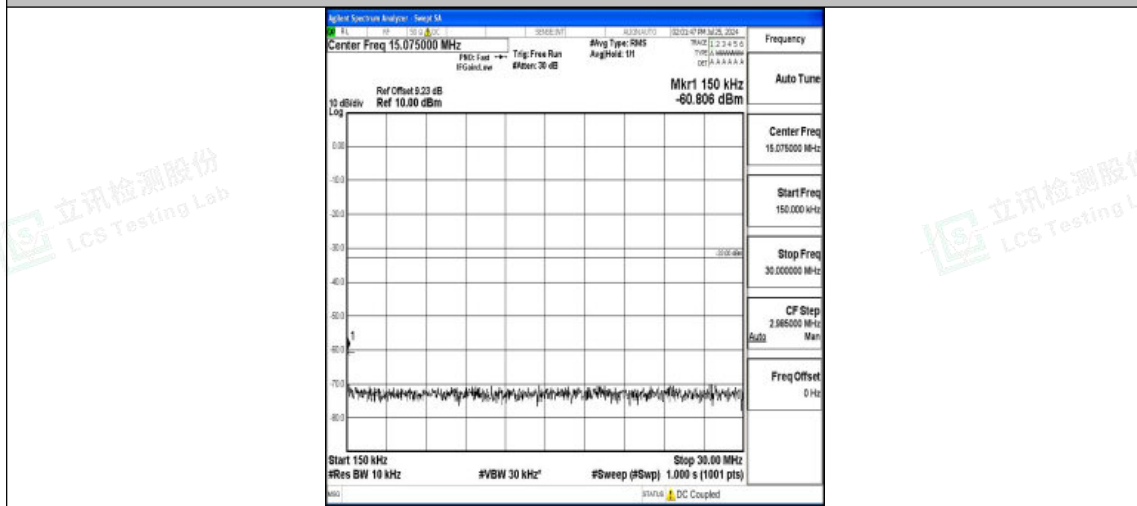

Band4-20MHz-16QAM-20300-1RB#0-0.009~0.15-PASS

Band4-20MHz-16QAM-20300-1RB#0-0.15~30-PASS