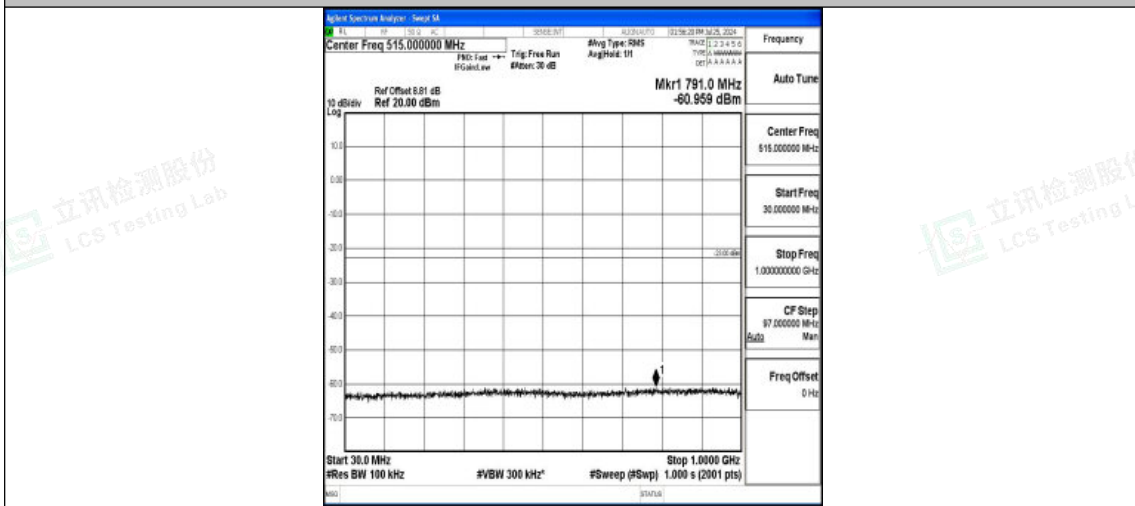

Band4-20MHz-QPSK-20050-1RB#0-0.15~30-PASS

Band4-20MHz-QPSK-20050-1RB#0-30~1000-PASS