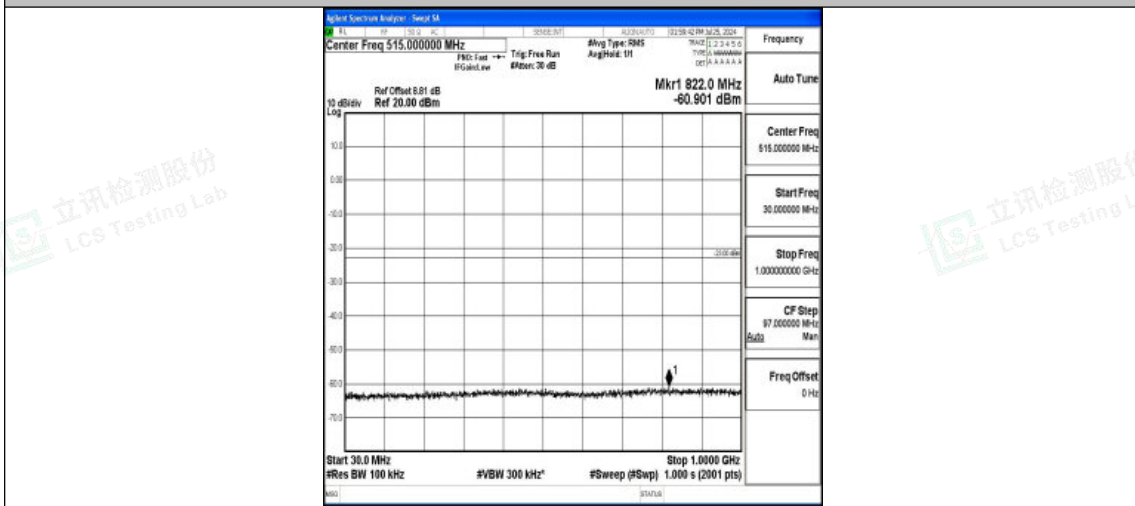

Band4-20MHz-16QAM-20175-1RB#0-0.15~30-PASS

Band4-20MHz-16QAM-20175-1RB#0-30~1000-PASS