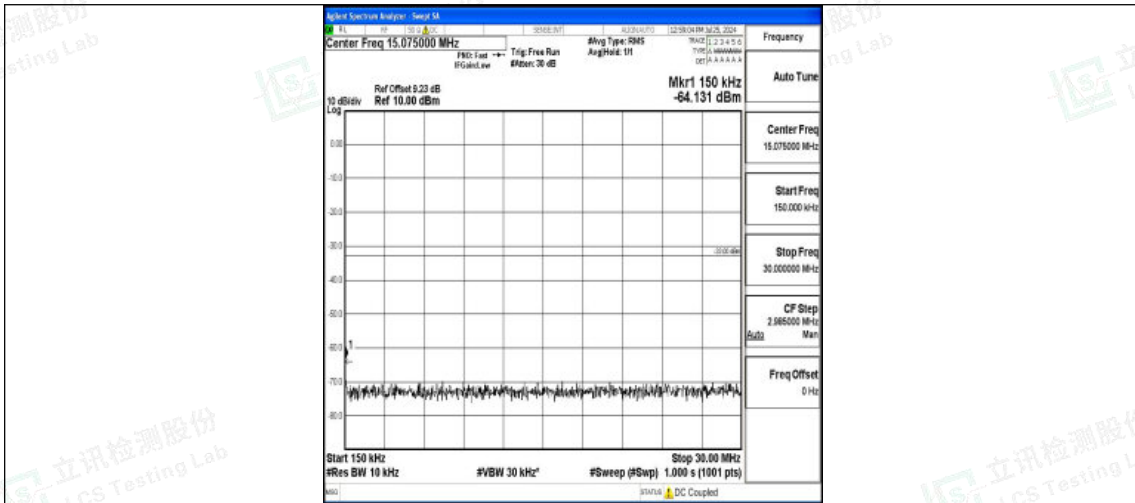

Band4-10MHz-16QAM-20000-1RB#0-0.009~0.15-PASS

Band4-10MHz-16QAM-20000-1RB#0-0.15~30-PASS