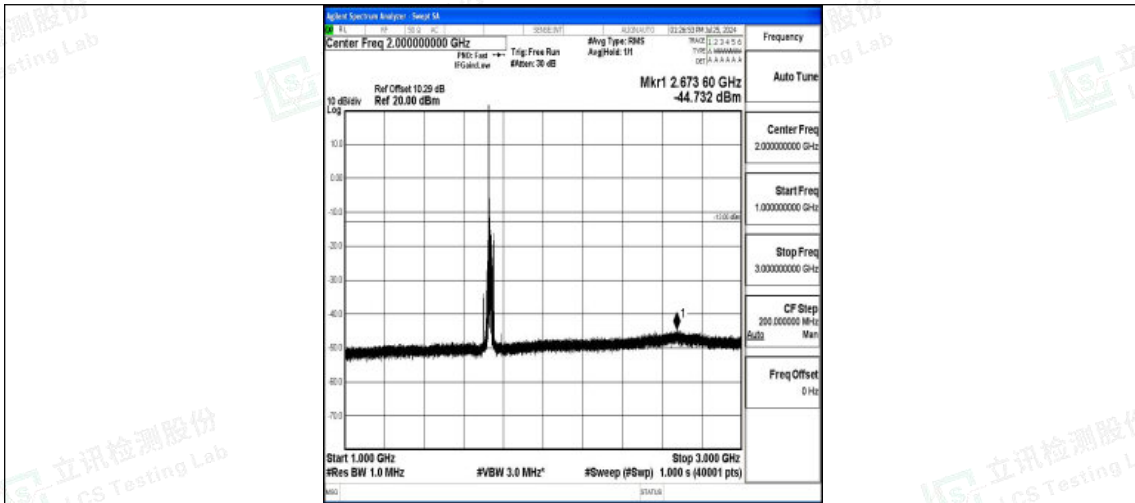

Band4-15MHz-16QAM-20175-1RB#0-30~1000-PASS