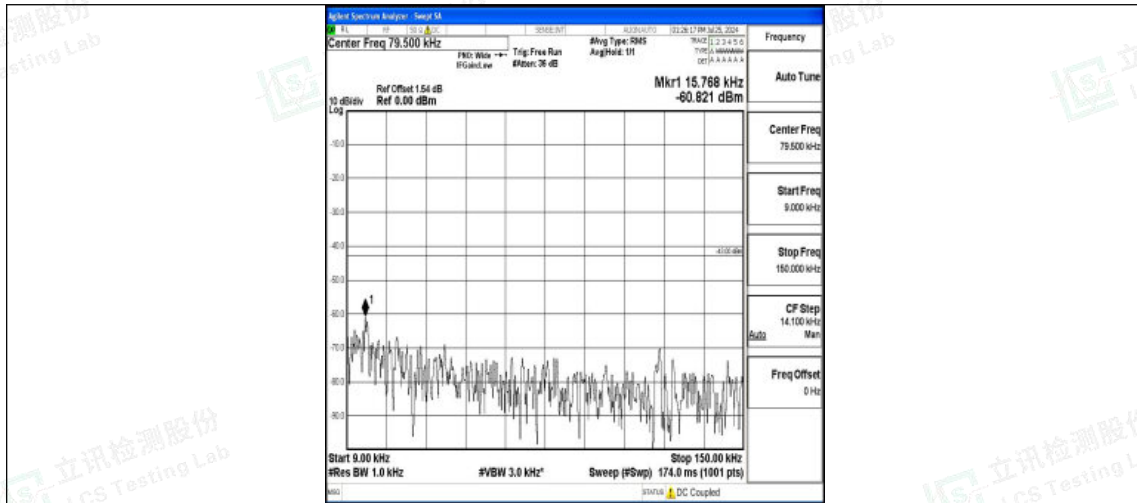

Band4-15MHz-QPSK-20175-1RB#0-30~1000-PASS

Band4-15MHz-QPSK-20175-1RB#0-1000~3000-PASS

Band4-15MHz-QPSK-20175-1RB#0-3000~20000-PASS

Band4-15MHz-16QAM-20175-1RB#0-0.009~0.15-PASS

Band4-15MHz-16QAM-20175-1RB#0-0.15~30-PASS