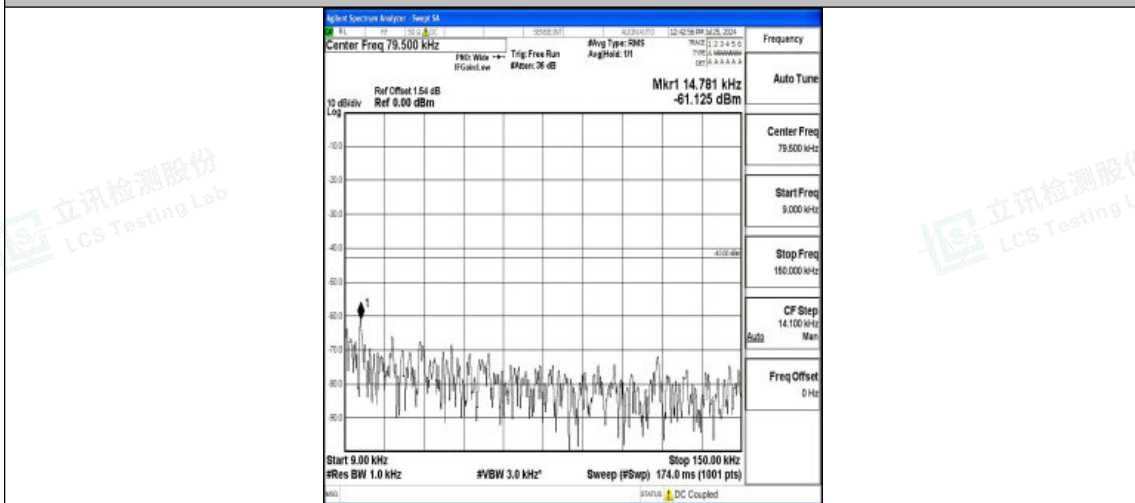

Band4-5MHz-16QAM-20175-1RB#0-0.15~30-PASS

Band4-5MHz-16QAM-20175-1RB#0-30~1000-PASS

Band4-5MHz-16QAM-20175-1RB#0-1000~3000-PASS

Band4-5MHz-16QAM-20175-1RB#0-3000~20000-PASS

Band4-5MHz-QPSK-20375-1RB#0-0.009~0.15-PASS