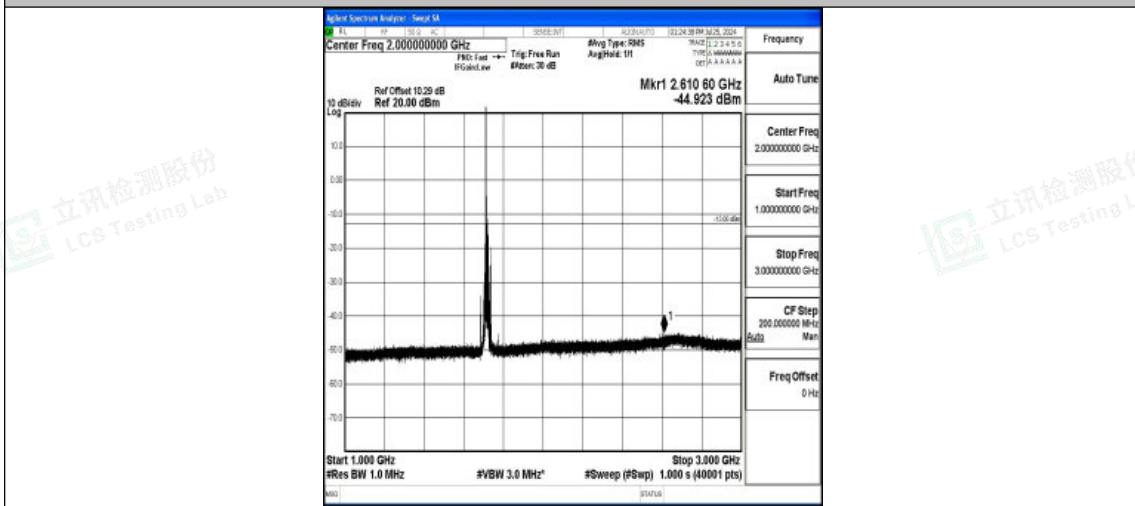

Band4-15MHz-16QAM-20025-1RB#0-30~1000-PASS

Band4-15MHz-16QAM-20025-1RB#0-1000~3000-PASS