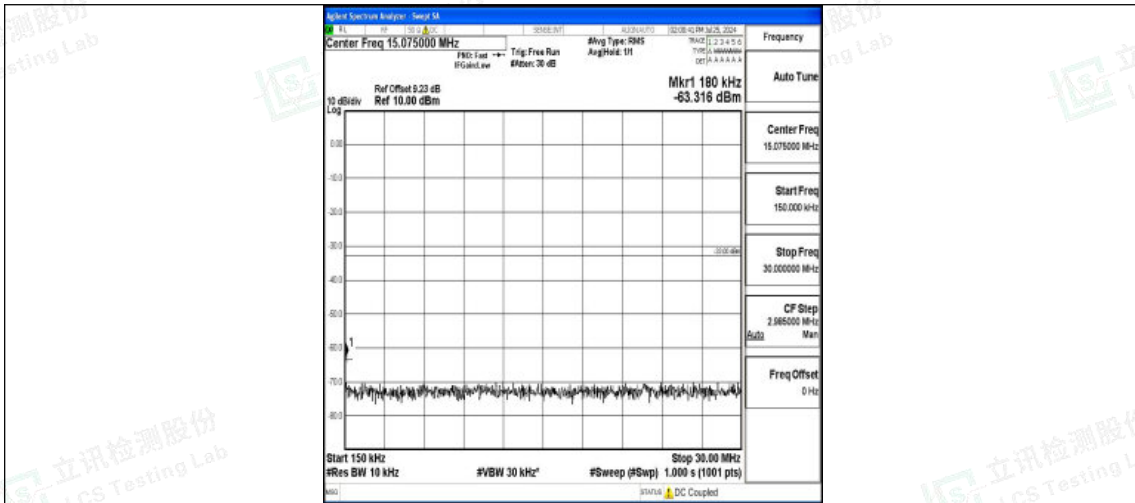

Band4-20MHz-QPSK-20300-1RB#0-0.009~0.15-PASS

Band4-20MHz-QPSK-20300-1RB#0-0.15~30-PASS