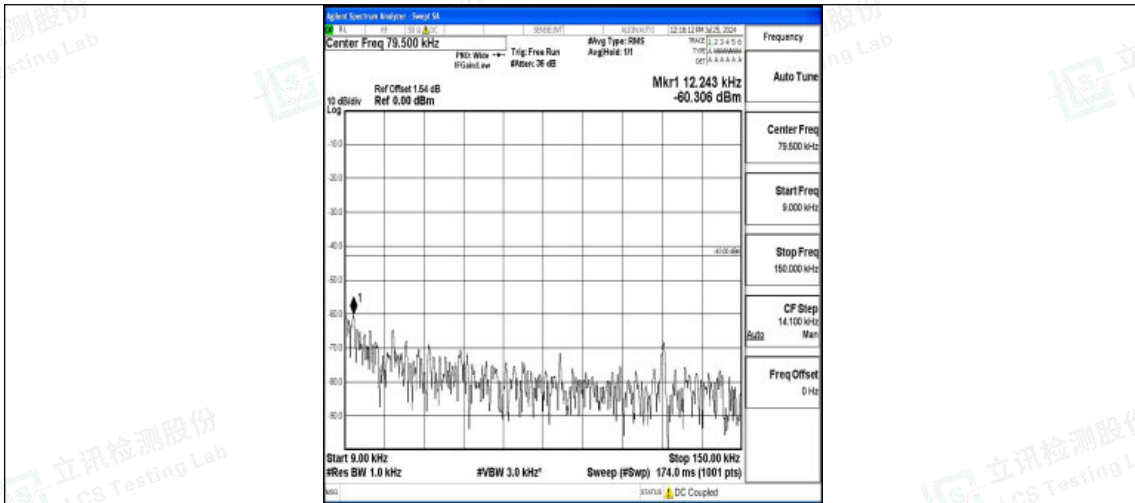

Band4-1.4MHz-16QAM-20393-1RB#0-3000~20000-PASS

Band4-3MHz-QPSK-19965-1RB#0-0.009~0.15-PASS