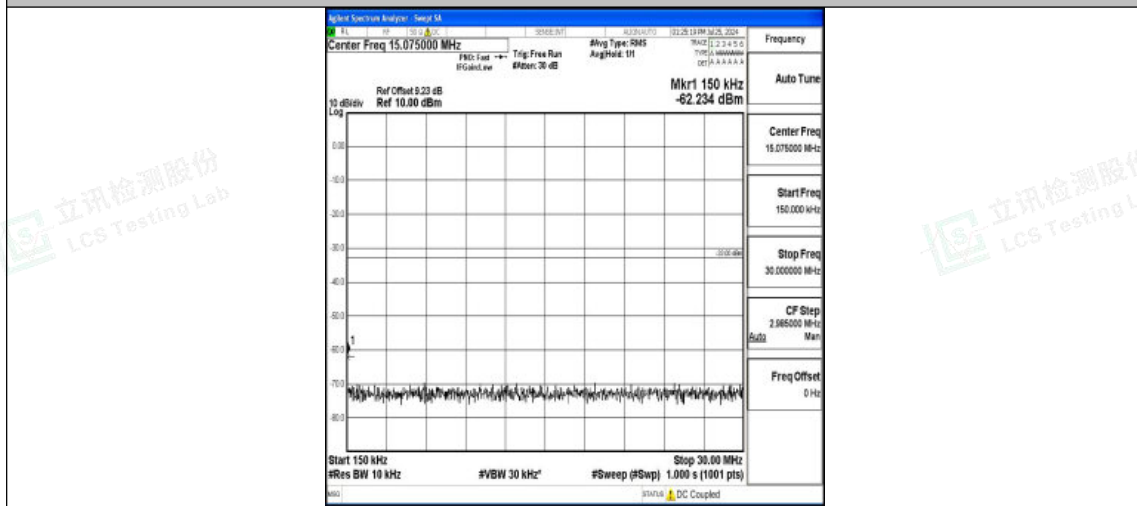

Band4-15MHz-16QAM-20025-1RB#0-30~1000-PASS

Band4-15MHz-16QAM-20025-1RB#0-1000~3000-PASS

Band4-15MHz-16QAM-20025-1RB#0-3000~20000-PASS

Band4-15MHz-QPSK-20175-1RB#0-0.009~0.15-PASS

Band4-15MHz-QPSK-20175-1RB#0-0.15~30-PASS