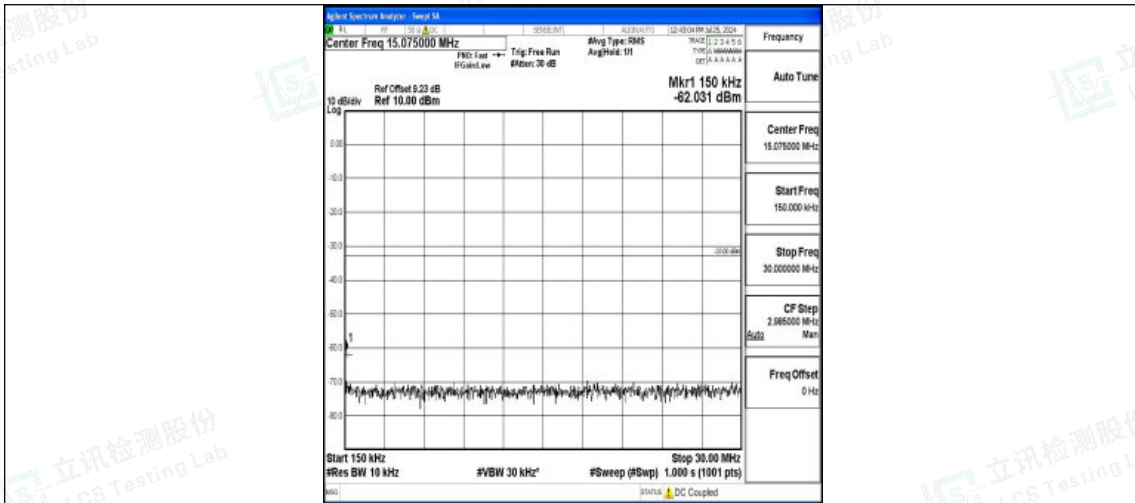

Band4-5MHz-16QAM-20175-1RB#0-0.15~30-PASS

Band4-5MHz-16QAM-20175-1RB#0-30~1000-PASS

Band4-5MHz-16QAM-20175-1RB#0-1000~3000-PASS

Band4-5MHz-16QAM-20175-1RB#0-3000~20000-PASS

Band4-5MHz-QPSK-20375-1RB#0-0.009~0.15-PASS