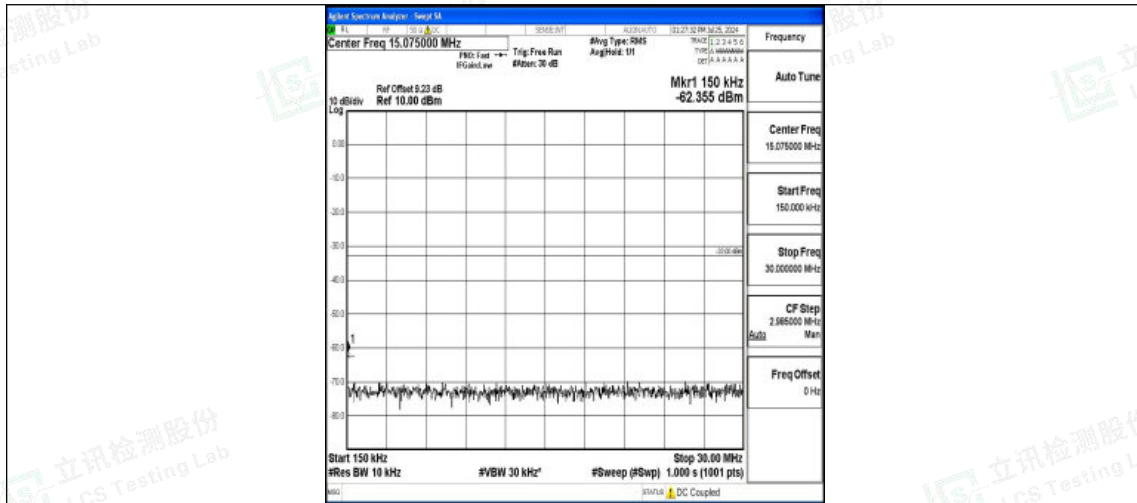

Band4-15MHz-QPSK-20325-1RB#0-0.15~30-PASS