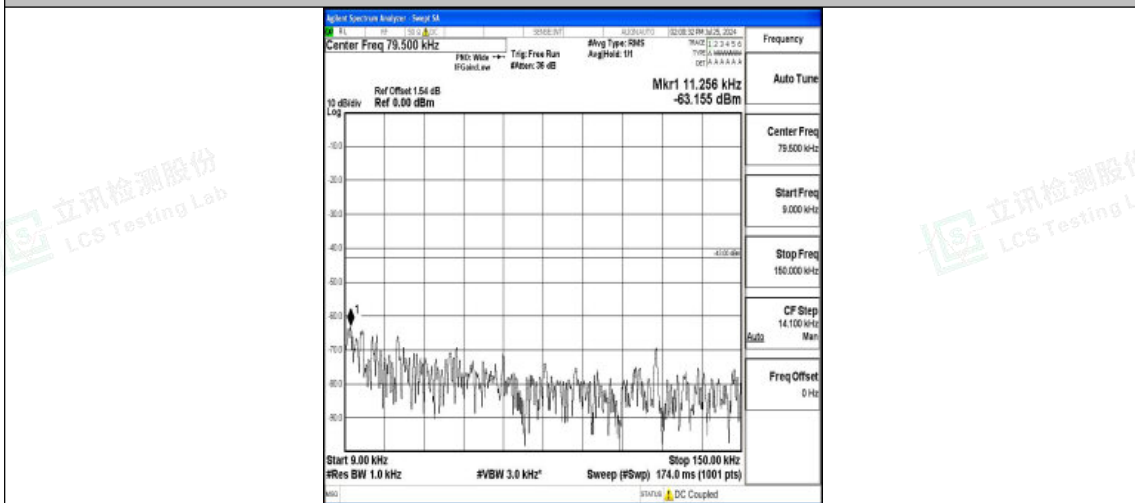

Band4-20MHz-16QAM-20175-1RB#0-0.009~0.15-PASS

Band4-20MHz-16QAM-20175-1RB#0-0.15~30-PASS

Band4-20MHz-16QAM-20175-1RB#0-30~1000-PASS

Band4-20MHz-16QAM-20175-1RB#0-1000~3000-PASS

Band4-20MHz-16QAM-20175-1RB#0-3000~20000-PASS