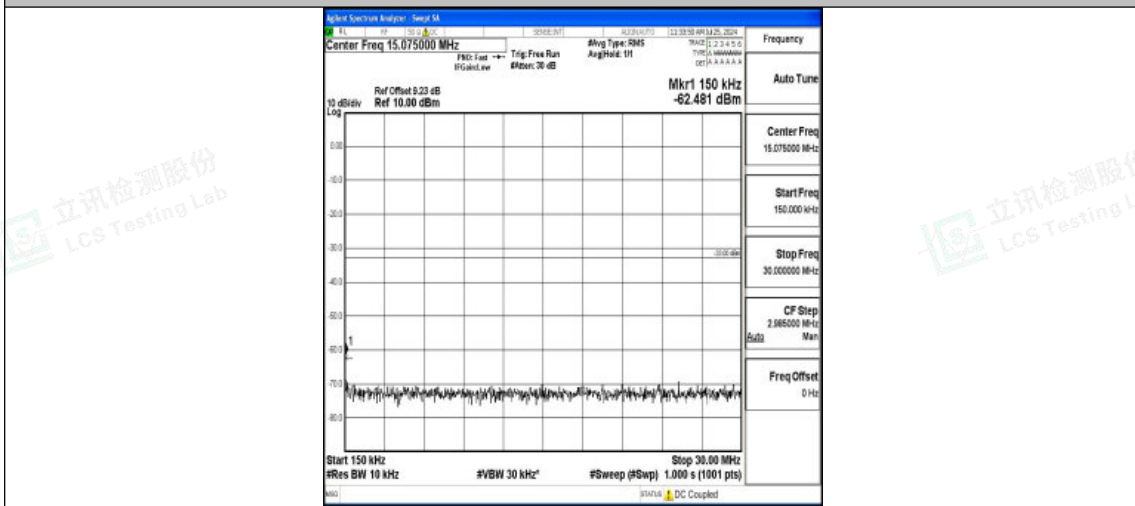

Band4-1.4MHz-QPSK-20393-1RB#0-3000~20000-PASS

Band4-1.4MHz-16QAM-20393-1RB#0-0.009~0.15-PASS

Band4-1.4MHz-16QAM-20393-1RB#0-0.15~30-PASS

Band4-1.4MHz-16QAM-20393-1RB#0-30~1000-PASS

Band4-1.4MHz-16QAM-20393-1RB#0-1000~3000-PASS