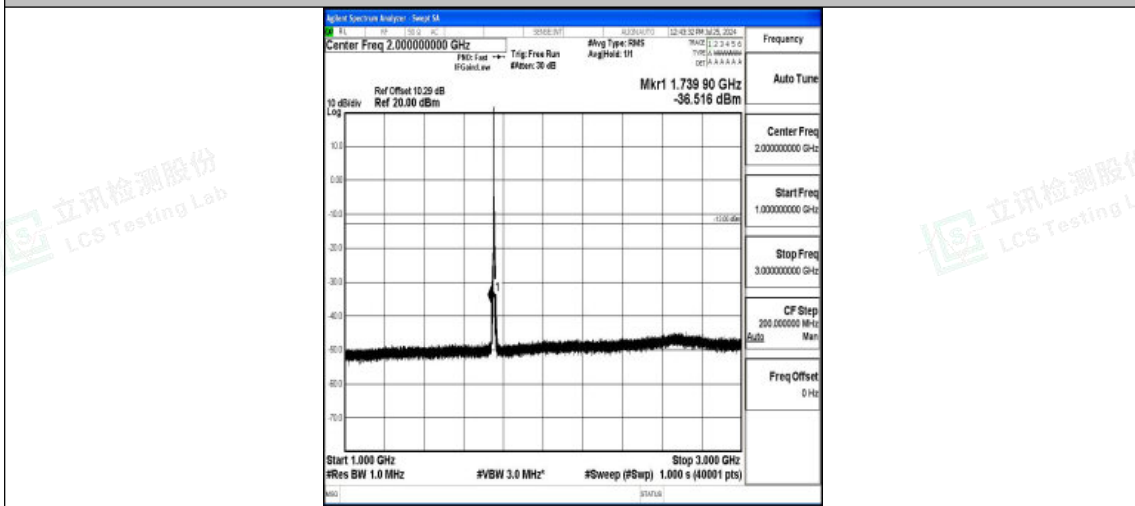

Band4-5MHz-QPSK-20375-1RB#0-30~1000-PASS

Band4-5MHz-QPSK-20375-1RB#0-1000~3000-PASS