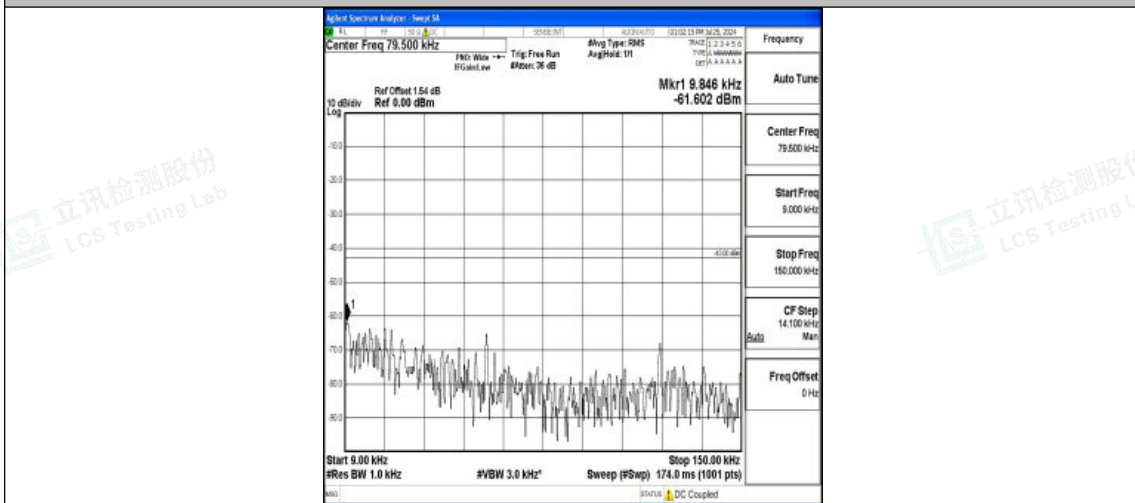

Band4-10MHz-16QAM-20175-1RB#0-3000~20000-PASS

Band4-10MHz-QPSK-20350-1RB#0-0.009~0.15-PASS