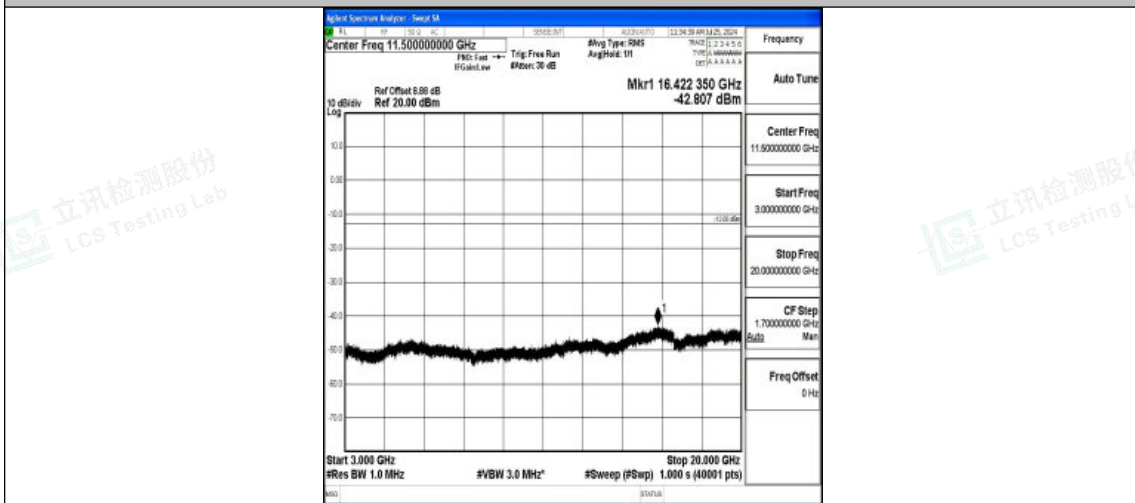

Band4-1.4MHz-QPSK-20393-1RB#0-3000~20000-PASS

Band4-1.4MHz-16QAM-20393-1RB#0-0.009~0.15-PASS

Band4-1.4MHz-16QAM-20393-1RB#0-0.15~30-PASS

Band4-1.4MHz-16QAM-20393-1RB#0-30~1000-PASS

Band4-1.4MHz-16QAM-20393-1RB#0-1000~3000-PASS