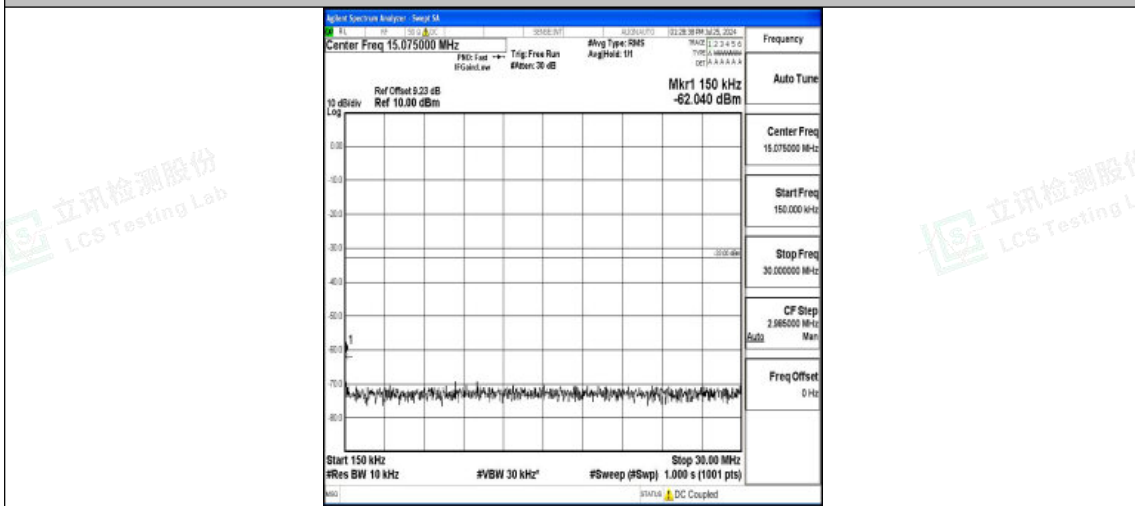

Band4-15MHz-16QAM-20325-1RB#0-0.009~0.15-PASS

Band4-15MHz-16QAM-20325-1RB#0-0.15~30-PASS