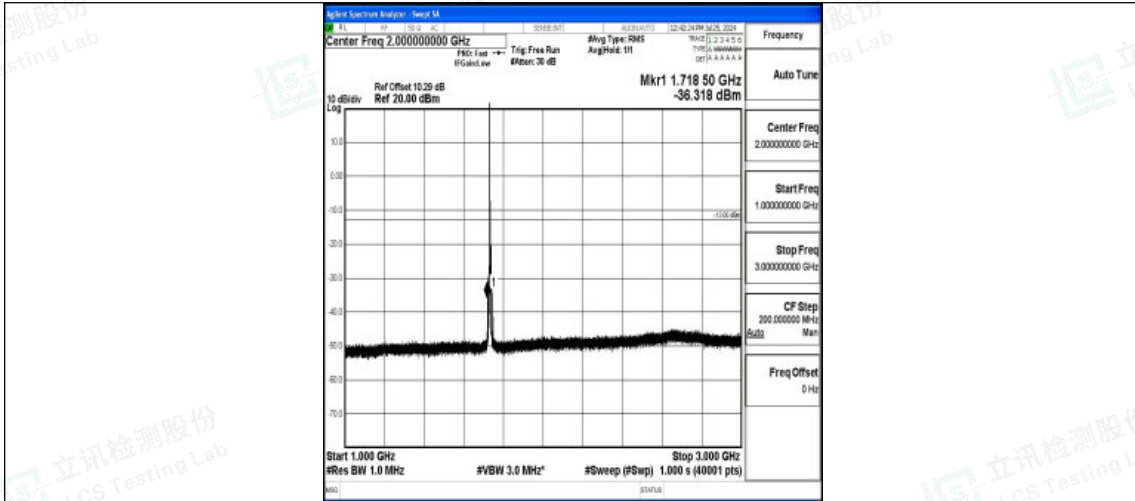

Band4-5MHz-16QAM-20175-1RB#0-30~1000-PASS

Band4-5MHz-16QAM-20175-1RB#0-1000~3000-PASS