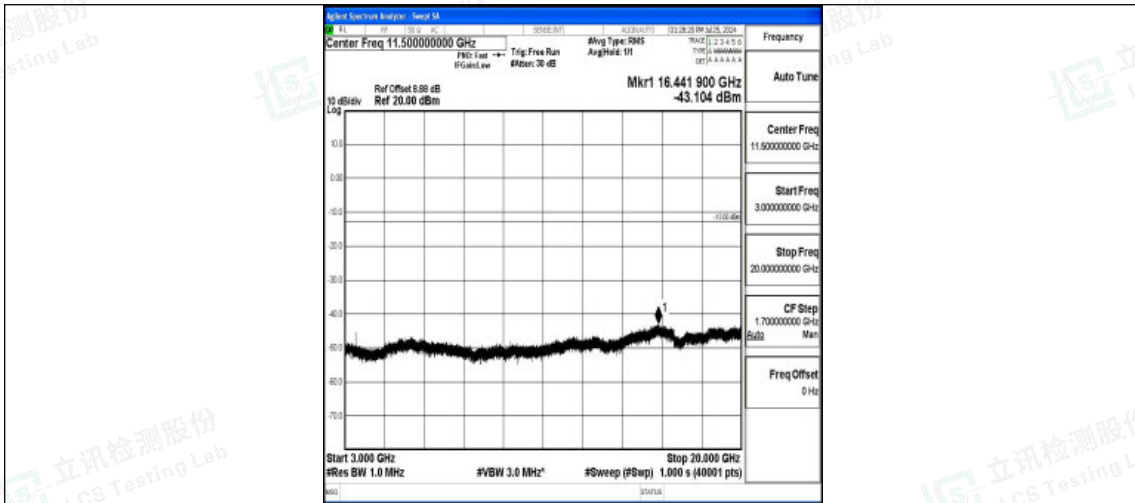

Band4-15MHz-16QAM-20175-1RB#0-30~1000-PASS

Band4-15MHz-QPSK-20325-1RB#0-0.15~30-PASS

Band4-15MHz-QPSK-20325-1RB#0-30~1000-PASS

Band4-15MHz-QPSK-20325-1RB#0-1000~3000-PASS

Band4-15MHz-QPSK-20325-1RB#0-3000~20000-PASS