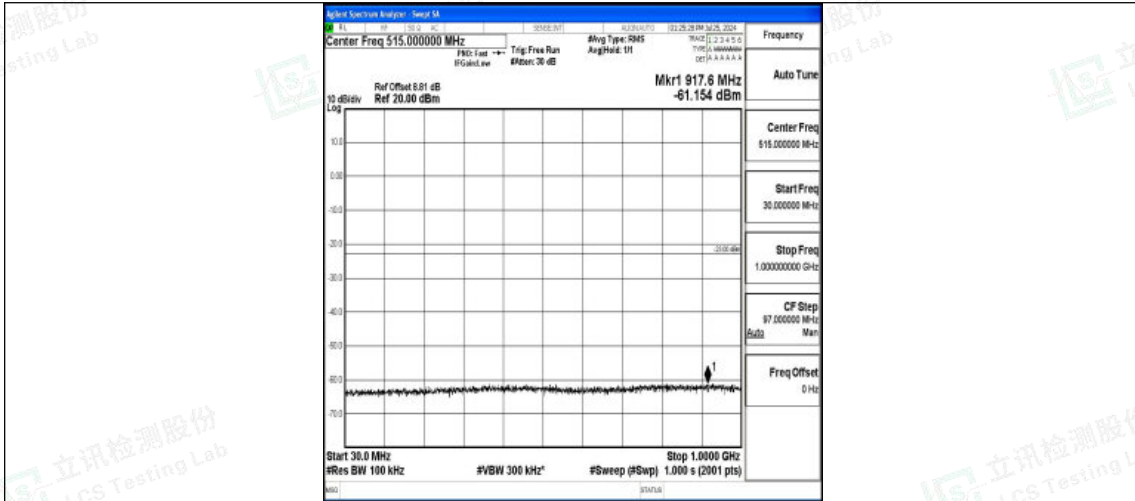

Band4-15MHz-16QAM-20025-1RB#0-30~1000-PASS

Band4-15MHz-16QAM-20025-1RB#0-1000~3000-PASS

Band4-15MHz-16QAM-20025-1RB#0-3000~20000-PASS

Band4-15MHz-QPSK-20175-1RB#0-0.009~0.15-PASS

Band4-15MHz-QPSK-20175-1RB#0-0.15~30-PASS