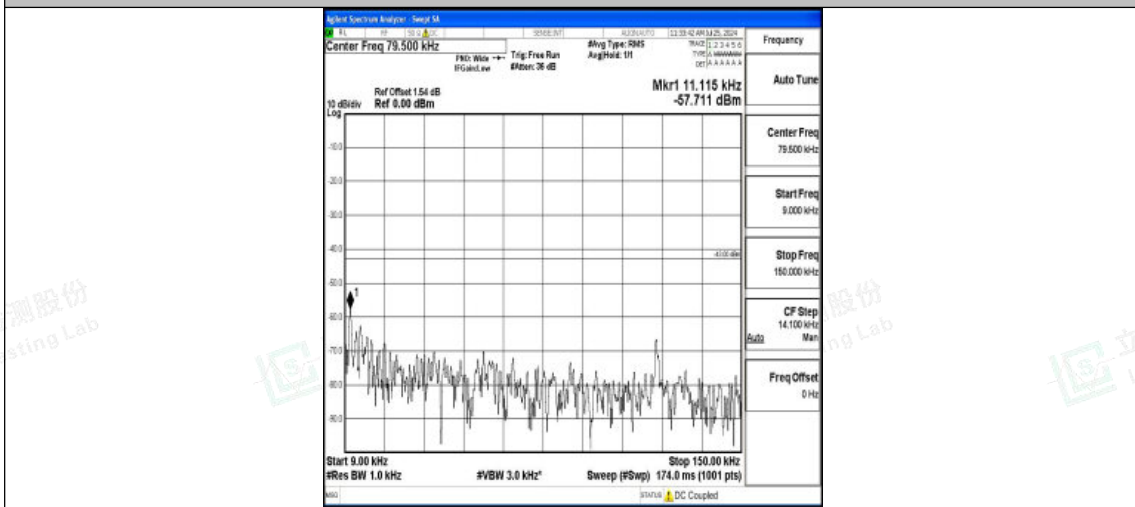

Band4-1.4MHz-QPSK-20393-1RB#0-3000~20000-PASS

Band4-1.4MHz-16QAM-20393-1RB#0-0.009~0.15-PASS

Band4-1.4MHz-16QAM-20393-1RB#0-0.15~30-PASS

Band4-1.4MHz-16QAM-20393-1RB#0-30~1000-PASS

Band4-1.4MHz-16QAM-20393-1RB#0-1000~3000-PASS