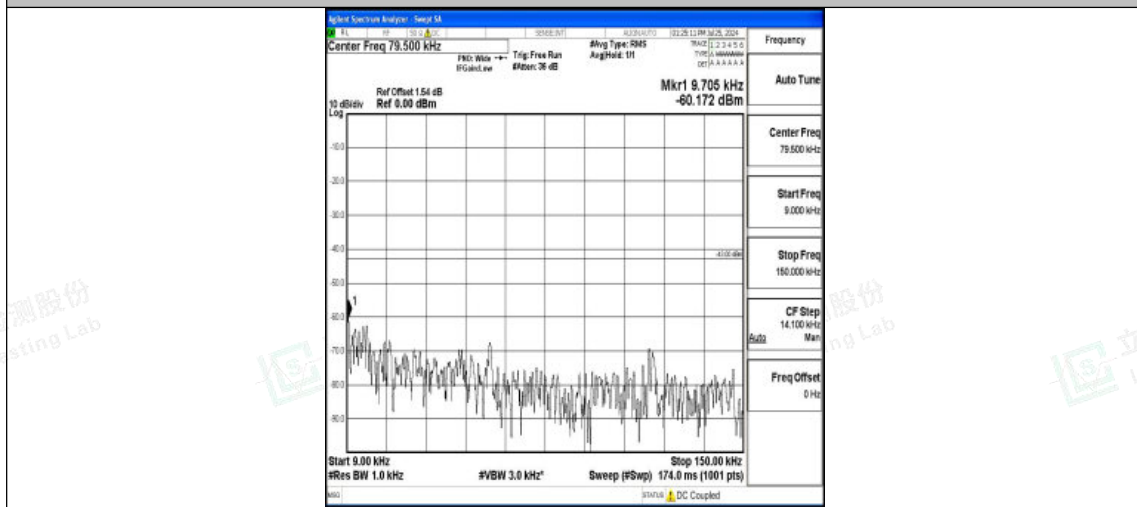

Band4-15MHz-16QAM-20025-1RB#0-30~1000-PASS

Band4-15MHz-16QAM-20025-1RB#0-1000~3000-PASS

Band4-15MHz-16QAM-20025-1RB#0-3000~20000-PASS

Band4-15MHz-QPSK-20175-1RB#0-0.009~0.15-PASS

Band4-15MHz-QPSK-20175-1RB#0-0.15~30-PASS