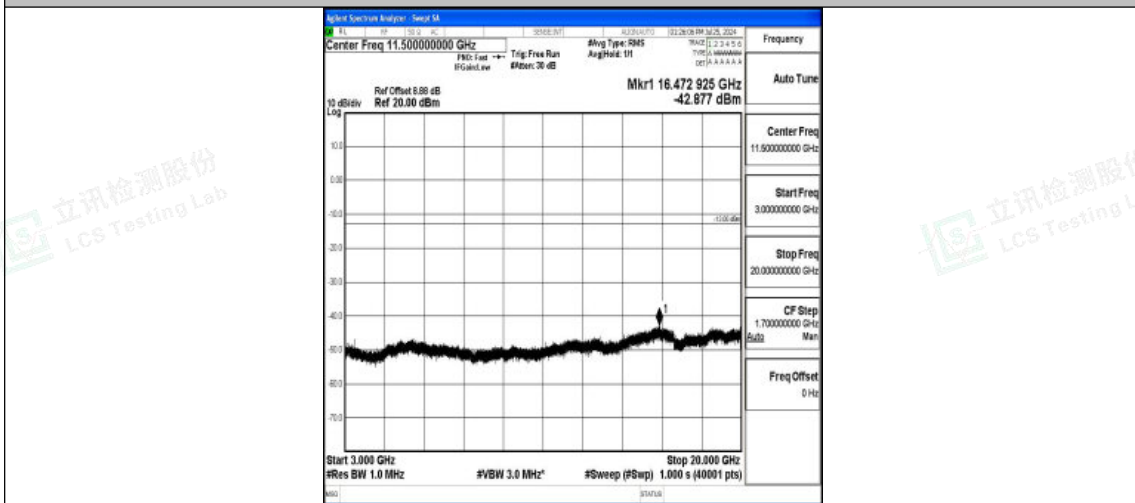

Band4-15MHz-QPSK-20175-1RB#0-1000~3000-PASS

Band4-15MHz-QPSK-20175-1RB#0-3000~20000-PASS