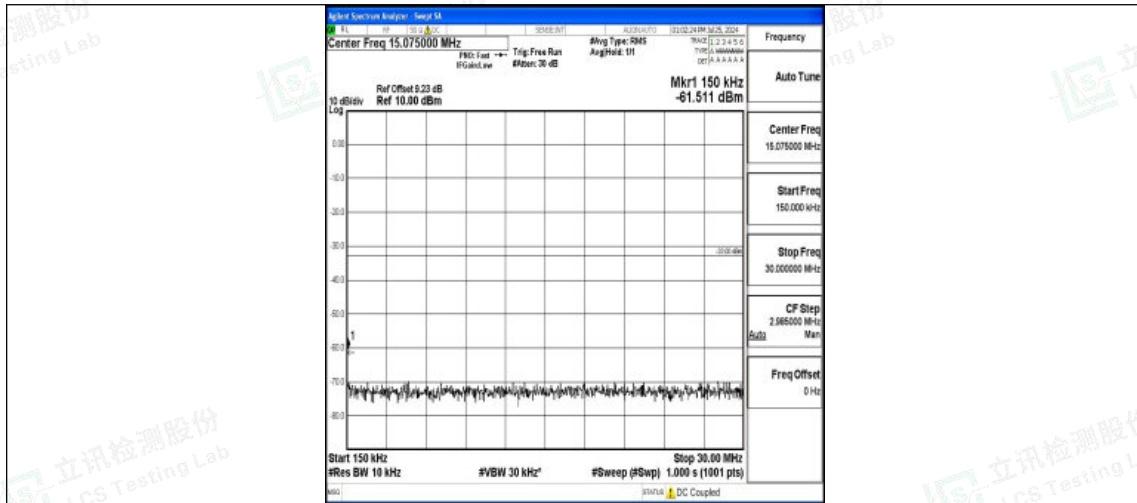

Band4-10MHz-QPSK-20350-1RB#0-0.009~0.15-PASS

Band4-10MHz-QPSK-20350-1RB#0-0.15~30-PASS