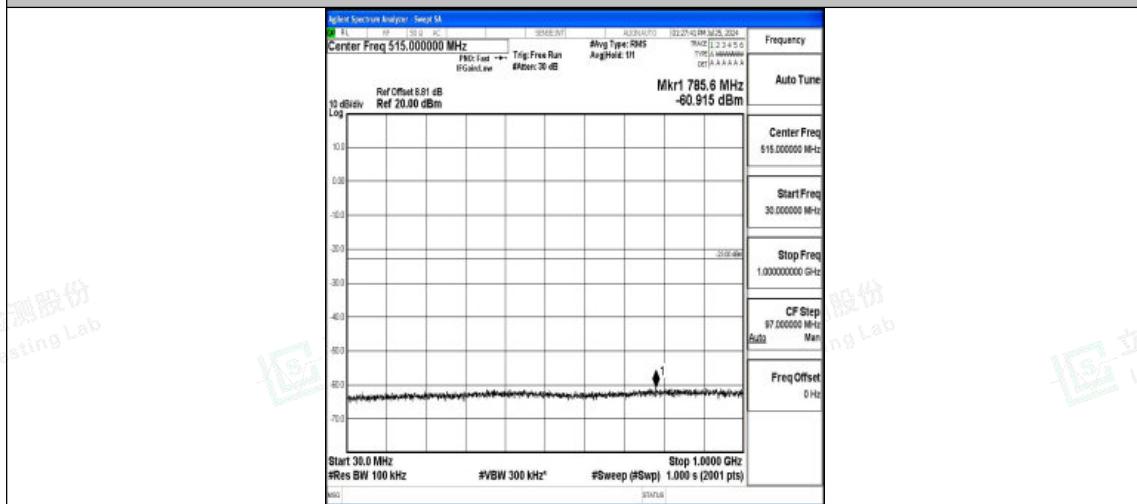

Band4-15MHz-QPSK-20325-1RB#0-0.15~30-PASS

Band4-15MHz-QPSK-20325-1RB#0-30~1000-PASS