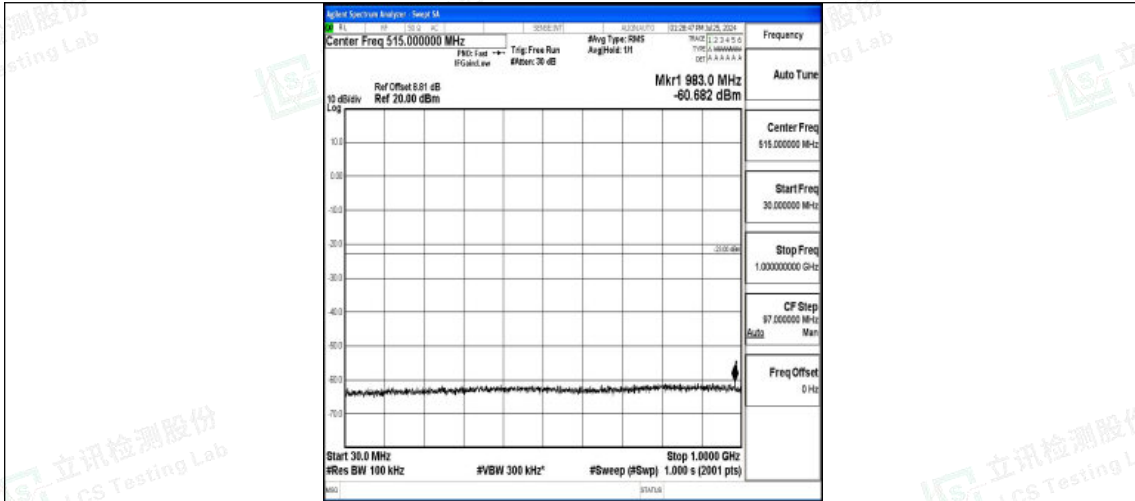

Band4-15MHz-16QAM-20325-1RB#0-0.15~30-PASS

Band4-15MHz-16QAM-20325-1RB#0-30~1000-PASS