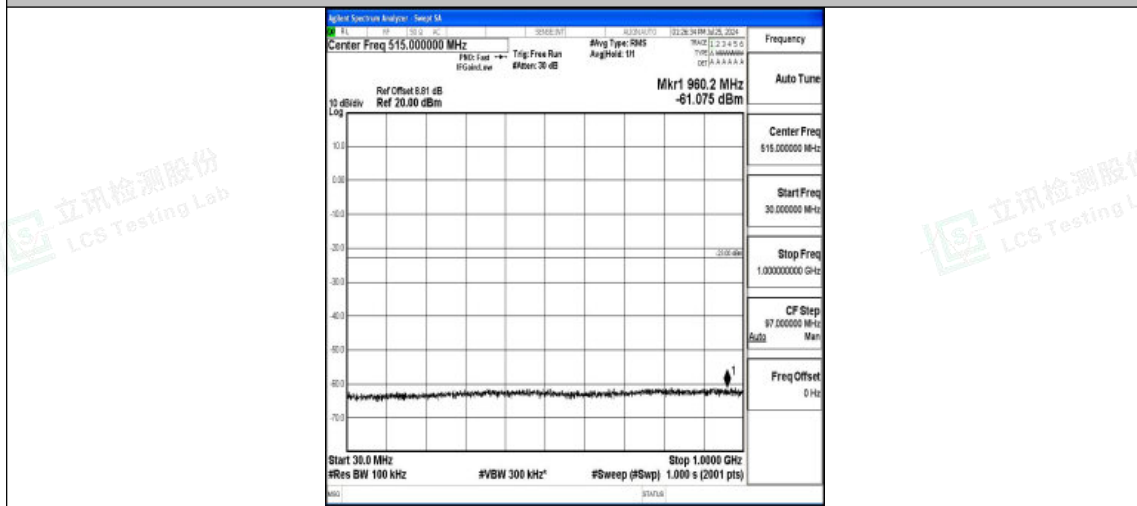

Band4-15MHz-QPSK-20175-1RB#0-30~1000-PASS

Band4-15MHz-QPSK-20175-1RB#0-1000~3000-PASS

Band4-15MHz-QPSK-20175-1RB#0-3000~20000-PASS

Band4-15MHz-16QAM-20175-1RB#0-0.009~0.15-PASS

Band4-15MHz-16QAM-20175-1RB#0-0.15~30-PASS