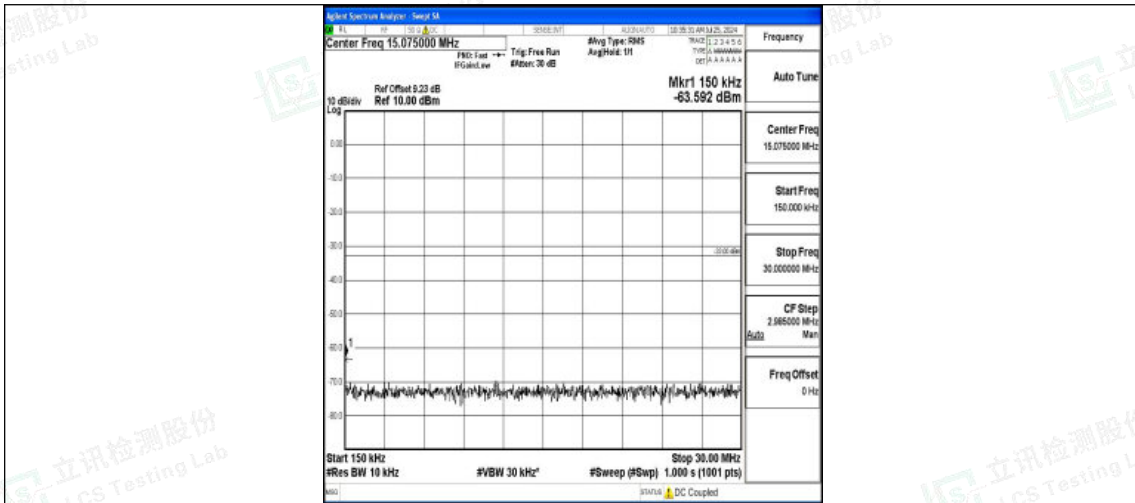

Band2-15MHz-16QAM-18675-1RB#0-0.009~0.15-PASS

Band2-15MHz-16QAM-18675-1RB#0-0.15~30-PASS