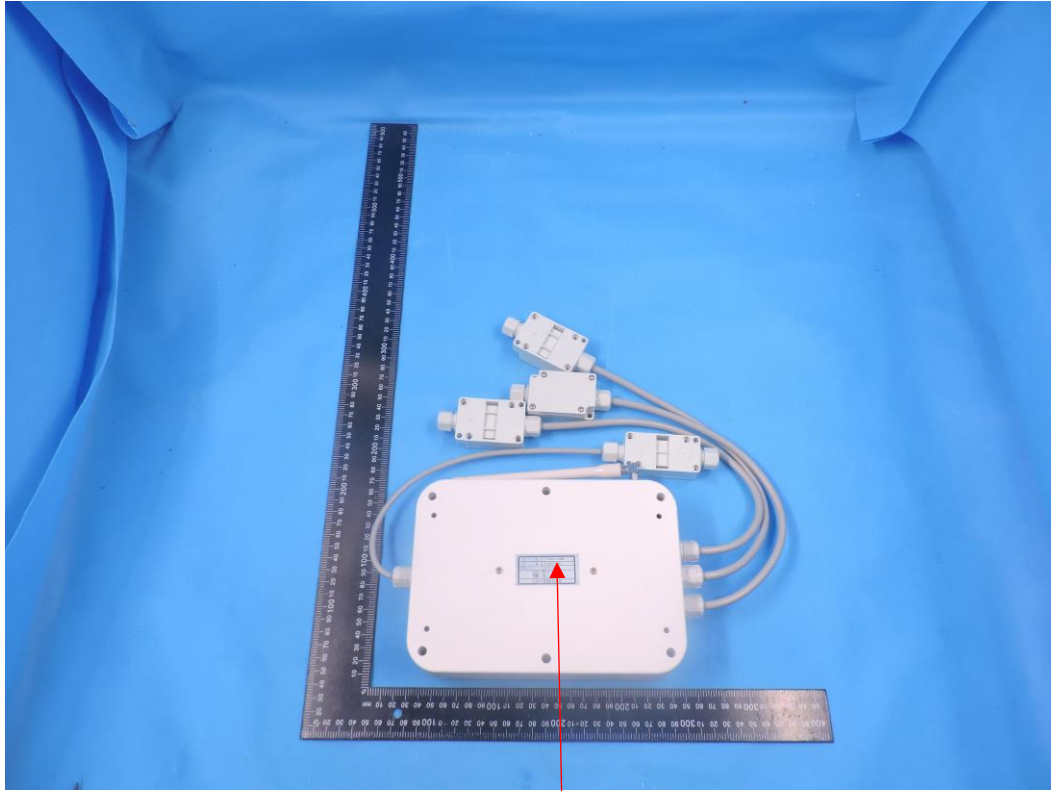

FCC Label

ZETABOX
TZS9011S-00
FCC ID: 2BC9DTZS9011S-00

40mm*30mm