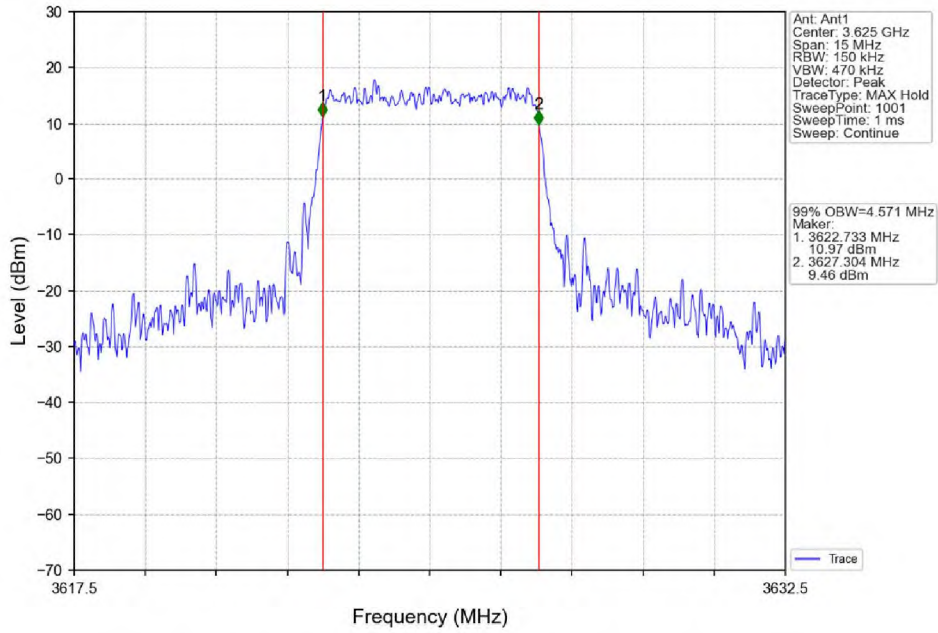

LTE B48

1. 99% & 26dB Bandwidth

1.1 Band48_OBW

1.1.1 Test Result

Band: 48 / NTNV						
Bandwidth (MHz)	Modulation	Frequency (MHz)	RB Allocation		99% Occupied Bandwidth (MHz)	Verdict
			Size	Offset	Result	
5	QPSK	3552.5	25	0	4.587	Pass
		3625	25	0	4.566	Pass
		3697.5	25	0	4.558	Pass
	16QAM	3552.5	25	0	4.584	Pass
		3625	25	0	4.571	Pass
		3697.5	25	0	4.555	Pass
10	QPSK	3555	50	0	9.116	Pass
		3625	50	0	9.101	Pass
		3695	50	0	9.090	Pass
	16QAM	3555	50	0	9.066	Pass
		3625	50	0	9.099	Pass
		3695	50	0	9.072	Pass
15	QPSK	3557.5	75	0	13.627	Pass
		3625	75	0	13.617	Pass
		3692.5	75	0	13.677	Pass
	16QAM	3557.5	75	0	13.645	Pass
		3625	75	0	13.584	Pass
		3692.5	75	0	13.623	Pass
20	QPSK	3560	100	0	18.125	Pass
		3625	100	0	18.118	Pass
		3690	100	0	18.100	Pass
	16QAM	3560	100	0	18.119	Pass
		3625	100	0	18.044	Pass
		3690	100	0	18.077	Pass

1.1.2 Test Graph

Band48 5MHz QPSK HCH 3697.5MHz RB 25 0 NTV

Band48 5MHz 16QAM LCH 3552.5MHz RB 25 0 NTV

Band48 5MHz 16QAM MCH 3625MHz RB 25 0 NTNV

Band48 5MHz 16QAM HCH 3697.5MHz RB 25 0 NTNV

Band48_10MHz_QPSK_LCH_3555MHz_RB_50_0_NTNV