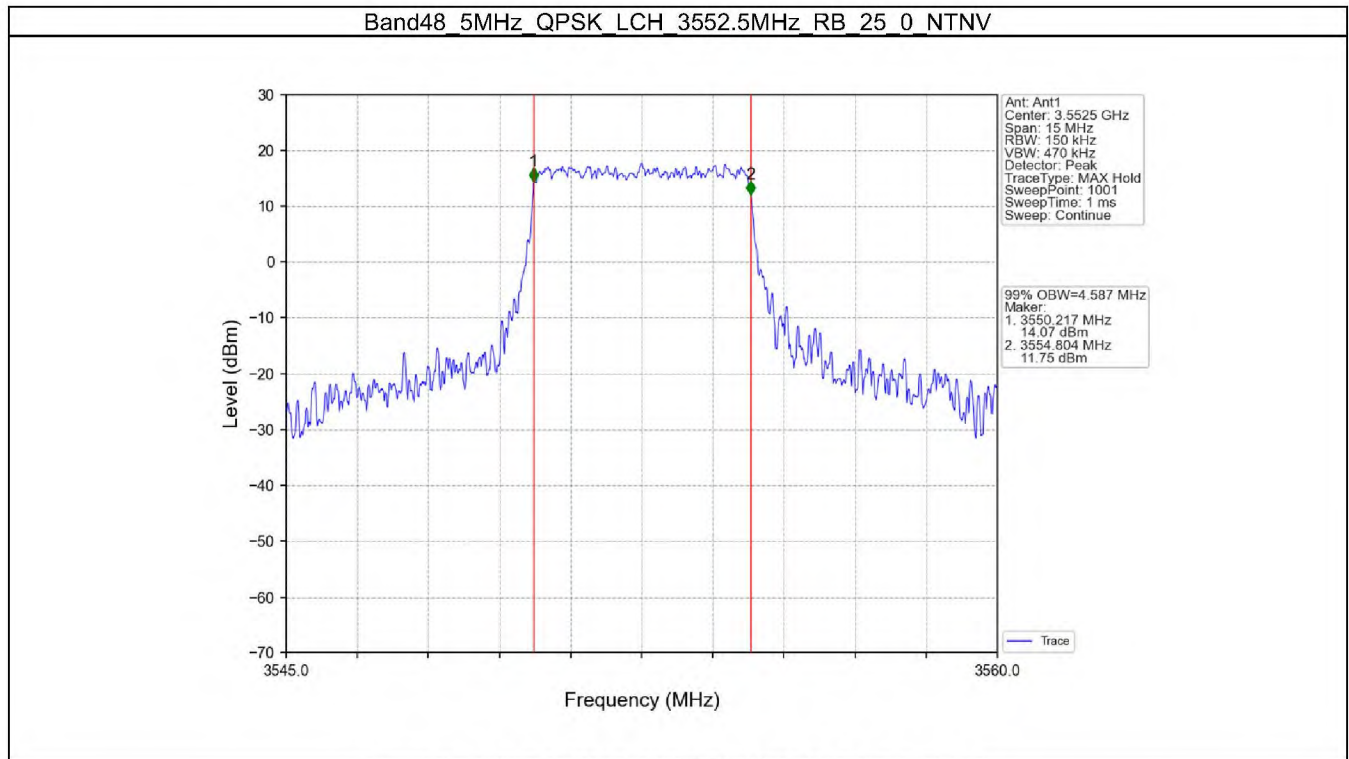

LTE B48

1. 99% & 26dB Bandwidth

1.1 Band48_OBW

1.1.1 Test Result

Band: 48 / NTNV						
Bandwidth (MHz)	Modulation	Frequency (MHz)	RB Allocation		99% Occupied Bandwidth (MHz)	Verdict
			Size	Offset	Result	
5	QPSK	3552.5	25	0	4.587	Pass
		3625	25	0	4.566	Pass
		3697.5	25	0	4.558	Pass
	16QAM	3552.5	25	0	4.584	Pass
		3625	25	0	4.571	Pass
		3697.5	25	0	4.555	Pass
10	QPSK	3555	50	0	9.116	Pass
		3625	50	0	9.101	Pass
		3695	50	0	9.090	Pass
	16QAM	3555	50	0	9.066	Pass
		3625	50	0	9.099	Pass
		3695	50	0	9.072	Pass
15	QPSK	3557.5	75	0	13.627	Pass
		3625	75	0	13.617	Pass
		3692.5	75	0	13.677	Pass
	16QAM	3557.5	75	0	13.645	Pass
		3625	75	0	13.584	Pass
		3692.5	75	0	13.623	Pass
20	QPSK	3560	100	0	18.125	Pass
		3625	100	0	18.118	Pass
		3690	100	0	18.100	Pass
	16QAM	3560	100	0	18.119	Pass
		3625	100	0	18.044	Pass
		3690	100	0	18.077	Pass

1.1.2 Test Graph