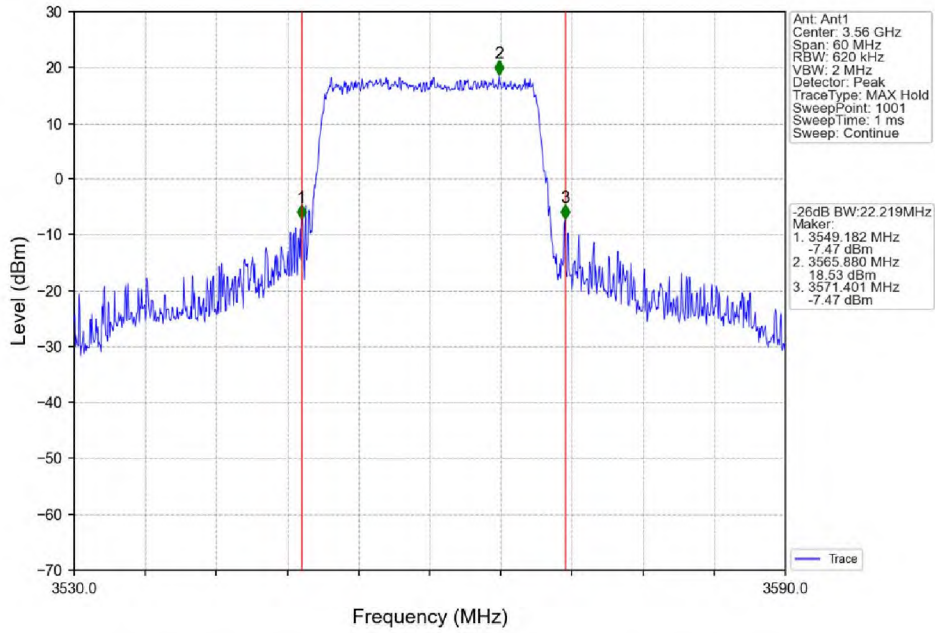

Band48 20MHz QPSK LCH 3560MHz RB 100 0 NTNV