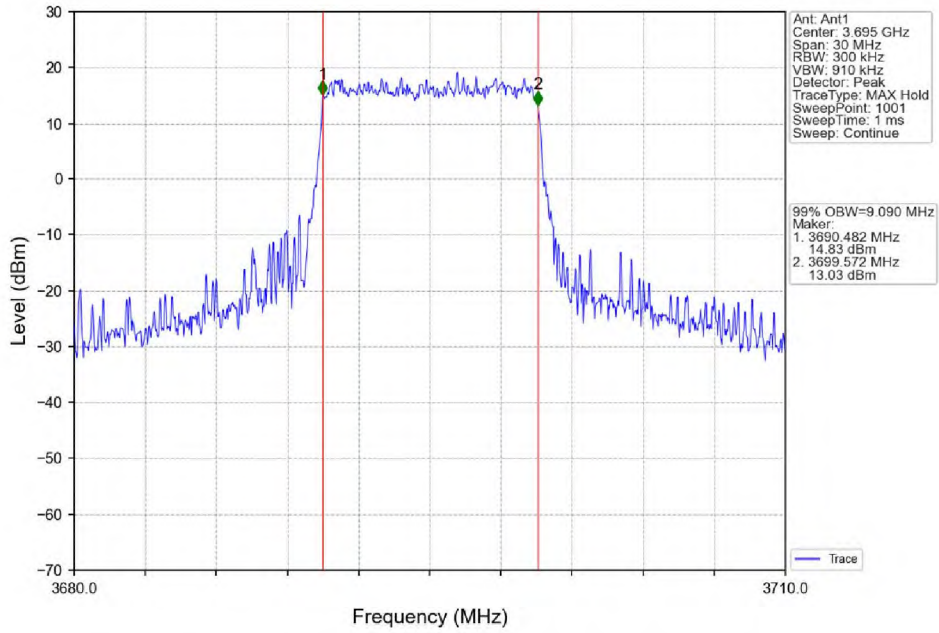

Band48_10MHz_QPSK_HCH_3695MHz_RB_50_0_NTNV