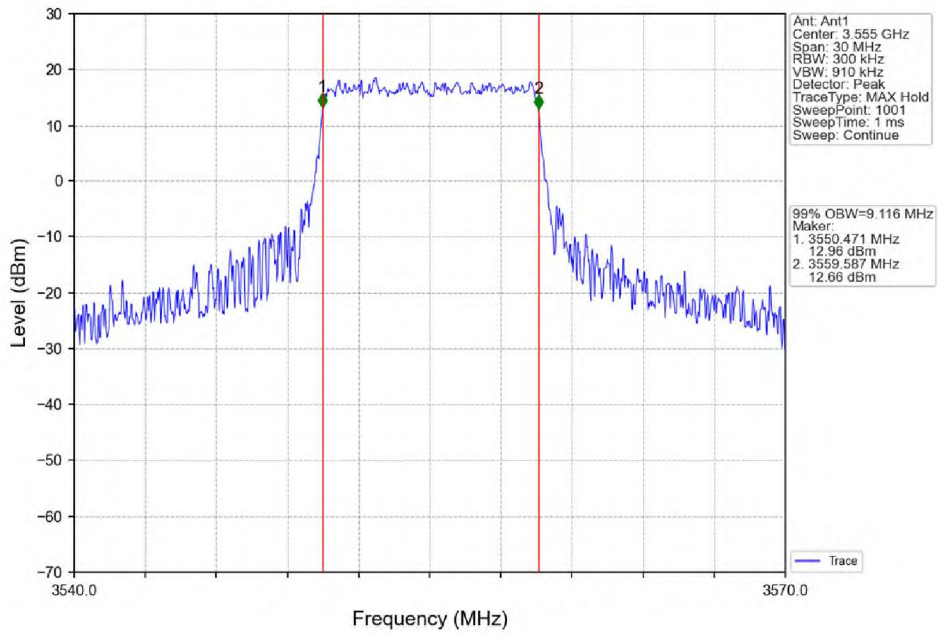

LTE B48

1. 99% & 26dB Bandwidth

1.1 Band48_OBW

1.1.1 Test Result

Band: 48 / NTNV						
Bandwidth (MHz)	Modulation	Frequency (MHz)	RB Allocation		99% Occupied Bandwidth (MHz)	Verdict
			Size	Offset	Result	
5	QPSK	3552.5	25	0	4.587	Pass
		3625	25	0	4.566	Pass
		3697.5	25	0	4.558	Pass
	16QAM	3552.5	25	0	4.584	Pass
		3625	25	0	4.571	Pass
		3697.5	25	0	4.555	Pass
10	QPSK	3555	50	0	9.116	Pass
		3625	50	0	9.101	Pass
		3695	50	0	9.090	Pass
	16QAM	3555	50	0	9.066	Pass
		3625	50	0	9.099	Pass
		3695	50	0	9.072	Pass
15	QPSK	3557.5	75	0	13.627	Pass
		3625	75	0	13.617	Pass
		3692.5	75	0	13.677	Pass
	16QAM	3557.5	75	0	13.645	Pass
		3625	75	0	13.584	Pass
		3692.5	75	0	13.623	Pass
20	QPSK	3560	100	0	18.125	Pass
		3625	100	0	18.118	Pass
		3690	100	0	18.100	Pass
	16QAM	3560	100	0	18.119	Pass
		3625	100	0	18.044	Pass
		3690	100	0	18.077	Pass

1.1.2 Test Graph

Band48 5MHz QPSK HCH 3697.5MHz RB 25 0 NTV

Band48 5MHz 16QAM LCH 3552.5MHz RB 25 0 NTV

Band48 5MHz 16QAM MCH 3625MHz RB 25 0 NTNV

Band48 5MHz 16QAM HCH 3697.5MHz RB 25 0 NTNV

Band48_10MHz_QPSK_LCH_3555MHz_RB_50_0_NTNV