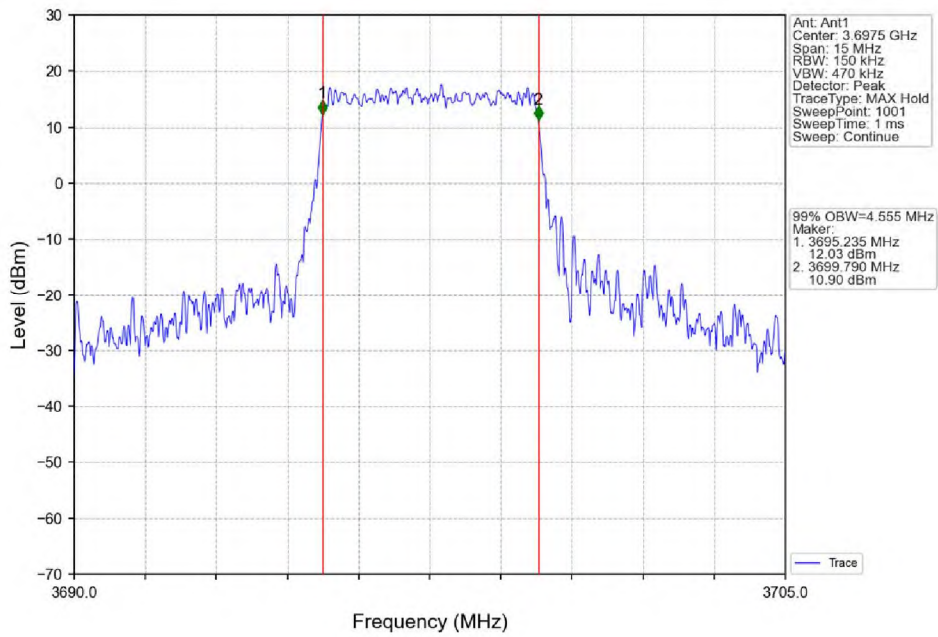

LTE B48

1. 99% & 26dB Bandwidth

1.1 Band48_OBW

1.1.1 Test Result

Band: 48 / NTNV						
Bandwidth (MHz)	Modulation	Frequency (MHz)	RB Allocation		99% Occupied Bandwidth (MHz)	Verdict
			Size	Offset	Result	
5	QPSK	3552.5	25	0	4.587	Pass
		3625	25	0	4.566	Pass
		3697.5	25	0	4.558	Pass
	16QAM	3552.5	25	0	4.584	Pass
		3625	25	0	4.571	Pass
		3697.5	25	0	4.555	Pass
10	QPSK	3555	50	0	9.116	Pass
		3625	50	0	9.101	Pass
		3695	50	0	9.090	Pass
	16QAM	3555	50	0	9.066	Pass
		3625	50	0	9.099	Pass
		3695	50	0	9.072	Pass
15	QPSK	3557.5	75	0	13.627	Pass
		3625	75	0	13.617	Pass
		3692.5	75	0	13.677	Pass
	16QAM	3557.5	75	0	13.645	Pass
		3625	75	0	13.584	Pass
		3692.5	75	0	13.623	Pass
20	QPSK	3560	100	0	18.125	Pass
		3625	100	0	18.118	Pass
		3690	100	0	18.100	Pass
	16QAM	3560	100	0	18.119	Pass
		3625	100	0	18.044	Pass
		3690	100	0	18.077	Pass

1.1.2 Test Graph

Band48 5MHz QPSK HCH 3697.5MHz RB 25 0 NTV

Band48 5MHz 16QAM LCH 3552.5MHz RB 25 0 NTV

Band48 5MHz 16QAM MCH 3625MHz RB 25 0 NTNV

Band48 5MHz 16QAM HCH 3697.5MHz RB 25 0 NTNV

Band48_10MHz_QPSK_LCH_3555MHz_RB_50_0_NTNV