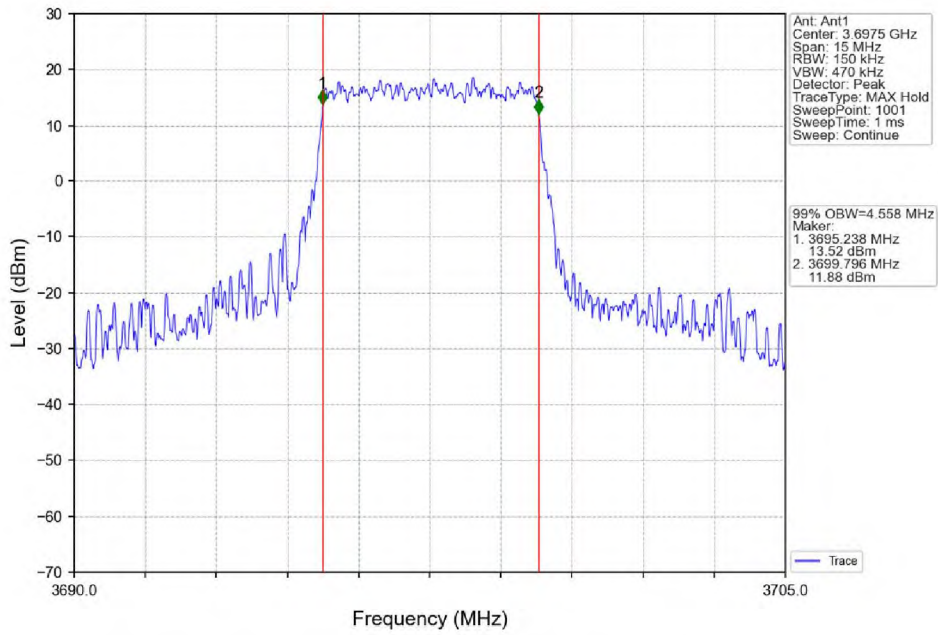

Band48 5MHz QPSK HCH 3697.5MHz RB 25 0 NTV