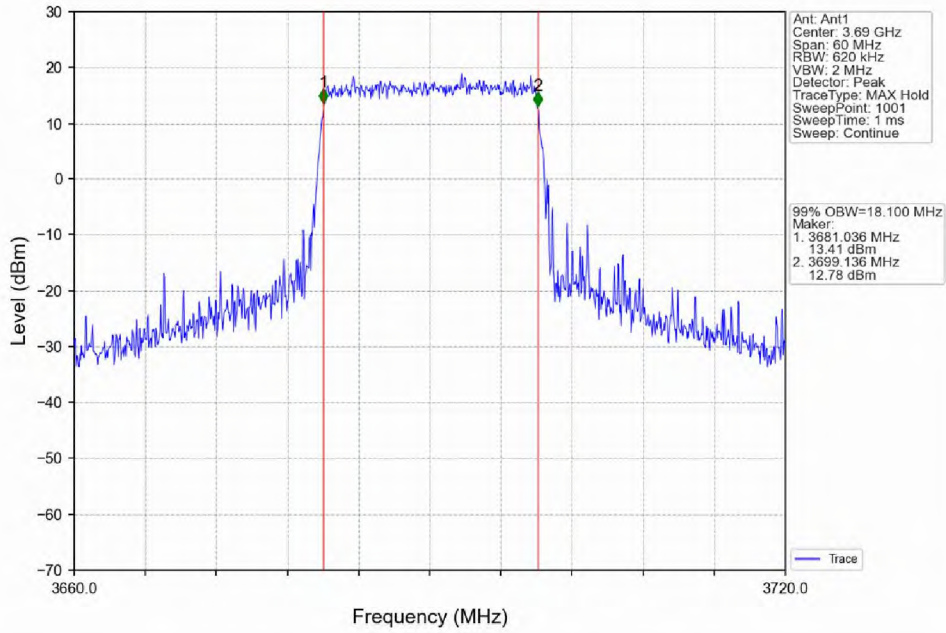

Band48_15MHz_16QAM_HCH_3692.5MHz_RB_75_0_NTNV

Band48 20MHz QPSK LCH_3560MHz_RB_100_0_NTNV

Band48 20MHz QPSK MCH_3625MHz_RB_100_0_NTNV

Band48 20MHz QPSK HCH 3690MHz RB 100_0_NTNV

Band48 20MHz 16QAM LCH 3560MHz RB 100_0_NTNV

Band48_20MHz_16QAM_MCH_3625MHz_RB_100_0_NTNV

Band48_20MHz_16QAM_HCH_3690MHz_RB_100_0_NTNV

1.2 Band48_XDB

1.2.1 Test Result

Band: 48 / NTNV						
Bandwidth (MHz)	Modulation	Frequency (MHz)	RB Allocation		26dB Bandwidth (MHz)	Verdict
			Size	Offset	Result	
5	QPSK	3552.5	25	0	5.771	Pass
		3625	25	0	5.175	Pass
		3697.5	25	0	5.292	Pass
	16QAM	3552.5	25	0	5.513	Pass
		3625	25	0	5.258	Pass
		3697.5	25	0	5.455	Pass
10	QPSK	3555	50	0	11.091	Pass
		3625	50	0	10.038	Pass
		3695	50	0	10.634	Pass
	16QAM	3555	50	0	11.844	Pass
		3625	50	0	10.201	Pass
		3695	50	0	9.962	Pass
15	QPSK	3557.5	75	0	16.163	Pass
		3625	75	0	14.933	Pass
		3692.5	75	0	15.486	Pass
	16QAM	3557.5	75	0	17.636	Pass
		3625	75	0	15.143	Pass
		3692.5	75	0	15.538	Pass
20	QPSK	3560	100	0	22.219	Pass
		3625	100	0	20.164	Pass
		3690	100	0	20.262	Pass
	16QAM	3560	100	0	22.140	Pass
		3625	100	0	20.389	Pass
		3690	100	0	22.558	Pass