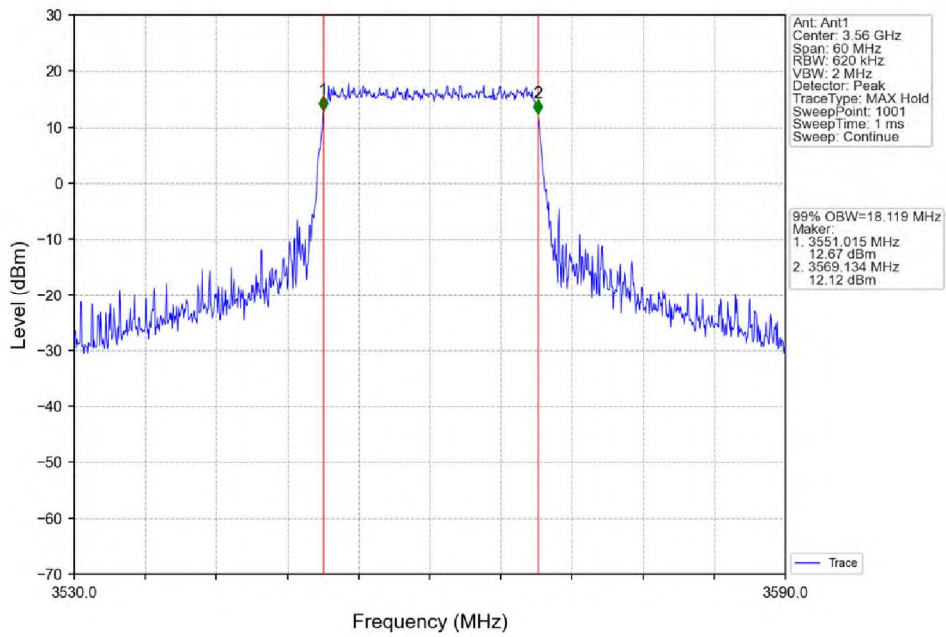

Band48_20MHz_16QAM_MCH_3625MHz_RB_100_0_NTNV

Band48_20MHz_16QAM_HCH_3690MHz_RB_100_0_NTNV

1.2 Band48_XDB

1.2.1 Test Result

Band: 48 / NTNV						
Bandwidth (MHz)	Modulation	Frequency (MHz)	RB Allocation		26dB Bandwidth (MHz)	Verdict
			Size	Offset	Result	
5	QPSK	3552.5	25	0	5.771	Pass
		3625	25	0	5.175	Pass
		3697.5	25	0	5.292	Pass
	16QAM	3552.5	25	0	5.513	Pass
		3625	25	0	5.258	Pass
		3697.5	25	0	5.455	Pass
10	QPSK	3555	50	0	11.091	Pass
		3625	50	0	10.038	Pass
		3695	50	0	10.634	Pass
	16QAM	3555	50	0	11.844	Pass
		3625	50	0	10.201	Pass
		3695	50	0	9.962	Pass
15	QPSK	3557.5	75	0	16.163	Pass
		3625	75	0	14.933	Pass
		3692.5	75	0	15.486	Pass
	16QAM	3557.5	75	0	17.636	Pass
		3625	75	0	15.143	Pass
		3692.5	75	0	15.538	Pass
20	QPSK	3560	100	0	22.219	Pass
		3625	100	0	20.164	Pass
		3690	100	0	20.262	Pass
	16QAM	3560	100	0	22.140	Pass
		3625	100	0	20.389	Pass
		3690	100	0	22.558	Pass