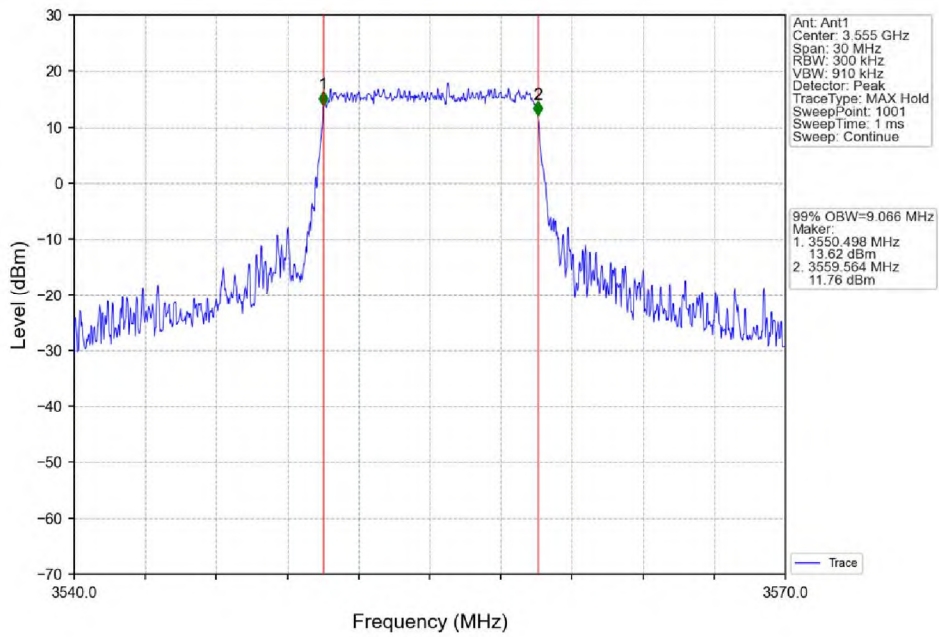

Band48_10MHz_16QAM_LCH_3555MHz_RB_50_0_NTNV