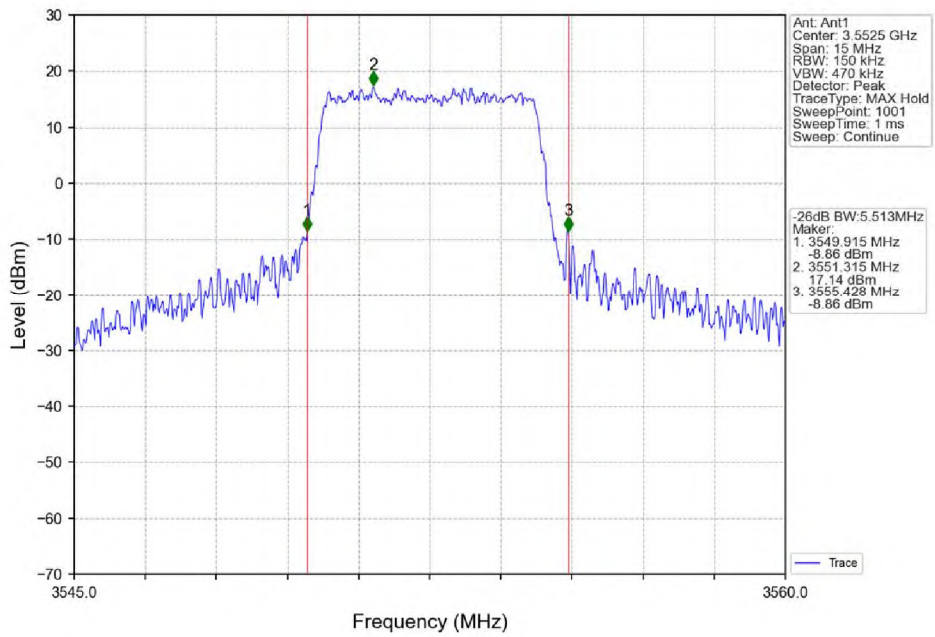

Band48_20MHz_16QAM_MCH_3625MHz_RB_100_0_NTNV

Band48_20MHz_16QAM_HCH_3690MHz_RB_100_0_NTNV

1.2 Band48_XDB

1.2.1 Test Result

Band: 48 / NTNV						
Bandwidth (MHz)	Modulation	Frequency (MHz)	RB Allocation		26dB Bandwidth (MHz)	Verdict
			Size	Offset	Result	
5	QPSK	3552.5	25	0	5.771	Pass
		3625	25	0	5.175	Pass
		3697.5	25	0	5.292	Pass
	16QAM	3552.5	25	0	5.513	Pass
		3625	25	0	5.258	Pass
		3697.5	25	0	5.455	Pass
10	QPSK	3555	50	0	11.091	Pass
		3625	50	0	10.038	Pass
		3695	50	0	10.634	Pass
	16QAM	3555	50	0	11.844	Pass
		3625	50	0	10.201	Pass
		3695	50	0	9.962	Pass
15	QPSK	3557.5	75	0	16.163	Pass
		3625	75	0	14.933	Pass
		3692.5	75	0	15.486	Pass
	16QAM	3557.5	75	0	17.636	Pass
		3625	75	0	15.143	Pass
		3692.5	75	0	15.538	Pass
20	QPSK	3560	100	0	22.219	Pass
		3625	100	0	20.164	Pass
		3690	100	0	20.262	Pass
	16QAM	3560	100	0	22.140	Pass
		3625	100	0	20.389	Pass
		3690	100	0	22.558	Pass

1.2.2 Test Graph

Band48 5MHz QPSK HCH 3697.5MHz RB 25 0 NTV

Band48 5MHz 16QAM LCH 3552.5MHz RB 25 0 NTV

Band48 5MHz 16QAM MCH 3625MHz RB 25 0 NTV

Band48 5MHz 16QAM HCH 3697.5MHz RB 25 0 NTV

Band48_10MHz_QPSK_LCH_3555MHz_RB_50_0_NTNV