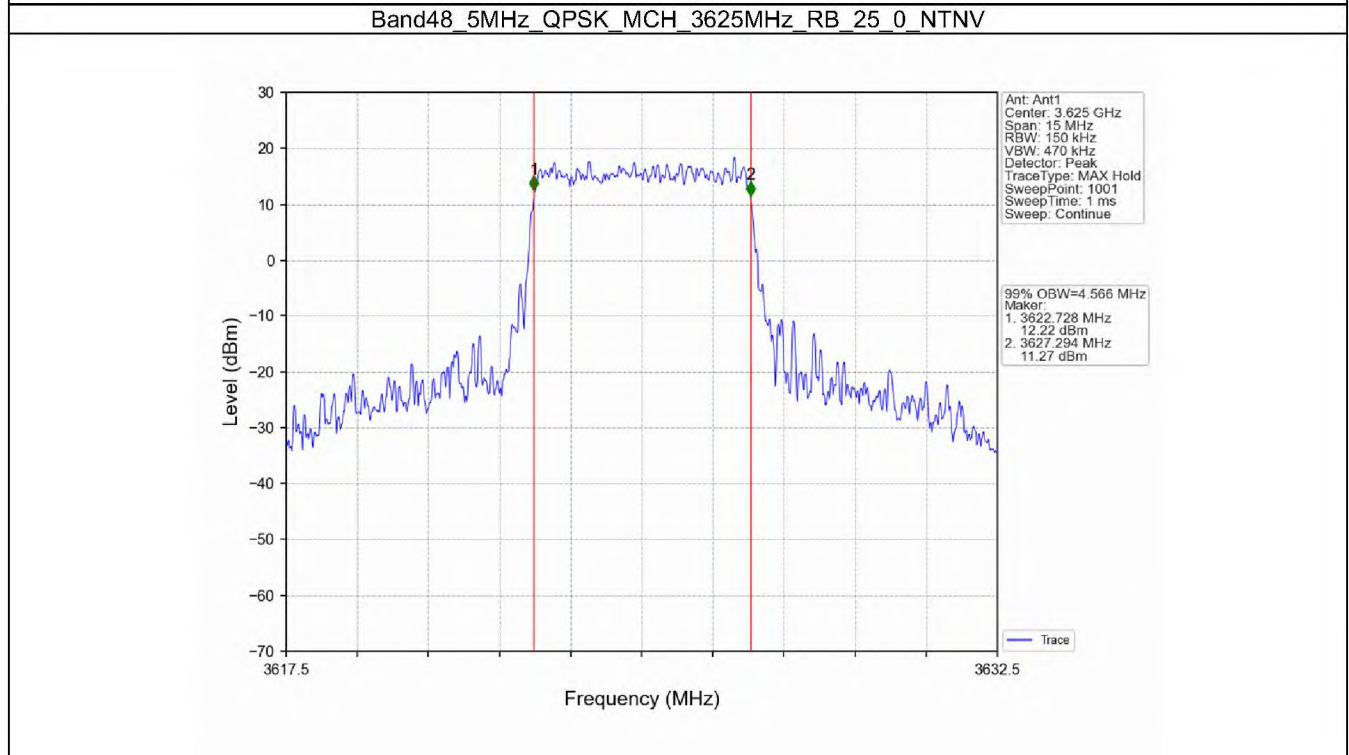

LTE B48

1. 99% & 26dB Bandwidth

1.1 Band48_OBW

1.1.1 Test Result

Band: 48 / NTNV						
Bandwidth (MHz)	Modulation	Frequency (MHz)	RB Allocation		99% Occupied Bandwidth (MHz)	Verdict
			Size	Offset	Result	
5	QPSK	3552.5	25	0	4.587	Pass
		3625	25	0	4.566	Pass
		3697.5	25	0	4.558	Pass
	16QAM	3552.5	25	0	4.584	Pass
		3625	25	0	4.571	Pass
		3697.5	25	0	4.555	Pass
10	QPSK	3555	50	0	9.116	Pass
		3625	50	0	9.101	Pass
		3695	50	0	9.090	Pass
	16QAM	3555	50	0	9.066	Pass
		3625	50	0	9.099	Pass
		3695	50	0	9.072	Pass
15	QPSK	3557.5	75	0	13.627	Pass
		3625	75	0	13.617	Pass
		3692.5	75	0	13.677	Pass
	16QAM	3557.5	75	0	13.645	Pass
		3625	75	0	13.584	Pass
		3692.5	75	0	13.623	Pass
20	QPSK	3560	100	0	18.125	Pass
		3625	100	0	18.118	Pass
		3690	100	0	18.100	Pass
	16QAM	3560	100	0	18.119	Pass
		3625	100	0	18.044	Pass
		3690	100	0	18.077	Pass

1.1.2 Test Graph