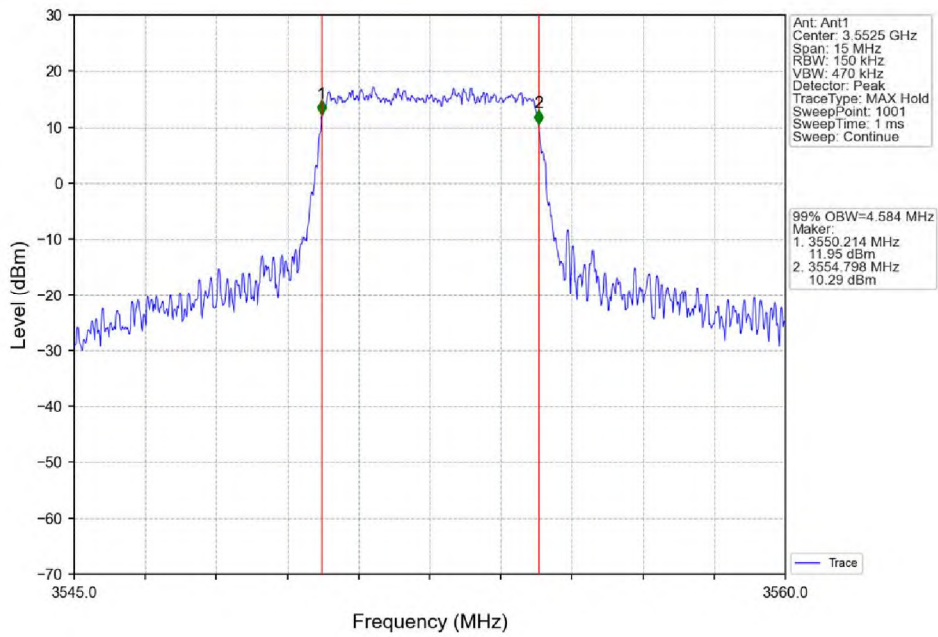

Band48 5MHz 16QAM LCH 3552.5MHz RB 25 0 NTV