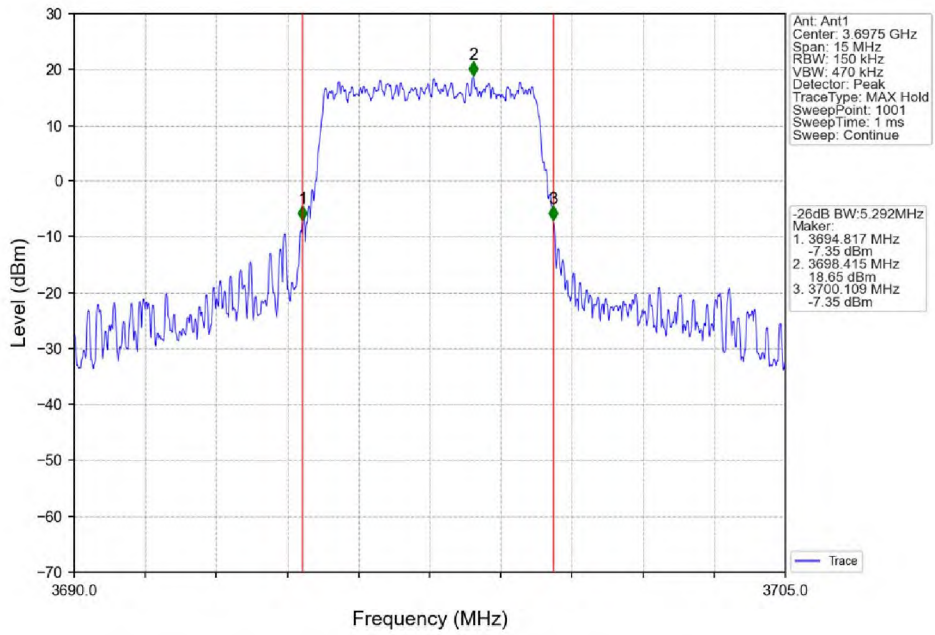

Band48_20MHz_16QAM_MCH_3625MHz_RB_100_0_NTNV

Band48_20MHz_16QAM_HCH_3690MHz_RB_100_0_NTNV

1.2 Band48_XDB

1.2.1 Test Result

Band: 48 / NTNV						
Bandwidth (MHz)	Modulation	Frequency (MHz)	RB Allocation		26dB Bandwidth (MHz)	Verdict
			Size	Offset	Result	
5	QPSK	3552.5	25	0	5.771	Pass
		3625	25	0	5.175	Pass
		3697.5	25	0	5.292	Pass
	16QAM	3552.5	25	0	5.513	Pass
		3625	25	0	5.258	Pass
		3697.5	25	0	5.455	Pass
10	QPSK	3555	50	0	11.091	Pass
		3625	50	0	10.038	Pass
		3695	50	0	10.634	Pass
	16QAM	3555	50	0	11.844	Pass
		3625	50	0	10.201	Pass
		3695	50	0	9.962	Pass
15	QPSK	3557.5	75	0	16.163	Pass
		3625	75	0	14.933	Pass
		3692.5	75	0	15.486	Pass
	16QAM	3557.5	75	0	17.636	Pass
		3625	75	0	15.143	Pass
		3692.5	75	0	15.538	Pass
20	QPSK	3560	100	0	22.219	Pass
		3625	100	0	20.164	Pass
		3690	100	0	20.262	Pass
	16QAM	3560	100	0	22.140	Pass
		3625	100	0	20.389	Pass
		3690	100	0	22.558	Pass

1.2.2 Test Graph

Band48 5MHz QPSK HCH 3697.5MHz RB 25 0 NTV

Band48 5MHz 16QAM LCH 3552.5MHz RB 25 0 NTV

Band48 5MHz 16QAM MCH 3625MHz RB 25 0 NTV

Band48 5MHz 16QAM HCH 3697.5MHz RB 25 0 NTV

Band48_10MHz_QPSK_LCH_3555MHz_RB_50_0_NTNV