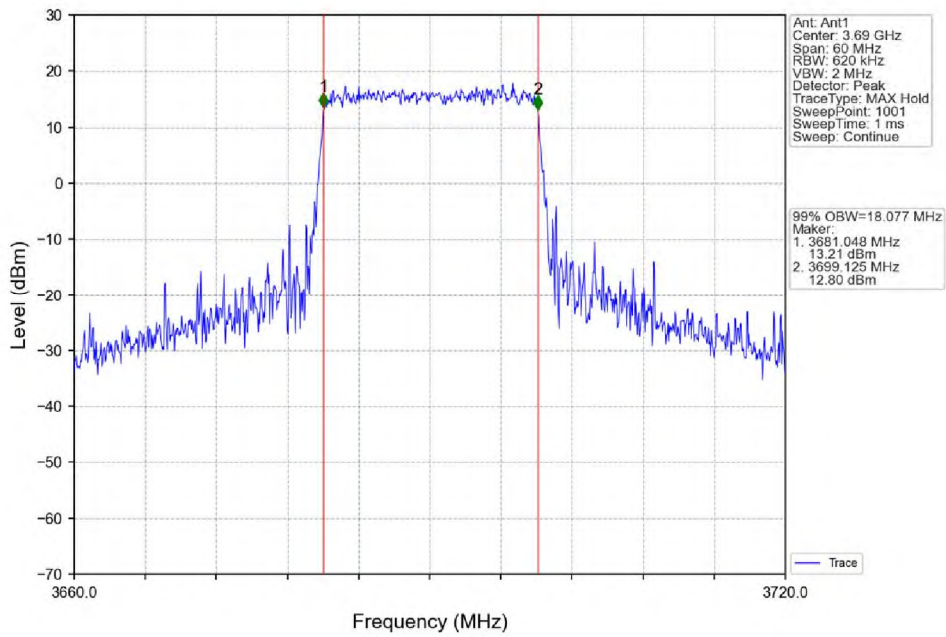

Band48_20MHz_16QAM_MCH_3625MHz_RB_100_0_NTNV

Band48_20MHz_16QAM_HCH_3690MHz_RB_100_0_NTNV

1.2 Band48_XDB

1.2.1 Test Result

Band: 48 / NTNV						
Bandwidth (MHz)	Modulation	Frequency (MHz)	RB Allocation		26dB Bandwidth (MHz)	Verdict
			Size	Offset	Result	
5	QPSK	3552.5	25	0	5.771	Pass
		3625	25	0	5.175	Pass
		3697.5	25	0	5.292	Pass
	16QAM	3552.5	25	0	5.513	Pass
		3625	25	0	5.258	Pass
		3697.5	25	0	5.455	Pass
10	QPSK	3555	50	0	11.091	Pass
		3625	50	0	10.038	Pass
		3695	50	0	10.634	Pass
	16QAM	3555	50	0	11.844	Pass
		3625	50	0	10.201	Pass
		3695	50	0	9.962	Pass
15	QPSK	3557.5	75	0	16.163	Pass
		3625	75	0	14.933	Pass
		3692.5	75	0	15.486	Pass
	16QAM	3557.5	75	0	17.636	Pass
		3625	75	0	15.143	Pass
		3692.5	75	0	15.538	Pass
20	QPSK	3560	100	0	22.219	Pass
		3625	100	0	20.164	Pass
		3690	100	0	20.262	Pass
	16QAM	3560	100	0	22.140	Pass
		3625	100	0	20.389	Pass
		3690	100	0	22.558	Pass