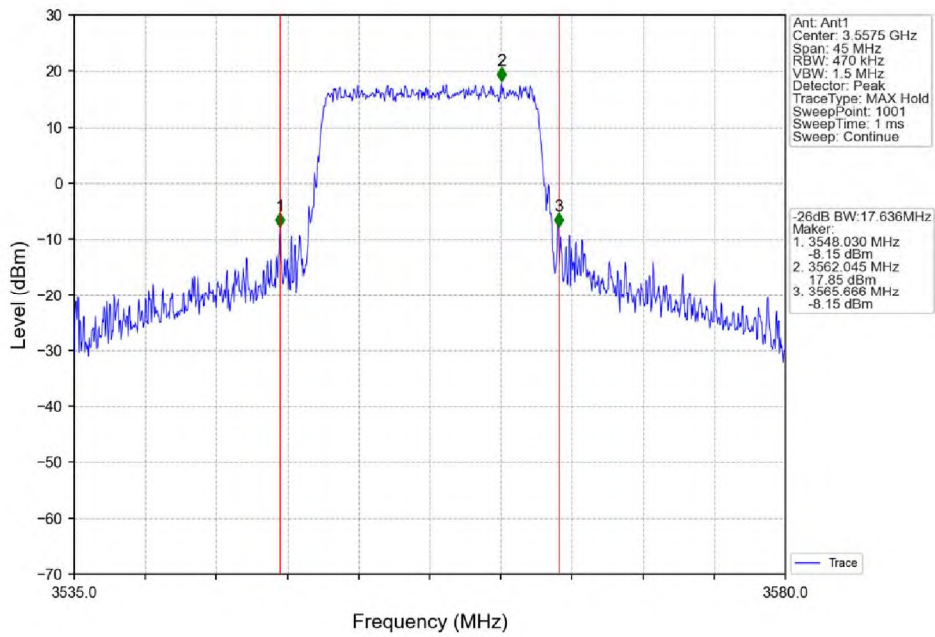

Band48_15MHz_QPSK_LCH_3557.5MHz_RB_75_0_NTNV

Band48_15MHz_QPSK_MCH_3625MHz_RB_75_0_NTNV

Band48_15MHz_QPSK_HCH_3692.5MHz_RB_75_0_NTNV

Band48_15MHz_16QAM_LCH_3557.5MHz_RB_75_0_NTNV

Band48_15MHz_16QAM_MCH_3625MHz_RB_75_0_NTNV

Band48 20MHz 16QAM MCH 3625MHz RB 100 0 NTN

Band48 20MHz 16QAM HCH 3690MHz RB 100 0 NTN

UL 48C - LTE

26dB Bandwidth and Occupied Bandwidth

Test Result

Band	Bandwidth	Modulation	Channel	RB Configuration	Occupied Bandwidth (MHz)	26dB Bandwidth (MHz)	Verdict
48-48	10MHz-20MHz	QPSK-QPSK	55295-55439	50RB#0-100RB#0	27.756	29.00	PASS
48-48	10MHz-20MHz	QPSK-QPSK	55896-56040	50RB#0-100RB#0	27.613	29.00	PASS
48-48	10MHz-20MHz	QPSK-QPSK	56496-56640	50RB#0-100RB#0	27.824	29.25	PASS
48-48	10MHz-20MHz	16QAM-16QAM	55295-55439	50RB#0-100RB#0	27.728	29.08	PASS
48-48	10MHz-20MHz	16QAM-16QAM	55896-56040	50RB#0-100RB#0	27.702	29.08	PASS
48-48	10MHz-20MHz	16QAM-16QAM	56496-56640	50RB#0-100RB#0	27.724	29.08	PASS
48-48	10MHz-20MHz	64QAM-64QAM	55295-55439	50RB#0-100RB#0	27.717	29.08	PASS
48-48	10MHz-20MHz	64QAM-64QAM	55896-56040	50RB#0-100RB#0	27.716	29.08	PASS
48-48	10MHz-20MHz	64QAM-64QAM	56496-56640	50RB#0-100RB#0	27.723	29.17	PASS
48-48	10MHz-20MHz	256QAM-256QAM	55295-55439	50RB#0-100RB#0	27.715	29.08	PASS
48-48	10MHz-20MHz	256QAM-256QAM	55896-56040	50RB#0-100RB#0	27.724	29.08	PASS
48-48	10MHz-20MHz	256QAM-256QAM	56496-56640	50RB#0-100RB#0	27.727	29.08	PASS
48-48	15MHz-20MHz	QPSK-QPSK	55318-55489	75RB#0-100RB#0	32.718	34.00	PASS