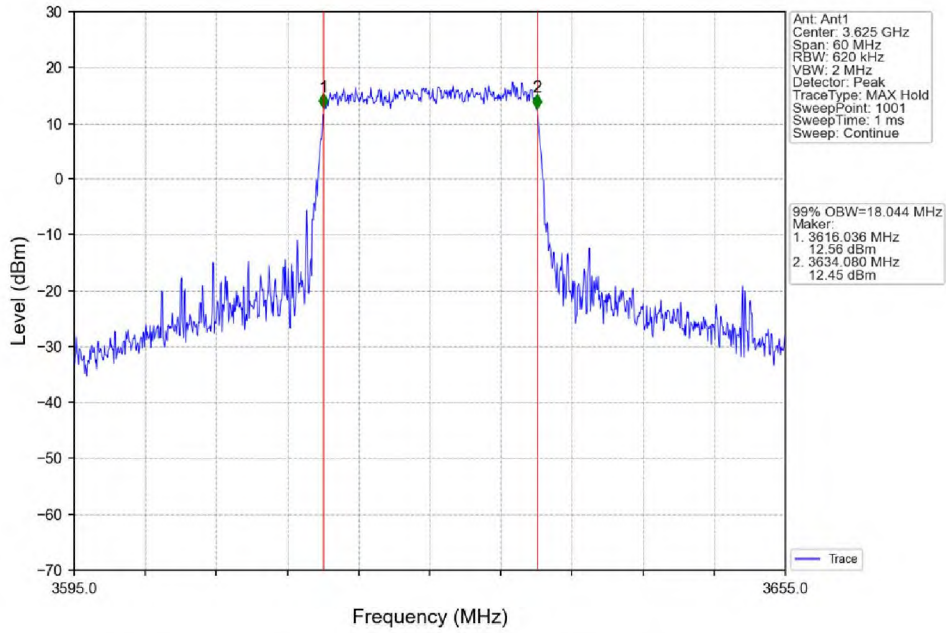

Band48_20MHz_16QAM_MCH_3625MHz_RB_100_0_NTNV

Band48_20MHz_16QAM_HCH_3690MHz_RB_100_0_NTNV

1.2 Band48_XDB

1.2.1 Test Result

Band: 48 / NTNV						
Bandwidth (MHz)	Modulation	Frequency (MHz)	RB Allocation		26dB Bandwidth (MHz)	Verdict
			Size	Offset	Result	
5	QPSK	3552.5	25	0	5.771	Pass
		3625	25	0	5.175	Pass
		3697.5	25	0	5.292	Pass
	16QAM	3552.5	25	0	5.513	Pass
		3625	25	0	5.258	Pass
		3697.5	25	0	5.455	Pass
10	QPSK	3555	50	0	11.091	Pass
		3625	50	0	10.038	Pass
		3695	50	0	10.634	Pass
	16QAM	3555	50	0	11.844	Pass
		3625	50	0	10.201	Pass
		3695	50	0	9.962	Pass
15	QPSK	3557.5	75	0	16.163	Pass
		3625	75	0	14.933	Pass
		3692.5	75	0	15.486	Pass
	16QAM	3557.5	75	0	17.636	Pass
		3625	75	0	15.143	Pass
		3692.5	75	0	15.538	Pass
20	QPSK	3560	100	0	22.219	Pass
		3625	100	0	20.164	Pass
		3690	100	0	20.262	Pass
	16QAM	3560	100	0	22.140	Pass
		3625	100	0	20.389	Pass
		3690	100	0	22.558	Pass