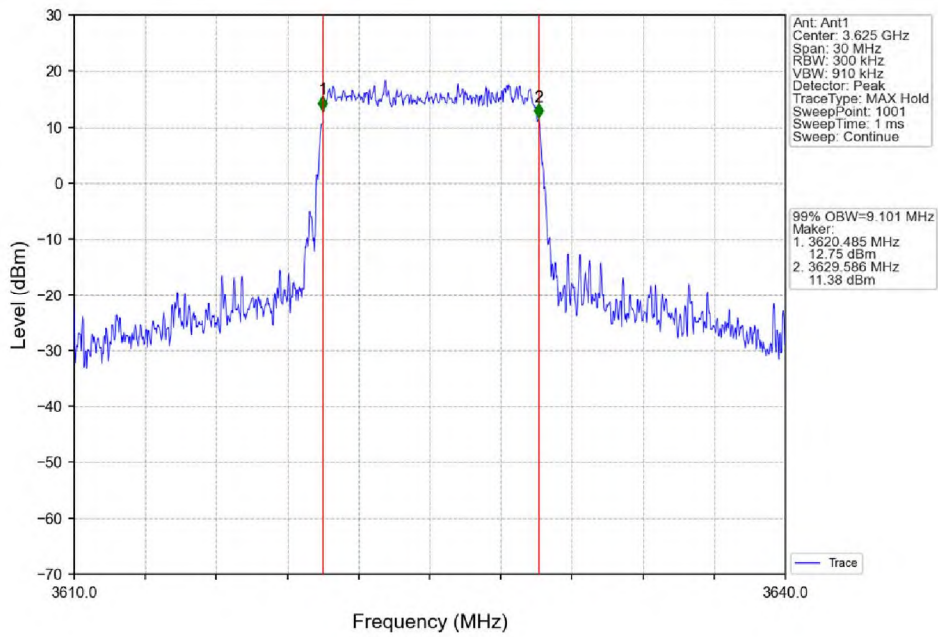

Band48_10MHz_QPSK_MCH_3625MHz_RB_50_0_NTNV