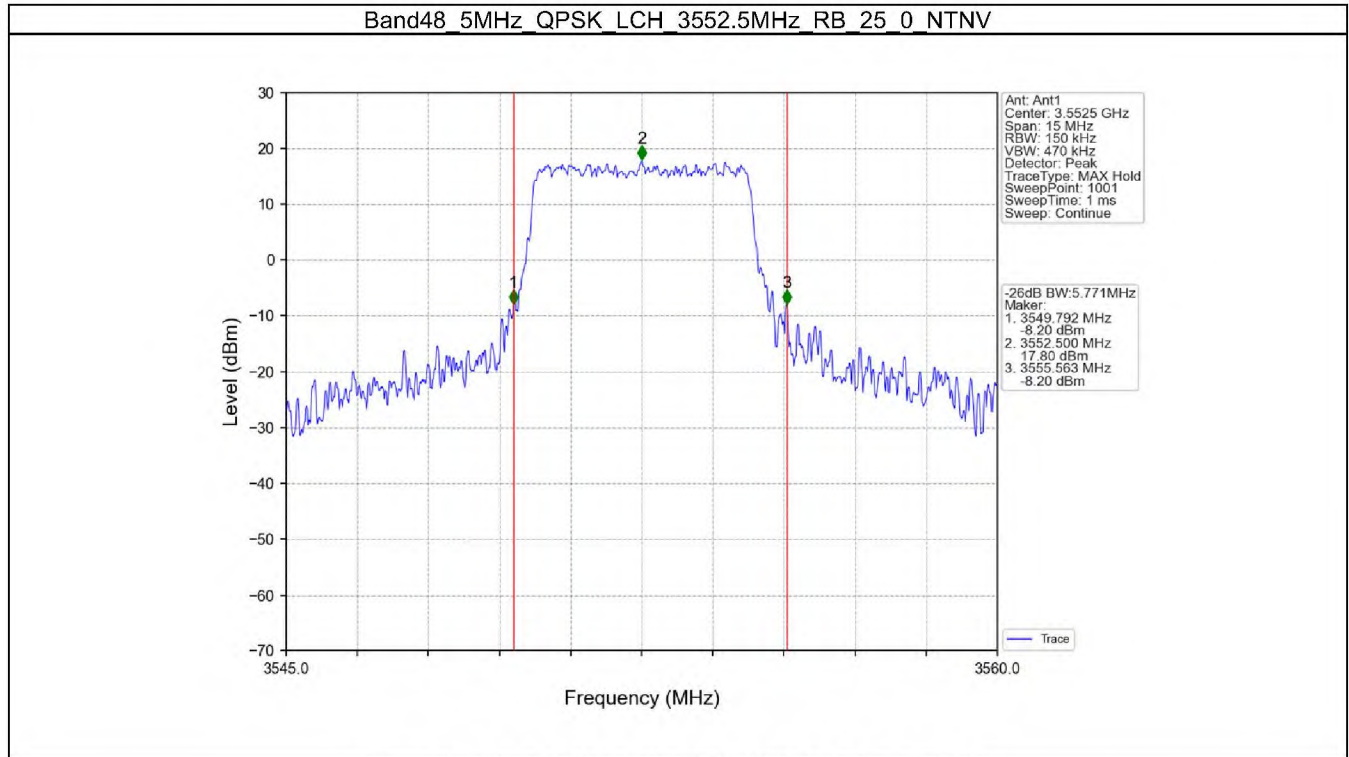

1.2 Band48_XDB

1.2.1 Test Result

Band: 48 / NTNV						
Bandwidth (MHz)	Modulation	Frequency (MHz)	RB Allocation		26dB Bandwidth (MHz)	Verdict
			Size	Offset	Result	
5	QPSK	3552.5	25	0	5.771	Pass
		3625	25	0	5.175	Pass
		3697.5	25	0	5.292	Pass
	16QAM	3552.5	25	0	5.513	Pass
		3625	25	0	5.258	Pass
		3697.5	25	0	5.455	Pass
10	QPSK	3555	50	0	11.091	Pass
		3625	50	0	10.038	Pass
		3695	50	0	10.634	Pass
	16QAM	3555	50	0	11.844	Pass
		3625	50	0	10.201	Pass
		3695	50	0	9.962	Pass
15	QPSK	3557.5	75	0	16.163	Pass
		3625	75	0	14.933	Pass
		3692.5	75	0	15.486	Pass
	16QAM	3557.5	75	0	17.636	Pass
		3625	75	0	15.143	Pass
		3692.5	75	0	15.538	Pass
20	QPSK	3560	100	0	22.219	Pass
		3625	100	0	20.164	Pass
		3690	100	0	20.262	Pass
	16QAM	3560	100	0	22.140	Pass
		3625	100	0	20.389	Pass
		3690	100	0	22.558	Pass

1.2.2 Test Graph