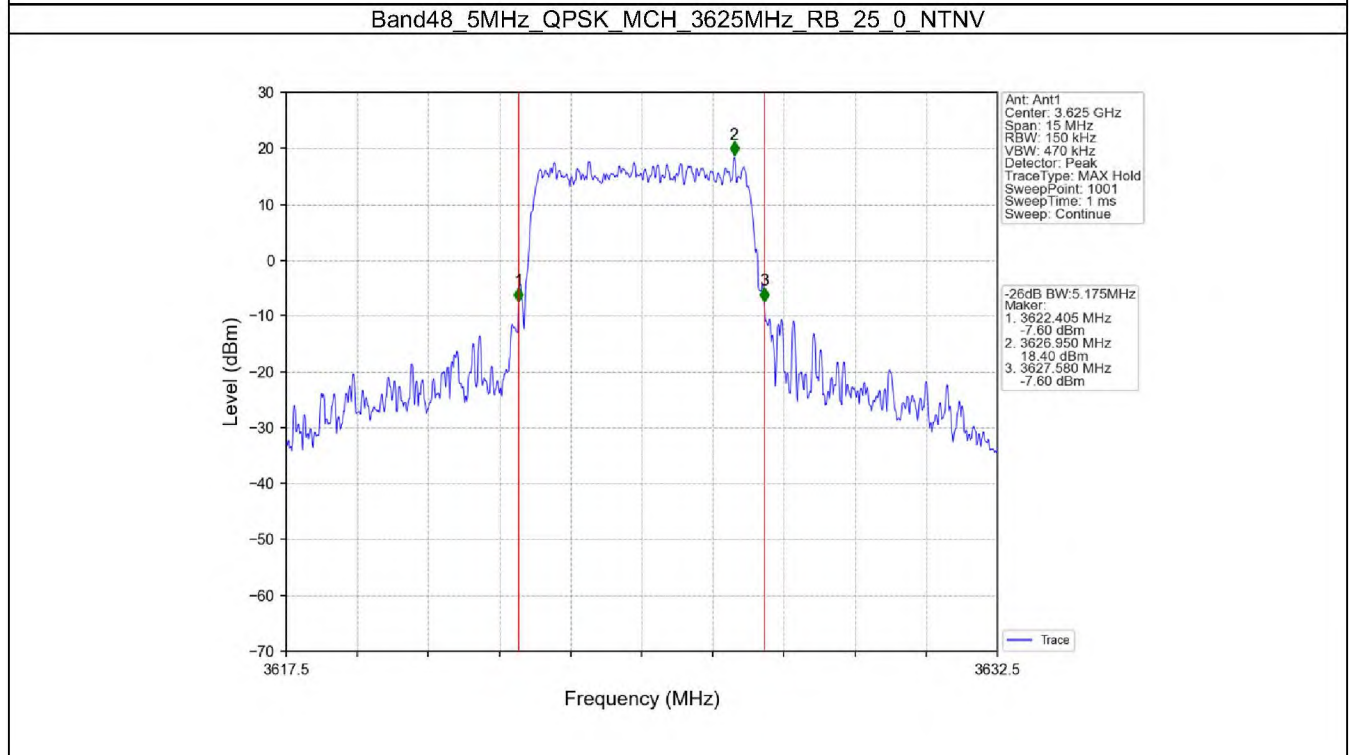

1.2 Band48_XDB

1.2.1 Test Result

Band: 48 / NTNV						
Bandwidth (MHz)	Modulation	Frequency (MHz)	RB Allocation		26dB Bandwidth (MHz)	Verdict
			Size	Offset	Result	
5	QPSK	3552.5	25	0	5.771	Pass
		3625	25	0	5.175	Pass
		3697.5	25	0	5.292	Pass
	16QAM	3552.5	25	0	5.513	Pass
		3625	25	0	5.258	Pass
		3697.5	25	0	5.455	Pass
10	QPSK	3555	50	0	11.091	Pass
		3625	50	0	10.038	Pass
		3695	50	0	10.634	Pass
	16QAM	3555	50	0	11.844	Pass
		3625	50	0	10.201	Pass
		3695	50	0	9.962	Pass
15	QPSK	3557.5	75	0	16.163	Pass
		3625	75	0	14.933	Pass
		3692.5	75	0	15.486	Pass
	16QAM	3557.5	75	0	17.636	Pass
		3625	75	0	15.143	Pass
		3692.5	75	0	15.538	Pass
20	QPSK	3560	100	0	22.219	Pass
		3625	100	0	20.164	Pass
		3690	100	0	20.262	Pass
	16QAM	3560	100	0	22.140	Pass
		3625	100	0	20.389	Pass
		3690	100	0	22.558	Pass

1.2.2 Test Graph