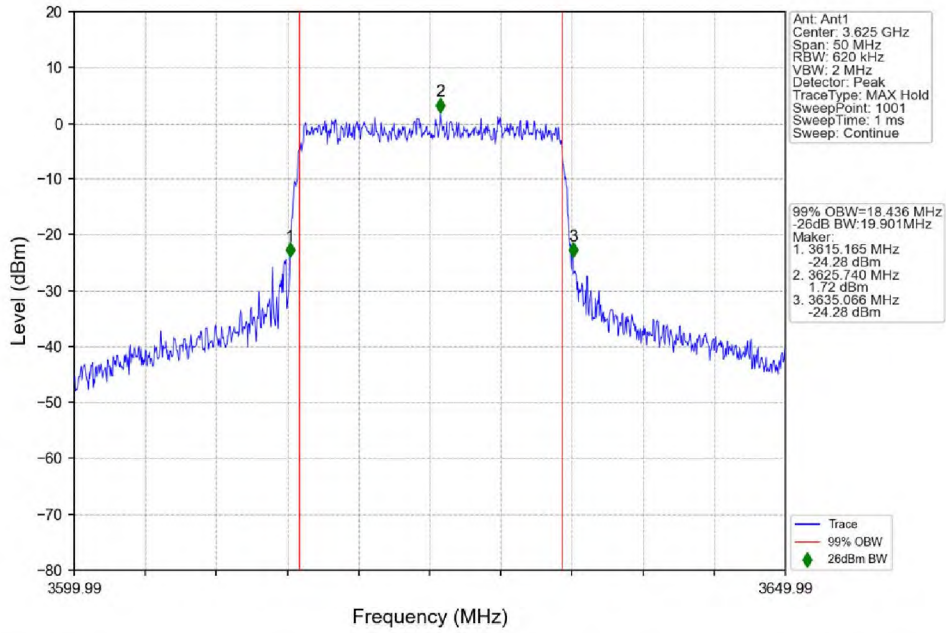

n48_30kHz_SISO_NTNV_20MHz_CP-OFDM_QPSK_3624.99MHz_Outer_Full

n48_30kHz_SISO_NTNV_20MHz_CP-OFDM_QPSK_3690MHz_Outer_Full

n48_30kHz_SISO_NTNV_20MHz_CP-OFDM_16_QAM_3560.01MHz_Outer_Full

n48_30kHz_SISO_NTNV_20MHz_CP-OFDM_16_QAM_3624.99MHz_Outer_Full