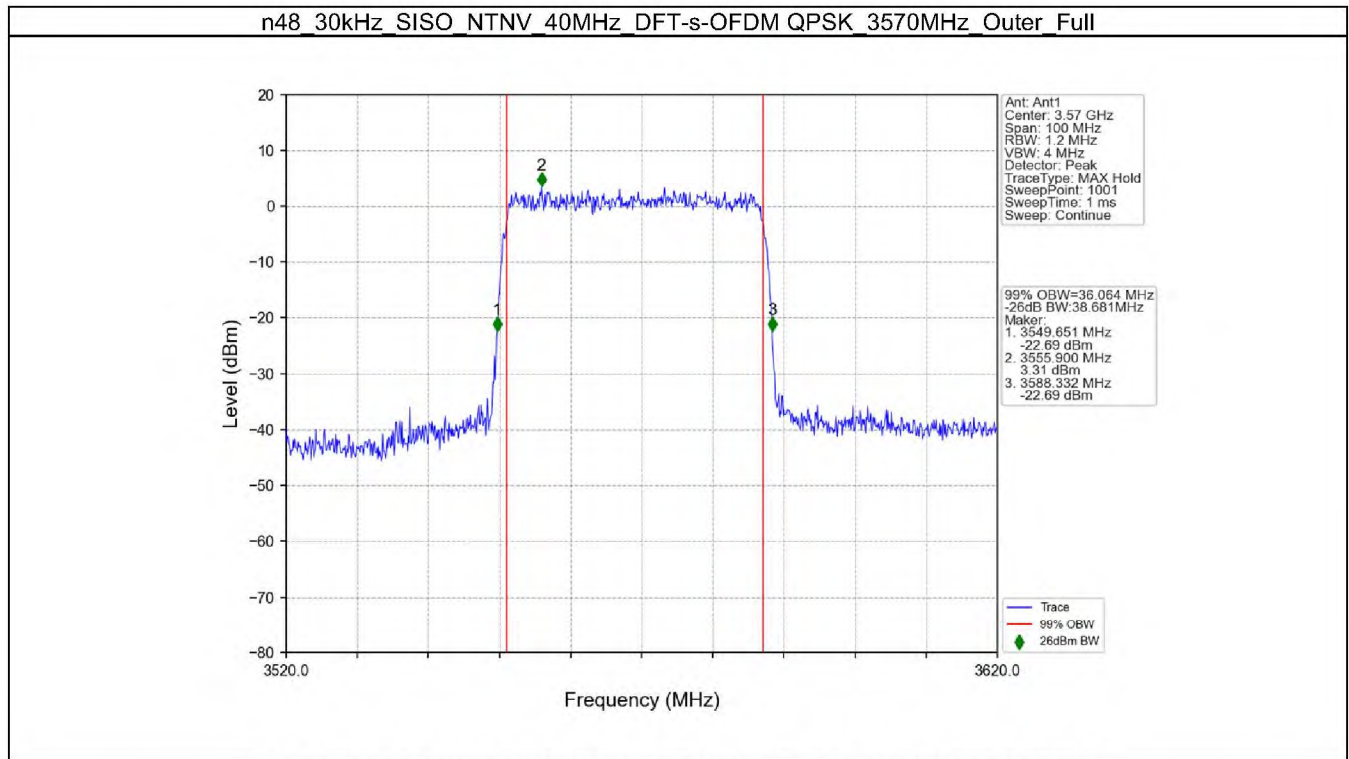

1.3.2 Test Graph