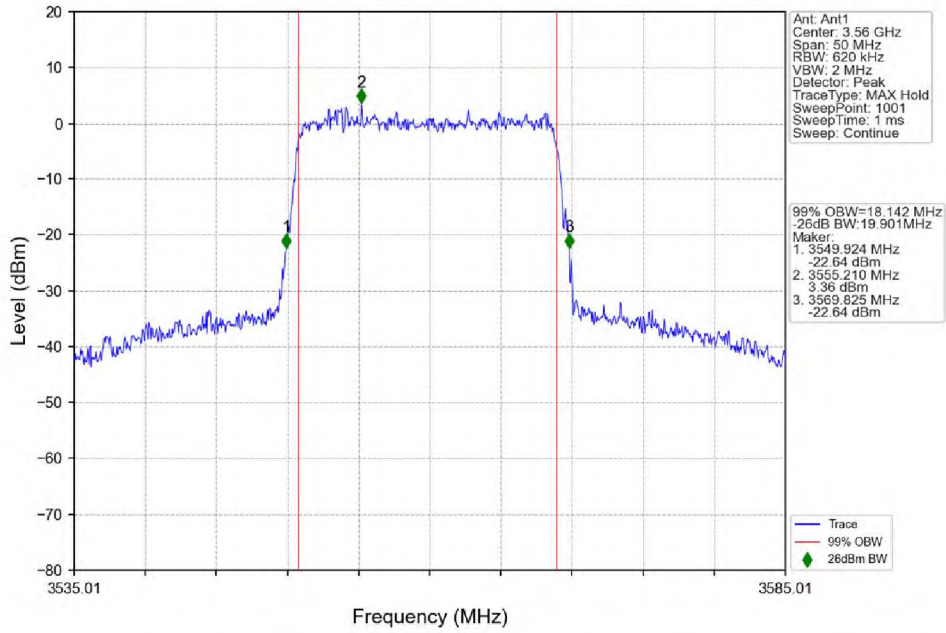

n48_30kHz_SISO_NTNV_20MHz_DFT-s-OFDM_64_QAM_3560.01MHz_Outer_Full