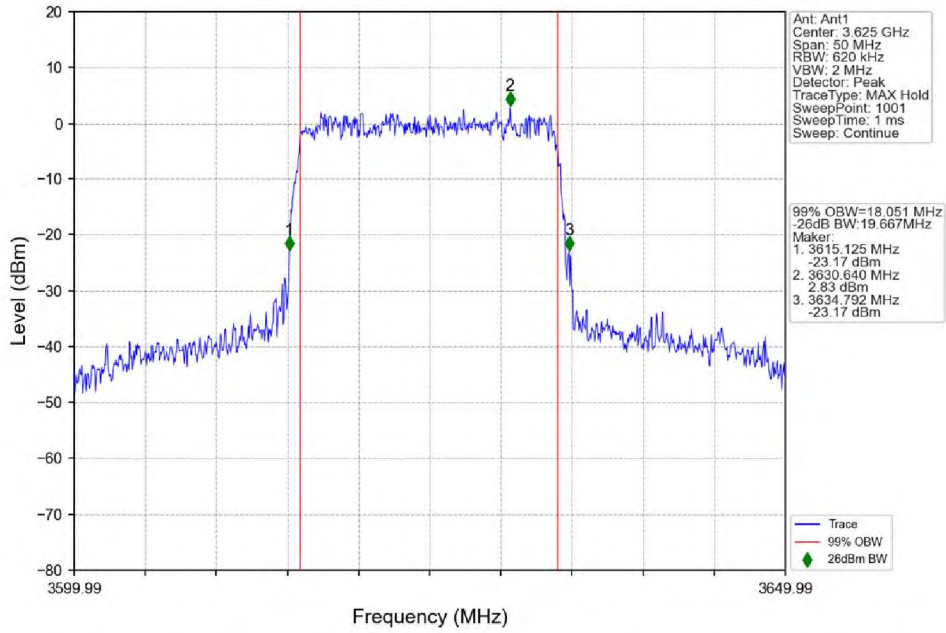

1.2.2 Test Graph

n48_30kHz_SISO_NTNV_20MHz_DFT-s-OFDM_QPSK_3690MHz_Outer_Full

n48_30kHz_SISO_NTNV_20MHz_DFT-s-OFDM_16_QAM_3560.01MHz_Outer_Full

n48 30kHz SISO NTN 20MHz DFT-s-OFDM 16 QAM 3624.99MHz Outer Full