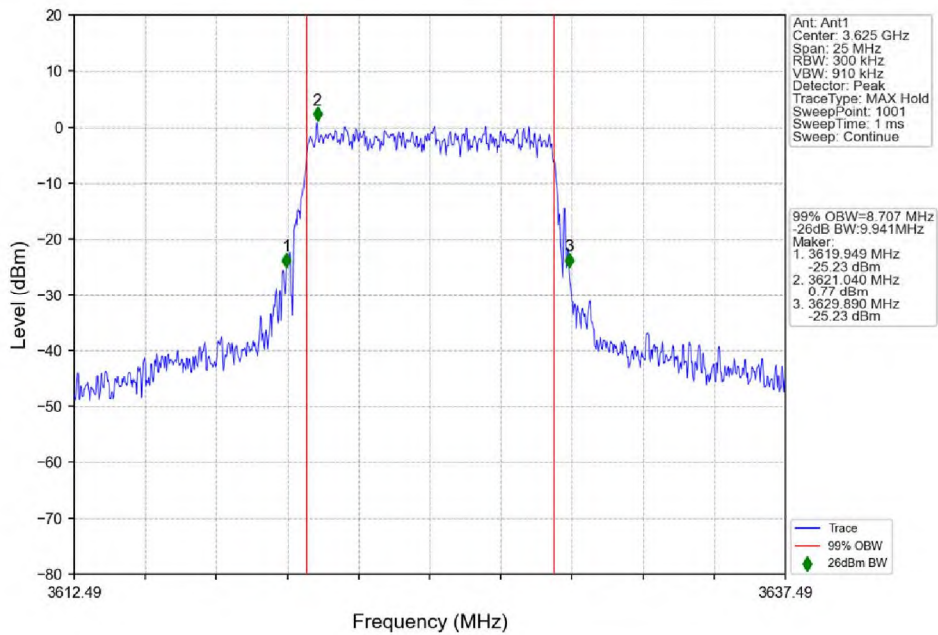

n48_30kHz_SISO_NTNV_10MHz_CP-OFDM_QPSK_3624.99MHz_Outer_Full