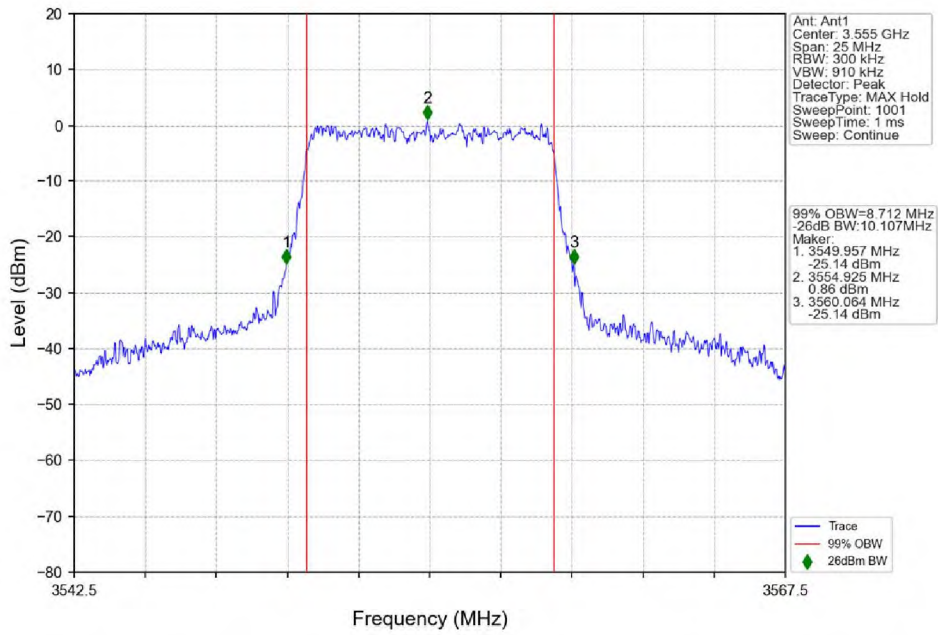

n48 30kHz SISO NTN 10MHz CP-OFDM 64 QAM 3555MHz Outer Full