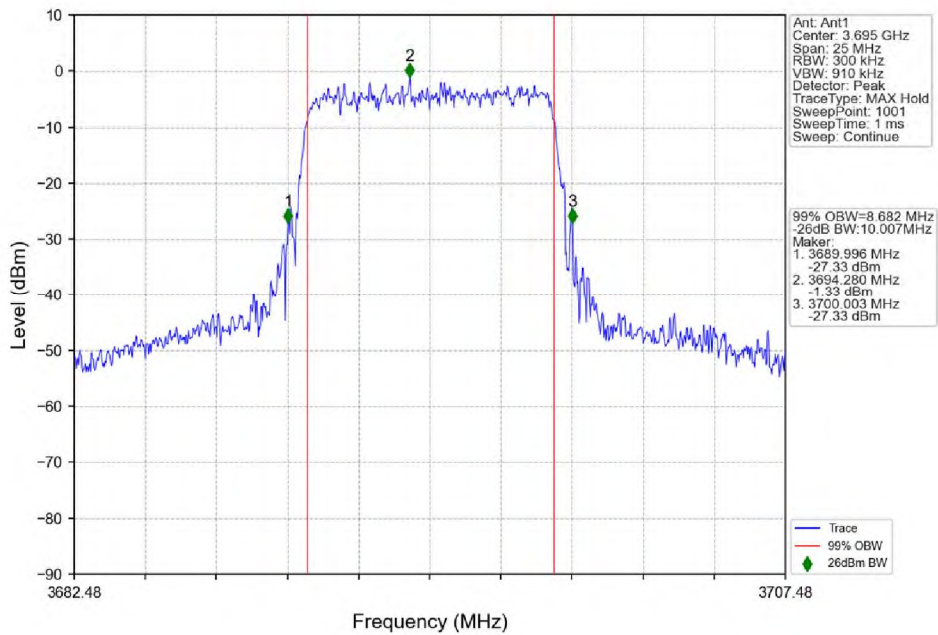

n48_30kHz_SISO_NTNV_10MHz_CP-OFDM_256_QAM_3694.98MHz_Outer_Full