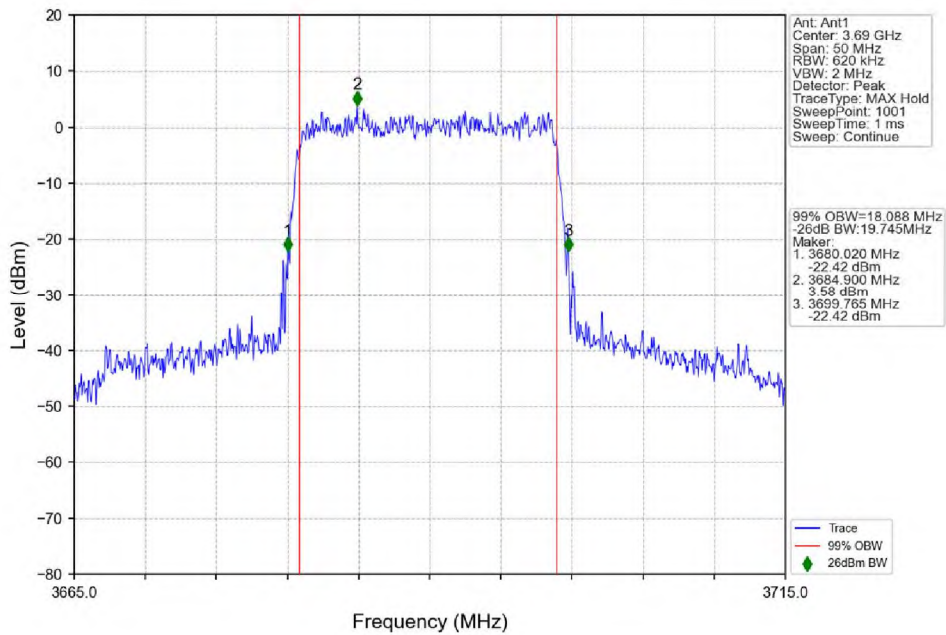

n48 30kHz SISO NTN 20MHz DFT-s-OFDM 16 QAM 3690MHz Outer Full