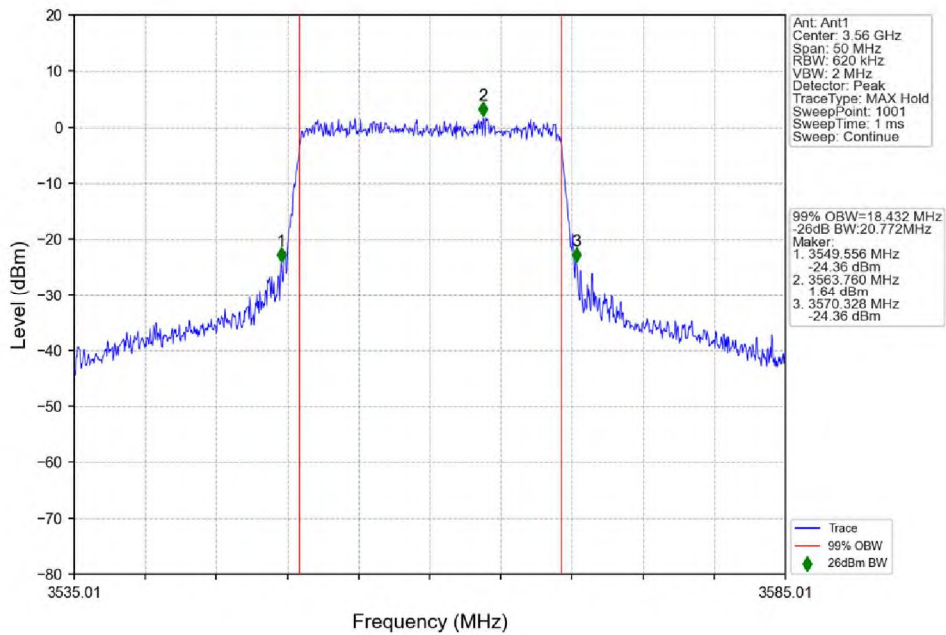

n48_30kHz_SISO_NTNV_20MHz_CP-OFDM_16_QAM_3560.01MHz_Outer_Full