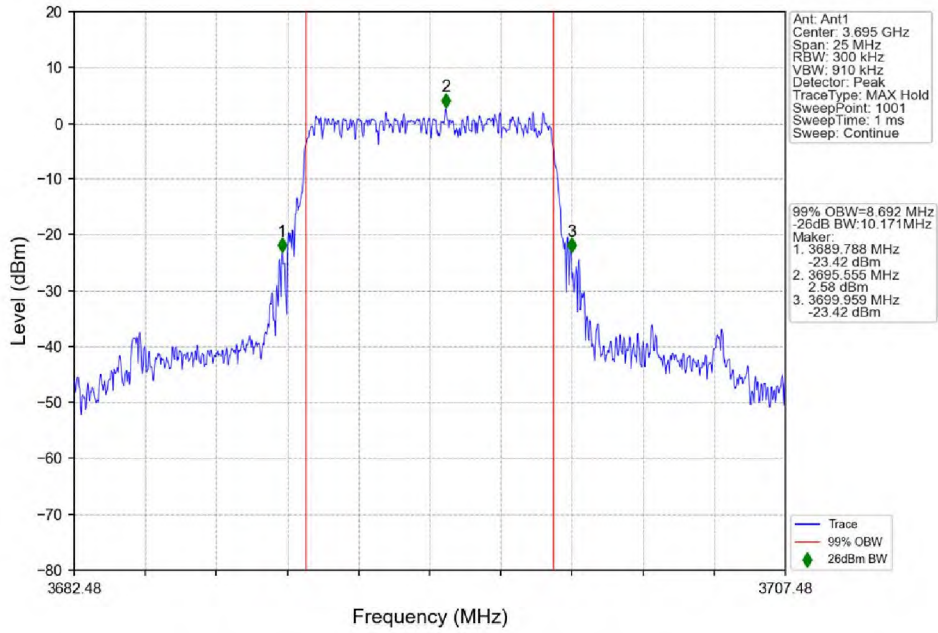

n48_30kHz_SISO_NTNV_10MHz_DFT-s-OFDM_16_QAM_3694.98MHz_Outer_Full

n48_30kHz_SISO_NTNV_10MHz_DFT-s-OFDM_64_QAM_3555MHz_Outer_Full

n48_30kHz_SISO_NTNV_10MHz_DFT-s-OFDM_64_QAM_3624.99MHz_Outer_Full

n48_30kHz_SISO_NTNV_10MHz_DFT-s-OFDM_64_QAM_3694.98MHz_Outer_Full