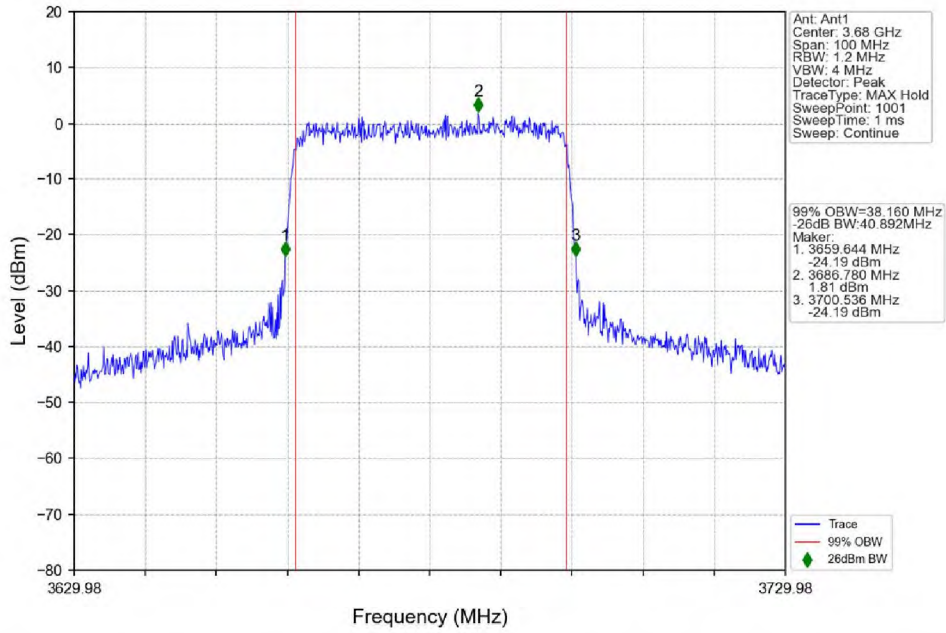

n48 30kHz SISO NTN 40MHz CP-OFDM 16 QAM 3679.98MHz Outer Full

n48 30kHz SISO NTN 40MHz CP-OFDM 64 QAM 3570MHz Outer Full

n48 30kHz SISO NTN 40MHz CP-OFDM 64 QAM 3624.99MHz Outer Full

n48_30kHz_SISO_NTNV_40MHz_CP-OFDM_64_QAM_3679.98MHz_Outer_Full