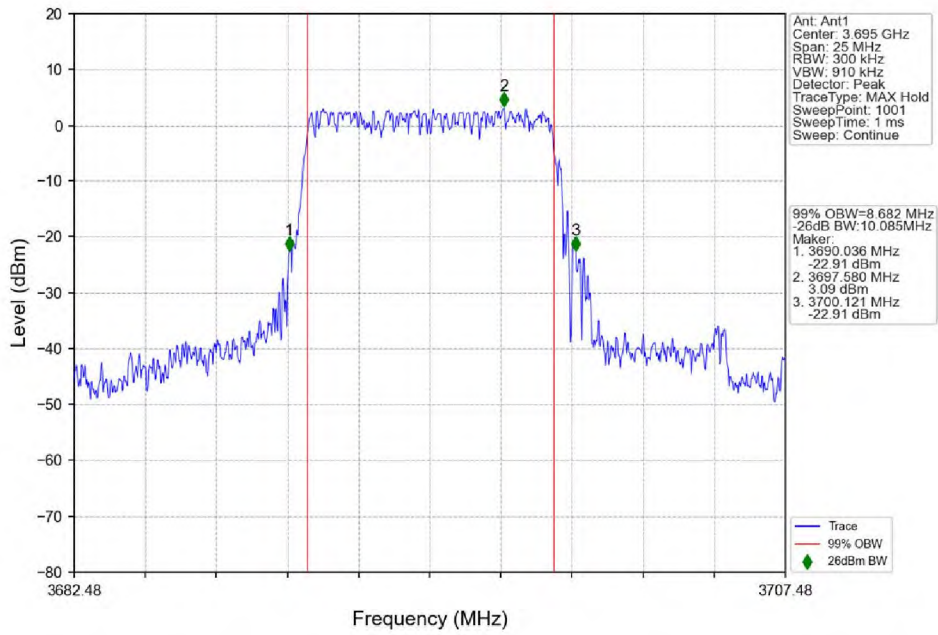

n48_30kHz_SISO_NTNV_10MHz_DFT-s-OFDM_QPSK_3694.98MHz_Outer_Full