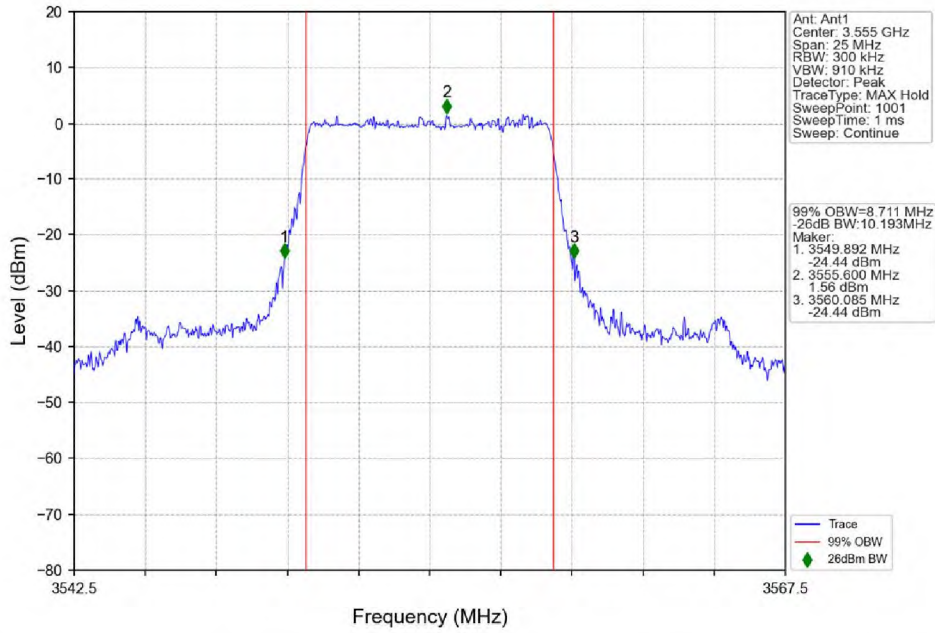

n48_30kHz_SISO_NTNV_10MHz_DFT-s-OFDM_64_QAM_3555MHz_Outer_Full