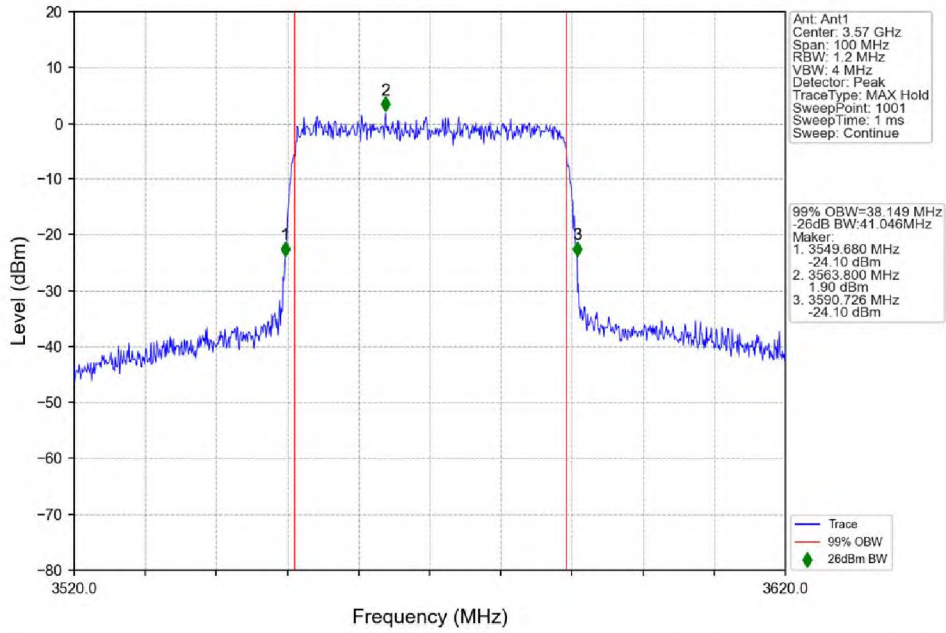

n48_30kHz_SISO_NTNV_40MHz_DFT-s-OFDM_256_QAM_3570MHz_Outer_Full

n48 30kHz SISO NTV 40MHz DFT-s-OFDM 256 QAM 3624.99MHz Outer Full

n48 30kHz SISO NTV 40MHz DFT-s-OFDM 256 QAM 3679.98MHz Outer Full

n48_30kHz_SISO_NTNV_40MHz_CP-OFDM_QPSK_3570MHz_Outer_Full