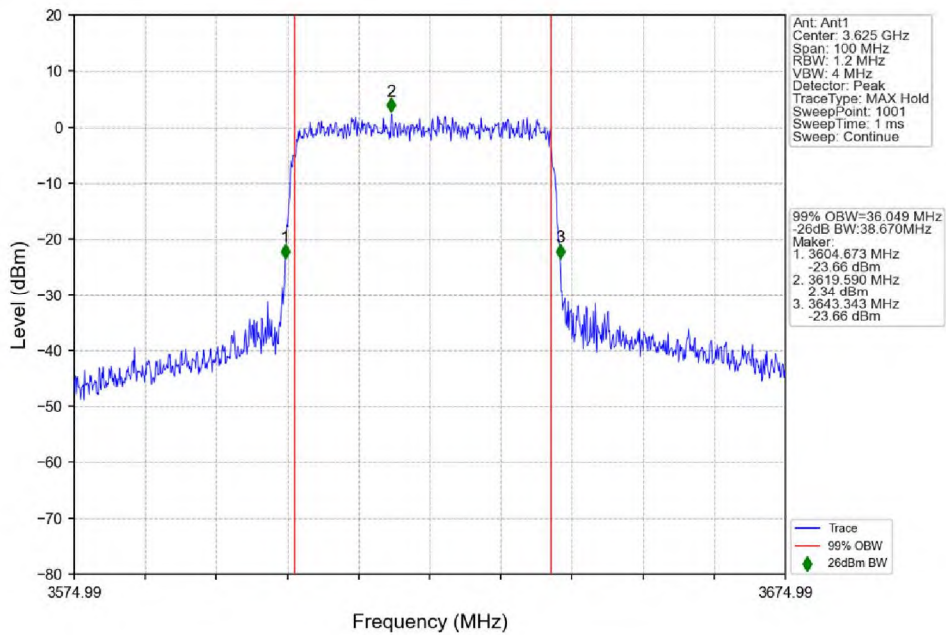

n48 30kHz SISO NTN 40MHz DFT-s-OFDM 64 QAM 3624.99MHz Outer Full