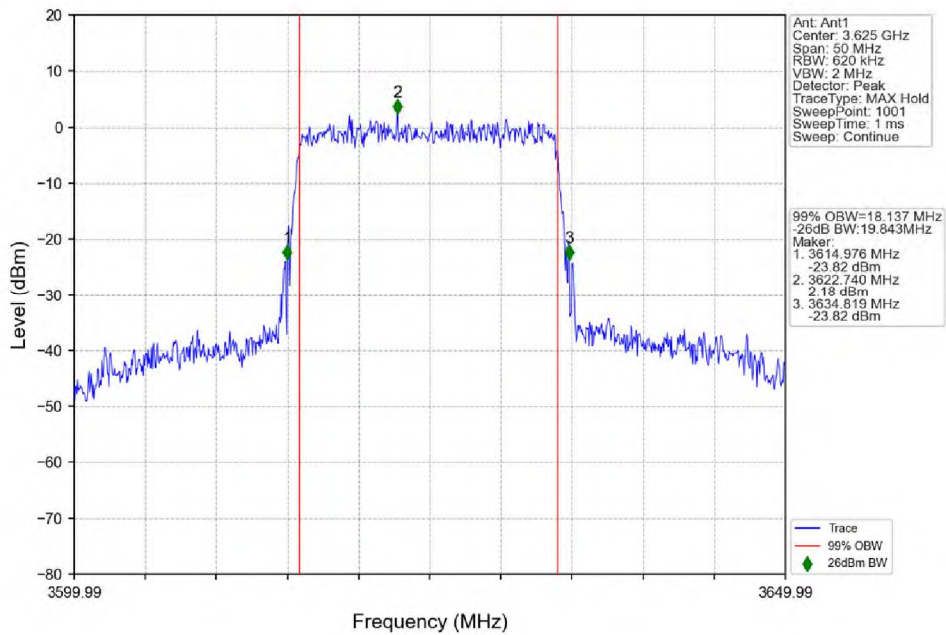

n48_30kHz_SISO_NTNV_20MHz_DFT-s-OFDM_64_QAM_3624.99MHz_Outer_Full