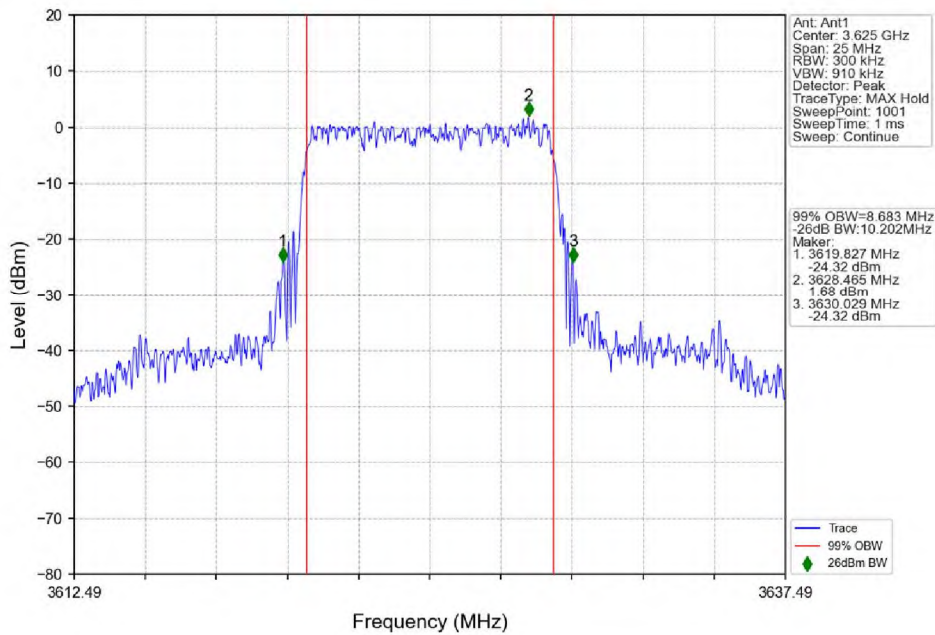

n48_30kHz_SISO_NTNV_10MHz_DFT-s-OFDM_64_QAM_3624.99MHz_Outer_Full