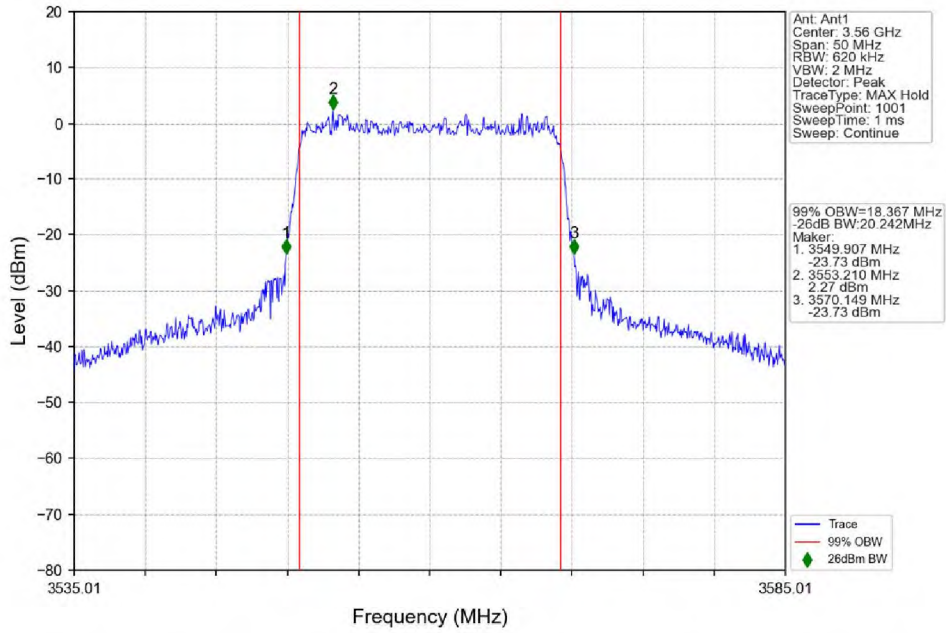

n48 30kHz SISO NTN 20MHz CP-OFDM 64 QAM 3560.01MHz Outer Full