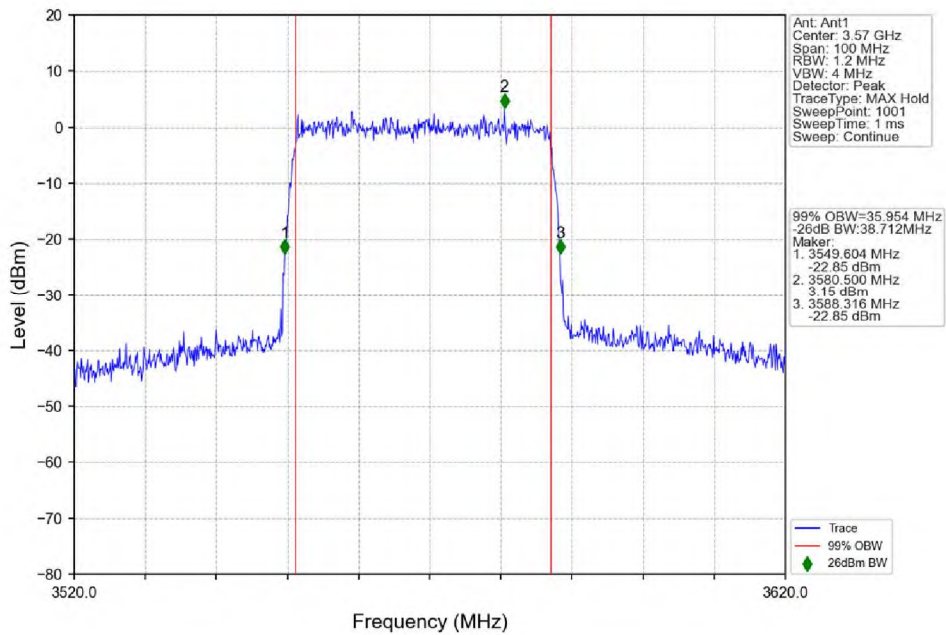

n48 30kHz SISO NTNv 40MHz DFT-s-OFDM 16 QAM 3570MHz Outer Full