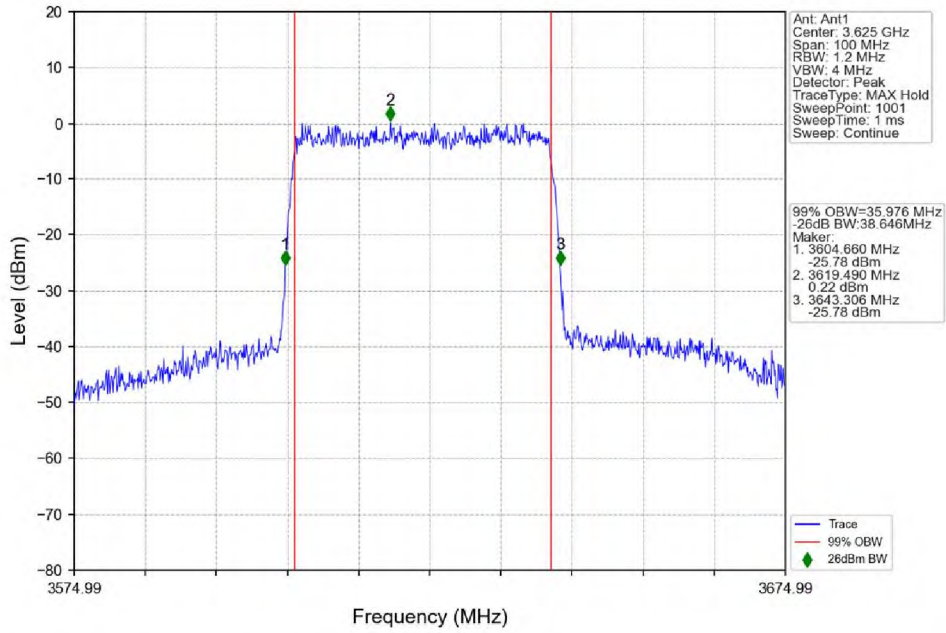

n48 30kHz SISO NTV 40MHz DFT-s-OFDM 256 QAM 3624.99MHz Outer Full