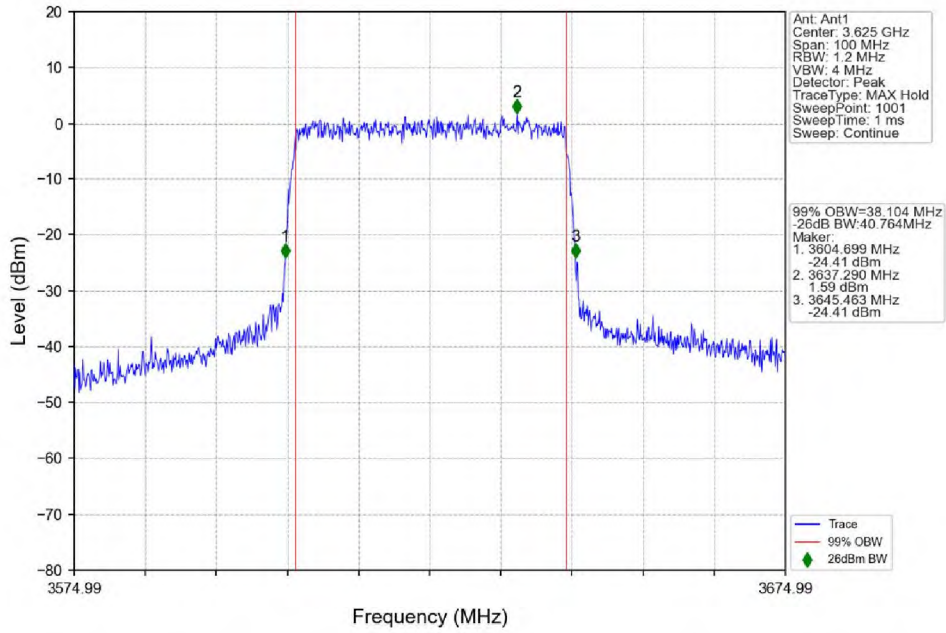

n48_30kHz_SISO_NTNV_40MHz_CP-OFDM_QPSK_3624.99MHz_Outer_Full

n48_30kHz_SISO_NTNV_40MHz_CP-OFDM_QPSK_3679.98MHz_Outer_Full

n48_30kHz_SISO_NTNV_40MHz_CP-OFDM_16_QAM_3570MHz_Outer_Full

n48 30kHz SISO NTN 40MHz CP-OFDM 16 QAM 3624.99MHz Outer Full