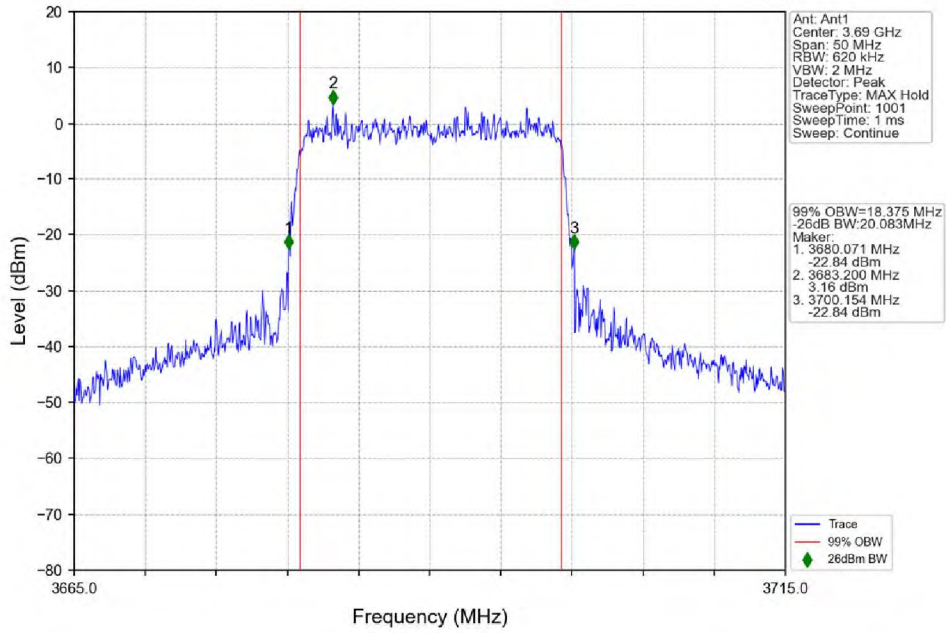

n48_30kHz_SISO_NTNV_20MHz_CP-OFDM_16_QAM_3690MHz_Outer_Full

n48 30kHz SISO NTN 20MHz CP-OFDM 64 QAM 3560.01MHz Outer Full

n48 30kHz SISO NTN 20MHz CP-OFDM 64 QAM 3624.99MHz Outer Full

n48_30kHz_SISO_NTNV_20MHz_CP-OFDM_64_QAM_3690MHz_Outer_Full