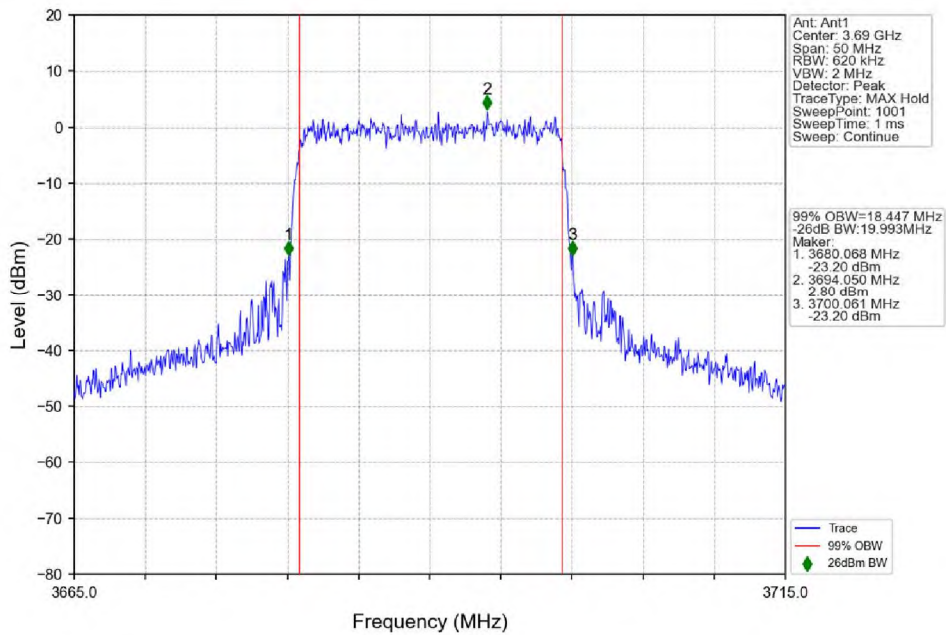

n48_30kHz_SISO_NTNV_20MHz_CP-OFDM_16_QAM_3690MHz_Outer_Full