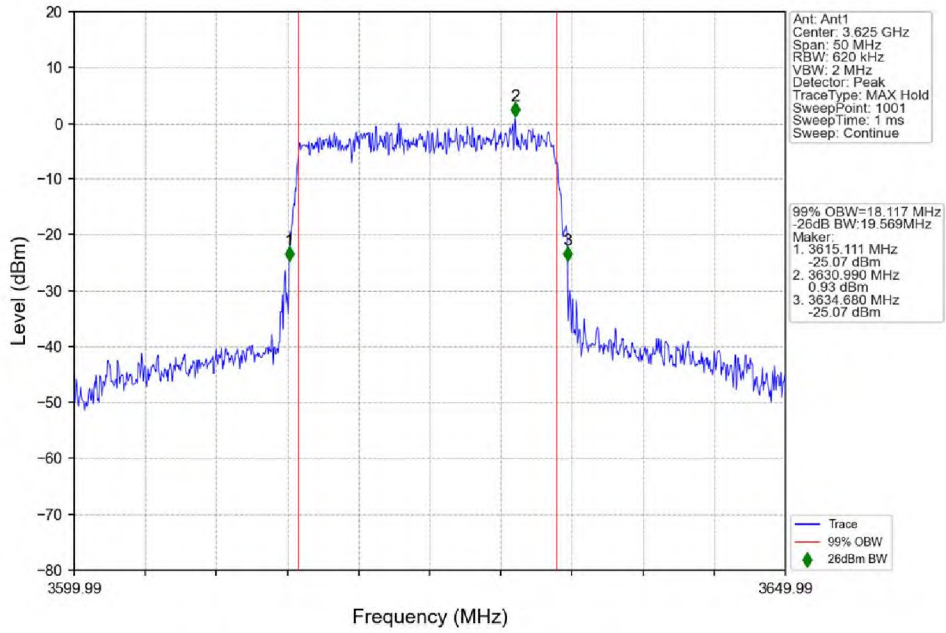

n48_30kHz_SISO_NTV_20MHz_DFT-s-OFDM_256_QAM_3624.99MHz_Outer_Full