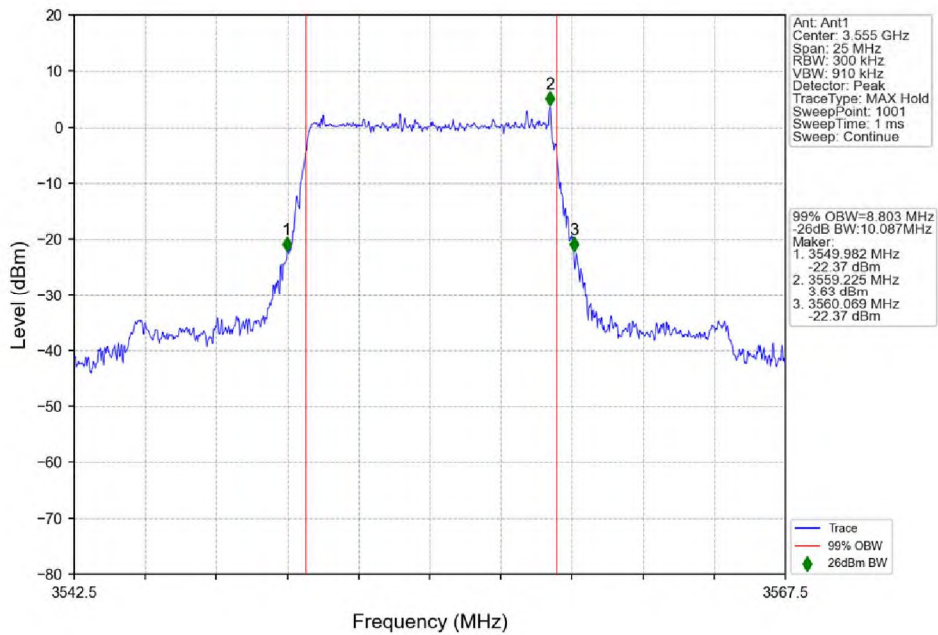

n48_30kHz_SISO_NTNV_10MHz_DFT-s-OFDM_16_QAM_3555MHz_Outer_Full