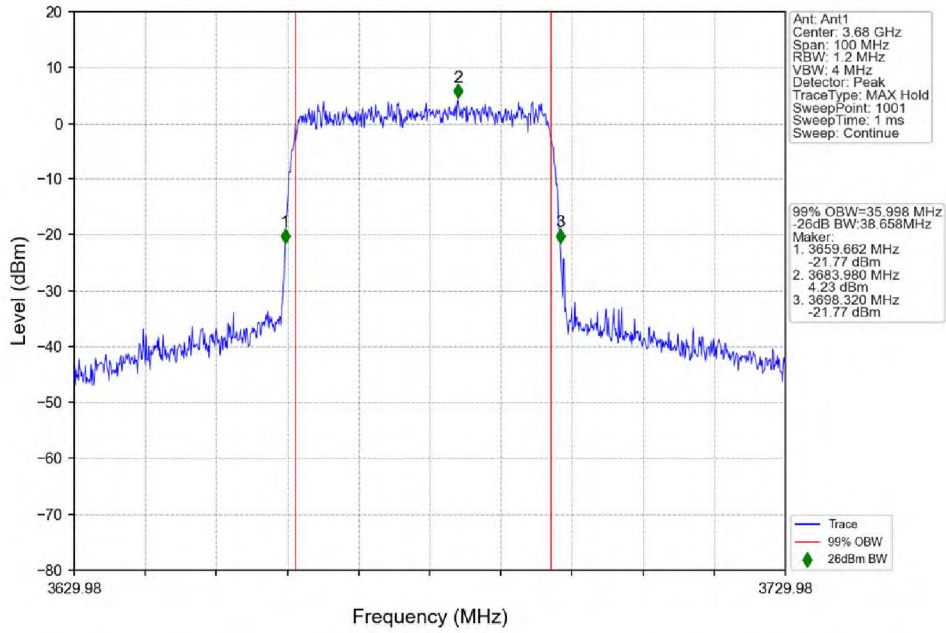

n48 30kHz SISO NTNv 40MHz DFT-s-OFDM QPSK 3679.98MHz Outer Full