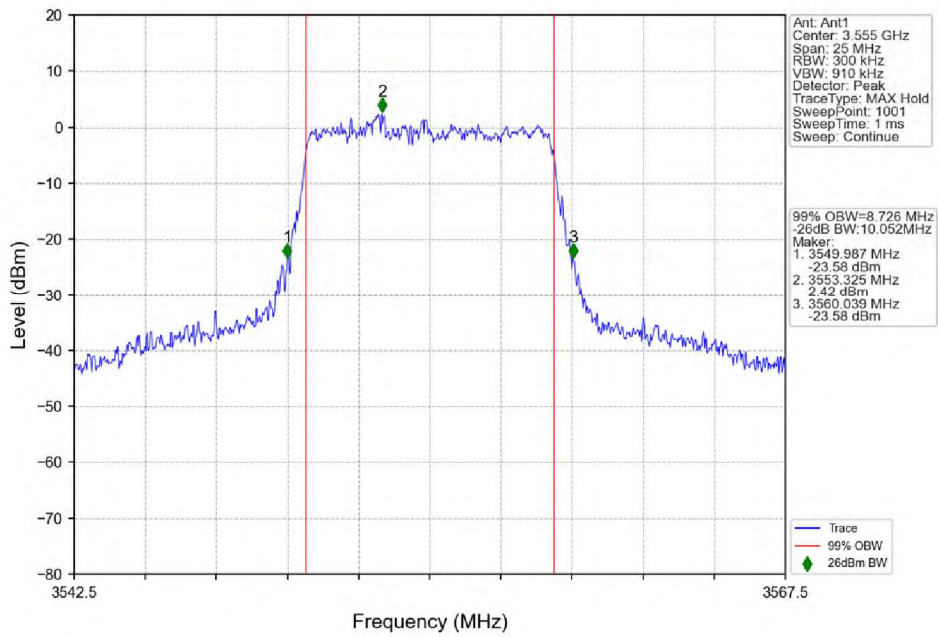

n48_30kHz_SISO_NTNV_10MHz_CP-OFDM_16_QAM_3555MHz_Outer_Full