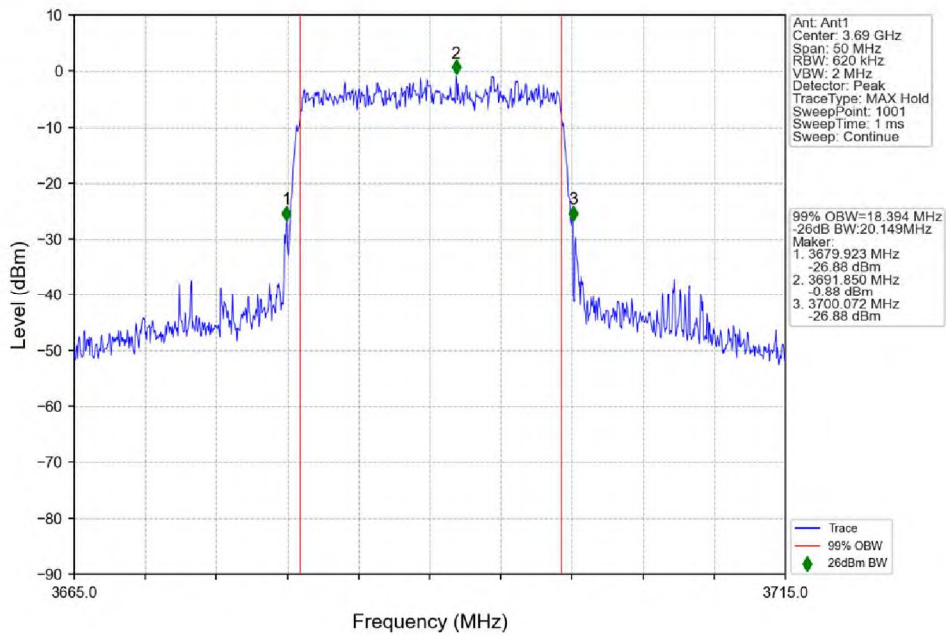

n48_30kHz_SISO_NTNV_20MHz_CP-OFDM_256_QAM_3690MHz_Outer_Full