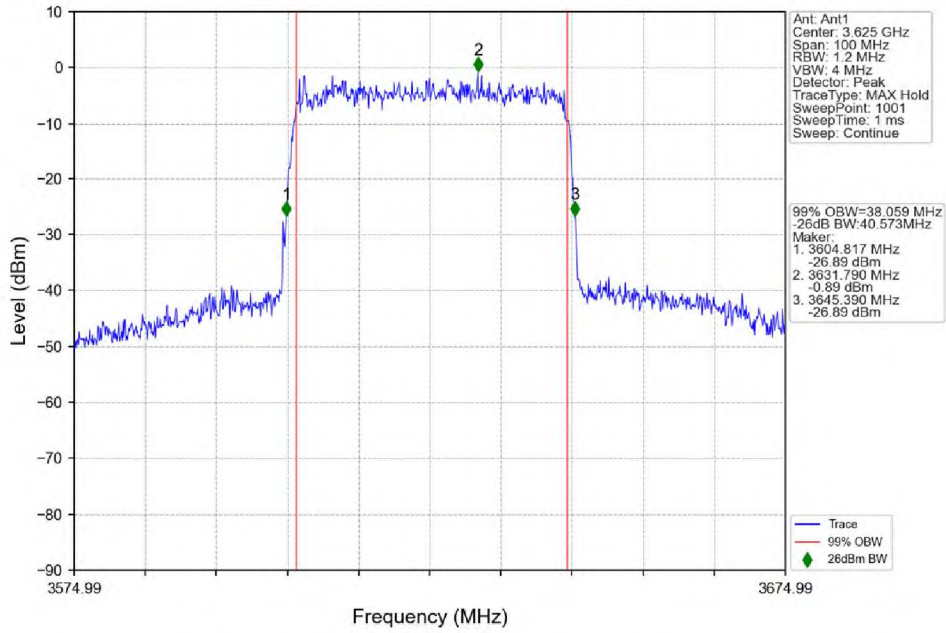

n48_30kHz_SISO_NTNV_40MHz_CP-OFDM_256_QAM_3624.99MHz_Outer_Full