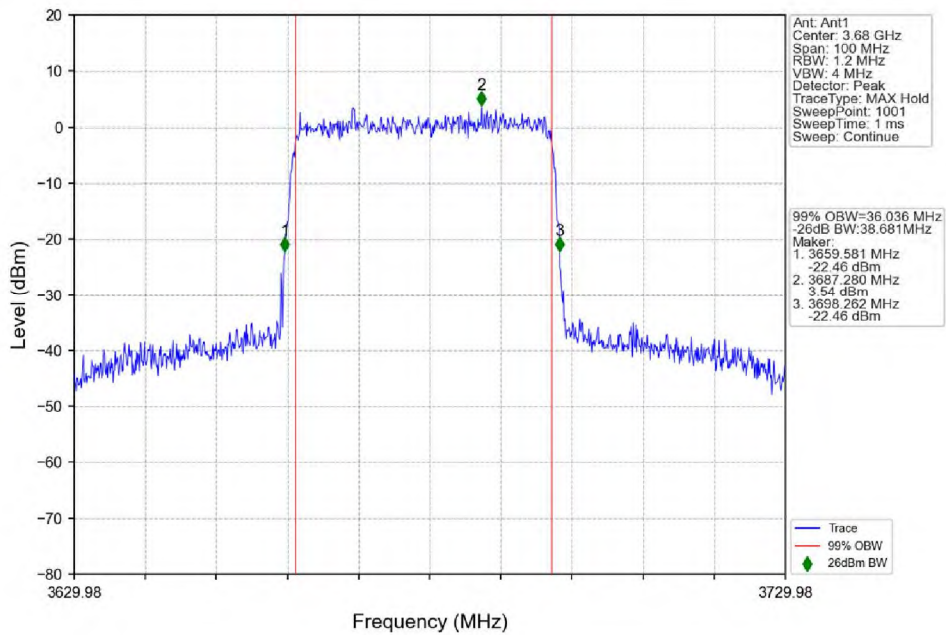

n48_30kHz_SISO_NTNV_40MHz_DFT-s-OFDM_16_QAM_3679.98MHz_Outer_Full