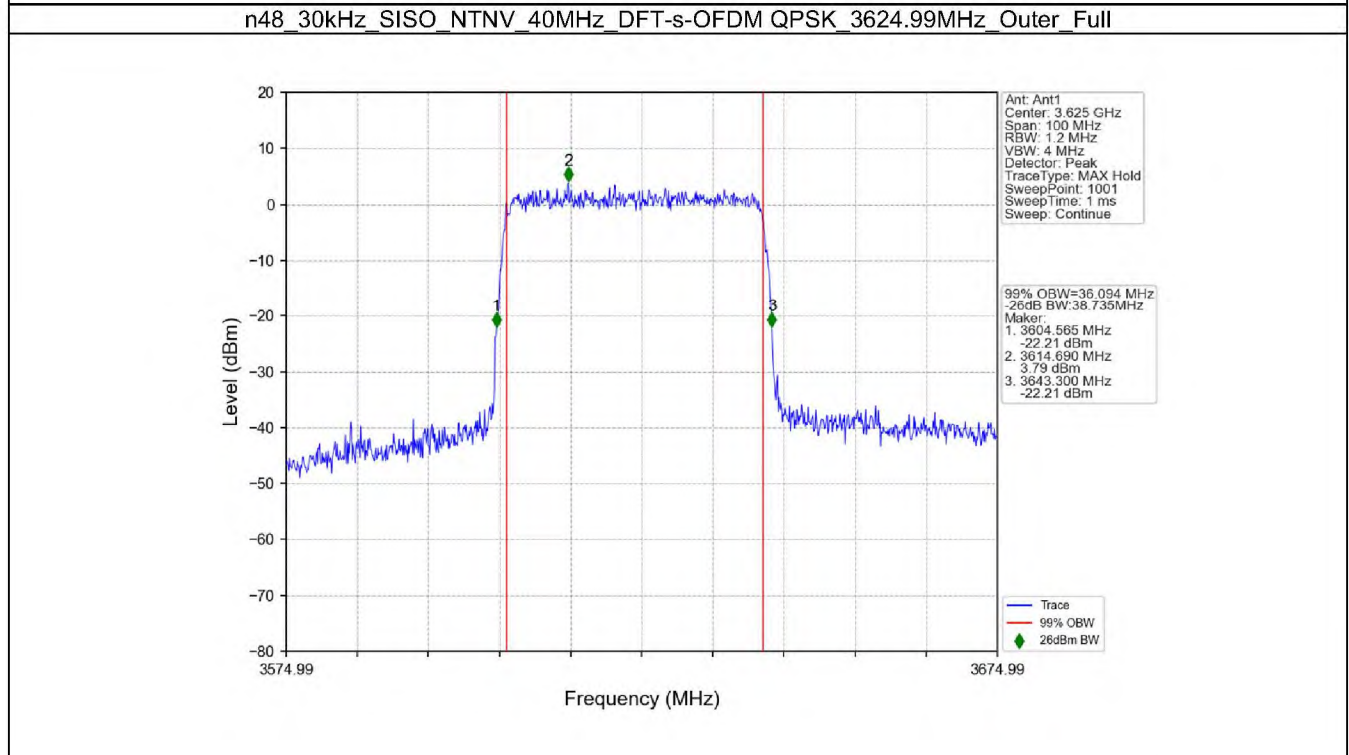

1.3.2 Test Graph