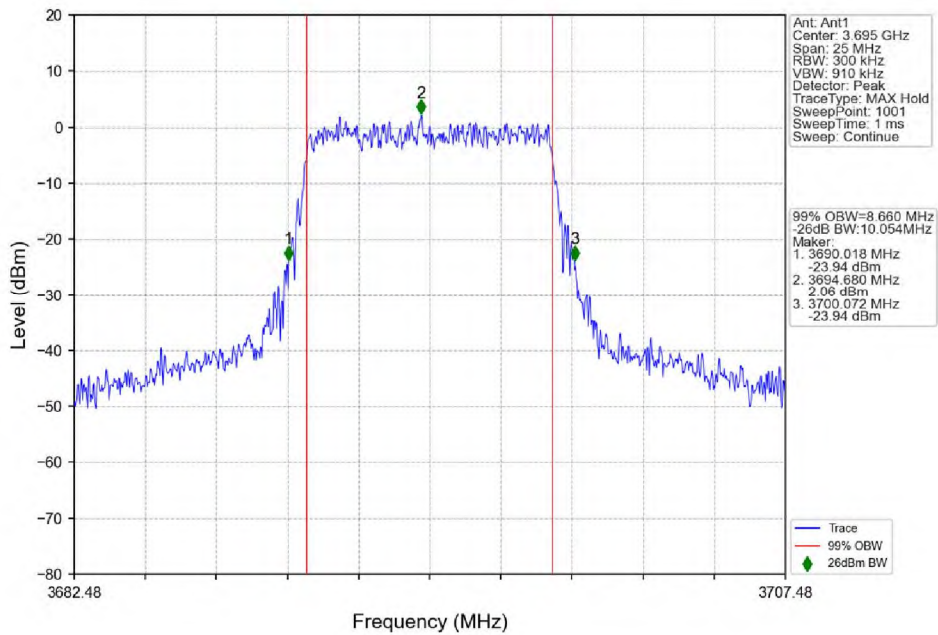

n48_30kHz_SISO_NTNV_10MHz_CP-OFDM_16_QAM_3694.98MHz_Outer_Full