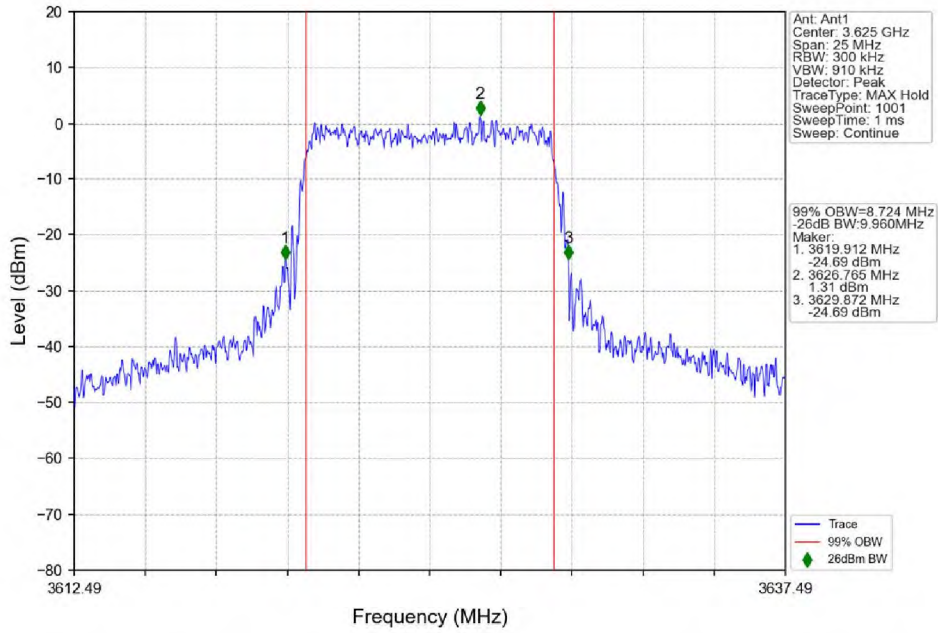

n48_30kHz_SISO_NTNV_10MHz_CP-OFDM_QPSK_3624.99MHz_Outer_Full

n48_30kHz_SISO_NTNV_10MHz_CP-OFDM_QPSK_3694.98MHz_Outer_Full

n48_30kHz_SISO_NTNV_10MHz_CP-OFDM_16_QAM_3555MHz_Outer_Full

n48_30kHz_SISO_NTNV_10MHz_CP-OFDM_16_QAM_3624.99MHz_Outer_Full