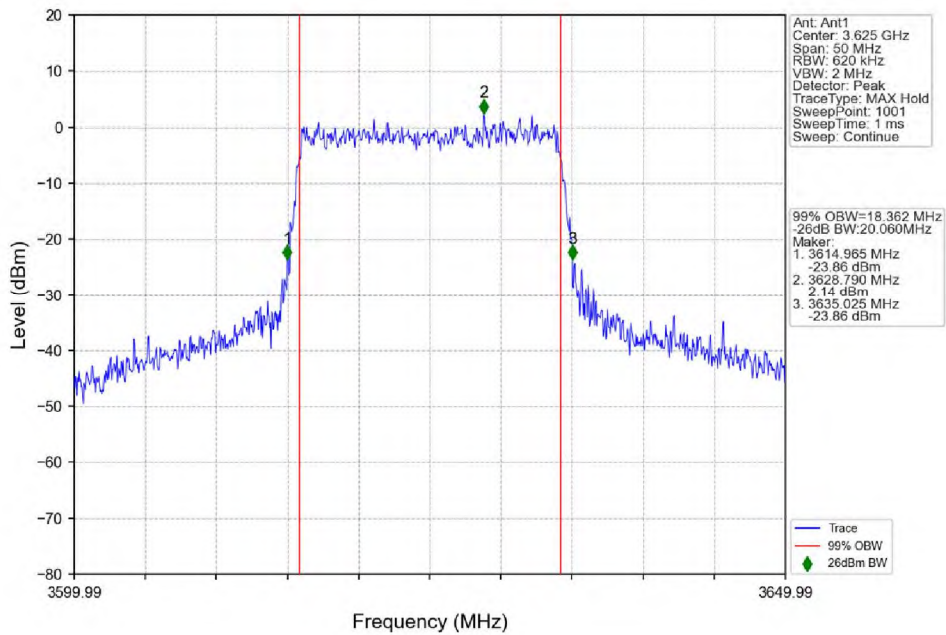

n48_30kHz_SISO_NTNV_20MHz_CP-OFDM_QPSK_3624.99MHz_Outer_Full