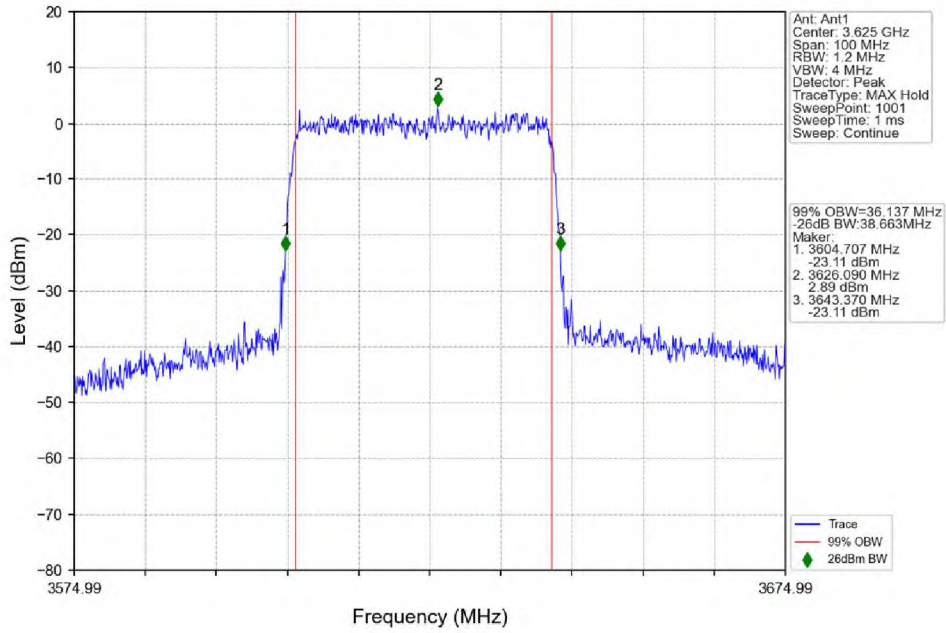

1.3.2 Test Graph

n48 30kHz SISO NTNv 40MHz DFT-s-OFDM QPSK 3679.98MHz Outer Full

n48 30kHz SISO NTNv 40MHz DFT-s-OFDM 16 QAM 3570MHz Outer Full

n48_30kHz_SISO_NTNV_40MHz_DFT-s-OFDM_16_QAM_3624.99MHz_Outer_Full