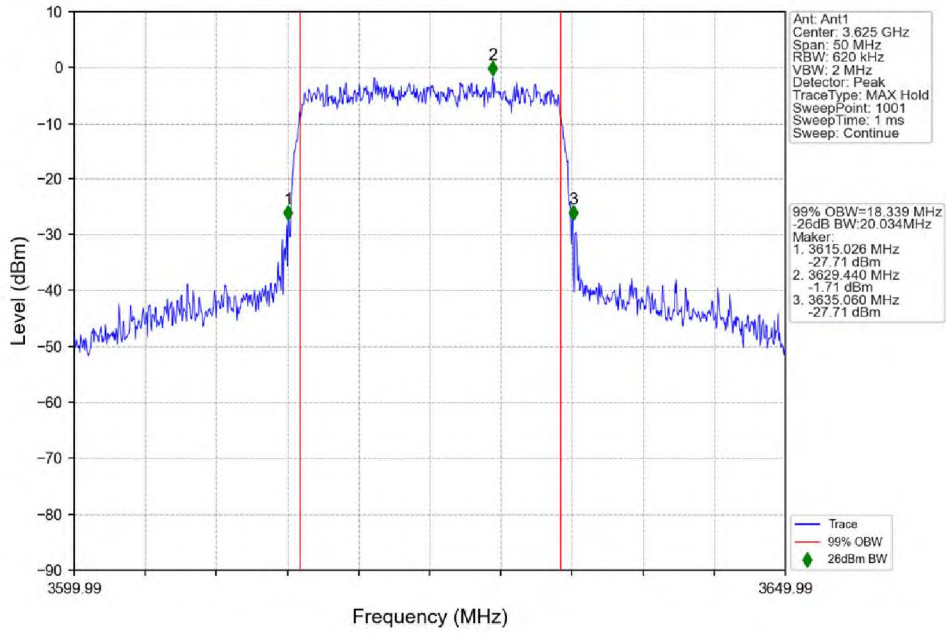

n48_30kHz_SISO_NTNV_20MHz_CP-OFDM_256_QAM_3624.99MHz_Outer_Full