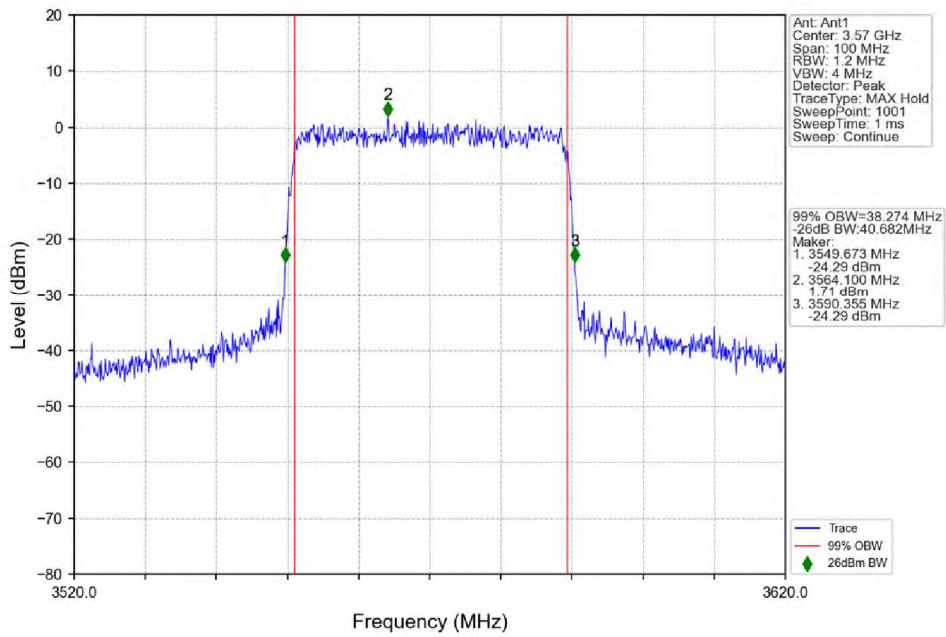

n48_30kHz_SISO_NTNV_40MHz_CP-OFDM_16_QAM_3570MHz_Outer_Full