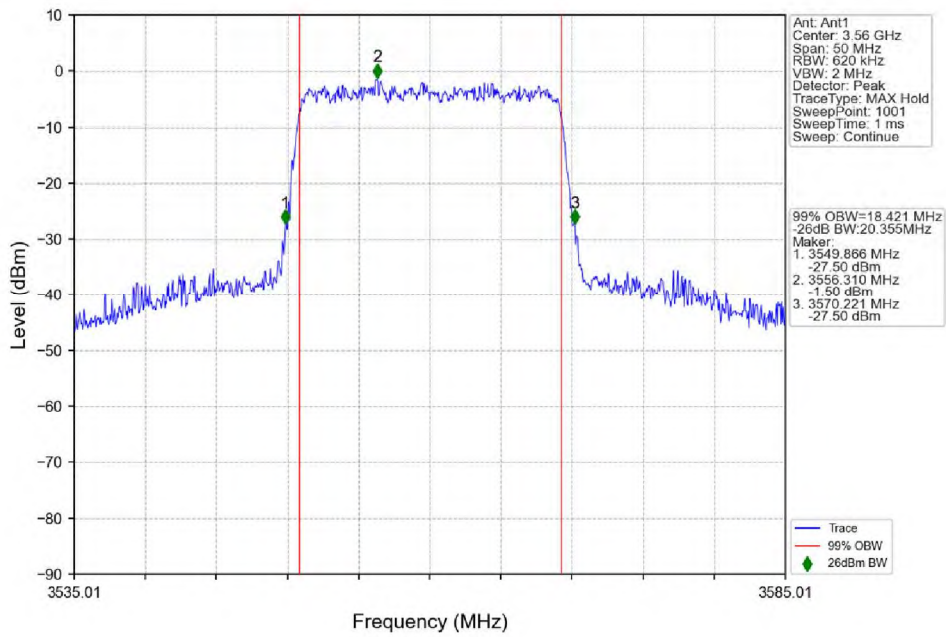

n48_30kHz_SISO_NTNV_20MHz_CP-OFDM_256_QAM_3560.01MHz_Outer_Full