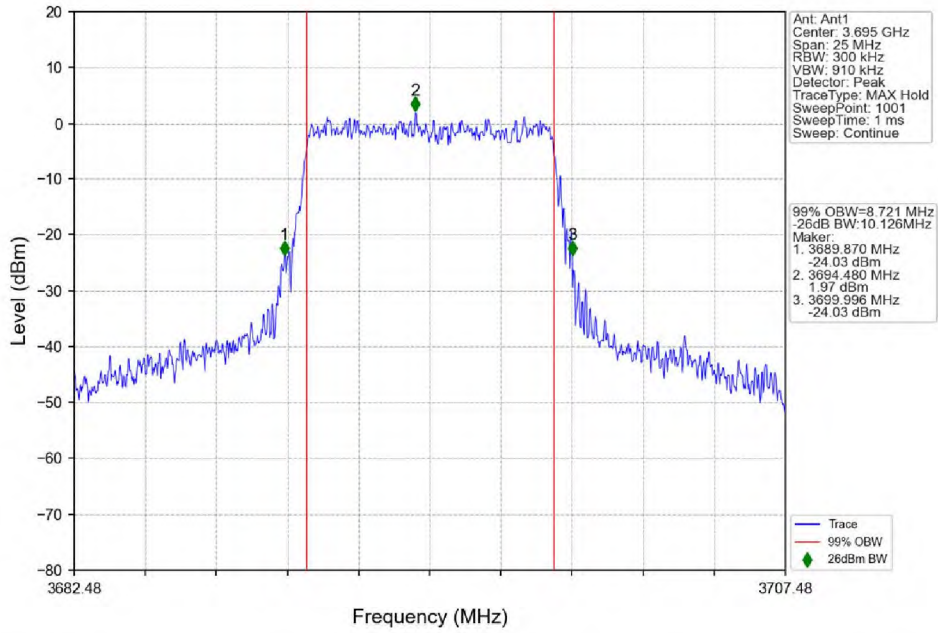

n48_30kHz_SISO_NTNV_10MHz_CP-OFDM_QPSK_3694.98MHz_Outer_Full