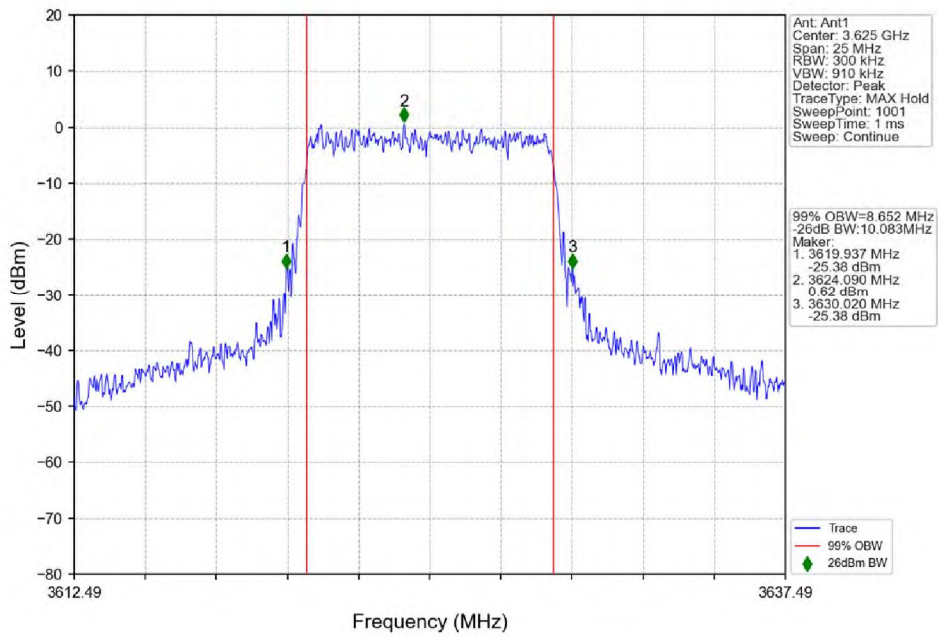

n48 30kHz SISO NTN 10MHz CP-OFDM 64 QAM 3624.99MHz Outer Full