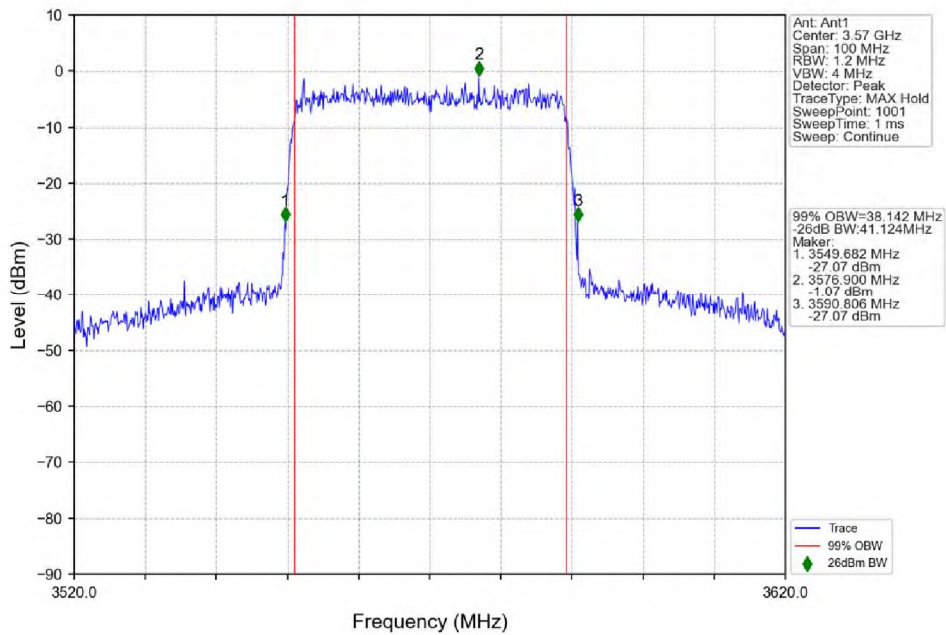

n48_30kHz_SISO_NTNV_40MHz_CP-OFDM_256_QAM_3570MHz_Outer_Full