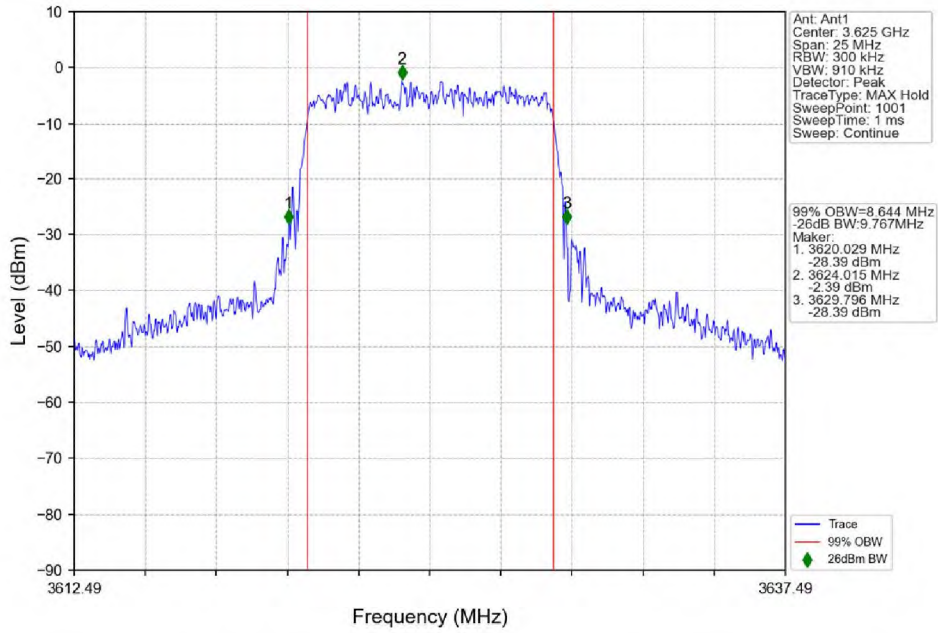

n48_30kHz_SISO_NTNV_10MHz_CP-OFDM_256_QAM_3624.99MHz_Outer_Full