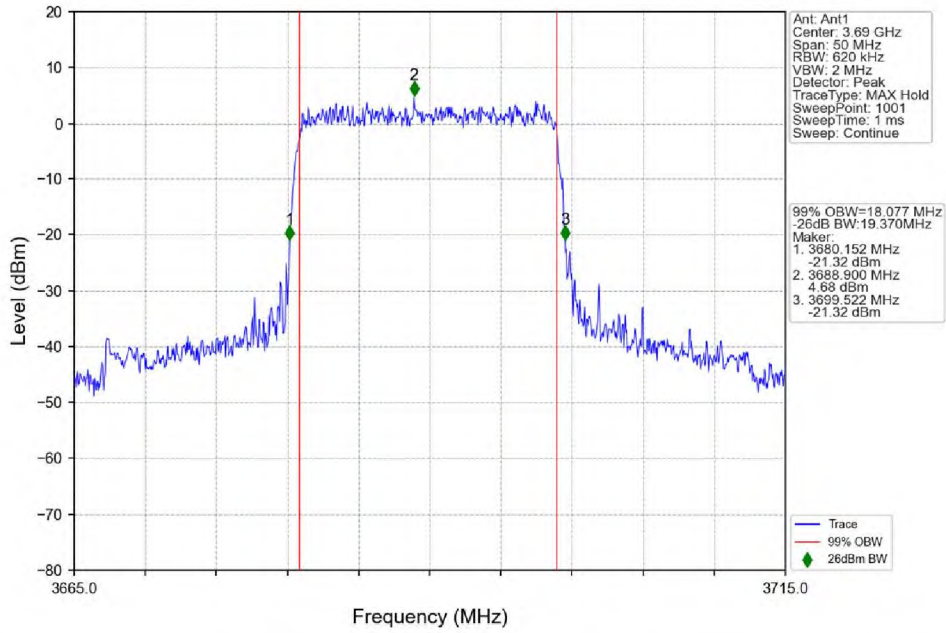

n48_30kHz_SISO_NTNV_20MHz_DFT-s-OFDM_QPSK_3690MHz_Outer_Full