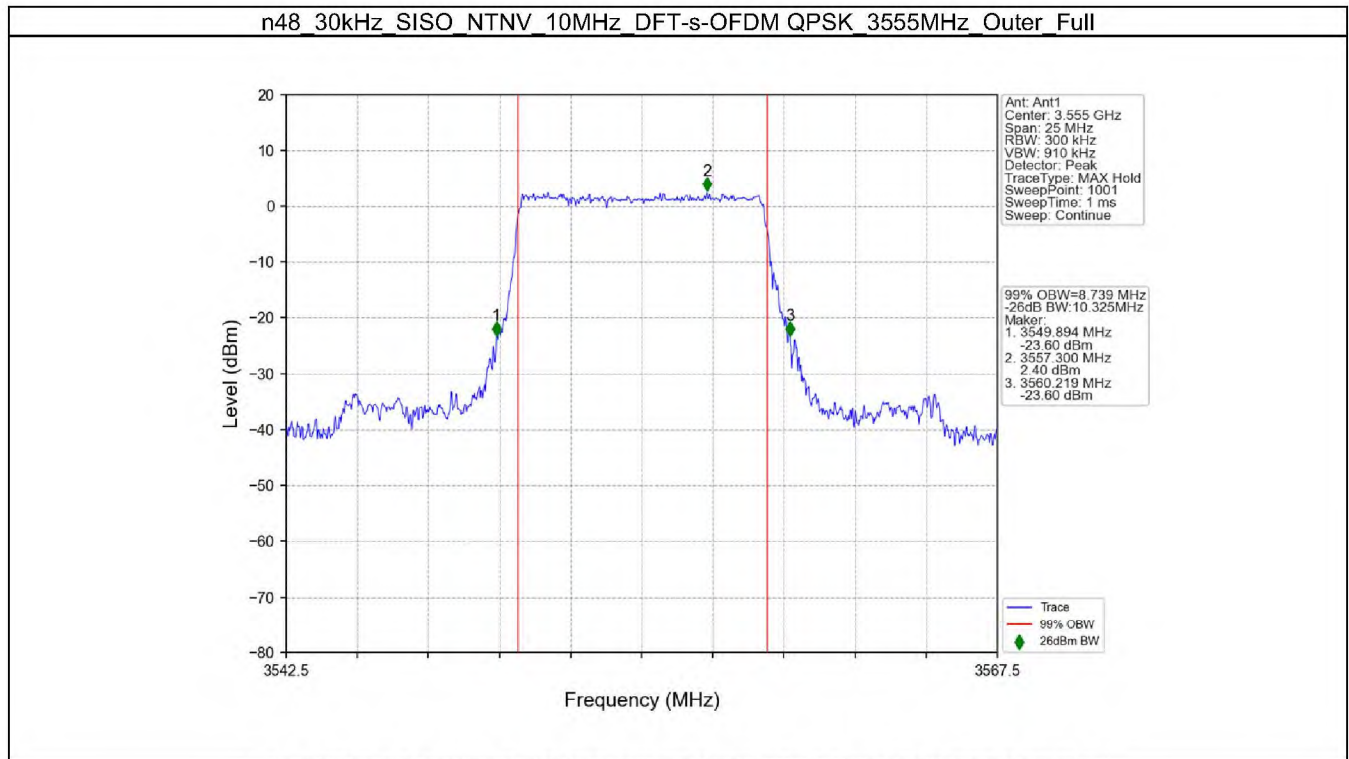

1.1.2 Test Graph