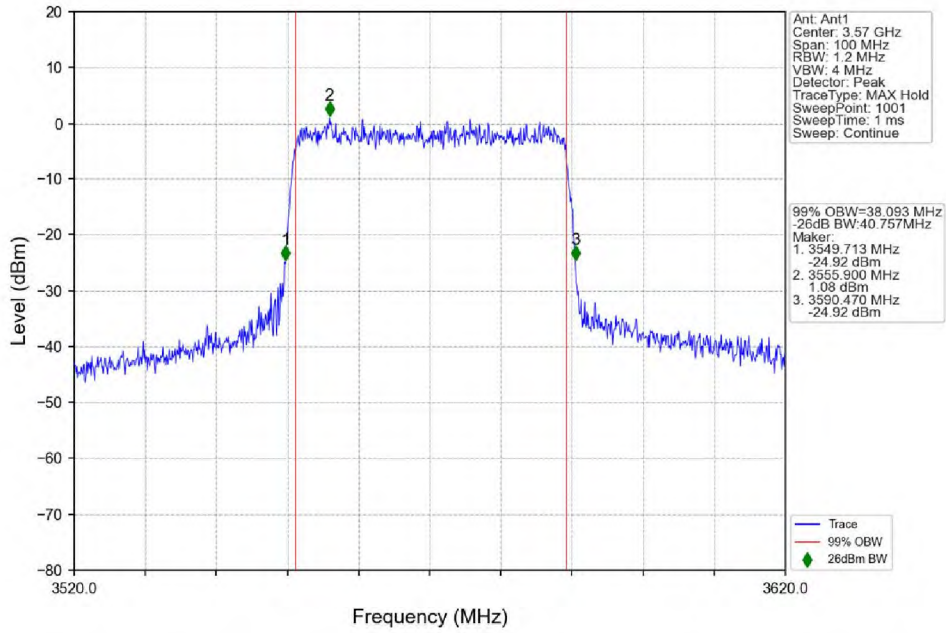

n48 30kHz SISO NTN 40MHz CP-OFDM 64 QAM 3570MHz Outer Full