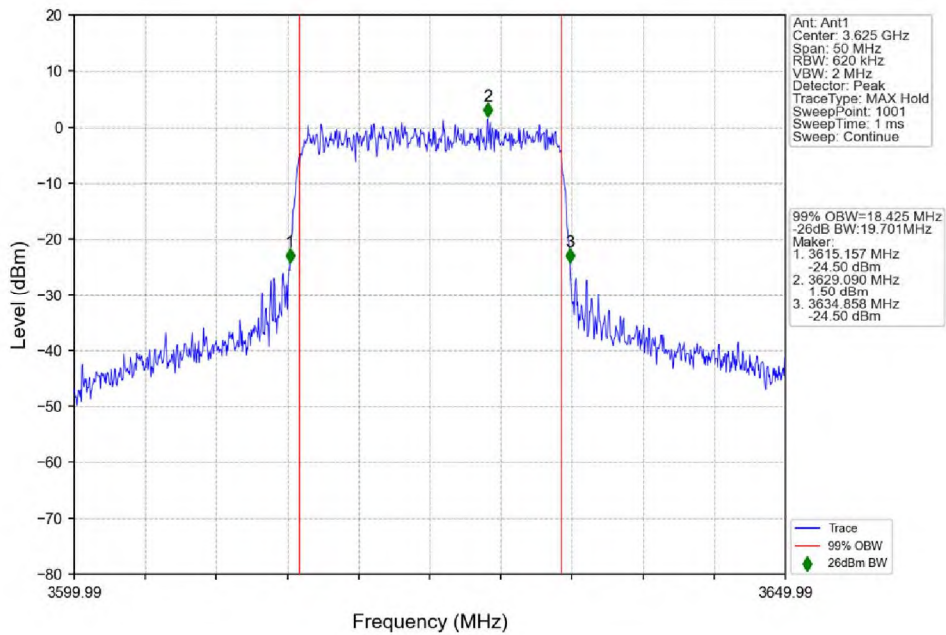

n48 30kHz SISO NTN 20MHz CP-OFDM 64 QAM 3624.99MHz Outer Full