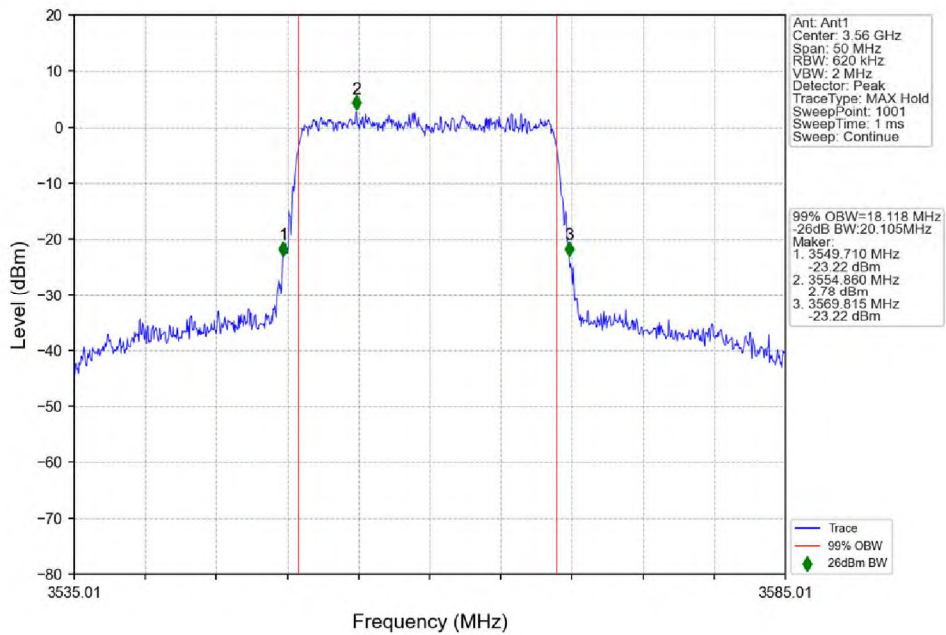

n48_30kHz_SISO_NTNV_20MHz_DFT-s-OFDM_16_QAM_3560.01MHz_Outer_Full