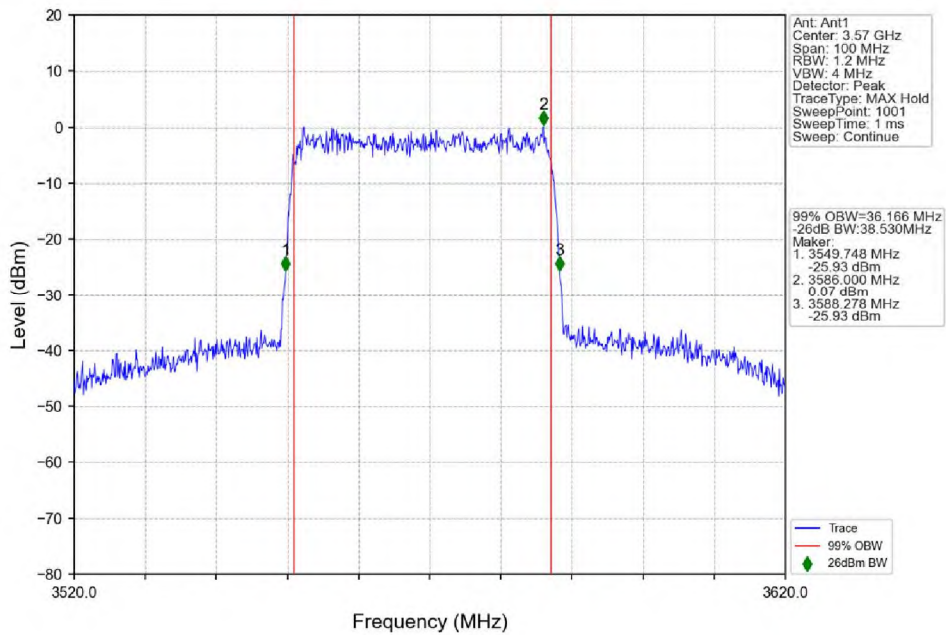

n48_30kHz_SISO_NTNV_40MHz_DFT-s-OFDM_256_QAM_3570MHz_Outer_Full