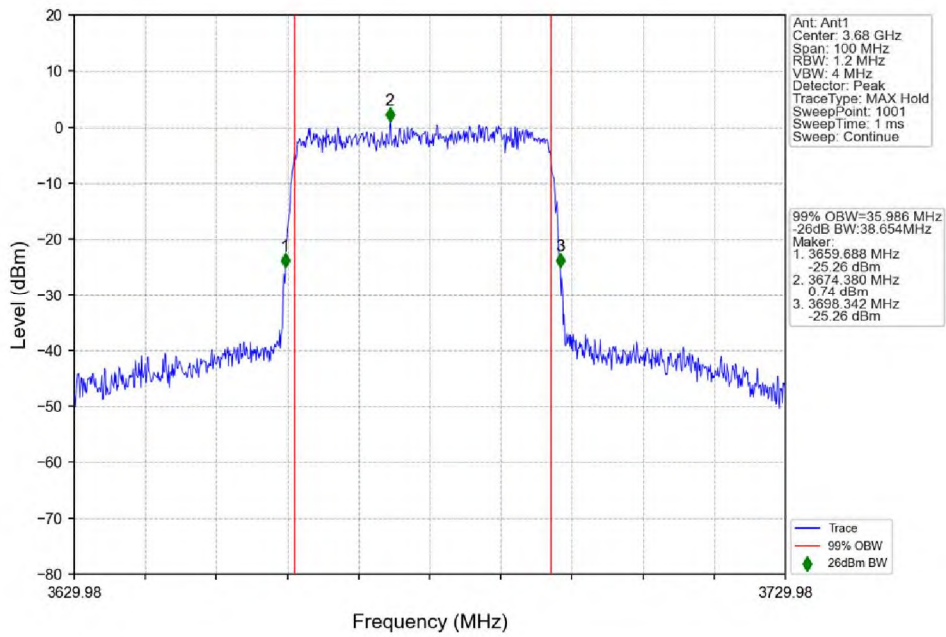

n48 30kHz SISO NTV 40MHz DFT-s-OFDM 256 QAM 3679.98MHz Outer Full