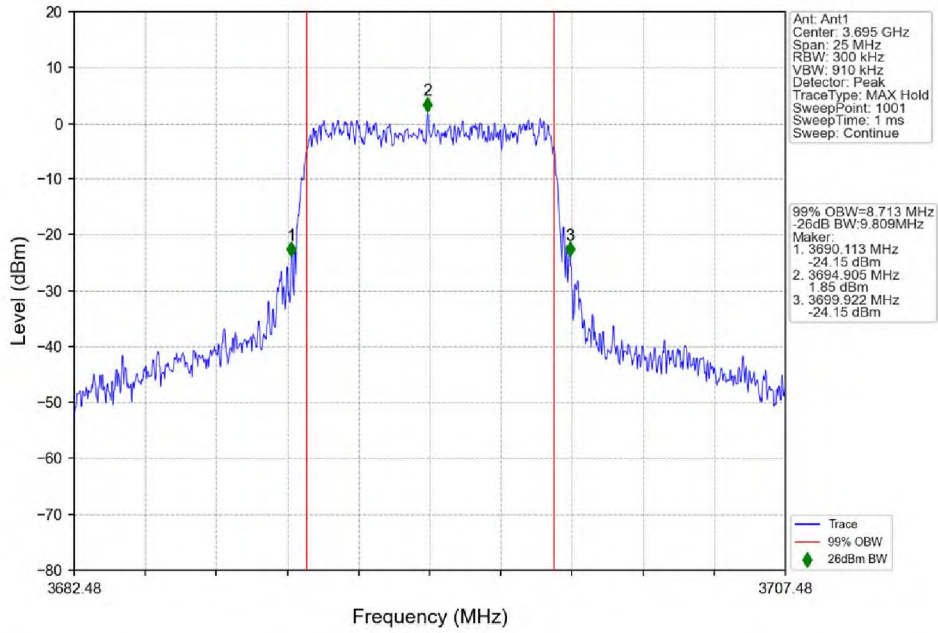

n48_30kHz_SISO_NTNV_10MHz_CP-OFDM_16_QAM_3694.98MHz_Outer_Full

n48 30kHz SISO NTN 10MHz CP-OFDM 64 QAM 3555MHz Outer Full

n48 30kHz SISO NTN 10MHz CP-OFDM 64 QAM 3624.99MHz Outer Full

n48_30kHz_SISO_NTNV_10MHz_CP-OFDM_64_QAM_3694.98MHz_Outer_Full