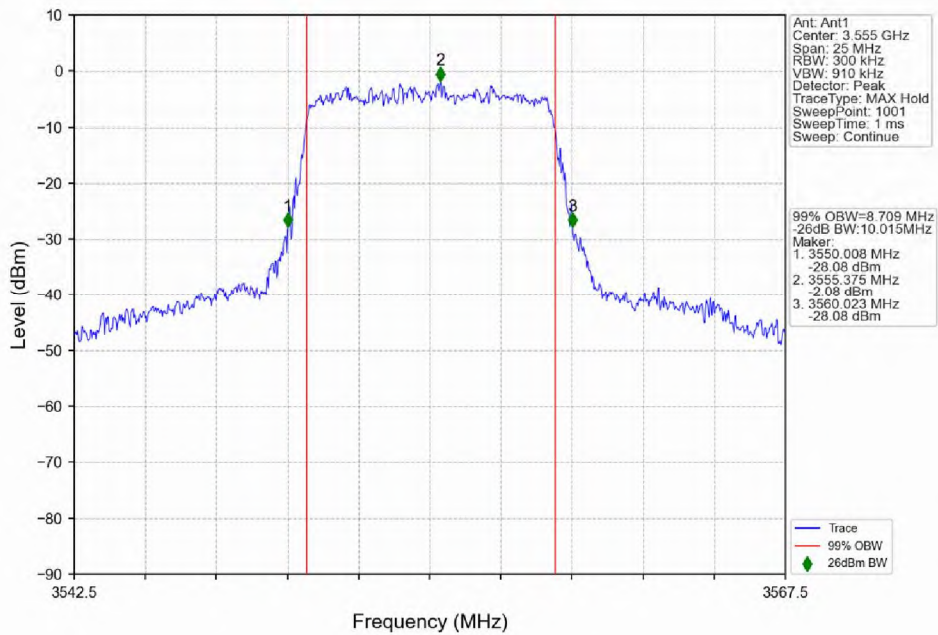

n48_30kHz_SISO_NTNV_10MHz_CP-OFDM_256_QAM_3555MHz_Outer_Full