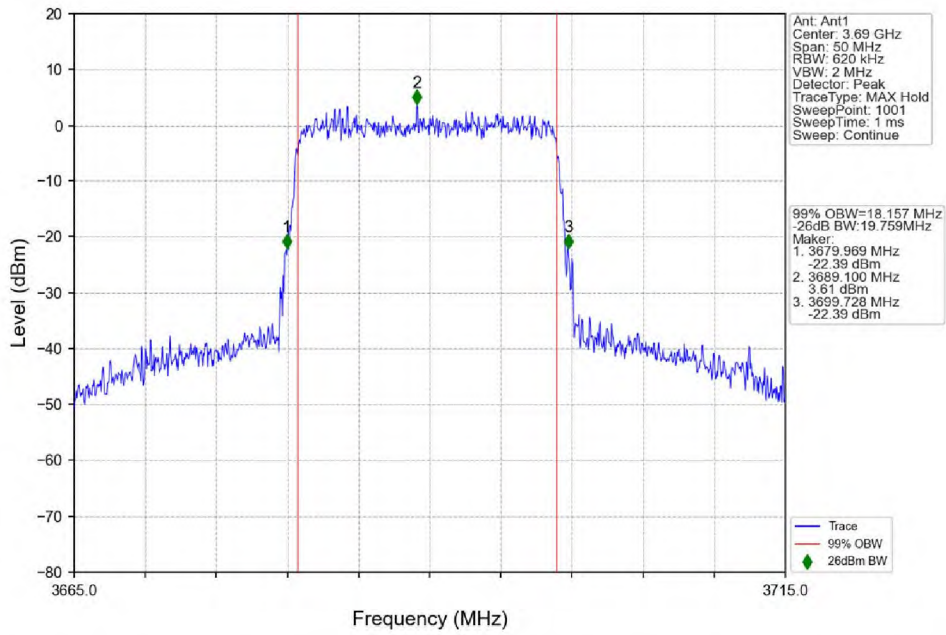

n48 30kHz SISO NTN 20MHz DFT-s-OFDM 16 QAM 3690MHz Outer Full

n48_30kHz_SISO_NTNV_20MHz_DFT-s-OFDM_64_QAM_3560.01MHz_Outer_Full

n48_30kHz_SISO_NTNV_20MHz_DFT-s-OFDM_64_QAM_3624.99MHz_Outer_Full

n48_30kHz_SISO_NTNV_20MHz_DFT-s-OFDM_64_QAM_3690MHz_Outer_Full