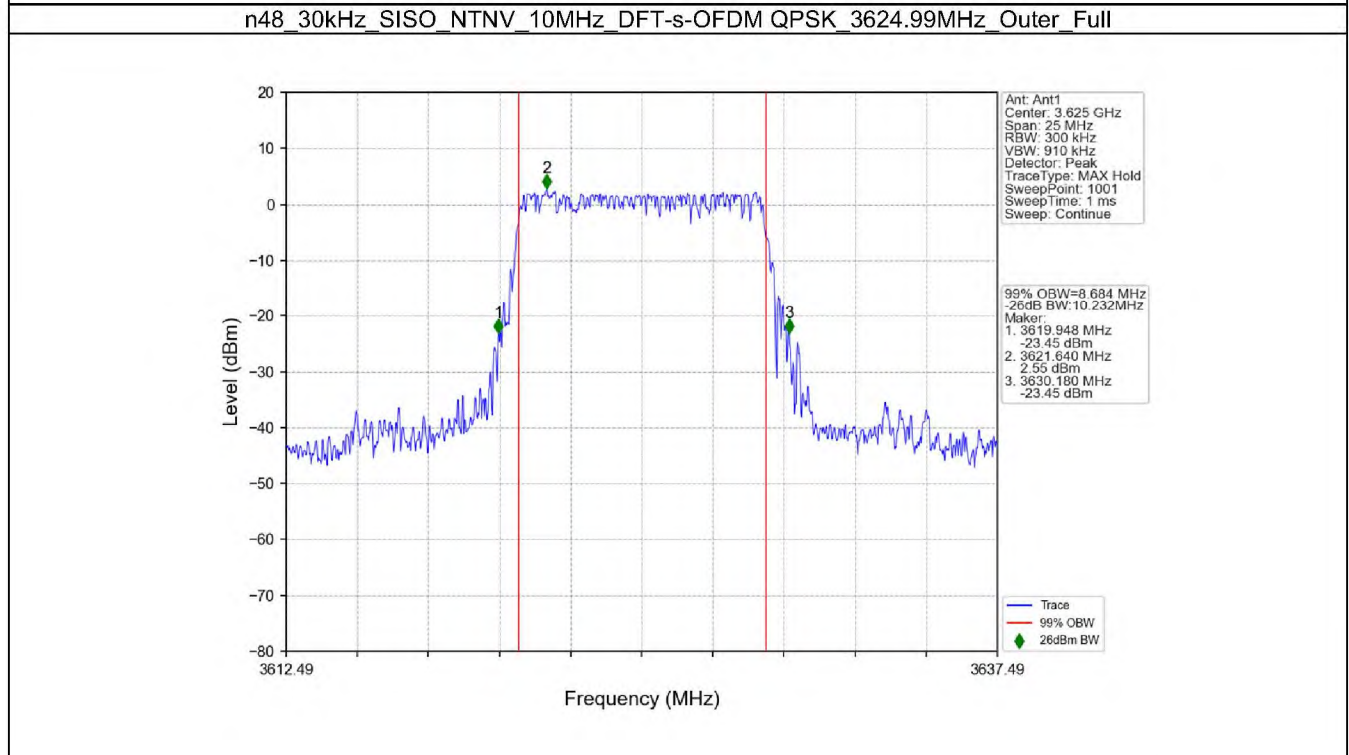

1.1.2 Test Graph