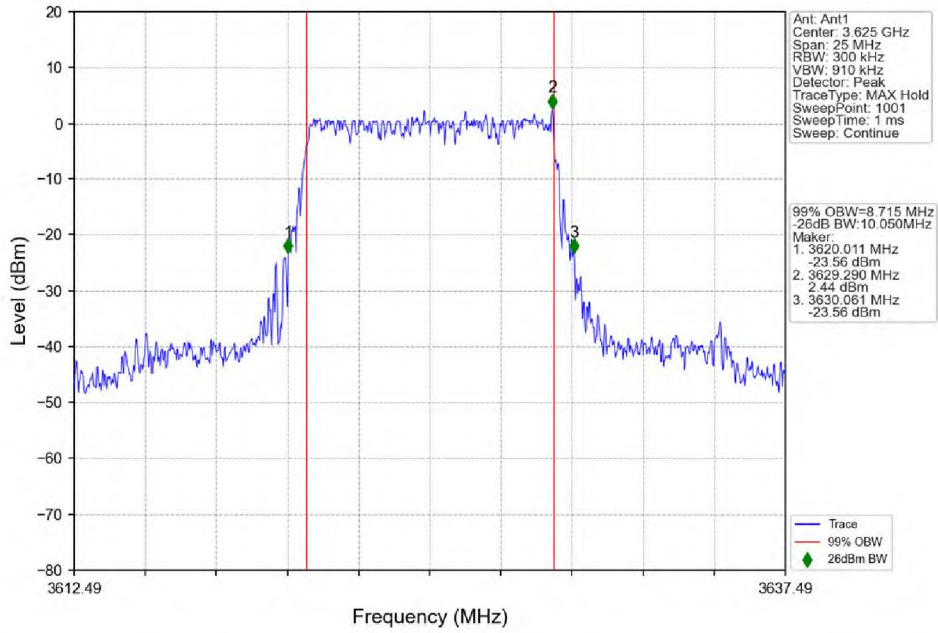

n48_30kHz_SISO_NTNV_10MHz_DFT-s-OFDM_16_QAM_3624.99MHz_Outer_Full