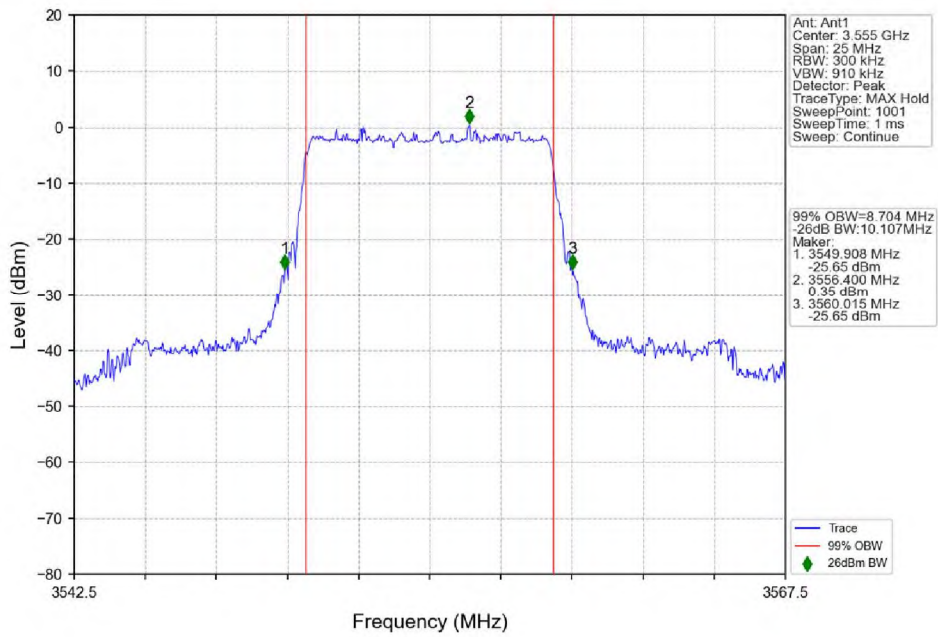

n48_30kHz_SISO_NTNV_10MHz_DFT-s-OFDM_256_QAM_3555MHz_Outer_Full