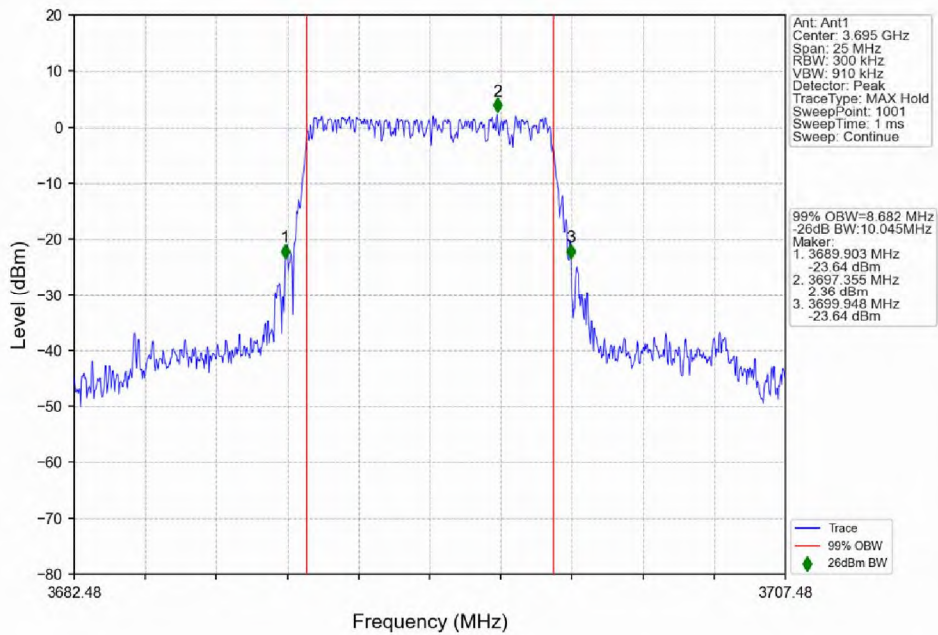

n48_30kHz_SISO_NTNV_10MHz_DFT-s-OFDM_16_QAM_3694.98MHz_Outer_Full