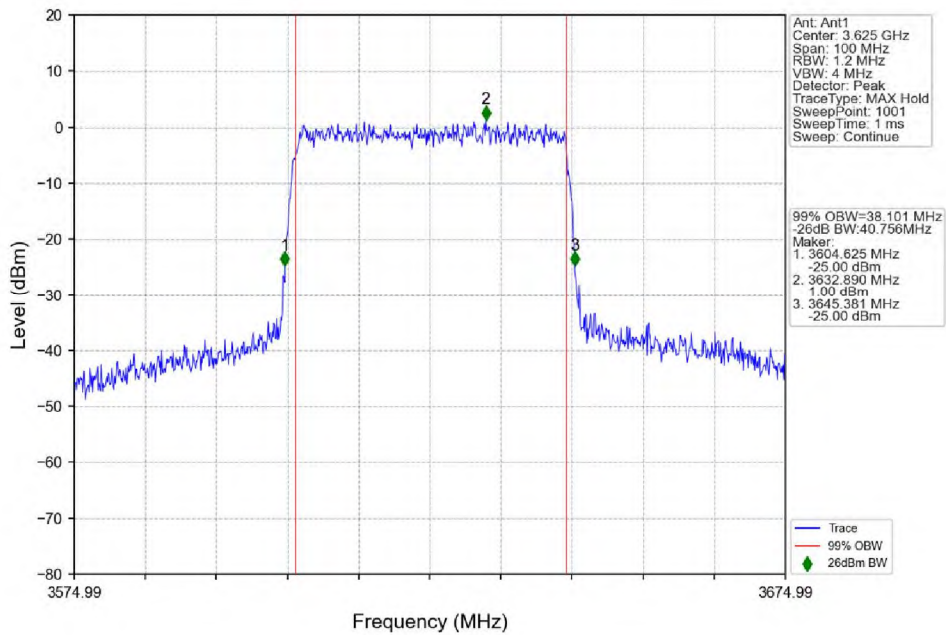

n48_30kHz_SISO_NTNV_40MHz_CP-OFDM_QPSK_3624.99MHz_Outer_Full