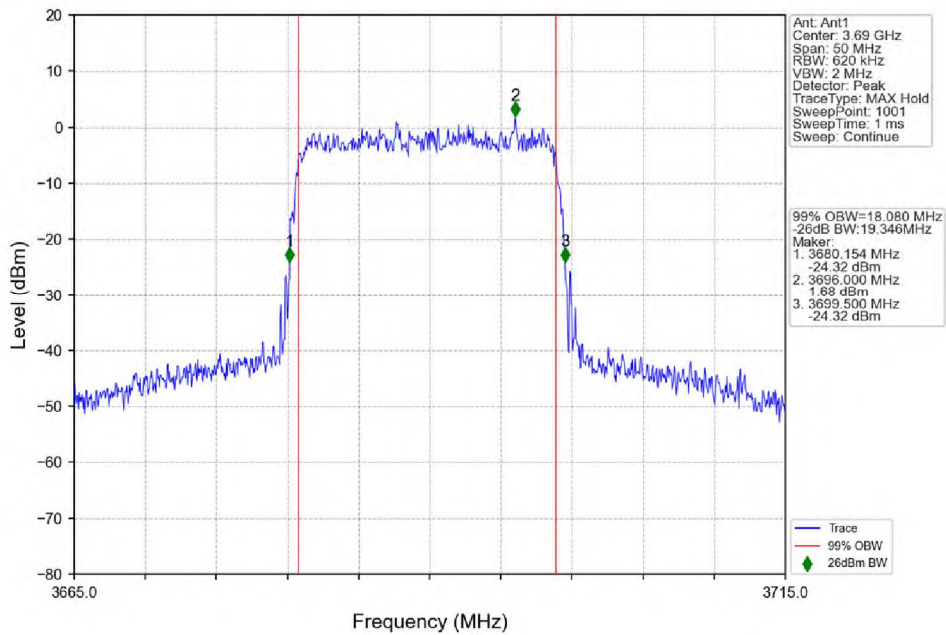

n48_30kHz_SISO_NTV_20MHz_DFT-s-OFDM_256_QAM_3690MHz_Outer_Full