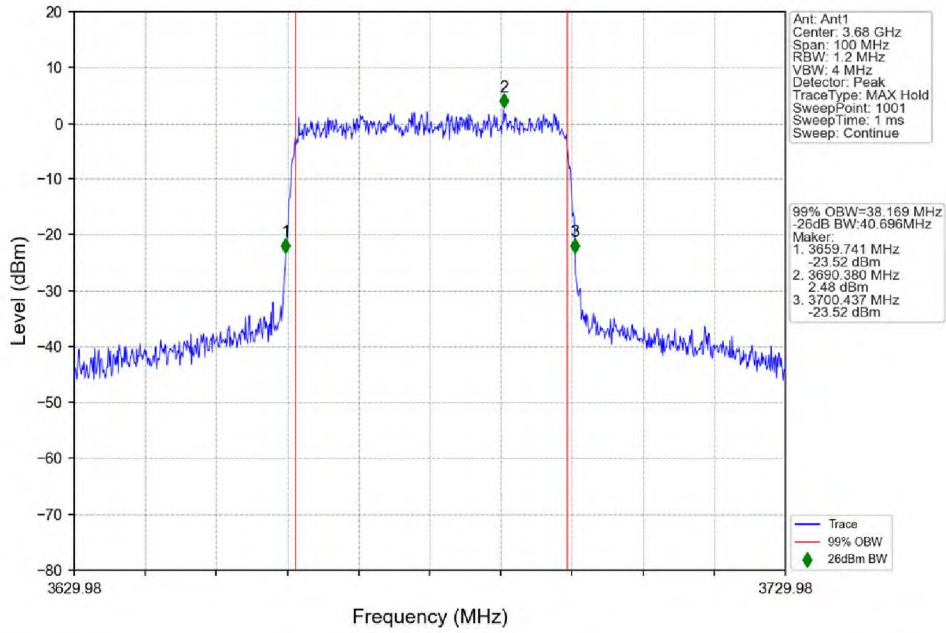

n48_30kHz_SISO_NTNV_40MHz_CP-OFDM_QPSK_3679.98MHz_Outer_Full