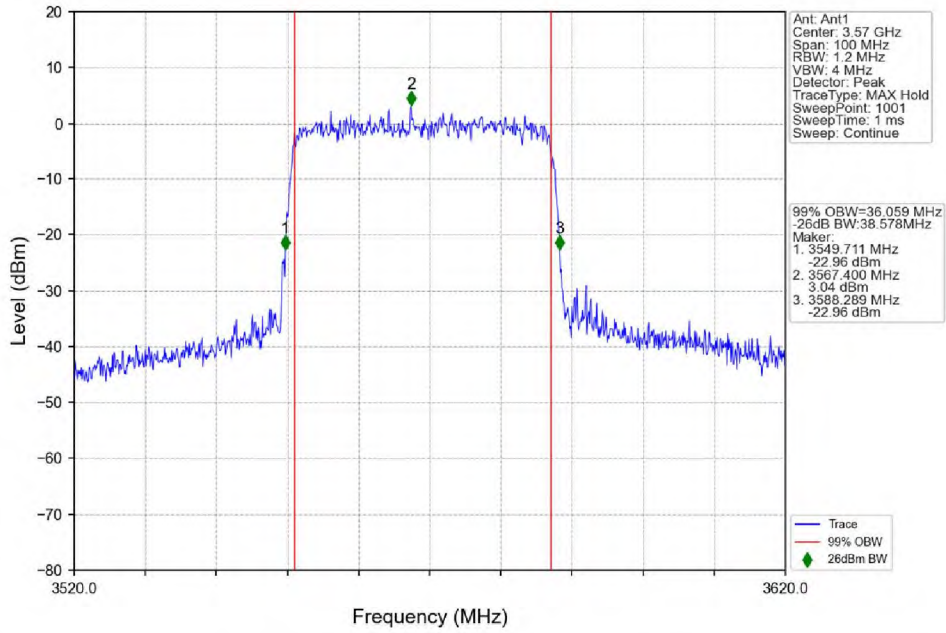

n48 30kHz SISO NTN 40MHz DFT-s-OFDM 64 QAM 3570MHz Outer Full