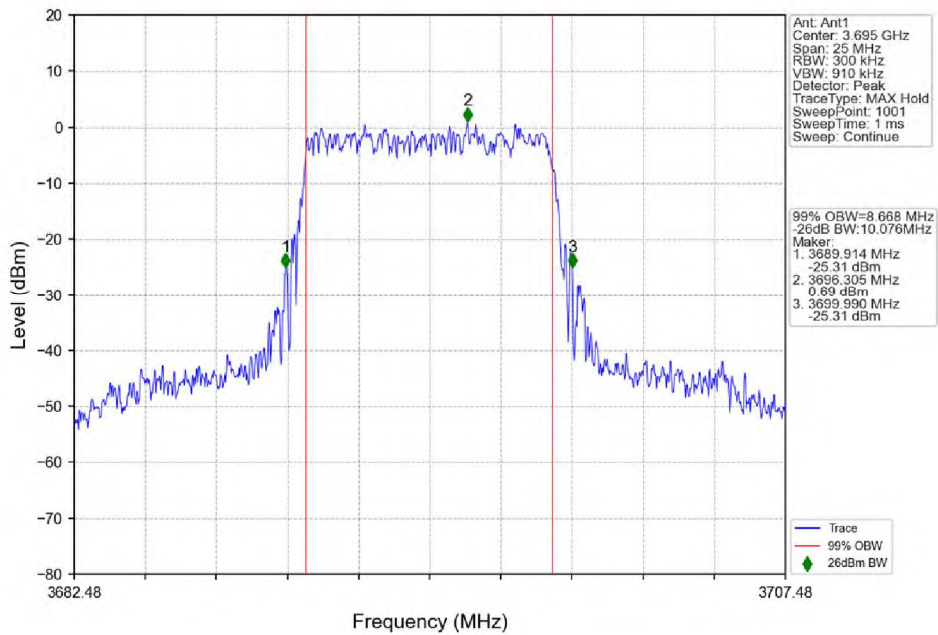

n48_30kHz_SISO_NTNV_10MHz_DFT-s-OFDM_256_QAM_3694.98MHz_Outer_Full