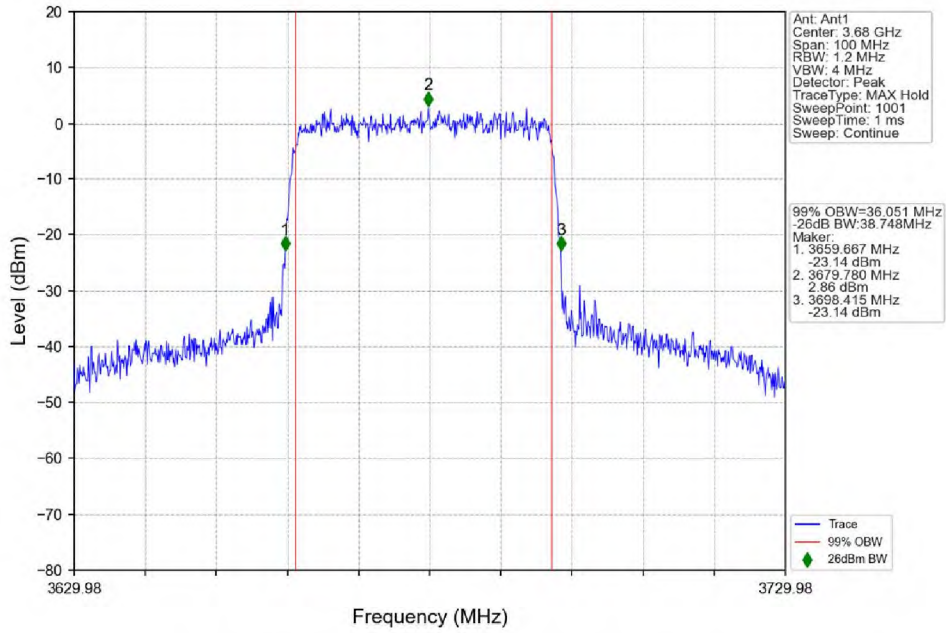

n48_30kHz_SISO_NTNV_40MHz_DFT-s-OFDM_16_QAM_3679.98MHz_Outer_Full

n48 30kHz SISO NTN 40MHz DFT-s-OFDM 64 QAM 3570MHz Outer Full

n48 30kHz SISO NTN 40MHz DFT-s-OFDM 64 QAM 3624.99MHz Outer Full

n48_30kHz_SISO_NTNV_40MHz_DFT-s-OFDM_64_QAM_3679.98MHz_Outer_Full