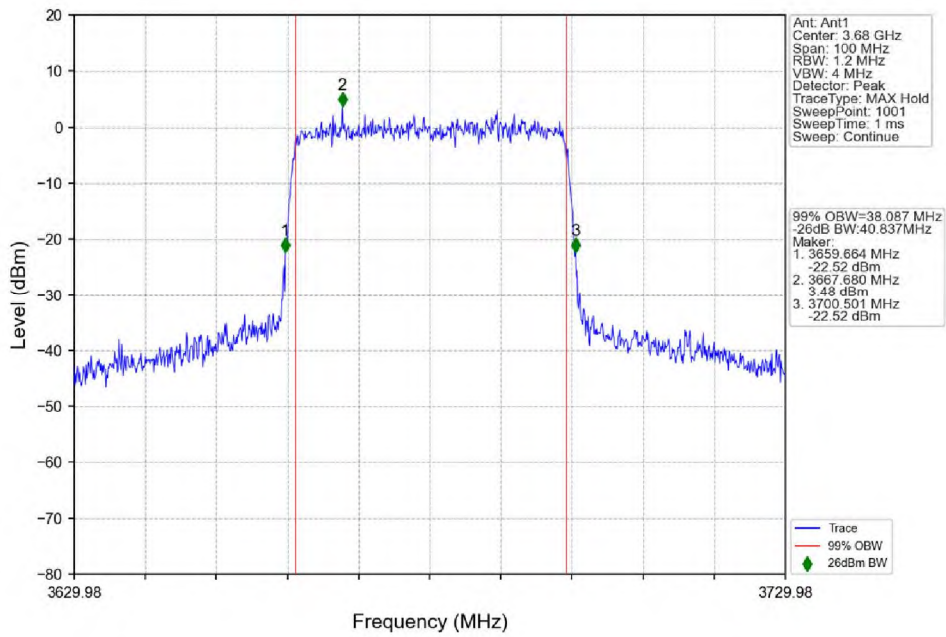

n48 30kHz SISO NTN 40MHz CP-OFDM 16 QAM 3679.98MHz Outer Full