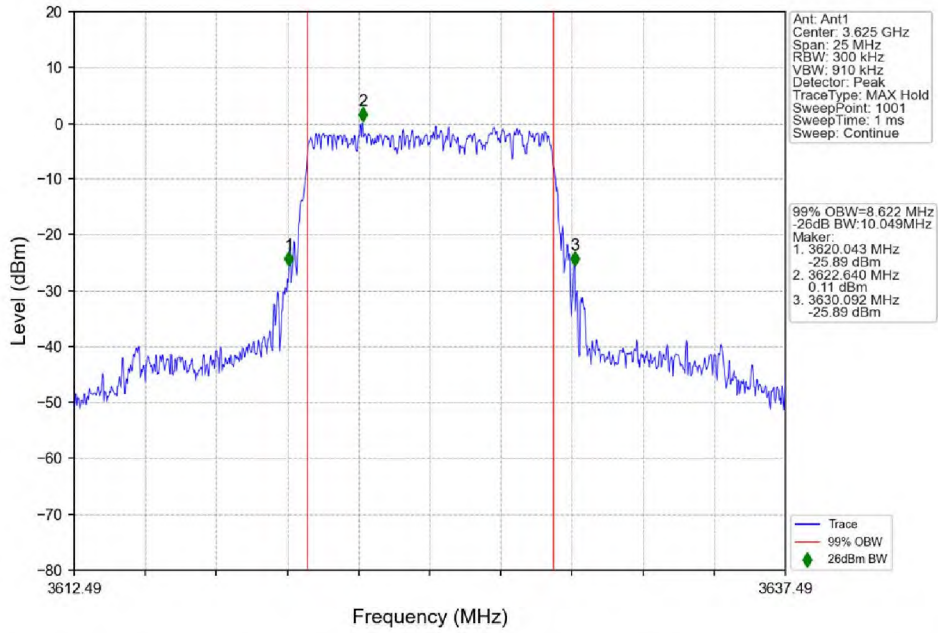

n48_30kHz_SISO_NTNV_10MHz_DFT-s-OFDM_256_QAM_3624.99MHz_Outer_Full