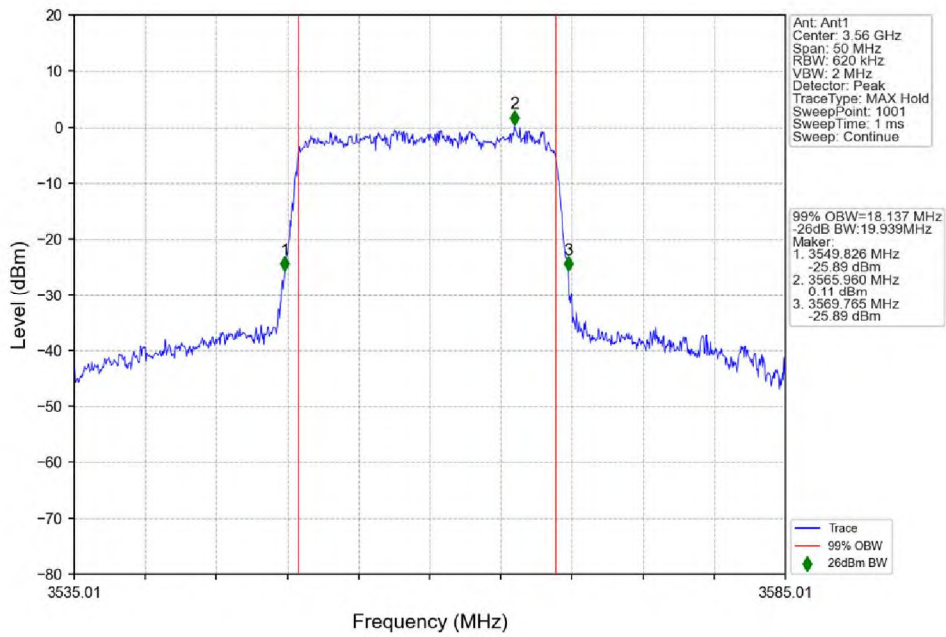

n48_30kHz_SISO_NTNV_20MHz_DFT-s-OFDM_256_QAM_3560.01MHz_Outer_Full