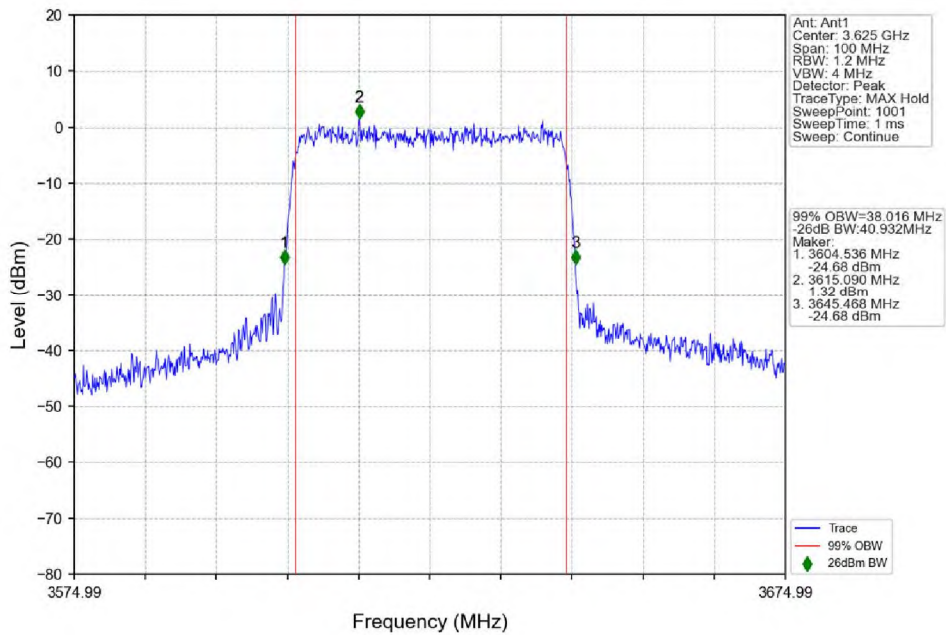

n48_30kHz_SISO_NTNV_40MHz_CP-OFDM_QPSK_3624.99MHz_Outer_Full

n48_30kHz_SISO_NTNV_40MHz_CP-OFDM_QPSK_3679.98MHz_Outer_Full

n48_30kHz_SISO_NTNV_40MHz_CP-OFDM_16_QAM_3570MHz_Outer_Full

n48 30kHz SISO NTN 40MHz CP-OFDM 16 QAM 3624.99MHz Outer Full

n48 30kHz SISO NTN 40MHz CP-OFDM 16 QAM 3679.98MHz Outer Full

n48 30kHz SISO NTN 40MHz CP-OFDM 64 QAM 3570MHz Outer Full

n48 30kHz SISO NTN 40MHz CP-OFDM 64 QAM 3624.99MHz Outer Full

n48_30kHz_SISO_NTNV_40MHz_CP-OFDM_64_QAM_3679.98MHz_Outer_Full