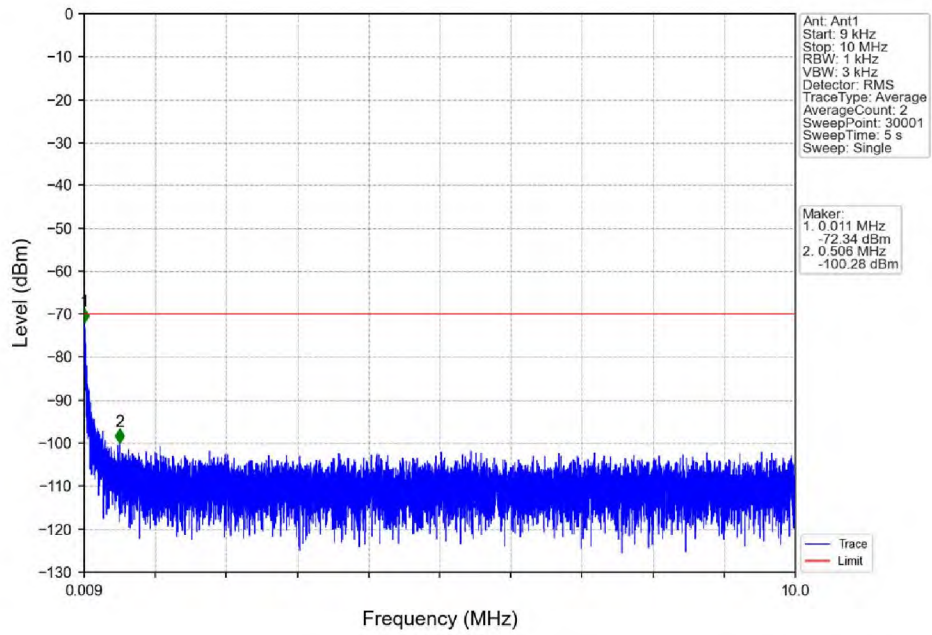

n48_30kHz_SISO_NTNV_20MHz_CP-OFDM_QPSK_3560.01MHz_Inner_1RB_Left