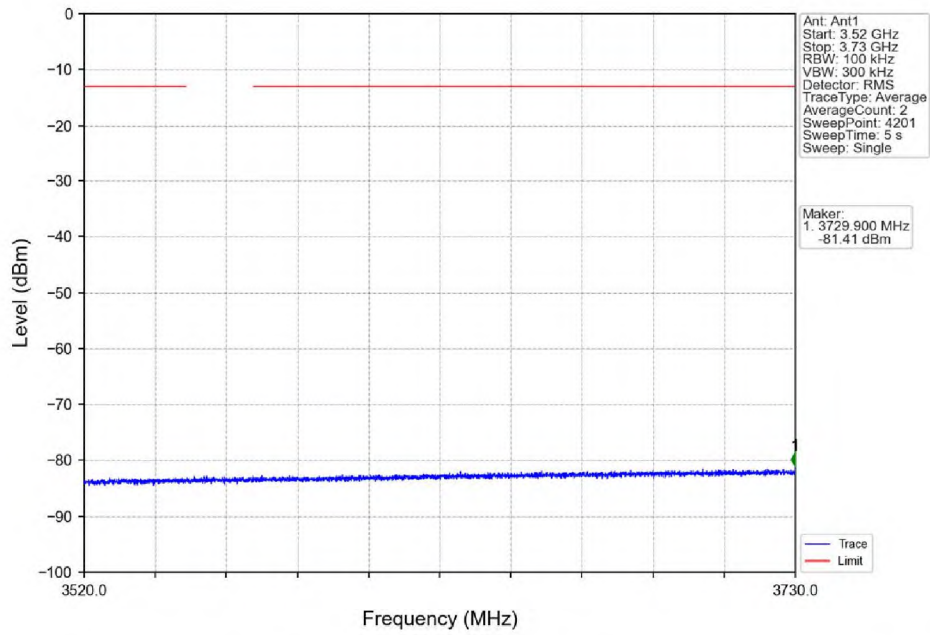

n48_30kHz_SISO_NTNV_20MHz_DFT-s-OFDM_QPSK_3560.01MHz_Outer_Full