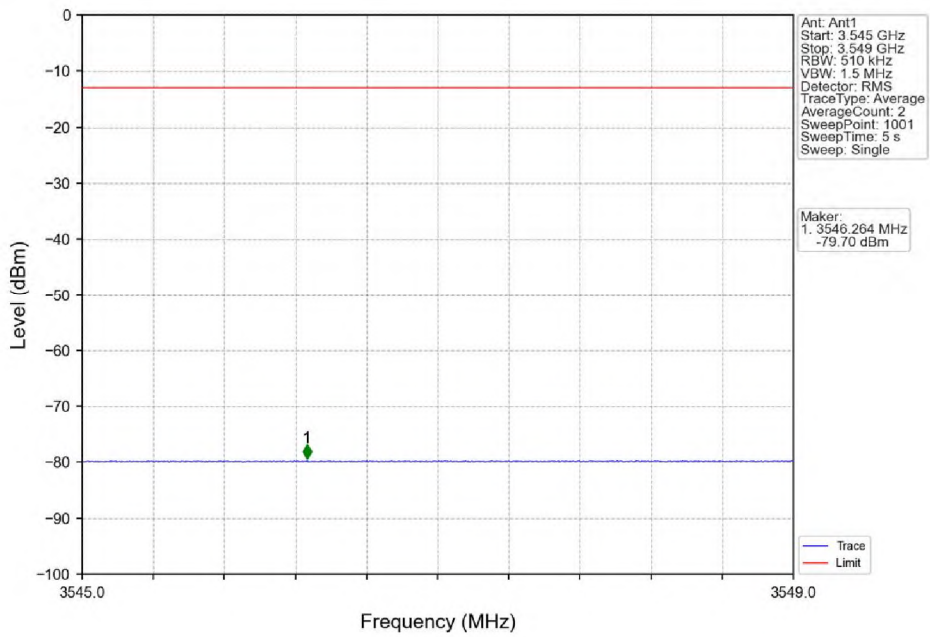

n48_30kHz_SISO_NTNV_20MHz_CP-OFDM_QPSK_3560.01MHz_Edge_1RB_Left