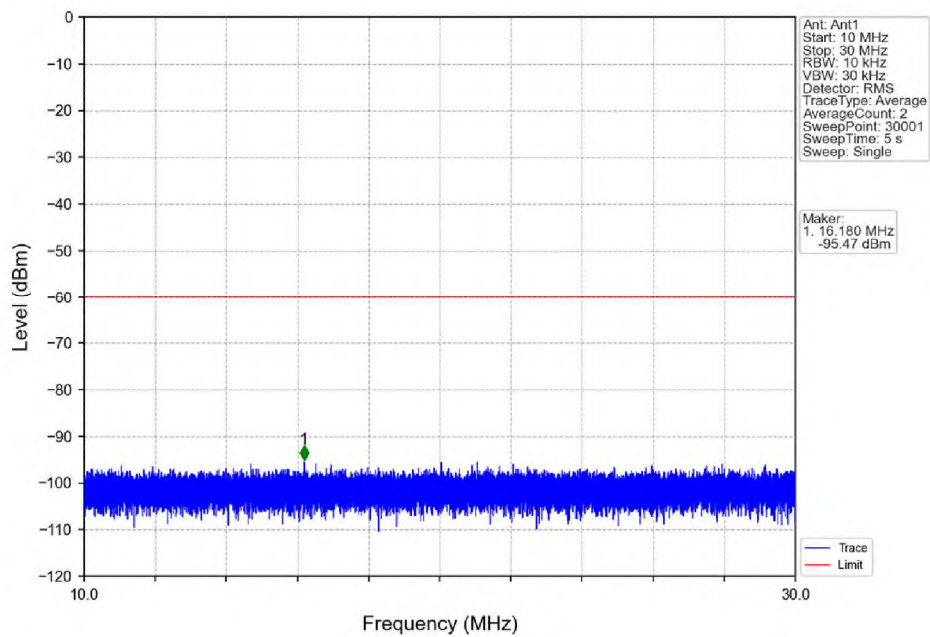

n48_30kHz_SISO_NTNV_20MHz_DFT-s-OFDM_QPSK_3560.01MHz_Outer_Full