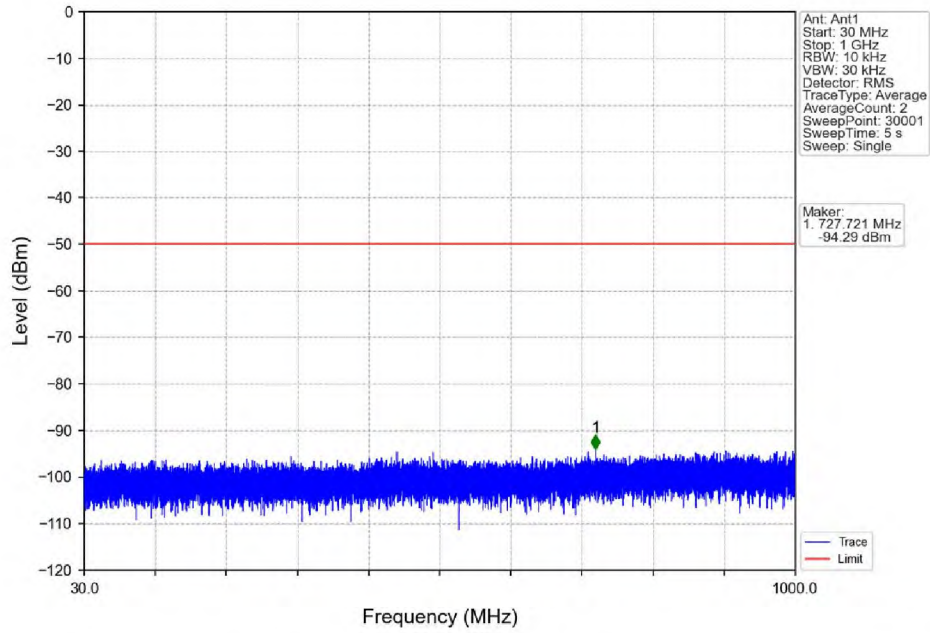

n48_30kHz_SISO_NTNV_20MHz_DFT-s-OFDM_QPSK_3560.01MHz_Outer_Full