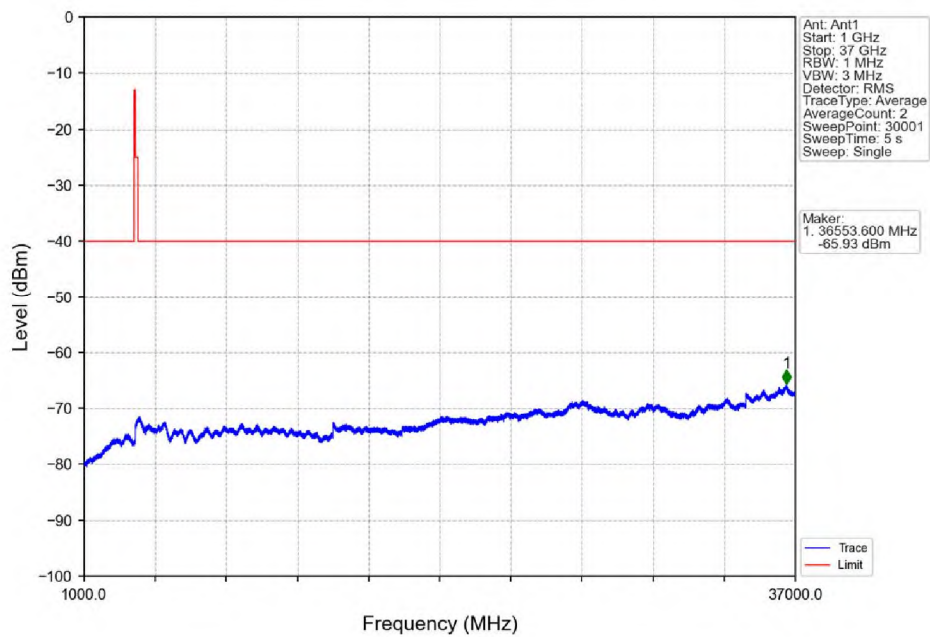

n48_30kHz_SISO_NTNV_20MHz_DFT-s-OFDM_QPSK_3560.01MHz_Edge_1RB_Left