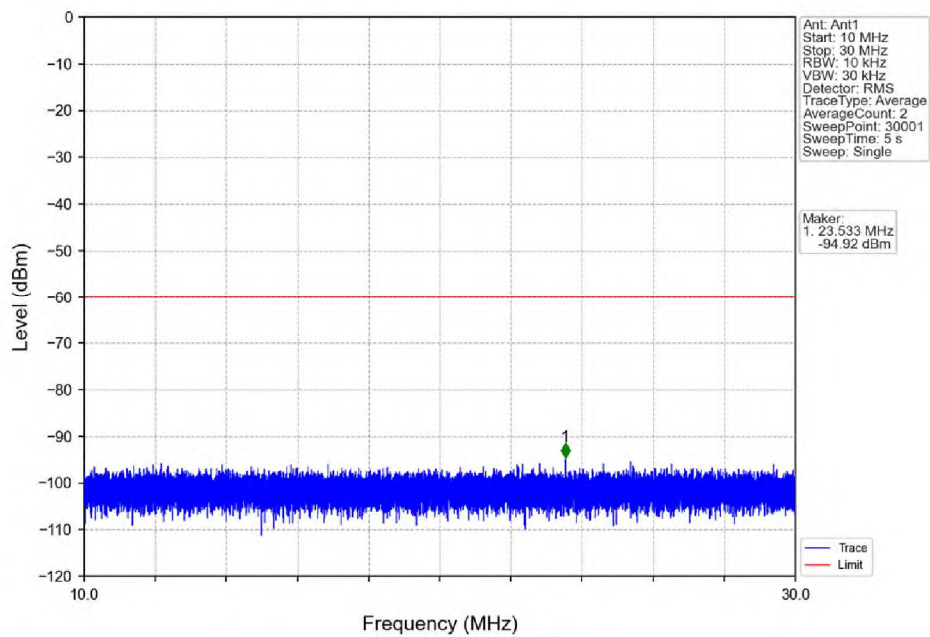

n48_30kHz_SISO_NTNV_20MHz_DFT-s-OFDM_QPSK_3560.01MHz_Edge_1RB_Left