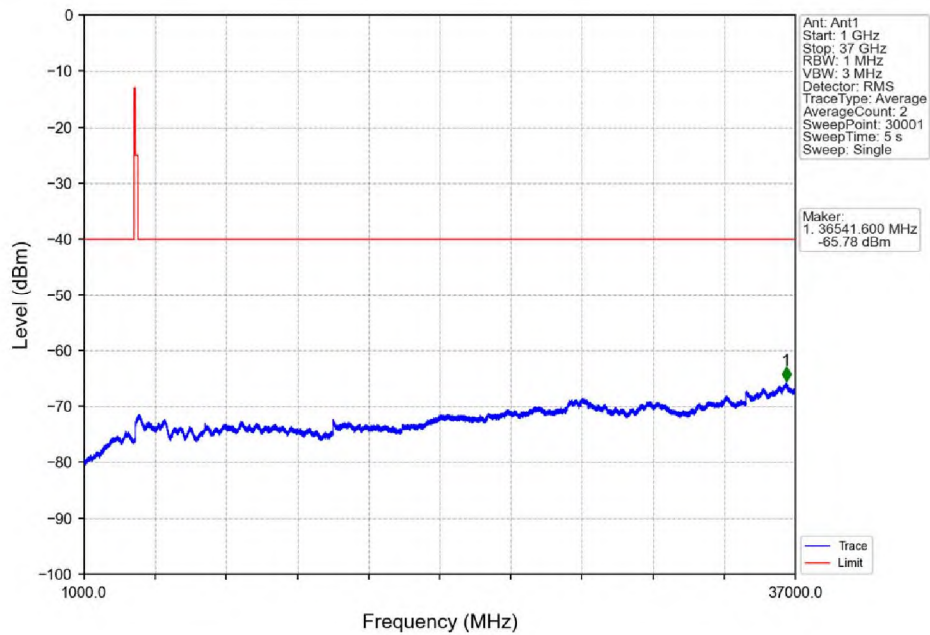

n48_30kHz_SISO_NTNV_20MHz_DFT-s-OFDM_QPSK_3560.01MHz_Outer_Full