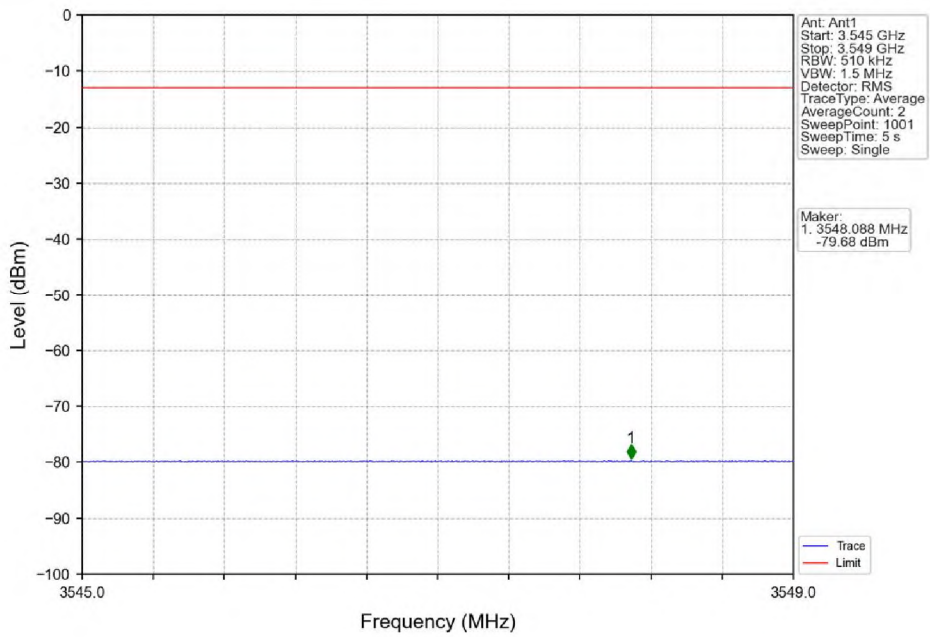

n48_30kHz_SISO_NTNV_20MHz_CP-OFDM_QPSK_3560.01MHz_Inner_1RB_Left