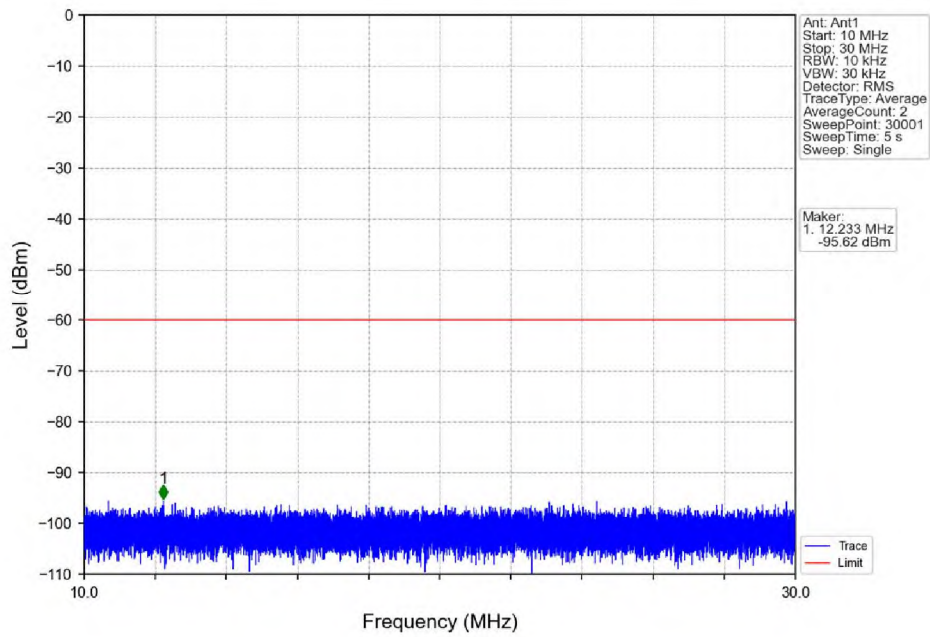

n48_30kHz_SISO_NTNV_20MHz_CP-OFDM_QPSK_3560.01MHz_Outer_Full