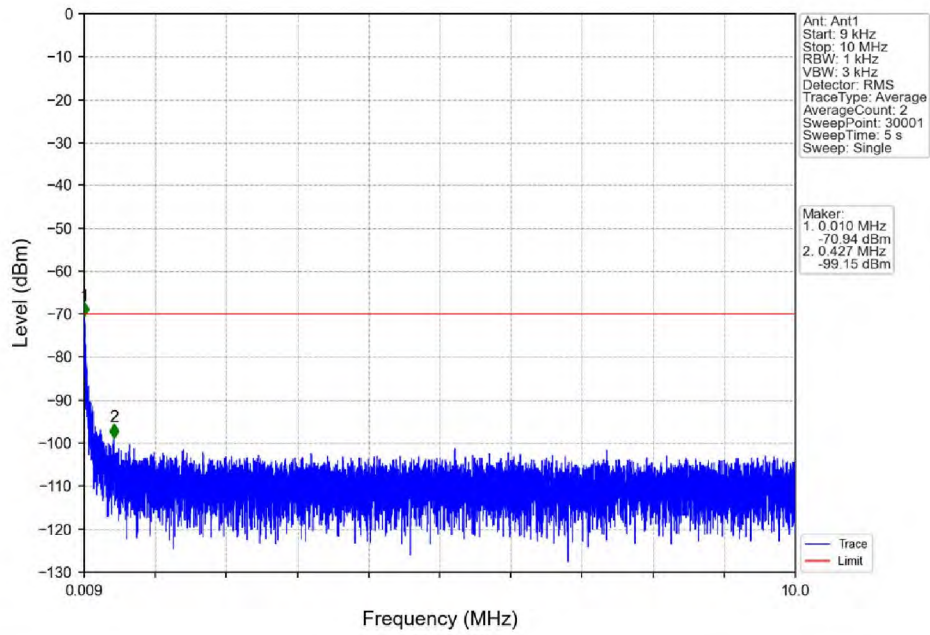

n48_30kHz_SISO_NTNV_20MHz_DFT-s-OFDM_QPSK_3560.01MHz_Inner_1RB_Left