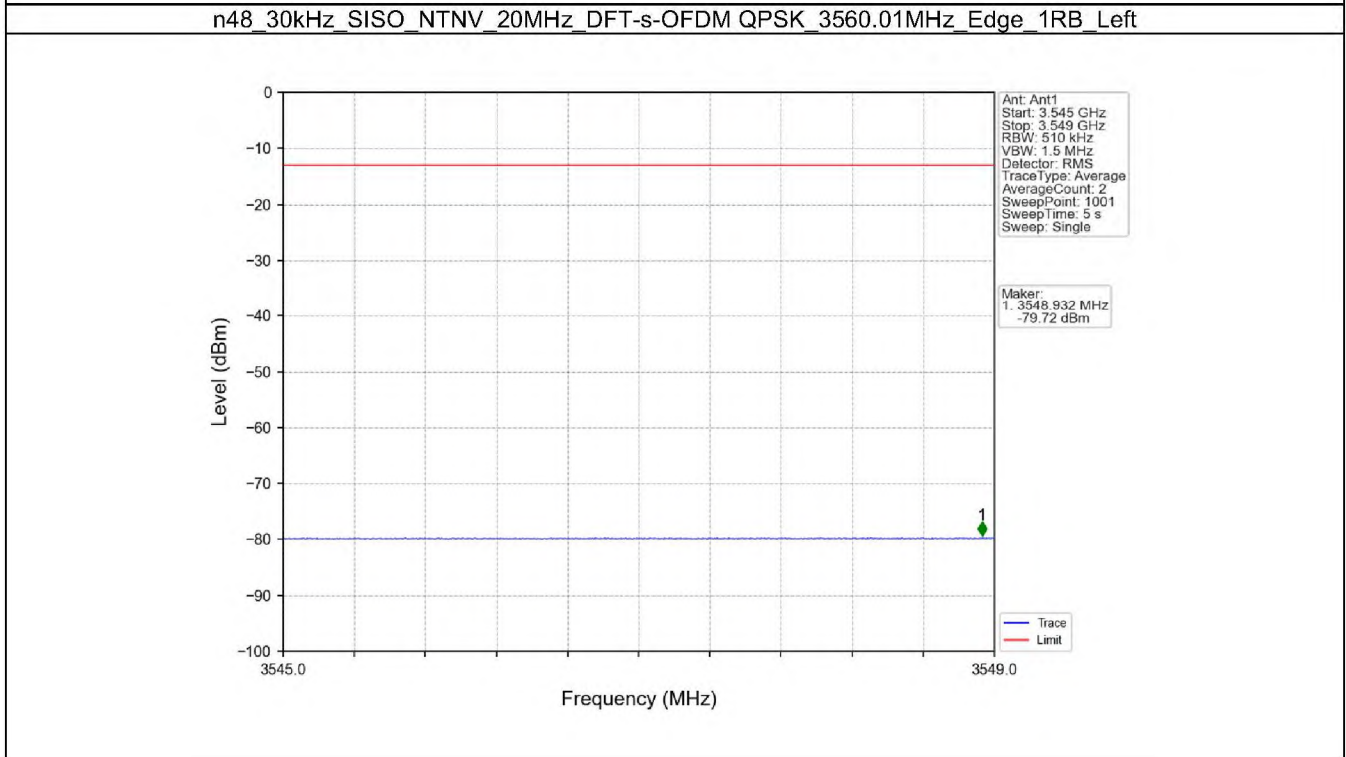

1.2.2 Test Graph