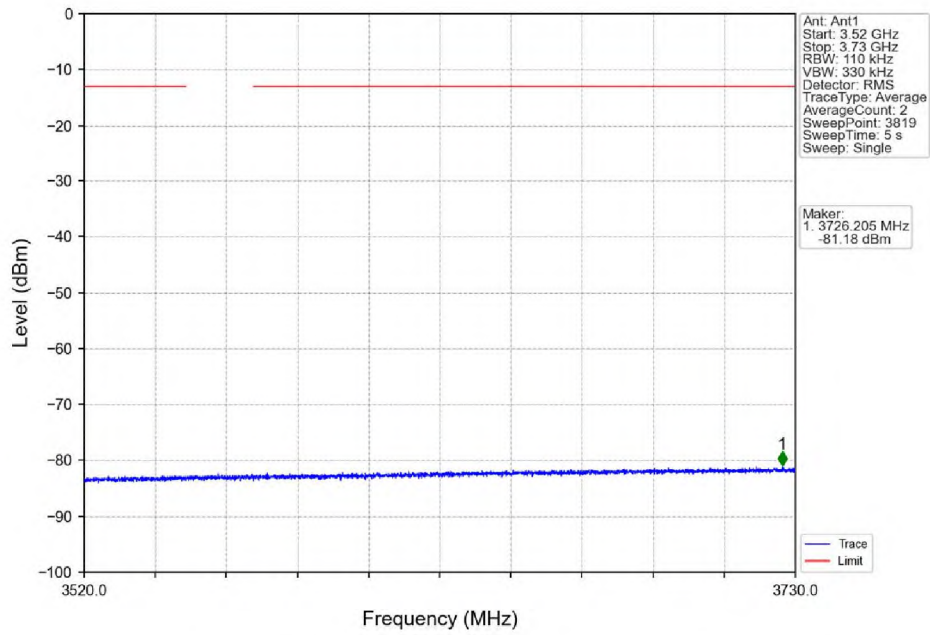

n48_30kHz_SISO_NTNV_20MHz_CP-OFDM_QPSK_3560.01MHz_Outer_Full