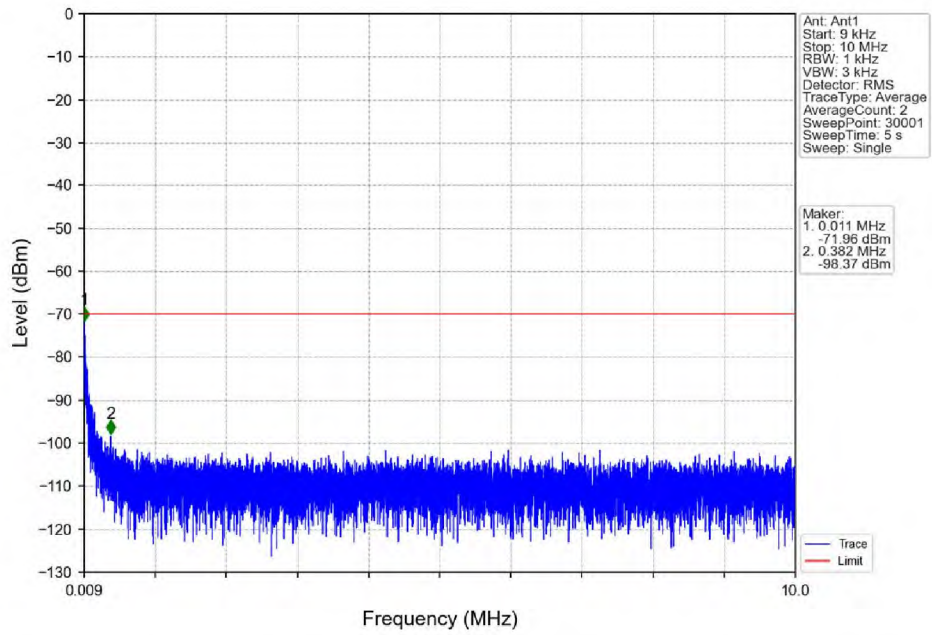

n48_30kHz_SISO_NTNV_20MHz_CP-OFDM_QPSK_3560.01MHz_Edge_1RB_Left