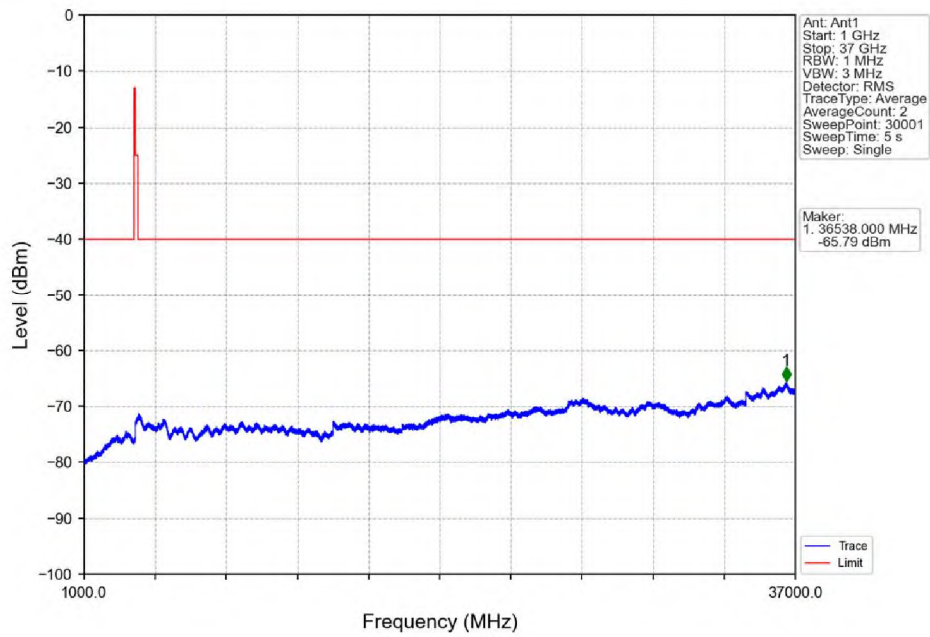

n48_30kHz_SISO_NTNV_20MHz_CP-OFDM_QPSK_3560.01MHz_Outer_Full