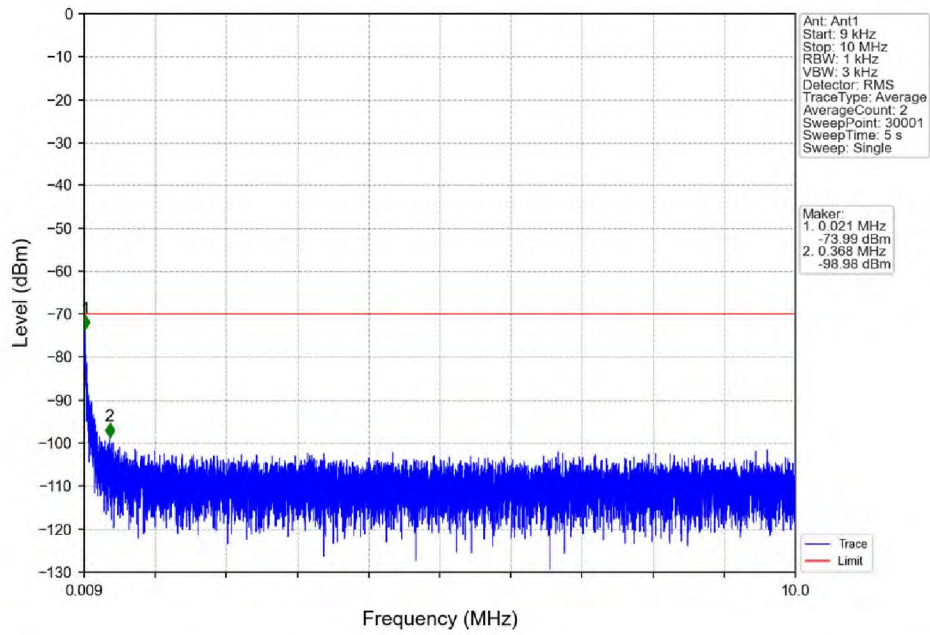

n48_30kHz_SISO_NTNV_20MHz_CP-OFDM_QPSK_3560.01MHz_Edge_1RB_Left

n48_30kHz_SISO_NTNV_20MHz_CP-OFDM_QPSK_3560.01MHz_Outer_Full

n48_30kHz_SISO_NTNV_20MHz_CP-OFDM_QPSK_3560.01MHz_Outer_Full

n48_30kHz_SISO_NTNV_20MHz_CP-OFDM_QPSK_3560.01MHz_Outer_Full