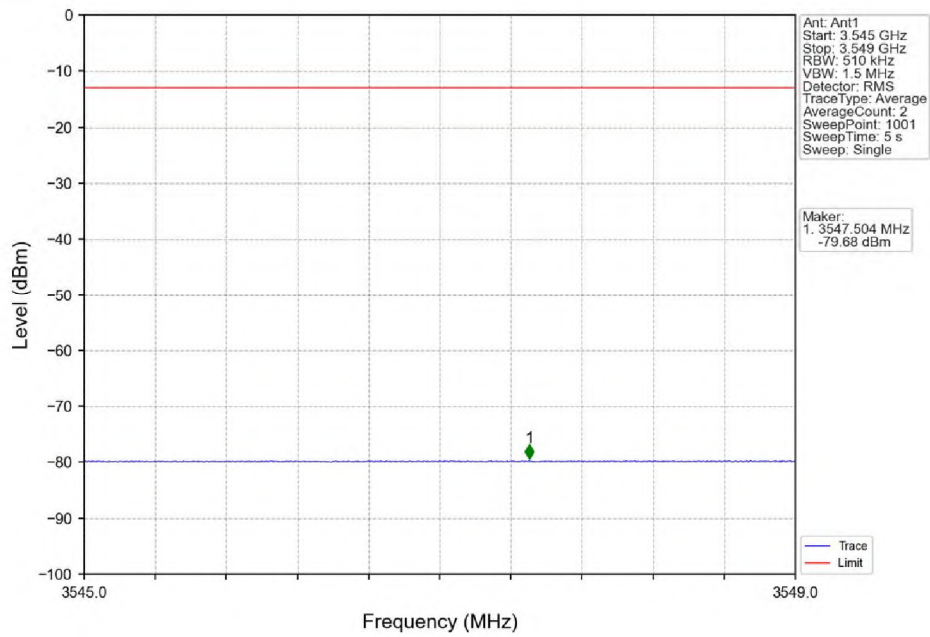

n48_30kHz_SISO_NTNV_20MHz_DFT-s-OFDM_QPSK_3560.01MHz_Outer_Full