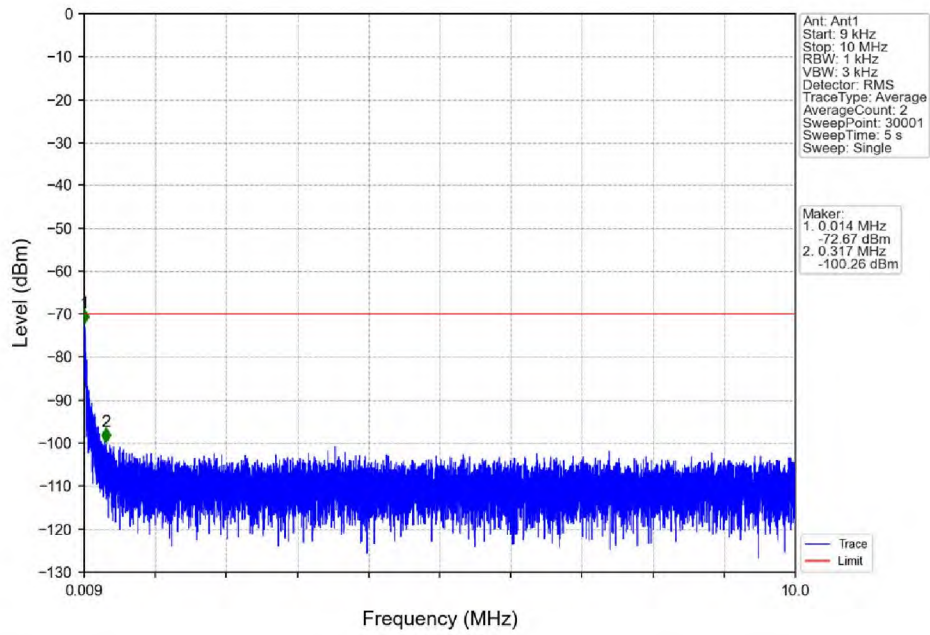

1.2 30k_SISO_20MHz_NTNV

1.2.1 Test Result

5G NR n48 SCS=30kHz SISO 20MHz NTN								
Modulation	Frequency (MHz)	RB Allocation	Spurious Emission				Verdict	
			Ant1	Ant2	Sum	Limit		
DFT-s-OFDM QPSK	3560.01	Edge_1RB_Left	Refer To Test Graph				Pass	
		Outer_Full	Refer To Test Graph				Pass	
		Inner_1RB_Left	Refer To Test Graph				Pass	
	3624.99	Edge_1RB_Left	Refer To Test Graph				Pass	
		3690	Edge_1RB_Right	Refer To Test Graph				Pass
			Outer_Full	Refer To Test Graph				Pass
CP-OFDM QPSK	3560.01	Inner_1RB_Right	Refer To Test Graph				Pass	
		Edge_1RB_Left	Refer To Test Graph				Pass	
		Outer_Full	Refer To Test Graph				Pass	
	3624.99	Inner_1RB_Left	Refer To Test Graph				Pass	
		Edge_1RB_Left	Refer To Test Graph				Pass	
		3690	Edge_1RB_Right	Refer To Test Graph				Pass
	Outer_Full		Refer To Test Graph				Pass	
	Inner_1RB_Right		Refer To Test Graph				Pass	

1.2.2 Test Graph

n48_30kHz_SISO_NTNV_20MHz_DFT-s-OFDM_QPSK_3560.01MHz_Edge_1RB_Left

n48_30kHz_SISO_NTNV_20MHz_DFT-s-OFDM_QPSK_3560.01MHz_Edge_1RB_Left

n48_30kHz_SISO_NTNV_20MHz_DFT-s-OFDM_QPSK_3560.01MHz_Edge_1RB_Left