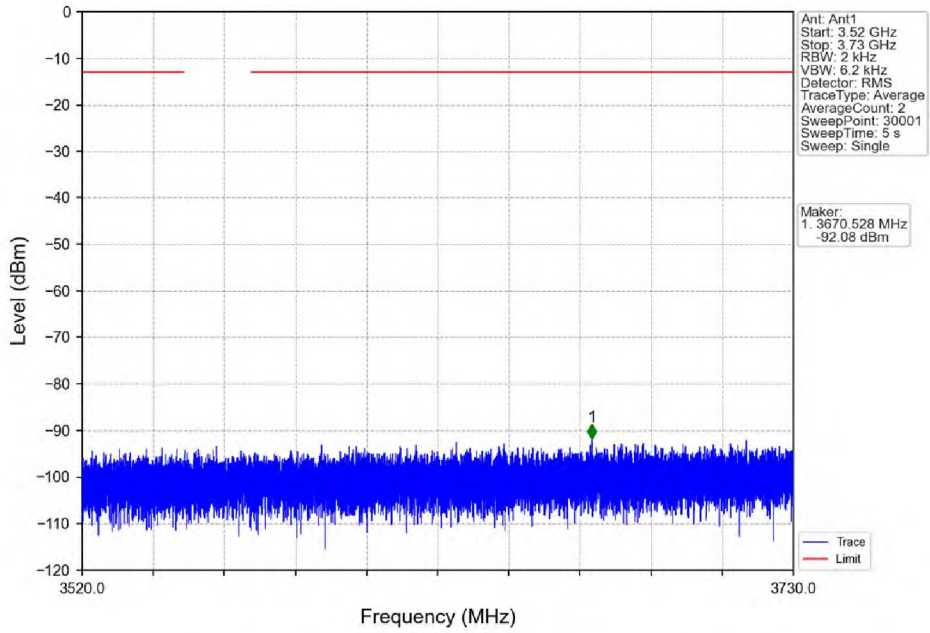

n48_30kHz_SISO_NTNV_20MHz_CP-OFDM_QPSK_3560.01MHz_Outer_Full

n48_30kHz_SISO_NTNV_20MHz_CP-OFDM_QPSK_3560.01MHz_Outer_Full

n48_30kHz_SISO_NTNV_20MHz_CP-OFDM_QPSK_3560.01MHz_Outer_Full

n48_30kHz_SISO_NTNV_20MHz_CP-OFDM_QPSK_3560.01MHz_Inner_1RB_Left