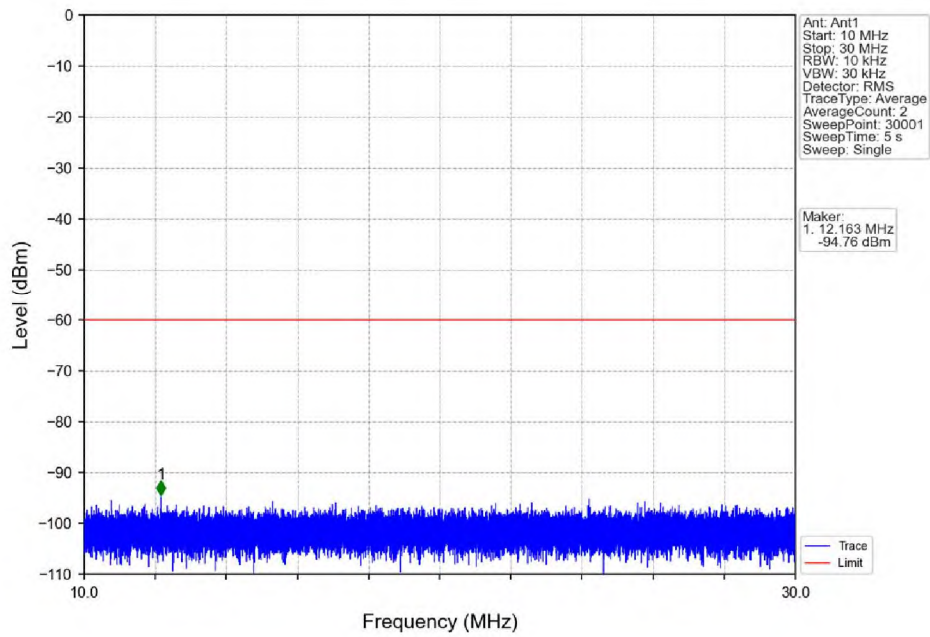

n48_30kHz_SISO_NTNV_20MHz_DFT-s-OFDM_QPSK_3560.01MHz_Inner_1RB_Left