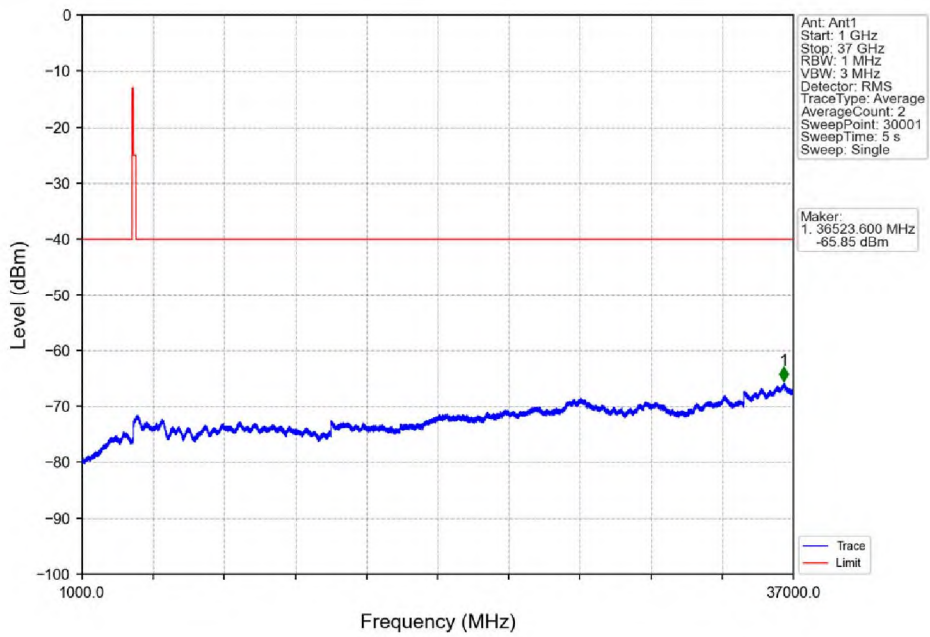

n48_30kHz_SISO_NTNV_20MHz_CP-OFDM_QPSK_3560.01MHz_Edge_1RB_Left