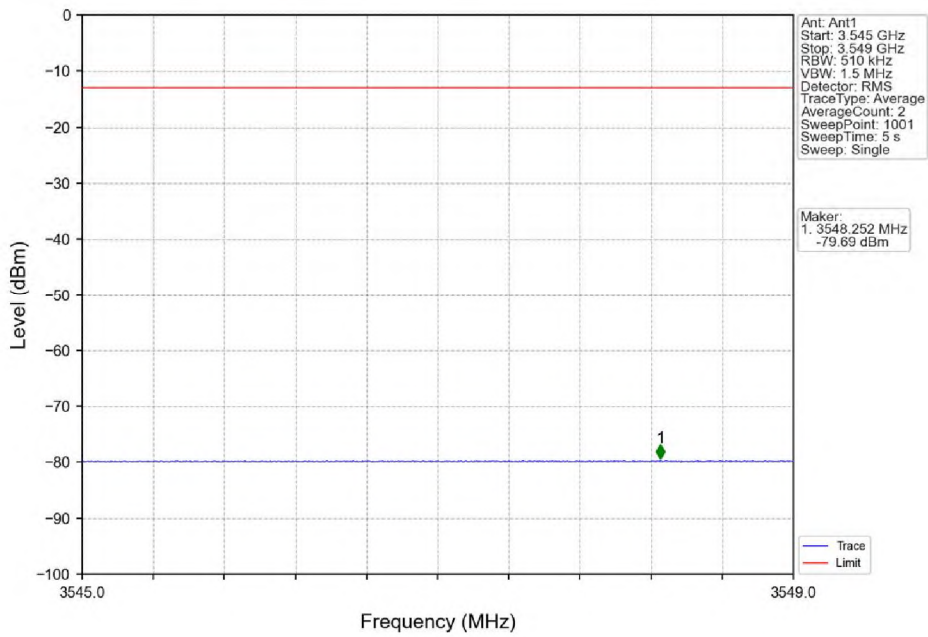

n48_30kHz_SISO_NTNV_20MHz_DFT-s-OFDM_QPSK_3560.01MHz_Inner_1RB_Left