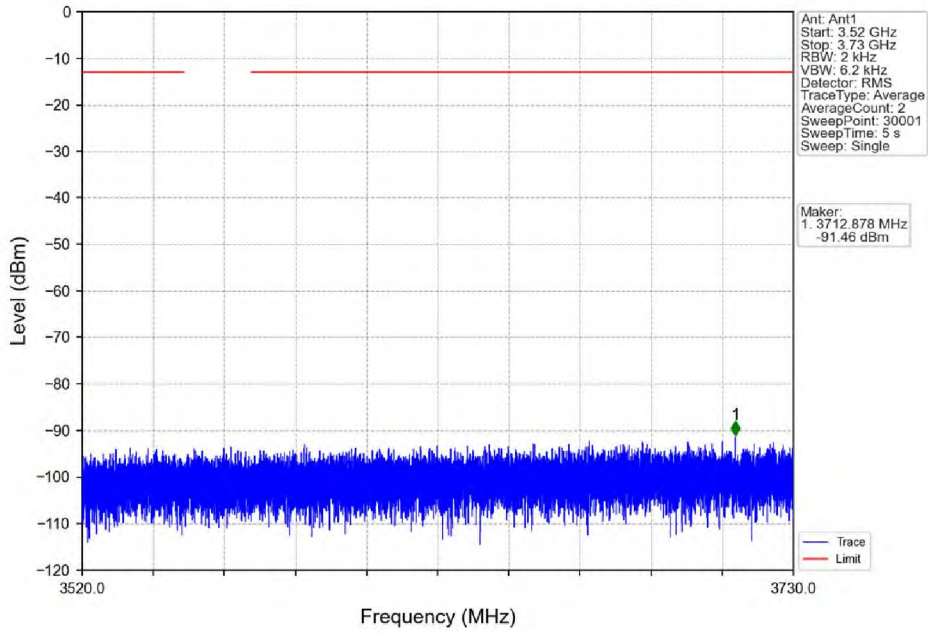

n48_30kHz_SISO_NTNV_20MHz_DFT-s-OFDM_QPSK_3560.01MHz_Outer_Full

n48_30kHz_SISO_NTNV_20MHz_DFT-s-OFDM_QPSK_3560.01MHz_Outer_Full

n48_30kHz_SISO_NTNV_20MHz_DFT-s-OFDM_QPSK_3560.01MHz_Outer_Full

n48_30kHz_SISO_NTNV_20MHz_DFT-s-OFDM_QPSK_3560.01MHz_Inner_1RB_Left