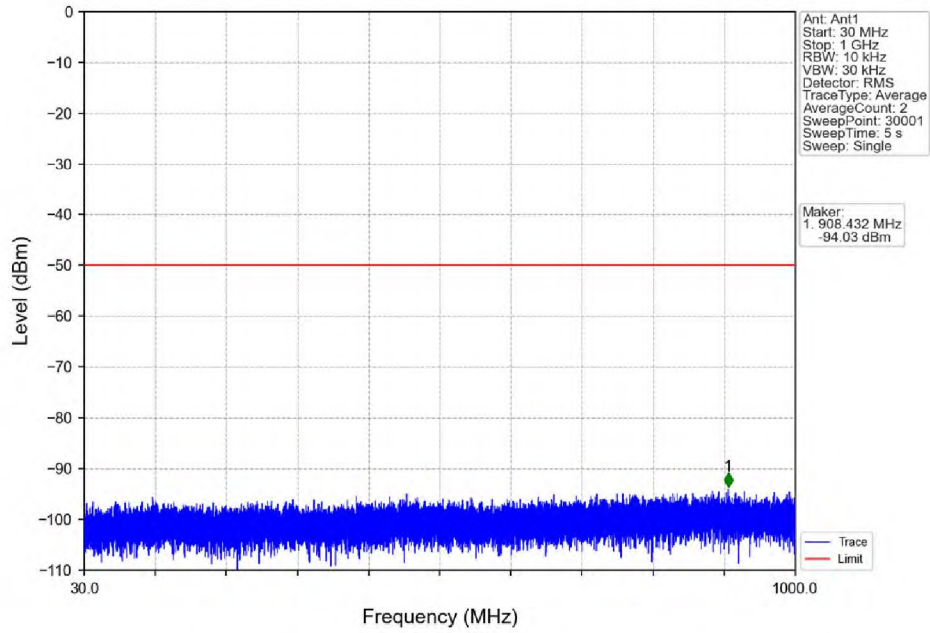

n48_30kHz_SISO_NTNV_20MHz_CP-OFDM_QPSK_3560.01MHz_Outer_Full