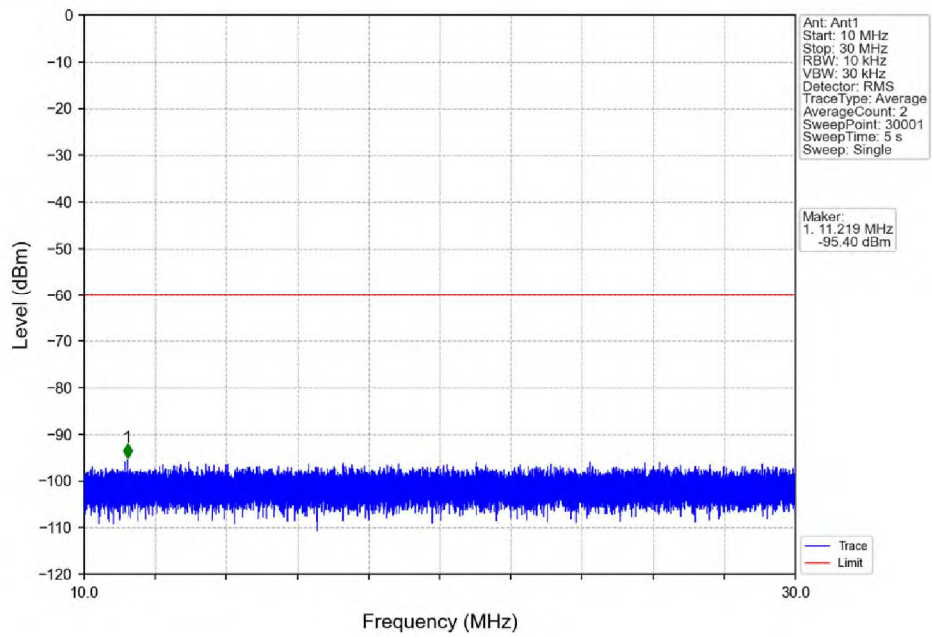

n48_30kHz_SISO_NTNV_20MHz_CP-OFDM_QPSK_3560.01MHz_Inner_1RB_Left