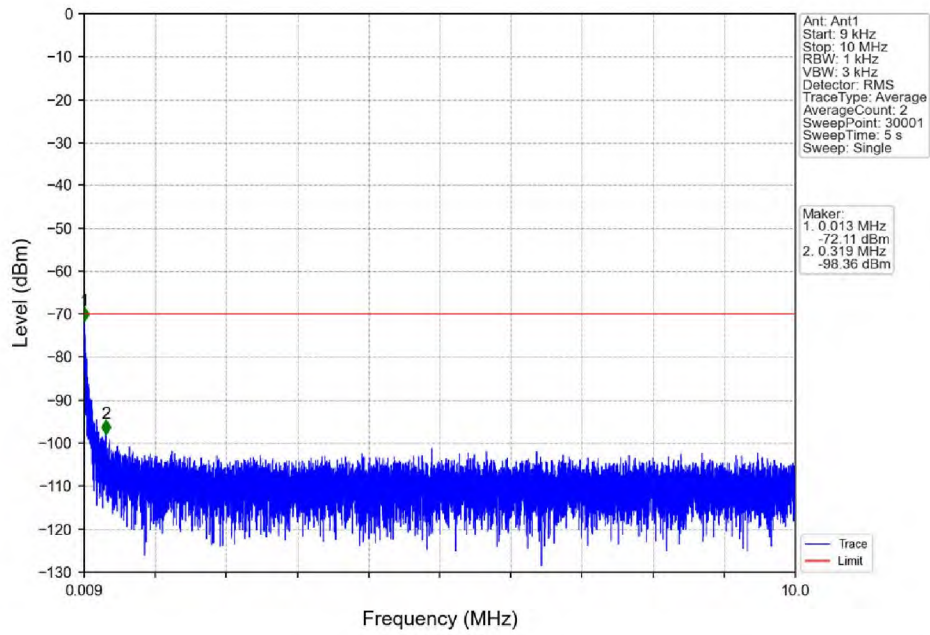

n48_30kHz_SISO_NTNV_20MHz_DFT-s-OFDM_QPSK_3560.01MHz_Edge_1RB_Left

n48_30kHz_SISO_NTNV_20MHz_DFT-s-OFDM_QPSK_3560.01MHz_Outer_Full

n48_30kHz_SISO_NTNV_20MHz_DFT-s-OFDM_QPSK_3560.01MHz_Outer_Full

n48_30kHz_SISO_NTNV_20MHz_DFT-s-OFDM_QPSK_3560.01MHz_Outer_Full