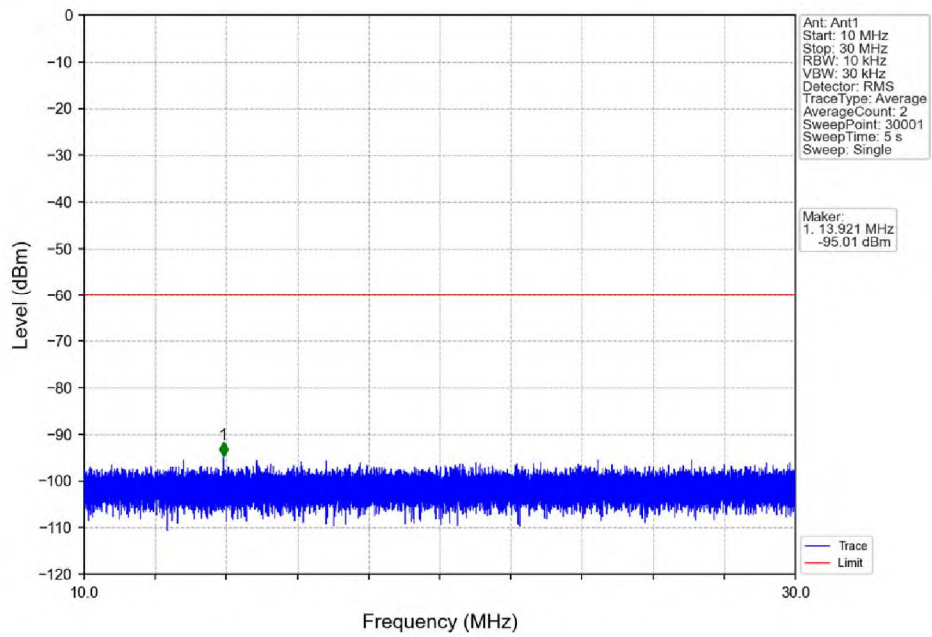

n48_30kHz_SISO_NTNV_20MHz_CP-OFDM_QPSK_3560.01MHz_Edge_1RB_Left