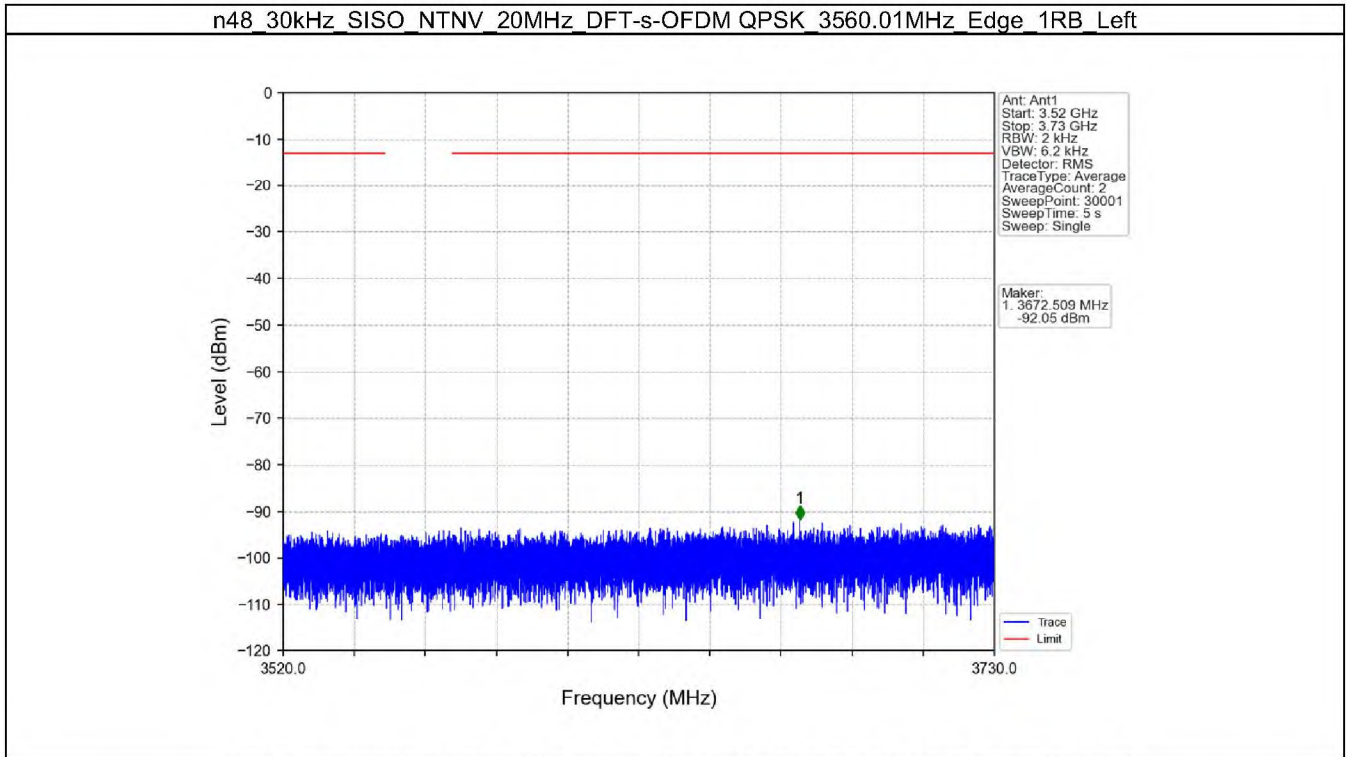

1.2.2 Test Graph