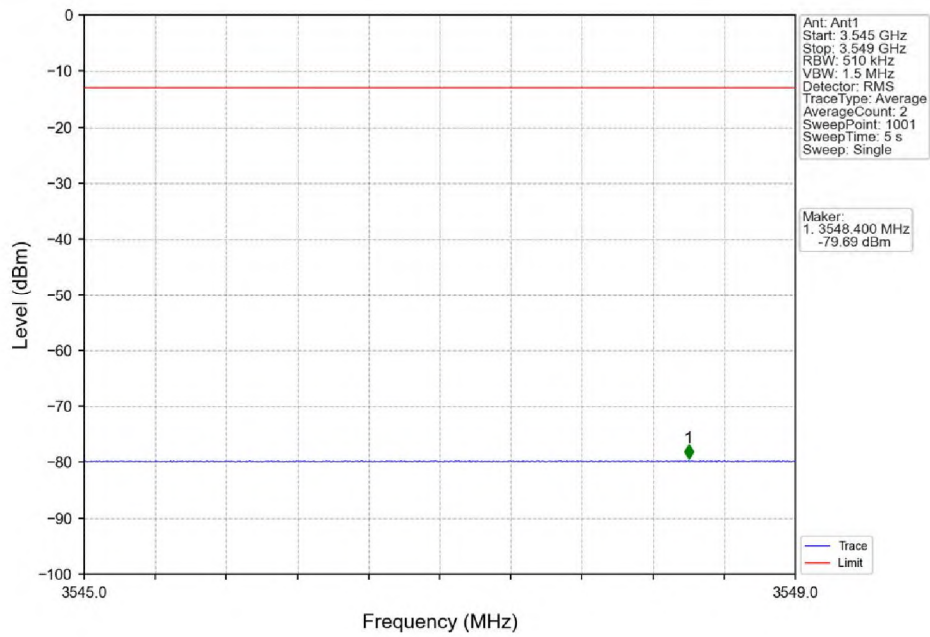

n48_30kHz_SISO_NTNV_20MHz_CP-OFDM_QPSK_3560.01MHz_Outer_Full