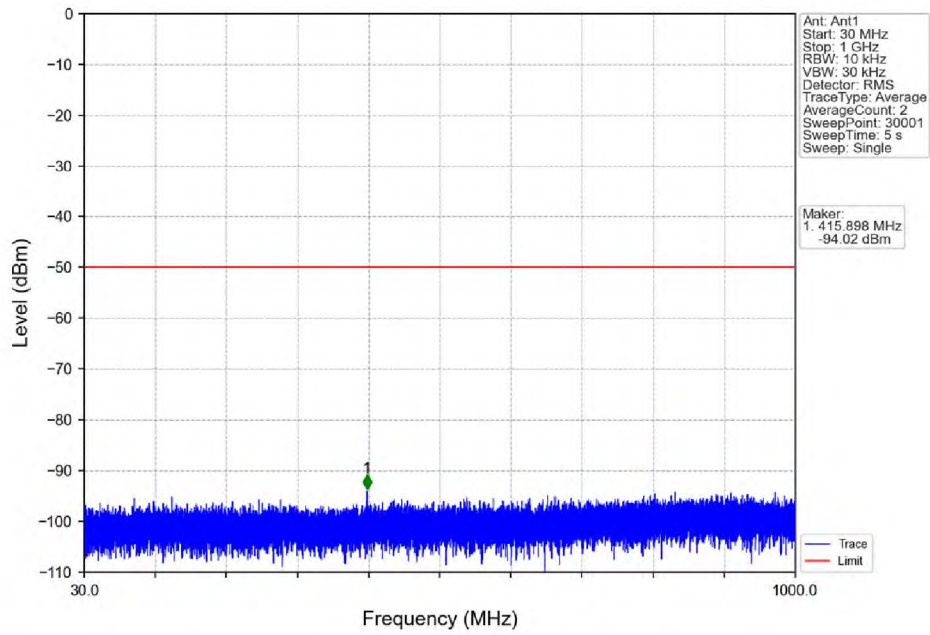

1.2 30k_SISO_20MHz_NTNV

1.2.1 Test Result

5G NR n48 SCS=30kHz SISO 20MHz NTN								
Modulation	Frequency (MHz)	RB Allocation	Spurious Emission				Verdict	
			Ant1	Ant2	Sum	Limit		
DFT-s-OFDM QPSK	3560.01	Edge_1RB_Left	Refer To Test Graph				Pass	
		Outer_Full	Refer To Test Graph				Pass	
		Inner_1RB_Left	Refer To Test Graph				Pass	
	3624.99	Edge_1RB_Left	Refer To Test Graph				Pass	
		3690	Edge_1RB_Right	Refer To Test Graph				Pass
			Outer_Full	Refer To Test Graph				Pass
CP-OFDM QPSK	3560.01	Inner_1RB_Right	Refer To Test Graph				Pass	
		Edge_1RB_Left	Refer To Test Graph				Pass	
		Outer_Full	Refer To Test Graph				Pass	
	3624.99	Inner_1RB_Left	Refer To Test Graph				Pass	
		Edge_1RB_Left	Refer To Test Graph				Pass	
		3690	Edge_1RB_Right	Refer To Test Graph				Pass
	Outer_Full		Refer To Test Graph				Pass	
	Inner_1RB_Right		Refer To Test Graph				Pass	

1.2.2 Test Graph

n48_30kHz_SISO_NTNV_20MHz_DFT-s-OFDM_QPSK_3560.01MHz_Edge_1RB_Left

n48_30kHz_SISO_NTNV_20MHz_DFT-s-OFDM_QPSK_3560.01MHz_Edge_1RB_Left

n48_30kHz_SISO_NTNV_20MHz_DFT-s-OFDM_QPSK_3560.01MHz_Edge_1RB_Left