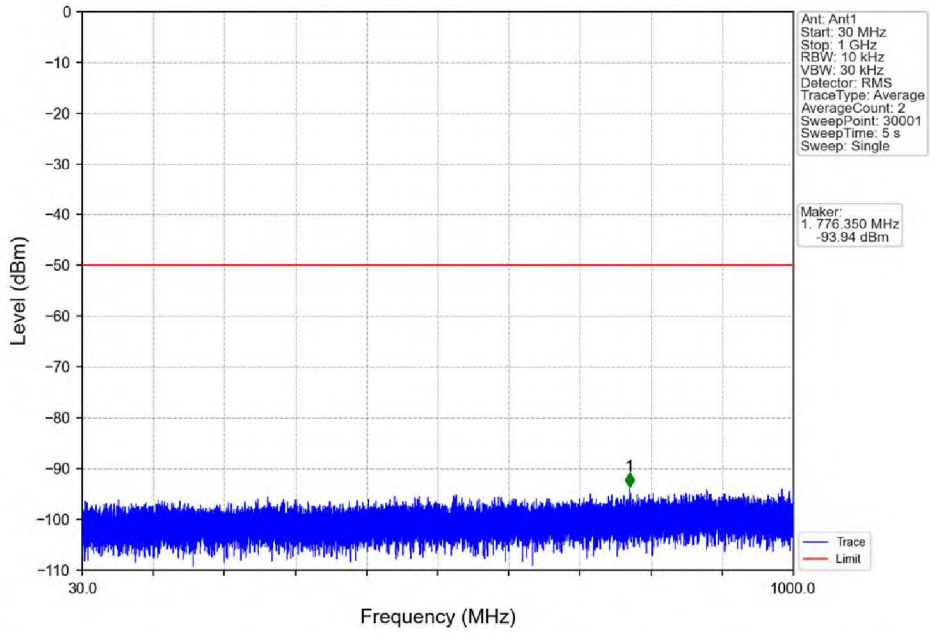

n48_30kHz_SISO_NTNV_20MHz_CP-OFDM_QPSK_3560.01MHz_Edge_1RB_Left

n48_30kHz_SISO_NTNV_20MHz_CP-OFDM_QPSK_3560.01MHz_Edge_1RB_Left

n48_30kHz_SISO_NTNV_20MHz_CP-OFDM_QPSK_3560.01MHz_Edge_1RB_Left

n48_30kHz_SISO_NTNV_20MHz_CP-OFDM_QPSK_3560.01MHz_Edge_1RB_Left