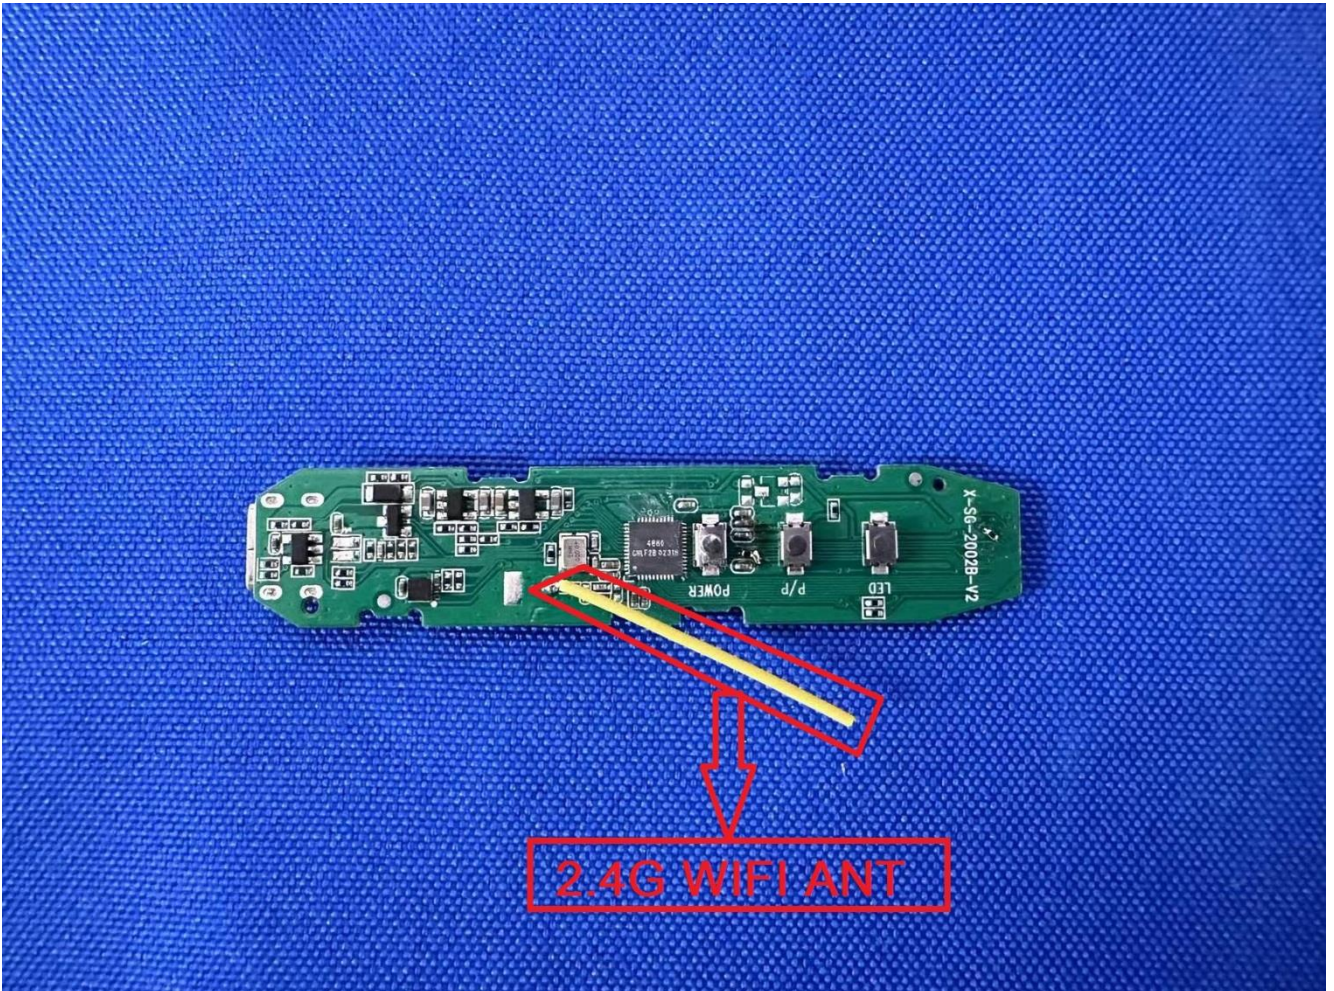

EUT Photos (Model: SG-2002)

EUT Antenna Locations

SAR Test Setup Photos

Body

Front side (0mm)

Back side(0mm)

Right side(0mm)